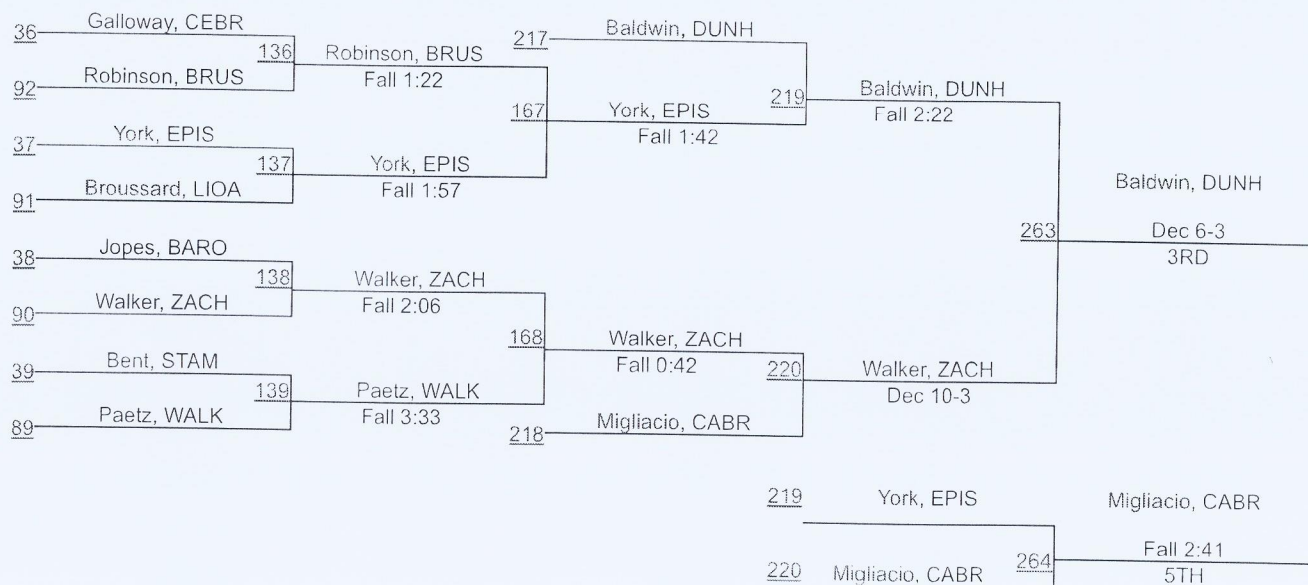

170

Greater Baton Rouge City Championship

182

Greater Baton Rouge City Championship

Greater Baton Rouge City Championship

220

Greater Baton Rouge City Championship

285