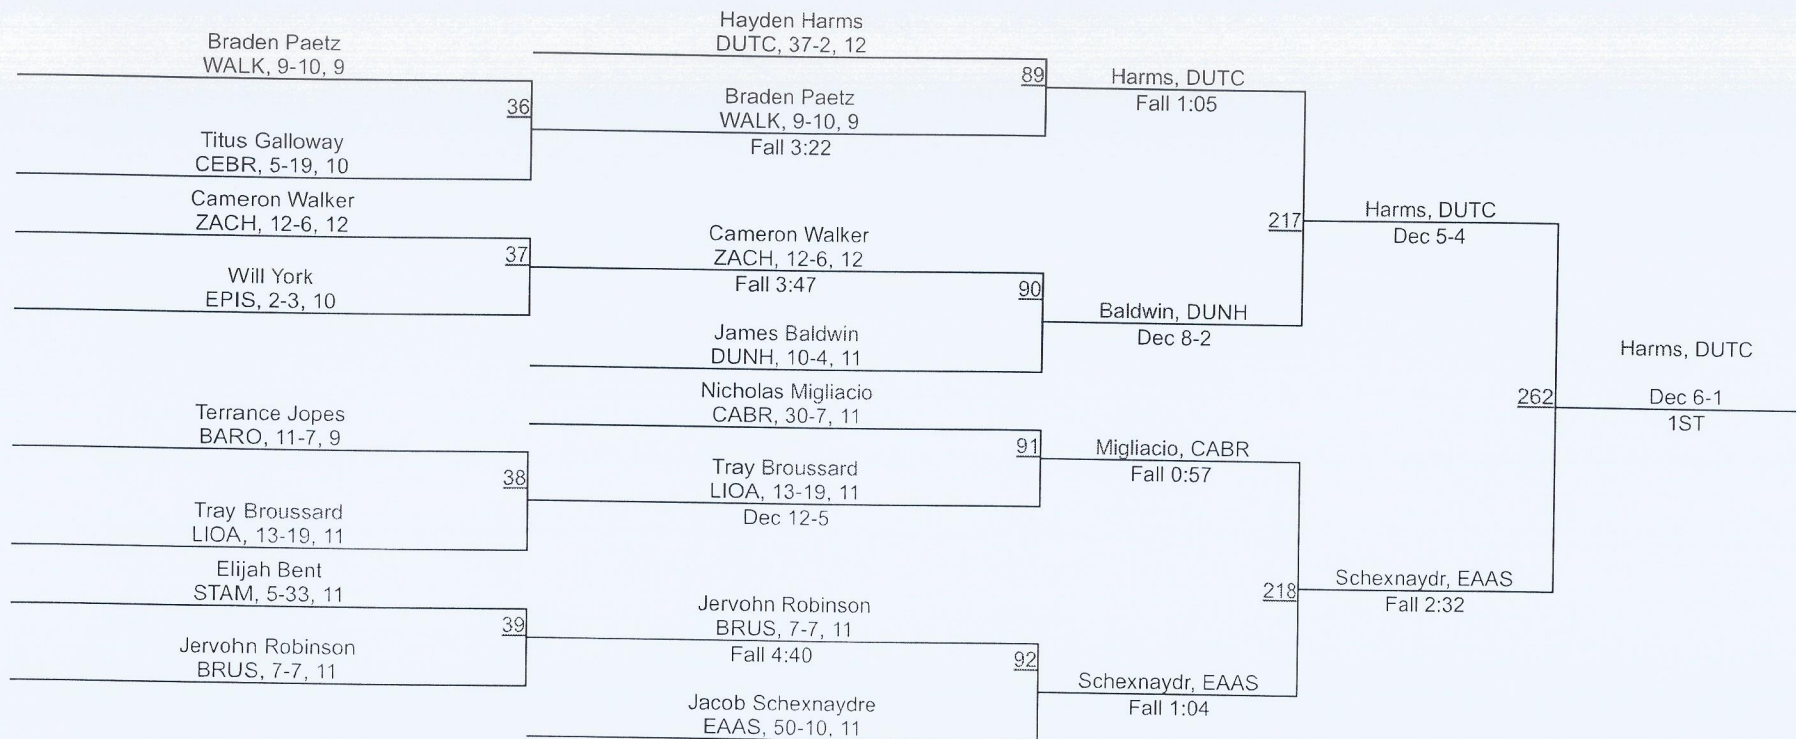

Greater Baton Rouge City Championship

Greater Baton Rouge City Championship

Greater Baton Rouge City Championship

Greater Baton Rouge City Championship

152

Greater Baton Rouge City Championship

Greater Baton Rouge City Championship

170

Greater Baton Rouge City Championship

182

Greater Baton Rouge City Championship

Greater Baton Rouge City Championship

220

Greater Baton Rouge City Championship

285