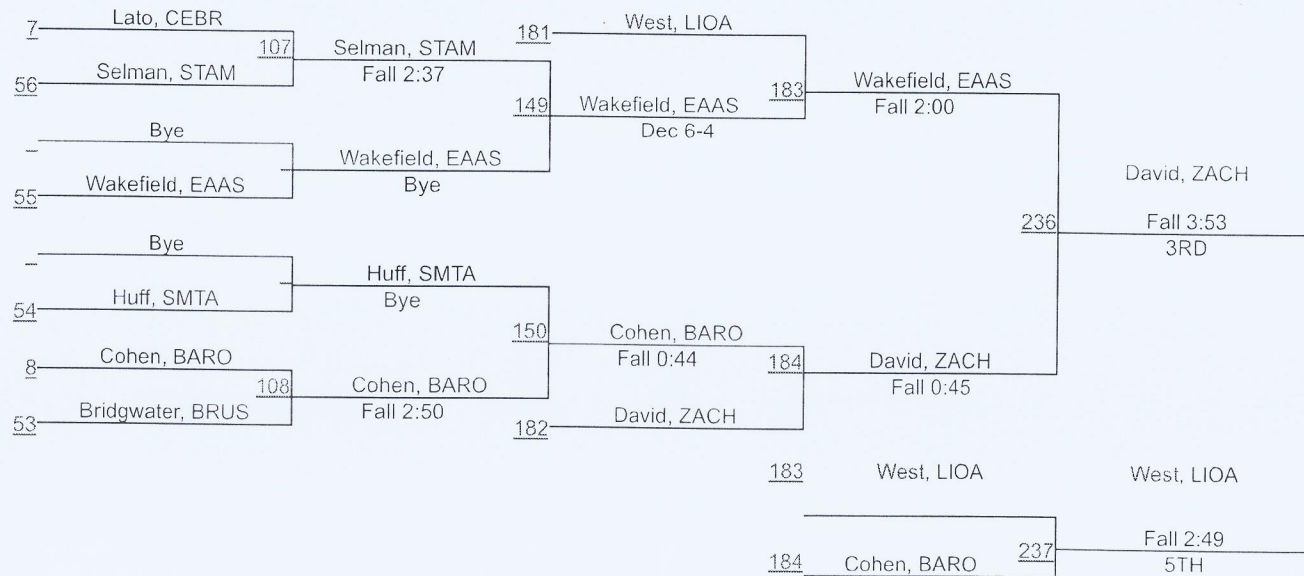

Greater Baton Rouge City Championship

01/28 - 01/29/2022

Catholic High School

1	Catholic	252.5
2	East Ascension	208.0
3	Baton Rouge	166.5
4	Dutchtown	159.5
5	Live Oak	155.0
6	Zachary	144.0
7	Brusly	106.0
8	St. Amant	100.5
9	St. Michael	70.0
10	Walker	29.5
11	Central	26.0
12	Plaquemine	20.0
13	Broadmoor	19.0
14	Dunham	18.0
15	Episcopal	16.0
16	McKinley	5.0
17	Springfield	0.0
17	Woodlawn BR	0.0

Greater Baton Rouge City Championship

106

Greater Baton Rouge City Championship

113

Greater Baton Rouge City Championship

120

Greater Baton Rouge City Championship

126

Greater Baton Rouge City Championship

Greater Baton Rouge City Championship

Greater Baton Rouge City Championship

Greater Baton Rouge City Championship

152

Greater Baton Rouge City Championship

Greater Baton Rouge City Championship