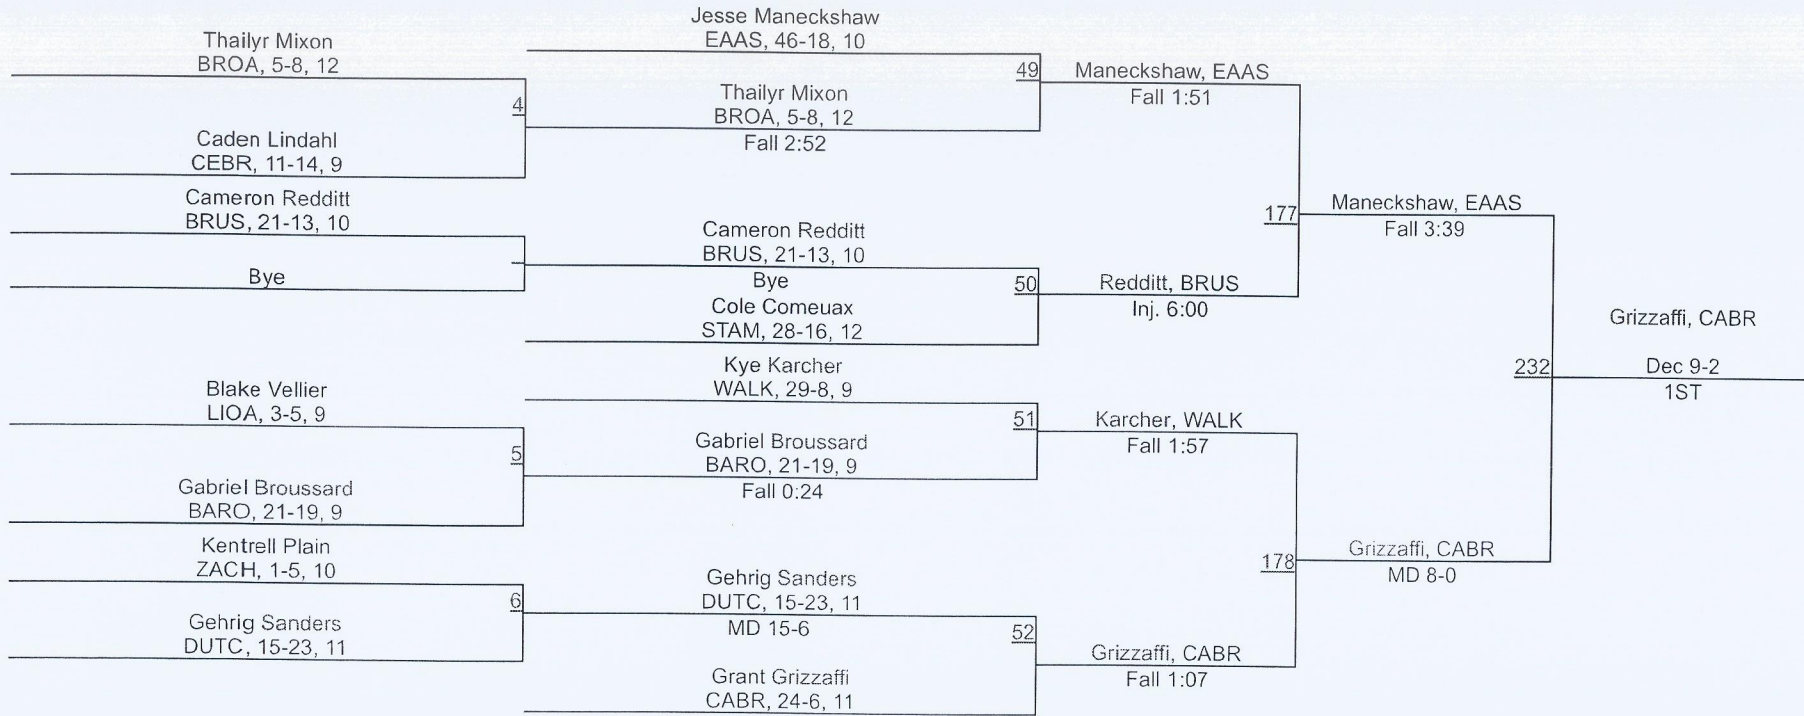

Greater Baton Rouge City Championship

01/28 - 01/29/2022

Catholic High School

1	Catholic	252.5
2	East Ascension	208.0
3	Baton Rouge	166.5
4	Dutchtown	159.5
5	Live Oak	155.0
6	Zachary	144.0
7	Brusly	106.0
8	St. Amant	100.5
9	St. Michael	70.0
10	Walker	29.5
11	Central	26.0
12	Plaquemine	20.0
13	Broadmoor	19.0
14	Dunham	18.0
15	Episcopal	16.0
16	McKinley	5.0
17	Springfield	0.0
17	Woodlawn BR	0.0

Greater Baton Rouge City Championship

106

Greater Baton Rouge City Championship

113

Greater Baton Rouge City Championship

120

Greater Baton Rouge City Championship

126

Greater Baton Rouge City Championship

Greater Baton Rouge City Championship

Greater Baton Rouge City Championship

Greater Baton Rouge City Championship

152

Greater Baton Rouge City Championship

Greater Baton Rouge City Championship