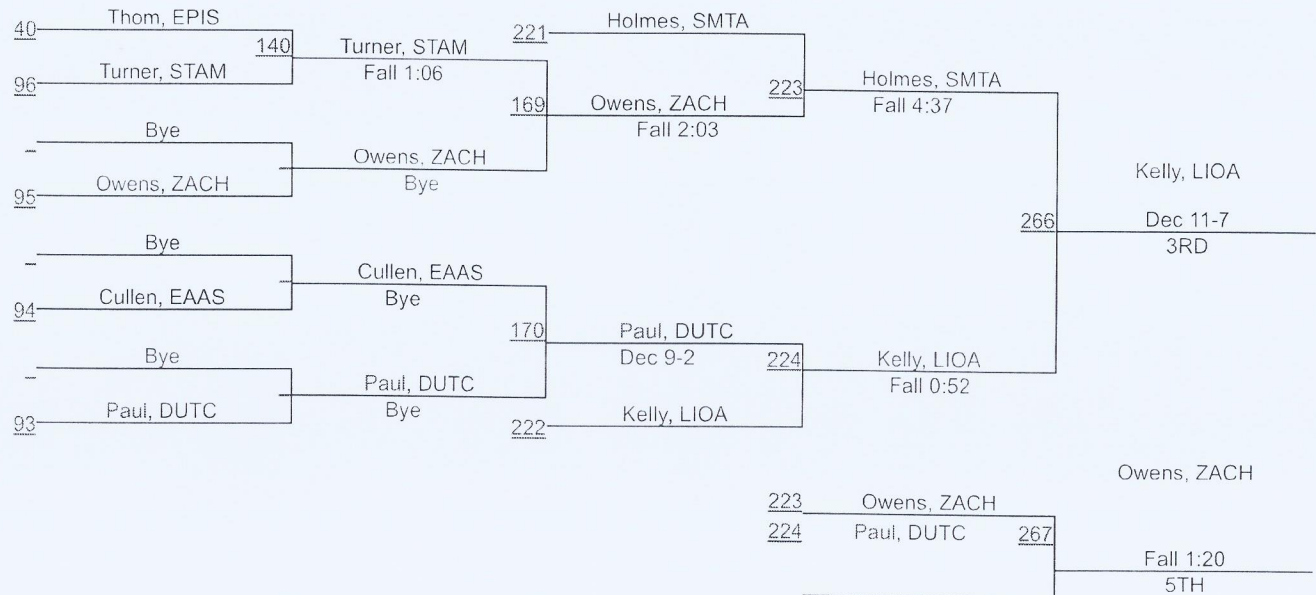

170

Greater Baton Rouge City Championship

182

Greater Baton Rouge City Championship

Greater Baton Rouge City Championship

220

Greater Baton Rouge City Championship

285