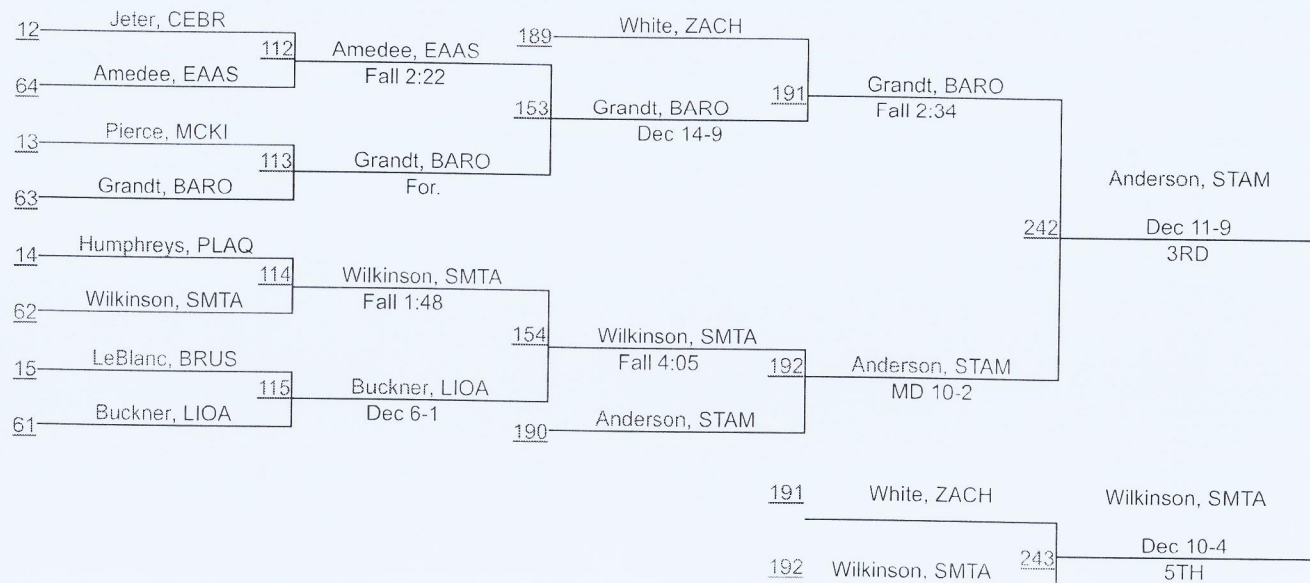

Greater Baton Rouge City Championship

01/28 - 01/29/2022

Catholic High School

1	Catholic	252.5
2	East Ascension	208.0
3	Baton Rouge	166.5
4	Dutchtown	159.5
5	Live Oak	155.0
6	Zachary	144.0
7	Brusly	106.0
8	St. Amant	100.5
9	St. Michael	70.0
10	Walker	29.5
11	Central	26.0
12	Plaquemine	20.0
13	Broadmoor	19.0
14	Dunham	18.0
15	Episcopal	16.0
16	McKinley	5.0
17	Springfield	0.0
17	Woodlawn BR	0.0

Greater Baton Rouge City Championship

106

Greater Baton Rouge City Championship

113

Greater Baton Rouge City Championship

120

Greater Baton Rouge City Championship

126

Greater Baton Rouge City Championship

Greater Baton Rouge City Championship

Greater Baton Rouge City Championship

Greater Baton Rouge City Championship

152

Greater Baton Rouge City Championship

Greater Baton Rouge City Championship