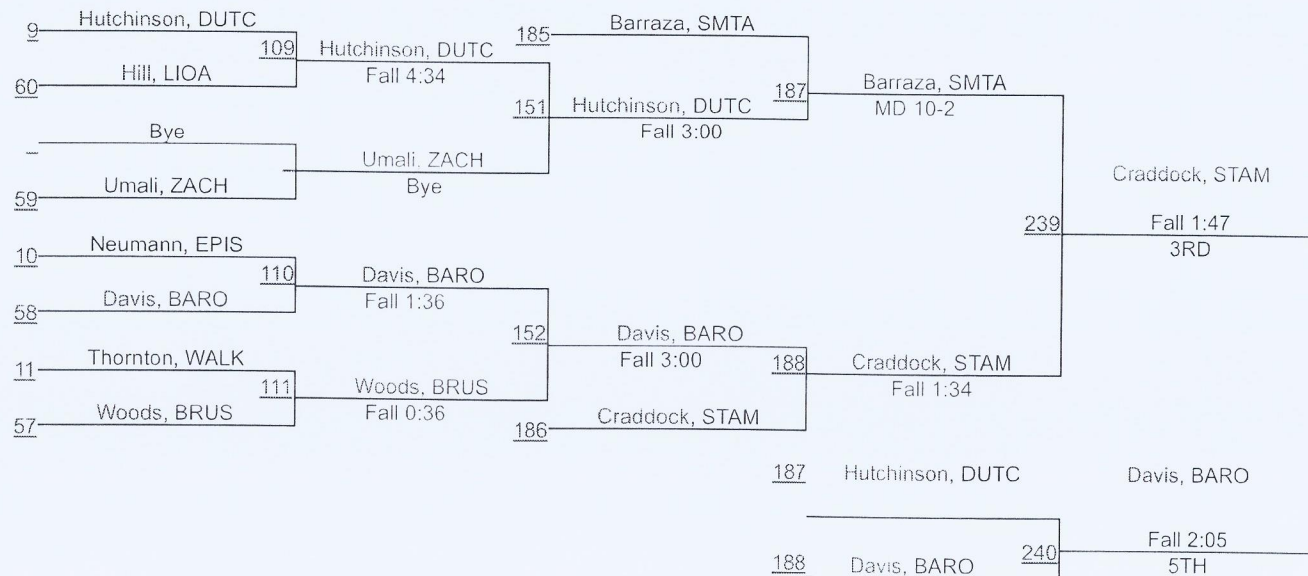

Greater Baton Rouge City Championship

01/28 - 01/29/2022

Catholic High School

1	Catholic	252.5
2	East Ascension	208.0
3	Baton Rouge	166.5
4	Dutchtown	159.5
5	Live Oak	155.0
6	Zachary	144.0
7	Brusly	106.0
8	St. Amant	100.5
9	St. Michael	70.0
10	Walker	29.5
11	Central	26.0
12	Plaquemine	20.0
13	Broadmoor	19.0
14	Dunham	18.0
15	Episcopal	16.0
16	McKinley	5.0
17	Springfield	0.0
17	Woodlawn BR	0.0

Greater Baton Rouge City Championship

106

Greater Baton Rouge City Championship

113

Greater Baton Rouge City Championship

120

Greater Baton Rouge City Championship

126

Greater Baton Rouge City Championship

Greater Baton Rouge City Championship

Greater Baton Rouge City Championship

Greater Baton Rouge City Championship

152

Greater Baton Rouge City Championship

Greater Baton Rouge City Championship