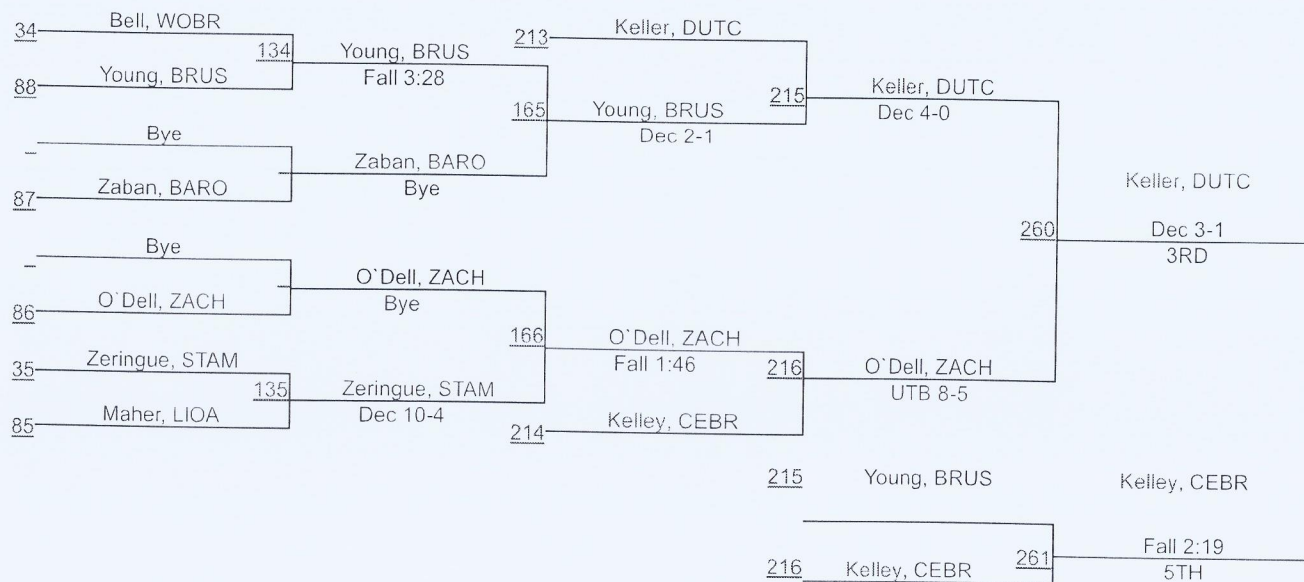

Greater Baton Rouge City Championship

182