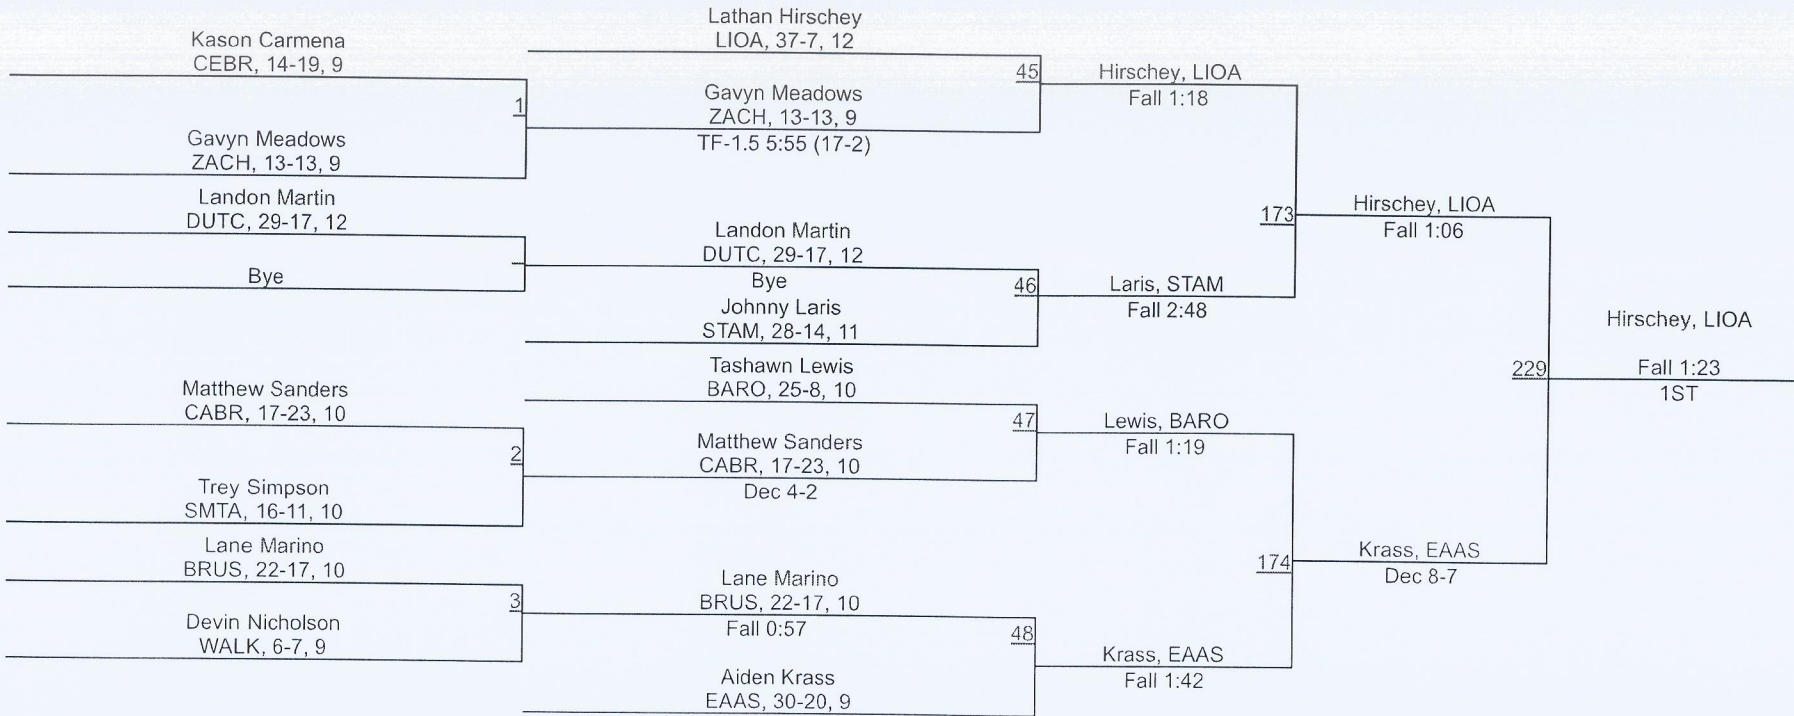

Greater Baton Rouge City Championship

01/28 - 01/29/2022

Catholic High School

1	Catholic	252.5
2	East Ascension	208.0
3	Baton Rouge	166.5
4	Dutchtown	159.5
5	Live Oak	155.0
6	Zachary	144.0
7	Brusly	106.0
8	St. Amant	100.5
9	St. Michael	70.0
10	Walker	29.5
11	Central	26.0
12	Plaquemine	20.0
13	Broadmoor	19.0
14	Dunham	18.0
15	Episcopal	16.0
16	McKinley	5.0
17	Springfield	0.0
17	Woodlawn BR	0.0

Greater Baton Rouge City Championship

106

Greater Baton Rouge City Championship

113

Greater Baton Rouge City Championship

120

Greater Baton Rouge City Championship

126

Greater Baton Rouge City Championship

Greater Baton Rouge City Championship

Greater Baton Rouge City Championship

Greater Baton Rouge City Championship

152

Greater Baton Rouge City Championship

Greater Baton Rouge City Championship

170

Greater Baton Rouge City Championship

182

Greater Baton Rouge City Championship

Greater Baton Rouge City Championship

220

Greater Baton Rouge City Championship

285