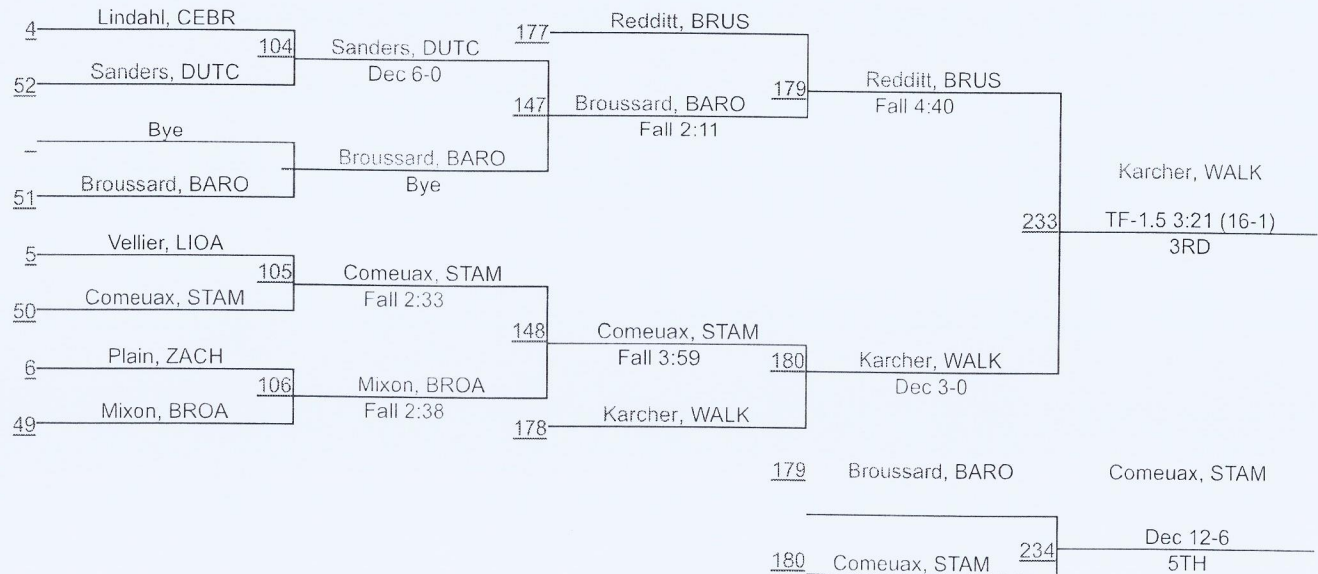

Greater Baton Rouge City Championship

01/28 - 01/29/2022

Catholic High School

1	Catholic	252.5
2	East Ascension	208.0
3	Baton Rouge	166.5
4	Dutchtown	159.5
5	Live Oak	155.0
6	Zachary	144.0
7	Brusly	106.0
8	St. Amant	100.5
9	St. Michael	70.0
10	Walker	29.5
11	Central	26.0
12	Plaquemine	20.0
13	Broadmoor	19.0
14	Dunham	18.0
15	Episcopal	16.0
16	McKinley	5.0
17	Springfield	0.0
17	Woodlawn BR	0.0

Greater Baton Rouge City Championship

106

Greater Baton Rouge City Championship

113

Greater Baton Rouge City Championship

120

Greater Baton Rouge City Championship

126

Greater Baton Rouge City Championship

Greater Baton Rouge City Championship

Greater Baton Rouge City Championship

Greater Baton Rouge City Championship

152

Greater Baton Rouge City Championship

Greater Baton Rouge City Championship