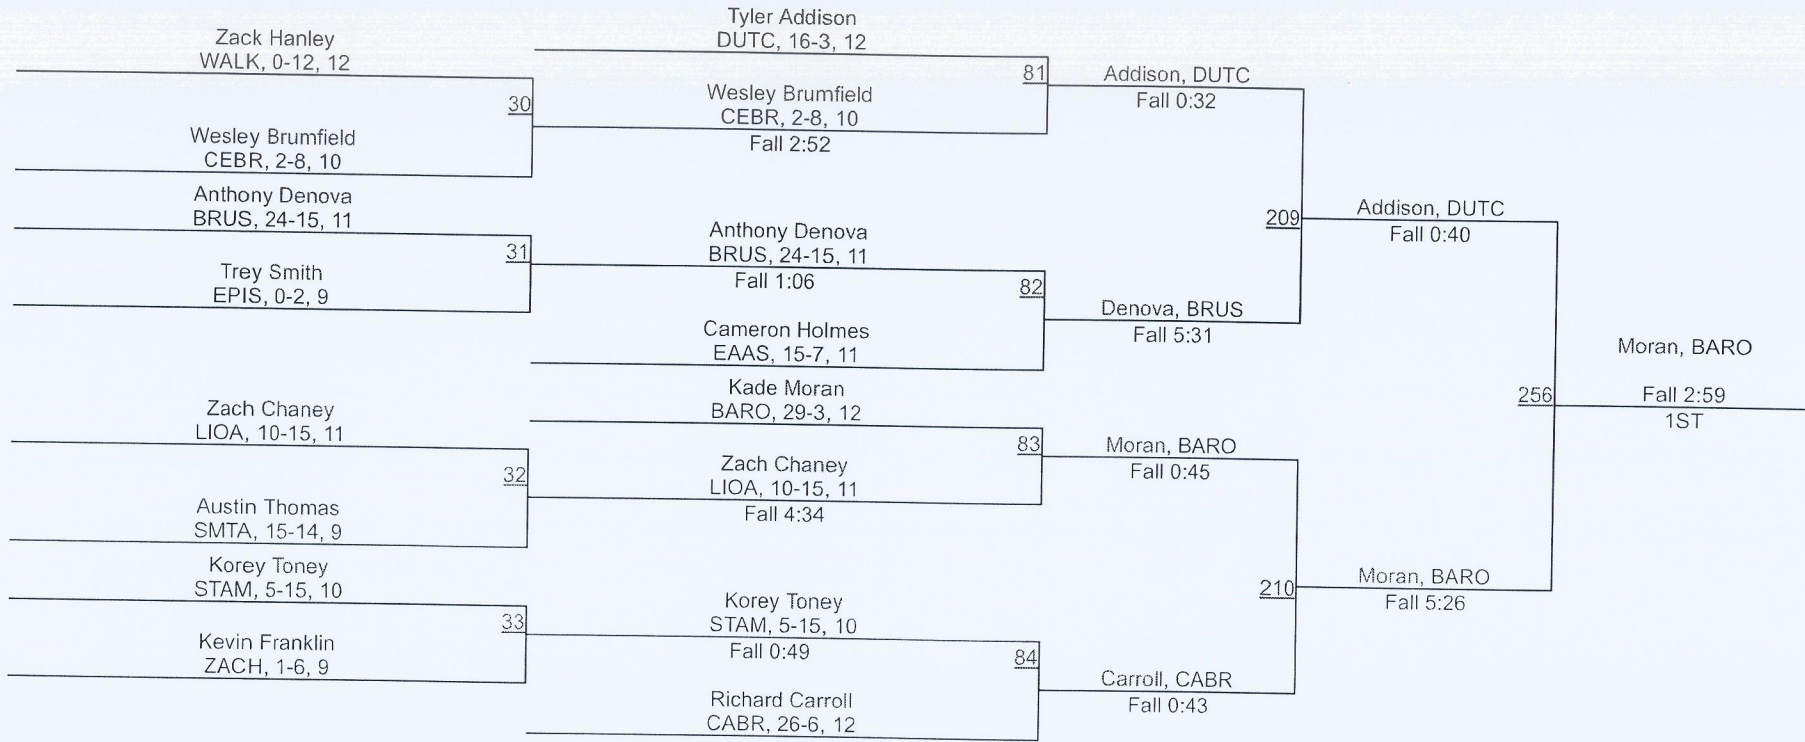

Greater Baton Rouge City Championship

170