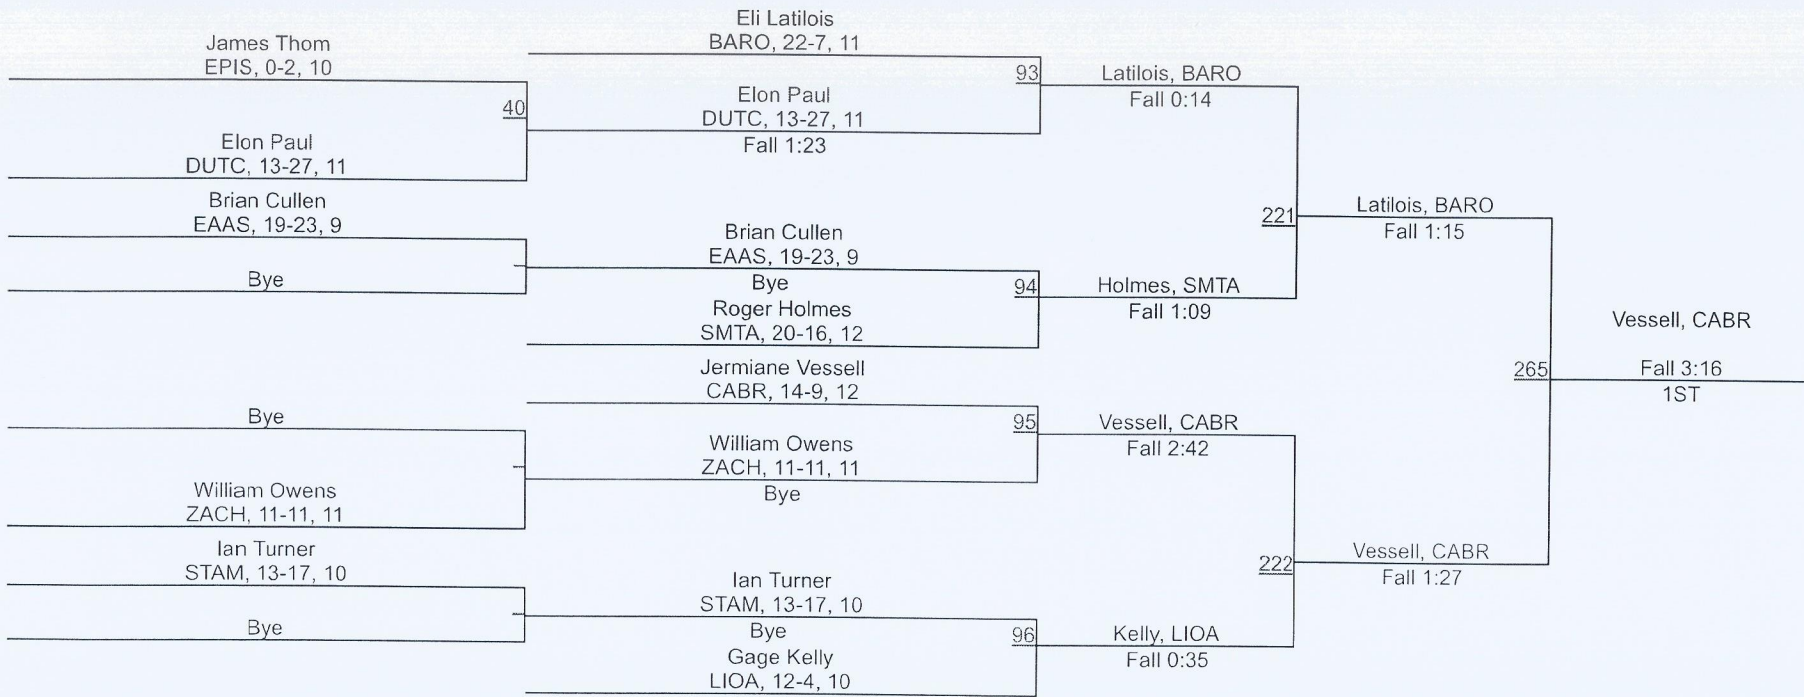

170

Greater Baton Rouge City Championship

182

Greater Baton Rouge City Championship

Greater Baton Rouge City Championship

220

Greater Baton Rouge City Championship

285