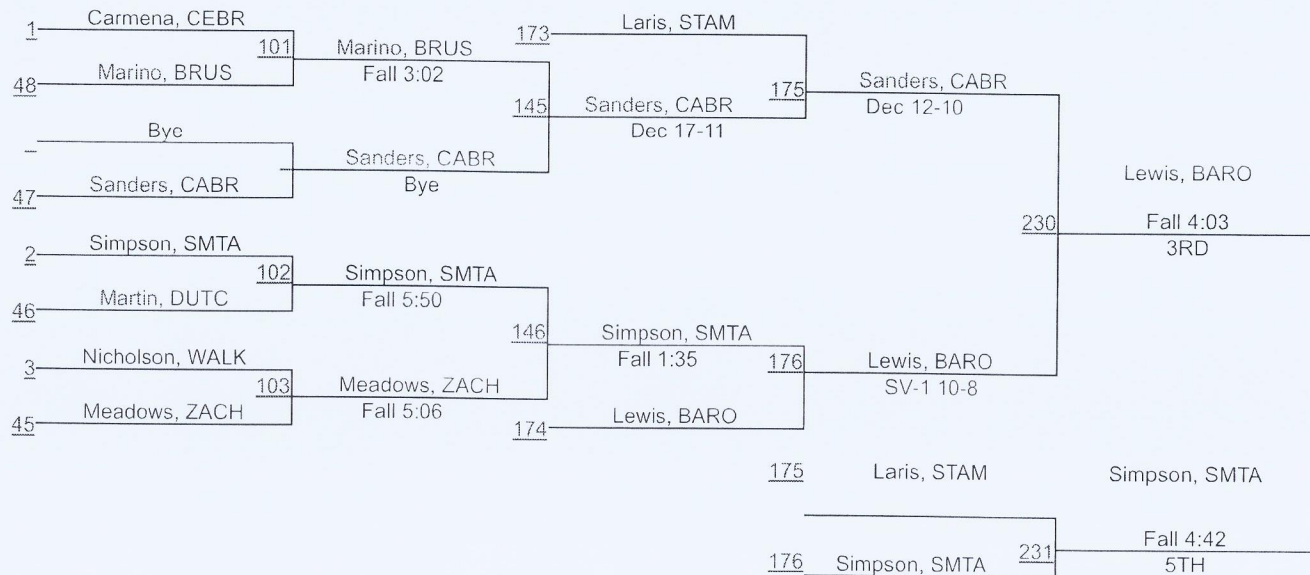

Greater Baton Rouge City Championship

01/28 - 01/29/2022

Catholic High School

1	Catholic	252.5
2	East Ascension	208.0
3	Baton Rouge	166.5
4	Dutchtown	159.5
5	Live Oak	155.0
6	Zachary	144.0
7	Brusly	106.0
8	St. Amant	100.5
9	St. Michael	70.0
10	Walker	29.5
11	Central	26.0
12	Plaquemine	20.0
13	Broadmoor	19.0
14	Dunham	18.0
15	Episcopal	16.0
16	McKinley	5.0
17	Springfield	0.0
17	Woodlawn BR	0.0

Greater Baton Rouge City Championship

106

Greater Baton Rouge City Championship

113

Greater Baton Rouge City Championship

120

Greater Baton Rouge City Championship

126

Greater Baton Rouge City Championship

Greater Baton Rouge City Championship

Greater Baton Rouge City Championship

Greater Baton Rouge City Championship

152

Greater Baton Rouge City Championship

Greater Baton Rouge City Championship

170

Greater Baton Rouge City Championship

182

Greater Baton Rouge City Championship

Greater Baton Rouge City Championship

220

Greater Baton Rouge City Championship

285