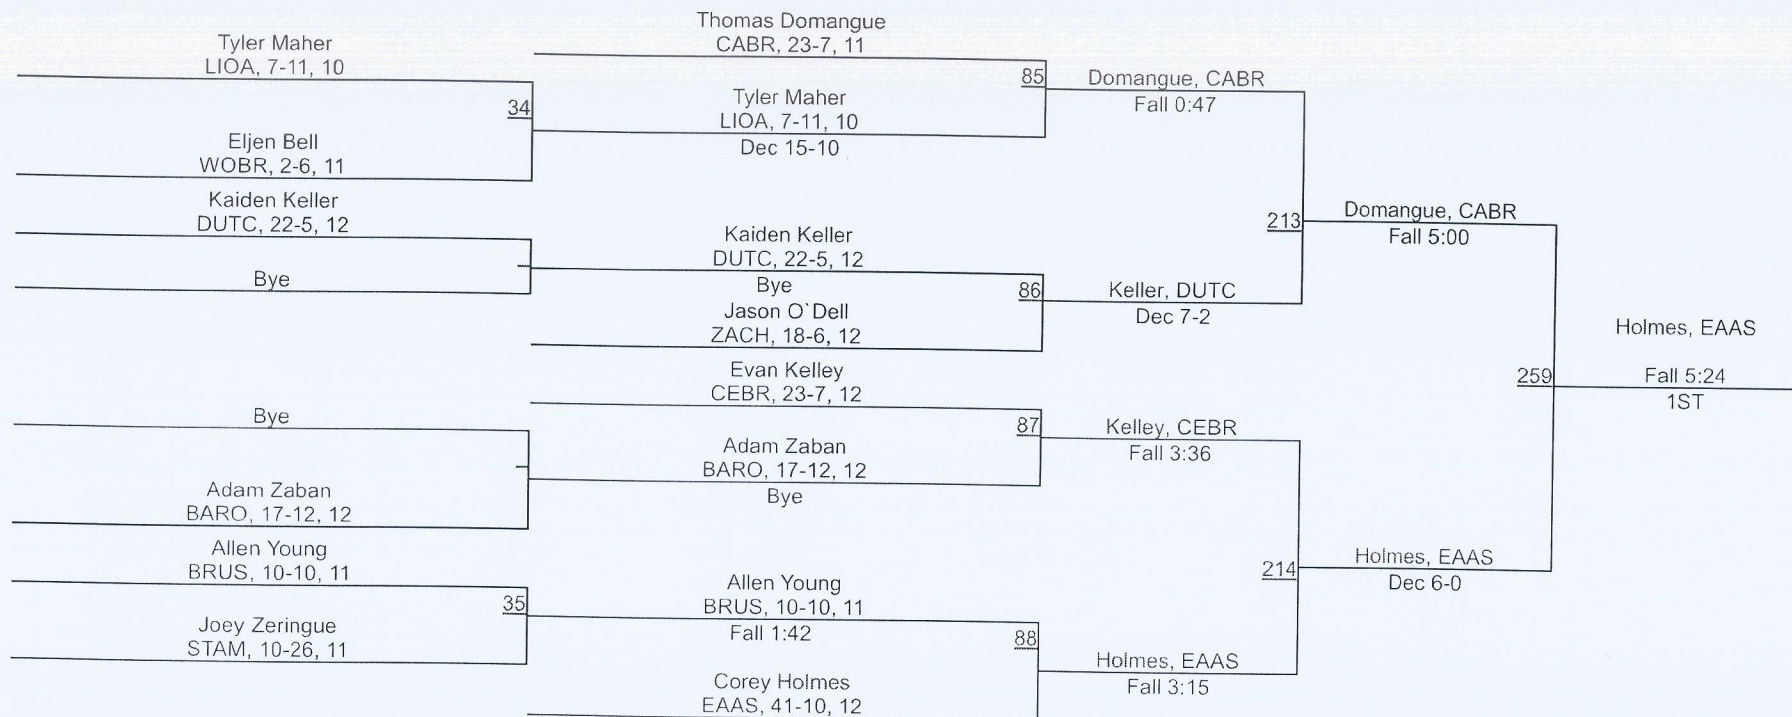

Greater Baton Rouge City Championship

182