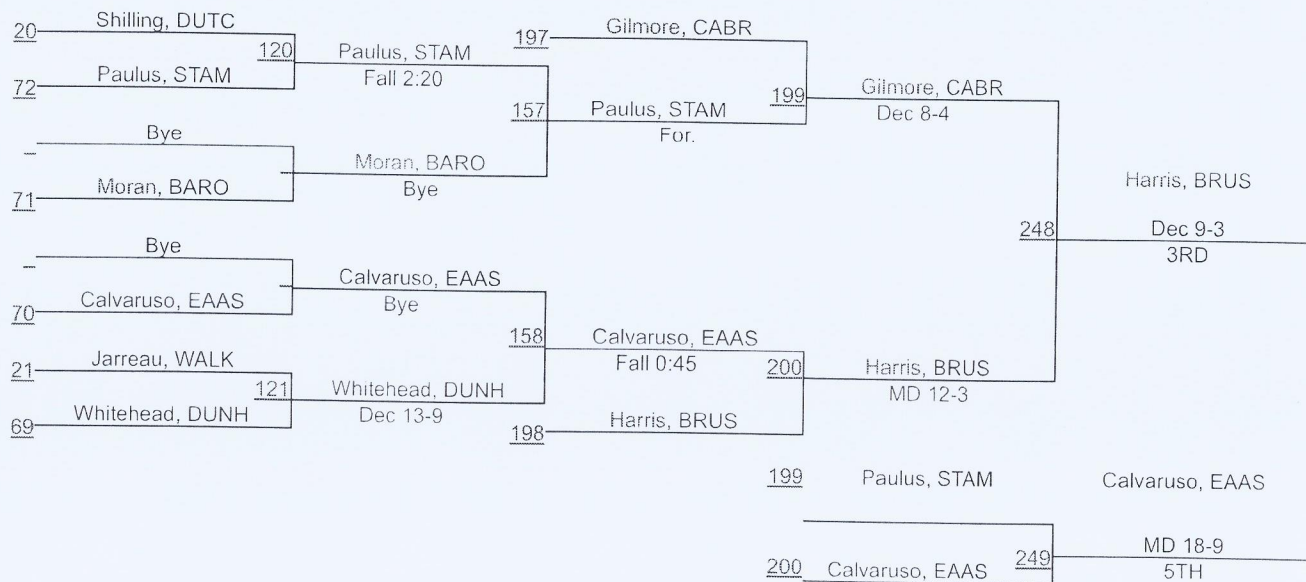

Greater Baton Rouge City Championship

01/28 - 01/29/2022

Catholic High School

1	Catholic	252.5
2	East Ascension	208.0
3	Baton Rouge	166.5
4	Dutchtown	159.5
5	Live Oak	155.0
6	Zachary	144.0
7	Brusly	106.0
8	St. Amant	100.5
9	St. Michael	70.0
10	Walker	29.5
11	Central	26.0
12	Plaquemine	20.0
13	Broadmoor	19.0
14	Dunham	18.0
15	Episcopal	16.0
16	McKinley	5.0
17	Springfield	0.0
17	Woodlawn BR	0.0

Greater Baton Rouge City Championship

106

Greater Baton Rouge City Championship

113

Greater Baton Rouge City Championship

120

Greater Baton Rouge City Championship

126

Greater Baton Rouge City Championship

Greater Baton Rouge City Championship

Greater Baton Rouge City Championship

Greater Baton Rouge City Championship

152

Greater Baton Rouge City Championship

Greater Baton Rouge City Championship