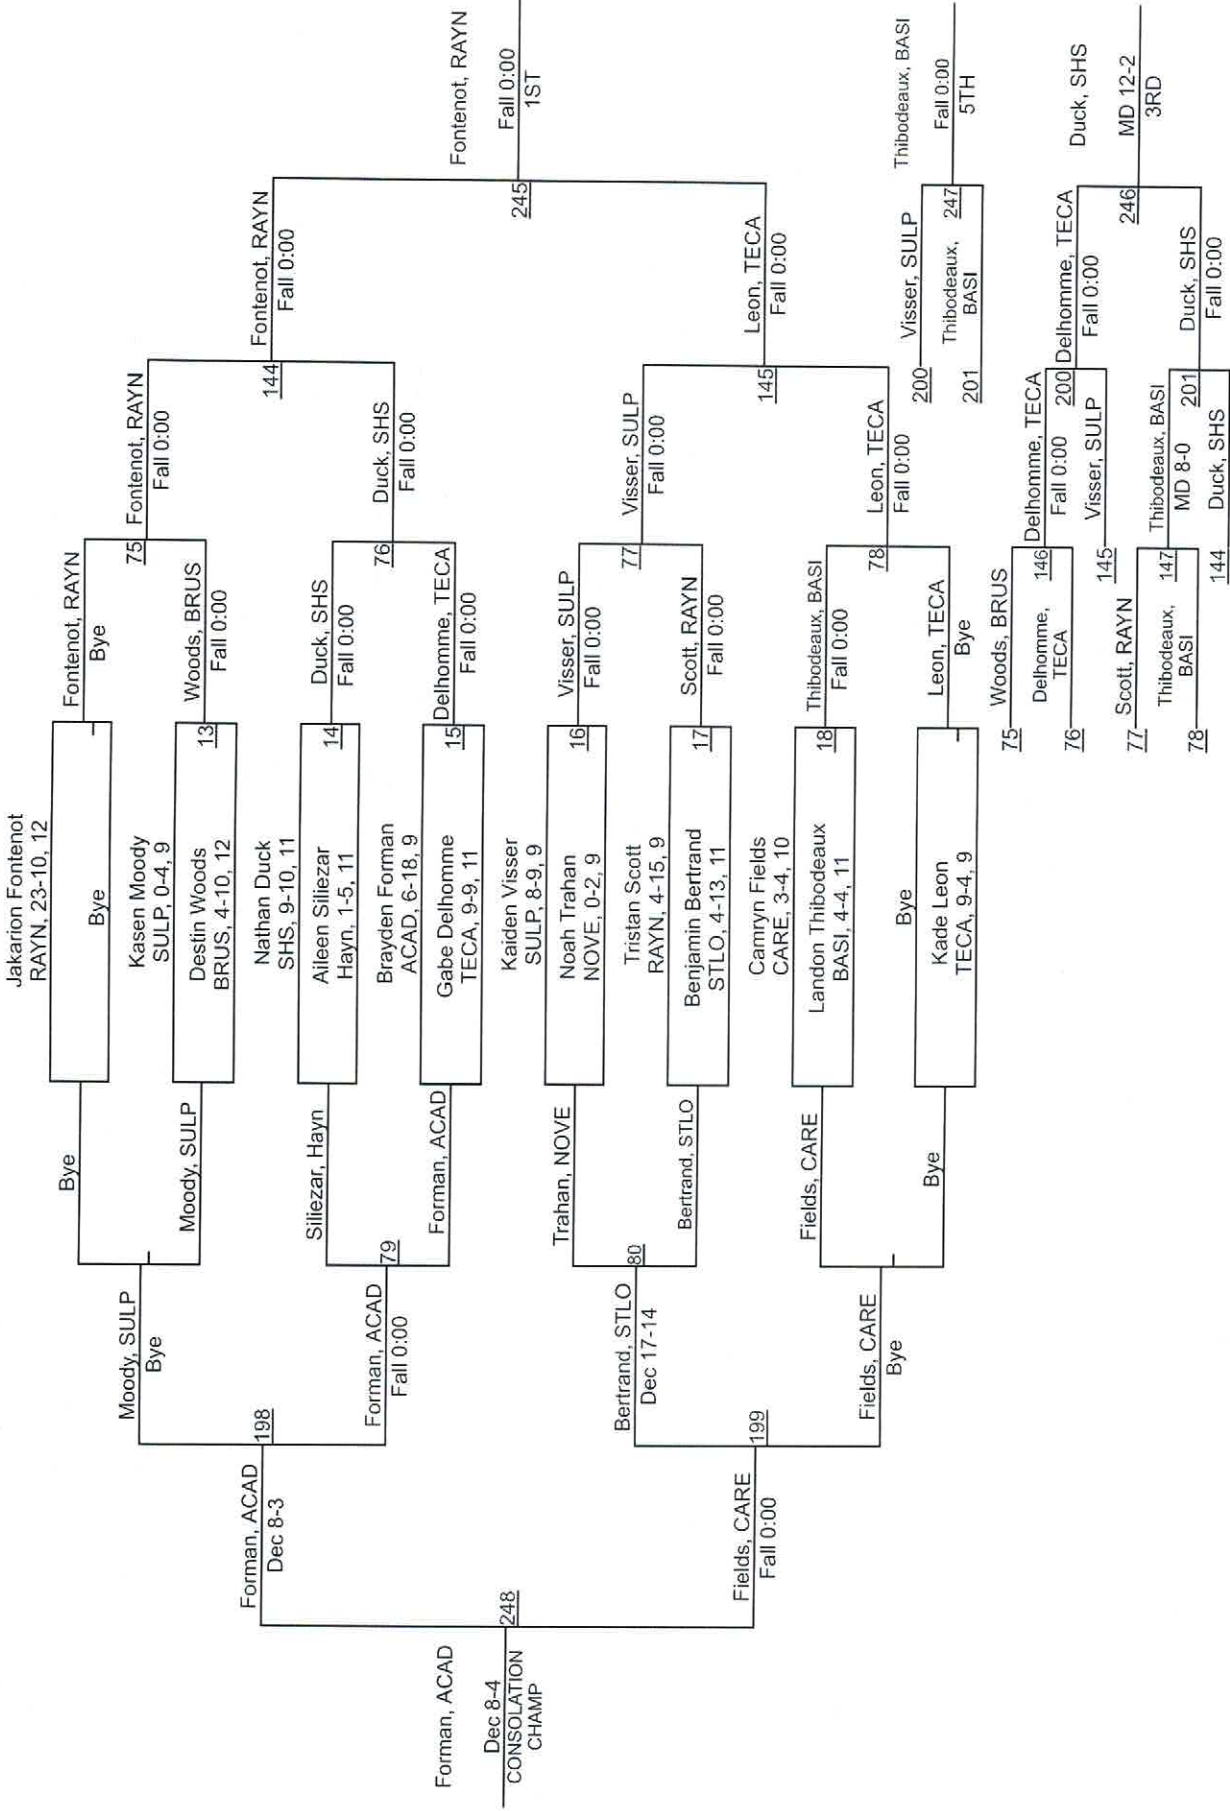

Team Scores		
1	Rayne	266.5
2	Teurlings Catholic	169.5
3	Sulphur	150.0
4	Brusly	128.0
5	Basile	116.0
6	St. Louis	102.5
7	Kaplan	68.0
8	Lake Charles College Prep	62.0
8	Terrebonne	62.0
10	Comeaux	54.0
11	Northside	45.0
12	Acadiana	38.0
12	Carencro	38.0
14	Southside	31.0
15	St. Thomas More	26.0
16	Lafayette	25.0
17	South Beauregard	21.0
18	North Vermillion	18.0
19	Haynes Academy	13.0
20	Church Point HS	4.0
21	Vinton	0.0

# 2022 Rayne Invitational