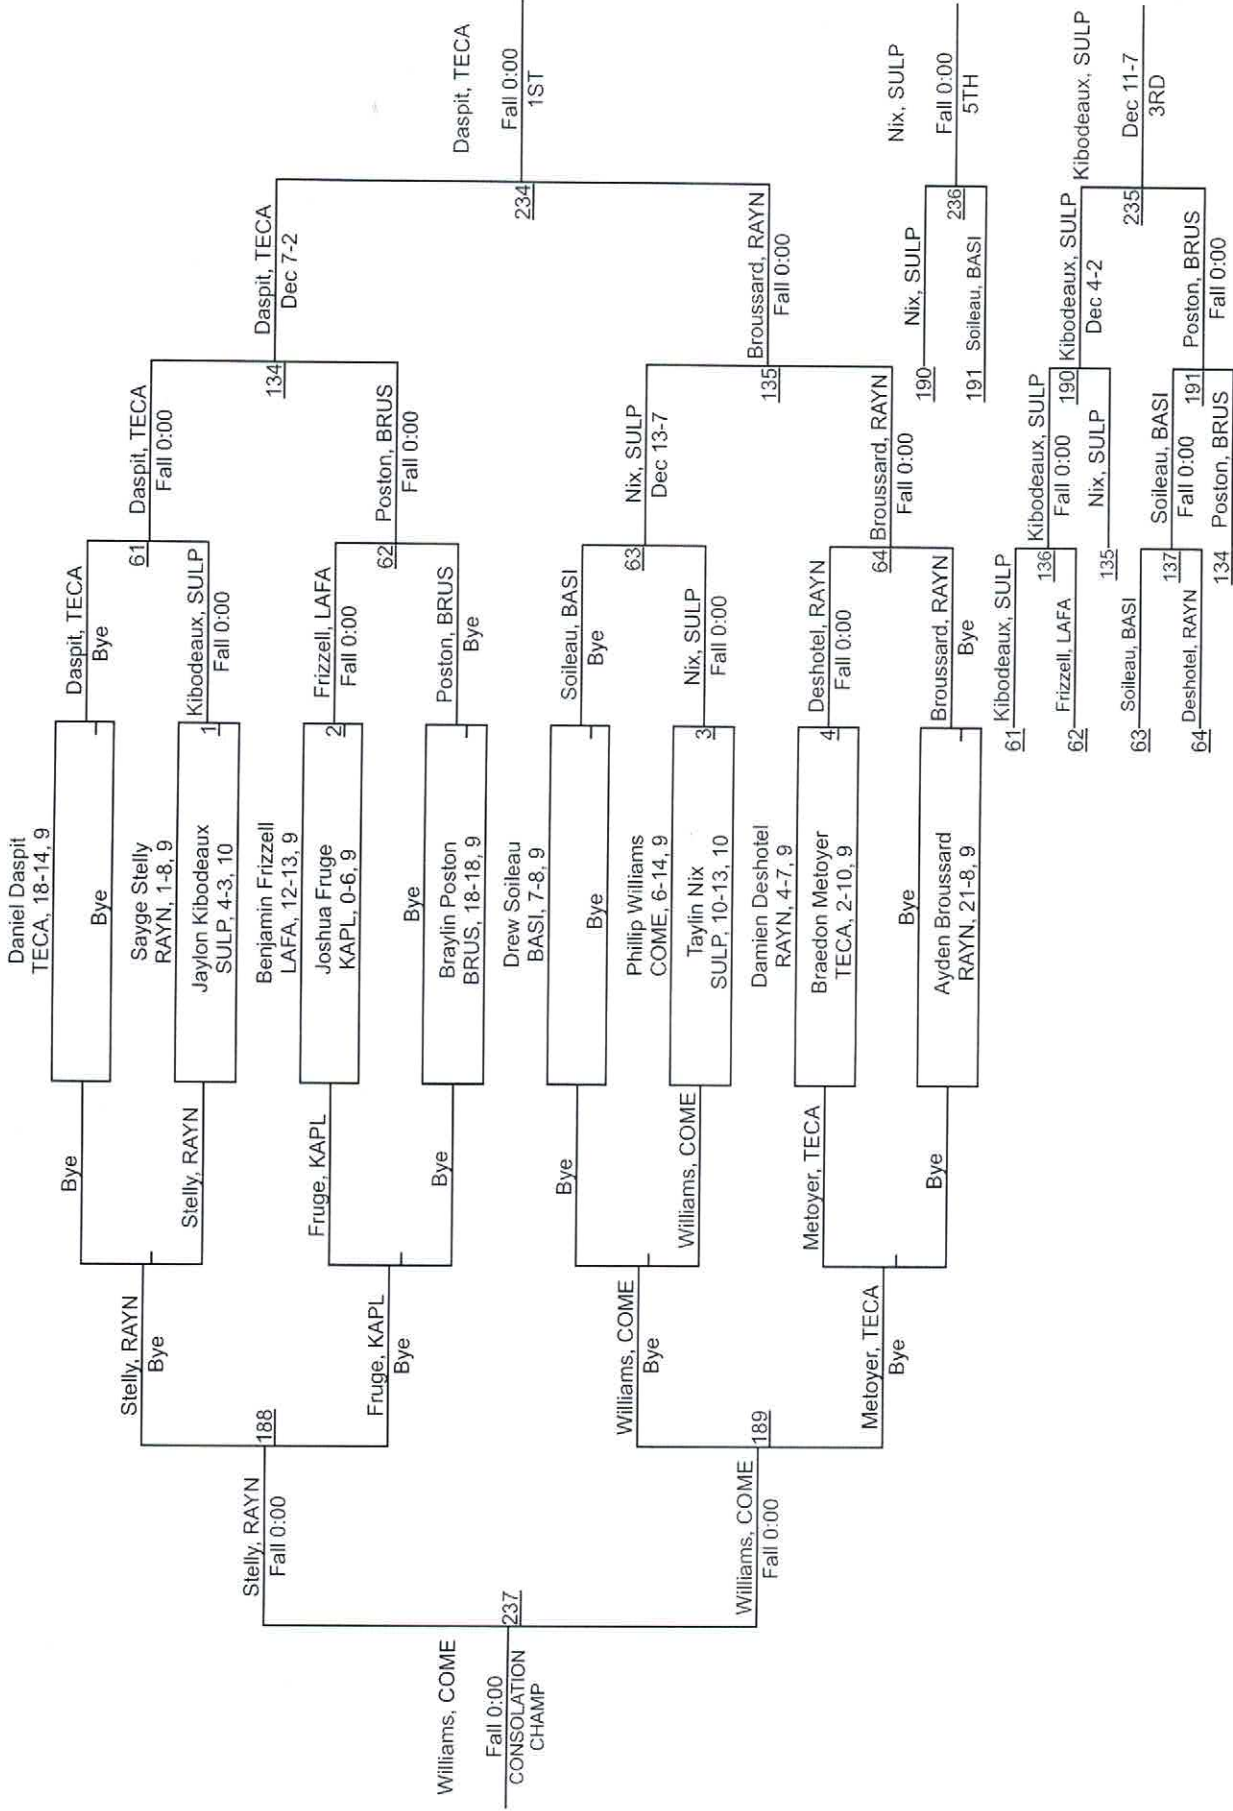

Team Scores		
1	Rayne	266.5
2	Teurlings Catholic	169.5
3	Sulphur	150.0
4	Brusly	128.0
5	Basile	116.0
6	St. Louis	102.5
7	Kaplan	68.0
8	Lake Charles College Prep	62.0
8	Terrebonne	62.0
10	Comeaux	54.0
11	Northside	45.0
12	Acadiana	38.0
12	Carencro	38.0
14	Southside	31.0
15	St. Thomas More	26.0
16	Lafayette	25.0
17	South Beauregard	21.0
18	North Vermillion	18.0
19	Haynes Academy	13.0
20	Church Point HS	4.0
21	Vinton	0.0

# 2022 Rayne Invitational