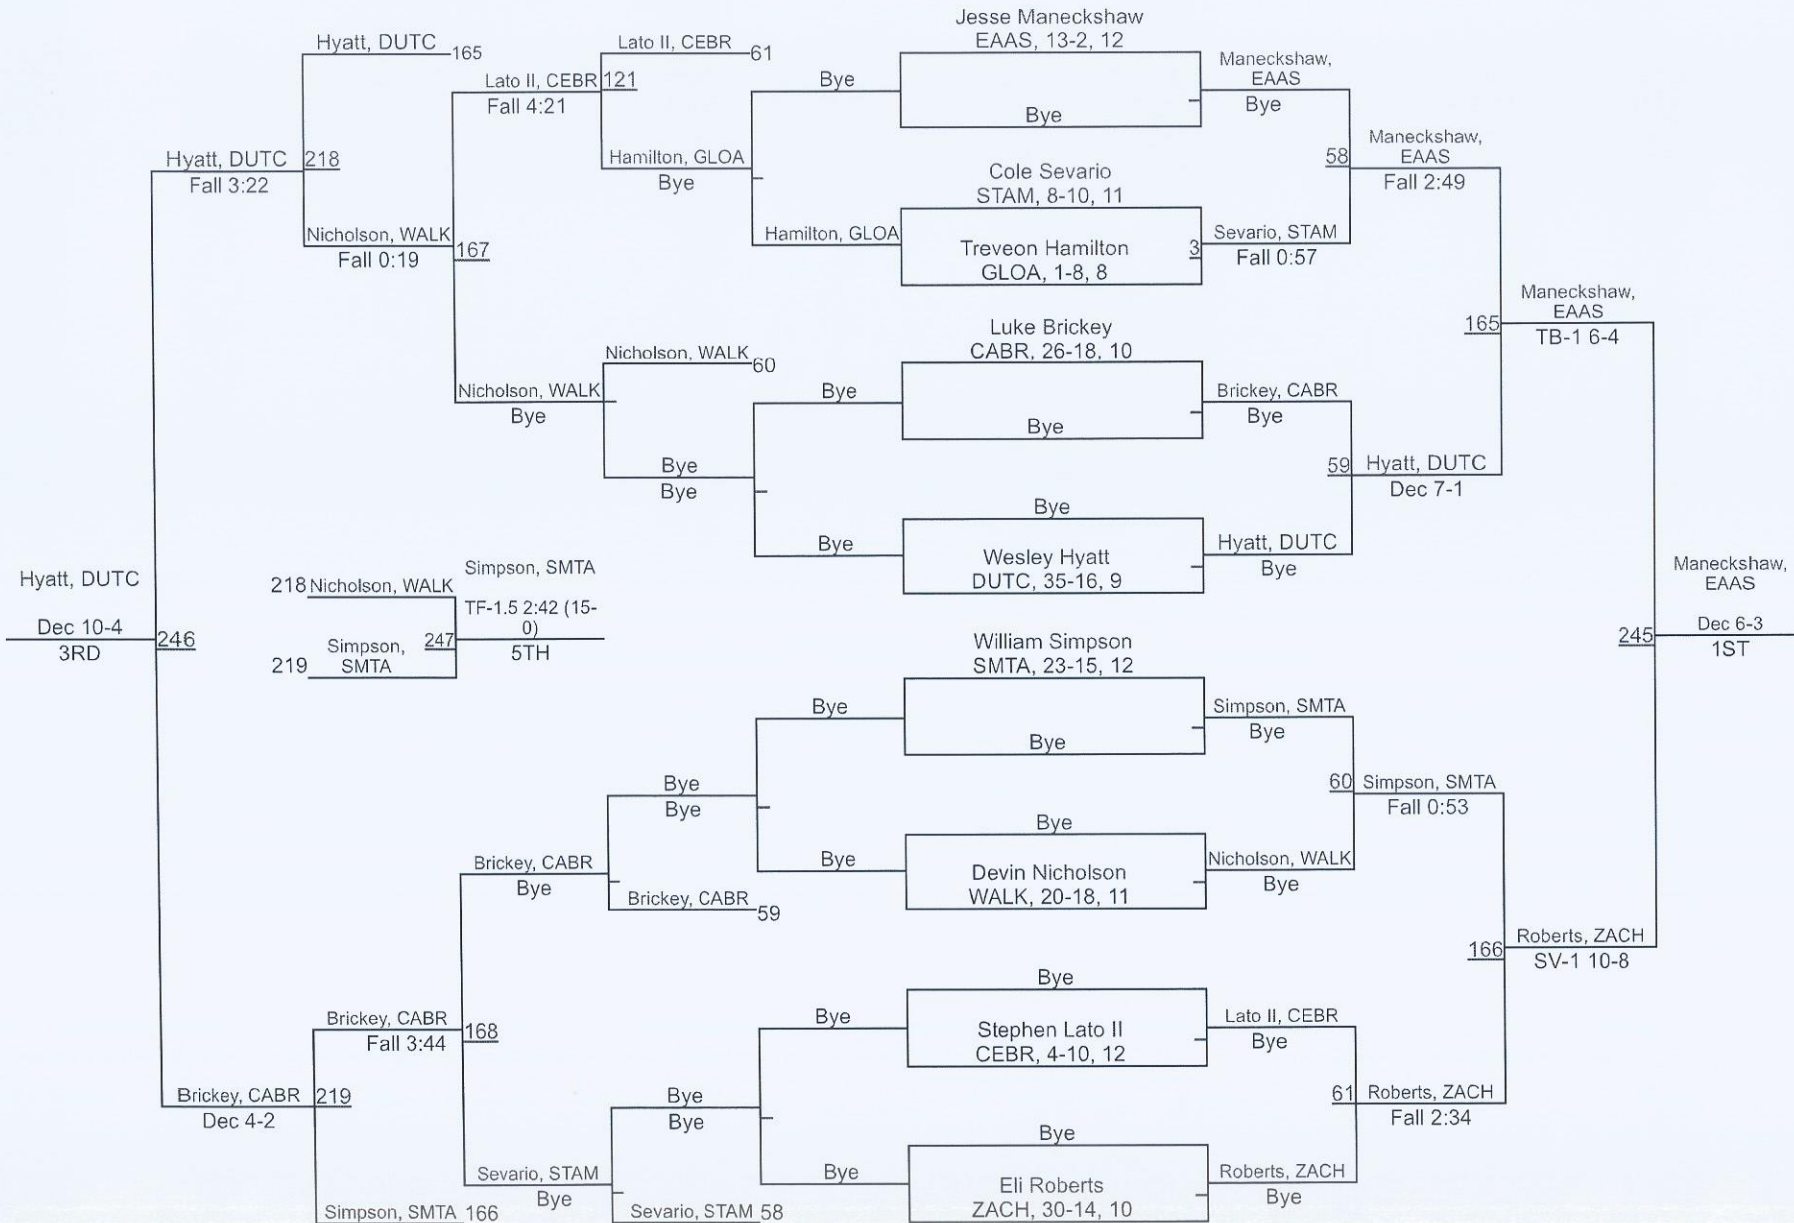

2024 Greater Baton Rouge Metro

Catholic High School

Baton Rouge, LA

1	East Ascension	275.5
2	Dutchtown	264.0
3	Catholic	251.0
4	Brusly	188.0
5	Live Oak	146.0
6	Zachary	142.0
7	St. Amant	108.0
8	Baton Rouge	101.0
9	Walker	91.5
10	Central	57.5
11	St. Michael	21.5

12	Springfield	20.0
13	Episcopal	13.0
13	Tara	13.0
15	Glen Oaks	9.5
16	Plaquemine	6.0
T-17	Denham Springs	3.0
T-17	Scotlandville	3.0
T-19	Broadmoor	0.0
T-19	Dunham	0.0
T-19	East Iberville	

Greater Baton Rouge Metro

113

Greater Baton Rouge Metro

Greater Baton Rouge Metro

Greater Baton Rouge Metro

144

Greater Baton Rouge Metro

Greater Baton Rouge Metro

215

Greater Baton Rouge Metro