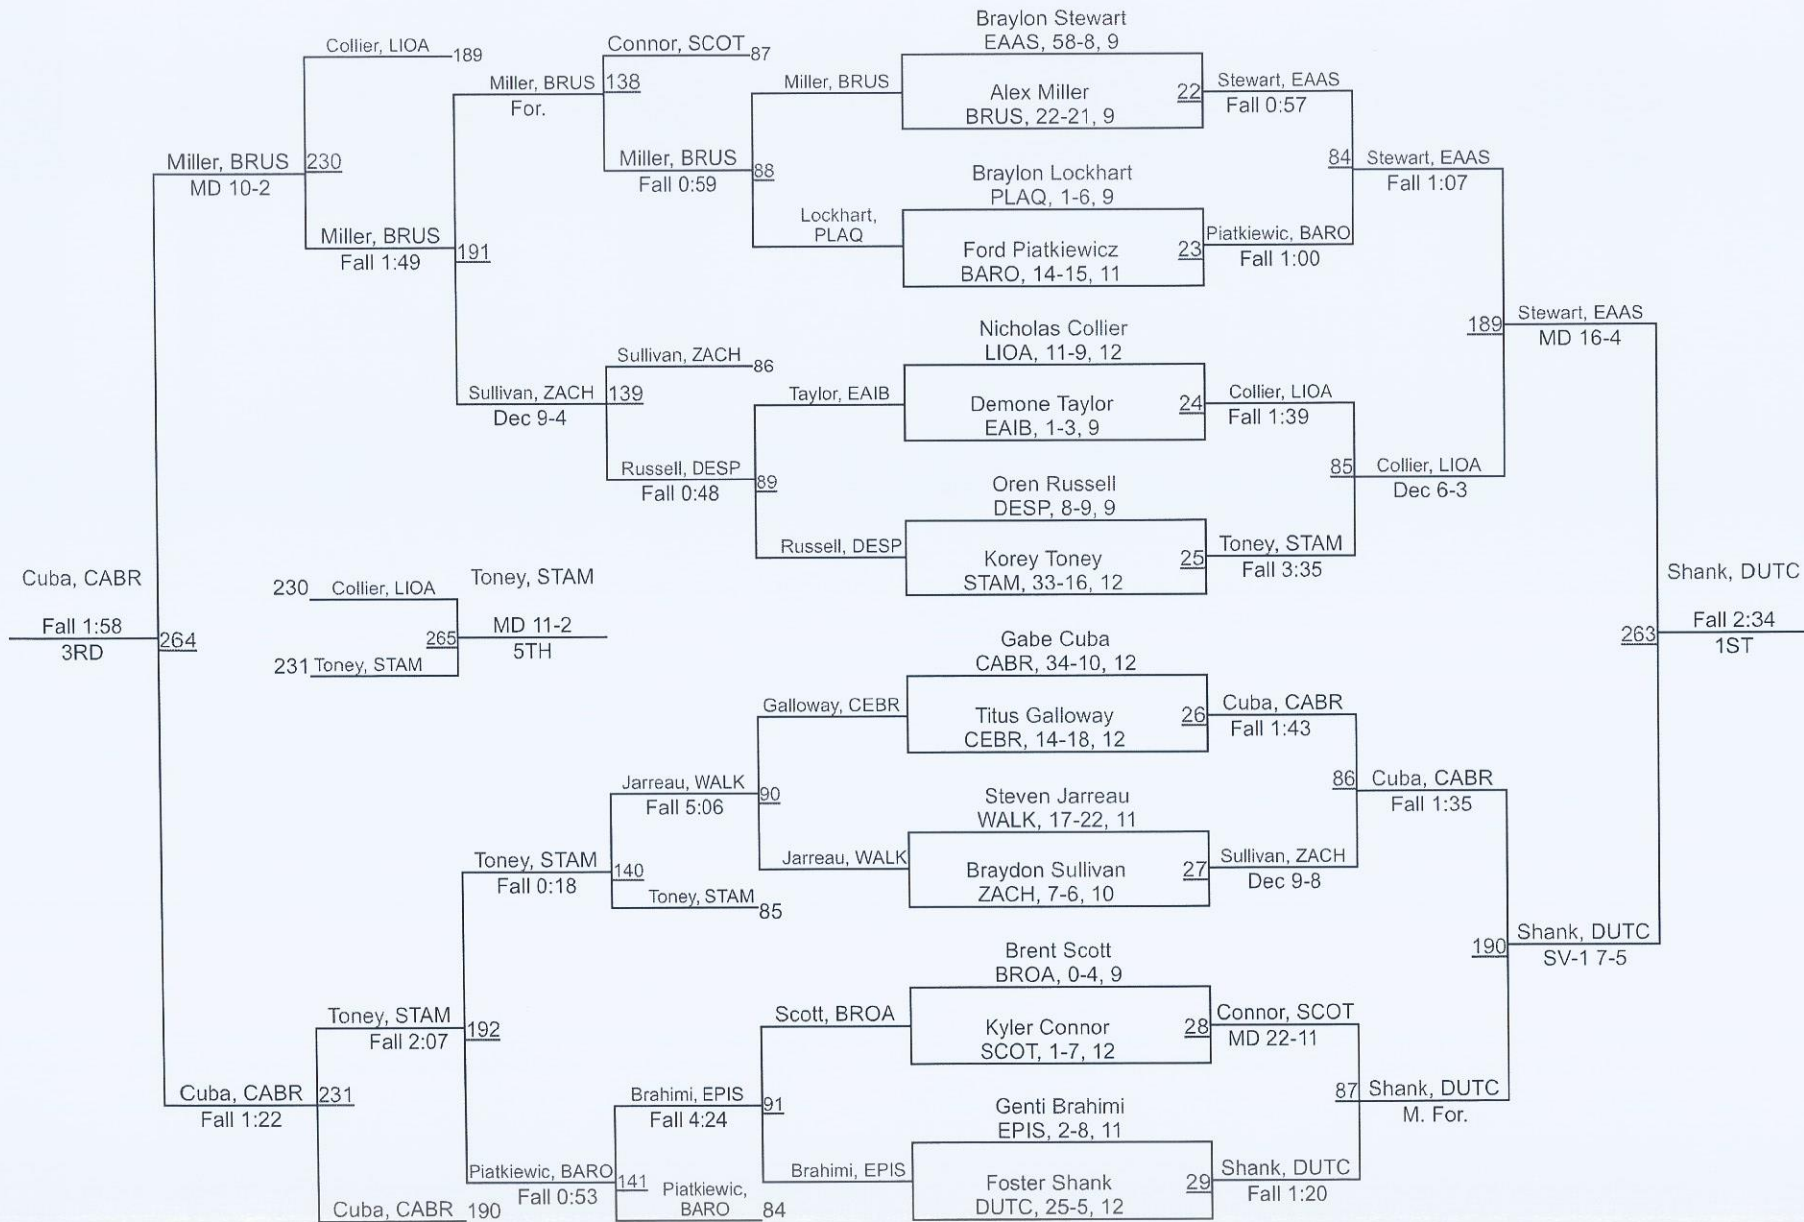

12	Springfield	20.0
13	Episcopal	13.0
13	Tara	13.0
15	Glen Oaks	9.5
16	Plaquemine	6.0
T-17	Denham Springs	3.0
T-17	Scotlandville	3.0
T-19	Broadmoor	0.0
T-19	Dunham	0.0
T-19	East Iberville	

Greater Baton Rouge Metro

113

Greater Baton Rouge Metro

Greater Baton Rouge Metro

Greater Baton Rouge Metro

144

Greater Baton Rouge Metro

Greater Baton Rouge Metro

215

Greater Baton Rouge Metro