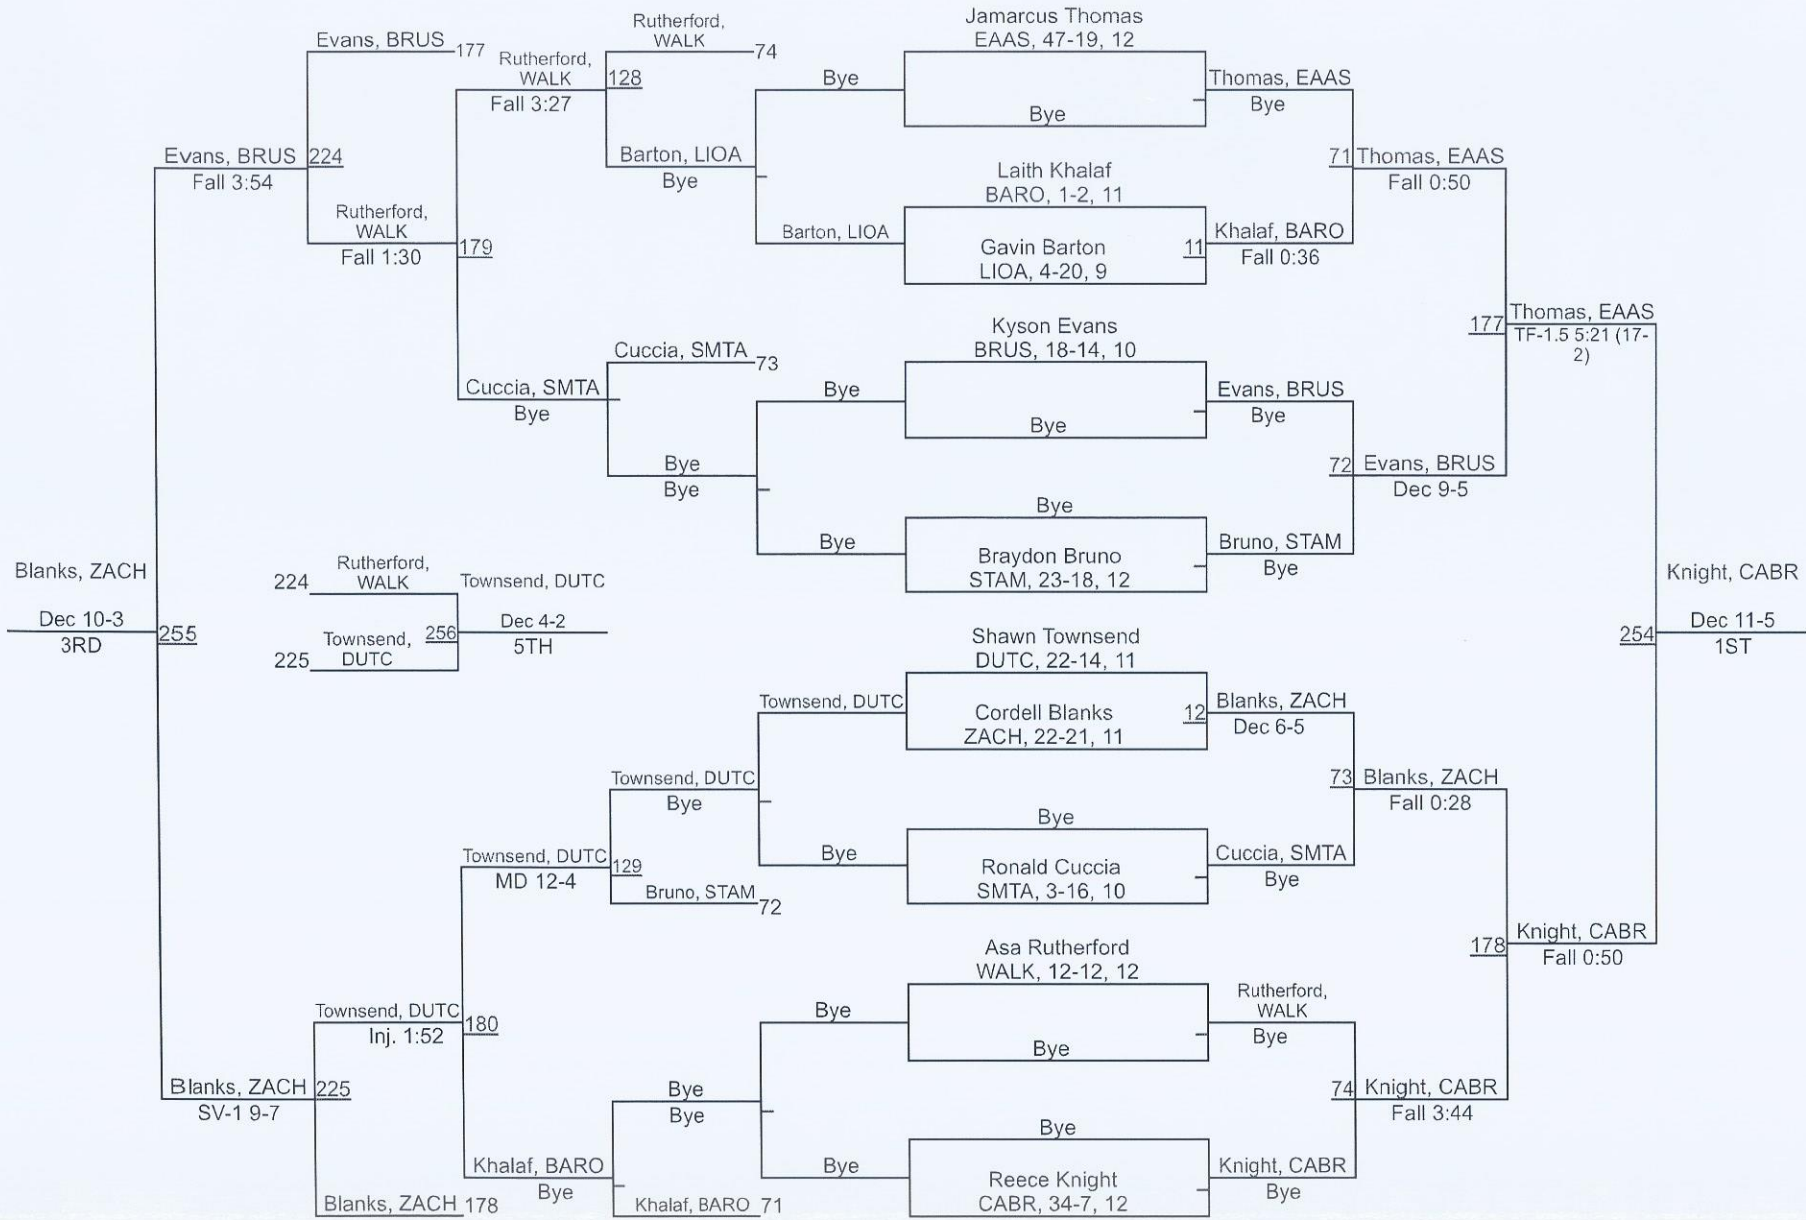

12	Springfield	20.0
13	Episcopal	13.0
13	Tara	13.0
15	Glen Oaks	9.5
16	Plaquemine	6.0
T-17	Denham Springs	3.0
T-17	Scotlandville	3.0
T-19	Broadmoor	0.0
T-19	Dunham	0.0
T-19	East Iberville	

Greater Baton Rouge Metro

113

Greater Baton Rouge Metro

Greater Baton Rouge Metro

Greater Baton Rouge Metro

144

Greater Baton Rouge Metro

Greater Baton Rouge Metro

215

Greater Baton Rouge Metro