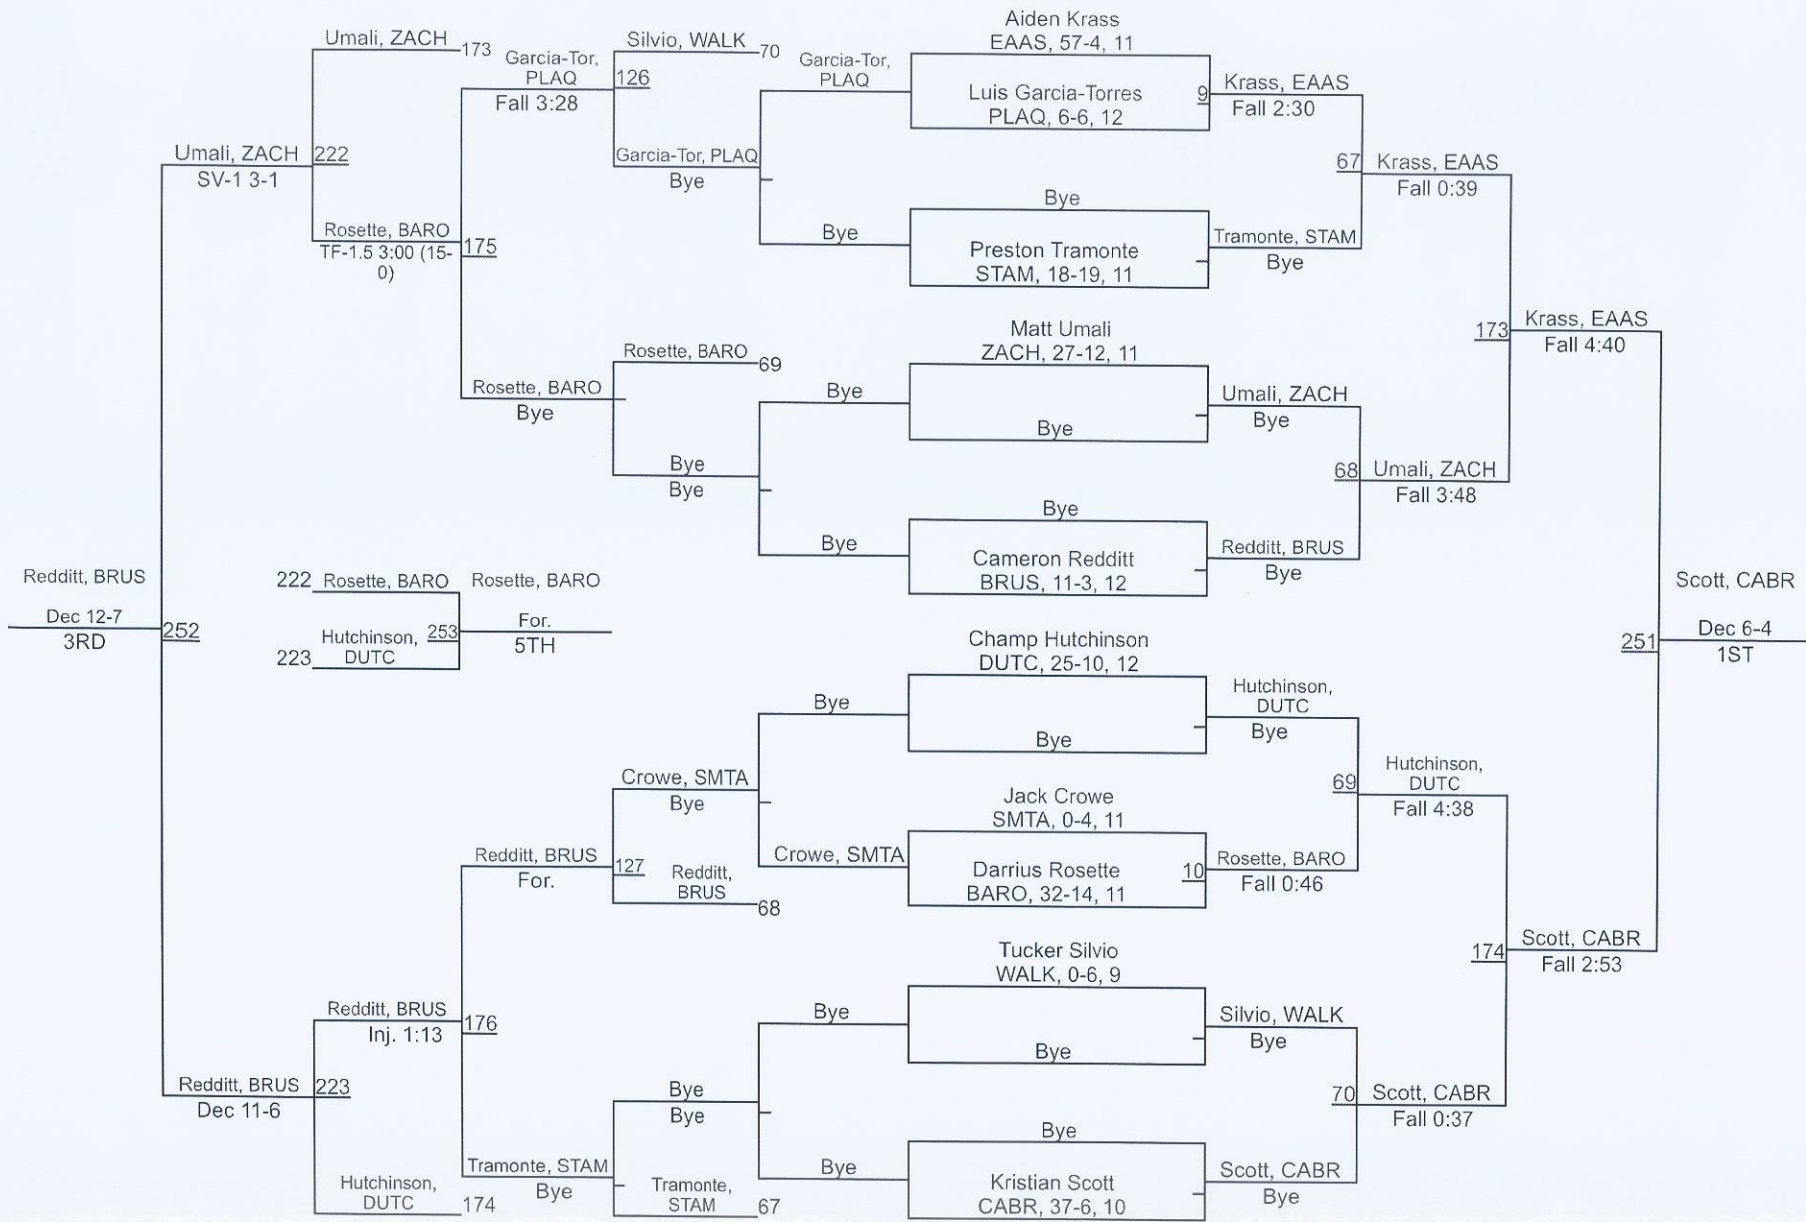

12	Springfield	20.0
13	Episcopal	13.0
13	Tara	13.0
15	Glen Oaks	9.5
16	Plaquemine	6.0
T-17	Denham Springs	3.0
T-17	Scotlandville	3.0
T-19	Broadmoor	0.0
T-19	Dunham	0.0
T-19	East Iberville	

Greater Baton Rouge Metro

113

Greater Baton Rouge Metro

Greater Baton Rouge Metro

Greater Baton Rouge Metro

144

Greater Baton Rouge Metro

Greater Baton Rouge Metro

215

Greater Baton Rouge Metro