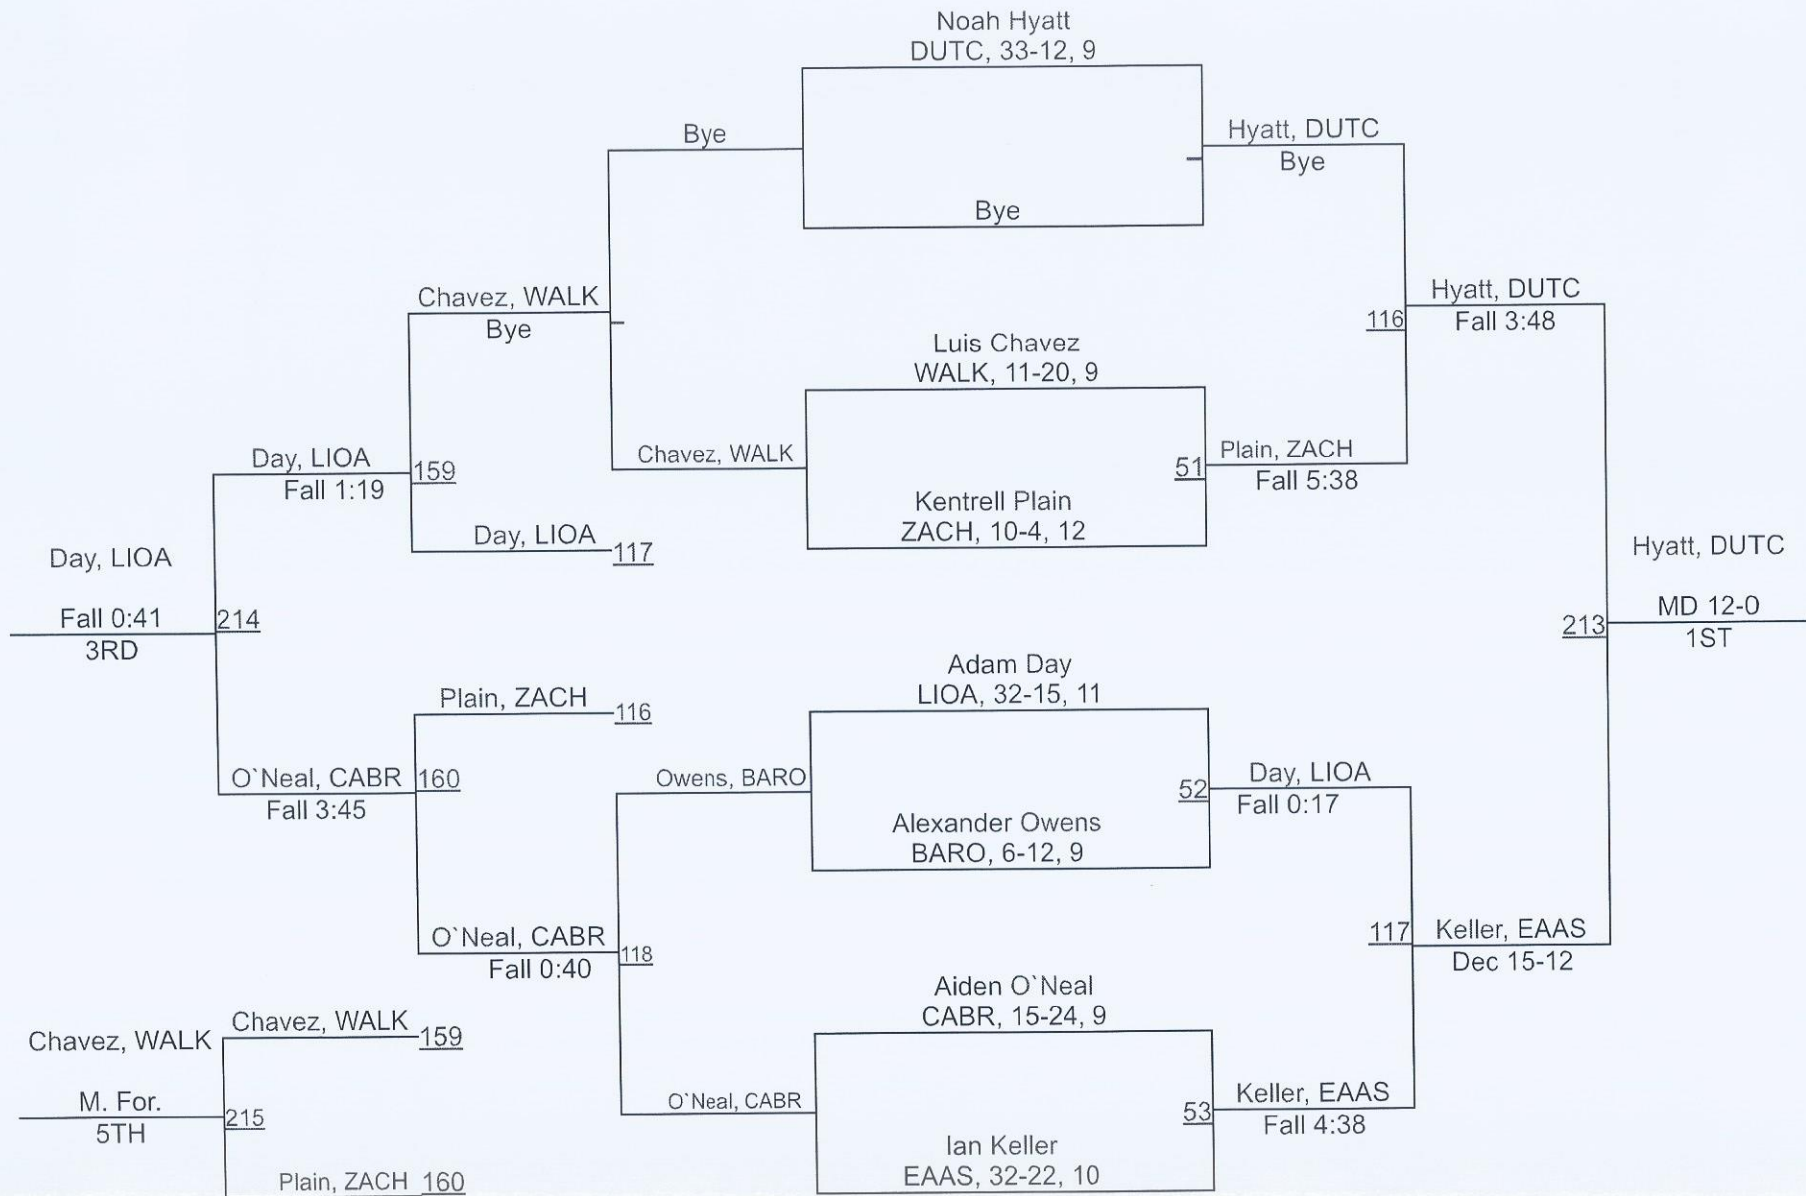

2024 Greater Baton Rouge Metro

Catholic High School

Baton Rouge, LA

1	East Ascension	275.5
2	Dutchtown	264.0
3	Catholic	251.0
4	Brusly	188.0
5	Live Oak	146.0
6	Zachary	142.0
7	St. Amant	108.0
8	Baton Rouge	101.0
9	Walker	91.5
10	Central	57.5
11	St. Michael	21.5

12	Springfield	20.0
13	Episcopal	13.0
13	Tara	13.0
15	Glen Oaks	9.5
16	Plaquemine	6.0
T-17	Denham Springs	3.0
T-17	Scotlandville	3.0
T-19	Broadmoor	0.0
T-19	Dunham	0.0
T-19	East Iberville	

Greater Baton Rouge Metro

113

Greater Baton Rouge Metro

Greater Baton Rouge Metro

Greater Baton Rouge Metro

144

Greater Baton Rouge Metro

Greater Baton Rouge Metro

215

Greater Baton Rouge Metro