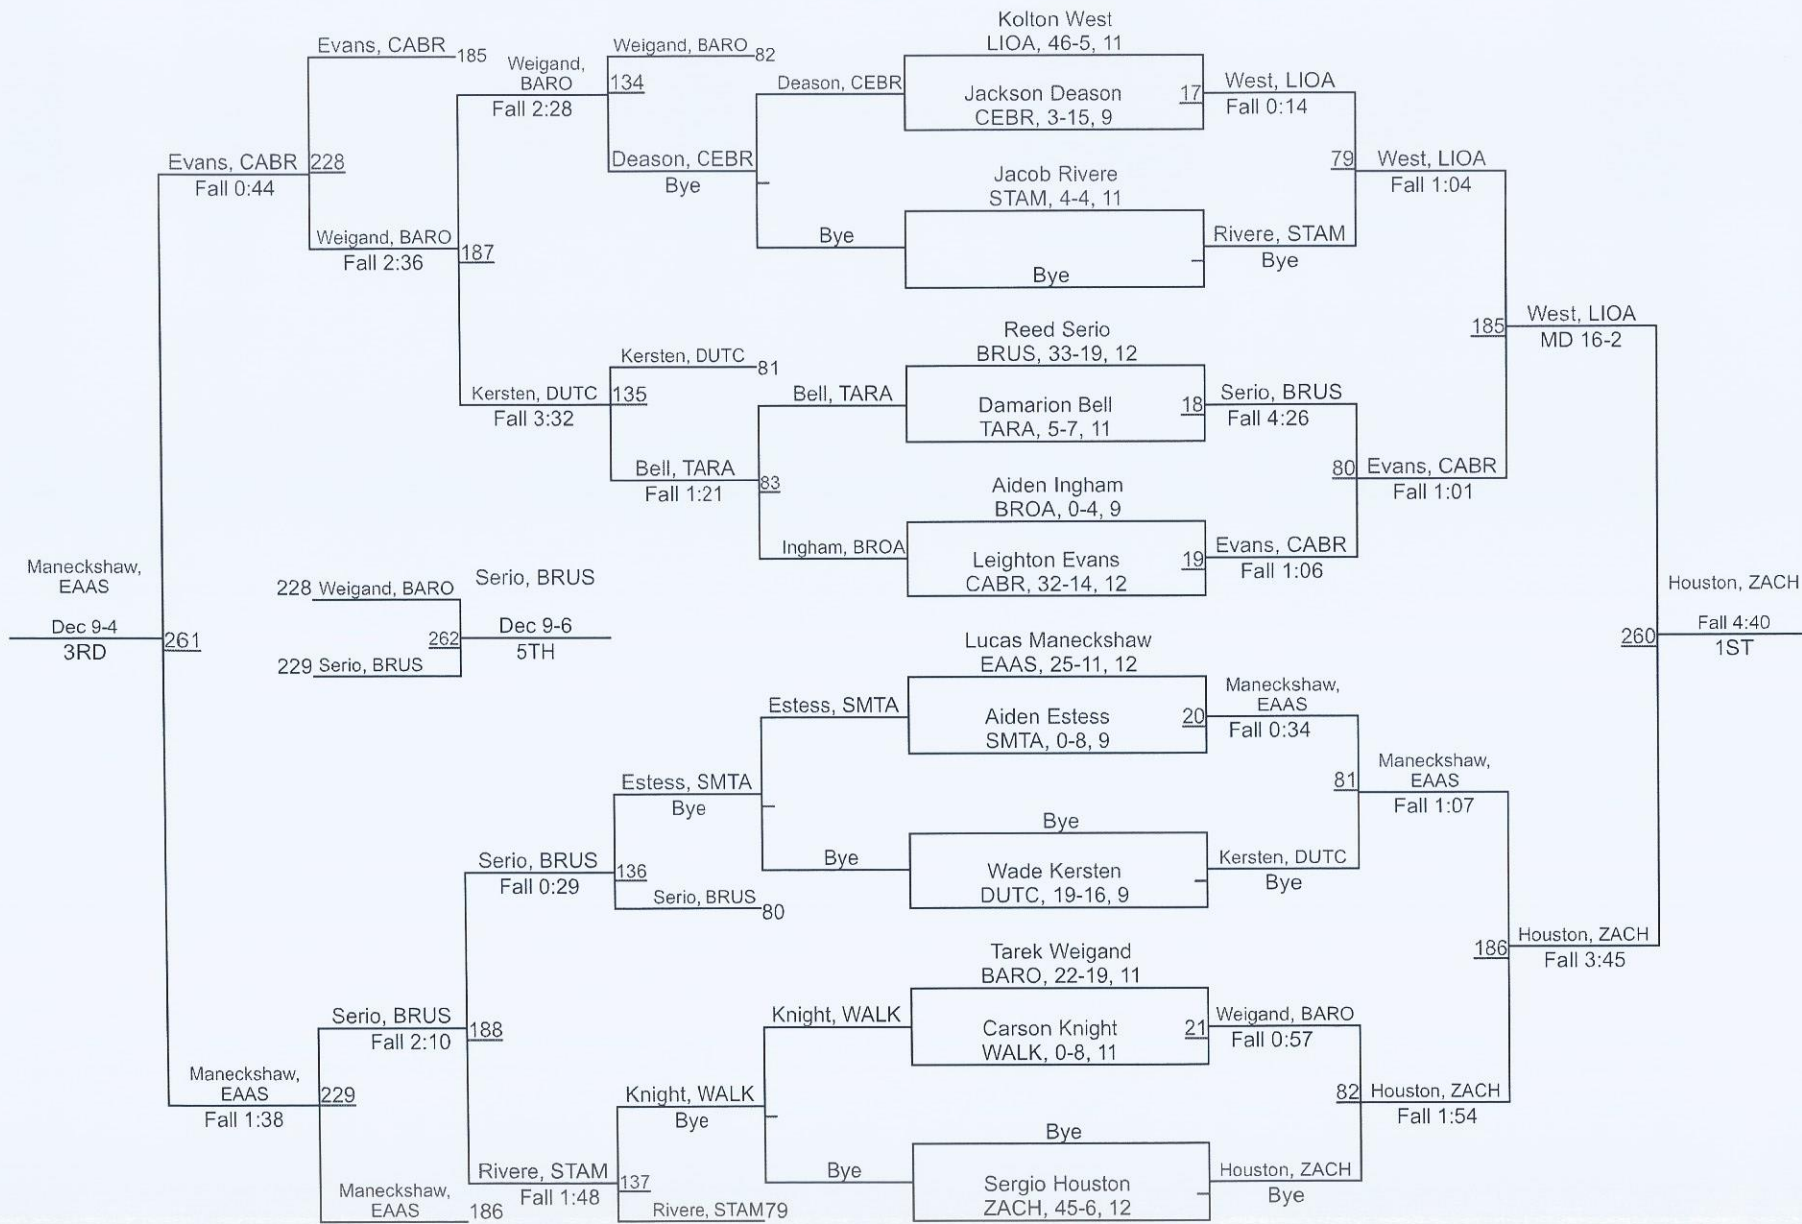

12	Springfield	20.0
13	Episcopal	13.0
13	Tara	13.0
15	Glen Oaks	9.5
16	Plaquemine	6.0
T-17	Denham Springs	3.0
T-17	Scotlandville	3.0
T-19	Broadmoor	0.0
T-19	Dunham	0.0
T-19	East Iberville	

Greater Baton Rouge Metro

113

Greater Baton Rouge Metro

Greater Baton Rouge Metro

Greater Baton Rouge Metro

144

Greater Baton Rouge Metro

Greater Baton Rouge Metro

215

Greater Baton Rouge Metro