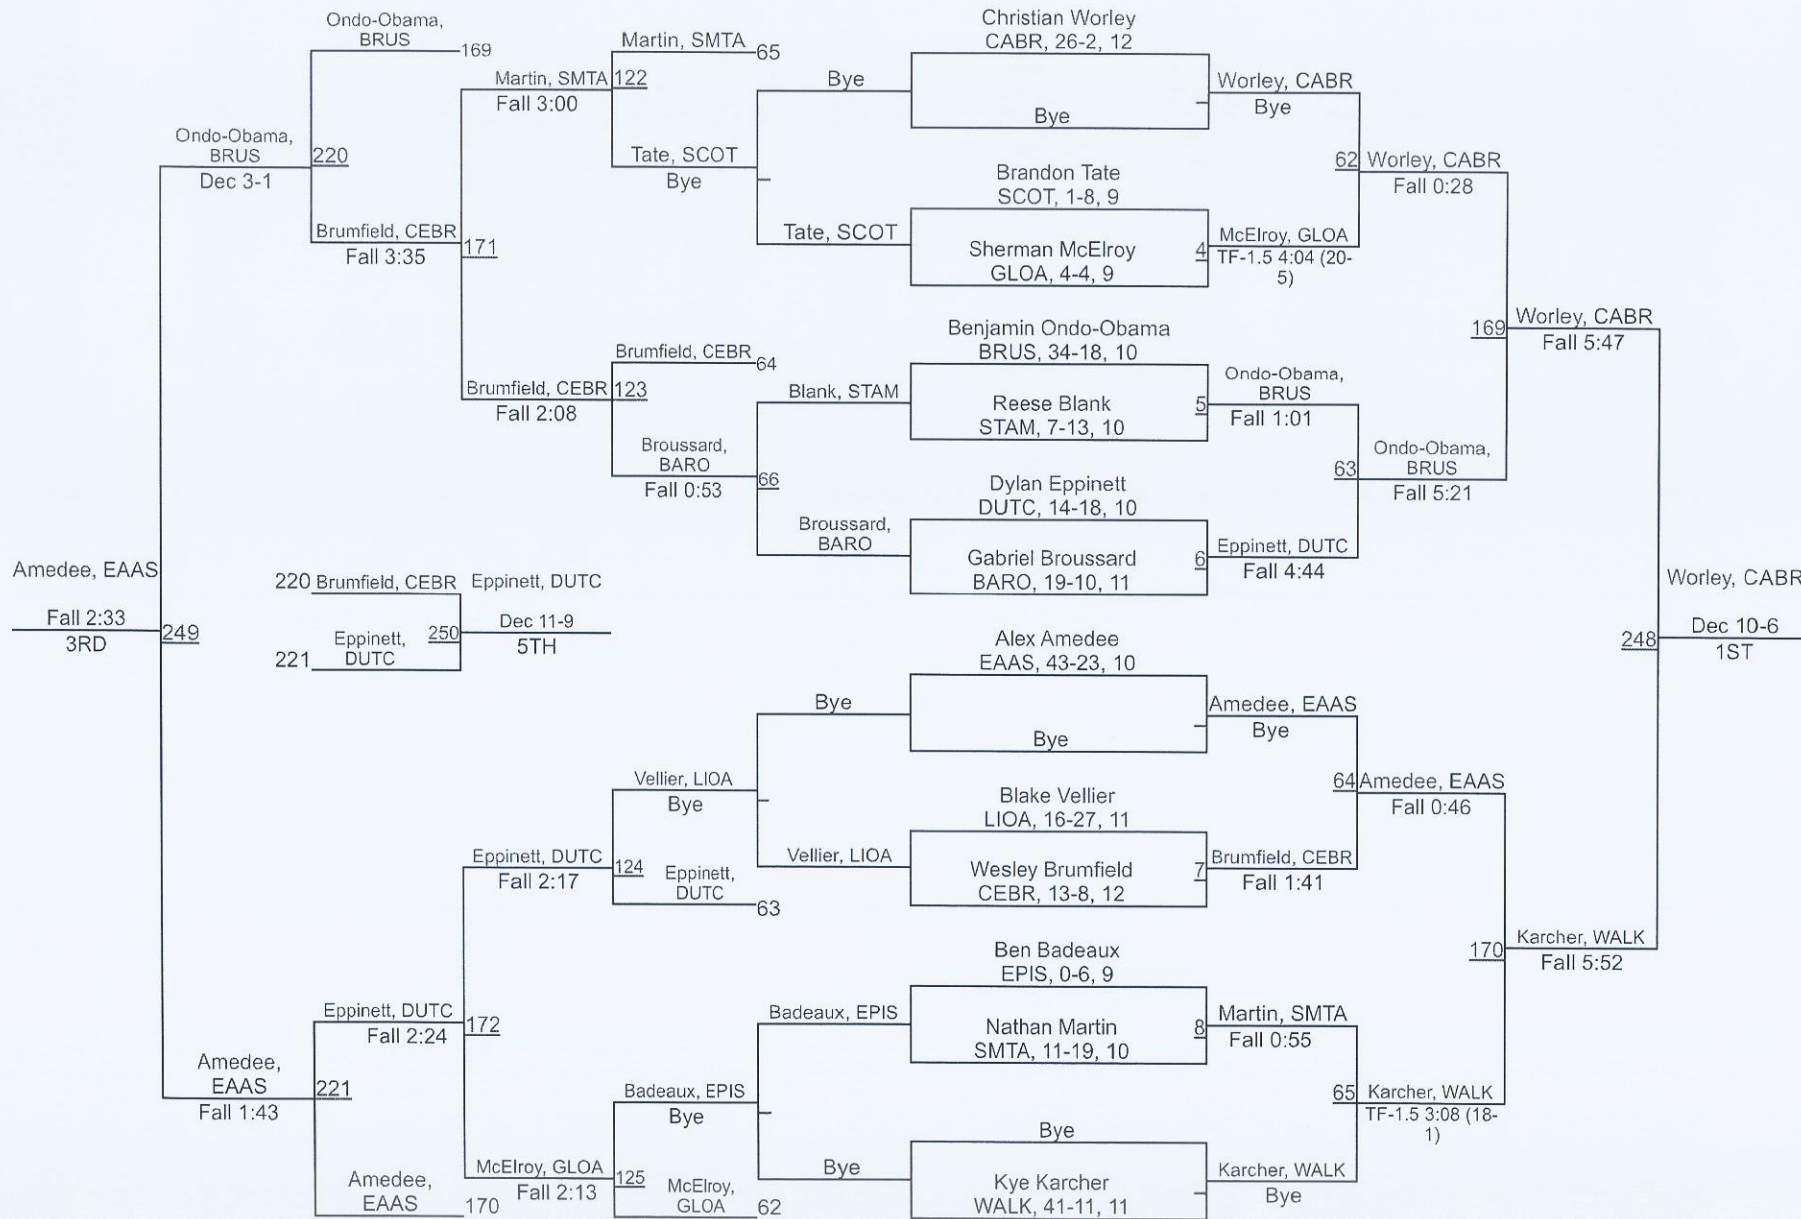

12	Springfield	20.0
13	Episcopal	13.0
13	Tara	13.0
15	Glen Oaks	9.5
16	Plaquemine	6.0
T-17	Denham Springs	3.0
T-17	Scotlandville	3.0
T-19	Broadmoor	0.0
T-19	Dunham	0.0
T-19	East Iberville	

Greater Baton Rouge Metro

113

Greater Baton Rouge Metro

Greater Baton Rouge Metro

Greater Baton Rouge Metro

144

Greater Baton Rouge Metro

Greater Baton Rouge Metro

215

Greater Baton Rouge Metro