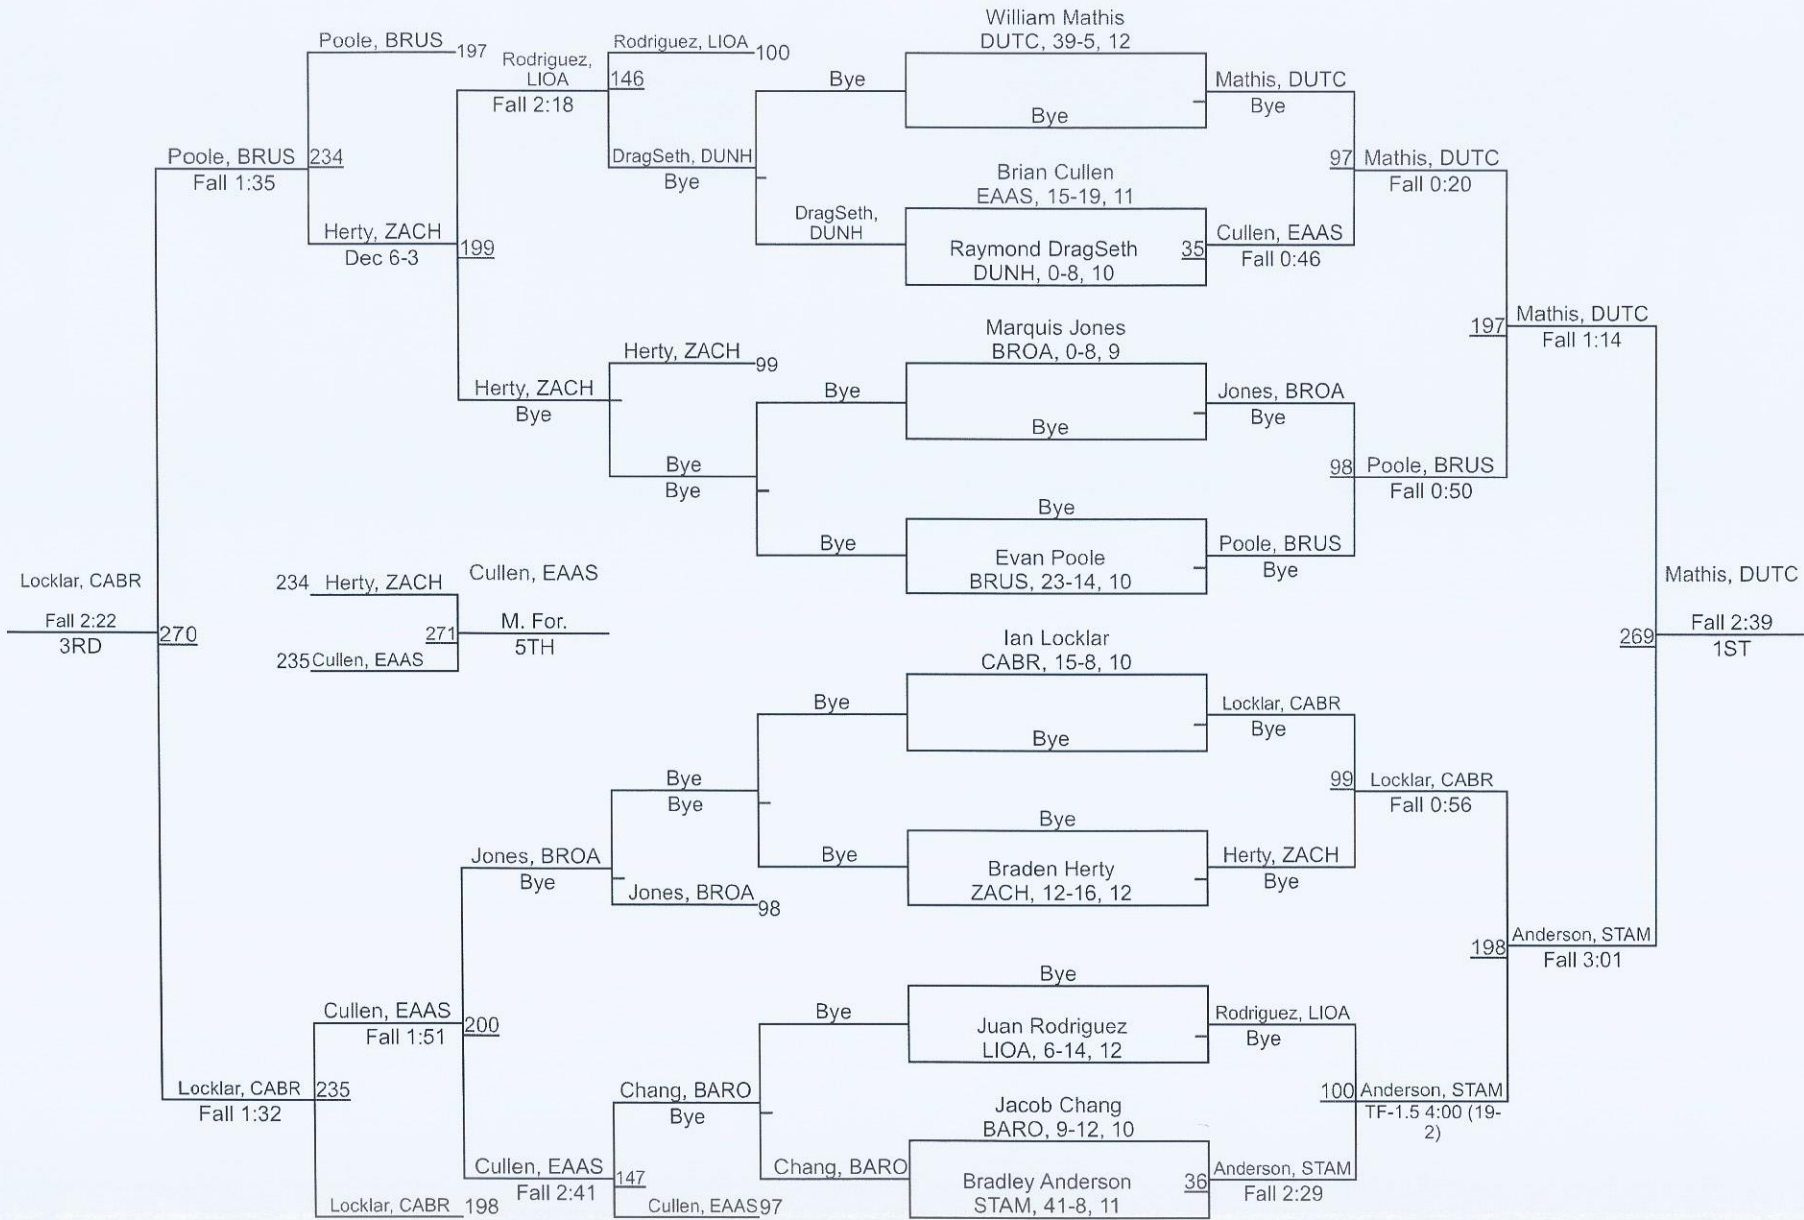

12	Springfield	20.0
13	Episcopal	13.0
13	Tara	13.0
15	Glen Oaks	9.5
16	Plaquemine	6.0
T-17	Denham Springs	3.0
T-17	Scotlandville	3.0
T-19	Broadmoor	0.0
T-19	Dunham	0.0
T-19	East Iberville	

Greater Baton Rouge Metro

113

Greater Baton Rouge Metro

Greater Baton Rouge Metro

Greater Baton Rouge Metro

144

Greater Baton Rouge Metro

Greater Baton Rouge Metro

215

Greater Baton Rouge Metro