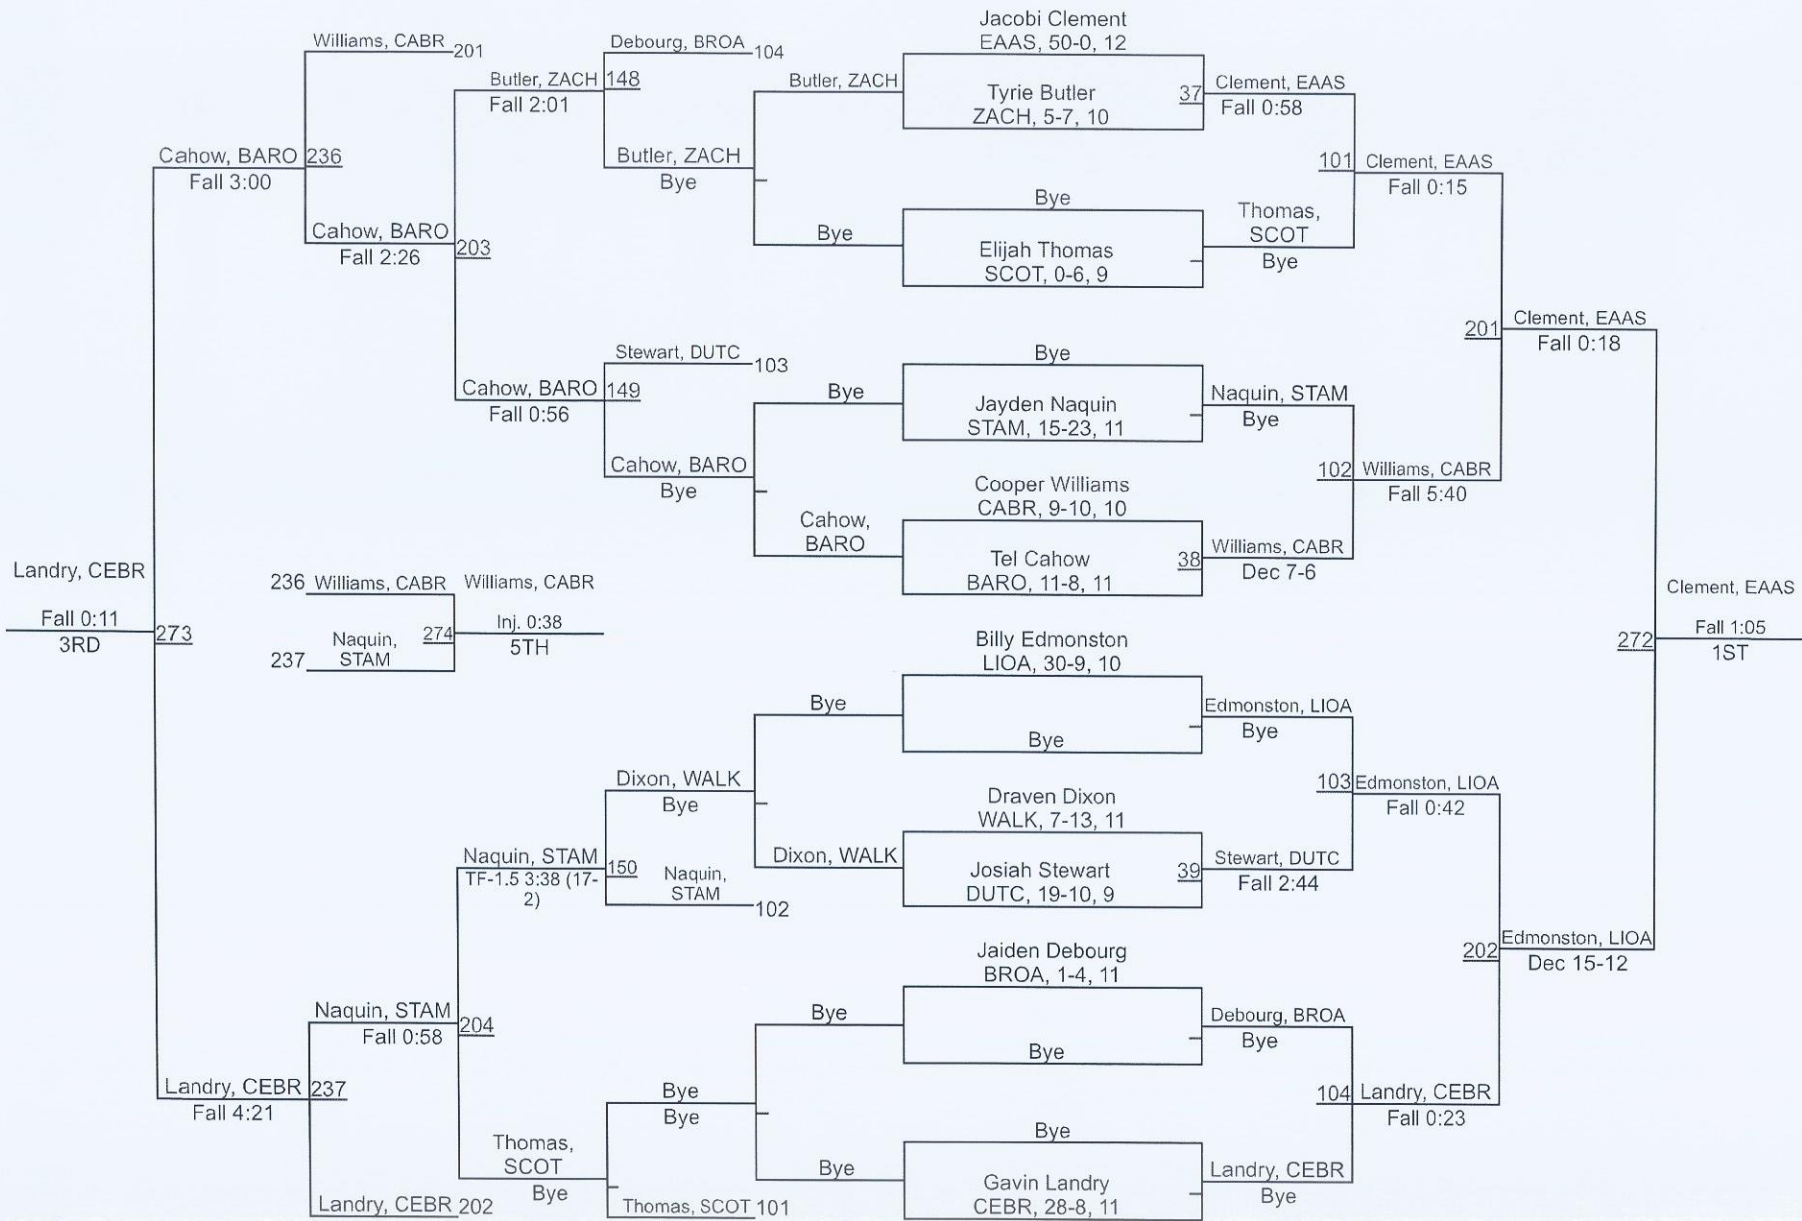

12	Springfield	20.0
13	Episcopal	13.0
13	Tara	13.0
15	Glen Oaks	9.5
16	Plaquemine	6.0
T-17	Denham Springs	3.0
T-17	Scotlandville	3.0
T-19	Broadmoor	0.0
T-19	Dunham	0.0
T-19	East Iberville	

Greater Baton Rouge Metro

113

Greater Baton Rouge Metro

Greater Baton Rouge Metro

Greater Baton Rouge Metro

144

Greater Baton Rouge Metro

Greater Baton Rouge Metro

215

Greater Baton Rouge Metro