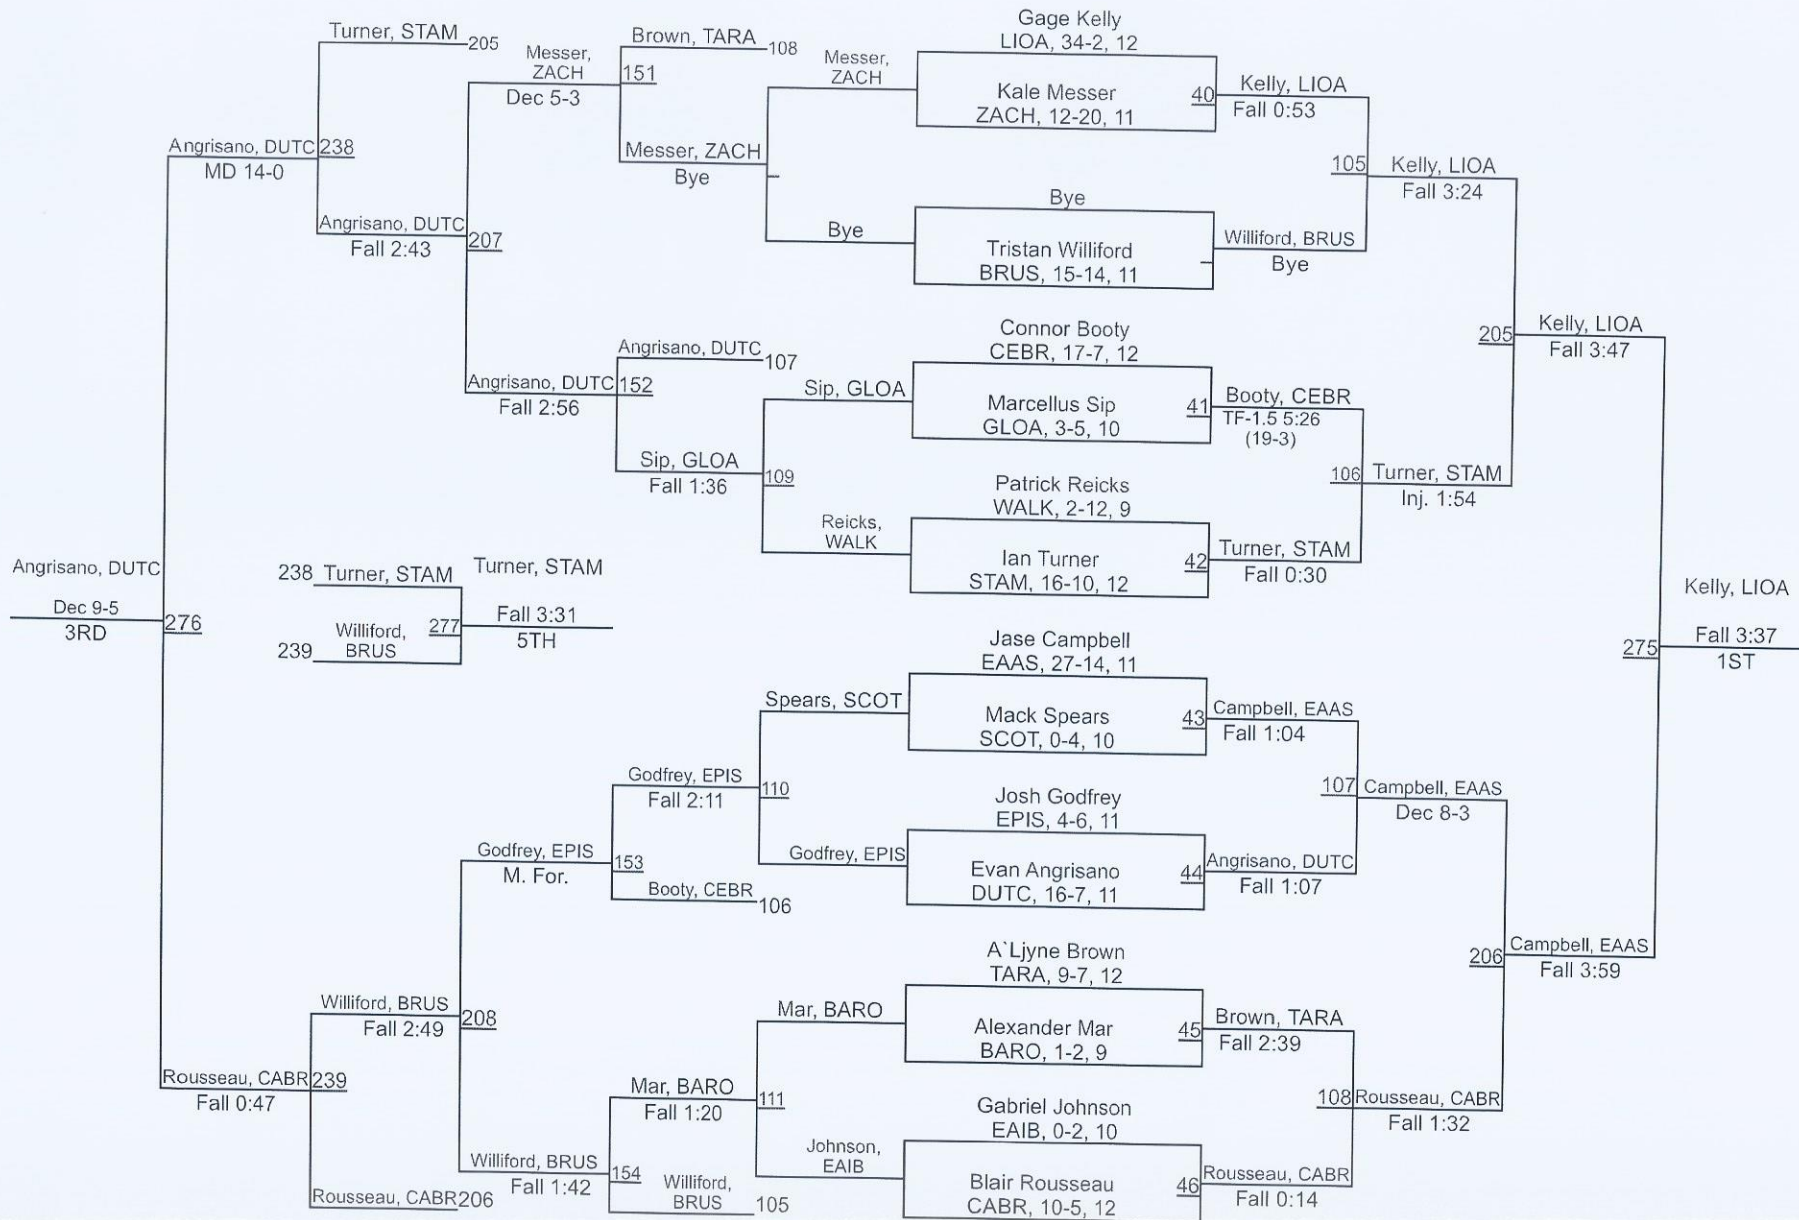

12	Springfield	20.0
13	Episcopal	13.0
13	Tara	13.0
15	Glen Oaks	9.5
16	Plaquemine	6.0
T-17	Denham Springs	3.0
T-17	Scotlandville	3.0
T-19	Broadmoor	0.0
T-19	Dunham	0.0
T-19	East Iberville	

Greater Baton Rouge Metro

113

Greater Baton Rouge Metro

Greater Baton Rouge Metro

Greater Baton Rouge Metro

144

Greater Baton Rouge Metro

Greater Baton Rouge Metro

215

Greater Baton Rouge Metro