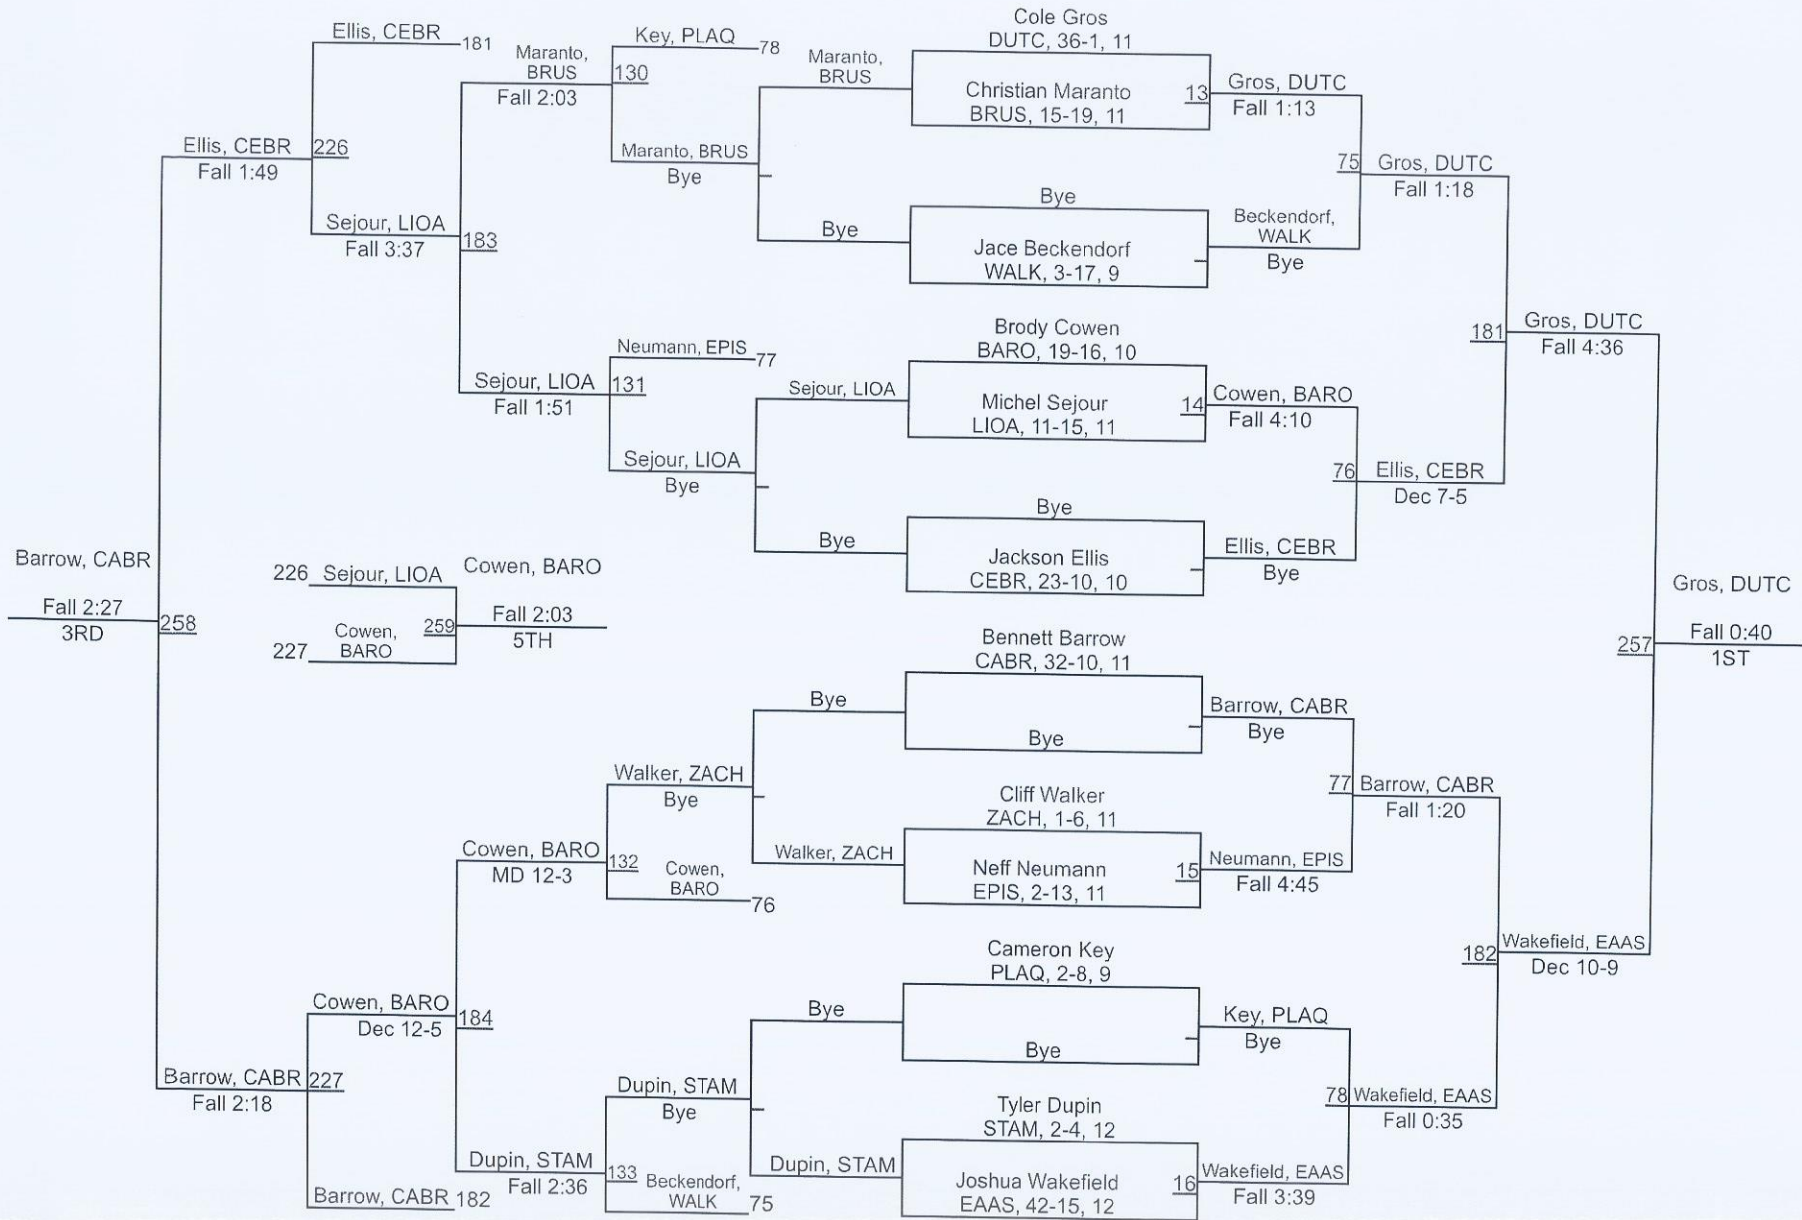

12	Springfield	20.0
13	Episcopal	13.0
13	Tara	13.0
15	Glen Oaks	9.5
16	Plaquemine	6.0
T-17	Denham Springs	3.0
T-17	Scotlandville	3.0
T-19	Broadmoor	0.0
T-19	Dunham	0.0
T-19	East Iberville	

Greater Baton Rouge Metro

113

Greater Baton Rouge Metro

Greater Baton Rouge Metro

Greater Baton Rouge Metro

144

Greater Baton Rouge Metro

Greater Baton Rouge Metro

215

Greater Baton Rouge Metro