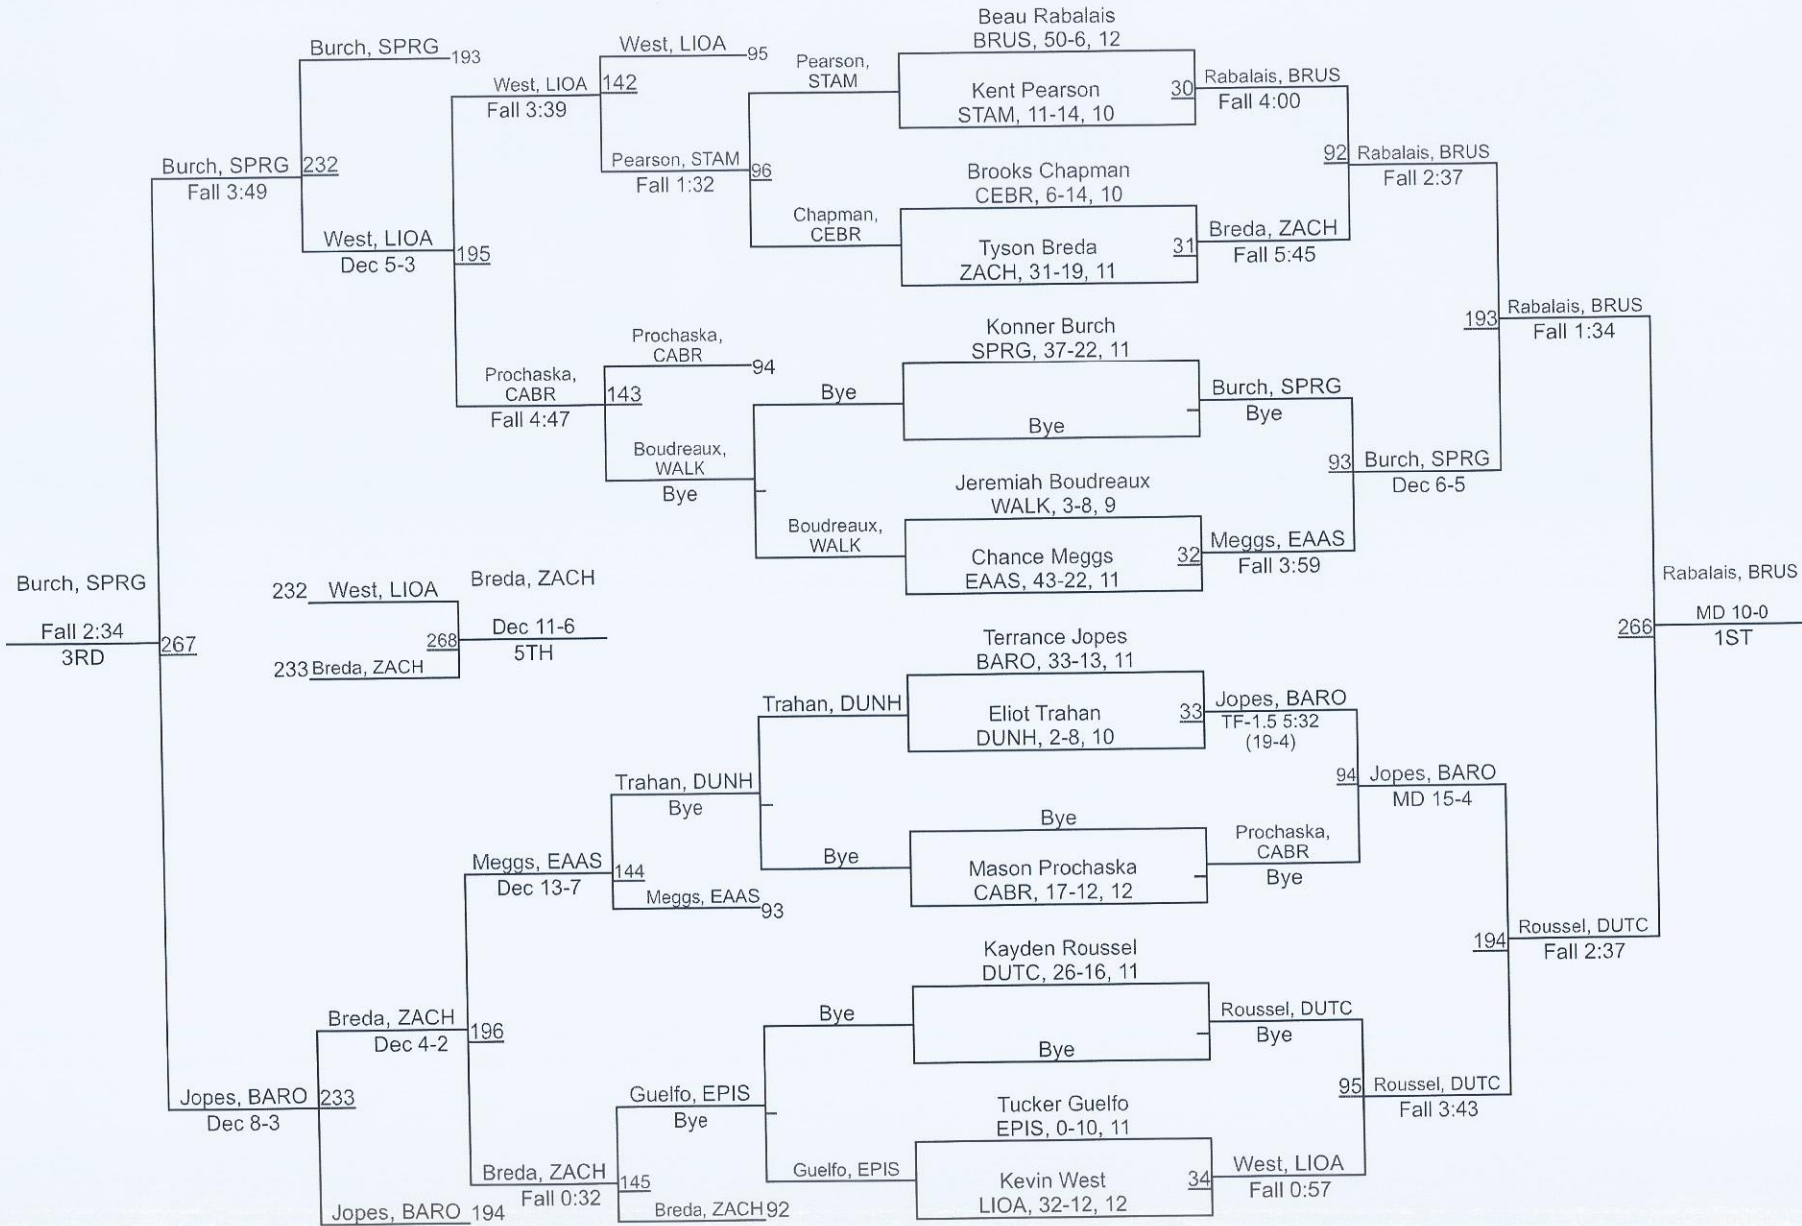

12	Springfield	20.0
13	Episcopal	13.0
13	Tara	13.0
15	Glen Oaks	9.5
16	Plaquemine	6.0
T-17	Denham Springs	3.0
T-17	Scotlandville	3.0
T-19	Broadmoor	0.0
T-19	Dunham	0.0
T-19	East Iberville	

Greater Baton Rouge Metro

113

Greater Baton Rouge Metro

Greater Baton Rouge Metro

Greater Baton Rouge Metro

144

Greater Baton Rouge Metro

Greater Baton Rouge Metro

215

Greater Baton Rouge Metro