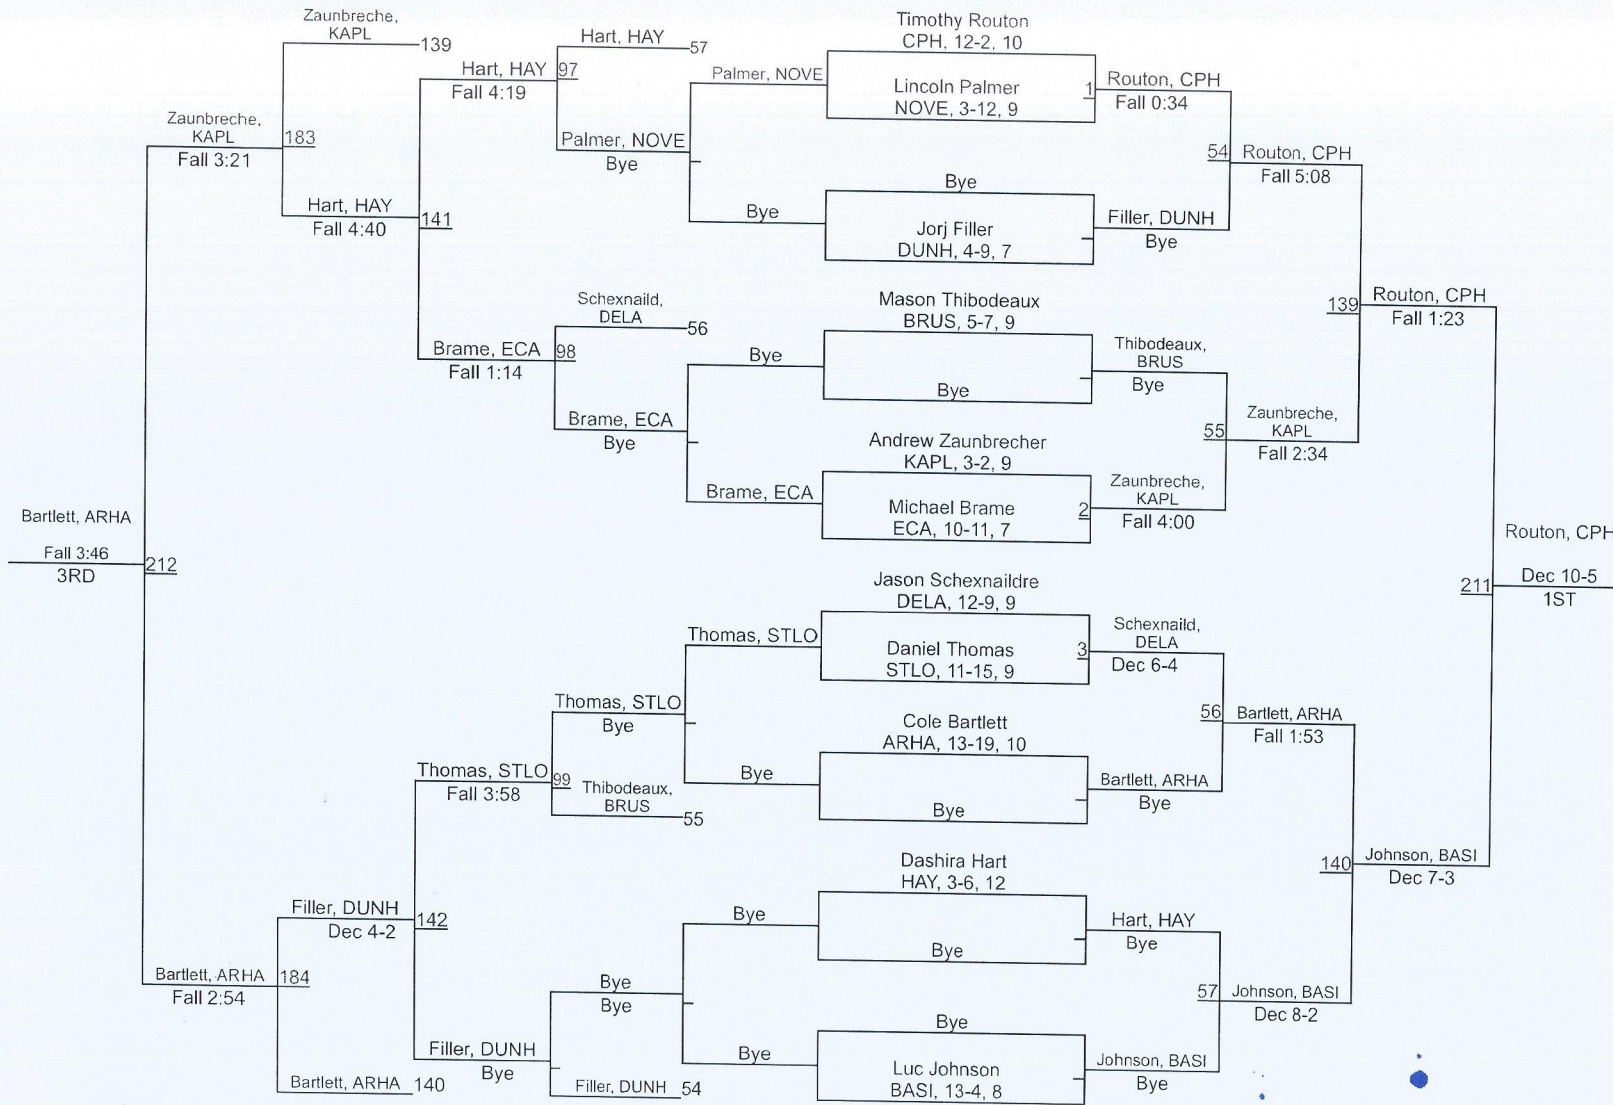

1	Basile	198.0
2	St. Louis	190.0
3	Archbishop Hannan	151.0
4	Kaplan	91.0
5	Brusly	84.0
6	DeLaSalle	68.0
7	North Vermillion	60.0
8	Church Point HS	58.0
9	Lakeside	49.0
10	Evangel Christian Academy	48.0
11	John Curtis Christian School	44.0
12	Dunham	35,5
13	Ouachita Christian	24.0
14	Calvary Baptist	15.0
14	Haynes Academy	15.0
16	Summerfield	8.0
17	Notre Dame	4.0
18	Episcopal	3.0
19	South Plaquemines	2.0
20	Crescent City	0.0

2019 Brusly Invitational

106

2019 Brusly Invitational

126

2019 Brusly Invitational

160

2019 Brusly Invitational

182