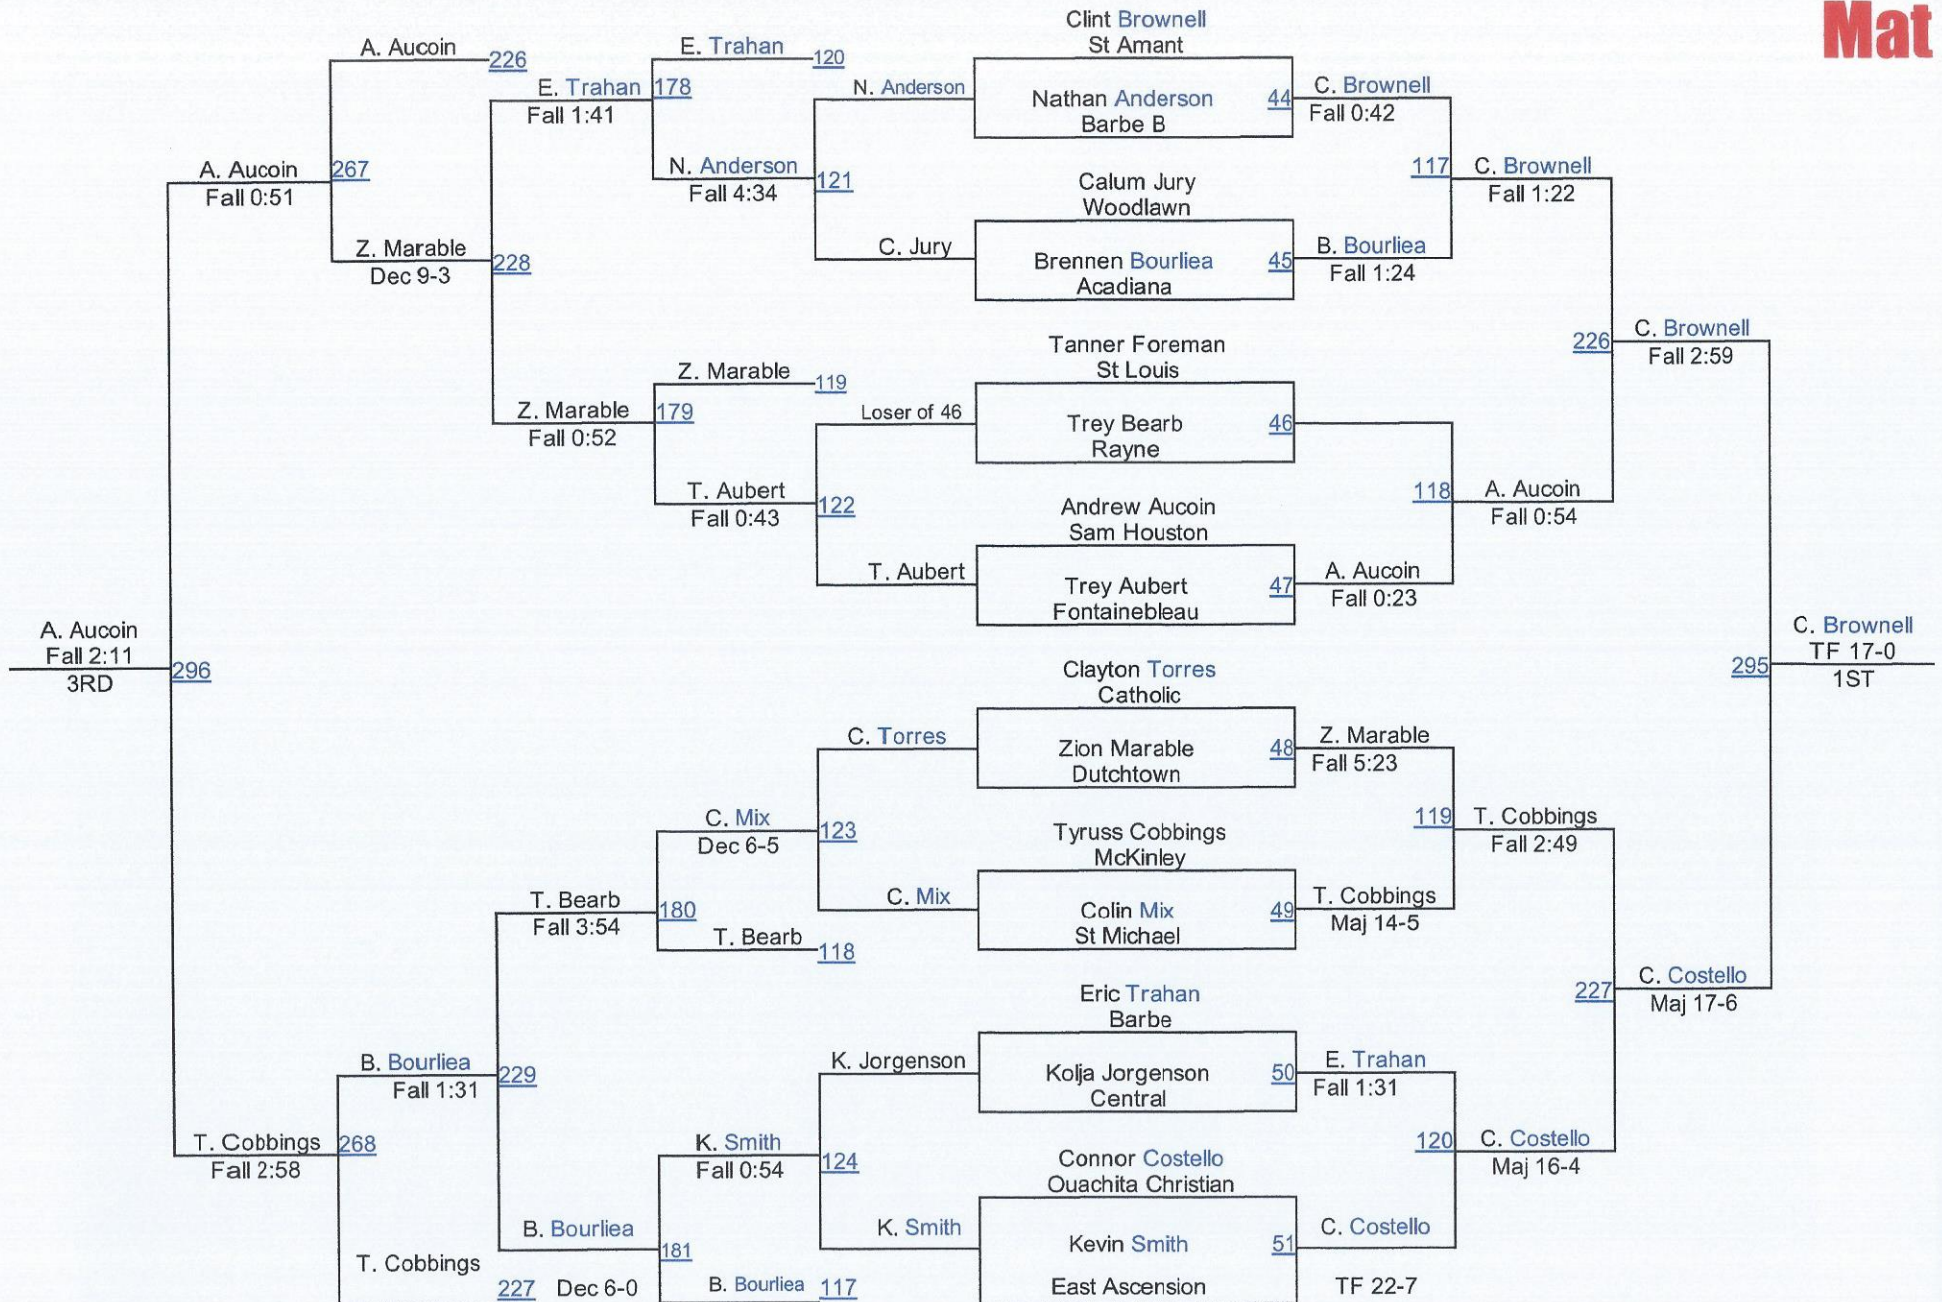

Central High Wrestling Invitational

**Varsity 132
Mat**

Central High Wrestling Invitational

**Varsity 138
Mat**

Central High Wrestling Invitational

Varsity 145 Mat

Central High Wrestling Invitational

**Varsity 152
Mat**