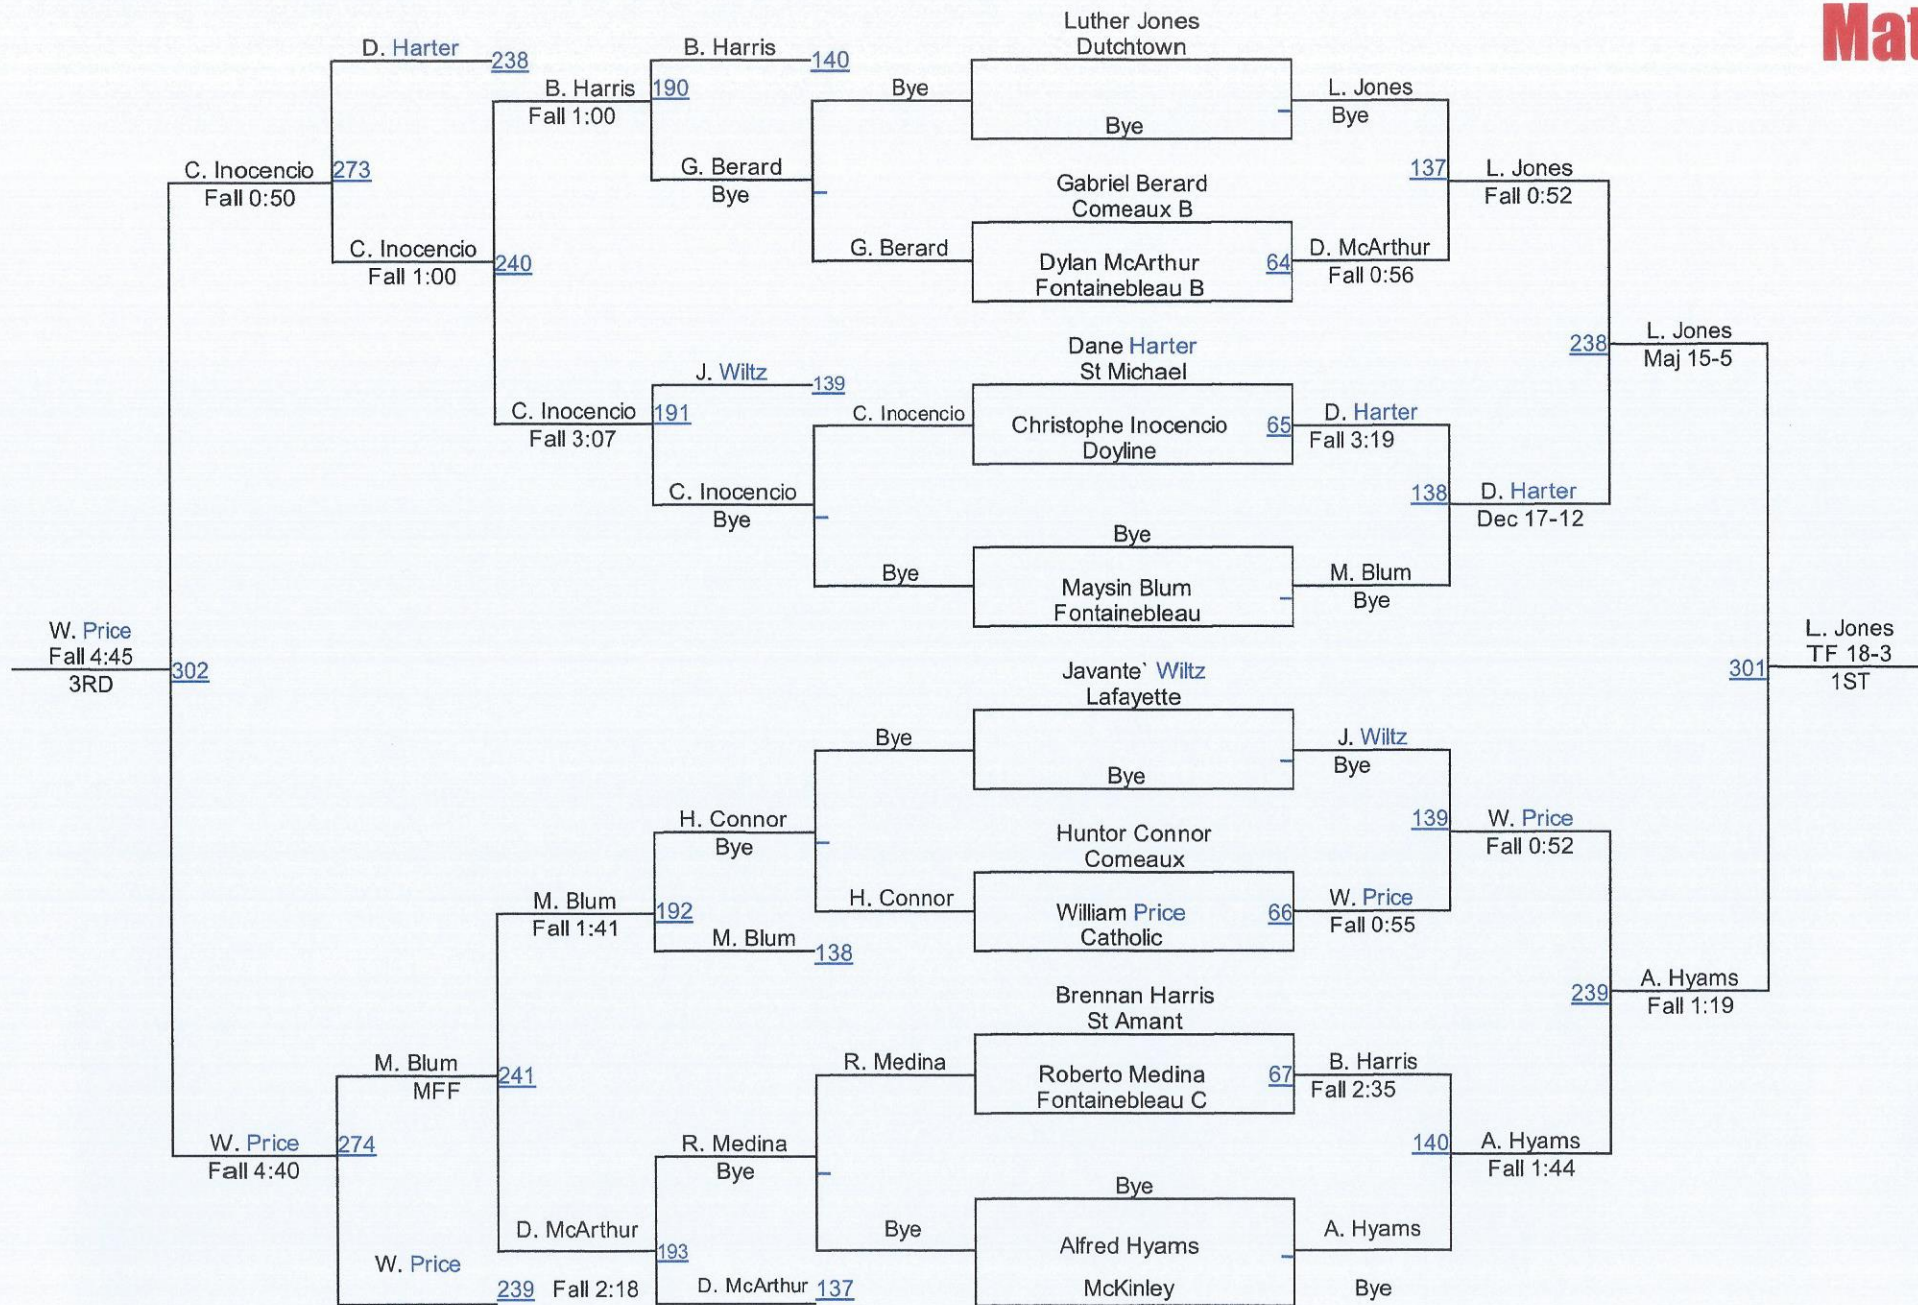

Central High Wrestling Invitational

Varsity 160 Mat

Central High Wrestling Invitational

**Varsity 170
Mat**

Central High Wrestling Invitational

Varsity 182 Mat

Central High Wrestling Invitational

Varsity 195 Mat