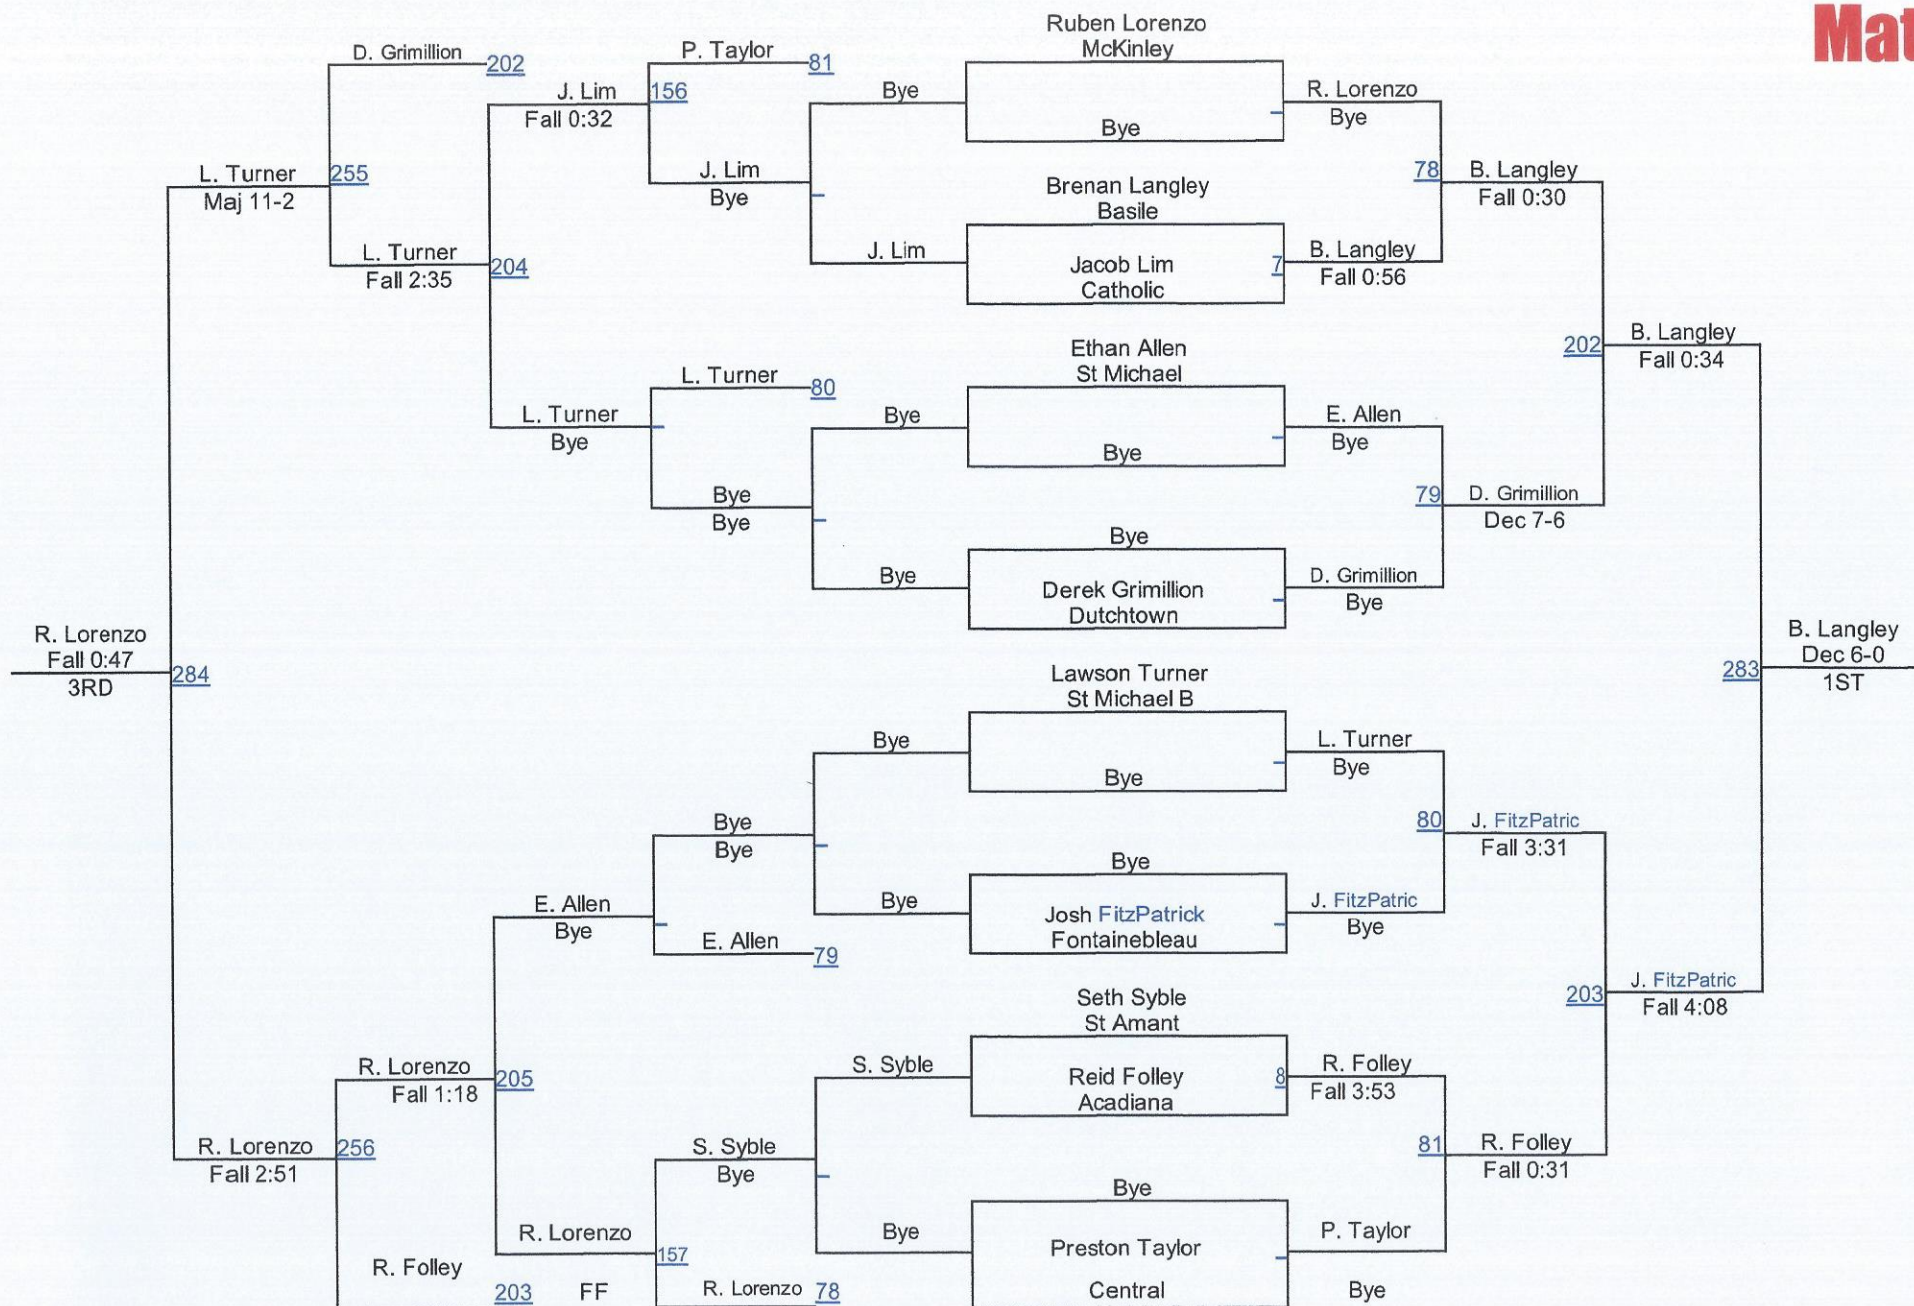

Central High Wrestling Invitational

Varsity 106 Mat

Central High Wrestling Invitational

**Varsity 113
Mat**

Central High Wrestling Invitational

Varsity 120 Mat

Central High Wrestling Invitational

**Varsity 126
Mat**