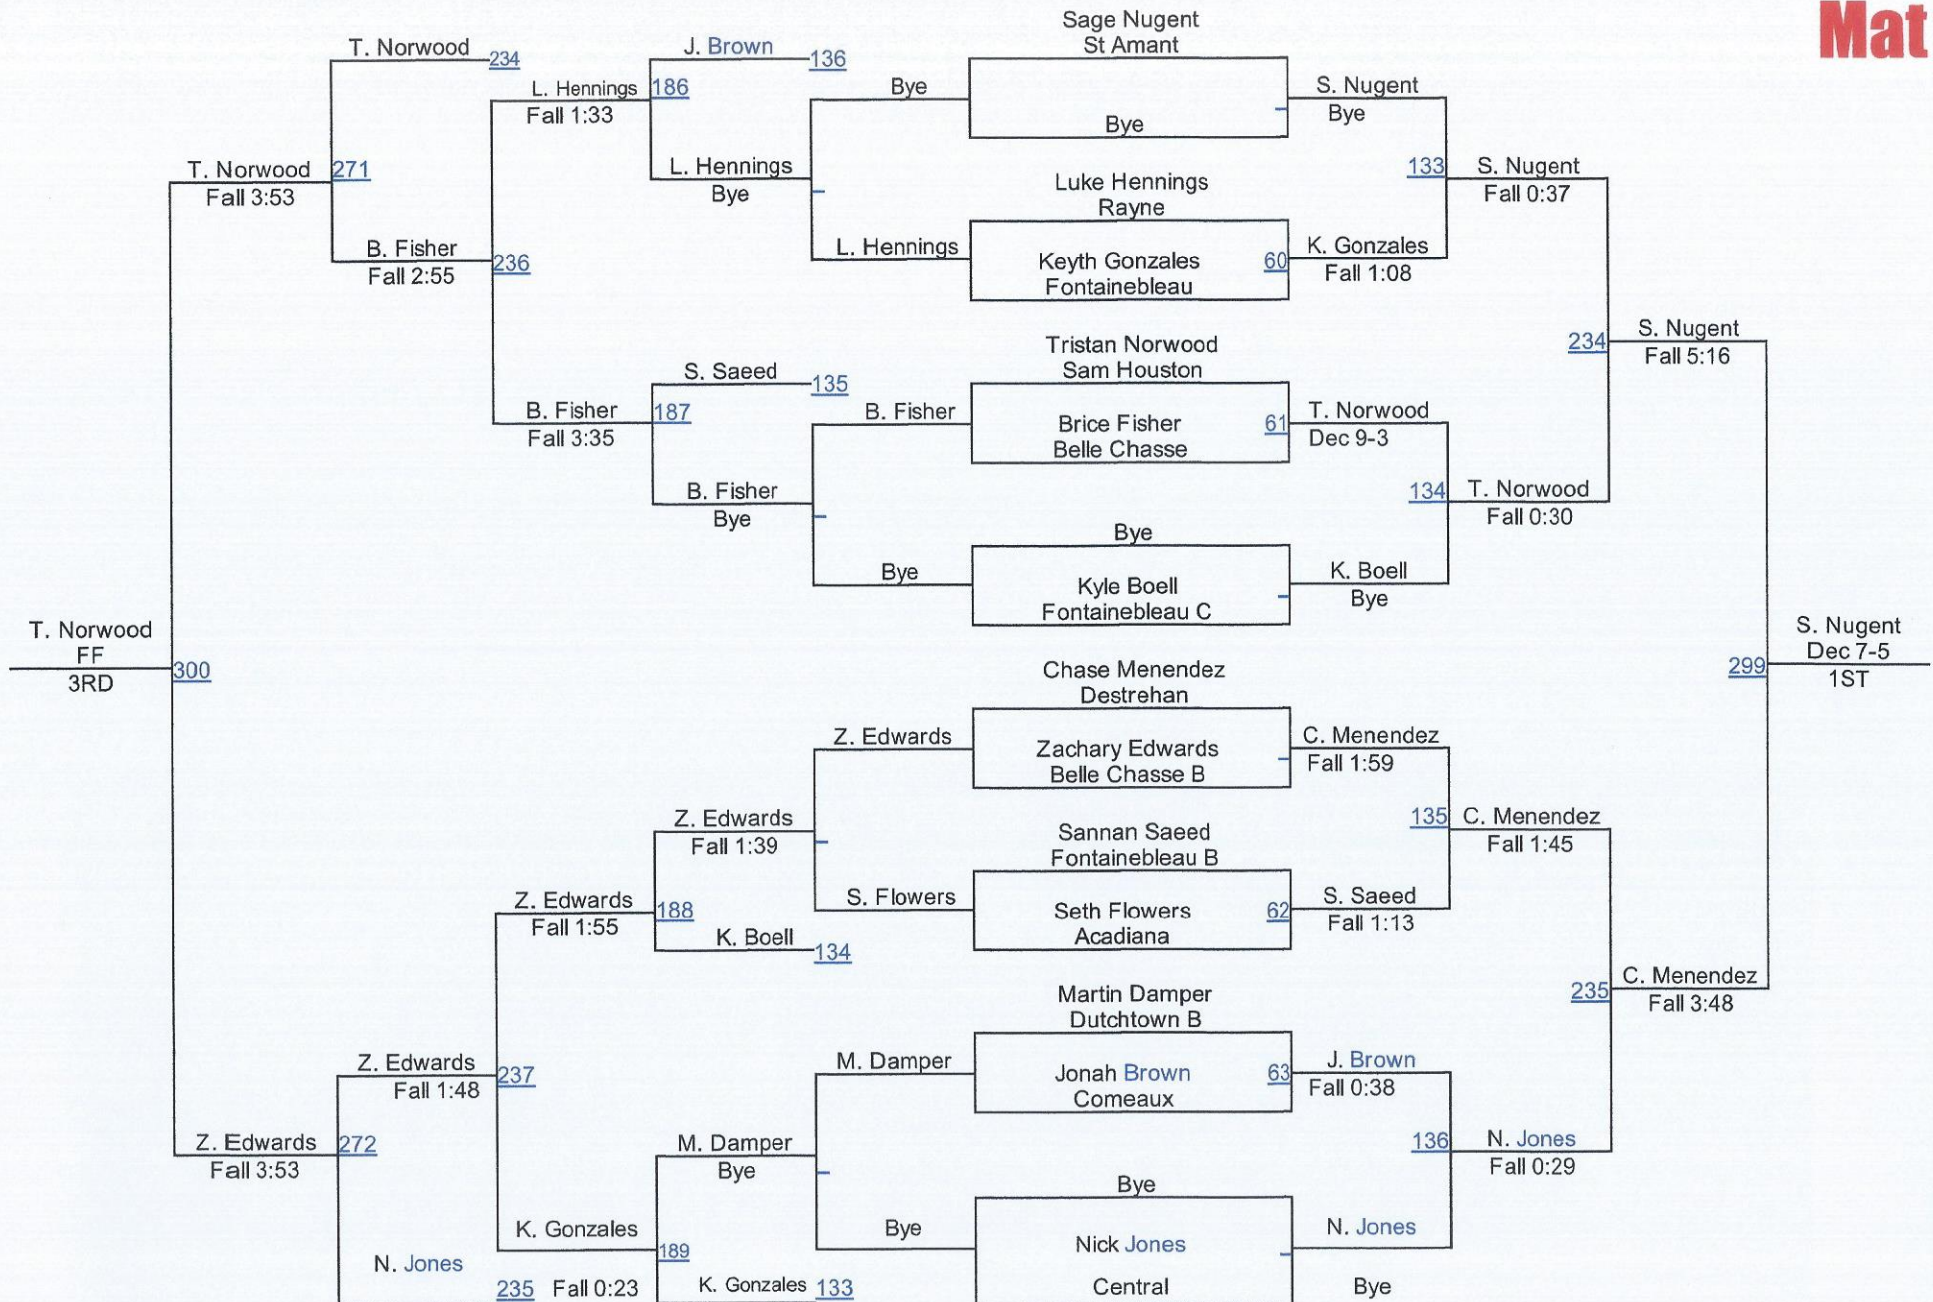

Central High Wrestling Invitational

**Varsity 170
Mat**