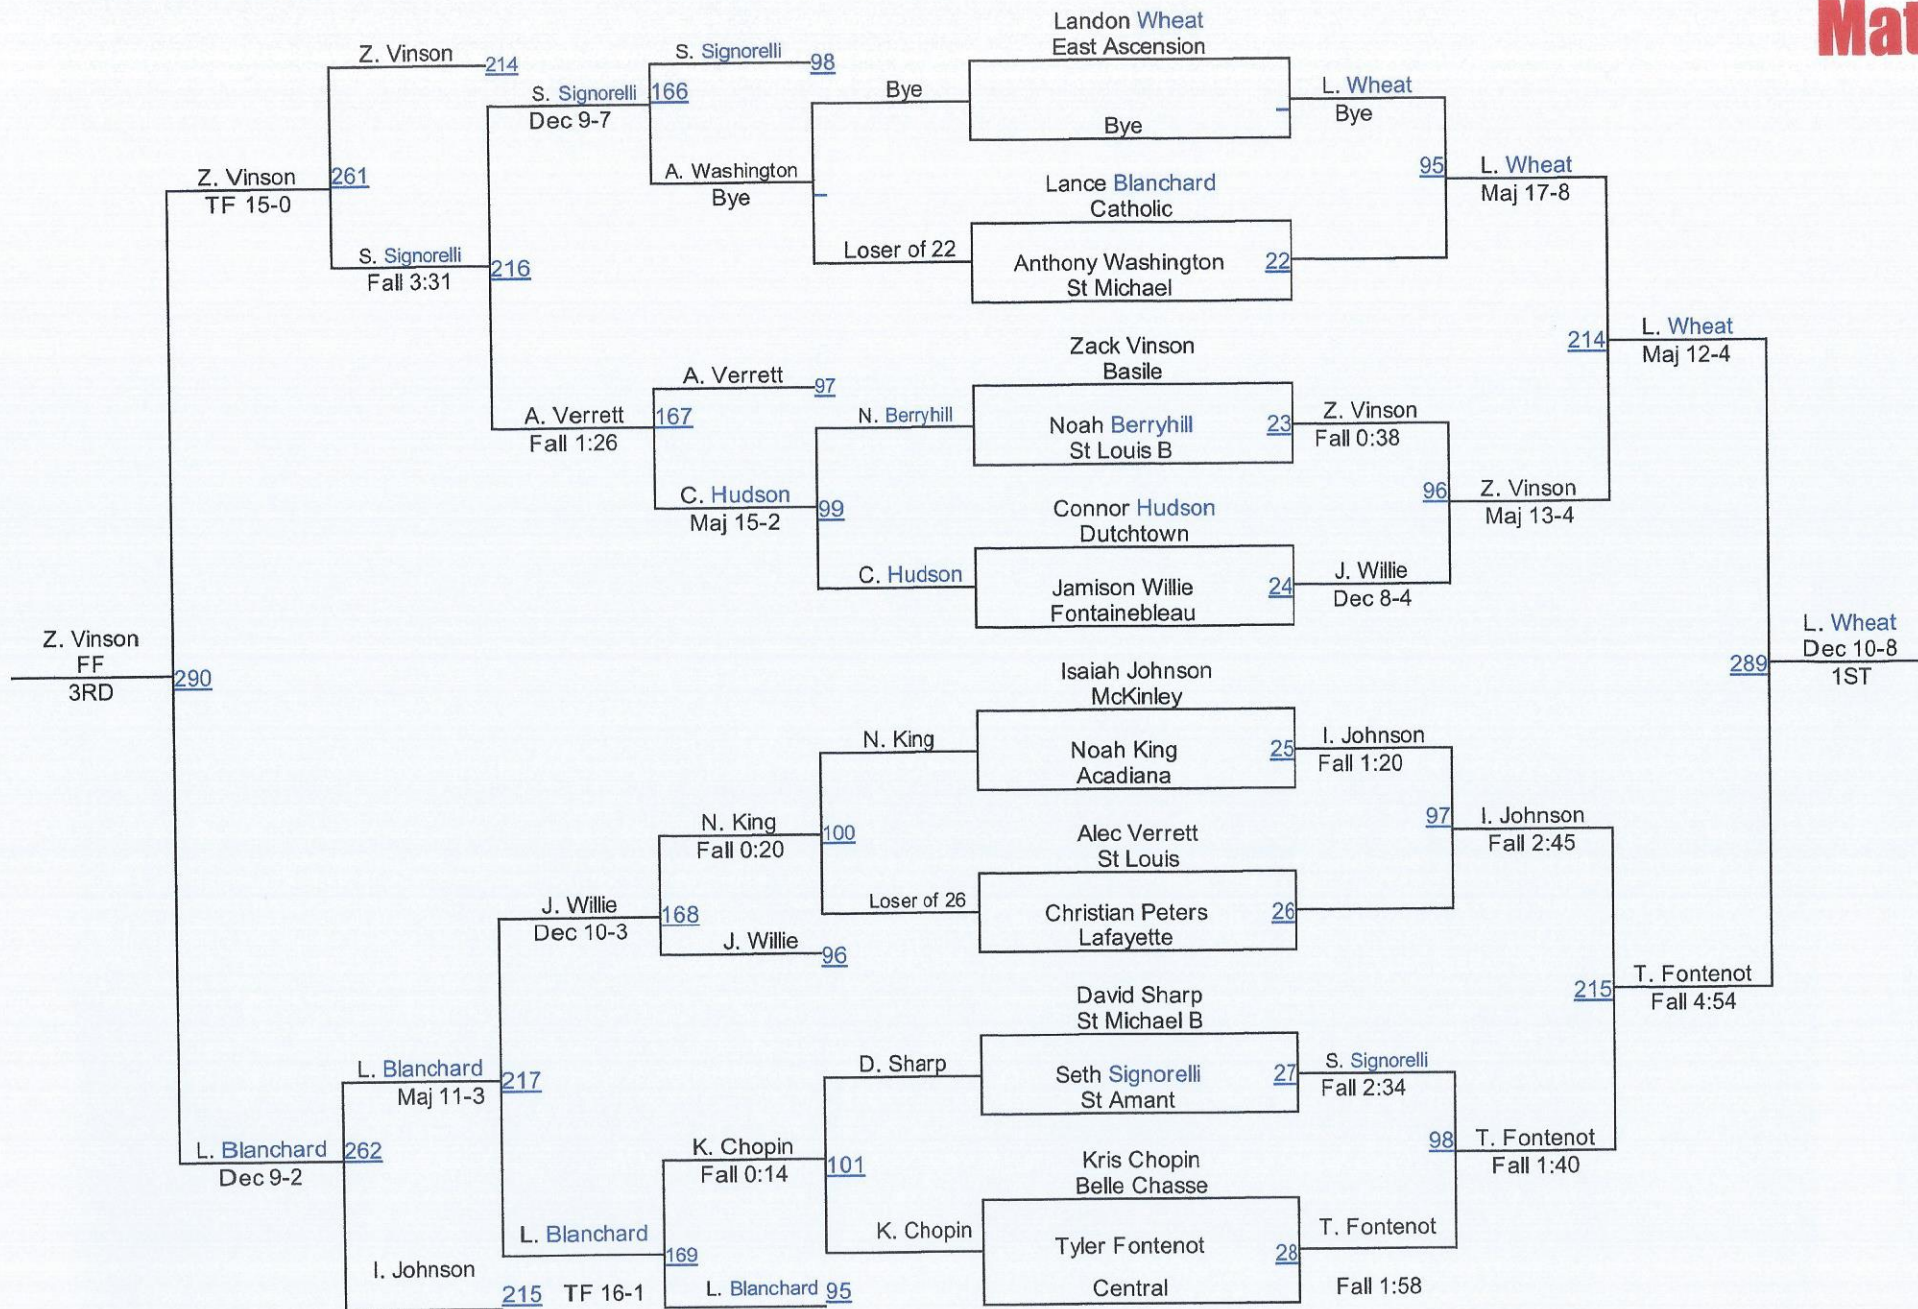

Central High Wrestling Invitational

**Varsity 132
Mat**