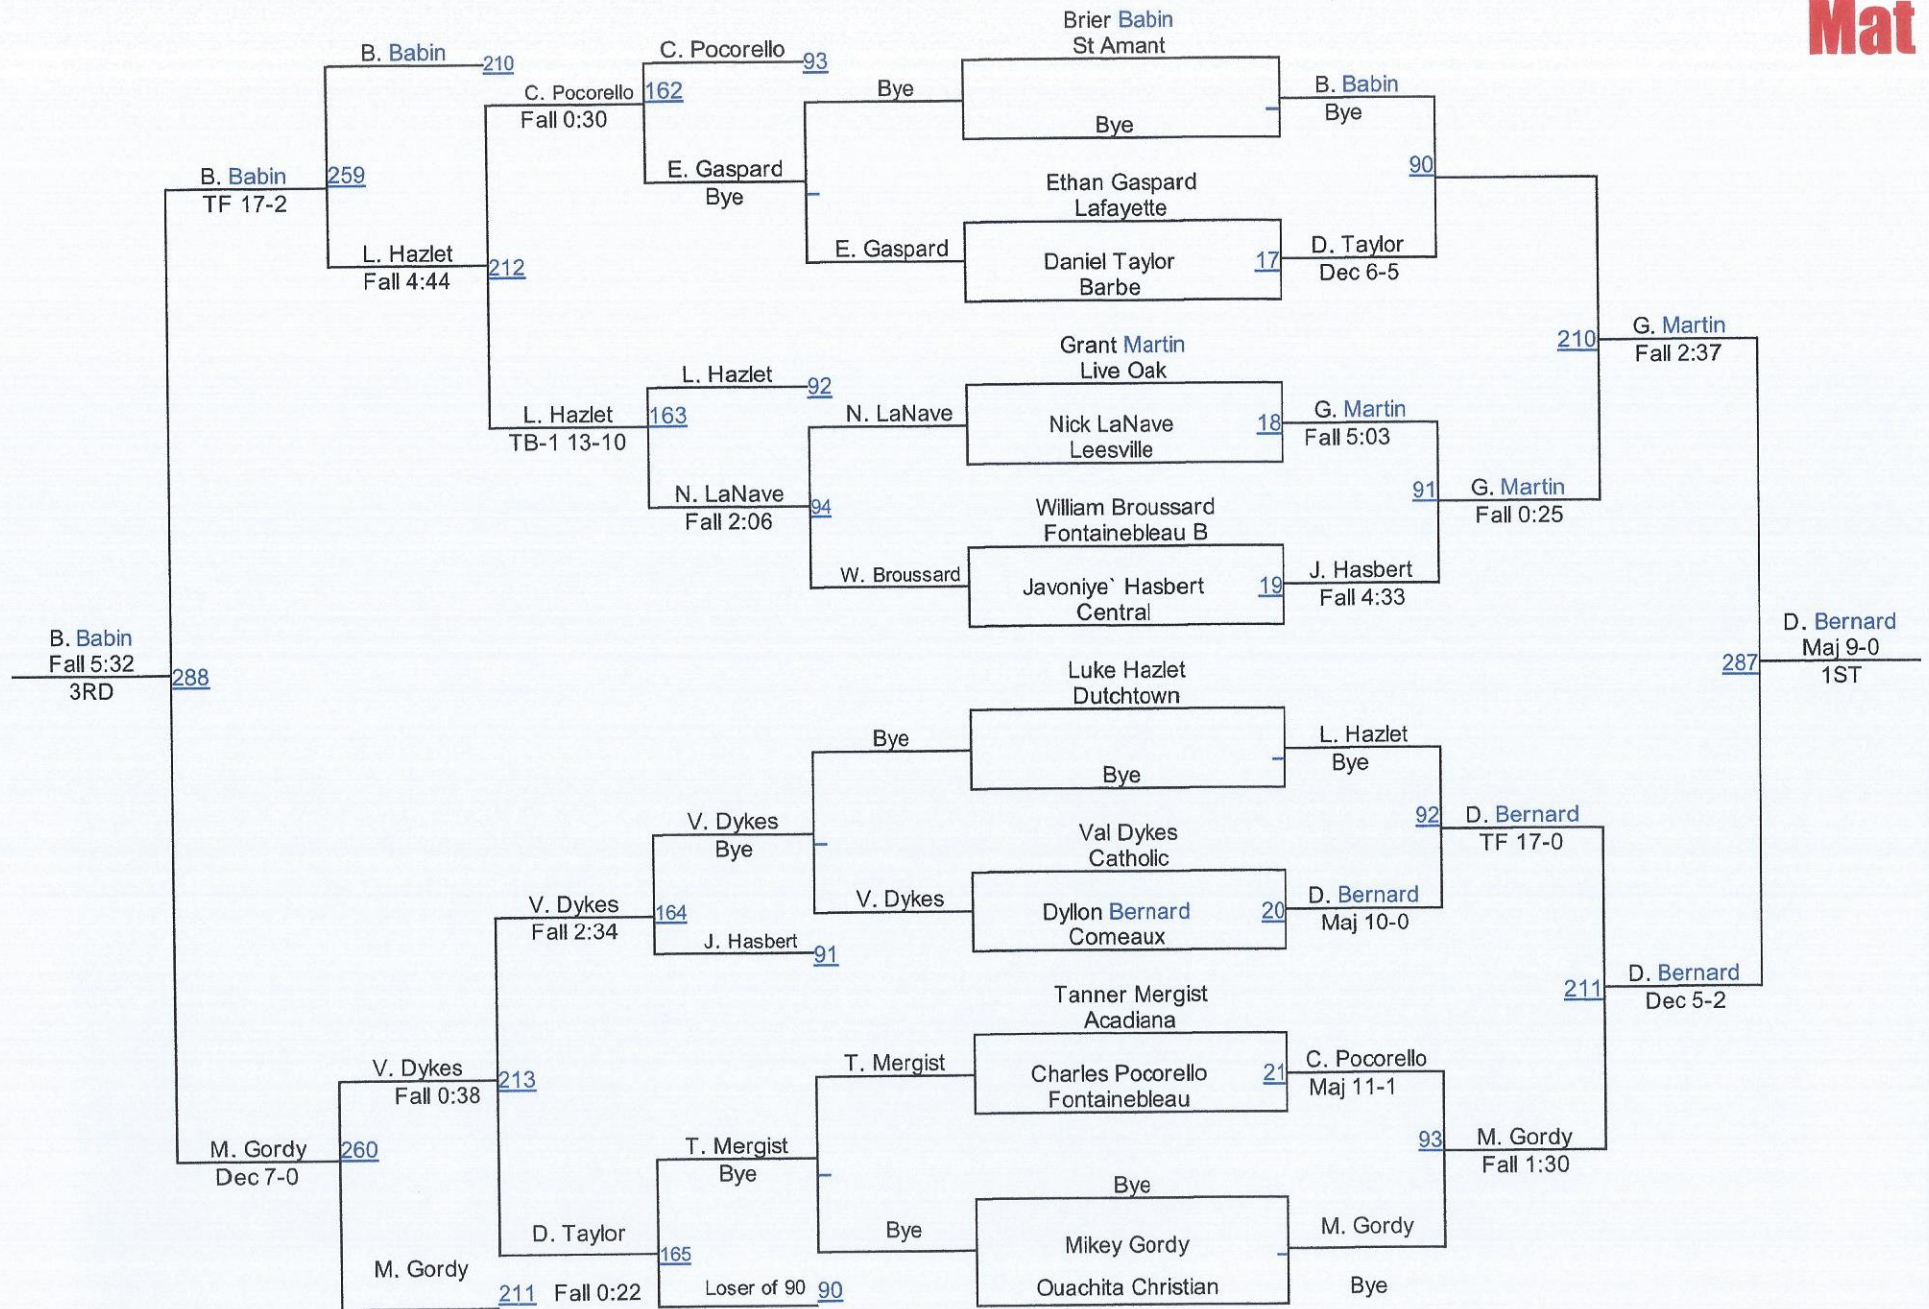

Central High Wrestling Invitational

Varsity 106 Mat

Central High Wrestling Invitational

**Varsity 113
Mat**

Central High Wrestling Invitational

Varsity 120 Mat

Central High Wrestling Invitational

**Varsity 126
Mat**