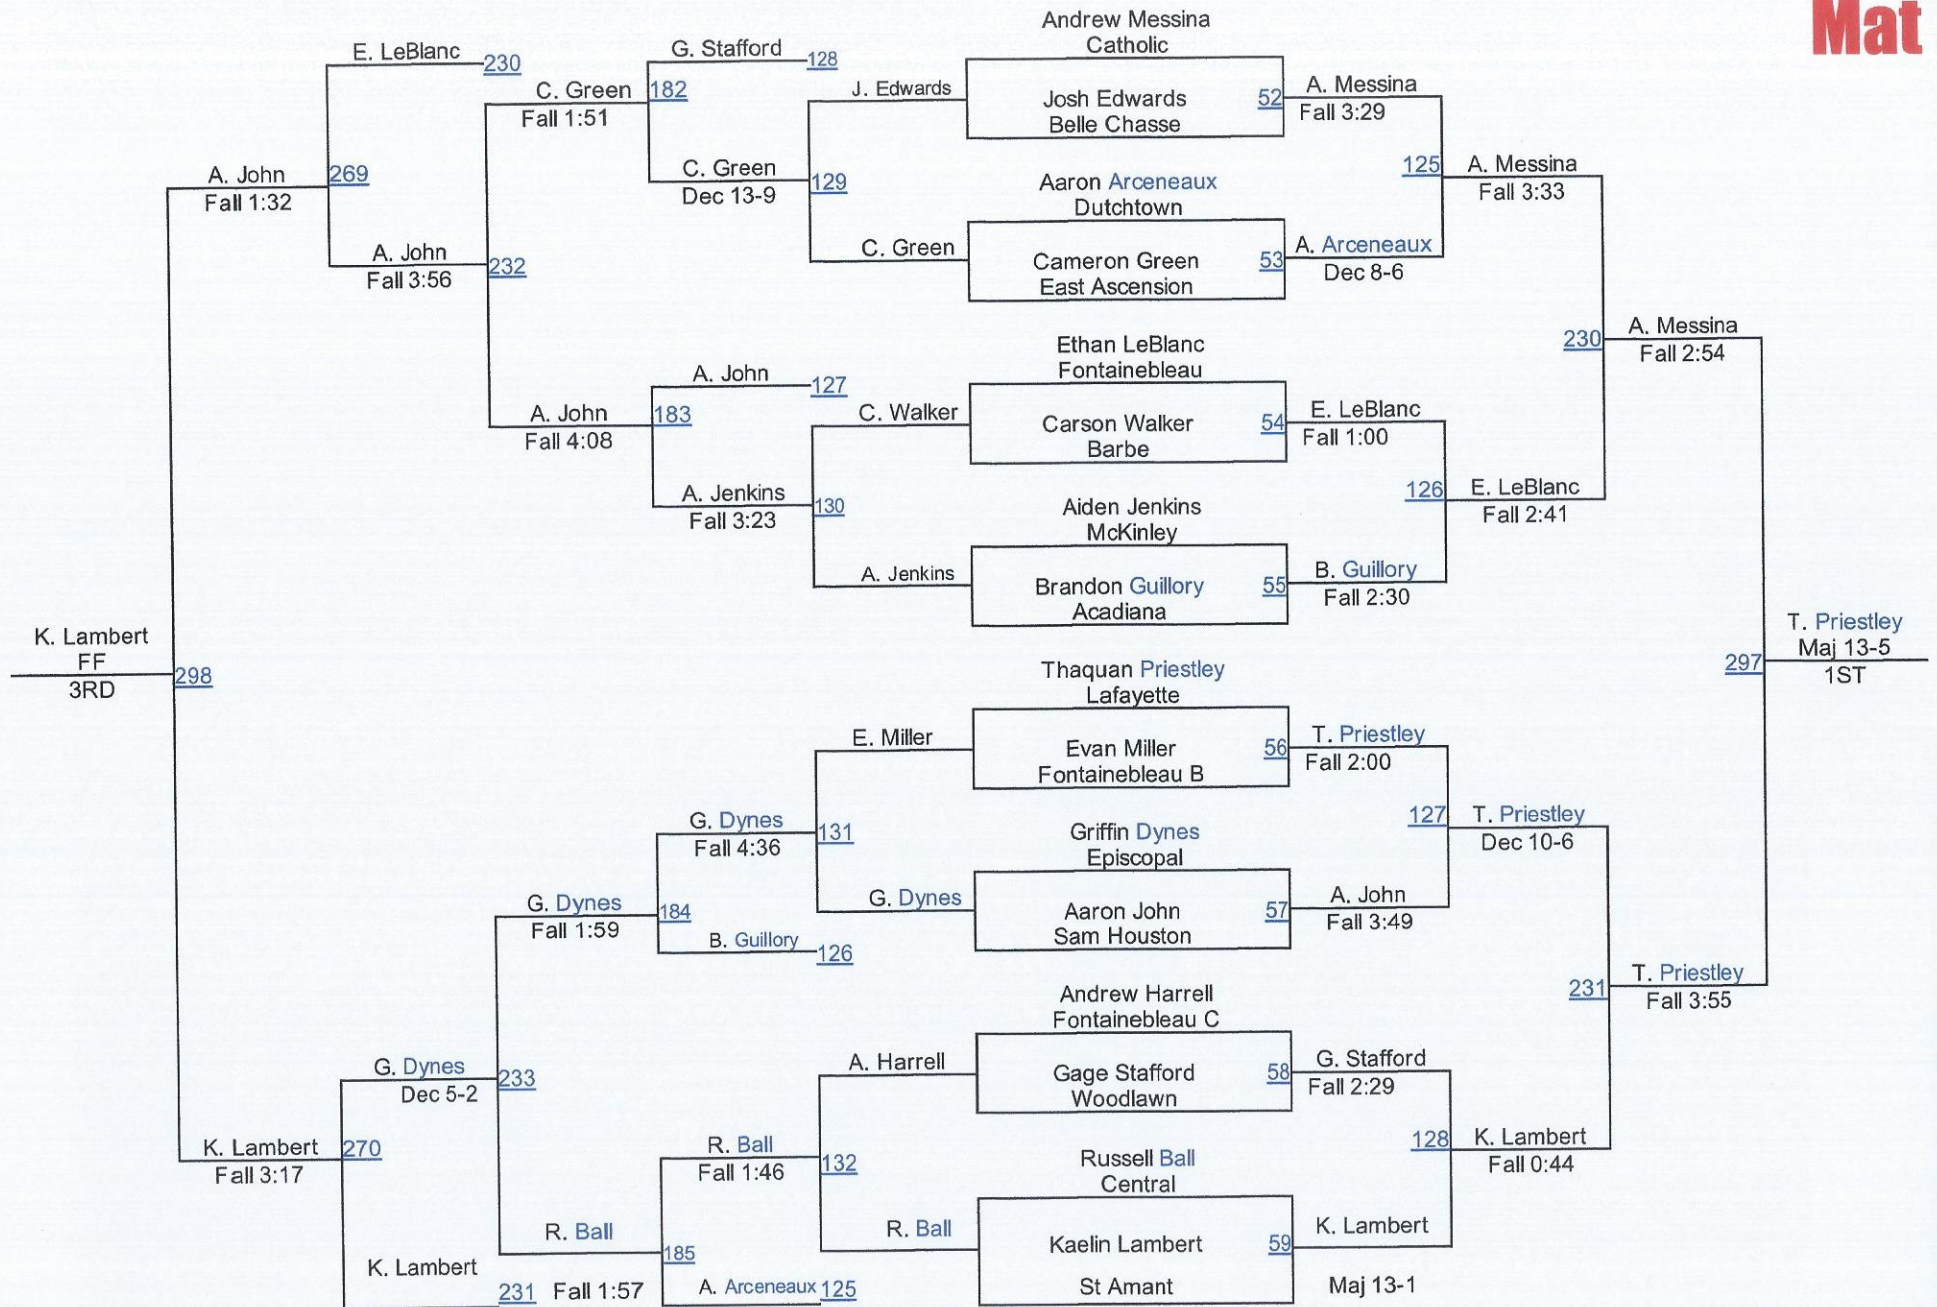

Central High Wrestling Invitational

Varsity 160 Mat