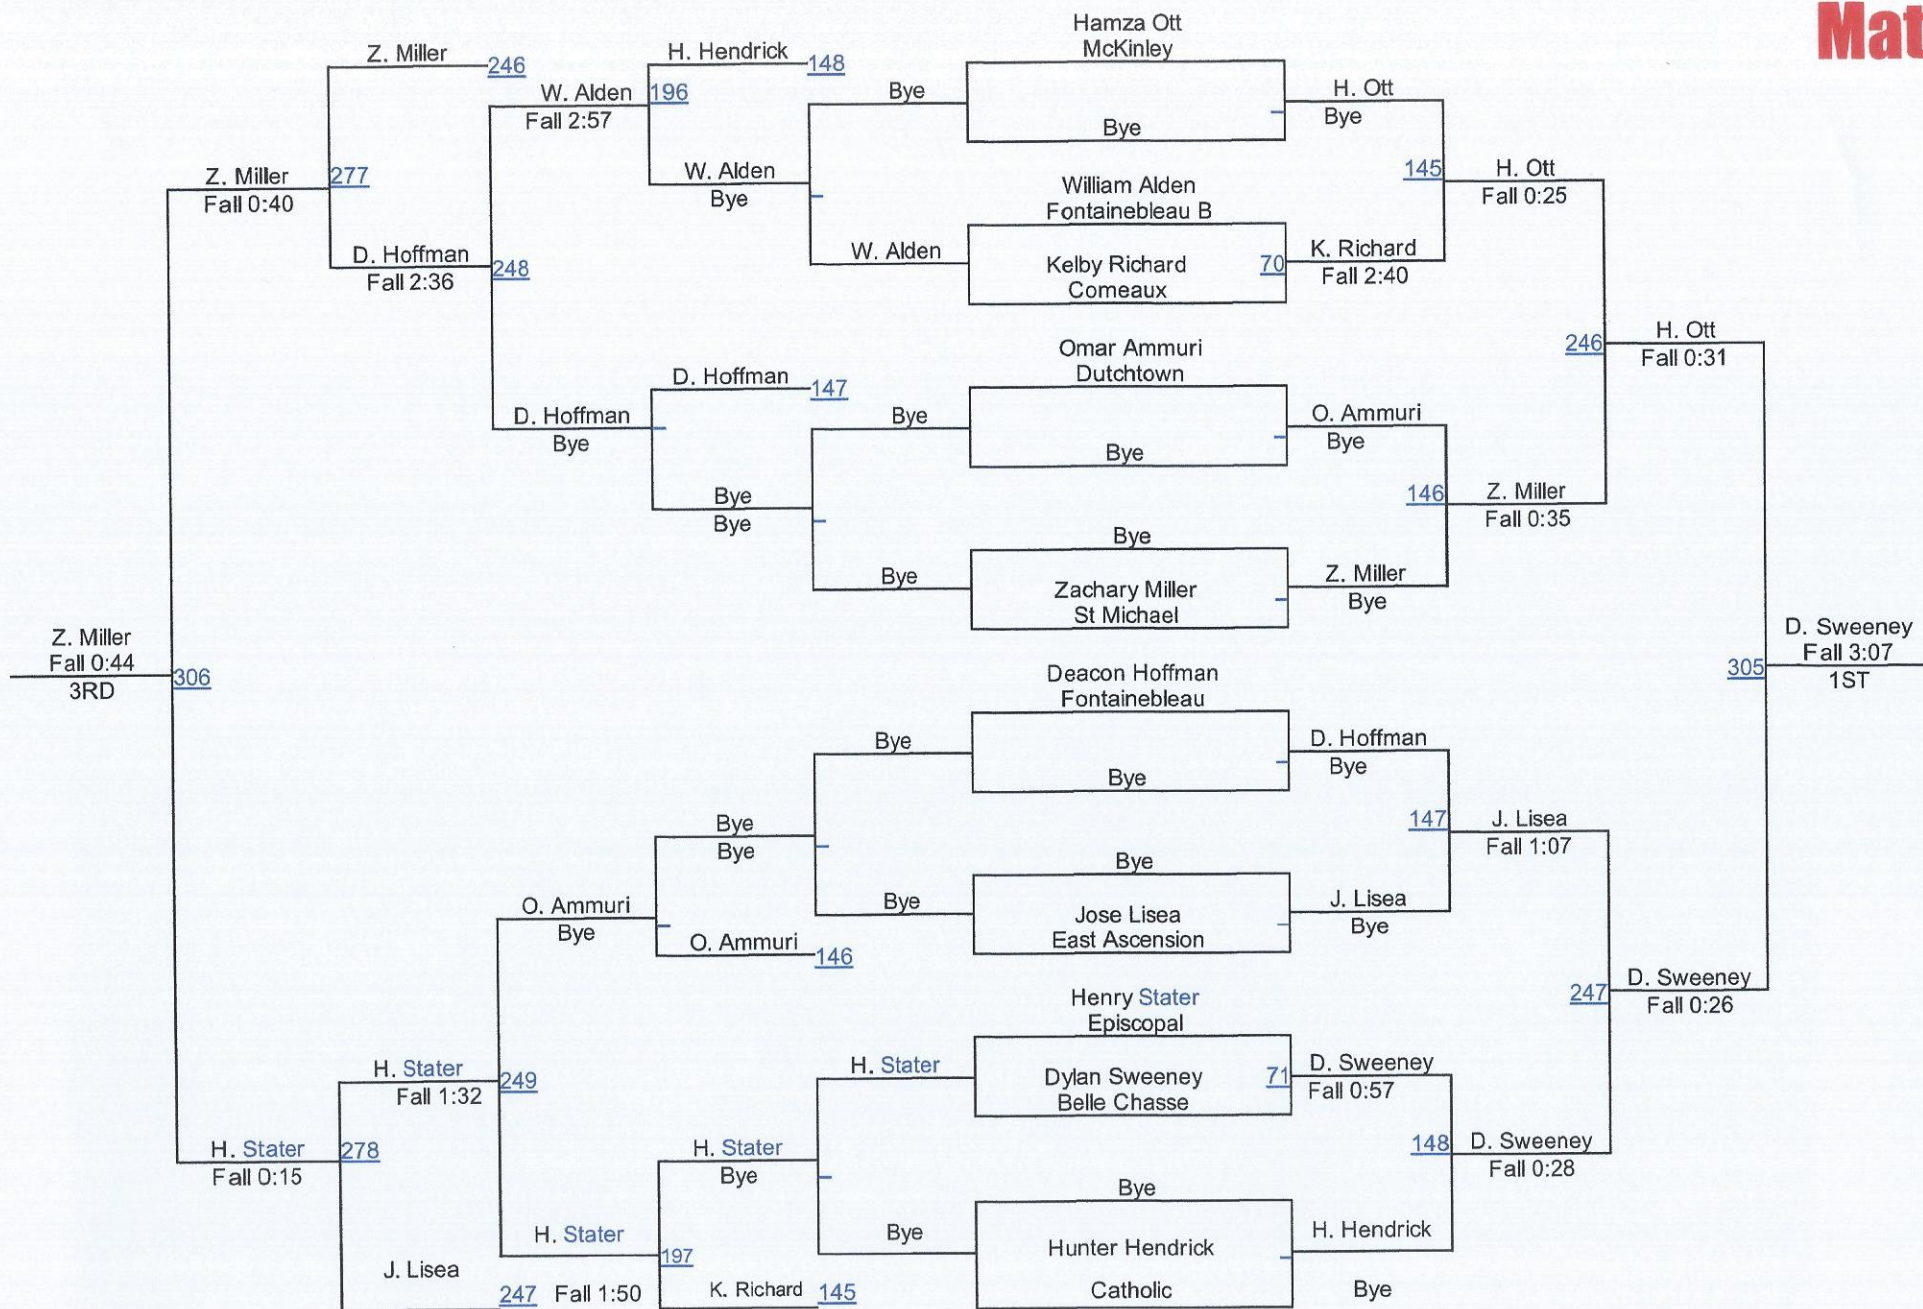

Central High Wrestling Invitational

Varsity 220 Mat