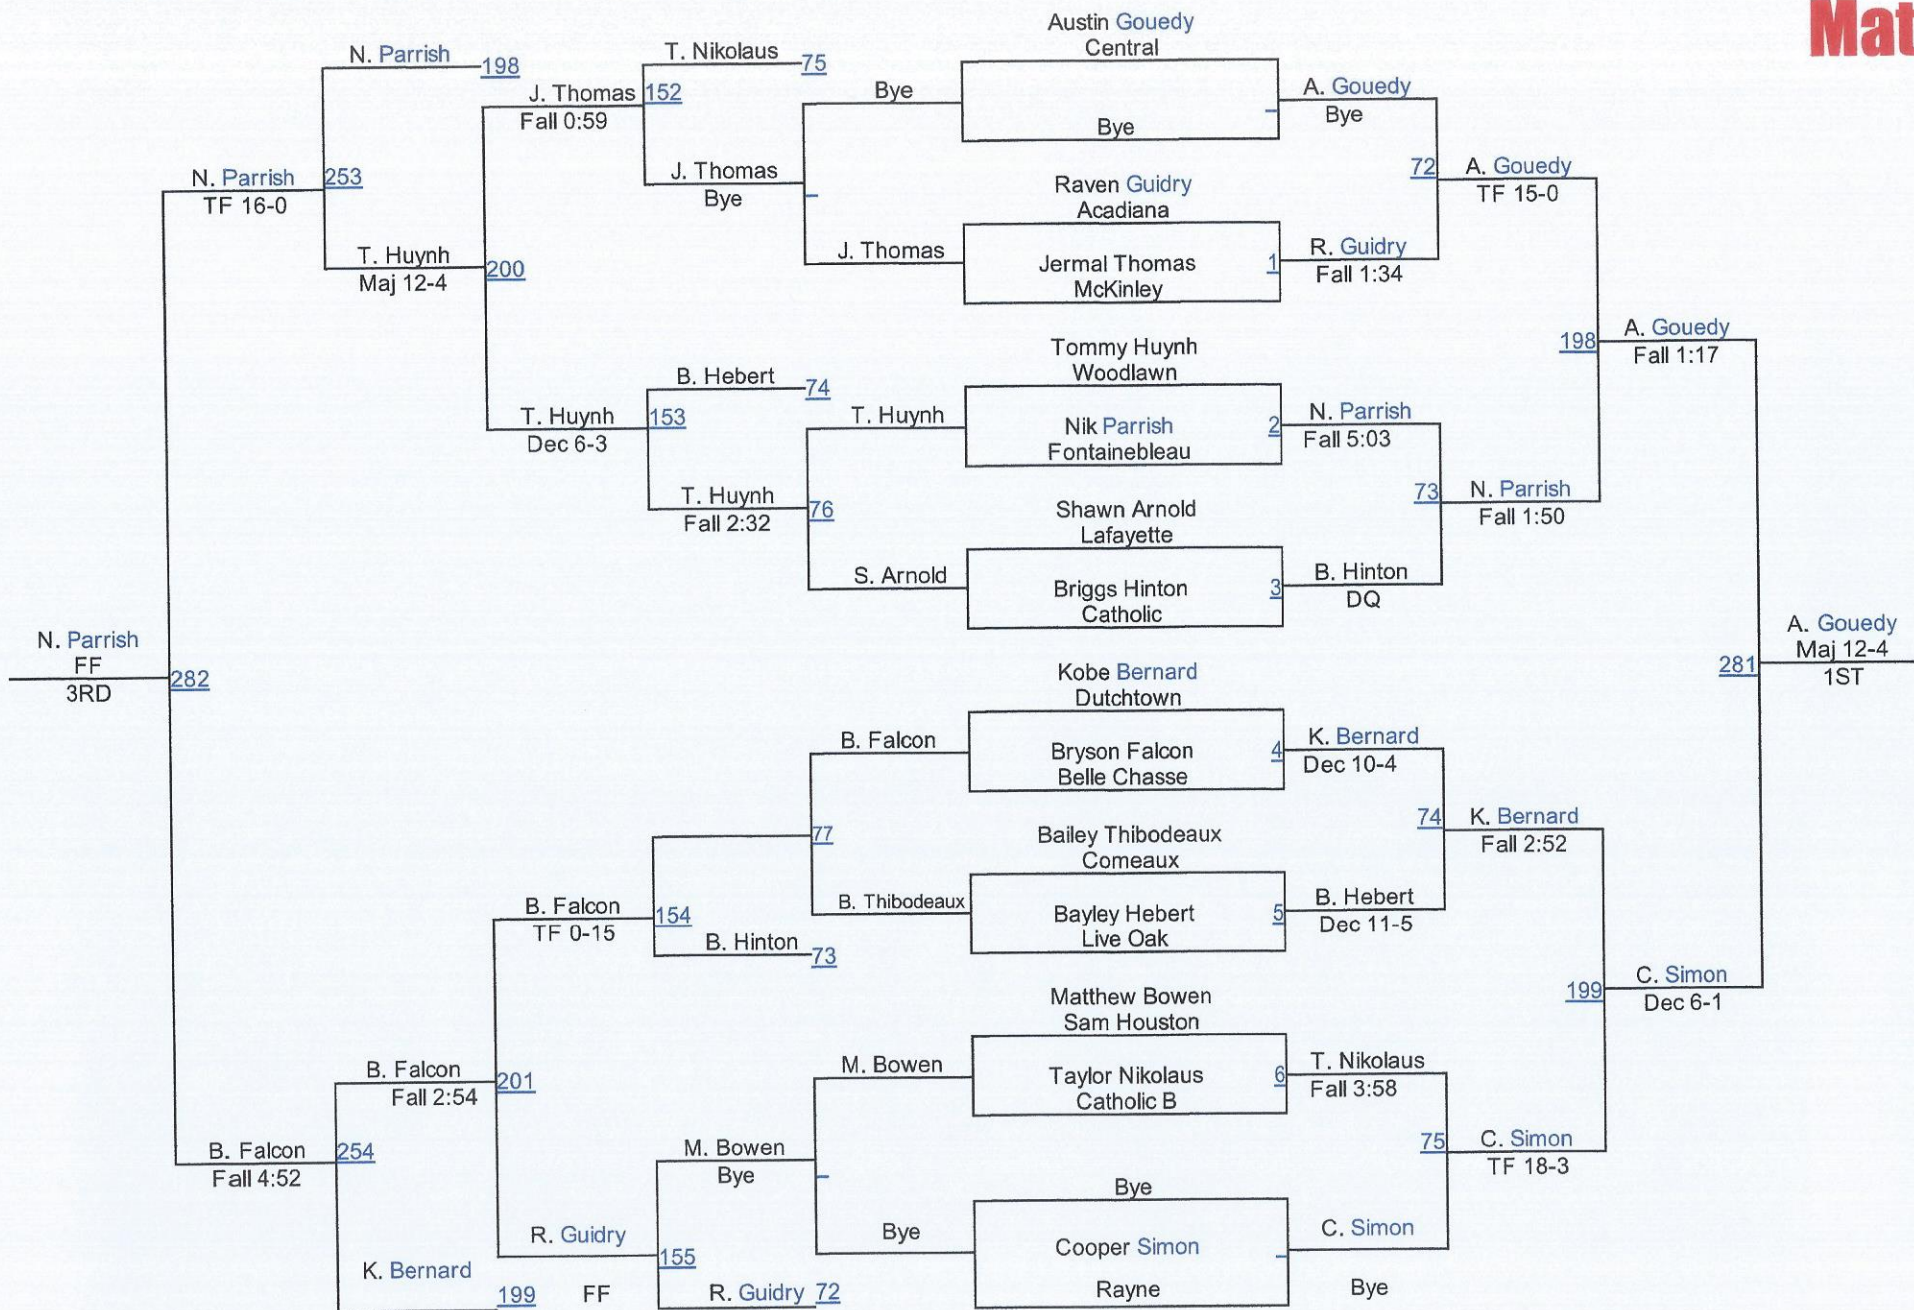

Central High Wrestling Invitational

Varsity 106 Mat

Central High Wrestling Invitational

**Varsity 113
Mat**

Central High Wrestling Invitational

Varsity 120 Mat

Central High Wrestling Invitational

**Varsity 126
Mat**