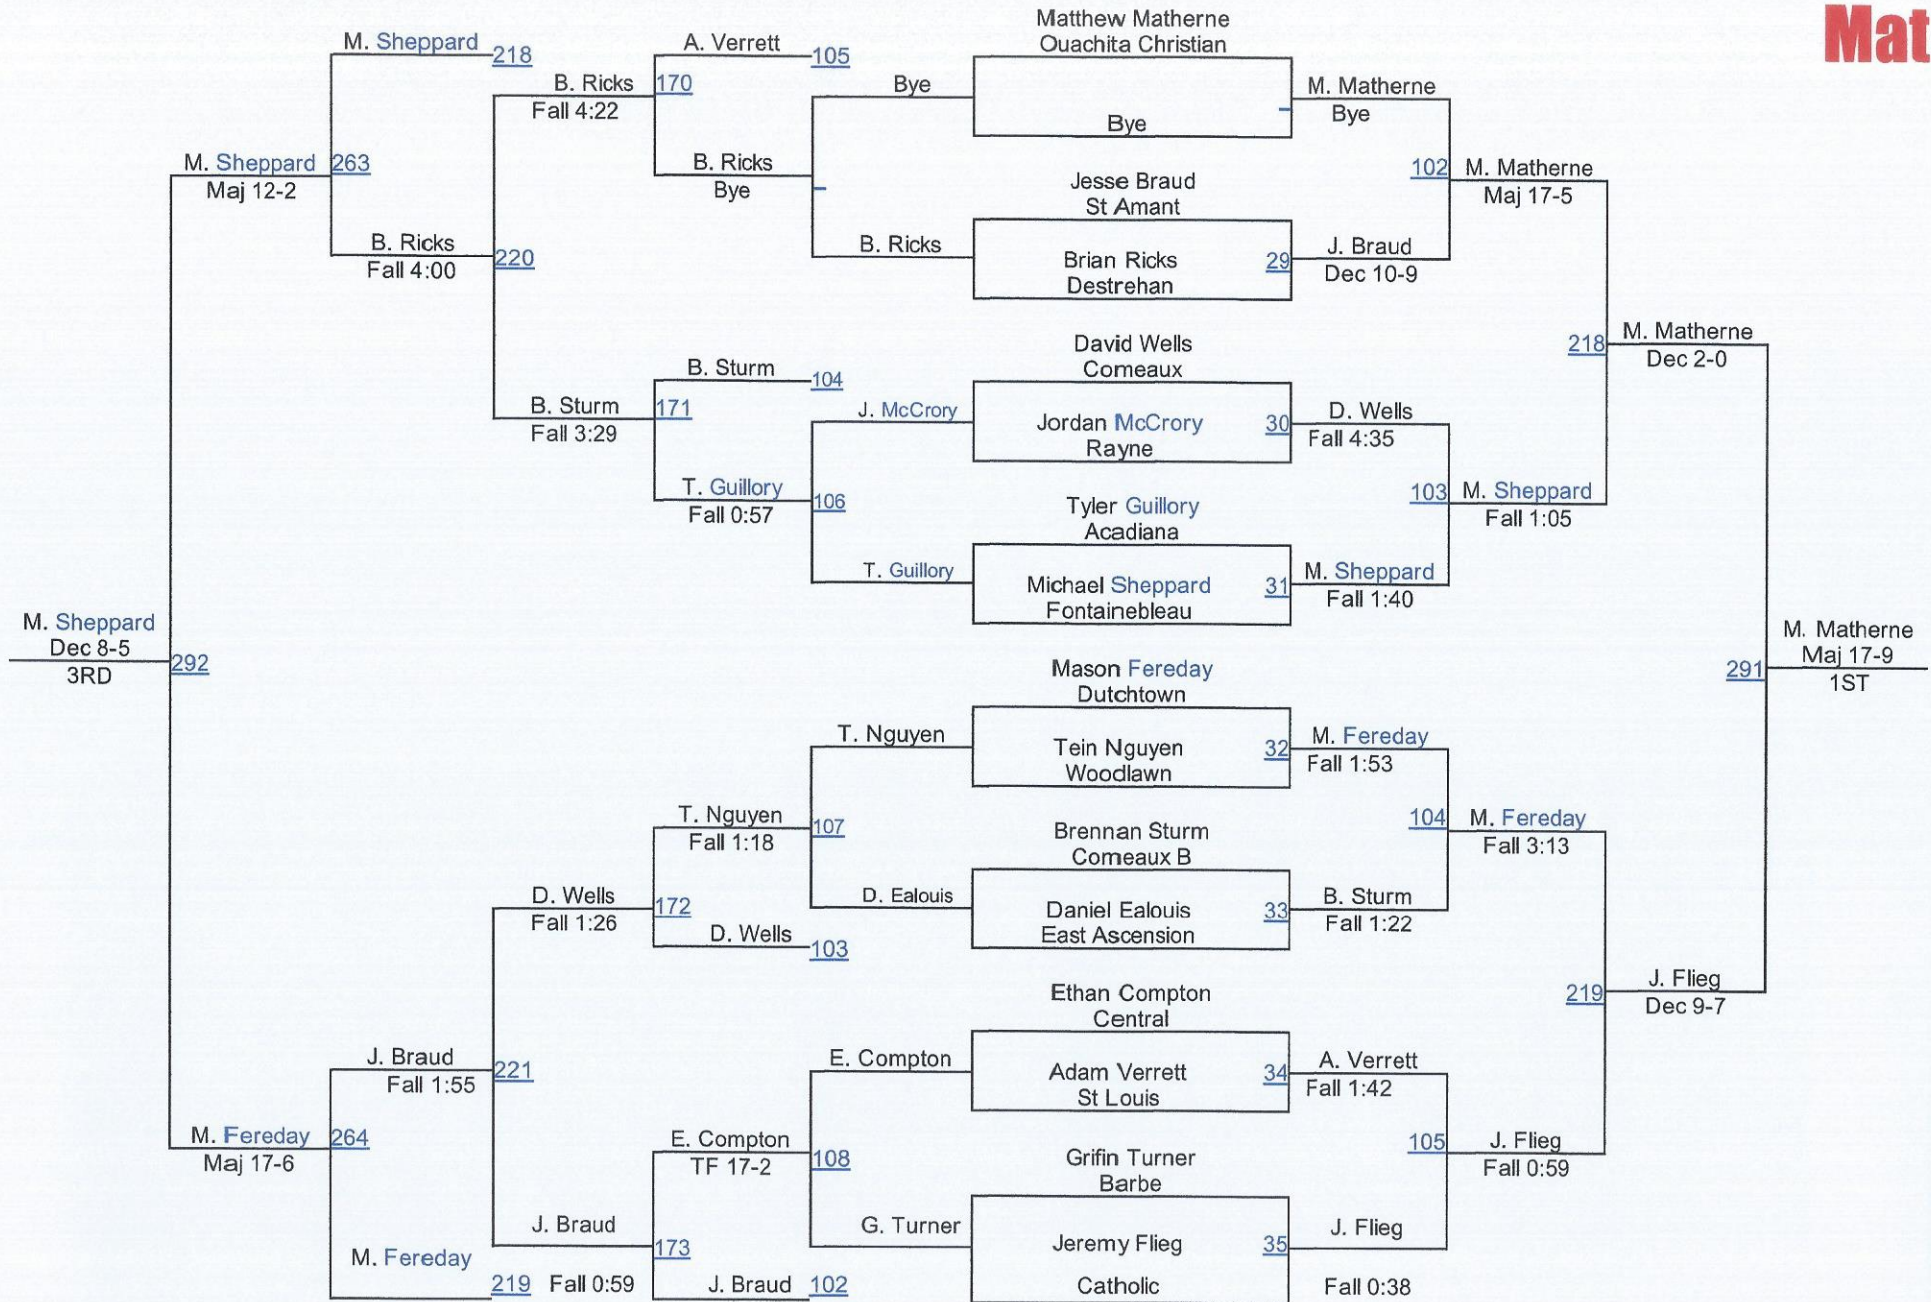

Central High Wrestling Invitational

**Varsity 138
Mat**