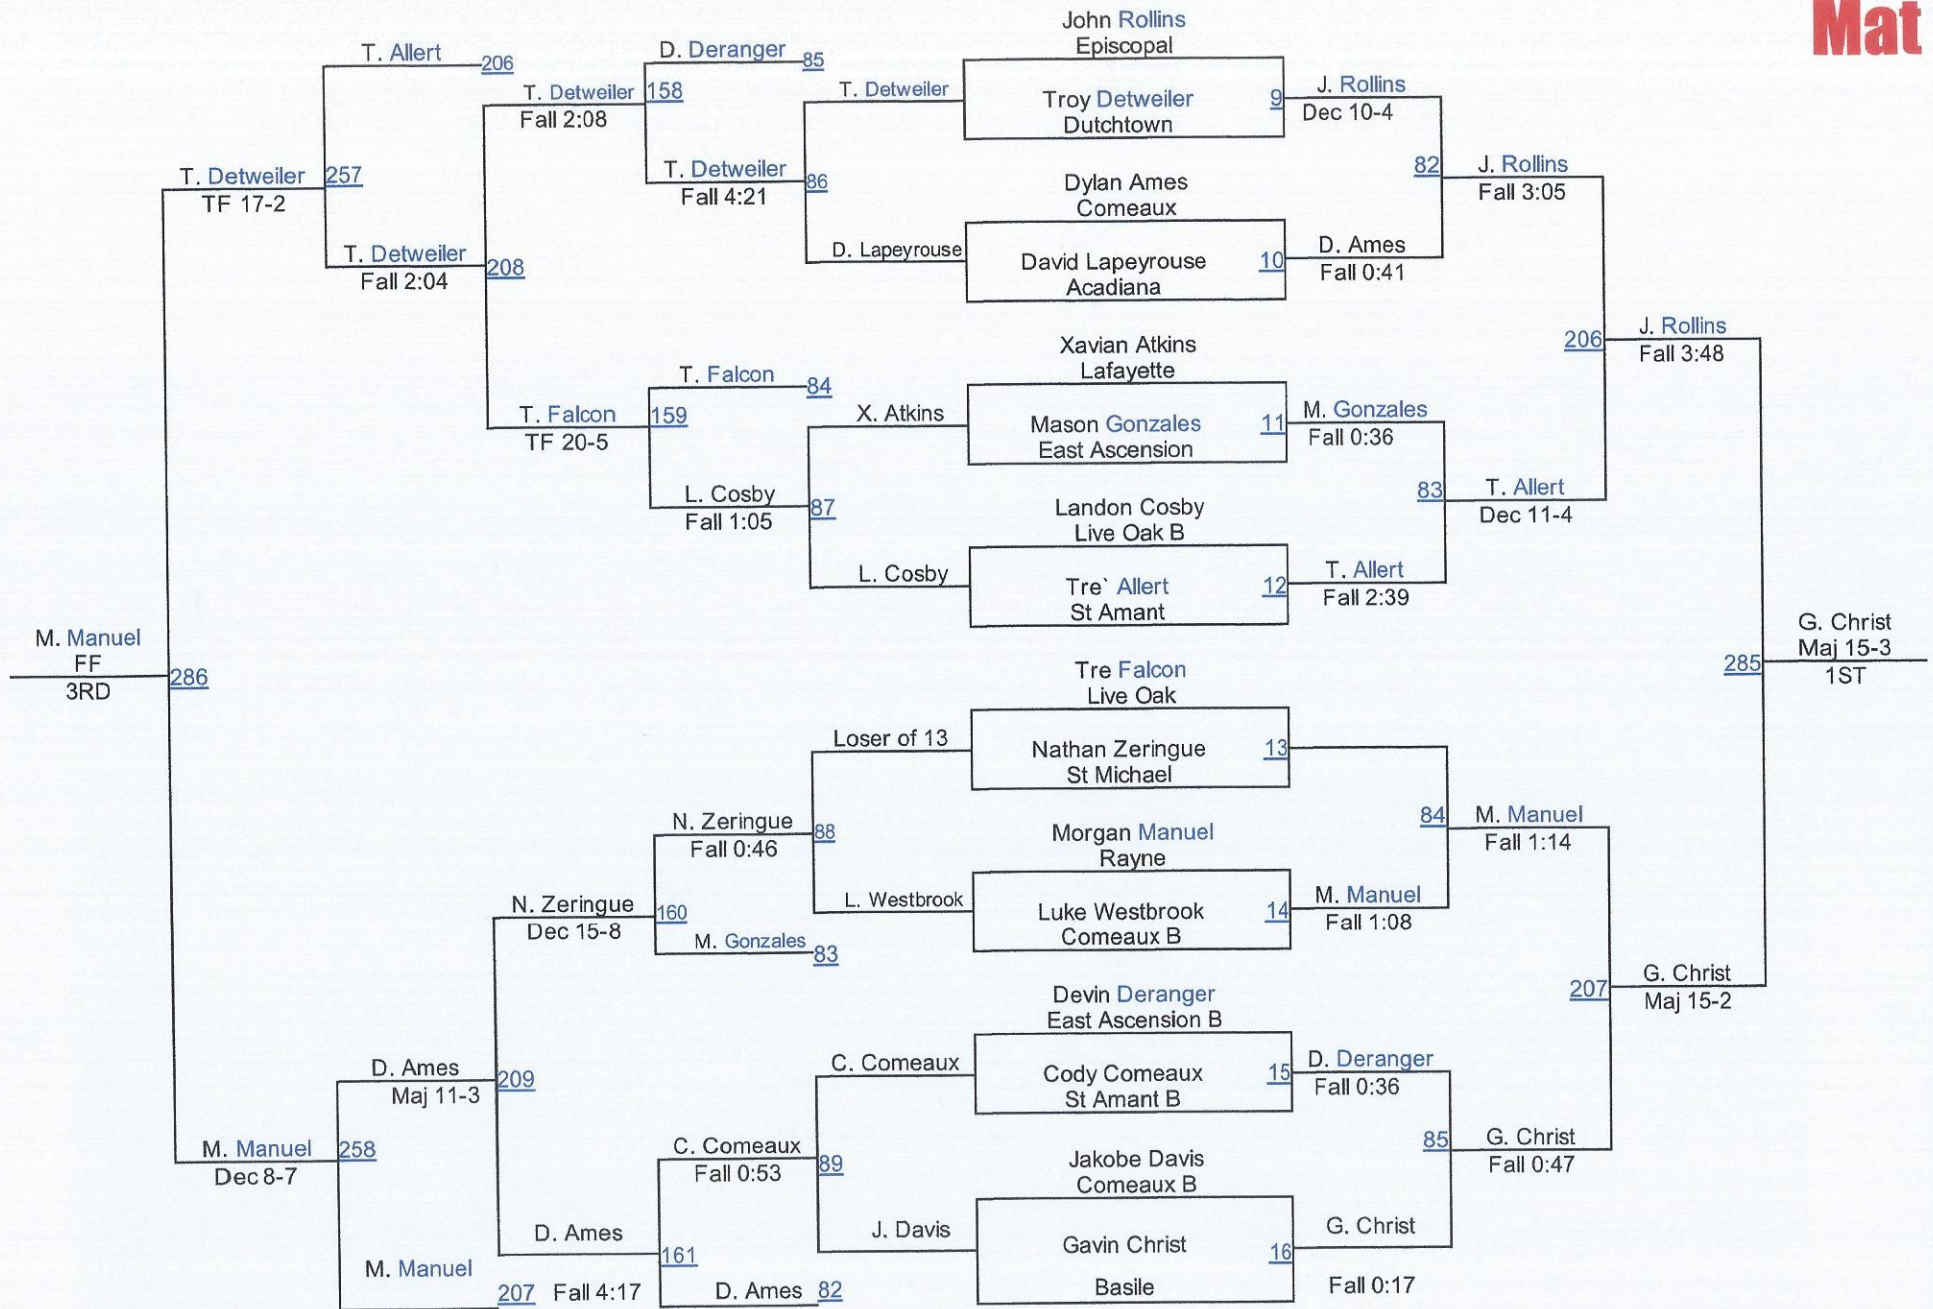

Central High Wrestling Invitational

Varsity 106 Mat

Central High Wrestling Invitational

**Varsity 113
Mat**

Central High Wrestling Invitational

Varsity 120 Mat

Central High Wrestling Invitational

**Varsity 126
Mat**