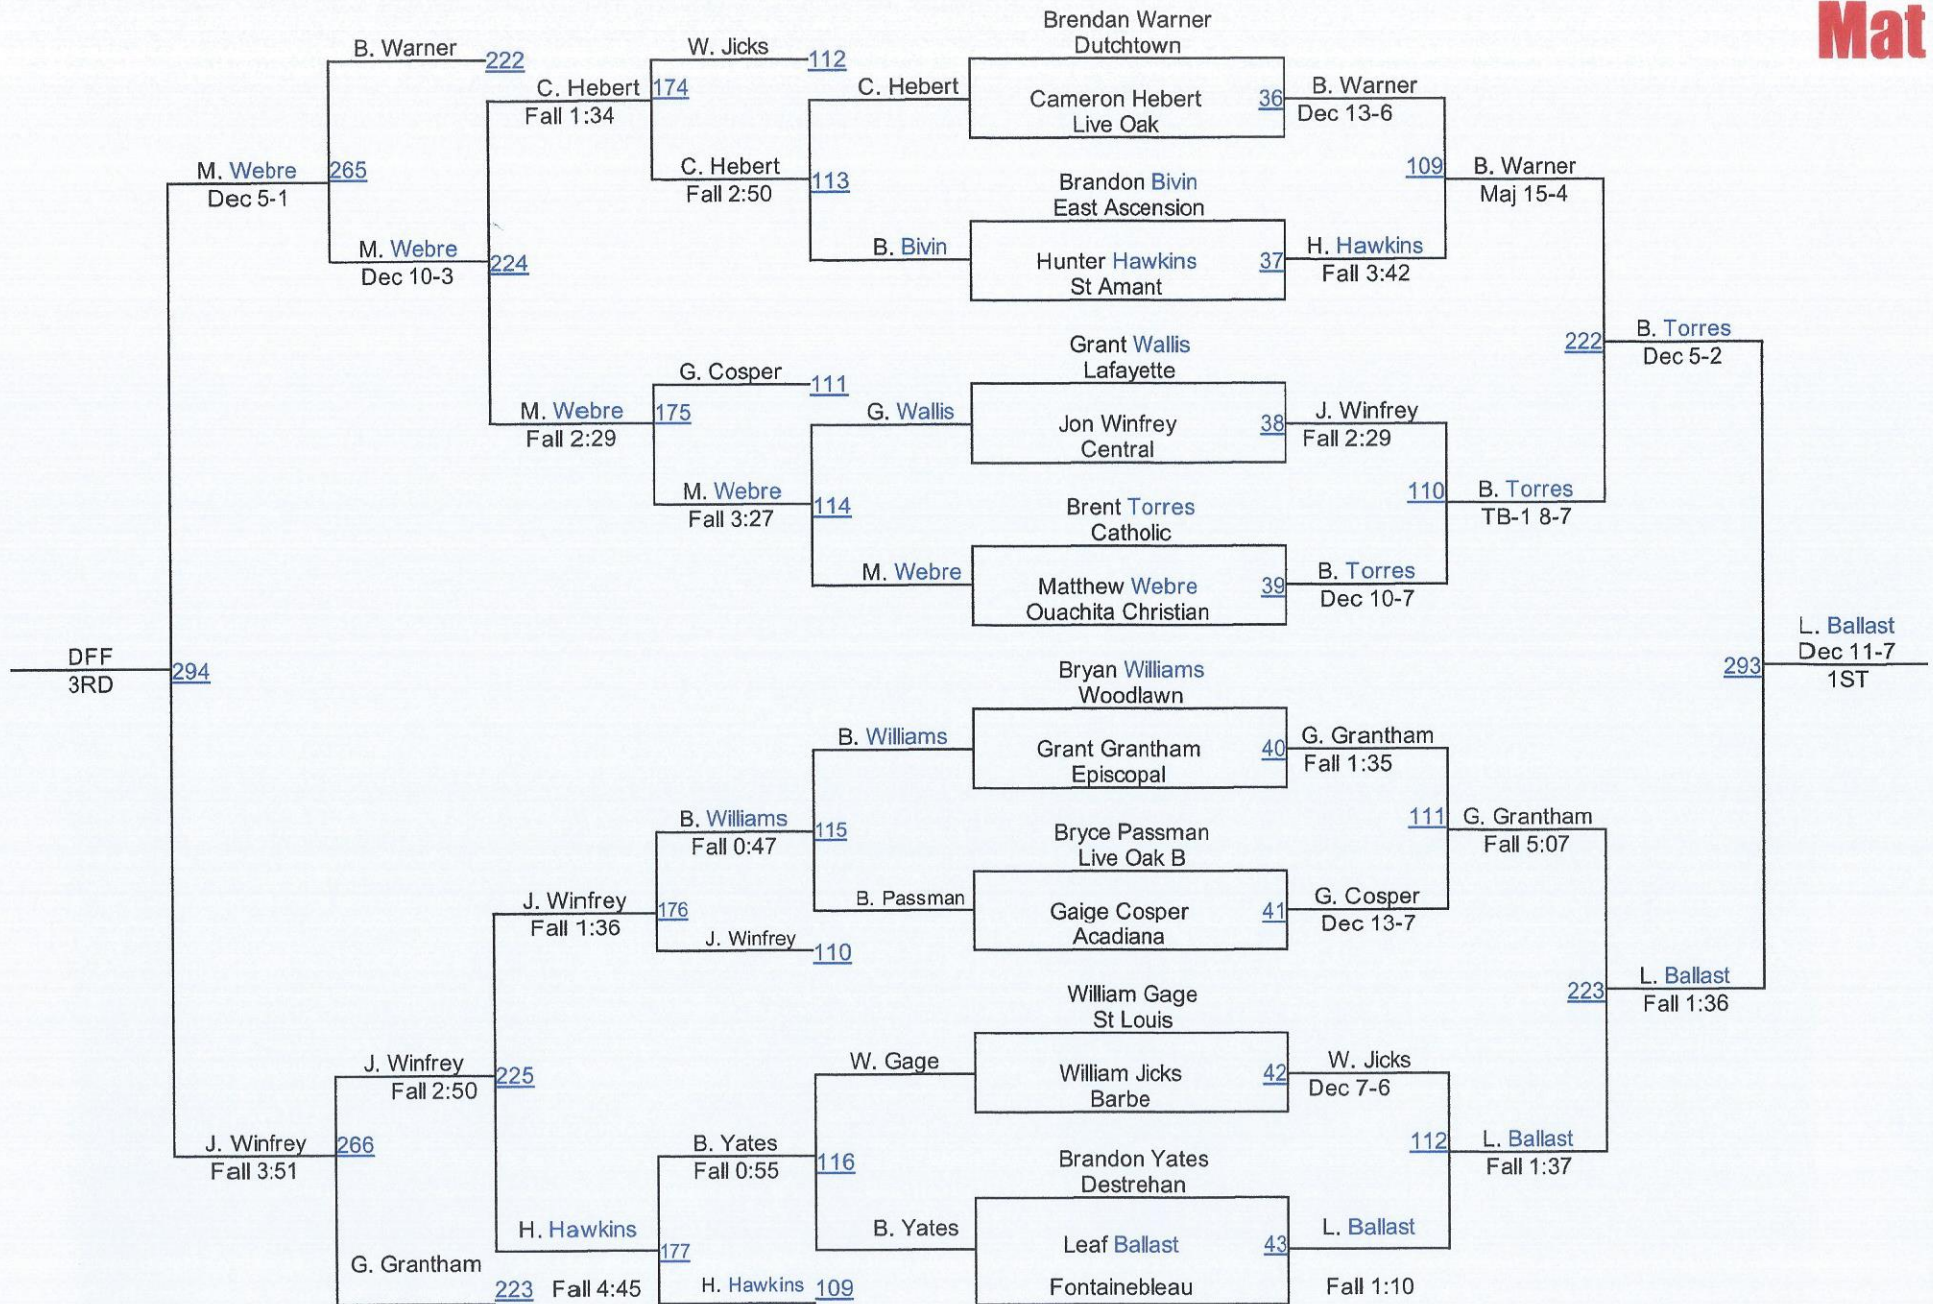

Central High Wrestling Invitational

**Varsity 132
Mat**

Central High Wrestling Invitational

**Varsity 138
Mat**

Central High Wrestling Invitational

Varsity 145 Mat

Central High Wrestling Invitational

**Varsity 152
Mat**