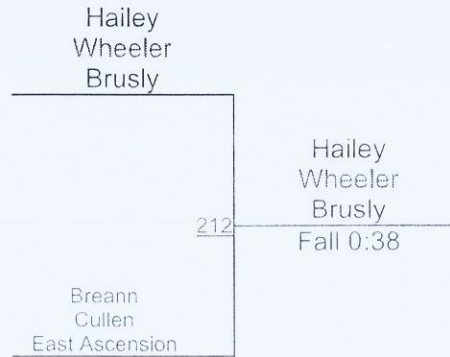

2ND

B. Rogers (East Ascension)

3RD

2022 Griffin Open

JV Select (G) 182-195

Round 1

Round 2

Round 3

S. Gautro (Brusly)
1ST

T. Randall (Acadiana)
2ND

2022 Griffin Open

JV Select (G) 285

Round 1

Round 2

Round 3

H. Wheeler (Brusly)
1ST