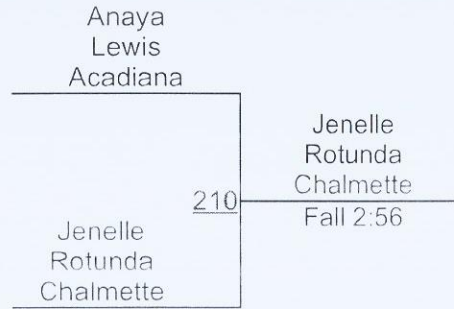

WRESTLERS

- M. Solis (Lafayette)
- K. Williamson (Dutchtown)
- S. Daley (Brusly)
- L. Velasquez (Lafayette)

- S. Daley (Brusly)
1ST
- M. Solis (Lafayette)
2ND
- L. Velasquez (Lafayette)
3RD
- K. Williamson (Dutchtown)
4TH

2022 Griffin Open

JV Select (G) 145-152

Round 1

Round 2

Round 3

K. Howell (Brusly)
1ST

R. Garnier (Dutchtown)
2ND

P. Craig (Live Oak)
3RD

2022 Griffin Open

JV Select (G) 160-170

Round 1

Round 2

Round 3

J. Rotunda (Chalmette)

1ST

A. Lewis (Acadiana)