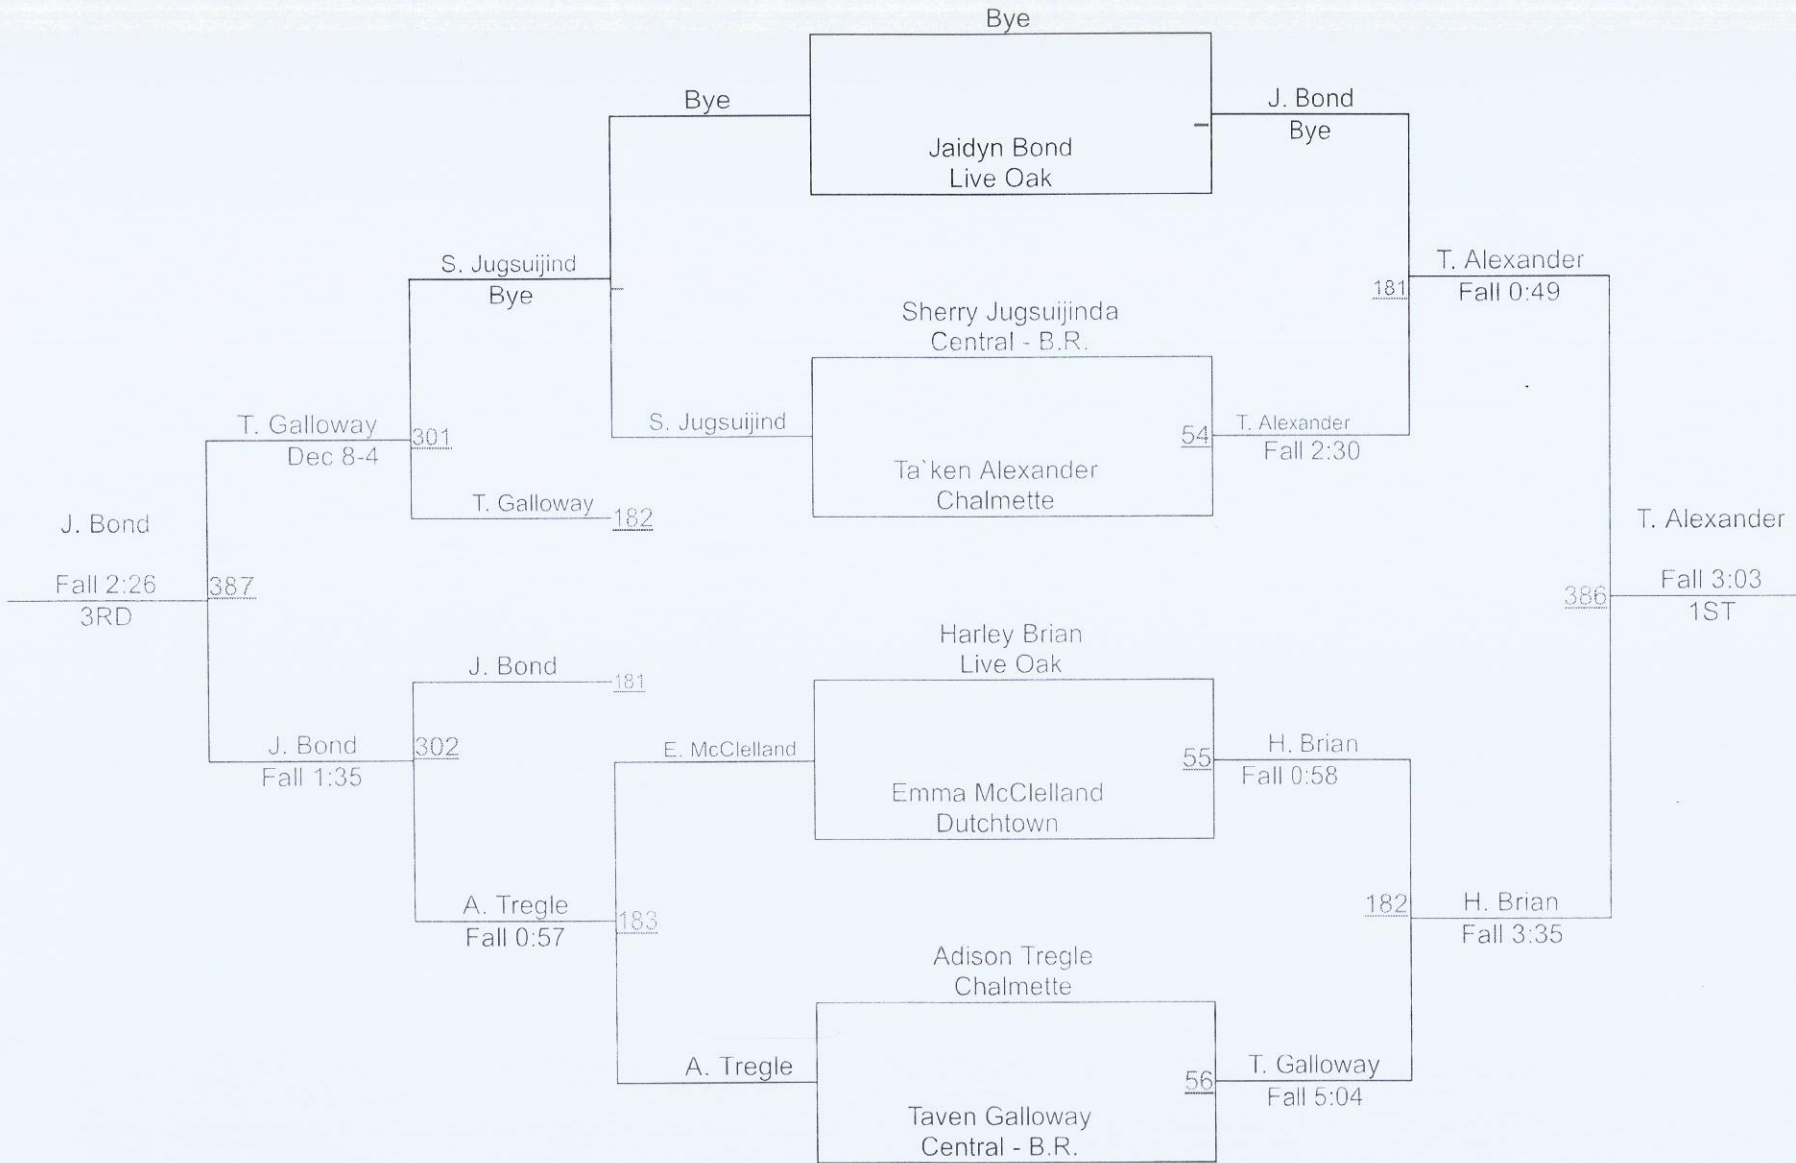

2022 Griffin Open

Varsity 220

2022 Griffin Open

Varsity 285

2022 Griffin Open

JV Select (G) 106-113

Round 1

Round 2

Round 3

M. Byington (St. Amant)
1ST

C. Dodson (Live Oak)
2ND

B. Blood (Acadiana)
3RD

2022 Griffin Open

JV Select (G) 120-126

2022 Griffin Open

JV Select (G) 132-138