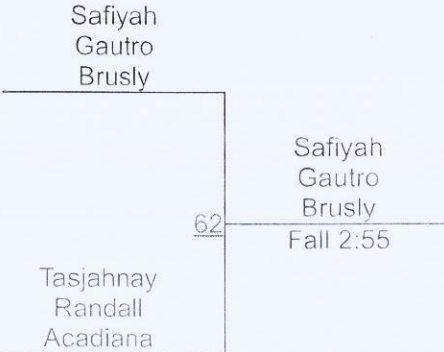

2022 Griffin Open

JV Select (G) 160-170

Round 1

Round 2

Round 3

J. Rotunda (Chalmette)

1ST

A. Lewis (Acadiana)

2ND

B. Rogers (East Ascension)

3RD

2022 Griffin Open

JV Select (G) 182-195

Round 1

Round 2

Round 3

S. Gautro (Brusly)
1ST

T. Randall (Acadiana)
2ND

2022 Griffin Open

JV Select (G) 285

Round 1

Round 2

Round 3

H. Wheeler (Brusly)
1ST