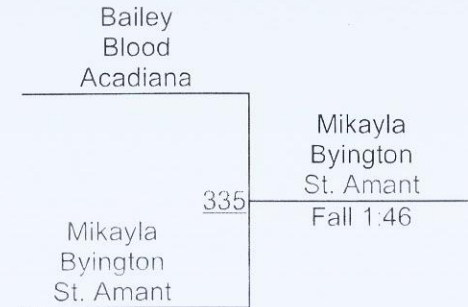

Varsity 145

Varsity 145

2022 Griffin Open

Varsity 152

Varsity 152

2022 Griffin Open

Varsity 160

Varsity 160

2022 Griffin Open

Varsity 170

Varsity 170

2022 Griffin Open

Varsity 182

Varsity 182

2022 Griffin Open

Varsity 195

2022 Griffin Open

Varsity 220

2022 Griffin Open

Varsity 285

2022 Griffin Open

JV Select (G) 106-113

Round 1

Round 2

Round 3

M. Byington (St. Amant)
1ST

C. Dodson (Live Oak)
2ND

B. Blood (Acadiana)
3RD

2022 Griffin Open

JV Select (G) 120-126

2022 Griffin Open

JV Select (G) 132-138