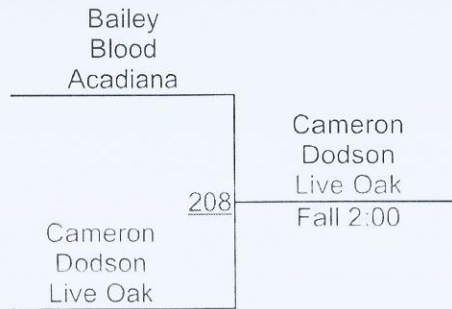

2022 Griffin Open

Varsity 170

Varsity 170

2022 Griffin Open

Varsity 182

Varsity 182

2022 Griffin Open

Varsity 195

2022 Griffin Open

Varsity 220

2022 Griffin Open

Varsity 285

2022 Griffin Open

JV Select (G) 106-113

Round 1

Round 2

Round 3

M. Byington (St. Amant)
1ST

C. Dodson (Live Oak)
2ND

B. Blood (Acadiana)
3RD

2022 Griffin Open

JV Select (G) 120-126

2022 Griffin Open

JV Select (G) 132-138