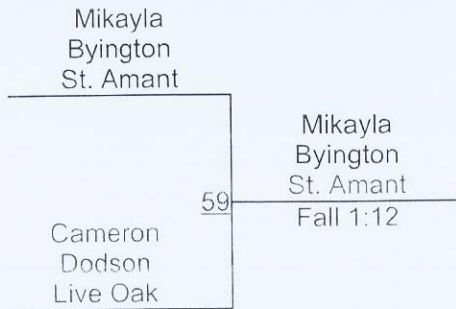

2022 Griffin Open

Varsity 170

Varsity 170

2022 Griffin Open

Varsity 182

Varsity 182

2022 Griffin Open

Varsity 195

2022 Griffin Open

Varsity 220

2022 Griffin Open

Varsity 285

2022 Griffin Open

JV Select (G) 106-113

Round 1

Round 2

Round 3

M. Byington (St. Amant)
1ST

C. Dodson (Live Oak)
2ND

B. Blood (Acadiana)
3RD

2022 Griffin Open

JV Select (G) 120-126

2022 Griffin Open

JV Select (G) 132-138