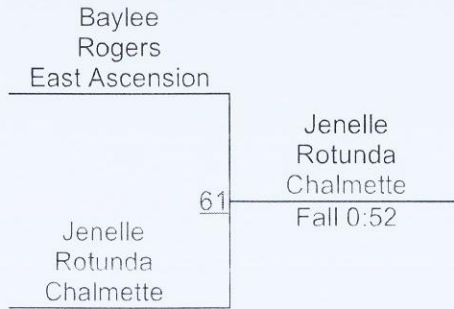

WRESTLERS

- M. Solis (Lafayette)
- K. Williamson (Dutchtown)
- S. Daley (Brusly)
- L. Velasquez (Lafayette)

- S. Daley (Brusly)
1ST
- M. Solis (Lafayette)
2ND
- L. Velasquez (Lafayette)
3RD
- K. Williamson (Dutchtown)
4TH

2022 Griffin Open

JV Select (G) 145-152

Round 1

Round 2

Round 3

K. Howell (Brusly)
1ST

R. Garnier (Dutchtown)
2ND

P. Craig (Live Oak)
3RD

2022 Griffin Open

JV Select (G) 160-170

Round 1

Round 2

Round 3

J. Rotunda (Chalmette)

1ST

A. Lewis (Acadiana)