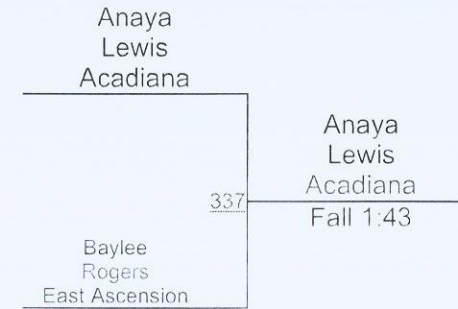

2022 Griffin Open

JV Select (G) 160-170

Round 1

Round 2

Round 3

J. Rotunda (Chalmette)

1ST

A. Lewis (Acadiana)

2ND

B. Rogers (East Ascension)

3RD

2022 Griffin Open

JV Select (G) 182-195

Round 1

Round 2

Round 3