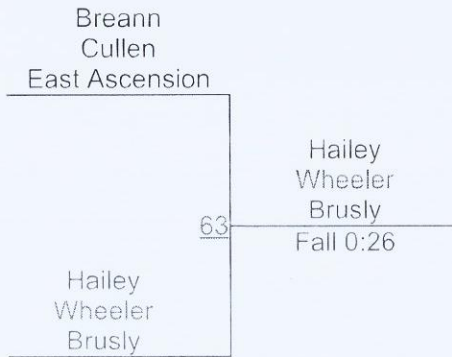

2022 Griffin Open

JV Select (G) 160-170

Round 1

Round 2

Round 3

J. Rotunda (Chalmette)

1ST

A. Lewis (Acadiana)

2ND

B. Rogers (East Ascension)

3RD

2022 Griffin Open

JV Select (G) 182-195

Round 1

Round 2

Round 3

S. Gautro (Brusly)
1ST

T. Randall (Acadiana)
2ND

2022 Griffin Open

JV Select (G) 285

Round 1

Round 2

Round 3

H. Wheeler (Brusly)
1ST