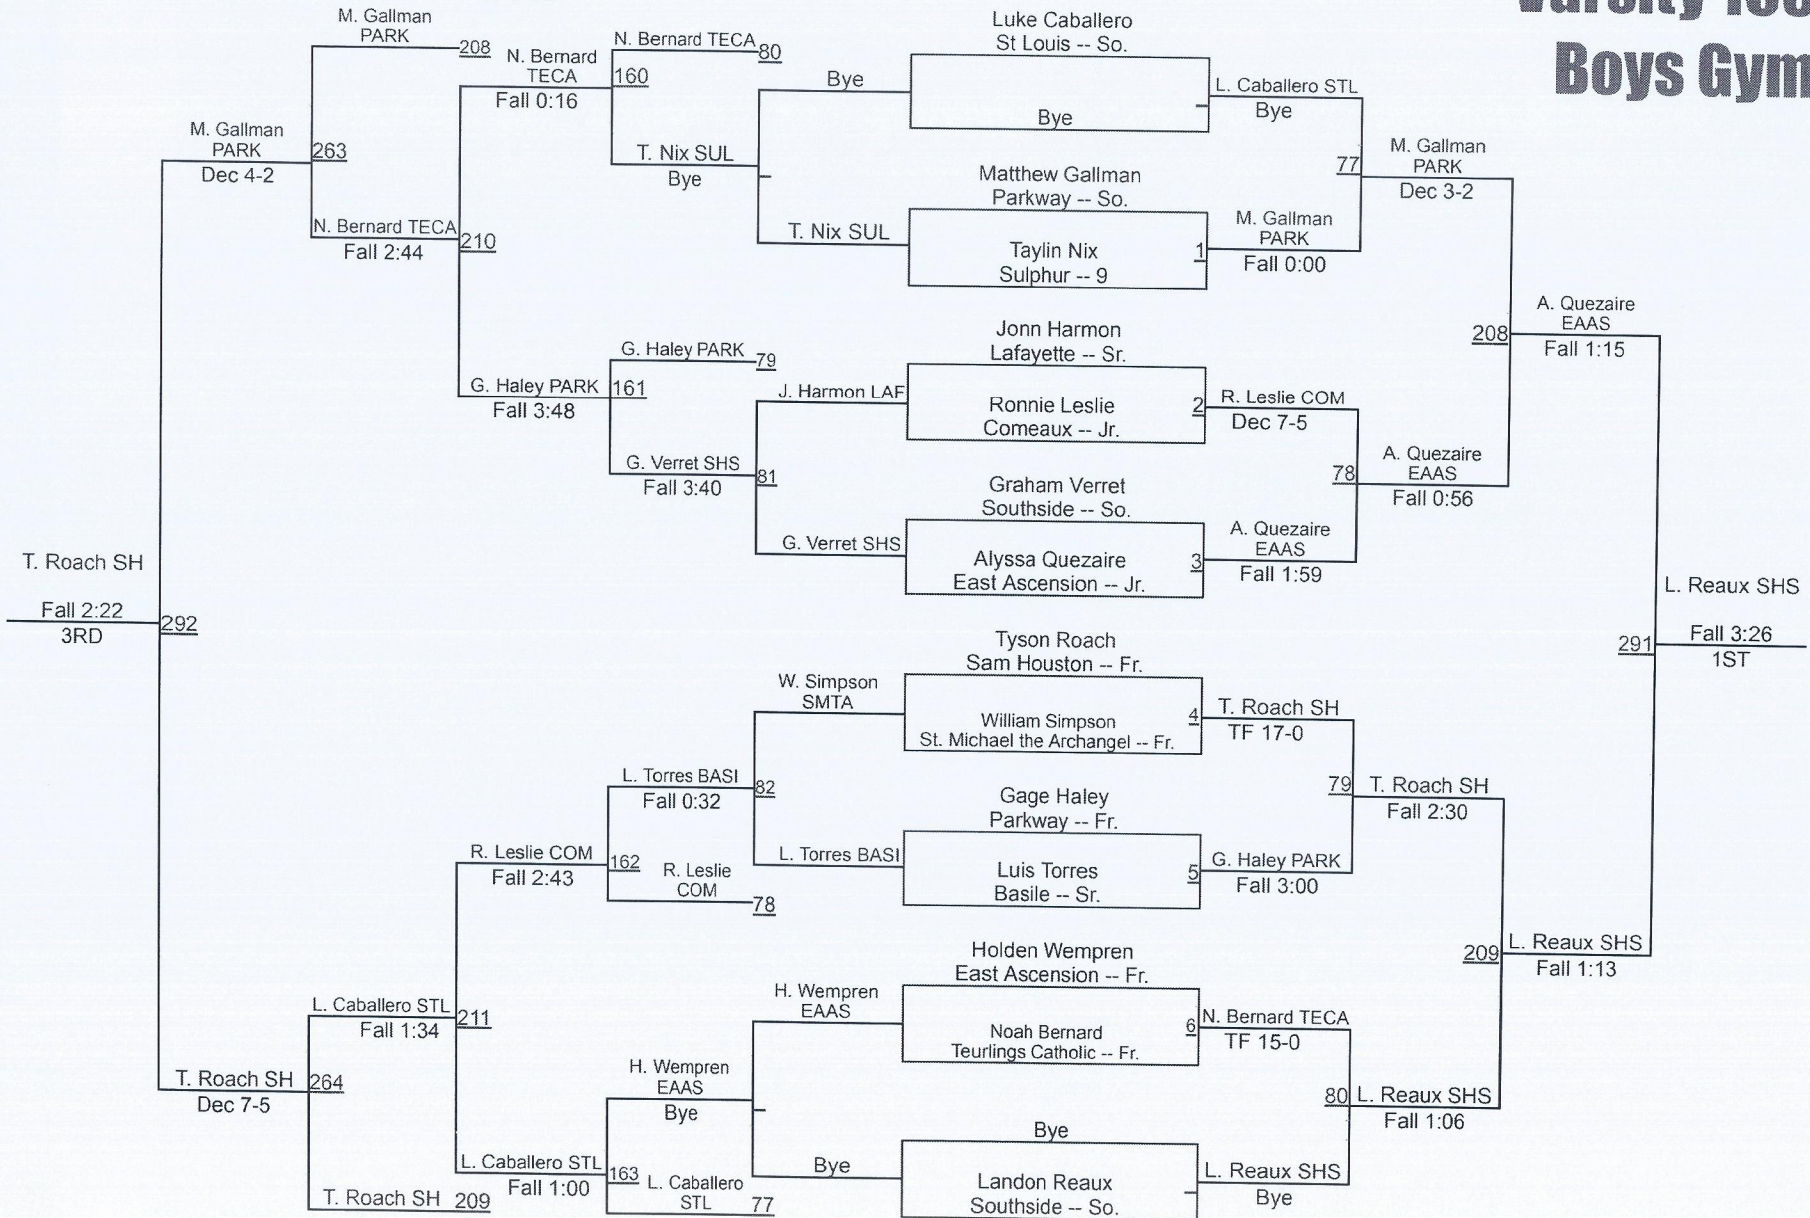

Team	Abbr	Score
1	Teurlings Catholic	TECA	226.5
2	Parkway	PARK	187.5
3	Sulphur	SUL	140.0
4	Basile	BASI	138.0
5	Comeaux	COM	94.0
6	Brusly	BRUS	87.0
7	East Ascension	EAAS	83.0
8	Rayne	RAYN	74.5
9	St. Michael the Archangel	SMTA	58.5
10	St Louis	STL	58.0
11	Southside	SHS	46.0
12	Central Br	CEBR	41.5
13	Lafayette	LAF	39.0
14	Sam Houston	SH	17.5
15	DeQuincy	DeQu	10.0
16	New Orleans Military and Maritime Academy	NOMA	10.0
17	Summerfield	SUMM	10.0
18	Acadiana	ACAD	9.0
19	Bolton	BOLT	2.0
20	Barbe	BARB	0.0

Jacob McMillan 14th

Varsity 106 Boys Gym