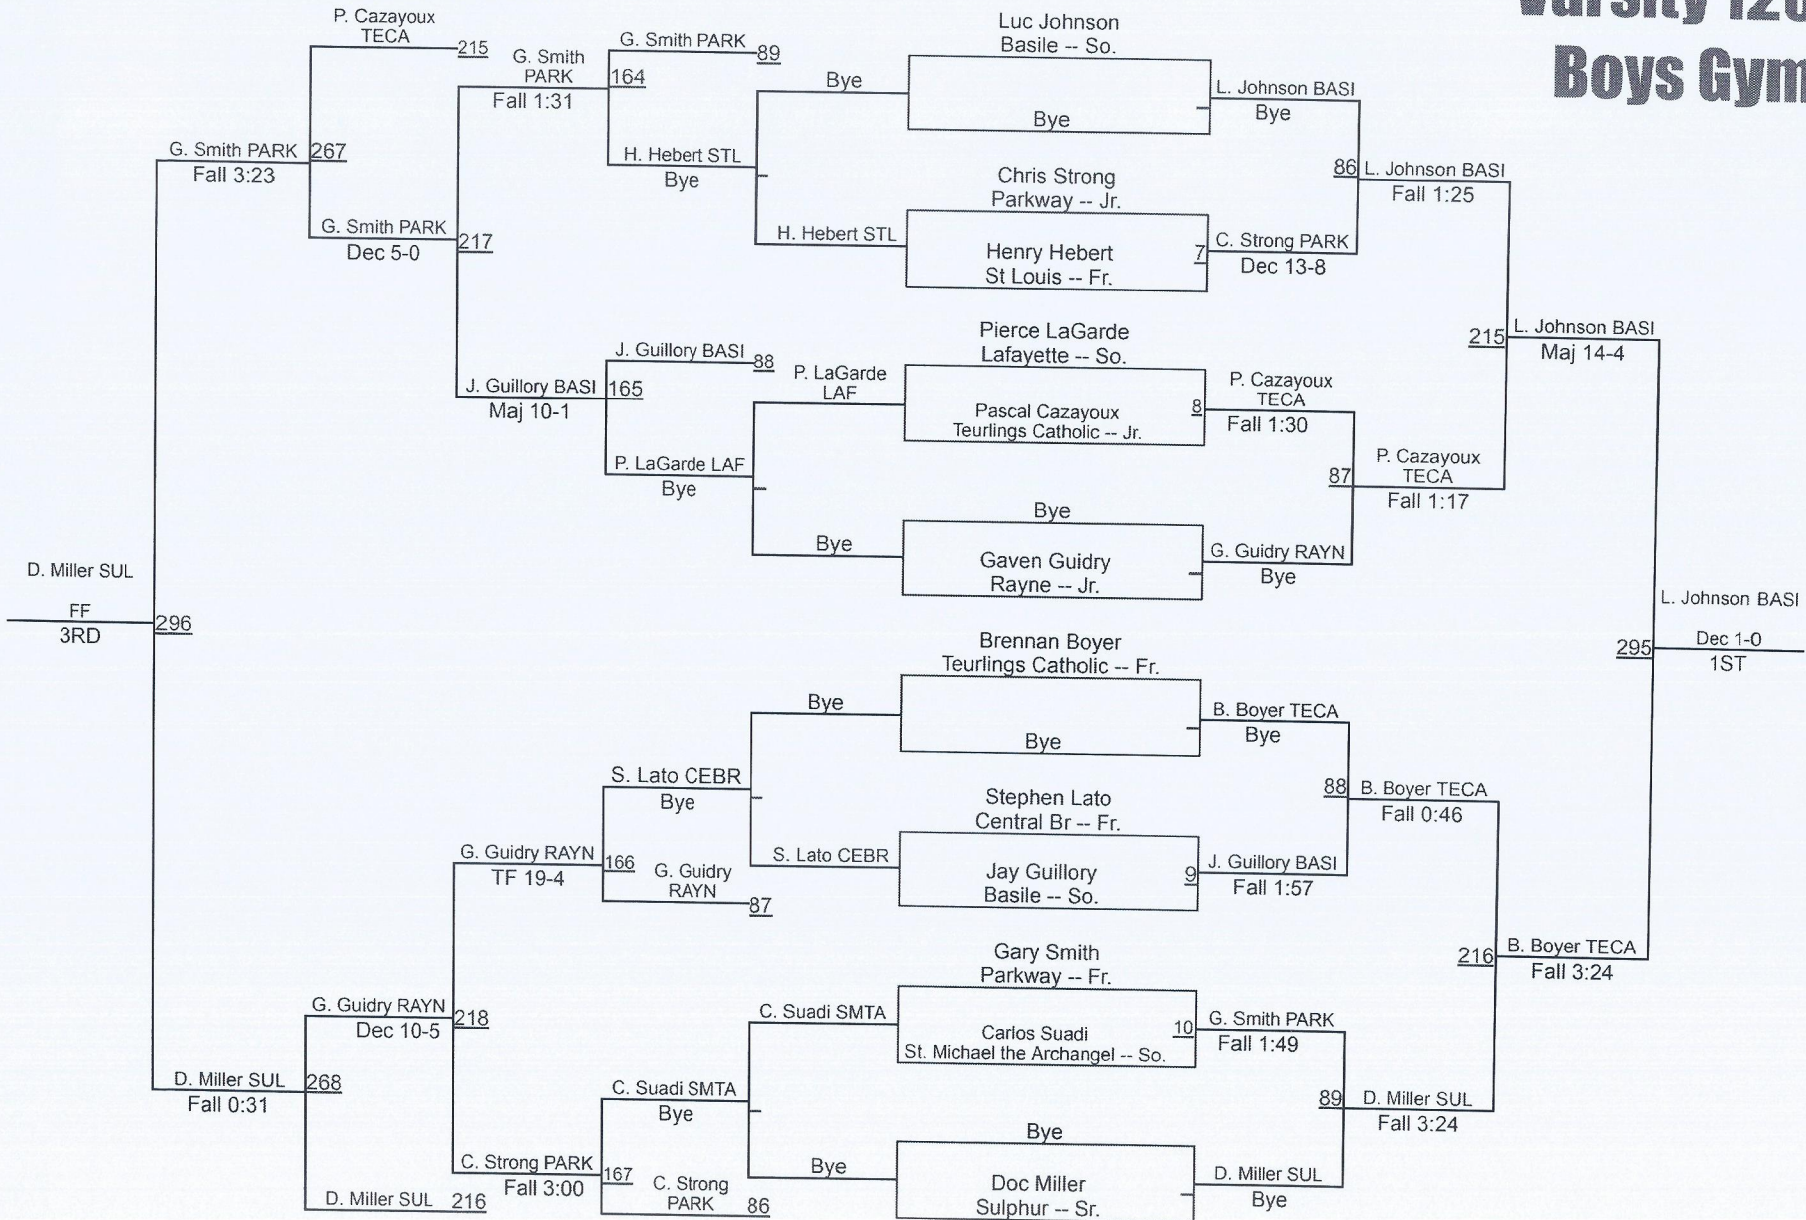

Jacob McMillan 14th

Varsity 120 Boys Gym