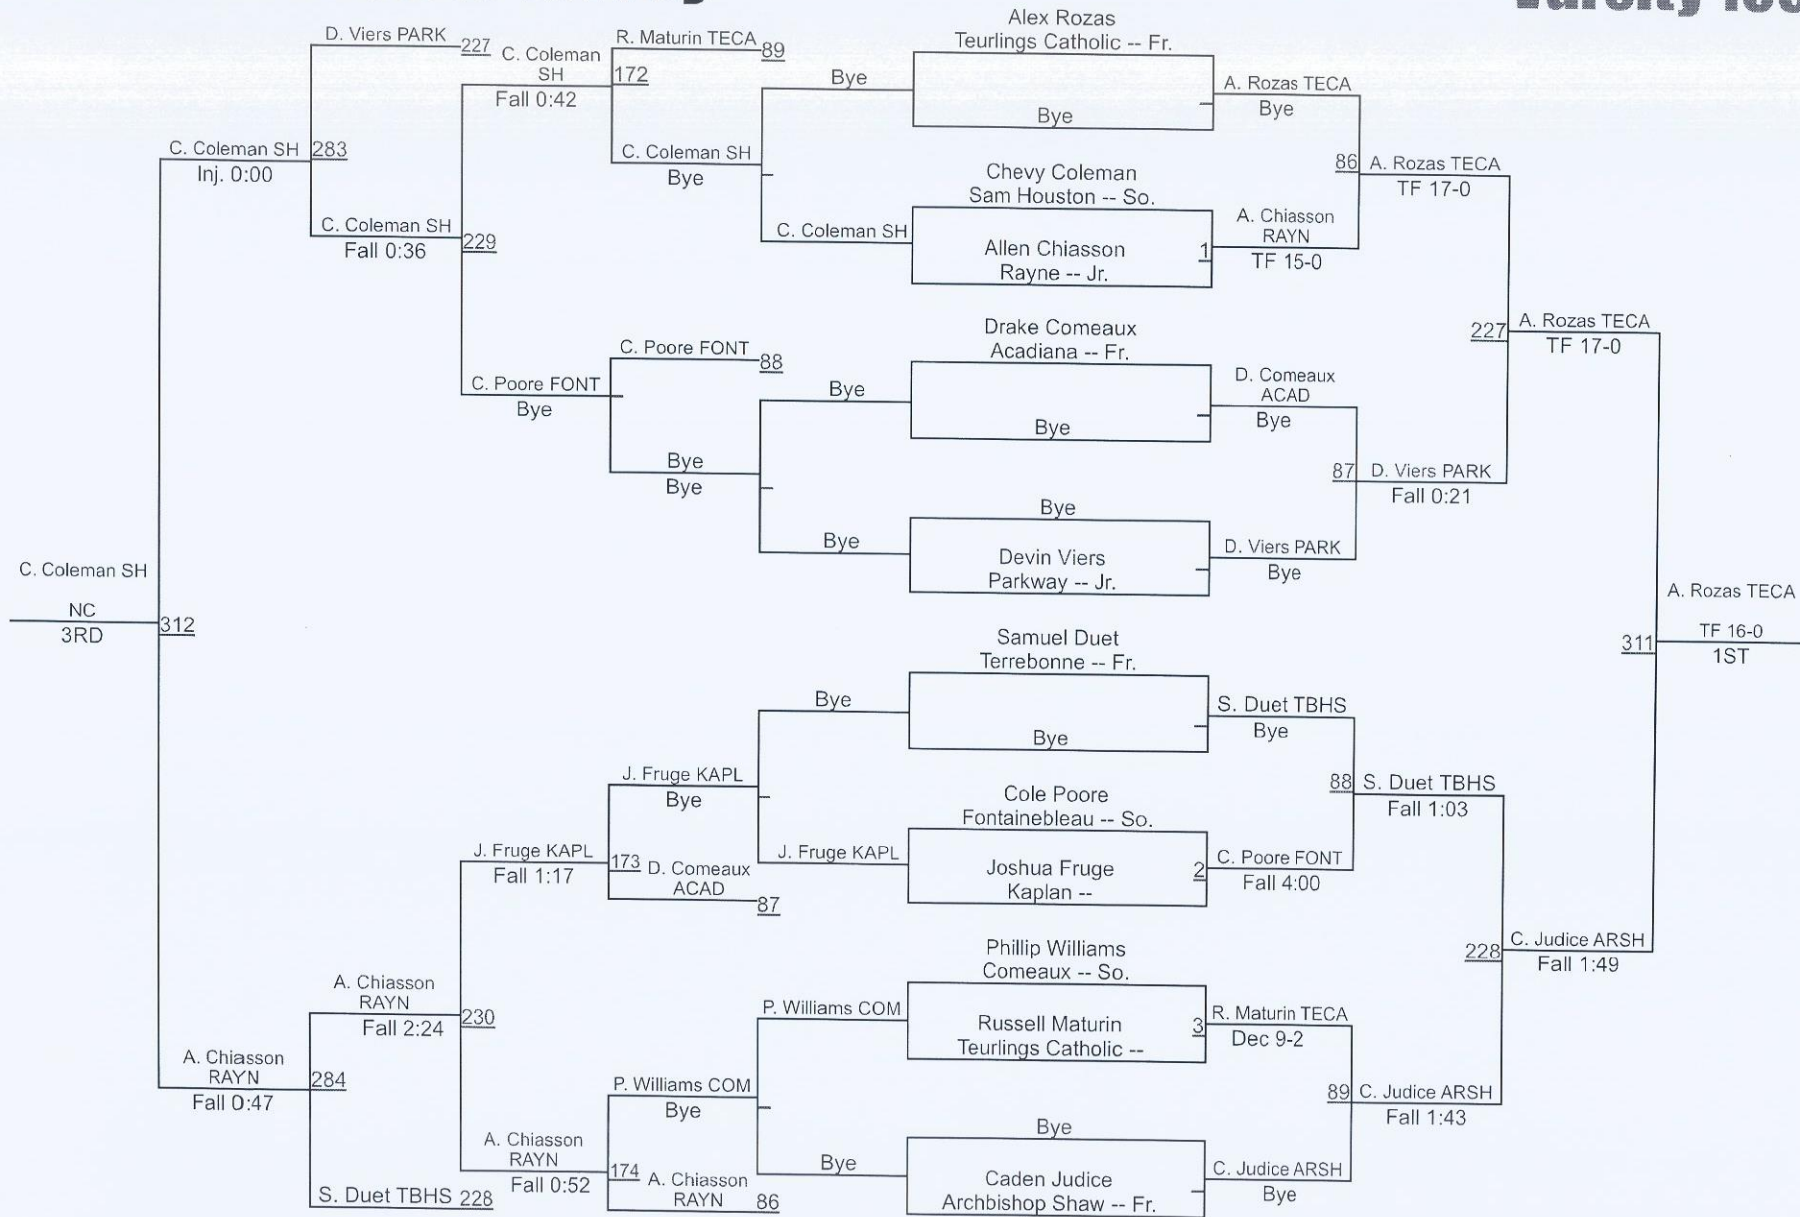

Lafayette Invitational

12/17/2022

1	Teurlings Catholic	TECA	250.5
2	Basile	BASI	102.0
3	Archbishop Shaw	ARSH	98.0
4	Southside	SHS	95.5
5	Parkway	PARK	85.5
6	Sam Houston	SH	81.0
7	St Louis	STL	81.0
8	Fontainebleau	FONT	78.0
9	St. Amant	STAM	69.0
10	Rayne	RAYN	63.5
11	Chalmette	CHAL	58.0
12	North Vermillion	NOVE	44.0
13	St. Thomas More	STM	40.5
14	Central Br	CEBR	37.0
15	Kaplan	KAPL	30.0
16	Sulphur	SUL	28.0
17	Comeaux	COM	27.0
18	Acadiana	ACAD	23.5
19	South Beauregard	SOBE	23.0
20	St. Mary's	STMA	23.0
21	Erath	ERTH	20.0
22	DeQuincy	DeQu	18.5
23	Terrebonne	TBHS	15.0

24	C.E. Byrd	CEB	14.0
25	Episcopal	EPIS	14.0
26	St. Michael the Archangel	SMTA	12.5
27	Lafayette	LAF	10.0
28	Church Point	CPH	9.0
29	Rosepine	ROSE	6.0
30	Broadmoor	BROA	0.0
31	Carencro	CARE	0.0
32	Dutchtown	DUTC	0.0
33	McKinley	MCKI	0.0
34	New Orleans Military & Maritime	NOM &	0.0

Jacob McMillan 16 Varsity

Varsity 106