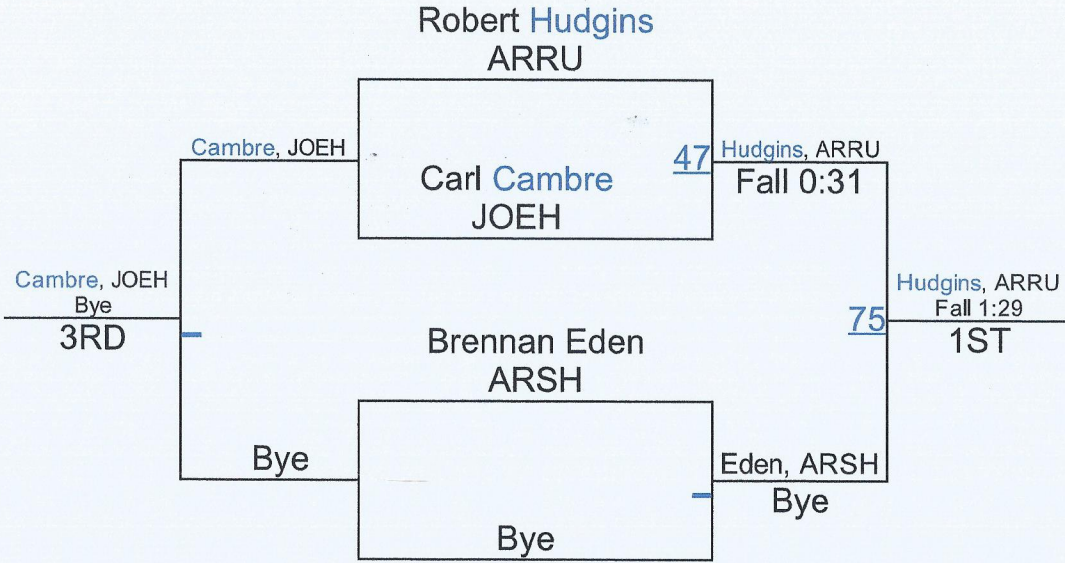

170

Jefferson Parish Championship **182** Tournament

Jefferson Parish Championship 195 Tournament

Jefferson Parish Championship 220 Tournament

Jefferson Parish Championship Tournament