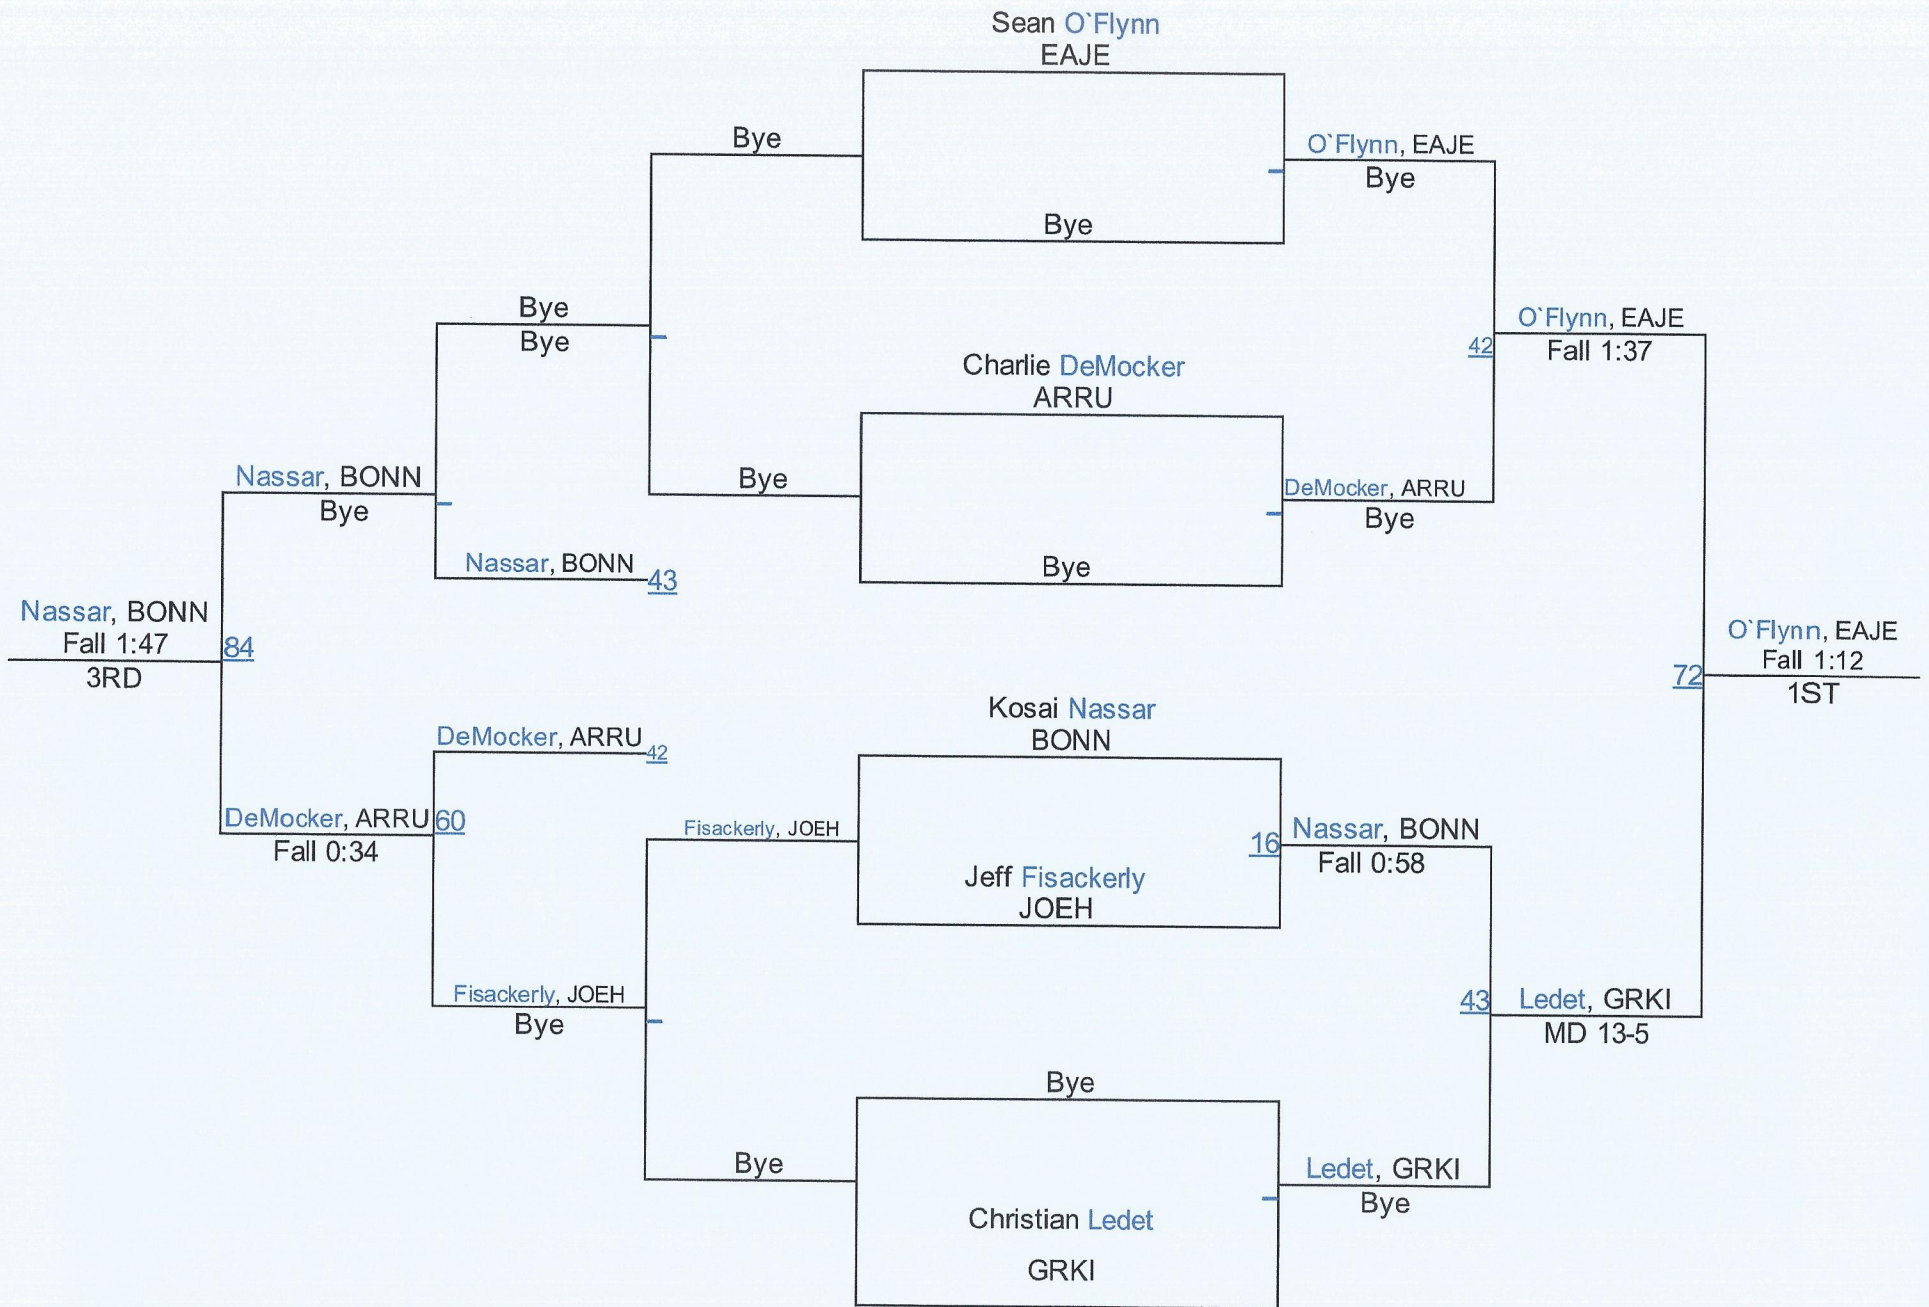

Jefferson Parish Championship Tournament

170