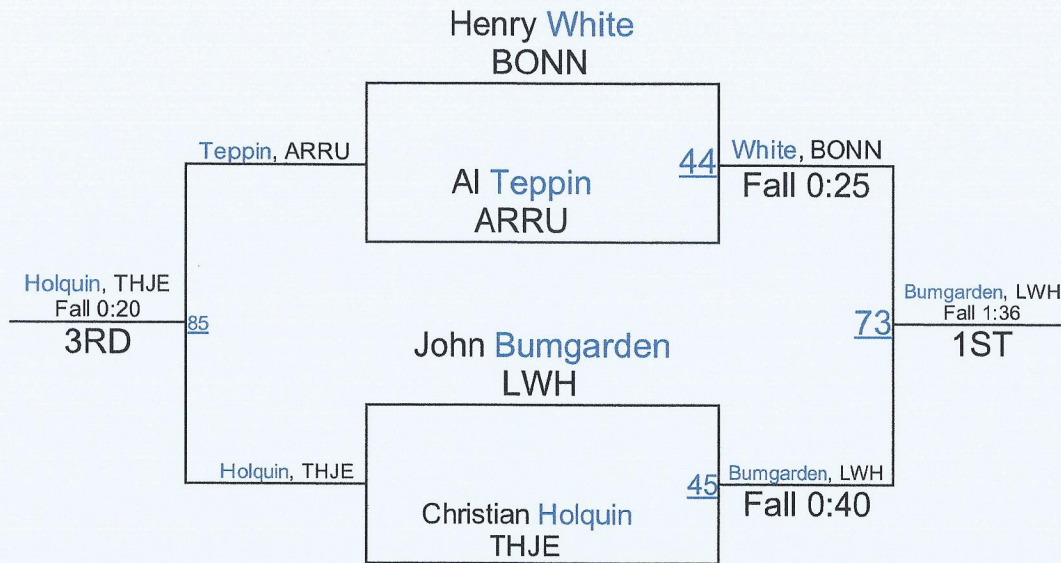

Jefferson Parish Championship **182** Tournament