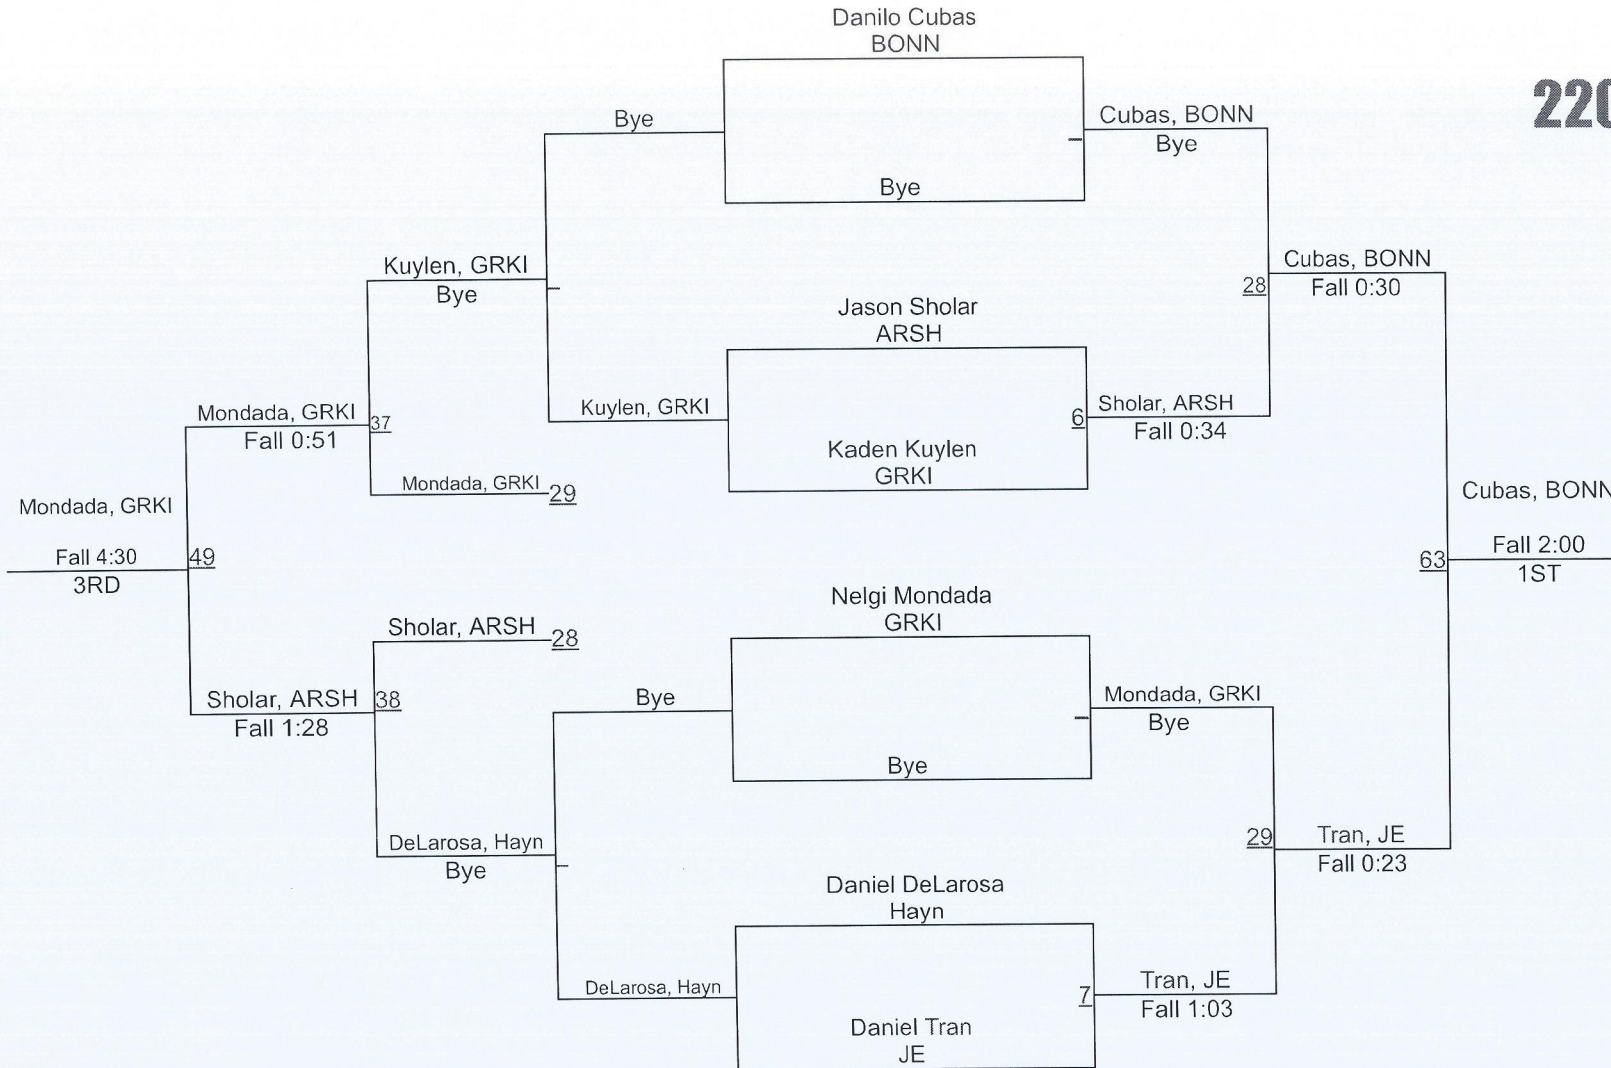

Jefferson Parish Championship

220