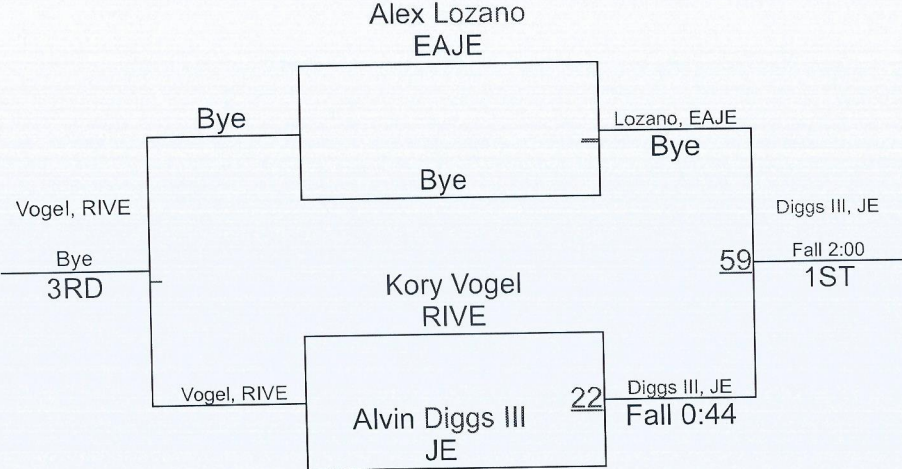

Jefferson Parish Championship

160