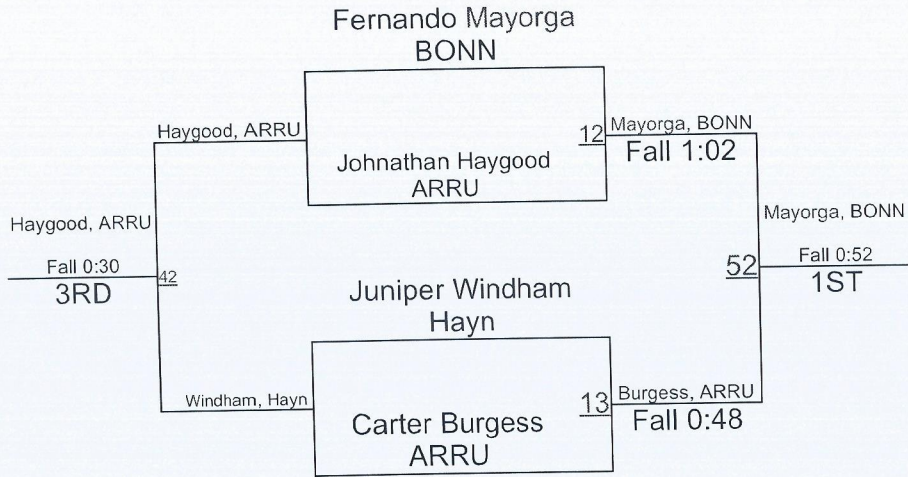

Jefferson Parish Championship

113