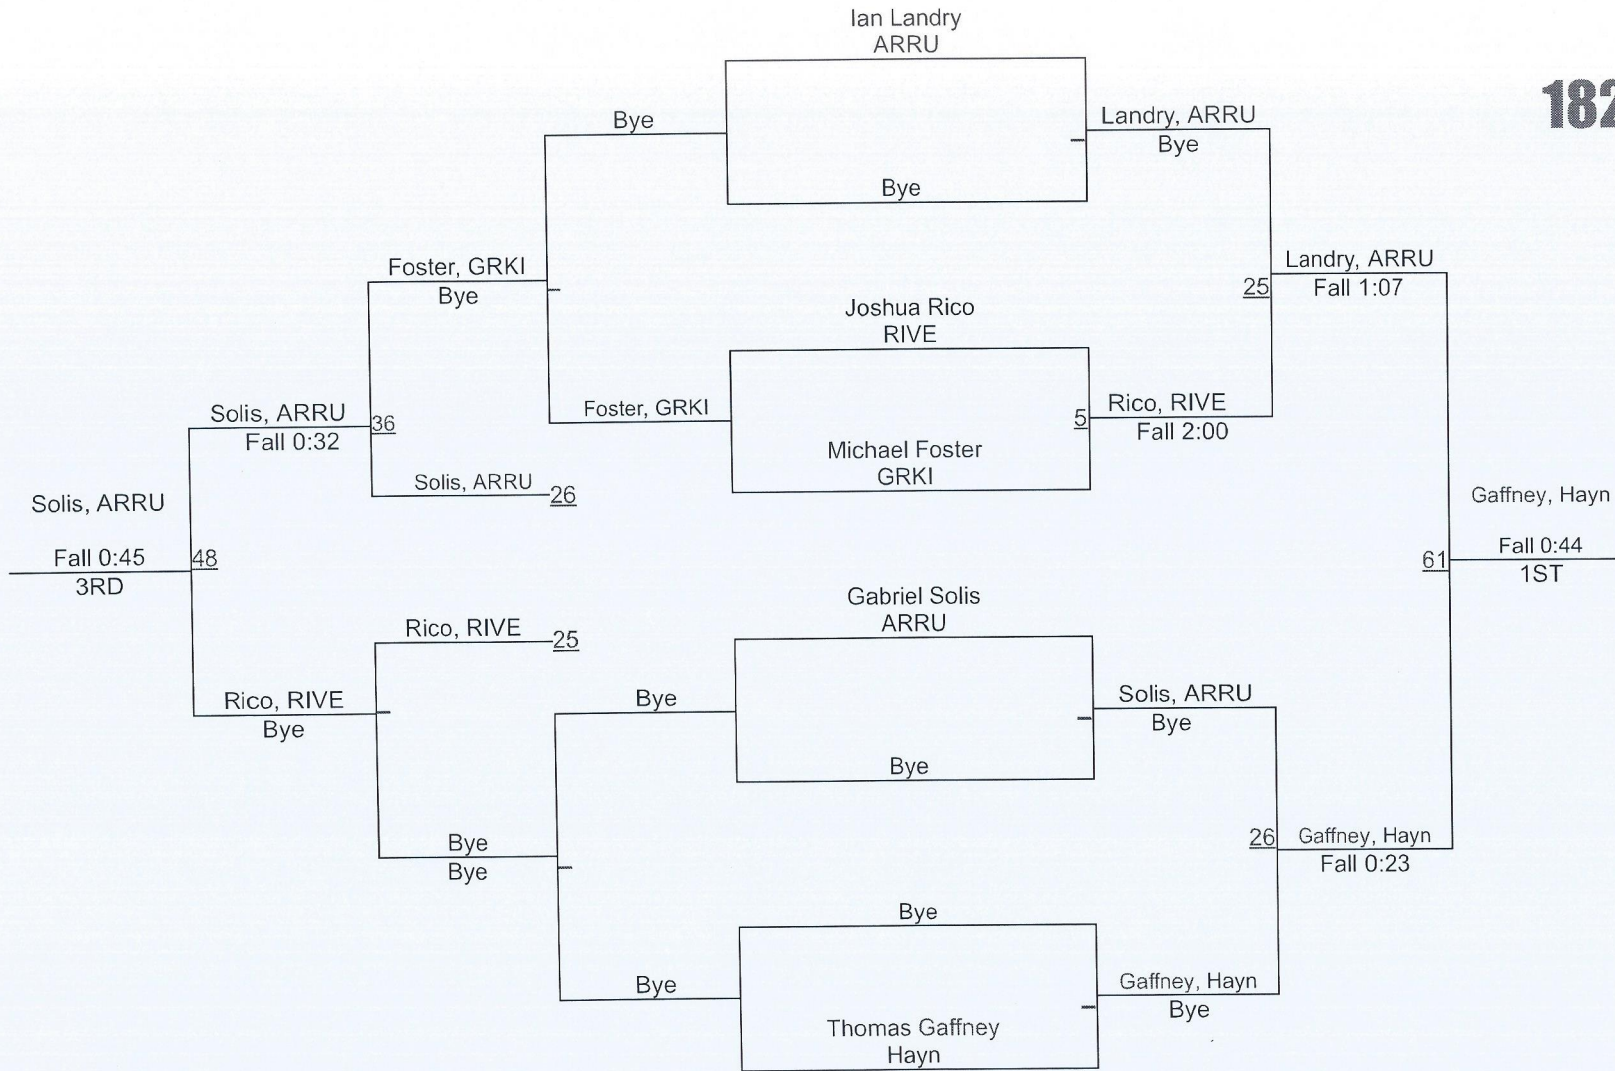

Jefferson Parish Championship

182