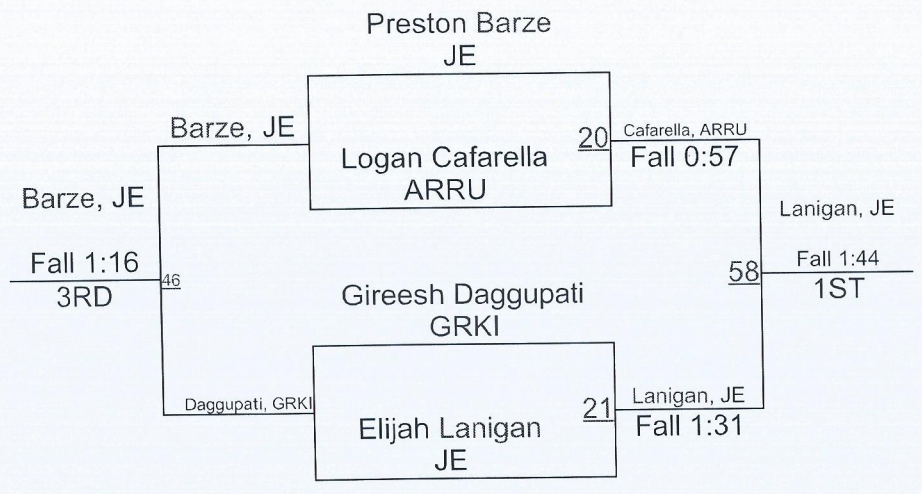

Jefferson Parish Championship

152