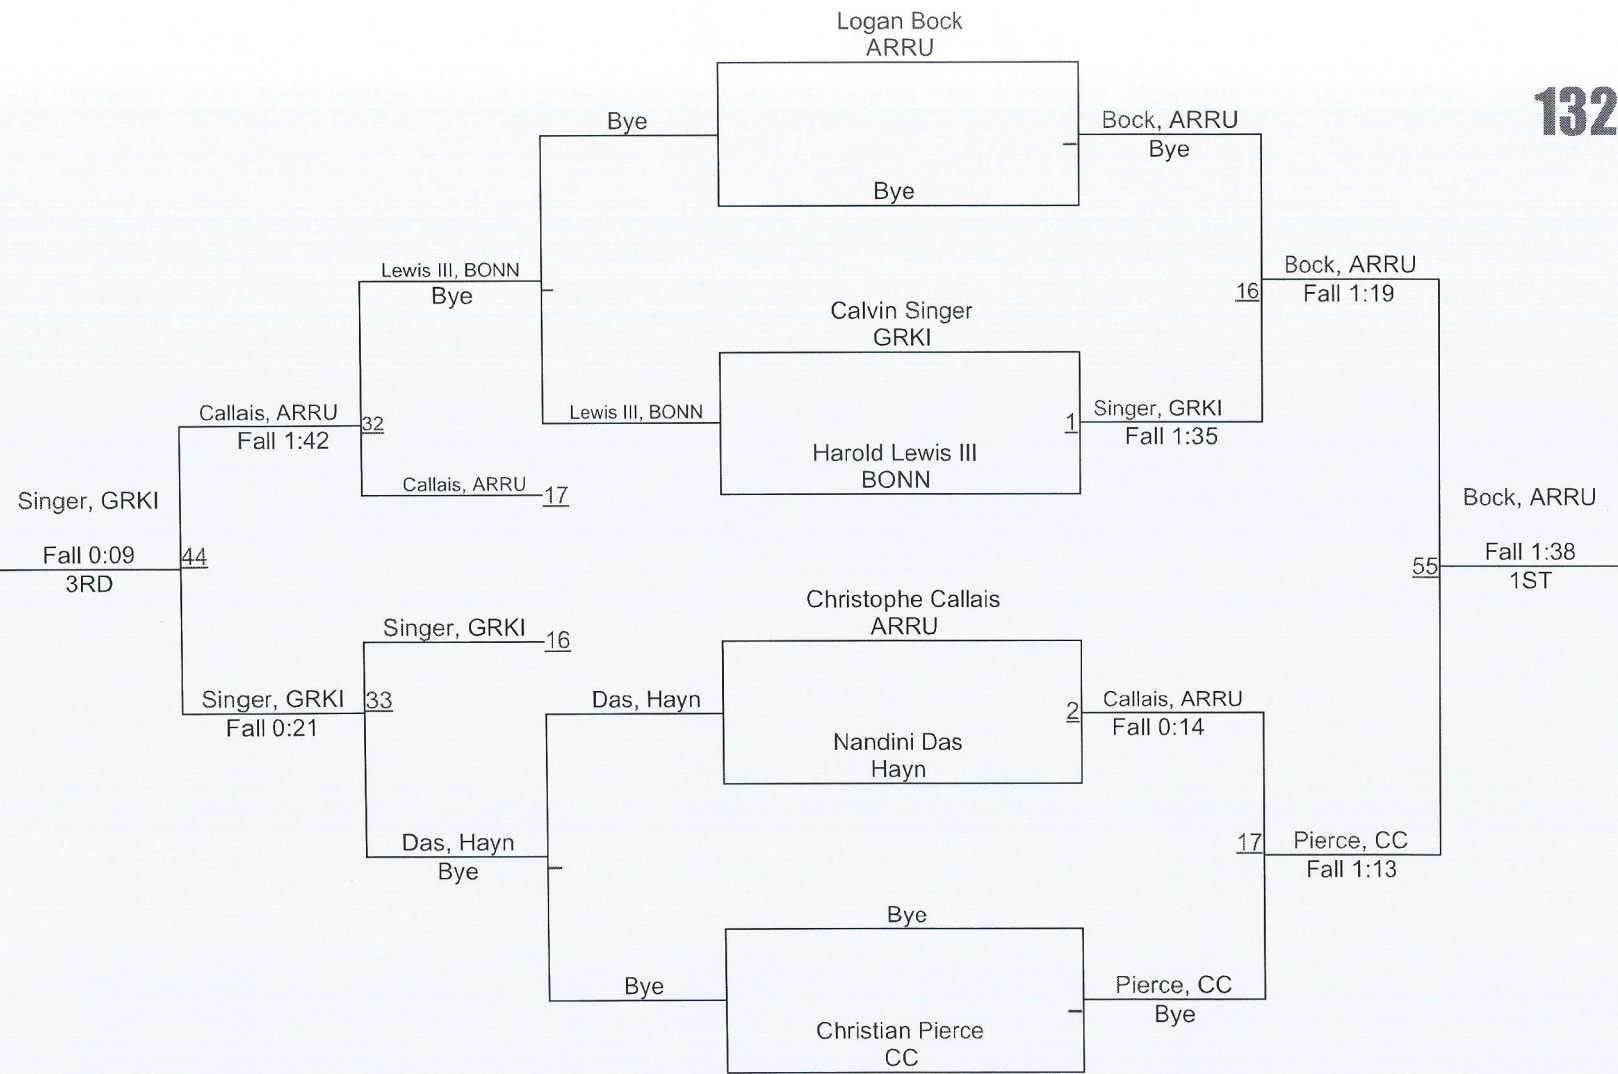

Jefferson Parish Championship

132