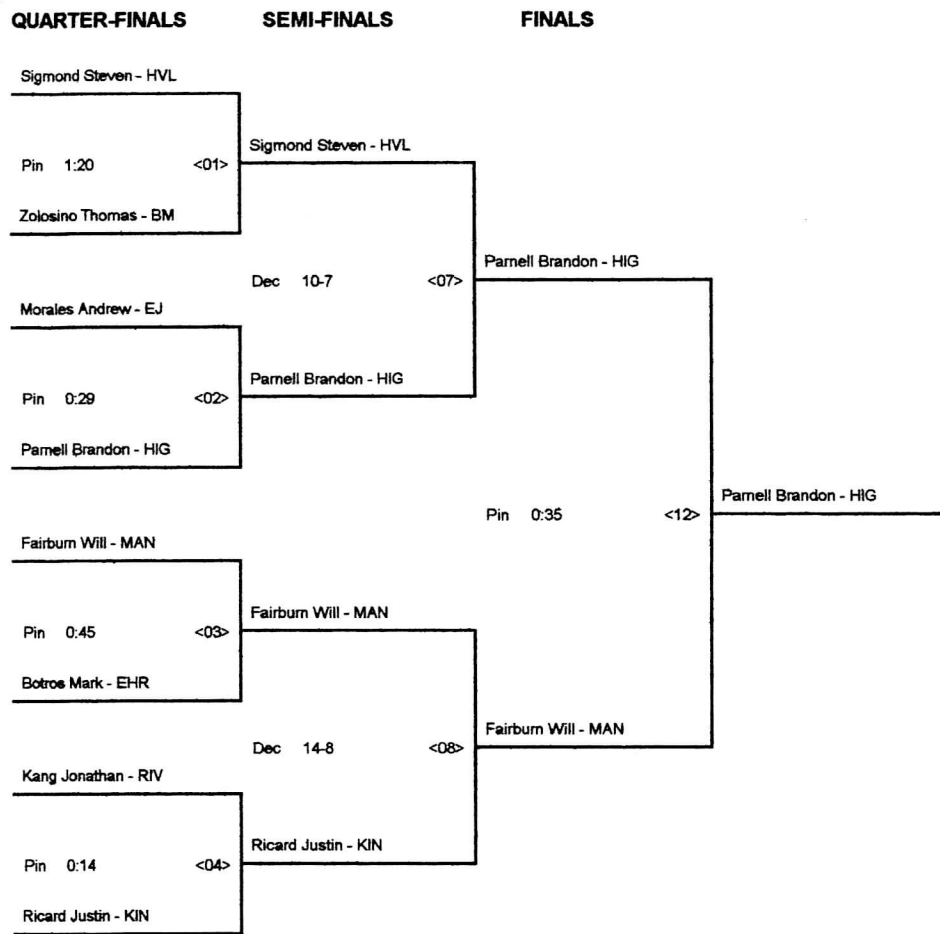

CHAMPIONSHIP BRACKET - 215 JOHN EHRET TOURNAMENT DEC 21, 2002

CONSOLATION BRACKET - 215 JOHN EHRET TOURNAMENT DEC 21, 2002