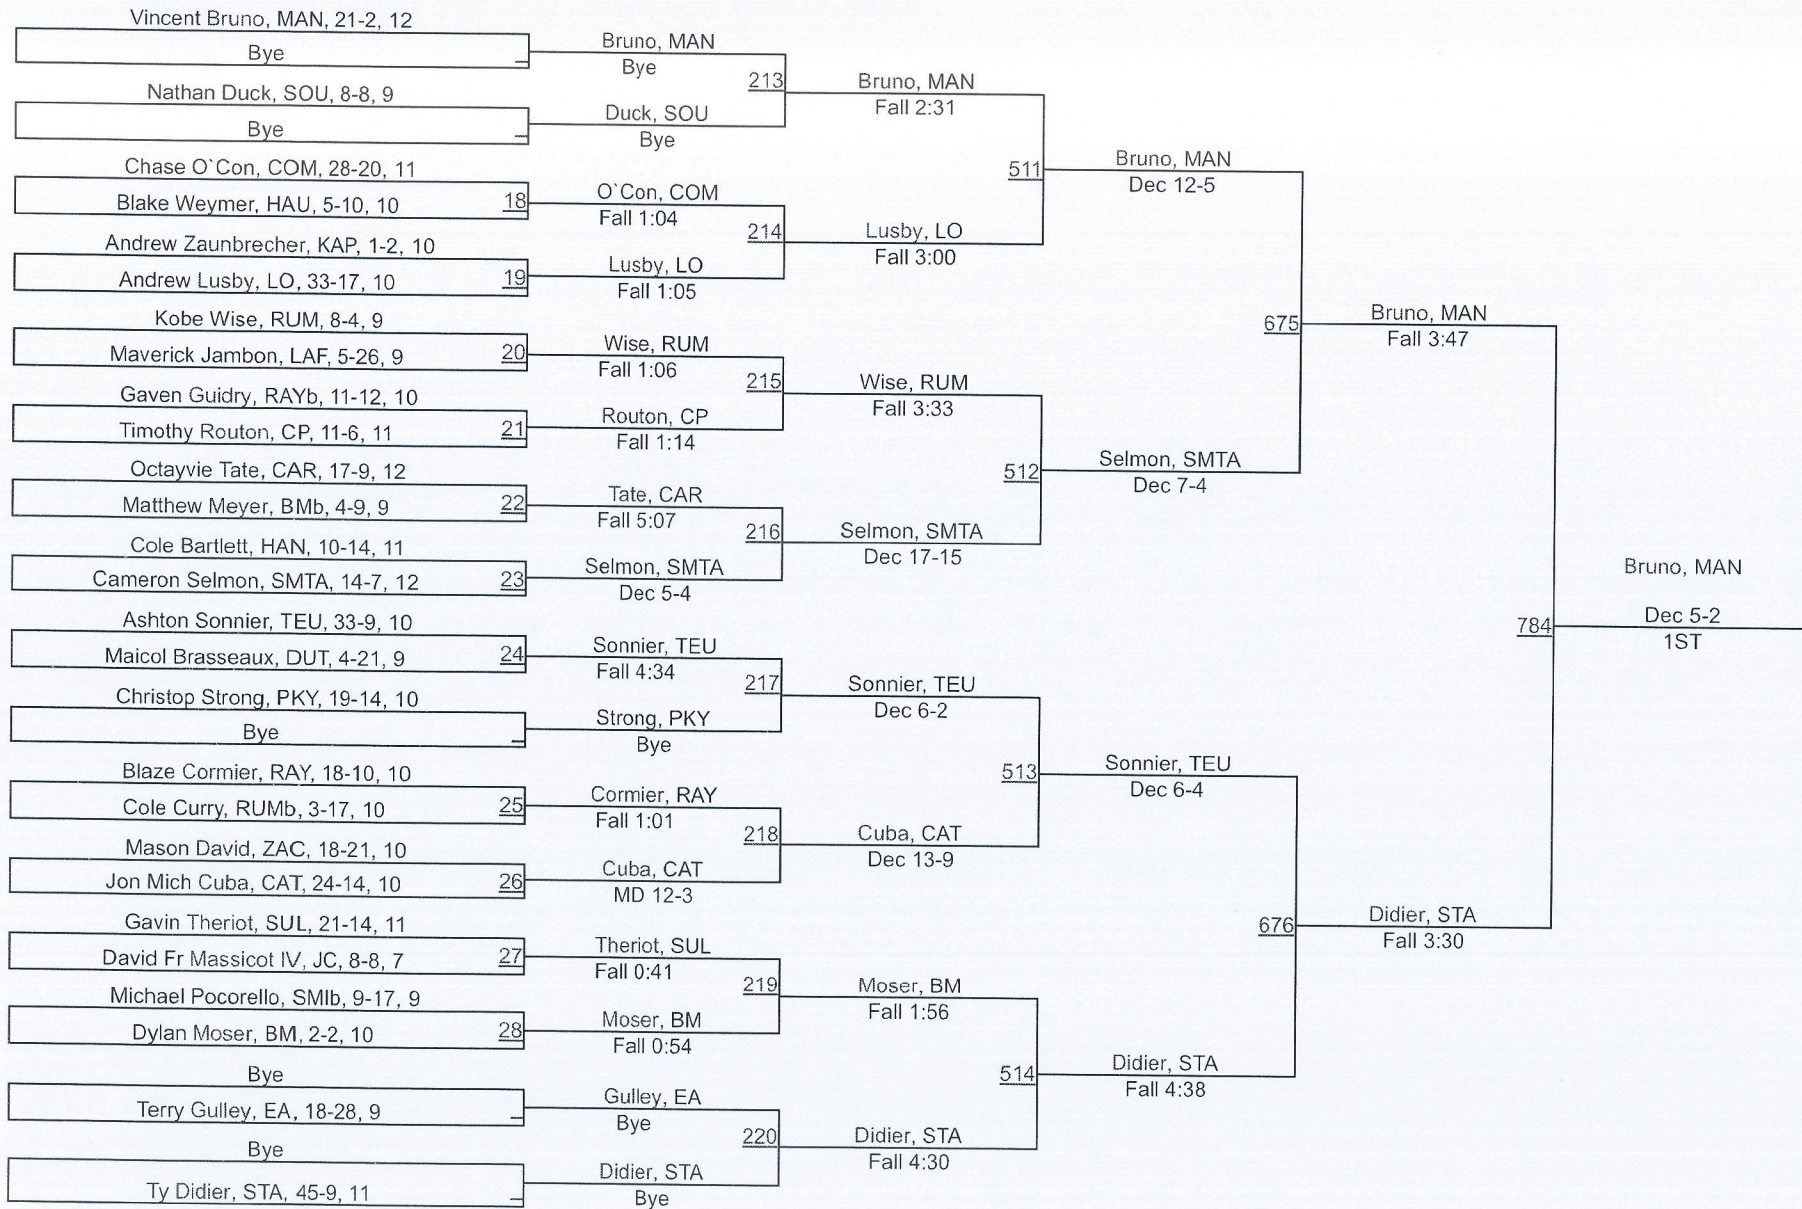

44th Annual Ken Cole Invitational

113