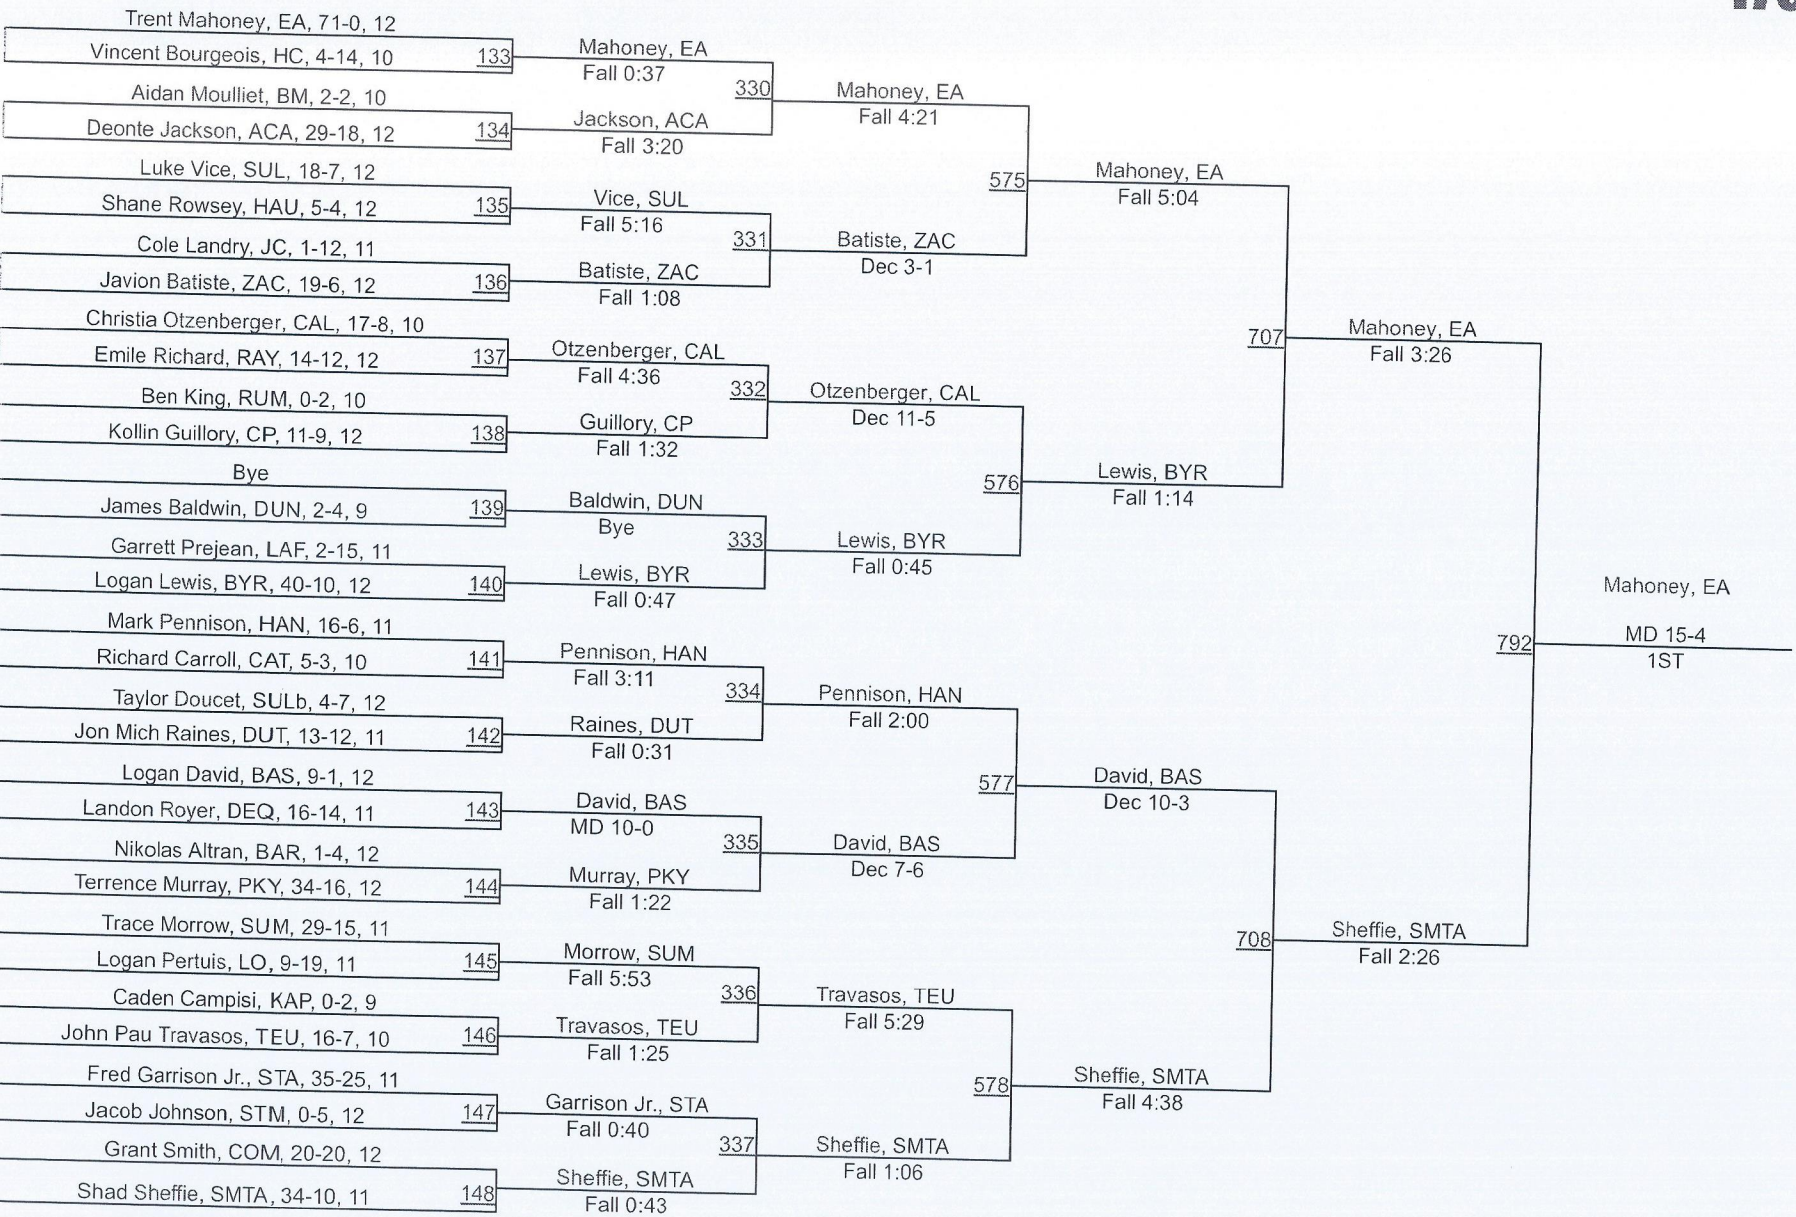

44th Annual Ken Cole Invitational