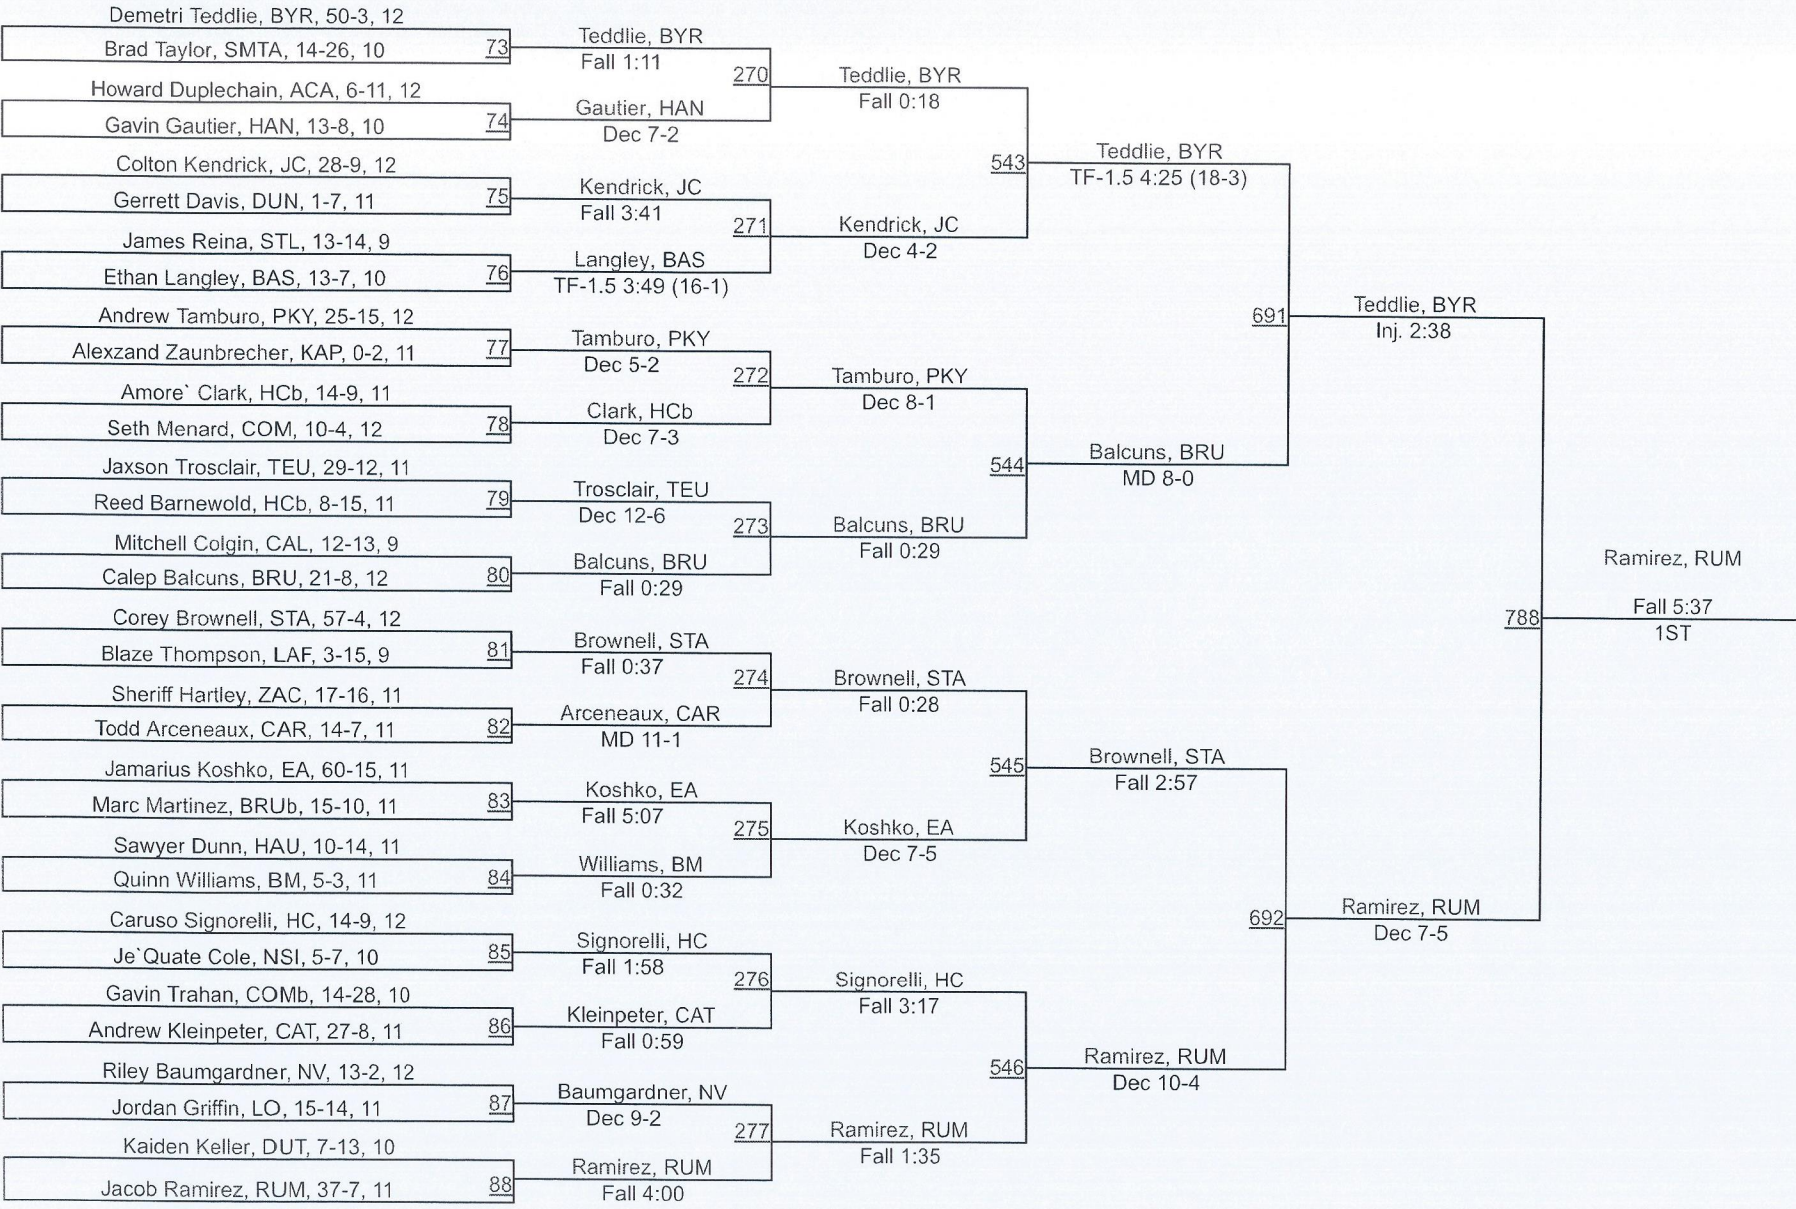

44th Annual Ken Cole Invitational