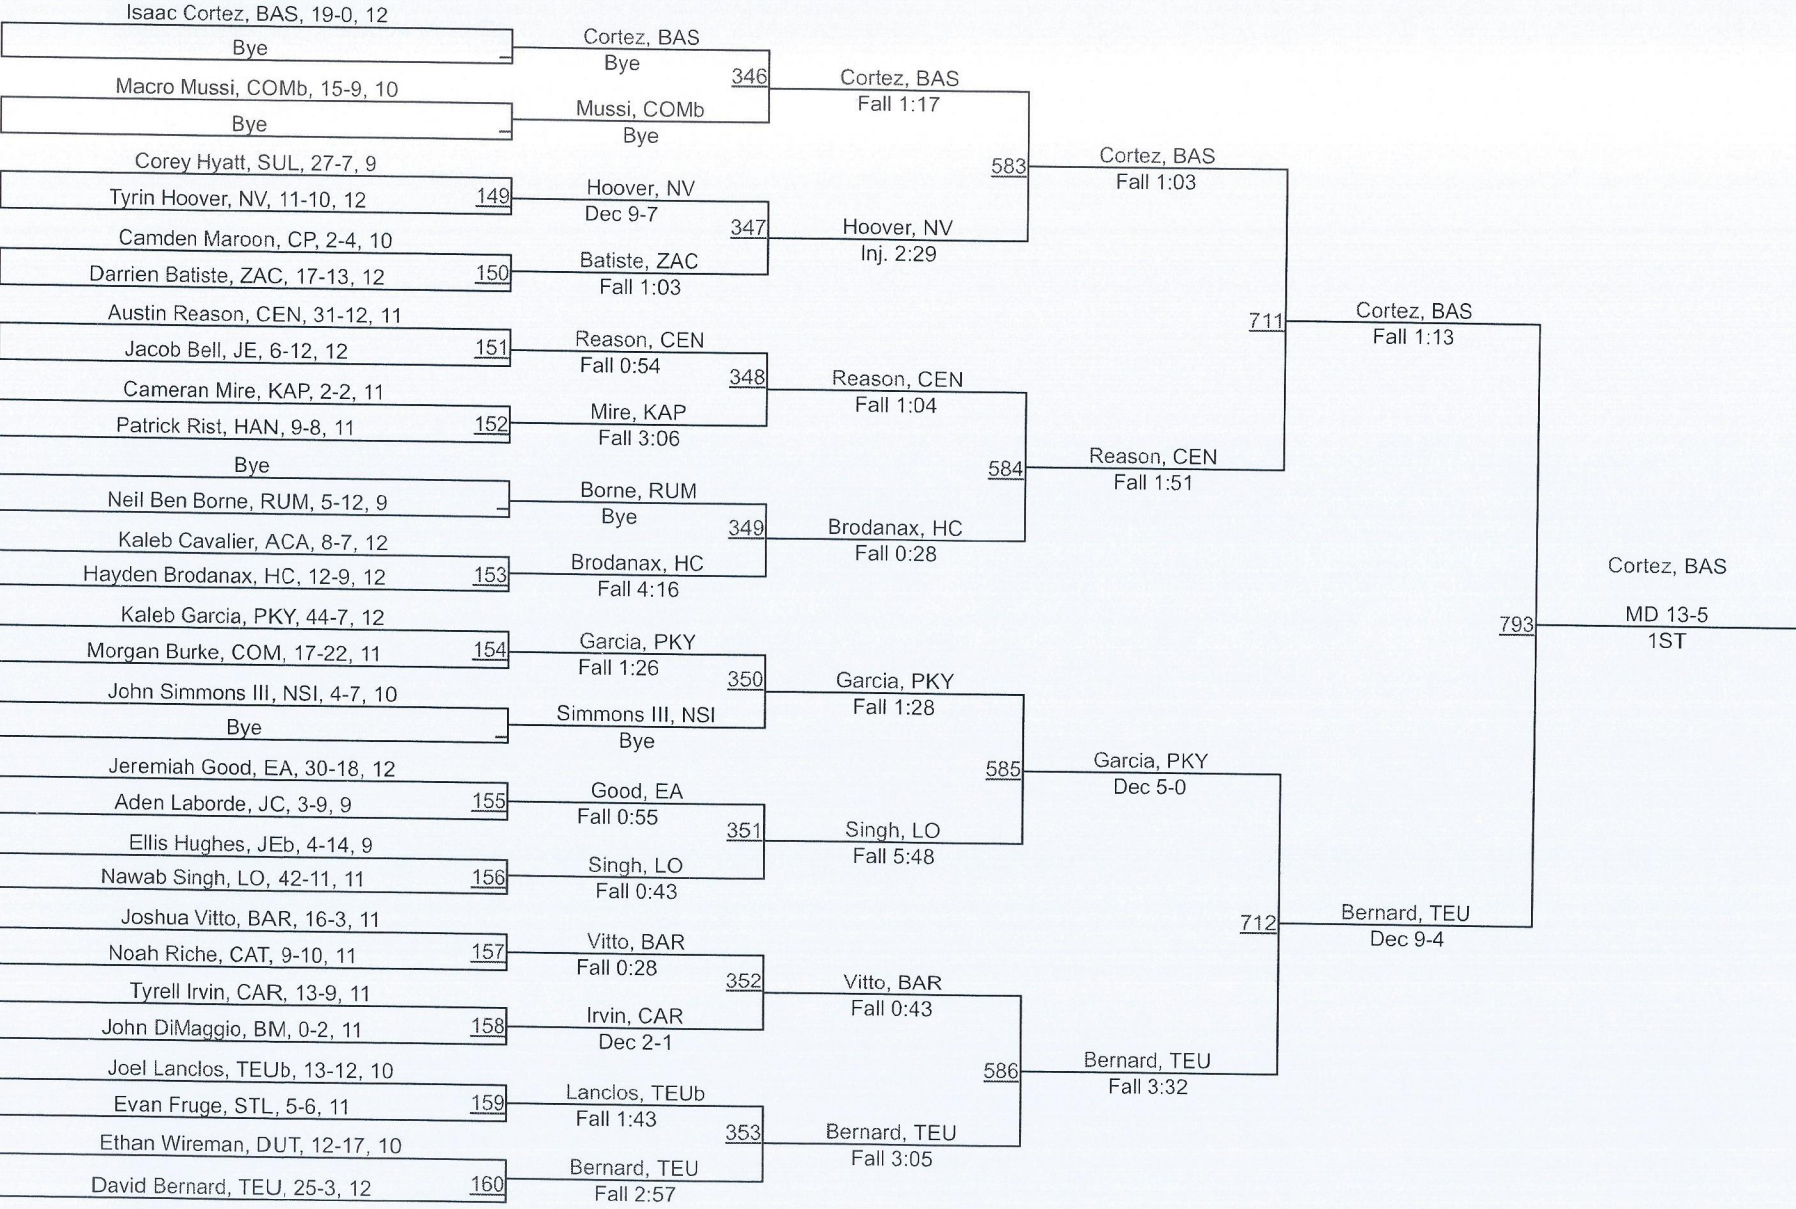

44th Annual Ken Cole Invitational