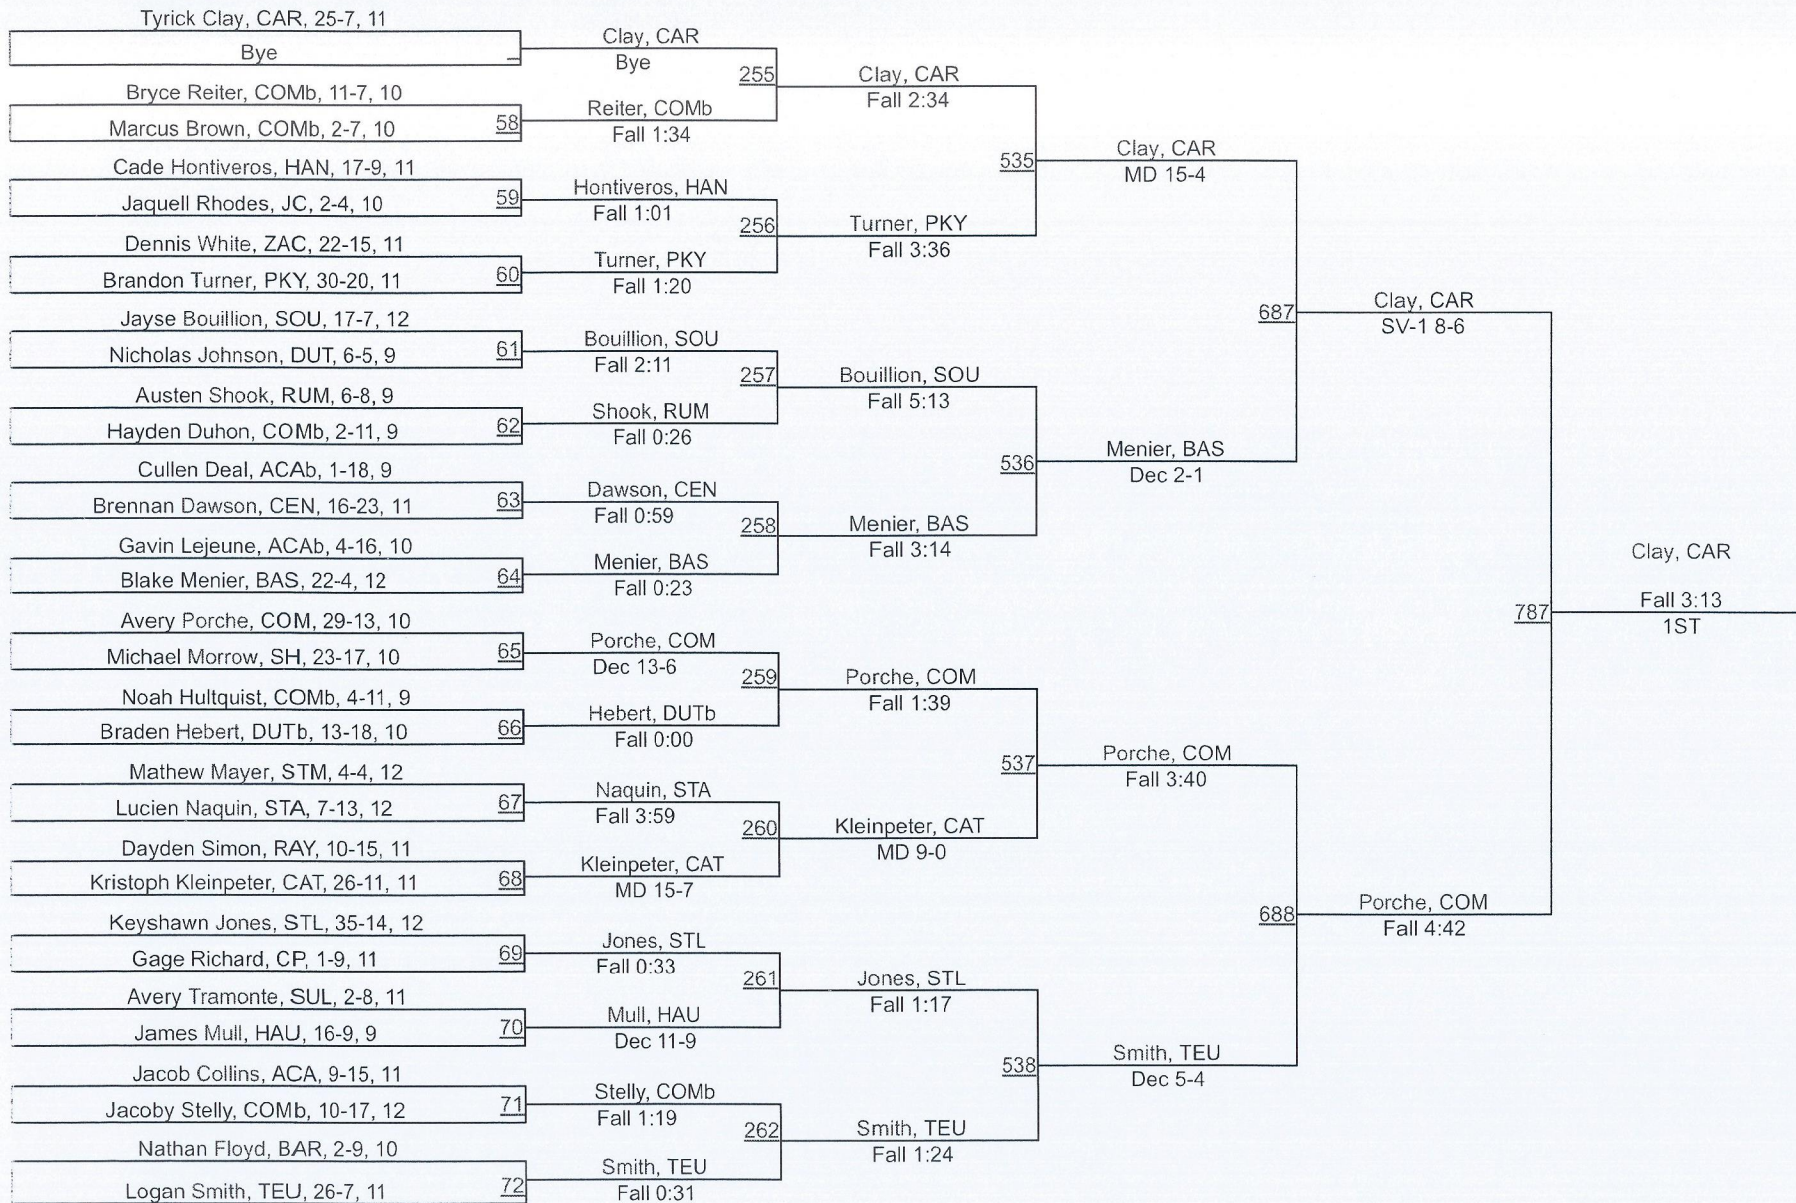

44th Annual Ken Cole Invitational

132