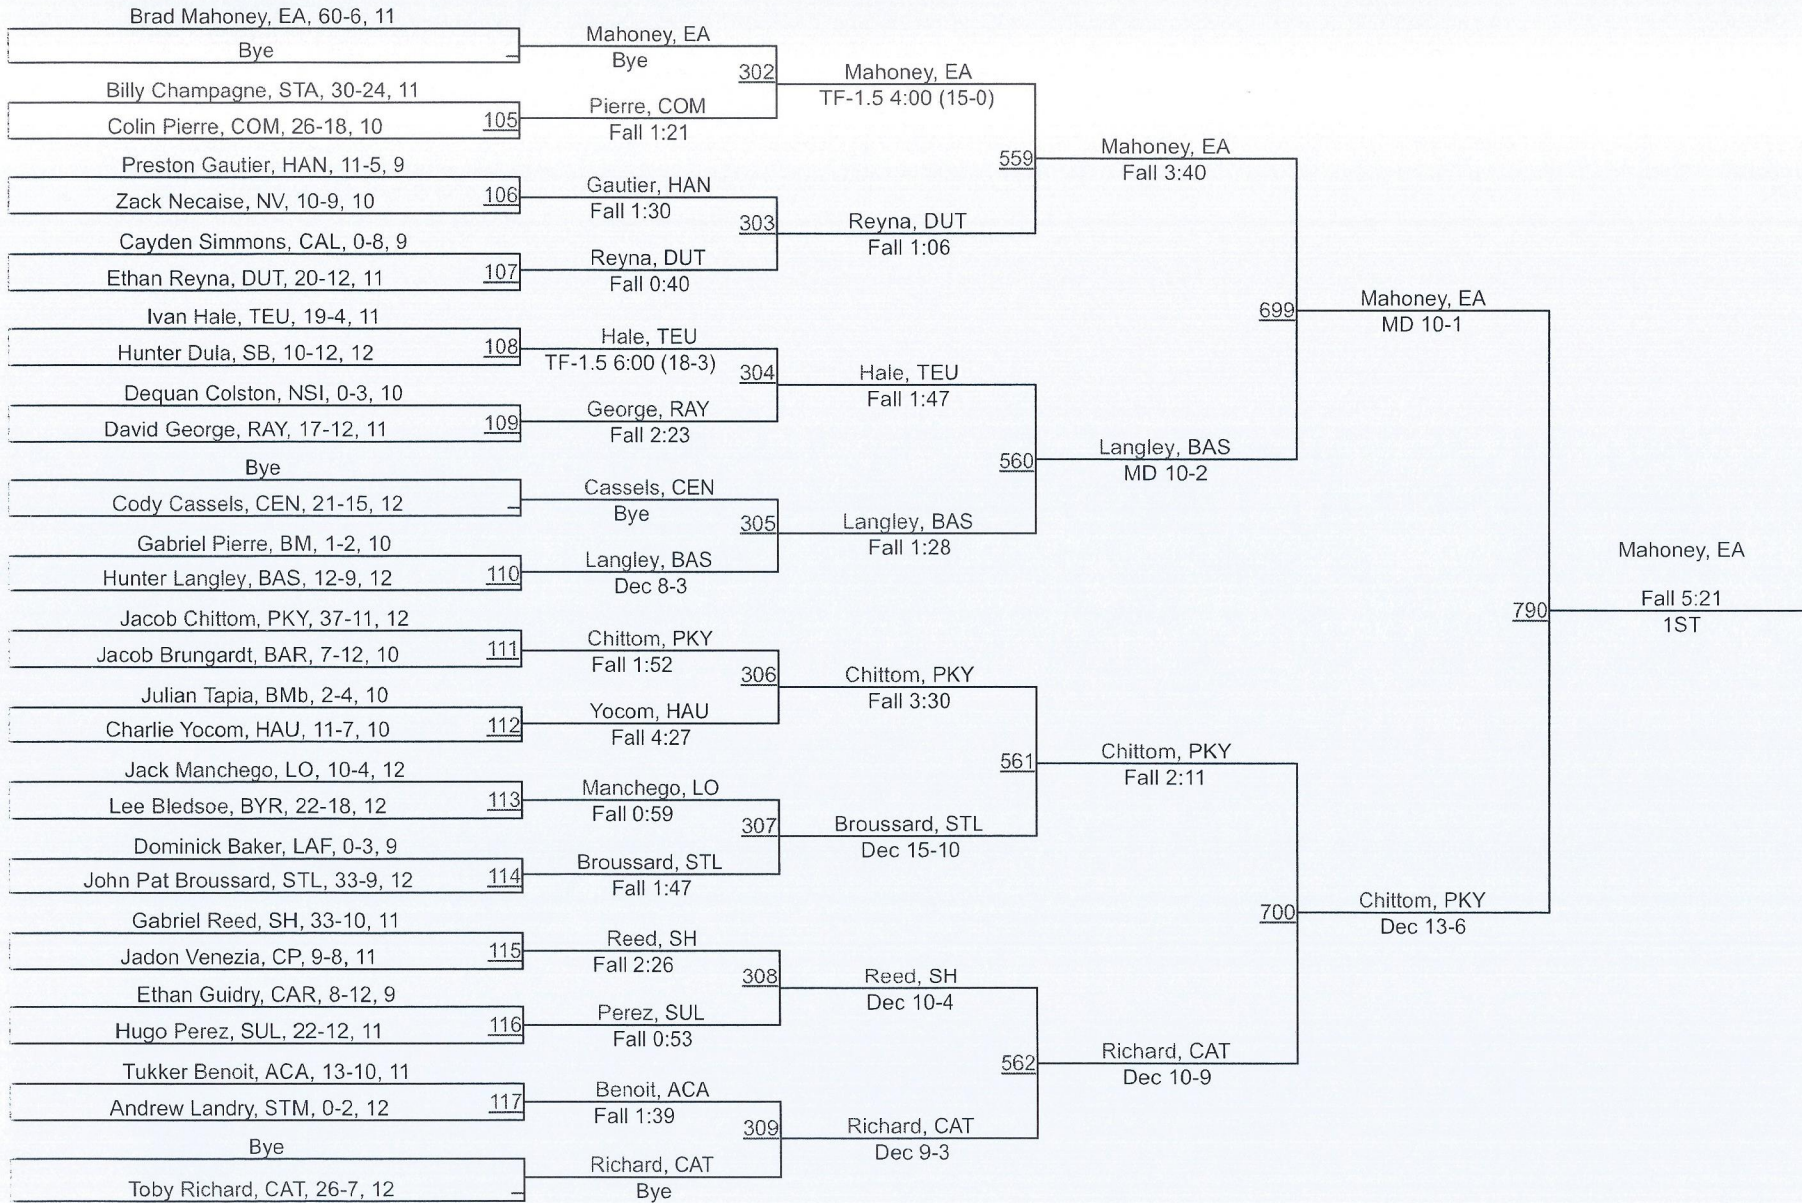

44th Annual Ken Cole Invitational

152