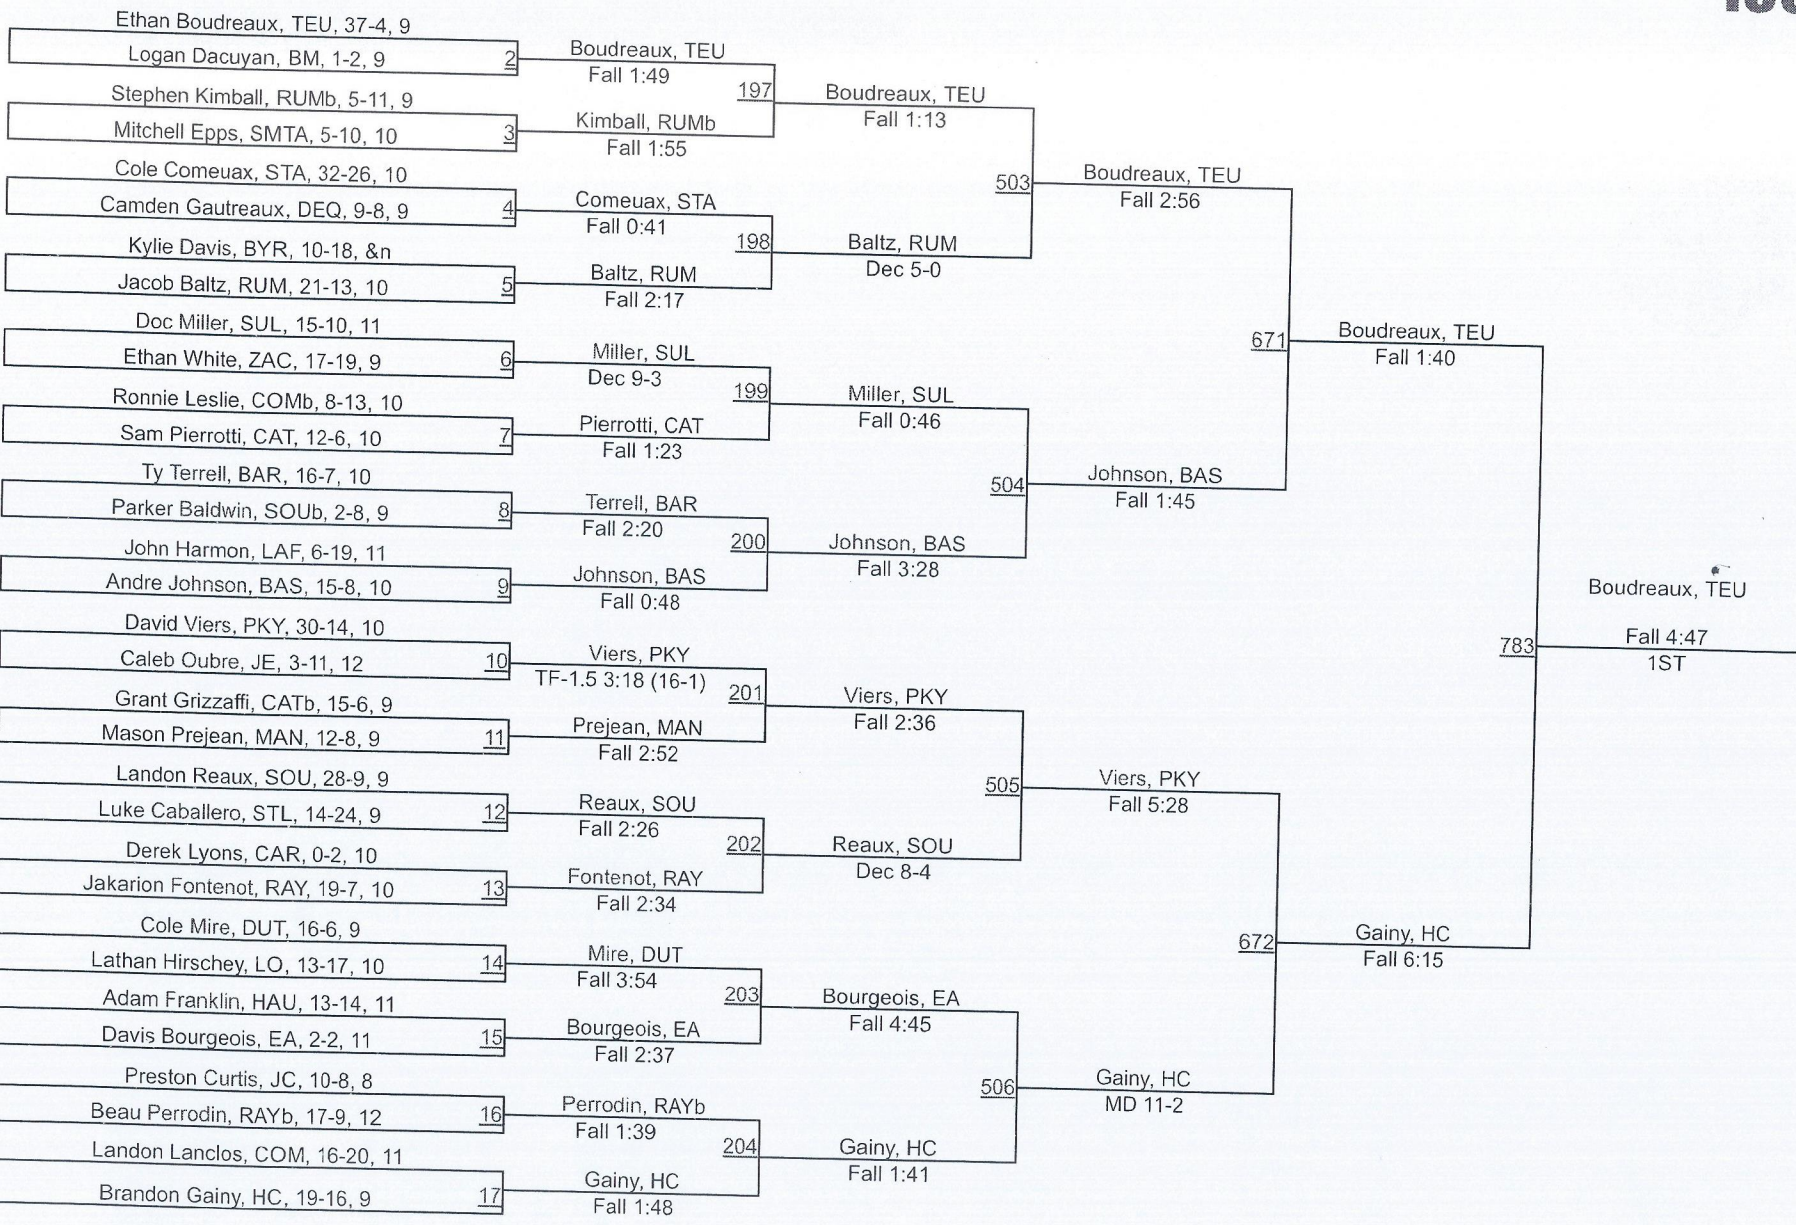

34	Barbe	22.0
35	Church Point	18.0
36	Calvary Baptist	17.0
37	John Ehret	11.0
38	DeQuincy	10.0
39	Summerfield	8.0
40	Erath	7.0
41	Dunham	3.0
42	St. Thomas More	1.0
43	Acadiana B	0.0
43	Archbishop Hannan B	0.0
43	Archbishop Rummel B	0.0
43	Brother Martin B	0.0
43	Brusly B	0.0
43	Carencro B	0.0
43	Catholic B	0.0
43	Church Point B	0.0
43	Comeaux B	0.0
43	Dutchtown B	0.0
43	Holy Cross B	0.0
43	John Curtis B	0.0
43	John Ehret B	0.0
43	Kaplan B	0.0
43	Lafayette B	0.0
43	Mandeville B	0.0
43	North Vermilion B	0.0
43	Northside	0.0
43	Northside B	0.0
43	Parkway B	0.0
43	Rayne B	0.0
43	Southside B	0.0
43	St Michael B	0.0
43	Teurlings B	0.0

44th Annual Ken Cole Invitational