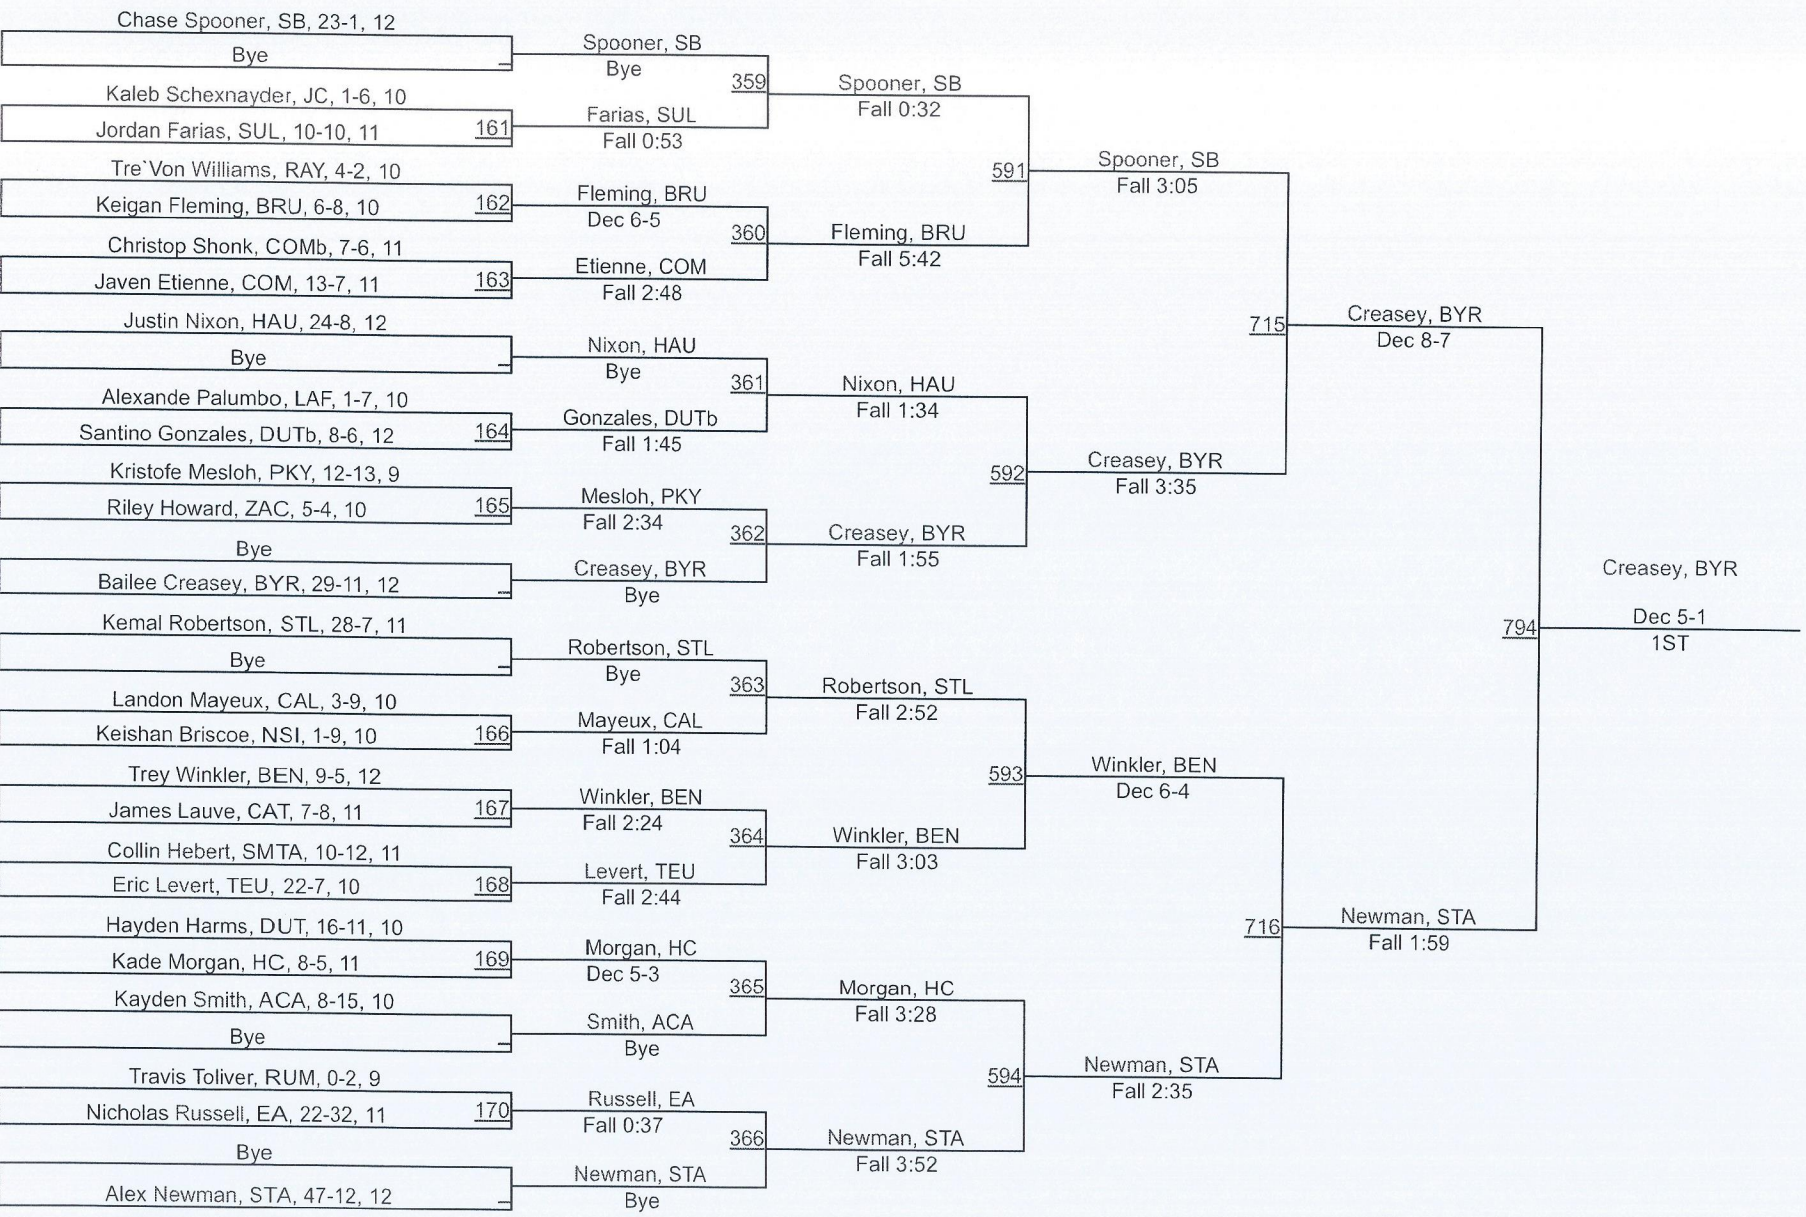

44th Annual Ken Cole Invitational