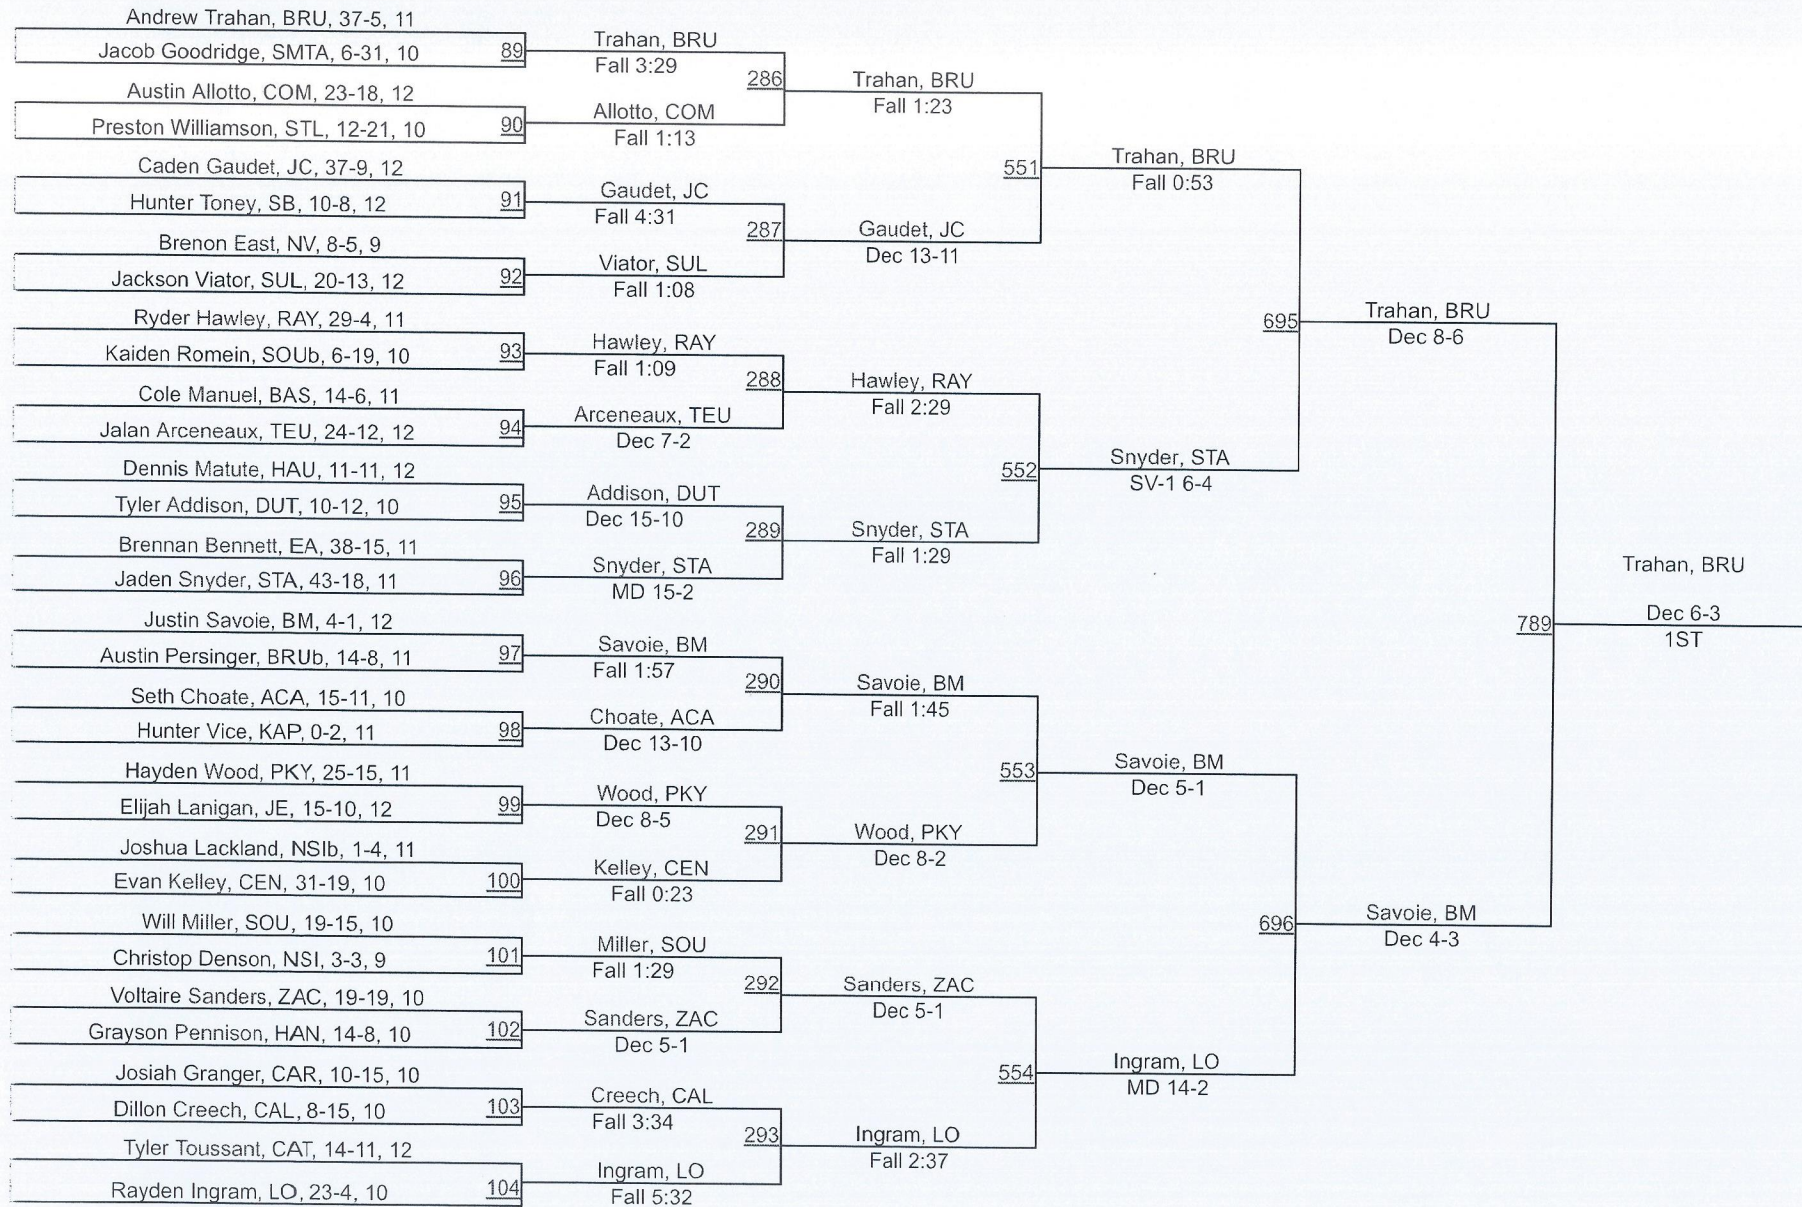

44th Annual Ken Cole Invitational

145