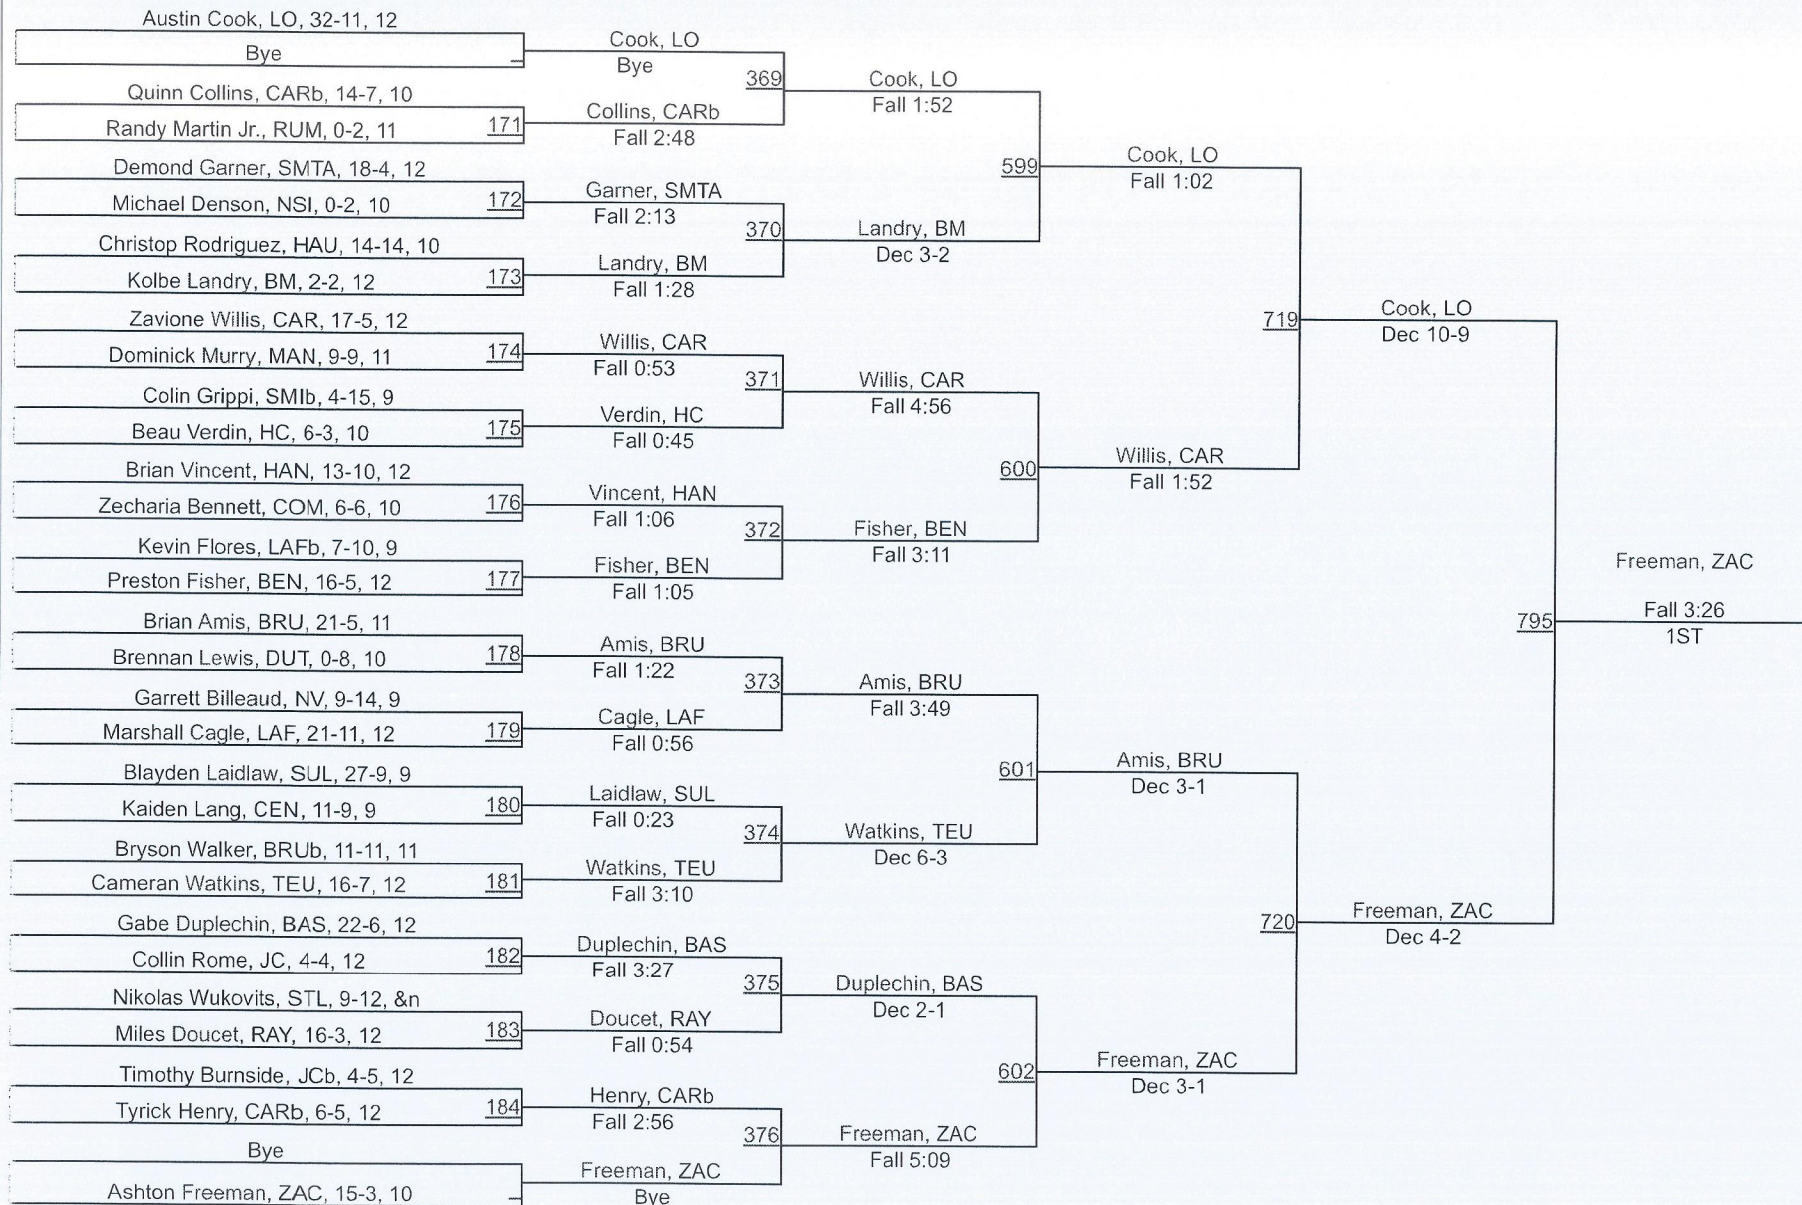

44th Annual Ken Cole Invitational

220