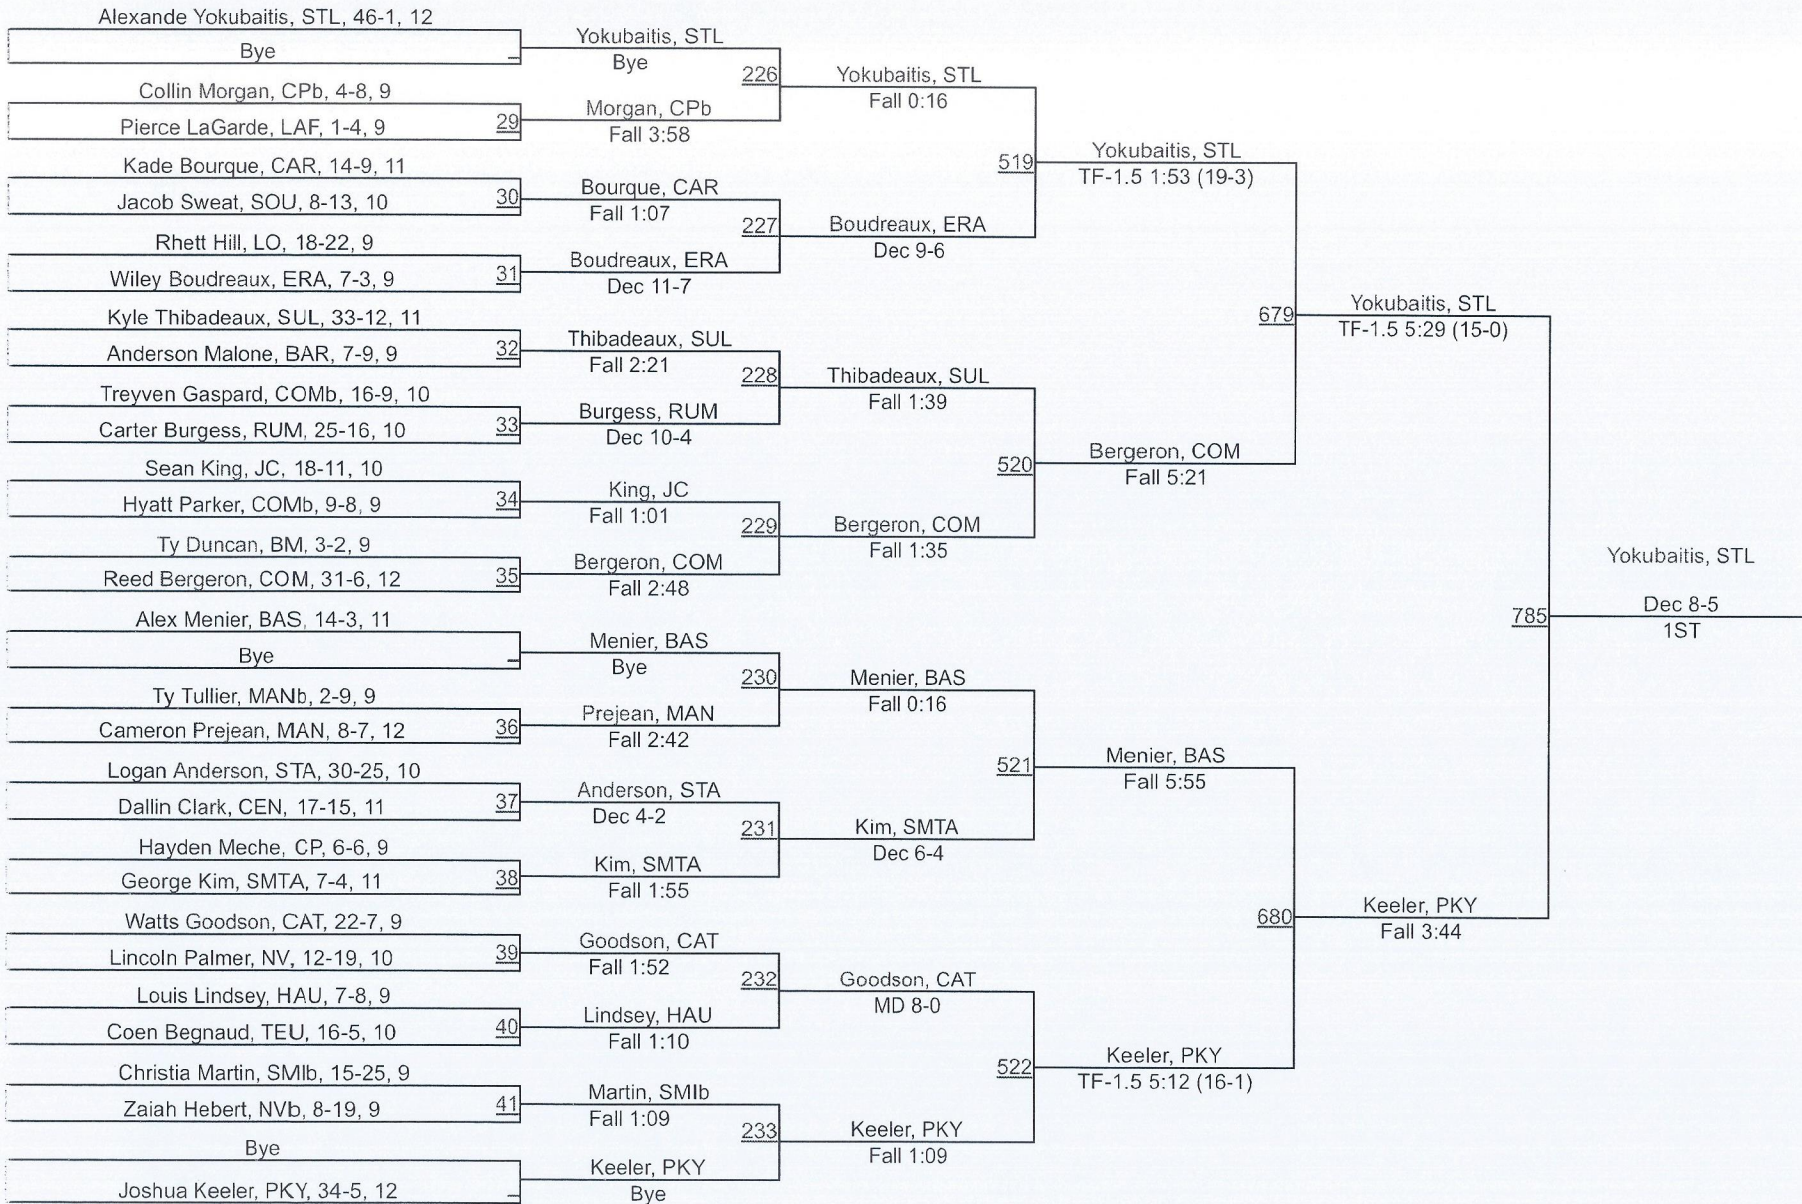

44th Annual Ken Cole Invitational

120