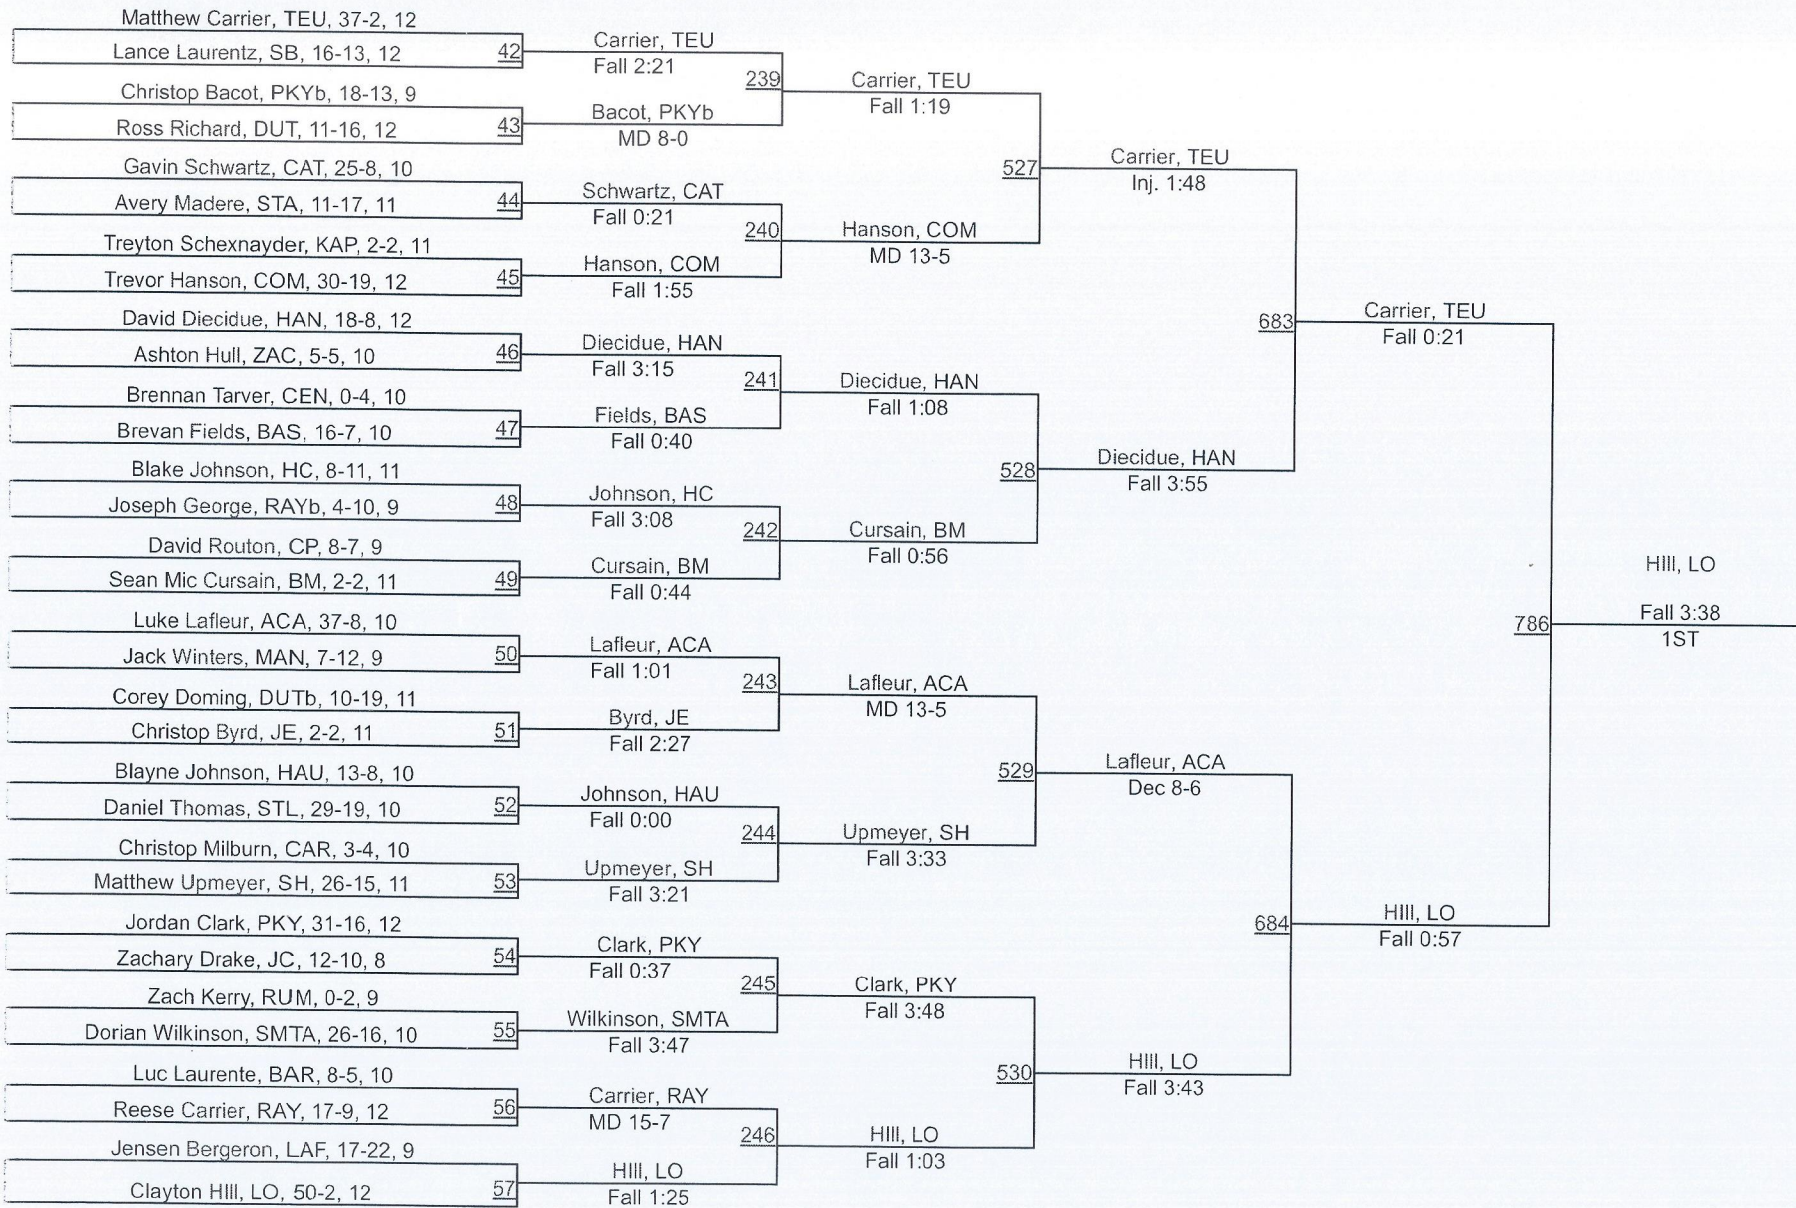

44th Annual Ken Cole Invitational