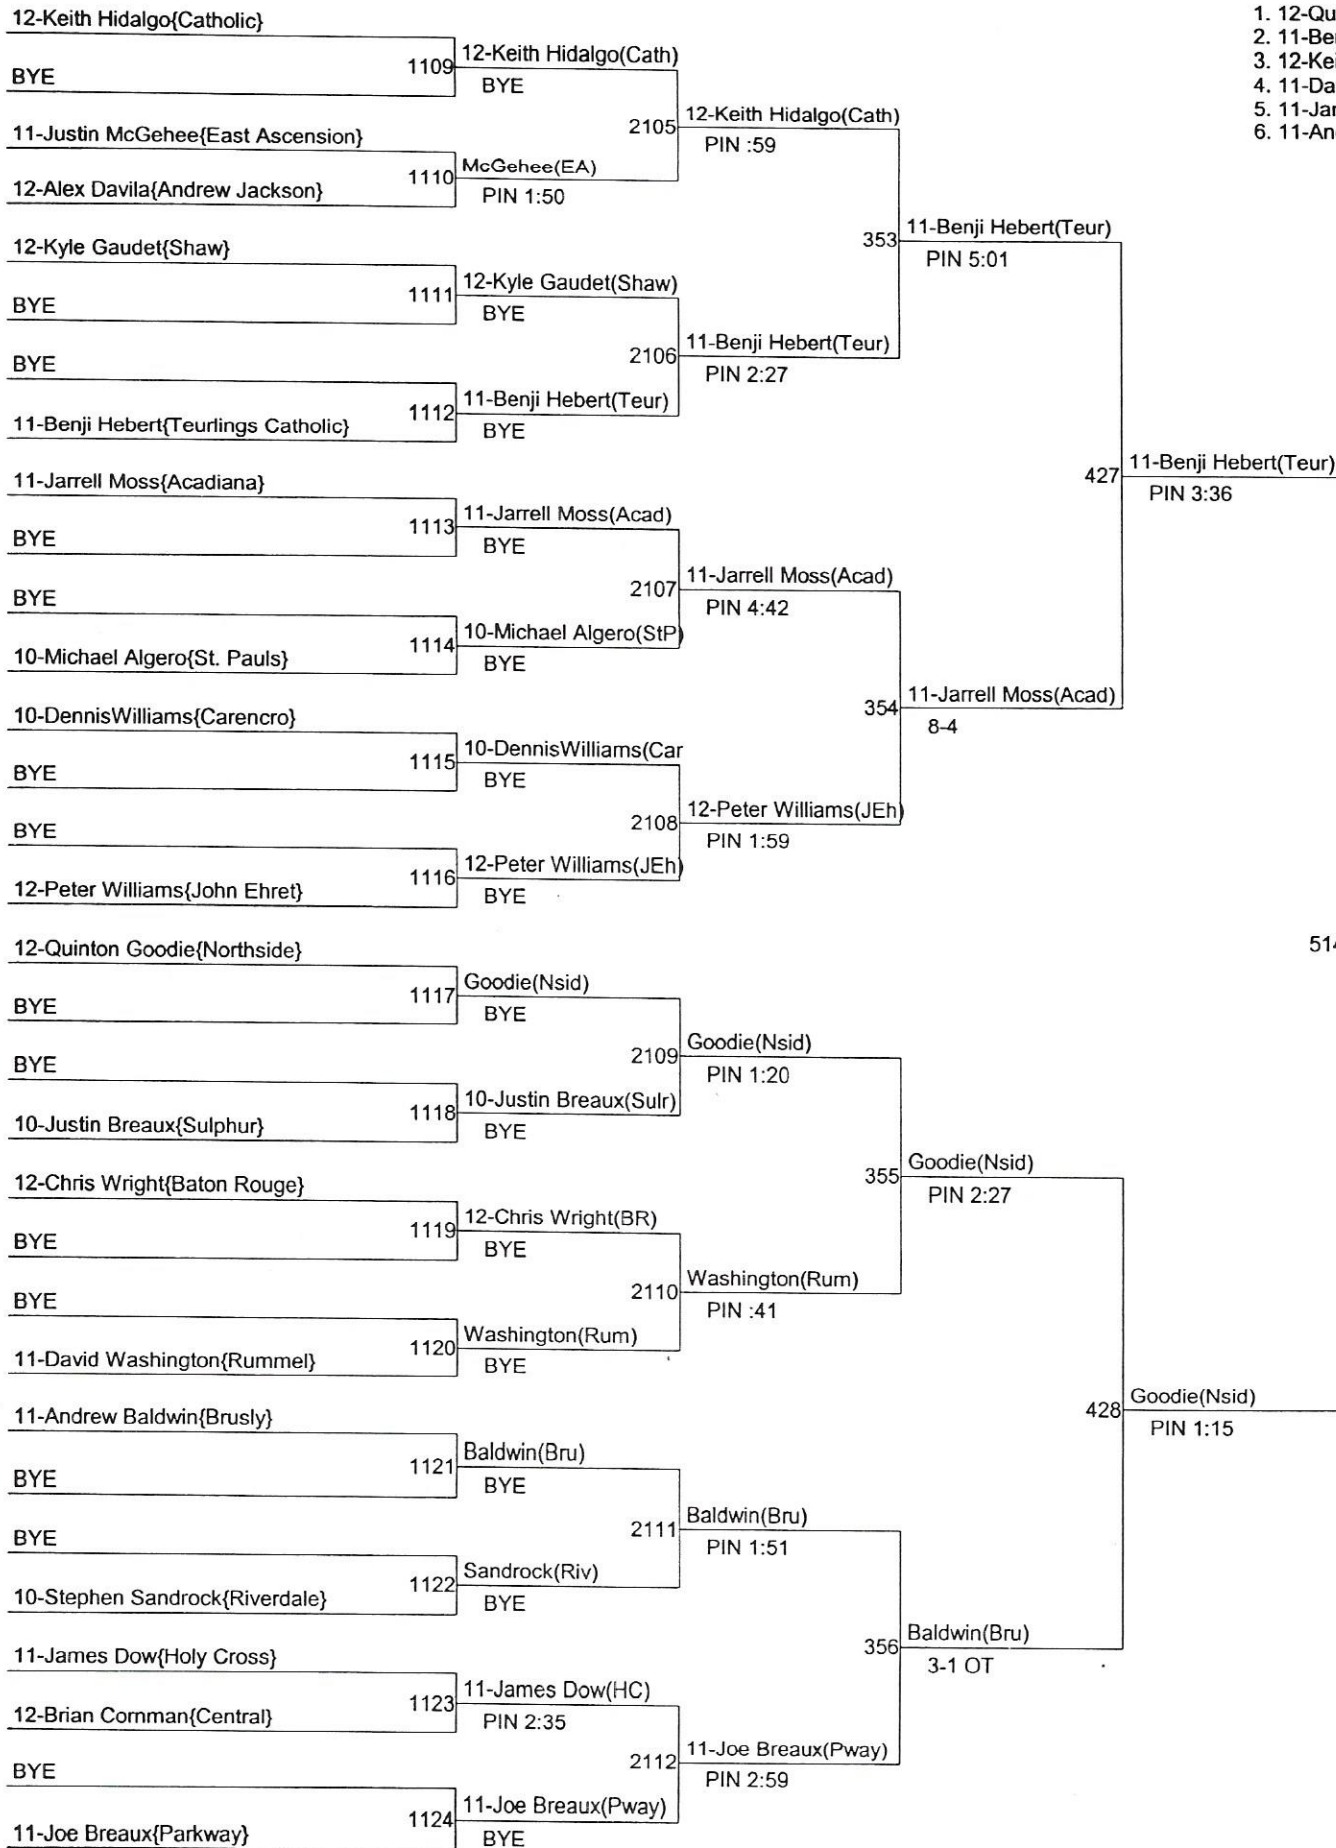

Champion

Glover(Nsid)

Consolation Bracket 215

32nd ANNUAL LEE HIGH INVITATIONAL - 2005

Weight Class : 275

1. 12-Quinton Goodie(Nsid)
2. 11-Benji Hebert(Teur)
3. 12-Keith Hidalgo(Cath)
4. 11-David Washington(Rum)
5. 11-Jarrell Moss(Acad)
6. 11-Andrew Baldwin(Bru)