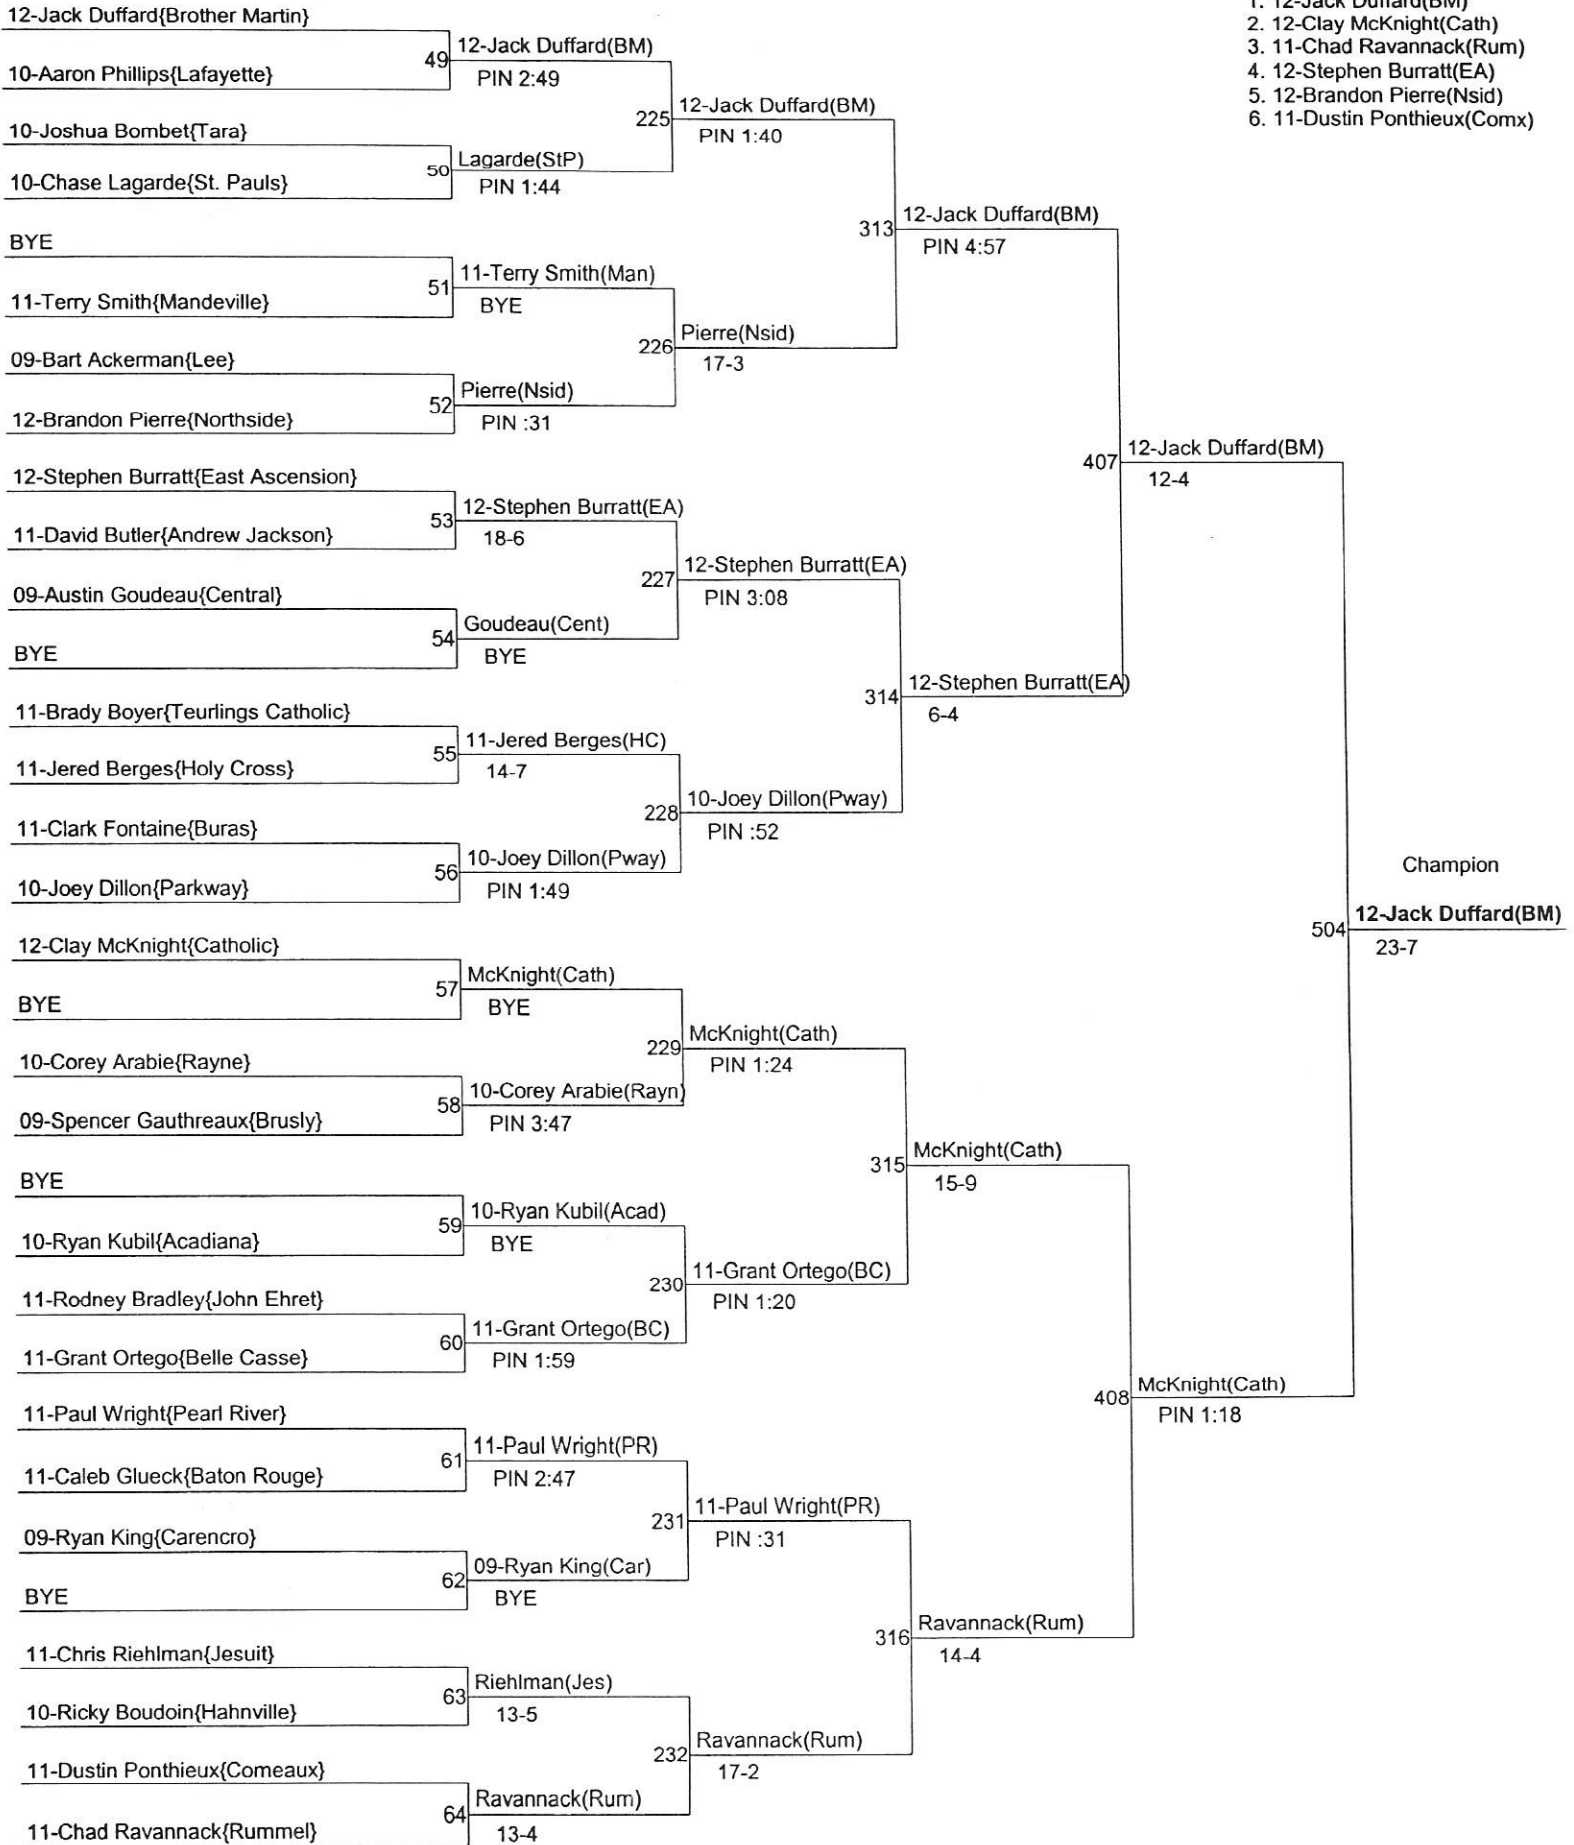

Champion

Colosimo(Laf)

Consolation Bracket 119

32nd ANNUAL LEE HIGH INVITATIONAL - 2005

Weight Class : 125

1. 12-Jack Duffard(BM)
2. 12-Clay McKnight(Cath)
3. 11-Chad Ravannack(Rum)
4. 12-Stephen Burratt(EA)
5. 12-Brandon Pierre(Nsid)
6. 11-Dustin Ponthieux(Comx)