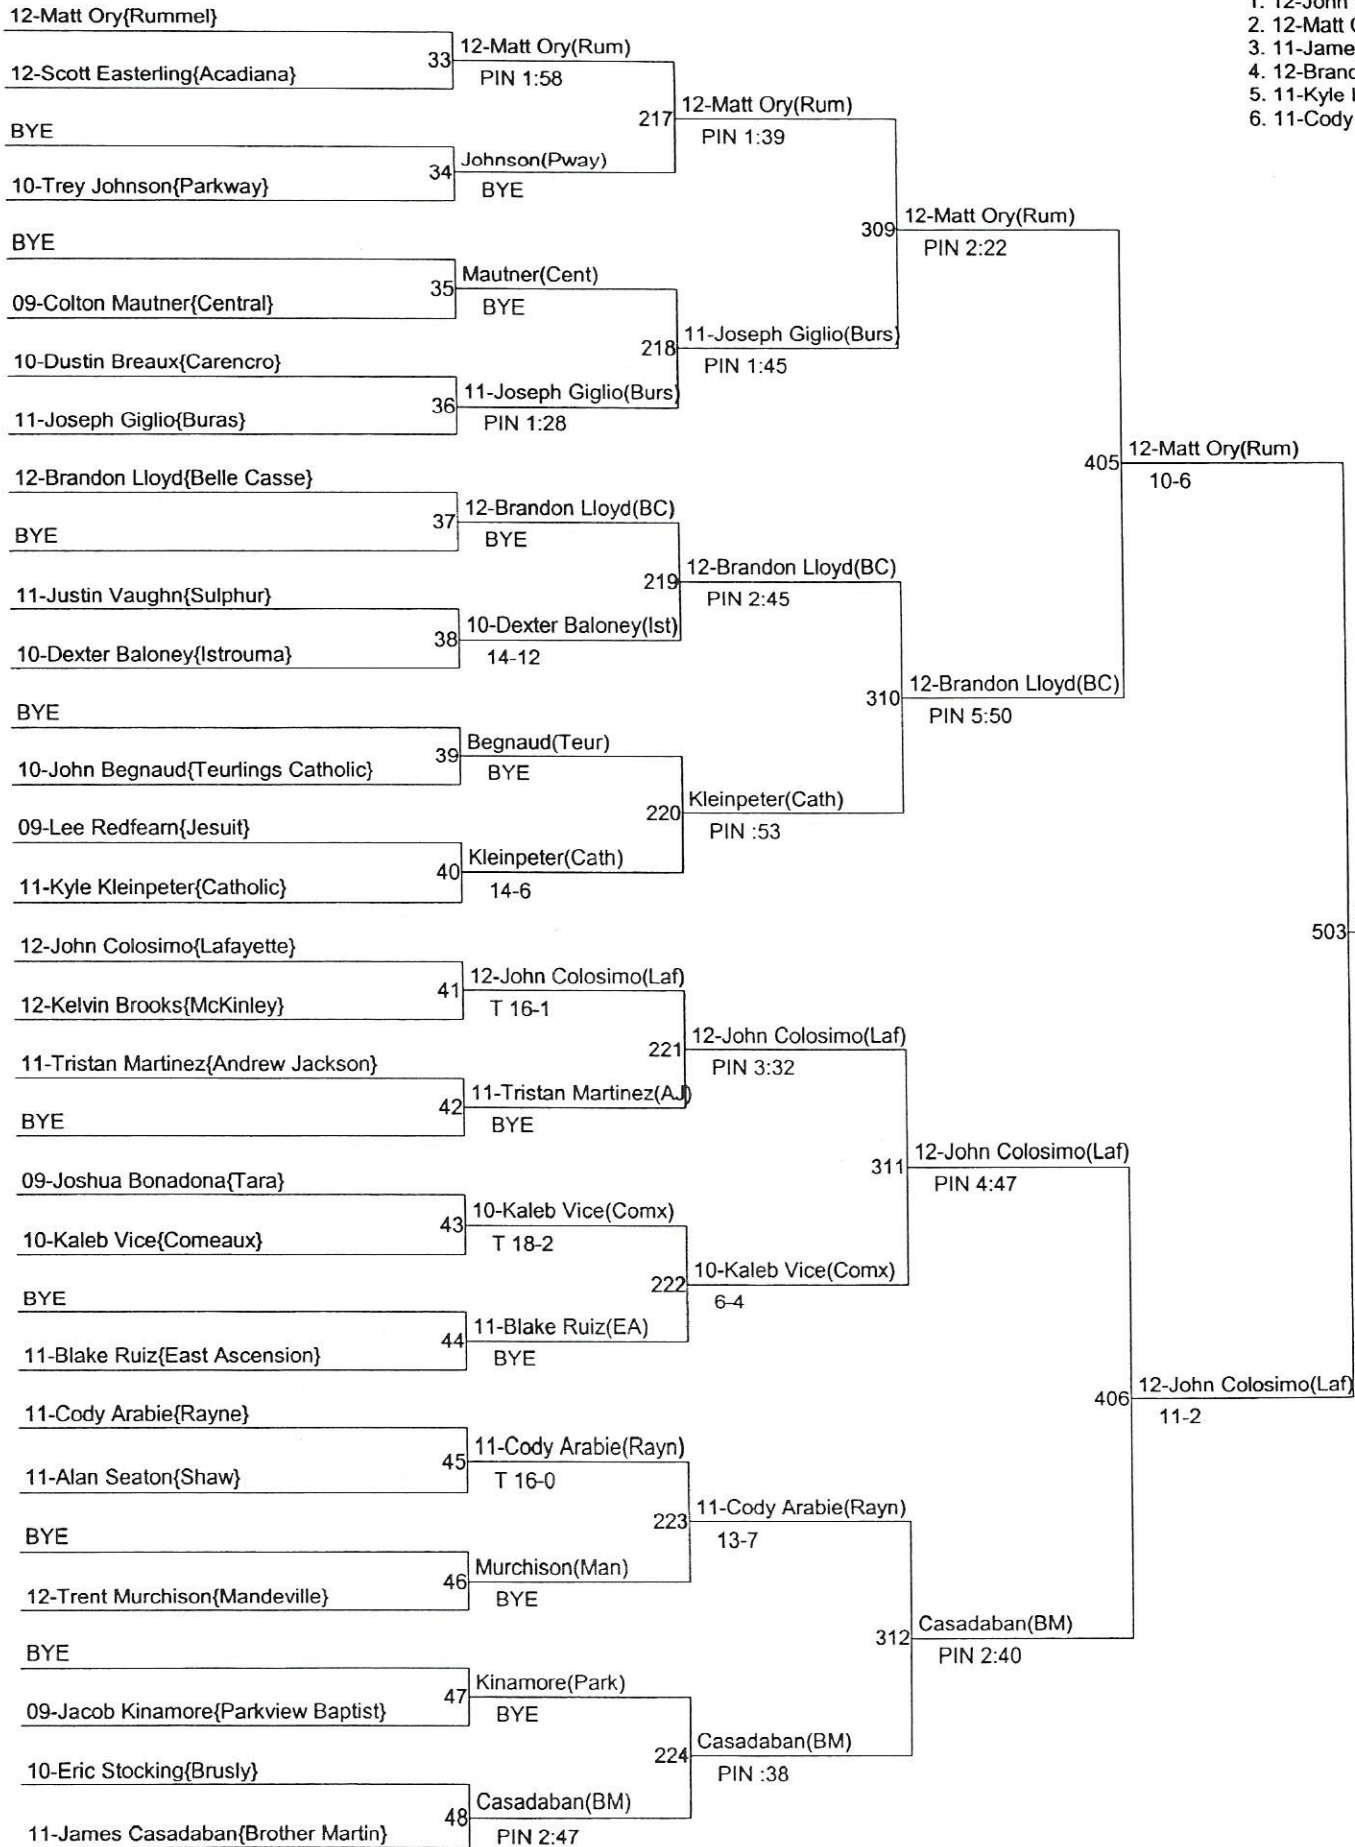

32nd ANNUAL LEE HIGH INVITATIONAL - 2005

Weight Class : 119

1. 12-John Colosimo(Laf)
2. 12-Matt Ory(Rum)
3. 11-James Casadaban(BM)
4. 12-Brandon Lloyd(BC)
5. 11-Kyle Kleinpeter(Cath)
6. 11-Cody Arabie(Rayn)

Champion

Colosimo(Laf)