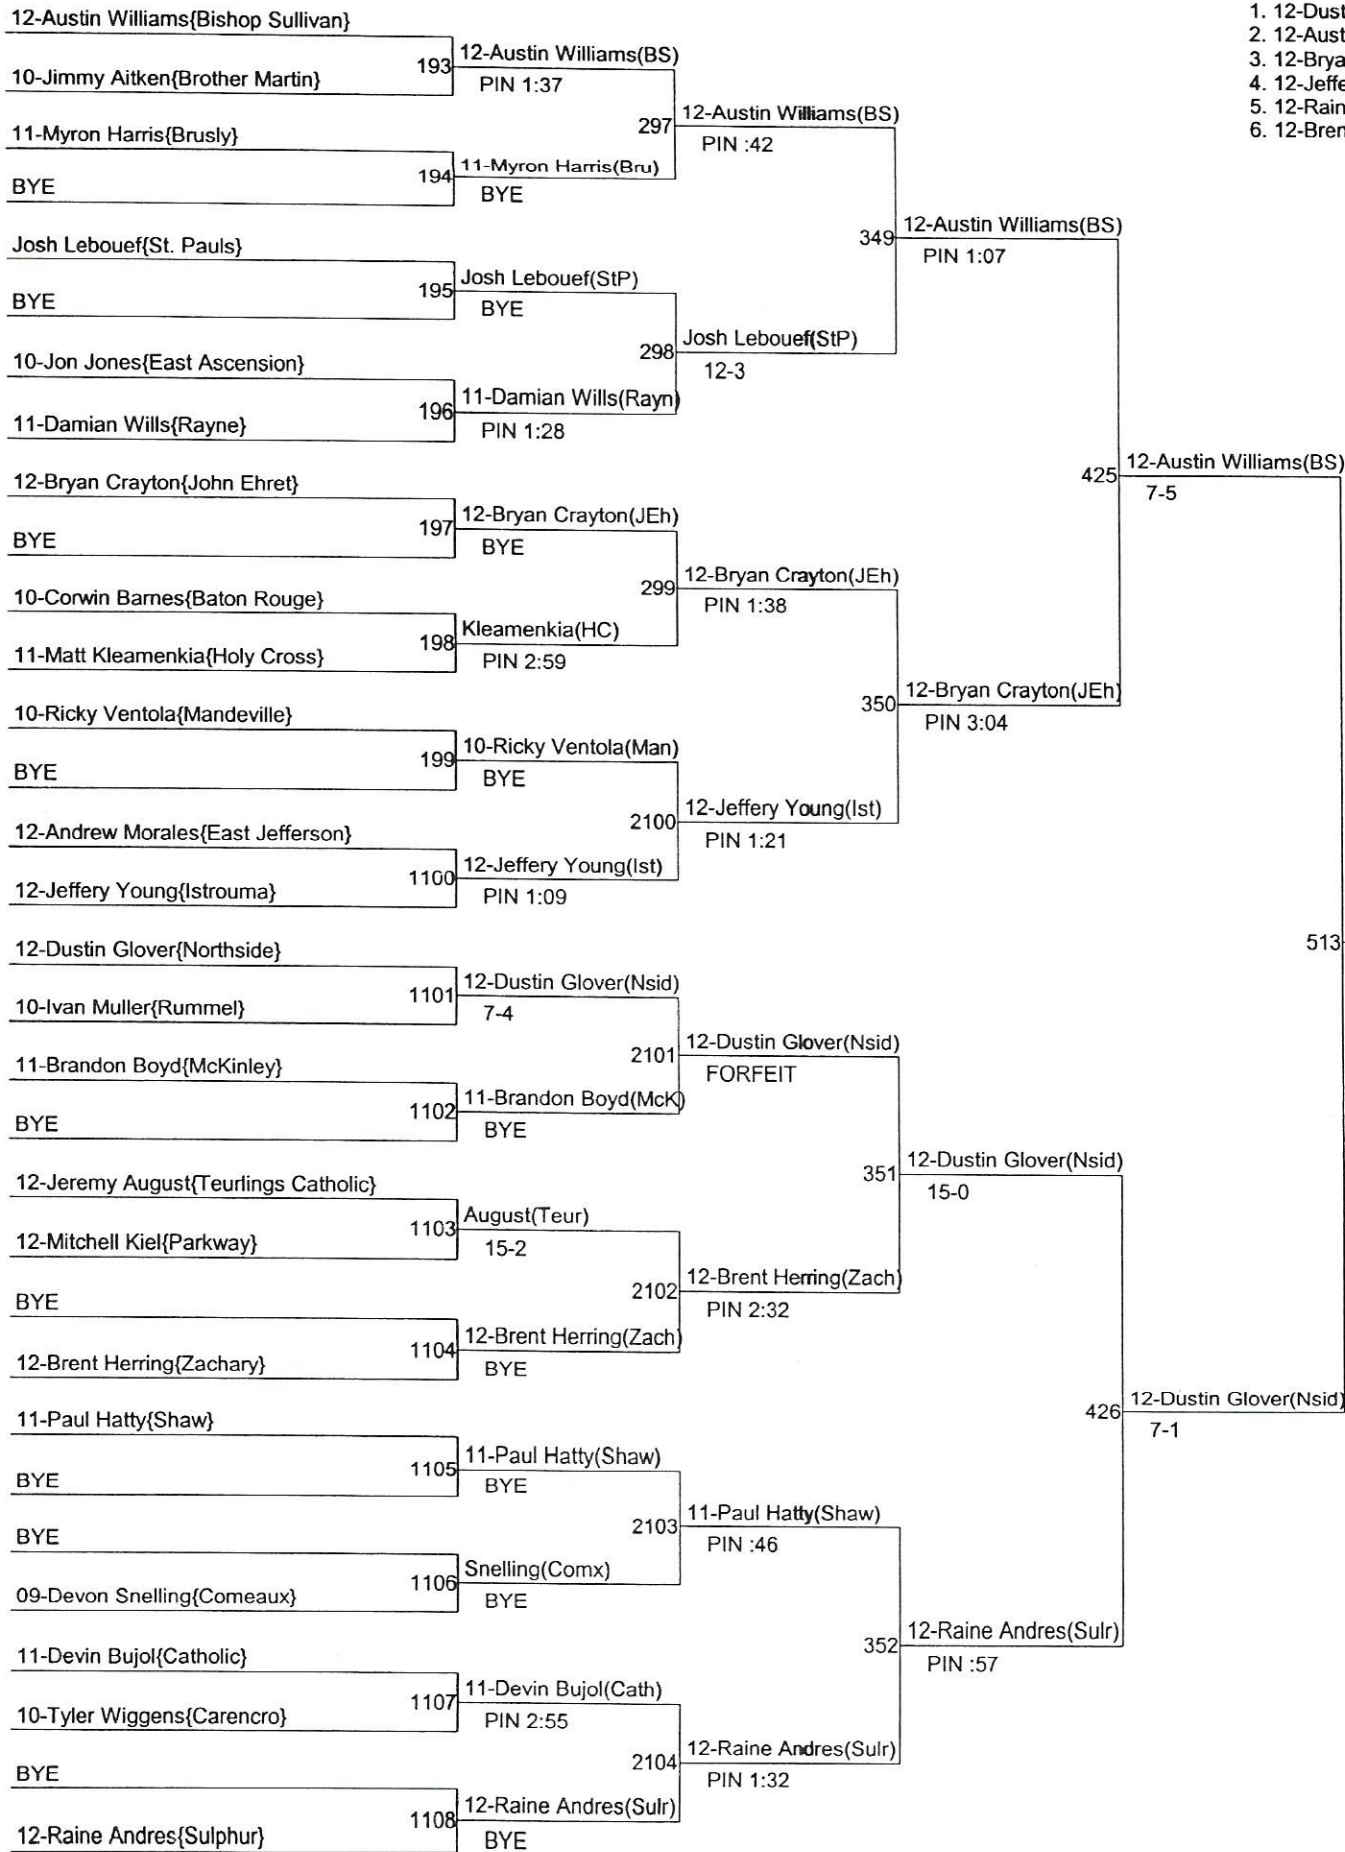

32nd ANNUAL LEE HIGH INVITATIONAL - 2005

Weight Class : 215

1. 12-Dustin Glover(Nsid)
2. 12-Austin Williams(BS)
3. 12-Bryan Crayton(JEh)
4. 12-Jeffery Young(Ist)
5. 12-Raine Andres(Sulr)
6. 12-Brent Herring(Zach)

Champion

Glover(Nsid)