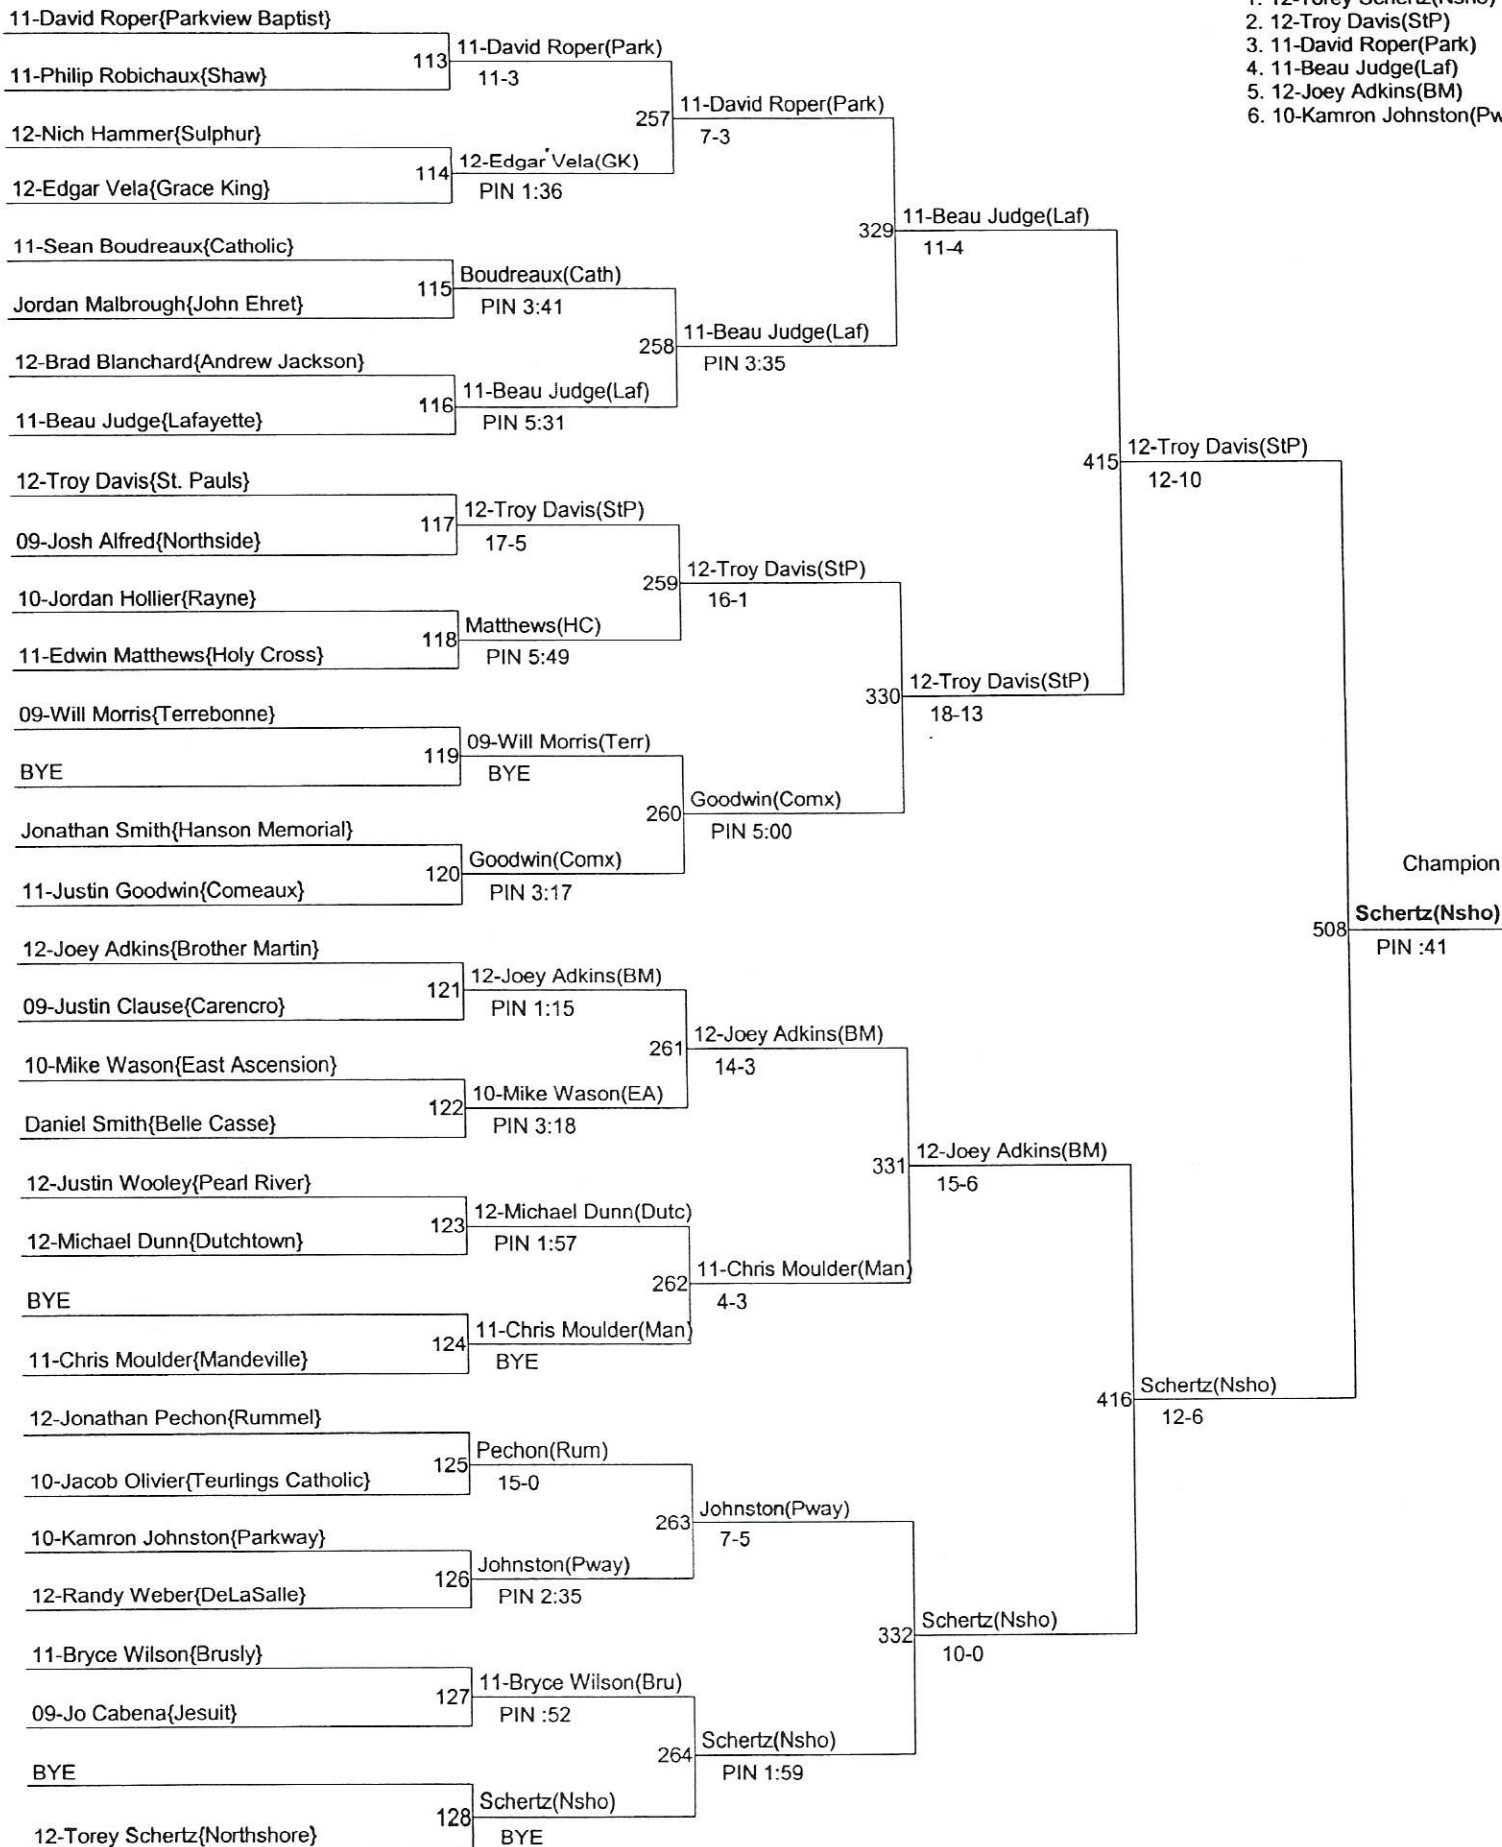

32nd ANNUAL LEE HIGH INVITATIONAL - 2005

Weight Class : 145

1. 12-Torey Schertz(Nsho)
2. 12-Troy Davis(StP)
3. 11-David Roper(Park)
4. 11-Beau Judge(Laf)
5. 12-Joey Adkins(BM)
6. 10-Kamron Johnston(Pway)