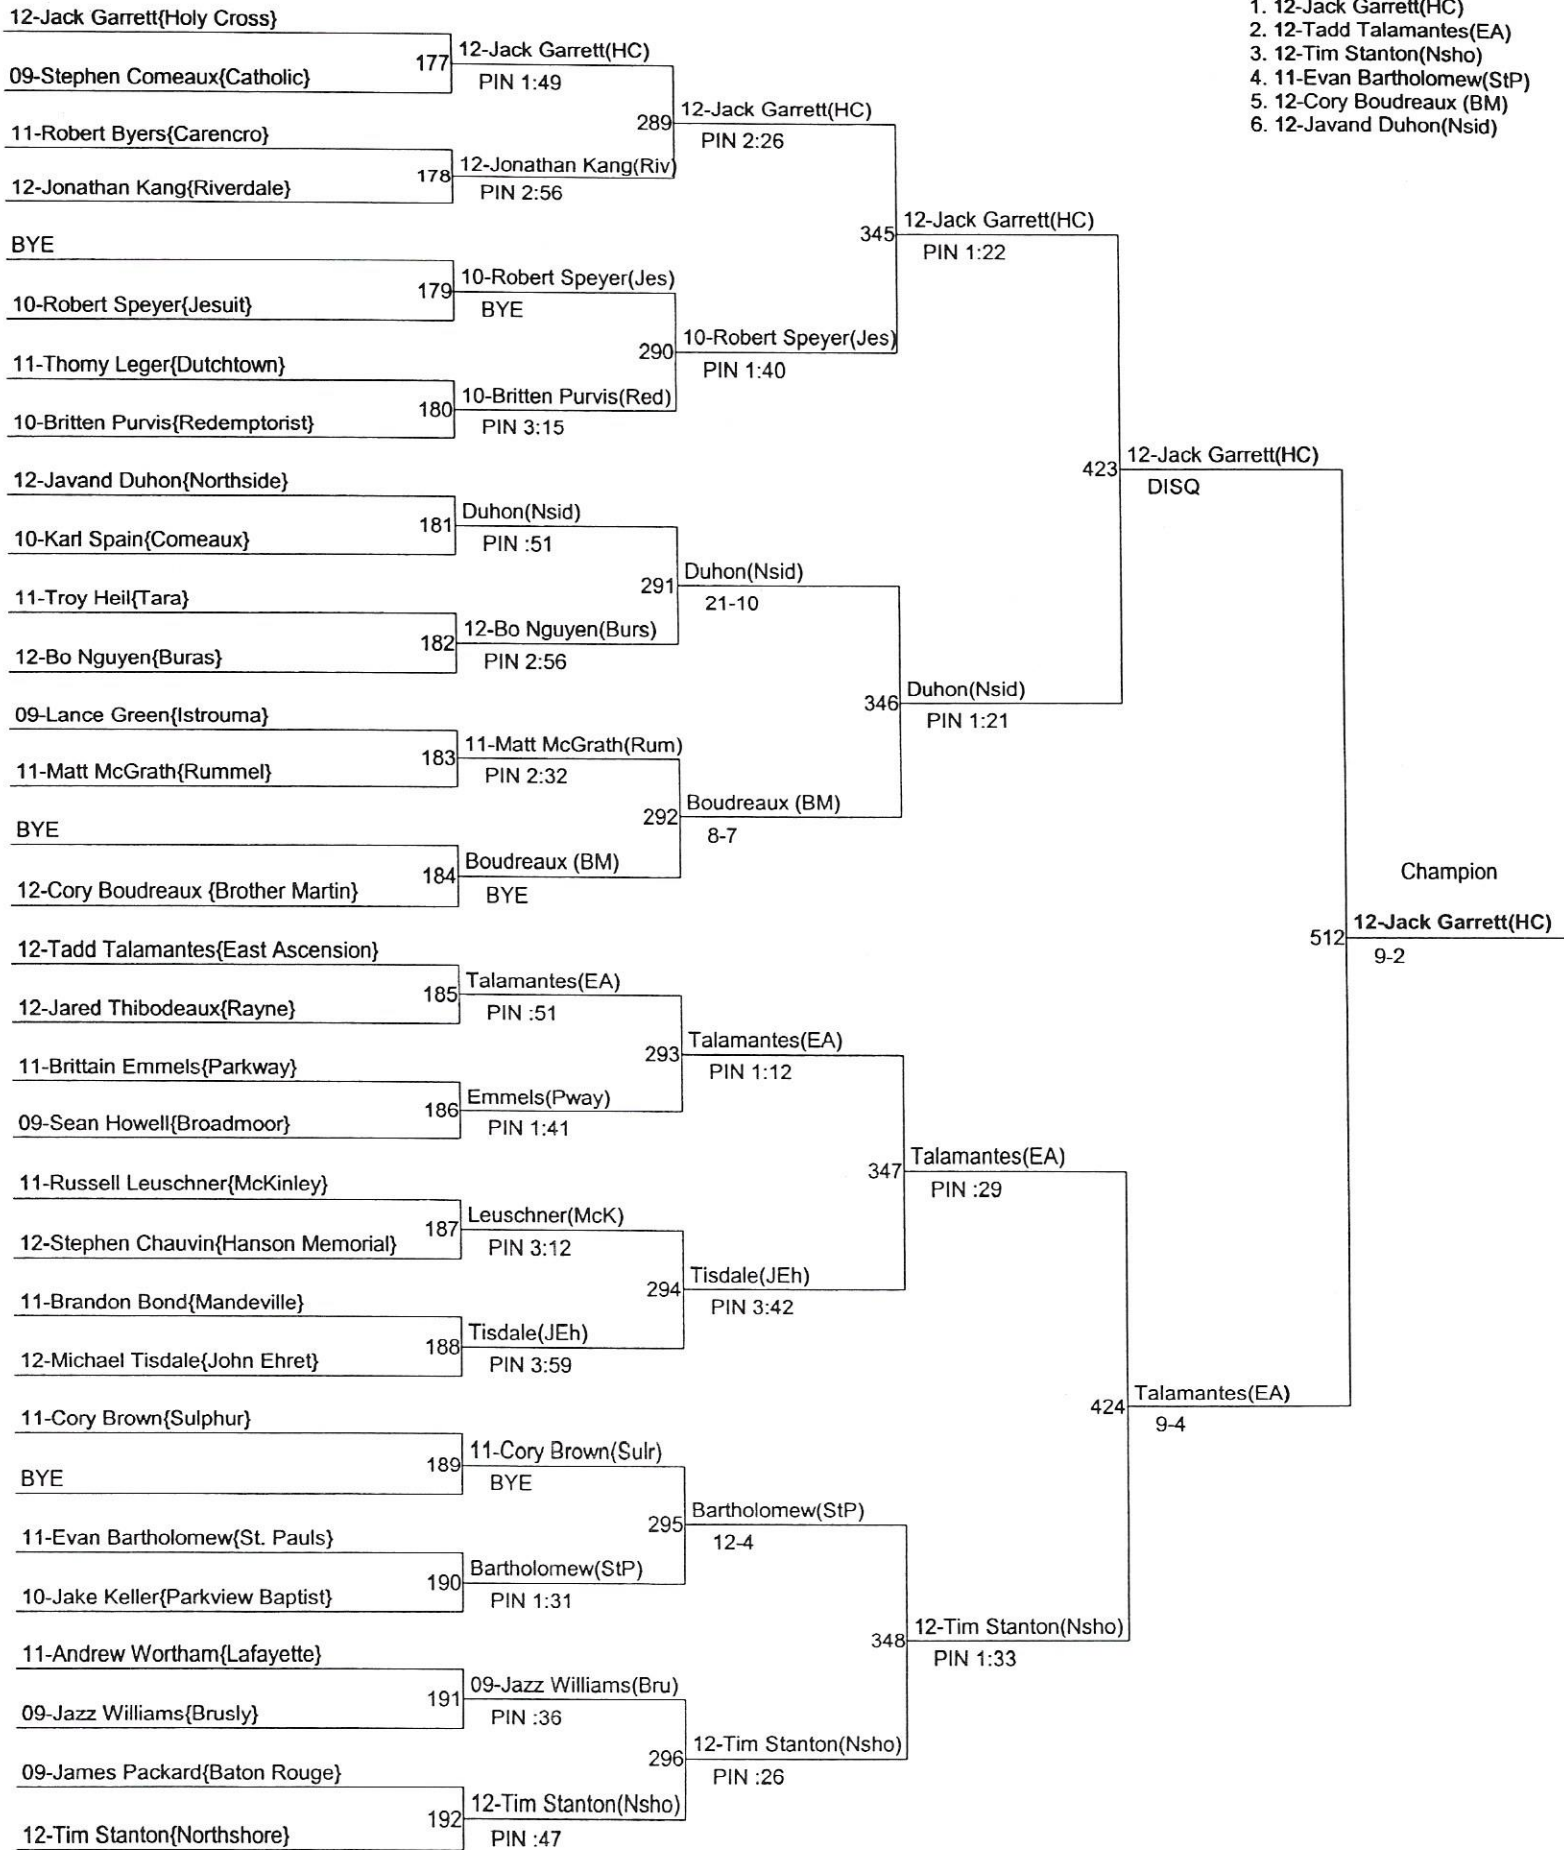

32nd ANNUAL LEE HIGH INVITATIONAL - 2005

Weight Class : 189

1. 12-Jack Garrett(HC)
2. 12-Tadd Talamantes(EA)
3. 12-Tim Stanton(Nsho)
4. 11-Evan Bartholomew(StP)
5. 12-Cory Boudreaux (BM)
6. 12-Javand Duhon(Nsid)