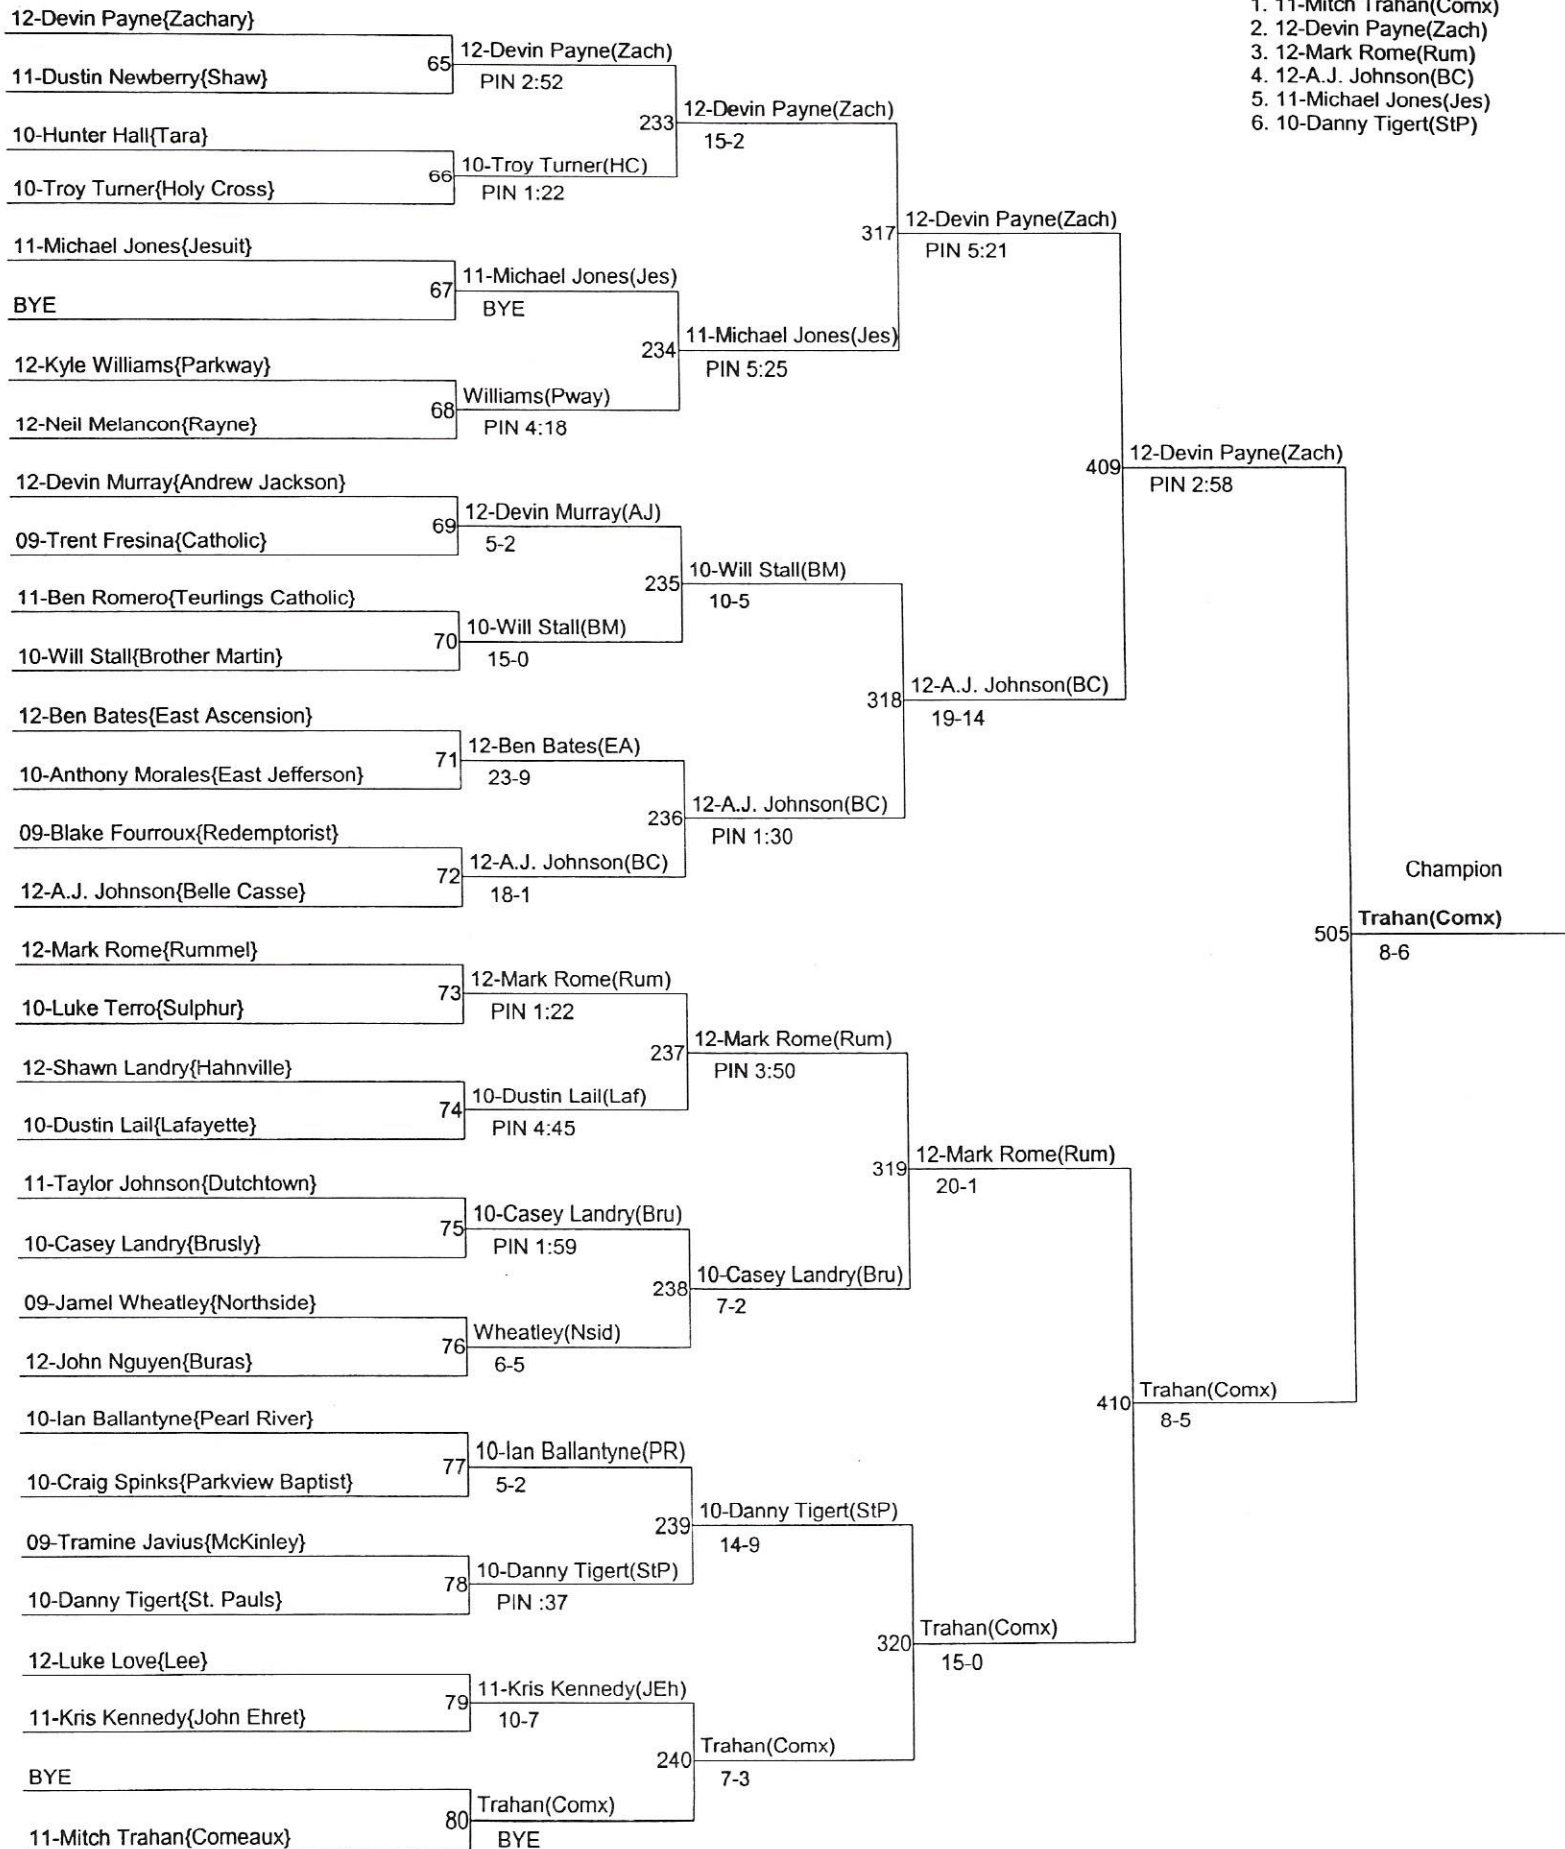

32nd ANNUAL LEE HIGH INVITATIONAL - 2005

Weight Class : 130

1. 11-Mitch Trahan(Comx)
2. 12-Devin Payne(Zach)
3. 12-Mark Rome(Rum)
4. 12-A.J. Johnson(BC)
5. 11-Michael Jones(Jes)
6. 10-Danny Tigert(StP)