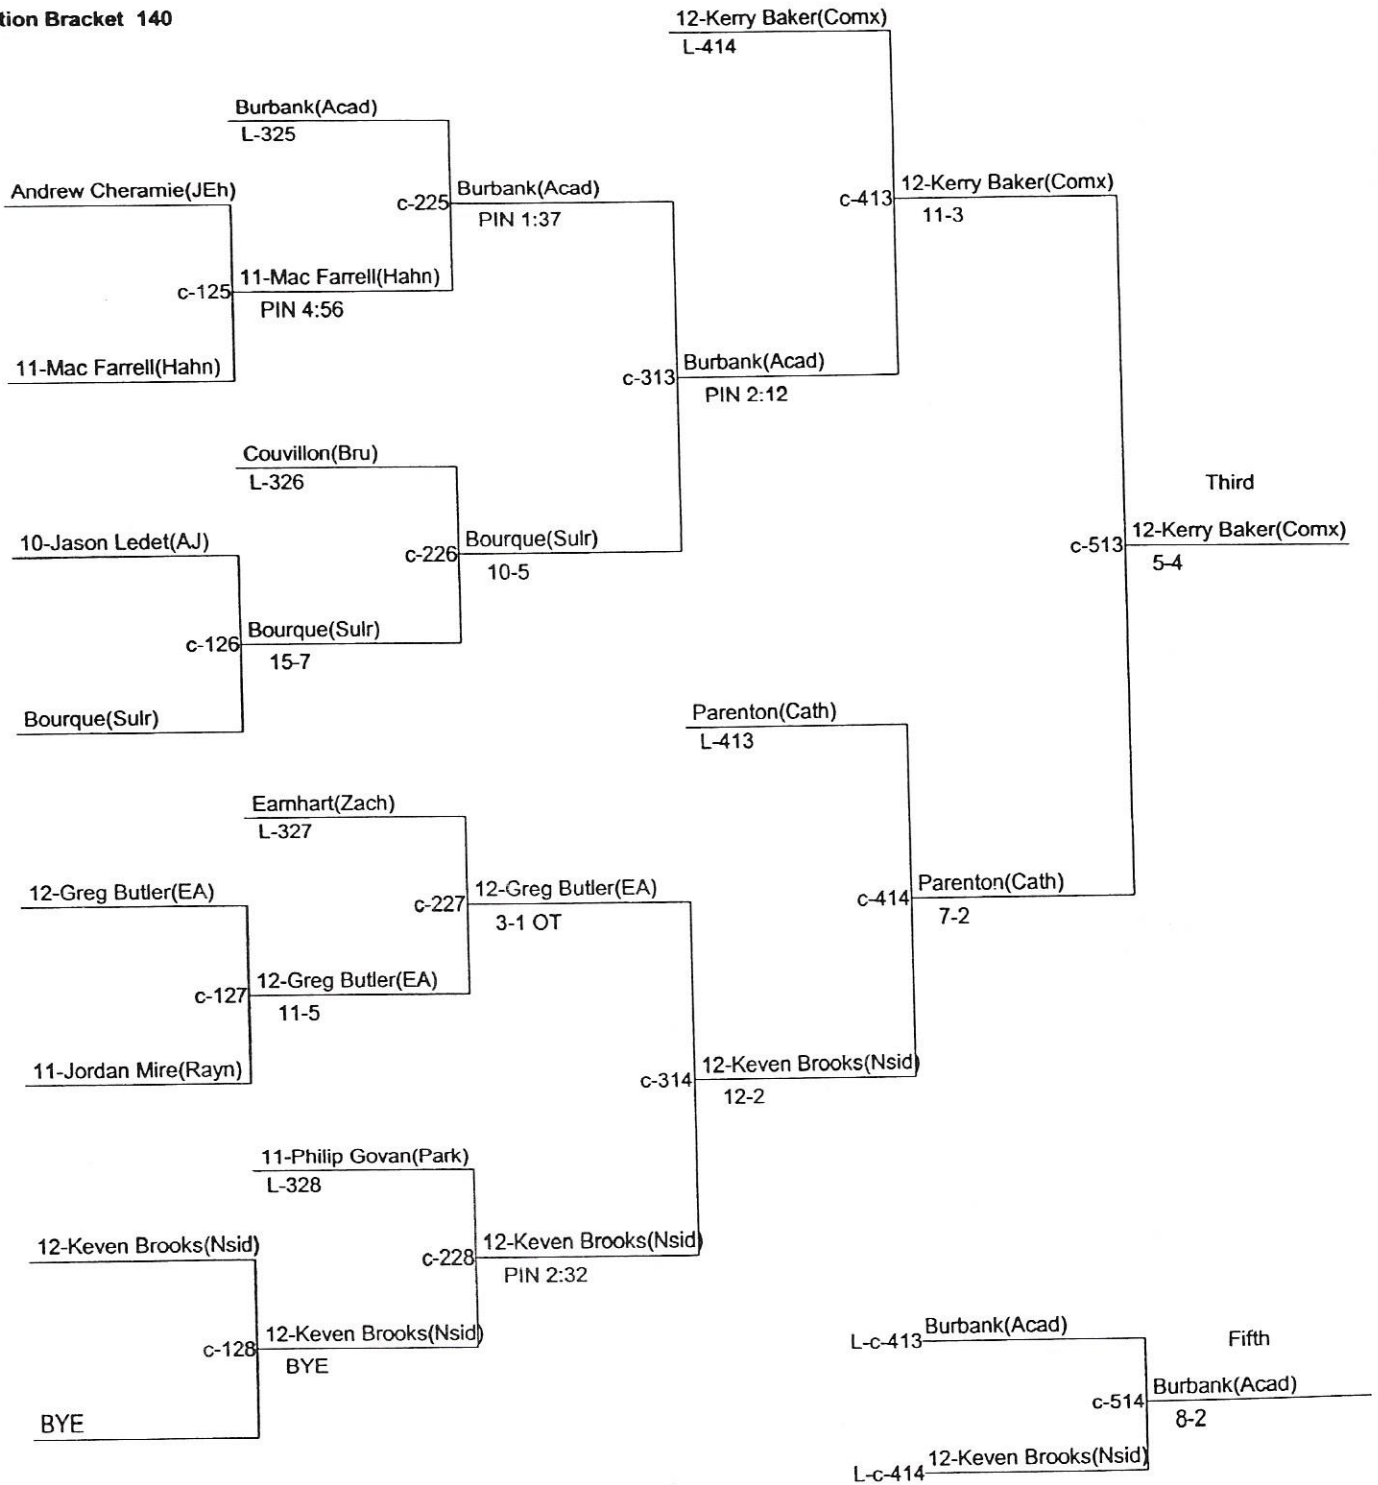

Consolation Bracket 140