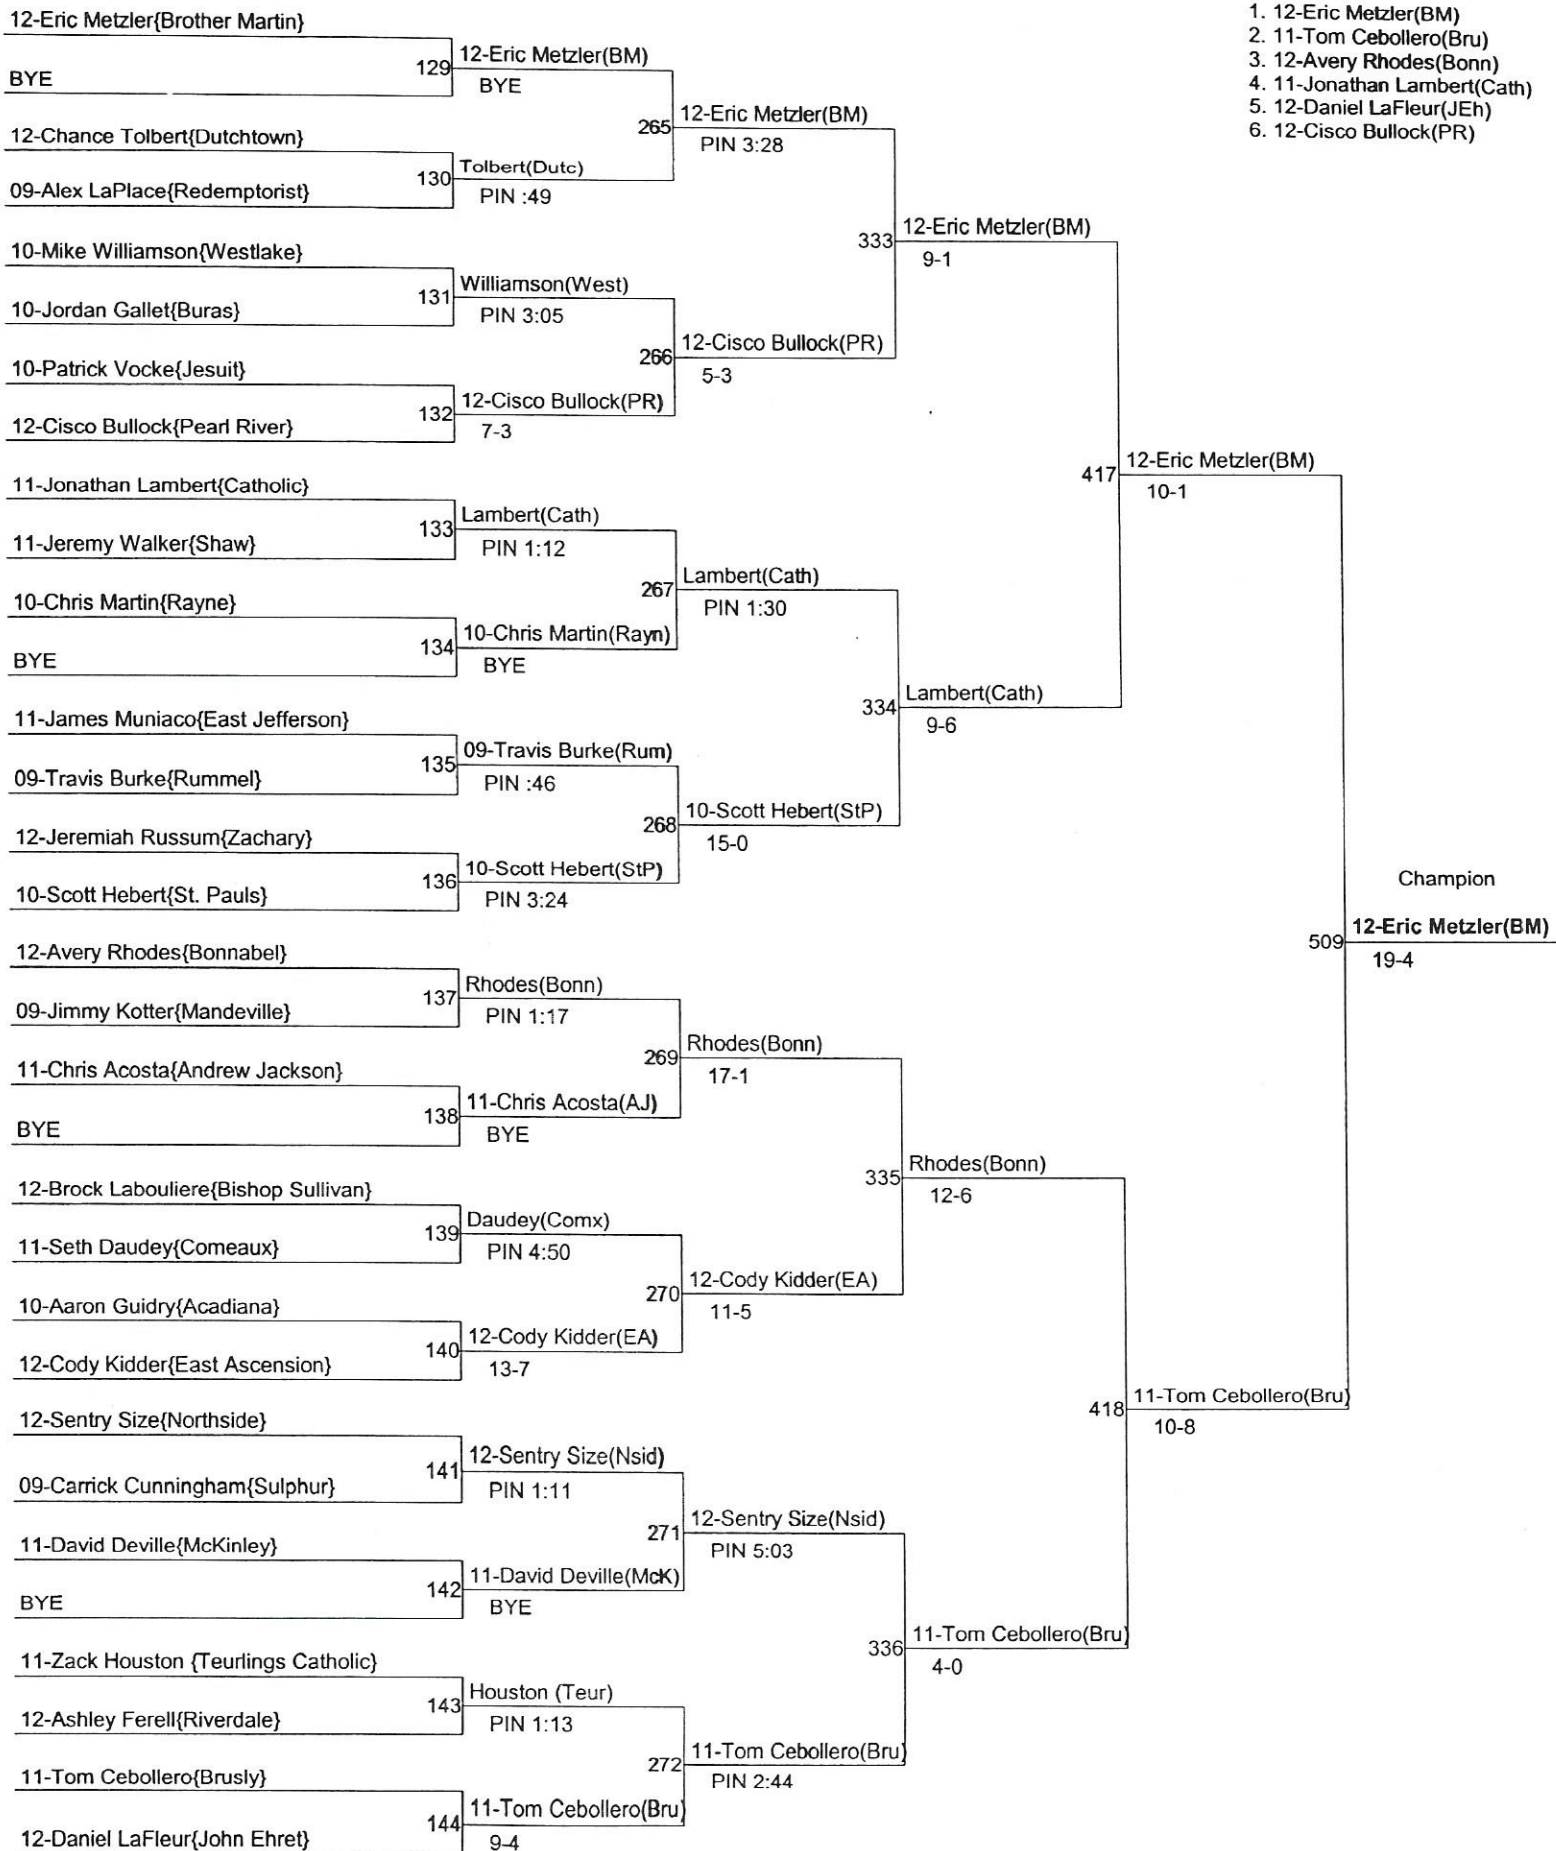

32nd ANNUAL LEE HIGH INVITATIONAL - 2005

Weight Class : 152

1. 12-Eric Metzler(BM)
2. 11-Tom Cebollero(Bru)
3. 12-Avery Rhodes(Bonn)
4. 11-Jonathan Lambert(Cath)
5. 12-Daniel LaFleur(JEh)
6. 12-Cisco Bullock(PR)