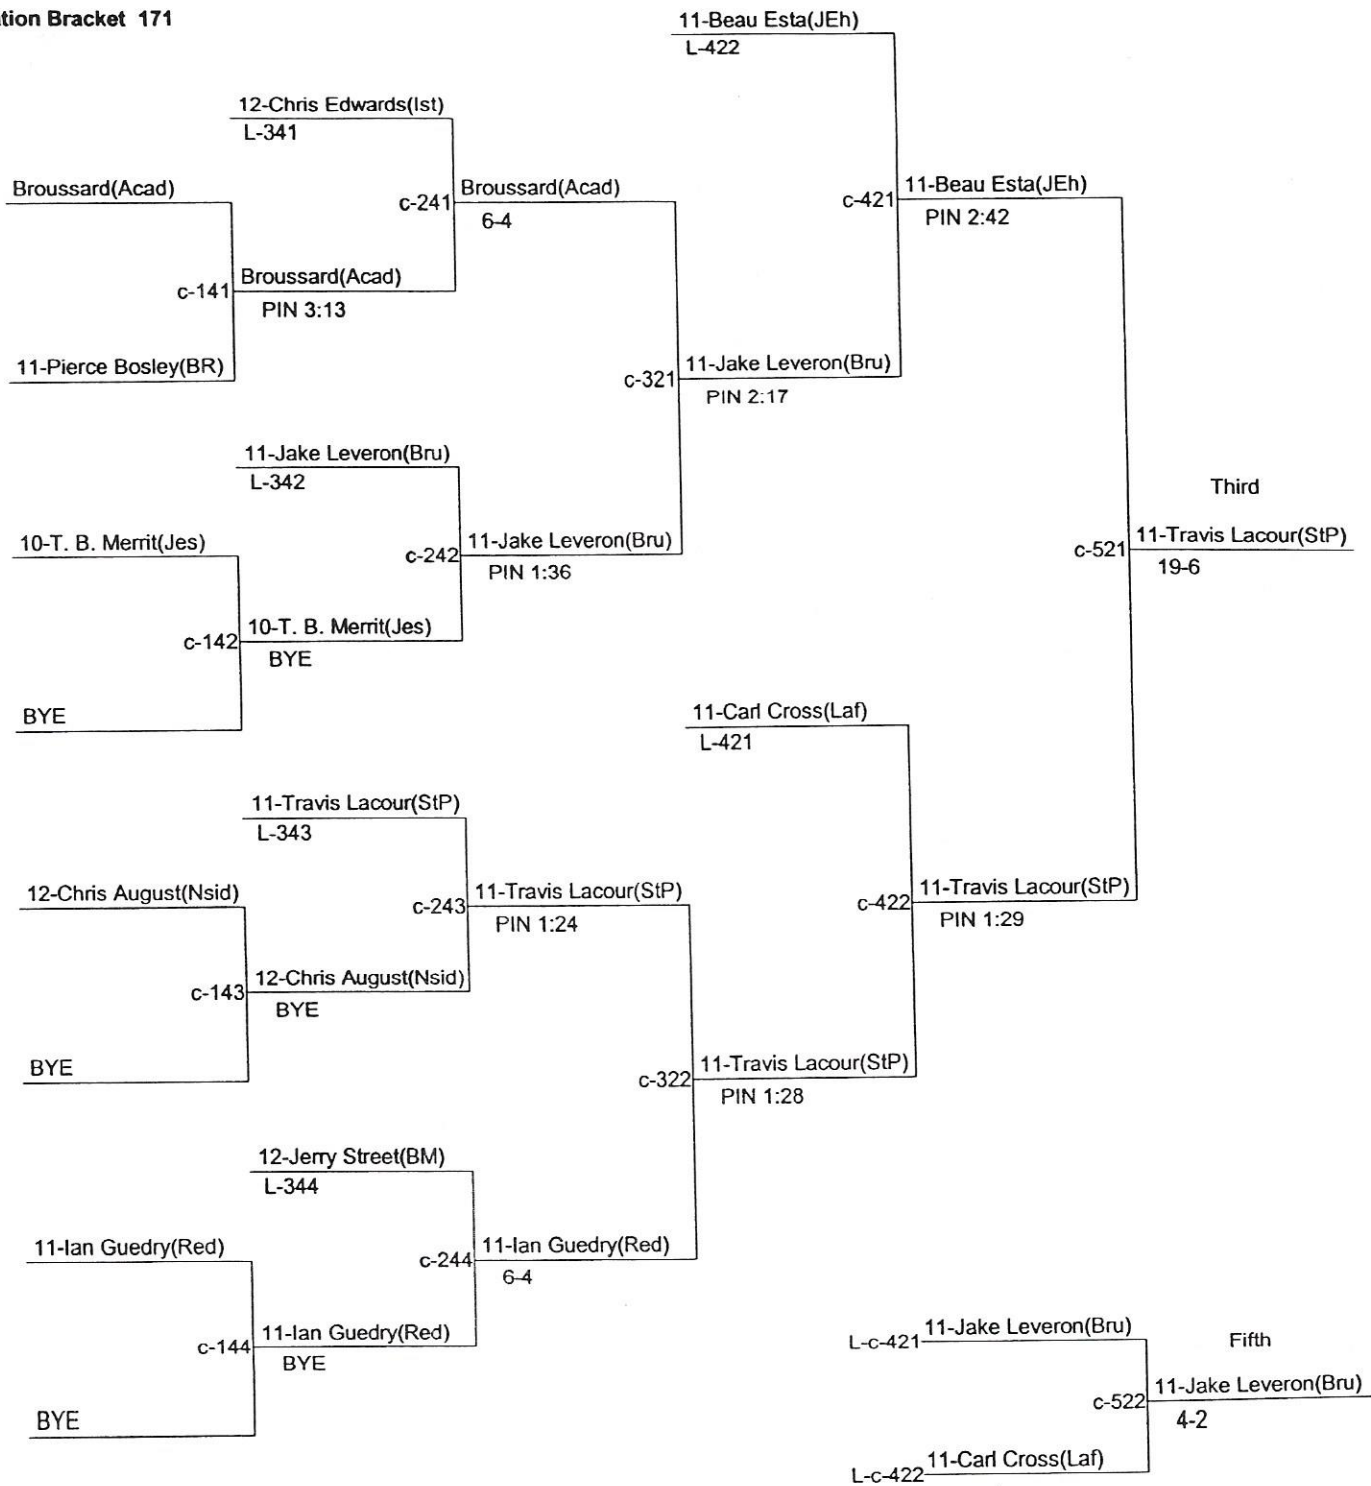

Consolation Bracket 171