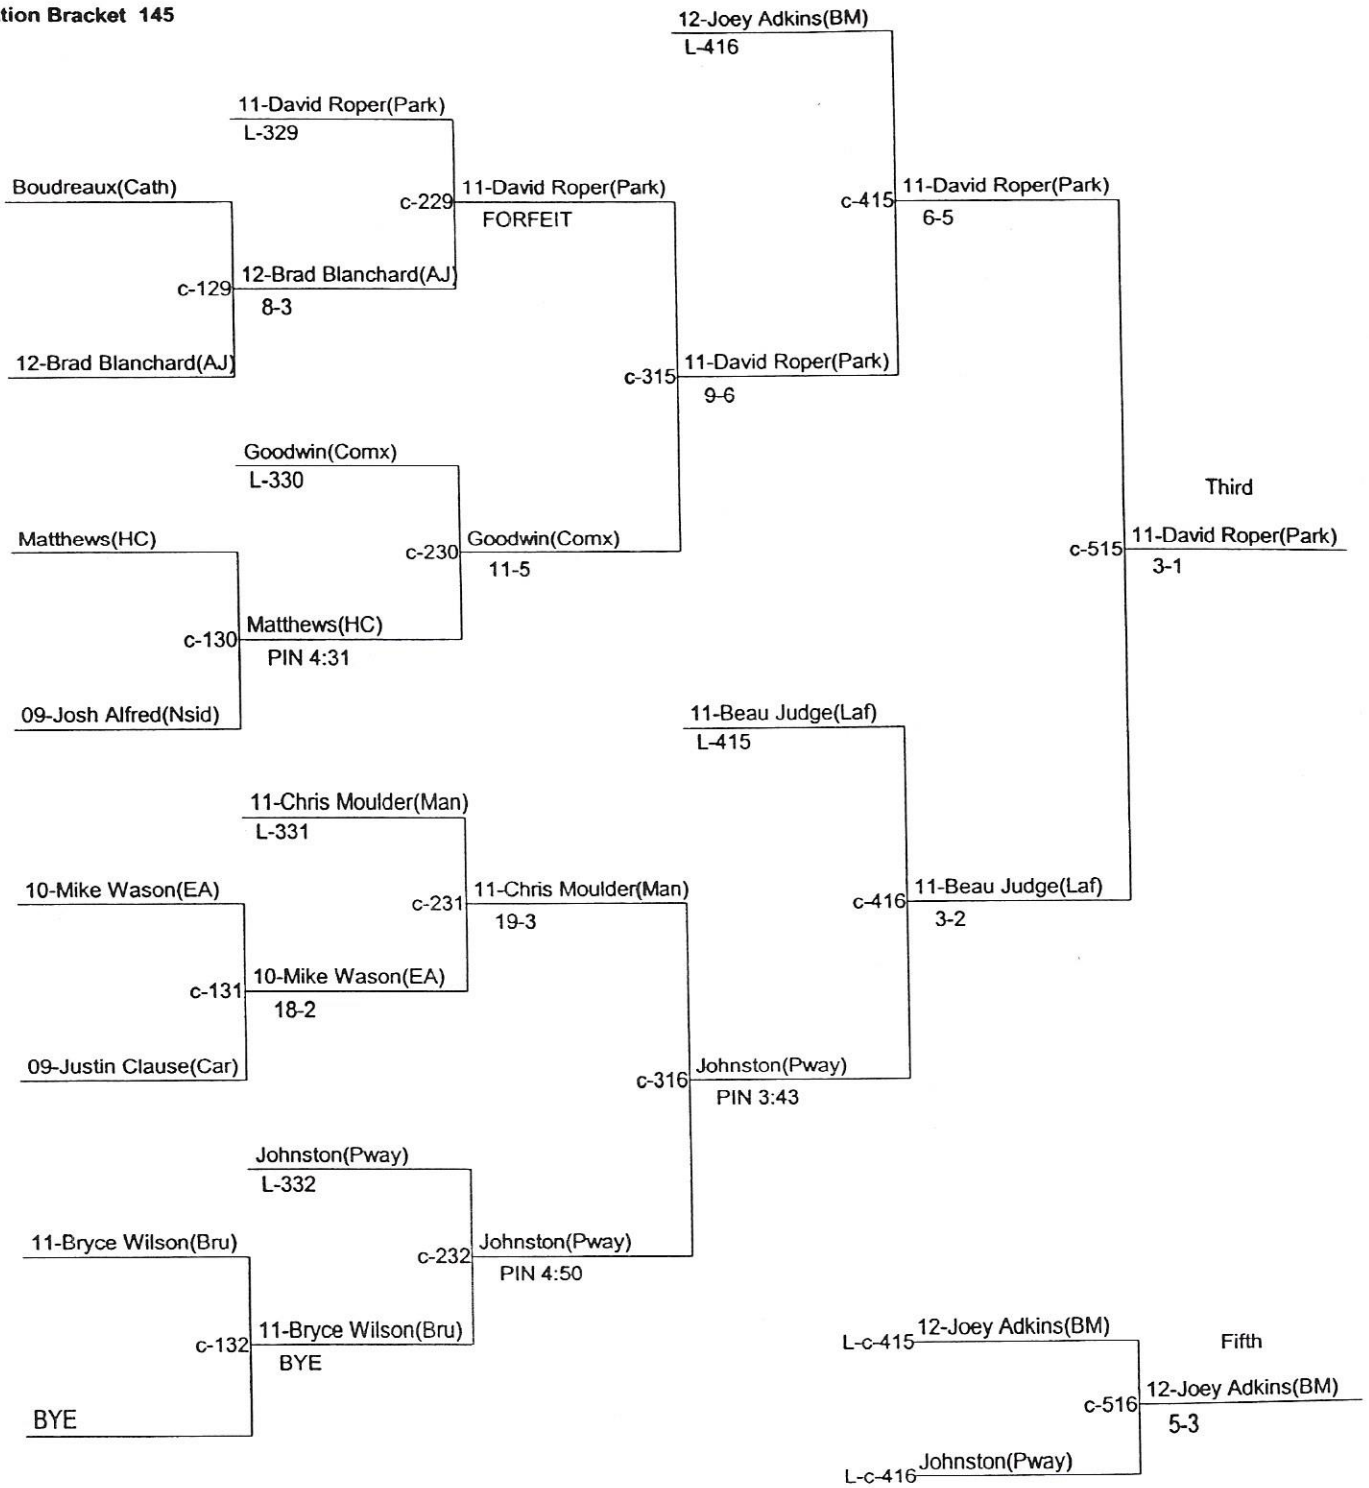

Consolation Bracket 145