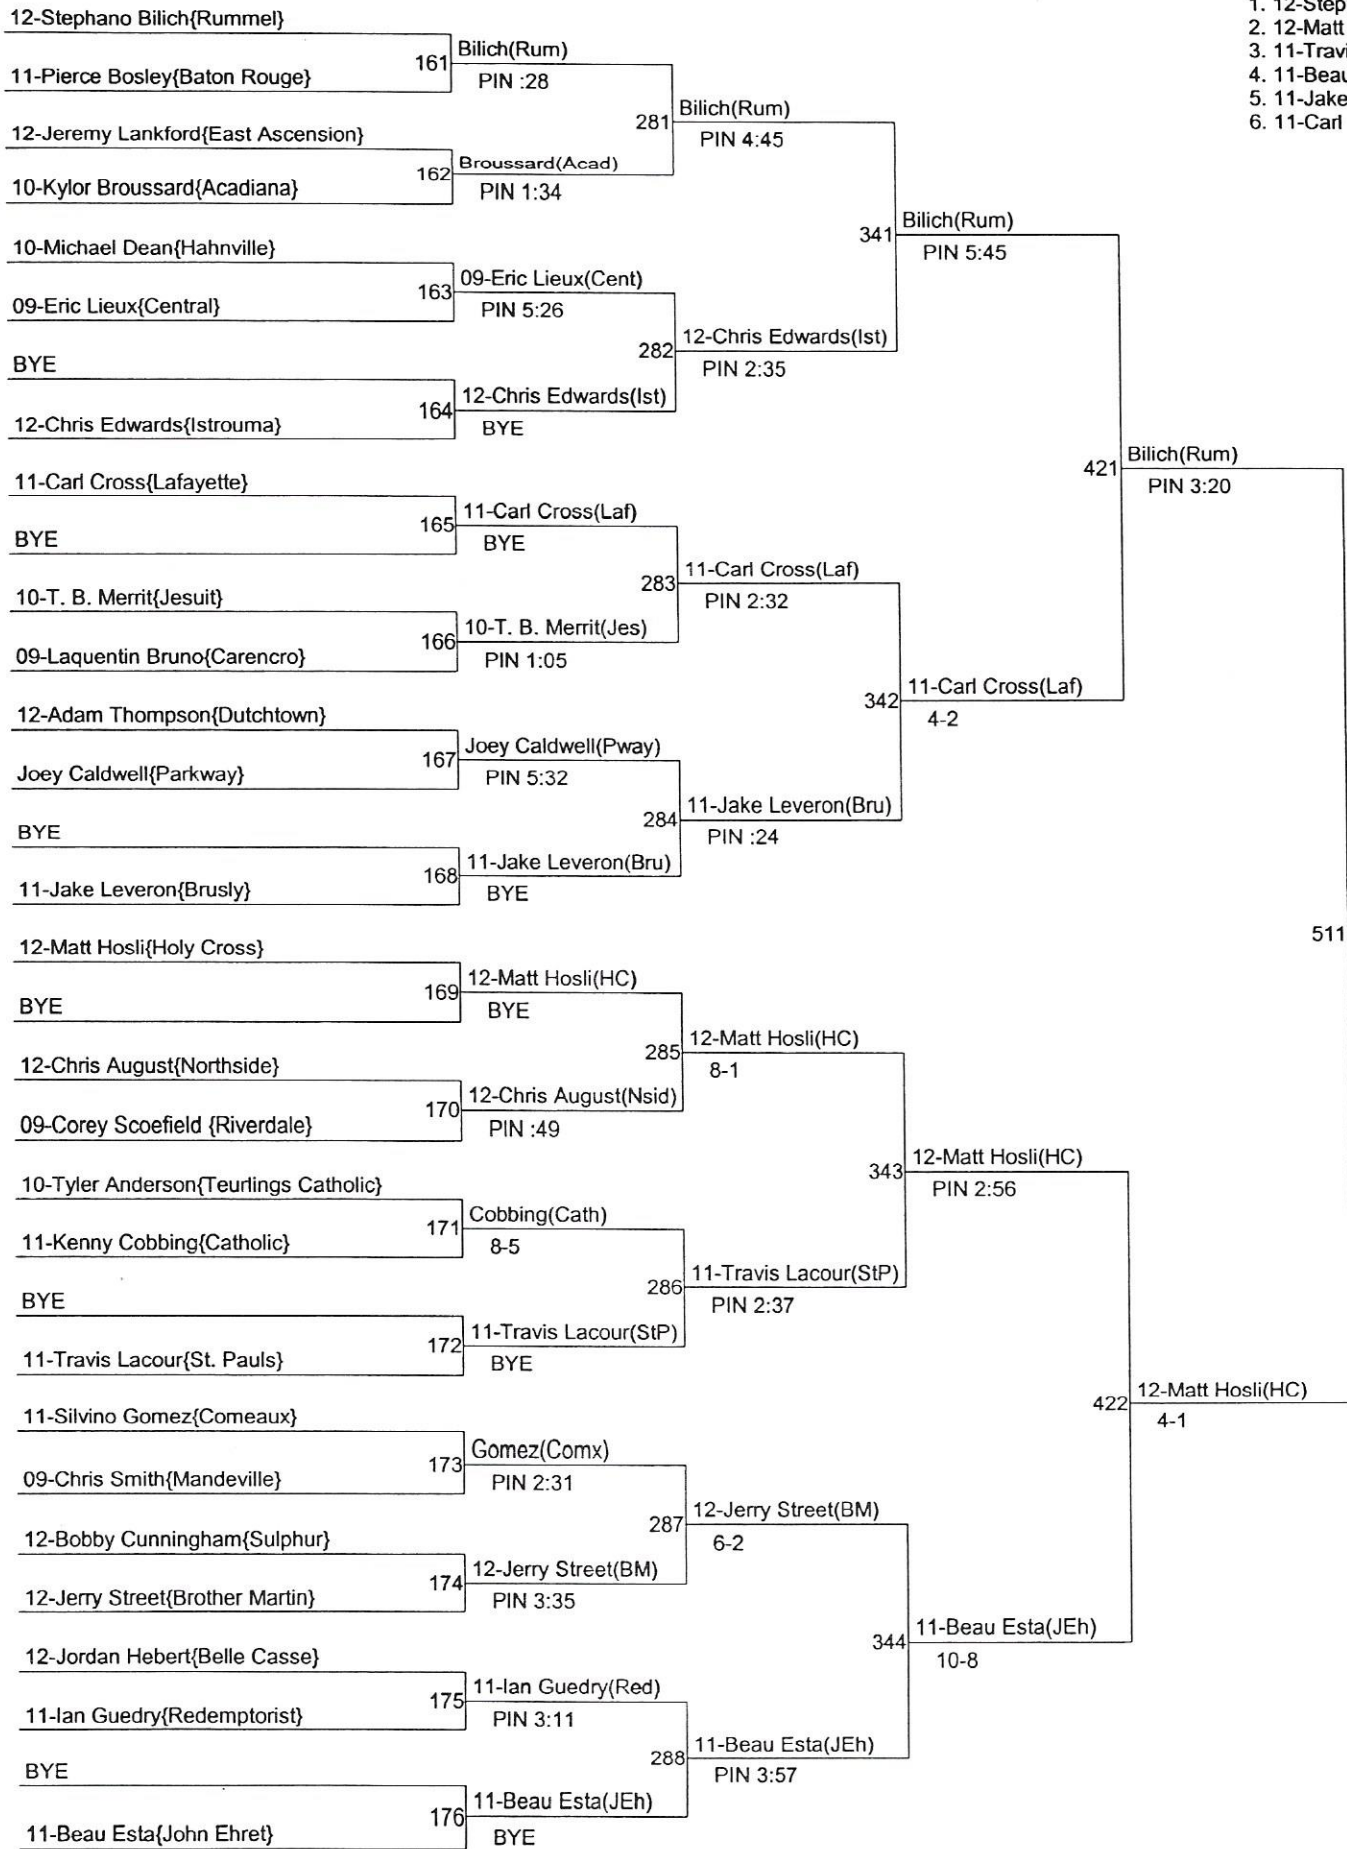

32nd ANNUAL LEE HIGH INVITATIONAL - 2005

Weight Class : 171

1. 12-Stephano Bilich(Rum)
2. 12-Matt Hosli(HC)
3. 11-Travis Lacour(StP)
4. 11-Beau Esta(JEh)
5. 11-Jake Leveron(Bru)
6. 11-Carl Cross(Laf)