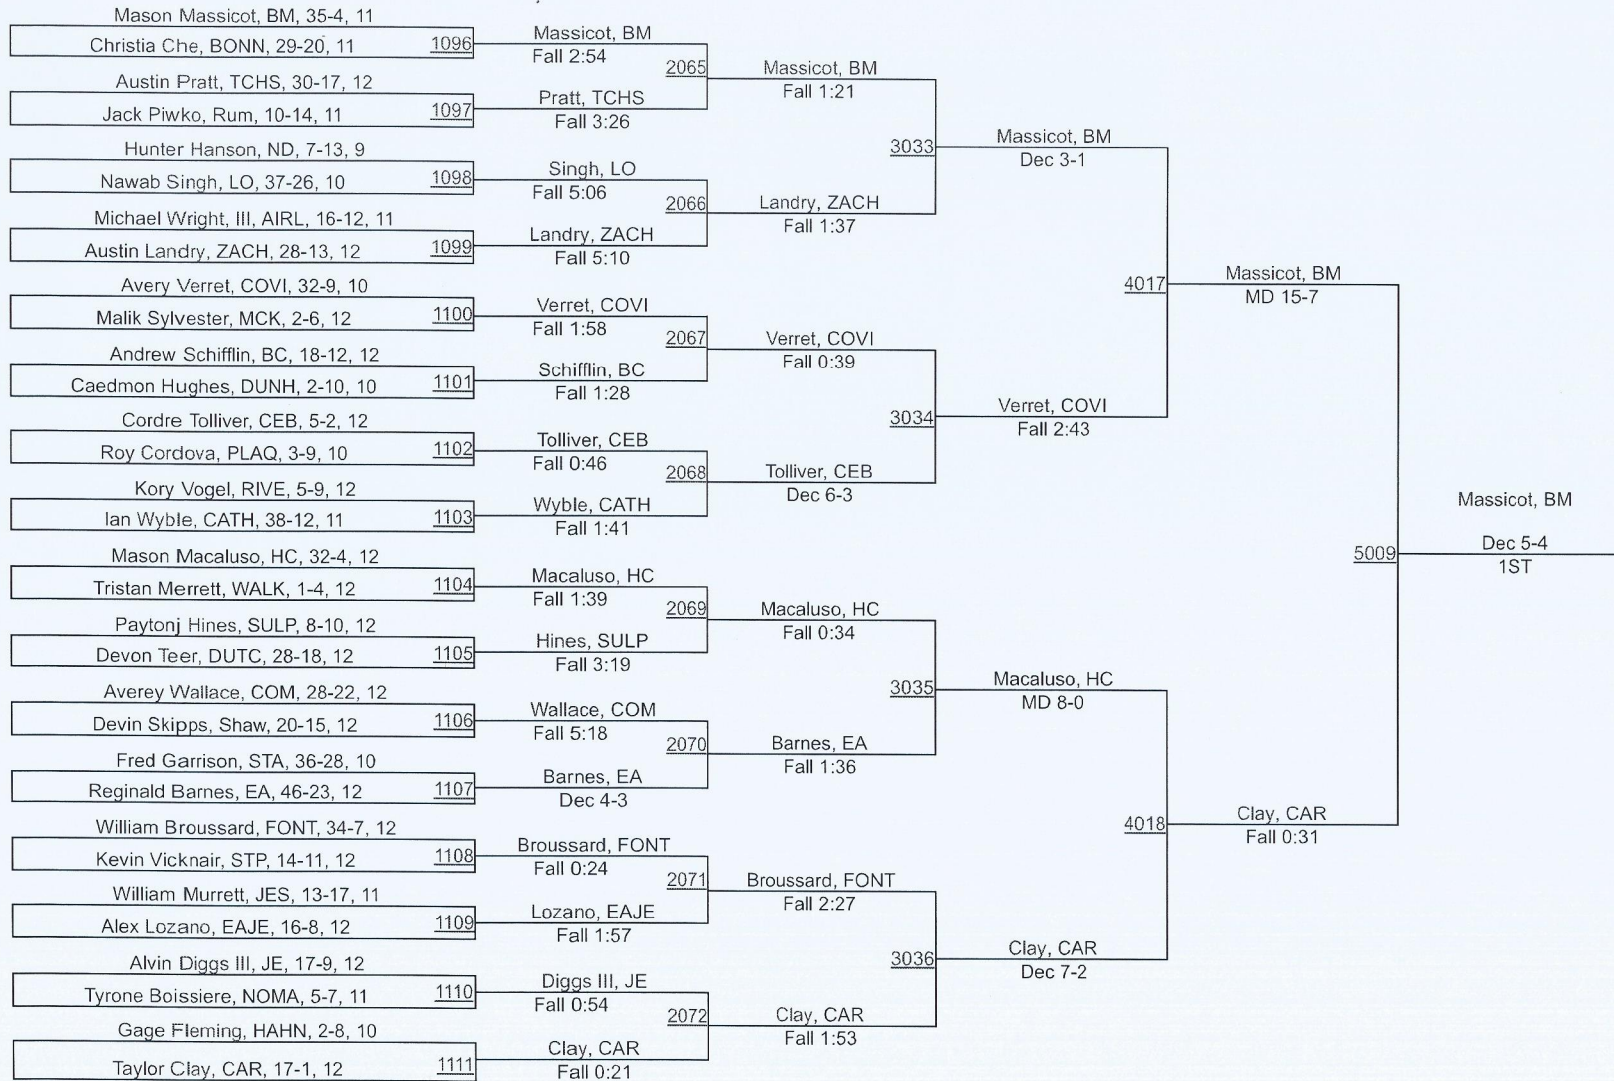

# 46th Louisiana Classic

# 46th Louisiana Classic

160