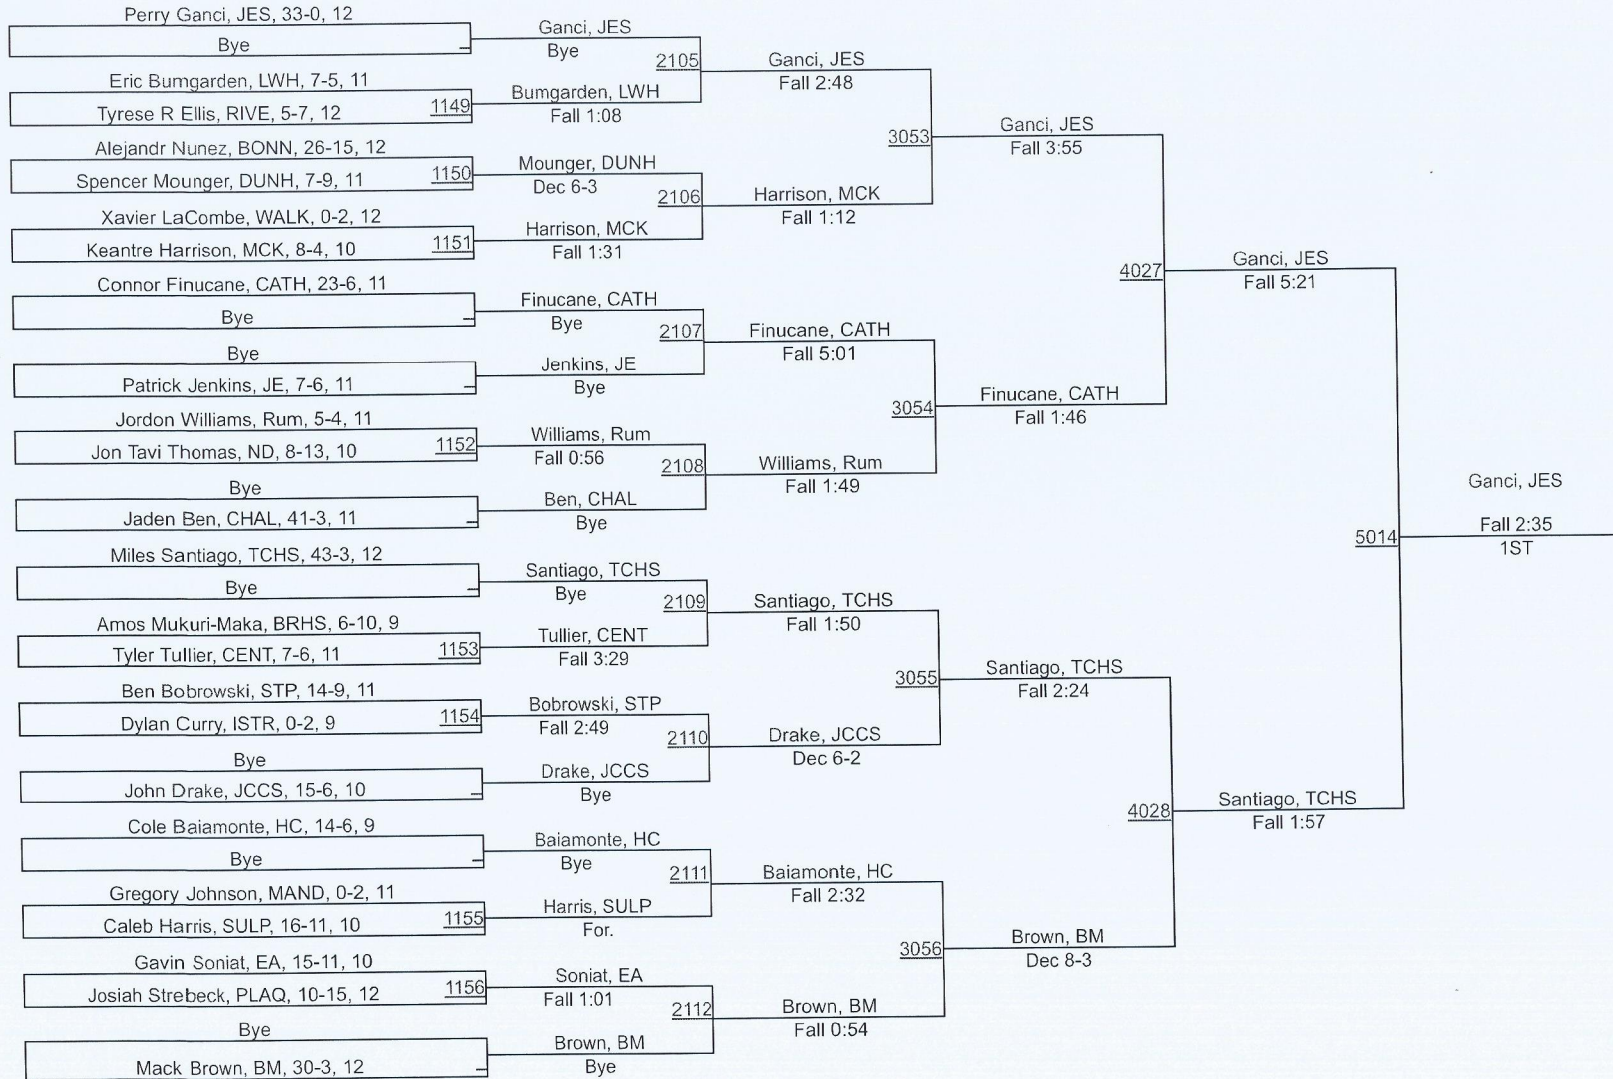

46th Louisiana Classic