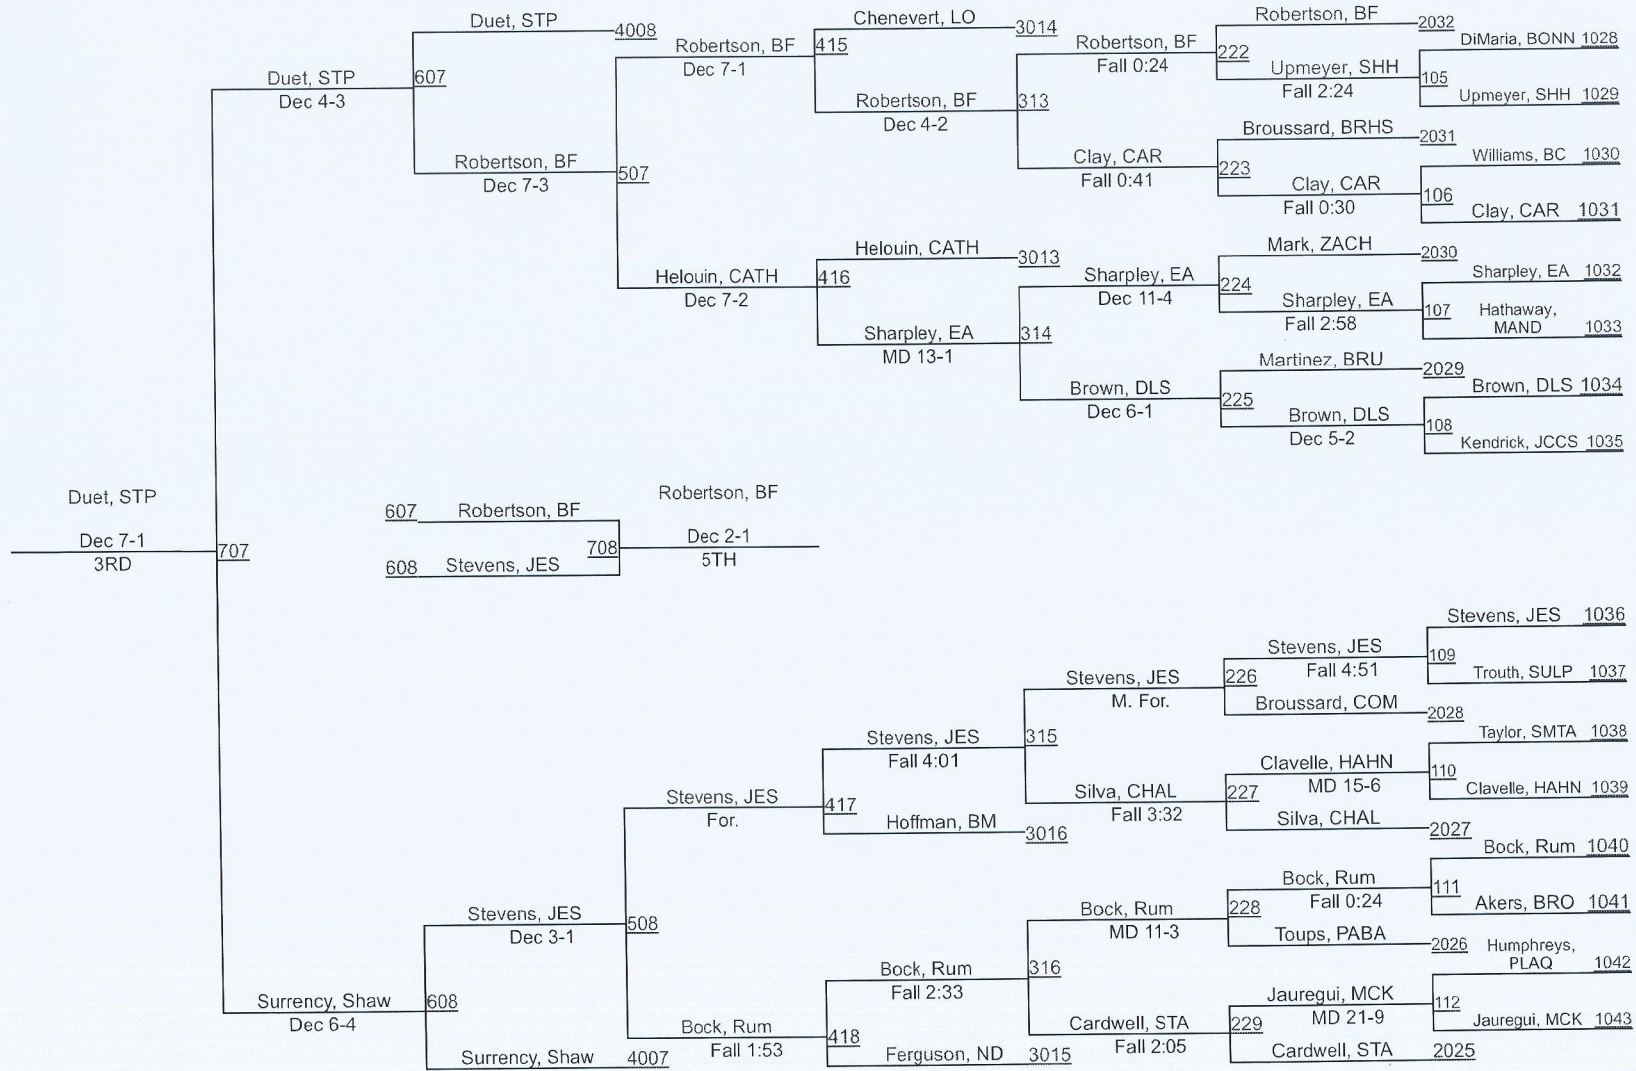

46th Louisiana Classic