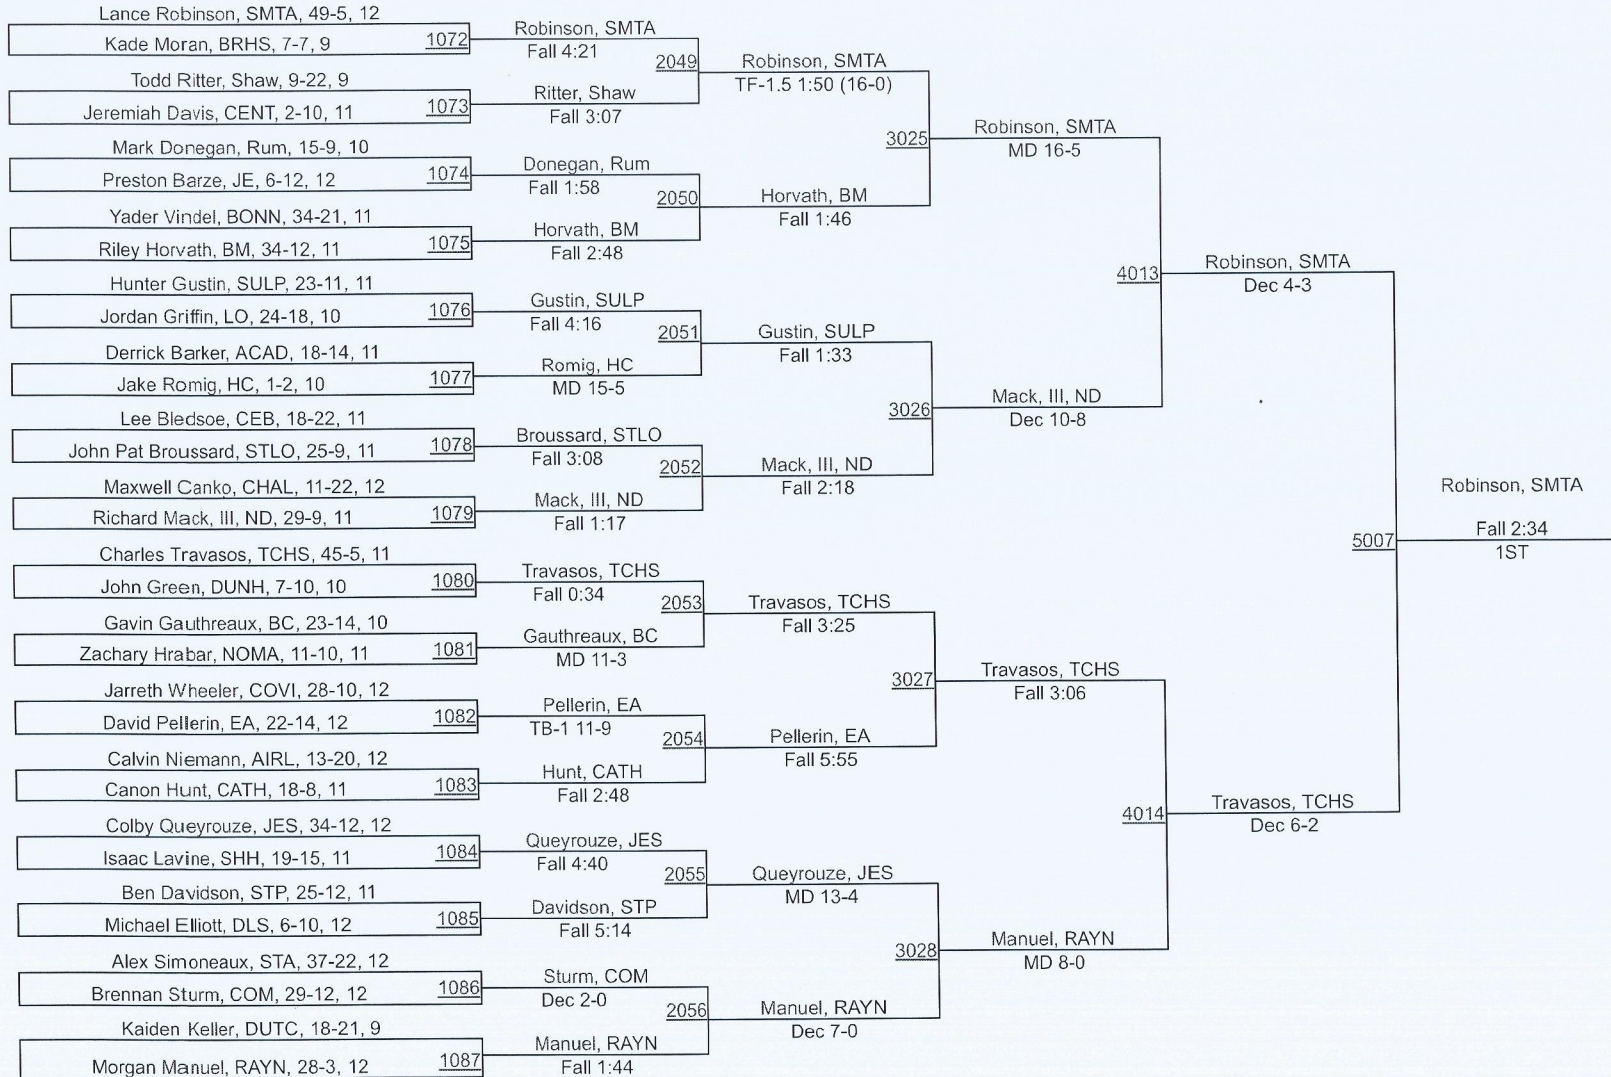

46th Louisiana Classic