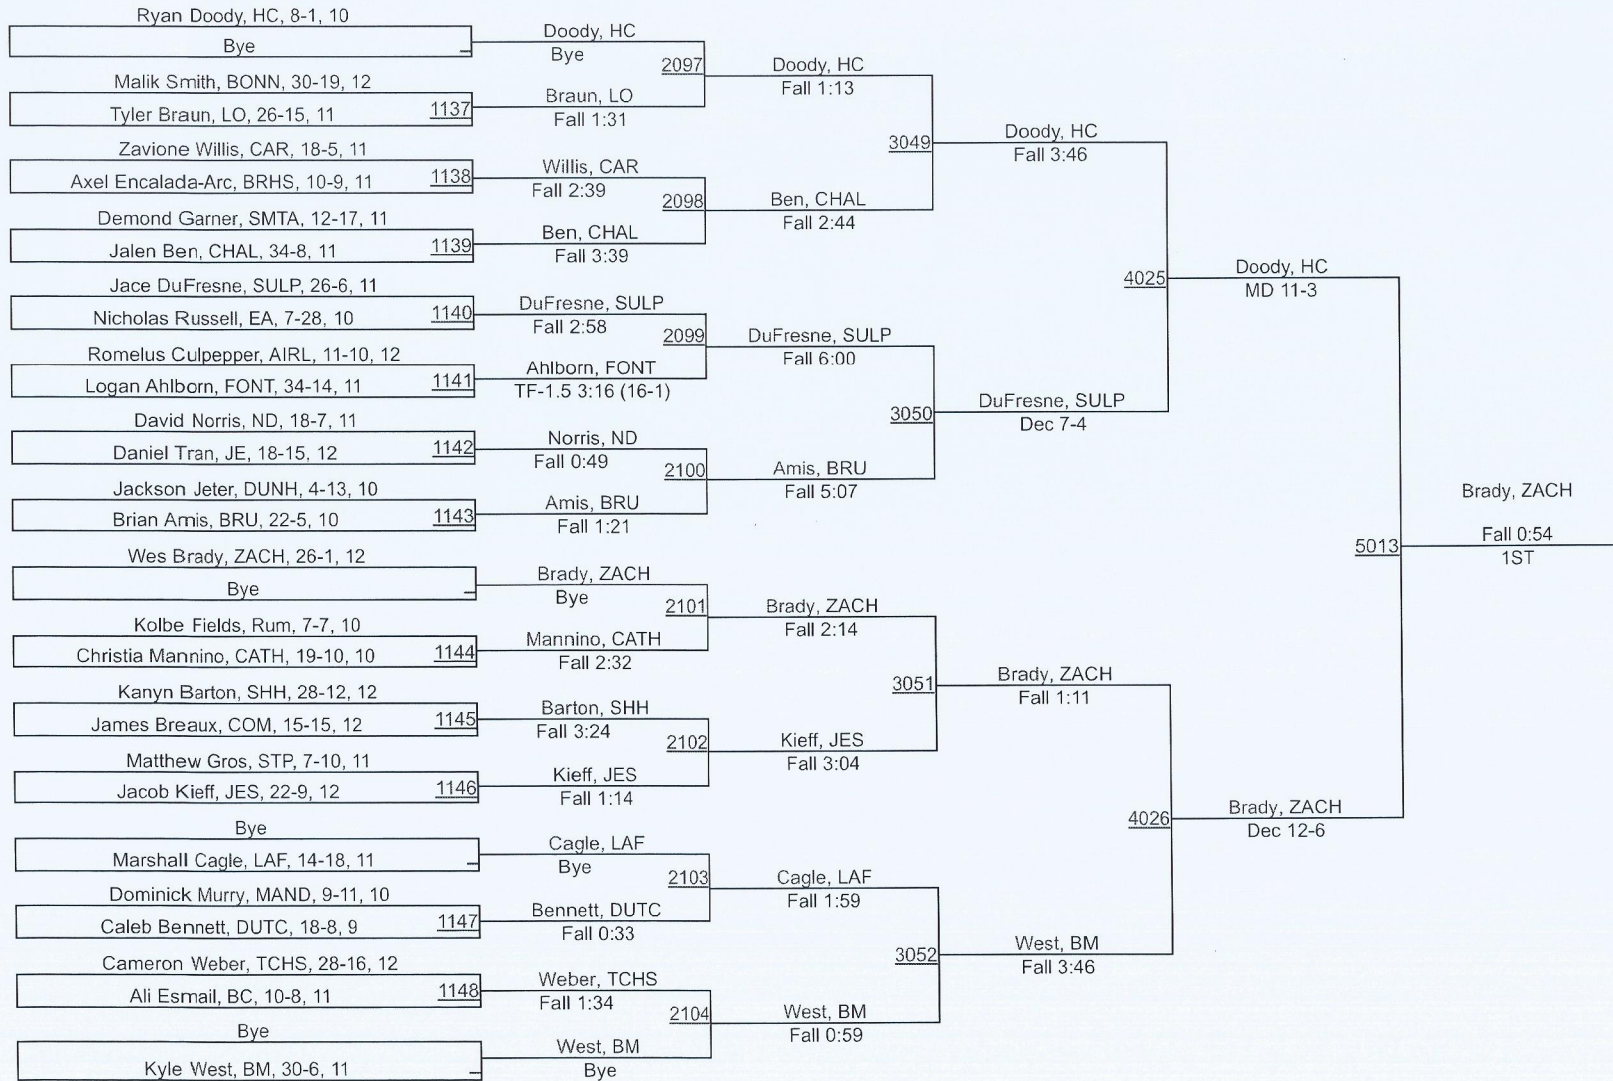

# 46th Louisiana Classic

# 46th Louisiana Classic

220