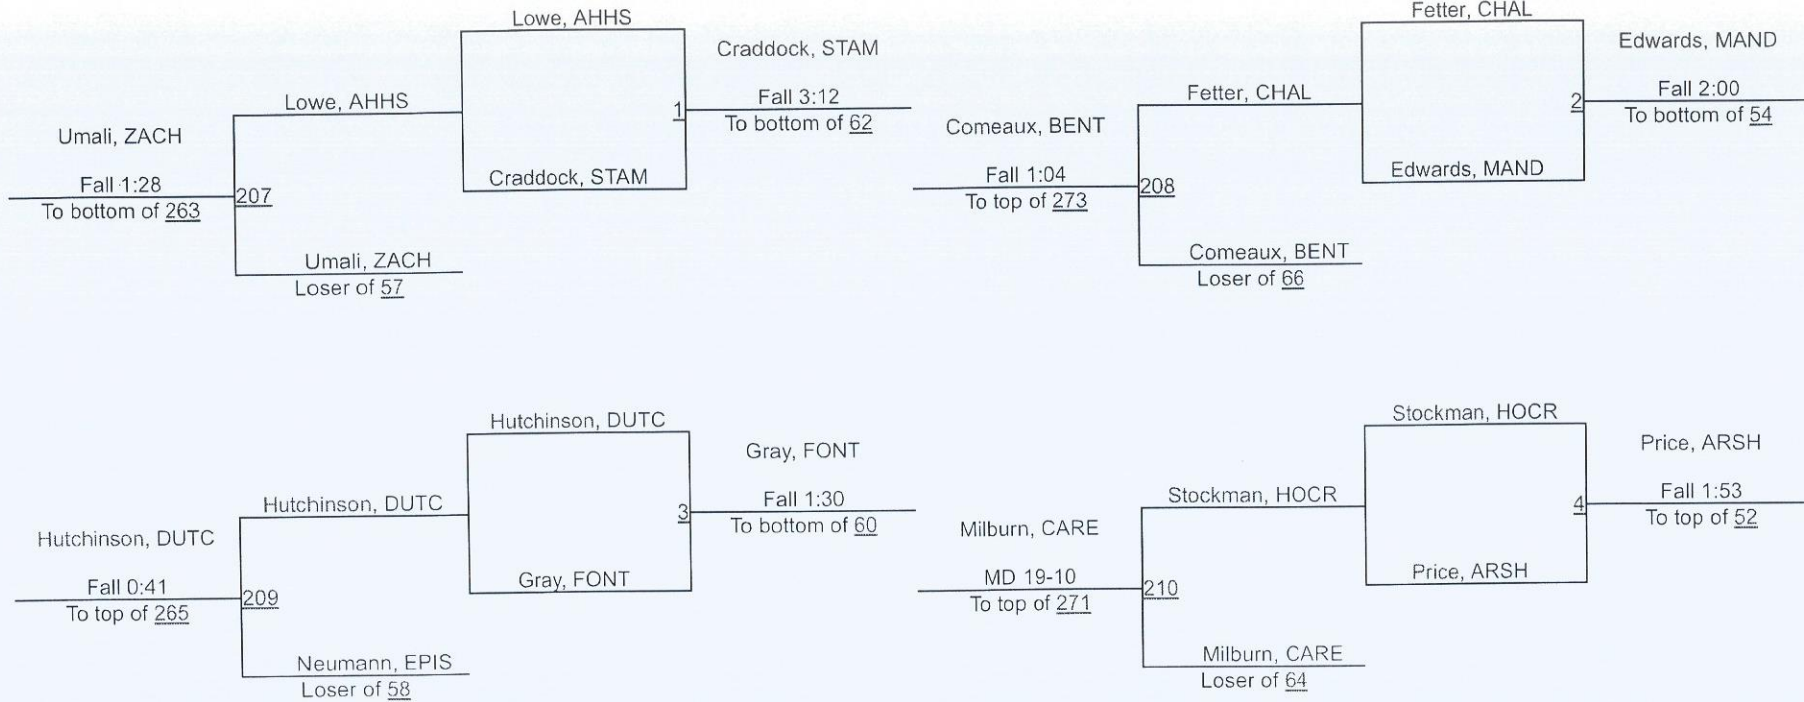

49th Louisiana Classic

'Prelim - '126