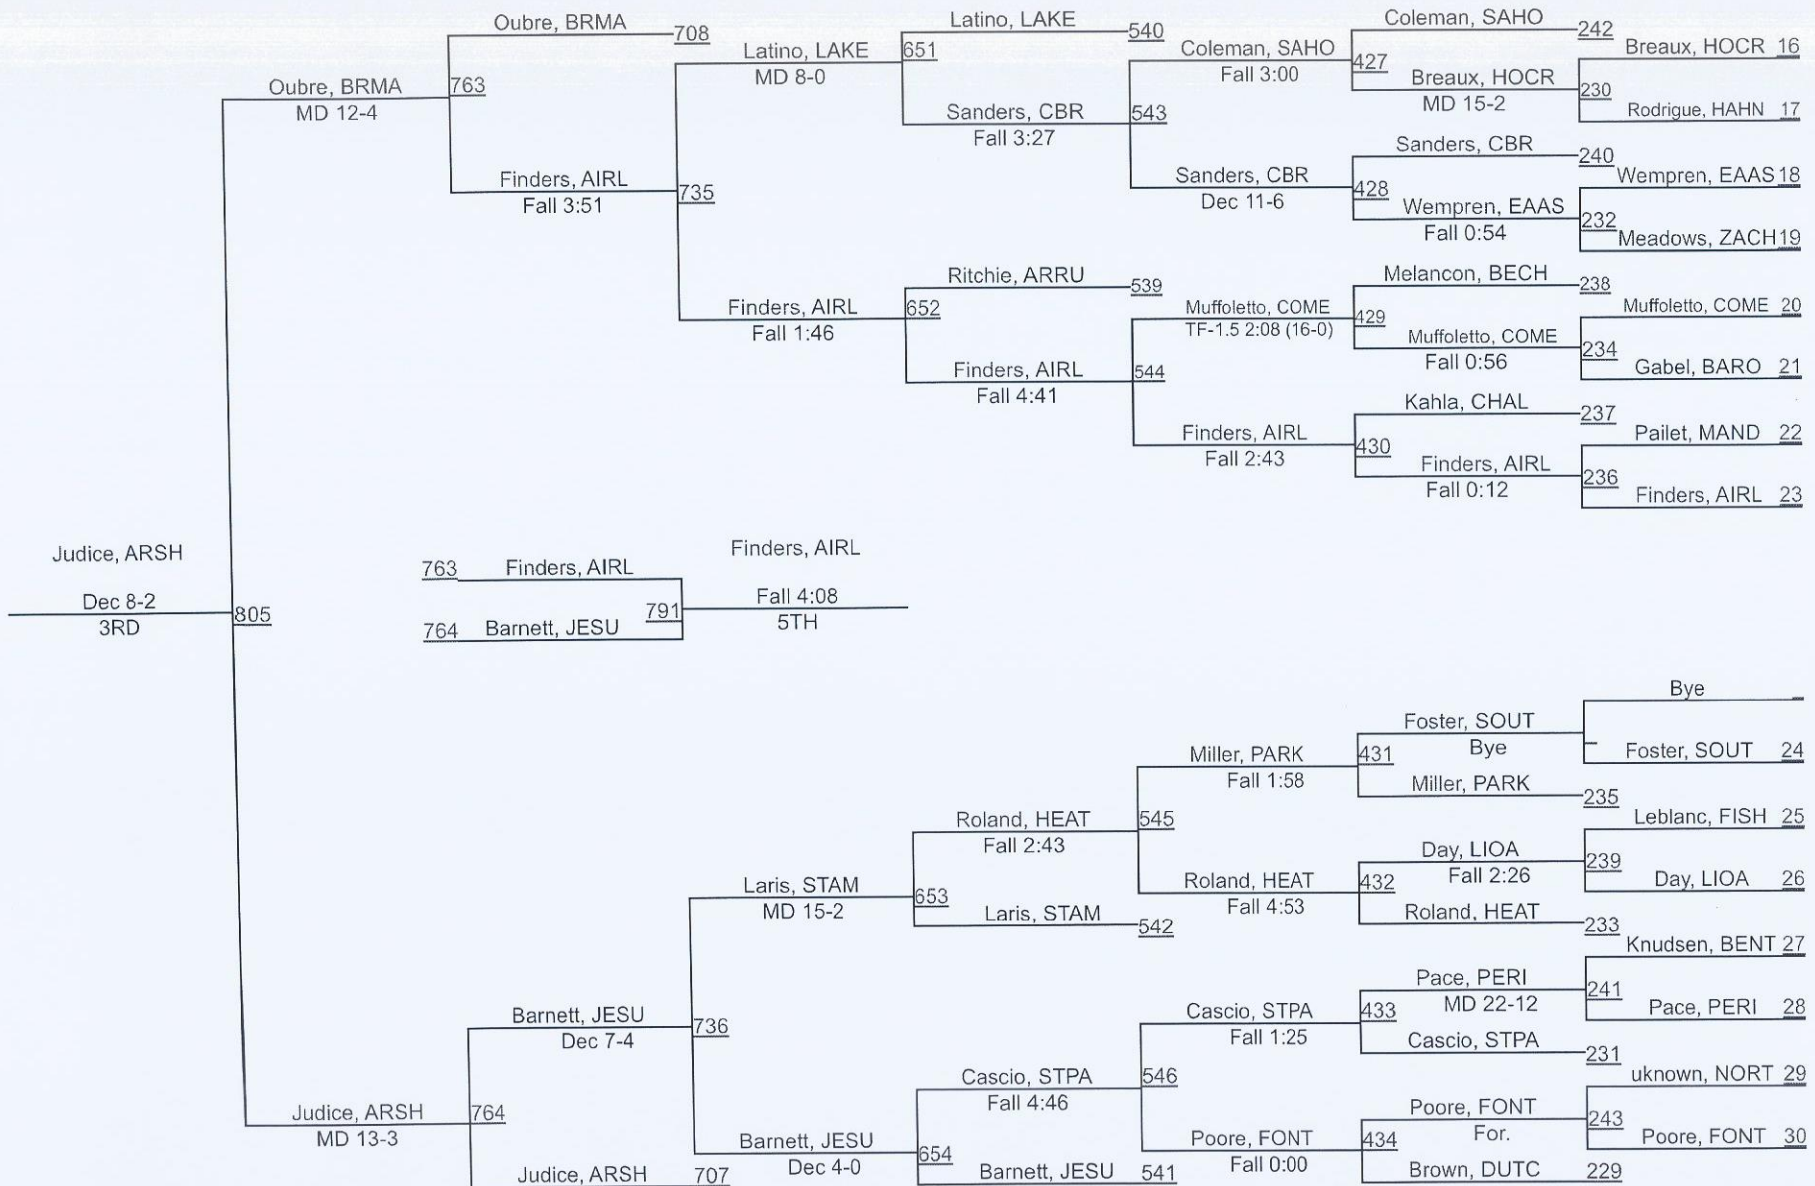

2023 Louisiana Classic
January 13th-14th, 2023

1	Catholic - B.R.	244.0	30	Erath	32.0
2	Teurlings Cat.	209.0	31	Benton	31.5
3	Brother Martin	208.5	32	Caddo Magnet	30.0
4	Jesuit	206.5	33	Lakeshore	27.0
5	Holy Cross	159.0	34	Belle Chasse	26.0
6	North DeSoto	154.0	35	Brusly	22.0
7	Rockwall Heath	147.0	35	Haughton	22.0
8	St. Paul`s	143.0	37	Dunham	20.0
9	Airline	111.5	38	Acadiana	18.5
10	Southside	104.0	39	Northshore	18.0
11	East Ascension	95.5	40	Comeaux	16.5
12	Rummel	79.0	41	S. Beauregard	15.0
13	Shaw	76.0	42	John Ehret	14.0
14	Dutchtown	68.5	43	Destrehan	13.0
15	Sam Houston	66.0	43	N. Vermilion	13.0
16	Parkway	65.0	45	St. Michael	11.0
17	De La Salle	63.5	46	Episcopal	10.0
18	St. Amant	53.5	47	DeQuincy	8.5
19	Sulphur	53.0	47	Hahnville	8.5
20	Baton Rouge	52.0	49	Pearl River	8.0
21	Chalmette	50.0	49	Plaquemine	8.0
22	Fontainebleau	49.0	51	Central	7.0
22	Walker	49.0	52	Mandeville	5.5
24	Zachary	48.0	53	McDonogh #35	3.0
25	Live Oak	46.0	53	Springfield	3.0
26	Hannan	39.0	55	Broadmoor	0.0
26	Covington	39.0	56	Fisher	-1.0
26	Lafayette	39.0			
29	Basile	38.5			

50th Louisiana Classic

50th Louisiana Classic

50th Louisiana Classic

113

50th Louisiana Classic

113

50th Louisiana Classic

50th Louisiana Classic

195

50th Louisiana Classic

50th Louisiana Classic

220

50th Louisiana Classic

220

50th Louisiana Classic

285

50th Louisiana Classic

285