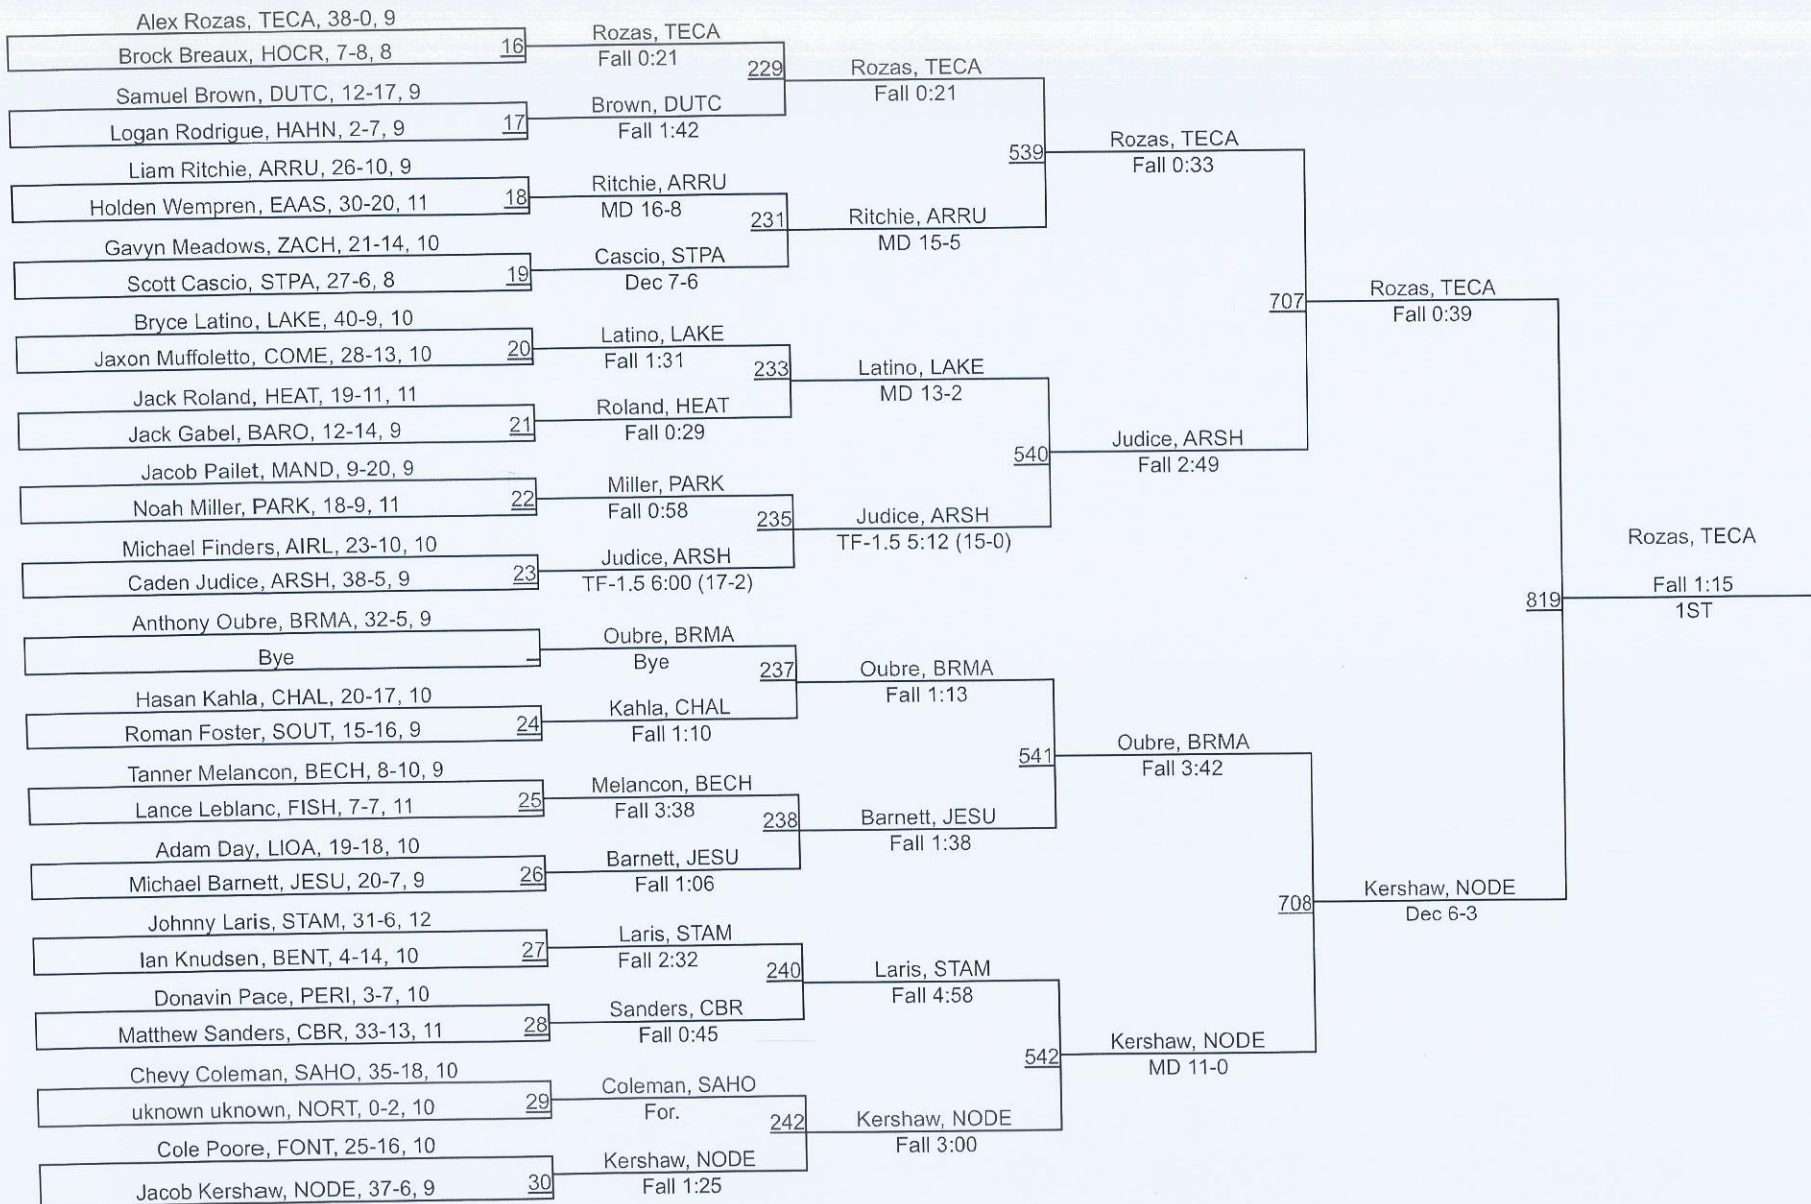

2023 Louisiana Classic
January 13th-14th, 2023

1	Catholic - B.R.	244.0	30	Erath	32.0
2	Teurlings Cat.	209.0	31	Benton	31.5
3	Brother Martin	208.5	32	Caddo Magnet	30.0
4	Jesuit	206.5	33	Lakeshore	27.0
5	Holy Cross	159.0	34	Belle Chasse	26.0
6	North DeSoto	154.0	35	Brusly	22.0
7	Rockwall Heath	147.0	35	Haughton	22.0
8	St. Paul`s	143.0	37	Dunham	20.0
9	Airline	111.5	38	Acadiana	18.5
10	Southside	104.0	39	Northshore	18.0
11	East Ascension	95.5	40	Comeaux	16.5
12	Rummel	79.0	41	S. Beauregard	15.0
13	Shaw	76.0	42	John Ehret	14.0
14	Dutchtown	68.5	43	Destrehan	13.0
15	Sam Houston	66.0	43	N. Vermilion	13.0
16	Parkway	65.0	45	St. Michael	11.0
17	De La Salle	63.5	46	Episcopal	10.0
18	St. Amant	53.5	47	DeQuincy	8.5
19	Sulphur	53.0	47	Hahnville	8.5
20	Baton Rouge	52.0	49	Pearl River	8.0
21	Chalmette	50.0	49	Plaquemine	8.0
22	Fontainebleau	49.0	51	Central	7.0
22	Walker	49.0	52	Mandeville	5.5
24	Zachary	48.0	53	McDonogh #35	3.0
25	Live Oak	46.0	53	Springfield	3.0
26	Hannan	39.0	55	Broadmoor	0.0
26	Covington	39.0	56	Fisher	-1.0
26	Lafayette	39.0			
29	Basile	38.5			

50th Louisiana Classic

50th Louisiana Classic

50th Louisiana Classic

113

50th Louisiana Classic

113

50th Louisiana Classic

50th Louisiana Classic

50th Louisiana Classic

285