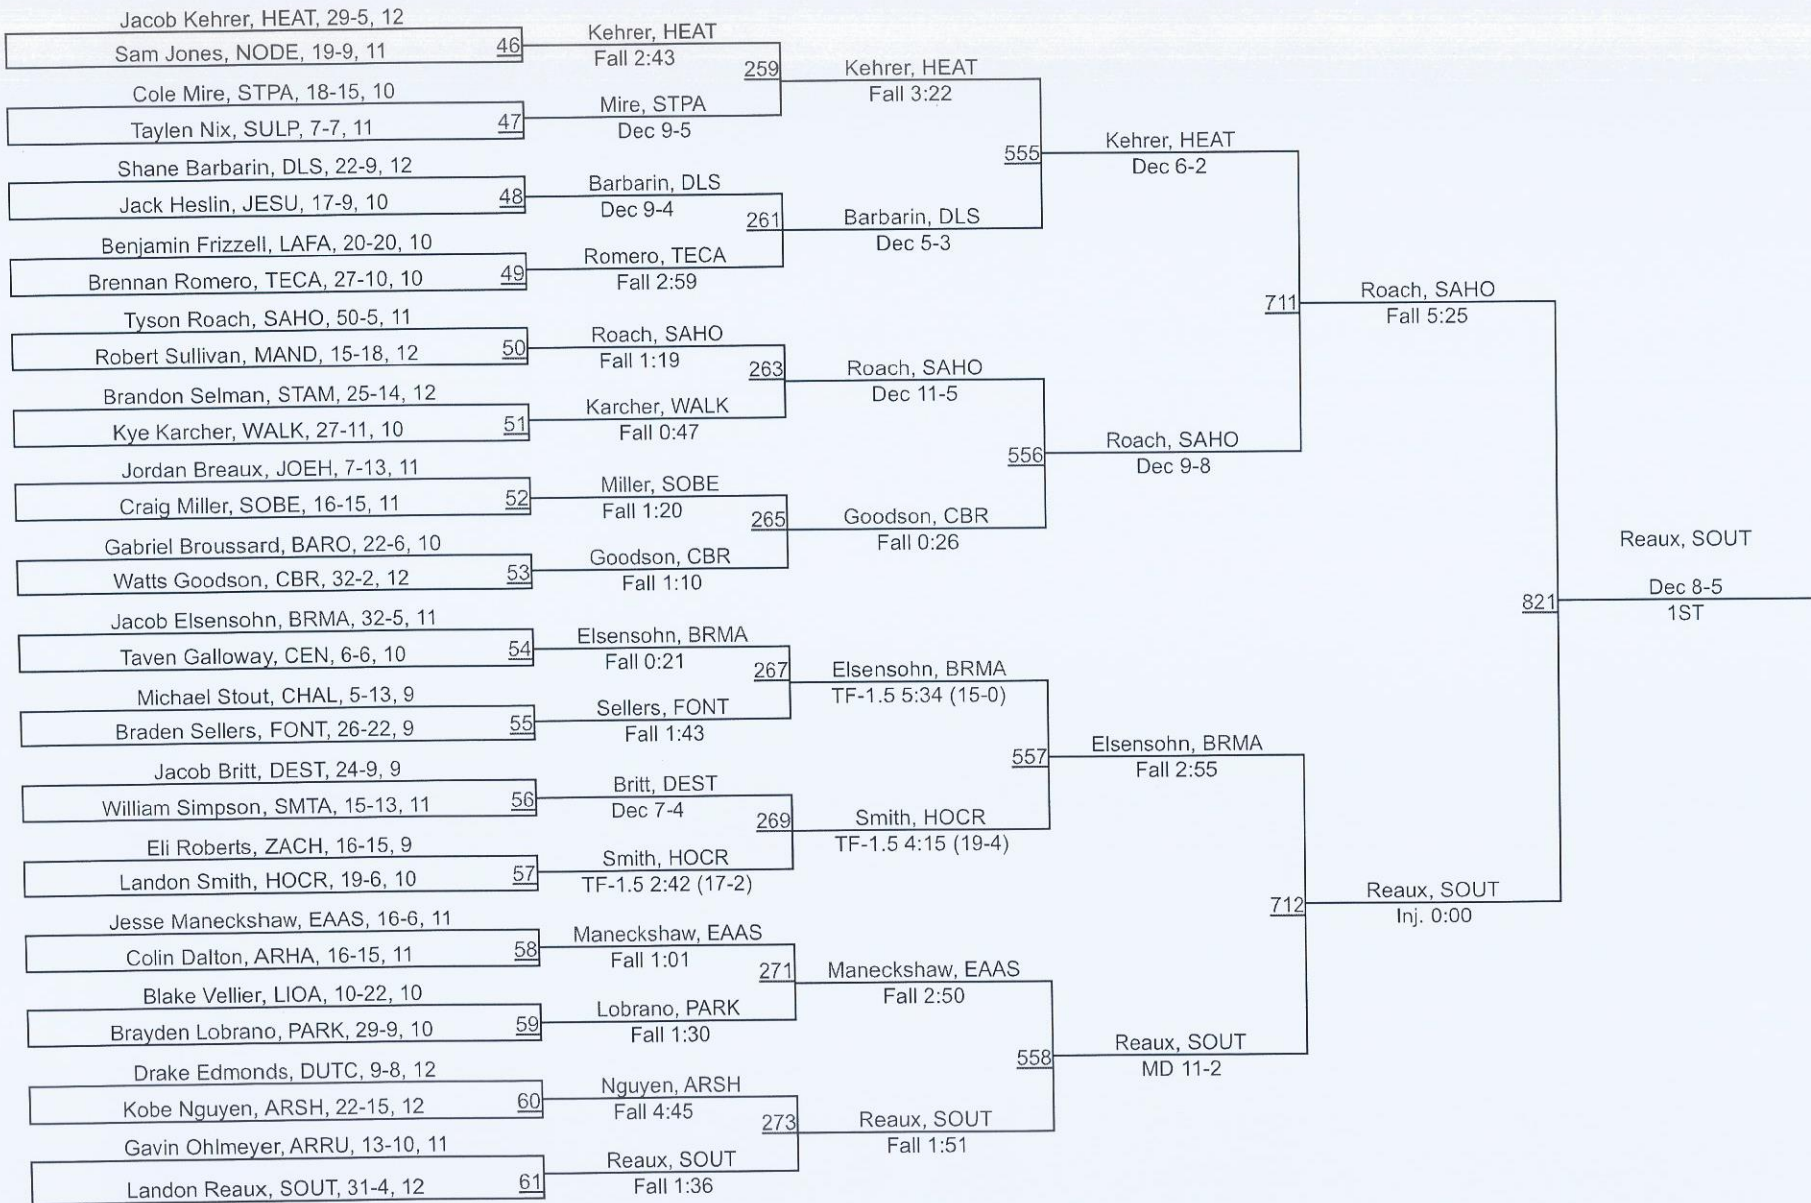

50th Louisiana Classic

50th Louisiana Classic

50th Louisiana Classic

113

50th Louisiana Classic

113

50th Louisiana Classic

50th Louisiana Classic

50th Louisiana Classic

285