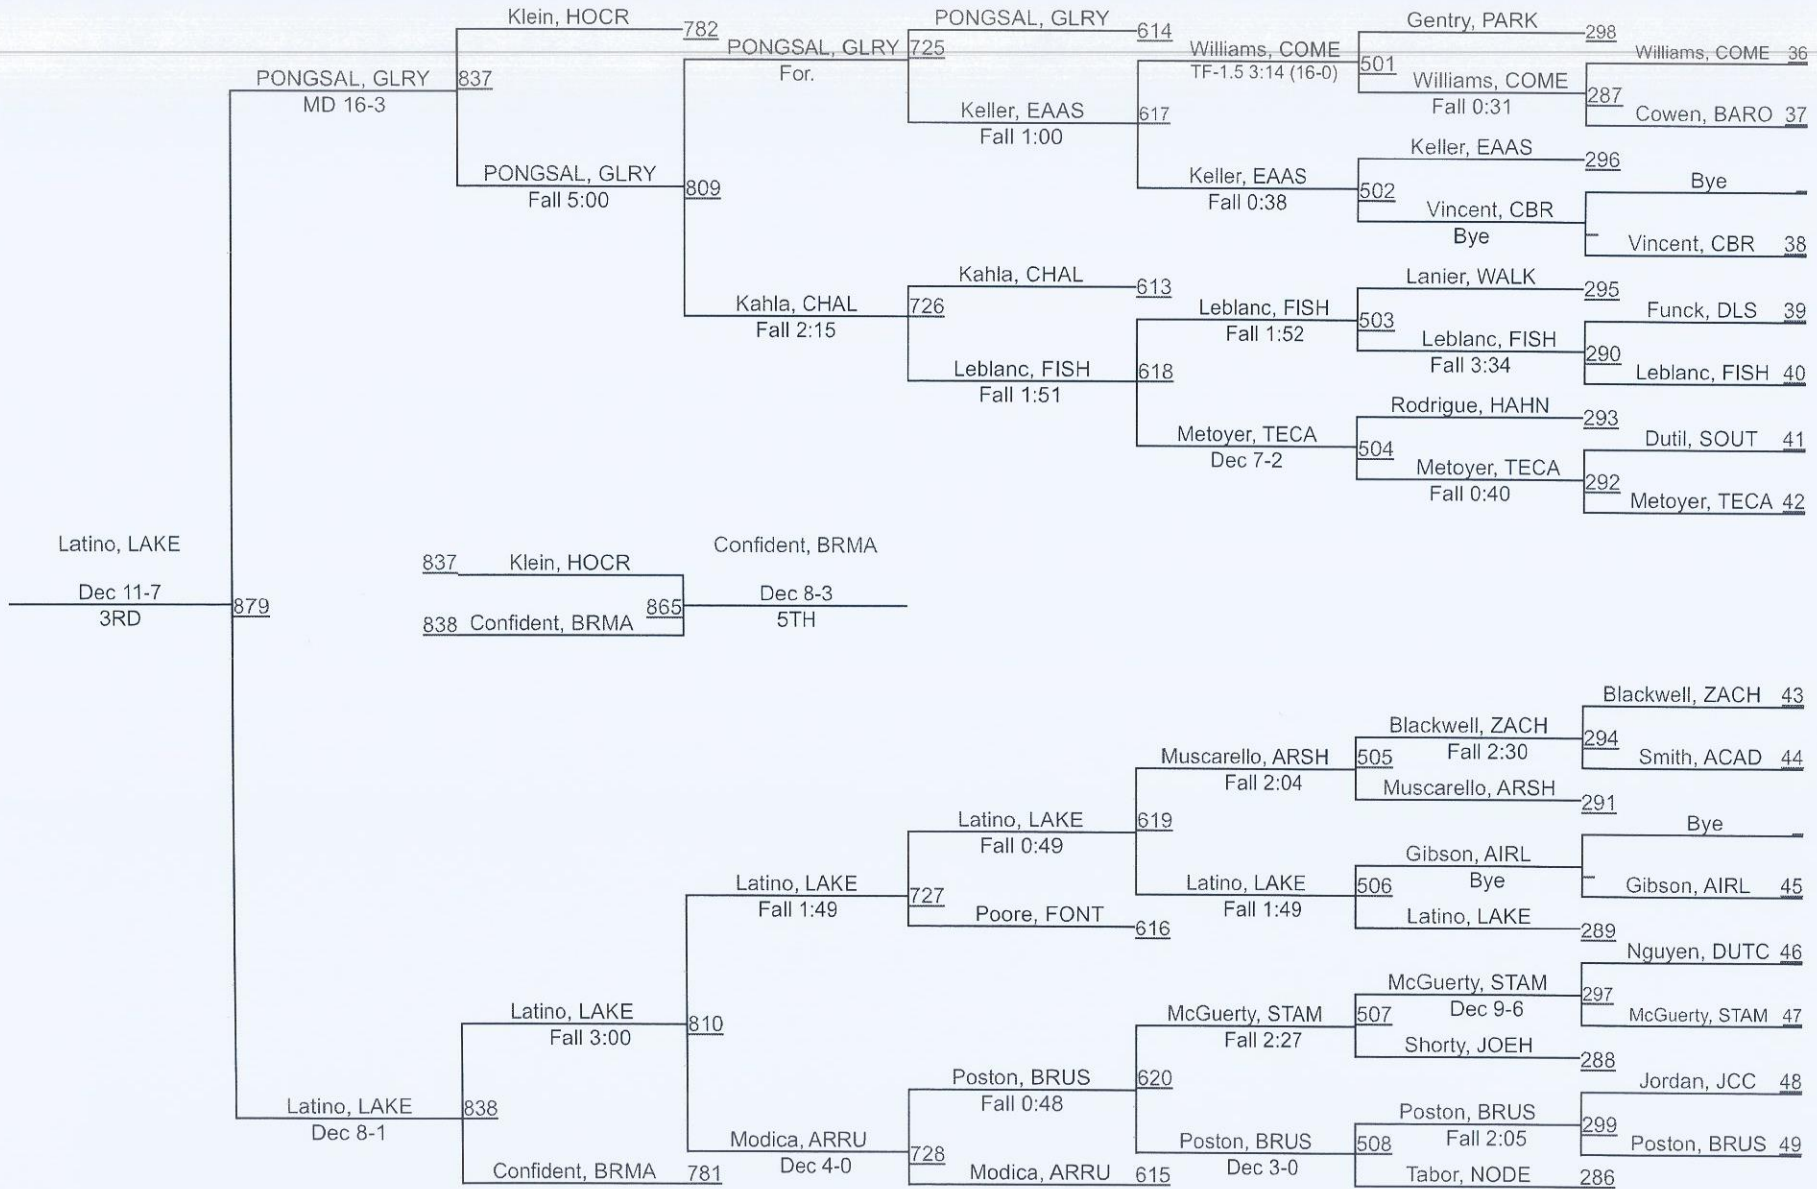

2024 Louisiana Classic

January 12th-13th

1	Gilroy	397.0	29	Northshore	36.0
2	Jesuit	257.5	30	Parkway	35.5
3	Holy Cross	211.5	31	Destrehan	34.0
4	Brother Martin	197.5	32	Houston Strake	33.0
5	North DeSoto	160.0	33	South Beauregard	32.0
6	St. Paul`s	146.5	34	John Curtis	31.0
7	East Ascension	118.5	35	Sulphur	29.0
8	Teurlings Catholic	115.0	36	Covington	25.0
9	Catholic - B.R.	111.0	37	Southside	23.5
10	Dutchtown	104.0	38	Fisher	20.5
11	Archbishop Rummel	99.0	39	Comeaux	17.5
12	Chalmette	92.5	40	Archbishop Hannan	17.0
13	Airline	84.0	41	North Vermilion	14.0
14	Fontainebleau	77.0	42	Belle Chasse	12.0
15	Lakeshore	70.0	43	McKinley	10.0
15	St. Thomas More	70.0	44	Springfield	9.0
17	Archbishop Shaw	69.5	44	Tara	9.0
18	Benton	68.0	46	McDonogh #35	8.0
19	Acadiana	61.0	47	Pearl River	7.0
20	Sam Houston	59.0	48	Episcopal	6.0
21	De La Salle	55.0	49	Scotlandville	5.0
21	Walker	55.0	50	Broadmoor	4.0
23	Zachary	54.0	50	Salmen	4.0
24	Live Oak	50.5	52	Dunham	3.0
25	Baton Rouge	44.0	52	Kenner Discovery	3.0
26	St. Amant	43.0	54	Albany	0.0
27	Brusly	41.0	54	DeQuincy	0.0
27	Hahnville	41.0	54	Glen Oaks	0.0
			54	John Ehret	0.0

51st Louisiana Classic

51st Louisiana Classic

51st Louisiana Classic

113

51st Louisiana Classic

113

51st Louisiana Classic

120

51st Louisiana Classic

126

MOSES MENDOZA, GLRY, 5-0, 10

51st Louisiana Classic

126

51st Louisiana Classic

132

51st Louisiana Classic

285

51st Louisiana Classic

285