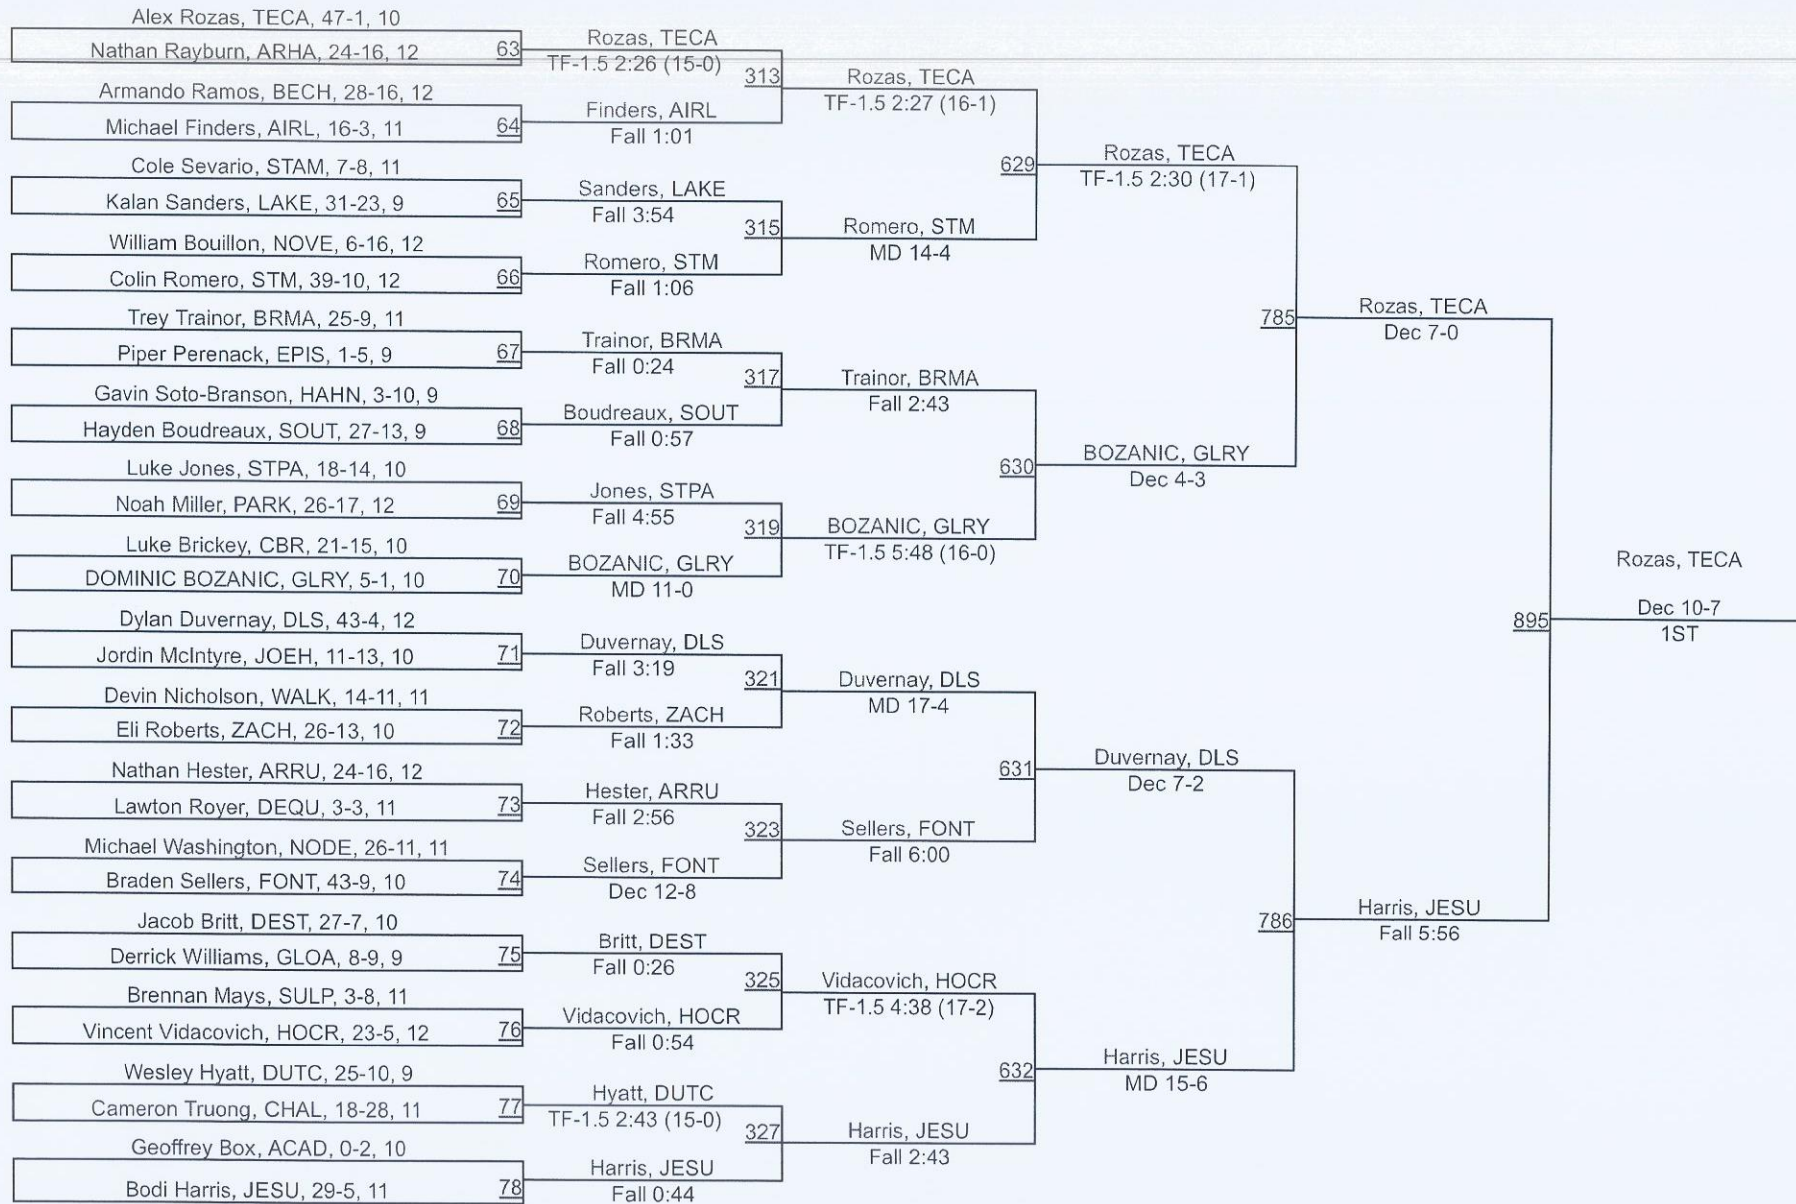

2024 Louisiana Classic

January 12th-13th

1	Gilroy	397.0	29	Northshore	36.0
2	Jesuit	257.5	30	Parkway	35.5
3	Holy Cross	211.5	31	Destrehan	34.0
4	Brother Martin	197.5	32	Houston Strake	33.0
5	North DeSoto	160.0	33	South Beauregard	32.0
6	St. Paul`s	146.5	34	John Curtis	31.0
7	East Ascension	118.5	35	Sulphur	29.0
8	Teurlings Catholic	115.0	36	Covington	25.0
9	Catholic - B.R.	111.0	37	Southside	23.5
10	Dutchtown	104.0	38	Fisher	20.5
11	Archbishop Rummel	99.0	39	Comeaux	17.5
12	Chalmette	92.5	40	Archbishop Hannan	17.0
13	Airline	84.0	41	North Vermilion	14.0
14	Fontainebleau	77.0	42	Belle Chasse	12.0
15	Lakeshore	70.0	43	McKinley	10.0
15	St. Thomas More	70.0	44	Springfield	9.0
17	Archbishop Shaw	69.5	44	Tara	9.0
18	Benton	68.0	46	McDonogh #35	8.0
19	Acadiana	61.0	47	Pearl River	7.0
20	Sam Houston	59.0	48	Episcopal	6.0
21	De La Salle	55.0	49	Scotlandville	5.0
21	Walker	55.0	50	Broadmoor	4.0
23	Zachary	54.0	50	Salmen	4.0
24	Live Oak	50.5	52	Dunham	3.0
25	Baton Rouge	44.0	52	Kenner Discovery	3.0
26	St. Amant	43.0	54	Albany	0.0
27	Brusly	41.0	54	DeQuincy	0.0
27	Hahnville	41.0	54	Glen Oaks	0.0
			54	John Ehret	0.0

51st Louisiana Classic

51st Louisiana Classic

51st Louisiana Classic

113

51st Louisiana Classic

113

51st Louisiana Classic

120

51st Louisiana Classic

126

MOSES MENDOZA, GLRY, 5-0, 10

51st Louisiana Classic

126

51st Louisiana Classic

132

51st Louisiana Classic

285

51st Louisiana Classic

285