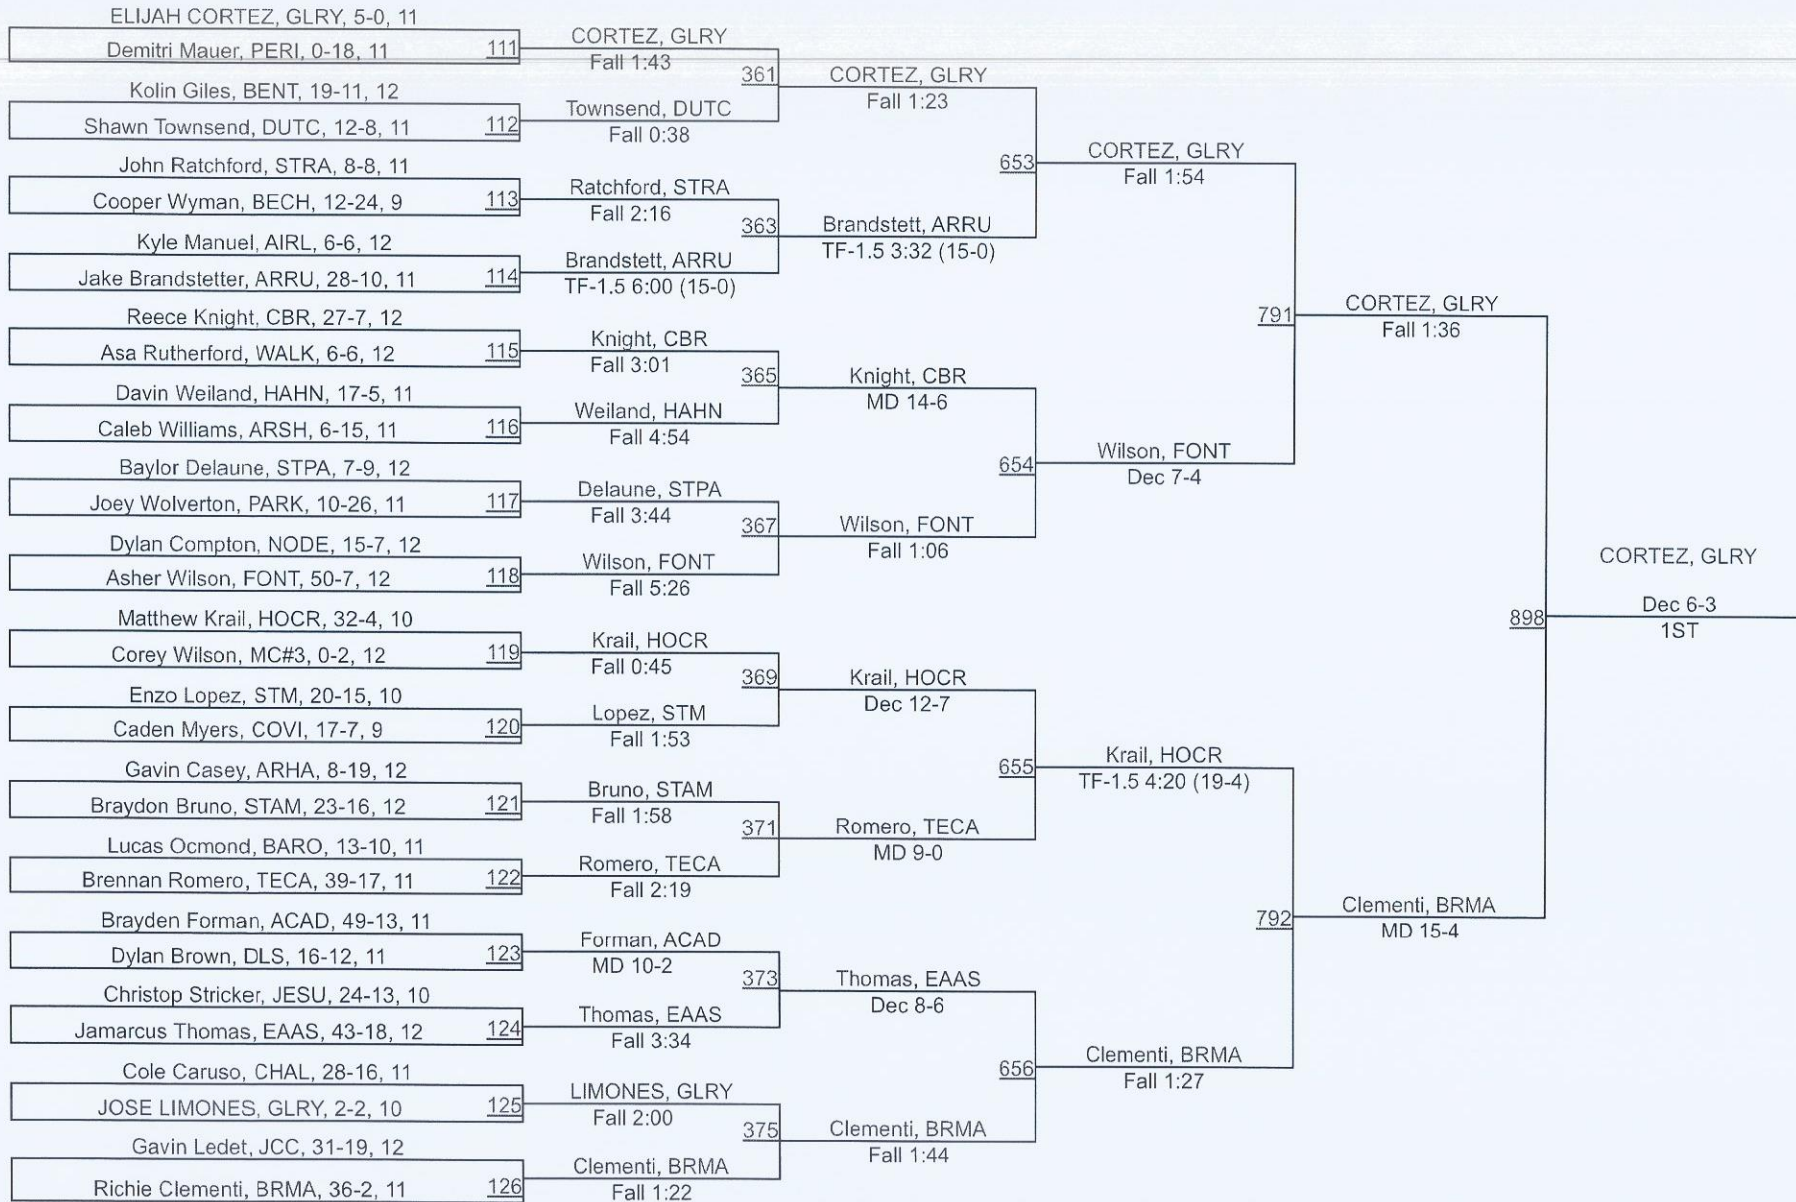

51st Louisiana Classic

51st Louisiana Classic

51st Louisiana Classic

113

51st Louisiana Classic

113

51st Louisiana Classic

120

51st Louisiana Classic

126

MOSES MENDOZA, GLRY, 5-0, 10

51st Louisiana Classic

126

51st Louisiana Classic

132

51st Louisiana Classic

138

51st Louisiana Classic

51st Louisiana Classic

150

51st Louisiana Classic

150

51st Louisiana Classic

51st Louisiana Classic

285

51st Louisiana Classic

285