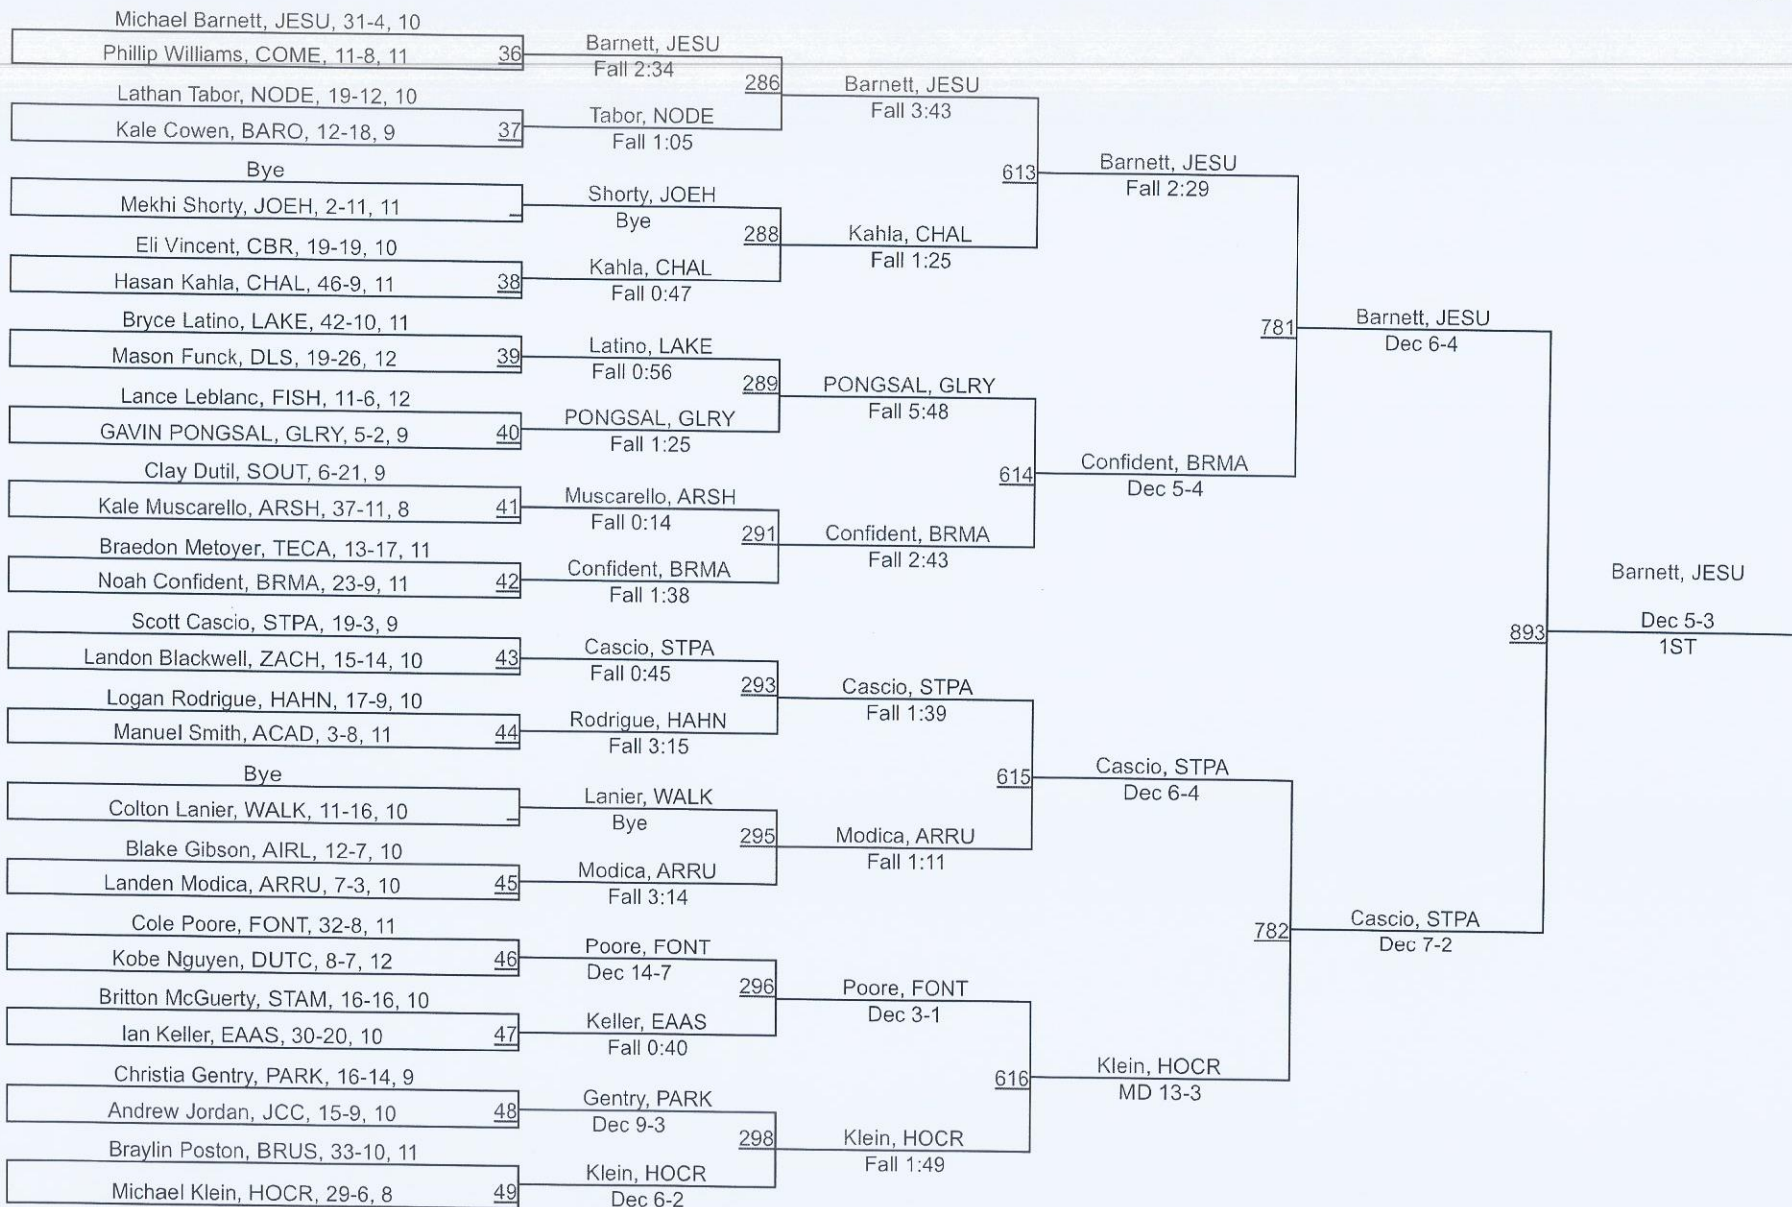

2024 Louisiana Classic

January 12th-13th

1	Gilroy	397.0	29	Northshore	36.0
2	Jesuit	257.5	30	Parkway	35.5
3	Holy Cross	211.5	31	Destrehan	34.0
4	Brother Martin	197.5	32	Houston Strake	33.0
5	North DeSoto	160.0	33	South Beauregard	32.0
6	St. Paul`s	146.5	34	John Curtis	31.0
7	East Ascension	118.5	35	Sulphur	29.0
8	Teurlings Catholic	115.0	36	Covington	25.0
9	Catholic - B.R.	111.0	37	Southside	23.5
10	Dutchtown	104.0	38	Fisher	20.5
11	Archbishop Rummel	99.0	39	Comeaux	17.5
12	Chalmette	92.5	40	Archbishop Hannan	17.0
13	Airline	84.0	41	North Vermilion	14.0
14	Fontainebleau	77.0	42	Belle Chasse	12.0
15	Lakeshore	70.0	43	McKinley	10.0
15	St. Thomas More	70.0	44	Springfield	9.0
17	Archbishop Shaw	69.5	44	Tara	9.0
18	Benton	68.0	46	McDonogh #35	8.0
19	Acadiana	61.0	47	Pearl River	7.0
20	Sam Houston	59.0	48	Episcopal	6.0
21	De La Salle	55.0	49	Scotlandville	5.0
21	Walker	55.0	50	Broadmoor	4.0
23	Zachary	54.0	50	Salmen	4.0
24	Live Oak	50.5	52	Dunham	3.0
25	Baton Rouge	44.0	52	Kenner Discovery	3.0
26	St. Amant	43.0	54	Albany	0.0
27	Brusly	41.0	54	DeQuincy	0.0
27	Hahnville	41.0	54	Glen Oaks	0.0
			54	John Ehret	0.0

51st Louisiana Classic

51st Louisiana Classic

51st Louisiana Classic

113

51st Louisiana Classic

113

51st Louisiana Classic

120

51st Louisiana Classic

126

MOSES MENDOZA, GLRY, 5-0, 10

51st Louisiana Classic

126

51st Louisiana Classic

132

51st Louisiana Classic

285

51st Louisiana Classic

285