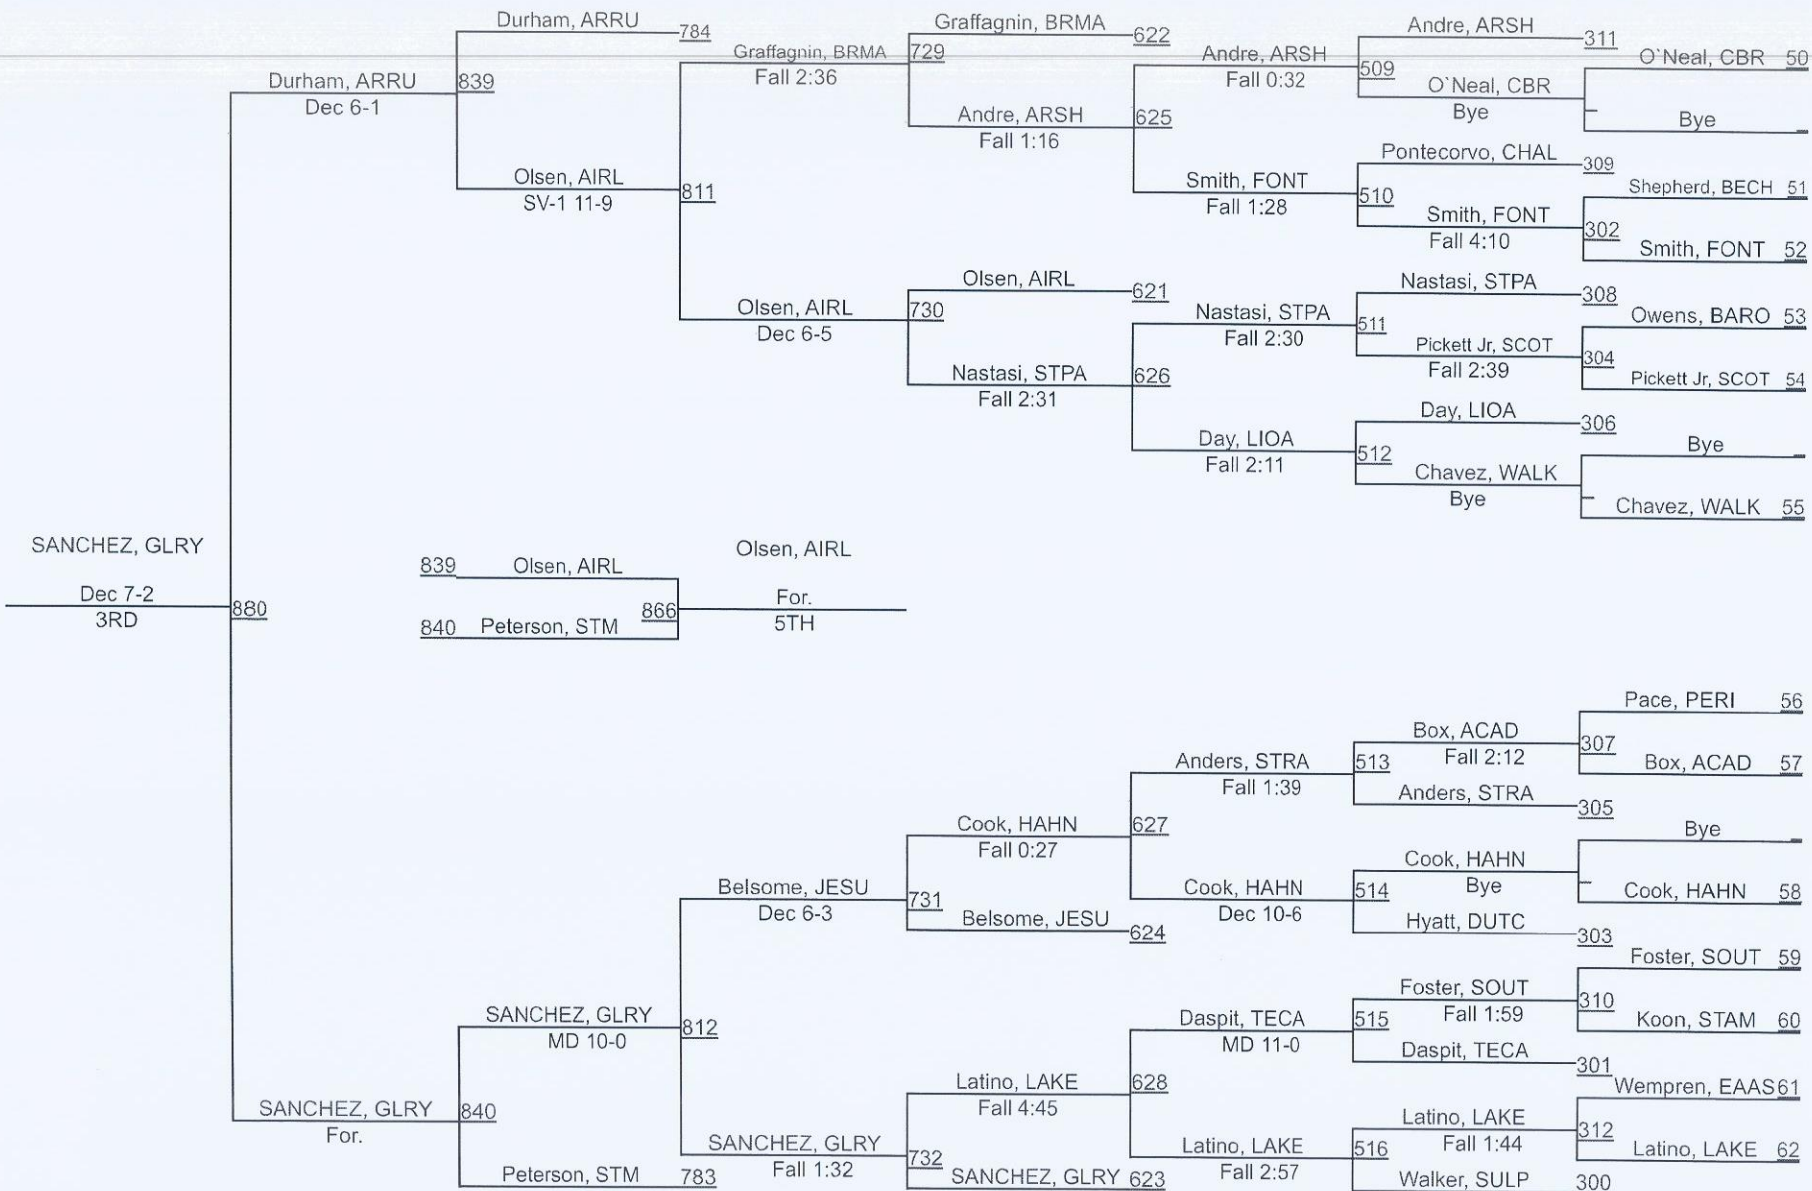

51st Louisiana Classic

51st Louisiana Classic

51st Louisiana Classic

113

51st Louisiana Classic

113

51st Louisiana Classic

120

51st Louisiana Classic

126

MOSES MENDOZA, GLRY, 5-0, 10

51st Louisiana Classic

126

51st Louisiana Classic

132

51st Louisiana Classic

138

51st Louisiana Classic

51st Louisiana Classic

150

51st Louisiana Classic

150

51st Louisiana Classic

51st Louisiana Classic

285

51st Louisiana Classic

285