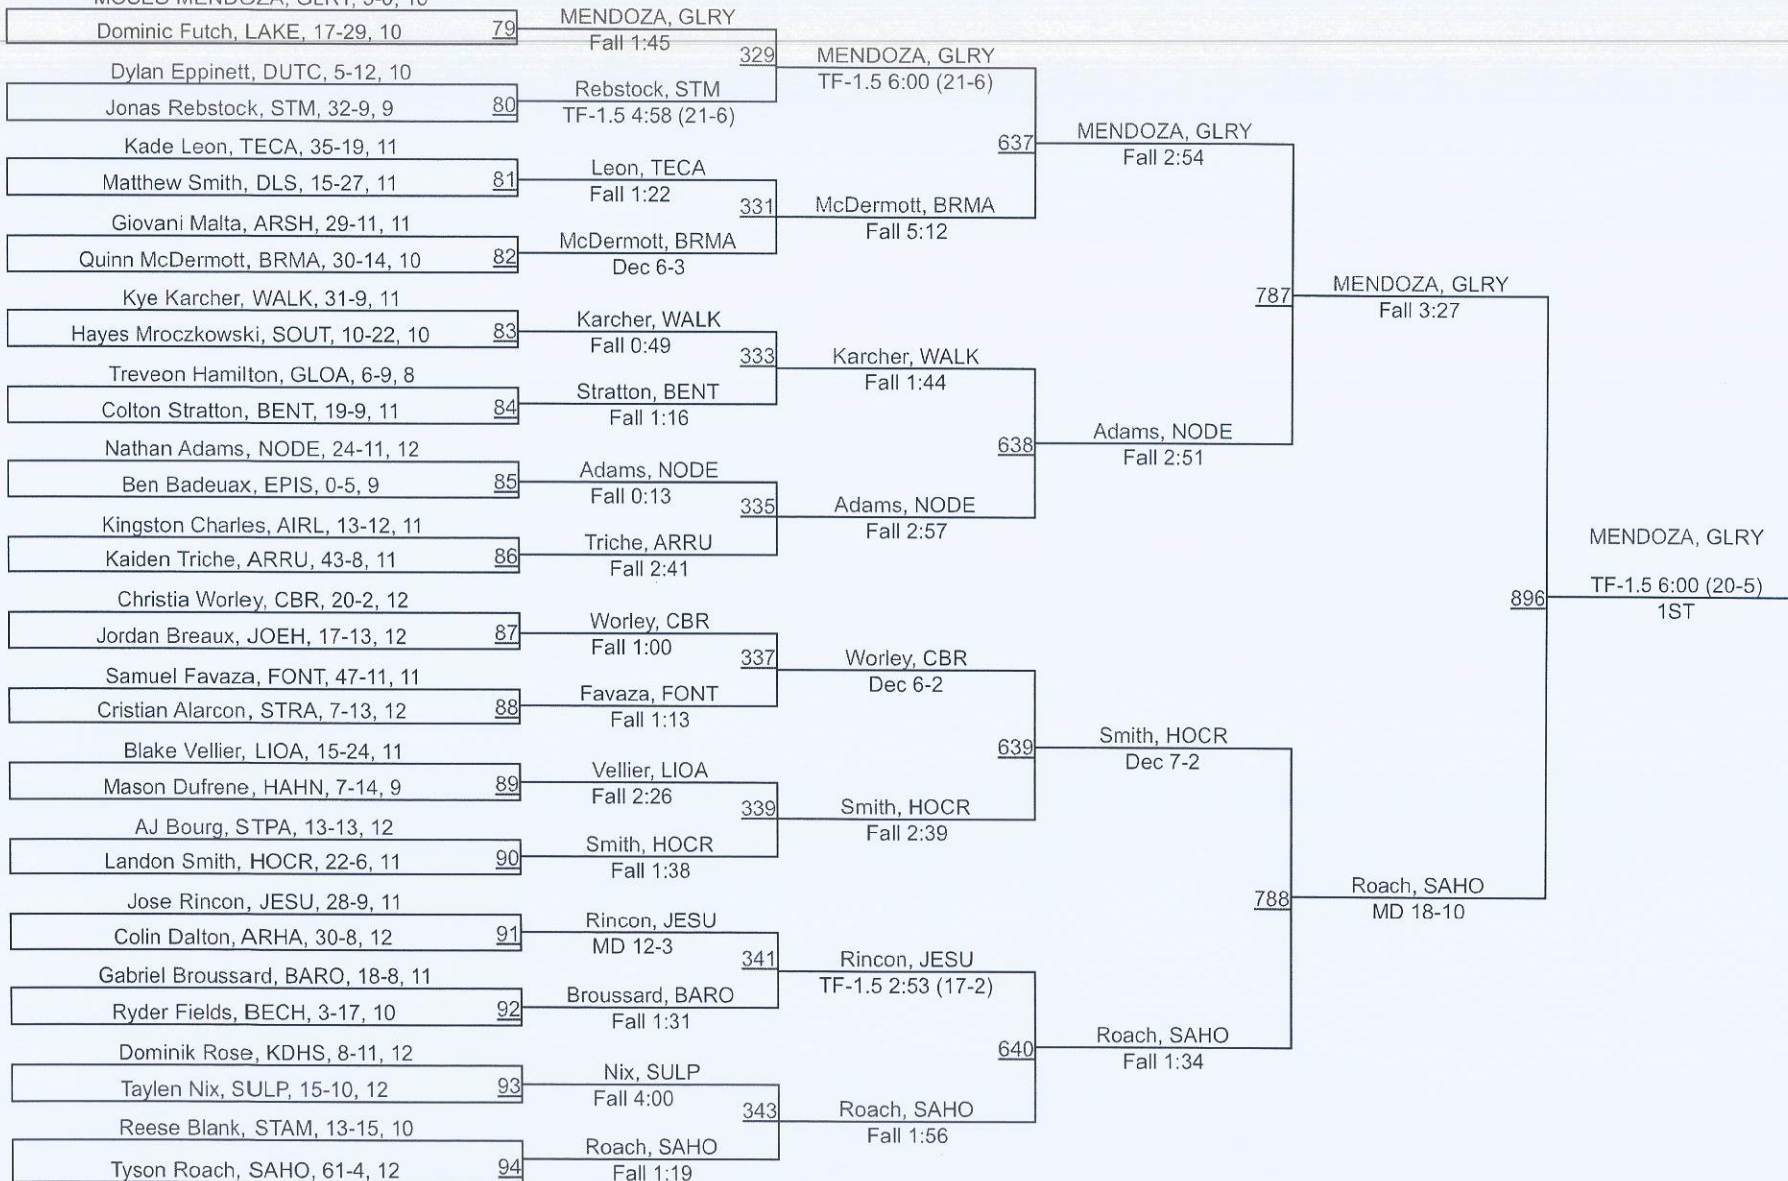

51st Louisiana Classic

51st Louisiana Classic

51st Louisiana Classic

113

51st Louisiana Classic

113

51st Louisiana Classic

120

51st Louisiana Classic

126

MOSES MENDOZA, GLRY, 5-0, 10

51st Louisiana Classic

126

51st Louisiana Classic

132

51st Louisiana Classic

138

51st Louisiana Classic

51st Louisiana Classic

150

51st Louisiana Classic

150

51st Louisiana Classic

51st Louisiana Classic

285

51st Louisiana Classic

285