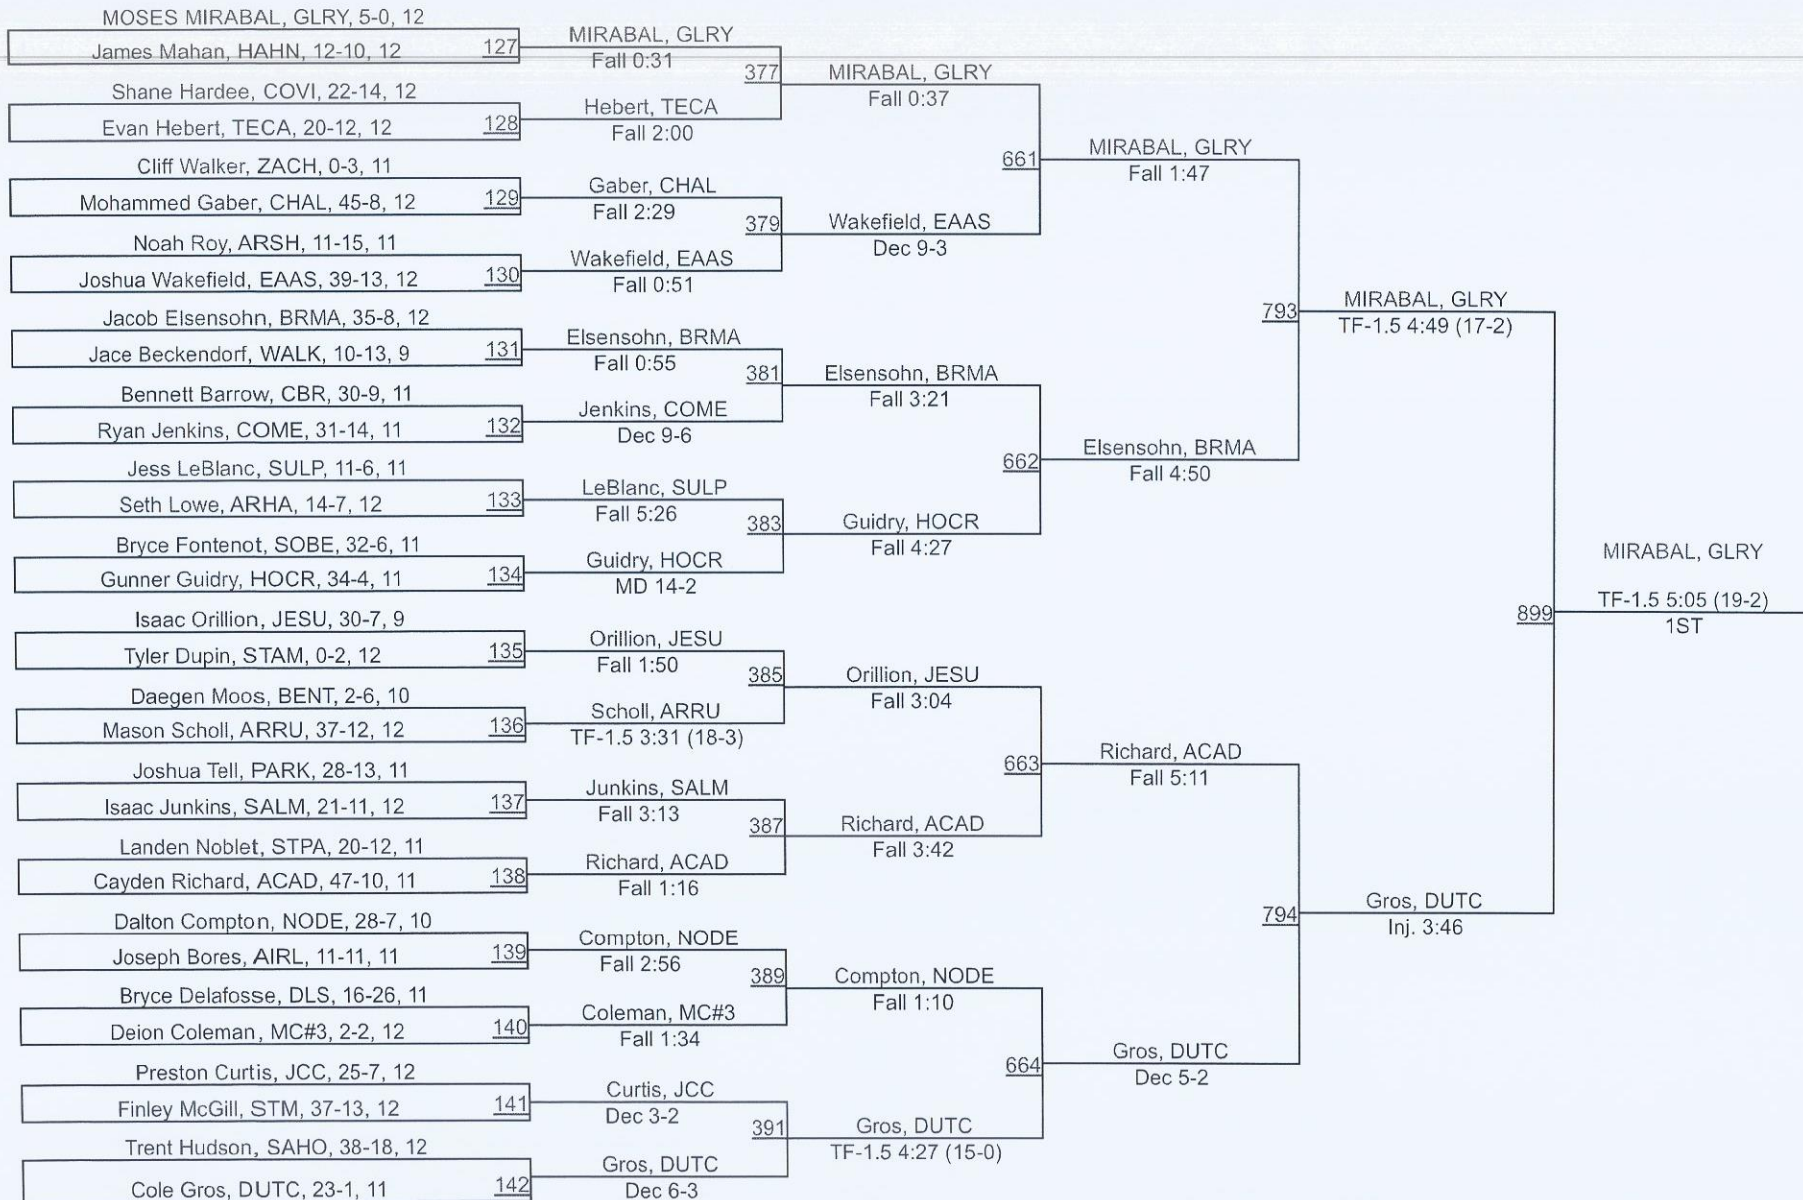

51st Louisiana Classic

51st Louisiana Classic

51st Louisiana Classic

113

51st Louisiana Classic

113

51st Louisiana Classic

120

51st Louisiana Classic

126

MOSES MENDOZA, GLRY, 5-0, 10

51st Louisiana Classic

126

51st Louisiana Classic

132

51st Louisiana Classic

138

51st Louisiana Classic

51st Louisiana Classic

150

51st Louisiana Classic

150

51st Louisiana Classic

51st Louisiana Classic