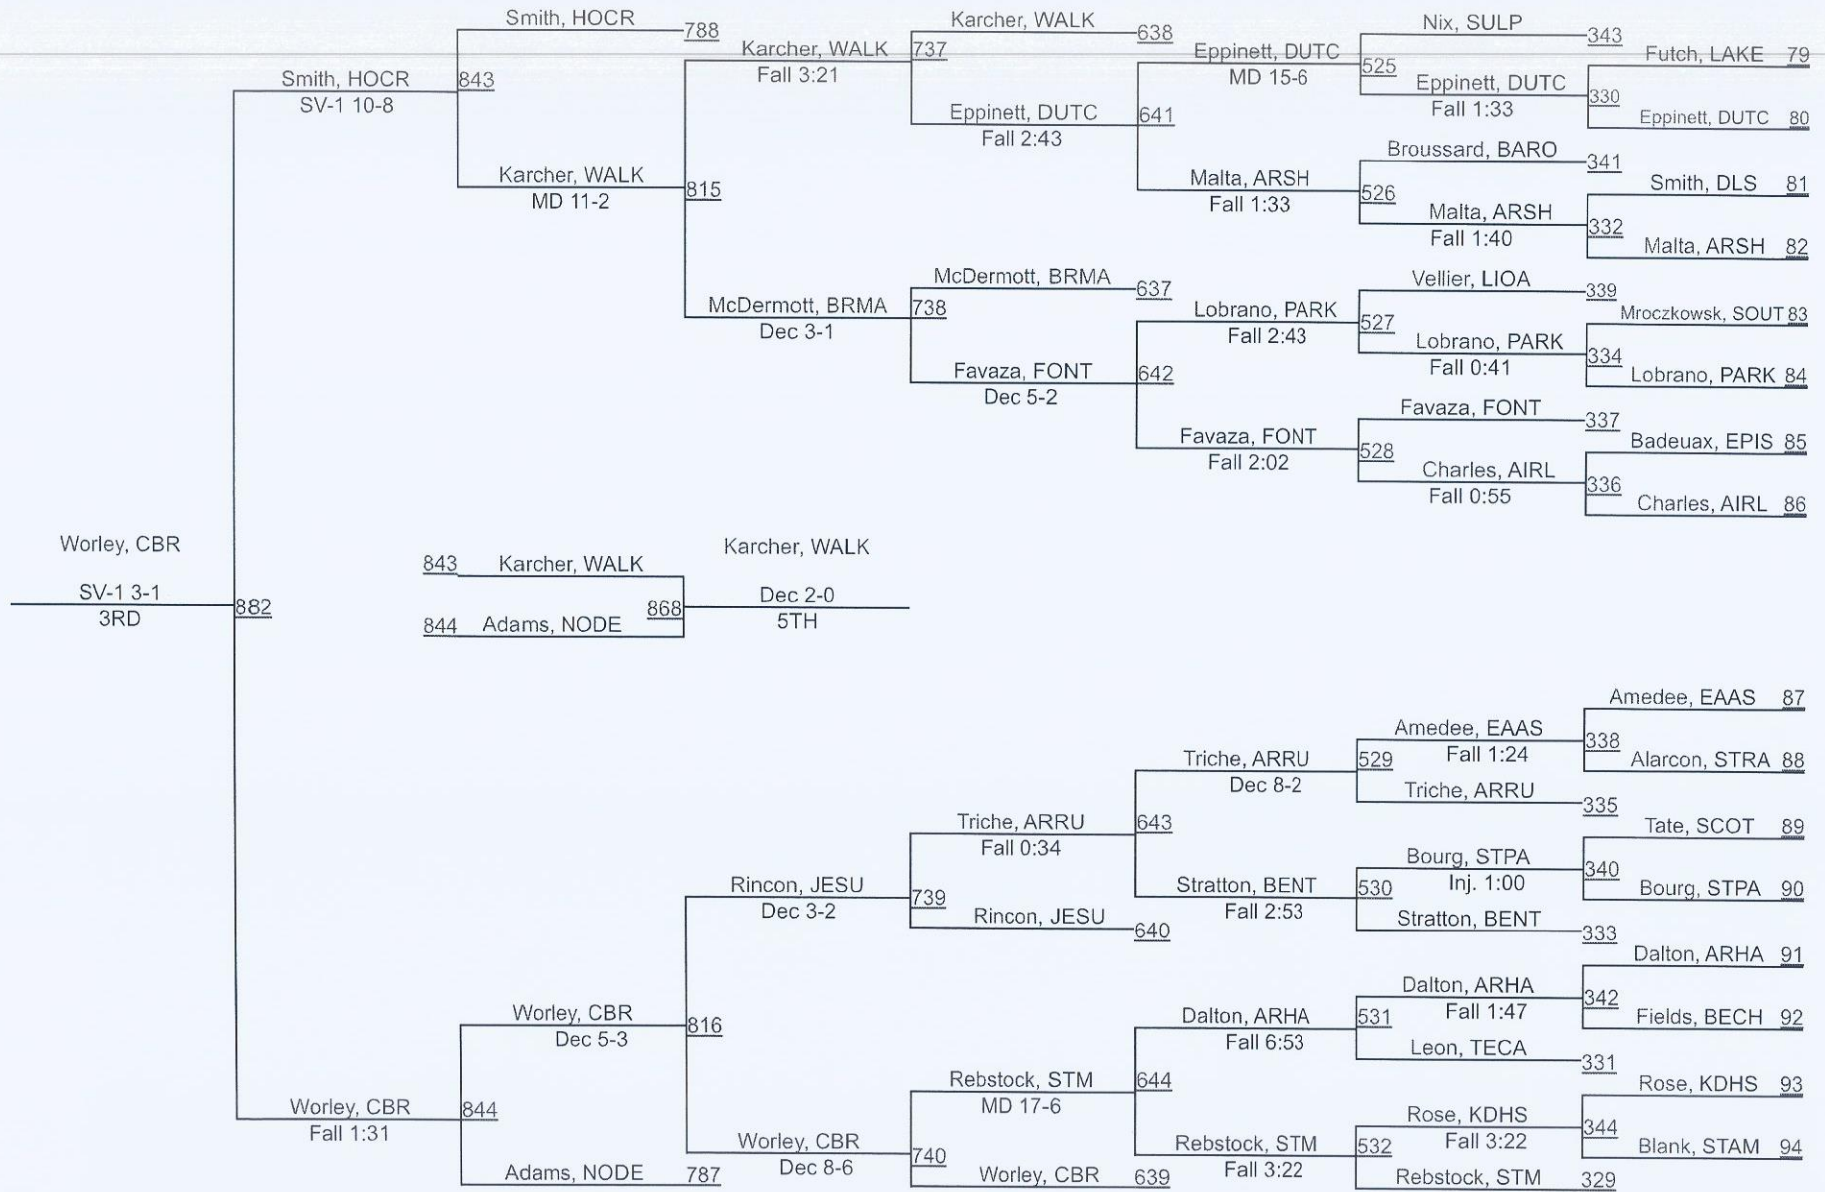

51st Louisiana Classic

51st Louisiana Classic

51st Louisiana Classic

113

51st Louisiana Classic

113

51st Louisiana Classic

120

51st Louisiana Classic

126

MOSES MENDOZA, GLRY, 5-0, 10

51st Louisiana Classic

126

51st Louisiana Classic

132

51st Louisiana Classic

138

51st Louisiana Classic

51st Louisiana Classic

150

51st Louisiana Classic

150

51st Louisiana Classic

51st Louisiana Classic

285

51st Louisiana Classic

285