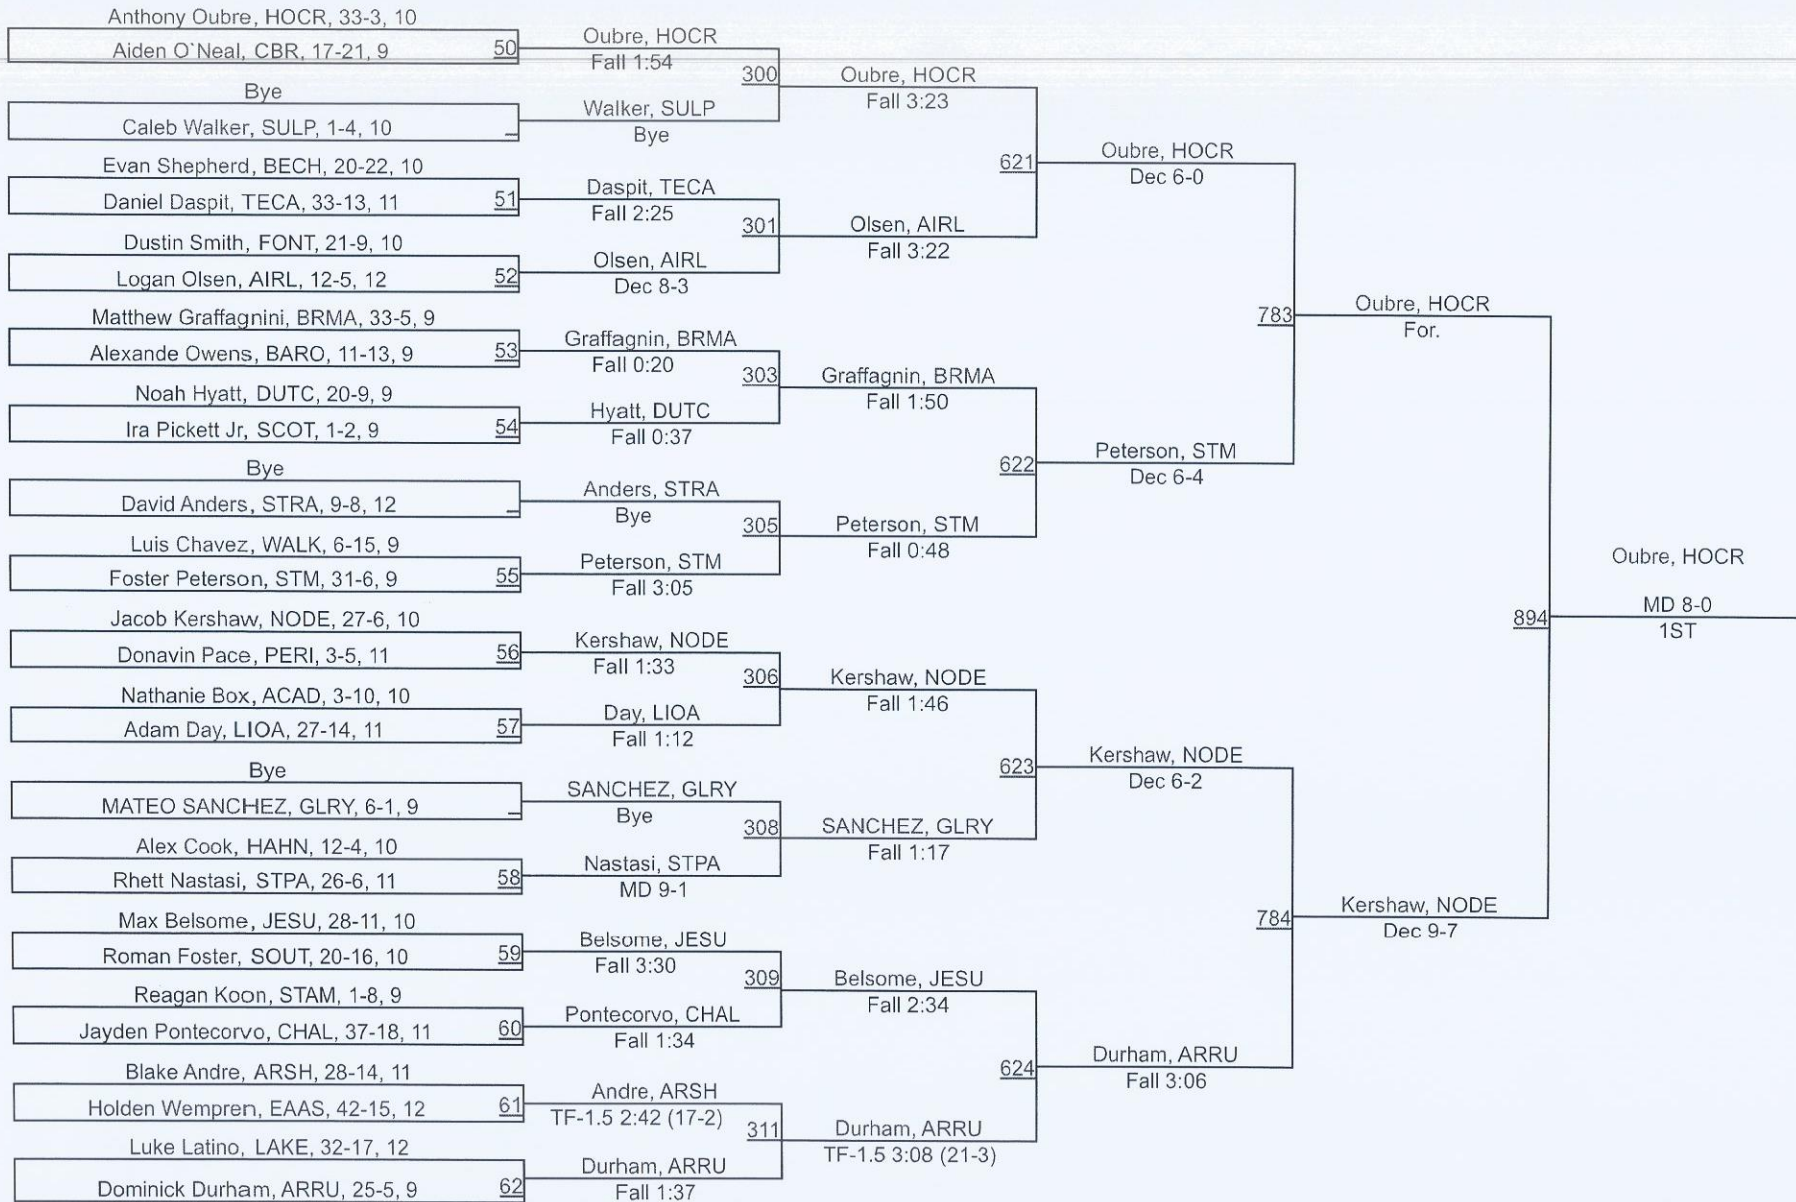

51st Louisiana Classic

51st Louisiana Classic

51st Louisiana Classic

113

51st Louisiana Classic

113

51st Louisiana Classic

120

51st Louisiana Classic

126

MOSES MENDOZA, GLRY, 5-0, 10

51st Louisiana Classic

126

51st Louisiana Classic

132

51st Louisiana Classic

138

51st Louisiana Classic

51st Louisiana Classic

150

51st Louisiana Classic

150

51st Louisiana Classic

51st Louisiana Classic

285

51st Louisiana Classic

285