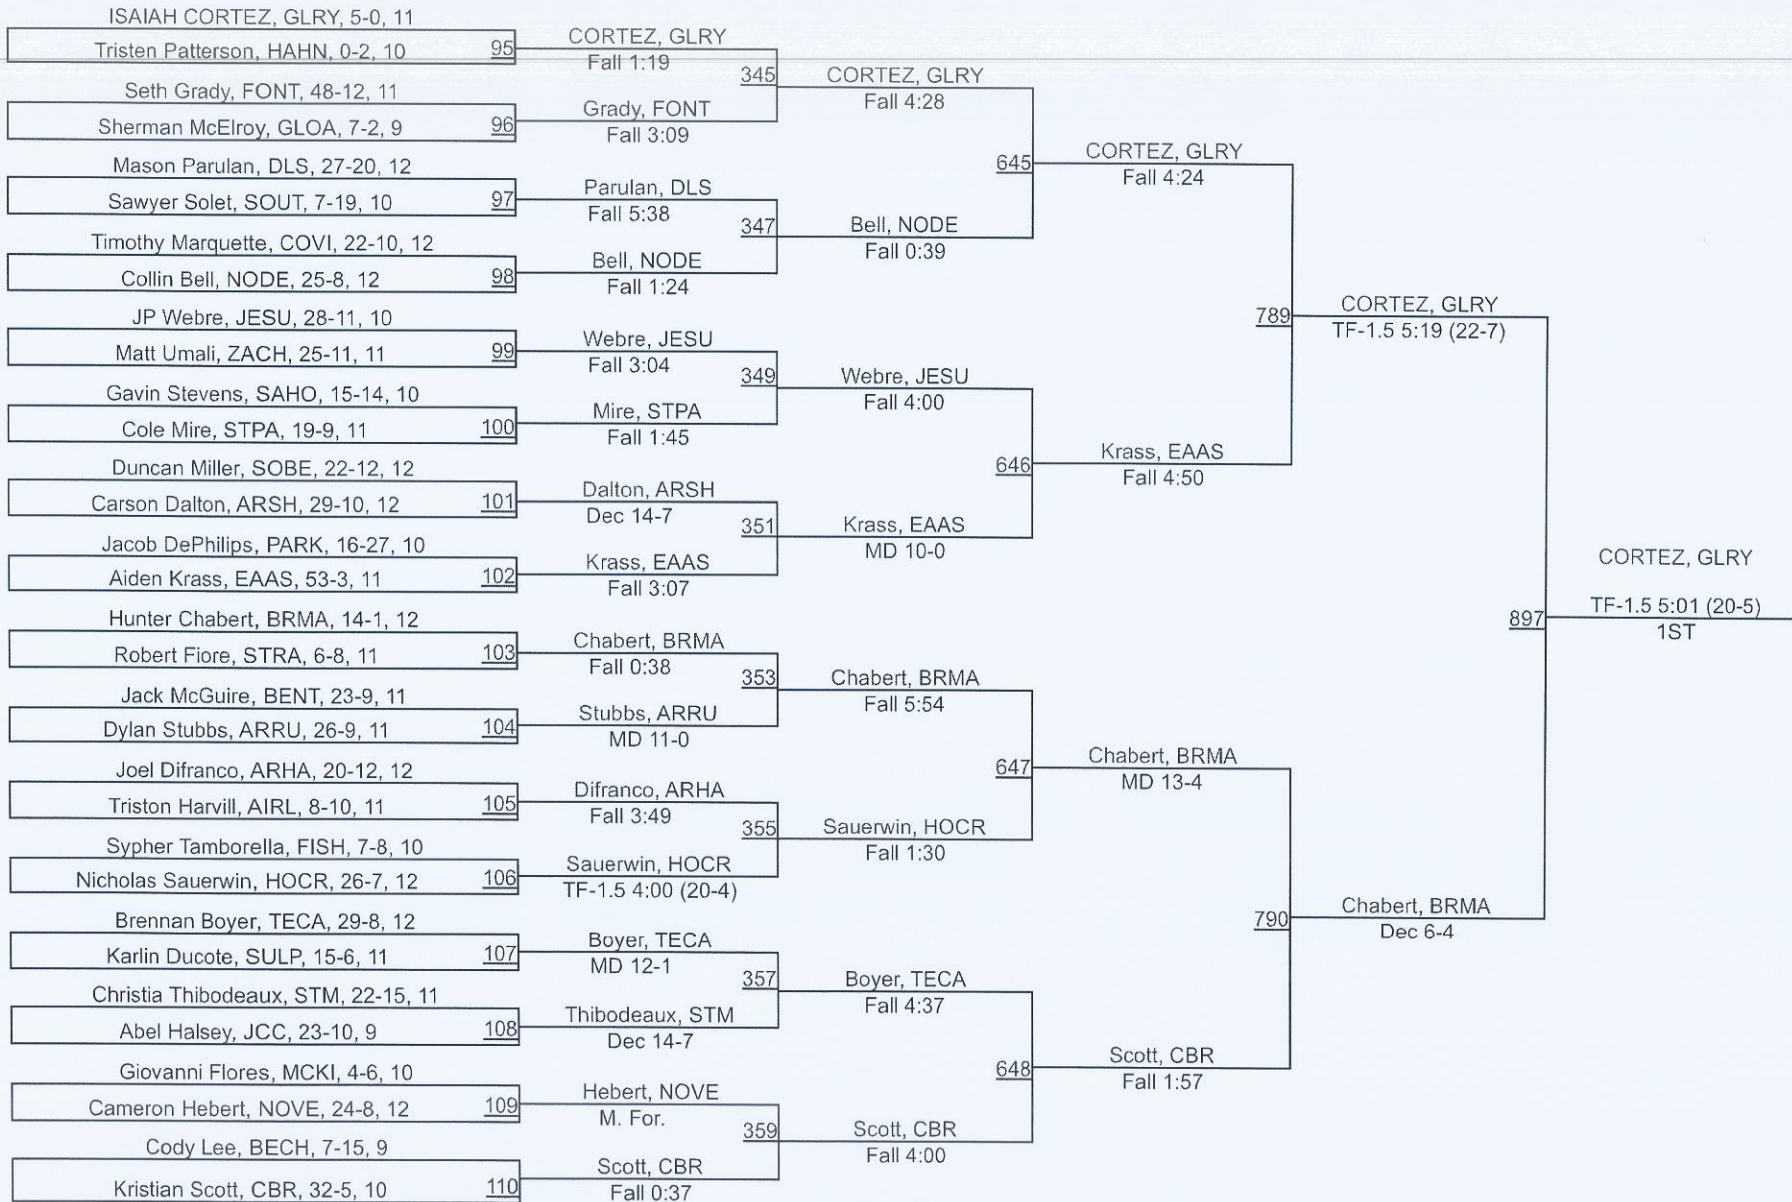

51st Louisiana Classic

51st Louisiana Classic

51st Louisiana Classic

113

51st Louisiana Classic

113

51st Louisiana Classic

120

51st Louisiana Classic

126

MOSES MENDOZA, GLRY, 5-0, 10

51st Louisiana Classic

126

51st Louisiana Classic

132

51st Louisiana Classic

138

51st Louisiana Classic

51st Louisiana Classic

150

51st Louisiana Classic

150

51st Louisiana Classic

51st Louisiana Classic

285

51st Louisiana Classic

285