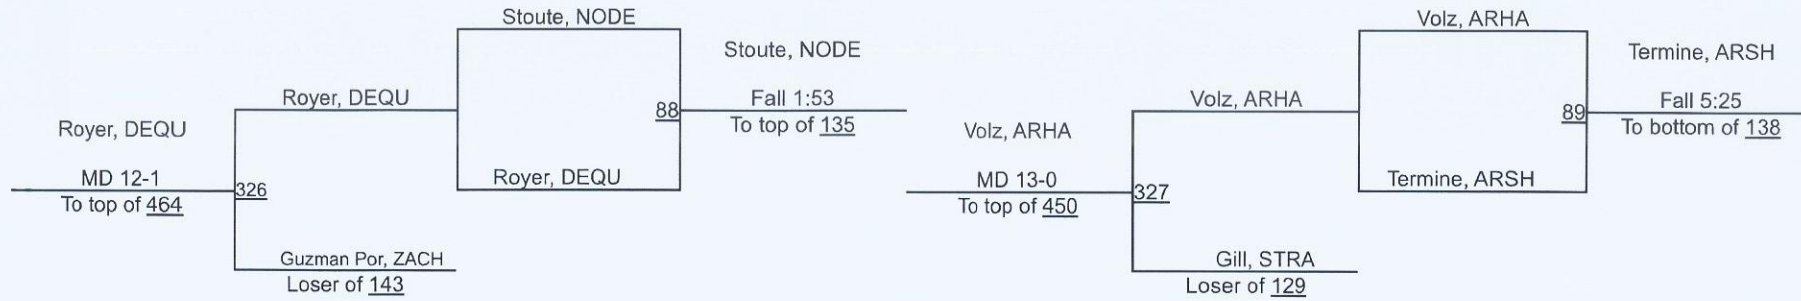

52nd Louisiana Classic

'Prelim - '120