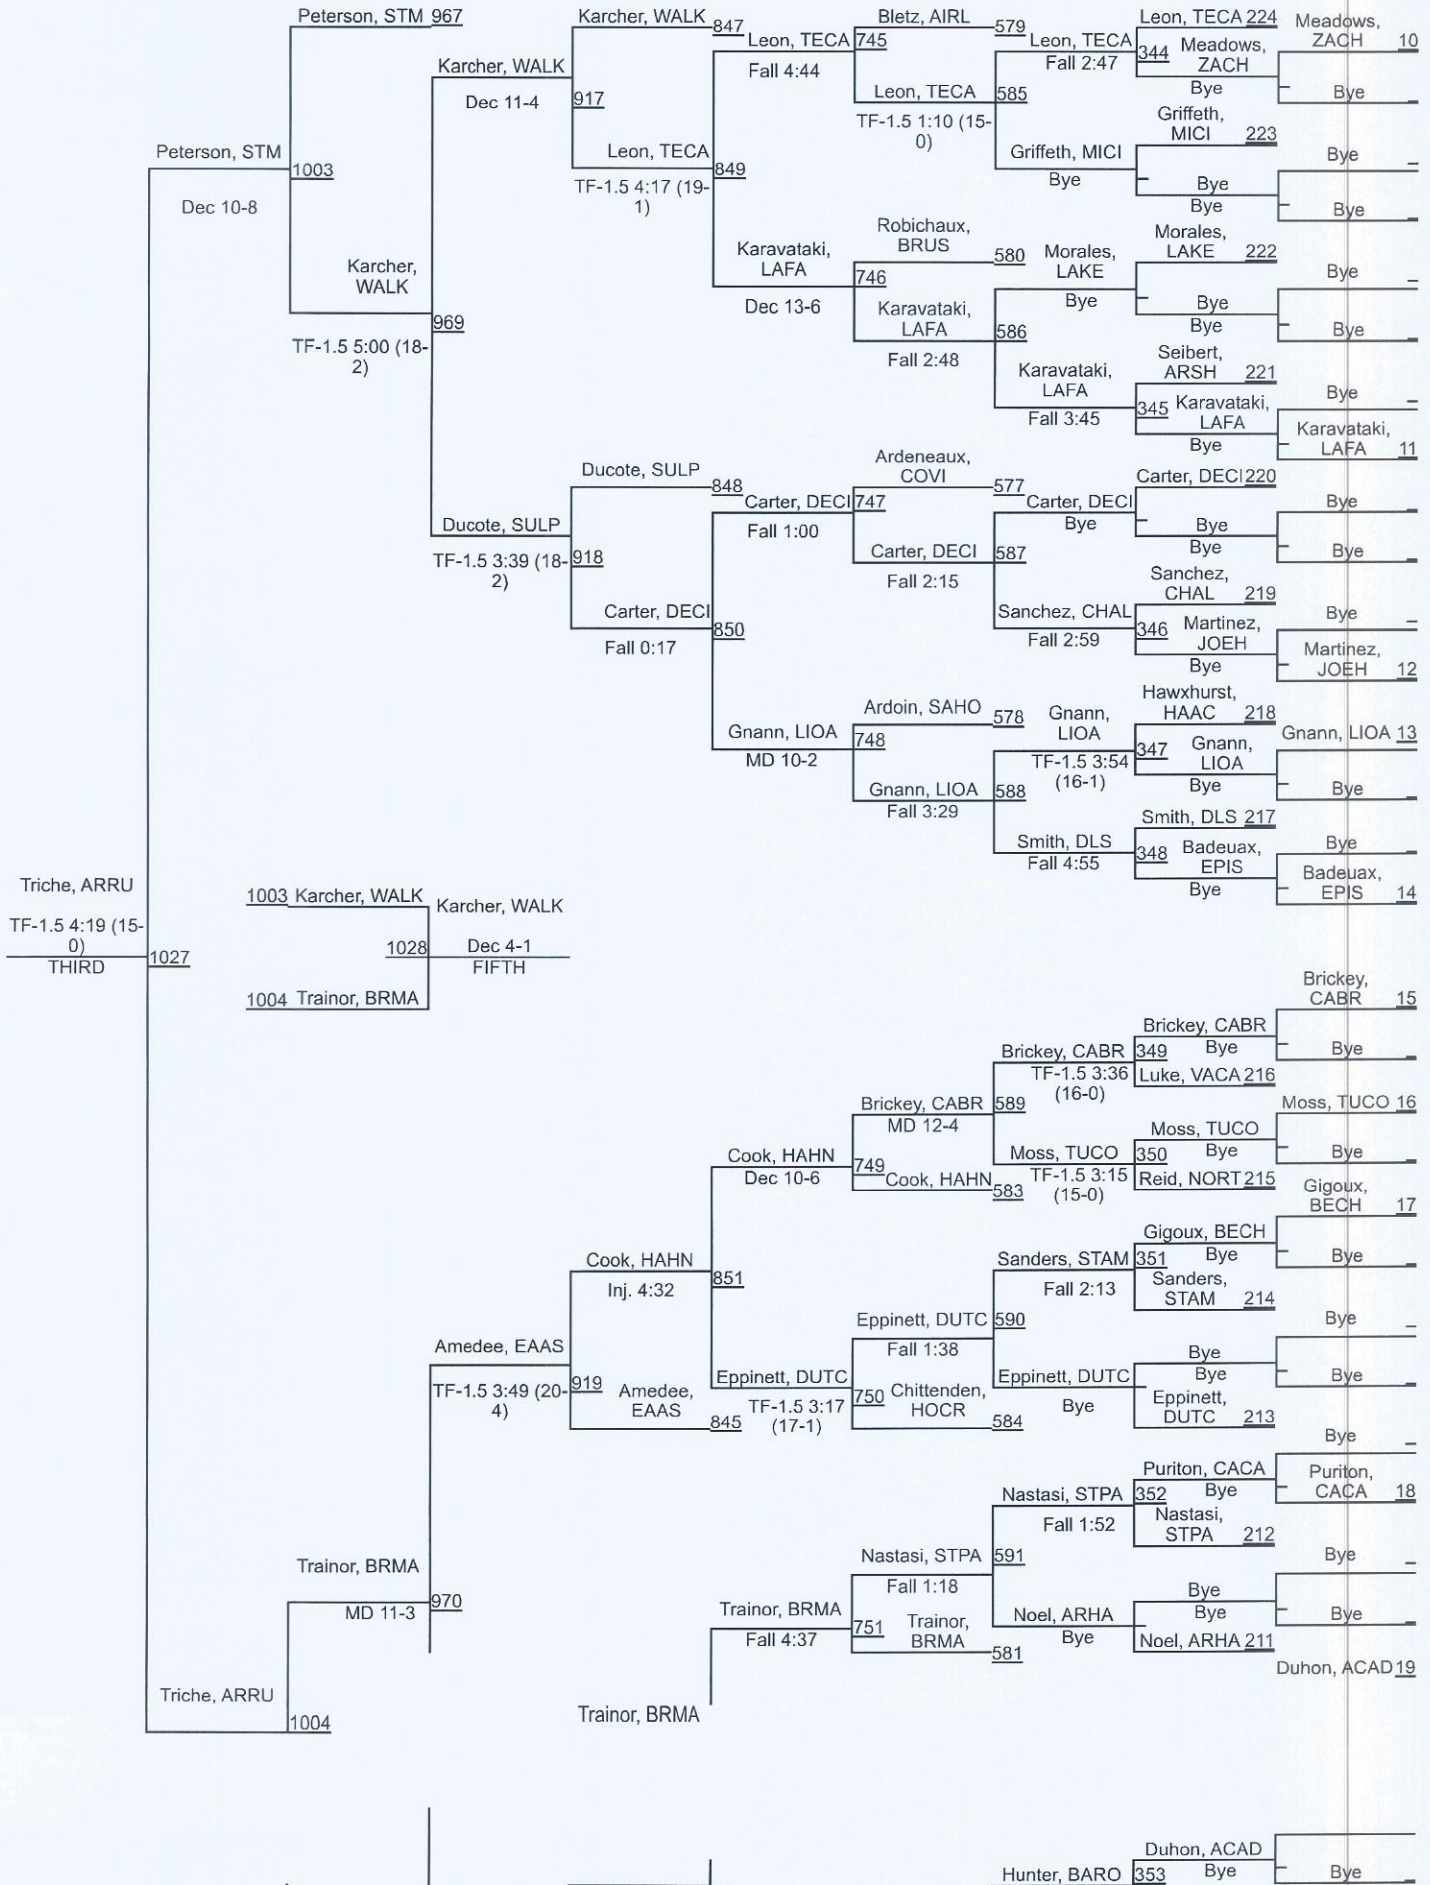

# 52nd Louisiana Classic

Dec 7-4