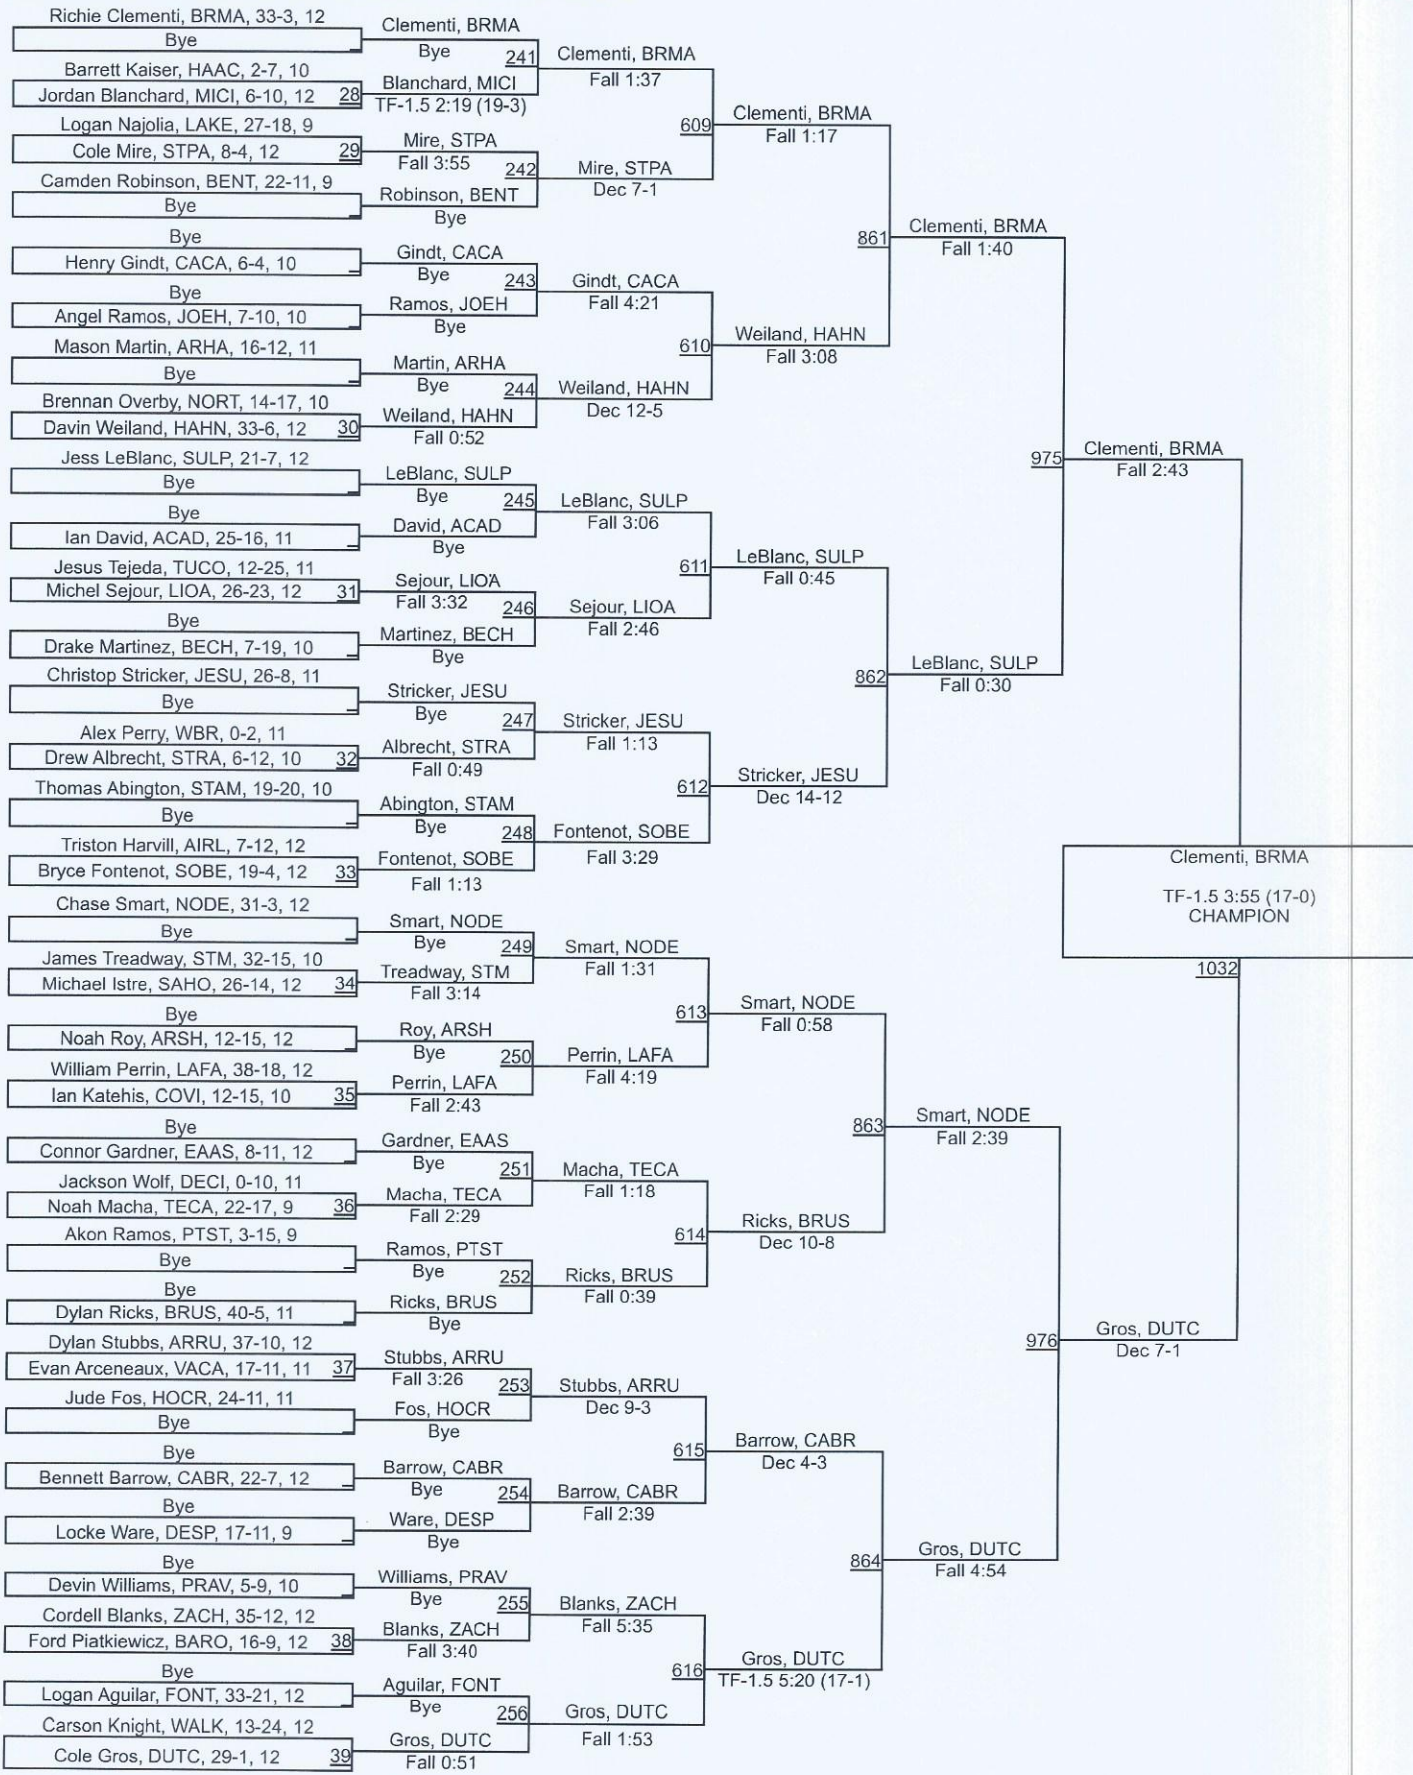

52nd Louisiana Classic