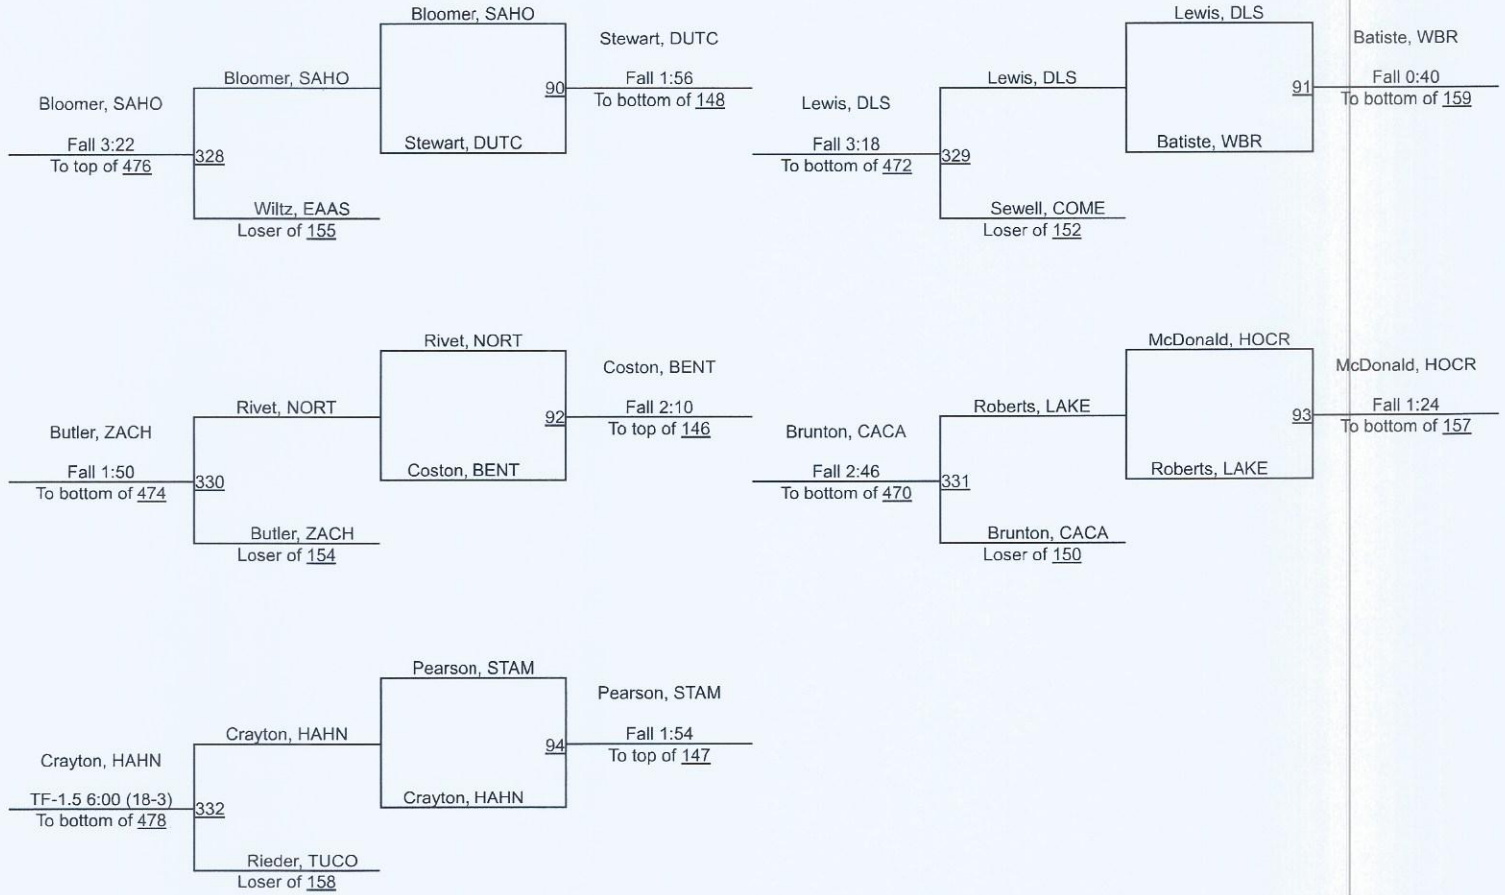

52nd Louisiana Classic

'Prelim - '190