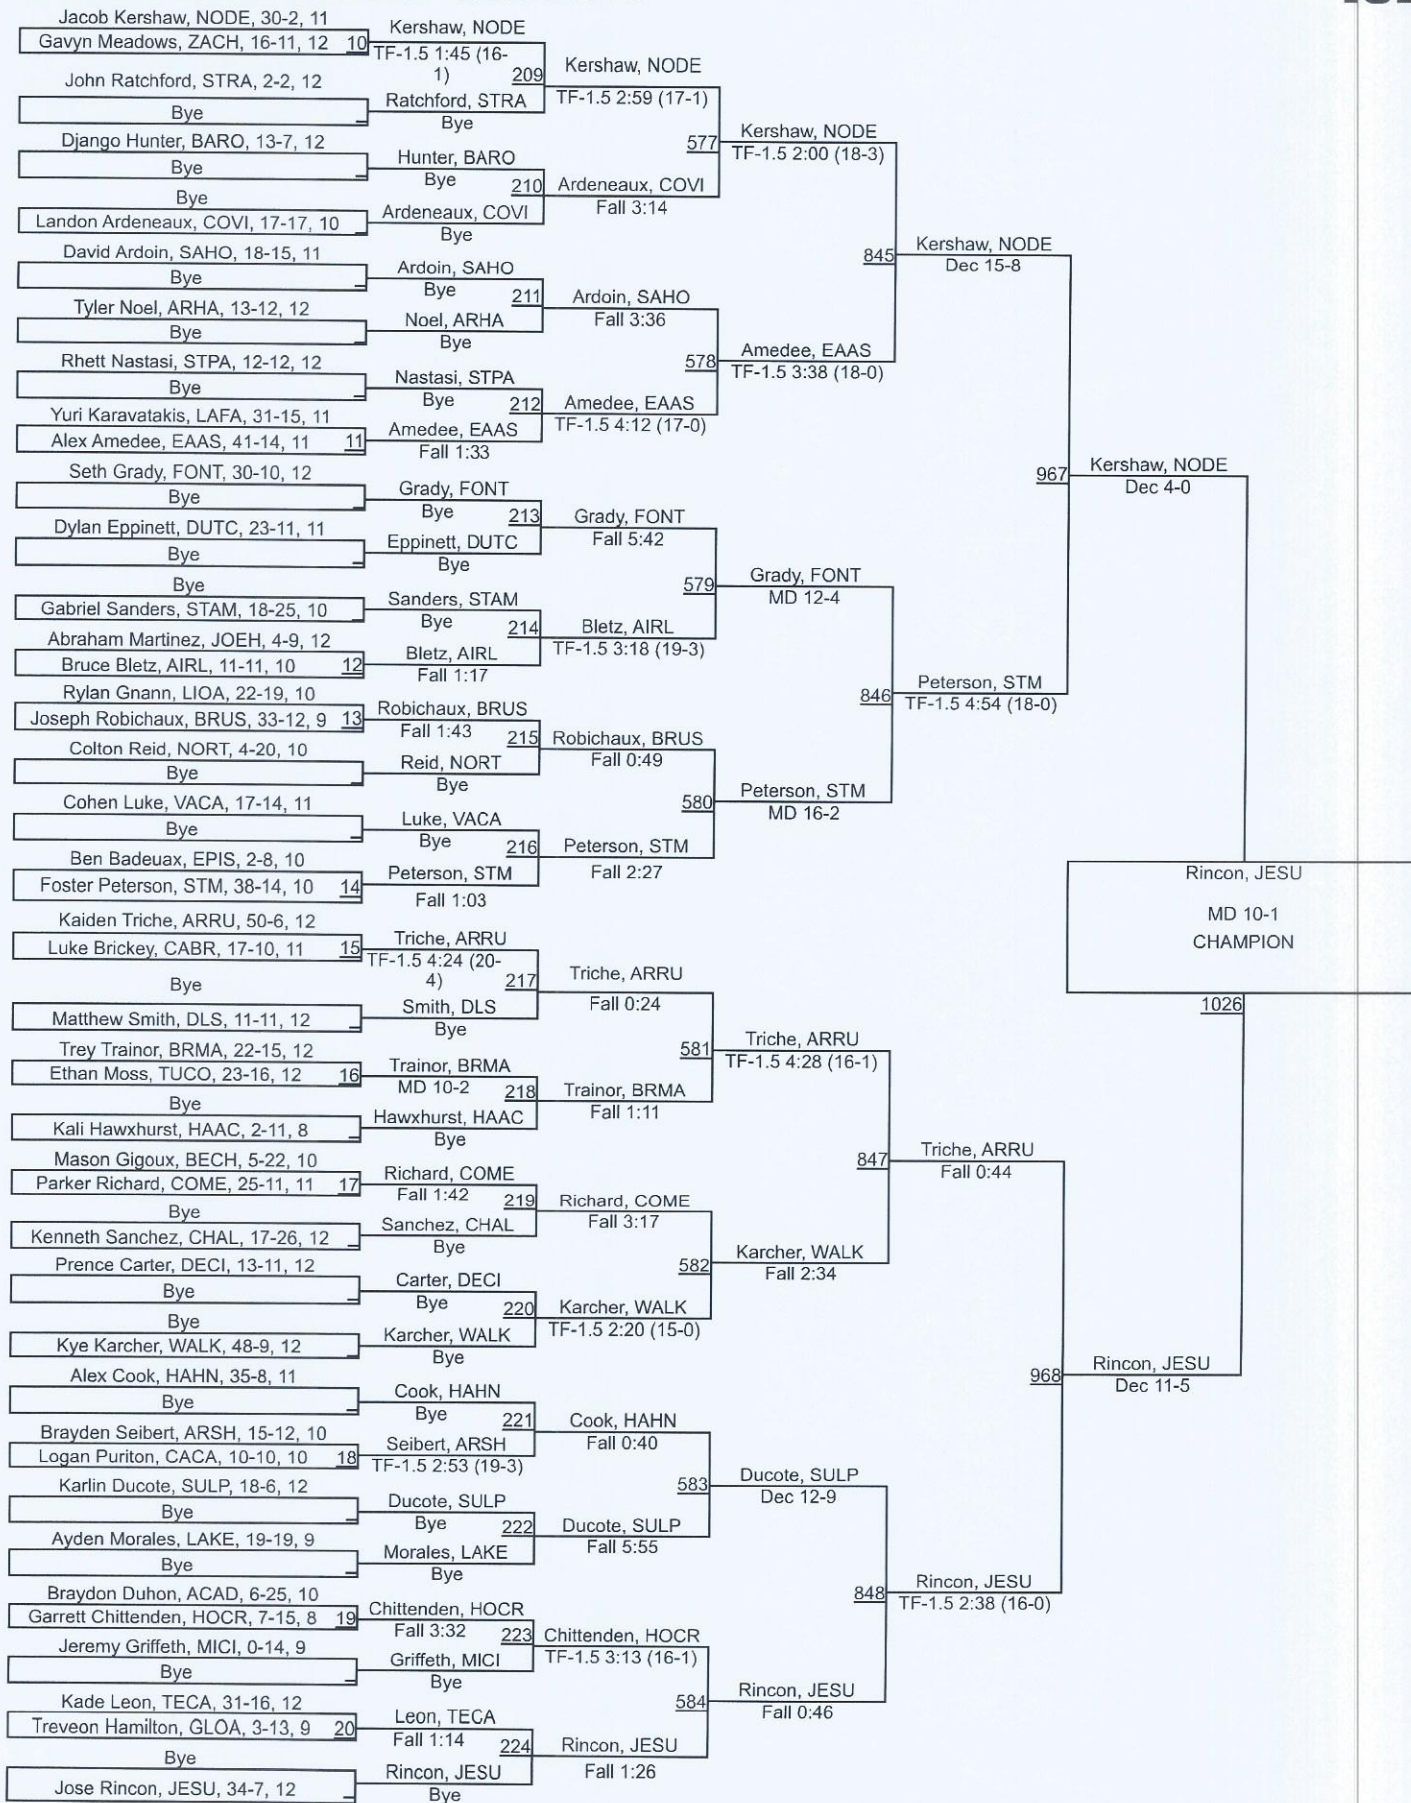

# 52nd Louisiana Classic

Dec 7-4