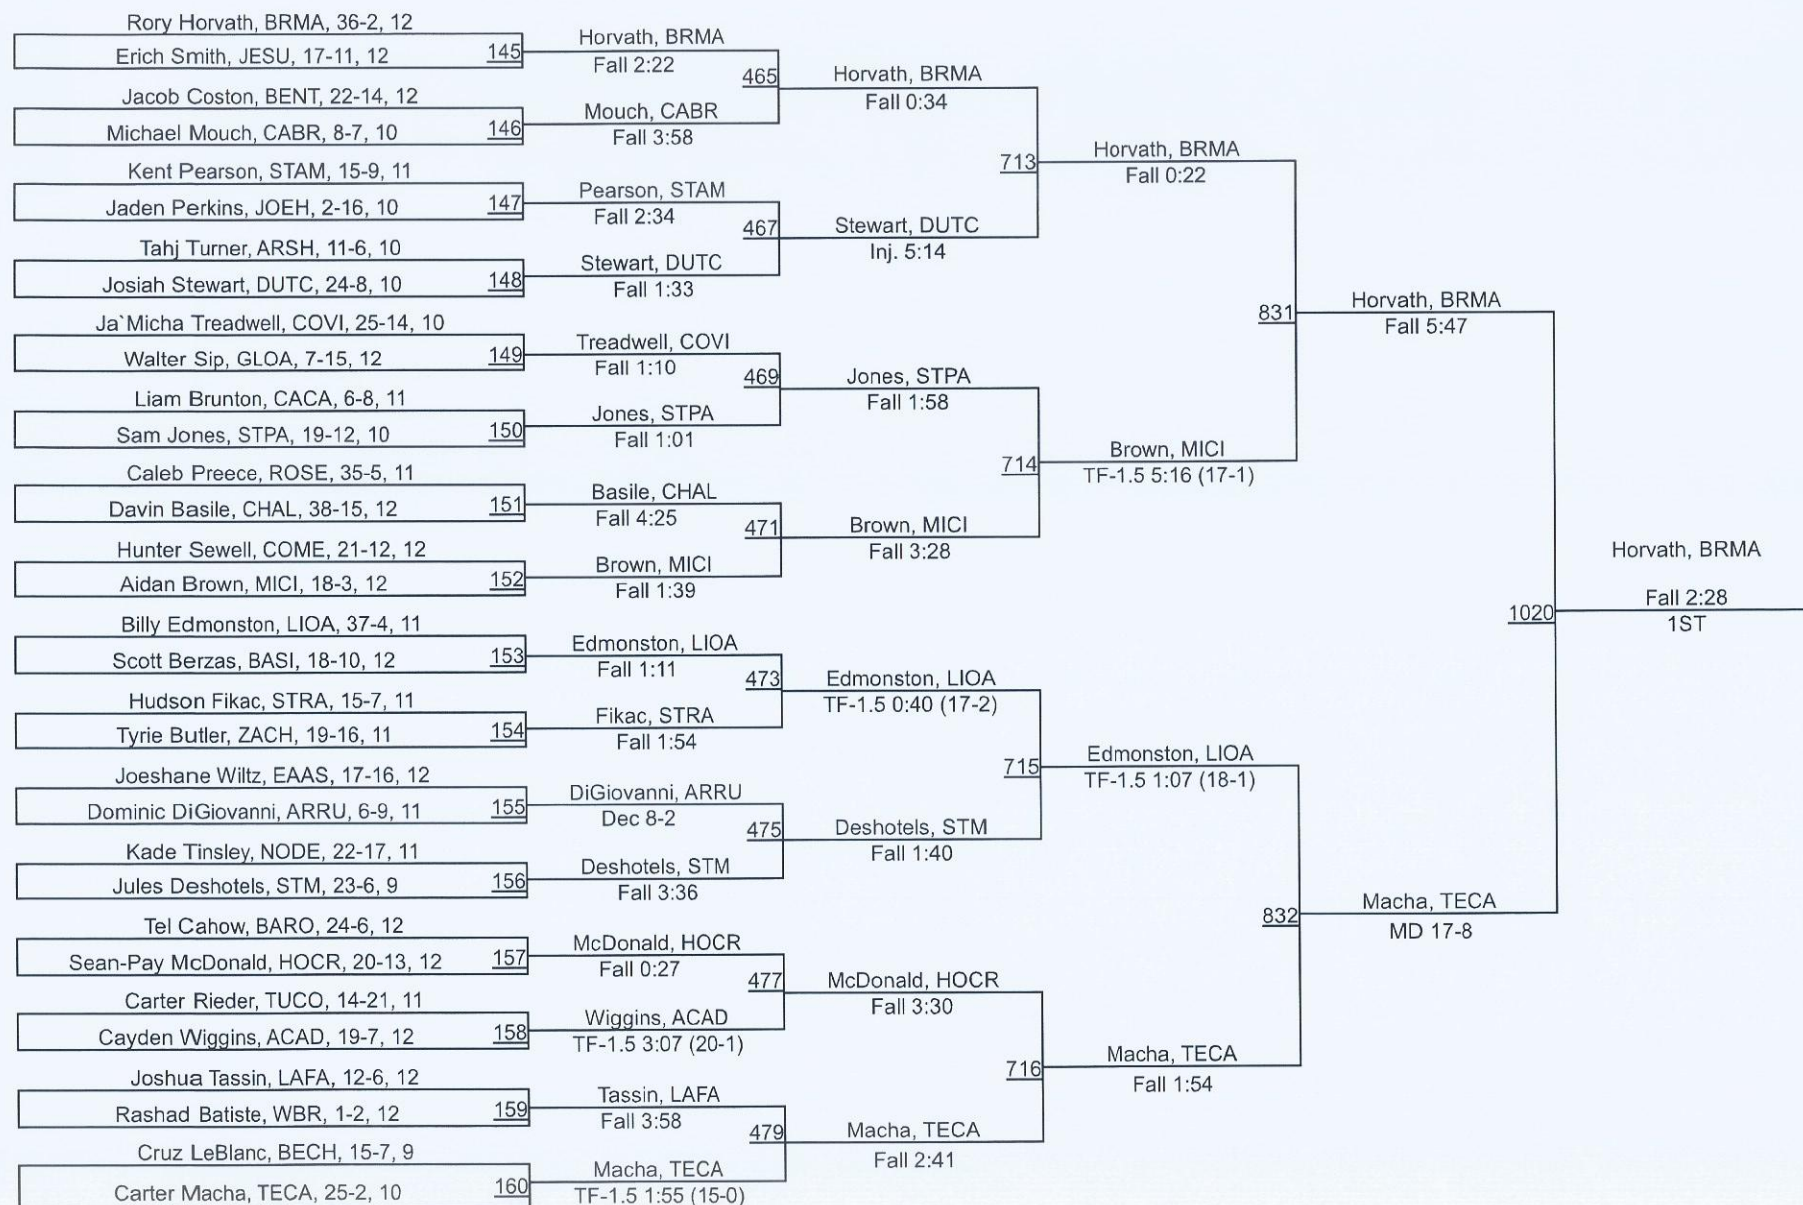

52nd Louisiana Classic

190