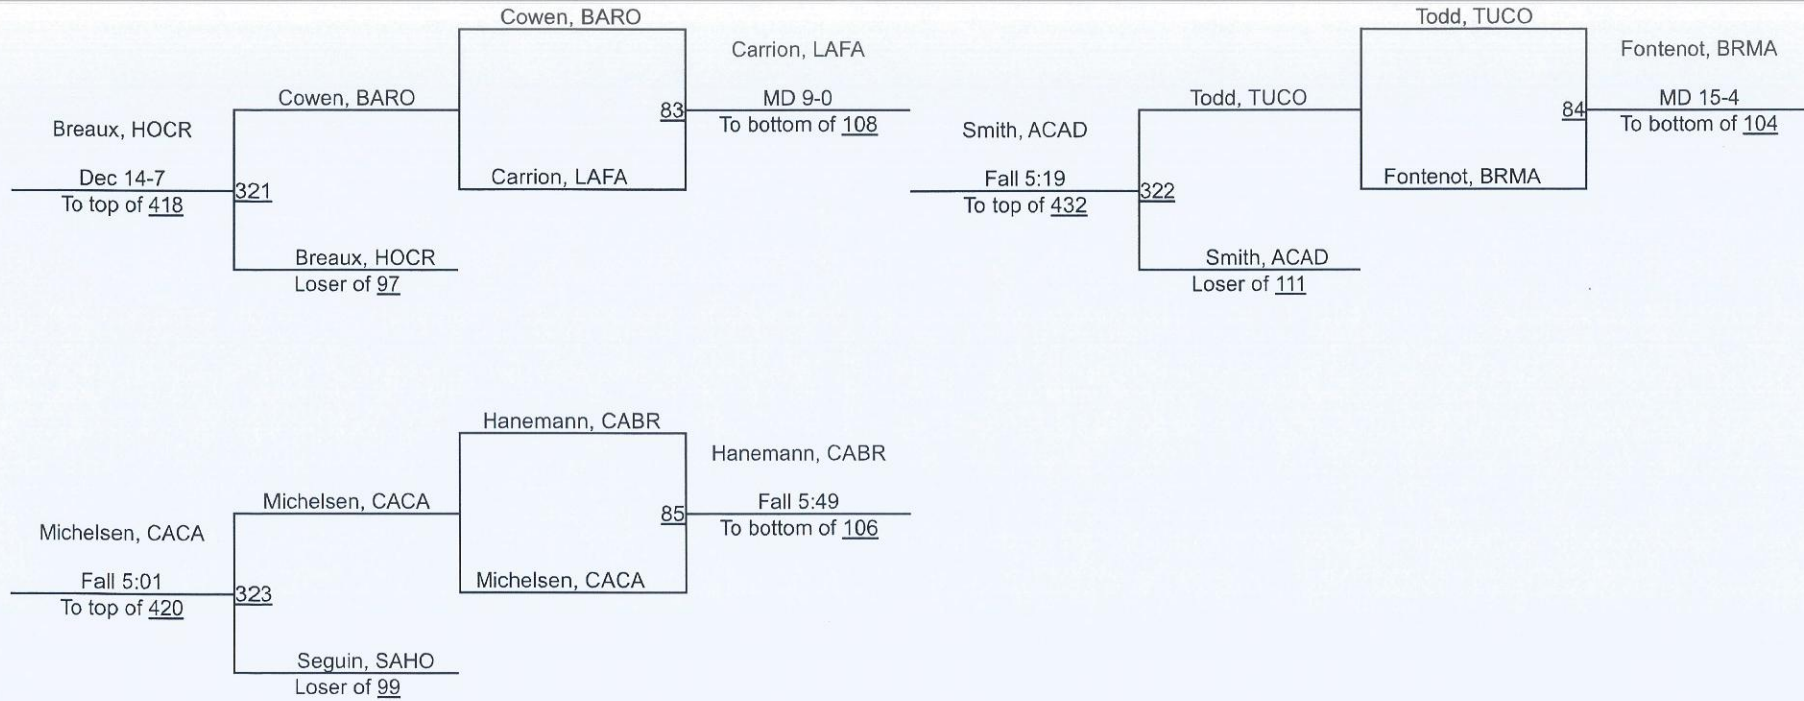

2025 Louisiana Classic

Boys' Final Team Standings

Place	School	Points	Place	School	Points	Place	School	Points
1	Teurlings Classic	257.5	11	Tuscaloosa County, AL	123	21	Airline	81
2	Jesuit	253.5	12	Rummel	117.5	22	Midwest City, OK	80
3	Brother Martin	228	13	Del City, OK	112.5	23	Benton	74.5
4	Holy Cross	223	14	East Ascension	102.5	24	Live Oak	74
5	Dutchtown	196.5	15	Shaw	101.5	25	Walker	68
6	Catholic	186	16	Lafayette	100.5	26	Baton Rouge	60.5
7	St. Thomas More	160.5	17	Fontainebleau	93.5	27	Brusly	59
8	St. Paul	140	T-18	Chalmette	88.5	28	Zachary	58
9	North Desoto	132	T-18	Sam Houston	88.5	29	Southside	56.5
10	Acadiana	126.5	20	St. Amant	83	T-30	Basile	55.5

Place	School	Points	Place	School	Points	Place	School	Points
T-30	Hahnville	55.5	41	South Beauregard	29	51	Vandebilt Catholic	9.5
32	Houston Strake Jesuit	48.5	42	Comeaux	26	52	Springfield	9
T-33	Cathedral Catholic	47	43	John Ehret	20.5	T-53	Albany	8
T-33	Lakeshore	47	44	Glenn Oaks	19	T-53	McKinley	8
35	Sulphur	42.5	45	Byrd	17.5	T-53	Prairieville	8
36	Belle Chasse	36	46	Northshore	17	56	Rayne	7
37	De la Salle	35	47	North Vermillion	15	57	DeQuincy	4.5
38	Hannan	34.5	48	Rosepine	12.5	58	Erath	4
39	Covington	34	T-49	Patrick Taylor	10	59	Haynes	3
40	Destrehan	31	T-49	Woodlawn	10	60	Denham Springs	2.5

Broadmoor, Dunham and Episcopal scored no points in the event.

52nd Louisiana Classic

'Prelim - '106