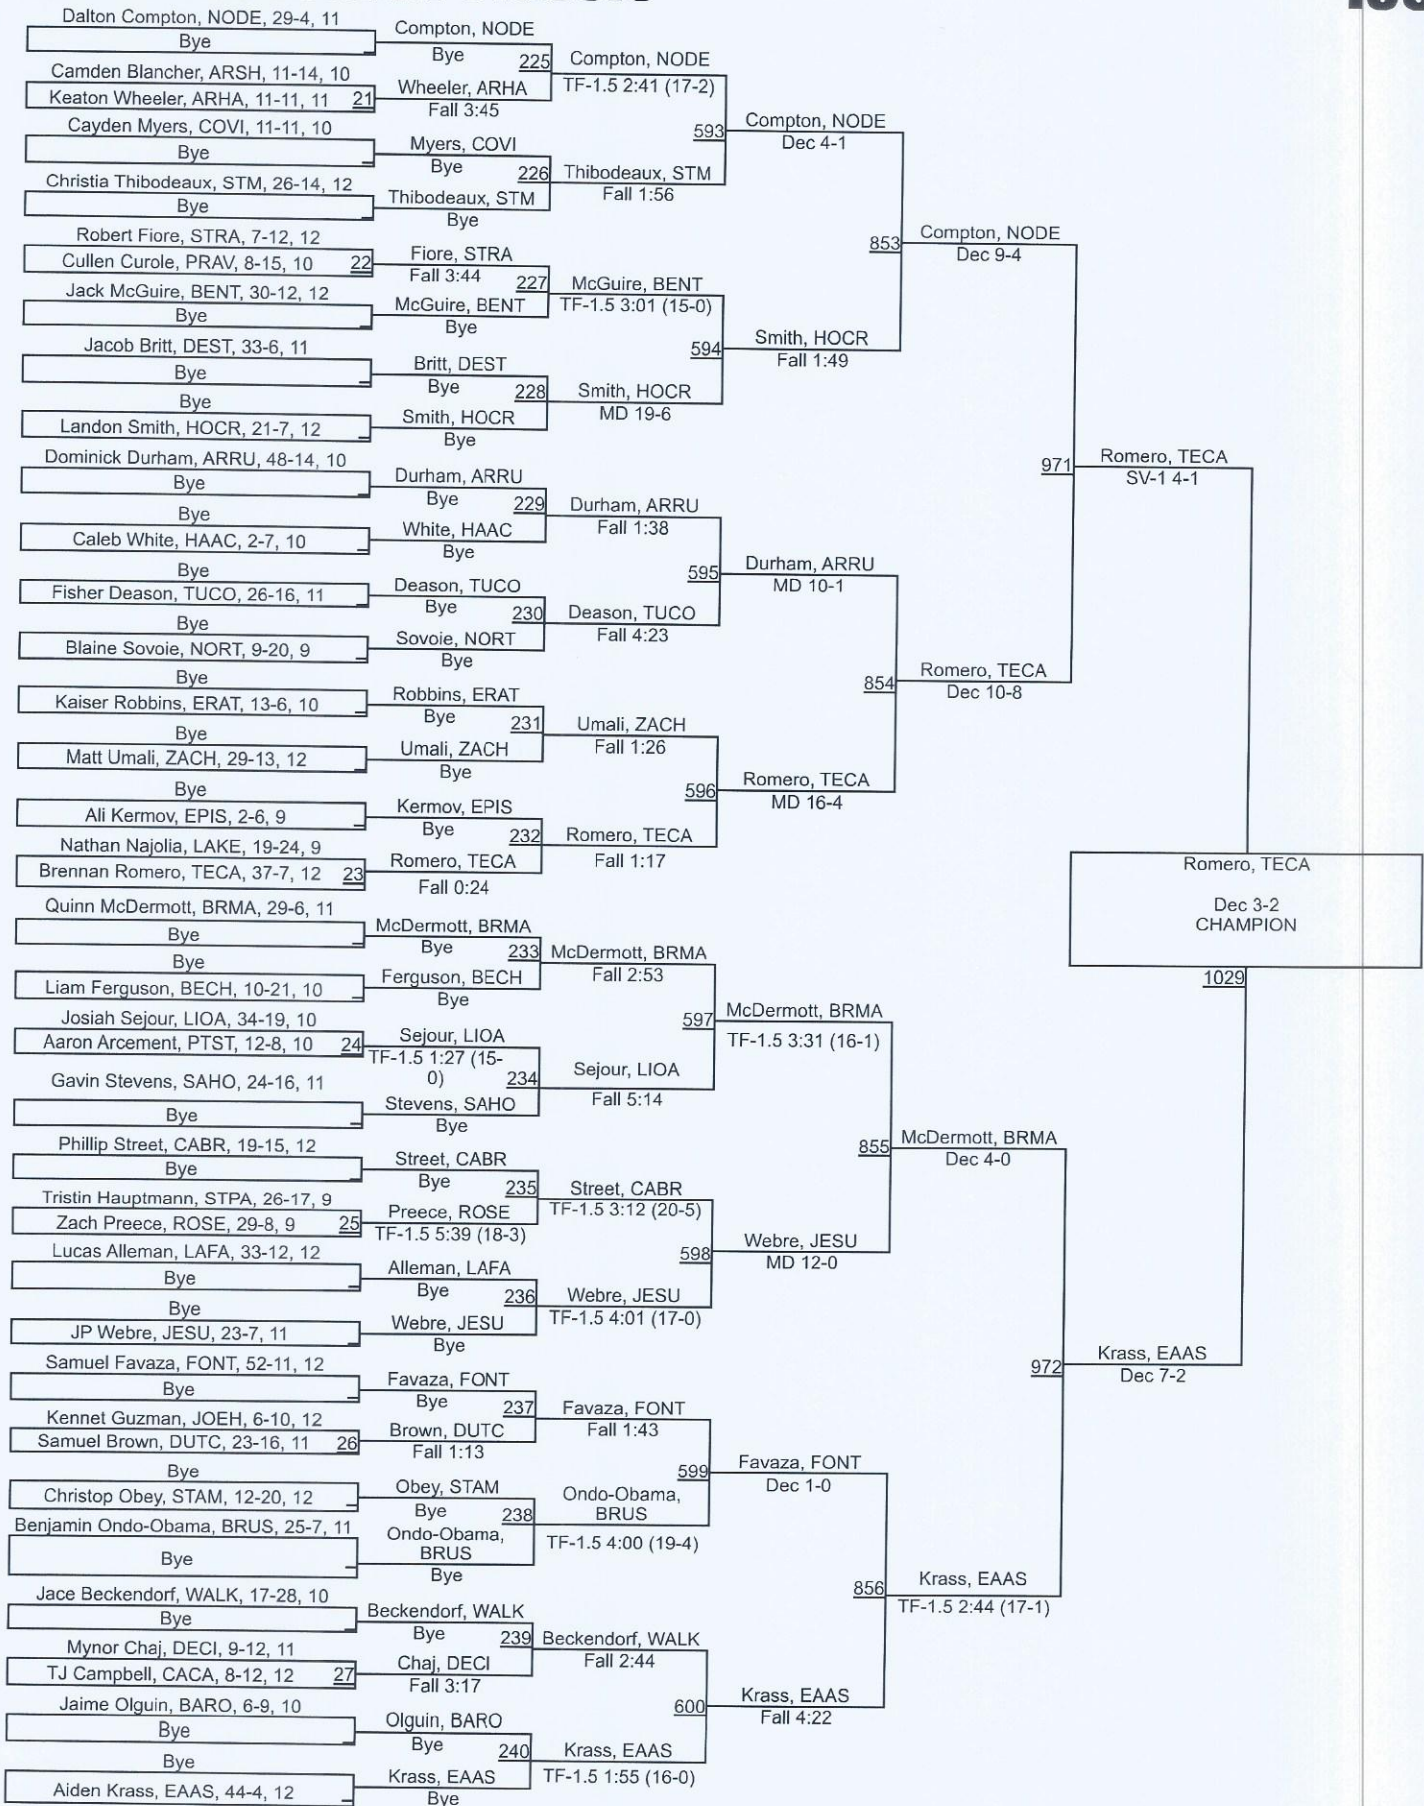

52nd Louisiana Classic