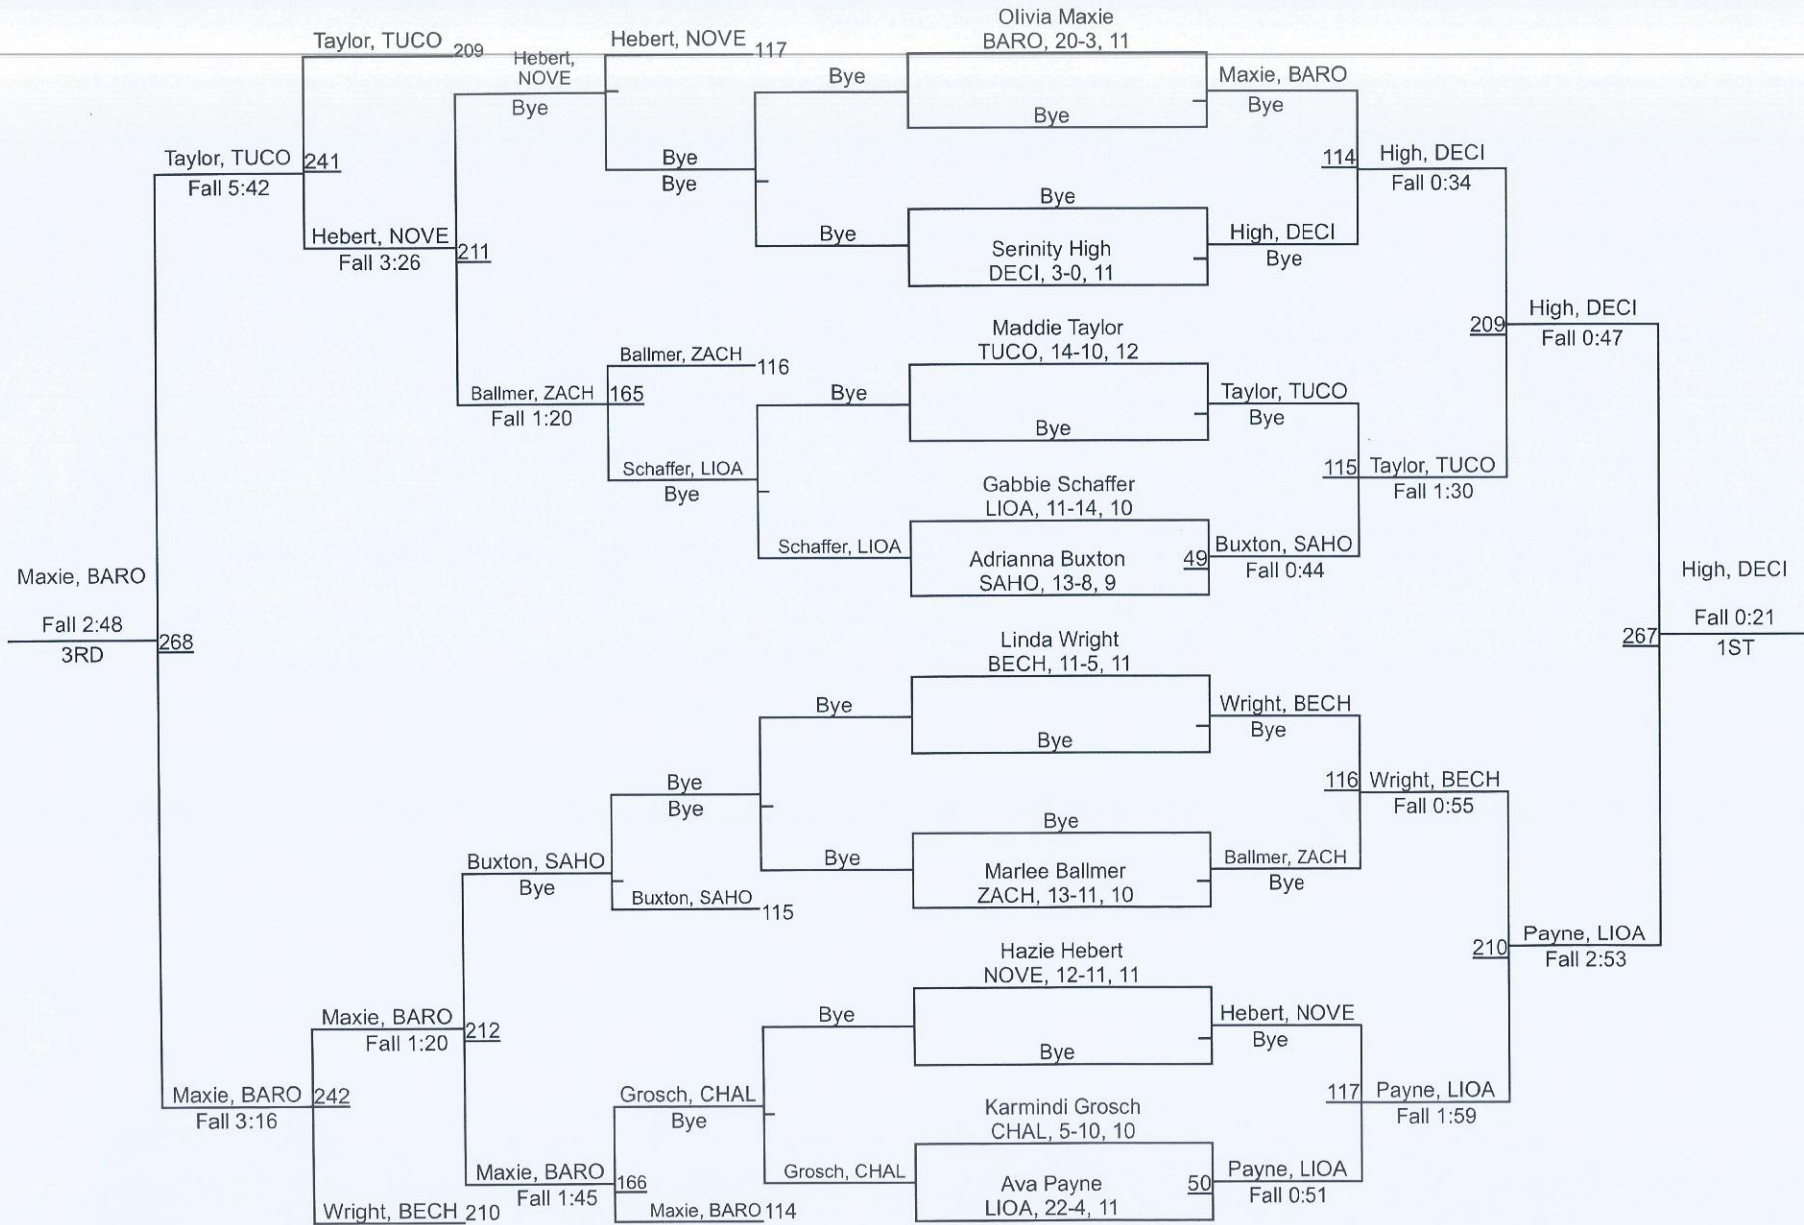

2025 Louisiana Classic

Girls' Final Team Standings

1	Baton Rouge	139.0	1	Baton Rouge	139.0	1	Baton Rouge	139.0	1	Baton Rouge	139.0
2	DEL CITY	117.0	2	DEL CITY	117.0	2	DEL CITY	117.0	2	DEL CITY	117.0
3	Lafayette	112.5	3	Lafayette	112.5	3	Lafayette	112.5	3	Lafayette	112.5
4	Tuscaloosa County	91.0	4	Tuscaloosa County	91.0	4	Tuscaloosa County	91.0	4	Tuscaloosa County	91.0
5	Benton	82.0	5	Benton	82.0	5	Benton	82.0	5	Benton	82.0
6	Chalmette	77.0	6	Chalmette	77.0	6	Chalmette	77.0	6	Chalmette	77.0
7	East Ascension	72.0	7	East Ascension	72.0	7	East Ascension	72.0	7	East Ascension	72.0
8	South Beauregard	65.0	8	South Beauregard	65.0	8	South Beauregard	65.0	8	South Beauregard	65.0
9	Sam Houston	61.0	9	Sam Houston	61.0	9	Sam Houston	61.0	9	Sam Houston	61.0
10	Live Oak	57.0	10	Live Oak	57.0	10	Live Oak	57.0	10	Live Oak	57.0
11	Zachary	41.0	11	Zachary	41.0	11	Zachary	41.0	11	Zachary	41.0

2nd Women's Louisiana Classic

100

2nd Women`s Louisiana Classic

2nd Women's Louisiana Classic

120

2nd Women`s Louisiana Classic

2nd Women's Louisiana Classic

138

2nd Women`s Louisiana Classic

145

2nd Women's Louisiana Classic

152

2nd Women's Louisiana Classic

165

2nd Women's Louisiana Classic

185

2nd Women`s Louisiana Classic

235