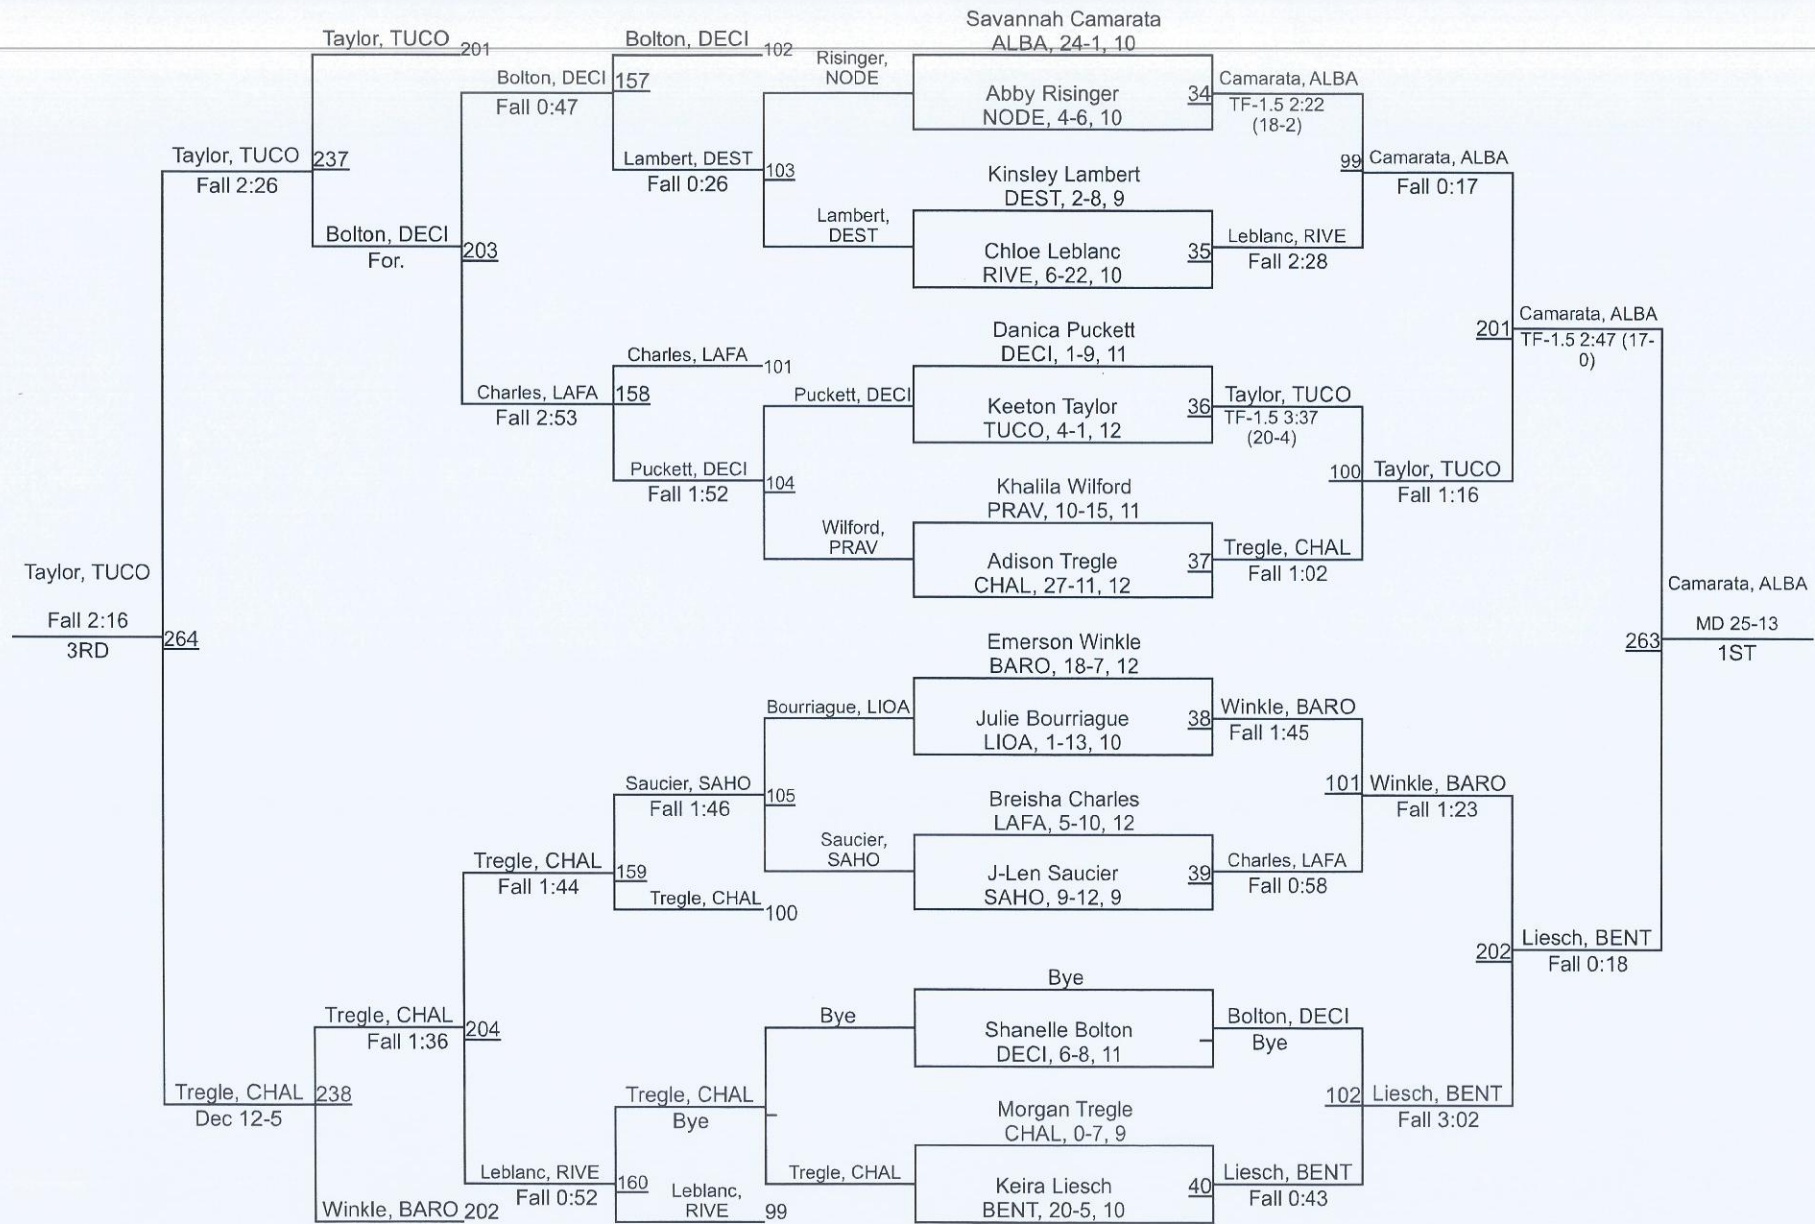

2025 Louisiana Classic

Girls' Final Team Standings

1	Baton Rouge	139.0	1	Baton Rouge	139.0	1	Baton Rouge	139.0	1	Baton Rouge	139.0
2	DEL CITY	117.0	2	DEL CITY	117.0	2	DEL CITY	117.0	2	DEL CITY	117.0
3	Lafayette	112.5	3	Lafayette	112.5	3	Lafayette	112.5	3	Lafayette	112.5
4	Tuscaloosa County	91.0	4	Tuscaloosa County	91.0	4	Tuscaloosa County	91.0	4	Tuscaloosa County	91.0
5	Benton	82.0	5	Benton	82.0	5	Benton	82.0	5	Benton	82.0
6	Chalmette	77.0	6	Chalmette	77.0	6	Chalmette	77.0	6	Chalmette	77.0
7	East Ascension	72.0	7	East Ascension	72.0	7	East Ascension	72.0	7	East Ascension	72.0
8	South Beauregard	65.0	8	South Beauregard	65.0	8	South Beauregard	65.0	8	South Beauregard	65.0
9	Sam Houston	61.0	9	Sam Houston	61.0	9	Sam Houston	61.0	9	Sam Houston	61.0
10	Live Oak	57.0	10	Live Oak	57.0	10	Live Oak	57.0	10	Live Oak	57.0
11	Zachary	41.0	11	Zachary	41.0	11	Zachary	41.0	11	Zachary	41.0

2nd Women's Louisiana Classic

100

2nd Women`s Louisiana Classic

2nd Women's Louisiana Classic

120

2nd Women`s Louisiana Classic

2nd Women's Louisiana Classic

138

2nd Women`s Louisiana Classic

145

2nd Women's Louisiana Classic

152

2nd Women's Louisiana Classic

165

2nd Women's Louisiana Classic

185

2nd Women`s Louisiana Classic

235