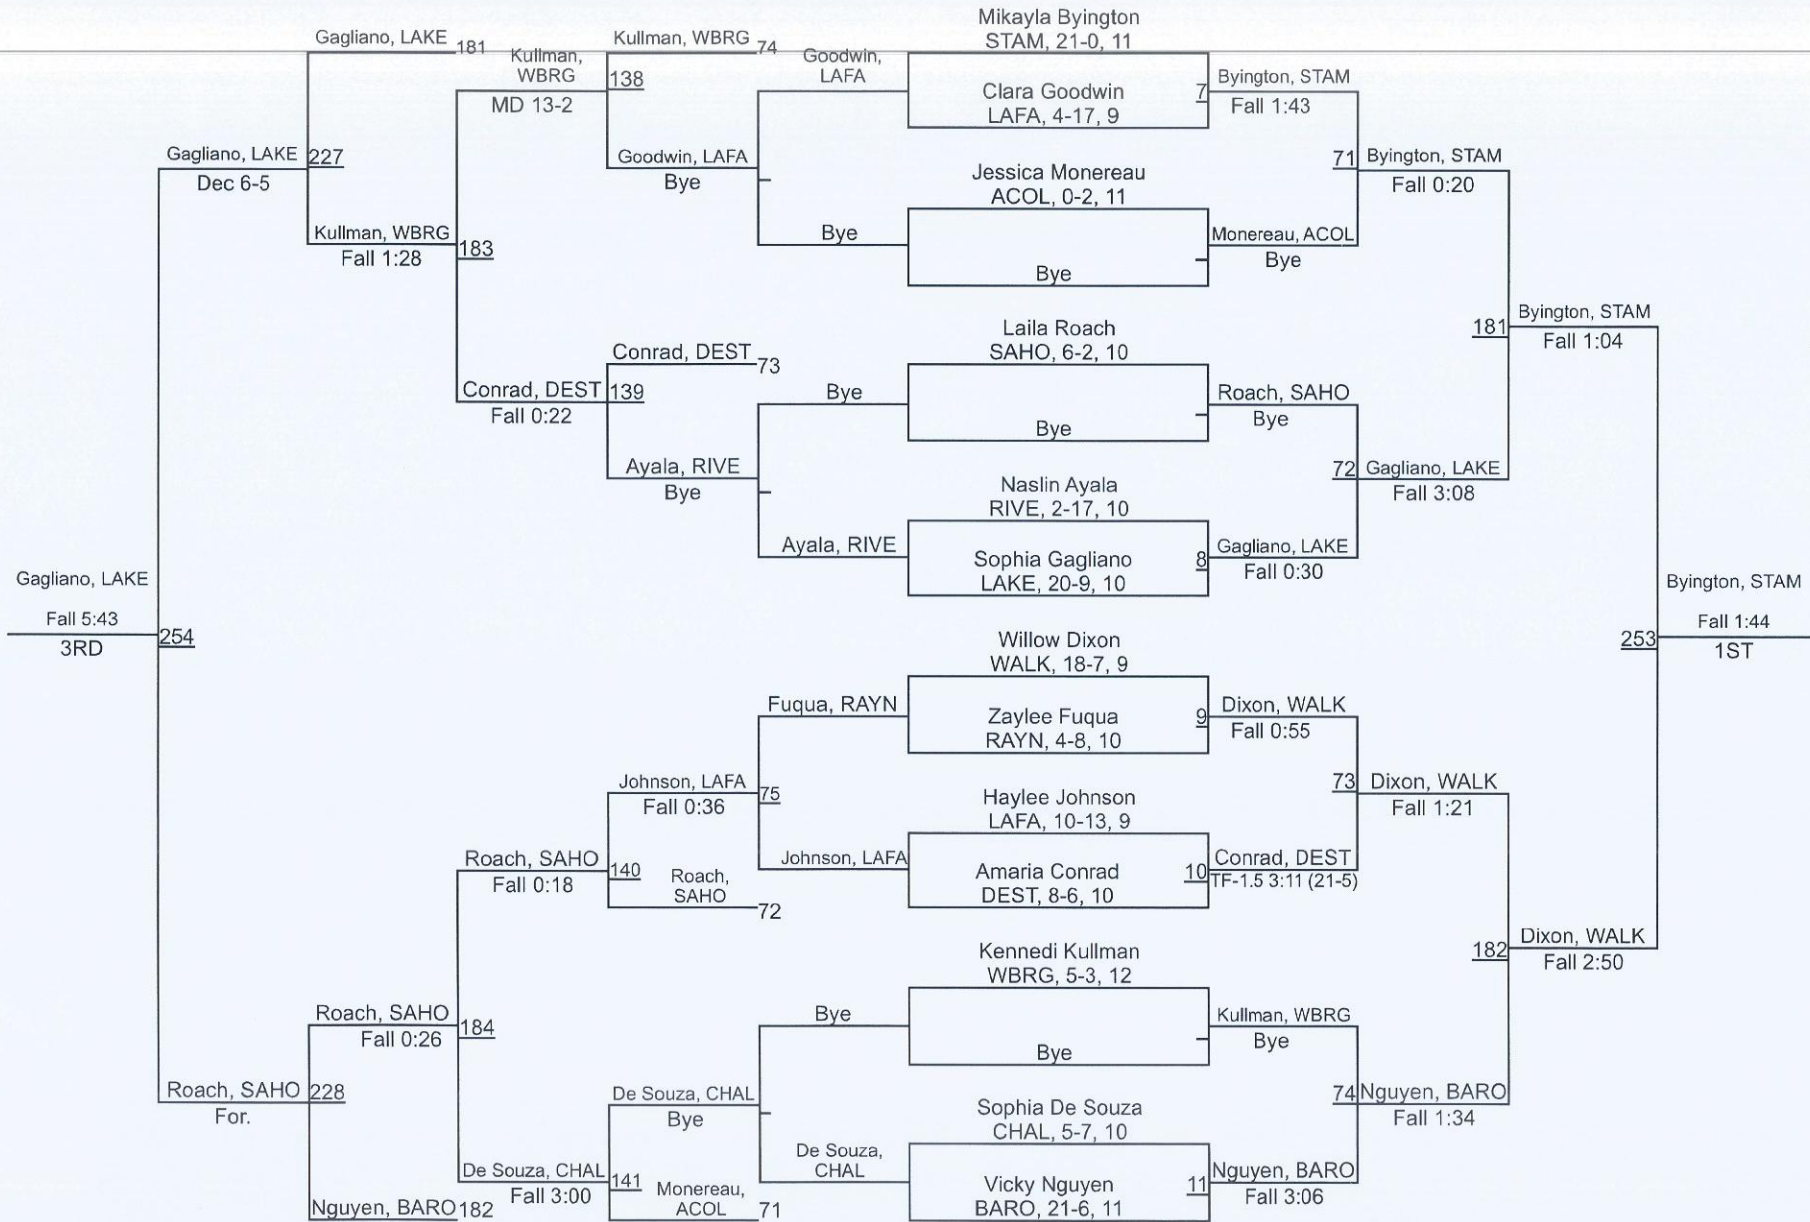

2025 Louisiana Classic

Girls' Final Team Standings

1	Baton Rouge	139.0	1	Baton Rouge	139.0	1	Baton Rouge	139.0	1	Baton Rouge	139.0
2	DEL CITY	117.0	2	DEL CITY	117.0	2	DEL CITY	117.0	2	DEL CITY	117.0
3	Lafayette	112.5	3	Lafayette	112.5	3	Lafayette	112.5	3	Lafayette	112.5
4	Tuscaloosa County	91.0	4	Tuscaloosa County	91.0	4	Tuscaloosa County	91.0	4	Tuscaloosa County	91.0
5	Benton	82.0	5	Benton	82.0	5	Benton	82.0	5	Benton	82.0
6	Chalmette	77.0	6	Chalmette	77.0	6	Chalmette	77.0	6	Chalmette	77.0
7	East Ascension	72.0	7	East Ascension	72.0	7	East Ascension	72.0	7	East Ascension	72.0
8	South Beauregard	65.0	8	South Beauregard	65.0	8	South Beauregard	65.0	8	South Beauregard	65.0
9	Sam Houston	61.0	9	Sam Houston	61.0	9	Sam Houston	61.0	9	Sam Houston	61.0
10	Live Oak	57.0	10	Live Oak	57.0	10	Live Oak	57.0	10	Live Oak	57.0
11	Zachary	41.0	11	Zachary	41.0	11	Zachary	41.0	11	Zachary	41.0

2nd Women's Louisiana Classic

100

2nd Women`s Louisiana Classic

2nd Women's Louisiana Classic

120

2nd Women`s Louisiana Classic

2nd Women's Louisiana Classic

138

2nd Women`s Louisiana Classic

145

2nd Women's Louisiana Classic

152

2nd Women's Louisiana Classic

165

2nd Women's Louisiana Classic

185

2nd Women`s Louisiana Classic

235