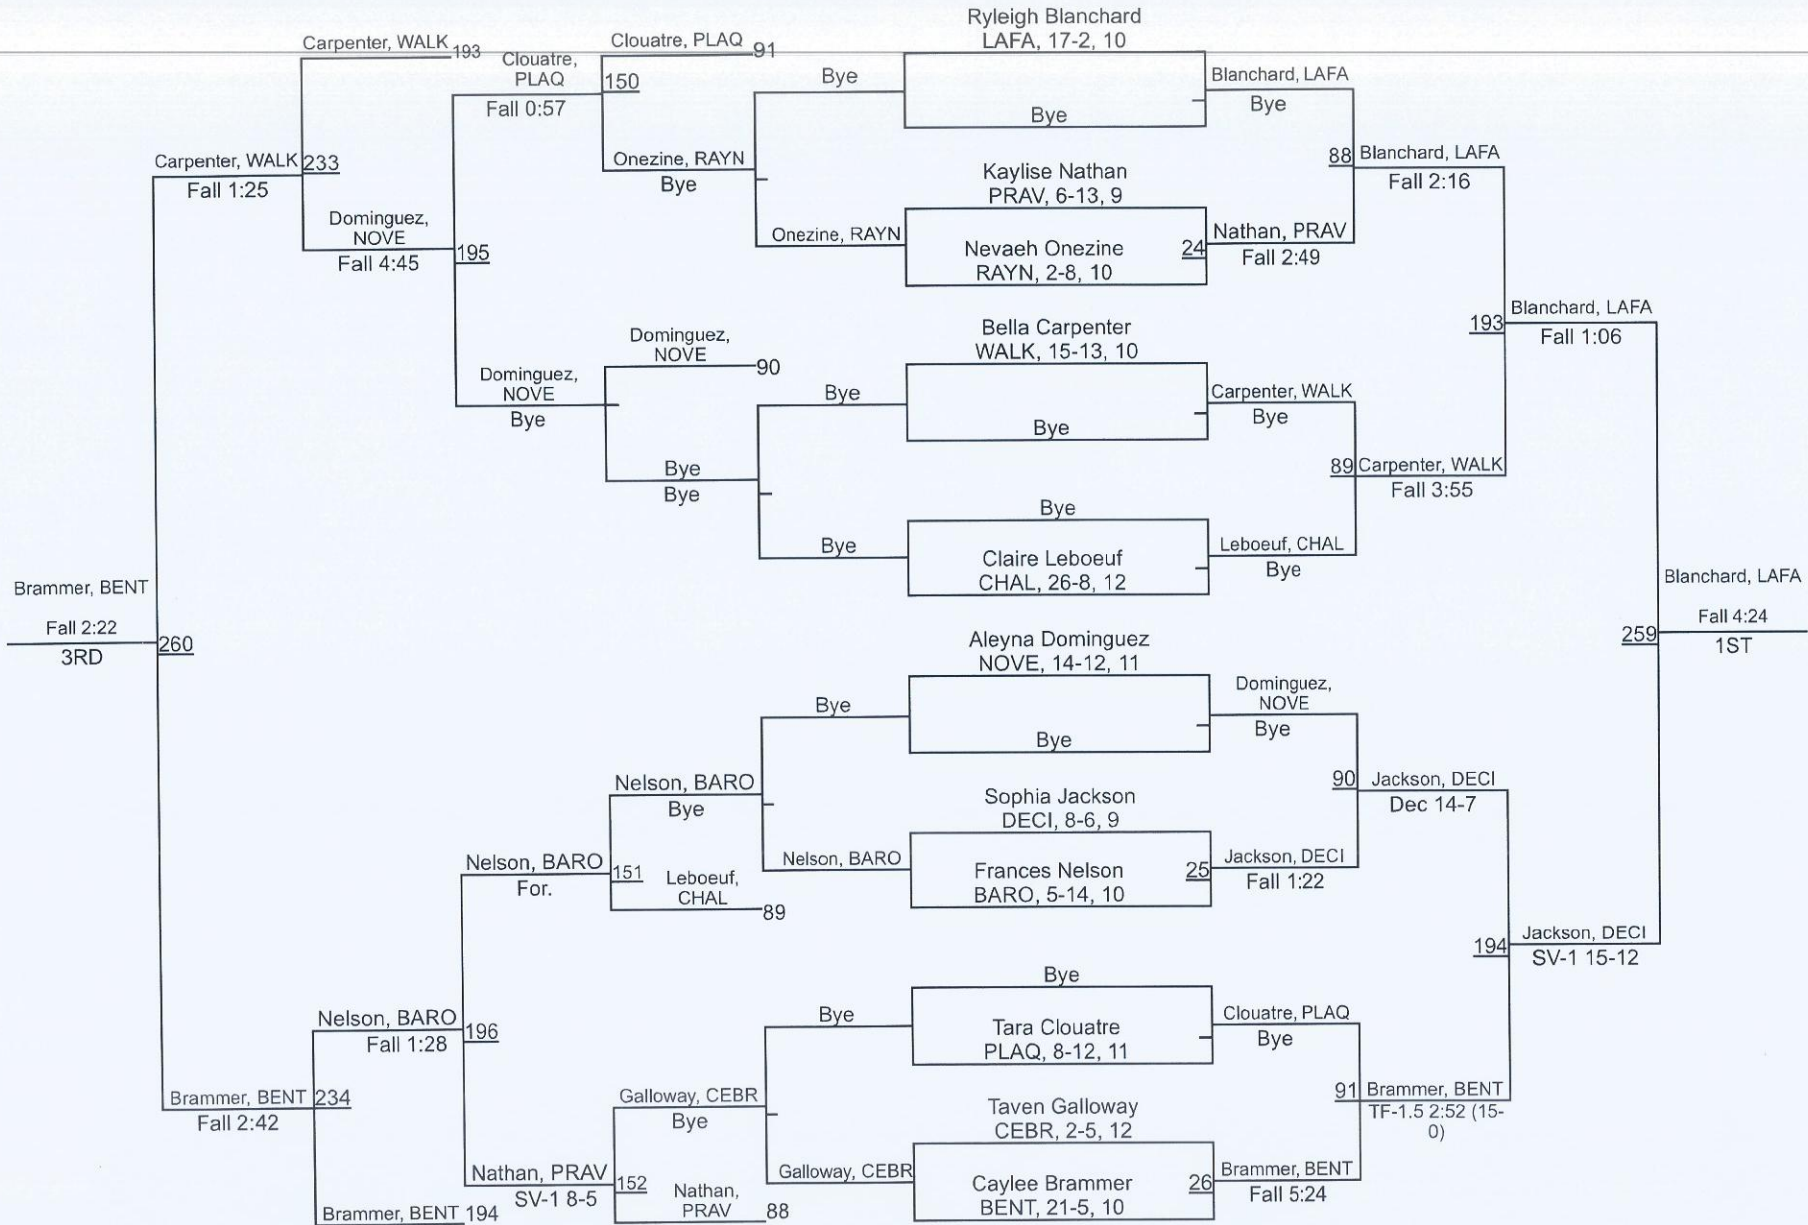

2025 Louisiana Classic

Girls' Final Team Standings

1	Baton Rouge	139.0	1	Baton Rouge	139.0	1	Baton Rouge	139.0	1	Baton Rouge	139.0
2	DEL CITY	117.0	2	DEL CITY	117.0	2	DEL CITY	117.0	2	DEL CITY	117.0
3	Lafayette	112.5	3	Lafayette	112.5	3	Lafayette	112.5	3	Lafayette	112.5
4	Tuscaloosa County	91.0	4	Tuscaloosa County	91.0	4	Tuscaloosa County	91.0	4	Tuscaloosa County	91.0
5	Benton	82.0	5	Benton	82.0	5	Benton	82.0	5	Benton	82.0
6	Chalmette	77.0	6	Chalmette	77.0	6	Chalmette	77.0	6	Chalmette	77.0
7	East Ascension	72.0	7	East Ascension	72.0	7	East Ascension	72.0	7	East Ascension	72.0
8	South Beauregard	65.0	8	South Beauregard	65.0	8	South Beauregard	65.0	8	South Beauregard	65.0
9	Sam Houston	61.0	9	Sam Houston	61.0	9	Sam Houston	61.0	9	Sam Houston	61.0
10	Live Oak	57.0	10	Live Oak	57.0	10	Live Oak	57.0	10	Live Oak	57.0
11	Zachary	41.0	11	Zachary	41.0	11	Zachary	41.0	11	Zachary	41.0

2nd Women's Louisiana Classic

100

2nd Women`s Louisiana Classic

2nd Women's Louisiana Classic

120

2nd Women`s Louisiana Classic

2nd Women's Louisiana Classic

138

2nd Women`s Louisiana Classic

145

2nd Women's Louisiana Classic

152

2nd Women's Louisiana Classic

165

2nd Women's Louisiana Classic

185

2nd Women`s Louisiana Classic

235