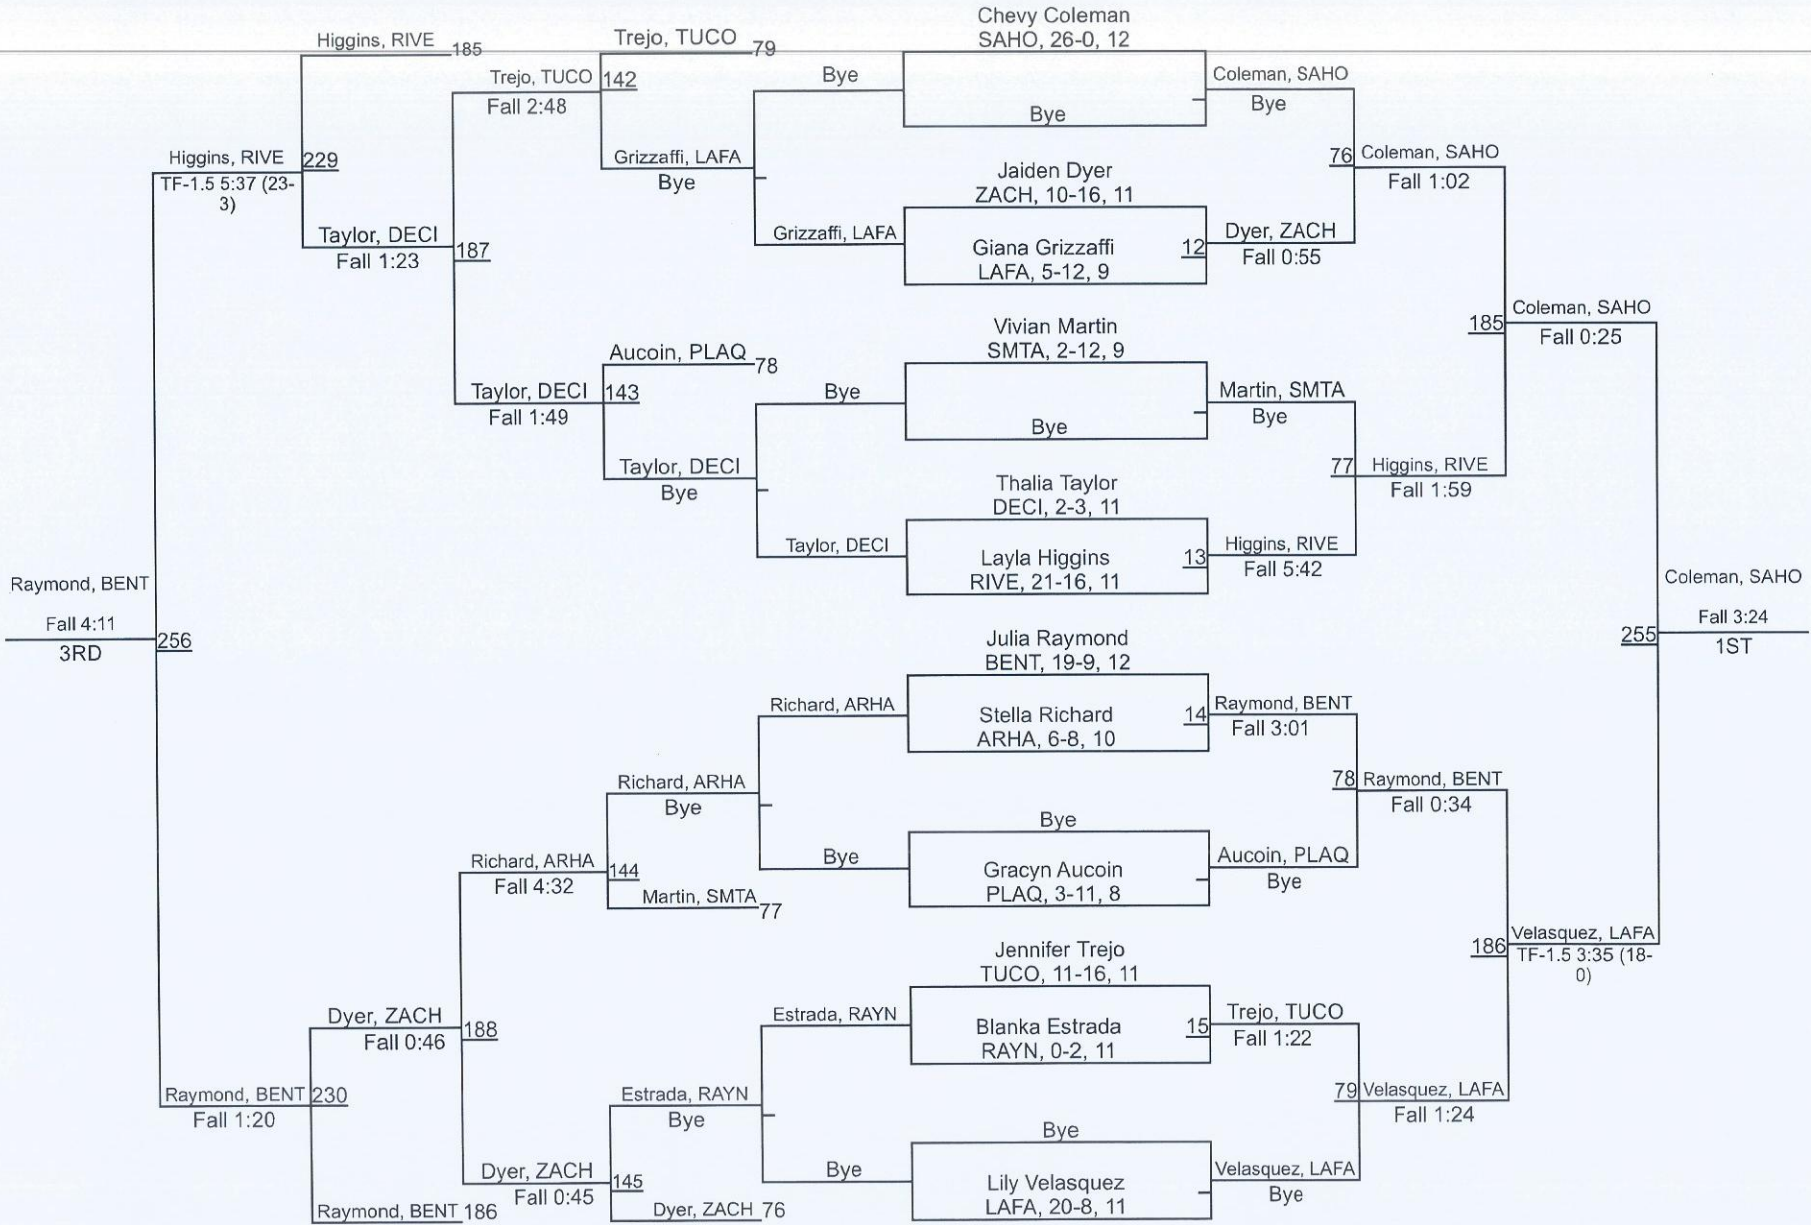

2025 Louisiana Classic

Girls' Final Team Standings

1	Baton Rouge	139.0	1	Baton Rouge	139.0	1	Baton Rouge	139.0	1	Baton Rouge	139.0
2	DEL CITY	117.0	2	DEL CITY	117.0	2	DEL CITY	117.0	2	DEL CITY	117.0
3	Lafayette	112.5	3	Lafayette	112.5	3	Lafayette	112.5	3	Lafayette	112.5
4	Tuscaloosa County	91.0	4	Tuscaloosa County	91.0	4	Tuscaloosa County	91.0	4	Tuscaloosa County	91.0
5	Benton	82.0	5	Benton	82.0	5	Benton	82.0	5	Benton	82.0
6	Chalmette	77.0	6	Chalmette	77.0	6	Chalmette	77.0	6	Chalmette	77.0
7	East Ascension	72.0	7	East Ascension	72.0	7	East Ascension	72.0	7	East Ascension	72.0
8	South Beauregard	65.0	8	South Beauregard	65.0	8	South Beauregard	65.0	8	South Beauregard	65.0
9	Sam Houston	61.0	9	Sam Houston	61.0	9	Sam Houston	61.0	9	Sam Houston	61.0
10	Live Oak	57.0	10	Live Oak	57.0	10	Live Oak	57.0	10	Live Oak	57.0
11	Zachary	41.0	11	Zachary	41.0	11	Zachary	41.0	11	Zachary	41.0

2nd Women's Louisiana Classic

100

2nd Women`s Louisiana Classic

2nd Women's Louisiana Classic

120

2nd Women`s Louisiana Classic

2nd Women's Louisiana Classic

138

2nd Women`s Louisiana Classic

145

2nd Women's Louisiana Classic

152

2nd Women's Louisiana Classic

165

2nd Women's Louisiana Classic

185

2nd Women`s Louisiana Classic

235