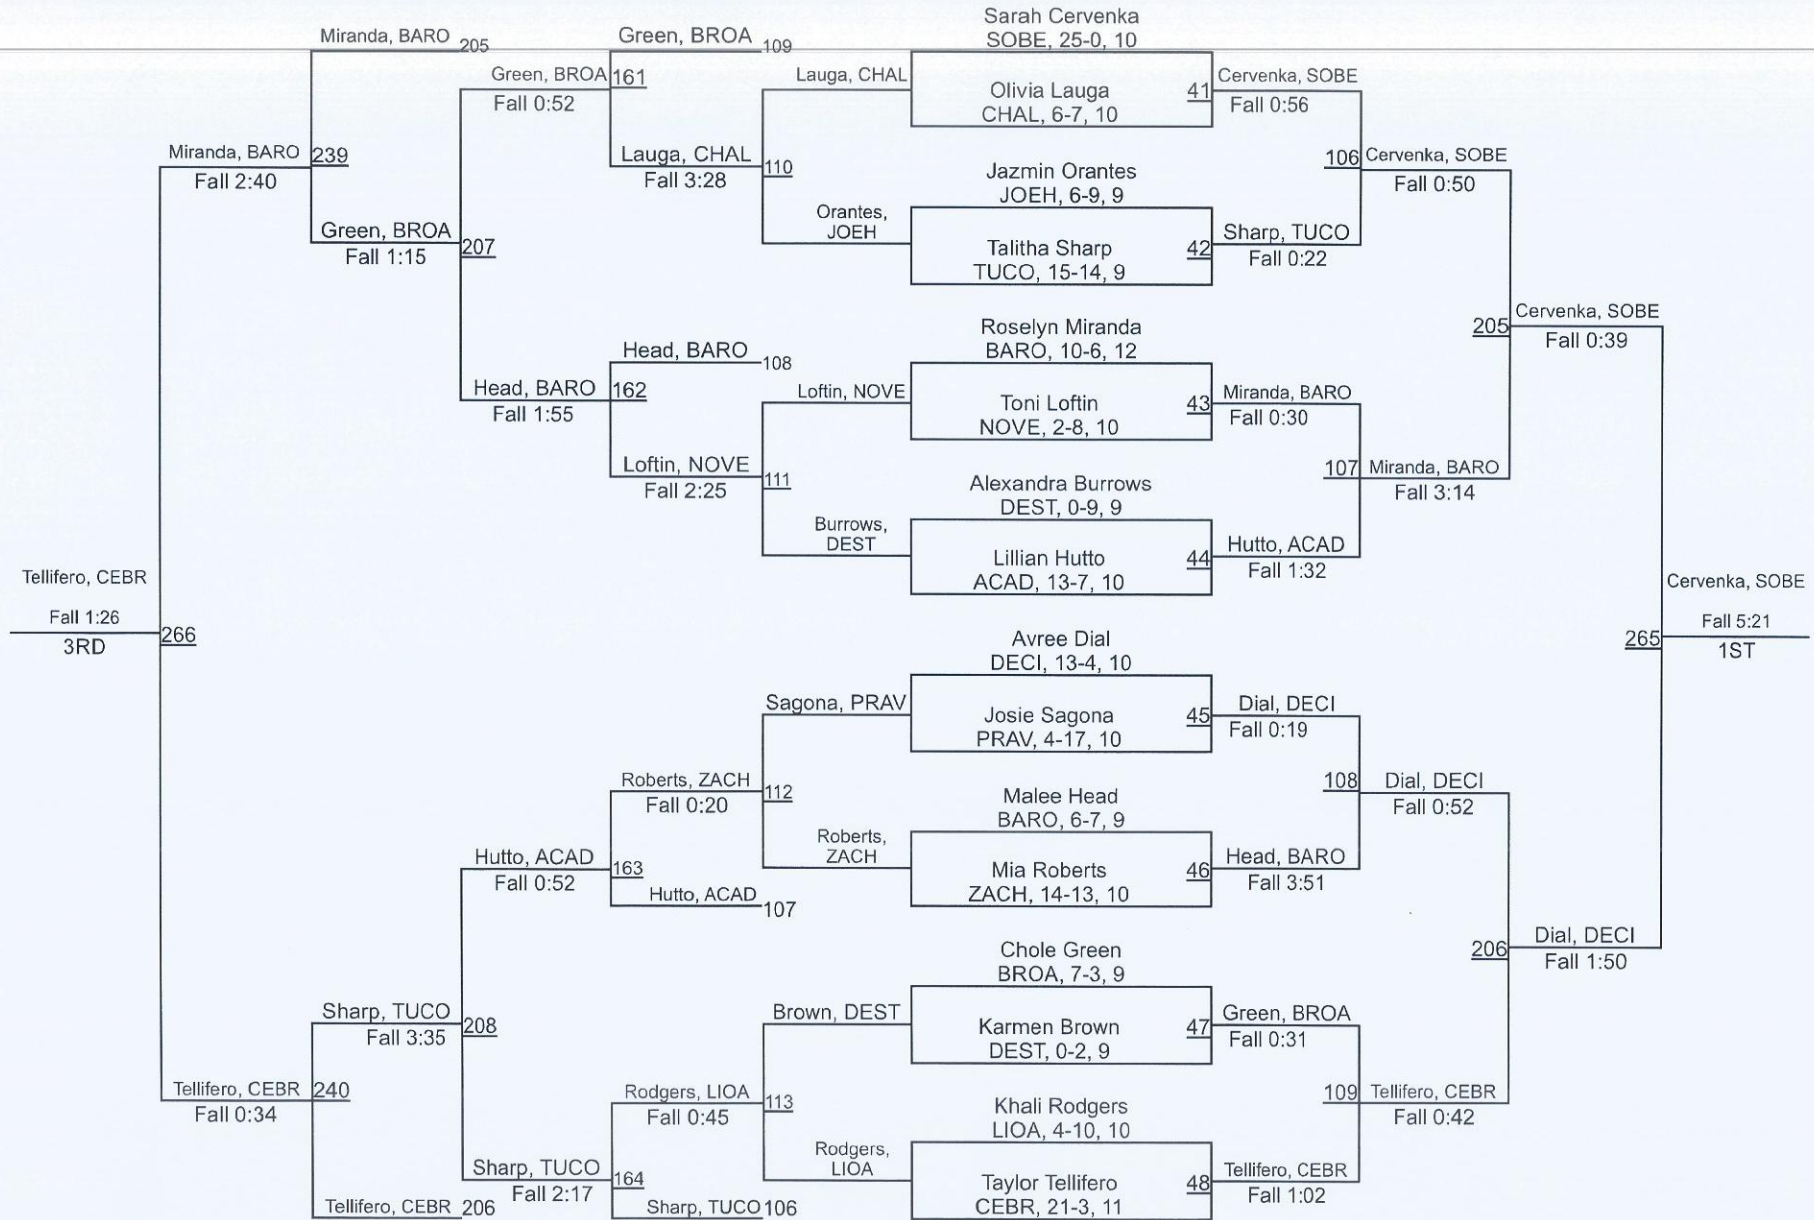

2025 Louisiana Classic

Girls' Final Team Standings

1	Baton Rouge	139.0	1	Baton Rouge	139.0	1	Baton Rouge	139.0	1	Baton Rouge	139.0
2	DEL CITY	117.0	2	DEL CITY	117.0	2	DEL CITY	117.0	2	DEL CITY	117.0
3	Lafayette	112.5	3	Lafayette	112.5	3	Lafayette	112.5	3	Lafayette	112.5
4	Tuscaloosa County	91.0	4	Tuscaloosa County	91.0	4	Tuscaloosa County	91.0	4	Tuscaloosa County	91.0
5	Benton	82.0	5	Benton	82.0	5	Benton	82.0	5	Benton	82.0
6	Chalmette	77.0	6	Chalmette	77.0	6	Chalmette	77.0	6	Chalmette	77.0
7	East Ascension	72.0	7	East Ascension	72.0	7	East Ascension	72.0	7	East Ascension	72.0
8	South Beauregard	65.0	8	South Beauregard	65.0	8	South Beauregard	65.0	8	South Beauregard	65.0
9	Sam Houston	61.0	9	Sam Houston	61.0	9	Sam Houston	61.0	9	Sam Houston	61.0
10	Live Oak	57.0	10	Live Oak	57.0	10	Live Oak	57.0	10	Live Oak	57.0
11	Zachary	41.0	11	Zachary	41.0	11	Zachary	41.0	11	Zachary	41.0

2nd Women's Louisiana Classic

100

2nd Women`s Louisiana Classic

2nd Women's Louisiana Classic

120

2nd Women`s Louisiana Classic

2nd Women's Louisiana Classic

138

2nd Women`s Louisiana Classic

145

2nd Women's Louisiana Classic

152

2nd Women's Louisiana Classic

165

2nd Women's Louisiana Classic

185

2nd Women`s Louisiana Classic

235