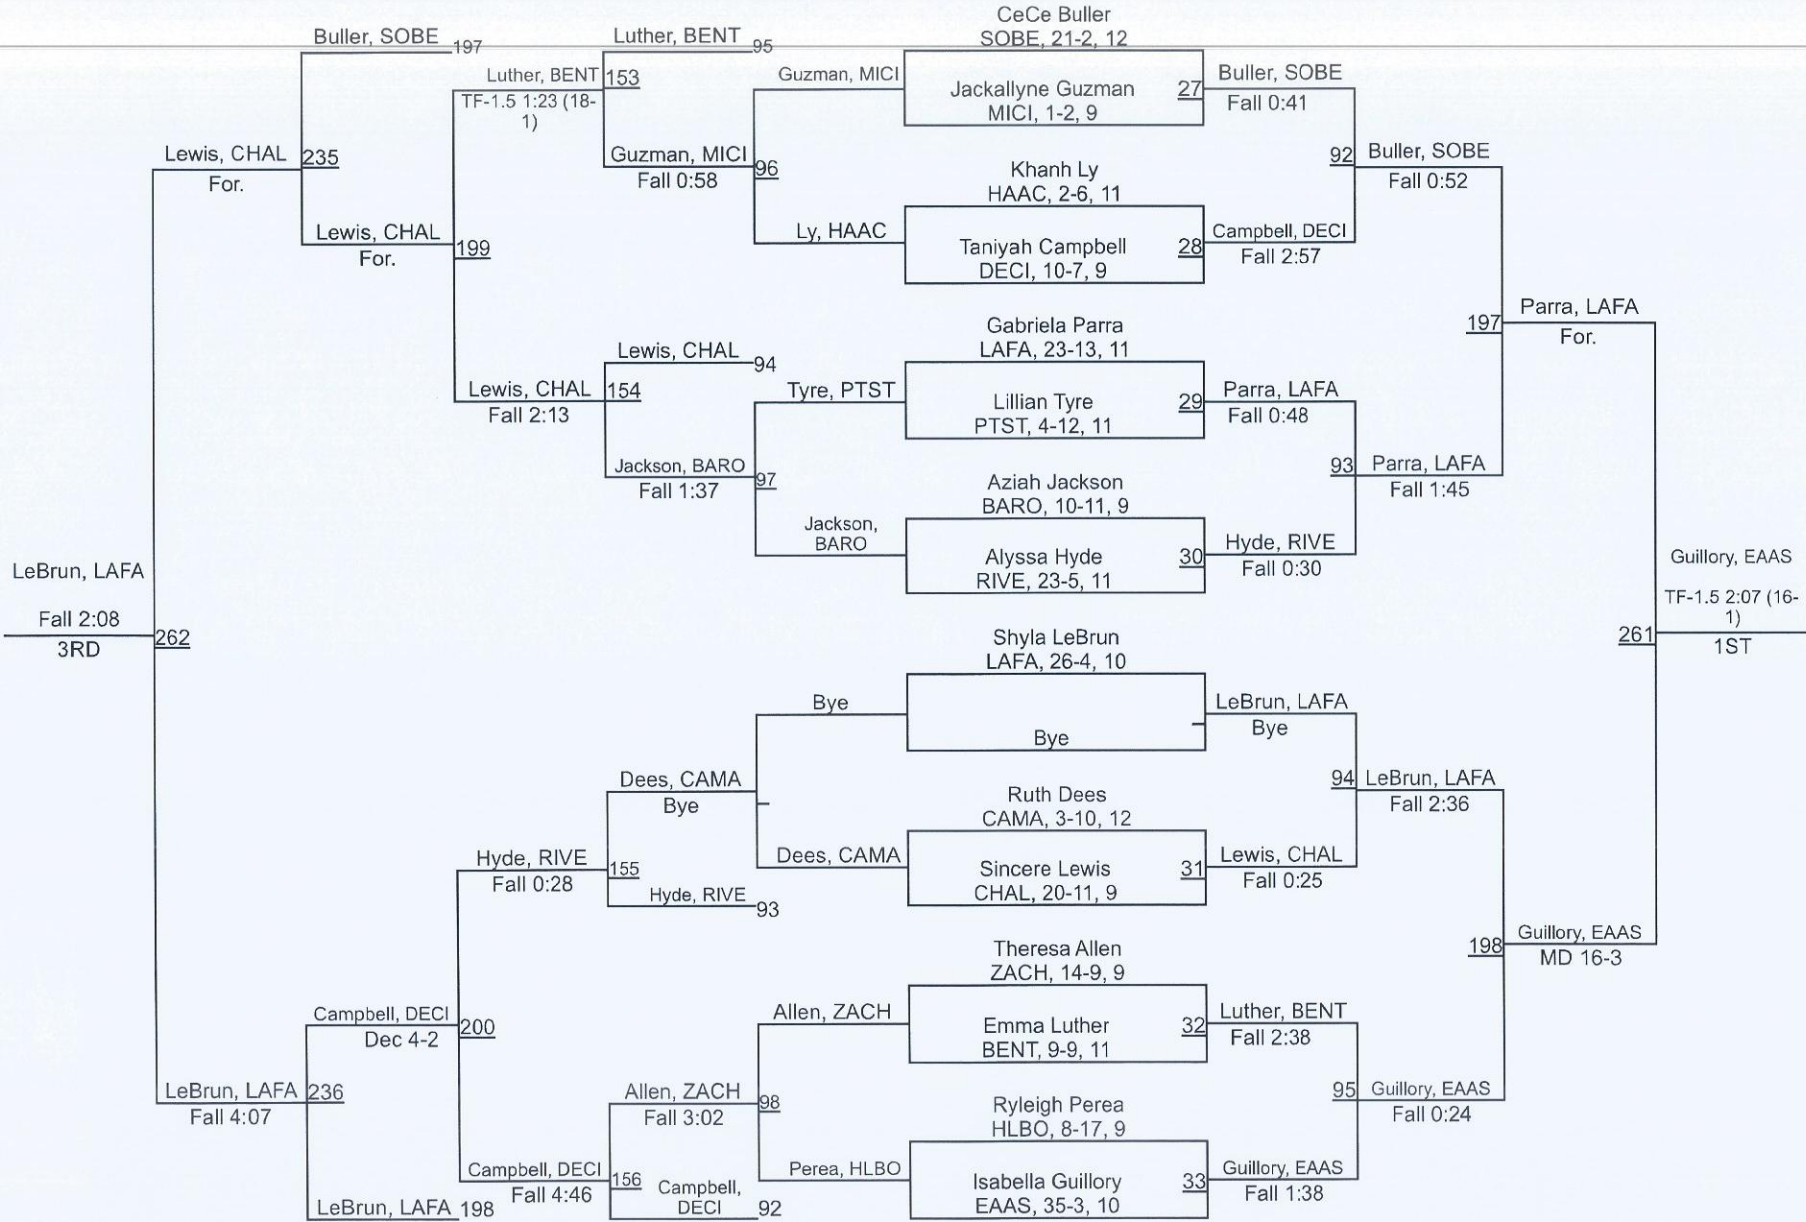

2025 Louisiana Classic

Girls' Final Team Standings

1	Baton Rouge	139.0	1	Baton Rouge	139.0	1	Baton Rouge	139.0	1	Baton Rouge	139.0
2	DEL CITY	117.0	2	DEL CITY	117.0	2	DEL CITY	117.0	2	DEL CITY	117.0
3	Lafayette	112.5	3	Lafayette	112.5	3	Lafayette	112.5	3	Lafayette	112.5
4	Tuscaloosa County	91.0	4	Tuscaloosa County	91.0	4	Tuscaloosa County	91.0	4	Tuscaloosa County	91.0
5	Benton	82.0	5	Benton	82.0	5	Benton	82.0	5	Benton	82.0
6	Chalmette	77.0	6	Chalmette	77.0	6	Chalmette	77.0	6	Chalmette	77.0
7	East Ascension	72.0	7	East Ascension	72.0	7	East Ascension	72.0	7	East Ascension	72.0
8	South Beauregard	65.0	8	South Beauregard	65.0	8	South Beauregard	65.0	8	South Beauregard	65.0
9	Sam Houston	61.0	9	Sam Houston	61.0	9	Sam Houston	61.0	9	Sam Houston	61.0
10	Live Oak	57.0	10	Live Oak	57.0	10	Live Oak	57.0	10	Live Oak	57.0
11	Zachary	41.0	11	Zachary	41.0	11	Zachary	41.0	11	Zachary	41.0

2nd Women's Louisiana Classic

100

2nd Women`s Louisiana Classic

2nd Women's Louisiana Classic

120

2nd Women`s Louisiana Classic

2nd Women's Louisiana Classic

138

2nd Women`s Louisiana Classic

145

2nd Women's Louisiana Classic

152

2nd Women's Louisiana Classic

165

2nd Women's Louisiana Classic

185

2nd Women`s Louisiana Classic

235