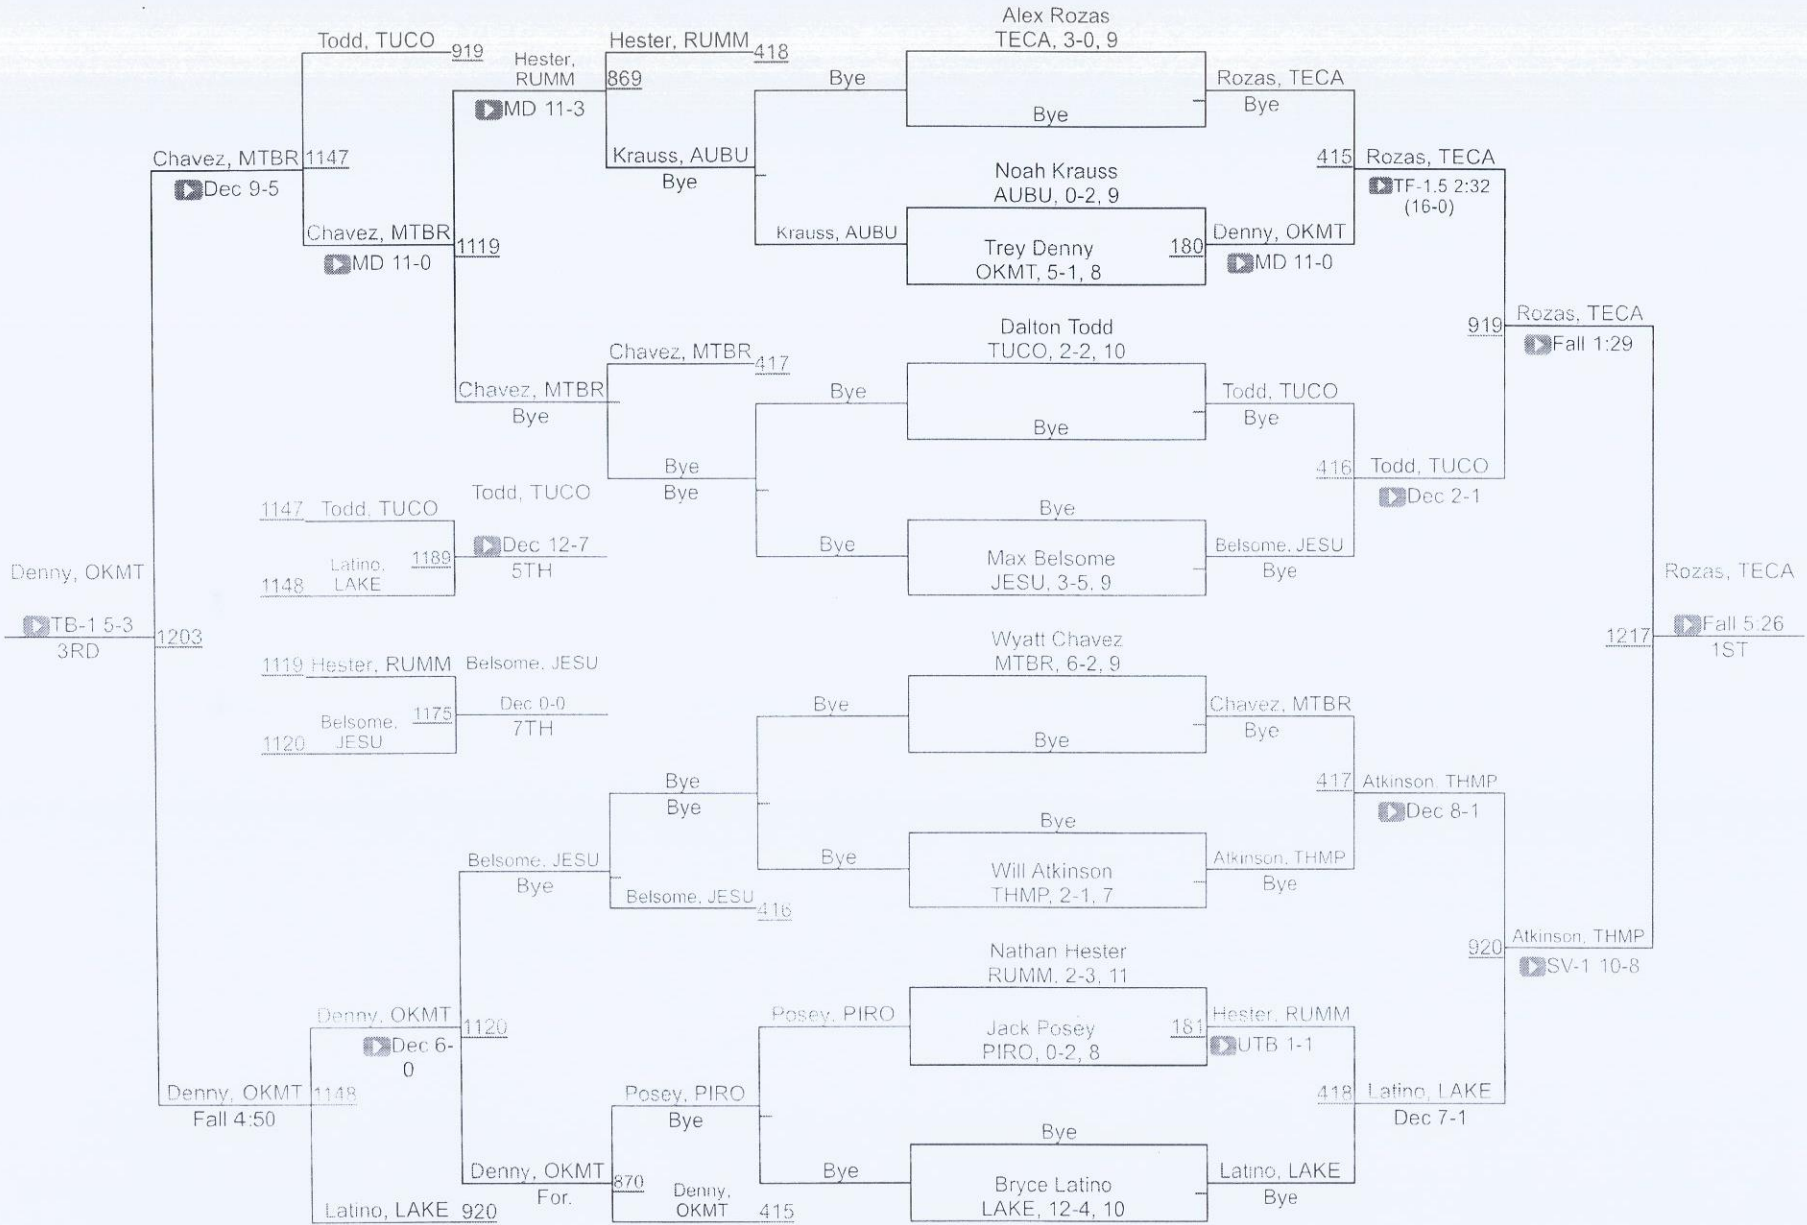

22	Satsuma	15.0
24	Robertsdale	14.0
24	Spanish Fort	14.0
26	Saraland	13.0
27	Lakeshore	10.0
28	Davidson	6.0
29	Northridge	3.0
30	W.S. Neal	0.0

2022 Gulf Coast Clash Presented By MSA

106 Elite Varsity