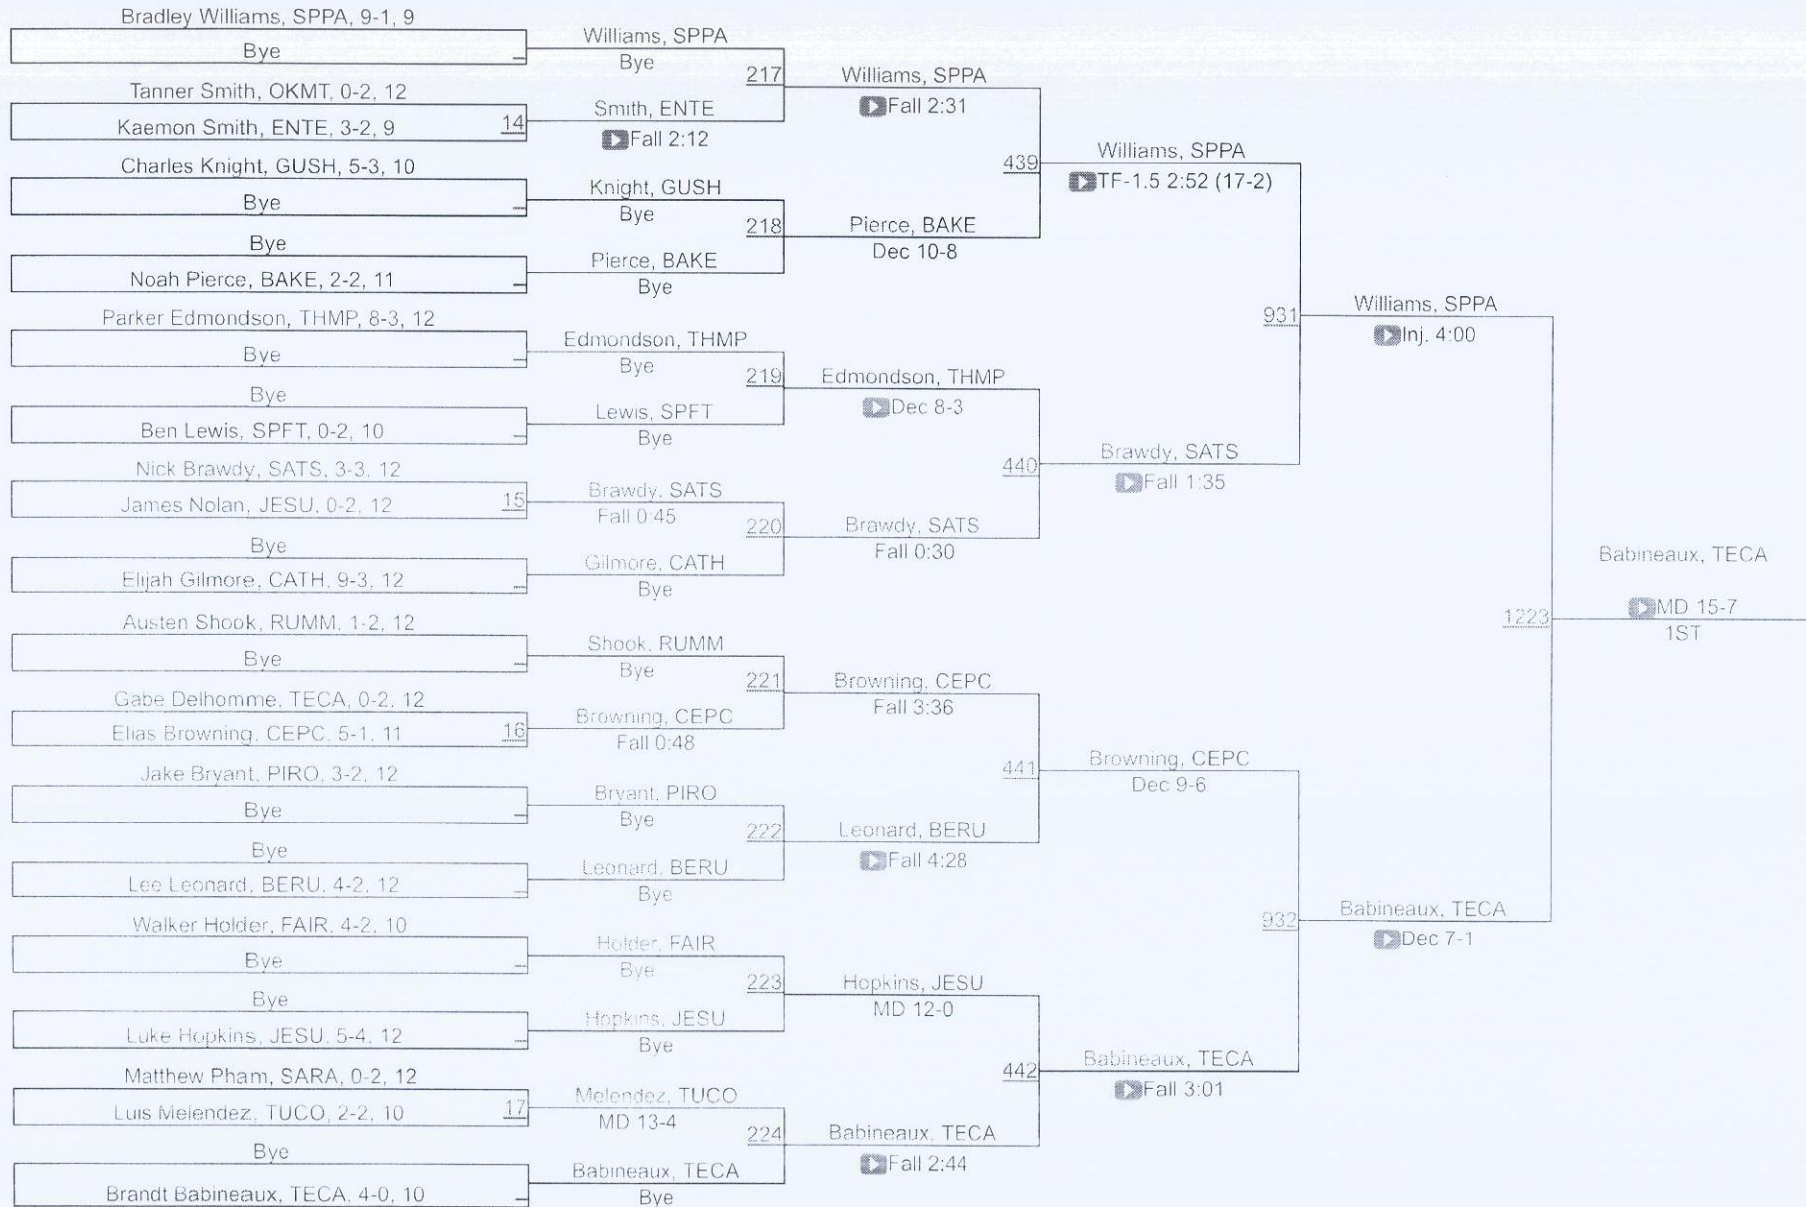

2022 Gulf Coast Clash Presented By MSA

145 Elite Varsity