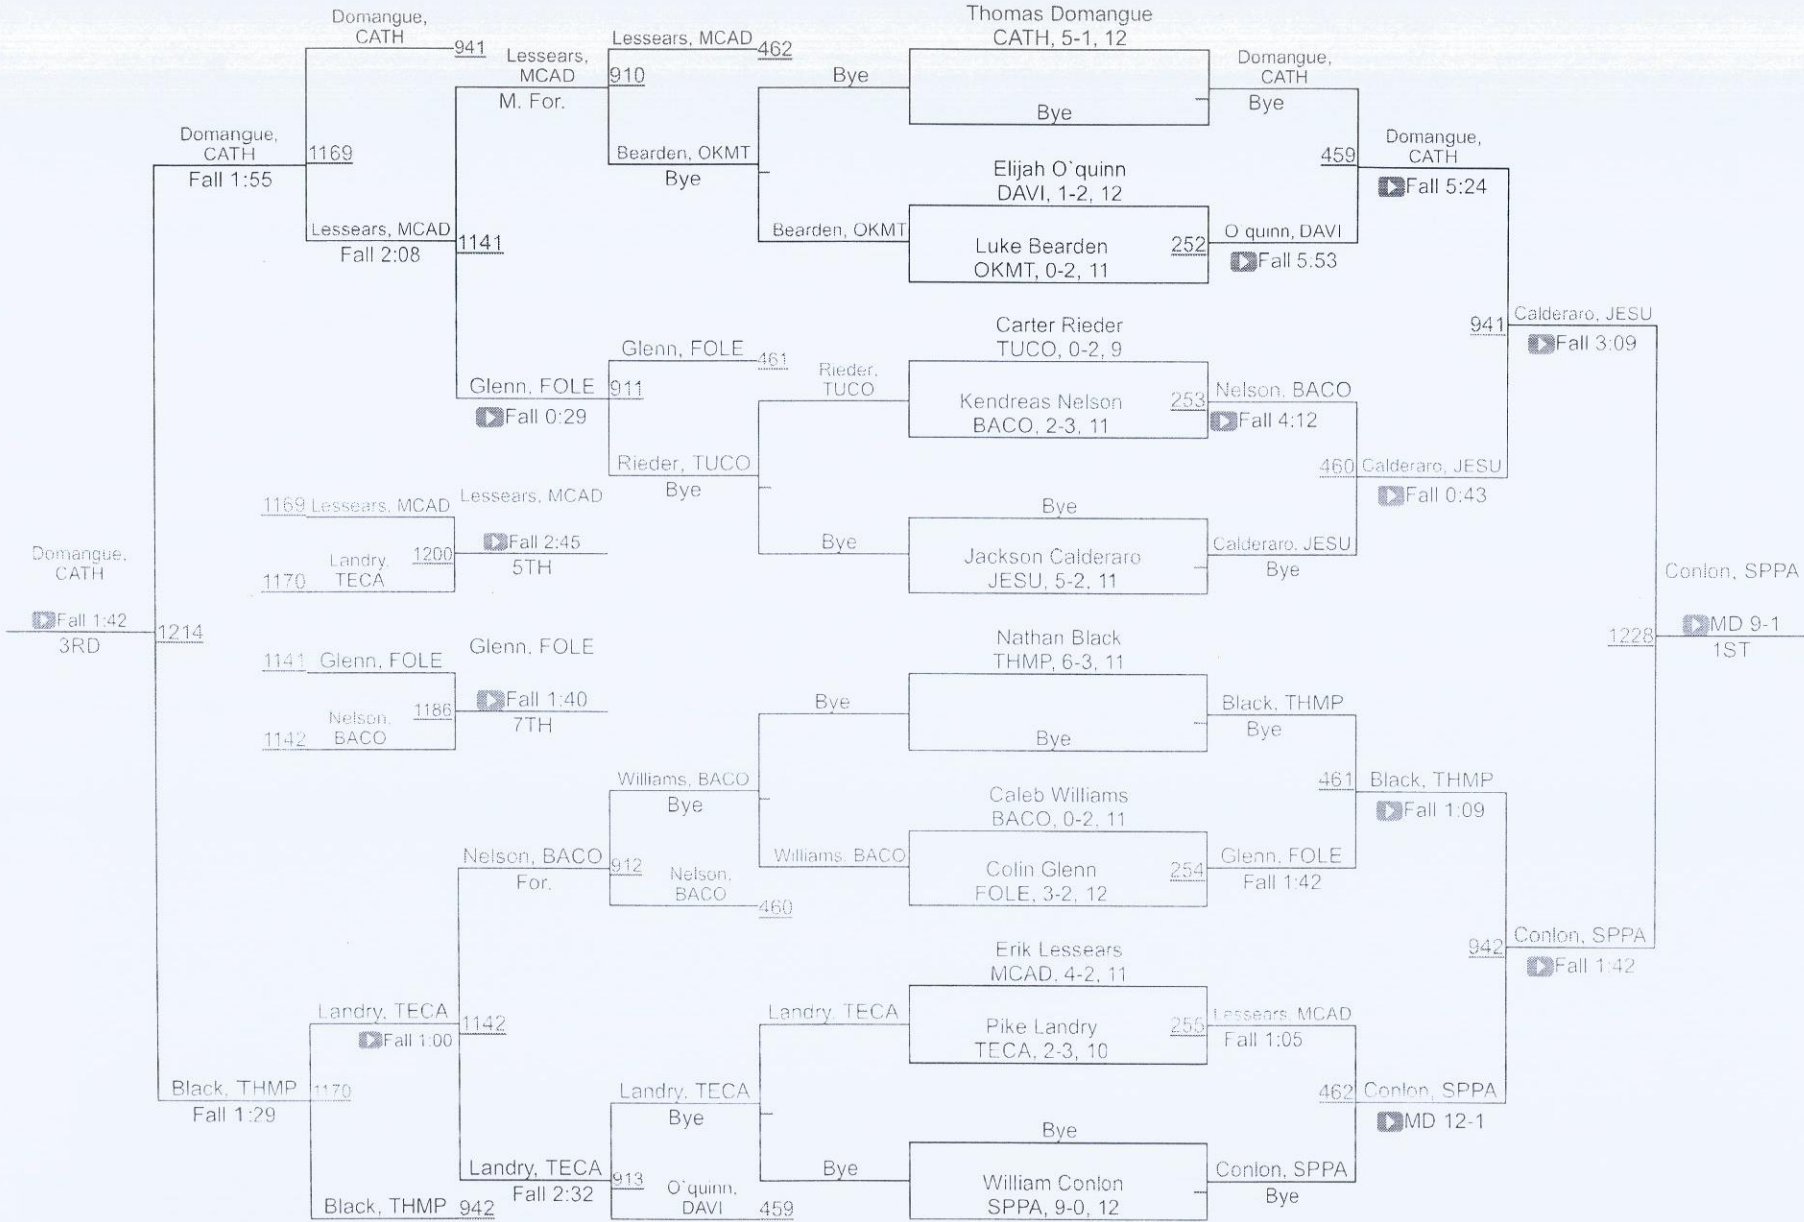

2022 Gulf Coast Clash Presented By MSA

160 Elite Varsity

2022 Gulf Coast Clash Presented By MSA

170 Elite Varsity

2022 Gulf Coast Clash Presented By MSA

182 Elite Varsity

2022 Gulf Coast Clash Presented By MSA

195 Elite Varsity

2022 Gulf Coast Clash Presented By MSA

220 Elite Varsity

2022 Gulf Coast Clash Presented By MSA

285 Elite Varsity