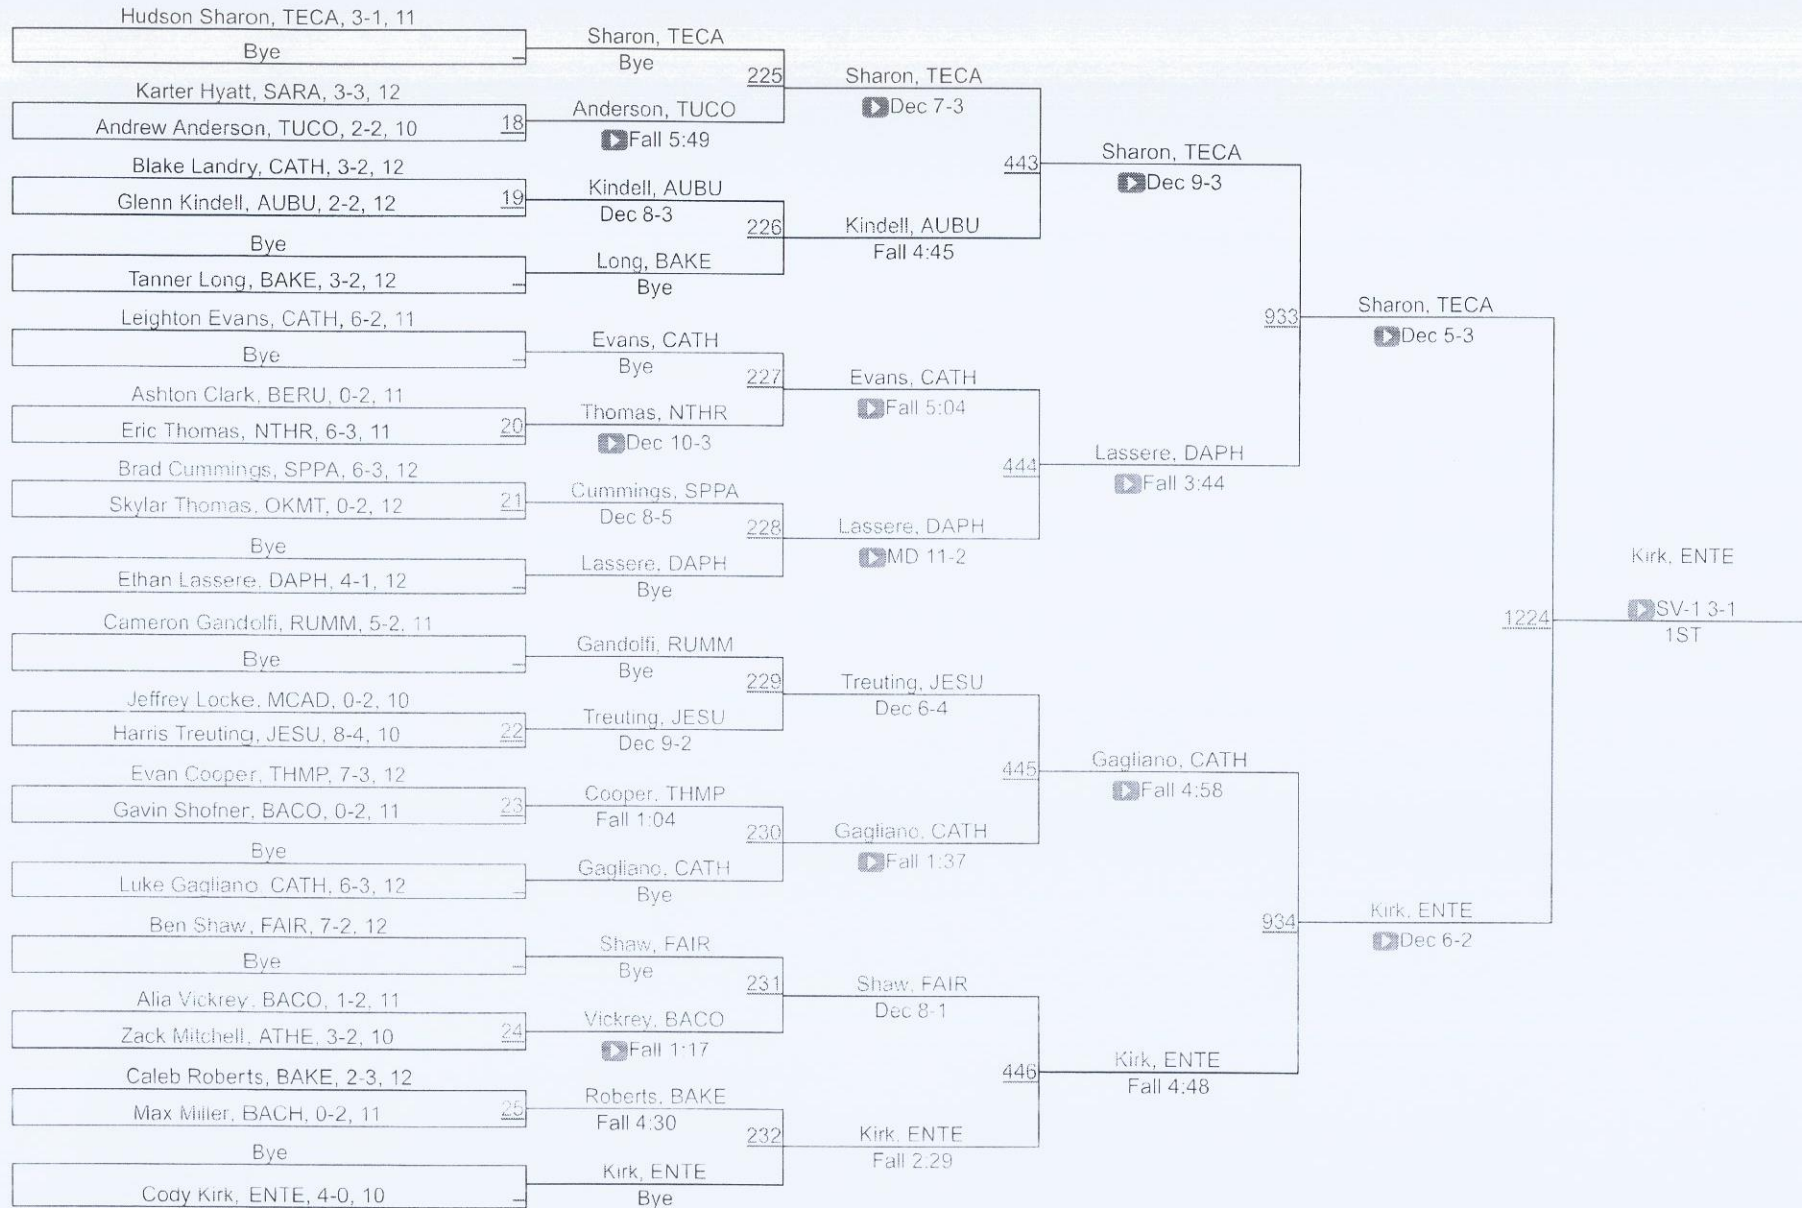

2022 Gulf Coast Clash Presented By MSA

138 Elite Varsity

2022 Gulf Coast Clash Presented By MSA

145 Elite Varsity

145 Elite Varsity

2022 Gulf Coast Clash Presented By MSA

152 Elite Varsity

152 Elite Varsity