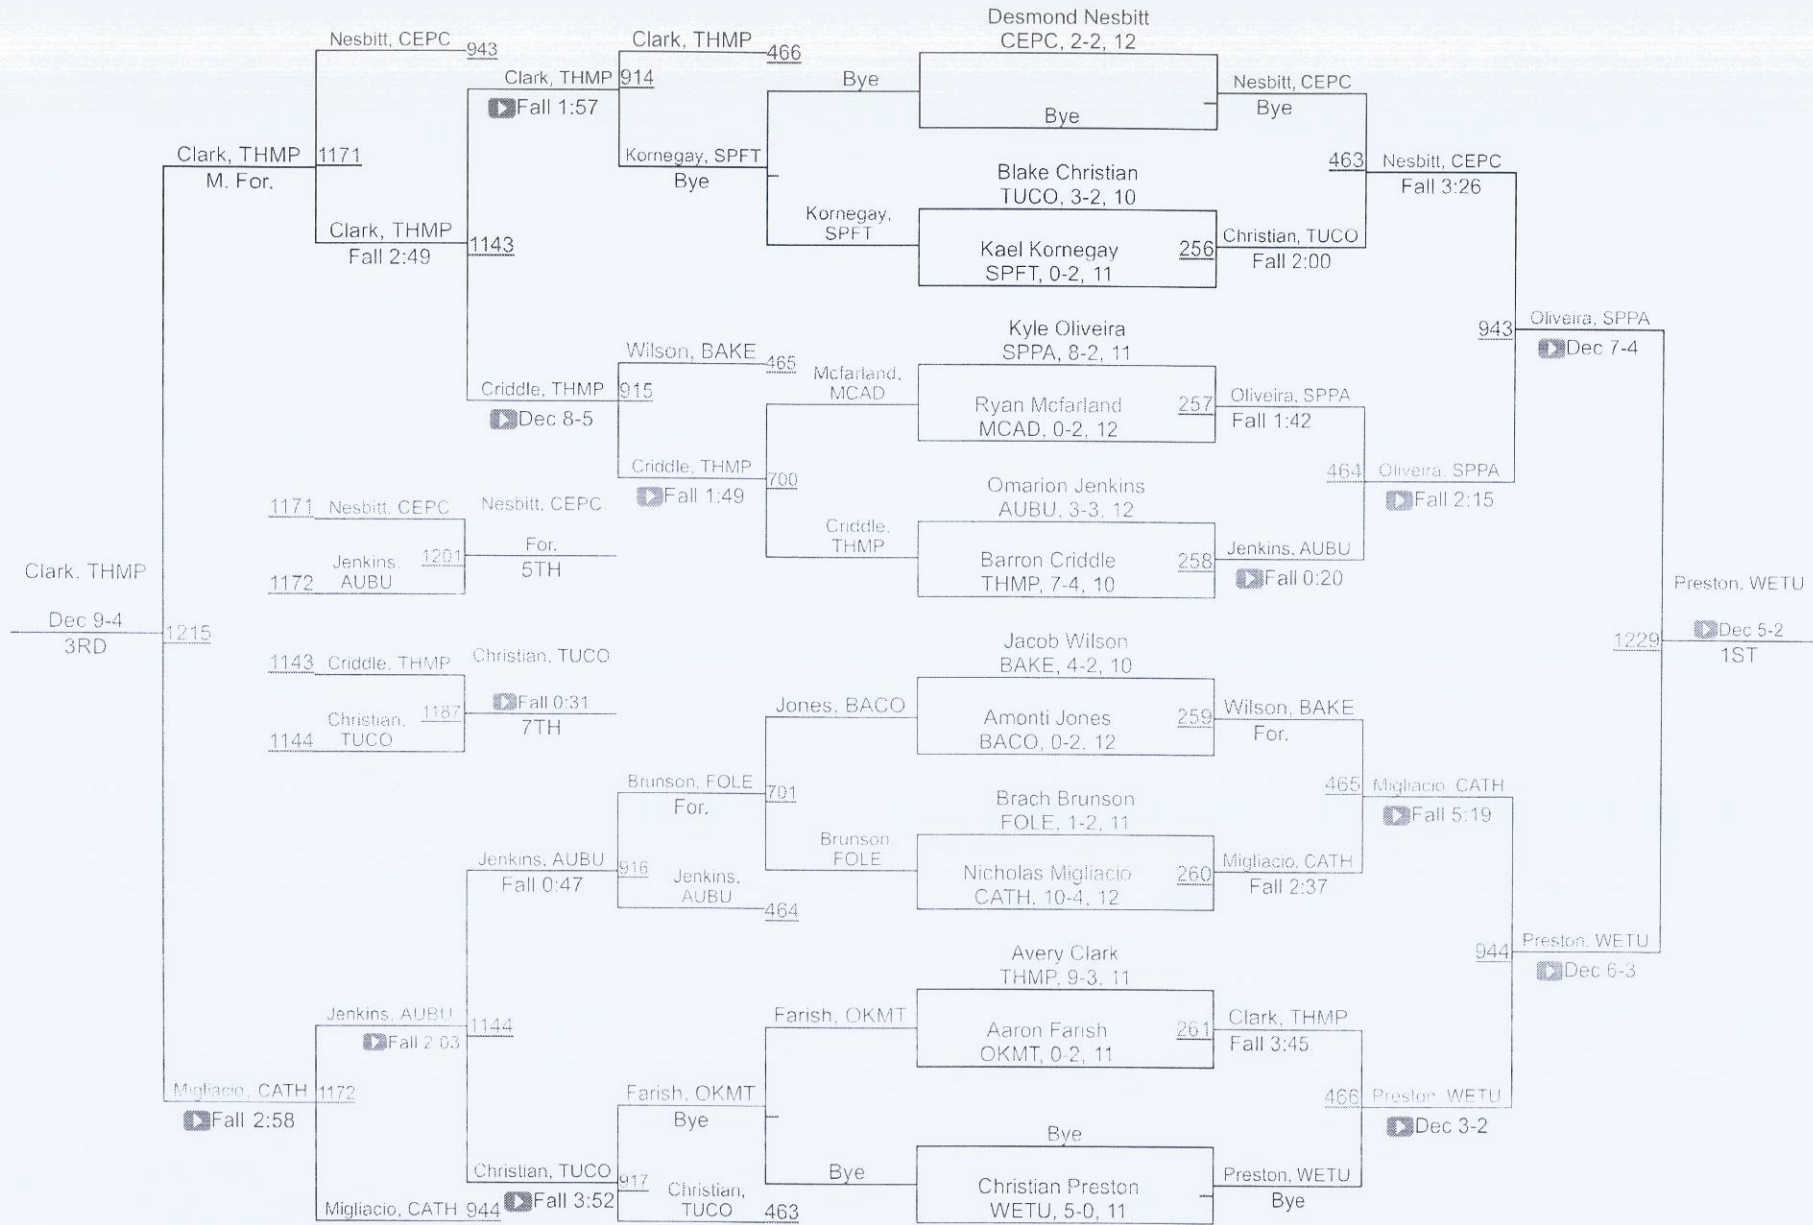

2022 Gulf Coast Clash Presented By MSA

160 Elite Varsity

2022 Gulf Coast Clash Presented By MSA

170 Elite Varsity

2022 Gulf Coast Clash Presented By MSA

182 Elite Varsity

2022 Gulf Coast Clash Presented By MSA

195 Elite Varsity

2022 Gulf Coast Clash Presented By MSA

220 Elite Varsity

2022 Gulf Coast Clash Presented By MSA

285 Elite Varsity