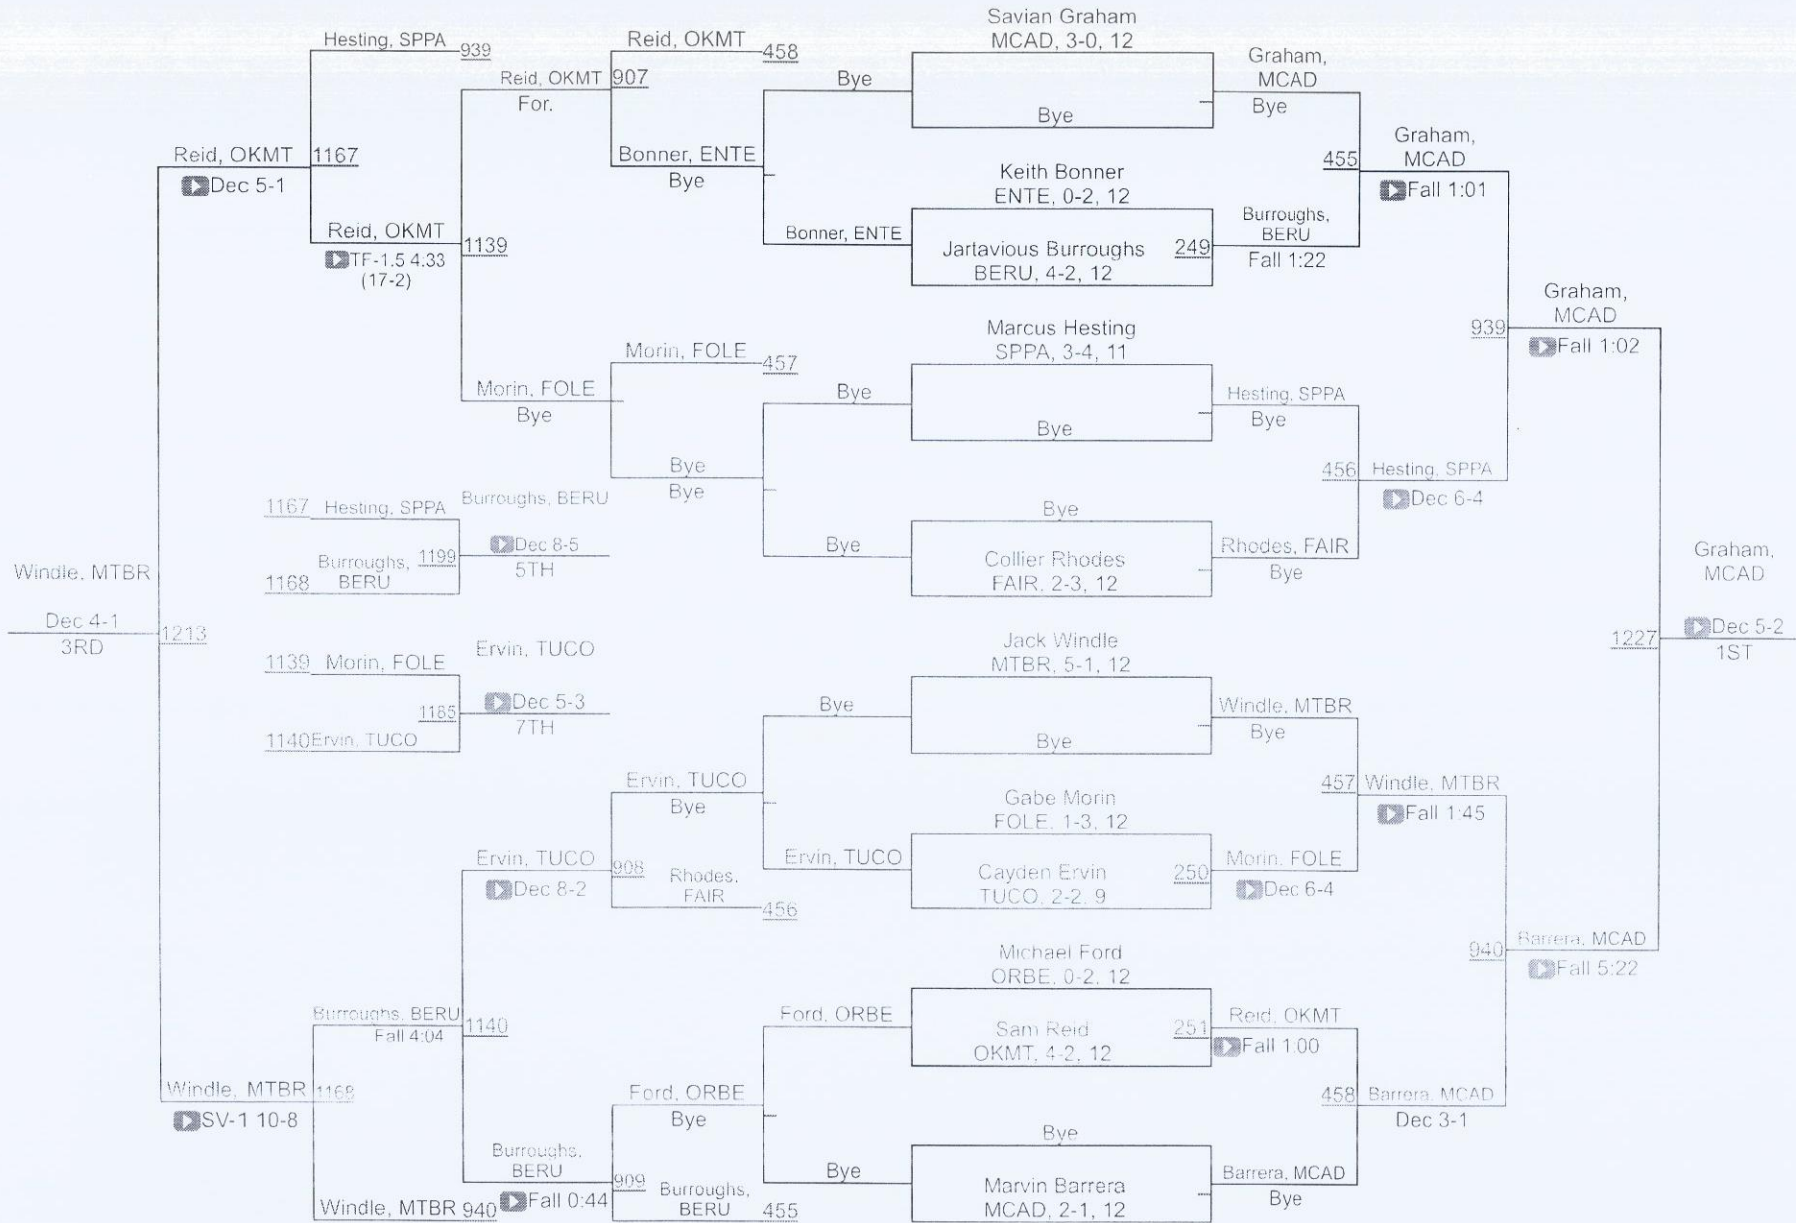

2022 Gulf Coast Clash Presented By MSA

160 Elite Varsity

2022 Gulf Coast Clash Presented By MSA

170 Elite Varsity

2022 Gulf Coast Clash Presented By MSA

182 Elite Varsity

2022 Gulf Coast Clash Presented By MSA

195 Elite Varsity

2022 Gulf Coast Clash Presented By MSA

220 Elite Varsity

2022 Gulf Coast Clash Presented By MSA

285 Elite Varsity