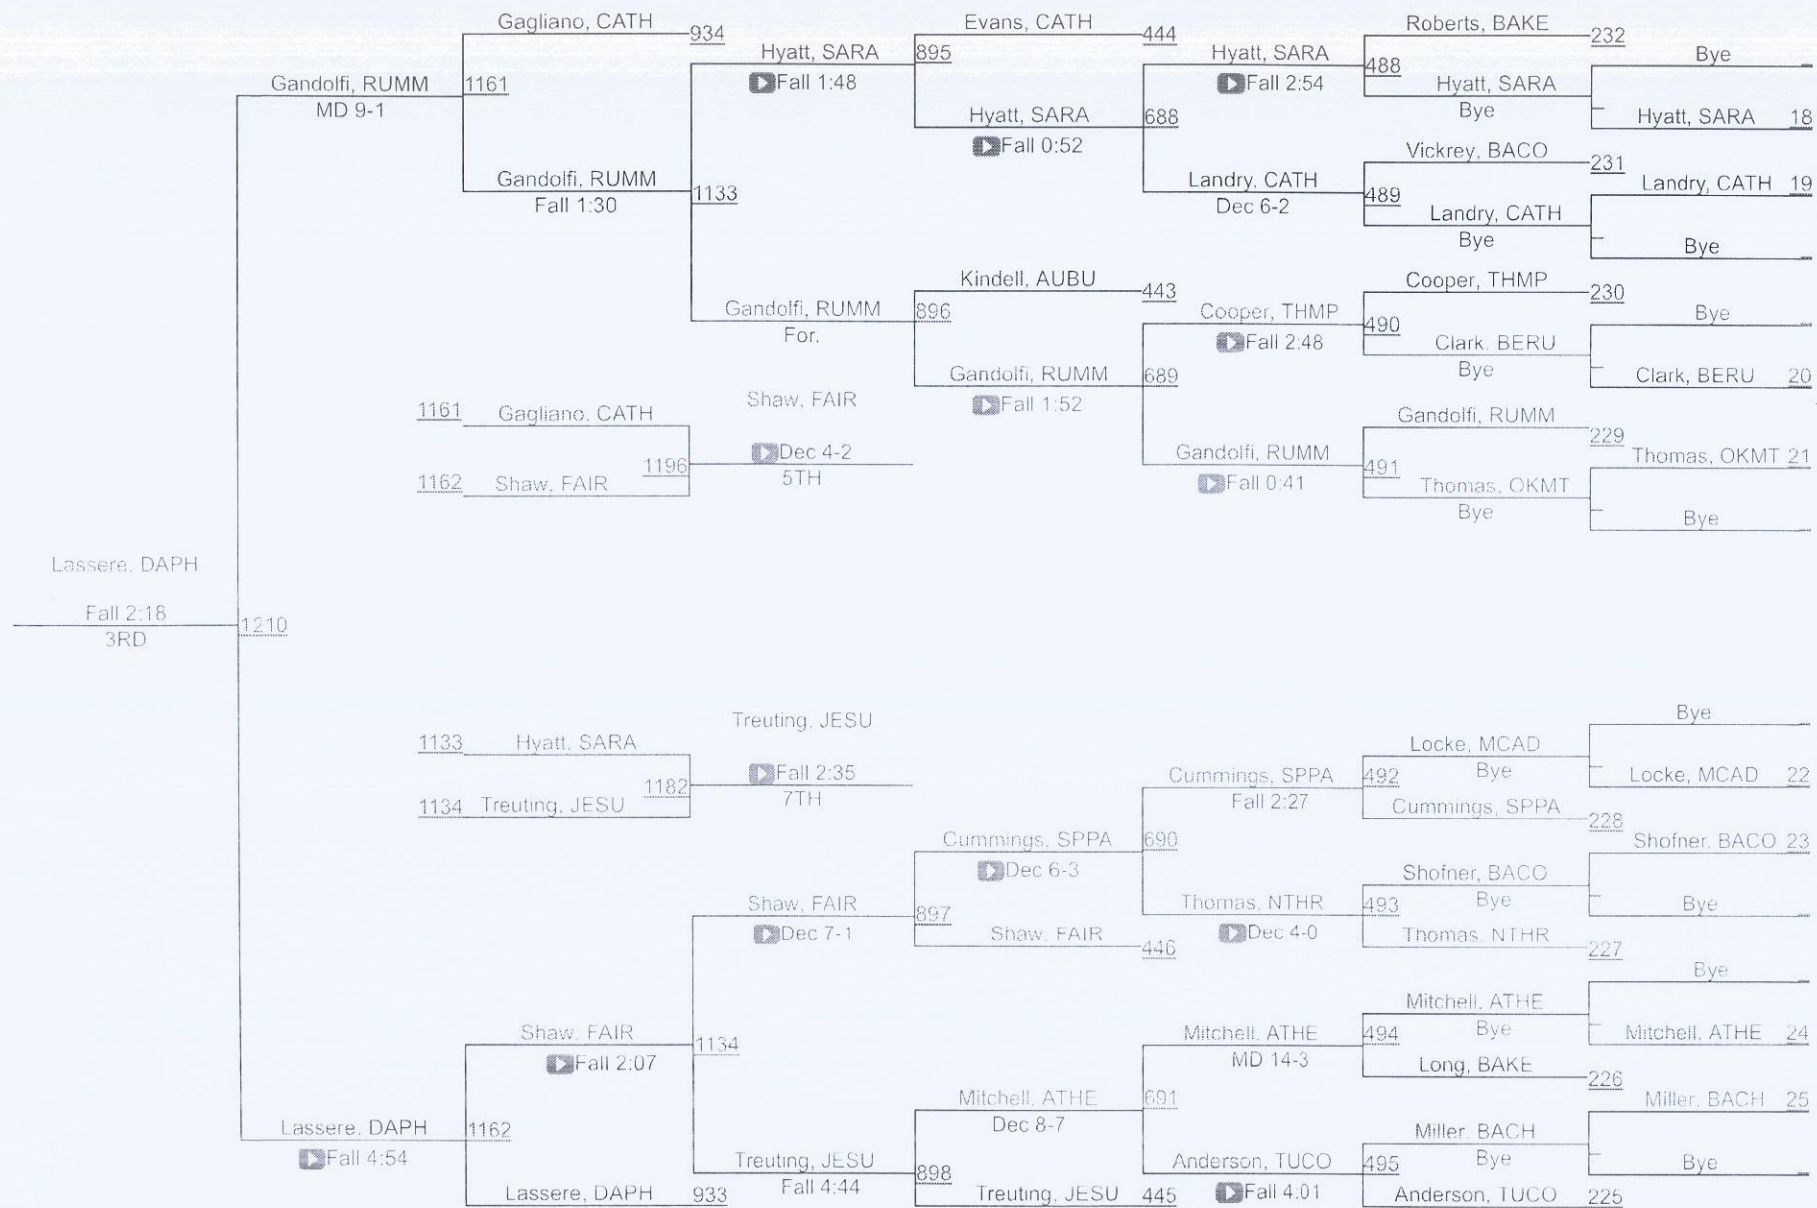

2022 Gulf Coast Clash Presented By MSA

138 Elite Varsity

2022 Gulf Coast Clash Presented By MSA

145 Elite Varsity

145 Elite Varsity

2022 Gulf Coast Clash Presented By MSA

152 Elite Varsity

152 Elite Varsity