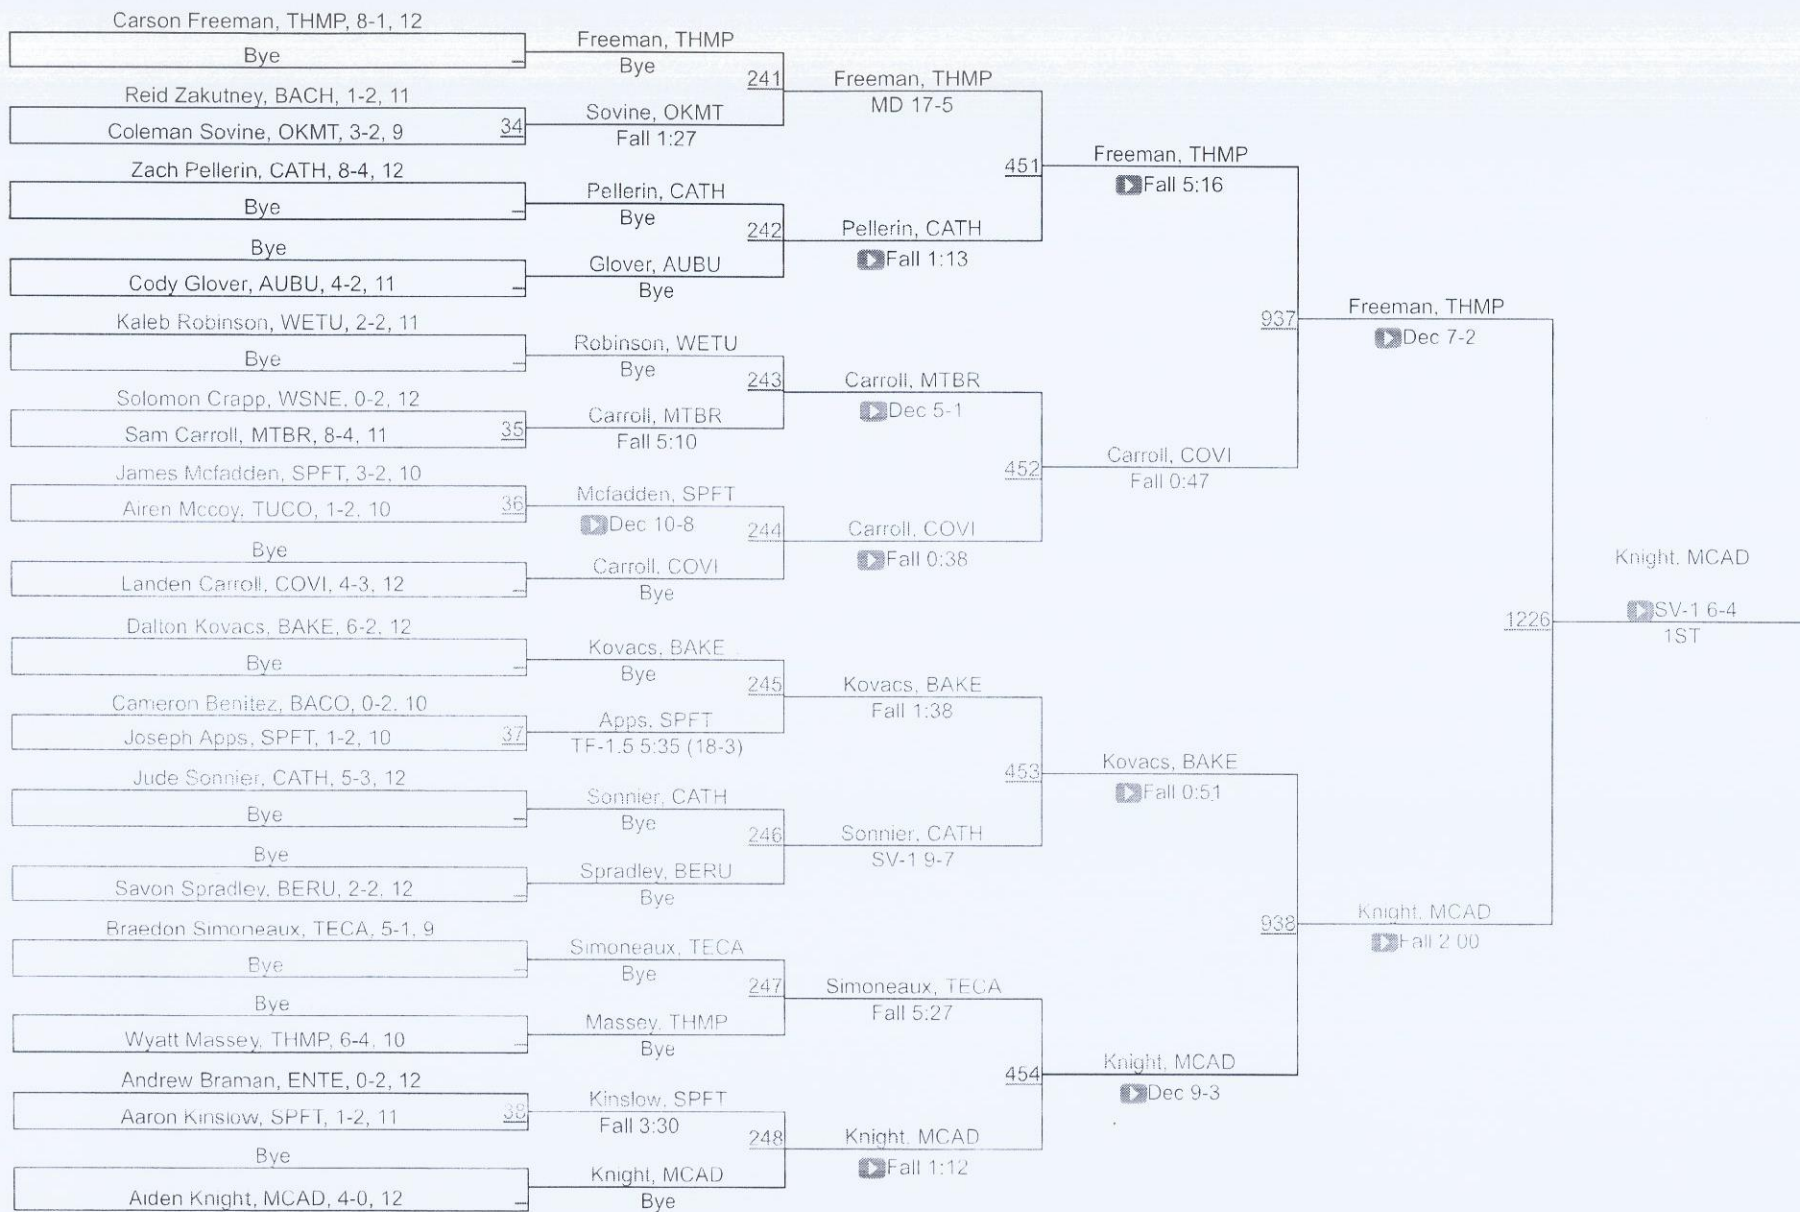

2022 Gulf Coast Clash Presented By MSA

170 Elite Varsity