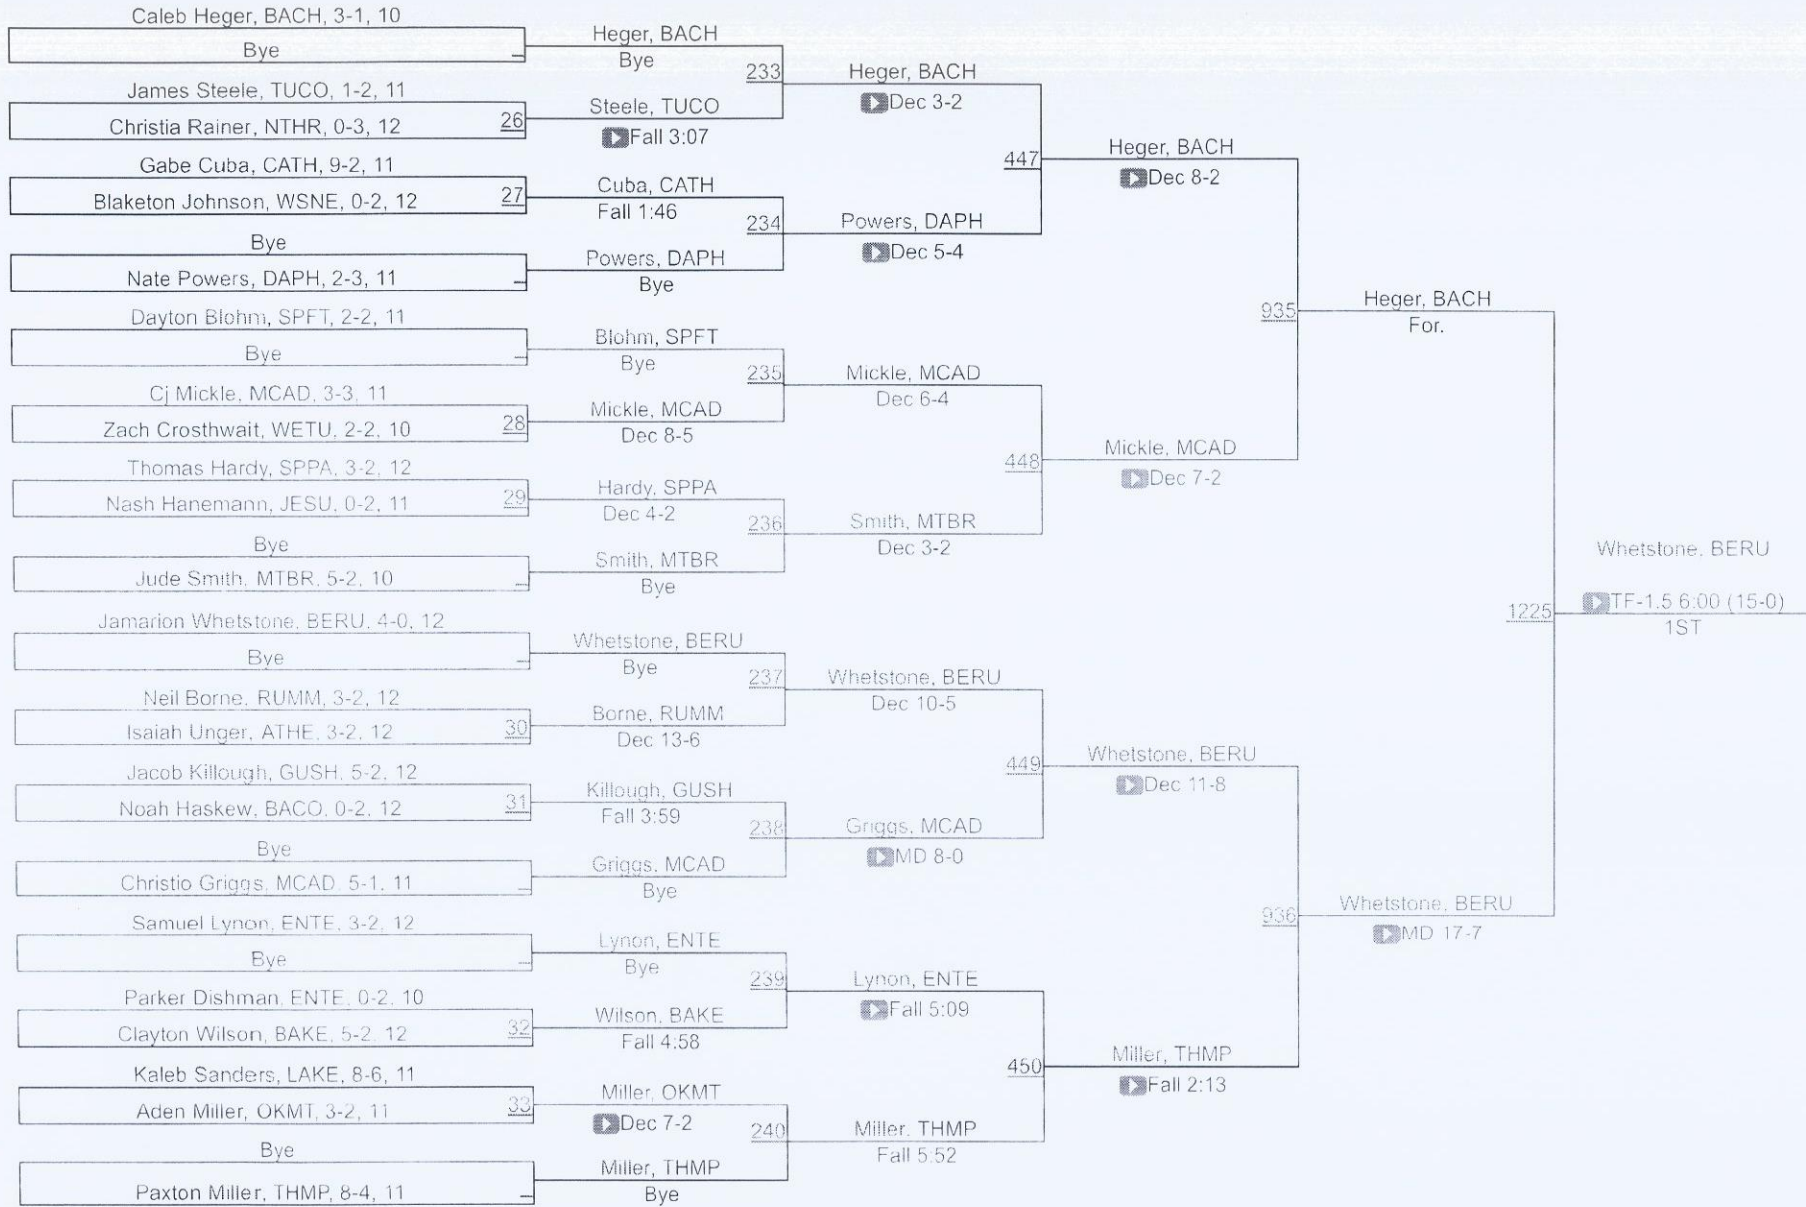

2022 Gulf Coast Clash Presented By MSA

160 Elite Varsity