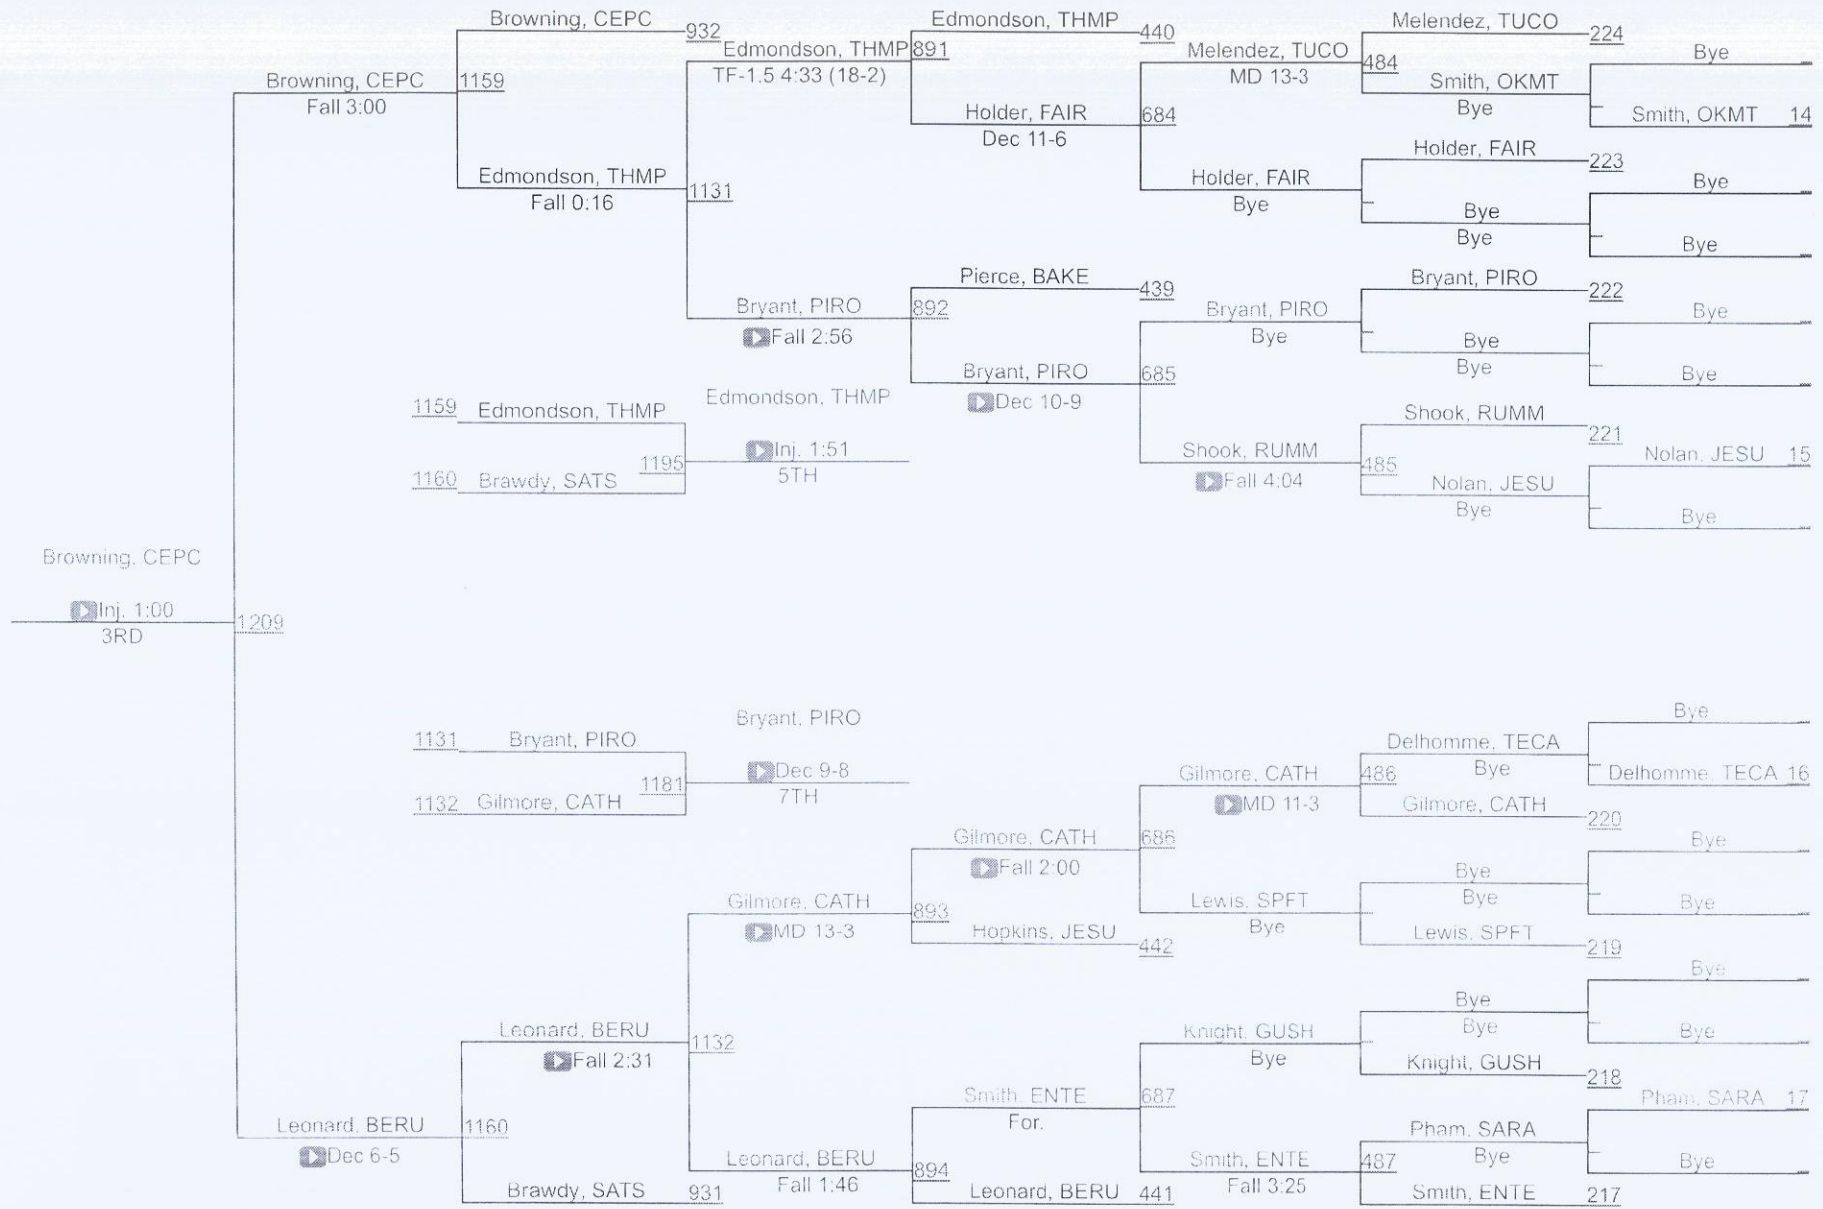

2022 Gulf Coast Clash Presented By MSA

138 Elite Varsity

2022 Gulf Coast Clash Presented By MSA

145 Elite Varsity

145 Elite Varsity

2022 Gulf Coast Clash Presented By MSA

152 Elite Varsity

152 Elite Varsity