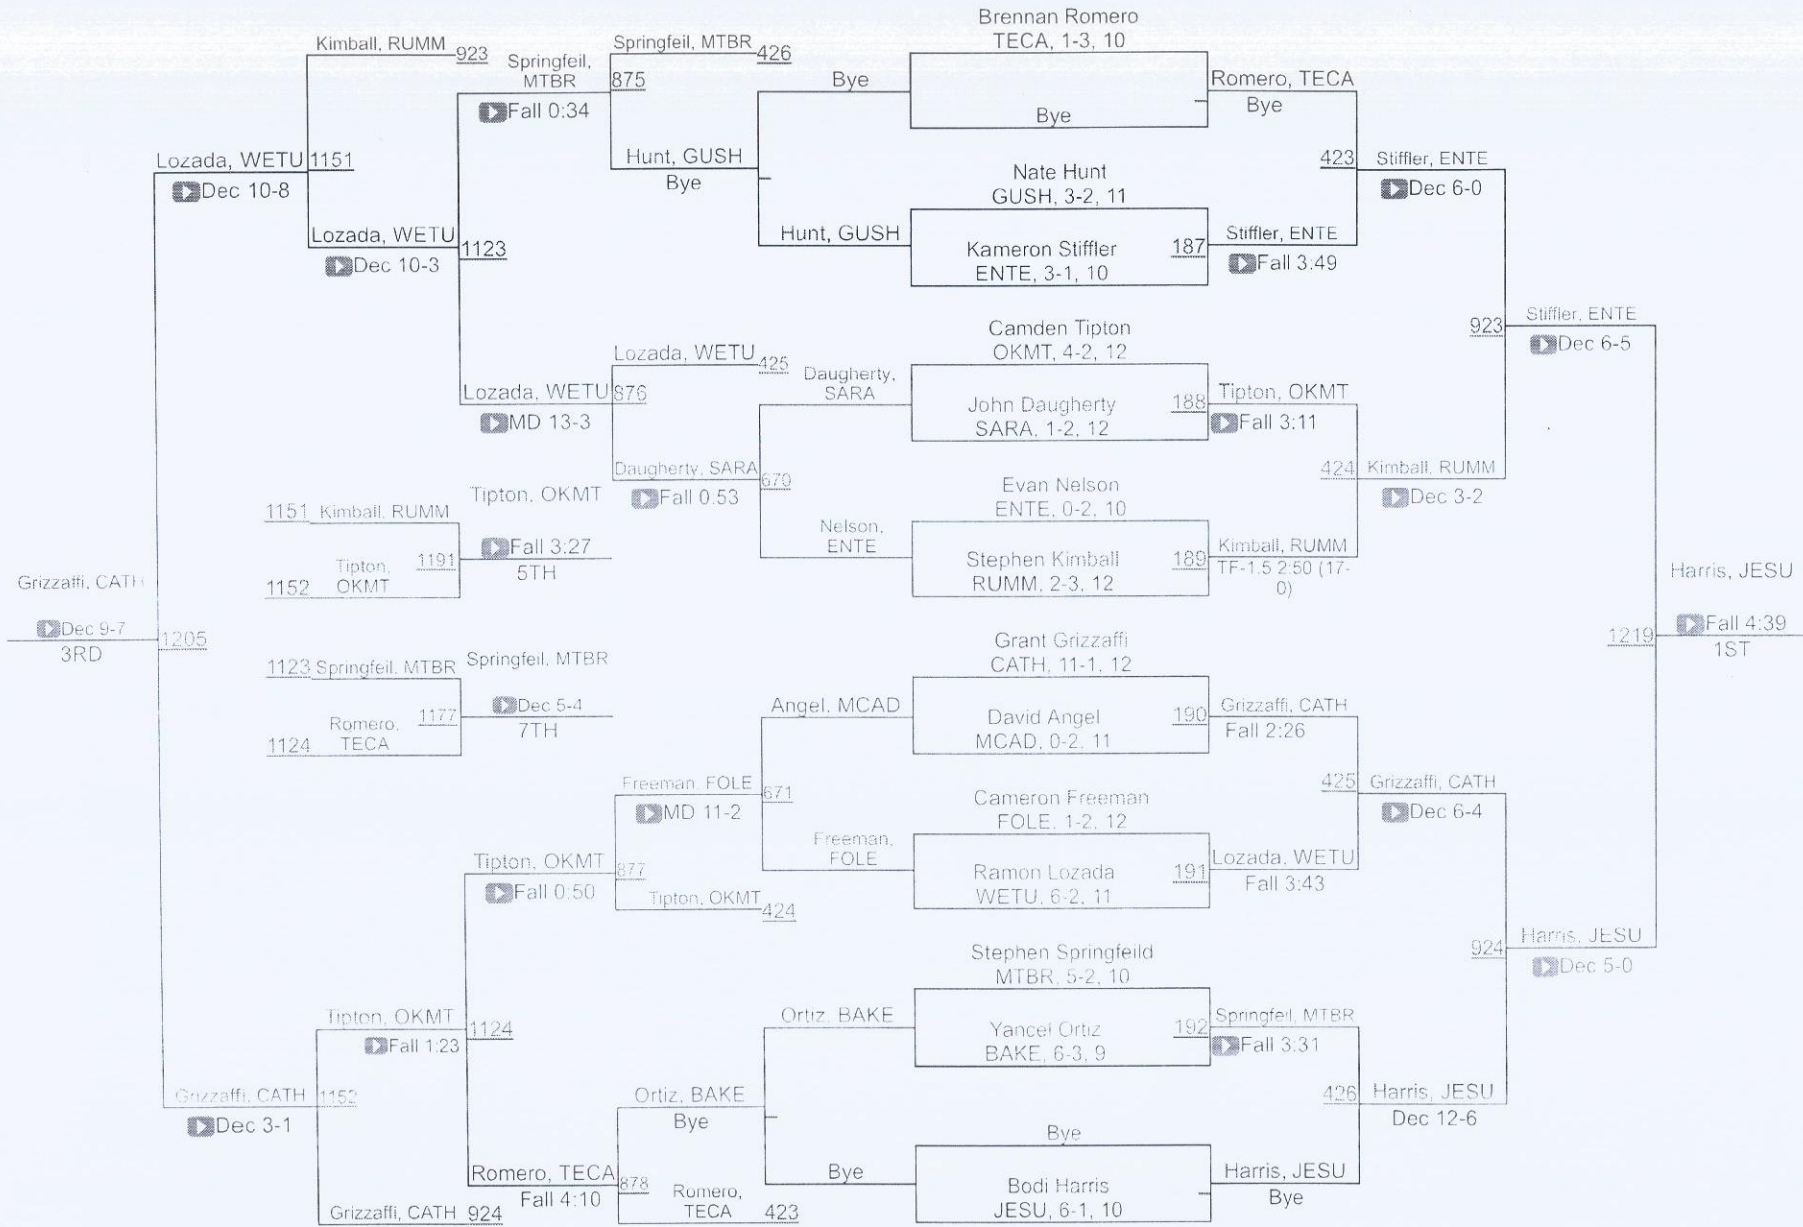

2022 Gulf Coast Clash Presented By MSA

120 Elite Varsity