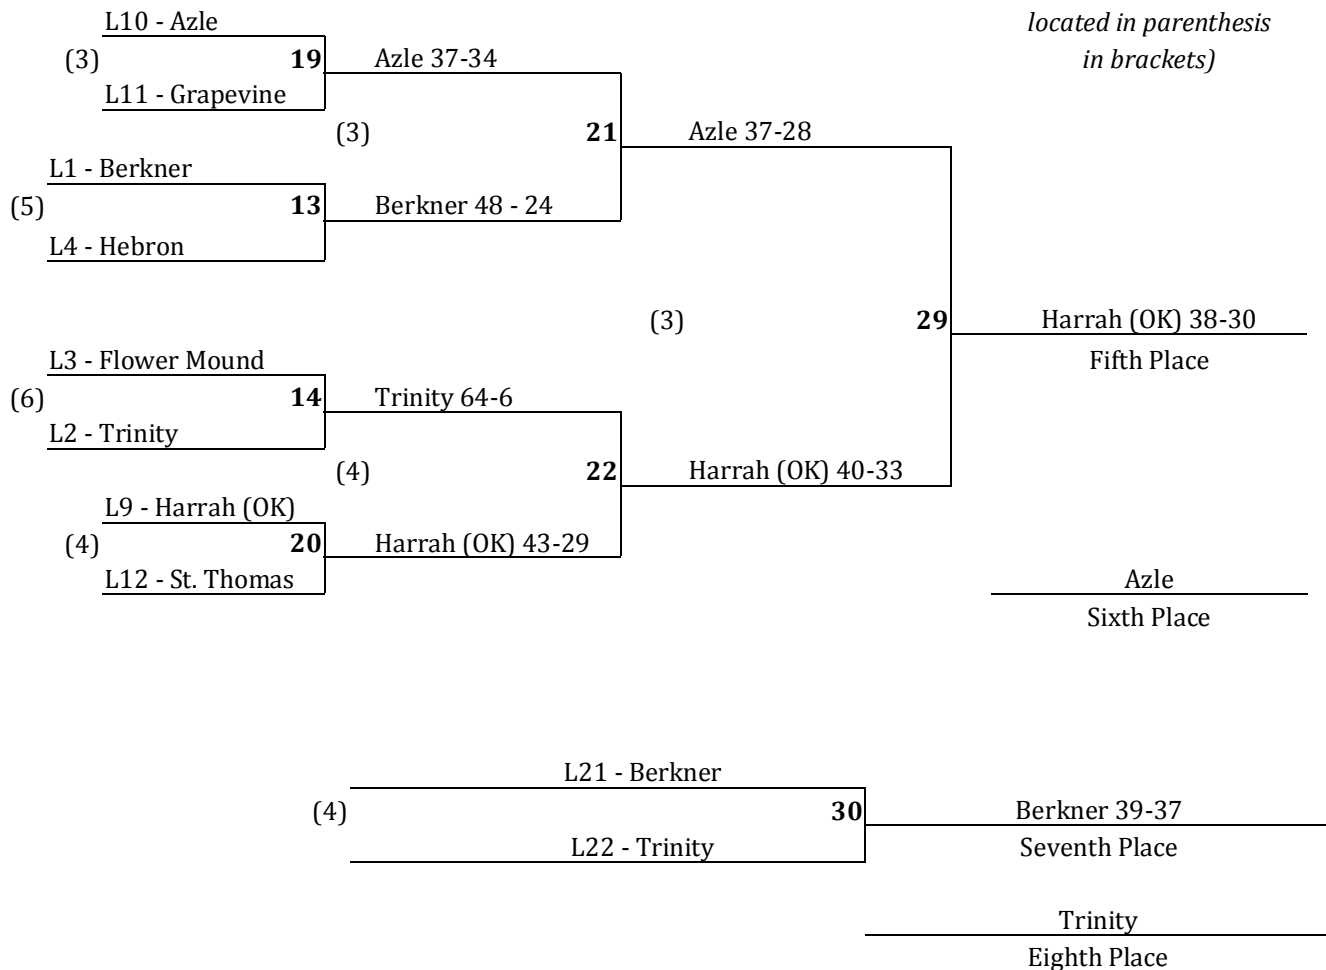

# **Results**

# 2013 GRAPEVINE DUALS

## Championship Bracket

*(Mat numbers are located in parenthesis in brackets)*