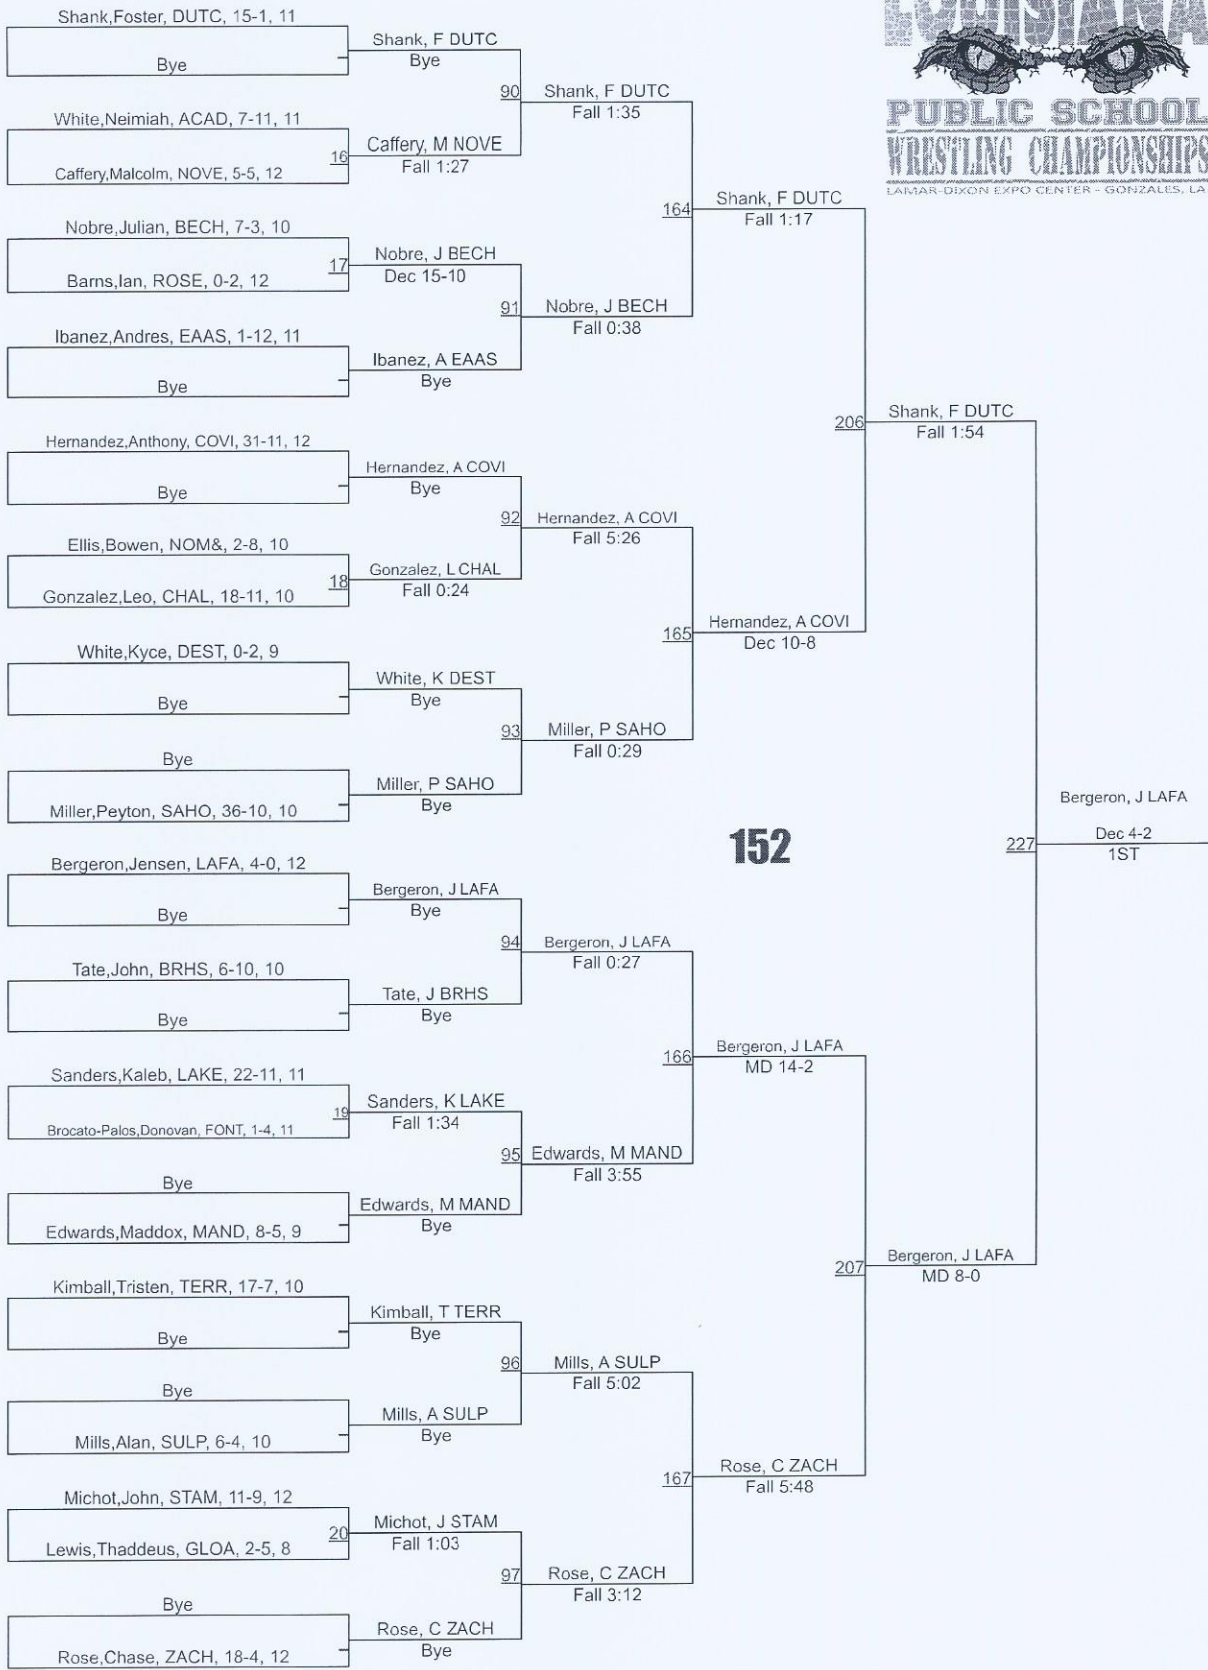

16	Mandeville	62.0
17	Comeaux	59.0
18	Destrehan	56.0
18	Terrebonne	56.0
20	North Vermilion	51.0
21	Plaquemine	46.0
22	Sulphur	44.0
23	Kaplan	41.0
24	Erath	28.0
25	DeQuincy	27.0
26	McDonogh #35	20.0
27	New Orleans Military & Maritime	13.0
28	Glen Oaks	12.0
29	Riverdale	10.0
30	Rosepine	8.0

444

408 Wakefield, J EAAS

**138**

**170**

DECEMBER 29-30, 2022

**195**

PUBLIC SCHOOL WRESTLING CHAMPIONSHIPS  
LAMAR DIXON EXPO CENTER - GONZALES, LA.