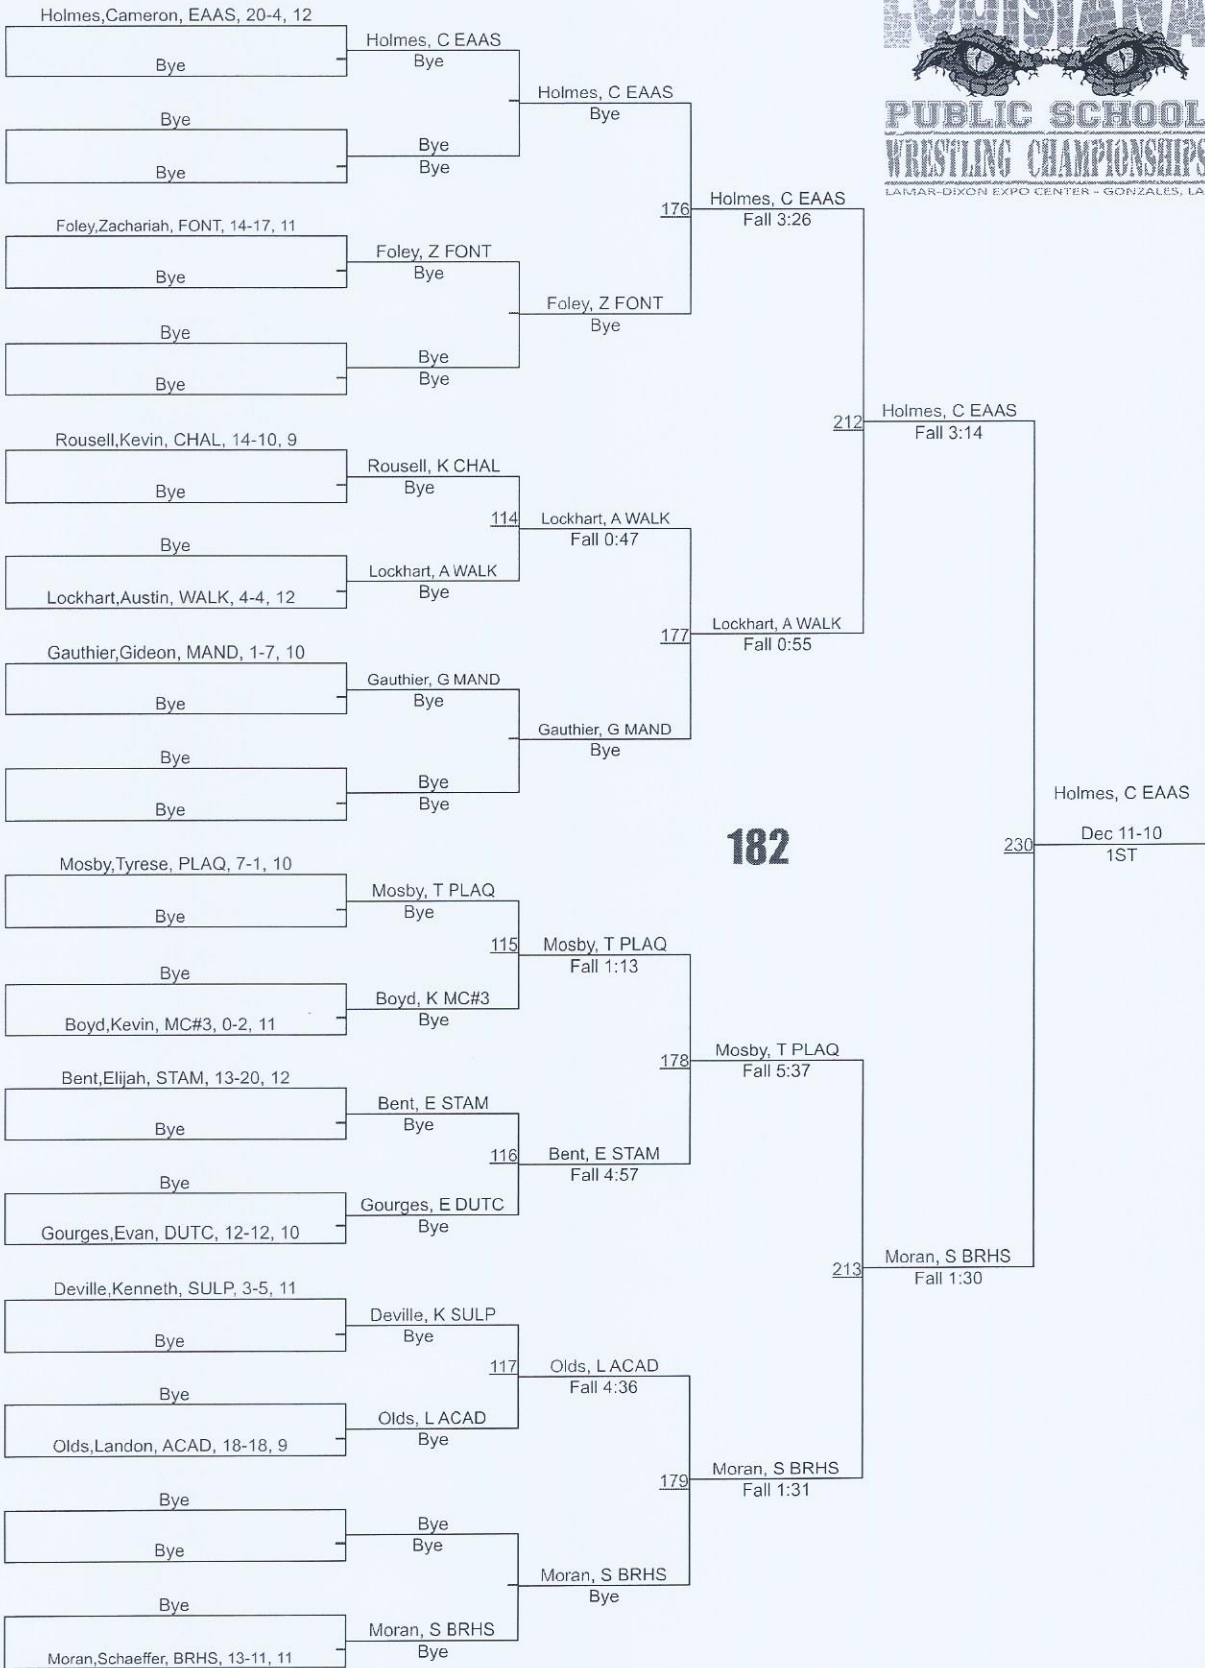

16	Mandeville	62.0
17	Comeaux	59.0
18	Destrehan	56.0
18	Terrebonne	56.0
20	North Vermilion	51.0
21	Plaquemine	46.0
22	Sulphur	44.0
23	Kaplan	41.0
24	Erath	28.0
25	DeQuincy	27.0
26	McDonogh #35	20.0
27	New Orleans Military & Maritime	13.0
28	Glen Oaks	12.0
29	Riverdale	10.0
30	Rosepine	8.0

444

408 Wakefield, J EAAS

**138**

**170**

DECEMBER 29-30, 2022

**195**

PUBLIC SCHOOL WRESTLING CHAMPIONSHIPS  
LAMAR DIXON EXPO CENTER - GONZALES, LA.