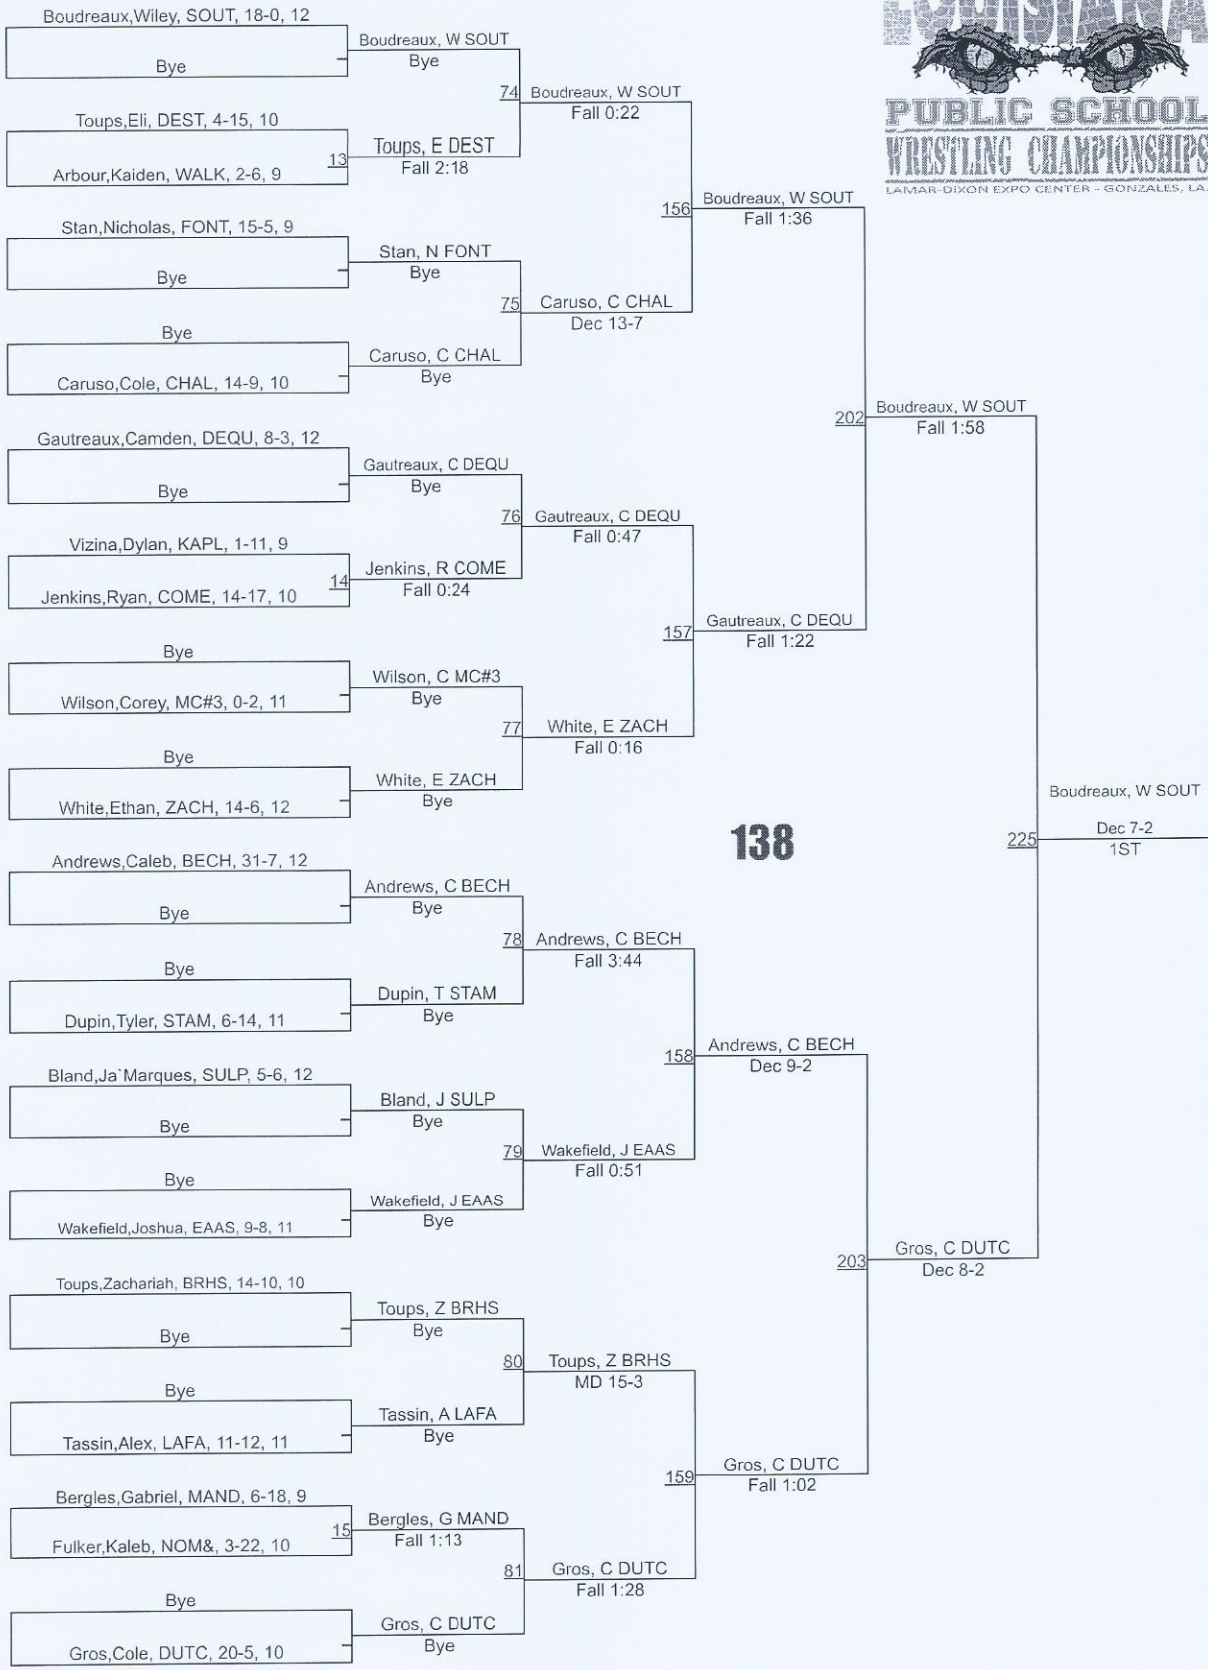

16	Mandeville	62.0
17	Comeaux	59.0
18	Destrehan	56.0
18	Terrebonne	56.0
20	North Vermilion	51.0
21	Plaquemine	46.0
22	Sulphur	44.0
23	Kaplan	41.0
24	Erath	28.0
25	DeQuincy	27.0
26	McDonogh #35	20.0
27	New Orleans Military & Maritime	13.0
28	Glen Oaks	12.0
29	Riverdale	10.0
30	Rosepine	8.0

PUBLIC SCHOOL WRESTLING CHAMPIONSHIPS  
LAMAR-DIXON EXPO CENTER - GONZALES, LA.

PUBLIC SCHOOL WRESTLING CHAMPIONSHIPS  
LAWAR-DIXON EXPO CENTER - SOUZALES, LA.

Andrews, C BECH  
 Fall 4:32  
 3RD

430

407 White, E ZACH  
 White, E ZACH  
 Dec 5-3  
 5TH