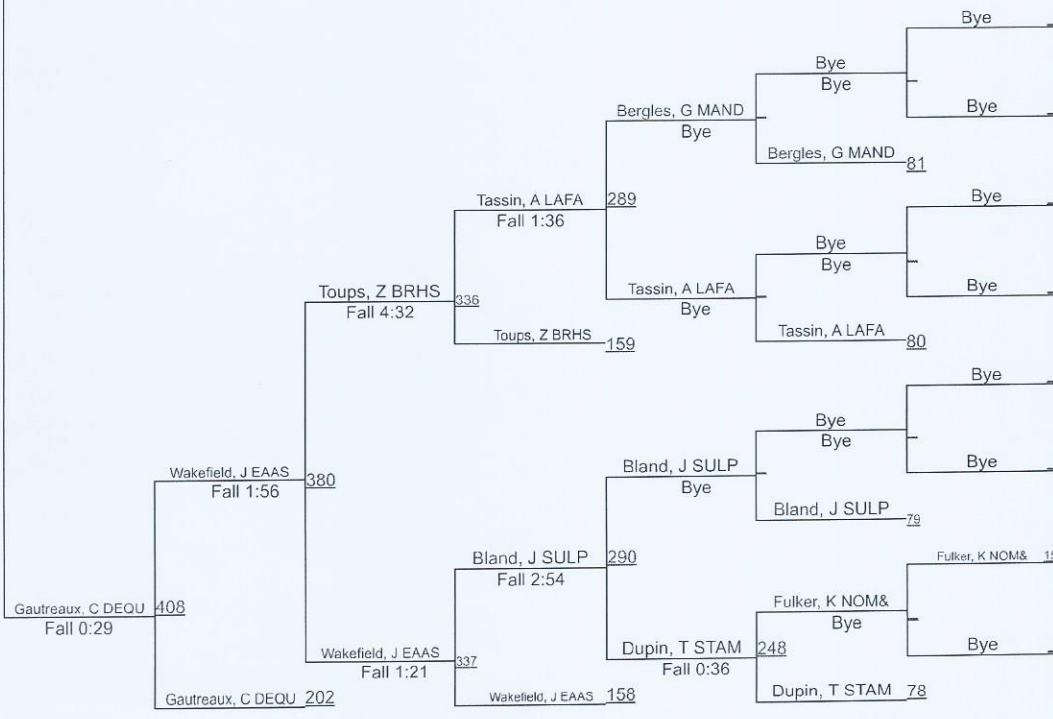

16	Mandeville	62.0
17	Comeaux	59.0
18	Destrehan	56.0
18	Terrebonne	56.0
20	North Vermilion	51.0
21	Plaquemine	46.0
22	Sulphur	44.0
23	Kaplan	41.0
24	Erath	28.0
25	DeQuincy	27.0
26	McDonogh #35	20.0
27	New Orleans Military & Maritime	13.0
28	Glen Oaks	12.0
29	Riverdale	10.0
30	Rosepine	8.0

**LOUISIANA**  
**PUBLIC SCHOOL**  
**WRESTLING CHAMPIONSHIPS**

LAMAR-DIXON EXPO CENTER - GONZALES, LA.

**106**

**LOUISIANA**  
**PUBLIC SCHOOL**  
**WRESTLING CHAMPIONSHIPS**  
LAMAR-DIXON EXPO CENTER - GONZALES, LA.

PUBLIC SCHOOL WRESTLING CHAMPIONSHIPS  
LAMAR-DIXON EXPO CENTER - GONZALES, LA.

PUBLIC SCHOOL WRESTLING CHAMPIONSHIPS  
LAWAR-DIXON EXPO CENTER - SOUZALES, LA.

Andrews, C BECH  
 Fall 4:32  
 3RD

430

407 White, E ZACH  
 White, E ZACH  
 Dec 5-3  
 5TH

444

408 Wakefield, J EAAS

**138**

**170**

DECEMBER 29-30, 2022

**195**

PUBLIC SCHOOL WRESTLING CHAMPIONSHIPS  
LAMAR DIXON EXPO CENTER - GONZALES, LA.