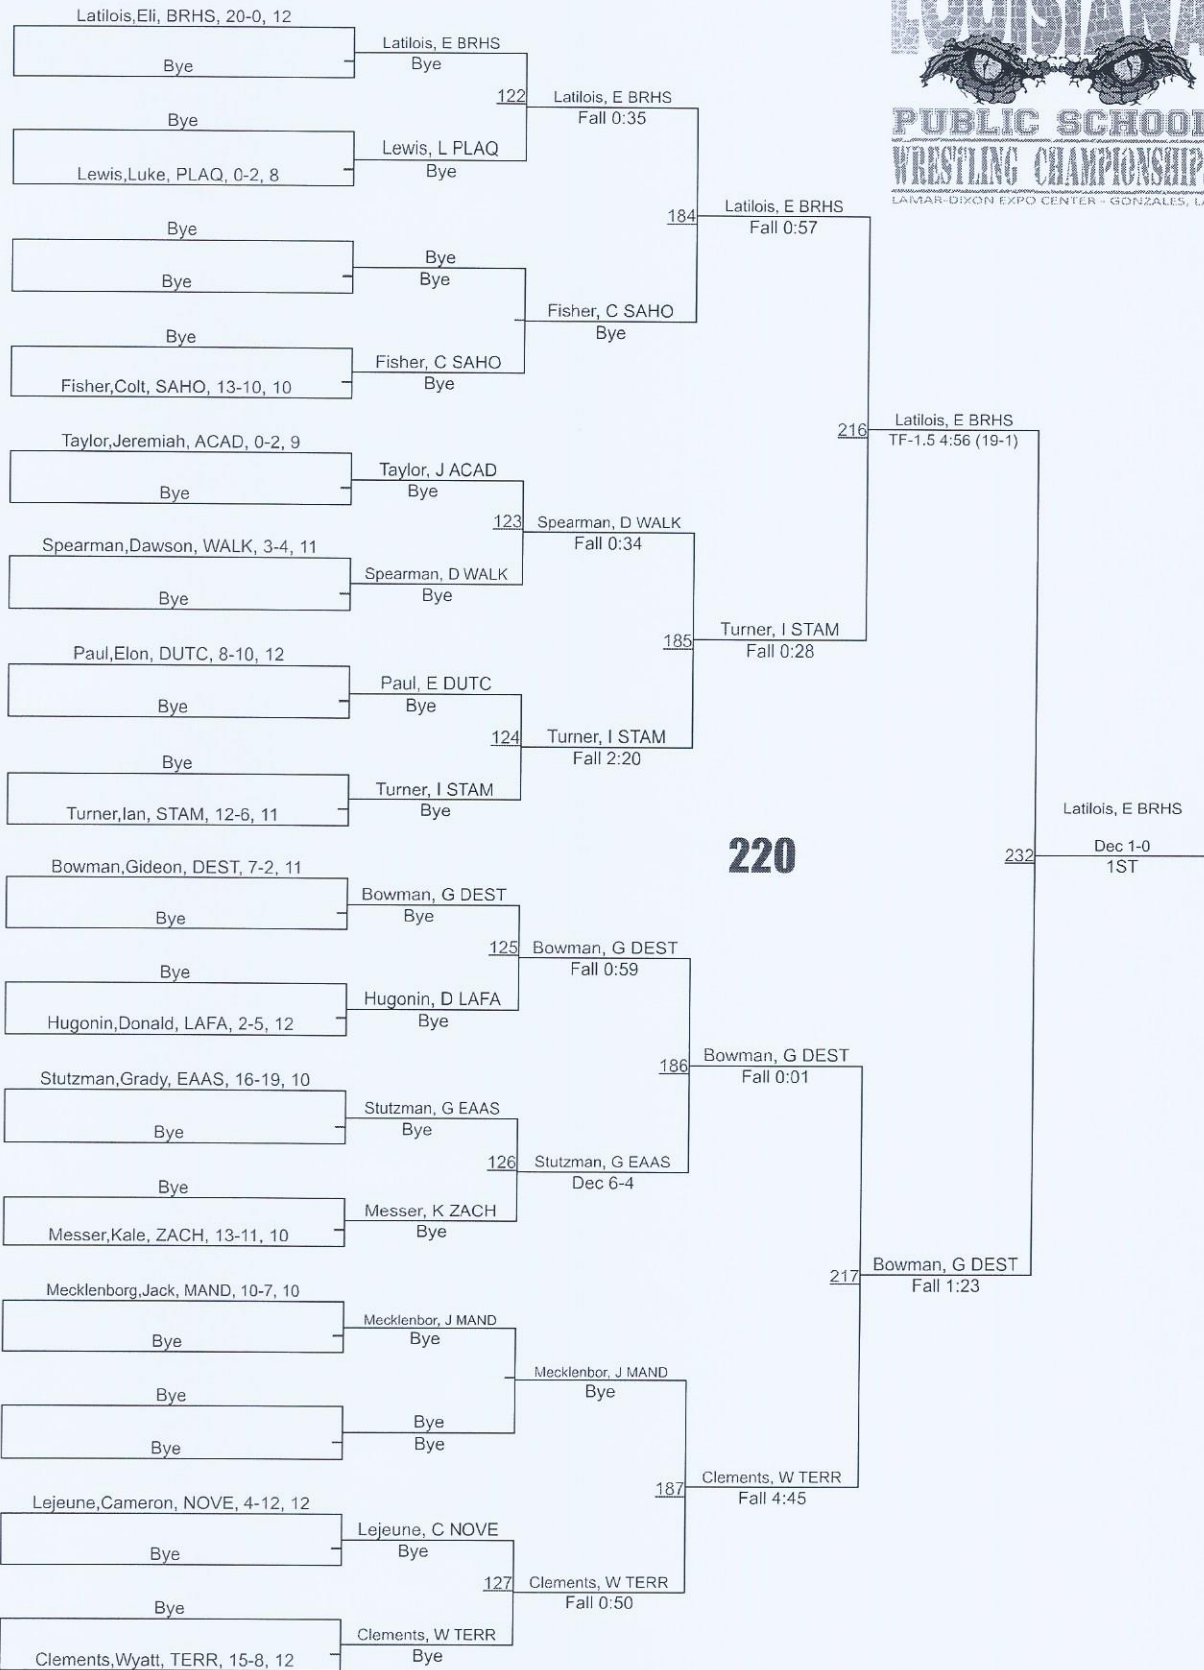

16	Mandeville	62.0
17	Comeaux	59.0
18	Destrehan	56.0
18	Terrebonne	56.0
20	North Vermilion	51.0
21	Plaquemine	46.0
22	Sulphur	44.0
23	Kaplan	41.0
24	Erath	28.0
25	DeQuincy	27.0
26	McDonogh #35	20.0
27	New Orleans Military & Maritime	13.0
28	Glen Oaks	12.0
29	Riverdale	10.0
30	Rosepine	8.0

444

408 Wakefield, J EAAS

**138**

**170**

DECEMBER 29-30, 2022

**195**

PUBLIC SCHOOL WRESTLING CHAMPIONSHIPS  
LAMAR DIXON EXPO CENTER - GONZALES, LA.