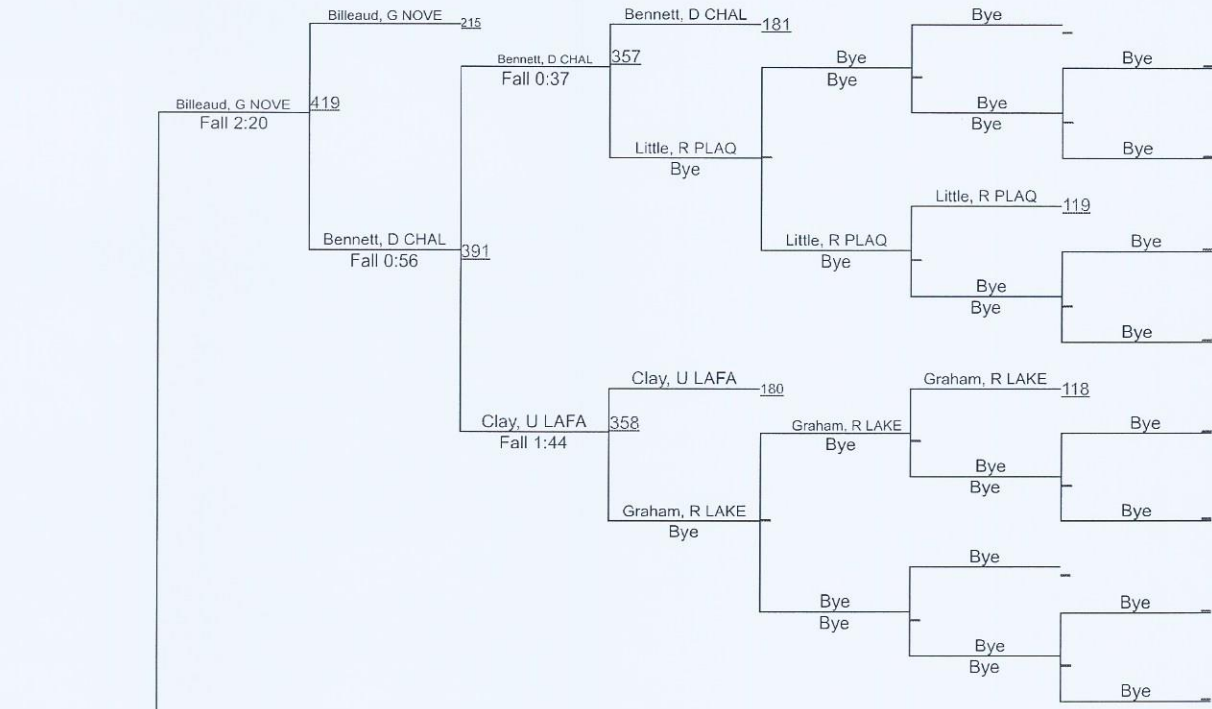

PUBLIC SCHOOL WRESTLING CHAMPIONSHIPS  
LAMAR-DIXON EXPO CENTER - GONZALES, LA.

PUBLIC SCHOOL WRESTLING CHAMPIONSHIPS  
LAWAR-DIXON EXPO CENTER - SOUZALES, LA.

Andrews, C BECH  
 Fall 4:32  
 3RD

430

407 White, E ZACH  
 White, E ZACH  
 Dec 5-3  
 5TH

444

408 Wakefield, J EAAS

**138**

**170**

DECEMBER 29-30, 2022

**195**

PUBLIC SCHOOL WRESTLING CHAMPIONSHIPS  
LAMAR DIXON EXPO CENTER - GONZALES, LA.