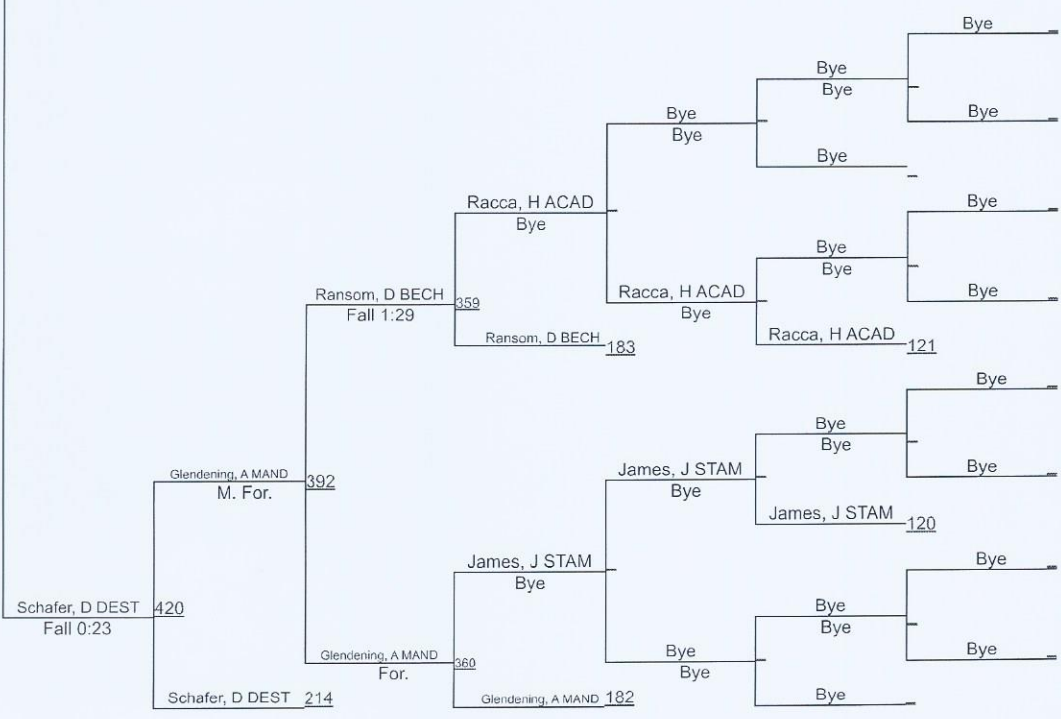

PUBLIC SCHOOL WRESTLING CHAMPIONSHIPS  
LAMAR-DIXON EXPO CENTER - GONZALES, LA.

PUBLIC SCHOOL WRESTLING CHAMPIONSHIPS  
LAWAR-DIXON EXPO CENTER - SOUZALES, LA.

Andrews, C BECH  
 Fall 4:32  
 3RD

430

407 White, E ZACH  
 White, E ZACH  
 Dec 5-3  
 5TH

444

408 Wakefield, J EAAS

**138**

**170**

DECEMBER 29-30, 2022

**195**

PUBLIC SCHOOL WRESTLING CHAMPIONSHIPS  
LAMAR DIXON EXPO CENTER - GONZALES, LA.