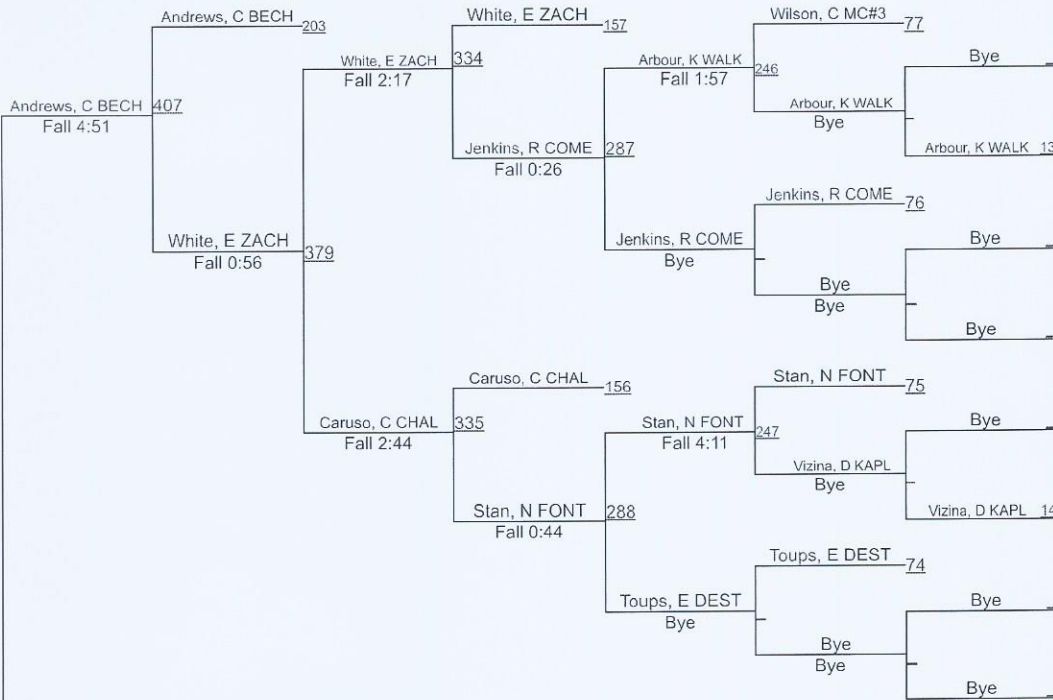

PUBLIC SCHOOL WRESTLING CHAMPIONSHIPS  
LAMAR-DIXON EXPO CENTER - GONZALES, LA.

PUBLIC SCHOOL WRESTLING CHAMPIONSHIPS  
LAWAR-DIXON EXPO CENTER - SOUZALES, LA.

Andrews, C BECH  
 Fall 4:32  
 3RD

430

407 White, E ZACH  
 White, E ZACH  
 Dec 5-3  
 5TH

444

408 Wakefield, J EAAS

**138**

**170**

DECEMBER 29-30, 2022

**195**

PUBLIC SCHOOL WRESTLING CHAMPIONSHIPS  
LAMAR DIXON EXPO CENTER - GONZALES, LA.