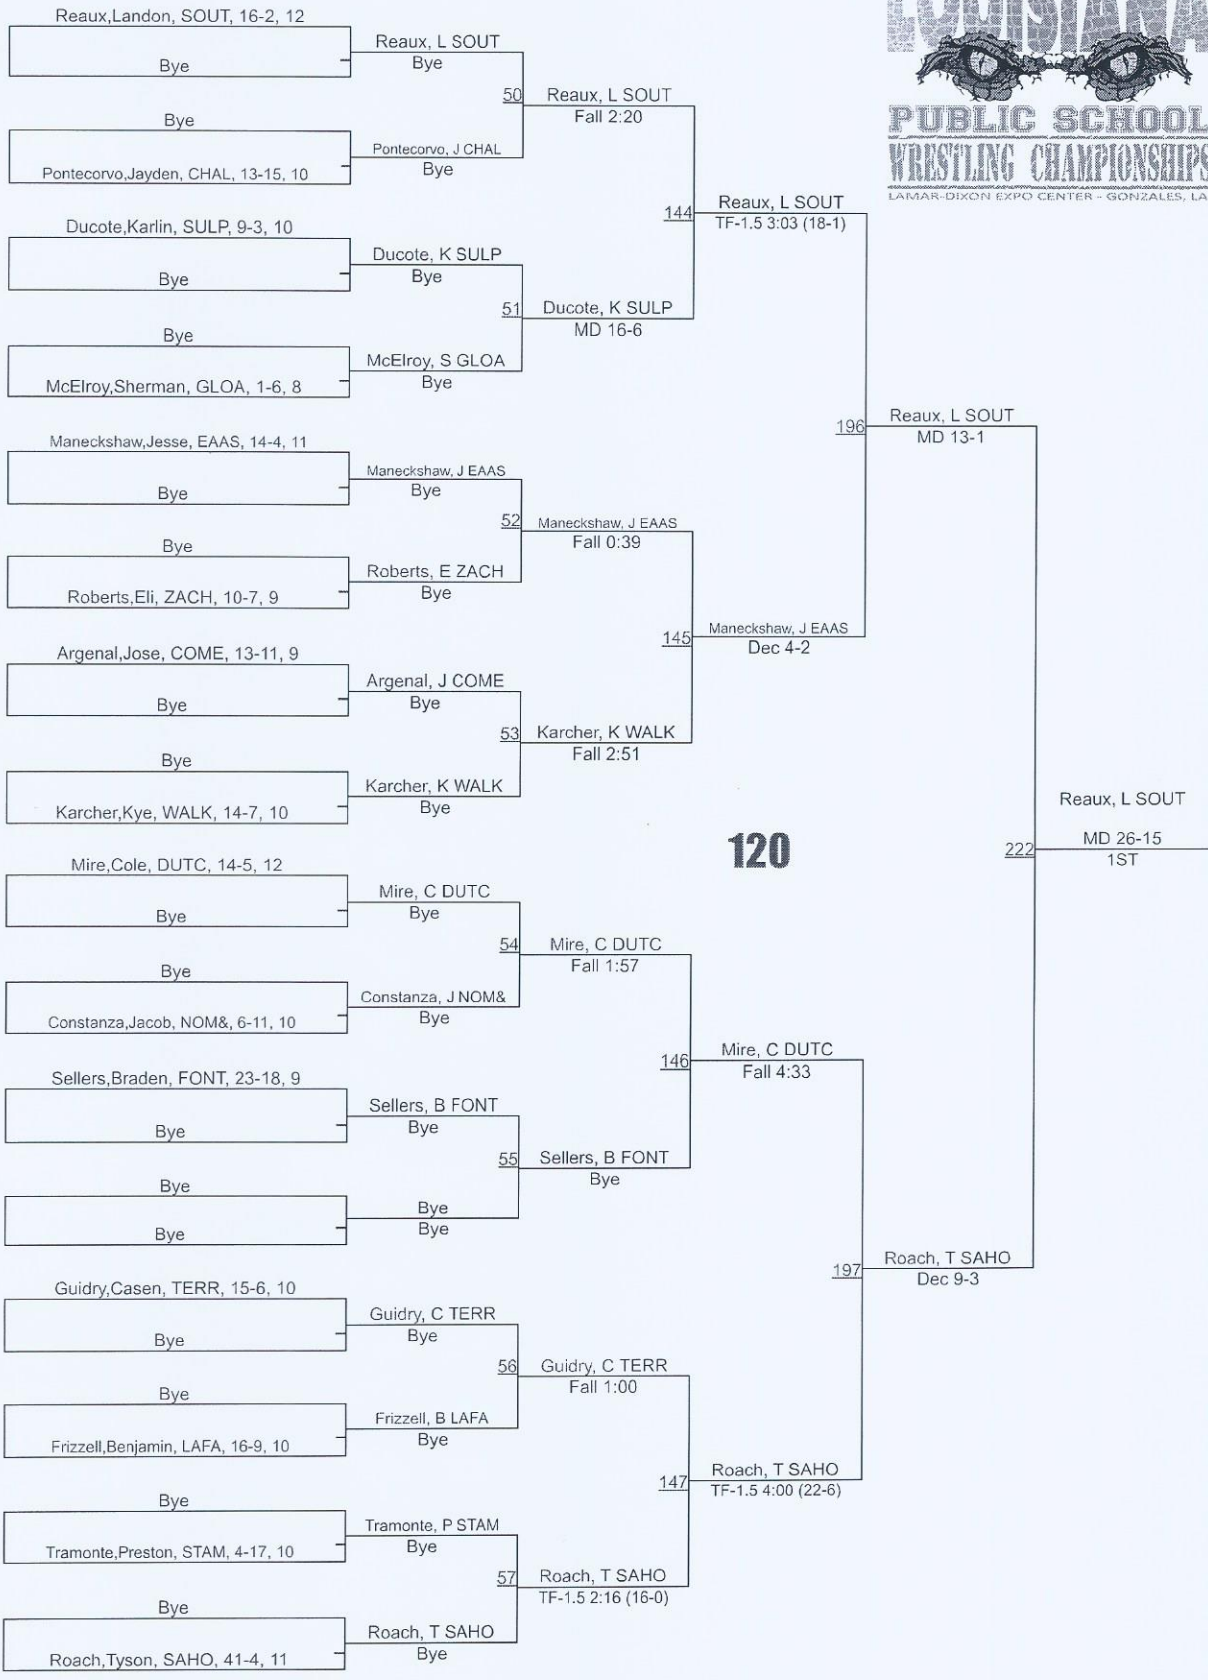

16	Mandeville	62.0
17	Comeaux	59.0
18	Destrehan	56.0
18	Terrebonne	56.0
20	North Vermilion	51.0
21	Plaquemine	46.0
22	Sulphur	44.0
23	Kaplan	41.0
24	Erath	28.0
25	DeQuincy	27.0
26	McDonogh #35	20.0
27	New Orleans Military & Maritime	13.0
28	Glen Oaks	12.0
29	Riverdale	10.0
30	Rosepine	8.0

**LOUISIANA**  
**PUBLIC SCHOOL**  
**WRESTLING CHAMPIONSHIPS**

LAMAR-DIXON EXPO CENTER - GONZALES, LA.

**106**

**LOUISIANA**  
**PUBLIC SCHOOL**  
**WRESTLING CHAMPIONSHIPS**  
LAMAR-DIXON EXPO CENTER - GONZALES, LA.