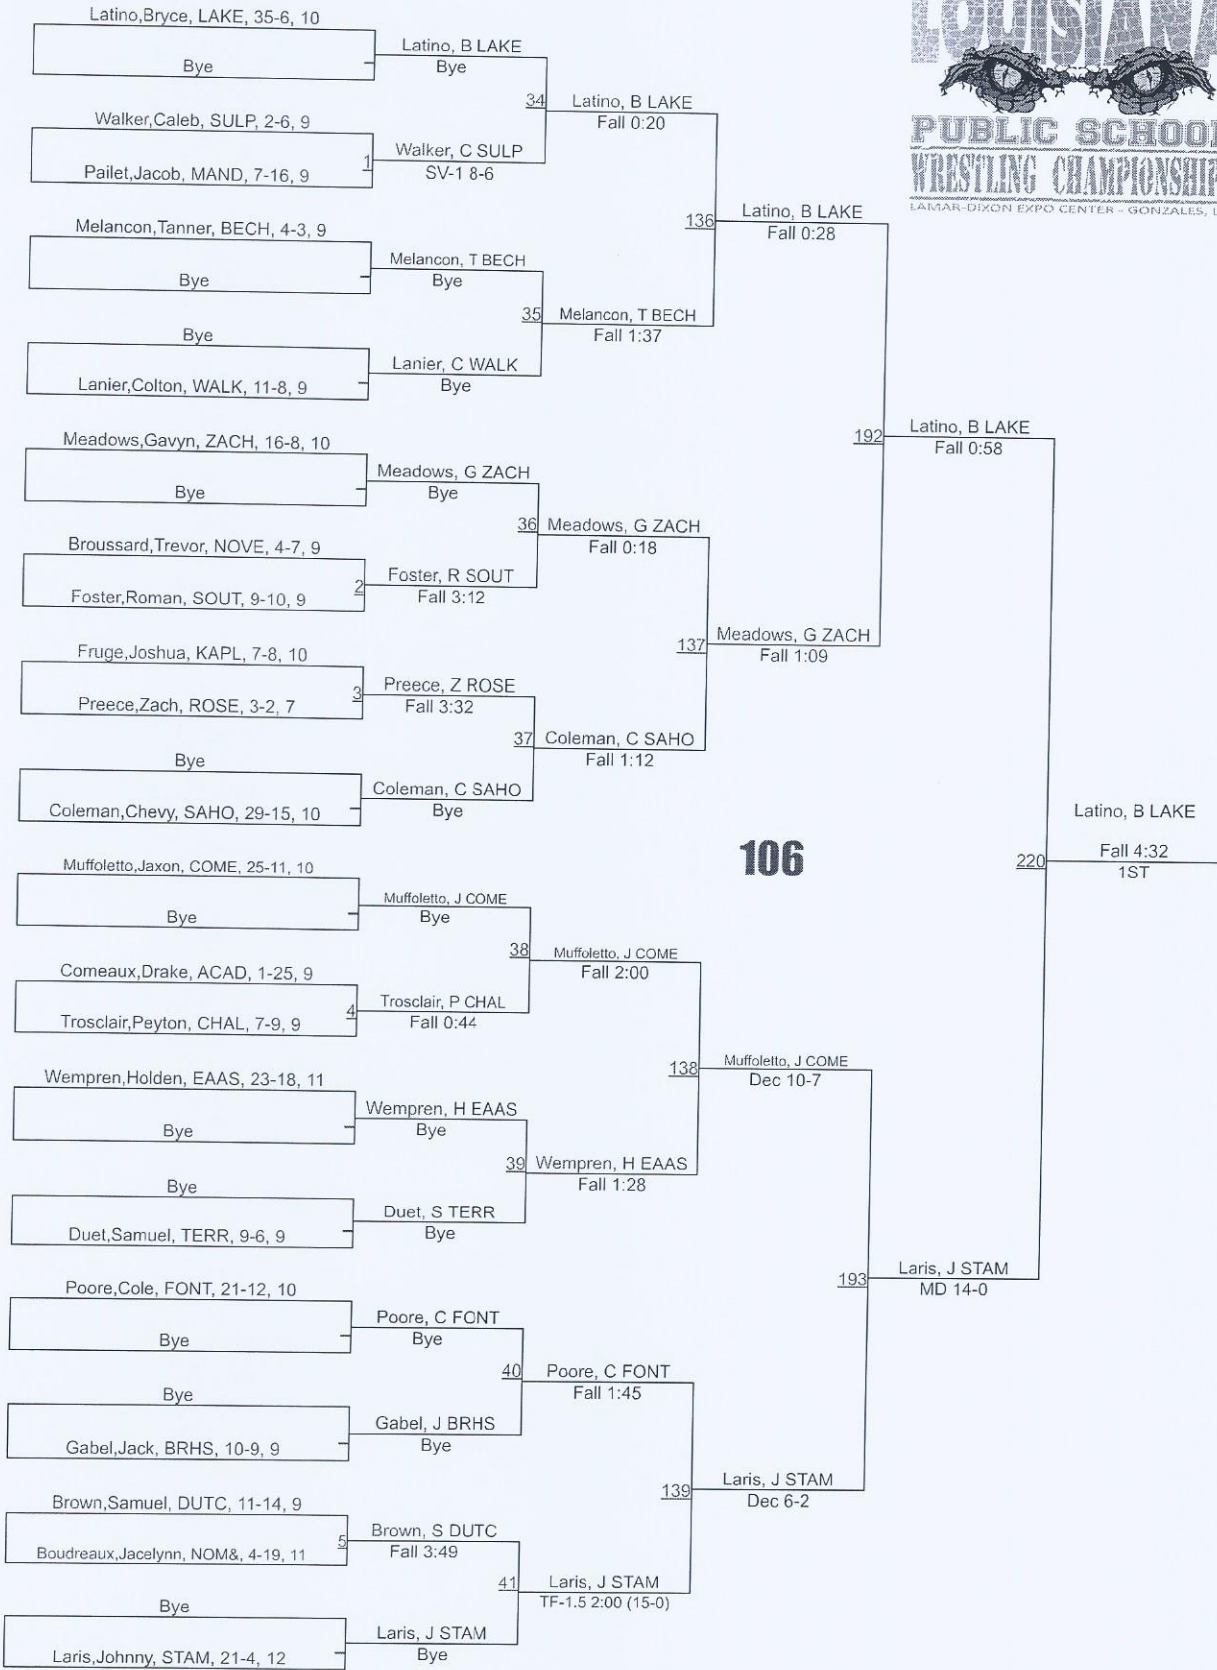

2022 Public-Schools State Championships

December 28th-29, 2022

1	East Ascension	283.5
2	Fontainebleau	146.5
3	Dutchtown	144.0
4	Southside	136.0
5	Baton Rouge	133.5
6	Chalmette	130.0
7	Zachary	129.0
8	St. Amant	125.5
9	Sam Houston	101.0
10	Lakeshore	99.0
11	Covington	79.5
12	Belle Chasse	76.5
13	Lafayette	76.0
14	Walker	72.0
15	Acadiana	66.0

16	Mandeville	62.0
17	Comeaux	59.0
18	Destrehan	56.0
18	Terrebonne	56.0
20	North Vermilion	51.0
21	Plaquemine	46.0
22	Sulphur	44.0
23	Kaplan	41.0
24	Erath	28.0
25	DeQuincy	27.0
26	McDonogh #35	20.0
27	New Orleans Military & Maritime	13.0
28	Glen Oaks	12.0
29	Riverdale	10.0
30	Rosepine	8.0

LOUISIANA
PUBLIC SCHOOL
WRESTLING CHAMPIONSHIPS

LAMAR-DIXON EXPO CENTER - GONZALES, LA.

106