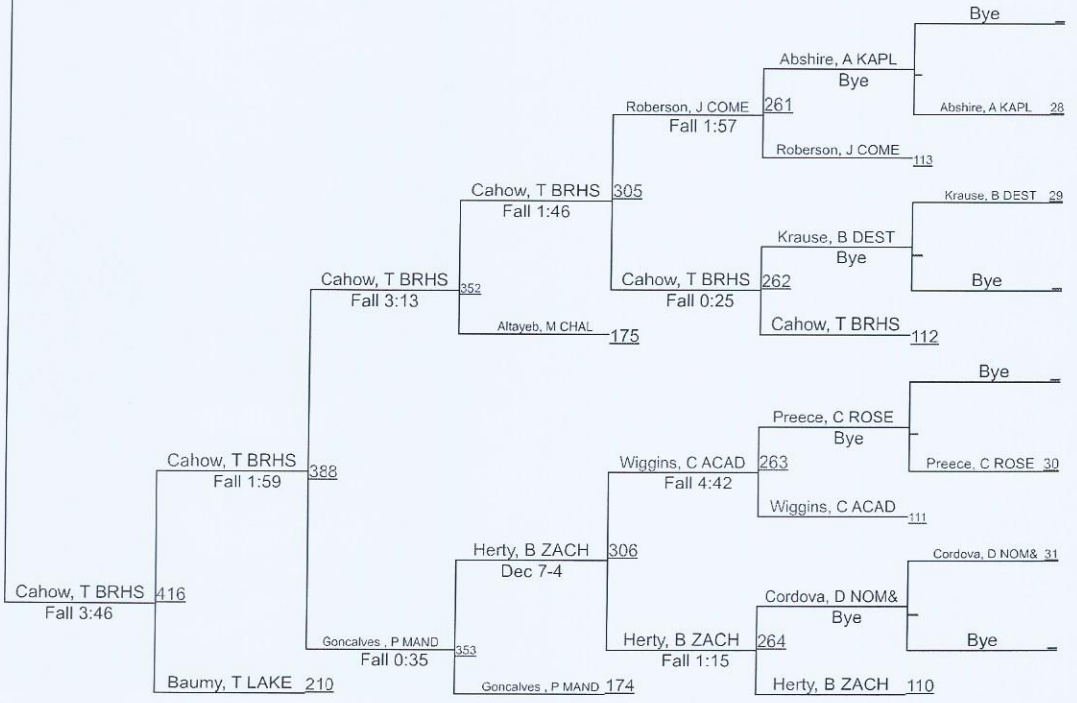

16	Mandeville	62.0
17	Comeaux	59.0
18	Destrehan	56.0
18	Terrebonne	56.0
20	North Vermilion	51.0
21	Plaquemine	46.0
22	Sulphur	44.0
23	Kaplan	41.0
24	Erath	28.0
25	DeQuincy	27.0
26	McDonogh #35	20.0
27	New Orleans Military & Maritime	13.0
28	Glen Oaks	12.0
29	Riverdale	10.0
30	Rosepine	8.0

PUBLIC SCHOOL WRESTLING CHAMPIONSHIPS  
LAMAR-DIXON EXPO CENTER - GONZALES, LA.

PUBLIC SCHOOL WRESTLING CHAMPIONSHIPS  
LAWAR-DIXON EXPO CENTER - SOUZALES, LA.

Andrews, C BECH  
 Fall 4:32  
 3RD

430

407 White, E ZACH  
 White, E ZACH  
 Dec 5-3  
 5TH

444

408 Wakefield, J EAAS

**138**

**170**

DECEMBER 29-30, 2022

**195**

PUBLIC SCHOOL WRESTLING CHAMPIONSHIPS  
LAMAR DIXON EXPO CENTER - GONZALES, LA.