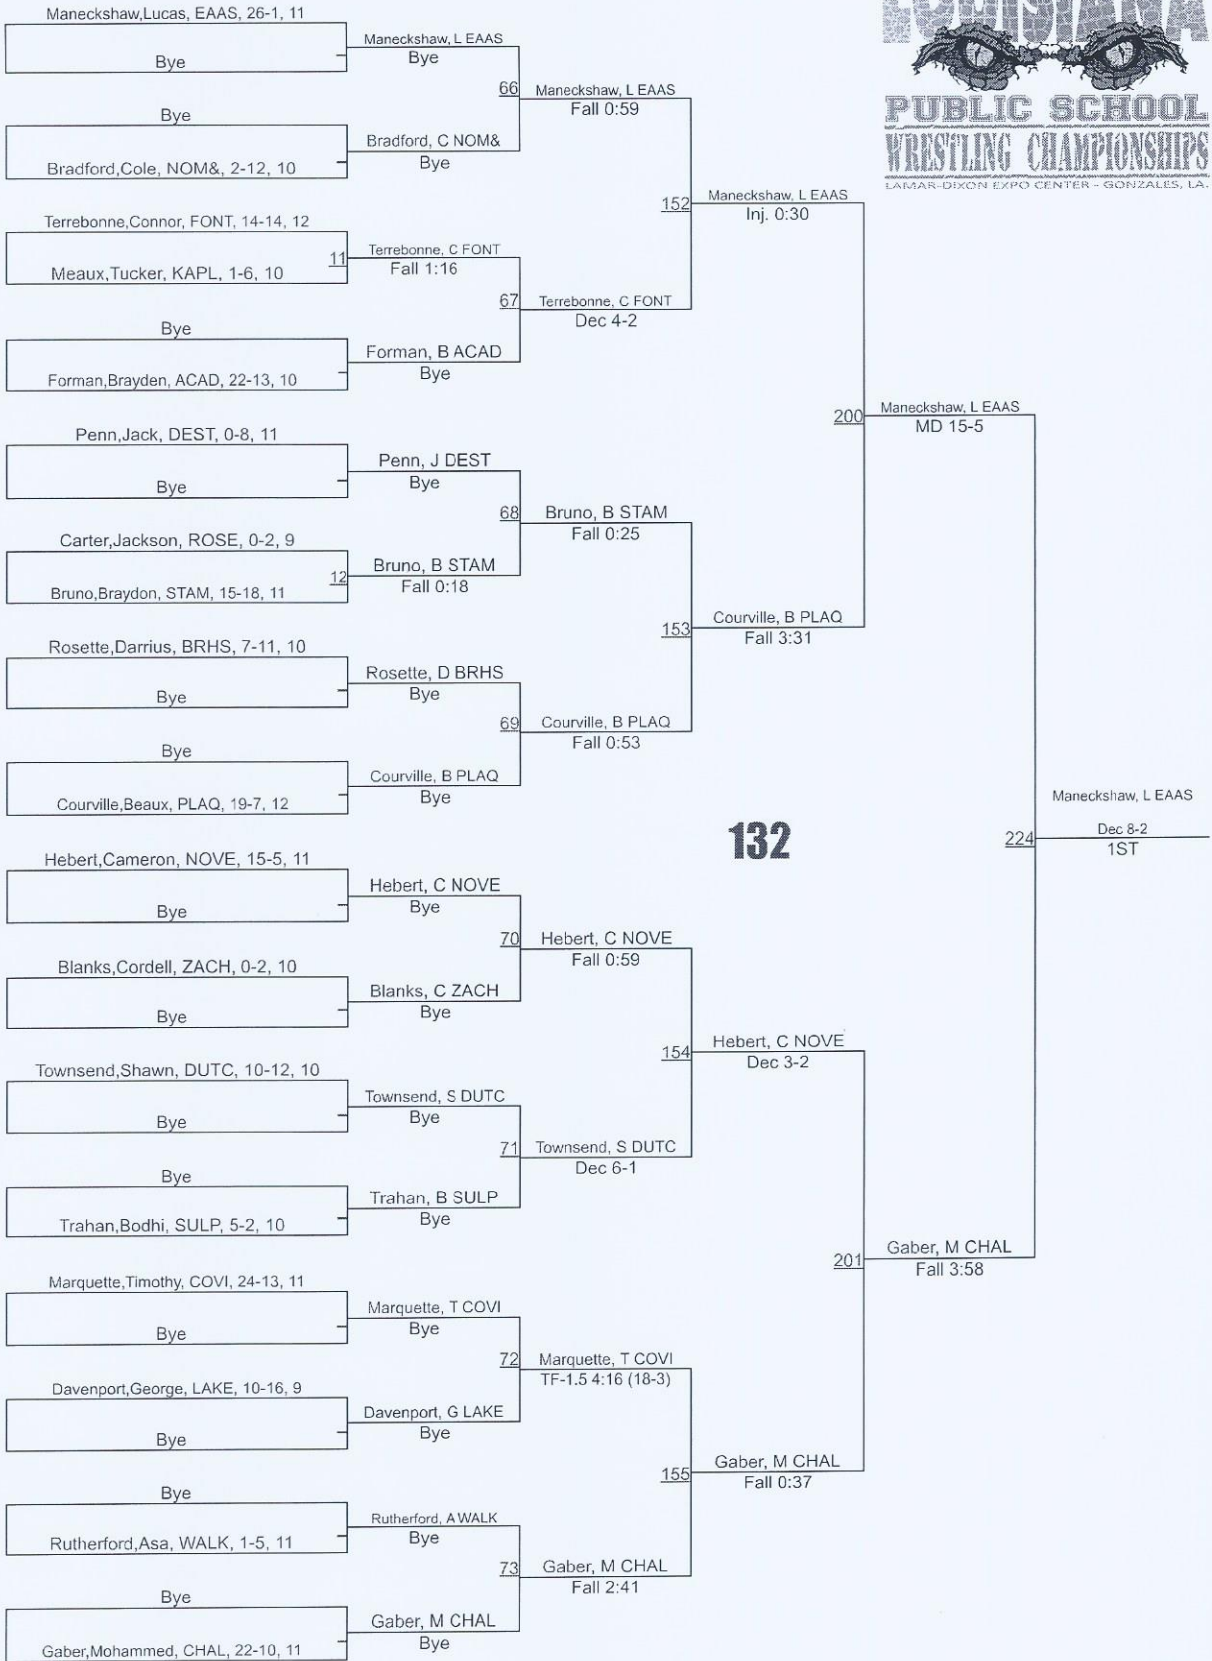

16	Mandeville	62.0
17	Comeaux	59.0
18	Destrehan	56.0
18	Terrebonne	56.0
20	North Vermilion	51.0
21	Plaquemine	46.0
22	Sulphur	44.0
23	Kaplan	41.0
24	Erath	28.0
25	DeQuincy	27.0
26	McDonogh #35	20.0
27	New Orleans Military & Maritime	13.0
28	Glen Oaks	12.0
29	Riverdale	10.0
30	Rosepine	8.0

PUBLIC SCHOOL WRESTLING CHAMPIONSHIPS  
LAMAR-DIXON EXPO CENTER - GONZALES, LA.

PUBLIC SCHOOL WRESTLING CHAMPIONSHIPS  
LAWAR-DIXON EXPO CENTER - SOUZALES, LA.

Andrews, C BECH  
 Fall 4:32  
 3RD

430

407 White, E ZACH  
 White, E ZACH  
 Dec 5-3  
 5TH