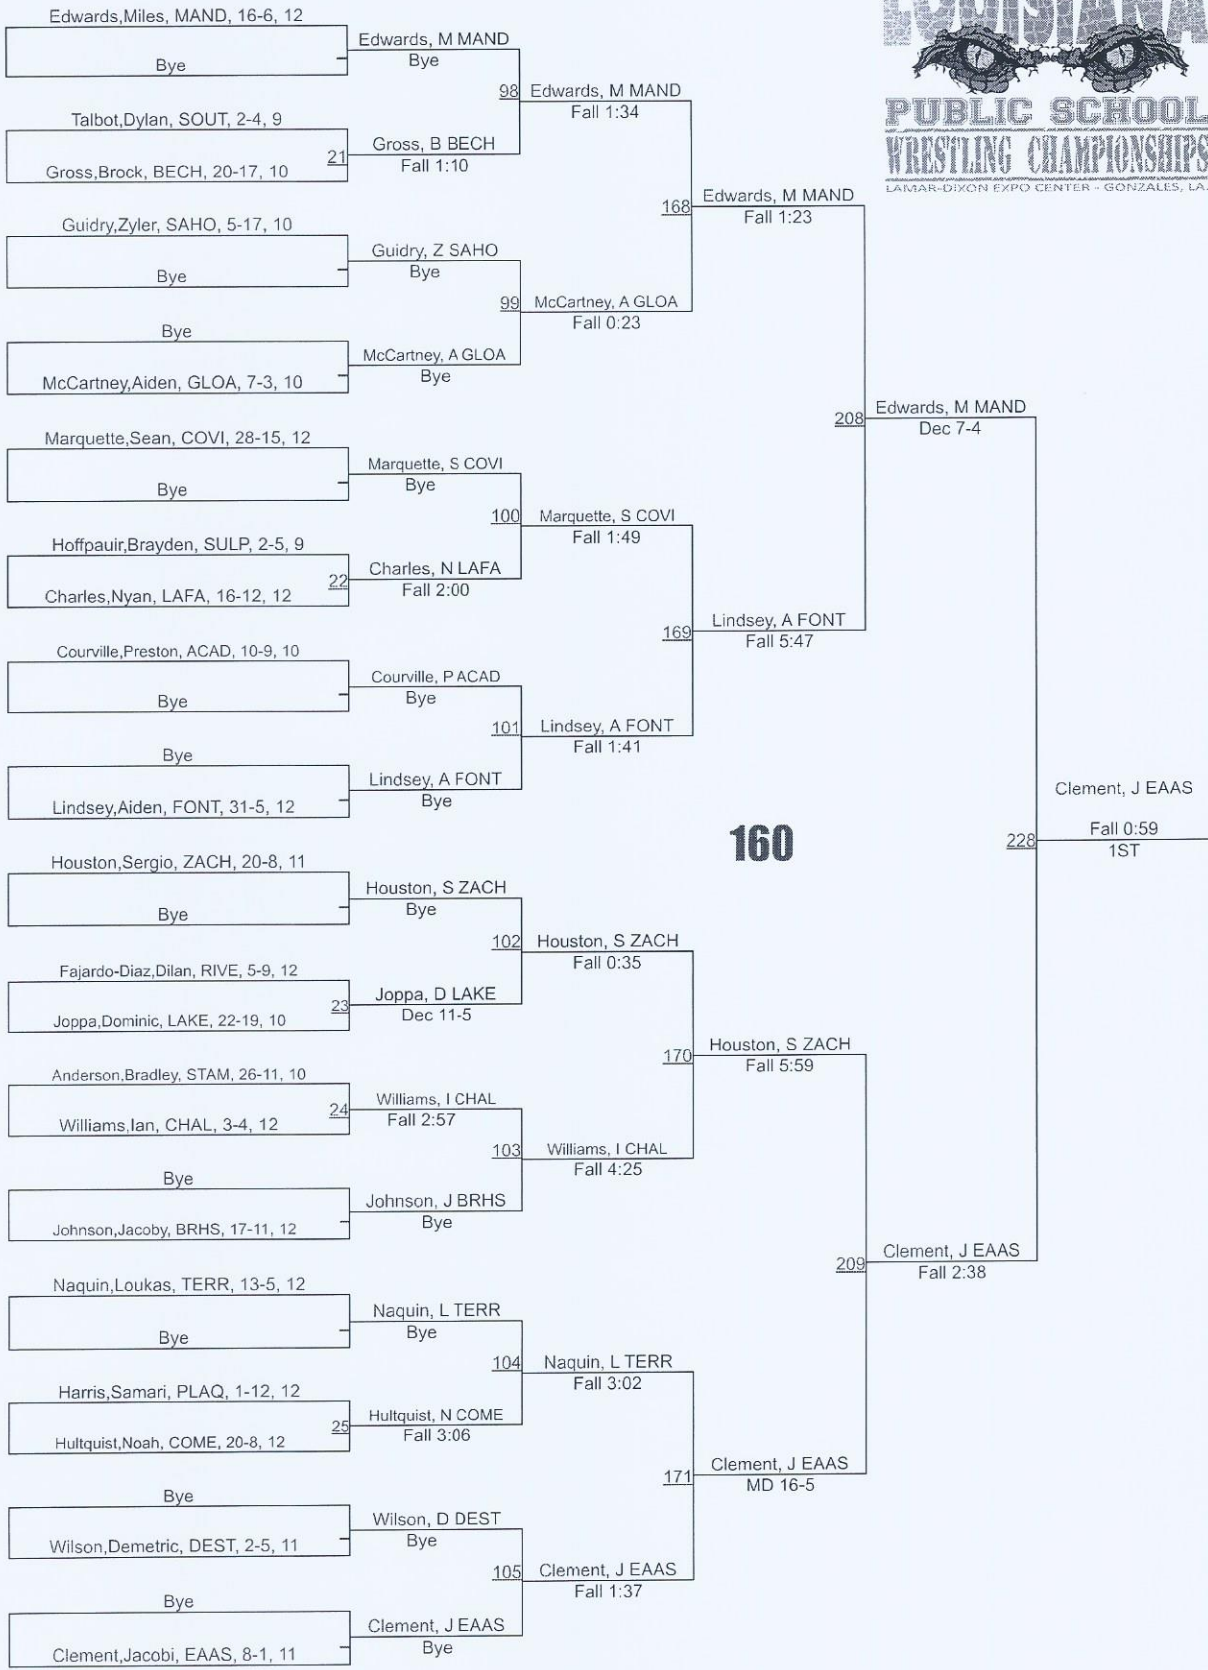

16	Mandeville	62.0
17	Comeaux	59.0
18	Destrehan	56.0
18	Terrebonne	56.0
20	North Vermilion	51.0
21	Plaquemine	46.0
22	Sulphur	44.0
23	Kaplan	41.0
24	Erath	28.0
25	DeQuincy	27.0
26	McDonogh #35	20.0
27	New Orleans Military & Maritime	13.0
28	Glen Oaks	12.0
29	Riverdale	10.0
30	Rosepine	8.0

444

408 Wakefield, J EAAS

**138**

**170**

DECEMBER 29-30, 2022

**195**

PUBLIC SCHOOL WRESTLING CHAMPIONSHIPS  
LAMAR DIXON EXPO CENTER - GONZALES, LA.