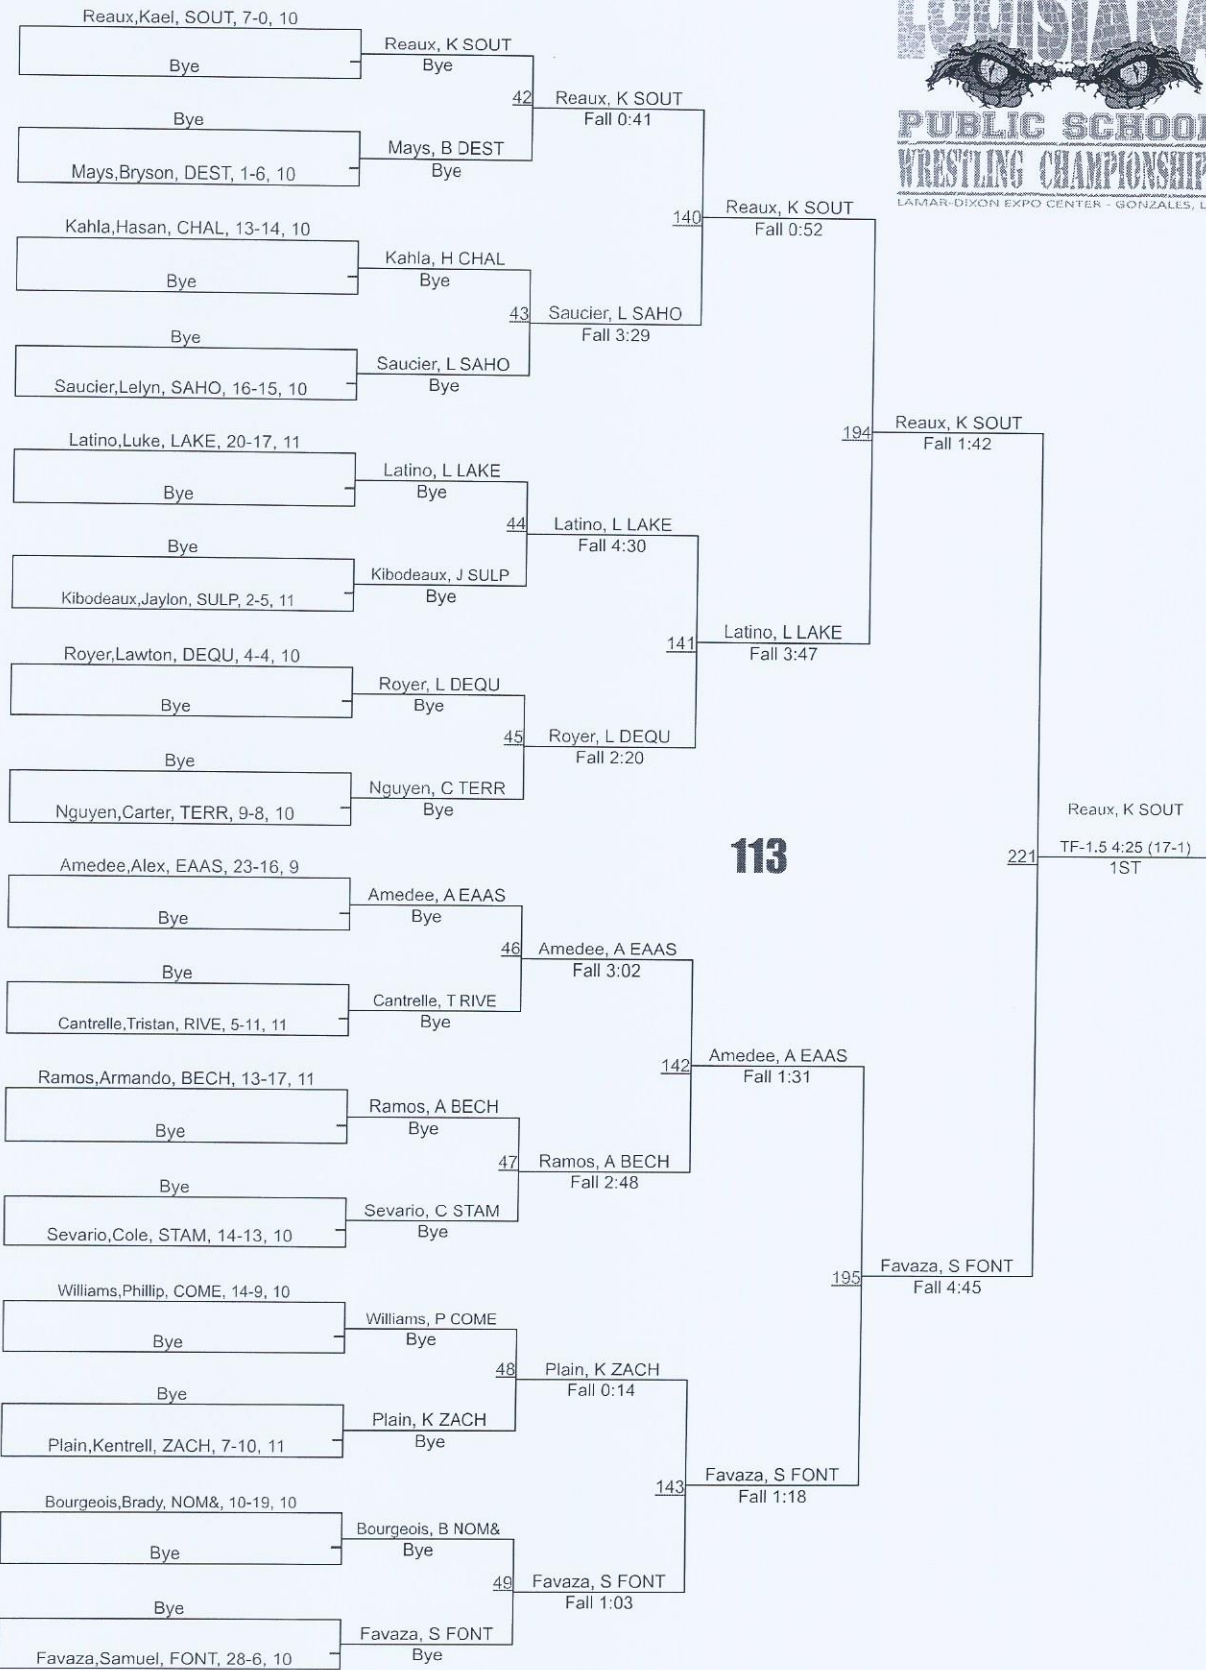

16	Mandeville	62.0
17	Comeaux	59.0
18	Destrehan	56.0
18	Terrebonne	56.0
20	North Vermilion	51.0
21	Plaquemine	46.0
22	Sulphur	44.0
23	Kaplan	41.0
24	Erath	28.0
25	DeQuincy	27.0
26	McDonogh #35	20.0
27	New Orleans Military & Maritime	13.0
28	Glen Oaks	12.0
29	Riverdale	10.0
30	Rosepine	8.0

**LOUISIANA**  
**PUBLIC SCHOOL**  
**WRESTLING CHAMPIONSHIPS**

LAMAR-DIXON EXPO CENTER - GONZALES, LA.

**106**

**LOUISIANA**  
**PUBLIC SCHOOL**  
**WRESTLING CHAMPIONSHIPS**  
LAMAR-DIXON EXPO CENTER - GONZALES, LA.