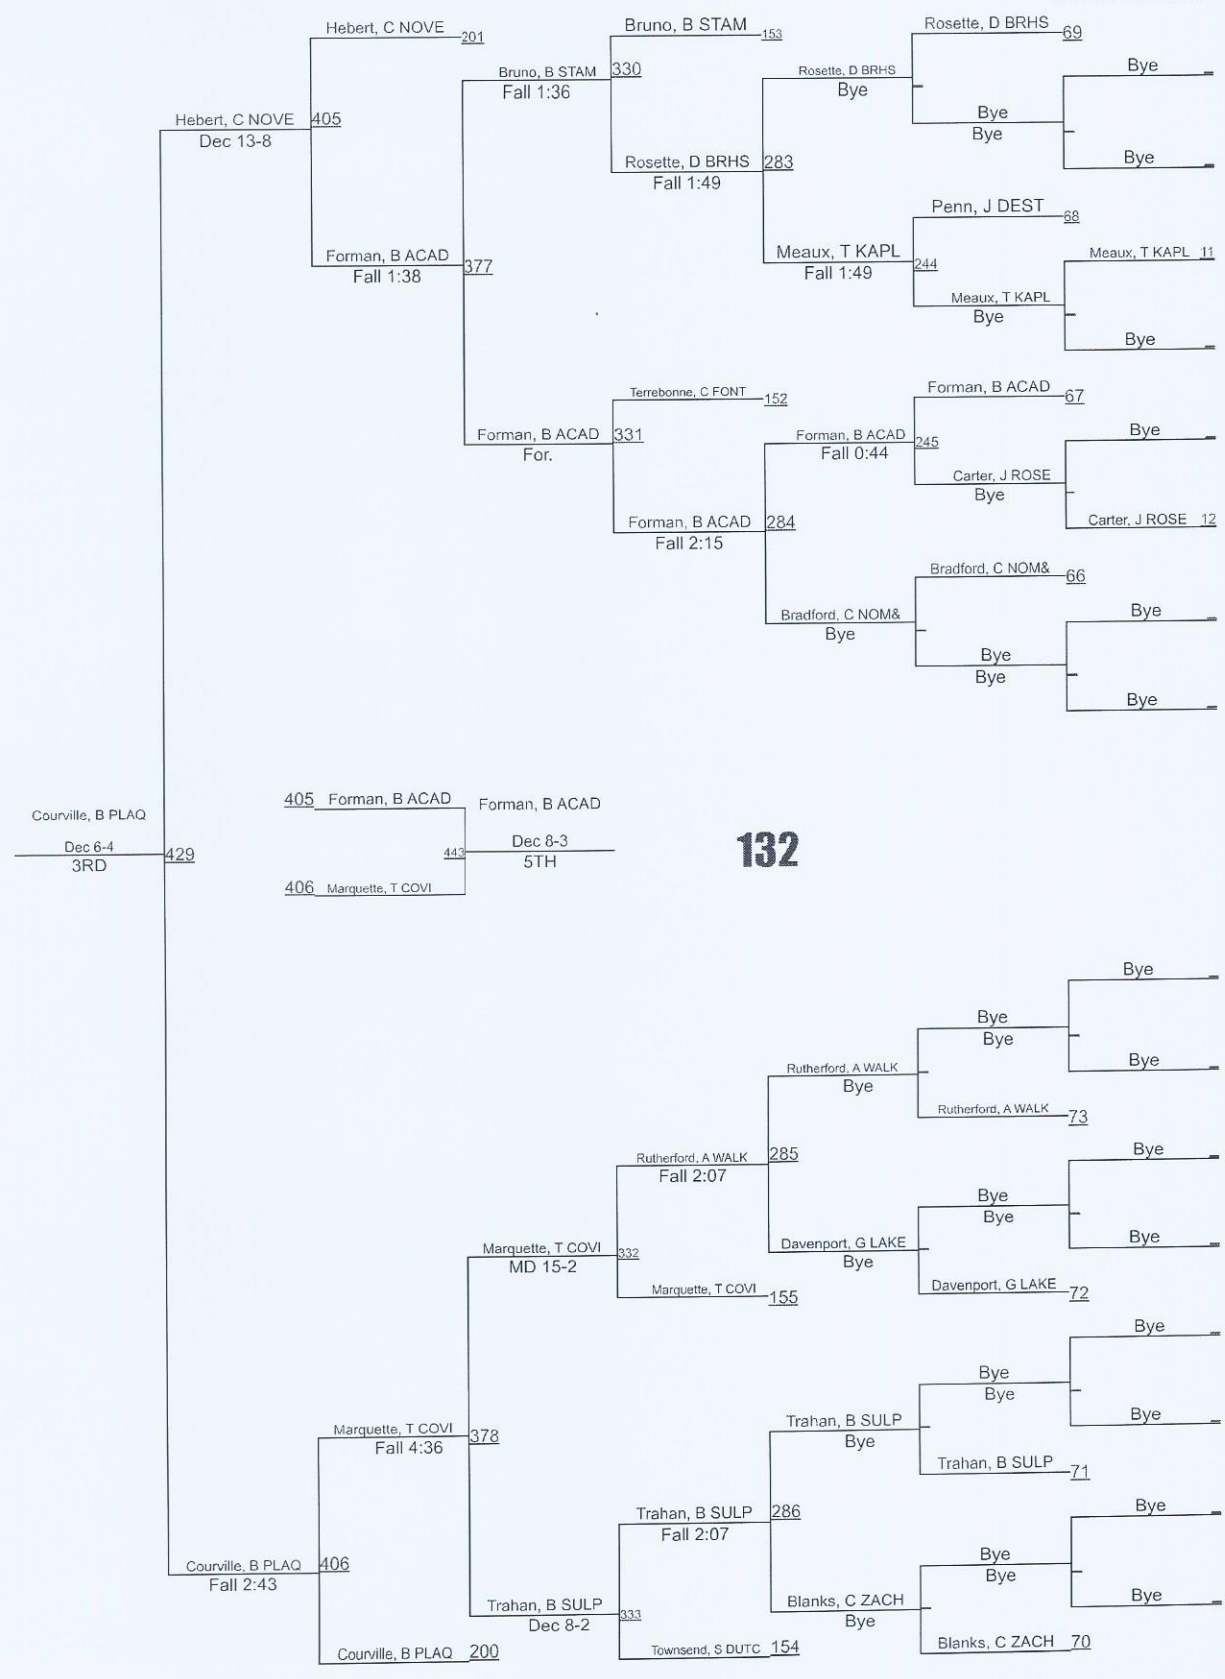

16	Mandeville	62.0
17	Comeaux	59.0
18	Destrehan	56.0
18	Terrebonne	56.0
20	North Vermilion	51.0
21	Plaquemine	46.0
22	Sulphur	44.0
23	Kaplan	41.0
24	Erath	28.0
25	DeQuincy	27.0
26	McDonogh #35	20.0
27	New Orleans Military & Maritime	13.0
28	Glen Oaks	12.0
29	Riverdale	10.0
30	Rosepine	8.0

PUBLIC SCHOOL WRESTLING CHAMPIONSHIPS  
LAMAR-DIXON EXPO CENTER - GONZALES, LA.

PUBLIC SCHOOL WRESTLING CHAMPIONSHIPS  
LAWAR-DIXON EXPO CENTER - SOUZALES, LA.

Andrews, C BECH  
 Fall 4:32  
 3RD

430

407 White, E ZACH  
 White, E ZACH  
 Dec 5-3  
 5TH