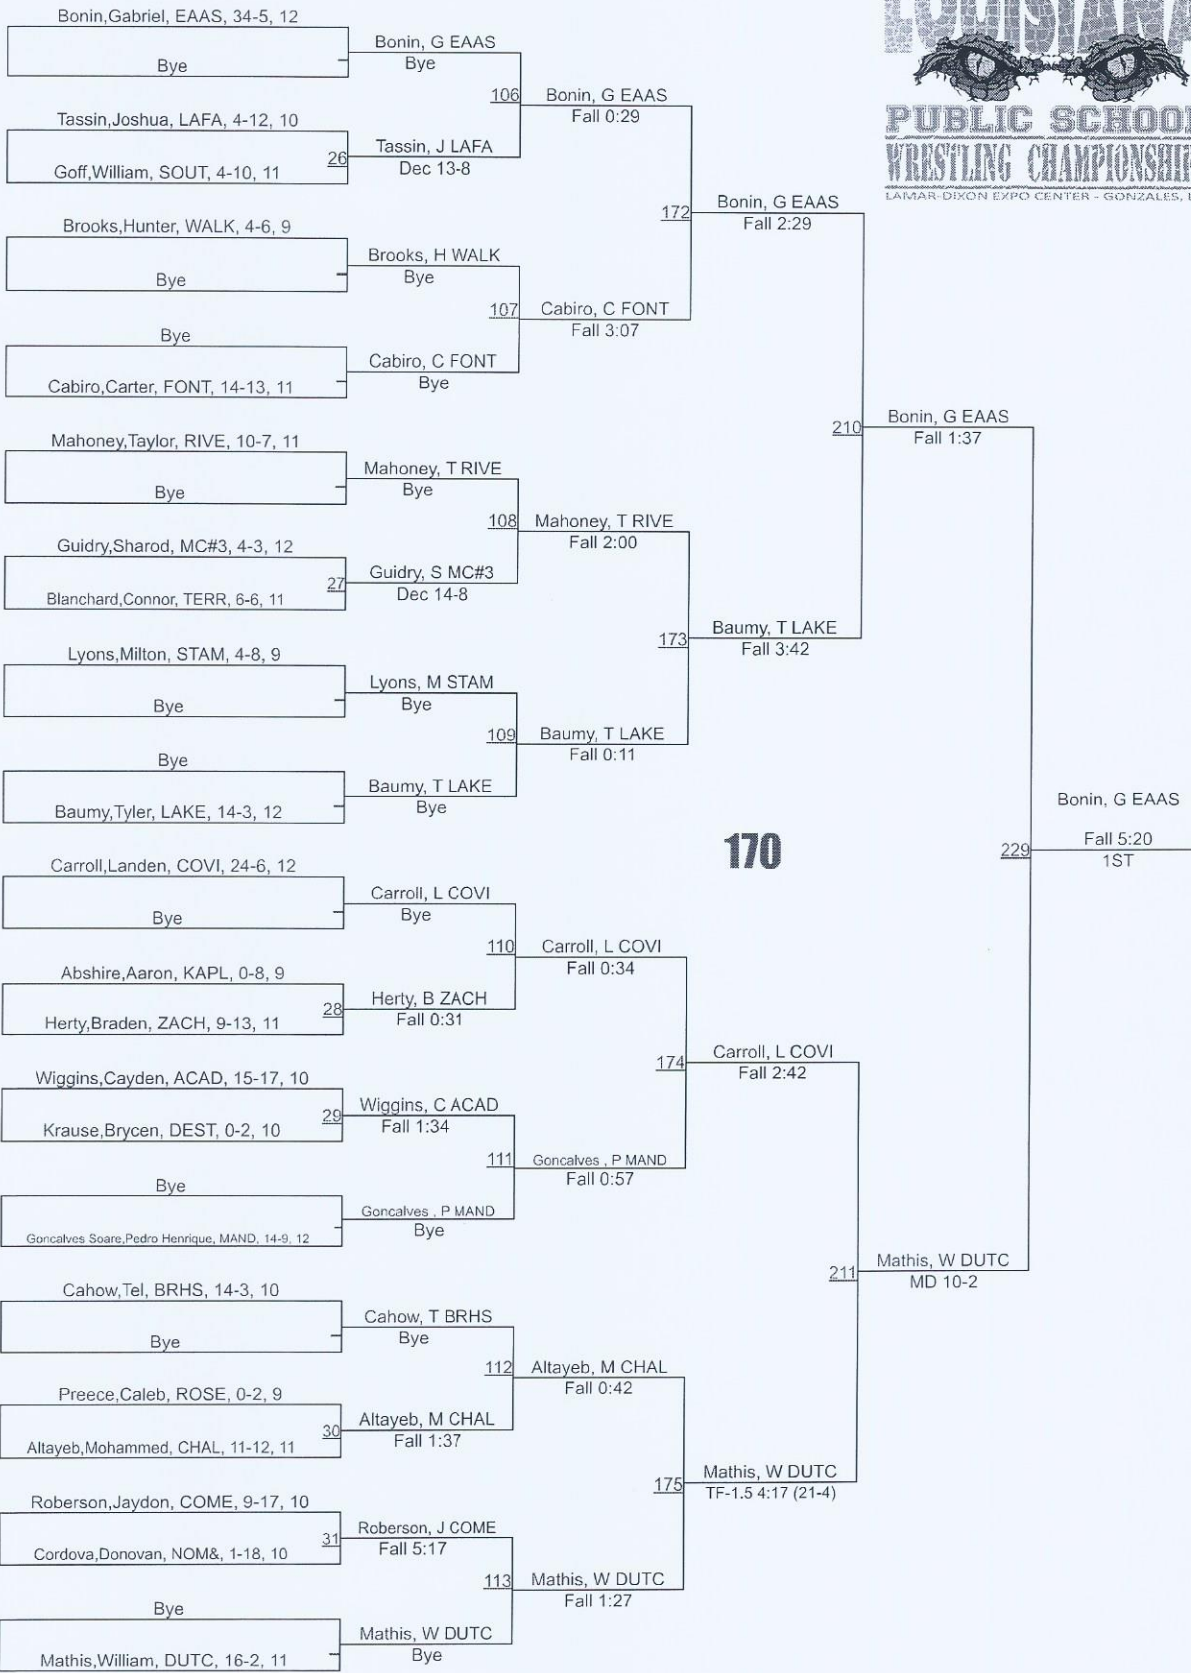

16	Mandeville	62.0
17	Comeaux	59.0
18	Destrehan	56.0
18	Terrebonne	56.0
20	North Vermilion	51.0
21	Plaquemine	46.0
22	Sulphur	44.0
23	Kaplan	41.0
24	Erath	28.0
25	DeQuincy	27.0
26	McDonogh #35	20.0
27	New Orleans Military & Maritime	13.0
28	Glen Oaks	12.0
29	Riverdale	10.0
30	Rosepine	8.0

444

408 Wakefield, J EAAS

**138**

**170**

DECEMBER 29-30, 2022

**195**

PUBLIC SCHOOL WRESTLING CHAMPIONSHIPS  
LAMAR DIXON EXPO CENTER - GONZALES, LA.