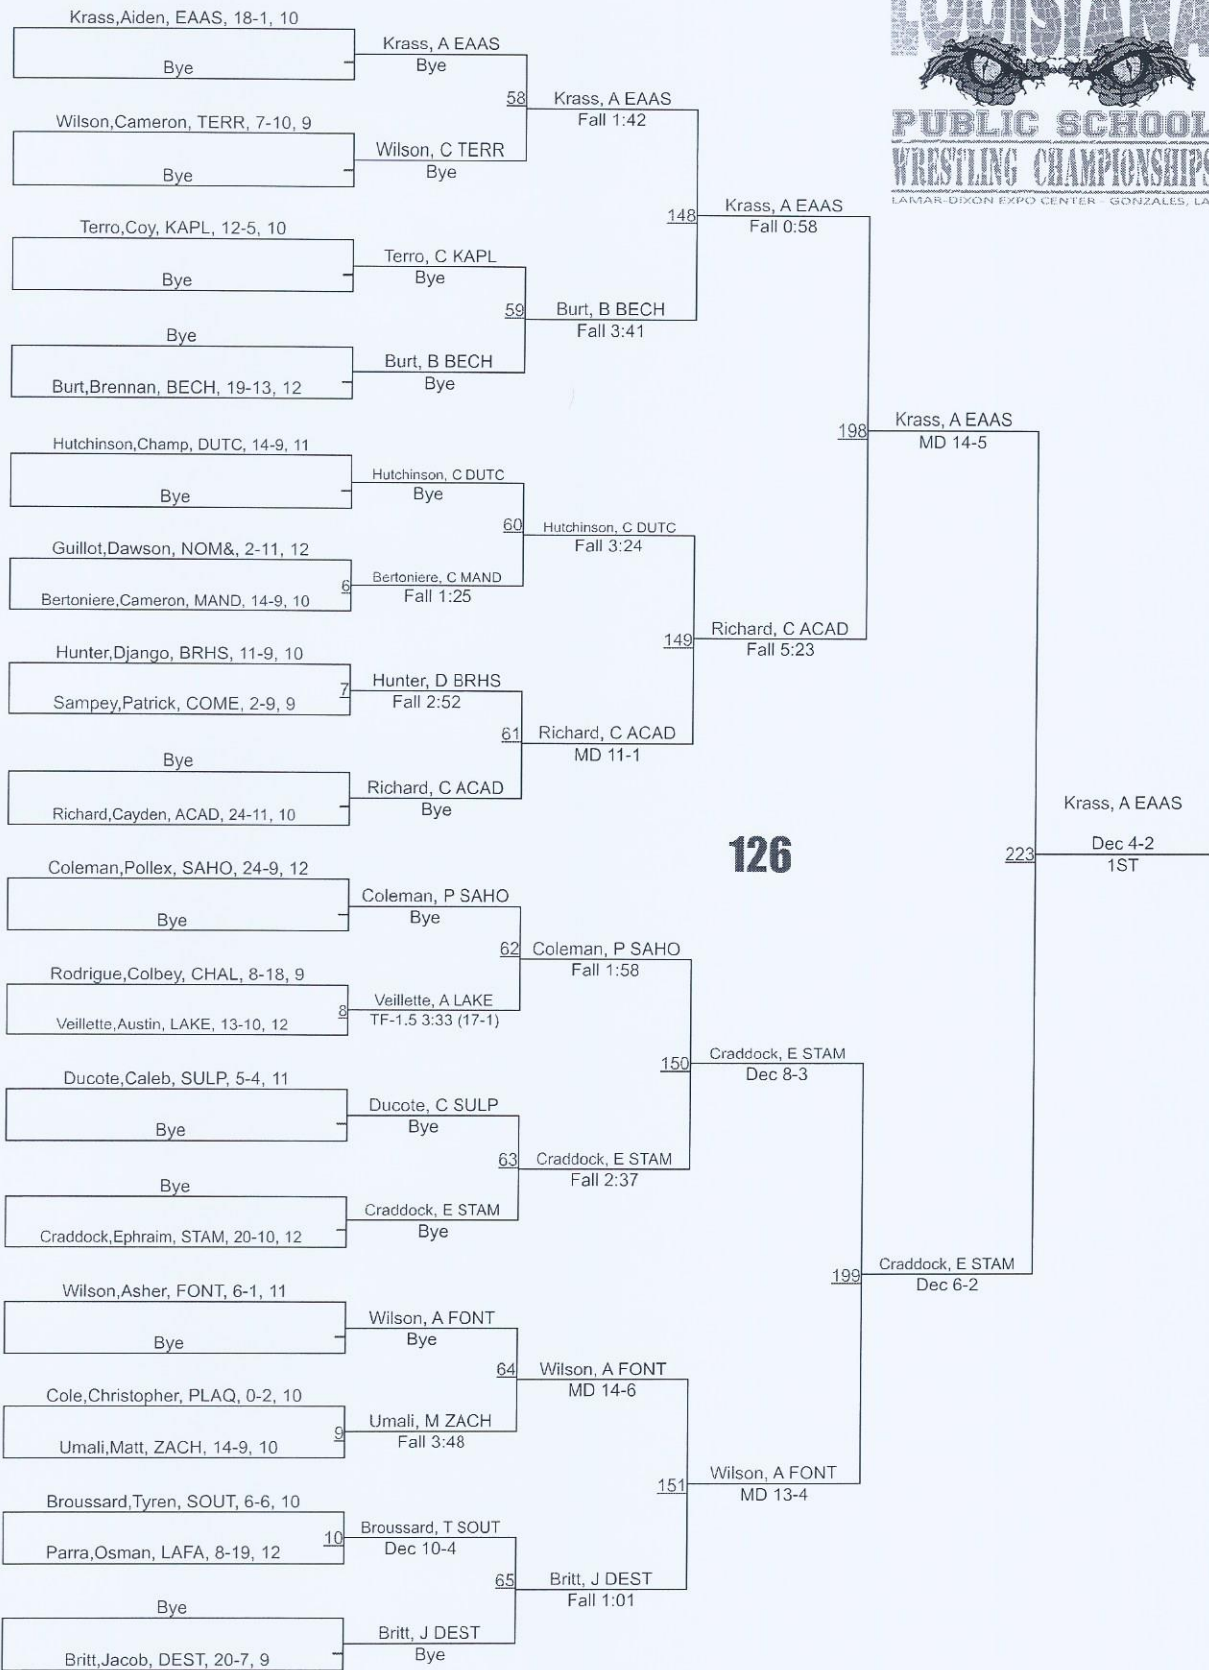

PUBLIC SCHOOL WRESTLING CHAMPIONSHIPS
LAMAR-DIXON EXPO CENTER - GONZALES, LA.