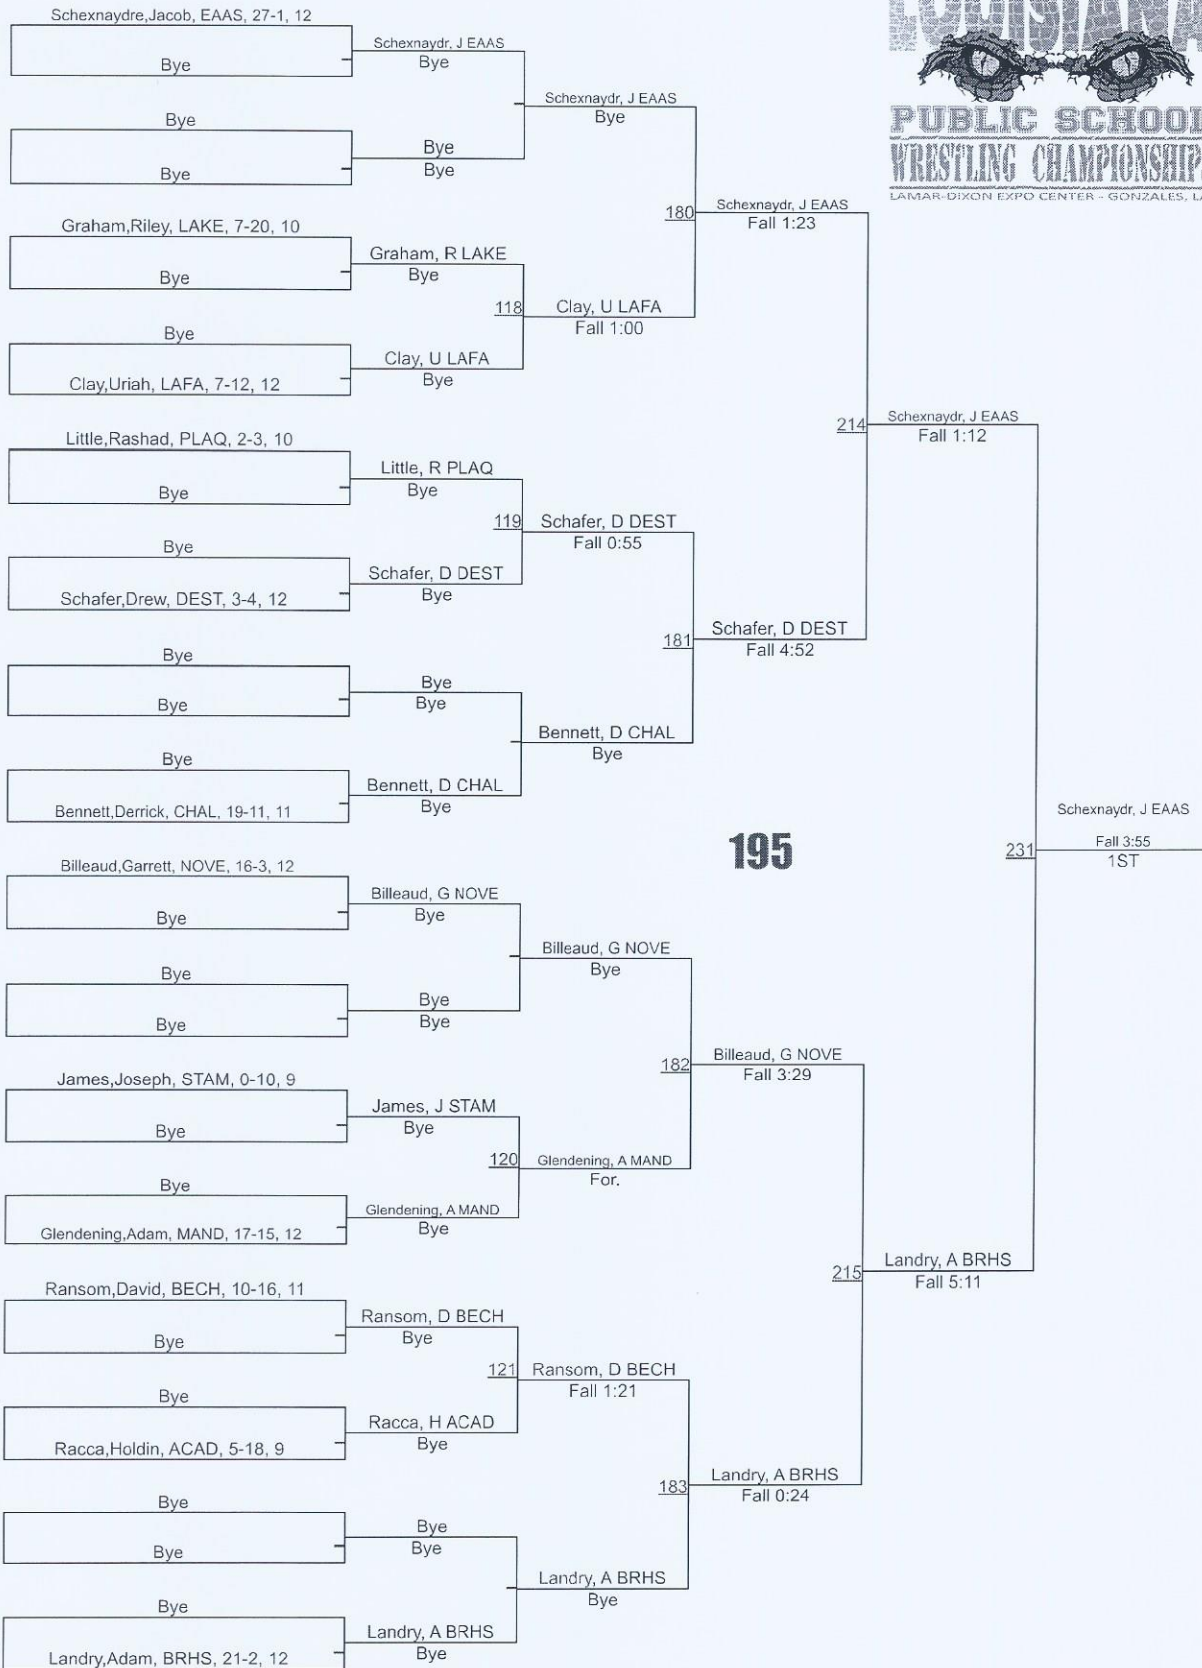

16	Mandeville	62.0
17	Comeaux	59.0
18	Destrehan	56.0
18	Terrebonne	56.0
20	North Vermilion	51.0
21	Plaquemine	46.0
22	Sulphur	44.0
23	Kaplan	41.0
24	Erath	28.0
25	DeQuincy	27.0
26	McDonogh #35	20.0
27	New Orleans Military & Maritime	13.0
28	Glen Oaks	12.0
29	Riverdale	10.0
30	Rosepine	8.0

444

408 Wakefield, J EAAS

**138**

**170**

DECEMBER 29-30, 2022

**195**

PUBLIC SCHOOL WRESTLING CHAMPIONSHIPS  
LAMAR DIXON EXPO CENTER - GONZALES, LA.