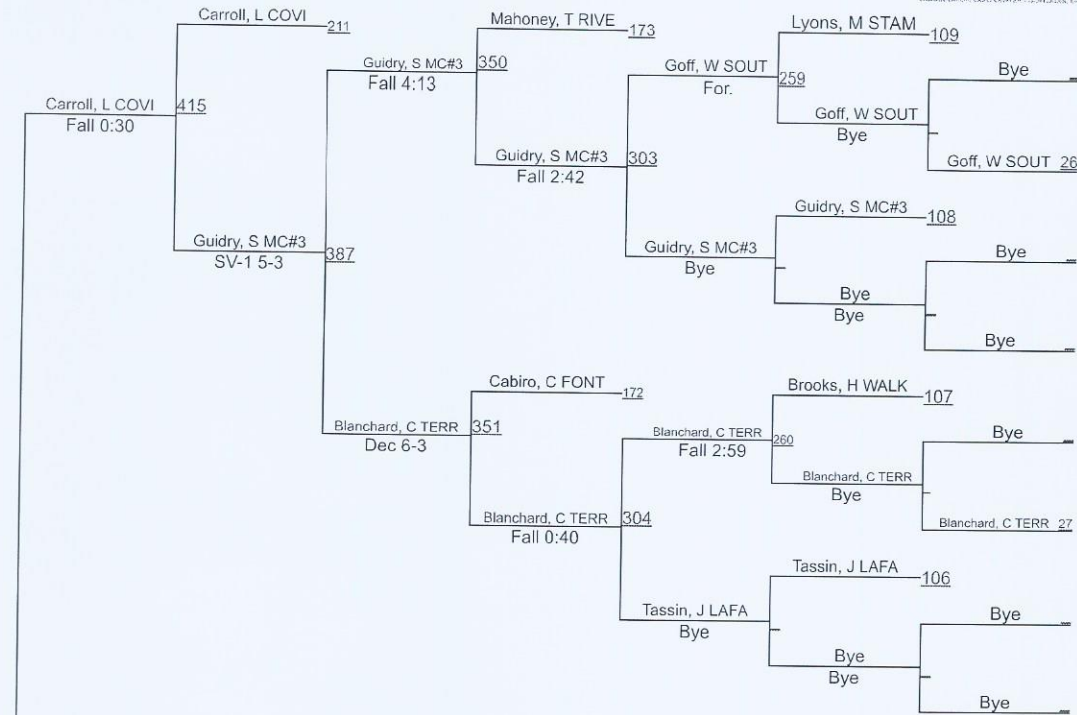

444

408 Wakefield, J EAAS

**138**

**170**

DECEMBER 29-30, 2022

**195**

PUBLIC SCHOOL WRESTLING CHAMPIONSHIPS  
LAMAR DIXON EXPO CENTER - GONZALES, LA.