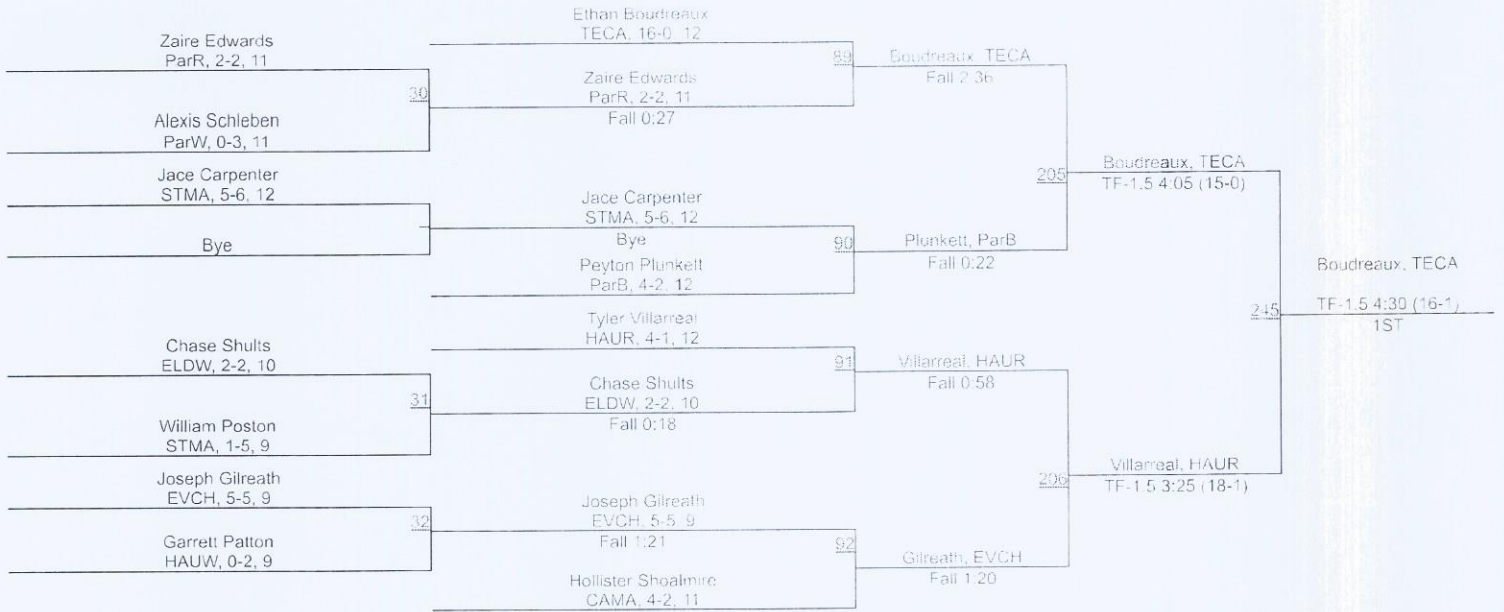

2022 Riot on the Red

12/03/2022

Team Scores

1	Teurlings Catholic	236.0
2	Parkway Black	197.5
3	Haughton Red	140.5
4	Evangel Christian	134.0
5	El Dorado White	108.0
6	Caddo Magnet	93.5
7	Parkway White	83.0
8	C.E. Byrd	79.0
9	Bossier	66.0
10	Parkway Red	59.5
11	Haughton White	31.0
12	St. Mary's	21.0
13	El Dorado Purple	10.0

The Riot on the Red

The Riot on the Red

152