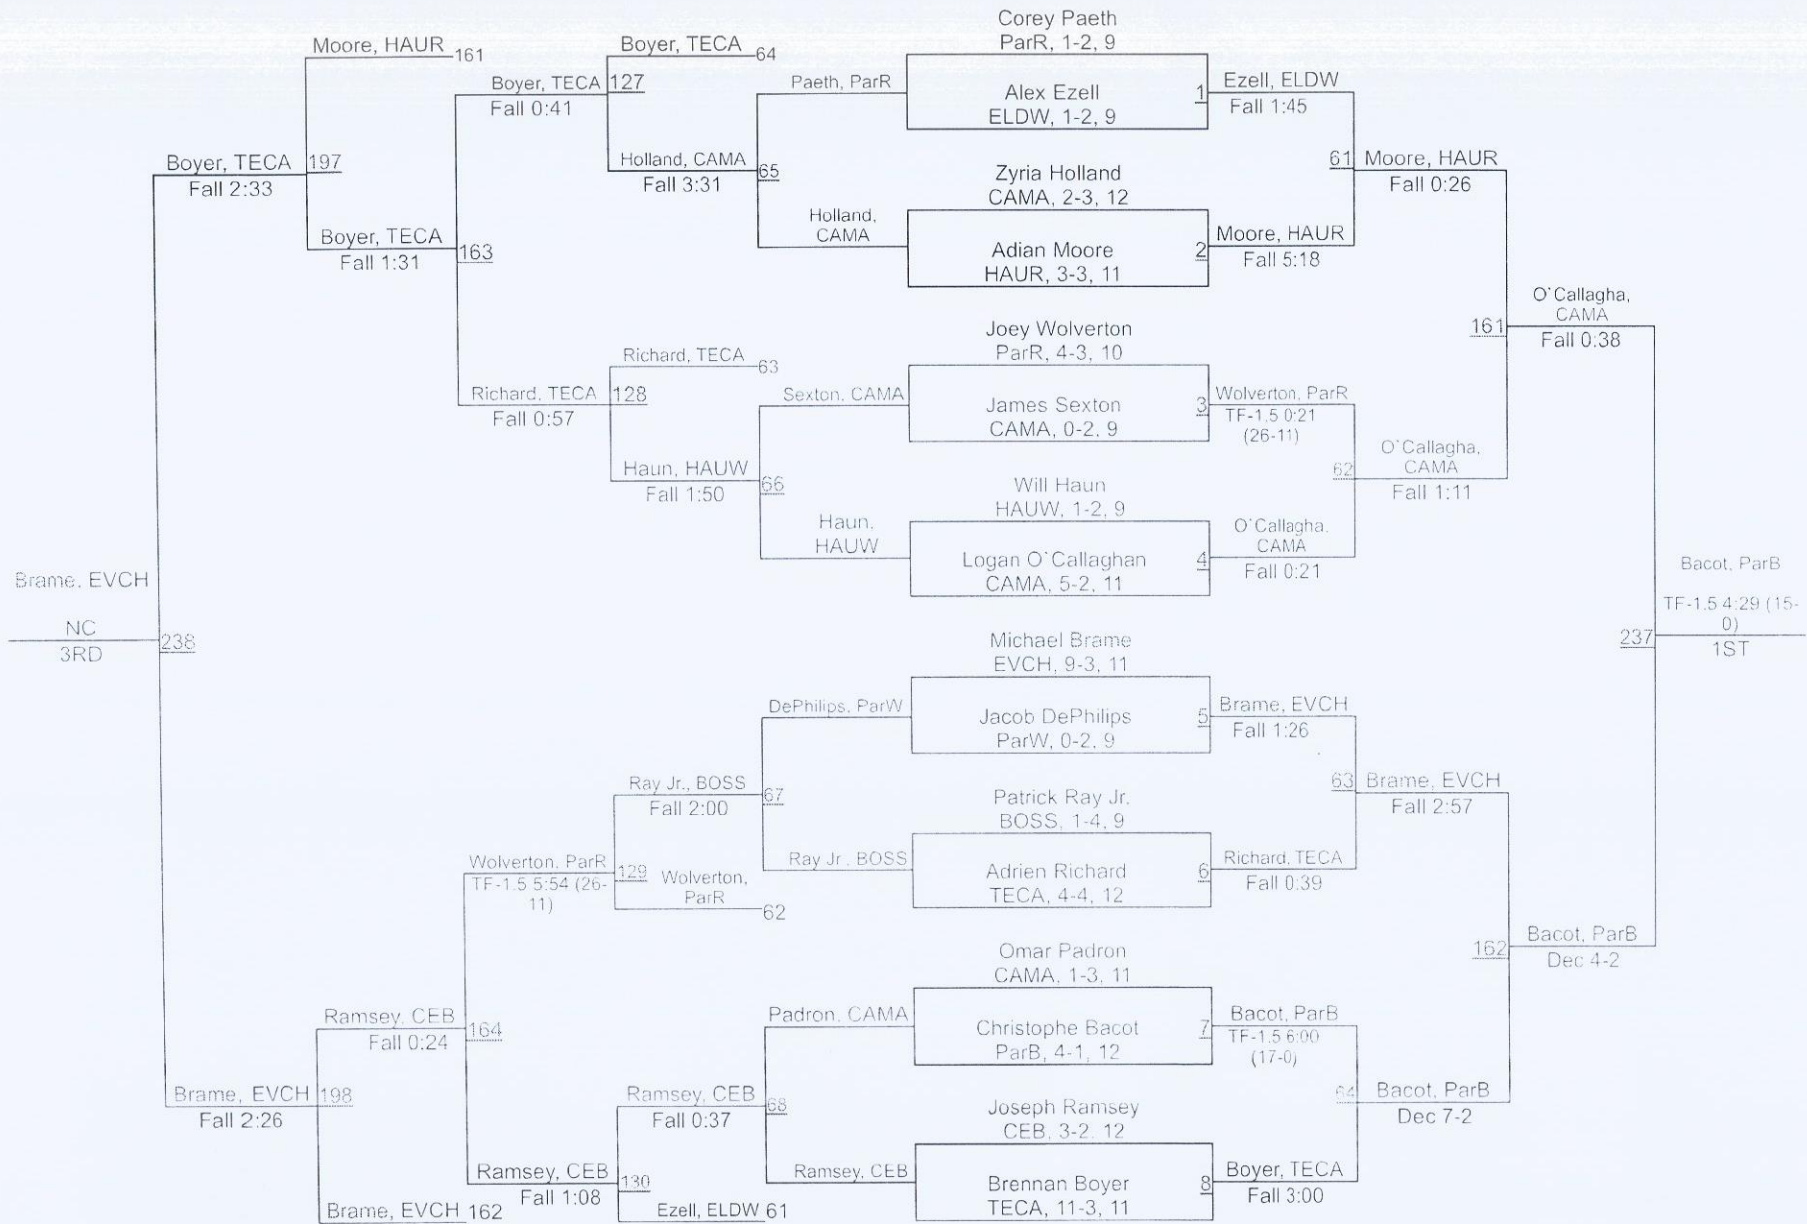

2022 Riot on the Red

12/03/2022

Team Scores

1	Teurlings Catholic	236.0
2	Parkway Black	197.5
3	Haughton Red	140.5
4	Evangel Christian	134.0
5	El Dorado White	108.0
6	Caddo Magnet	93.5
7	Parkway White	83.0
8	C.E. Byrd	79.0
9	Bossier	66.0
10	Parkway Red	59.5
11	Haughton White	31.0
12	St. Mary's	21.0
13	El Dorado Purple	10.0

The Riot on the Red

The Riot on the Red

152