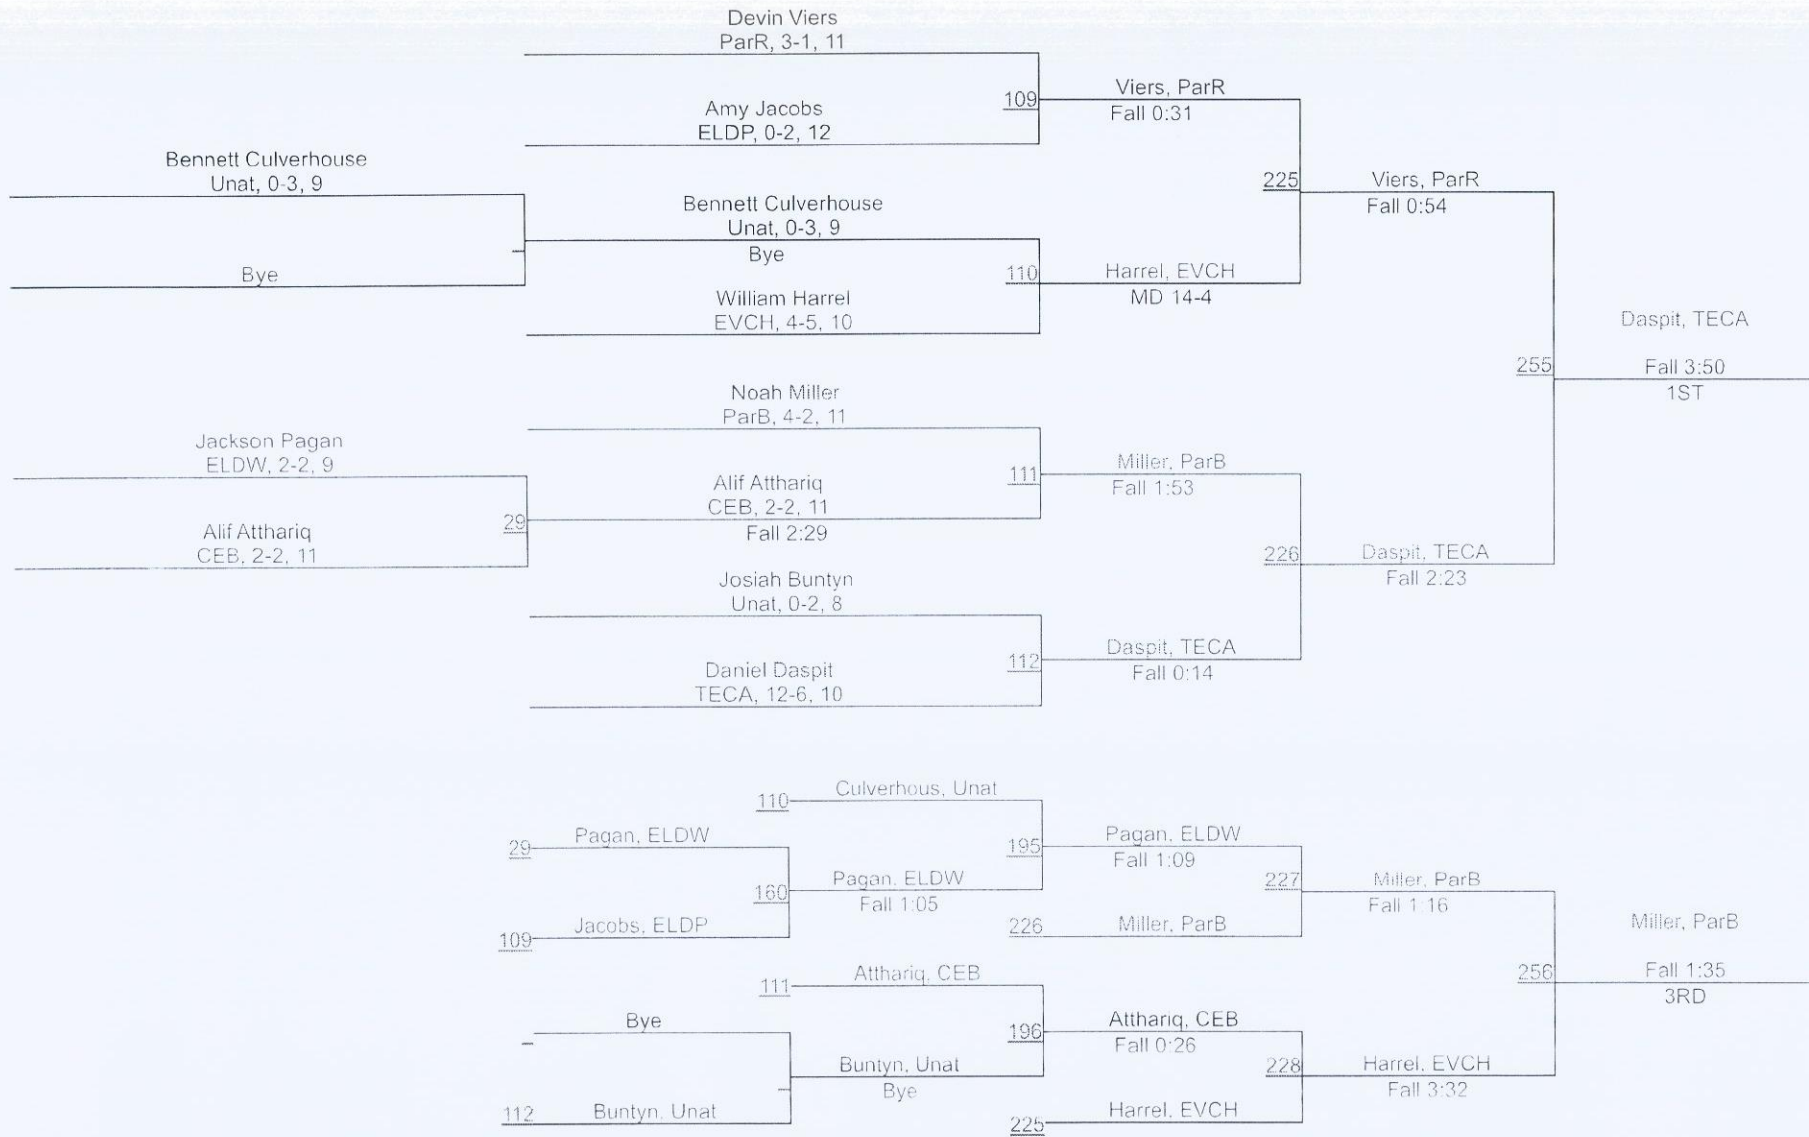

2022 Riot on the Red

12/03/2022

Team Scores

1	Teurlings Catholic	236.0
2	Parkway Black	197.5
3	Haughton Red	140.5
4	Evangel Christian	134.0
5	El Dorado White	108.0
6	Caddo Magnet	93.5
7	Parkway White	83.0
8	C.E. Byrd	79.0
9	Bossier	66.0
10	Parkway Red	59.5
11	Haughton White	31.0
12	St. Mary's	21.0
13	El Dorado Purple	10.0

The Riot on the Red

The Riot on the Red

152