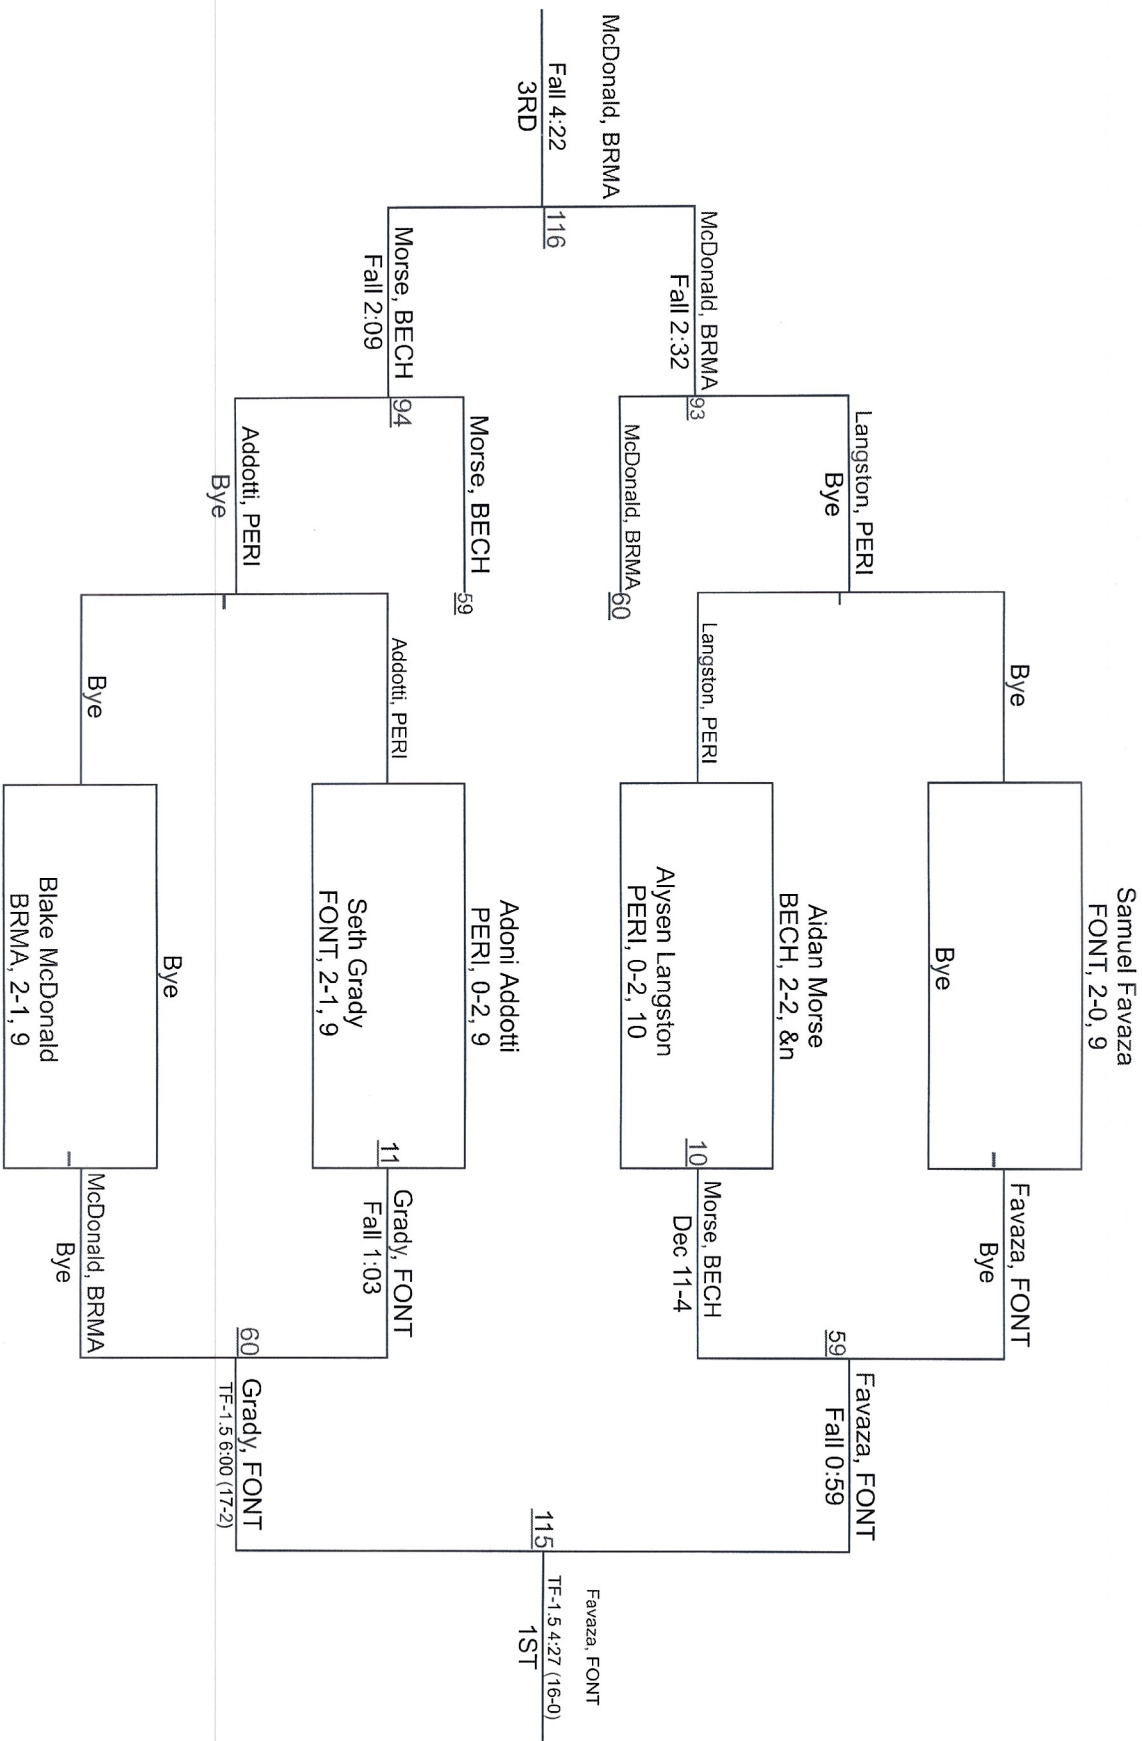

Team Scores

1	Fontainebleau	126.5
2	Brother Martin	119.0
3	Pearl River	86.0
4	Covington	78.0
5	Belle Chasse	67.5
6	Chalmette	64.0
7	New Orleans Military and Maritime Academy	60.0
8	Mandeville	57.0
9	John Ehret	30.0
10	North Pontotoc	18.0

Rumble on the River

106

Armando Ramos
BECH, 0-1, 10

Fontenot, FONT

117

Fall 2:46
1ST

Christophe Fontenot
FONT, 1-0, 12

Rumble on the River

120

Rumble on the River

126

Rumble on the River

Rumble on the River

Rumble on the River

145

Rumble on the River