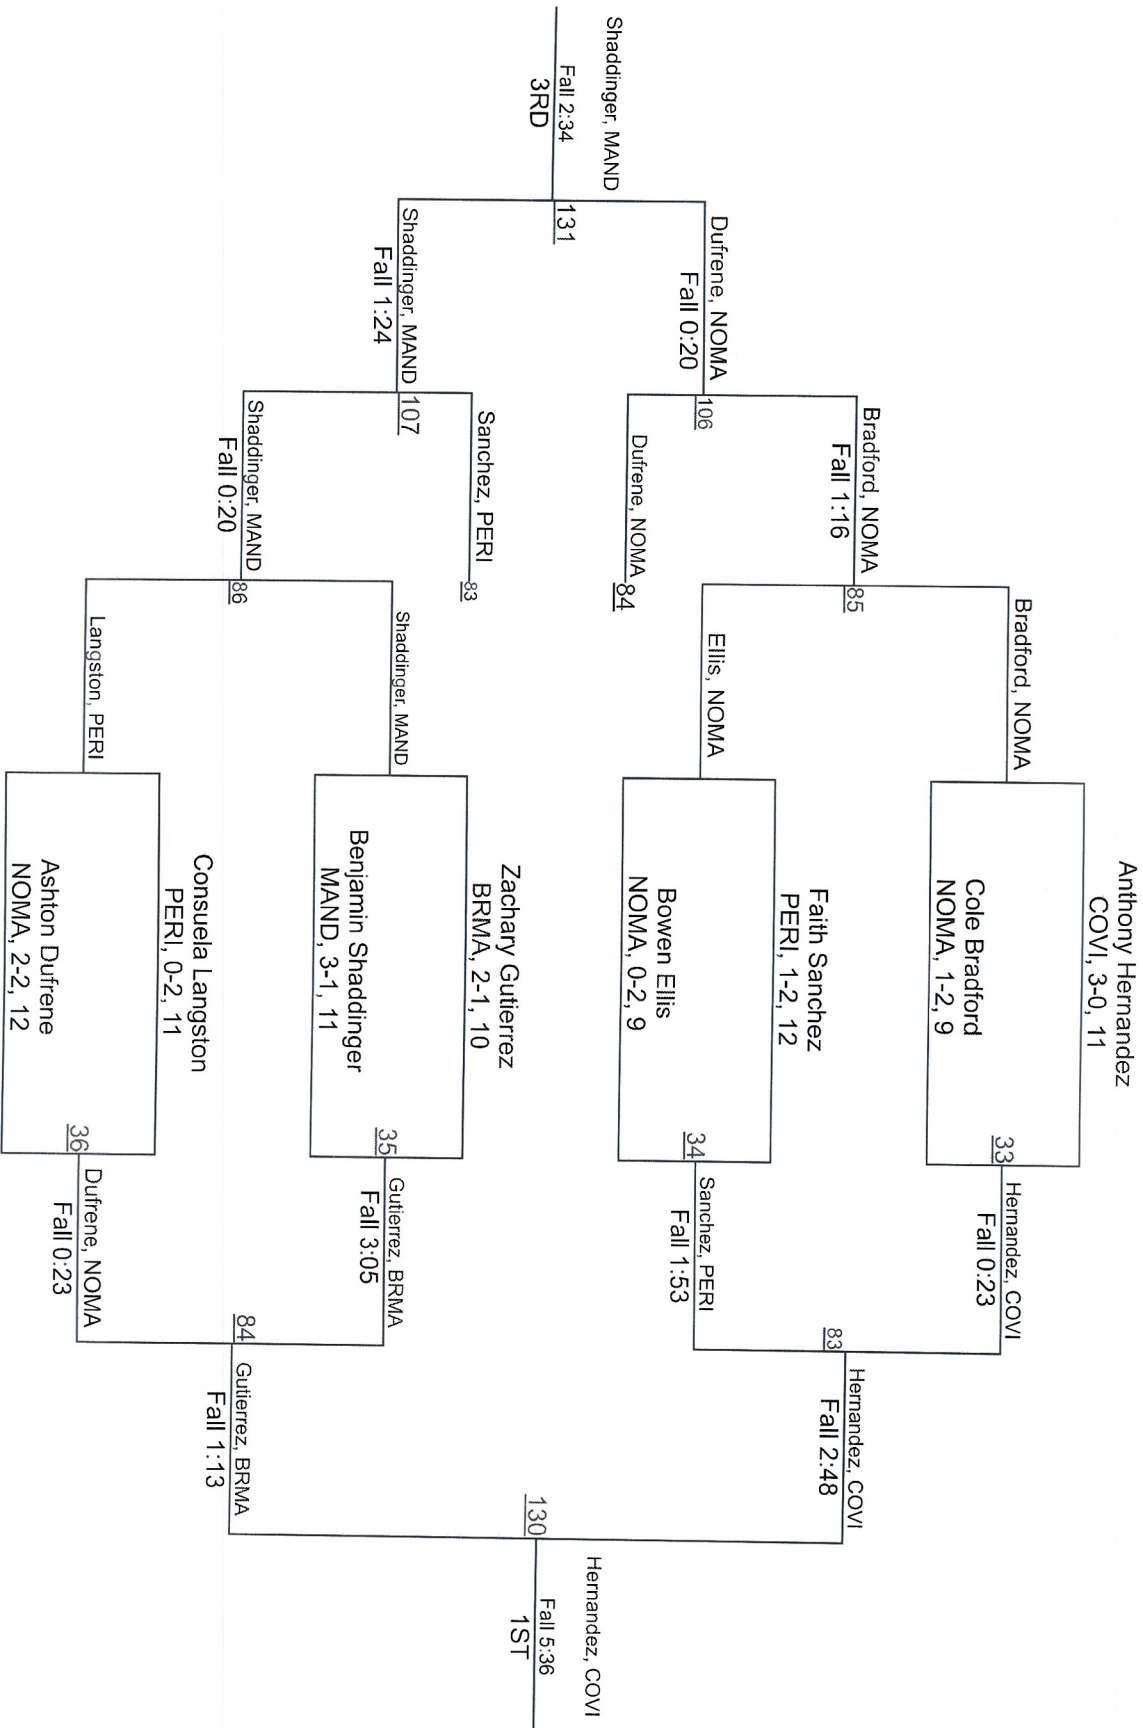

Rumble on the River

106

Armando Ramos
BECH, 0-1, 10

Fontenot, FONT

117

Fall 2:46
1ST

Christophe Fontenot
FONT, 1-0, 12

Rumble on the River

120

Rumble on the River

126

Rumble on the River

Rumble on the River

Rumble on the River

145

Rumble on the River

152

Rumble on the River

170

Round 1

Bourgeois, PERI

37

Bourgeois, PERI
Fall 3:15

Dutsch, COVI