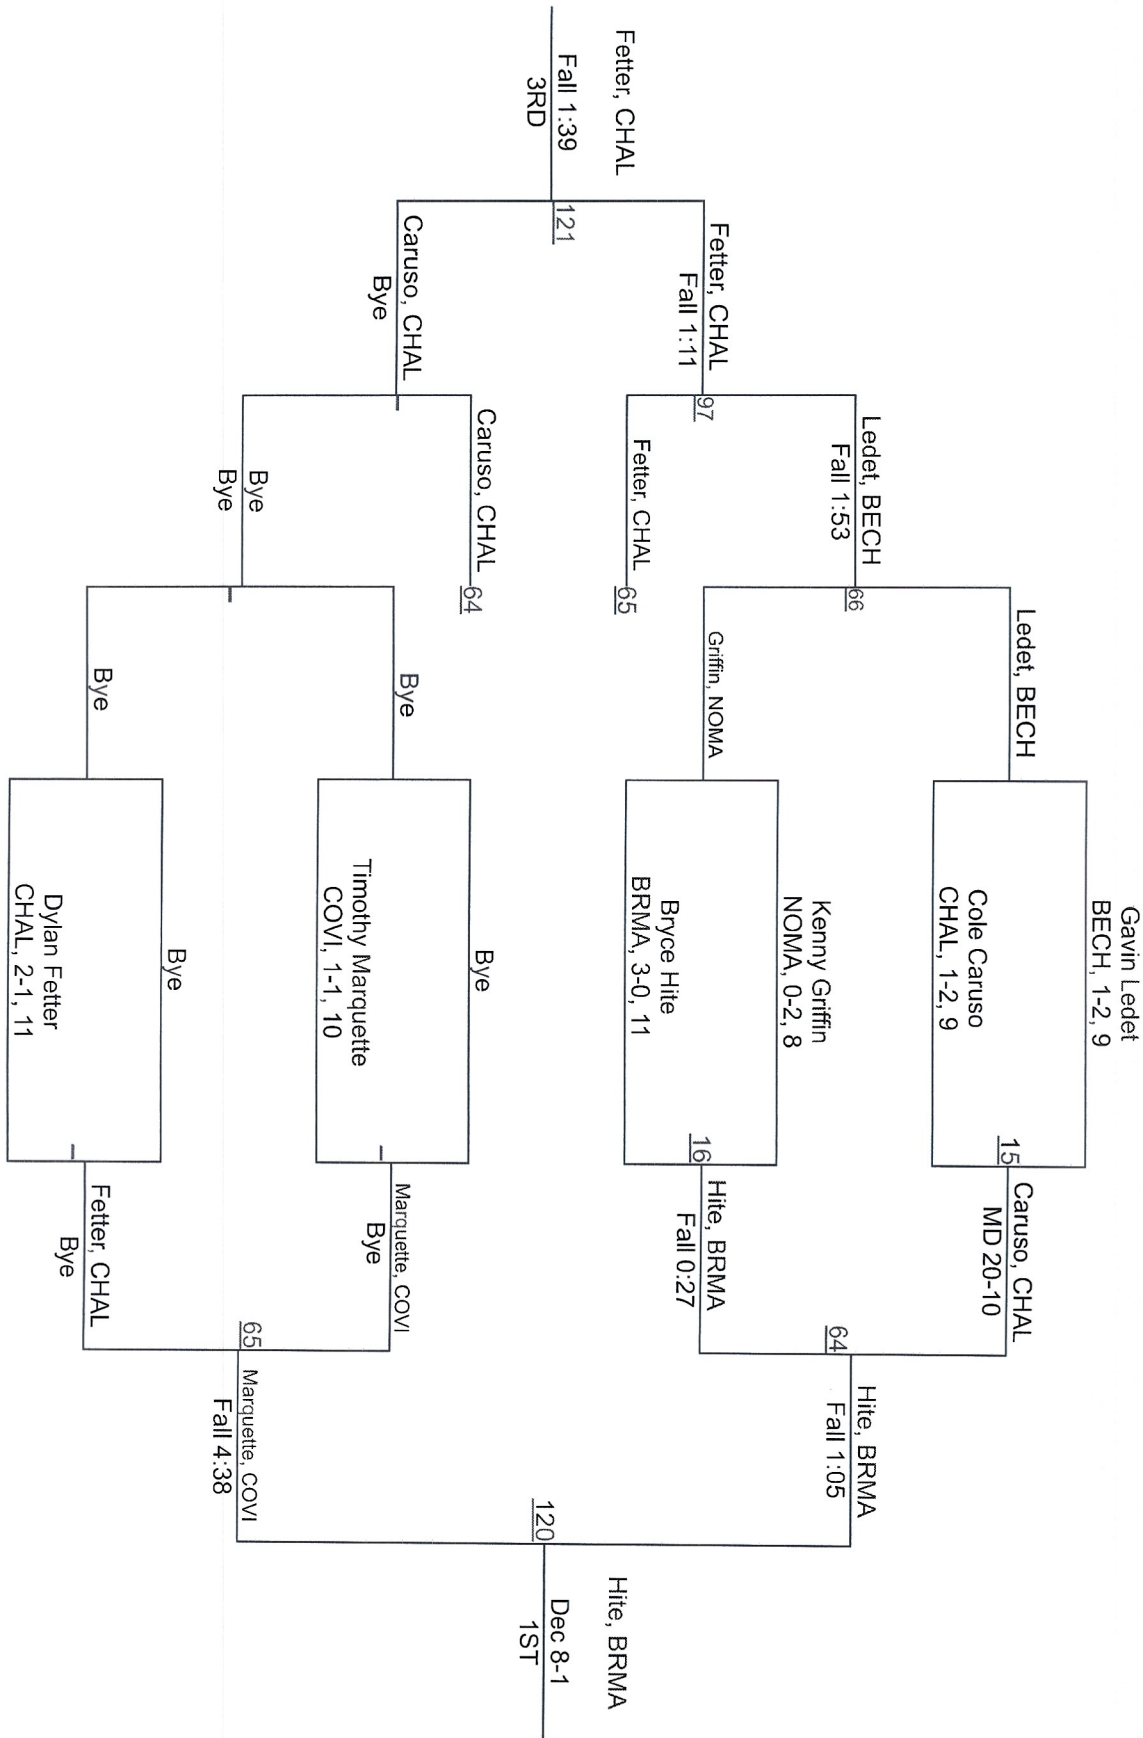

Rumble on the River

106

Armando Ramos
BECH, 0-1, 10

Fontenot, FONT

117

Fall 2:46
1ST

Christophe Fontenot
FONT, 1-0, 12

Rumble on the River

120

Rumble on the River

126

Rumble on the River

Rumble on the River

Rumble on the River

145

Rumble on the River