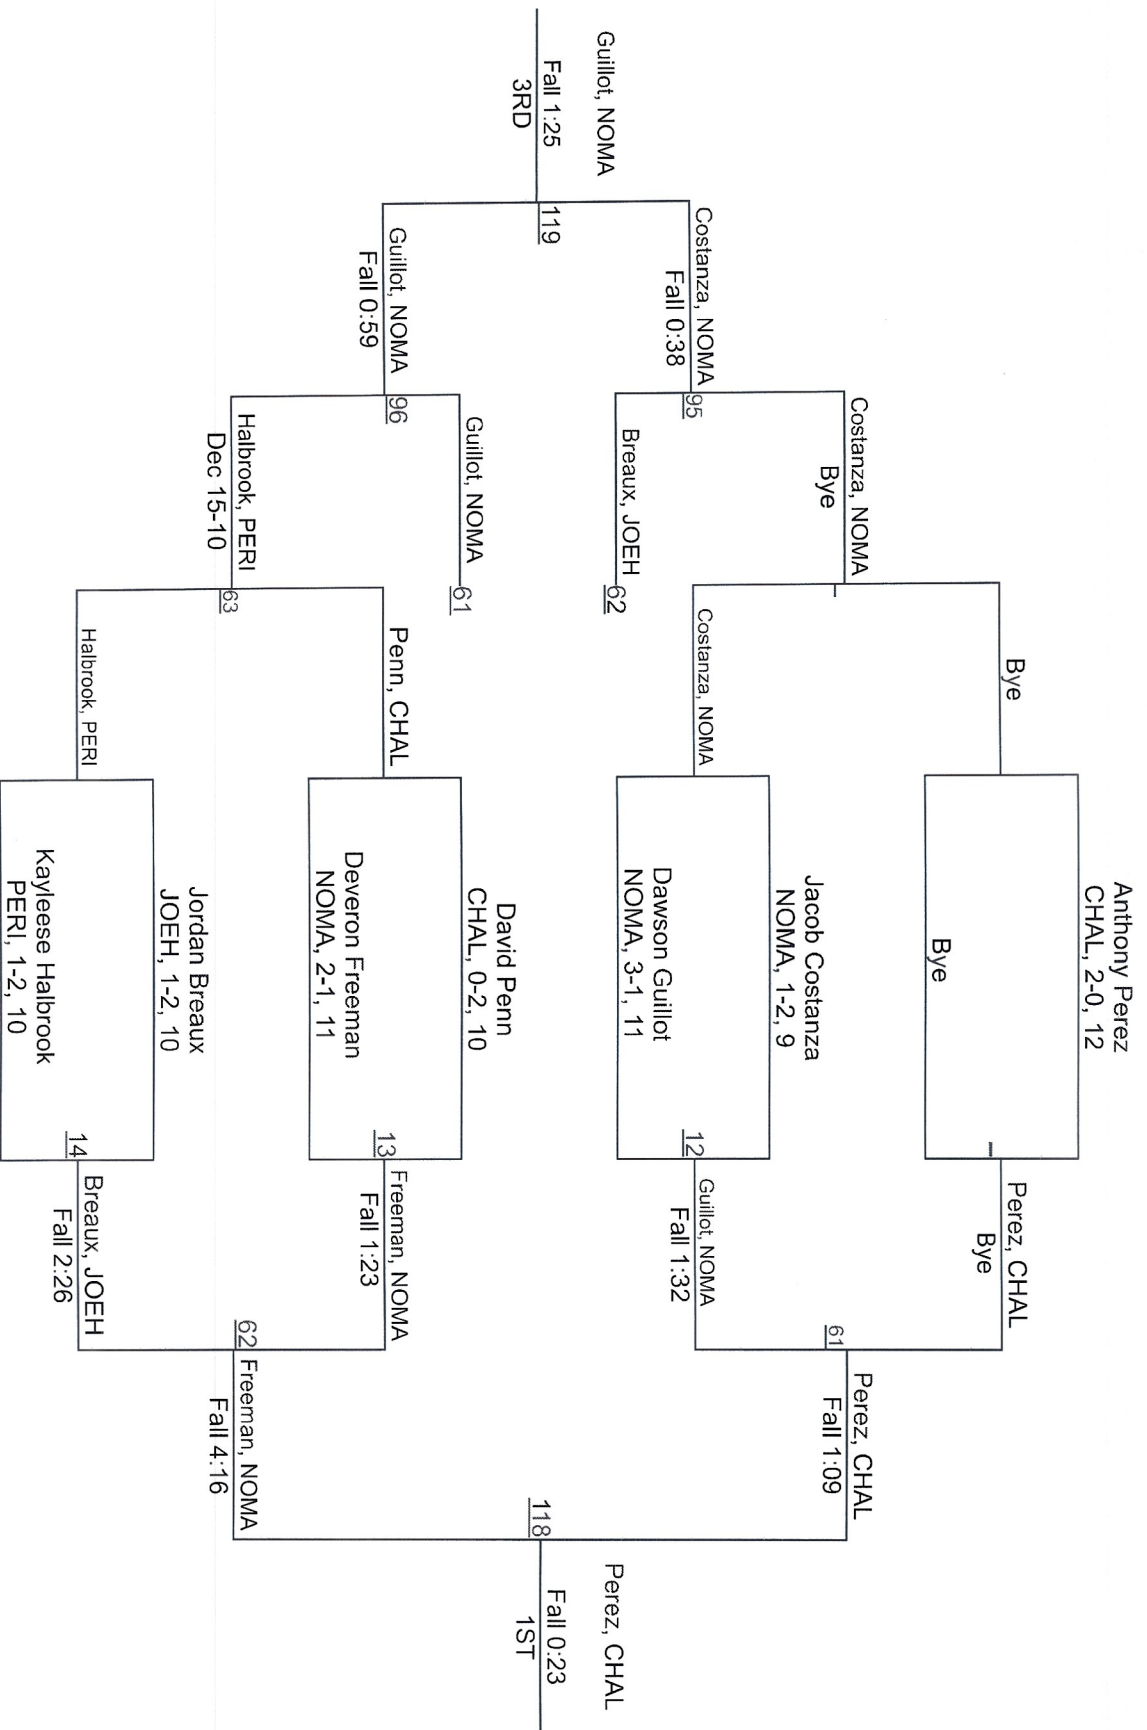

Rumble on the River

106

Armando Ramos
BECH, 0-1, 10

Fontenot, FONT

117

Fall 2:46
1ST

Christophe Fontenot
FONT, 1-0, 12

Rumble on the River

120

Rumble on the River

126

Rumble on the River

Rumble on the River

Rumble on the River

145

Rumble on the River