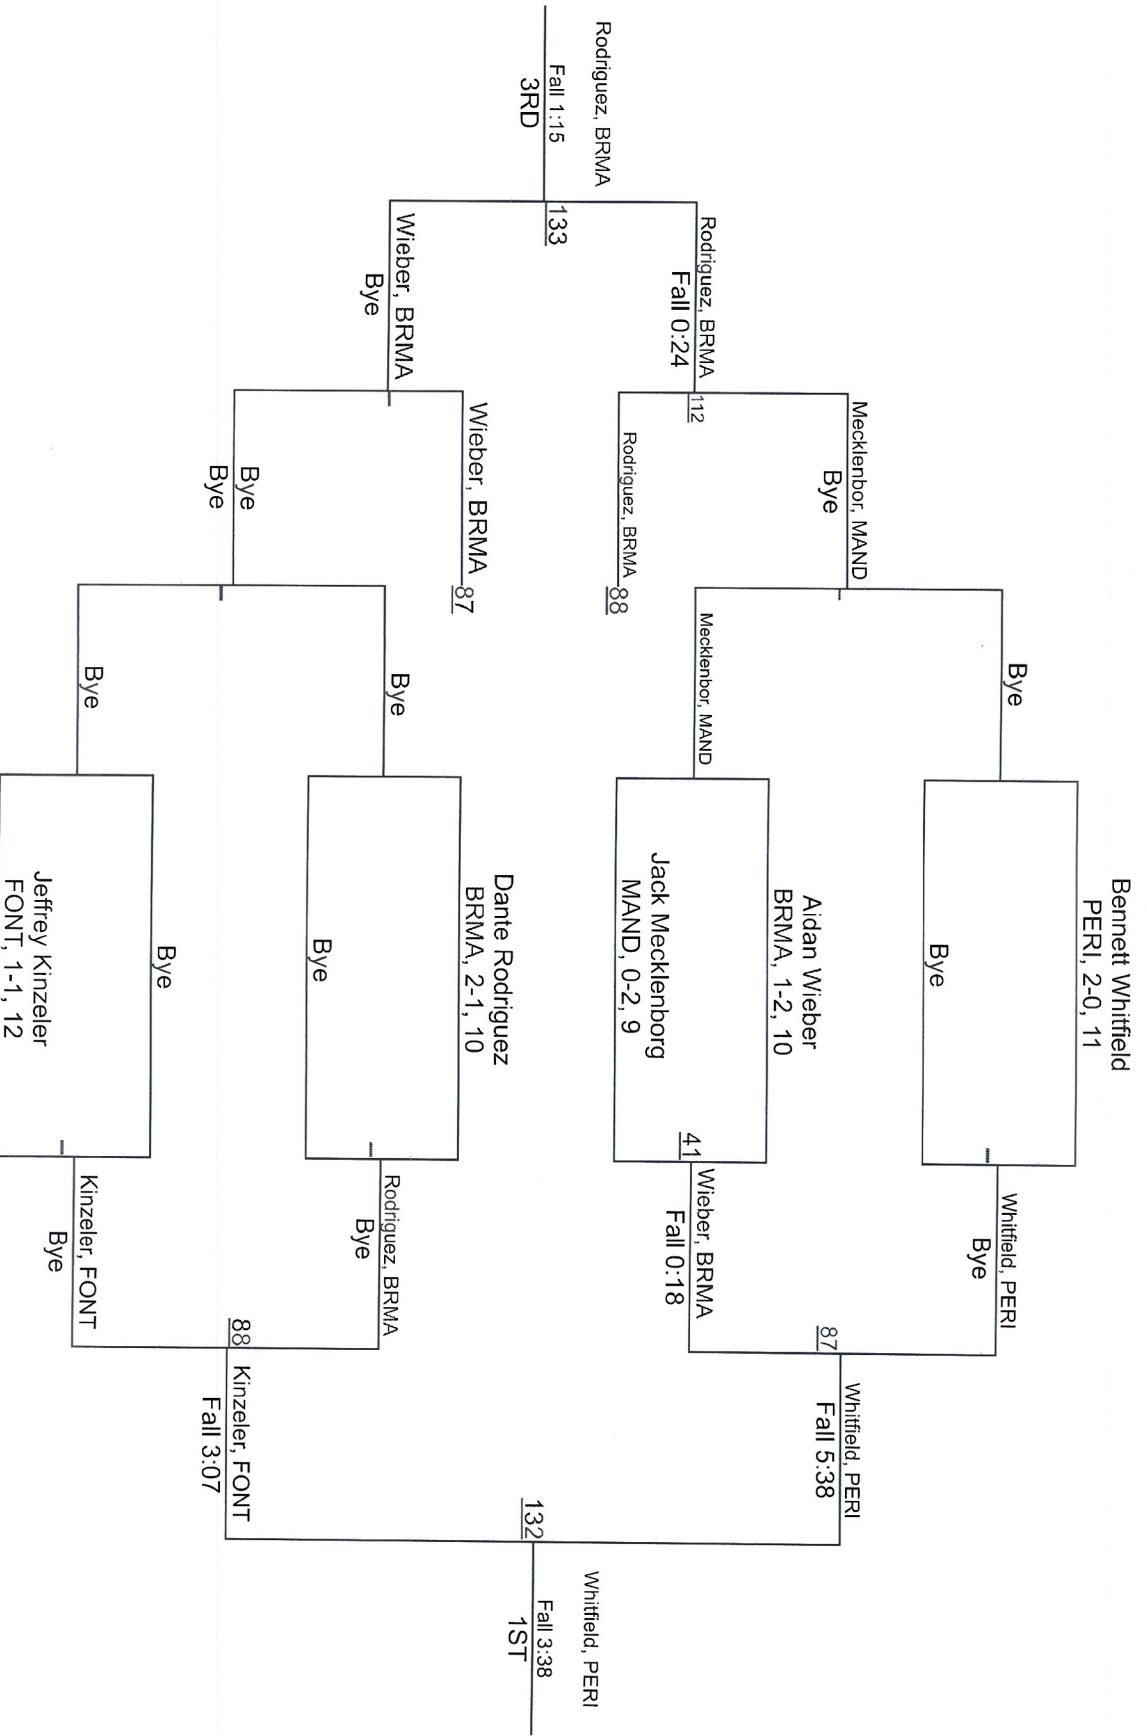

Favaza, FONT

38

Favaza, FONT
Fall 0:50

Delaune, NOMA

Round 2

Bourgeois, PERI

53

Bourgeois, PERI
Fall 2:49

Rumble on the River

182

Round 1

Gagnon, BECH
39 Gagnon, BECH
Fall 0:46
LeDoux, BECH

Monthei, PERI
40 Hart, NOMA
Fall 2:00
Hart, NOMA

Round 2

Gagnon, BECH
55 Gagnon, BECH
Fall 1:26
Hart, NOMA

Monthei, PERI
56 Monthei, PERI
Fall 1:12
LeDoux, BECH

Round 3

Gagnon, BECH
110 Gagnon, BECH
Fall 0:31
Monthei, PERI

Hart, NOMA
111 Hart, NOMA
Fall 1:56
LeDoux, BECH

WRESTLERS

John Gagnon, BECH, 3-0, 12

Brett LeDoux, BECH, 0-3, 10

Ewan Monthei, PERI, 1-2, 10

Trenton Hart, NOMA, 2-1, 12

John Gagnon, BECH, 3-0, 12
1ST

Trenton Hart, NOMA, 2-1, 12
2ND

Ewan Monthei, PERI, 1-2, 10
3RD

Brett LeDoux, BECH, 0-3, 10
4TH

Rumble on the River

Rumble on the River

285