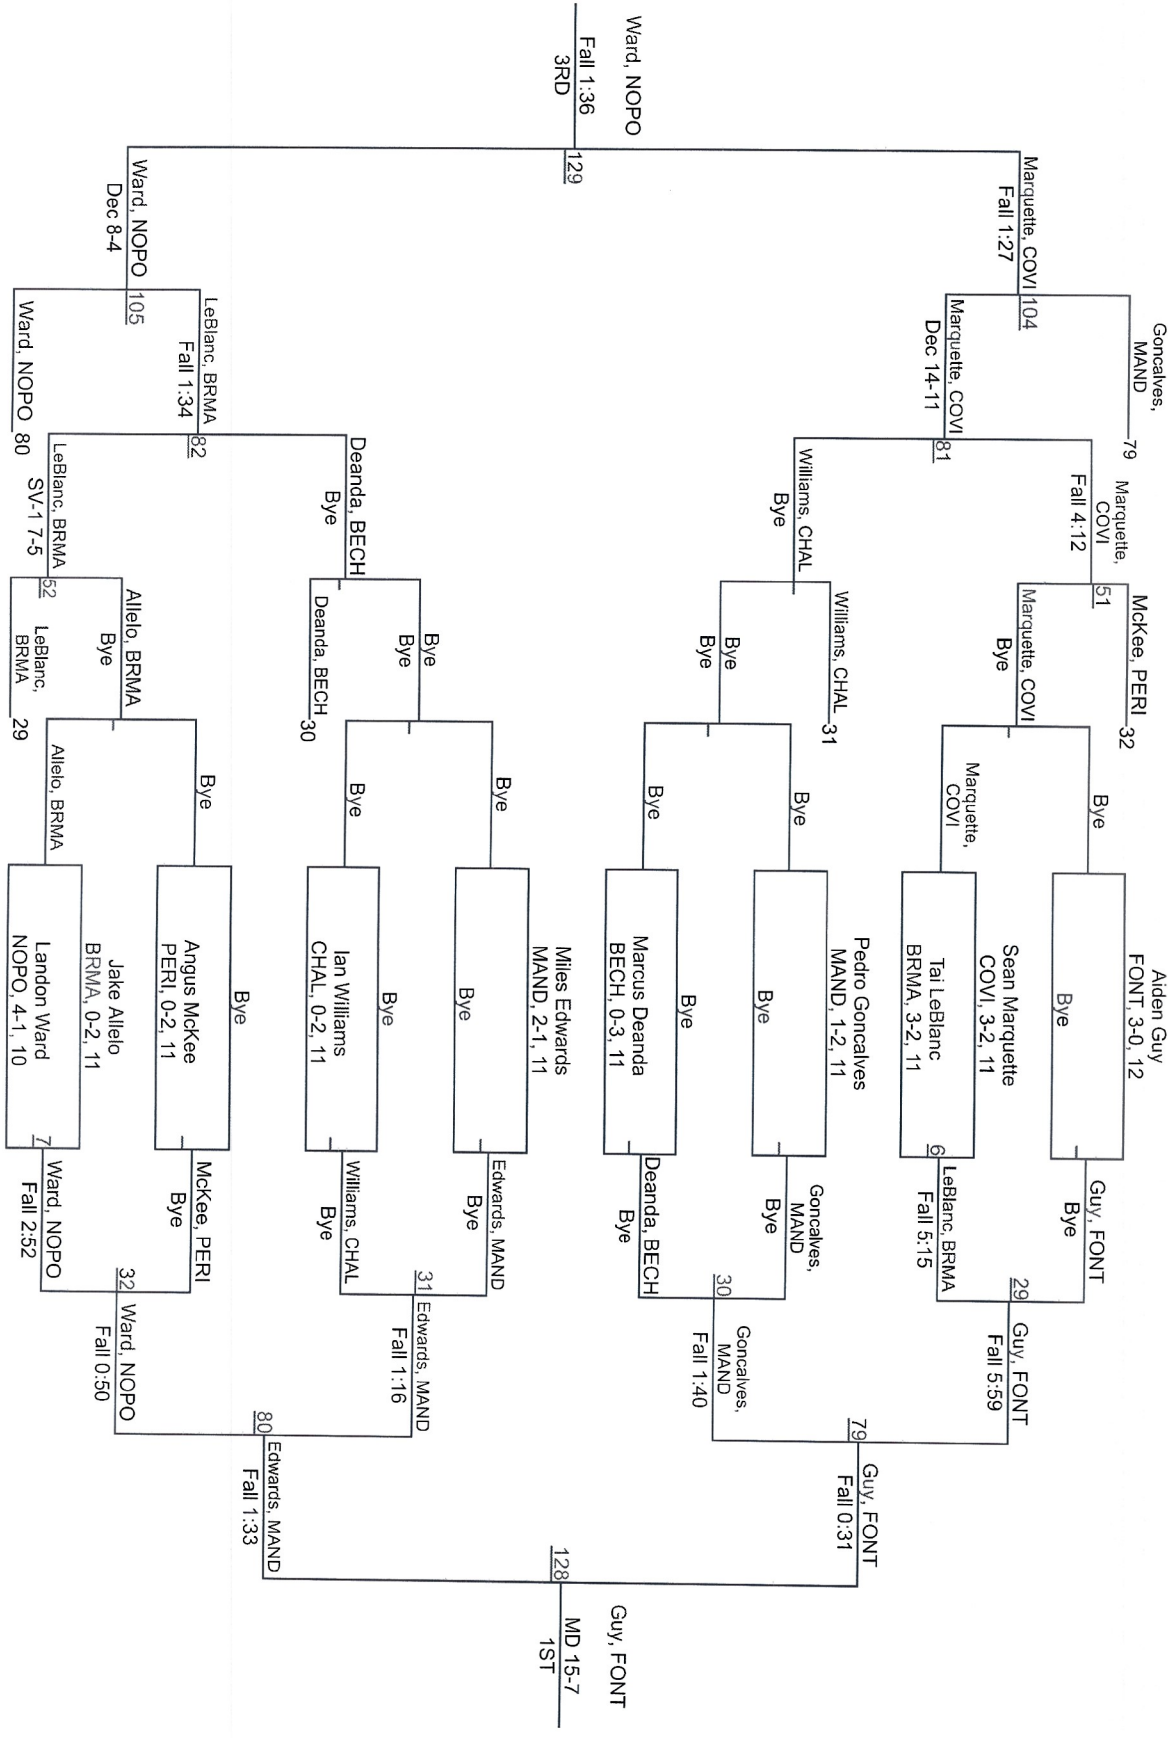

Rumble on the River

106

Armando Ramos
BECH, 0-1, 10

Fontenot, FONT

117

Fall 2:46
1ST

Christophe Fontenot
FONT, 1-0, 12

Rumble on the River

120

Rumble on the River

126

Rumble on the River

Rumble on the River

Rumble on the River

145

Rumble on the River

152

Rumble on the River

170

Round 1

Bourgeois, PERI

37

Bourgeois, PERI
Fall 3:15

Dutsch, COVI