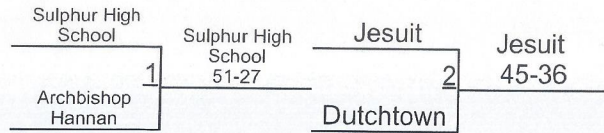

St. Amant Scuffle Bracket

Pool A - Round 1

Pool B - Round 1

Placement Matches

Pool A - Round 2

Pool B - Round 2

Pool A - Round 3

Pool B - Round 3

Pool A - Round 4

Pool B - Round 4

Pool A - Round 5

Pool B - Round 5