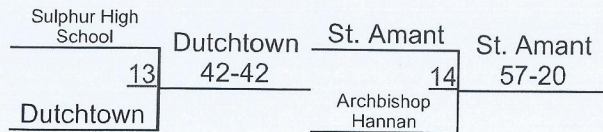

St. Amant Scuffle Bracket

Pool A - Round 1

Pool B - Round 1

Placement Matches

Pool A - Round 2

Pool B - Round 2

Pool A - Round 3

Pool B - Round 3

Pool A - Round 4

Pool B - Round 4

Pool A - Round 5

Pool B - Round 5