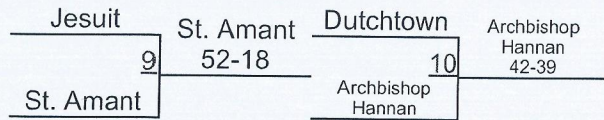

St. Amant Scuffle Bracket

Pool A - Round 1

Pool B - Round 1

Placement Matches

Pool A - Round 2

Pool B - Round 2

Pool A - Round 3

Pool B - Round 3

Pool A - Round 4

Pool B - Round 4

Pool A - Round 5

Pool B - Round 5