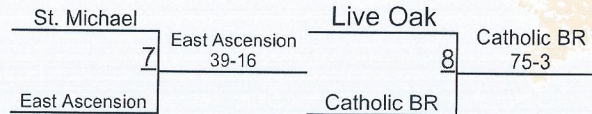

St. Amant Scuffle Bracket

Pool A - Round 1

Pool B - Round 1

Placement Matches

Pool A - Round 2

Pool B - Round 2

Pool A - Round 3

Pool B - Round 3

Pool A - Round 4

Pool B - Round 4

Pool A - Round 5

Pool B - Round 5