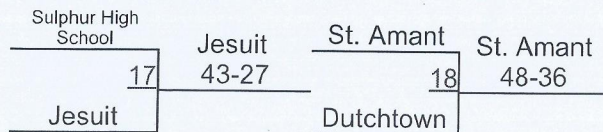

St. Amant Scuffle Bracket

Pool A - Round 1

Pool B - Round 1

Placement Matches

Pool A - Round 2

Pool B - Round 2

Pool A - Round 3

Pool B - Round 3

Pool A - Round 4

Pool B - Round 4

Pool A - Round 5

Pool B - Round 5