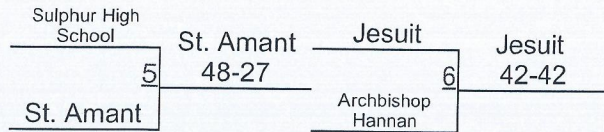

St. Amant Scuffle Bracket

Pool A - Round 1

Pool B - Round 1

Placement Matches

Pool A - Round 2

Pool B - Round 2

Pool A - Round 3

Pool B - Round 3

Pool A - Round 4

Pool B - Round 4

Pool A - Round 5

Pool B - Round 5