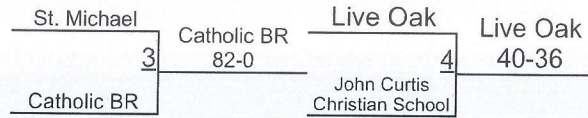

St. Amant Scuffle Bracket

Pool A - Round 1

Pool B - Round 1

Placement Matches

Pool A - Round 2

Pool B - Round 2

Pool A - Round 3

Pool B - Round 3

Pool A - Round 4

Pool B - Round 4

Pool A - Round 5

Pool B - Round 5