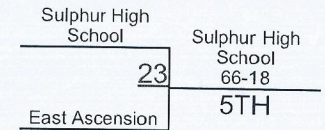

St. Amant Scuffle Bracket

Pool A - Round 1

Pool B - Round 1

Placement Matches

Pool A - Round 2

Pool B - Round 2

Pool A - Round 3

Pool B - Round 3

Pool A - Round 4

Pool B - Round 4

Pool A - Round 5

Pool B - Round 5