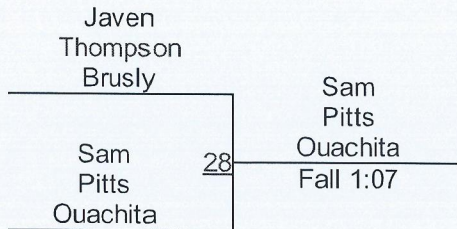

St. Louis Division III Invitational

Varsity 120

Mat

Round 1