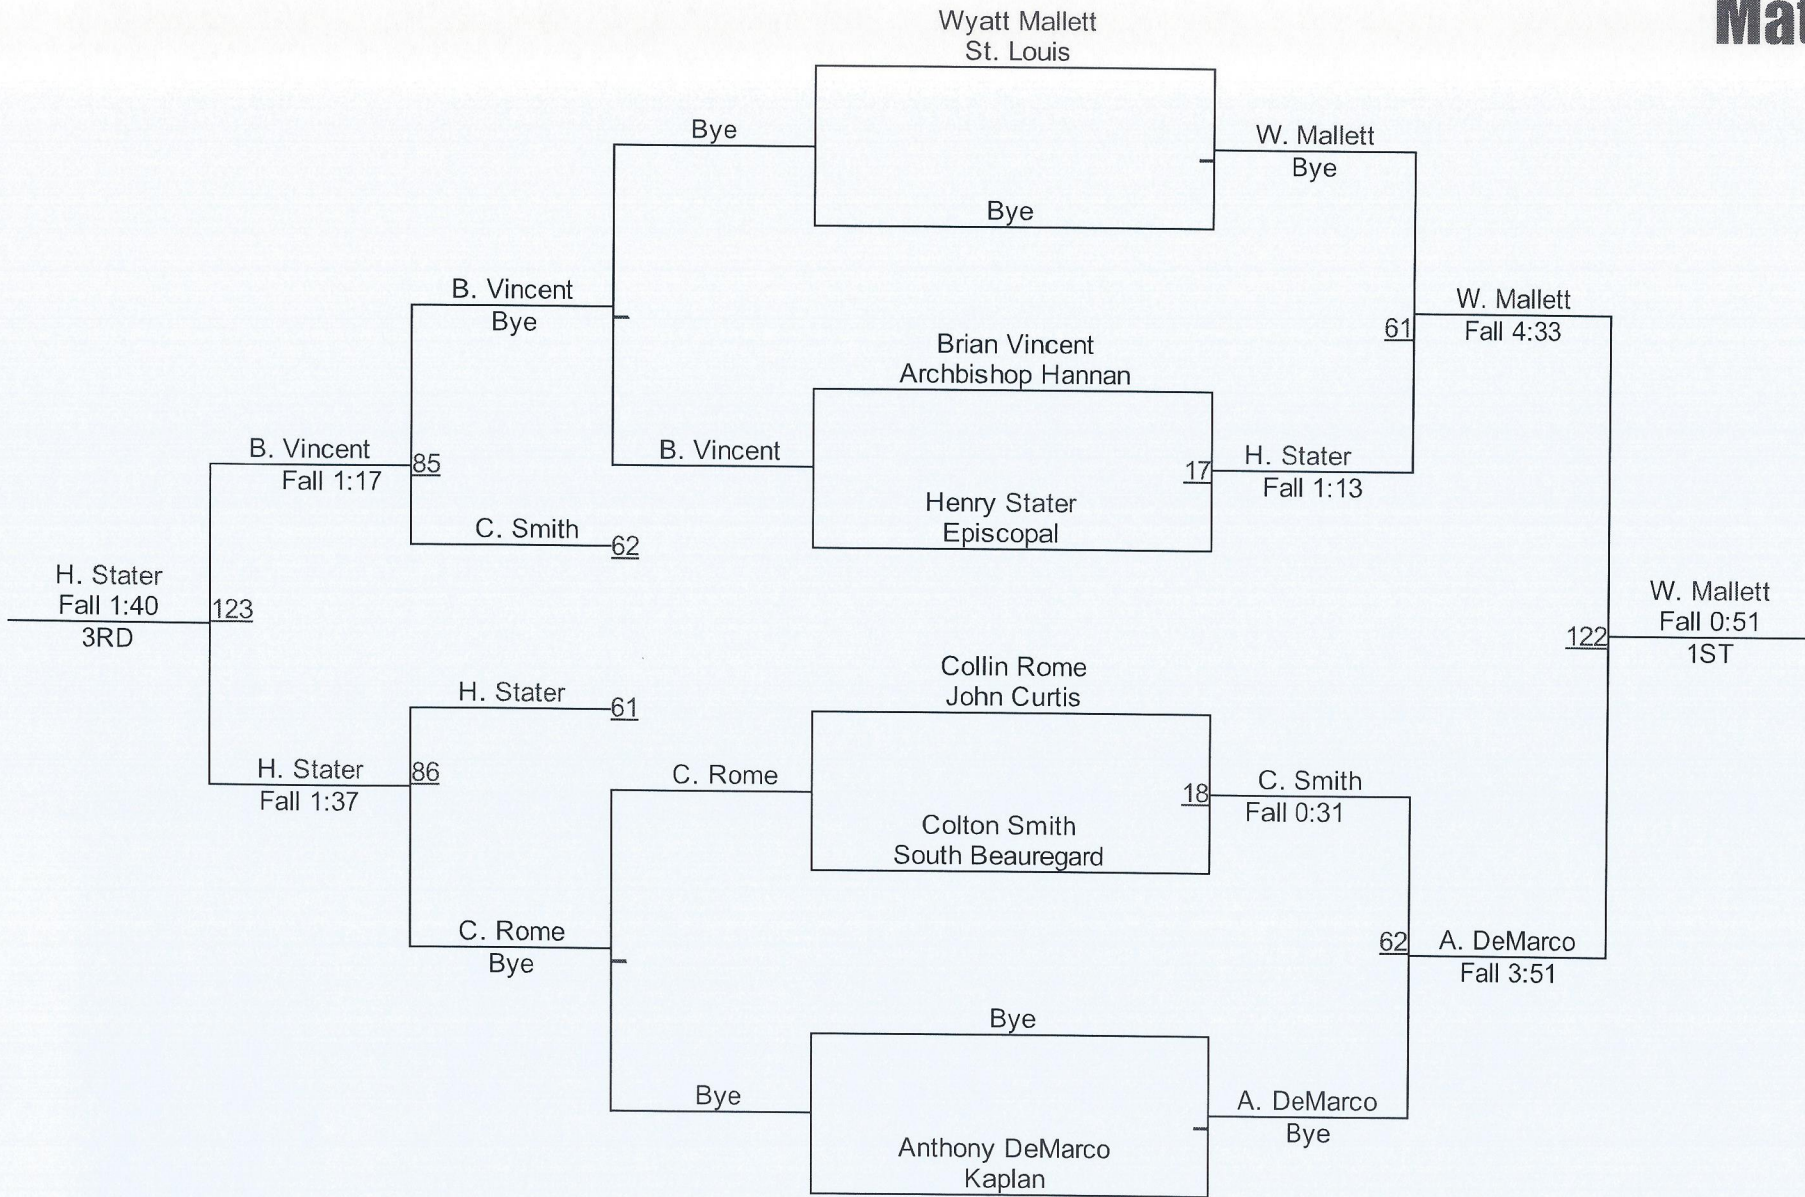

St. Louis Division III Invitational

Varsity 195 Mat