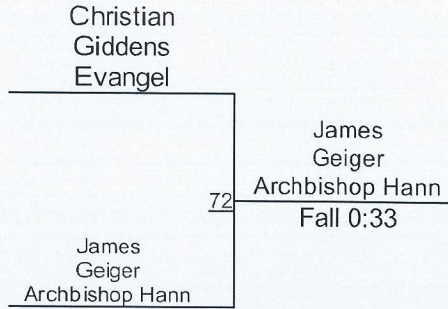

St. Louis Division III Invitational

Varsity 126 Mat

Round 1

Round 2

Round 3

J. Geiger (Archbishop Hannan)

1ST

W. Kennedy (Episcopal)

2ND

C. Giddens (Evangel)

3RD