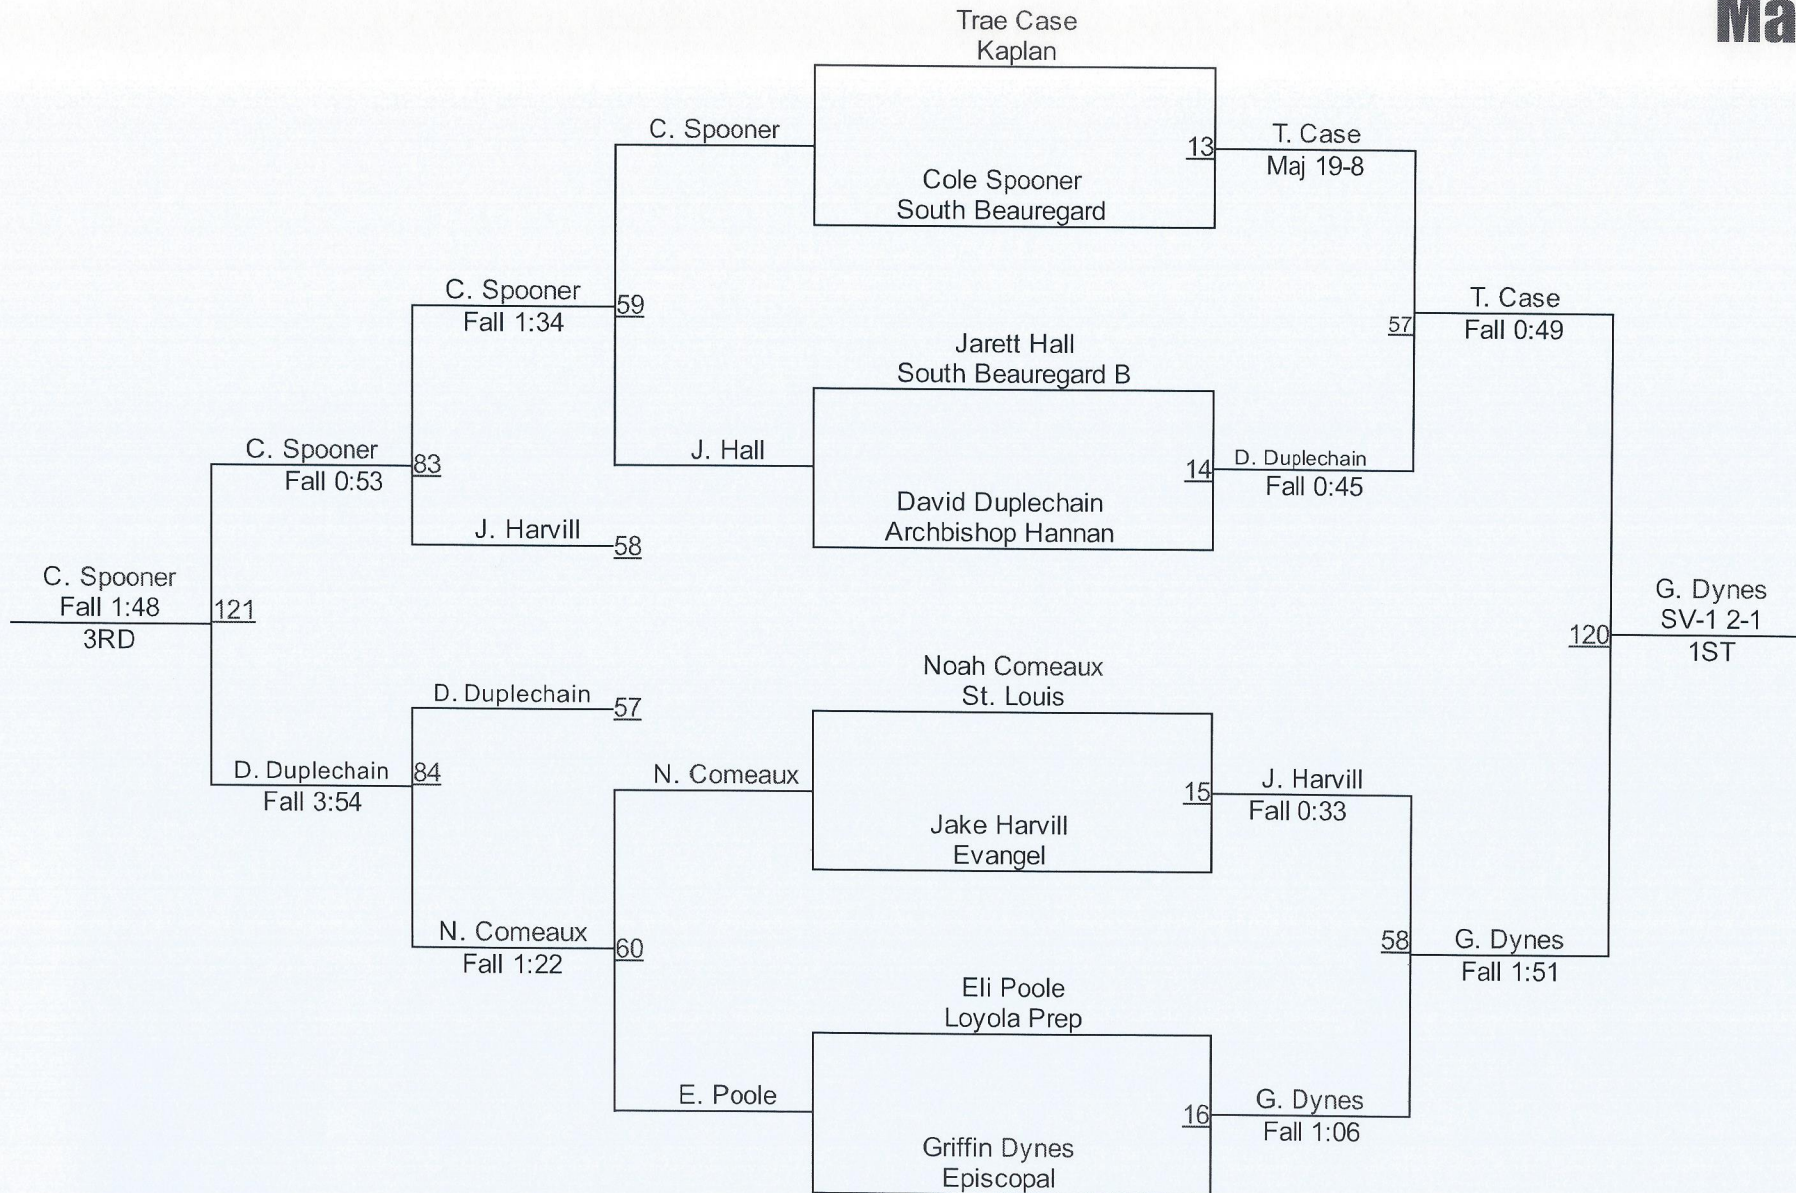

St. Louis Division III Invitational

Varsity 170 Mat