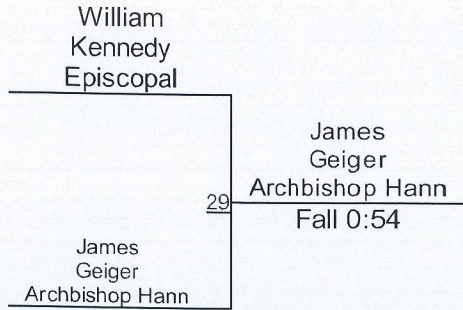

St. Louis Division III Invitational

Varsity 126 Mat

Round 1