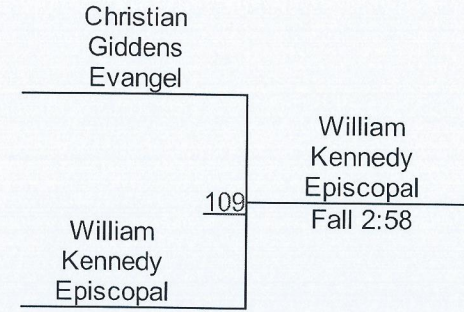

# Varsity 126 Mat

Round 1

Round 2

Round 3

J. Geiger (Archbishop Hannan)

**1ST**

W. Kennedy (Episcopal)

**2ND**