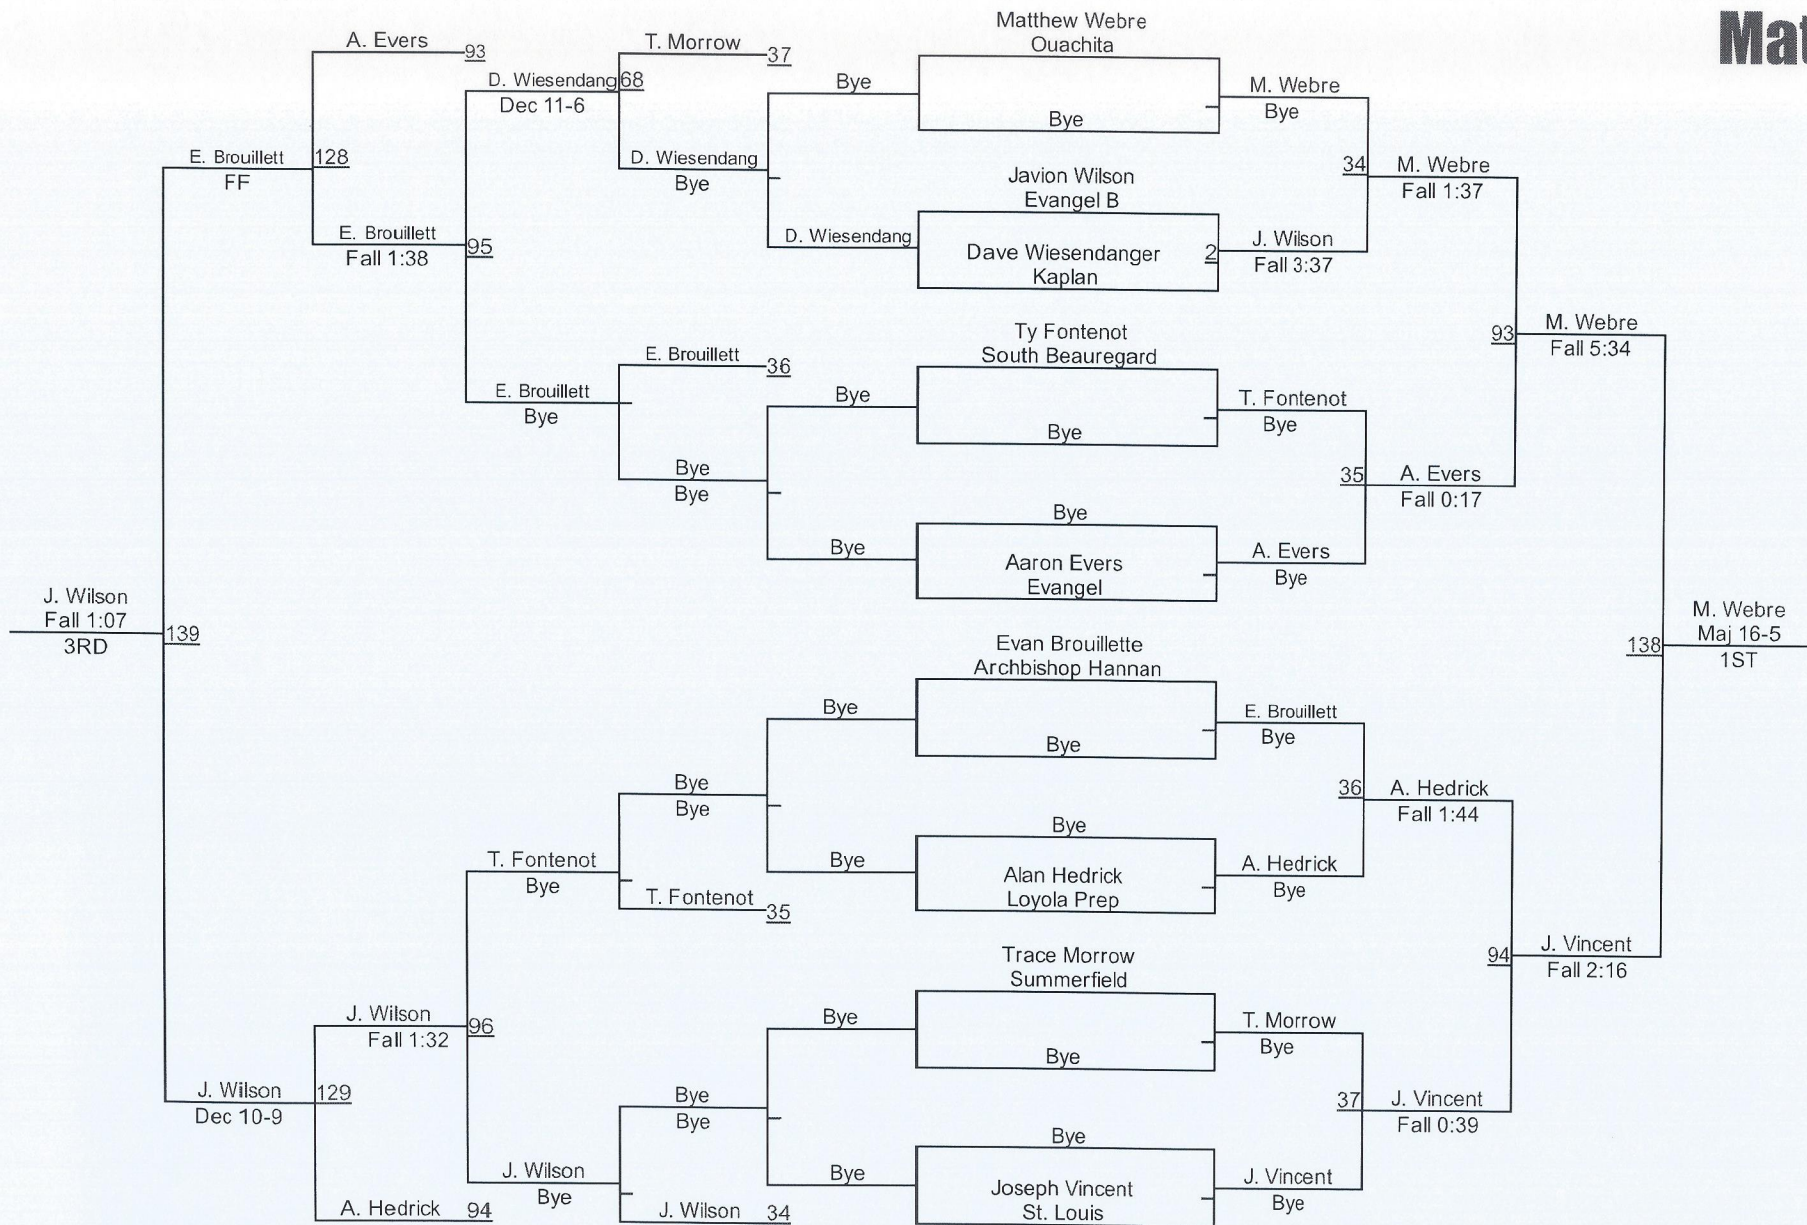

St. Louis Division III Invitational

Varsity 152 Mat