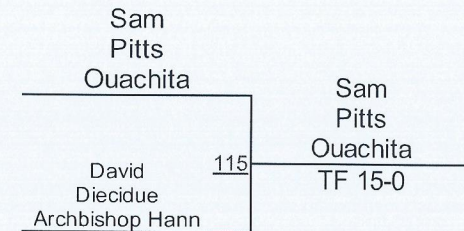

# Mat

Round 1

Round 2

Round 3

S. Pitts (Ouachita)  
1ST

J. Thompson (Brusly)  
2ND

D. Diecidue (Archbishop Hannan)  
3RD

Bye  
4TH