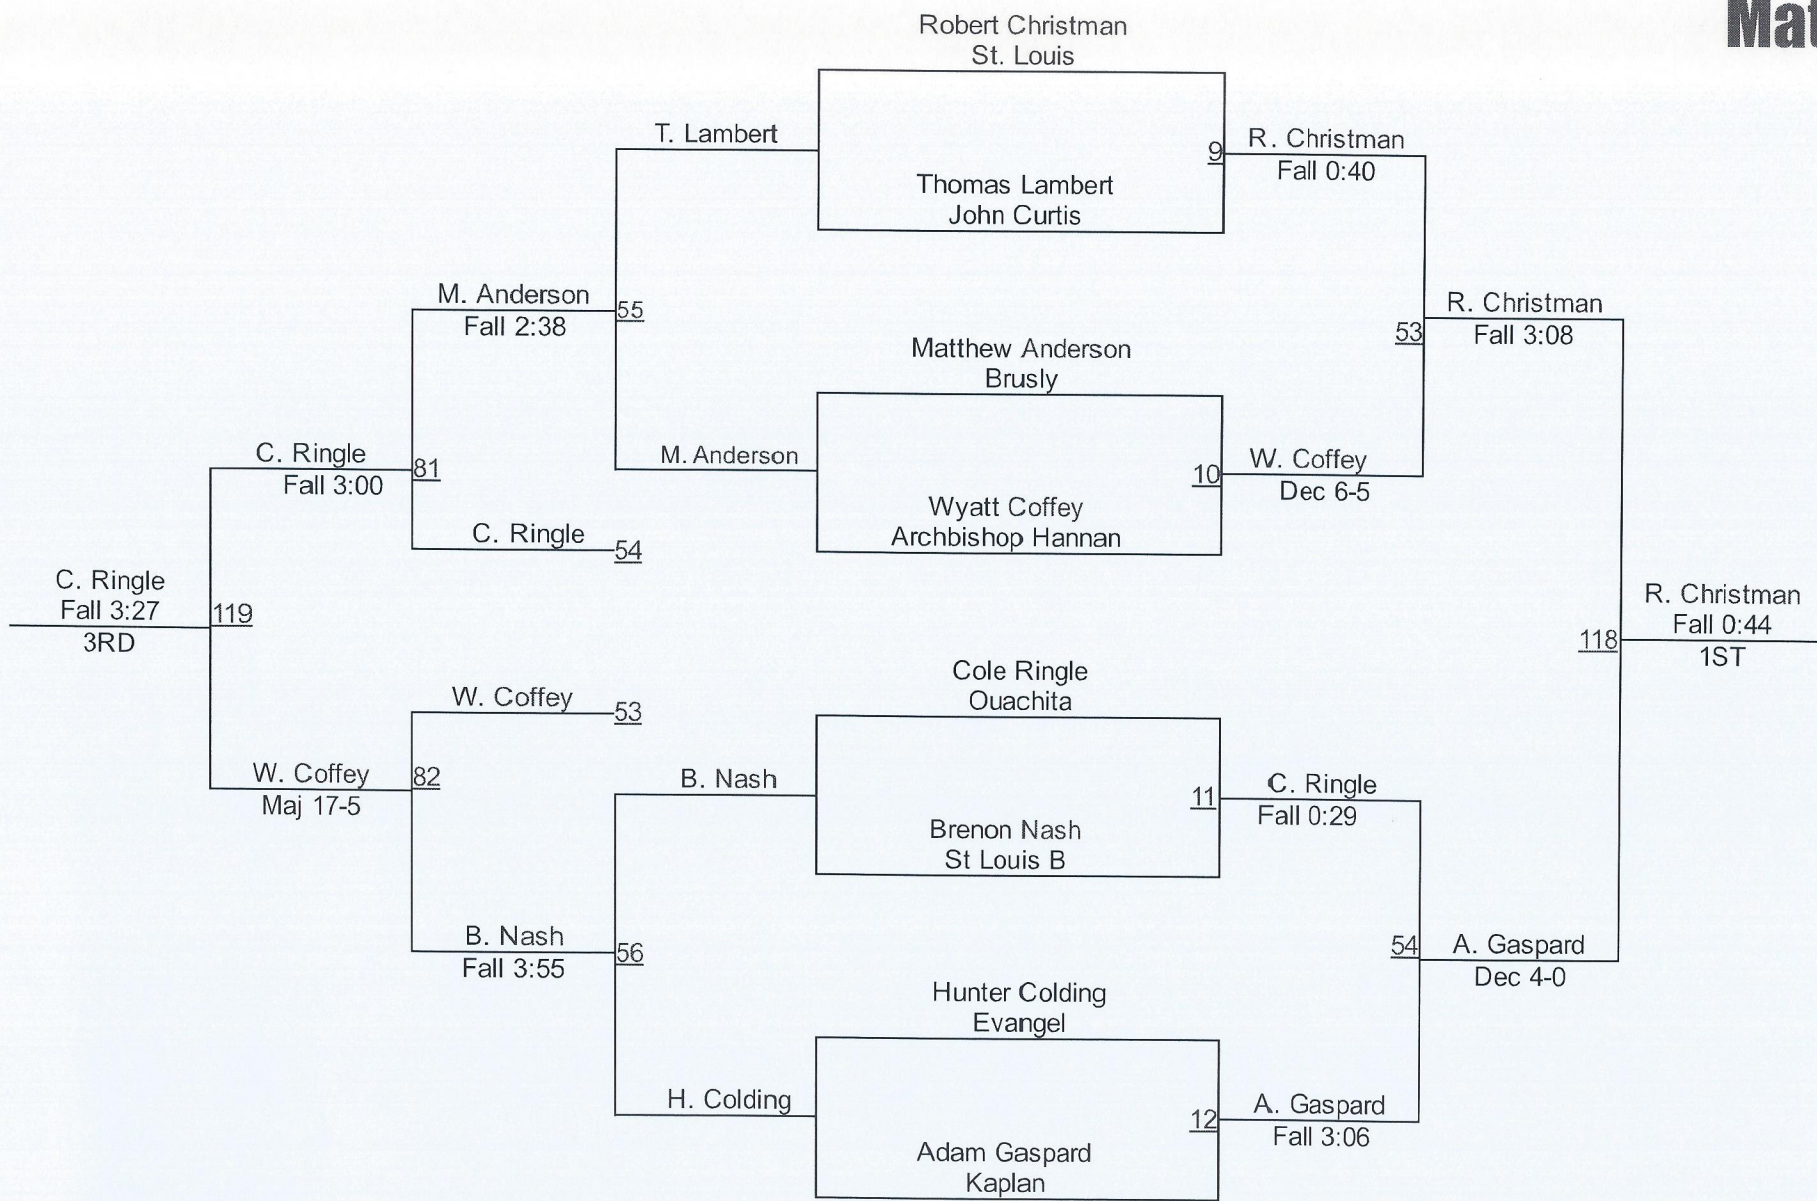

St. Louis Division III Invitational

Varsity 138 Mat