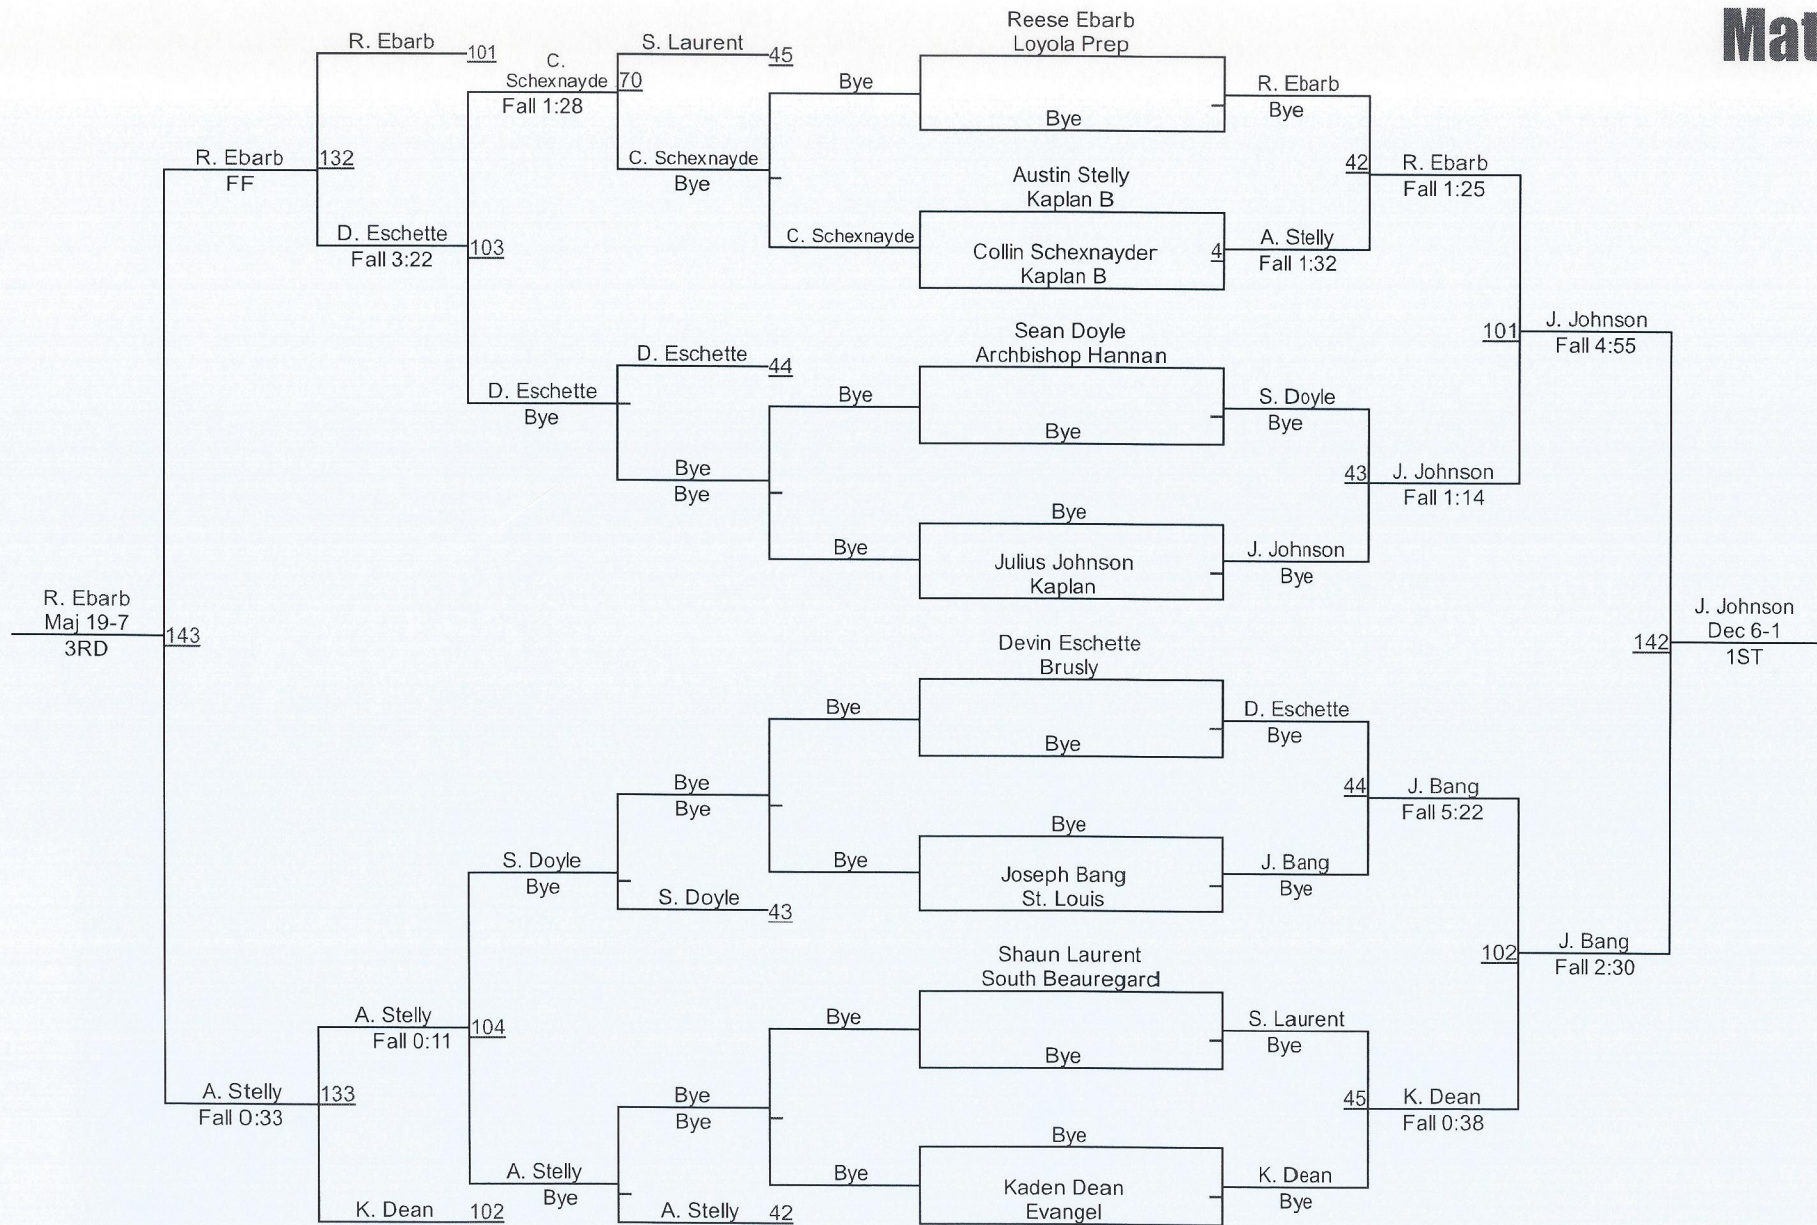

St. Louis Division III Invitational

Varsity 182 Mat