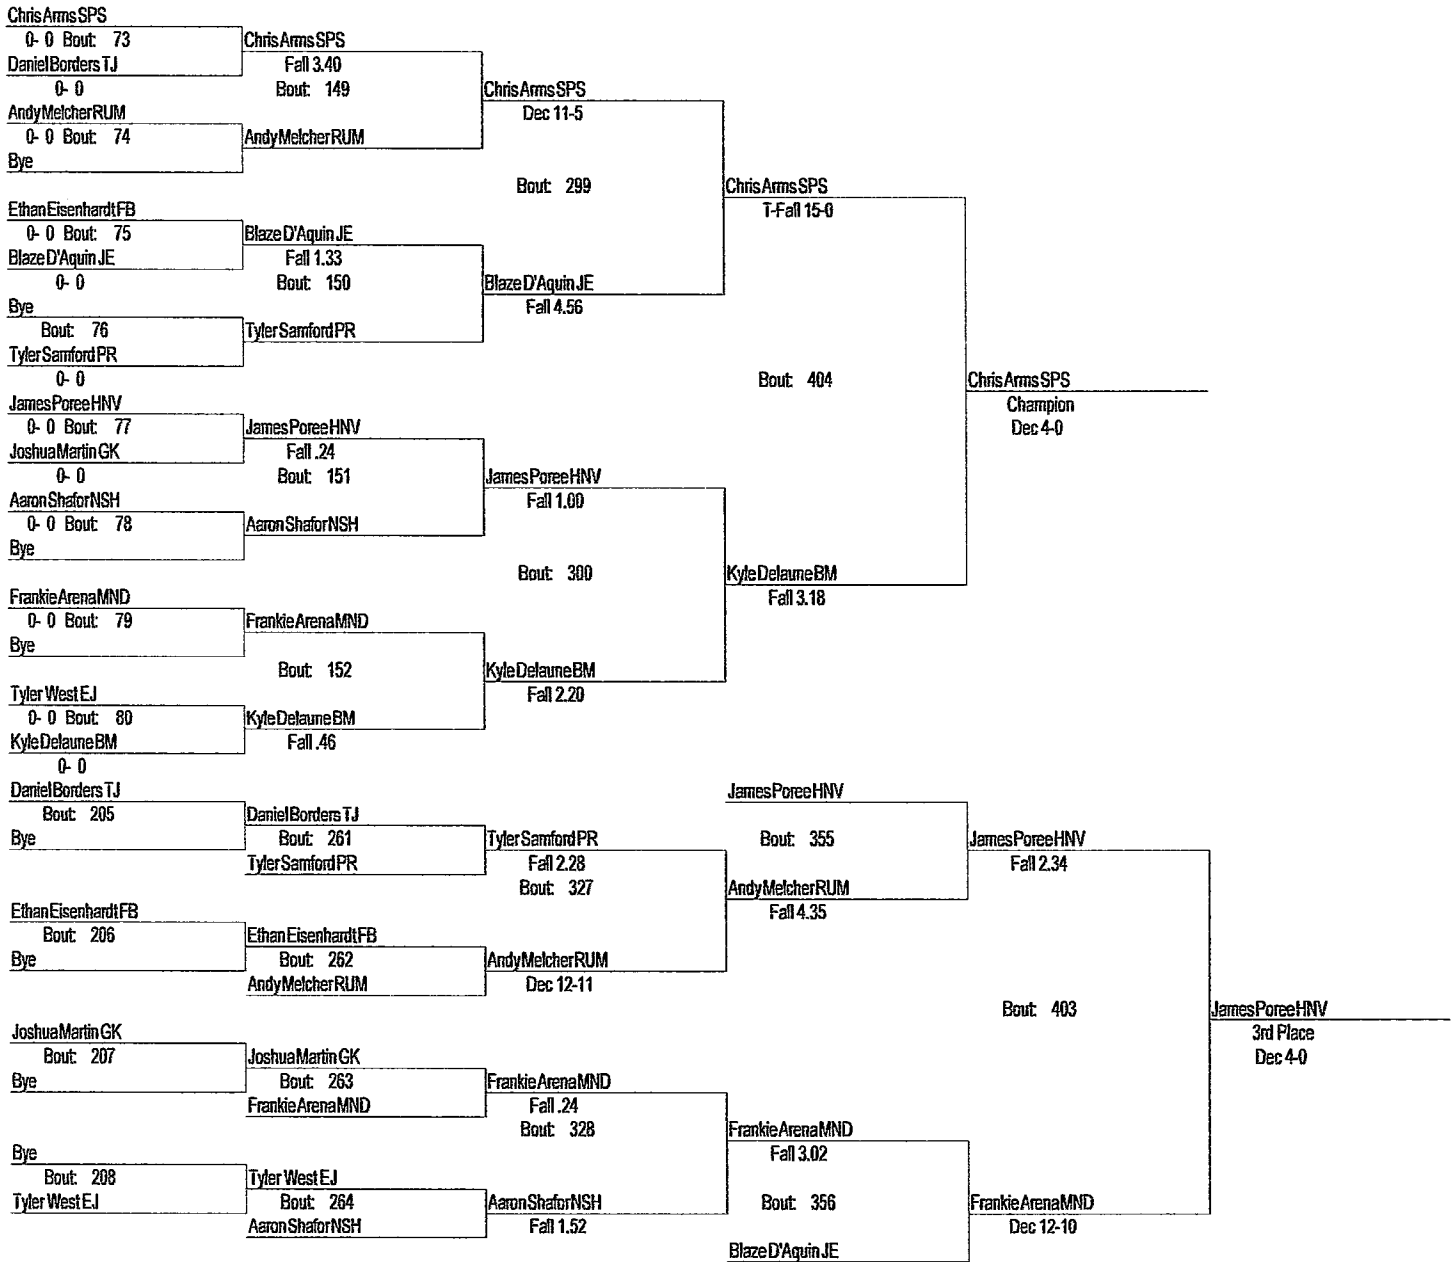

St. Paul's Invitational 2012

1/28/2012

170

-Place Winners-
 1st Chris Arms SPS 4-0
 2nd Kyle Delaune BM 3-1
 3rd James Poree HNV 4-1
 4th Frankie Arena MND 3-2

-Place Winners-