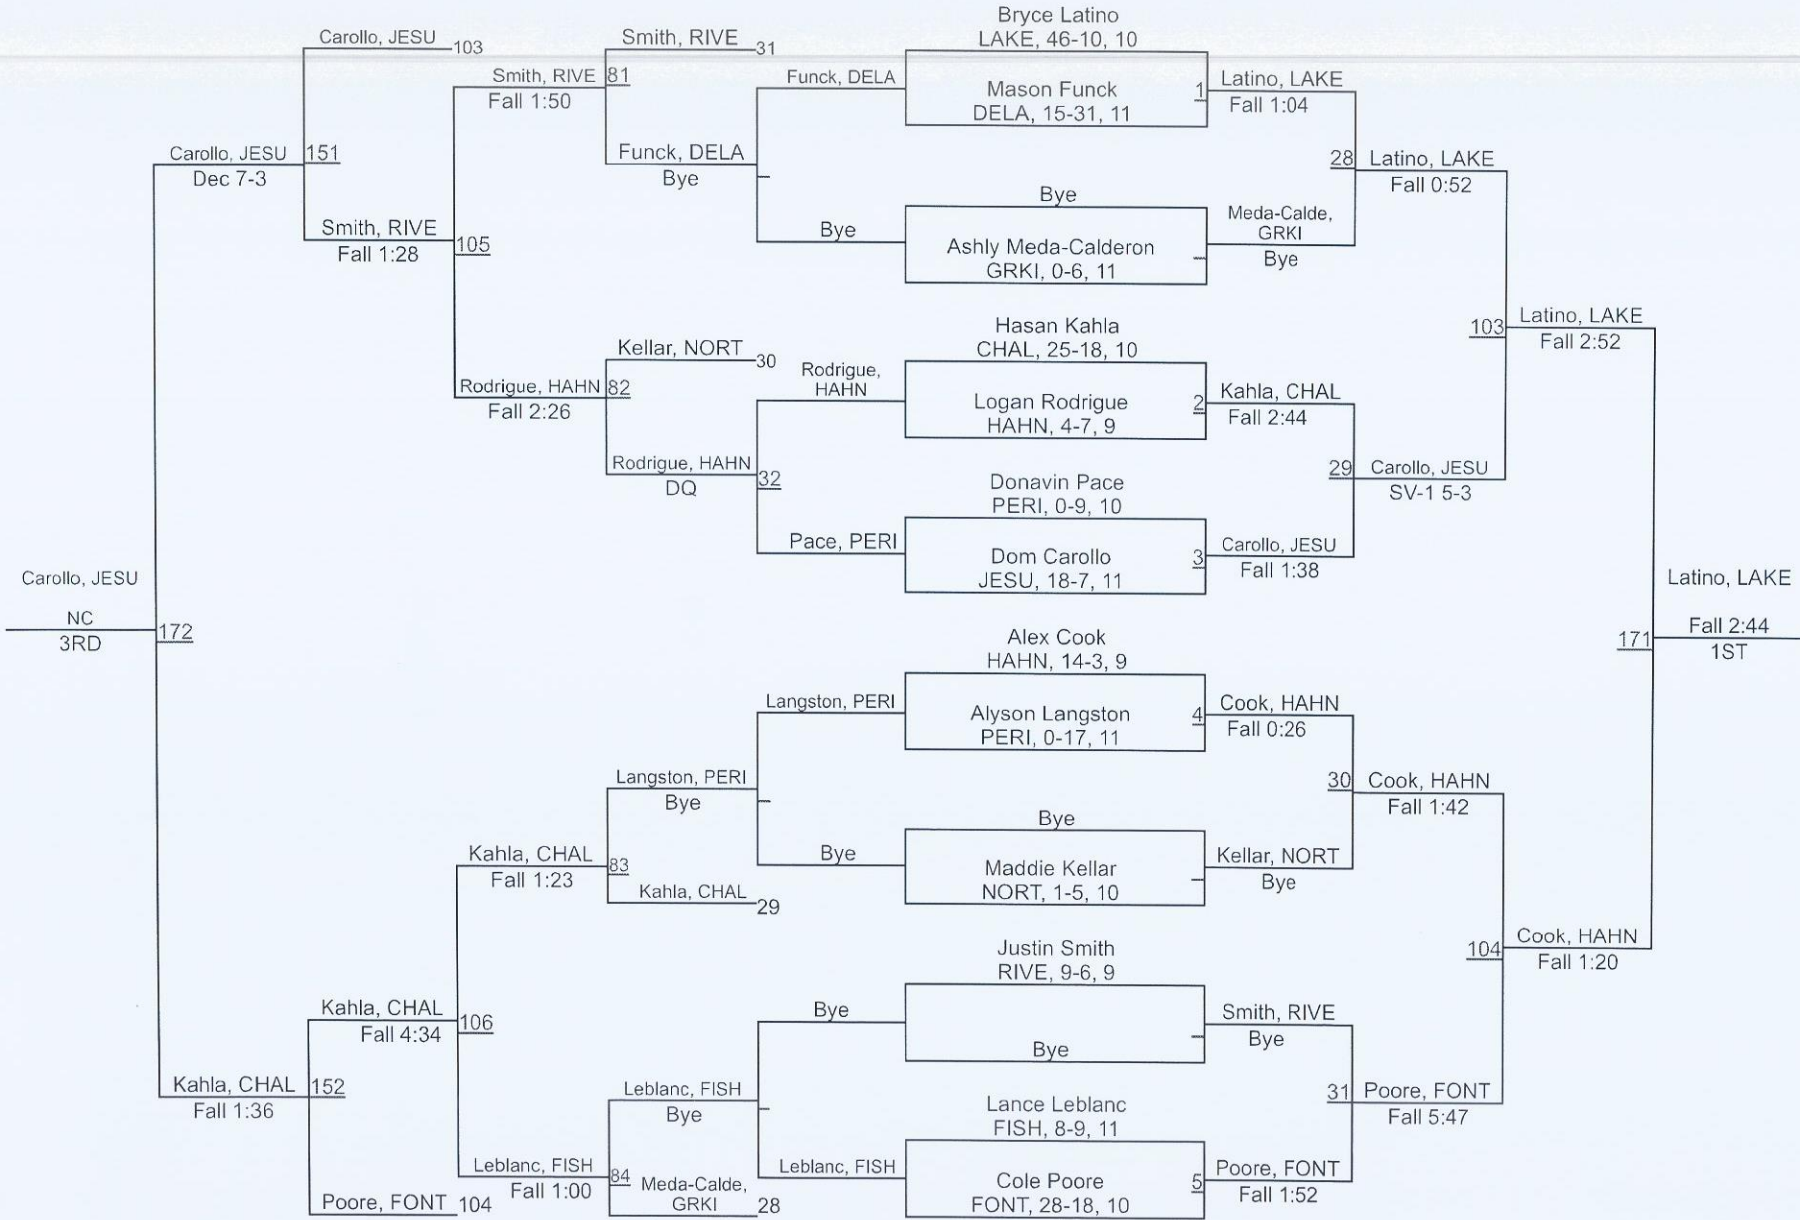

Team Scores

1	Lakeshore	178.5
2	Chalmette	165.0
3	Fontainebleau	133.0
4	Covington	112.0
5	Jesuit	69.0
6	St. Pauls	60.0
7	Hahnville	59.0
7	Riverdale	59.0
9	Thomas Jefferson	49.0
10	DeLaSalle	41.0
11	Grace King	39.5
12	Pearl River	35.0
13	Central Br	24.0
14	John Ehret	22.0
14	Northshore	22.0
16	Brusly	12.0
17	Fisher	8.0
18	St. Augustine	0.0

Titan Invitational

113

Titan Invitational

120

Titan Invitational

Titan Invitational

170