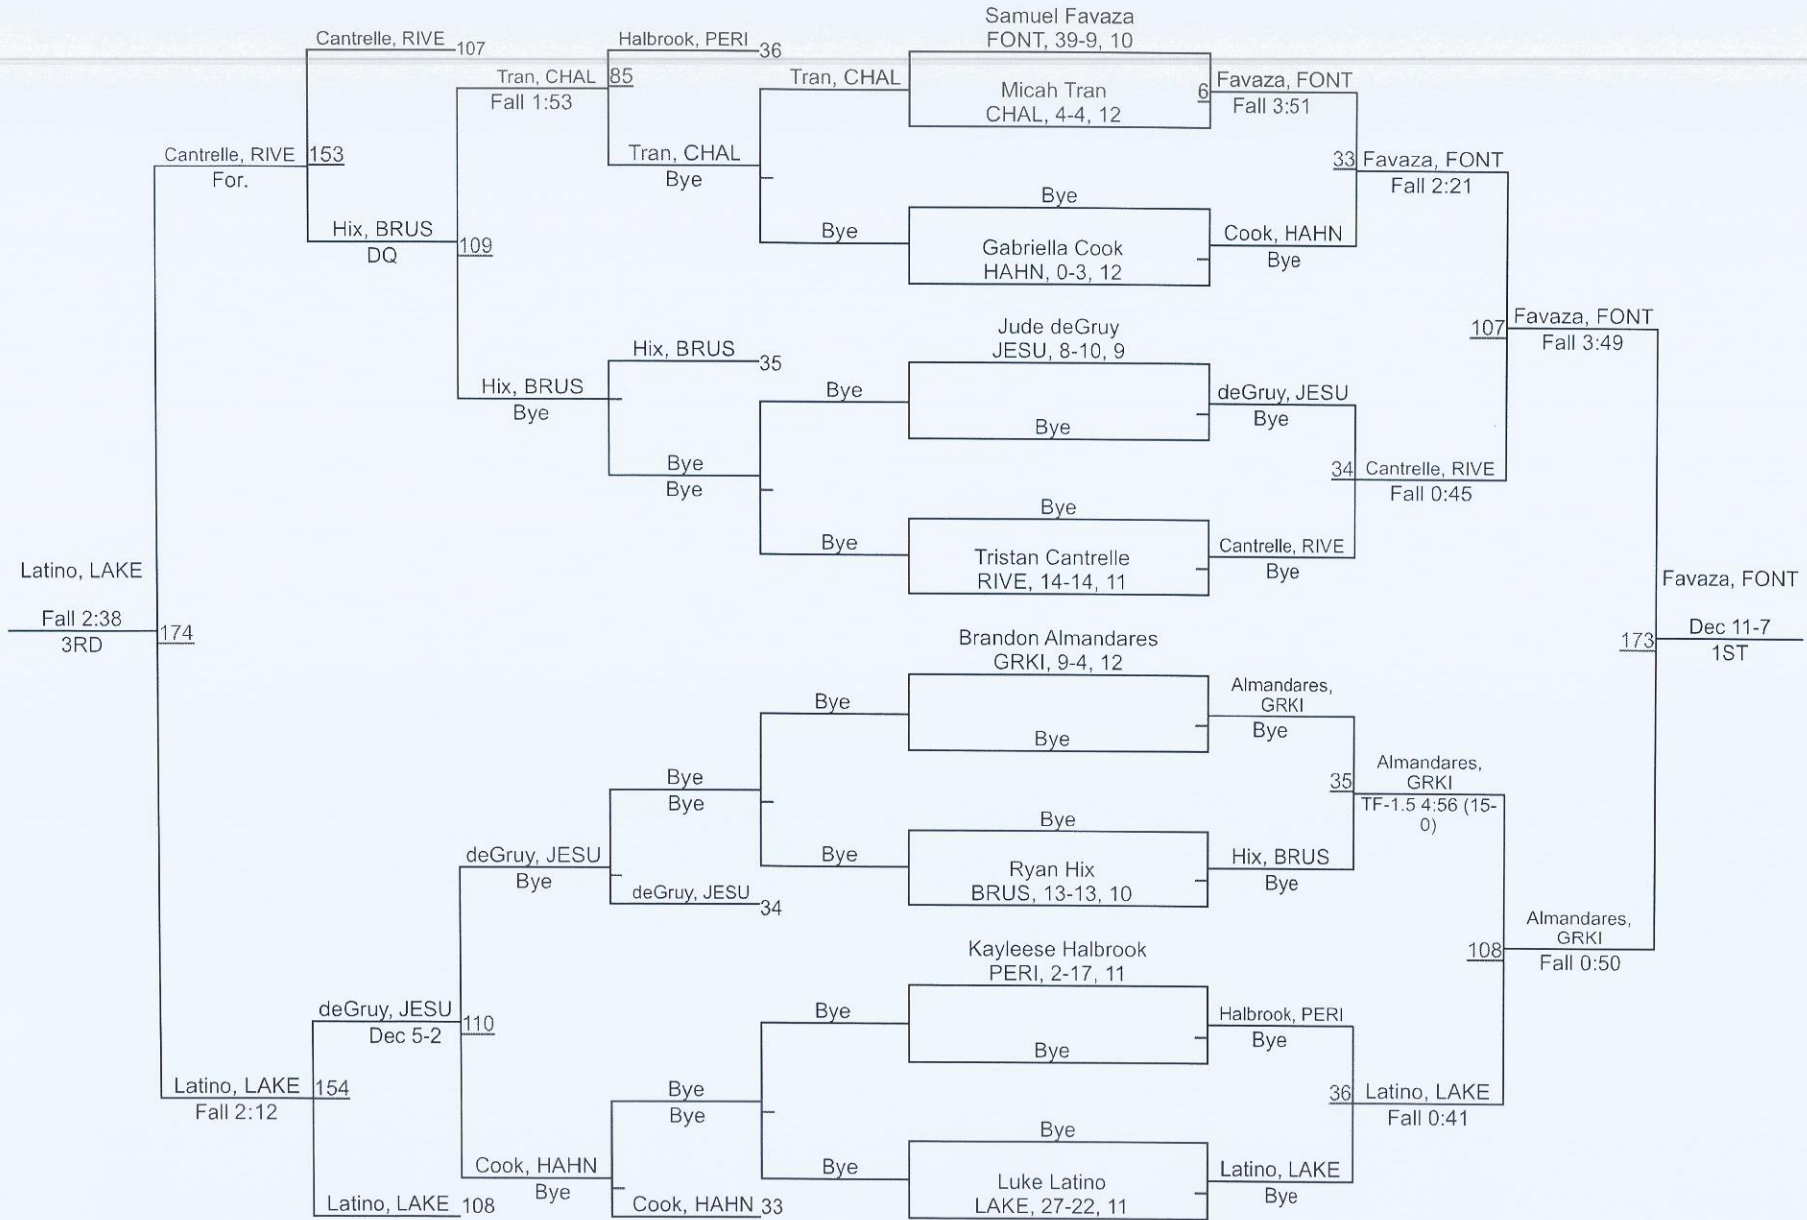

Team Scores

1	Lakeshore	178.5
2	Chalmette	165.0
3	Fontainebleau	133.0
4	Covington	112.0
5	Jesuit	69.0
6	St. Pauls	60.0
7	Hahnville	59.0
7	Riverdale	59.0
9	Thomas Jefferson	49.0
10	DeLaSalle	41.0
11	Grace King	39.5
12	Pearl River	35.0
13	Central Br	24.0
14	John Ehret	22.0
14	Northshore	22.0
16	Brusly	12.0
17	Fisher	8.0
18	St. Augustine	0.0

Titan Invitational

113

Titan Invitational

120

Titan Invitational

Titan Invitational

170