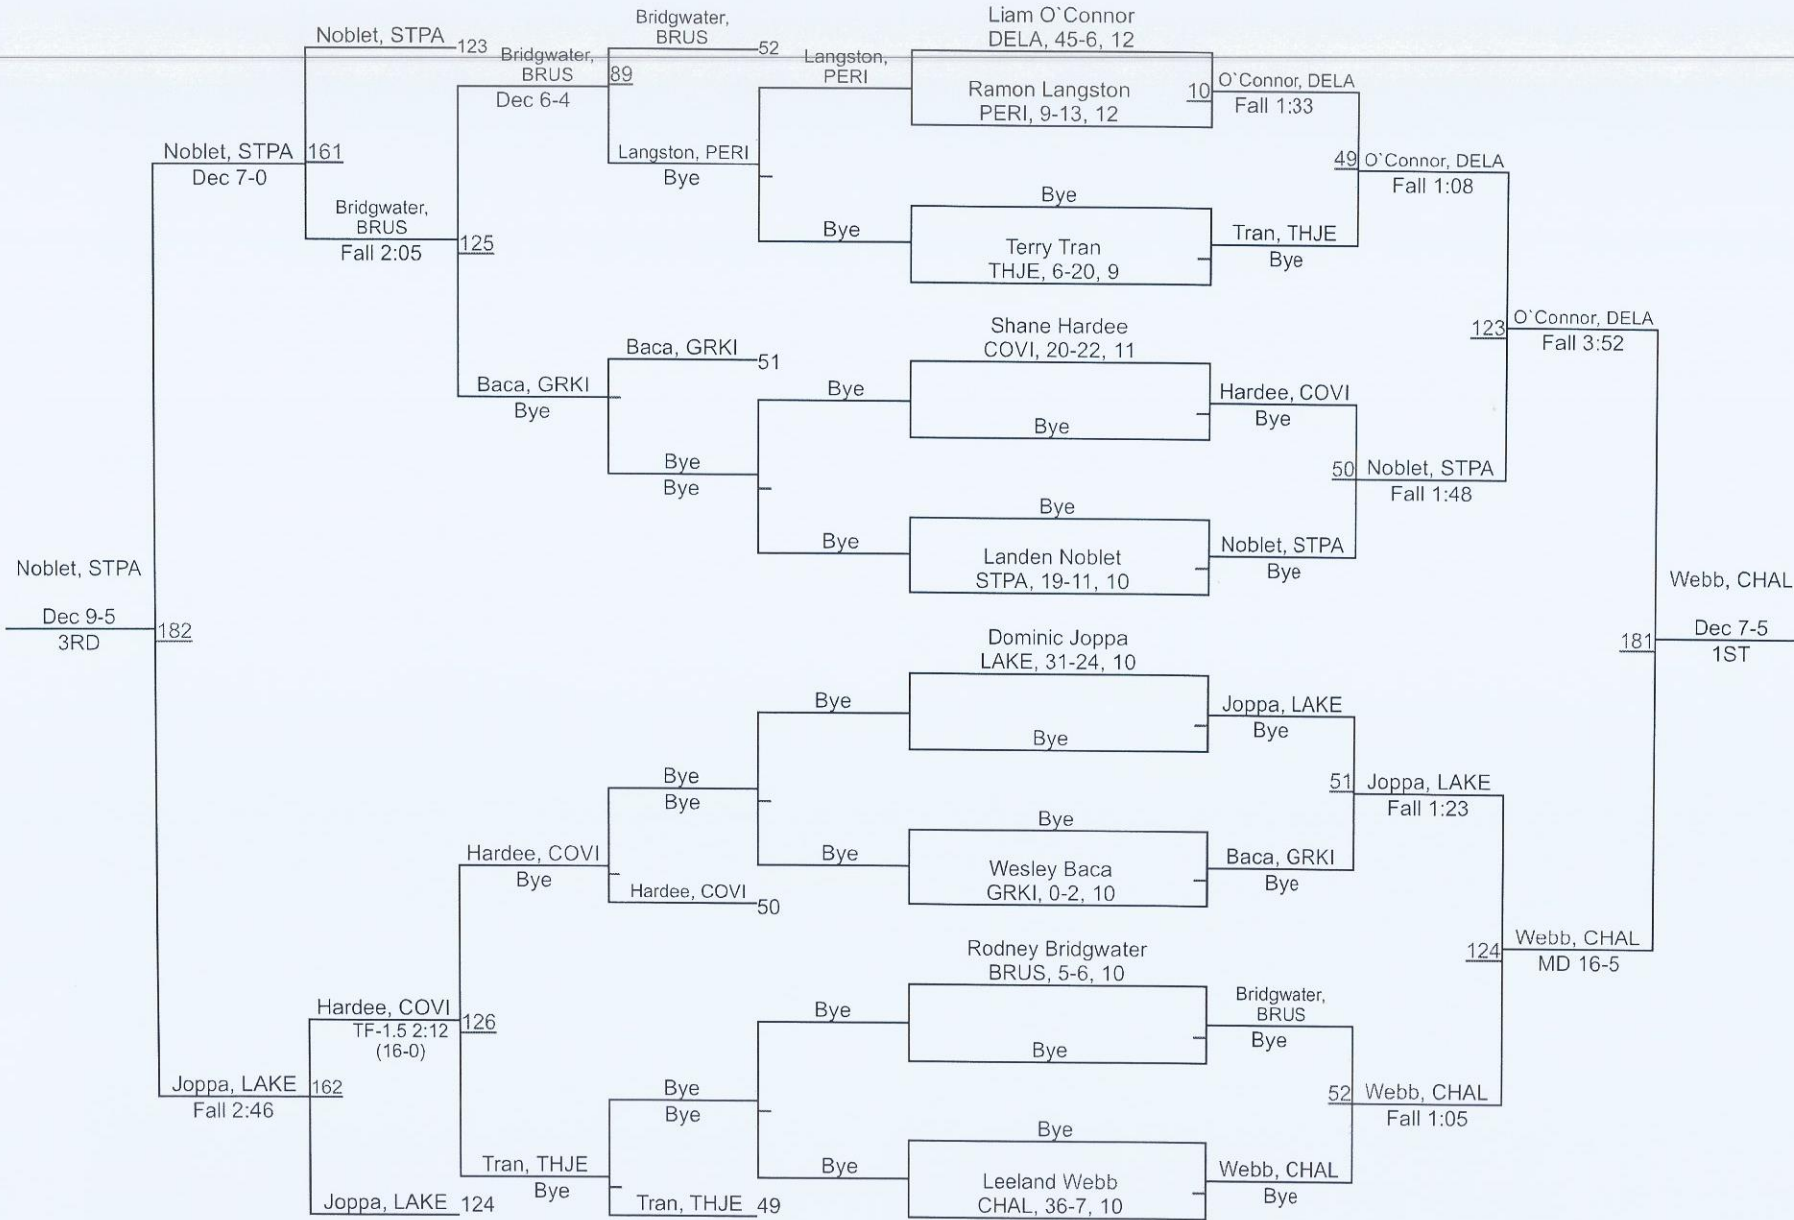

Team Scores

1	Lakeshore	178.5
2	Chalmette	165.0
3	Fontainebleau	133.0
4	Covington	112.0
5	Jesuit	69.0
6	St. Pauls	60.0
7	Hahnville	59.0
7	Riverdale	59.0
9	Thomas Jefferson	49.0
10	DeLaSalle	41.0
11	Grace King	39.5
12	Pearl River	35.0
13	Central Br	24.0
14	John Ehret	22.0
14	Northshore	22.0
16	Brusly	12.0
17	Fisher	8.0
18	St. Augustine	0.0

Titan Invitational

113

Titan Invitational

120

Titan Invitational

Titan Invitational

170