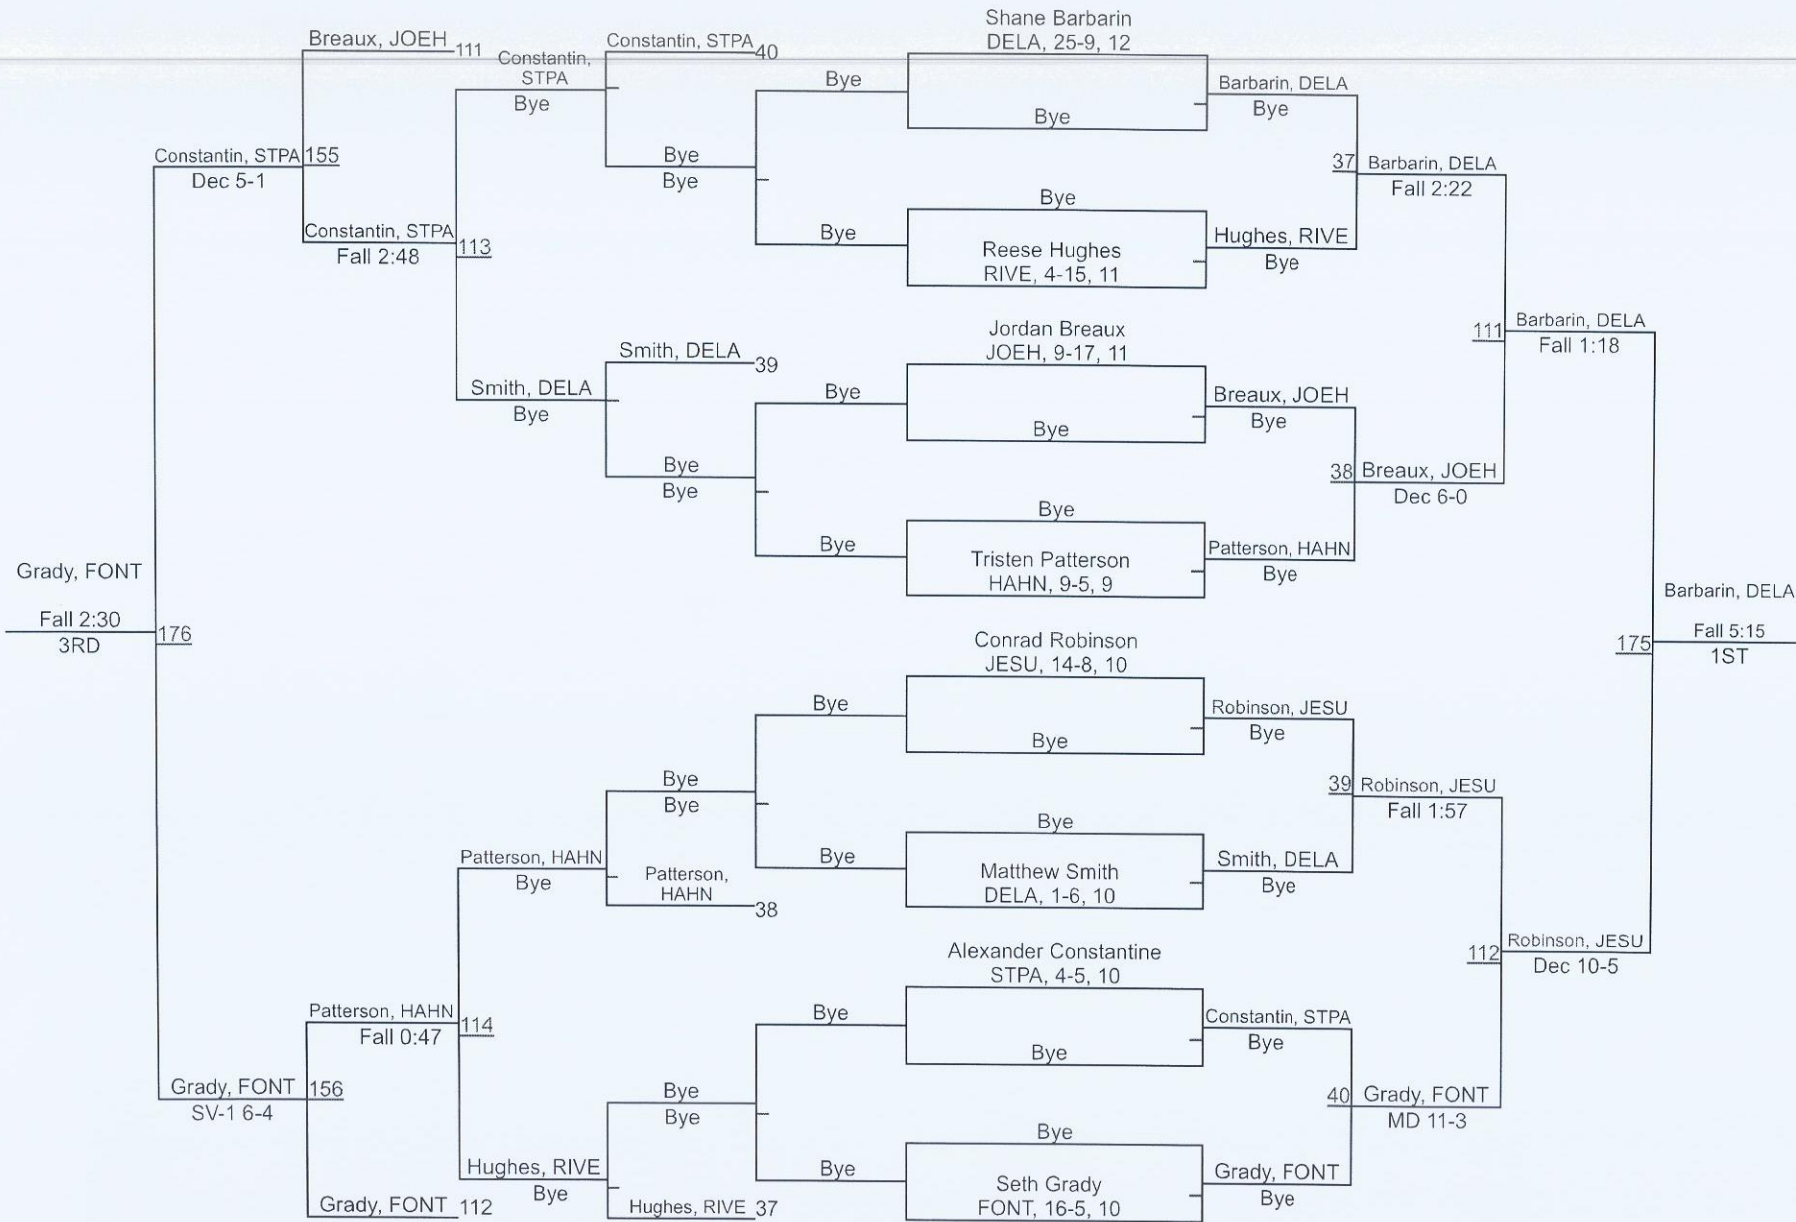

Team Scores

1	Lakeshore	178.5
2	Chalmette	165.0
3	Fontainebleau	133.0
4	Covington	112.0
5	Jesuit	69.0
6	St. Pauls	60.0
7	Hahnville	59.0
7	Riverdale	59.0
9	Thomas Jefferson	49.0
10	DeLaSalle	41.0
11	Grace King	39.5
12	Pearl River	35.0
13	Central Br	24.0
14	John Ehret	22.0
14	Northshore	22.0
16	Brusly	12.0
17	Fisher	8.0
18	St. Augustine	0.0

Titan Invitational

113

Titan Invitational

120

Titan Invitational

Titan Invitational

170