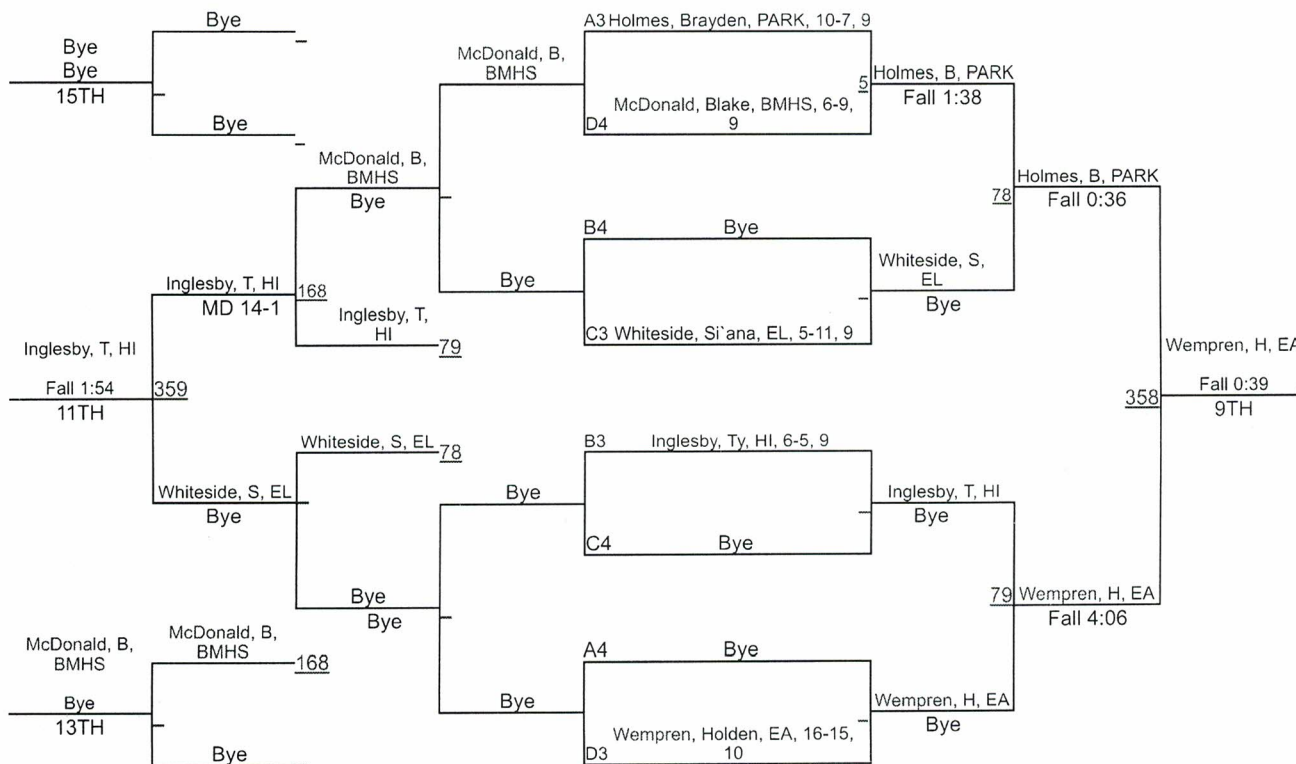

2021 Trey Culotta Invitational

2021 Trey Culotta Invitational

113

Reiff, D, VH

Fall 2:58
5th

Ropski, A, CB
Dec 3-2
3

Hite, B, BMHS

Dec 6-4
7th