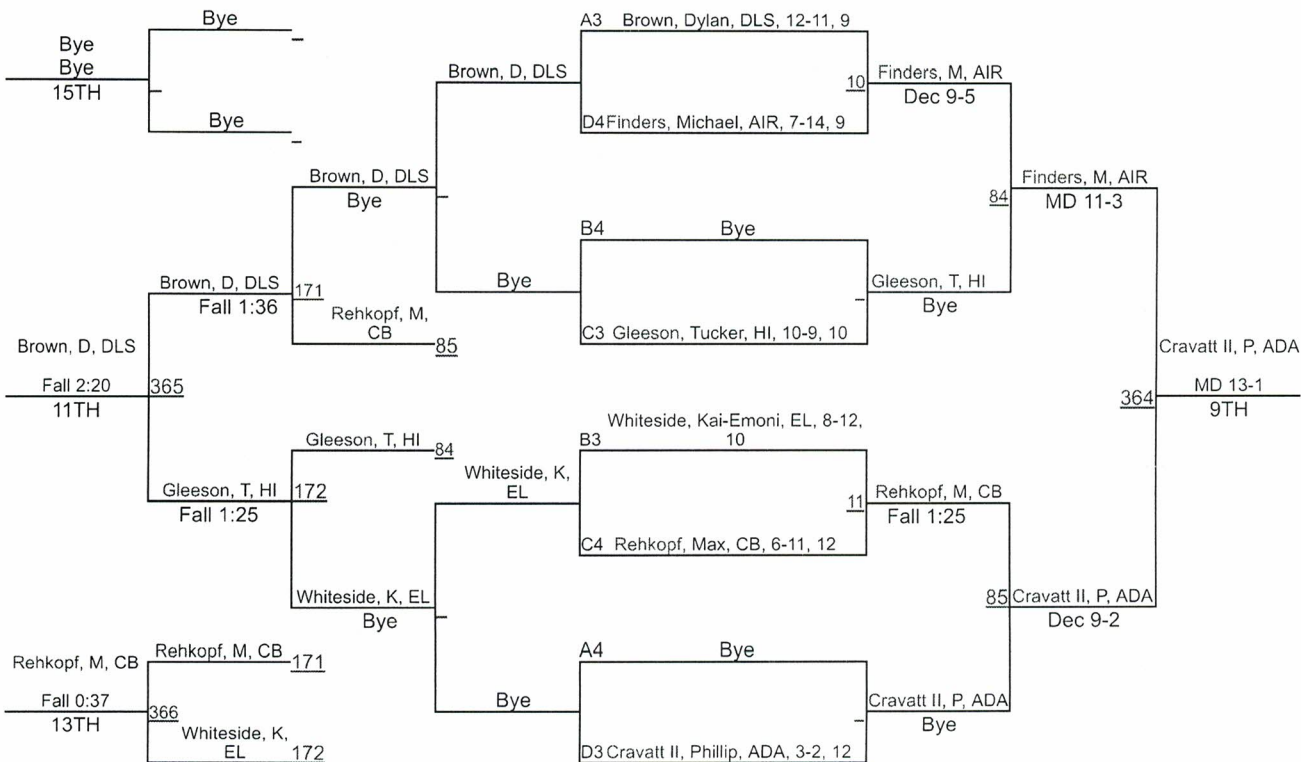

2021 Trey Culotta Invitational

2021 Trey Culotta Invitational

113

Reiff, D, VH

Fall 2:58
5th

Ropski, A, CB
Dec 3-2
3

Hite, B, BMHS

Dec 6-4
7th