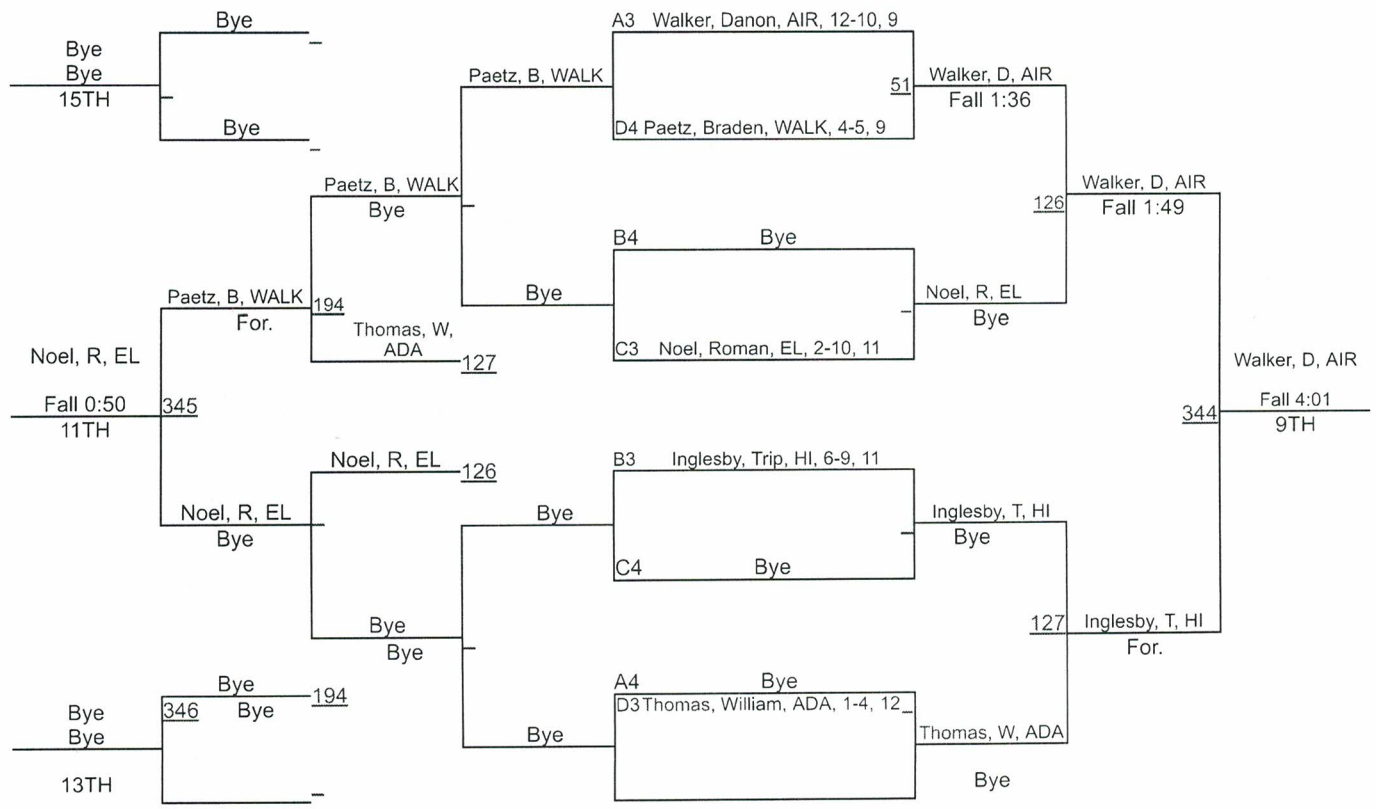

Quellfander, J, BAS
Fall 1:27

Douglass, W, VH
Fall 4:36

Dixon, D, WALK
Fall 1:52
11th

314

Dixon, D, WALK A6

Dixon, Draven, WALK, 3-
9, 9

Douglass, W, VH

2021 Trey Culotta Invitational

2021 Trey Culotta Invitational