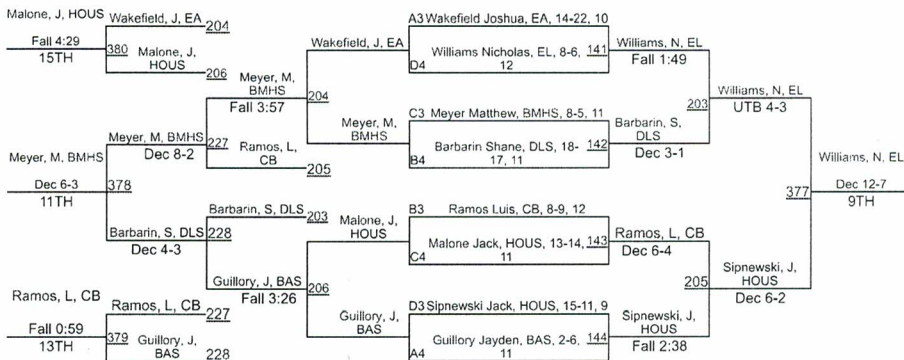

A4
Hite, Bryce, BMHS, 14-
10, 11

B1
Eisensohn, Jacob, 62
BMHS, 31-1, 10

A5
Grimes, James, HER, 6-
7, 10

B6
Fishburn, Parker, 63
ADA, 1-6, 12

A6
Wagoner, Jace, DLS, 9-
22, 9

B5
Robin, Sedaka, SOU, 64
9-11, 10

Perry III, E, AIR
Fall 0:58

Perry III, E, AIR
TF-1.5 4:39 (15-0)

Ropski, A, CB
MD 15-6

367

Reiff, D, VH
Fall 5:13

Eisensohn, J, BMHS
Fall 2:49

Eisensohn, J, BMHS
For.

Grimes, J, HER
Fall 3:43

Fall 3:56
9th

Robin, S, SOU
For.

2021 Trey Culotta Invitational

2021 Trey Culotta Invitational

Tate, H, HOUS

Tate, H, HOUS 221

MD 17-4
5th

311 Morgan, T.
PACE 222