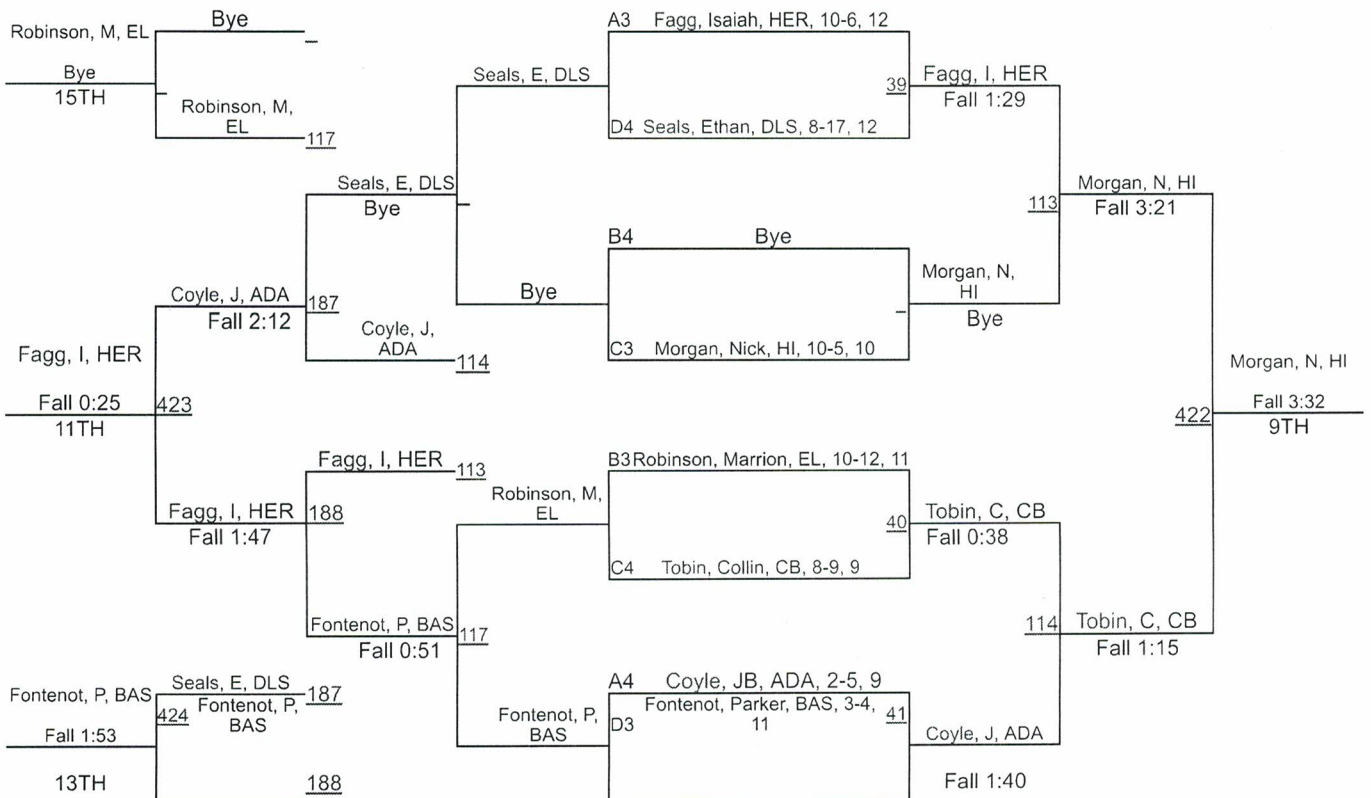

Fall 3:56
9th

Robin, S, SOU
For.

2021 Trey Culotta Invitational

2021 Trey Culotta Invitational

Tate, H, HOUS

Tate, H, HOUS 221

MD 17-4
5th

311 Morgan, T.
PACE 222