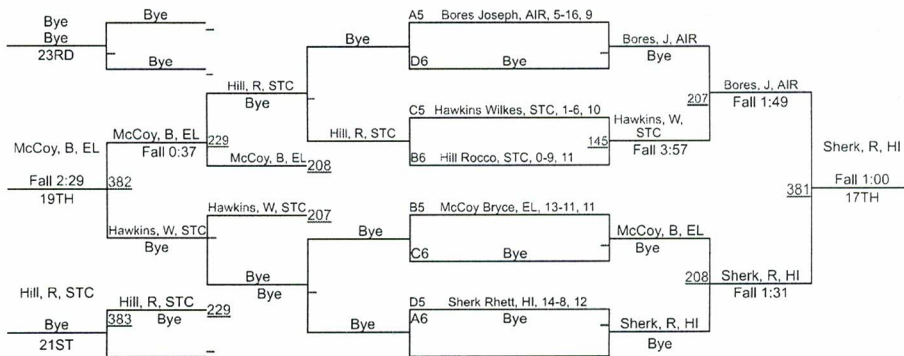

Perry III, E, AIR
Fall 0:58

Perry III, E, AIR
TF-1.5 4:39 (15-0)

Ropski, A, CB
MD 15-6

367

Reiff, D, VH
Fall 5:13

Eisensohn, J, BMHS
Fall 2:49

Eisensohn, J, BMHS
For.

Grimes, J, HER
Fall 3:43

Fall 3:56
9th

Robin, S, SOU
For.

2021 Trey Culotta Invitational

2021 Trey Culotta Invitational

Tate, H, HOUS

Tate, H, HOUS 221

MD 17-4
5th

311 Morgan, T.
PACE 222