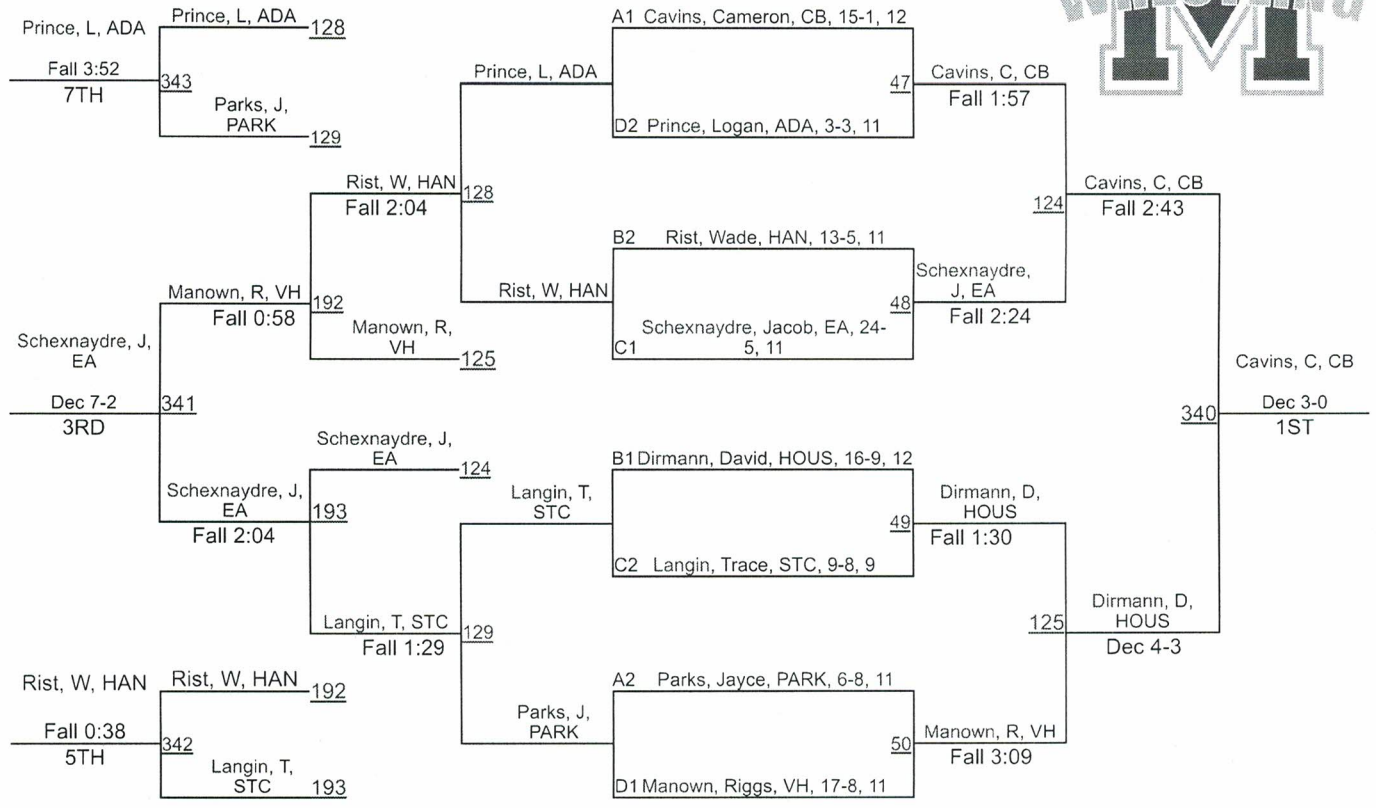

Quellfander, J, BAS
Fall 1:27

Douglass, W, VH
Fall 4:36

Dixon, D, WALK
Fall 1:52
11th

314

Dixon, D, WALK A6

Dixon, Draven, WALK, 3-
9, 9

Douglass, W, VH

2021 Trey Culotta Invitational

2021 Trey Culotta Invitational