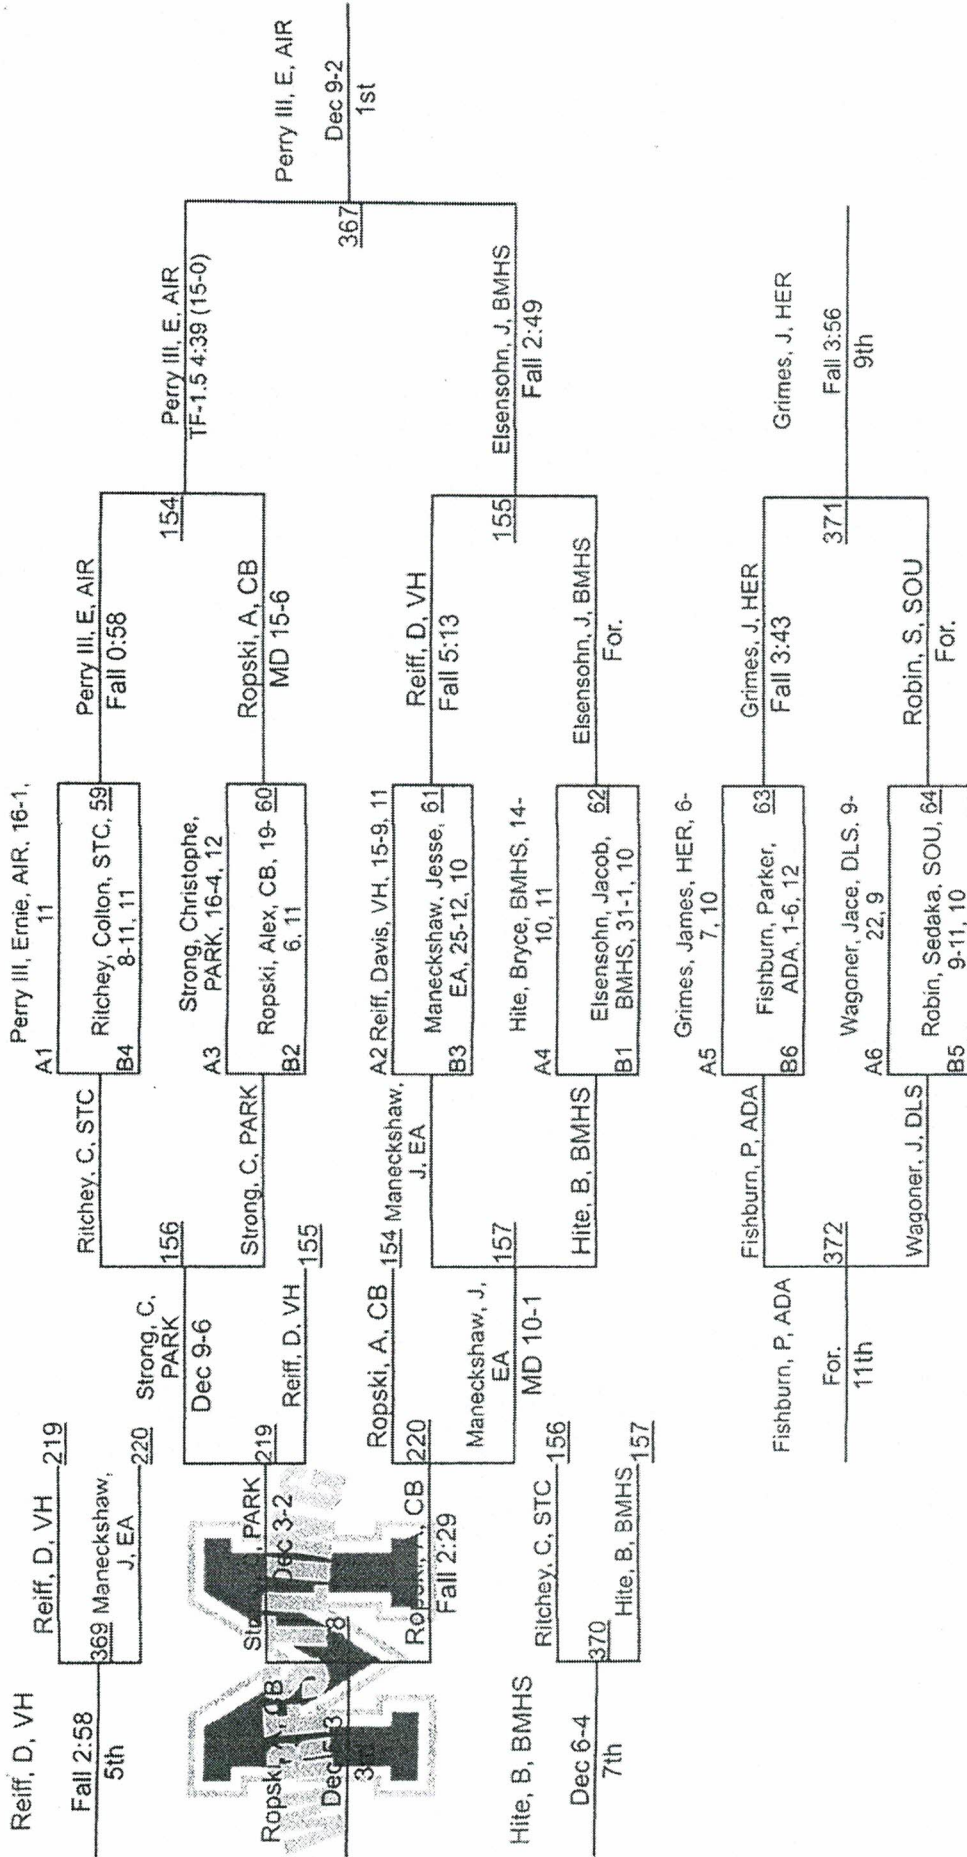

Reiff, D, VH

Fall 2:58
5th

Ropski, A, CB
Dec 3-2
3

Hite, B, BMHS

Dec 6-4
7th

A1
Perry III, Ernie, AIR, 16-1, 11

B4
Ritchey, Collon, STC, 59
8-11, 11

A3
Strong, Christophe,
PARK, 16-4, 12

B2
Ropski, Alex, CB, 19-60
6, 11

A2
Reiff, Davis, VH, 15-9, 11

B3
Maneckshaw, Jesse, 61
EA, 25-12, 10

A4
Hite, Bryce, BMHS, 14-
10, 11

B1
Eisensohn, Jacob, 62
BMHS, 31-1, 10

A5
Grimes, James, HER, 6-
7, 10

B6
Fishburn, Parker, 63
ADA, 1-6, 12

A6
Wagoner, Jace, DLS, 9-
22, 9

B5
Robin, Sedaka, SOU, 64
9-11, 10

Perry III, E, AIR
Fall 0:58

Perry III, E, AIR
TF-1.5 4:39 (15-0)

Ropski, A, CB
MD 15-6

367

Reiff, D, VH
Fall 5:13

Eisensohn, J, BMHS
Fall 2:49

Eisensohn, J, BMHS
For.

Grimes, J, HER
Fall 3:43

Fall 3:56
9th

Robin, S, SOU
For.