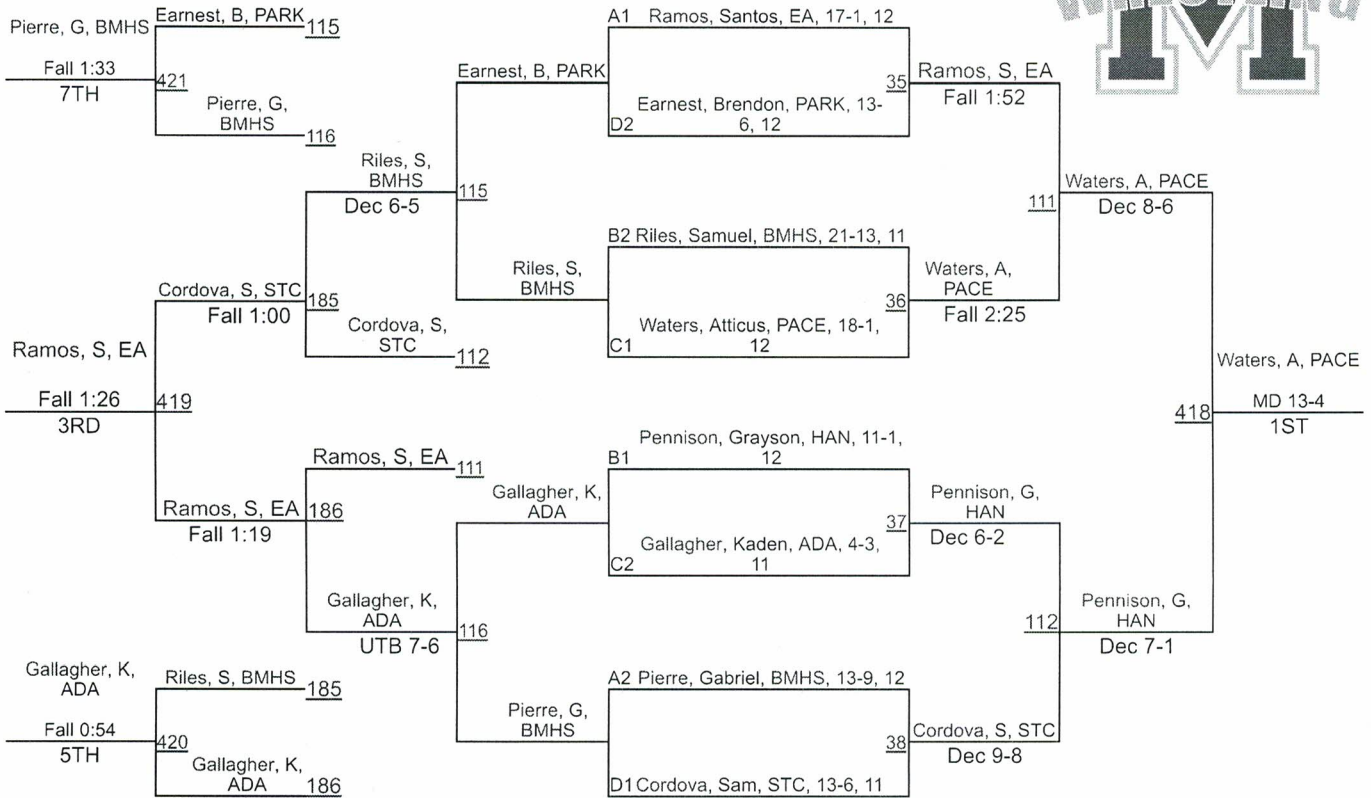

Fall 3:56
9th

Robin, S, SOU
For.

2021 Trey Culotta Invitational

2021 Trey Culotta Invitational

Tate, H, HOUS

Tate, H, HOUS 221

MD 17-4
5th

311 Morgan, T.
PACE 222