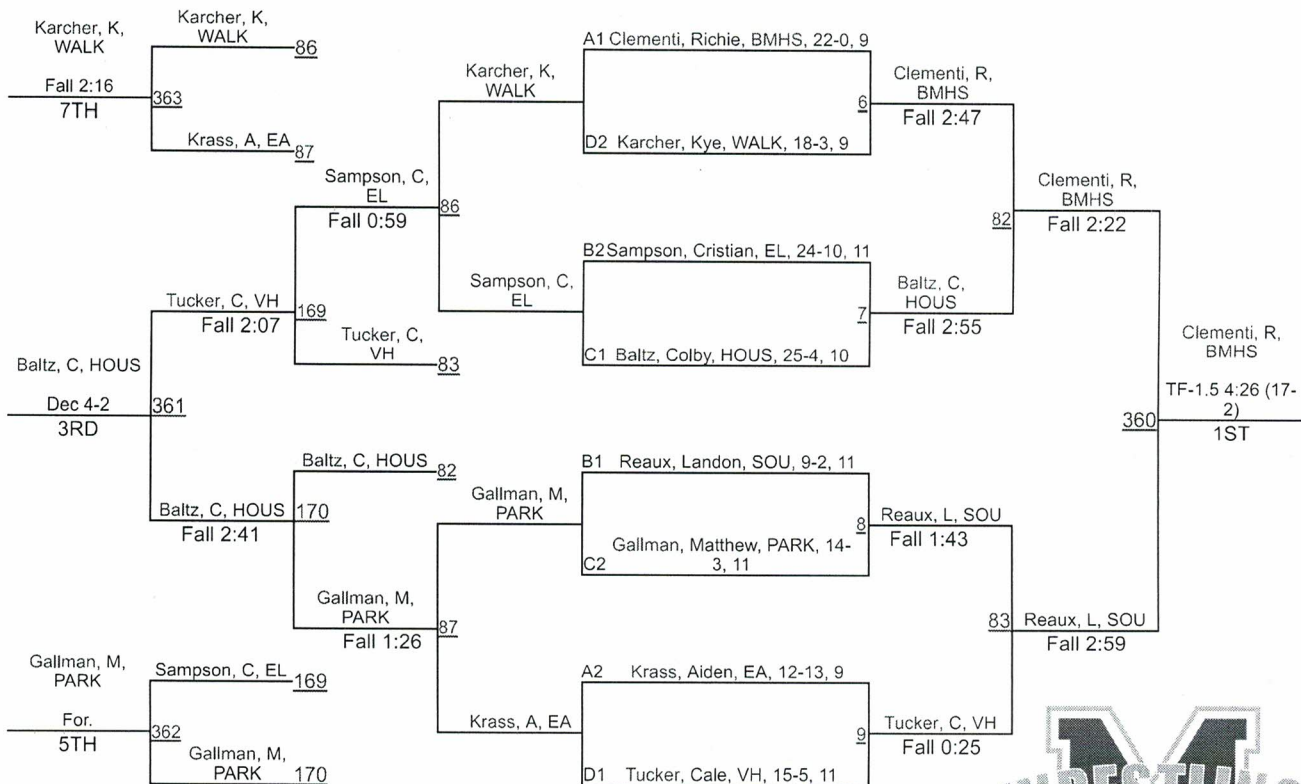

2021 Trey Culotta Invitational

113