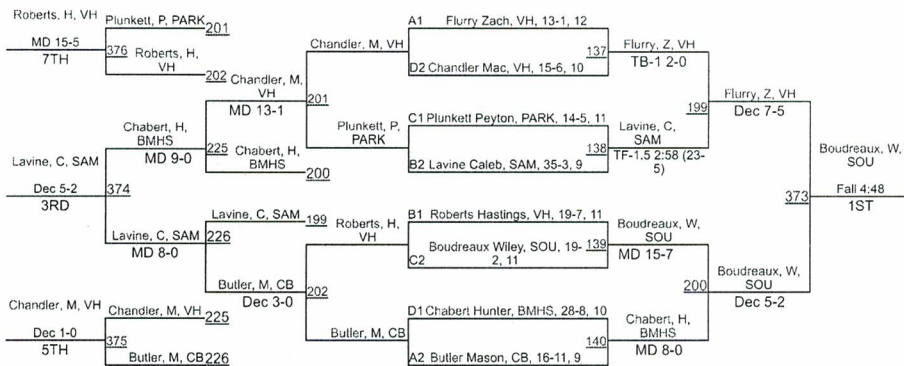

Perry III, E, AIR
Fall 0:58

Perry III, E, AIR
TF-1.5 4:39 (15-0)

Ropski, A, CB
MD 15-6

367

Reiff, D, VH
Fall 5:13

Eisensohn, J, BMHS
Fall 2:49

Eisensohn, J, BMHS
For.

Grimes, J, HER
Fall 3:43

Fall 3:56
9th

Robin, S, SOU
For.

2021 Trey Culotta Invitational

2021 Trey Culotta Invitational

Tate, H, HOUS

Tate, H, HOUS 221

MD 17-4
5th

311 Morgan, T.
PACE 222