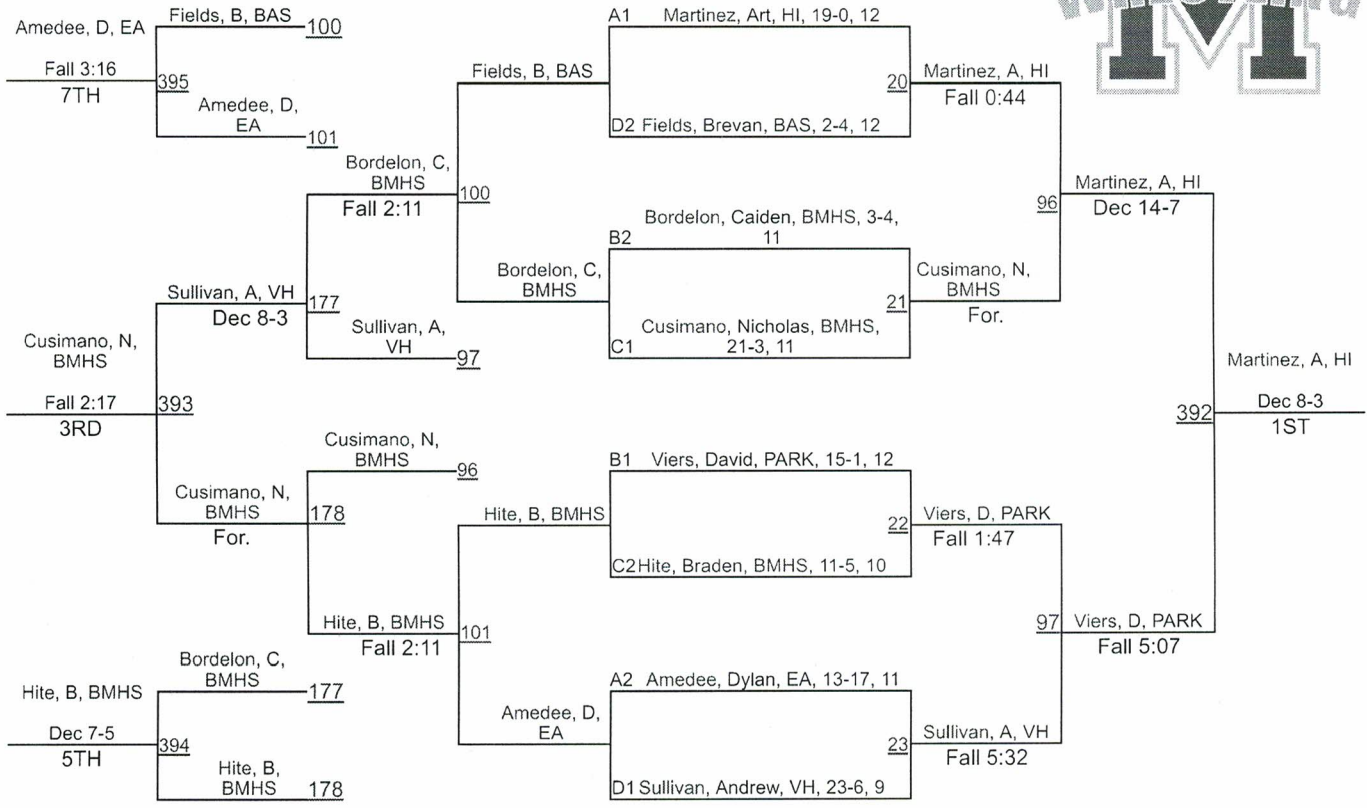

Fall 3:56
9th

Robin, S, SOU
For.

2021 Trey Culotta Invitational

2021 Trey Culotta Invitational

Tate, H, HOUS

Tate, H, HOUS 221

MD 17-4
5th

311 Morgan, T.
PACE 222