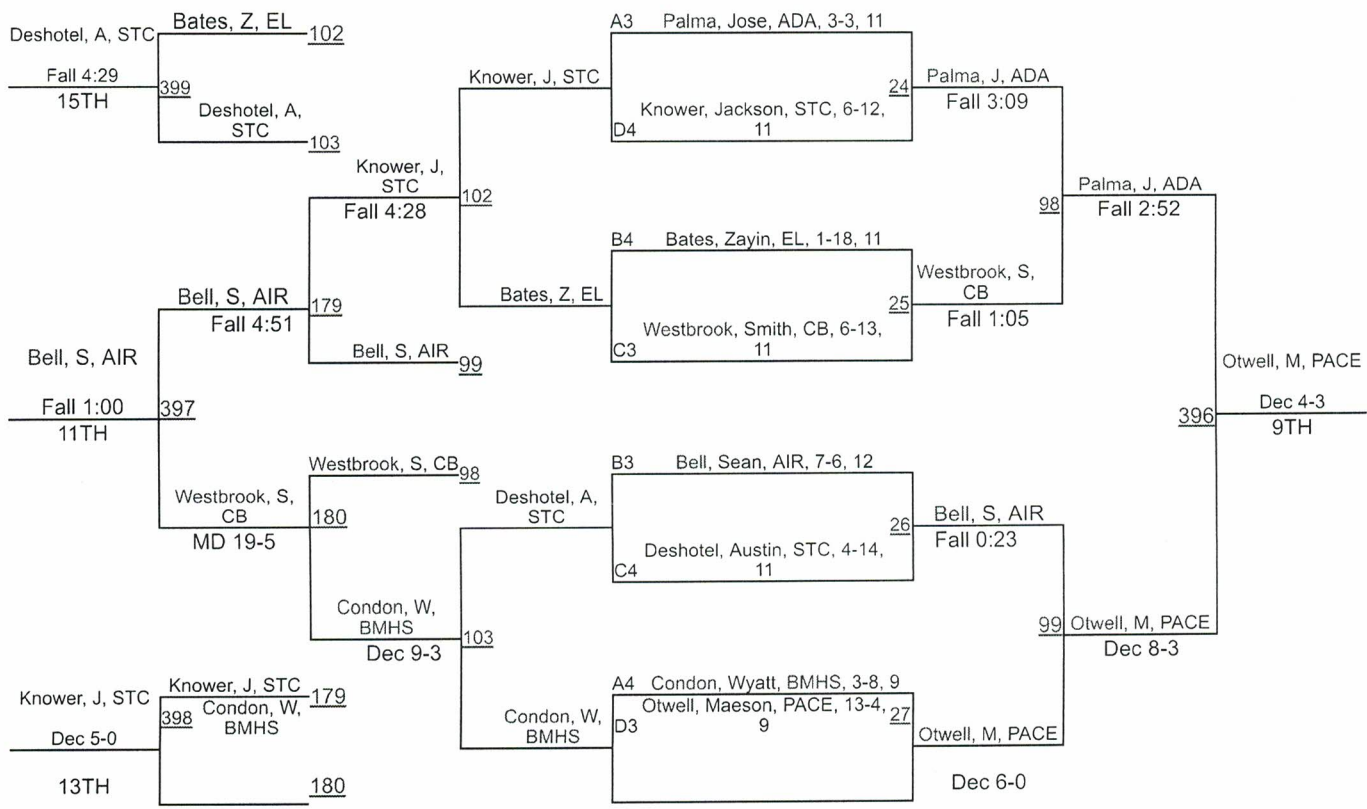

Fall 3:56
9th

Robin, S, SOU
For.

2021 Trey Culotta Invitational

2021 Trey Culotta Invitational

Tate, H, HOUS

Tate, H, HOUS 221

MD 17-4
5th

311 Morgan, T.
PACE 222