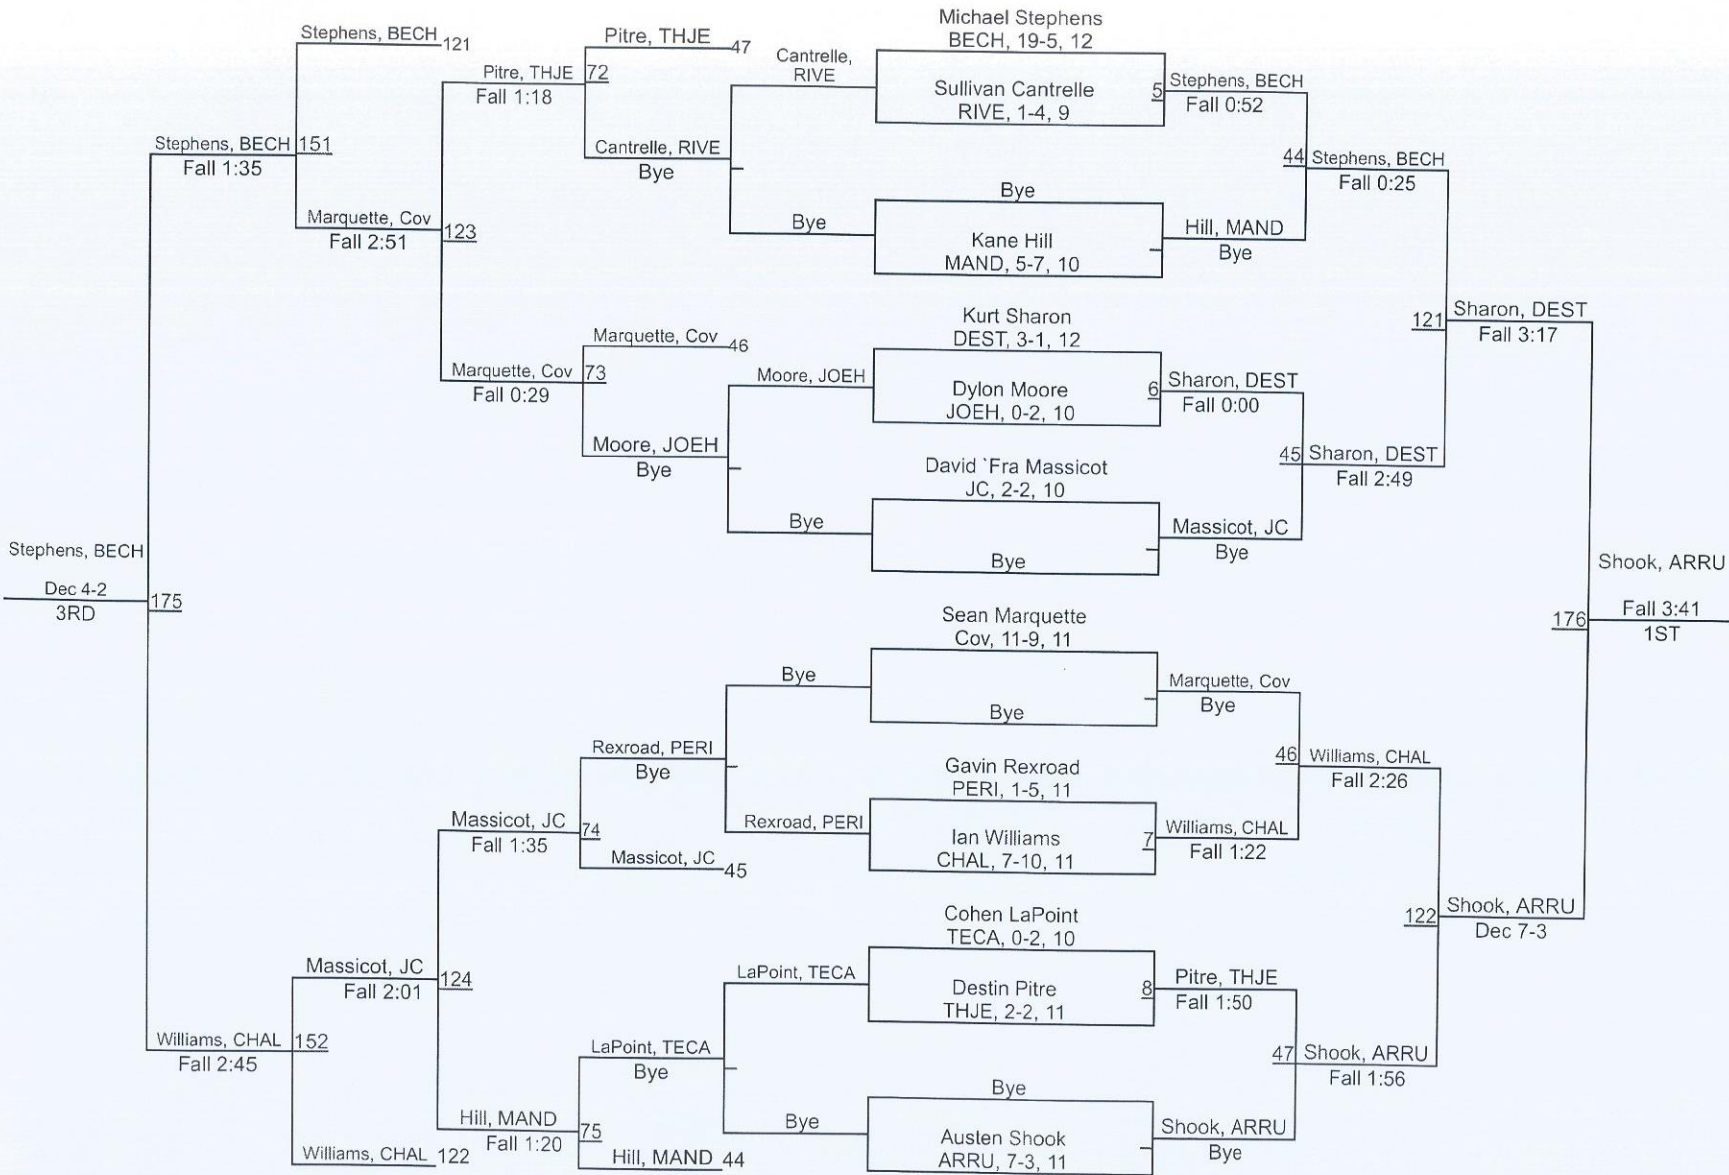

Team Scores

1	Archbishop Rummel	197.0
2	DeLaSalle	156.0
3	Teurlings Catholic	136.0
4	Chalmette	99.0
5	Pearl River	86.0
6	Belle Chasse	85.0
7	Covington	83.0
8	John Curtis	70.0
9	Mandeville	66.0
10	New Orleans Military and Maritime Academy	44.0
11	Thomas Jefferson	32.0
12	Destrehan	26.0
13	East Jefferson	25.0
14	Grace King	22.0
15	Riverdale	9.0
16	Haynes Academy	0.0
16	John Ehret	0.0
16	Salmen	0.0

George Trygg

182