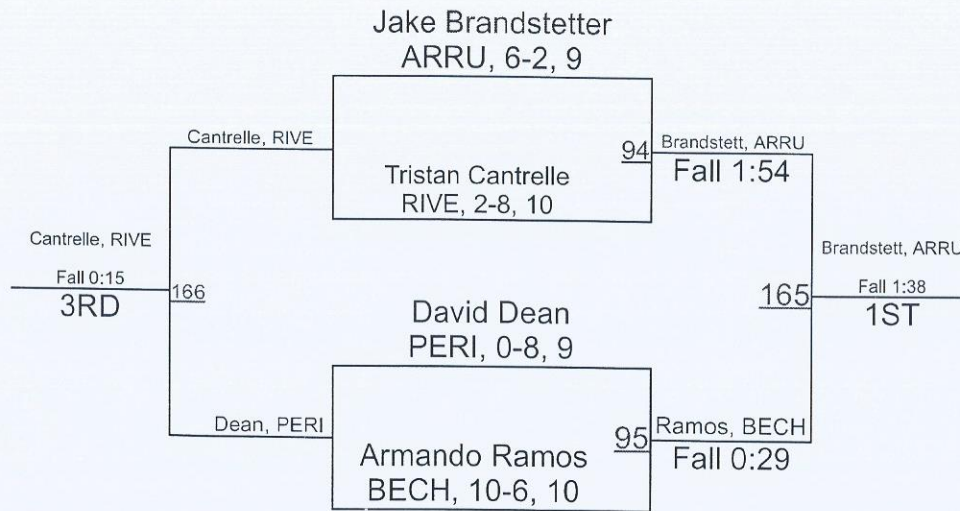

Team Scores

1	Archbishop Rummel	197.0
2	DeLaSalle	156.0
3	Teurlings Catholic	136.0
4	Chalmette	99.0
5	Pearl River	86.0
6	Belle Chasse	85.0
7	Covington	83.0
8	John Curtis	70.0
9	Mandeville	66.0
10	New Orleans Military and Maritime Academy	44.0
11	Thomas Jefferson	32.0
12	Destrehan	26.0
13	East Jefferson	25.0
14	Grace King	22.0
15	Riverdale	9.0
16	Haynes Academy	0.0
16	John Ehret	0.0
16	Salmen	0.0