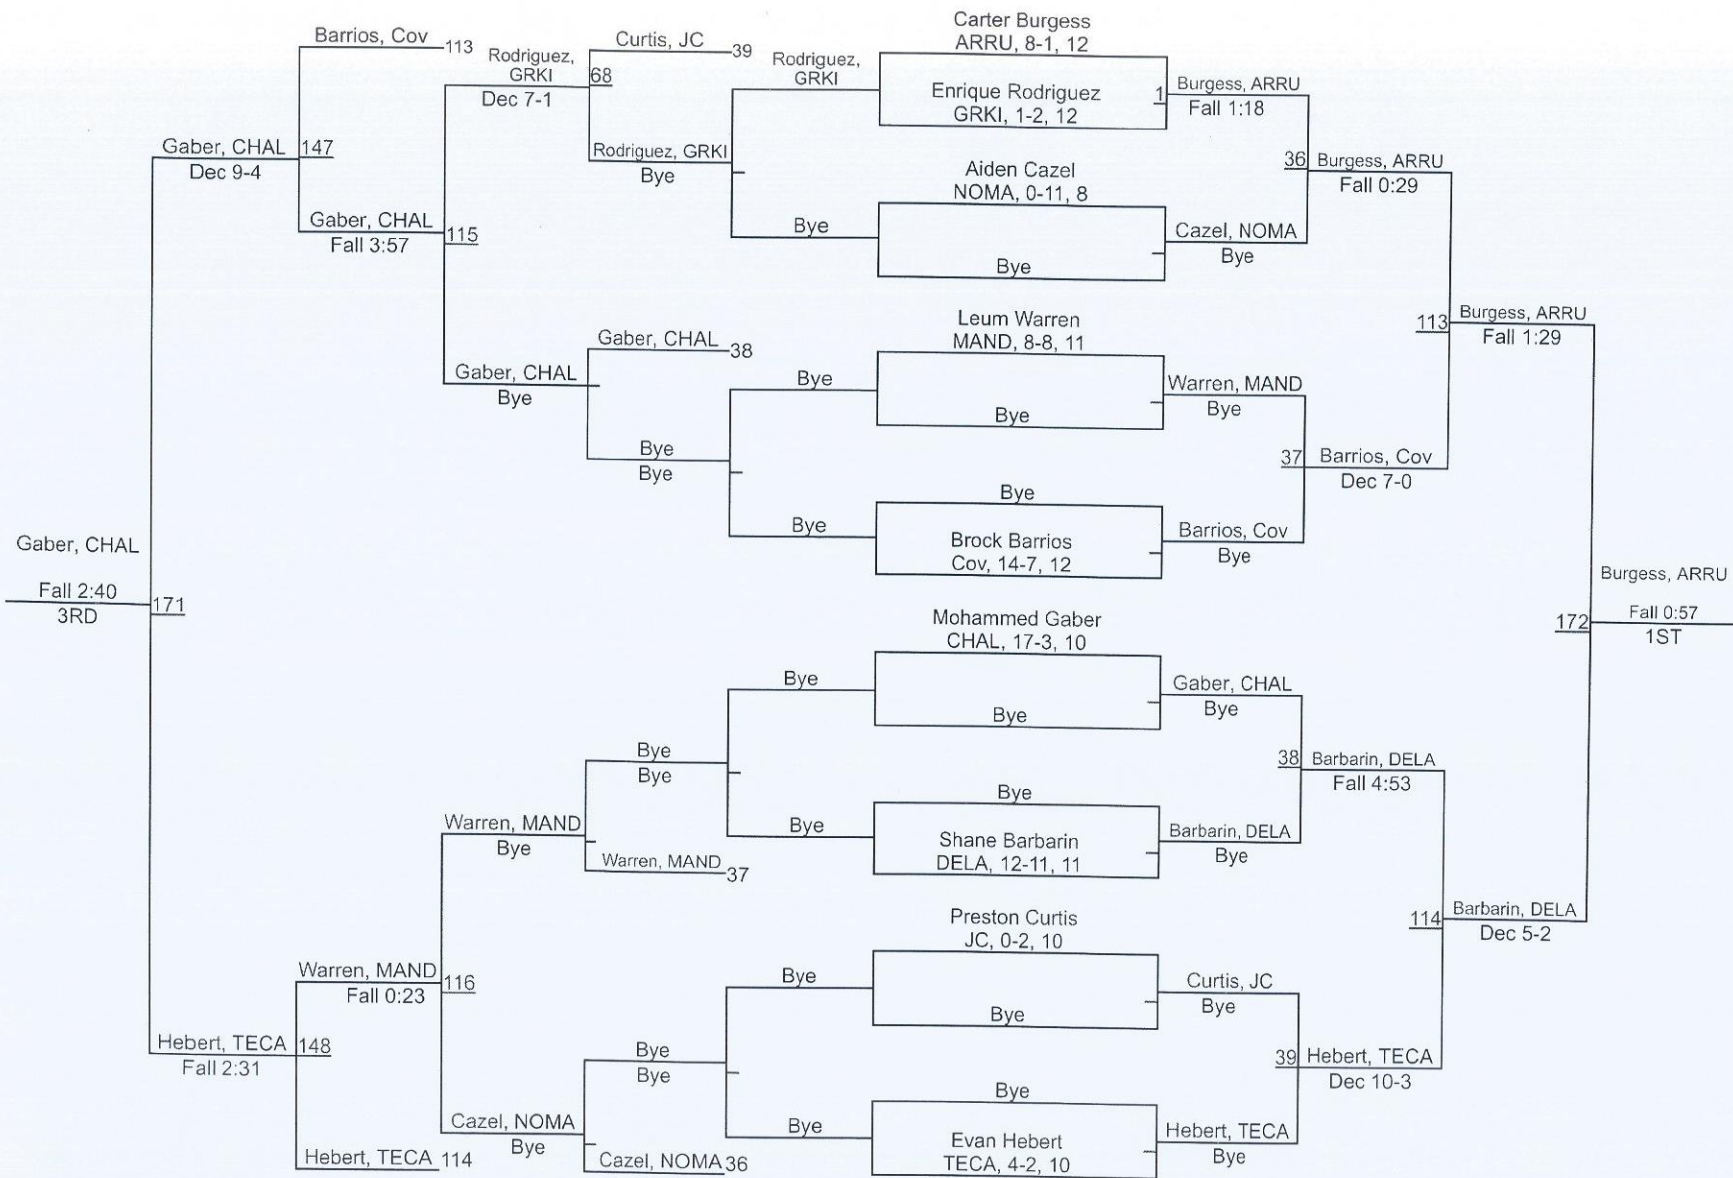

Team Scores

1	Archbishop Rummel	197.0
2	DeLaSalle	156.0
3	Teurlings Catholic	136.0
4	Chalmette	99.0
5	Pearl River	86.0
6	Belle Chasse	85.0
7	Covington	83.0
8	John Curtis	70.0
9	Mandeville	66.0
10	New Orleans Military and Maritime Academy	44.0
11	Thomas Jefferson	32.0
12	Destrehan	26.0
13	East Jefferson	25.0
14	Grace King	22.0
15	Riverdale	9.0
16	Haynes Academy	0.0
16	John Ehret	0.0
16	Salmen	0.0

George Trygg

182