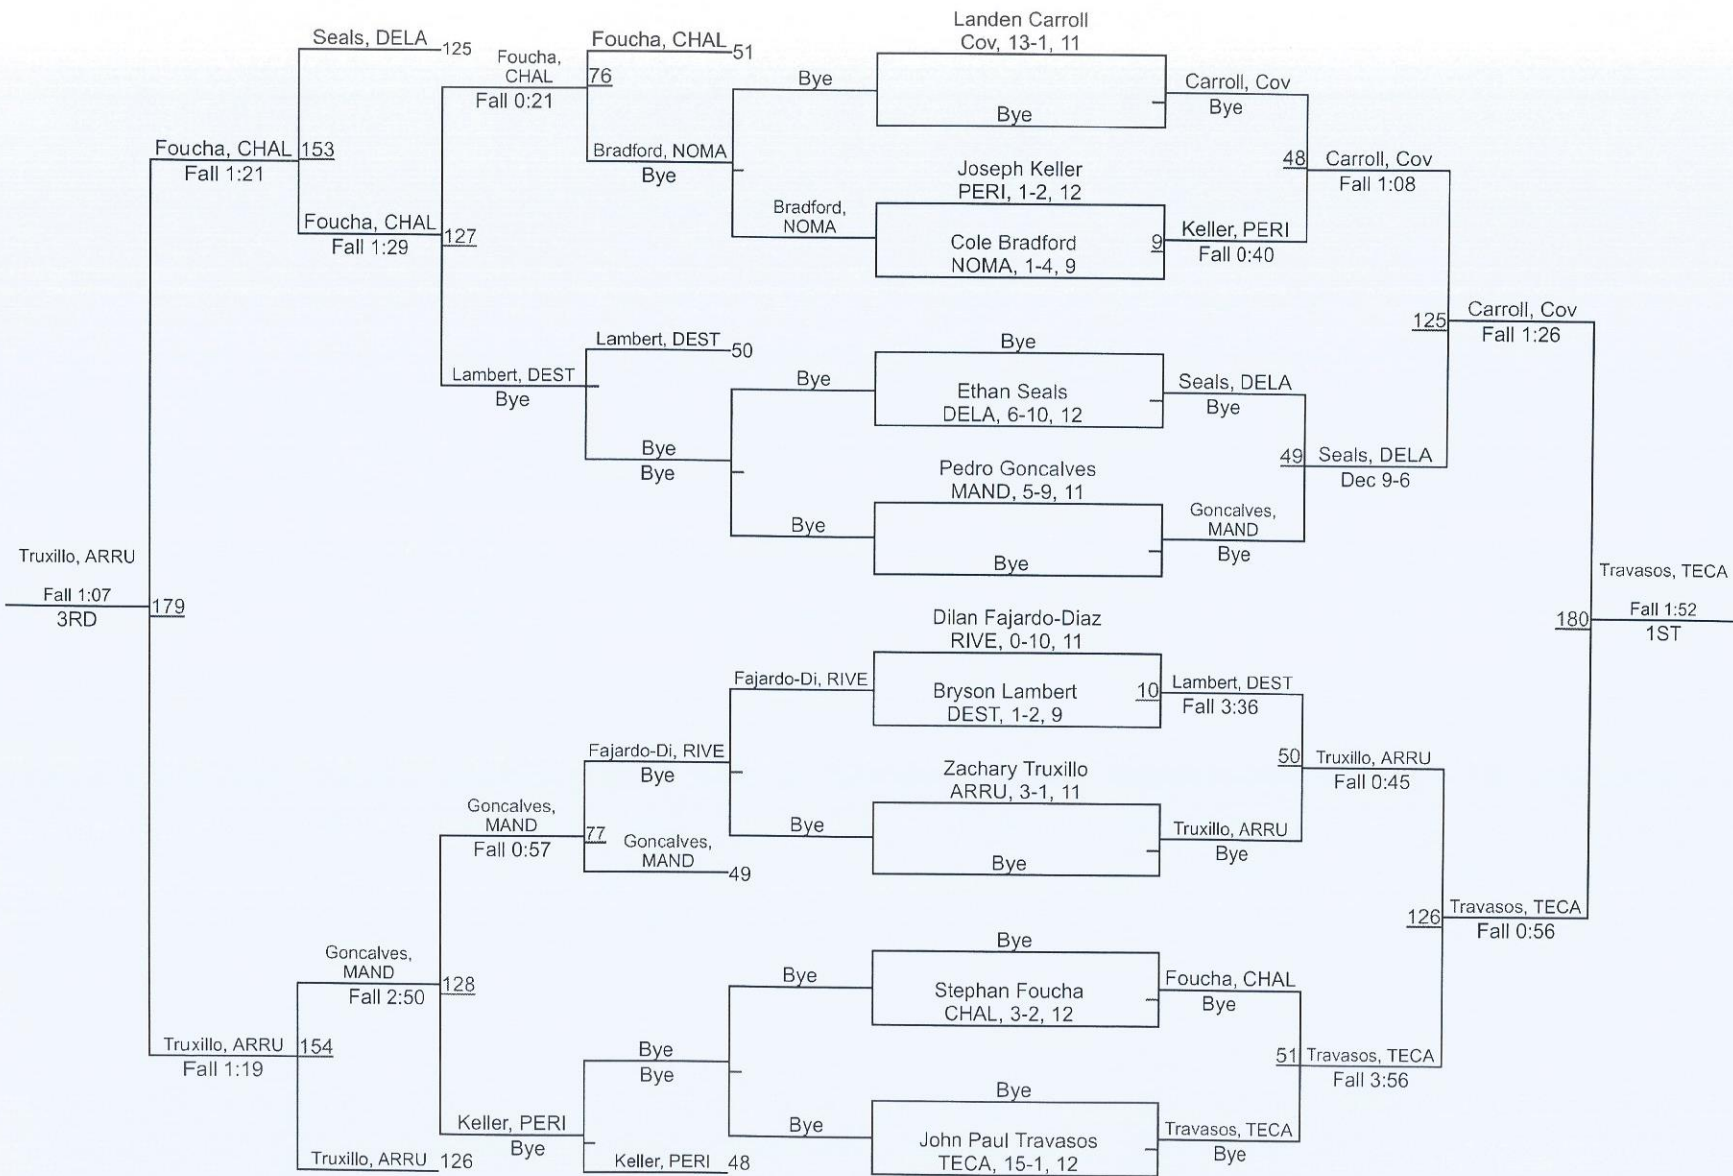

Team Scores

1	Archbishop Rummel	197.0
2	DeLaSalle	156.0
3	Teurlings Catholic	136.0
4	Chalmette	99.0
5	Pearl River	86.0
6	Belle Chasse	85.0
7	Covington	83.0
8	John Curtis	70.0
9	Mandeville	66.0
10	New Orleans Military and Maritime Academy	44.0
11	Thomas Jefferson	32.0
12	Destrehan	26.0
13	East Jefferson	25.0
14	Grace King	22.0
15	Riverdale	9.0
16	Haynes Academy	0.0
16	John Ehret	0.0
16	Salmen	0.0

George Trygg

182