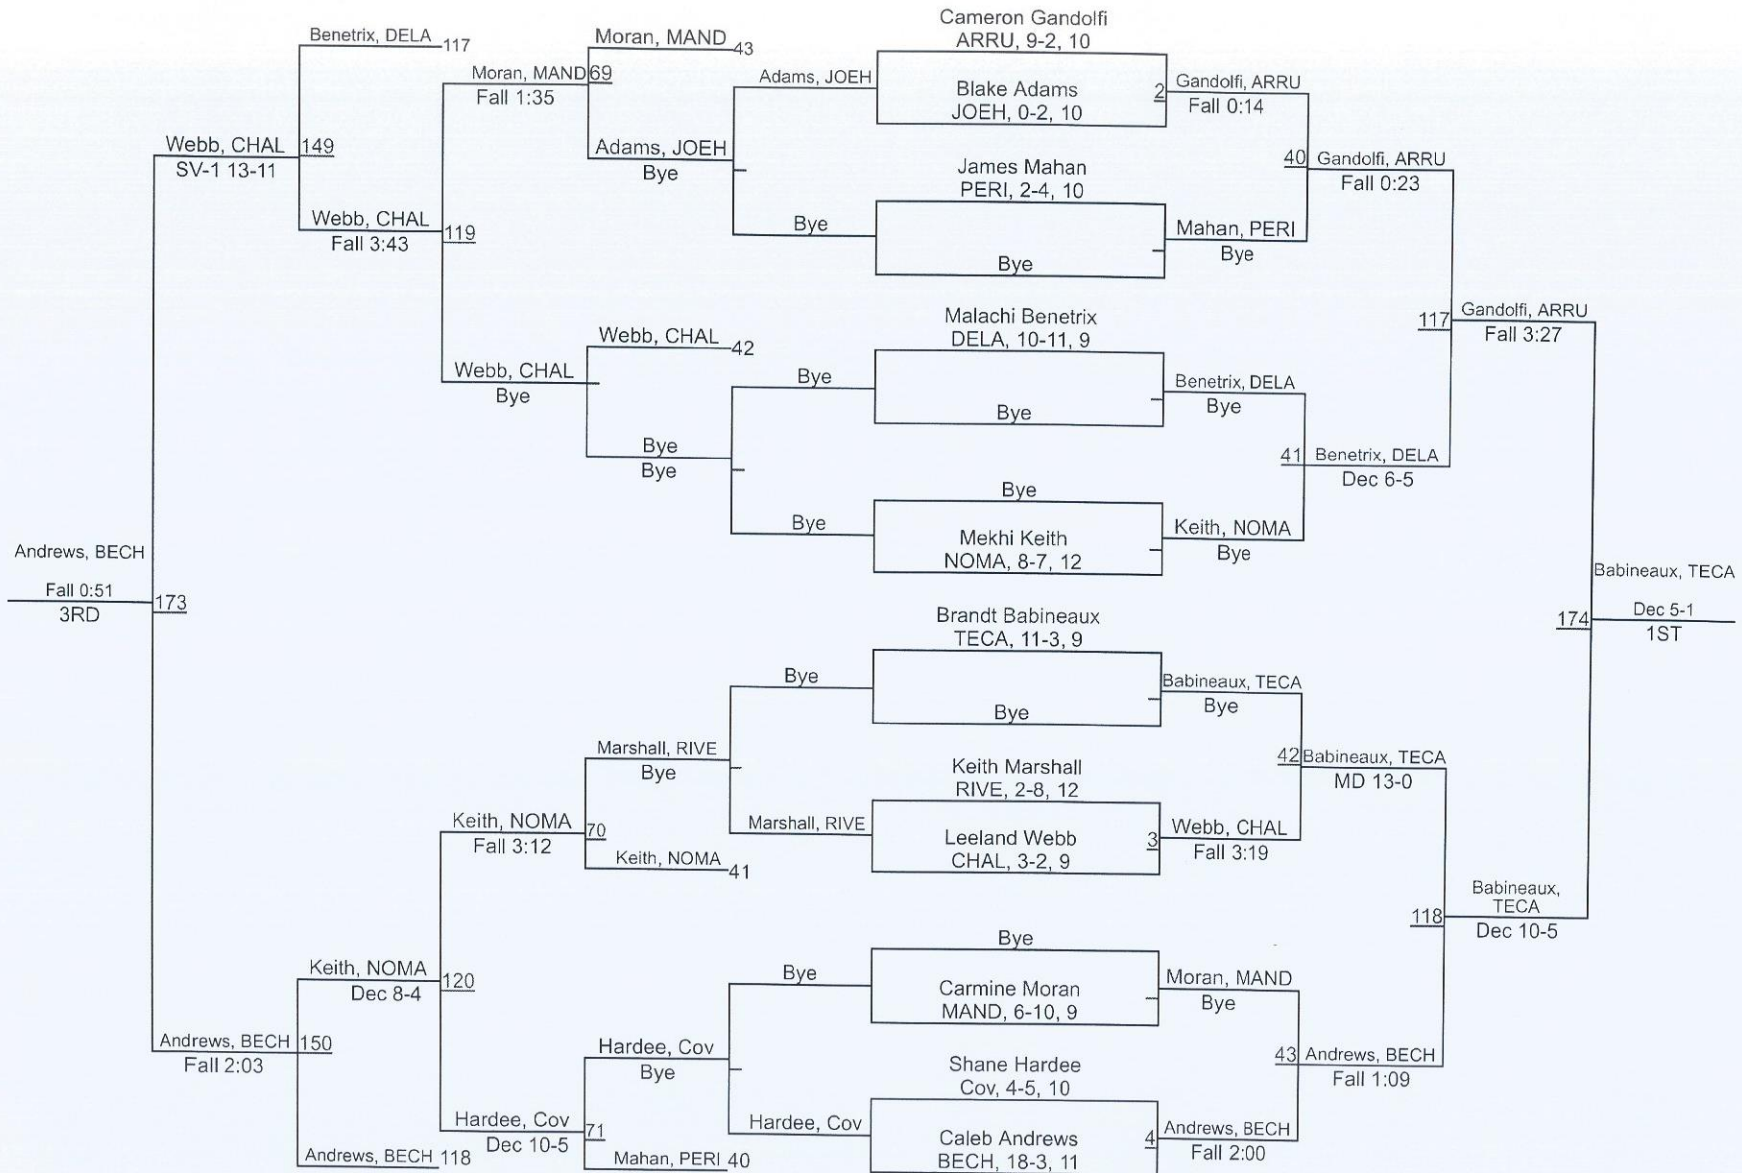

Team Scores

1	Archbishop Rummel	197.0
2	DeLaSalle	156.0
3	Teurlings Catholic	136.0
4	Chalmette	99.0
5	Pearl River	86.0
6	Belle Chasse	85.0
7	Covington	83.0
8	John Curtis	70.0
9	Mandeville	66.0
10	New Orleans Military and Maritime Academy	44.0
11	Thomas Jefferson	32.0
12	Destrehan	26.0
13	East Jefferson	25.0
14	Grace King	22.0
15	Riverdale	9.0
16	Haynes Academy	0.0
16	John Ehret	0.0
16	Salmen	0.0

George Trygg

182