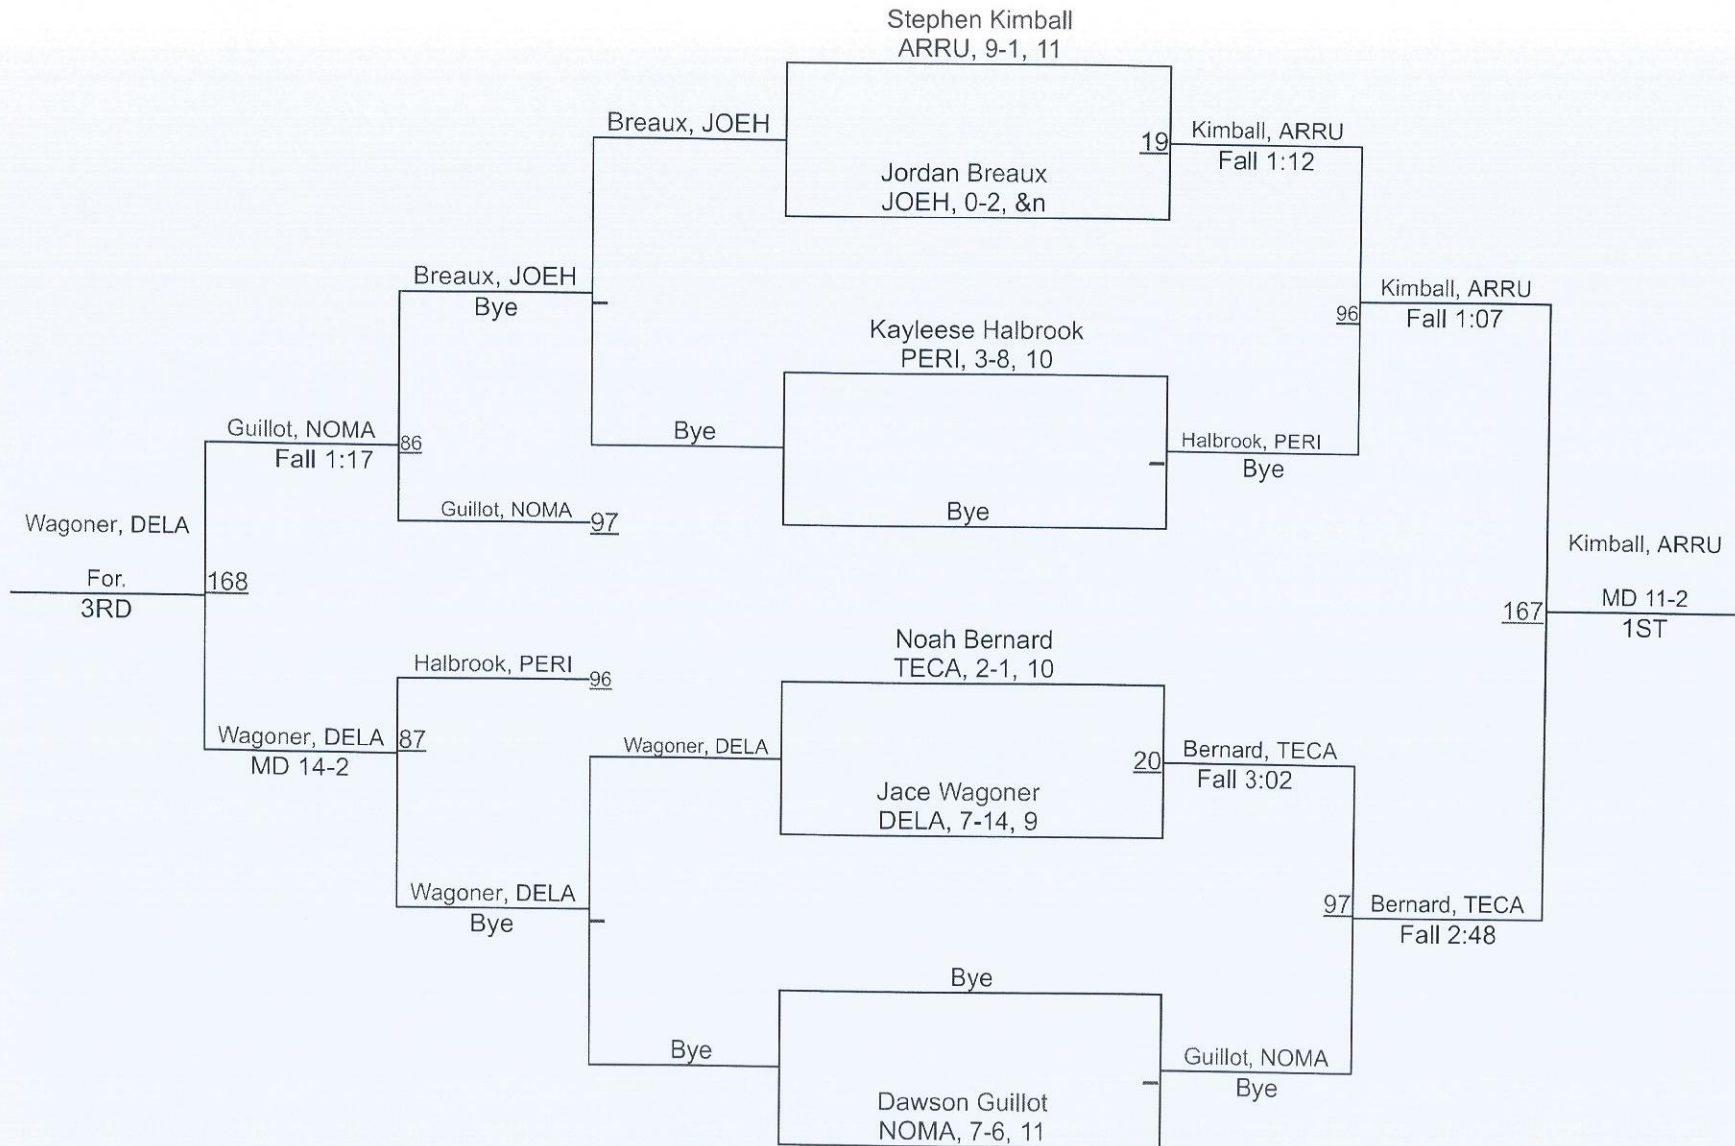

Team Scores

1	Archbishop Rummel	197.0
2	DeLaSalle	156.0
3	Teurlings Catholic	136.0
4	Chalmette	99.0
5	Pearl River	86.0
6	Belle Chasse	85.0
7	Covington	83.0
8	John Curtis	70.0
9	Mandeville	66.0
10	New Orleans Military and Maritime Academy	44.0
11	Thomas Jefferson	32.0
12	Destrehan	26.0
13	East Jefferson	25.0
14	Grace King	22.0
15	Riverdale	9.0
16	Haynes Academy	0.0
16	John Ehret	0.0
16	Salmen	0.0

George Trygg

182