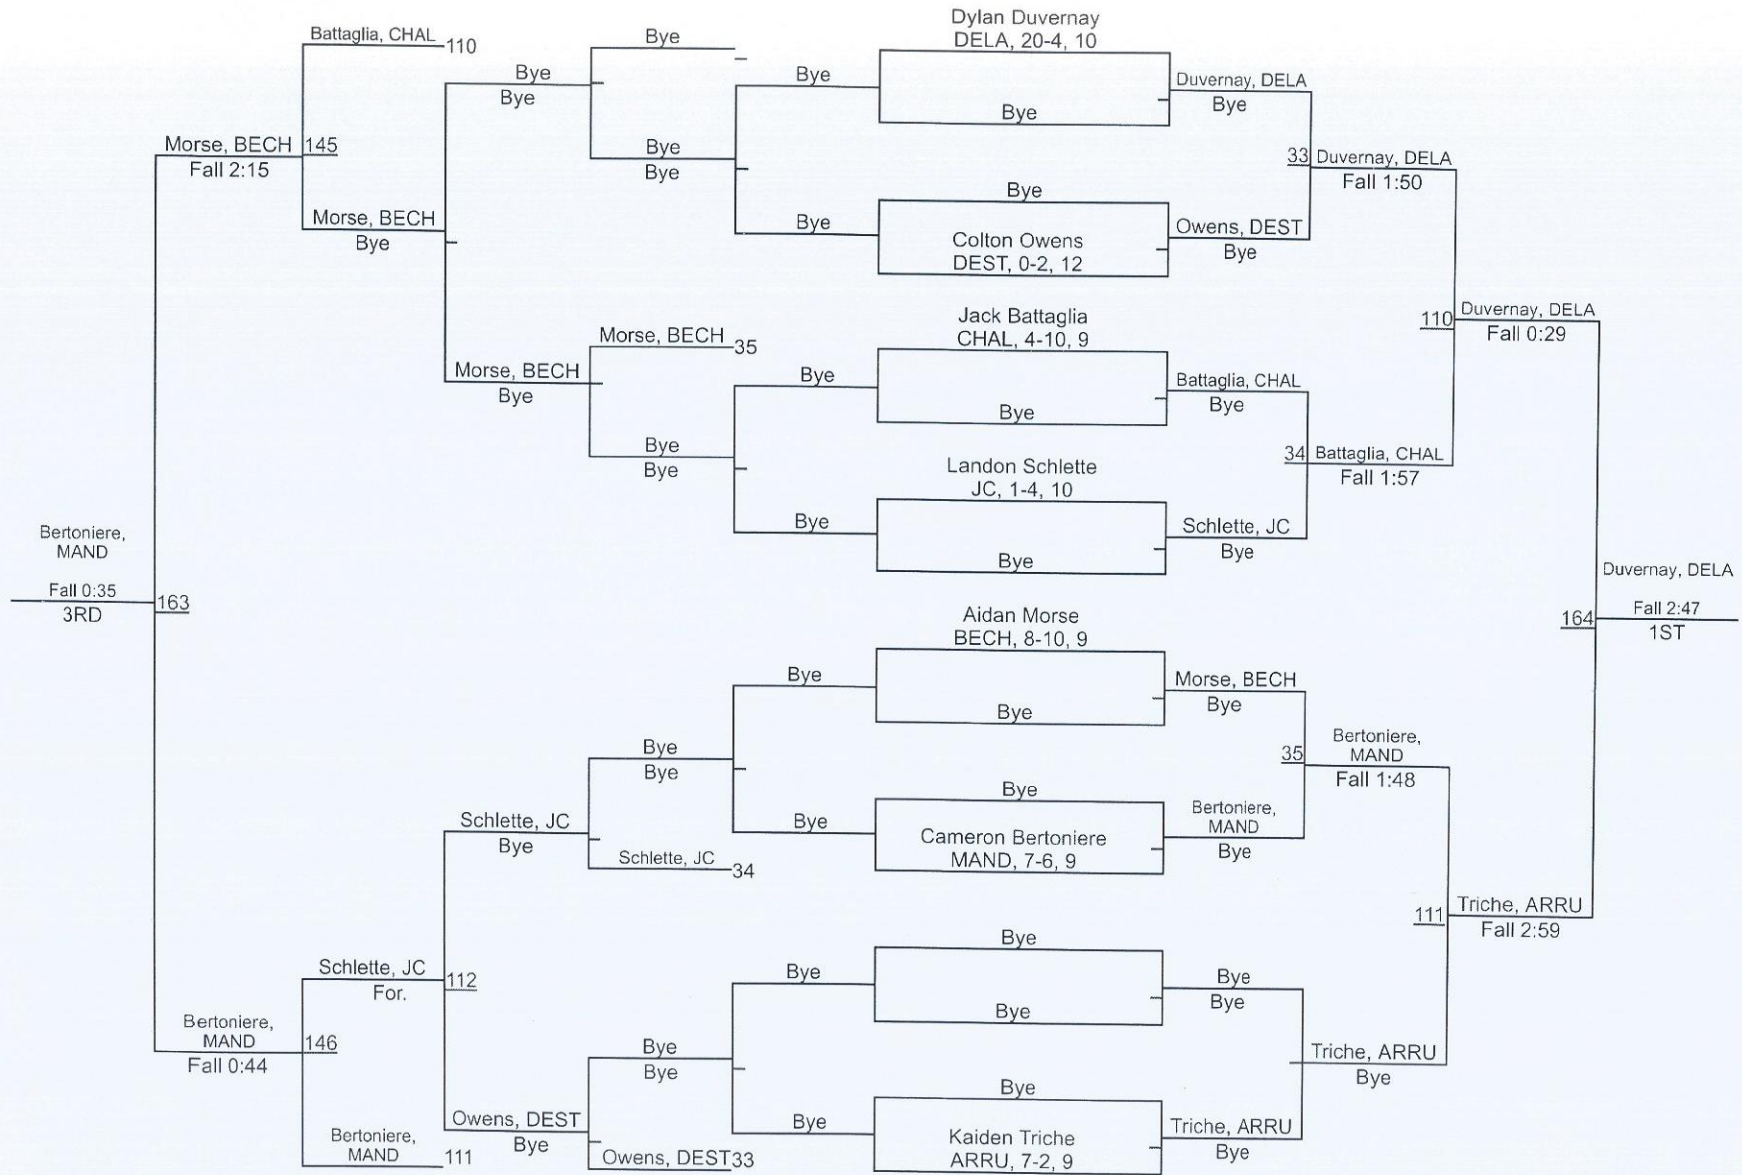

Team Scores

1	Archbishop Rummel	197.0
2	DeLaSalle	156.0
3	Teurlings Catholic	136.0
4	Chalmette	99.0
5	Pearl River	86.0
6	Belle Chasse	85.0
7	Covington	83.0
8	John Curtis	70.0
9	Mandeville	66.0
10	New Orleans Military and Maritime Academy	44.0
11	Thomas Jefferson	32.0
12	Destrehan	26.0
13	East Jefferson	25.0
14	Grace King	22.0
15	Riverdale	9.0
16	Haynes Academy	0.0
16	John Ehret	0.0
16	Salmen	0.0

George Trygg

182