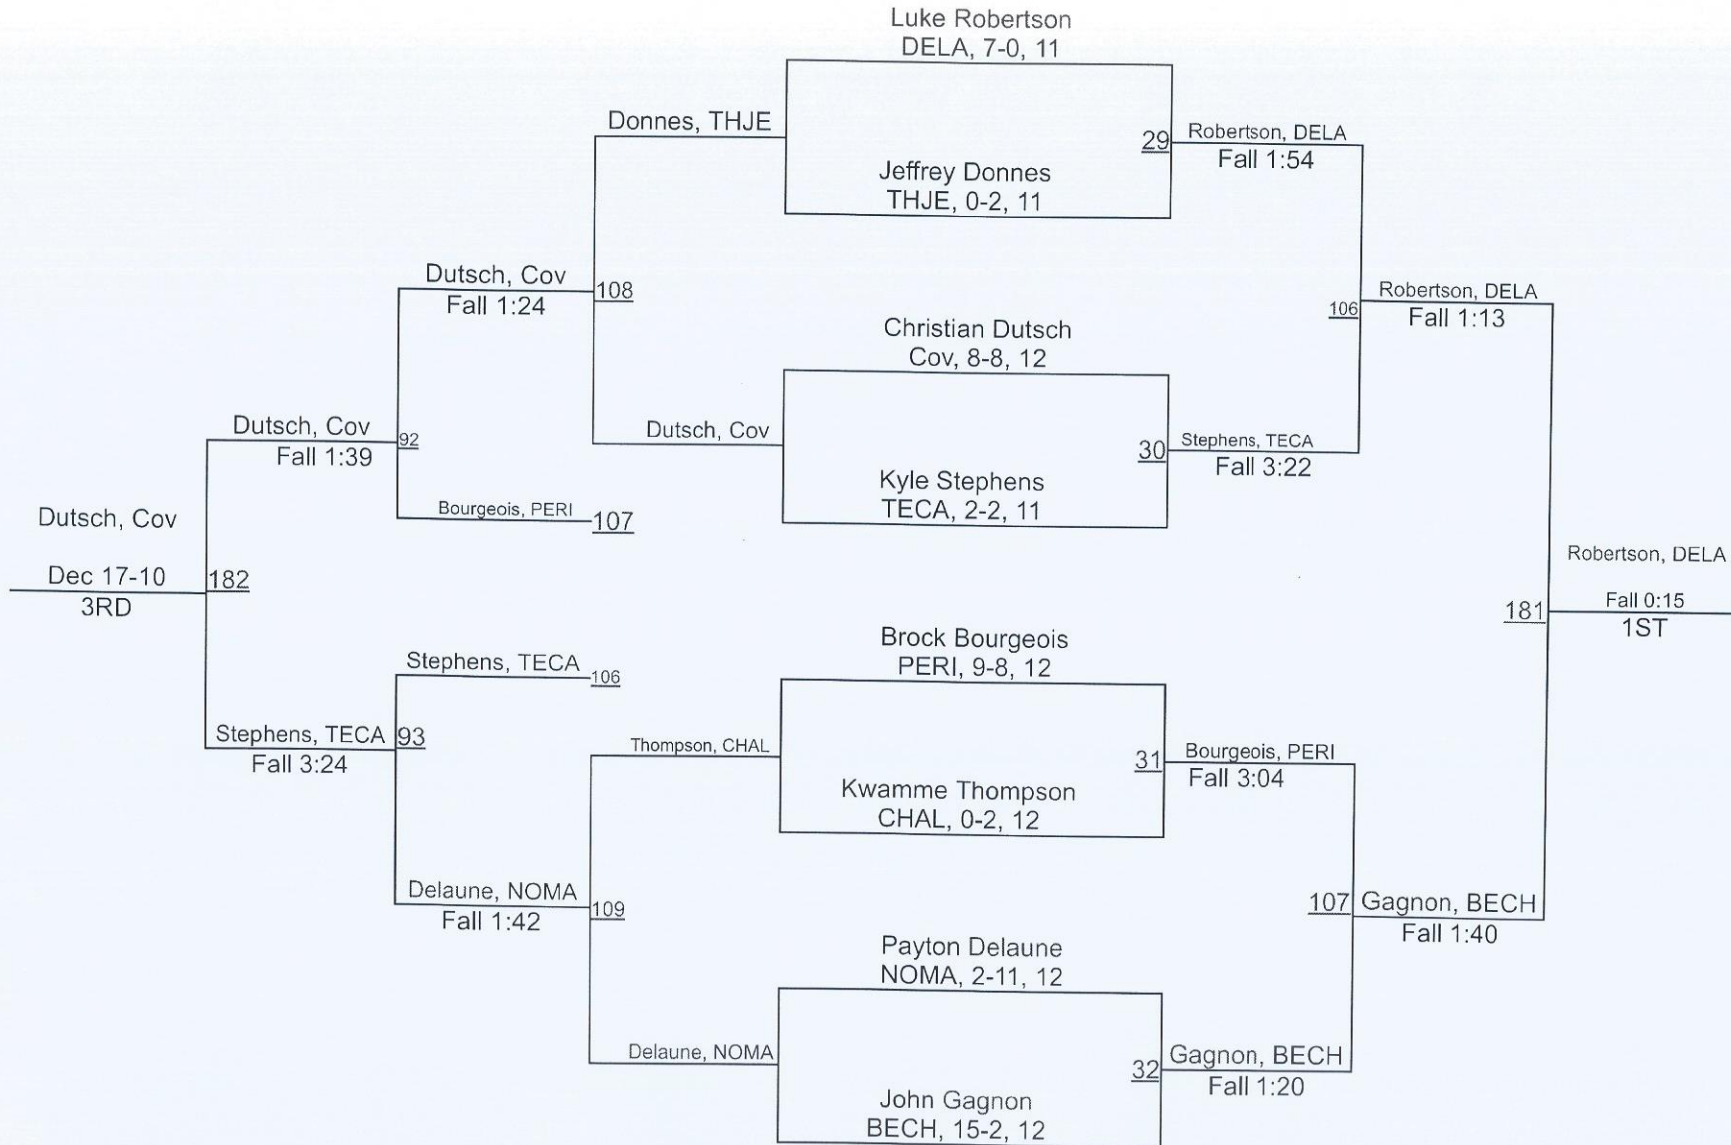

Team Scores

1	Archbishop Rummel	197.0
2	DeLaSalle	156.0
3	Teurlings Catholic	136.0
4	Chalmette	99.0
5	Pearl River	86.0
6	Belle Chasse	85.0
7	Covington	83.0
8	John Curtis	70.0
9	Mandeville	66.0
10	New Orleans Military and Maritime Academy	44.0
11	Thomas Jefferson	32.0
12	Destrehan	26.0
13	East Jefferson	25.0
14	Grace King	22.0
15	Riverdale	9.0
16	Haynes Academy	0.0
16	John Ehret	0.0
16	Salmen	0.0

George Trygg

182