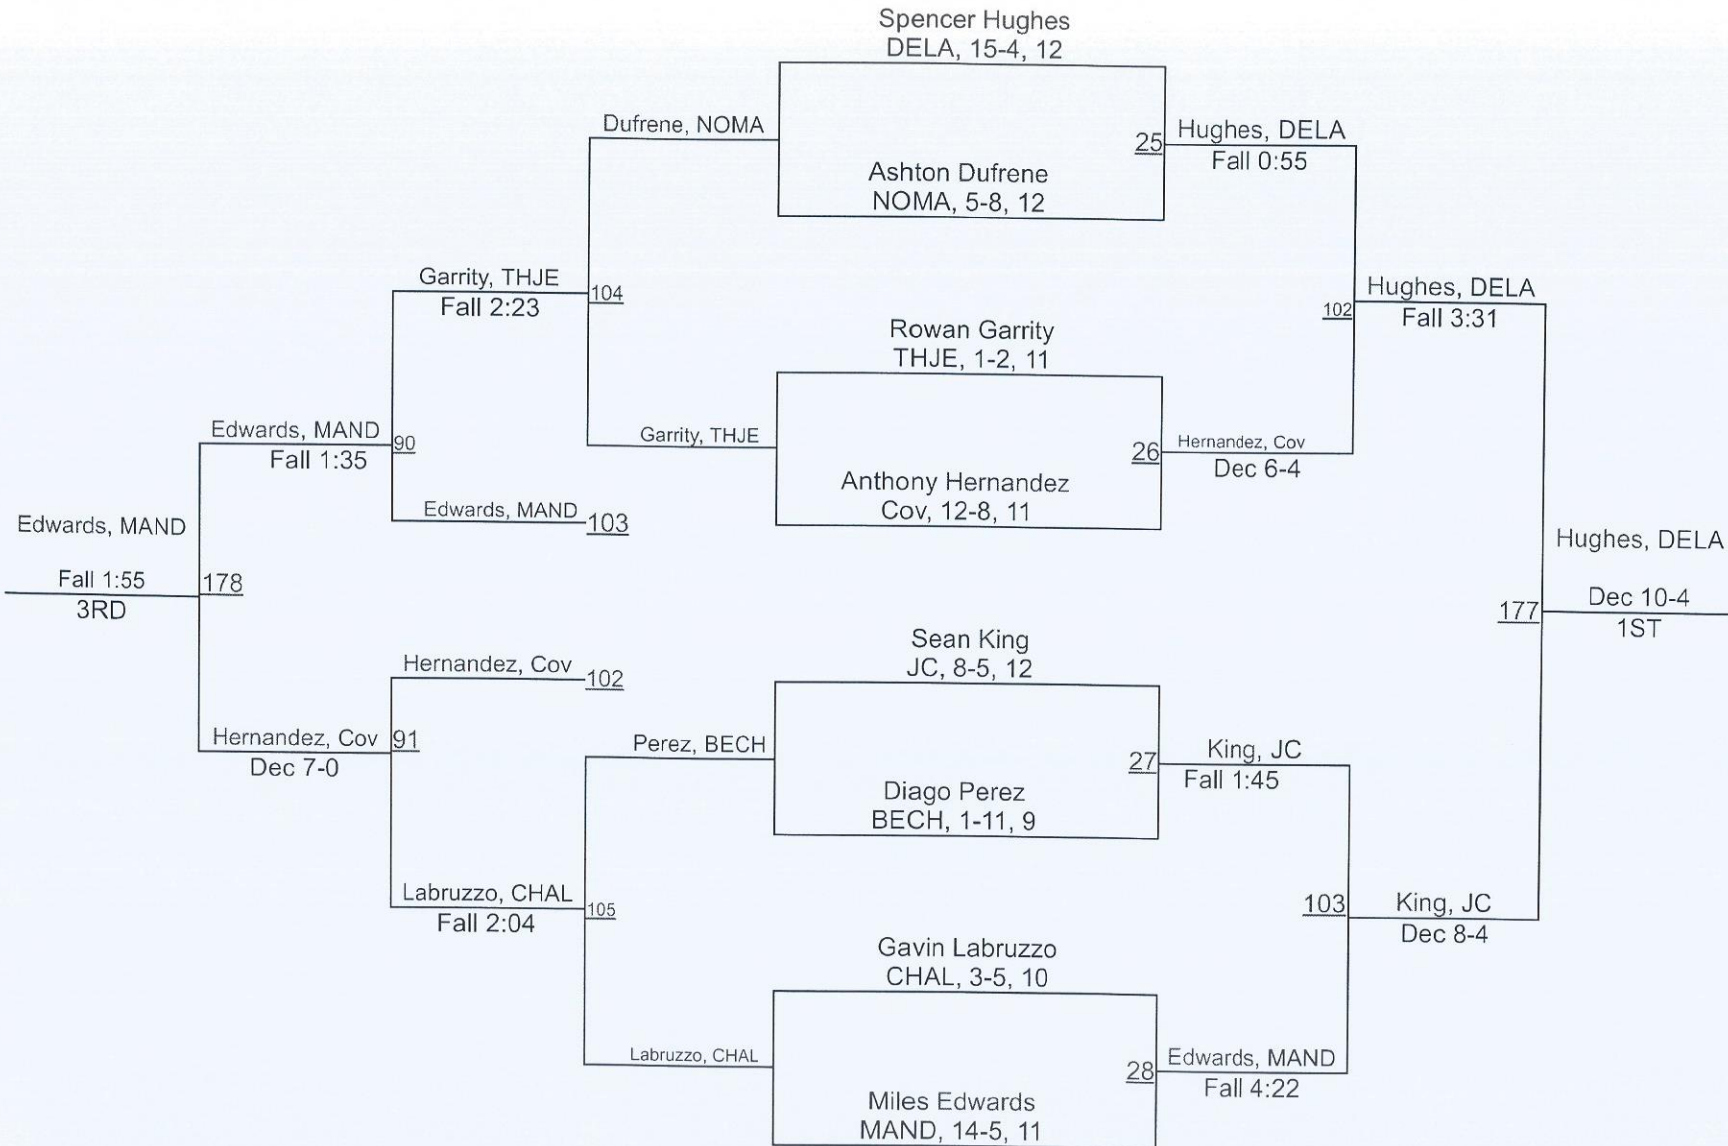

Team Scores

1	Archbishop Rummel	197.0
2	DeLaSalle	156.0
3	Teurlings Catholic	136.0
4	Chalmette	99.0
5	Pearl River	86.0
6	Belle Chasse	85.0
7	Covington	83.0
8	John Curtis	70.0
9	Mandeville	66.0
10	New Orleans Military and Maritime Academy	44.0
11	Thomas Jefferson	32.0
12	Destrehan	26.0
13	East Jefferson	25.0
14	Grace King	22.0
15	Riverdale	9.0
16	Haynes Academy	0.0
16	John Ehret	0.0
16	Salmen	0.0

George Trygg

182