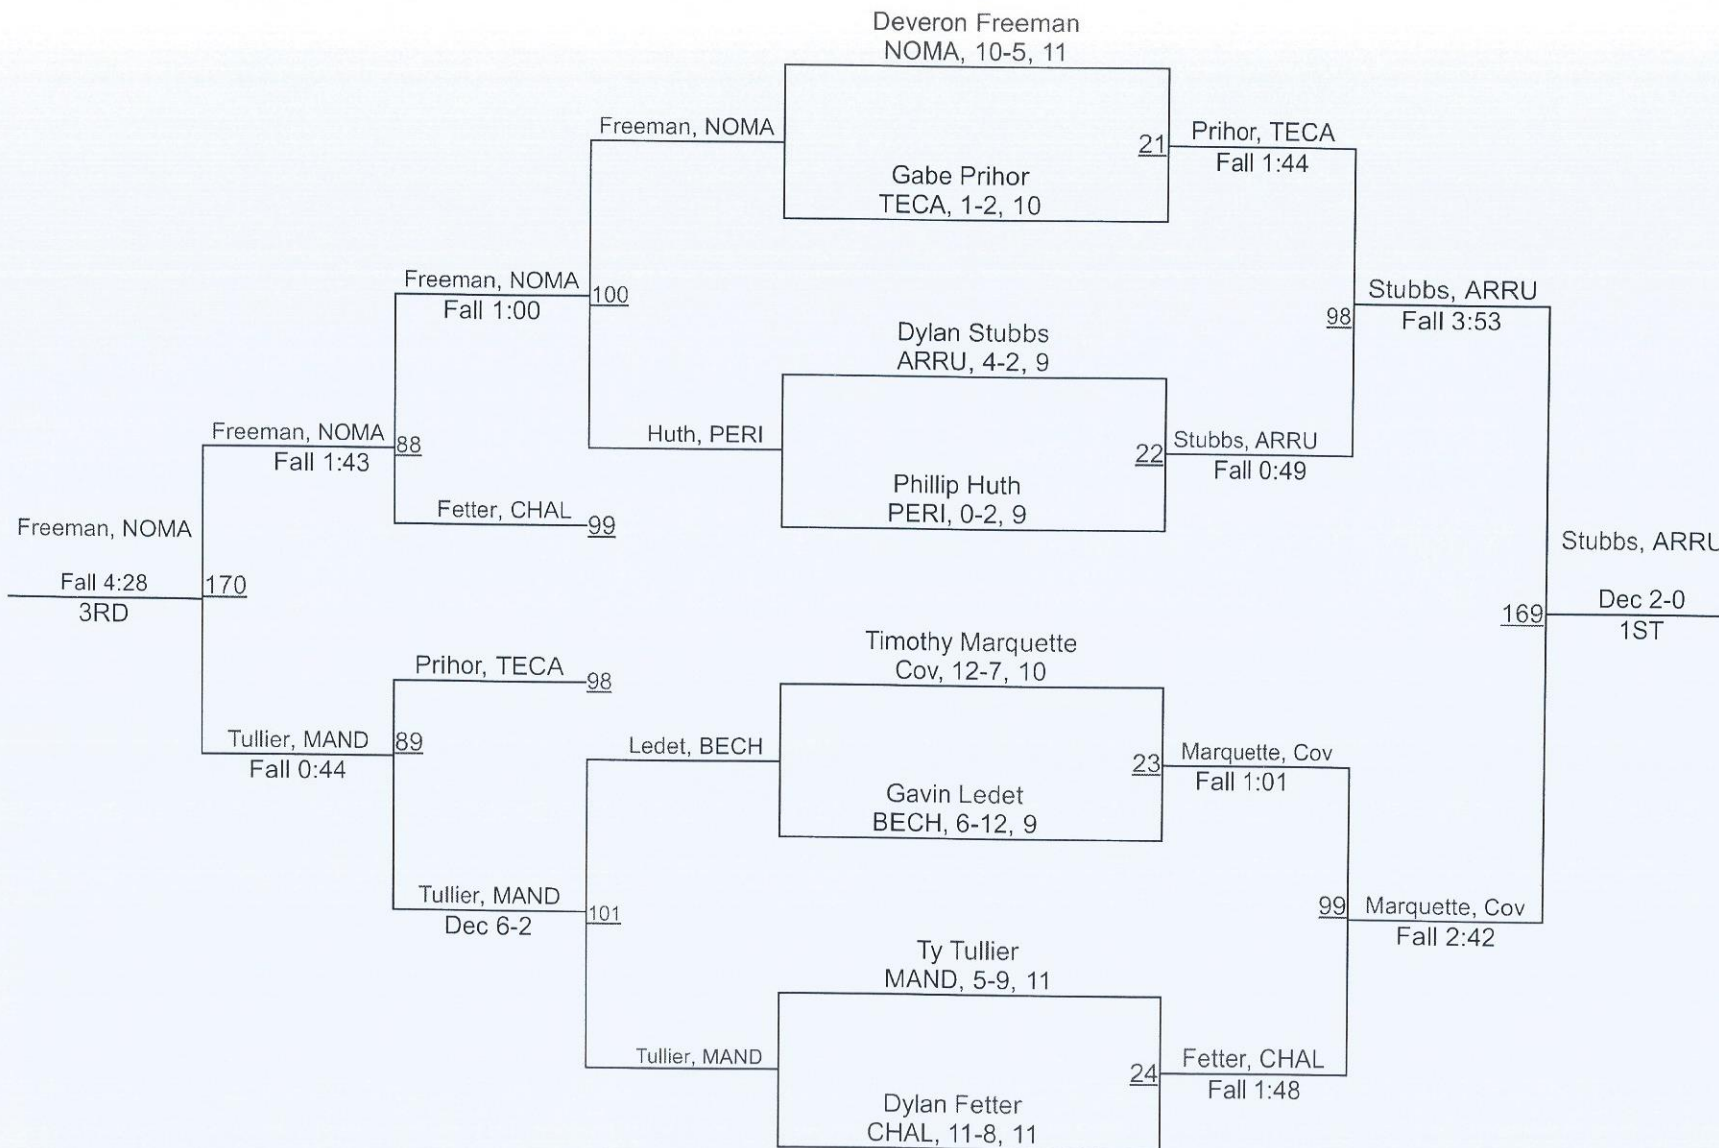

Team Scores

1	Archbishop Rummel	197.0
2	DeLaSalle	156.0
3	Teurlings Catholic	136.0
4	Chalmette	99.0
5	Pearl River	86.0
6	Belle Chasse	85.0
7	Covington	83.0
8	John Curtis	70.0
9	Mandeville	66.0
10	New Orleans Military and Maritime Academy	44.0
11	Thomas Jefferson	32.0
12	Destrehan	26.0
13	East Jefferson	25.0
14	Grace King	22.0
15	Riverdale	9.0
16	Haynes Academy	0.0
16	John Ehret	0.0
16	Salmen	0.0

George Trygg

182