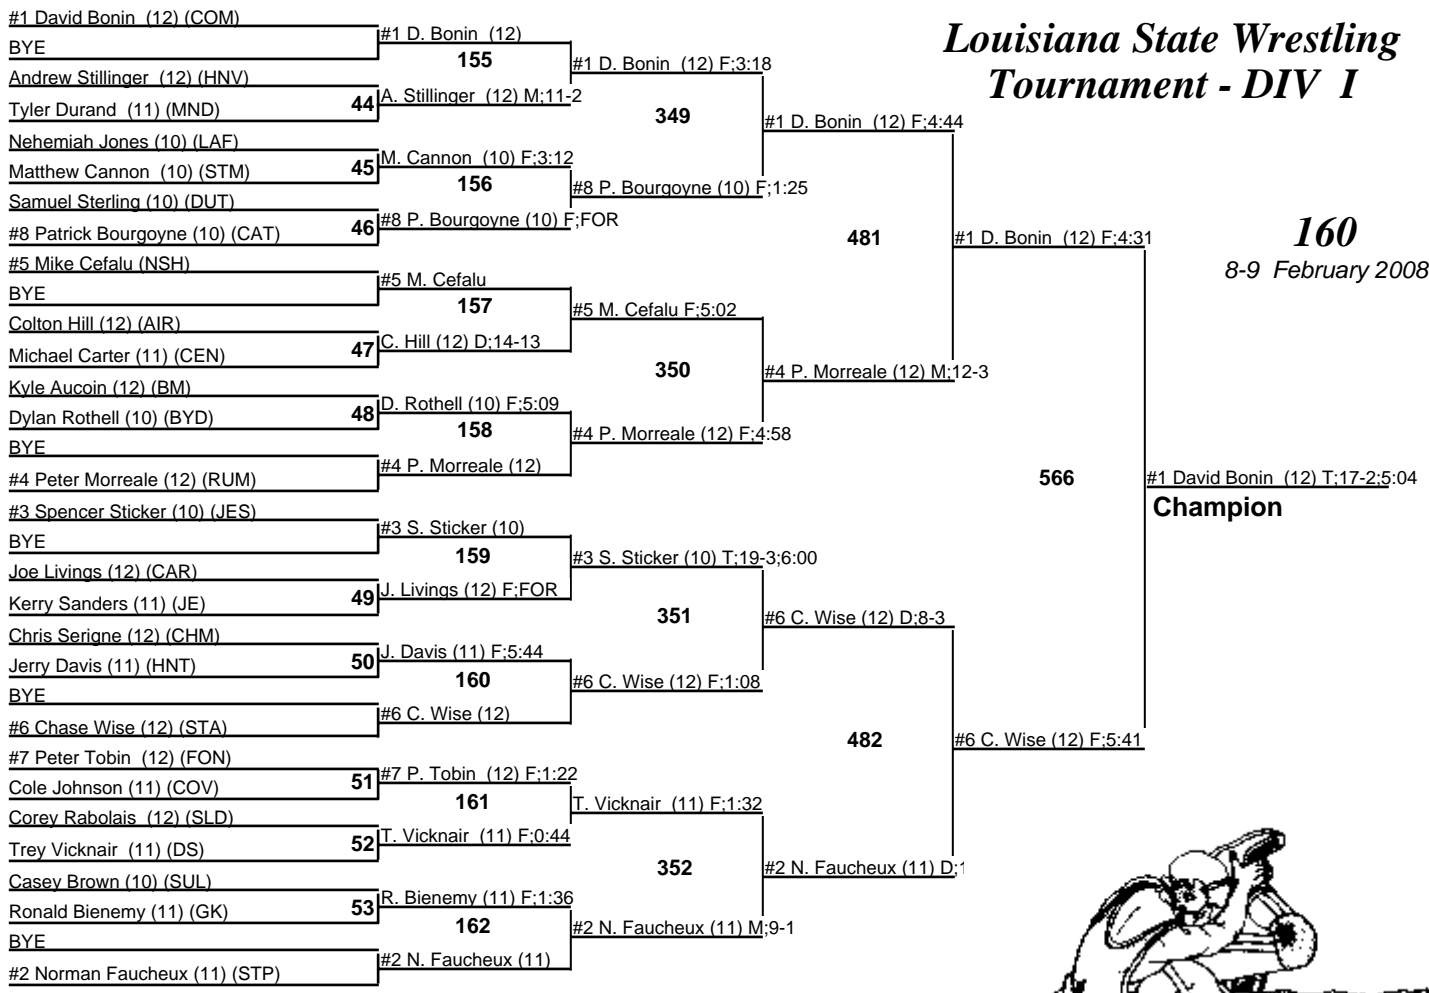

Louisiana State Wrestling Tournament - DIV I

160

8-9 February 2008

#1 David Bonin (12) T:17-2;5:04
Champion

#2 Norman Faucheux (11) M:11-2
Third Place

#3 S. Sticker (10)
Fifth Place