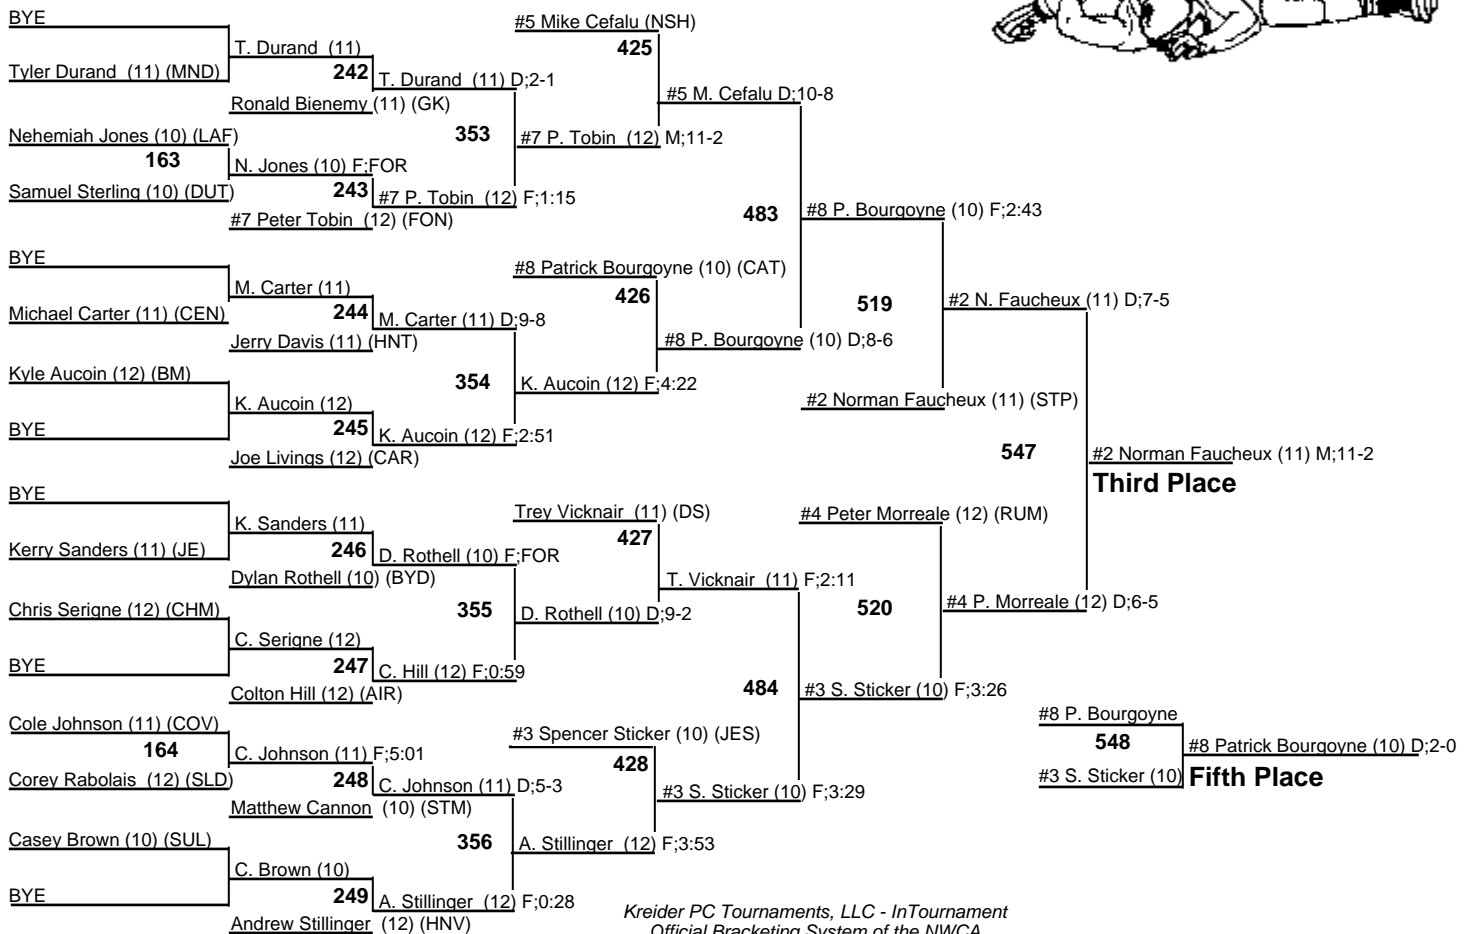

Louisiana State Wrestling Tournament - DIV I

160

8-9 February 2008

#1 David Bonin (12) T:17-2;5:04
Champion

#2 Norman Faucheux (11) M:11-2
Third Place

#3 S. Sticker (10)
Fifth Place