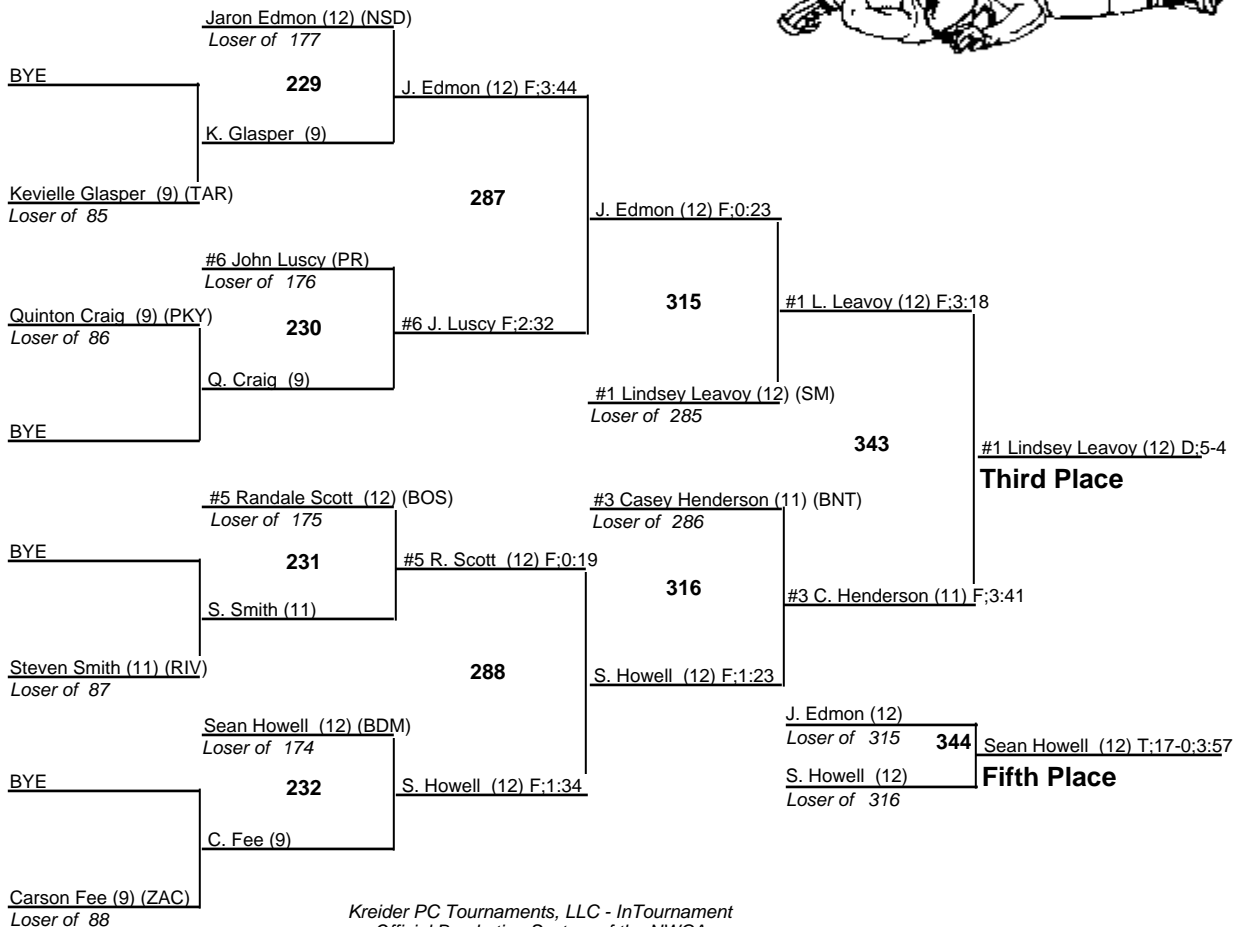

# Louisiana State Wrestling Tournament - DIV II

**275**  
8-9 February 2008

**Champion**

**Third Place**

**Fifth Place**