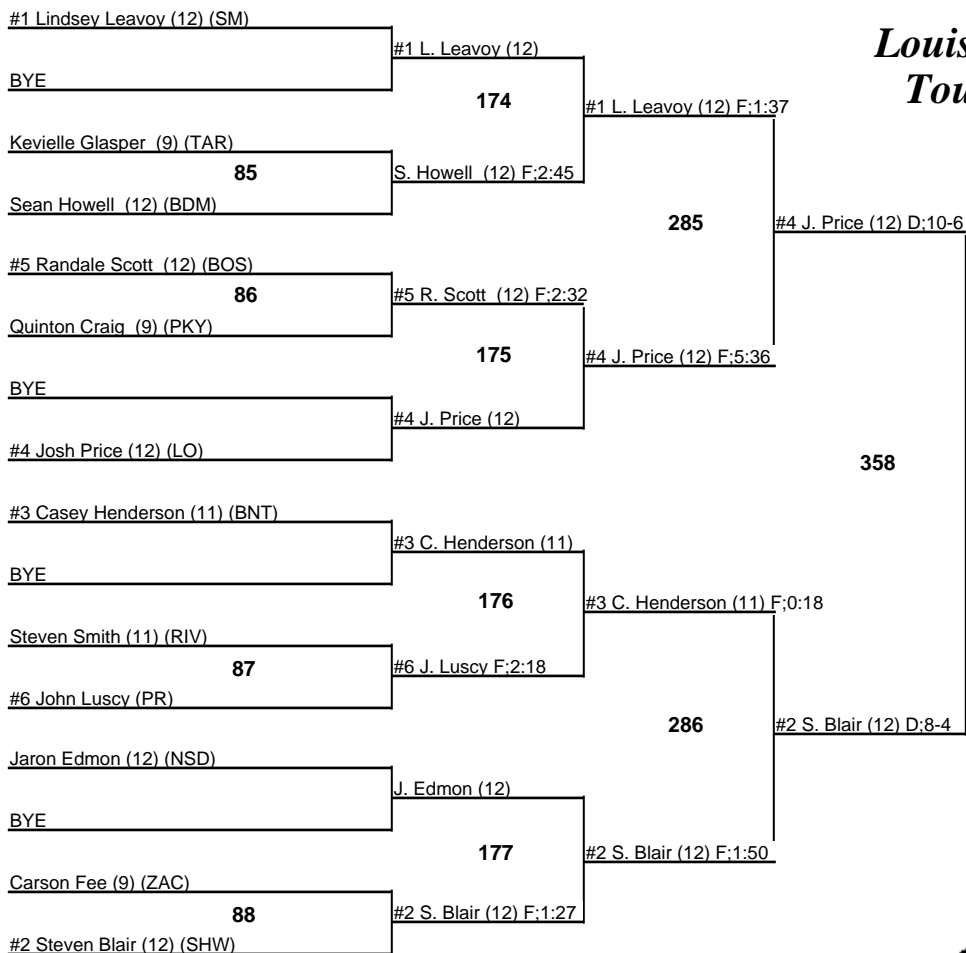

# Louisiana State Wrestling Tournament - DIV II

**275**  
8-9 February 2008

**Champion**

**Third Place**

**Fifth Place**