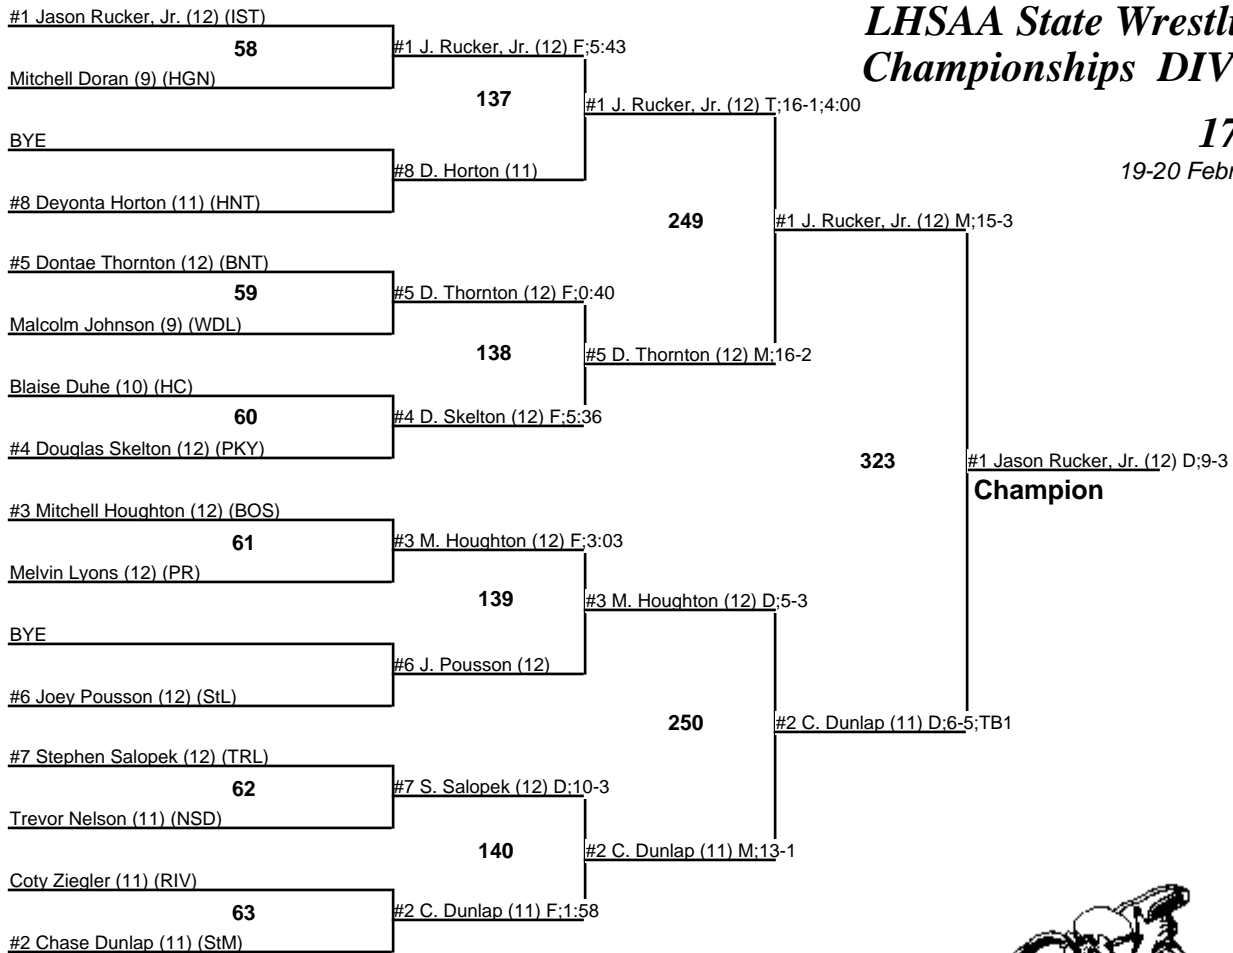

LHSAA State Wrestling Championships DIV II

171

19-20 February 2010