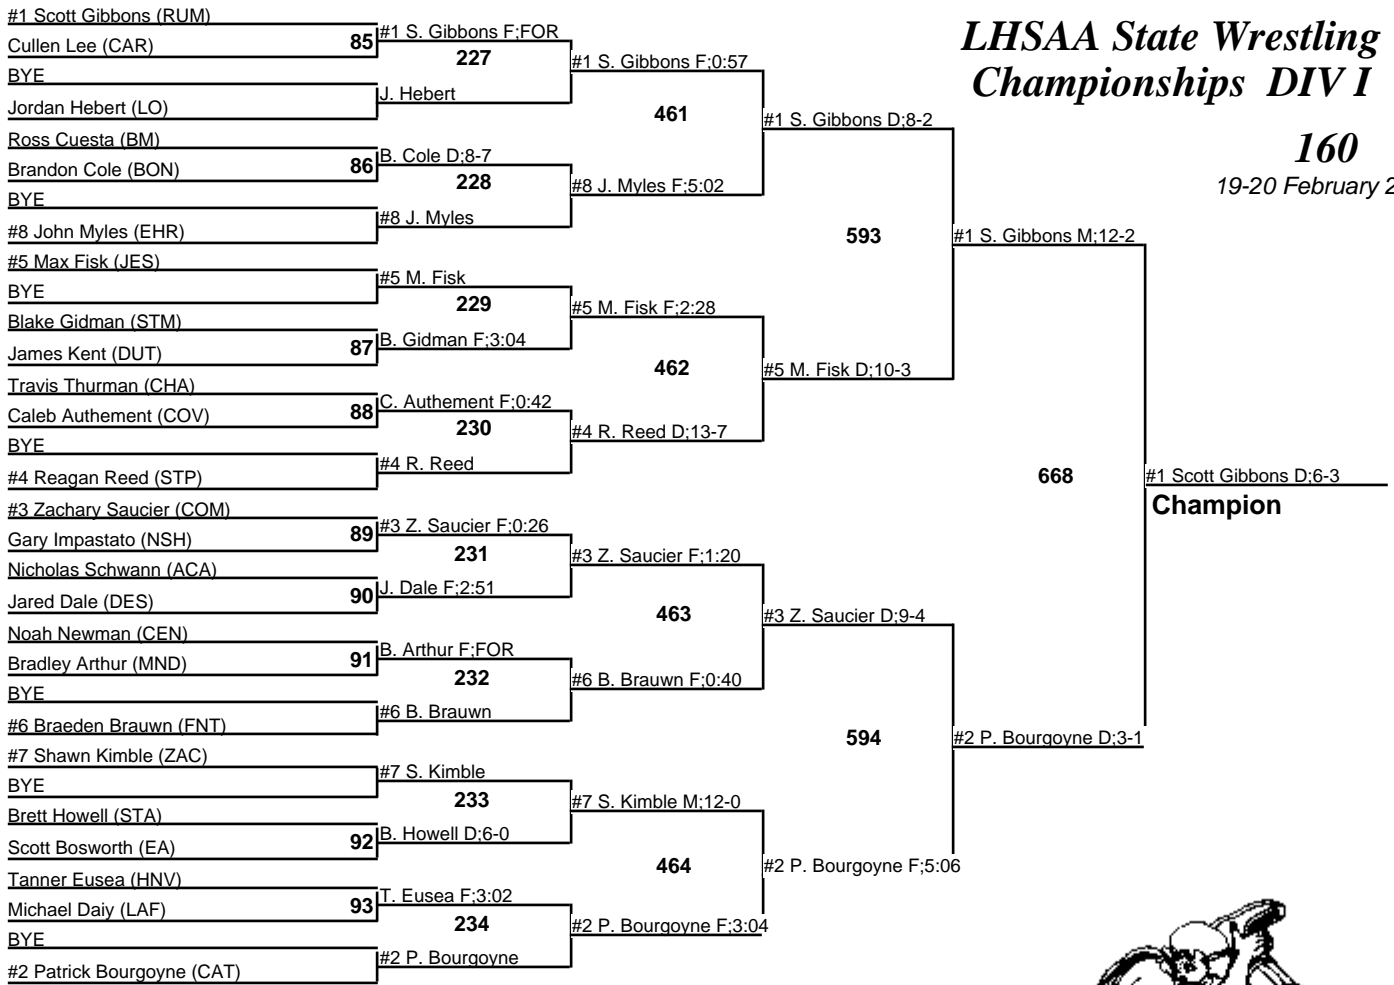

LHSAA State Wrestling Championships DIV I

160

19-20 February 2010