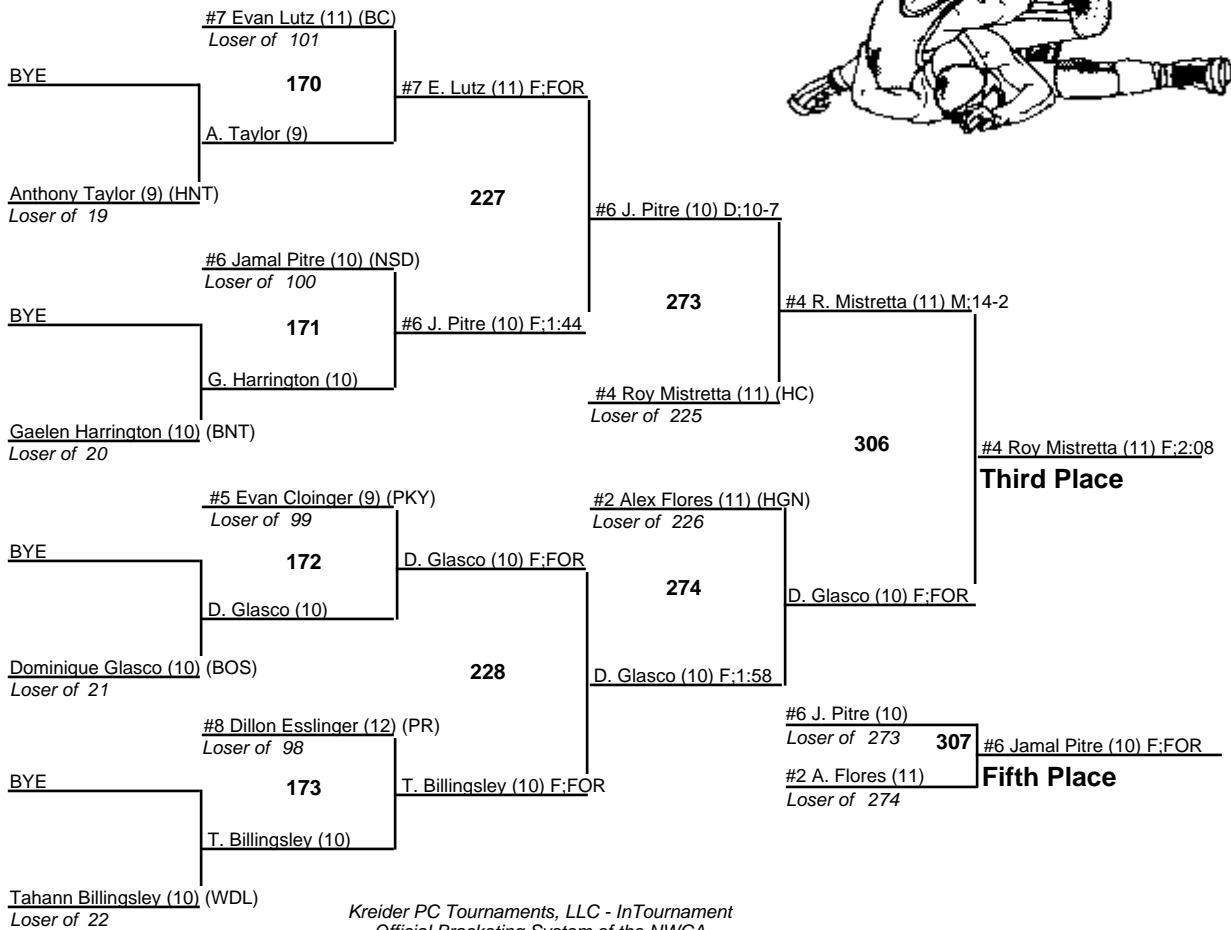

LHSAA State Wrestling Championships DIV II

130

19-20 February 2010