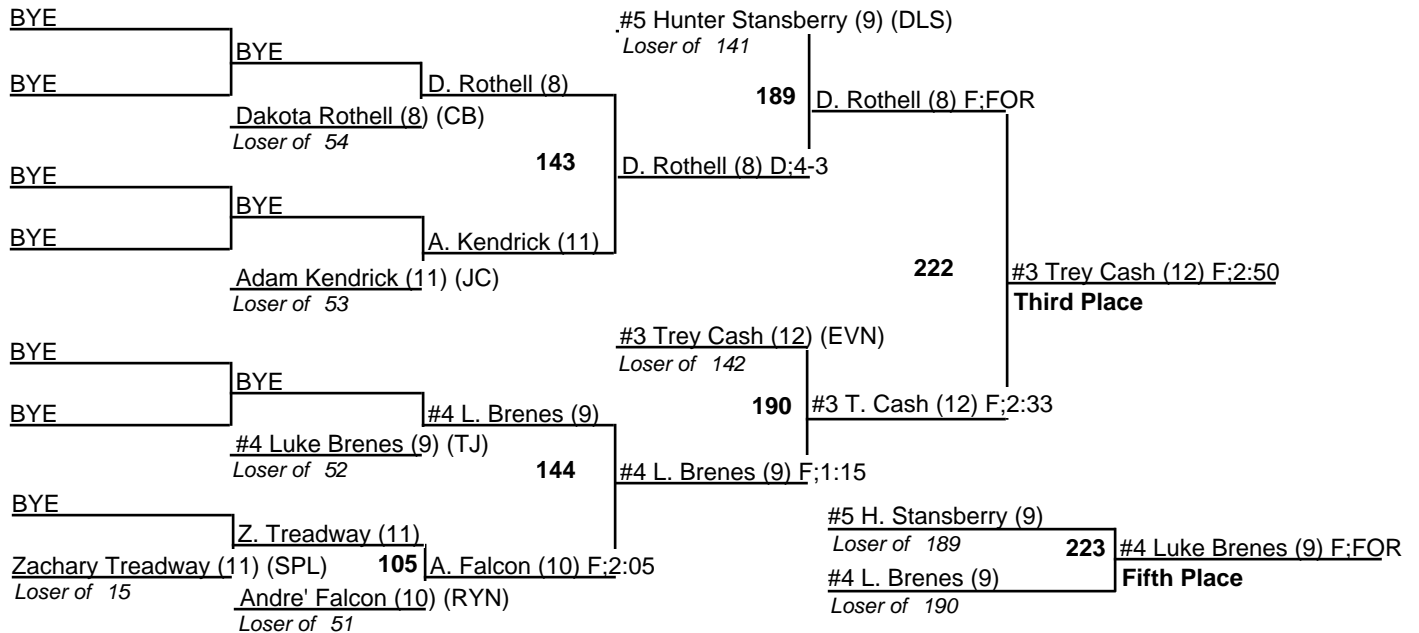

LHSAA State Wrestling Championships DIV III

19-20 February 2010

130