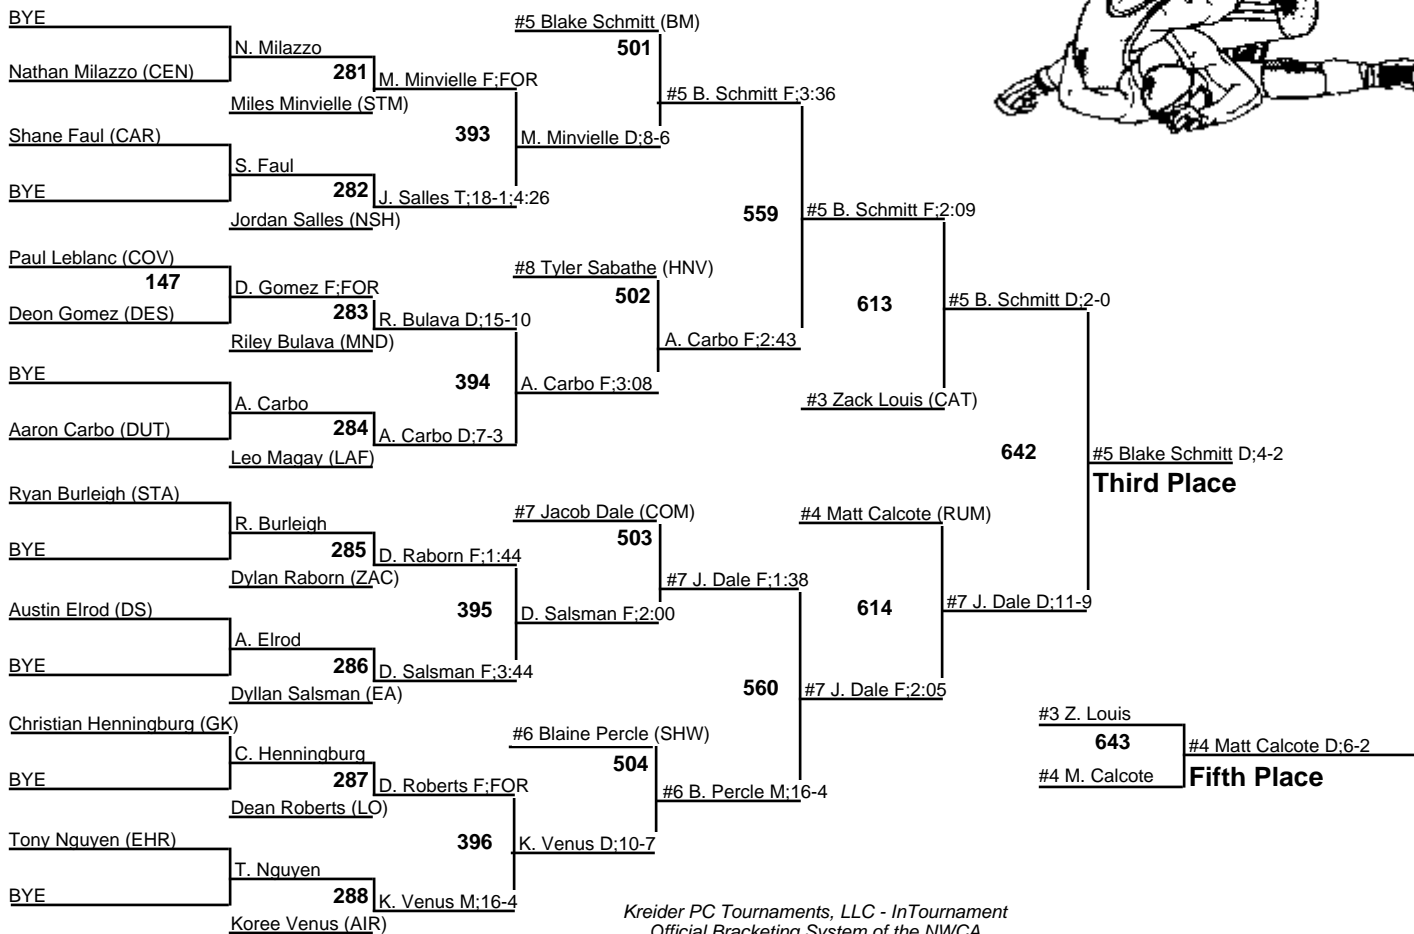

# LHSAA State Wrestling Championships DIV I

103

19-20 February 2010