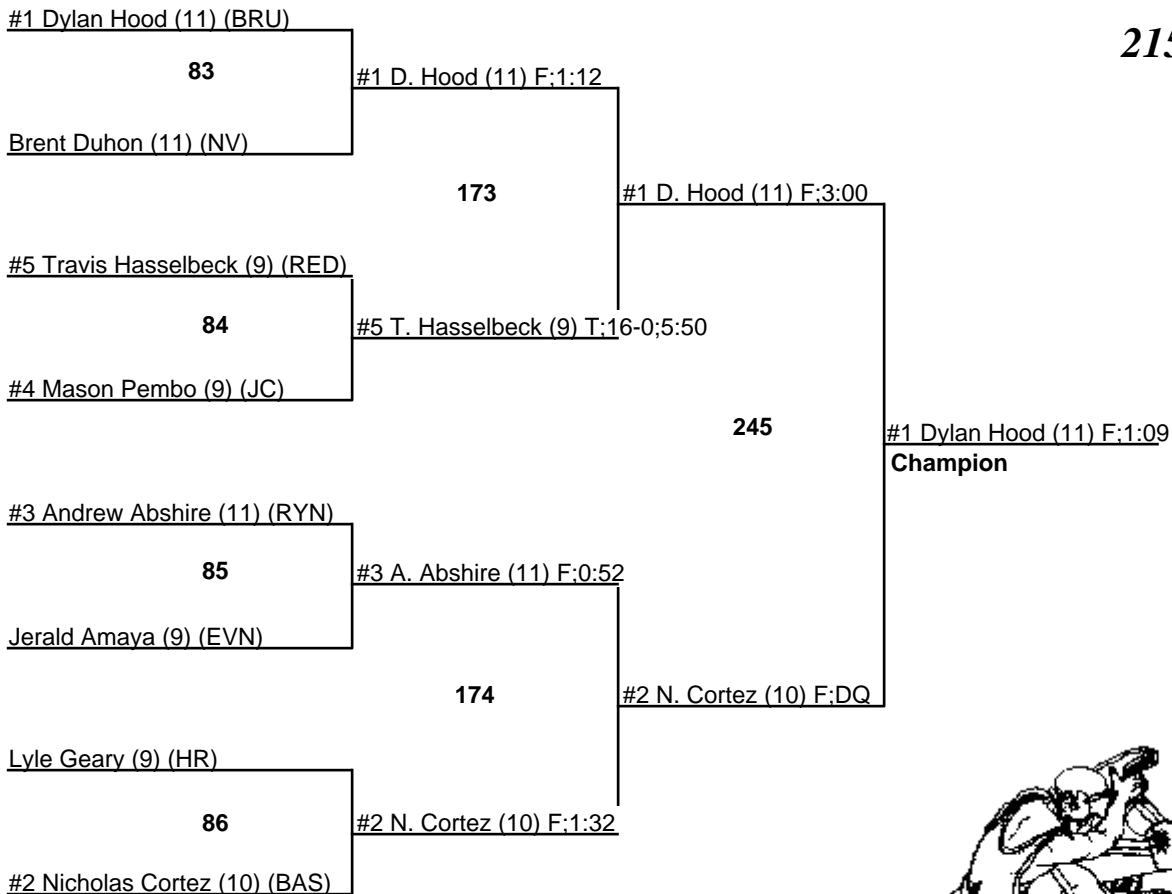

LHSAA State Wrestling Championships DIV III

19-20 February 2010

215