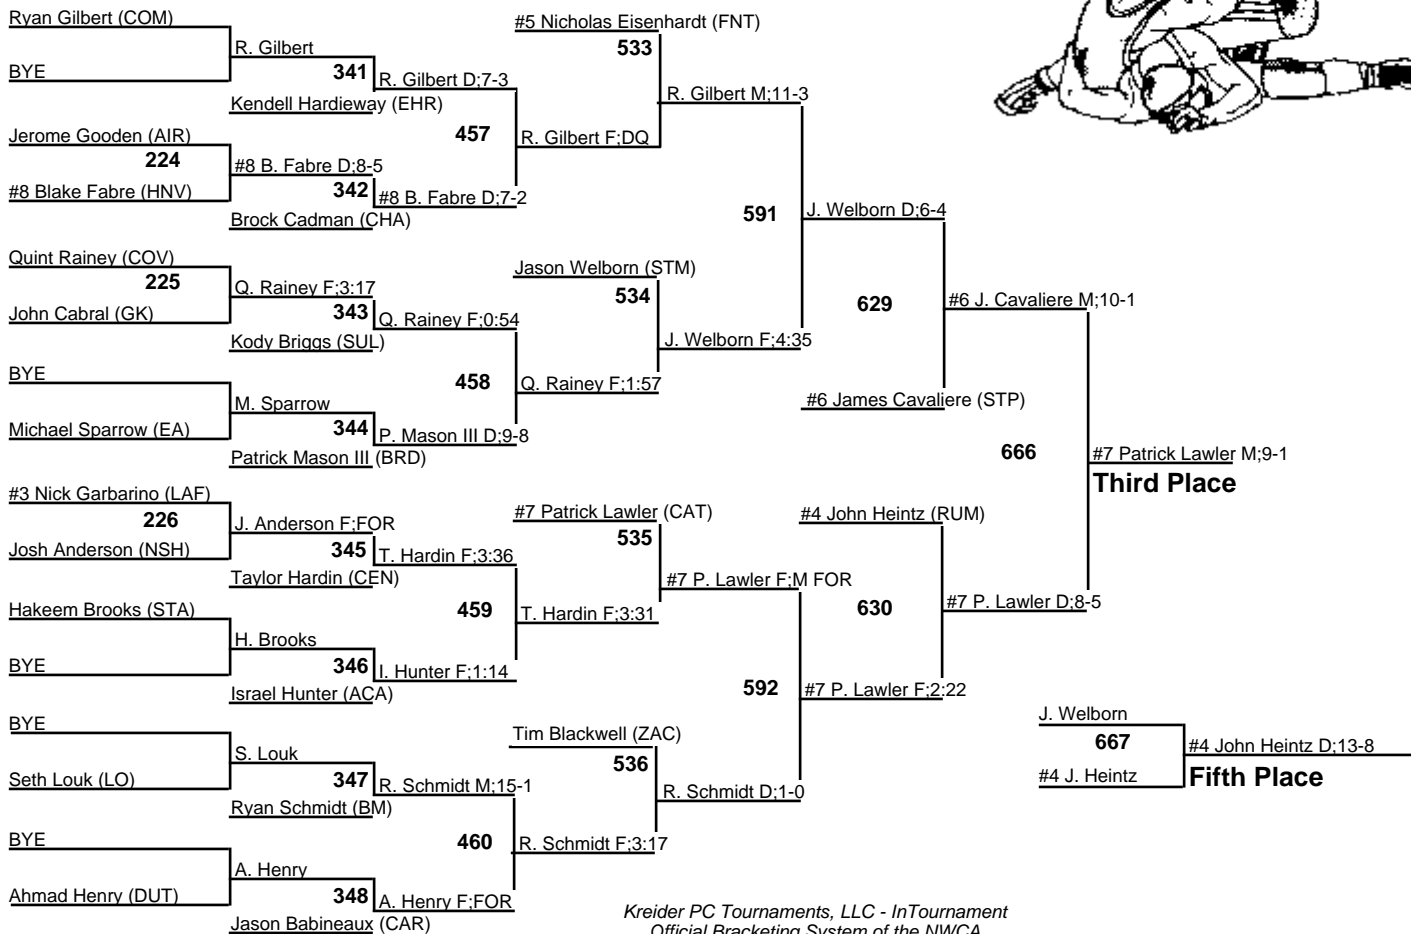

LHSAA State Wrestling Championships DIV I

152

19-20 February 2010