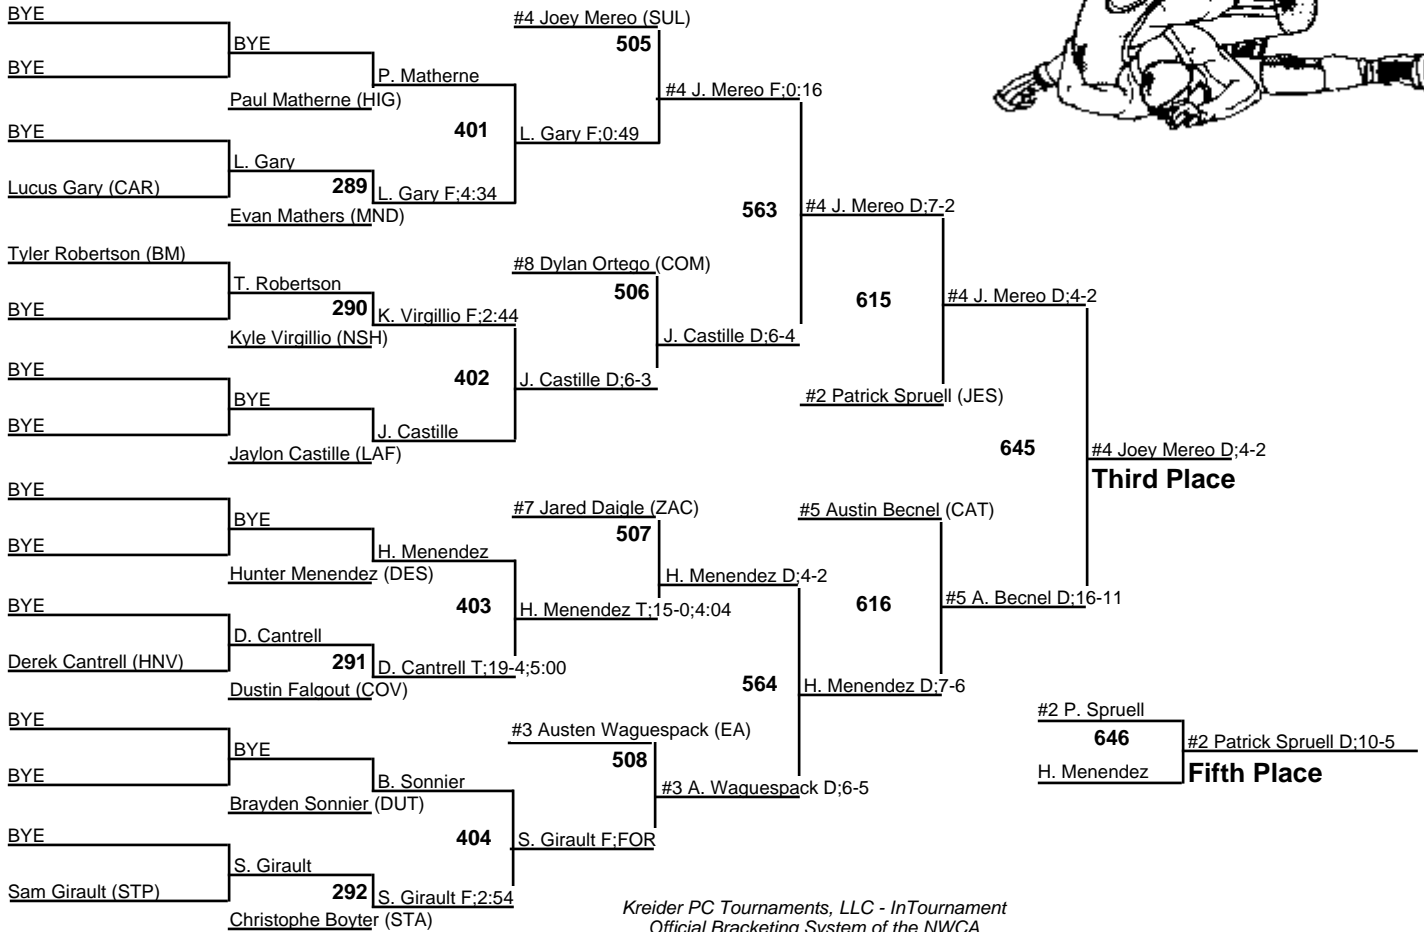

LHSAA State Wrestling Championships DIV I

112

19-20 February 2010