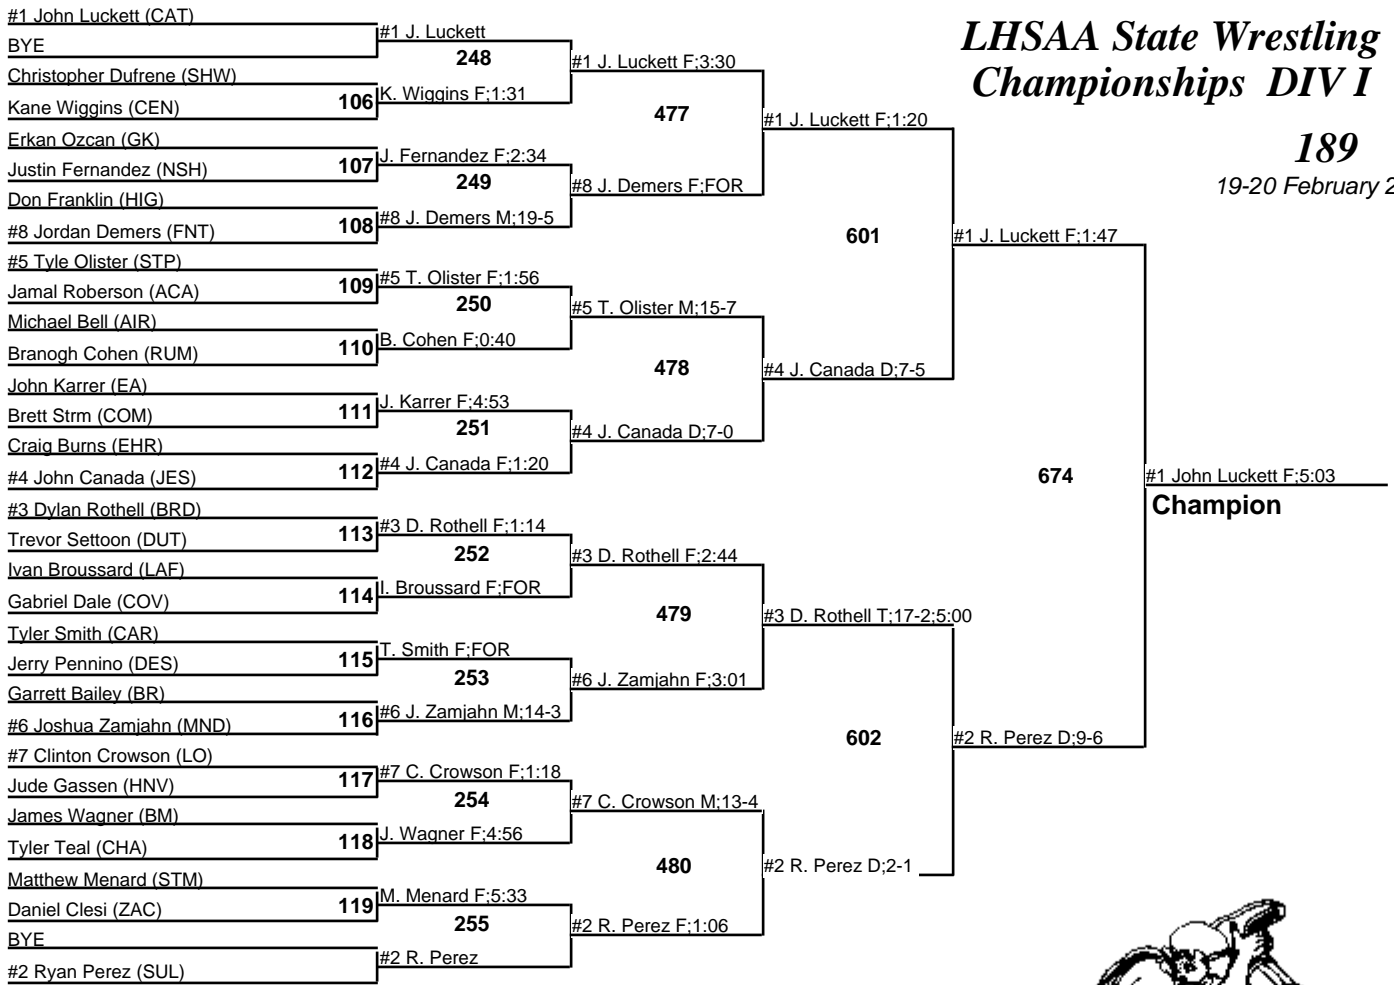

LHSAA State Wrestling Championships DIV I

189

19-20 February 2010