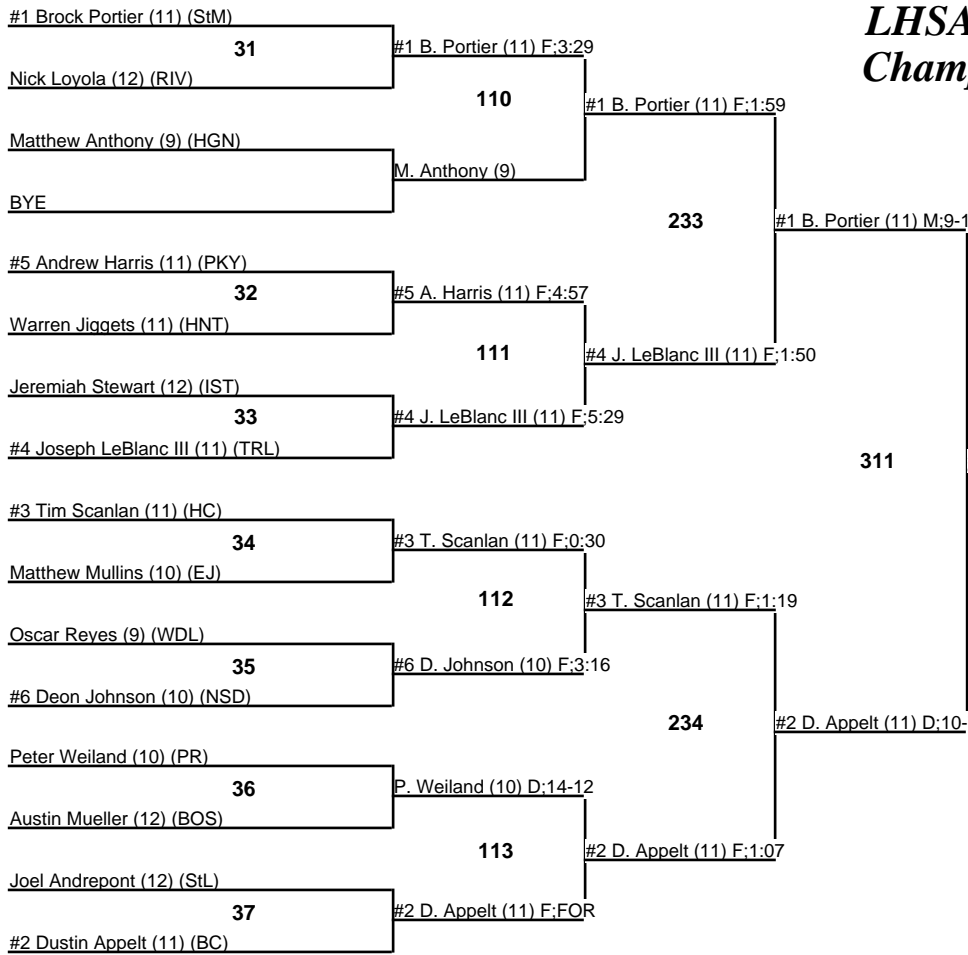

LHSAA State Wrestling Championships DIV II

140
19-20 February 2010