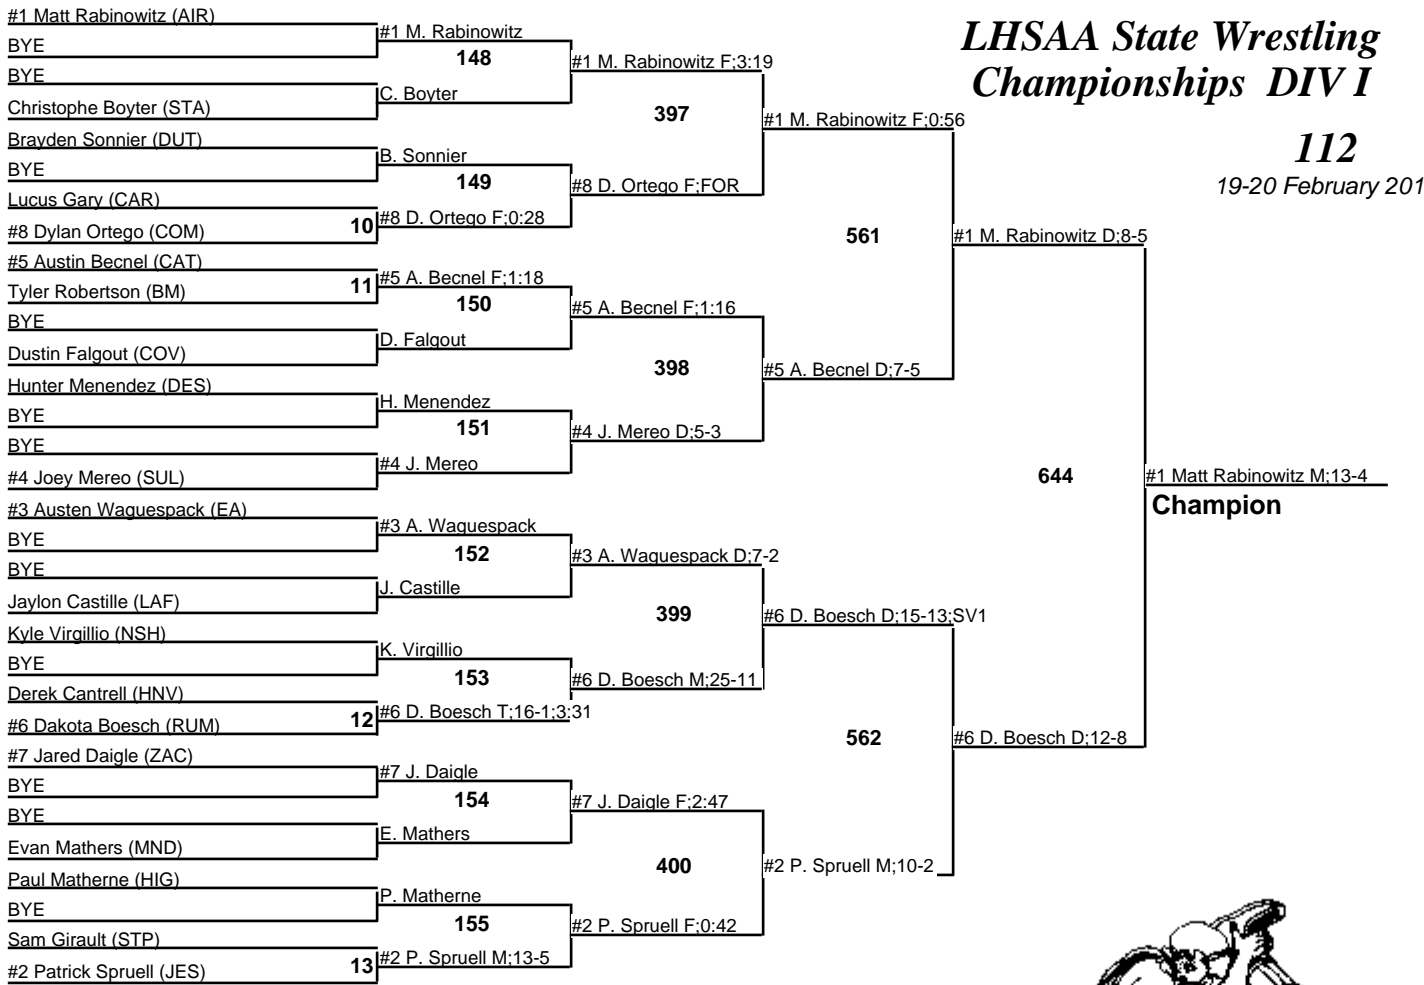

LHSAA State Wrestling Championships DIV I

112

19-20 February 2010