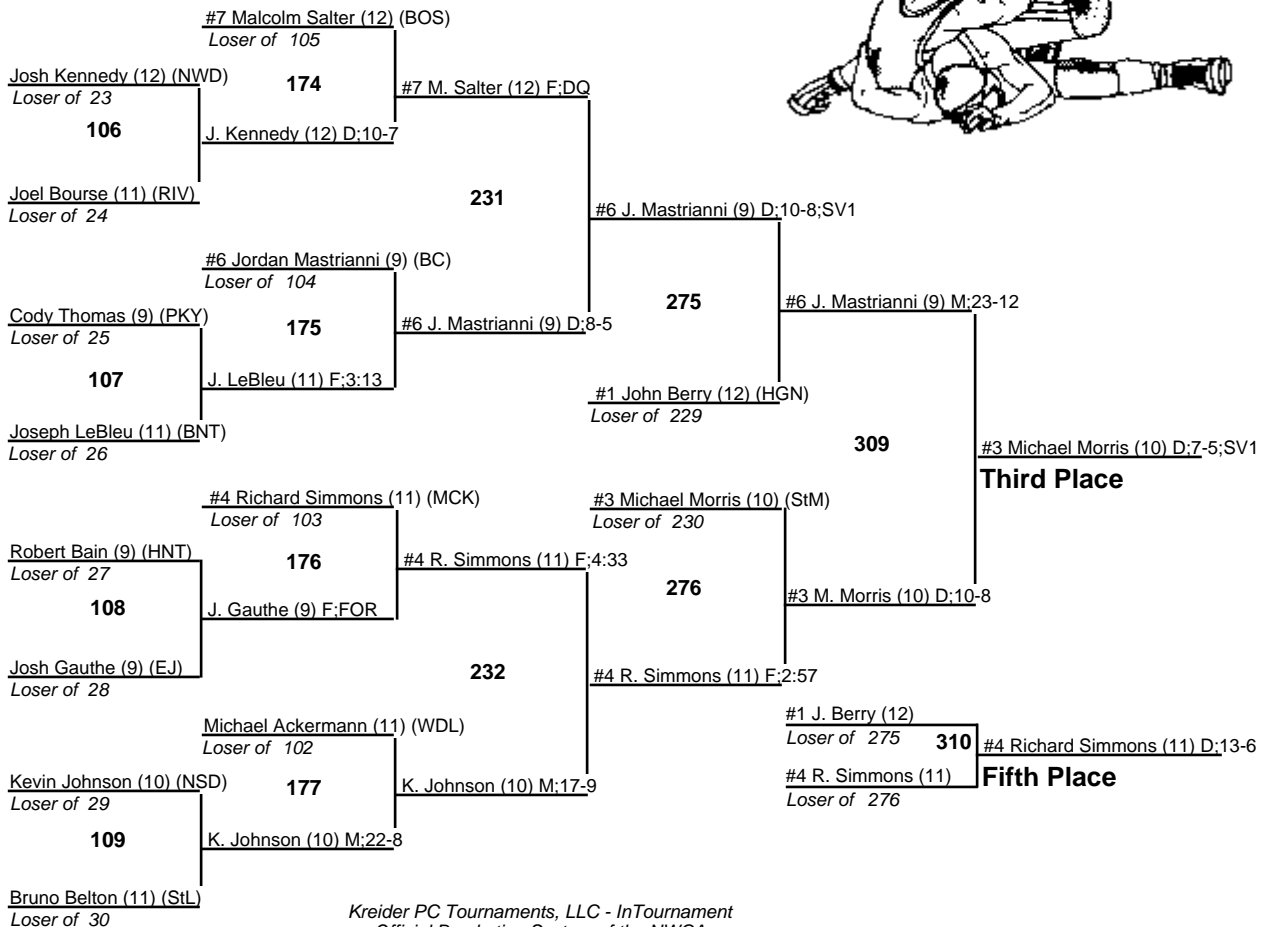

LHSAA State Wrestling Championships DIV II

135

19-20 February 2010