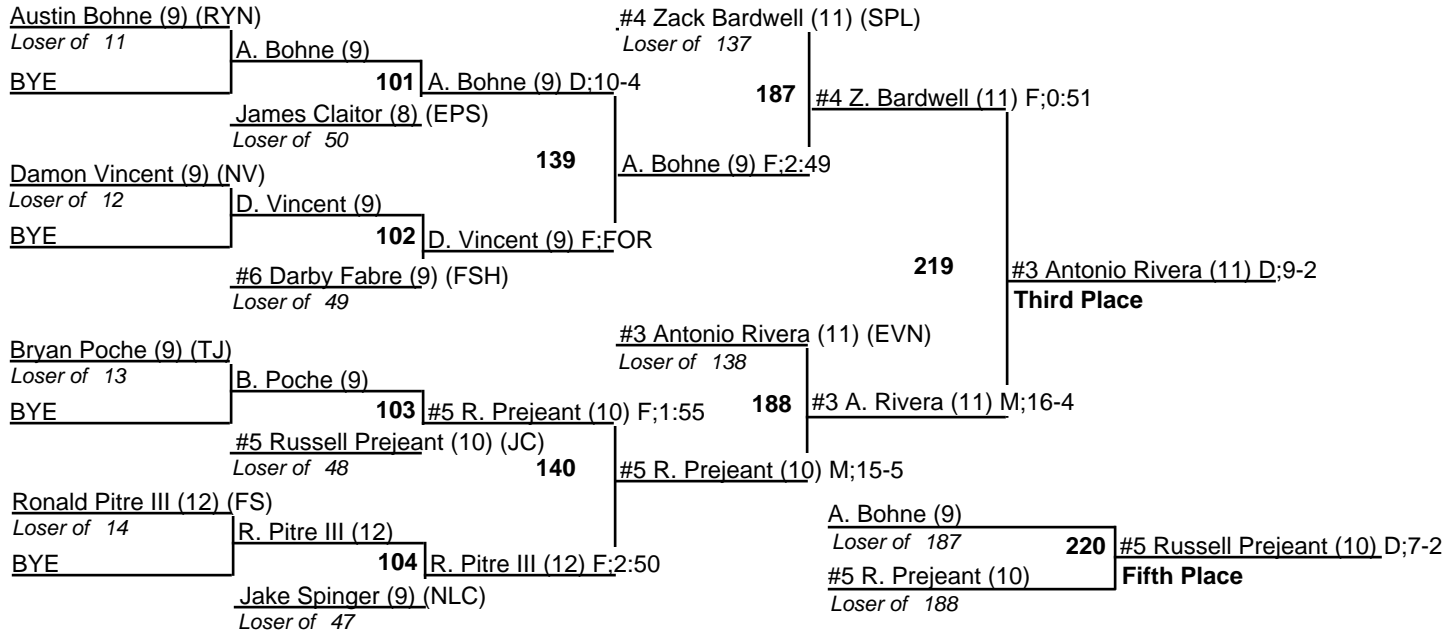

LHSAA State Wrestling Championships DIV III

19-20 February 2010

125