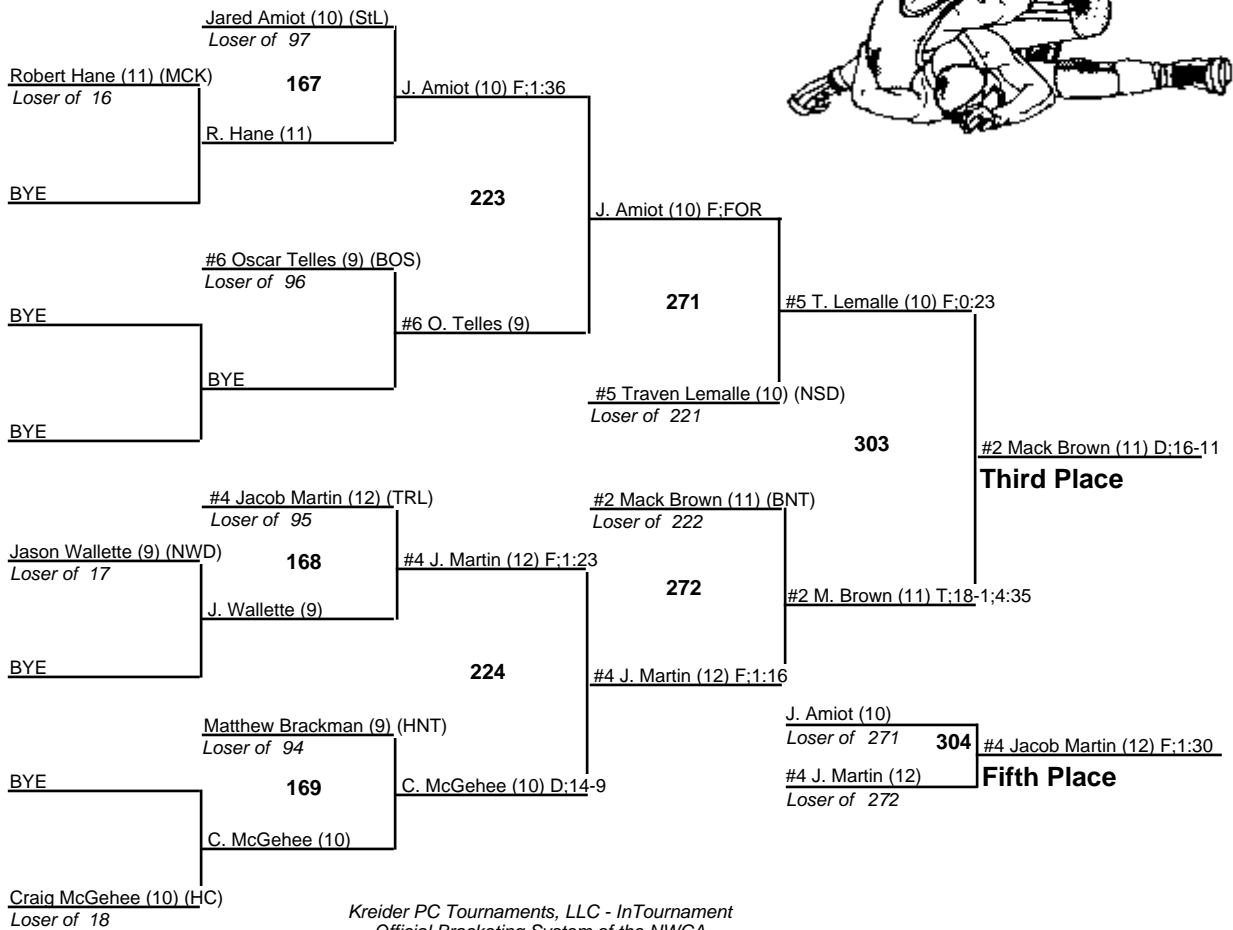

LHSAA State Wrestling Championships DIV II

125

19-20 February 2010