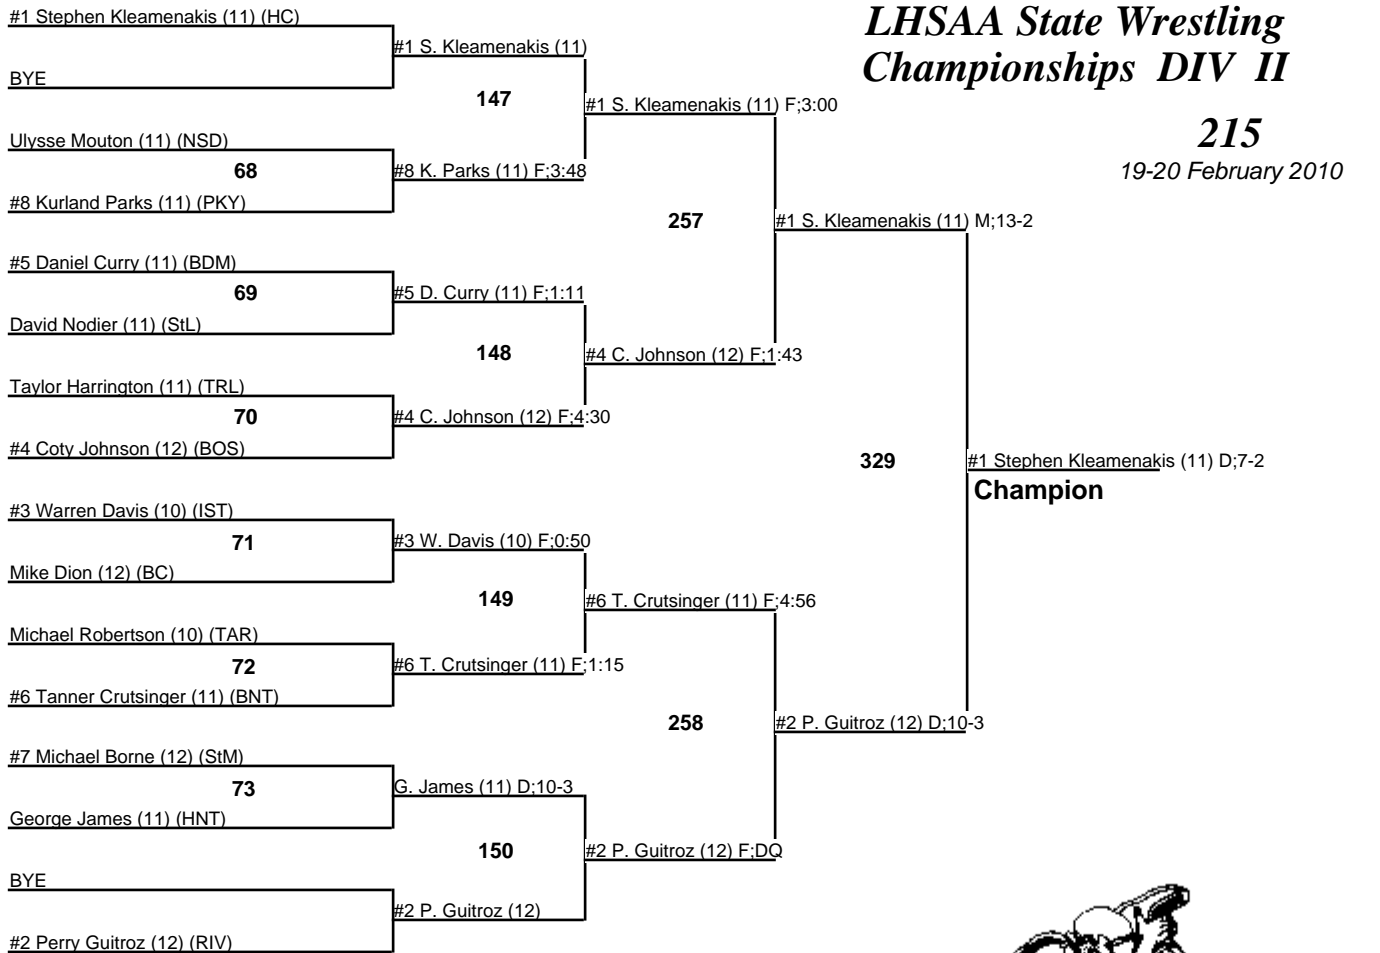

LHSAA State Wrestling Championships DIV II

215

19-20 February 2010