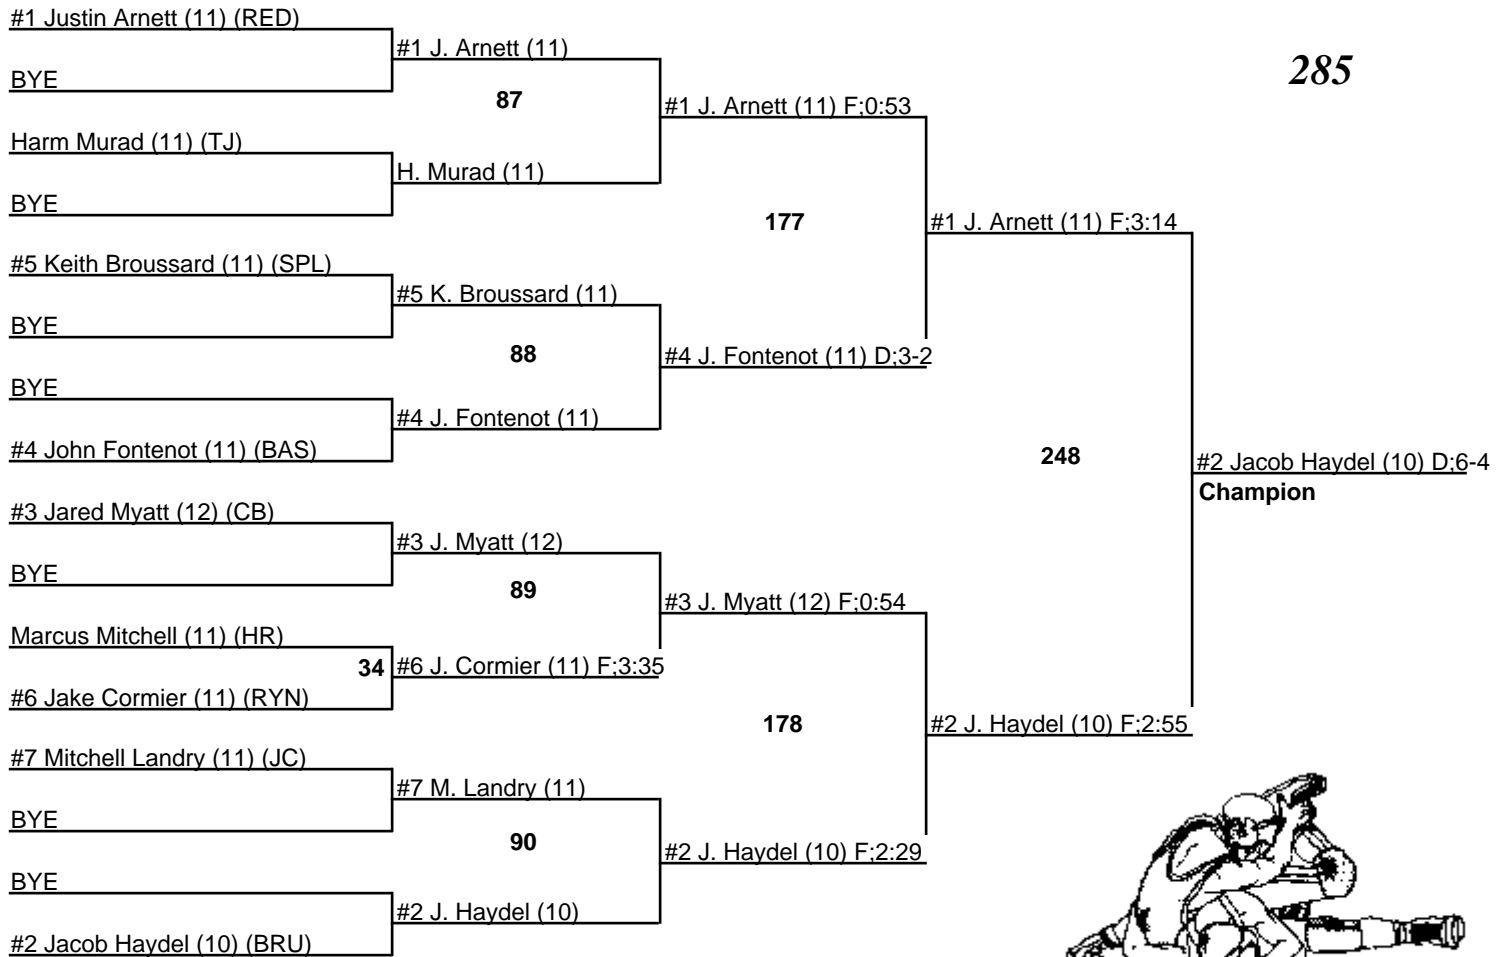

LHSAA State Wrestling Championships DIV III

19-20 February 2010

285

LHSAA State Wrestling Championships DIV III

Team Standings

Final Standings

Plc	Score	School	CH	CO	1	2	3	4	5	6
1	273.5	Brusly	0	0	6	1	2	1	1	2
2	149.0	Evangel	0	0	1	1	4	1	1	0
3	146.0	North Vermillion	0	0	2	2	1	1	0	1
	146.0	Rayne	0	0	2	0	1	1	1	5
5	138.5	Calvary Baptist	0	0	1	1	0	4	1	1
6	130.0	John Curtis	0	0	1	0	2	2	2	1
7	117.0	South Plaquemines	0	0	0	1	1	2	3	0
8	84.0	Basile	0	0	0	2	1	1	0	0
9	65.0	Redemptorist	0	0	0	2	1	0	0	0
10	58.0	Thomas Jefferson	0	0	0	0	1	1	2	0
11	56.0	Northlake Christian	0	0	0	2	0	0	0	1
12	54.0	Fisher	0	0	1	1	0	0	0	0
13	26.5	Parkview Baptist	0	0	0	1	0	0	1	0
14	22.0	Plaquemine	0	0	0	0	0	0	1	0
15	19.0	Holy Rosary	0	0	0	0	0	0	1	1
16	8.0	De La Salle	0	0	0	0	0	0	0	1
	8.0	Loyola	0	0	0	0	0	0	0	1
18	4.0	Episcopal	0	0	0	0	0	0	0	0
	4.0	French Settlement	0	0	0	0	0	0	0	0