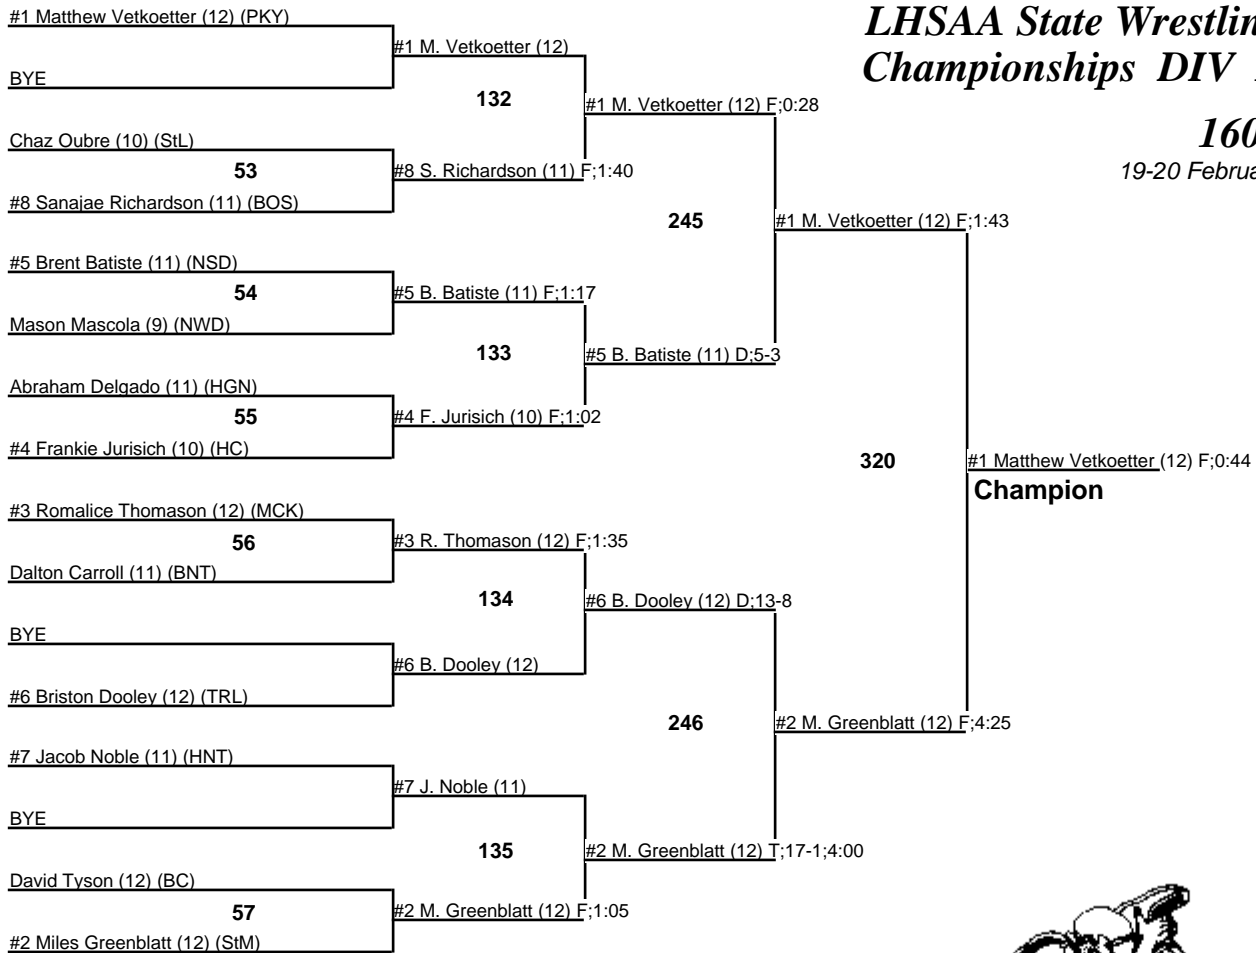

LHSAA State Wrestling Championships DIV II

160

19-20 February 2010