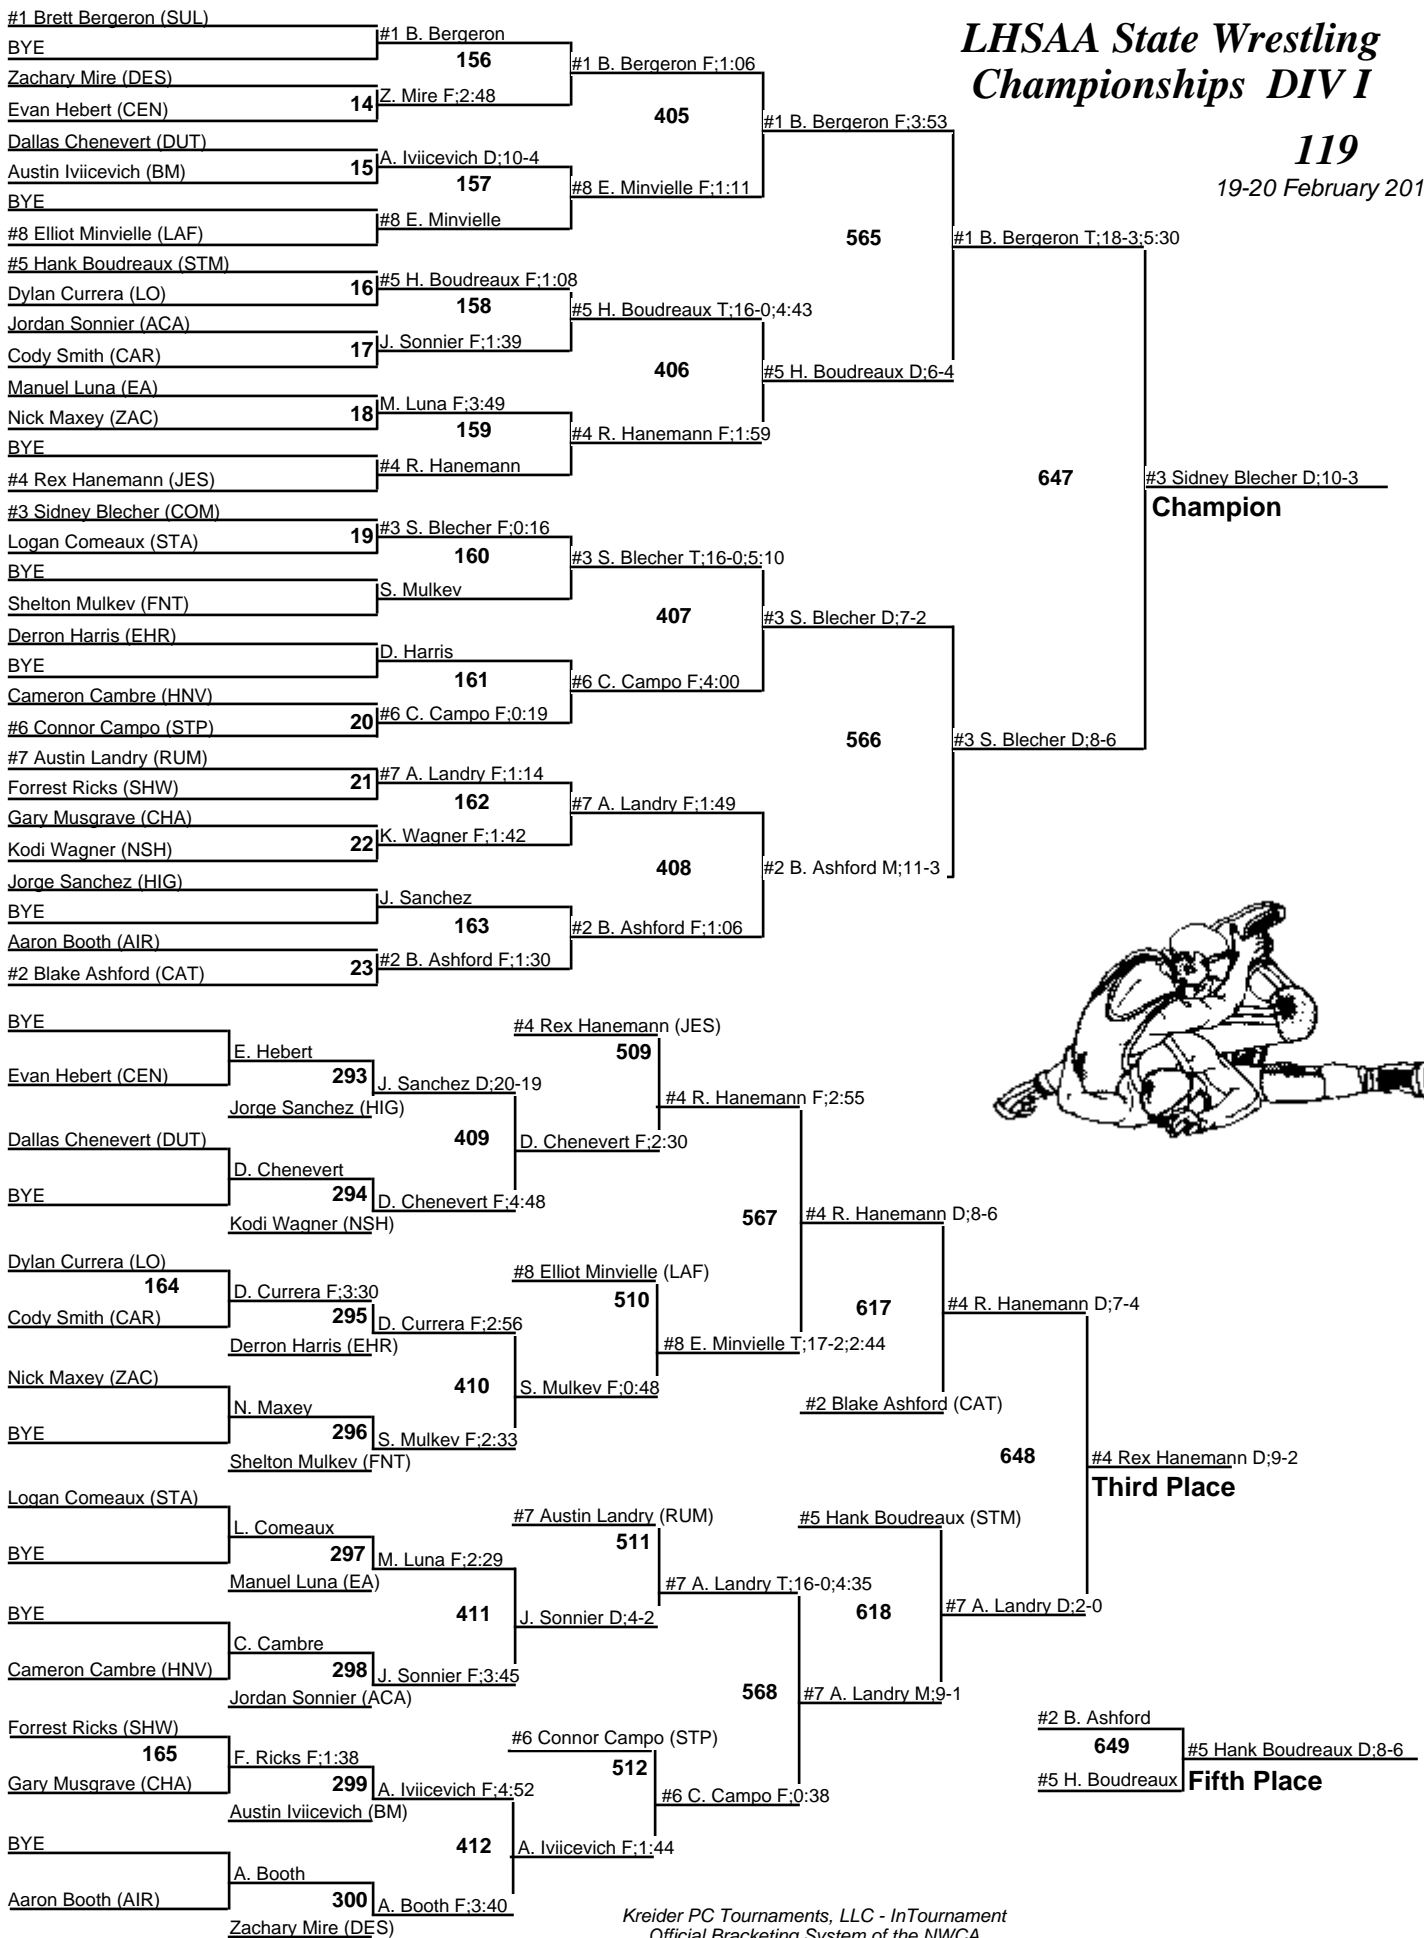

LHSAA State Wrestling Championships DIV I

119

19-20 February 2010