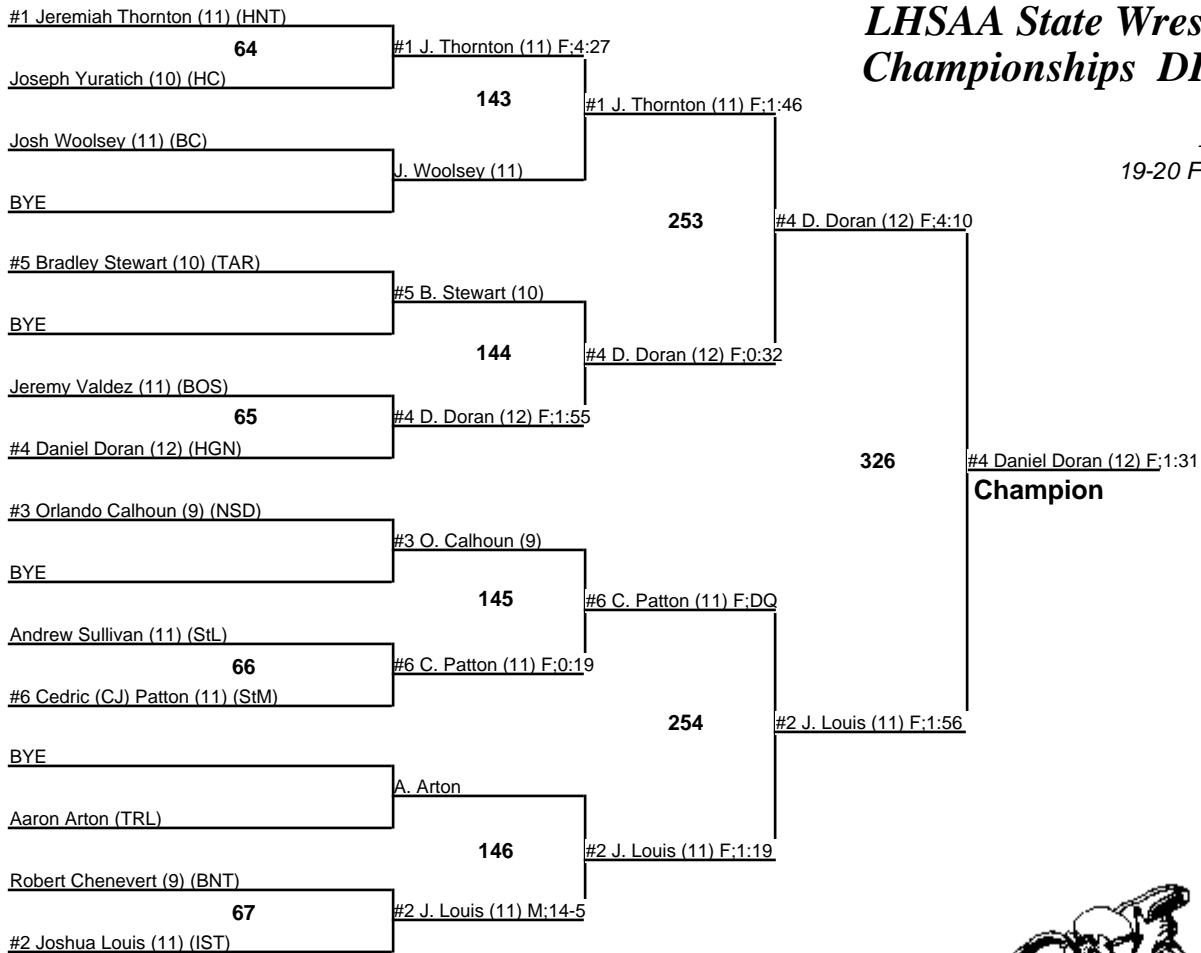

LHSAA State Wrestling Championships DIV II

189

19-20 February 2010