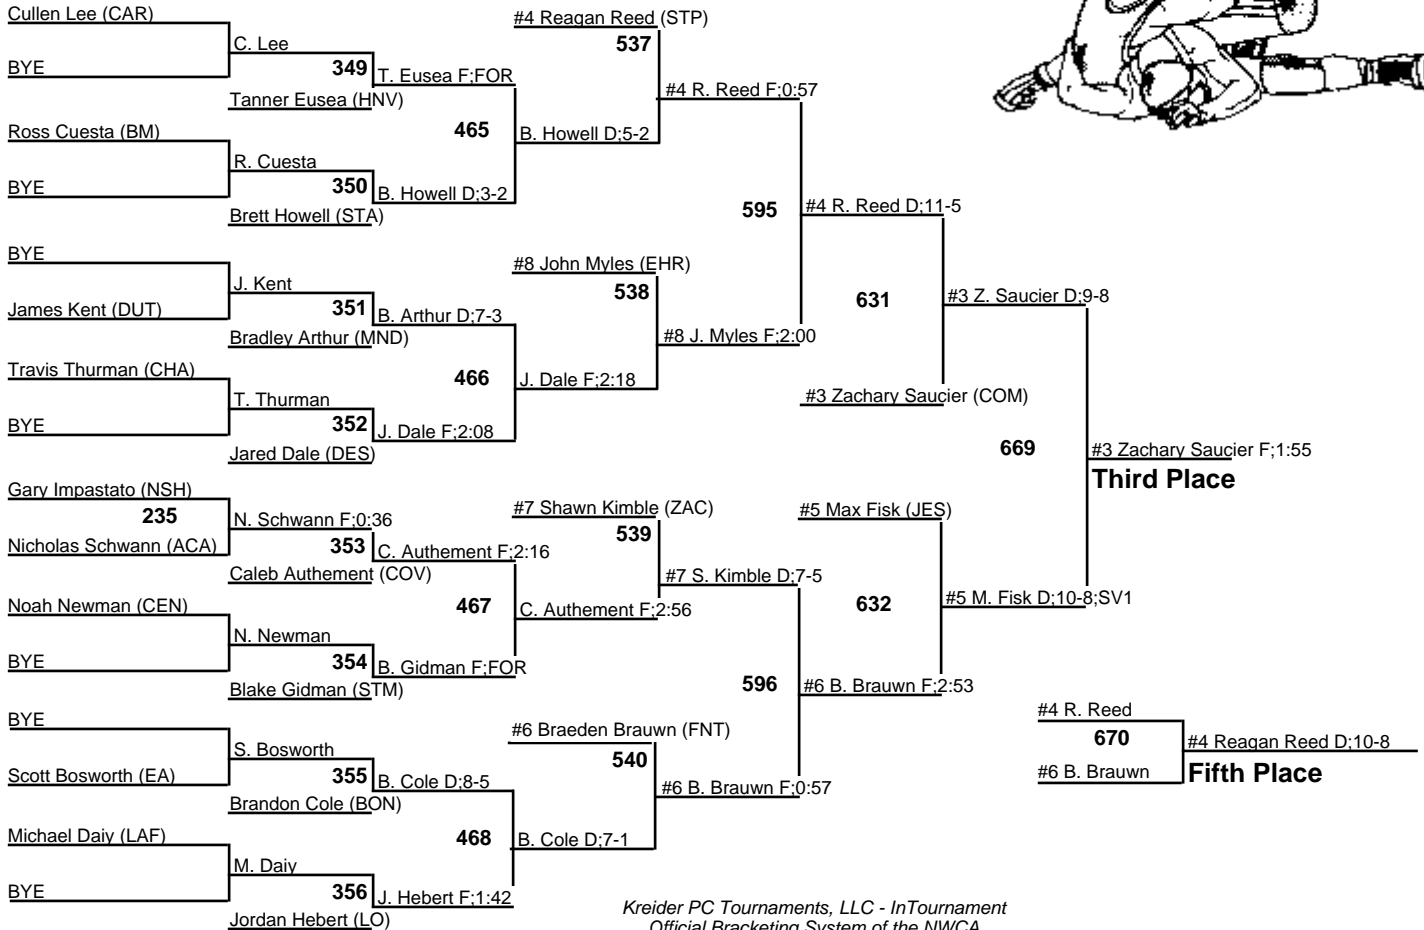

LHSAA State Wrestling Championships DIV I

160

19-20 February 2010