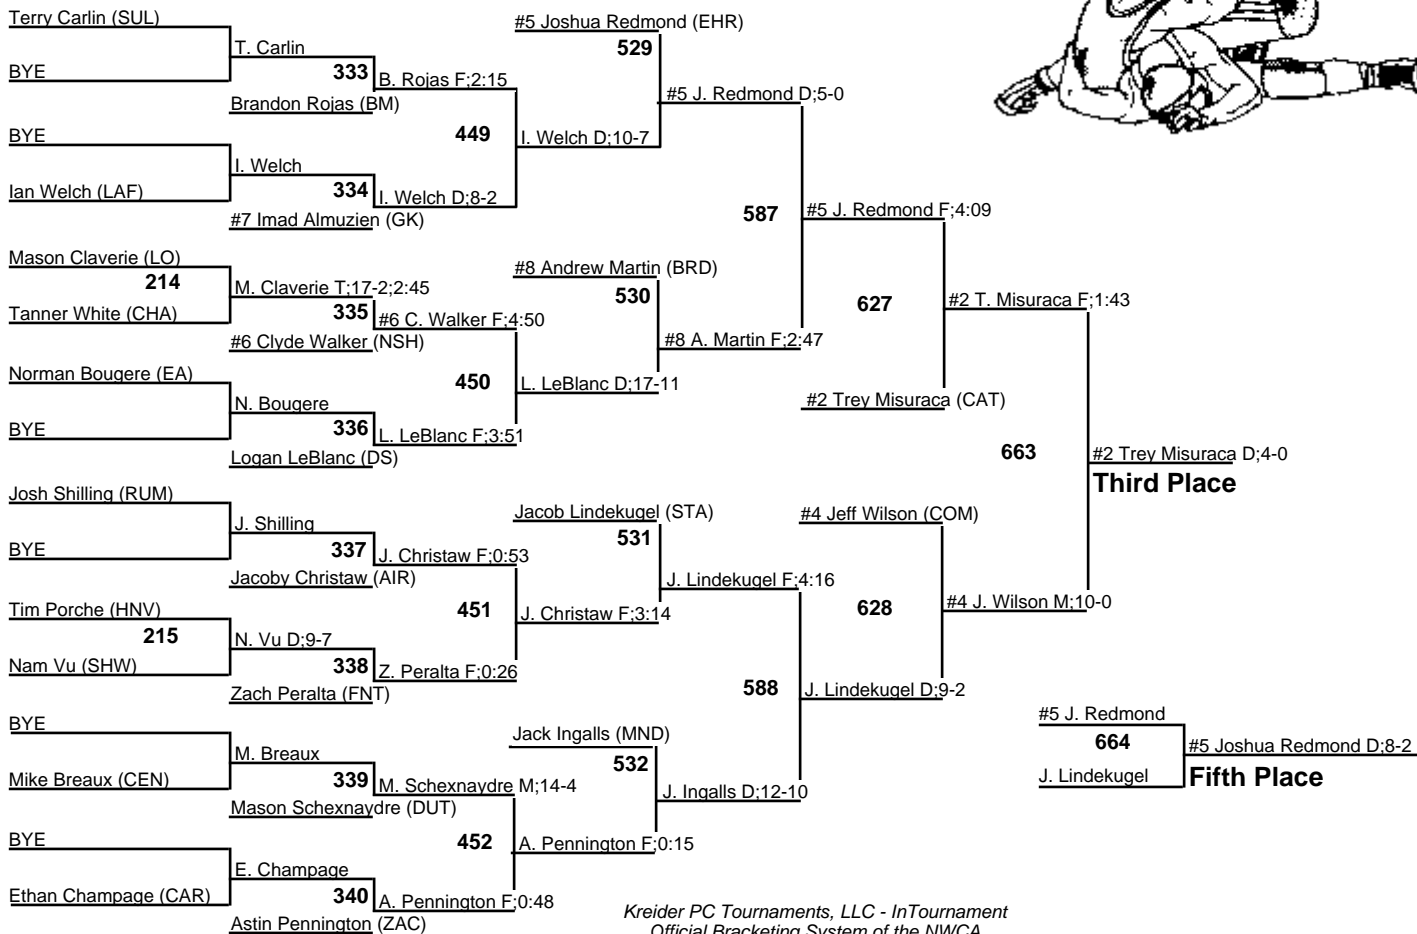

LHSAA State Wrestling Championships DIV I

145

19-20 February 2010