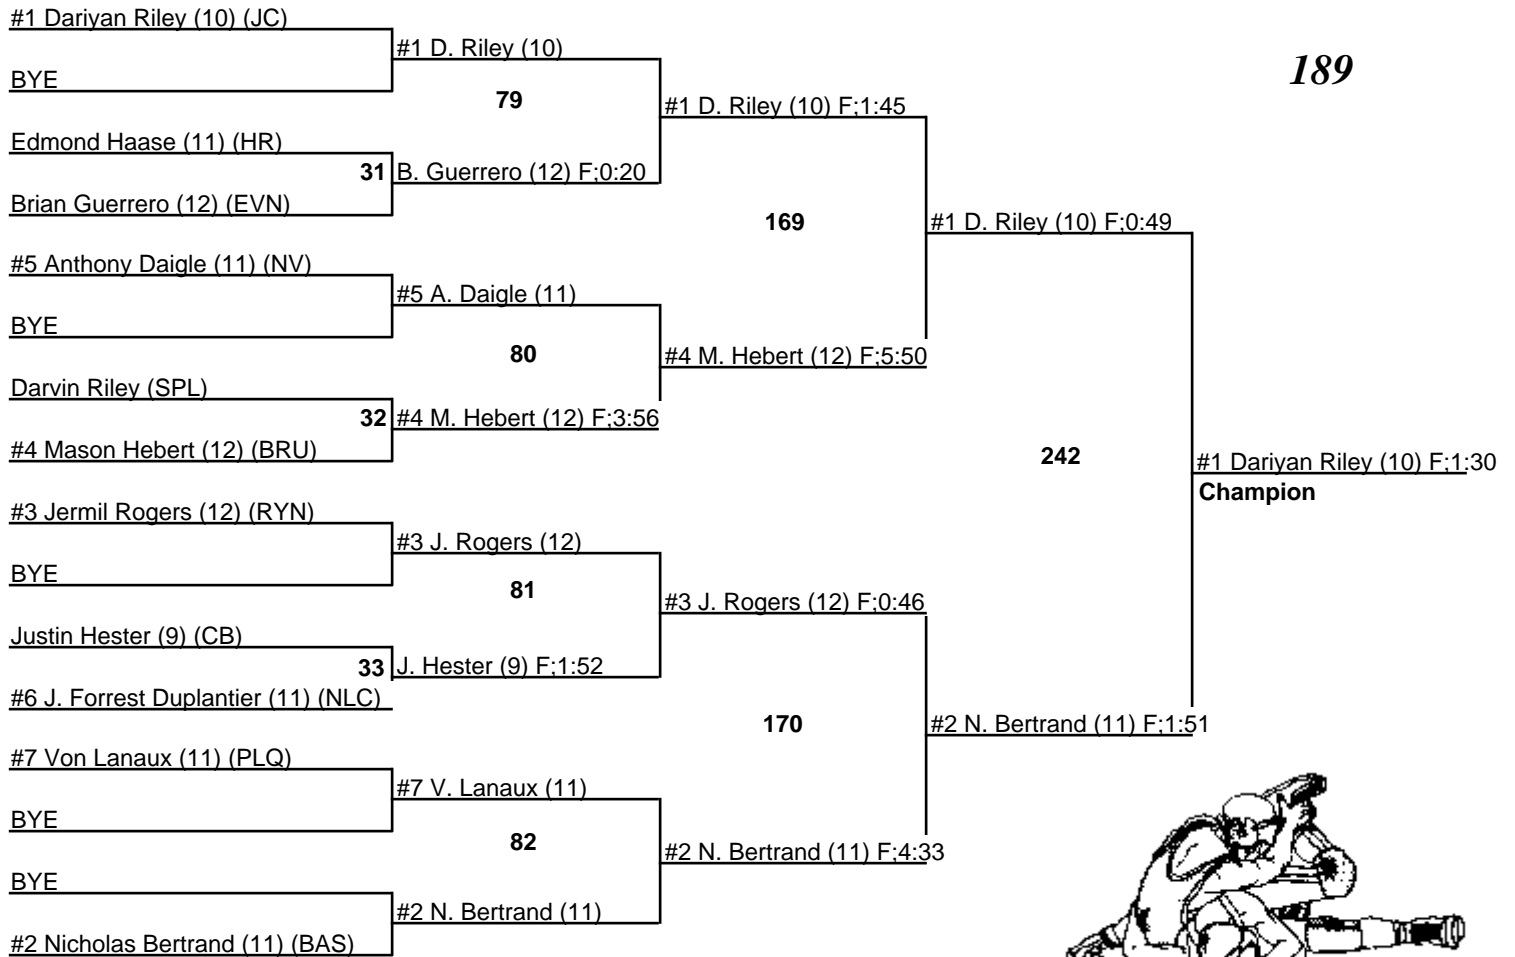

LHSAA State Wrestling Championships DIV III

19-20 February 2010

189