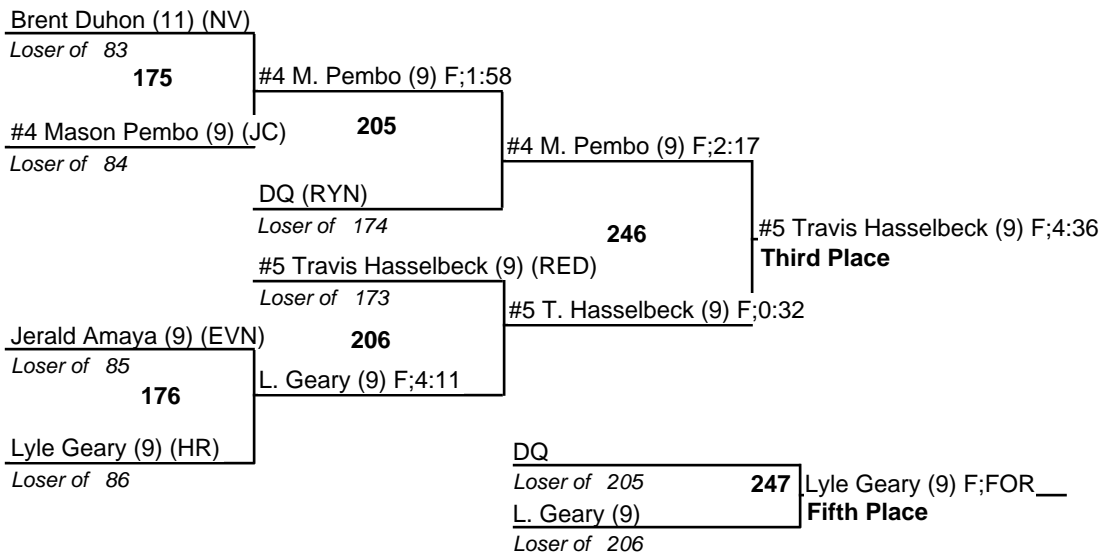

LHSAA State Wrestling Championships DIV III

19-20 February 2010

215