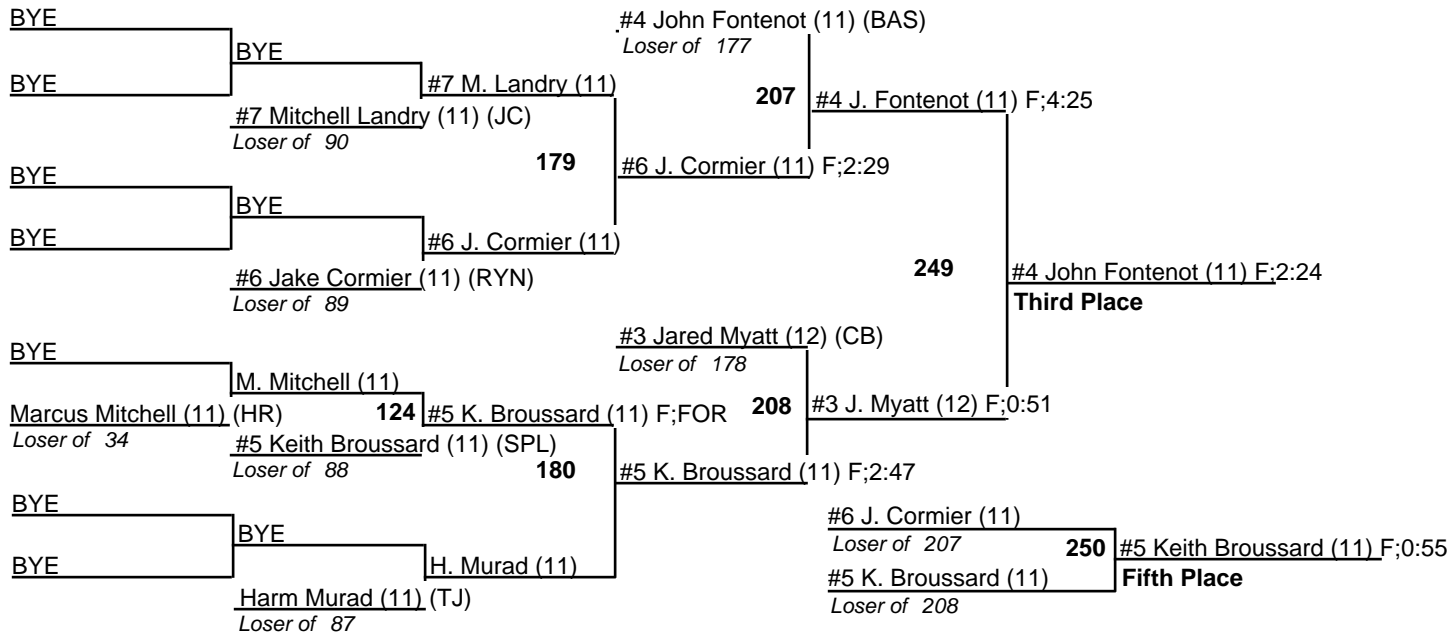

LHSAA State Wrestling Championships DIV III

19-20 February 2010

285

LHSAA State Wrestling Championships DIV III

Team Standings

Final Standings

Plc	Score	School	CH	CO	1	2	3	4	5	6
1	273.5	Brusly	0	0	6	1	2	1	1	2
2	149.0	Evangel	0	0	1	1	4	1	1	0
3	146.0	North Vermillion	0	0	2	2	1	1	0	1
	146.0	Rayne	0	0	2	0	1	1	1	5
5	138.5	Calvary Baptist	0	0	1	1	0	4	1	1
6	130.0	John Curtis	0	0	1	0	2	2	2	1
7	117.0	South Plaquemines	0	0	0	1	1	2	3	0
8	84.0	Basile	0	0	0	2	1	1	0	0
9	65.0	Redemptorist	0	0	0	2	1	0	0	0
10	58.0	Thomas Jefferson	0	0	0	0	1	1	2	0
11	56.0	Northlake Christian	0	0	0	2	0	0	0	1
12	54.0	Fisher	0	0	1	1	0	0	0	0
13	26.5	Parkview Baptist	0	0	0	1	0	0	1	0
14	22.0	Plaquemine	0	0	0	0	0	0	1	0
15	19.0	Holy Rosary	0	0	0	0	0	0	1	1
16	8.0	De La Salle	0	0	0	0	0	0	0	1
	8.0	Loyola	0	0	0	0	0	0	0	1
18	4.0	Episcopal	0	0	0	0	0	0	0	0
	4.0	French Settlement	0	0	0	0	0	0	0	0