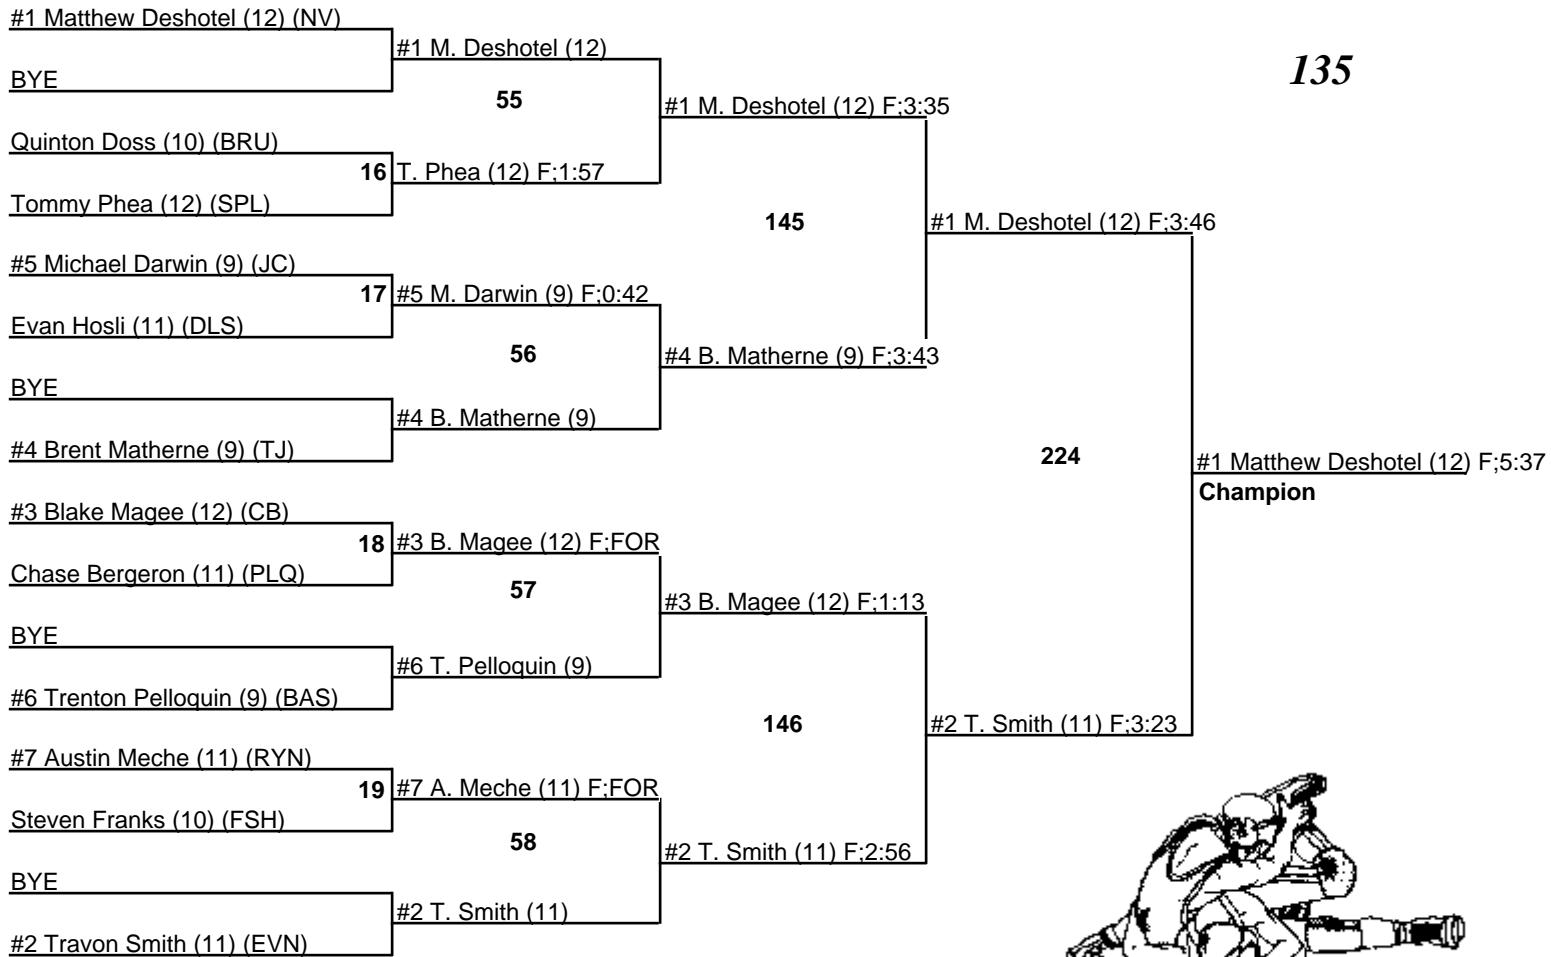

LHSAA State Wrestling Championships DIV III

19-20 February 2010

135