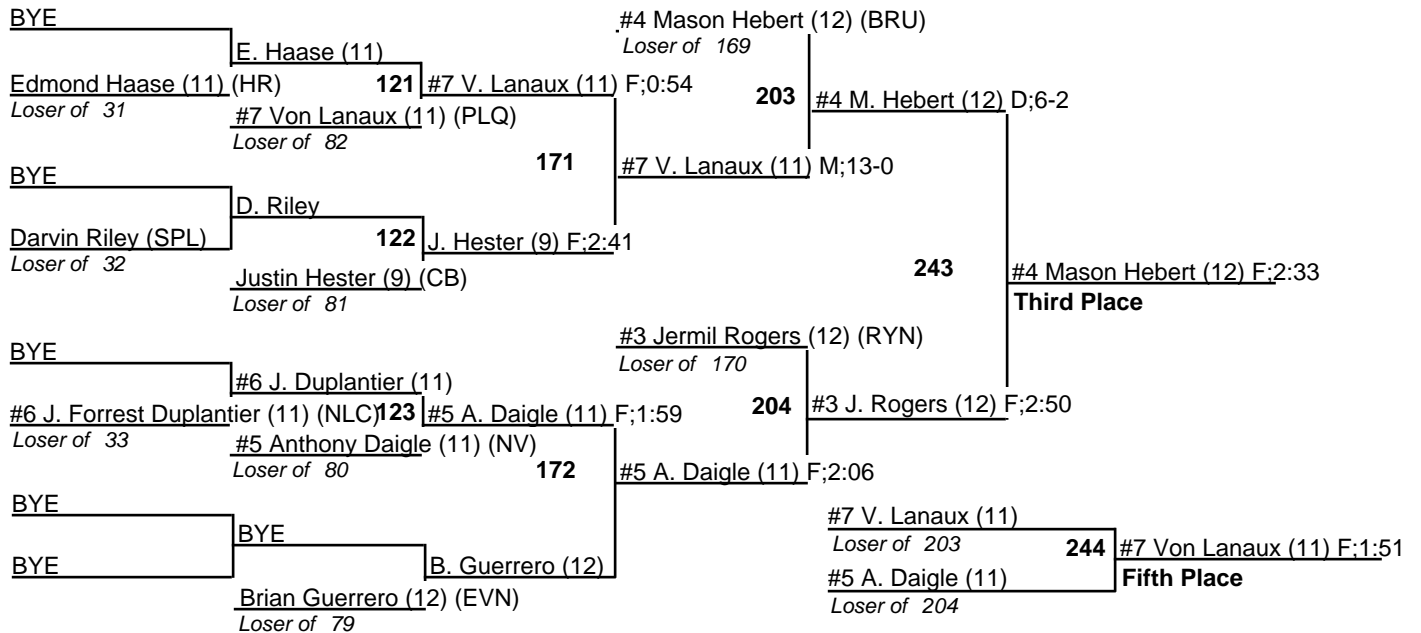

LHSAA State Wrestling Championships DIV III

19-20 February 2010

189