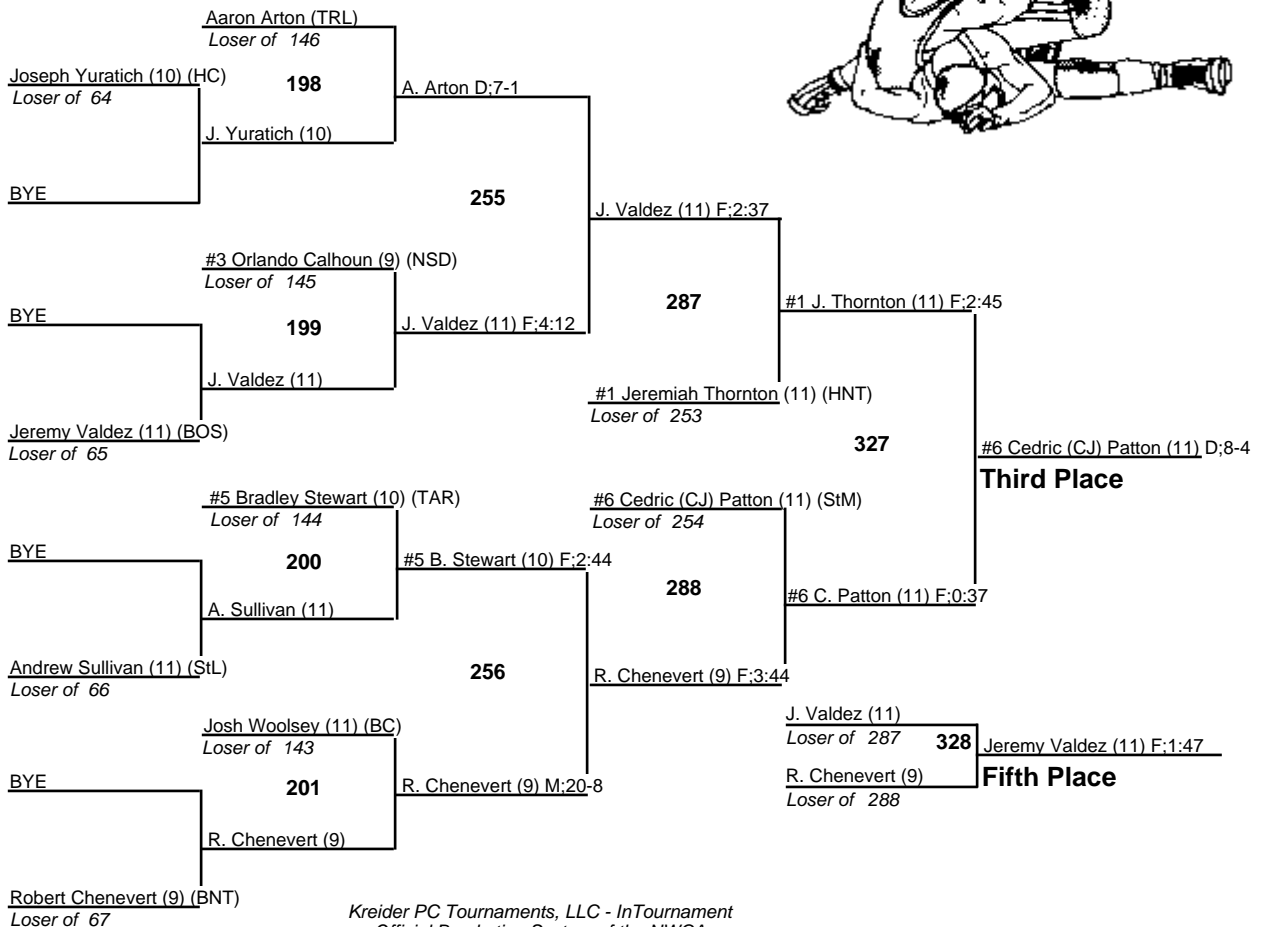

LHSAA State Wrestling Championships DIV II

189

19-20 February 2010