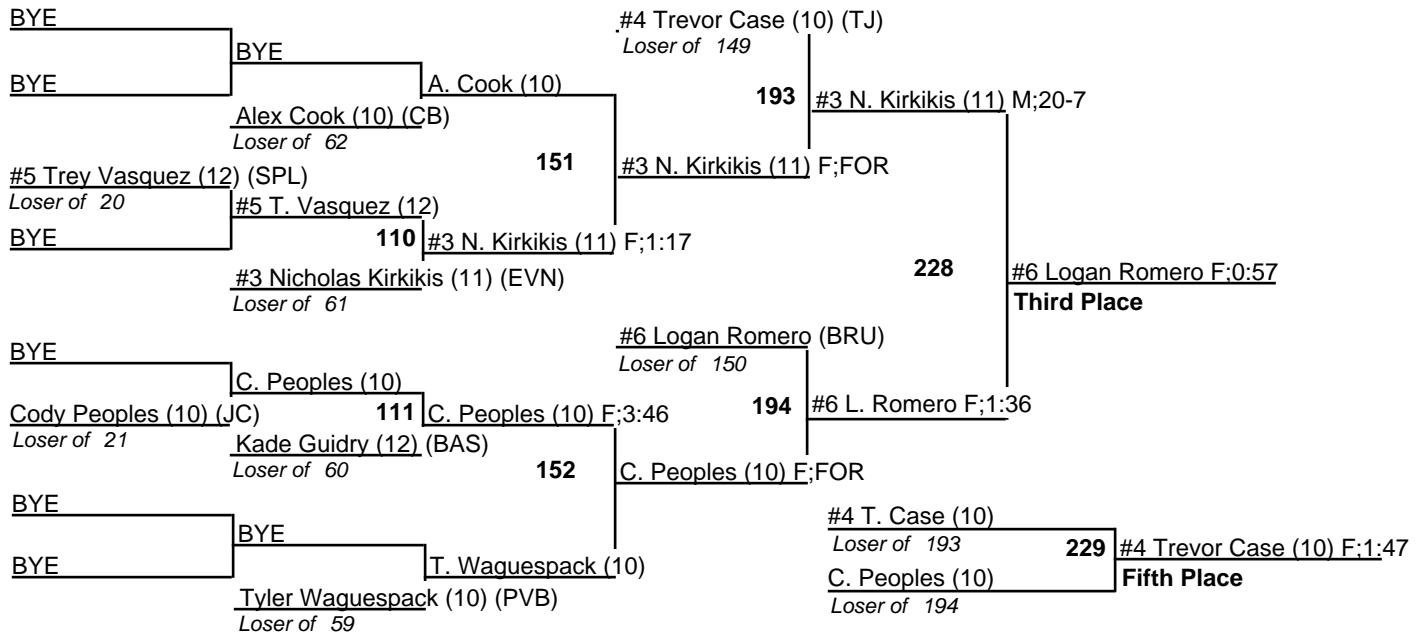

LHSAA State Wrestling Championships DIV III

19-20 February 2010