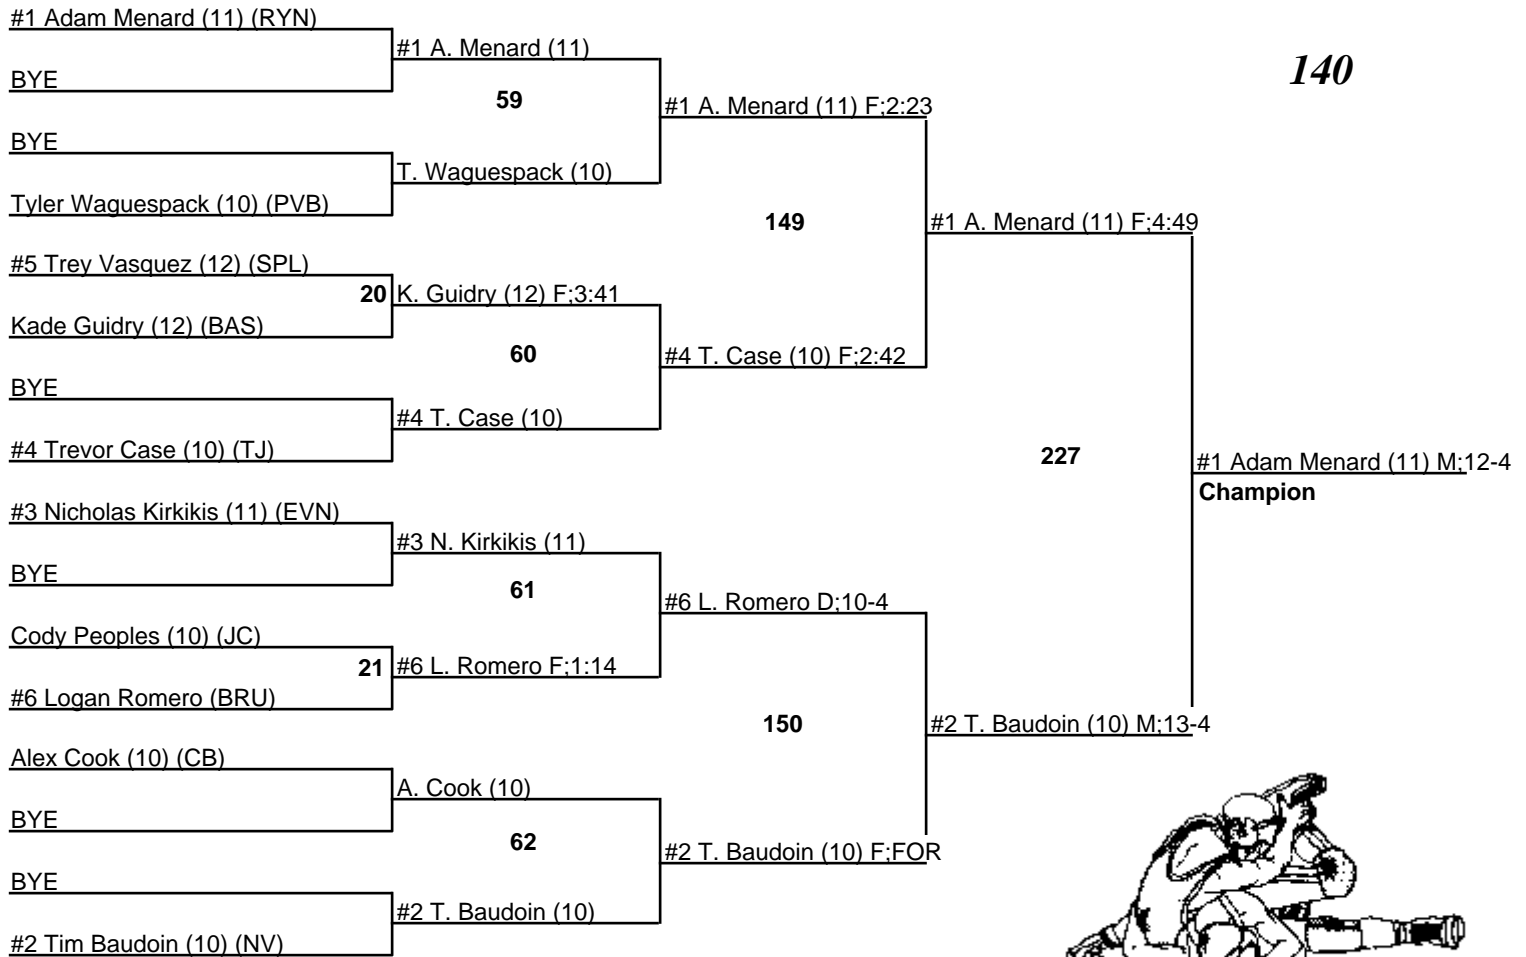

LHSAA State Wrestling Championships DIV III

19-20 February 2010