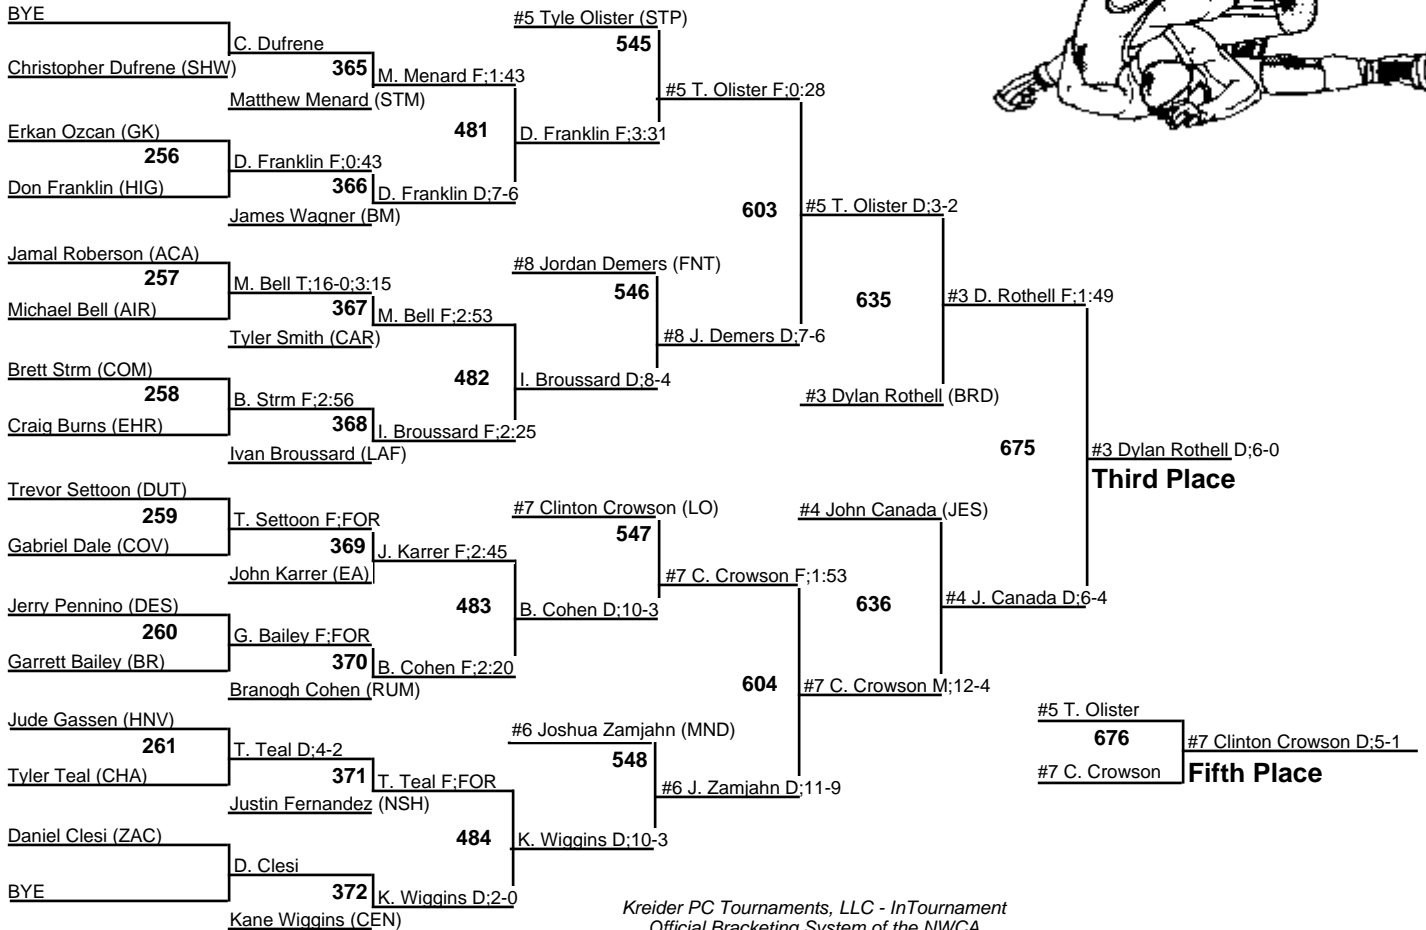

LHSAA State Wrestling Championships DIV I

189

19-20 February 2010