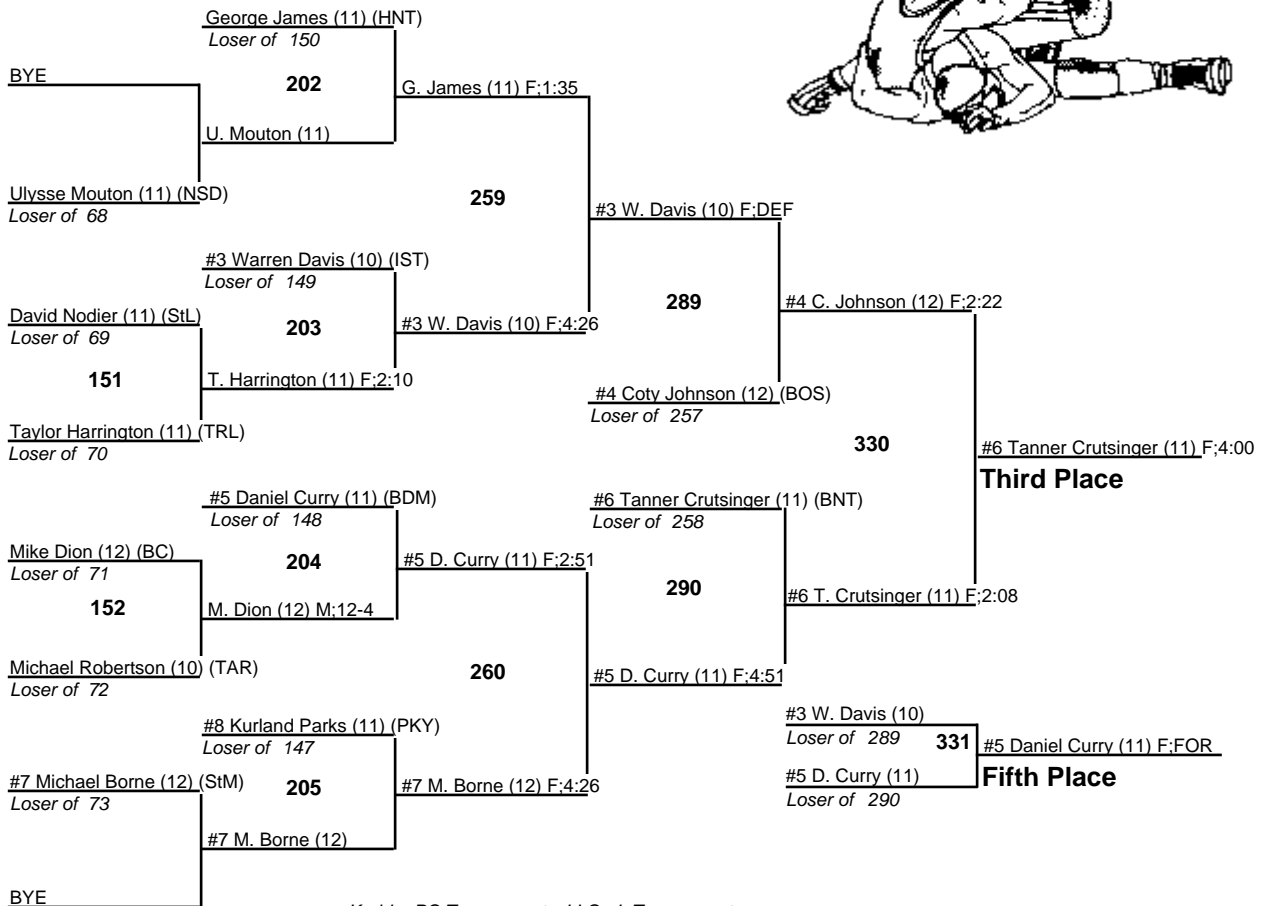

LHSAA State Wrestling Championships DIV II

215

19-20 February 2010