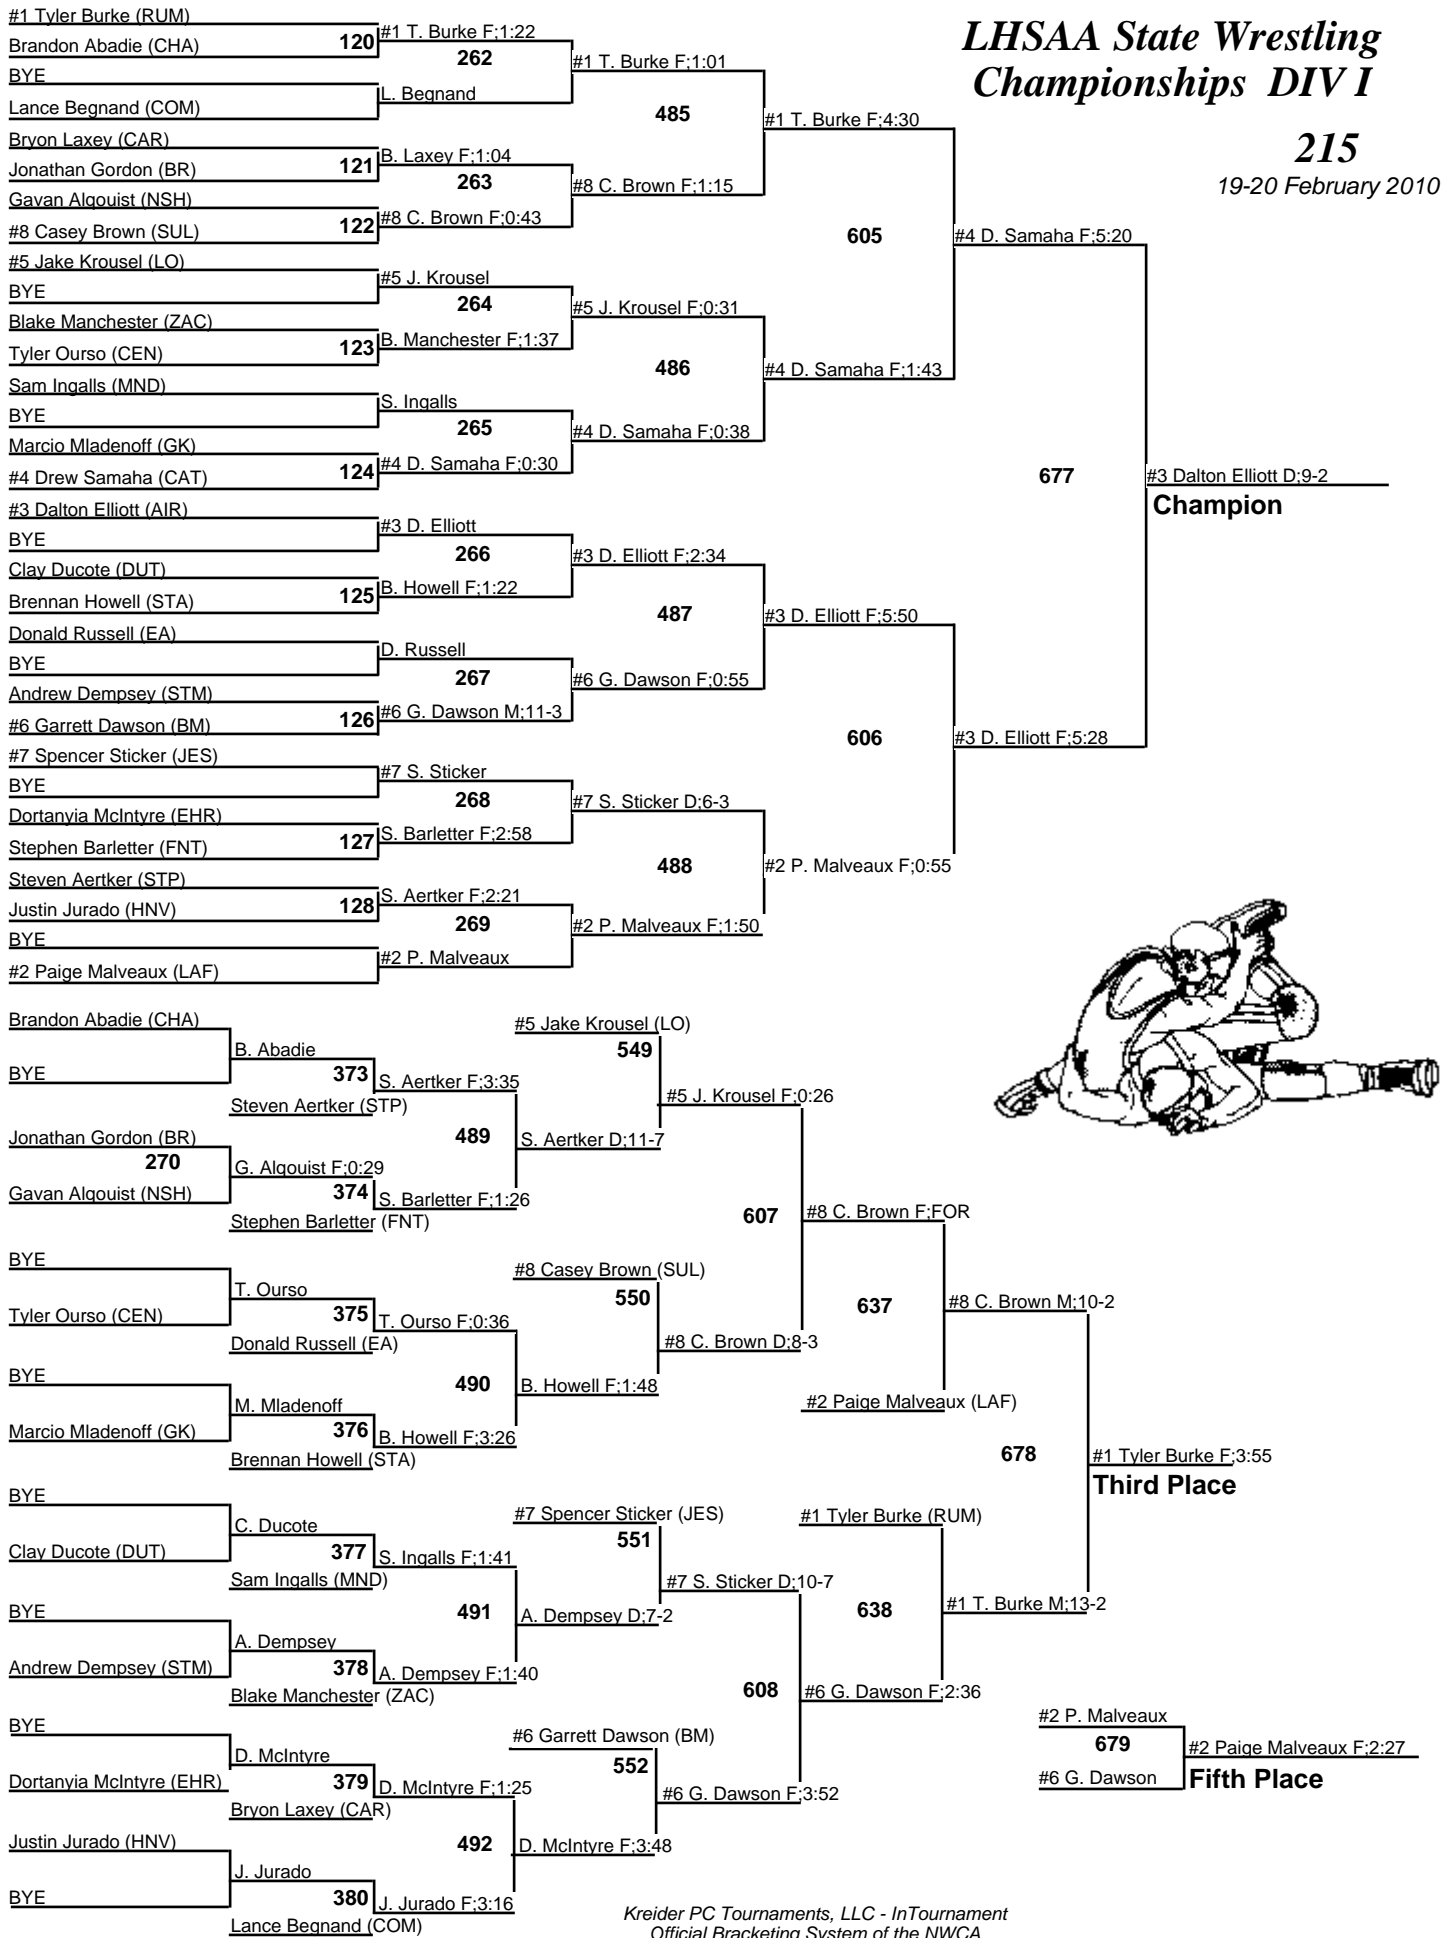

LHSAA State Wrestling Championships DIV I

215

19-20 February 2010