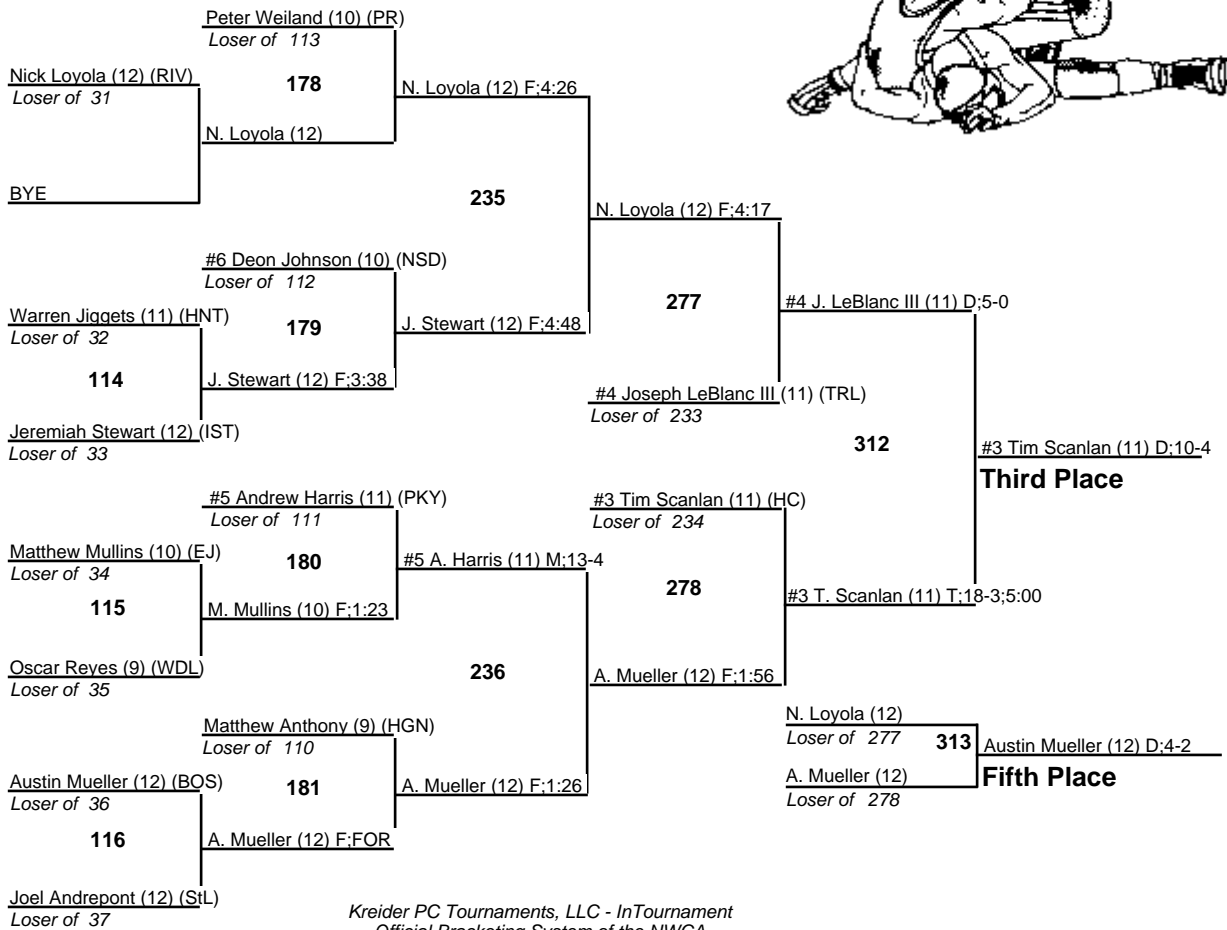

LHSAA State Wrestling Championships DIV II

140
19-20 February 2010