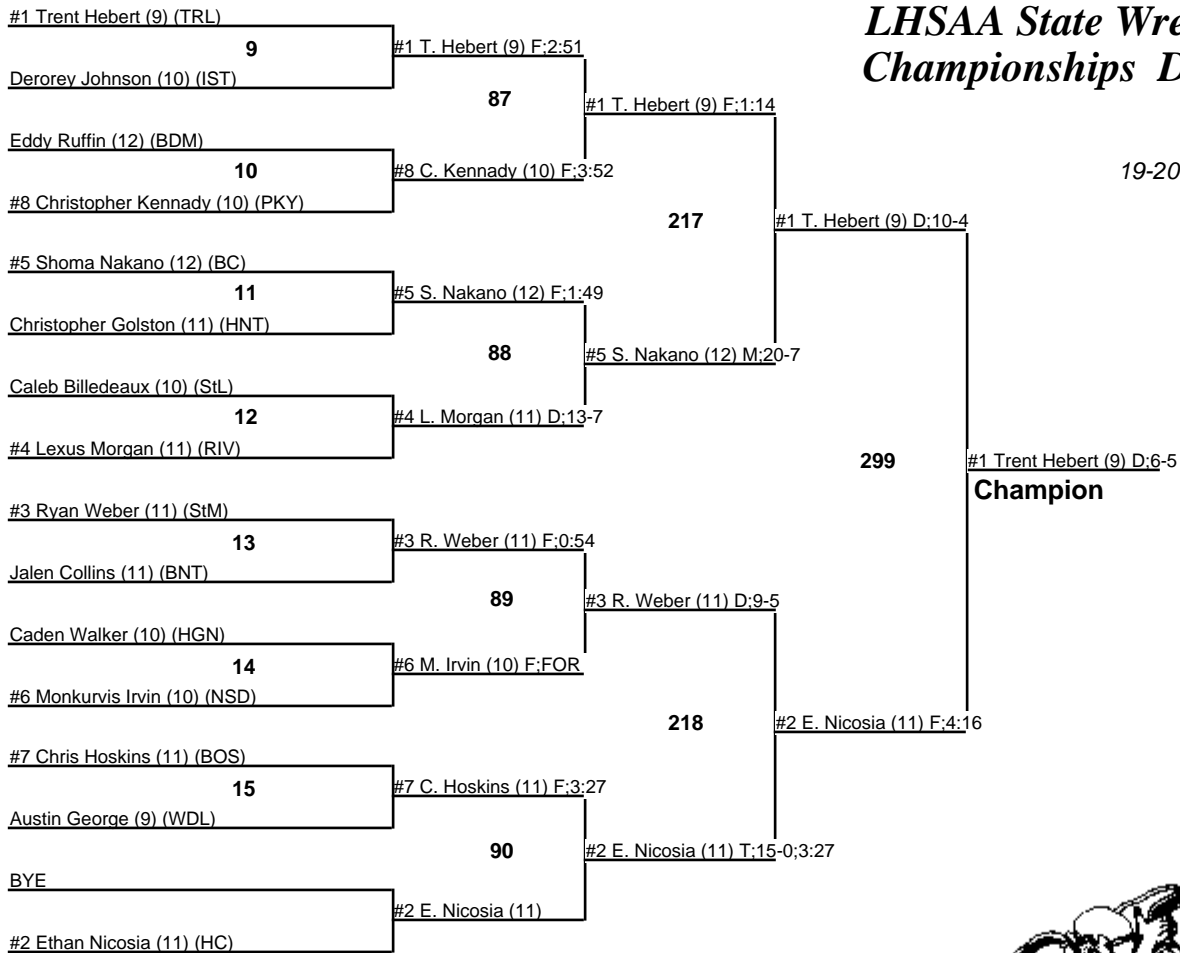

LHSAA State Wrestling Championships DIV II

119

19-20 February 2010