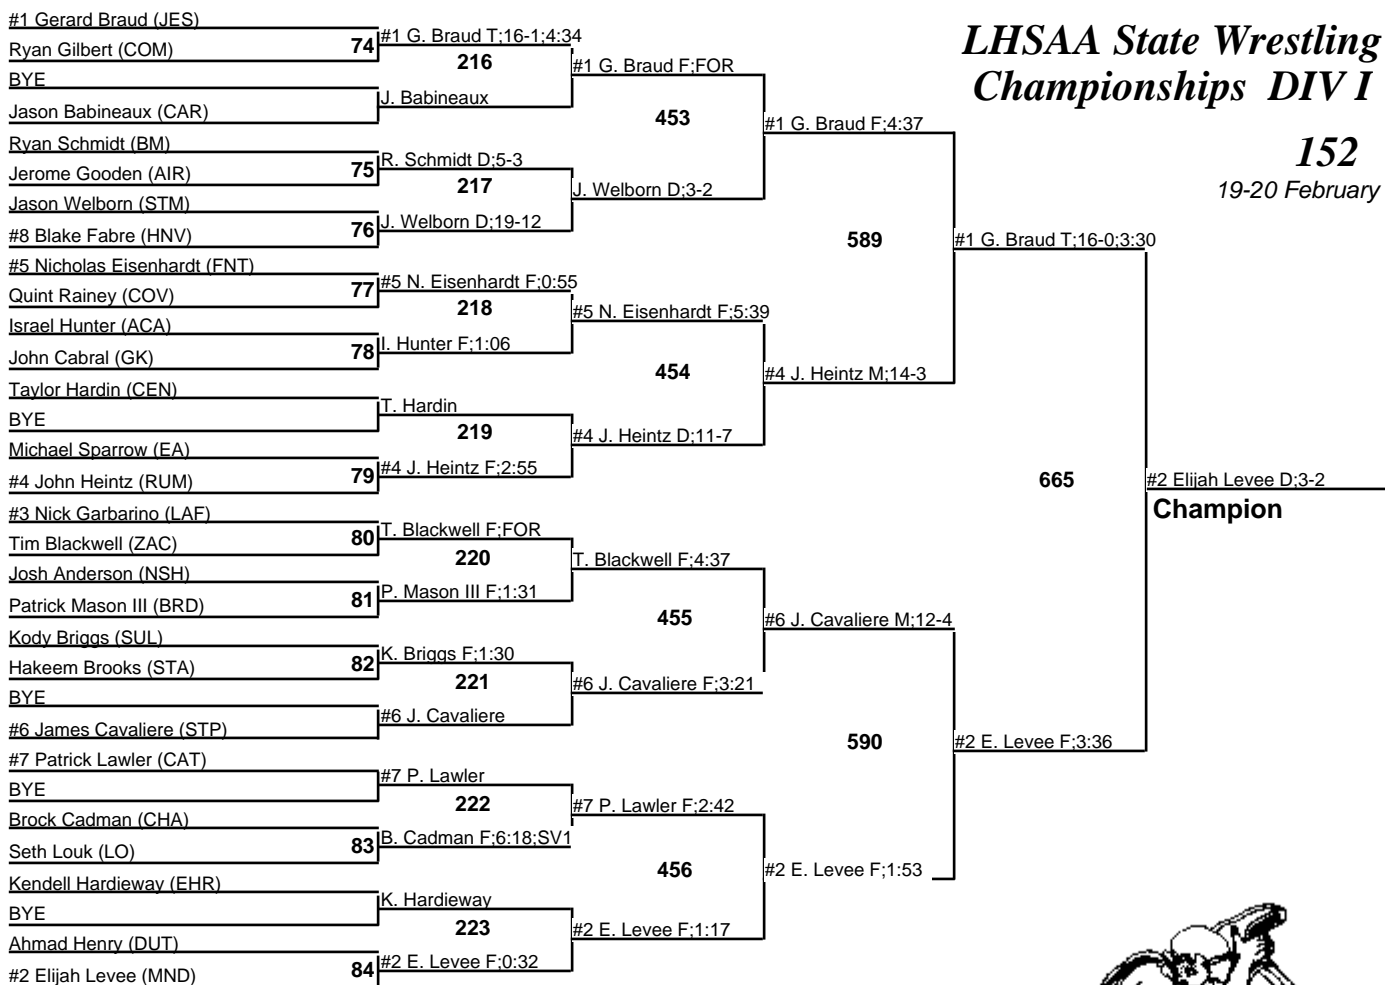

LHSAA State Wrestling Championships DIV I

152

19-20 February 2010