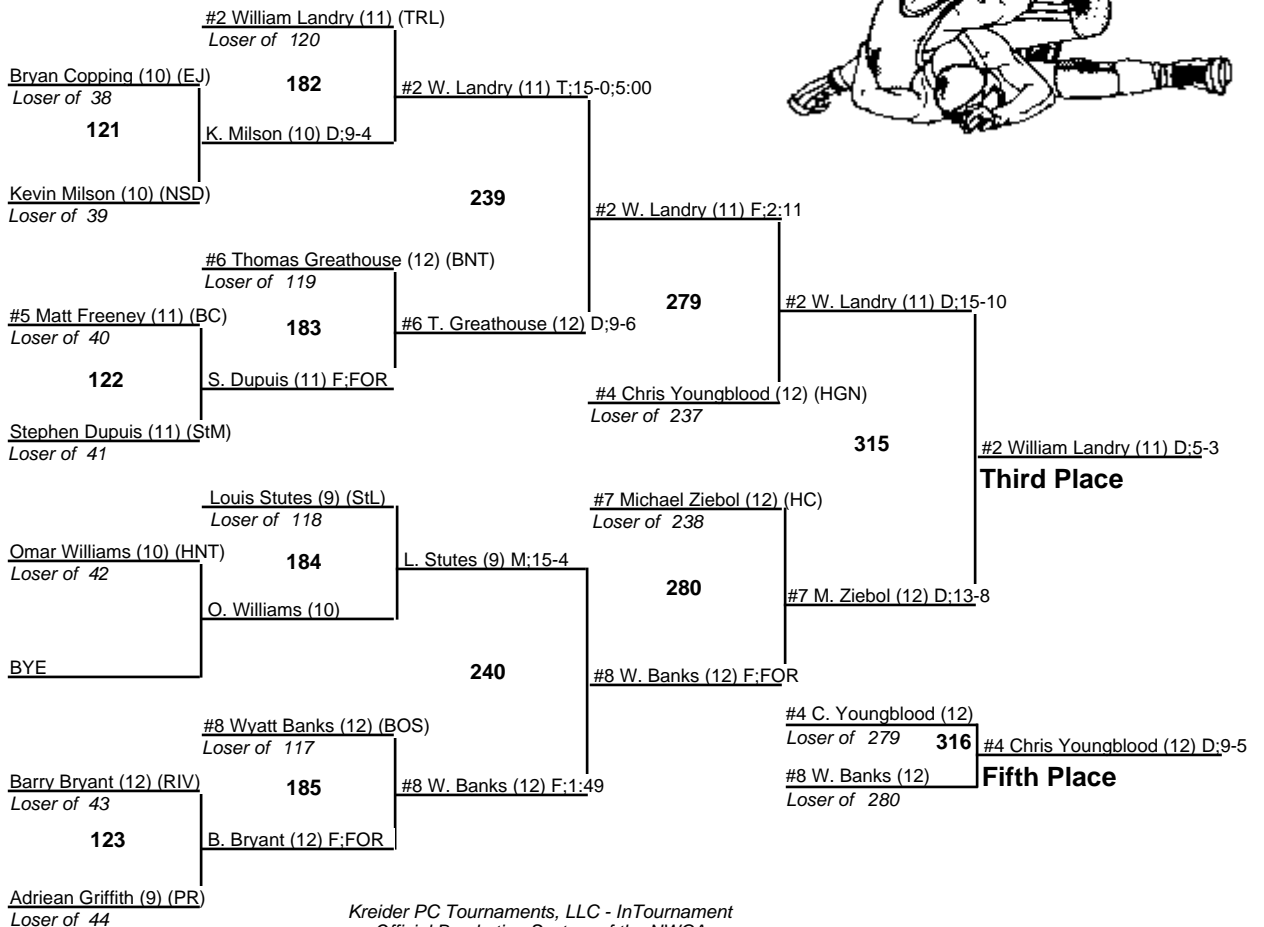

Third Place
#2 William Landry (11) D:15-10

Fifth Place