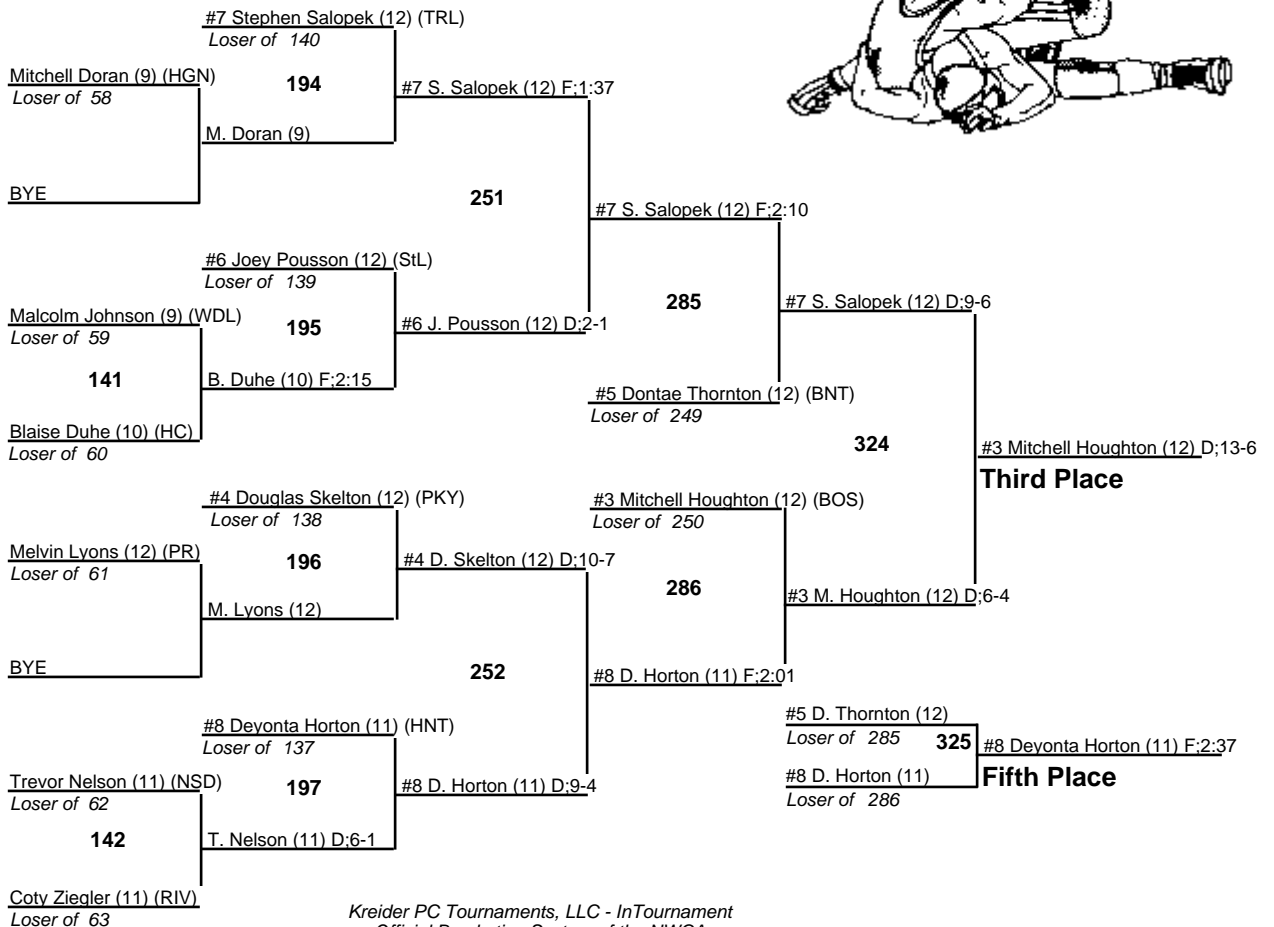

LHSAA State Wrestling Championships DIV II

171

19-20 February 2010