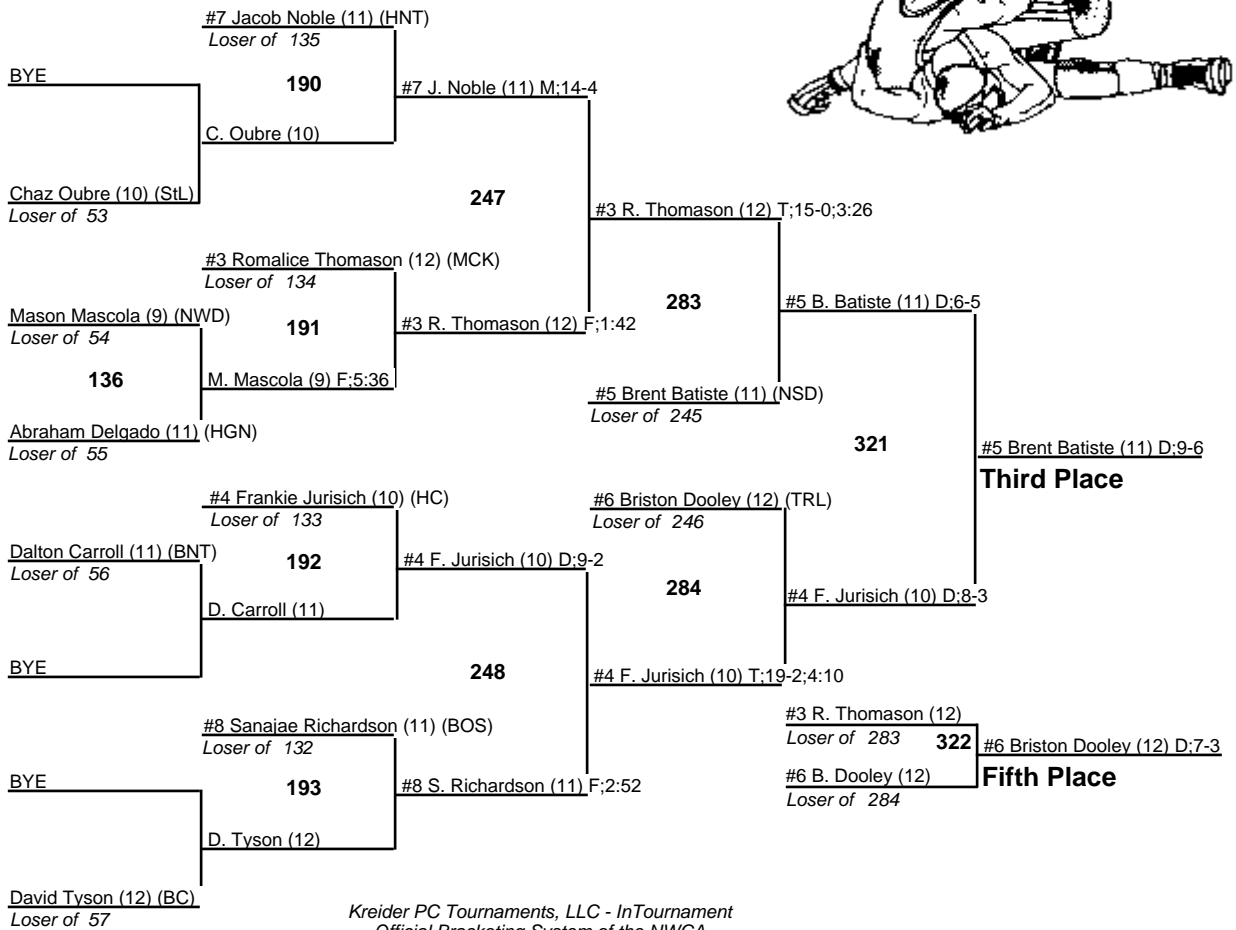

LHSAA State Wrestling Championships DIV II

160

19-20 February 2010