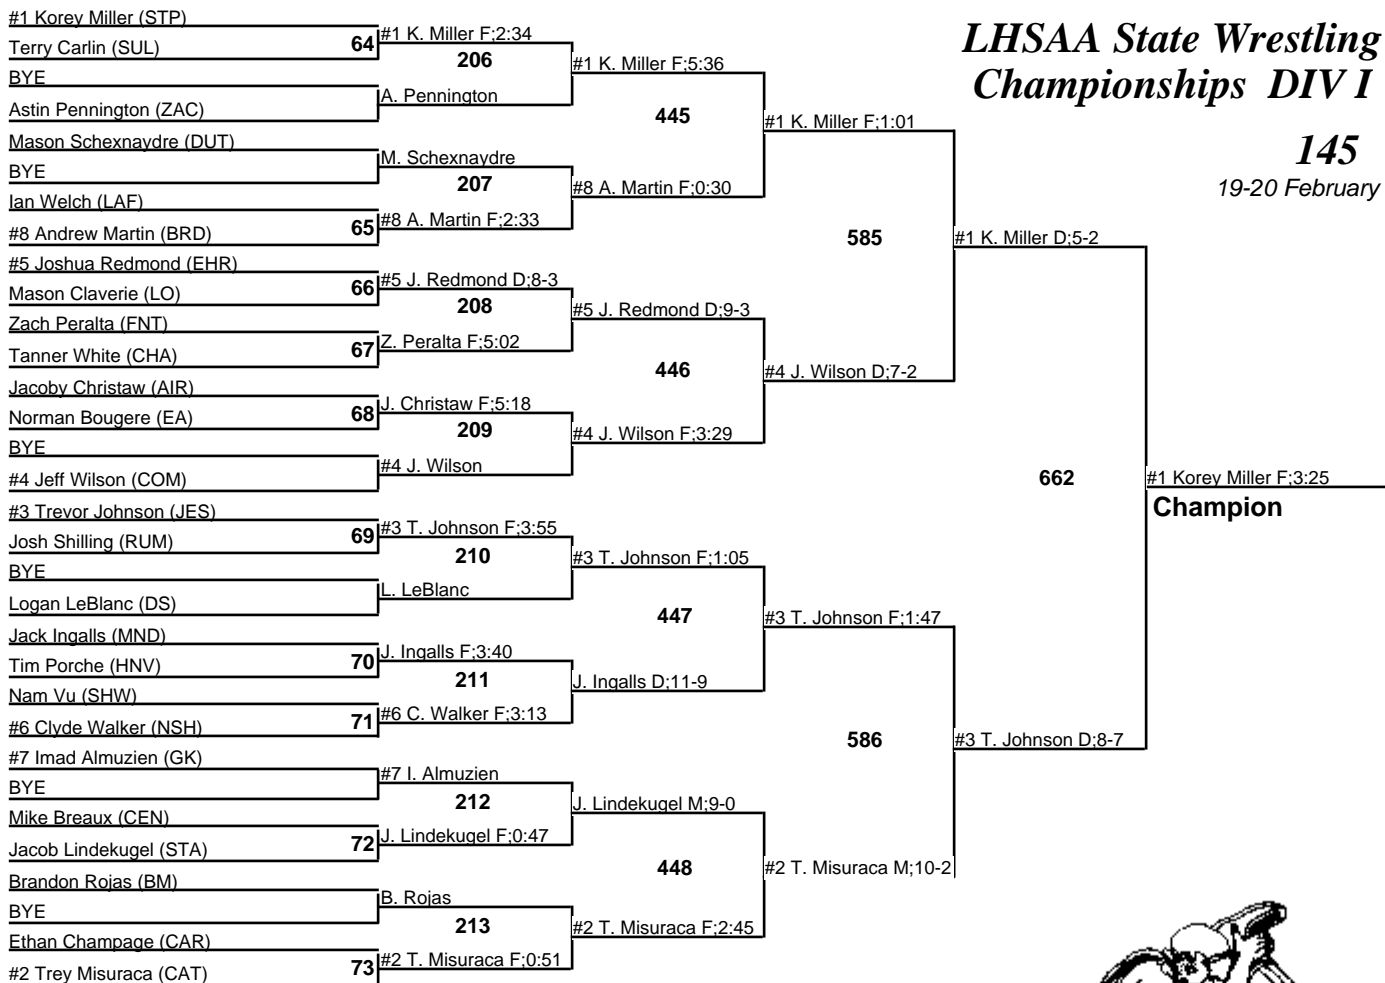

LHSAA State Wrestling Championships DIV I

145

19-20 February 2010