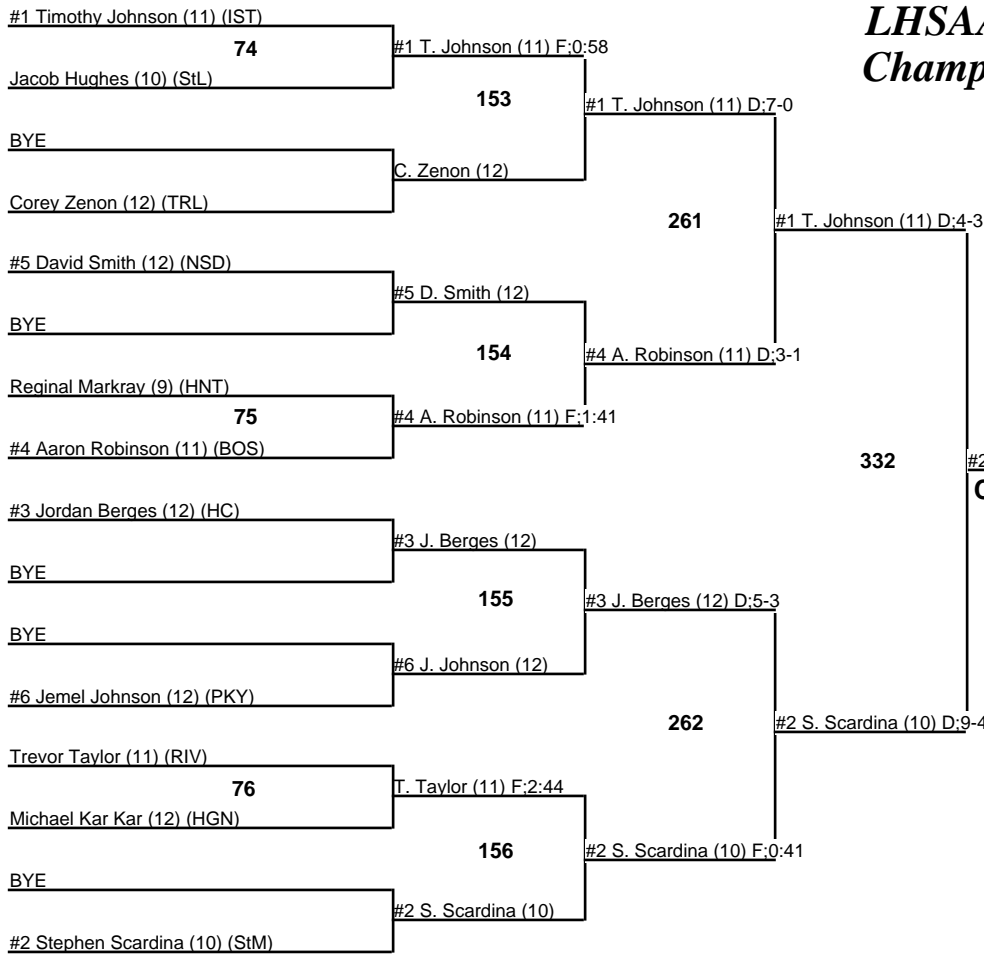

LHSAA State Wrestling Championships DIV II

285

19-20 February 2010

LHSAA State Wrestling Championships DIV II

Team Standings

Final Standings

Plc	Score	School	CH	CO	1	2	3	4	5	6
1	278.5	St. Michael	0	0	4	5	2	0	1	0
2	227.0	Holy Cross	0	0	3	2	4	2	0	0
3	195.0	Teurlings	0	0	2	2	2	3	2	0
4	139.0	Bossier	0	0	0	0	1	3	2	2
5	121.0	Northside	0	0	0	0	2	2	2	2
6	116.0	Parkway	0	0	2	1	0	0	1	0
7	107.0	Istrouma	0	0	1	2	0	1	0	1
8	106.5	Benton	0	0	0	0	2	1	1	2
9	71.0	Belle Chasse	0	0	1	0	1	1	0	0
10	70.0	Haughton	0	0	1	0	0	0	1	2
11	64.0	Riverdale	0	0	0	1	0	1	0	2
12	47.0	Tara	0	0	0	1	0	0	1	0
13	37.0	Huntington	0	0	0	0	0	1	1	0
14	27.5	McKinley	0	0	0	0	0	0	1	1
15	21.0	Northwood	0	0	0	0	0	0	0	1
	21.0	St. Louis	0	0	0	0	0	0	0	1
17	17.0	Broadmoor	0	0	0	0	0	0	1	0
18	10.0	East Jefferson	0	0	0	0	0	0	0	0
19	8.0	Woodlawn	0	0	0	0	0	0	0	0
20	6.0	Pearl River	0	0	0	0	0	0	0	0