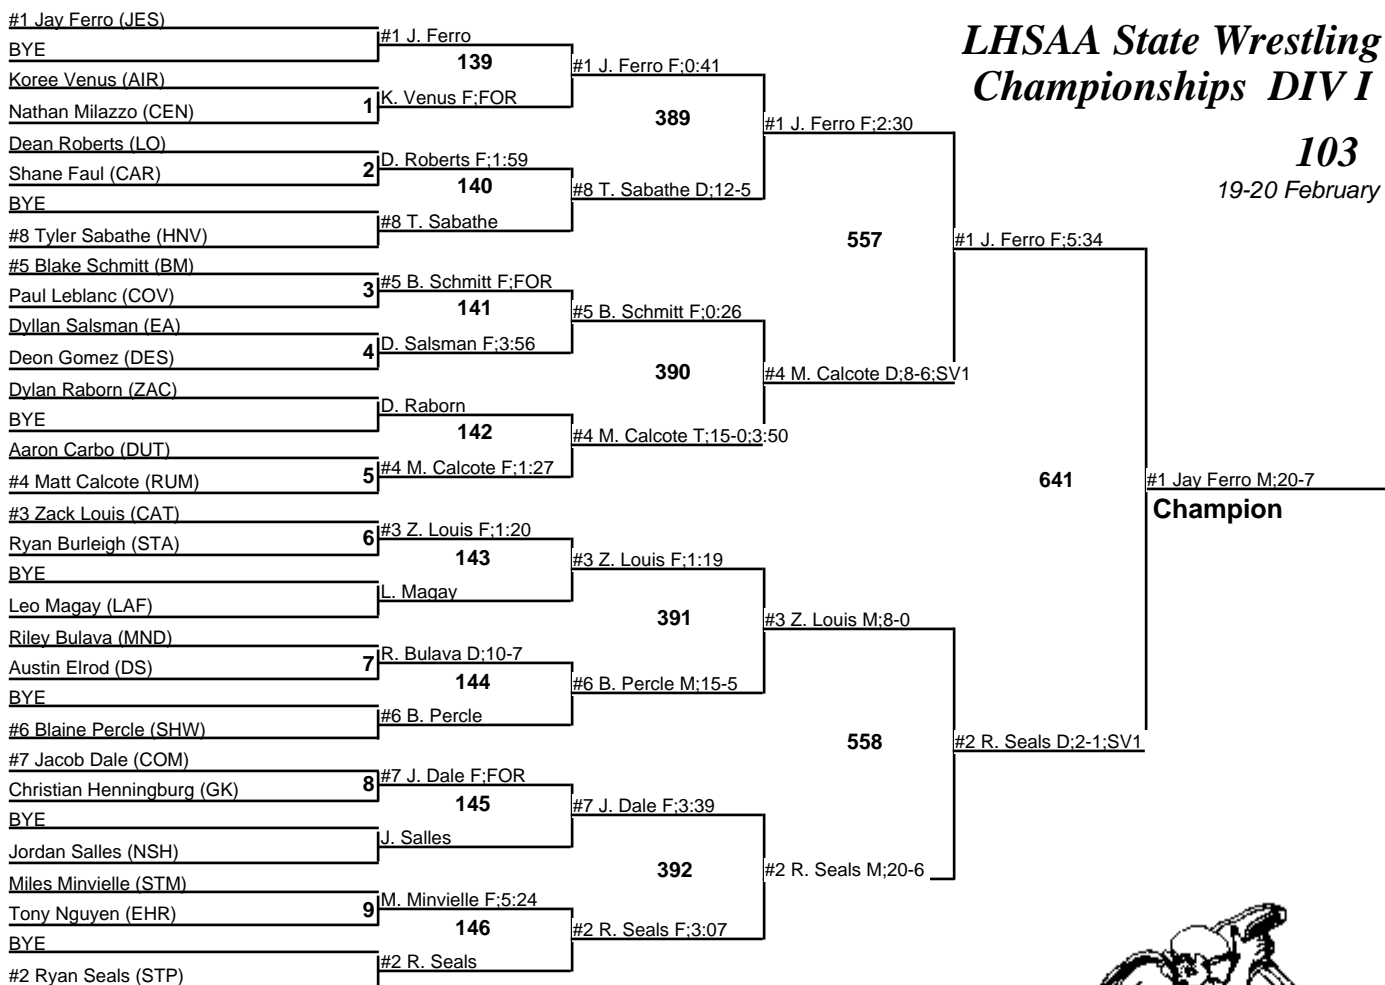

# LHSAA State Wrestling Championships DIV I

103

19-20 February 2010