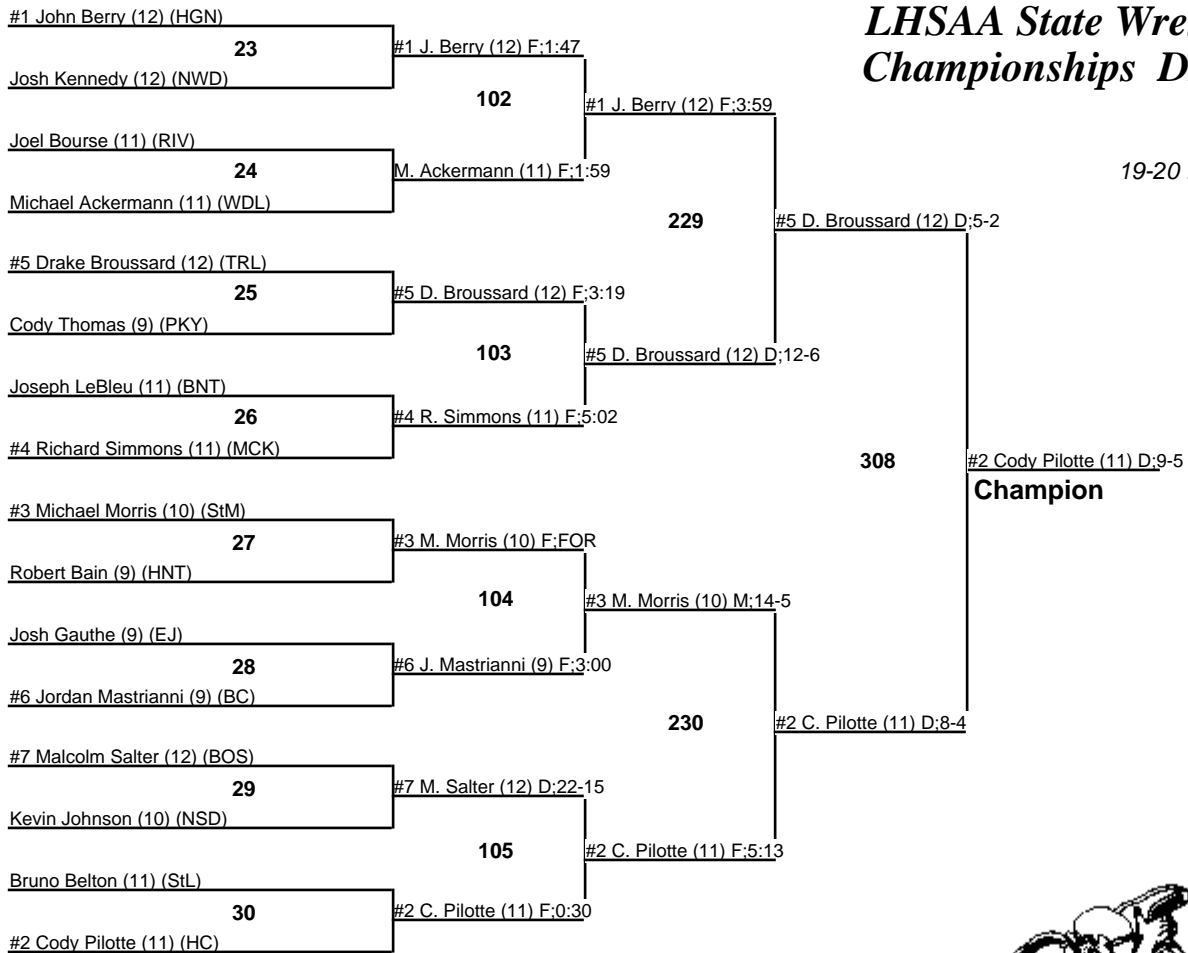

LHSAA State Wrestling Championships DIV II

135

19-20 February 2010