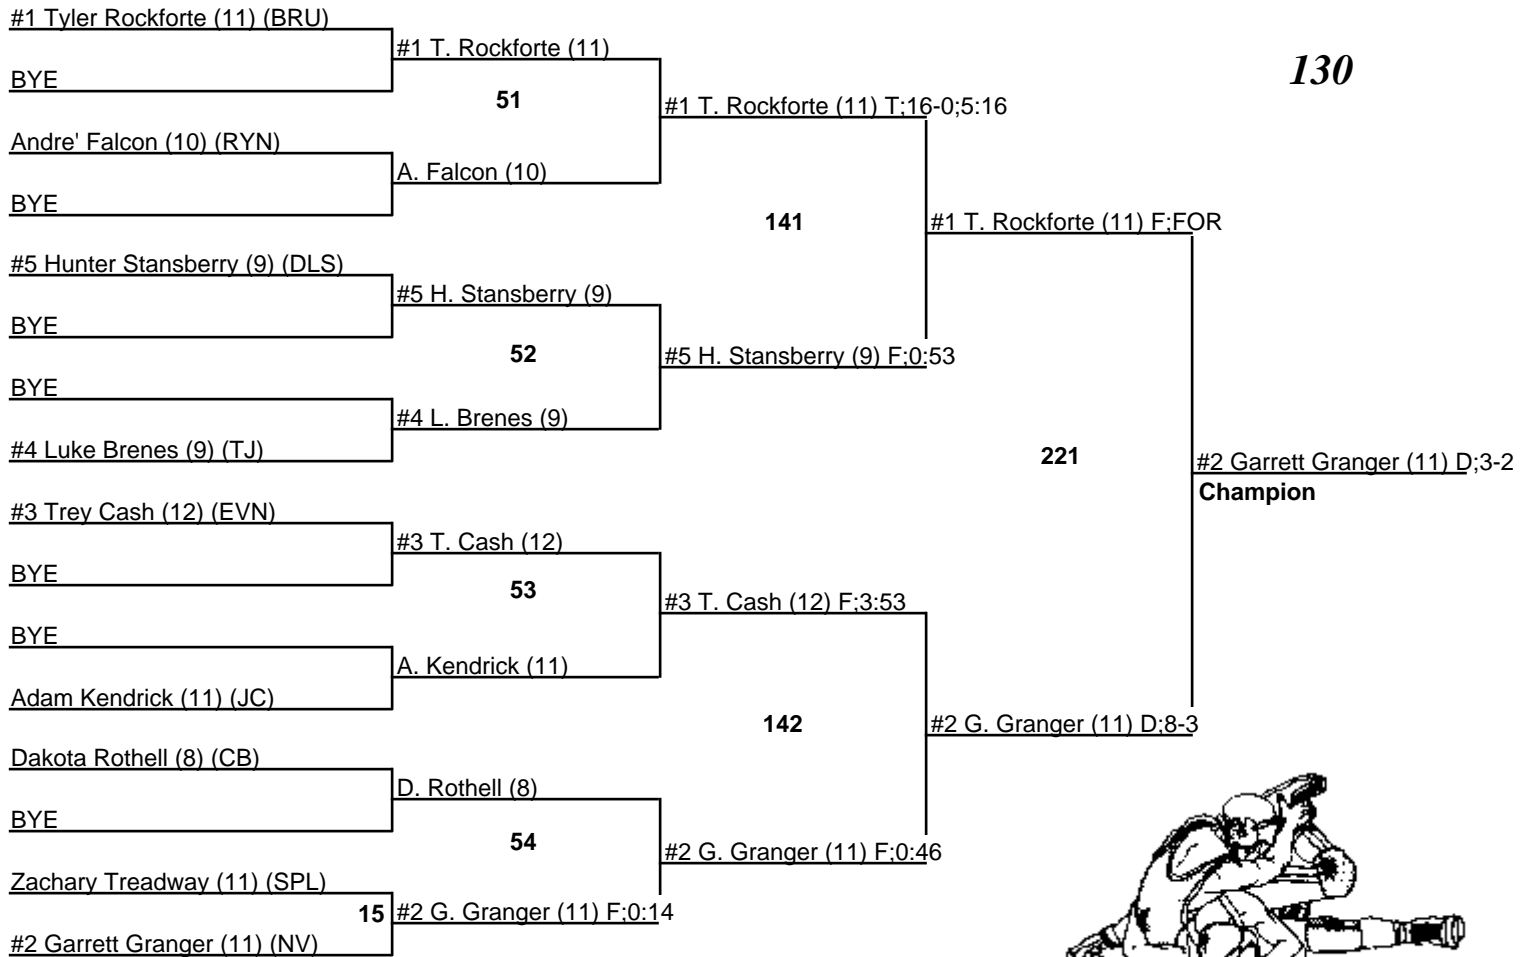

LHSAA State Wrestling Championships DIV III

19-20 February 2010

130