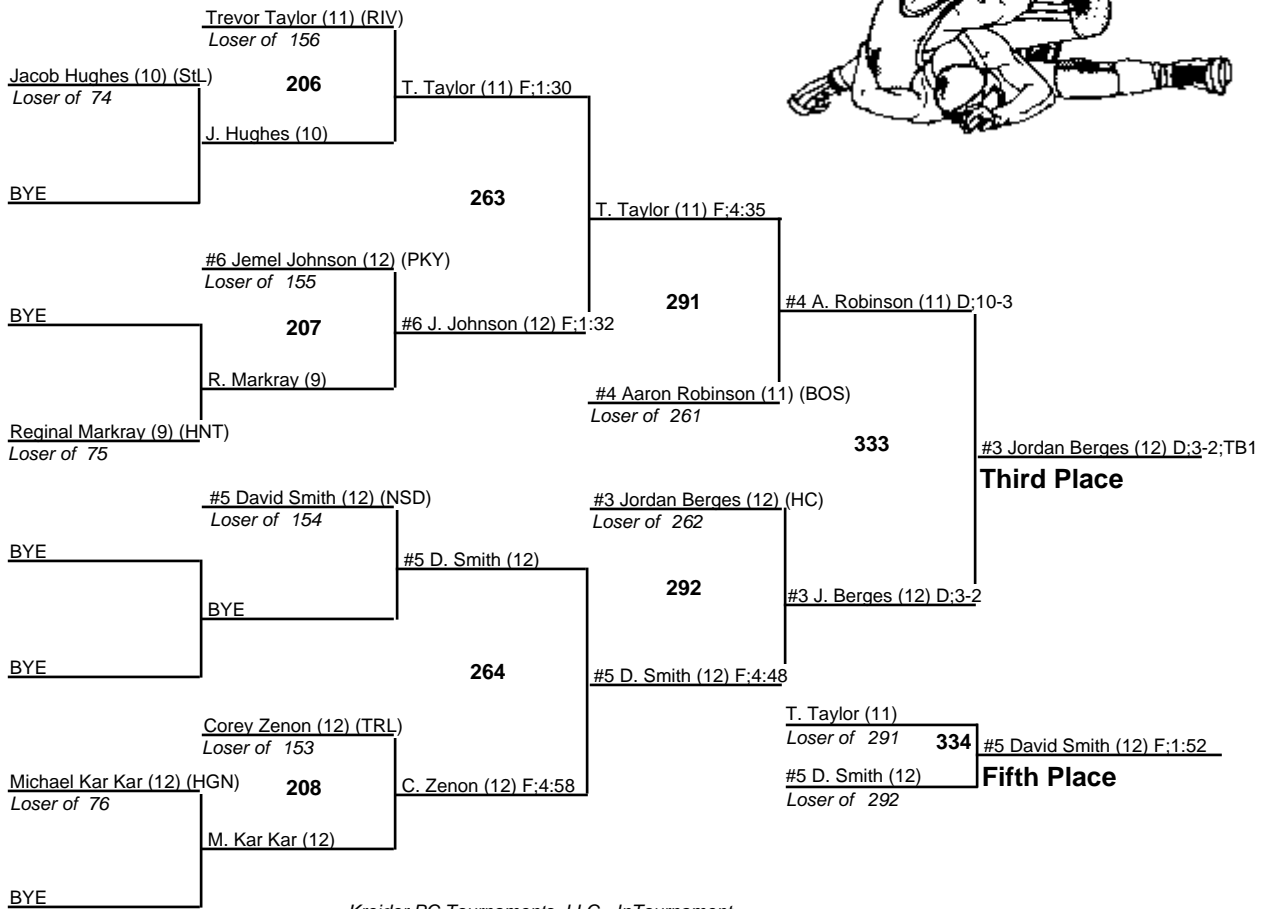

LHSAA State Wrestling Championships DIV II

285

19-20 February 2010

LHSAA State Wrestling Championships DIV II

Team Standings

Final Standings

Plc	Score	School	CH	CO	1	2	3	4	5	6
1	278.5	St. Michael	0	0	4	5	2	0	1	0
2	227.0	Holy Cross	0	0	3	2	4	2	0	0
3	195.0	Teurlings	0	0	2	2	2	3	2	0
4	139.0	Bossier	0	0	0	0	1	3	2	2
5	121.0	Northside	0	0	0	0	2	2	2	2
6	116.0	Parkway	0	0	2	1	0	0	1	0
7	107.0	Istrouma	0	0	1	2	0	1	0	1
8	106.5	Benton	0	0	0	0	2	1	1	2
9	71.0	Belle Chasse	0	0	1	0	1	1	0	0
10	70.0	Haughton	0	0	1	0	0	0	1	2
11	64.0	Riverdale	0	0	0	1	0	1	0	2
12	47.0	Tara	0	0	0	1	0	0	1	0
13	37.0	Huntington	0	0	0	0	0	1	1	0
14	27.5	McKinley	0	0	0	0	0	0	1	1
15	21.0	Northwood	0	0	0	0	0	0	0	1
	21.0	St. Louis	0	0	0	0	0	0	0	1
17	17.0	Broadmoor	0	0	0	0	0	0	1	0
18	10.0	East Jefferson	0	0	0	0	0	0	0	0
19	8.0	Woodlawn	0	0	0	0	0	0	0	0
20	6.0	Pearl River	0	0	0	0	0	0	0	0