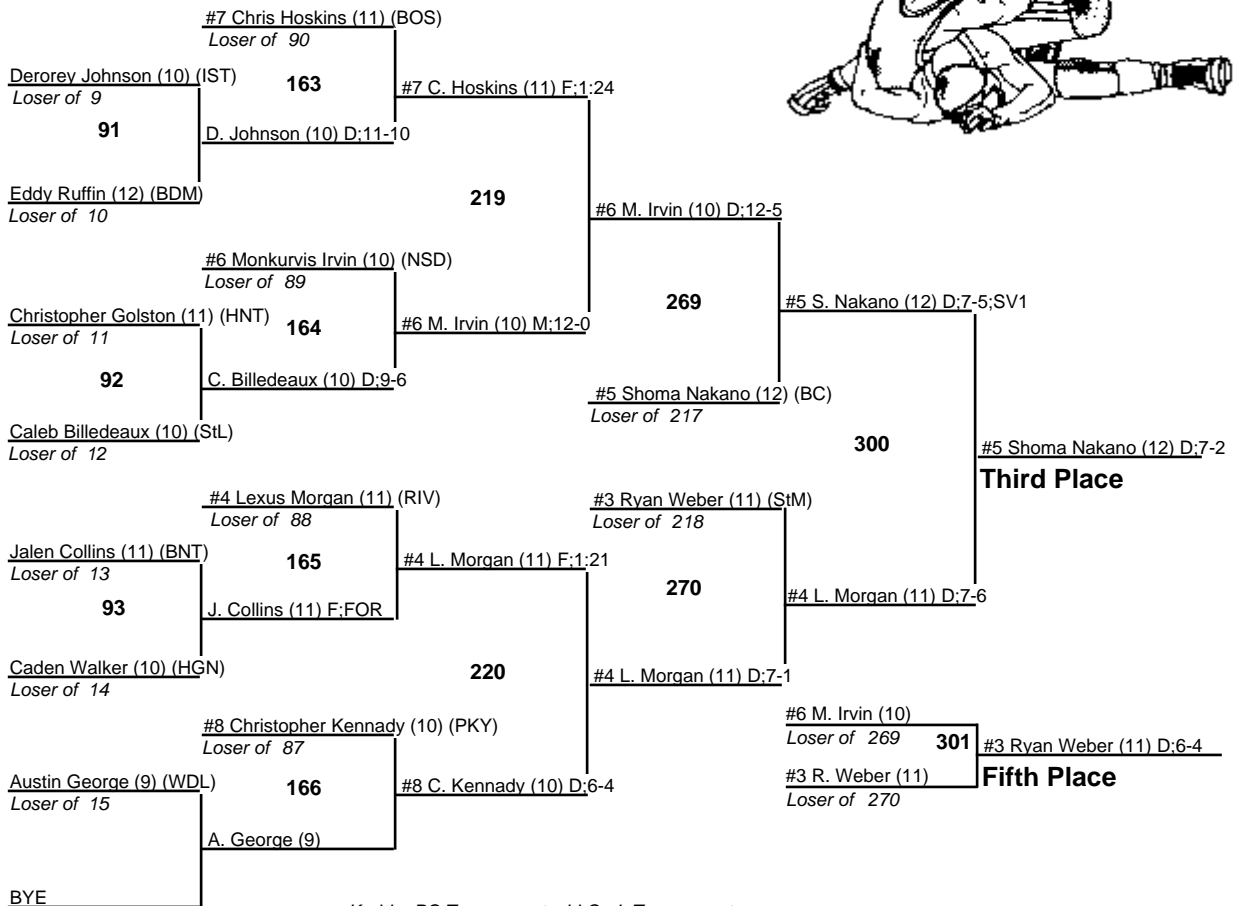

LHSAA State Wrestling Championships DIV II

119

19-20 February 2010