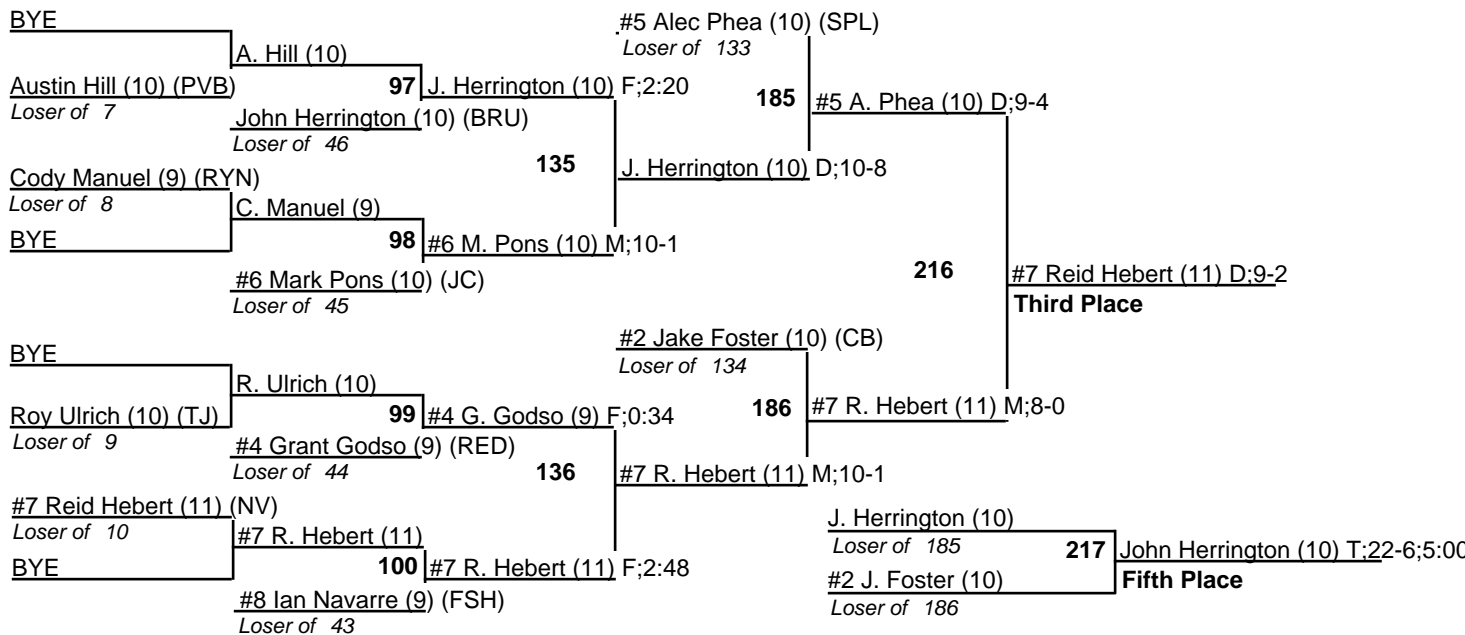

LHSAA State Wrestling Championships DIV III

19-20 February 2010

119