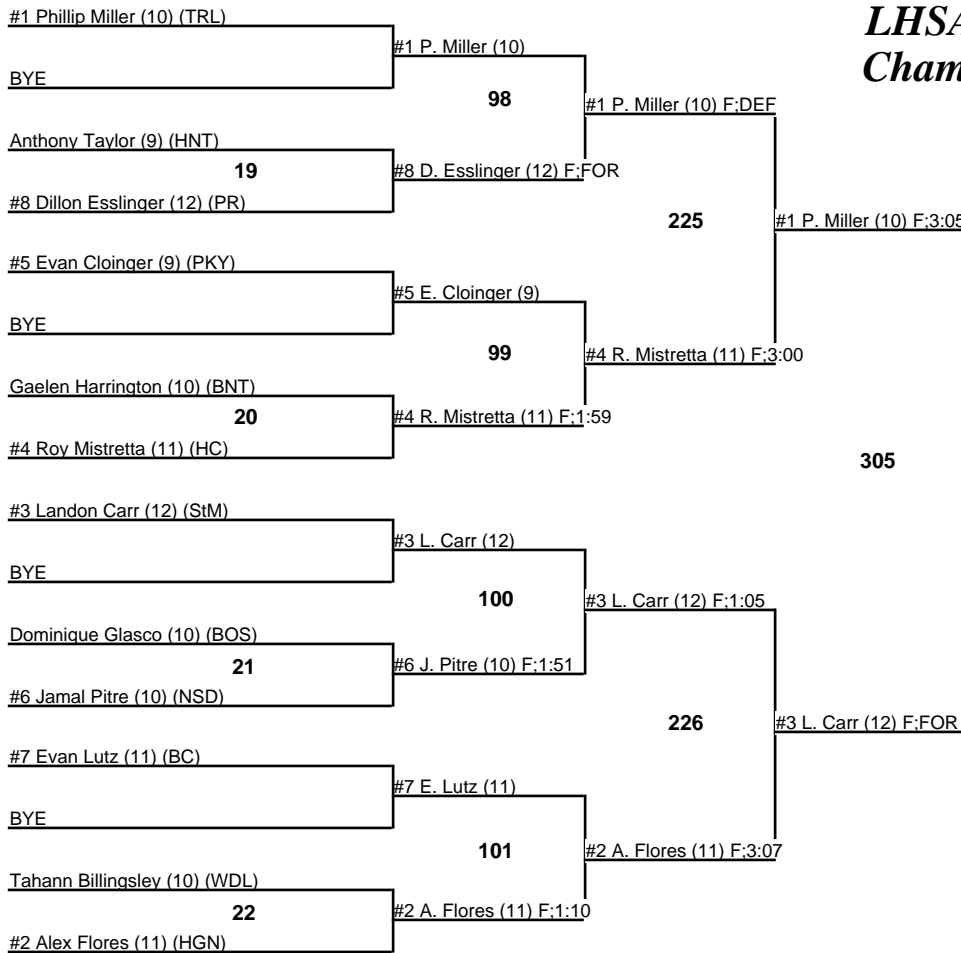

LHSAA State Wrestling Championships DIV II

130

19-20 February 2010