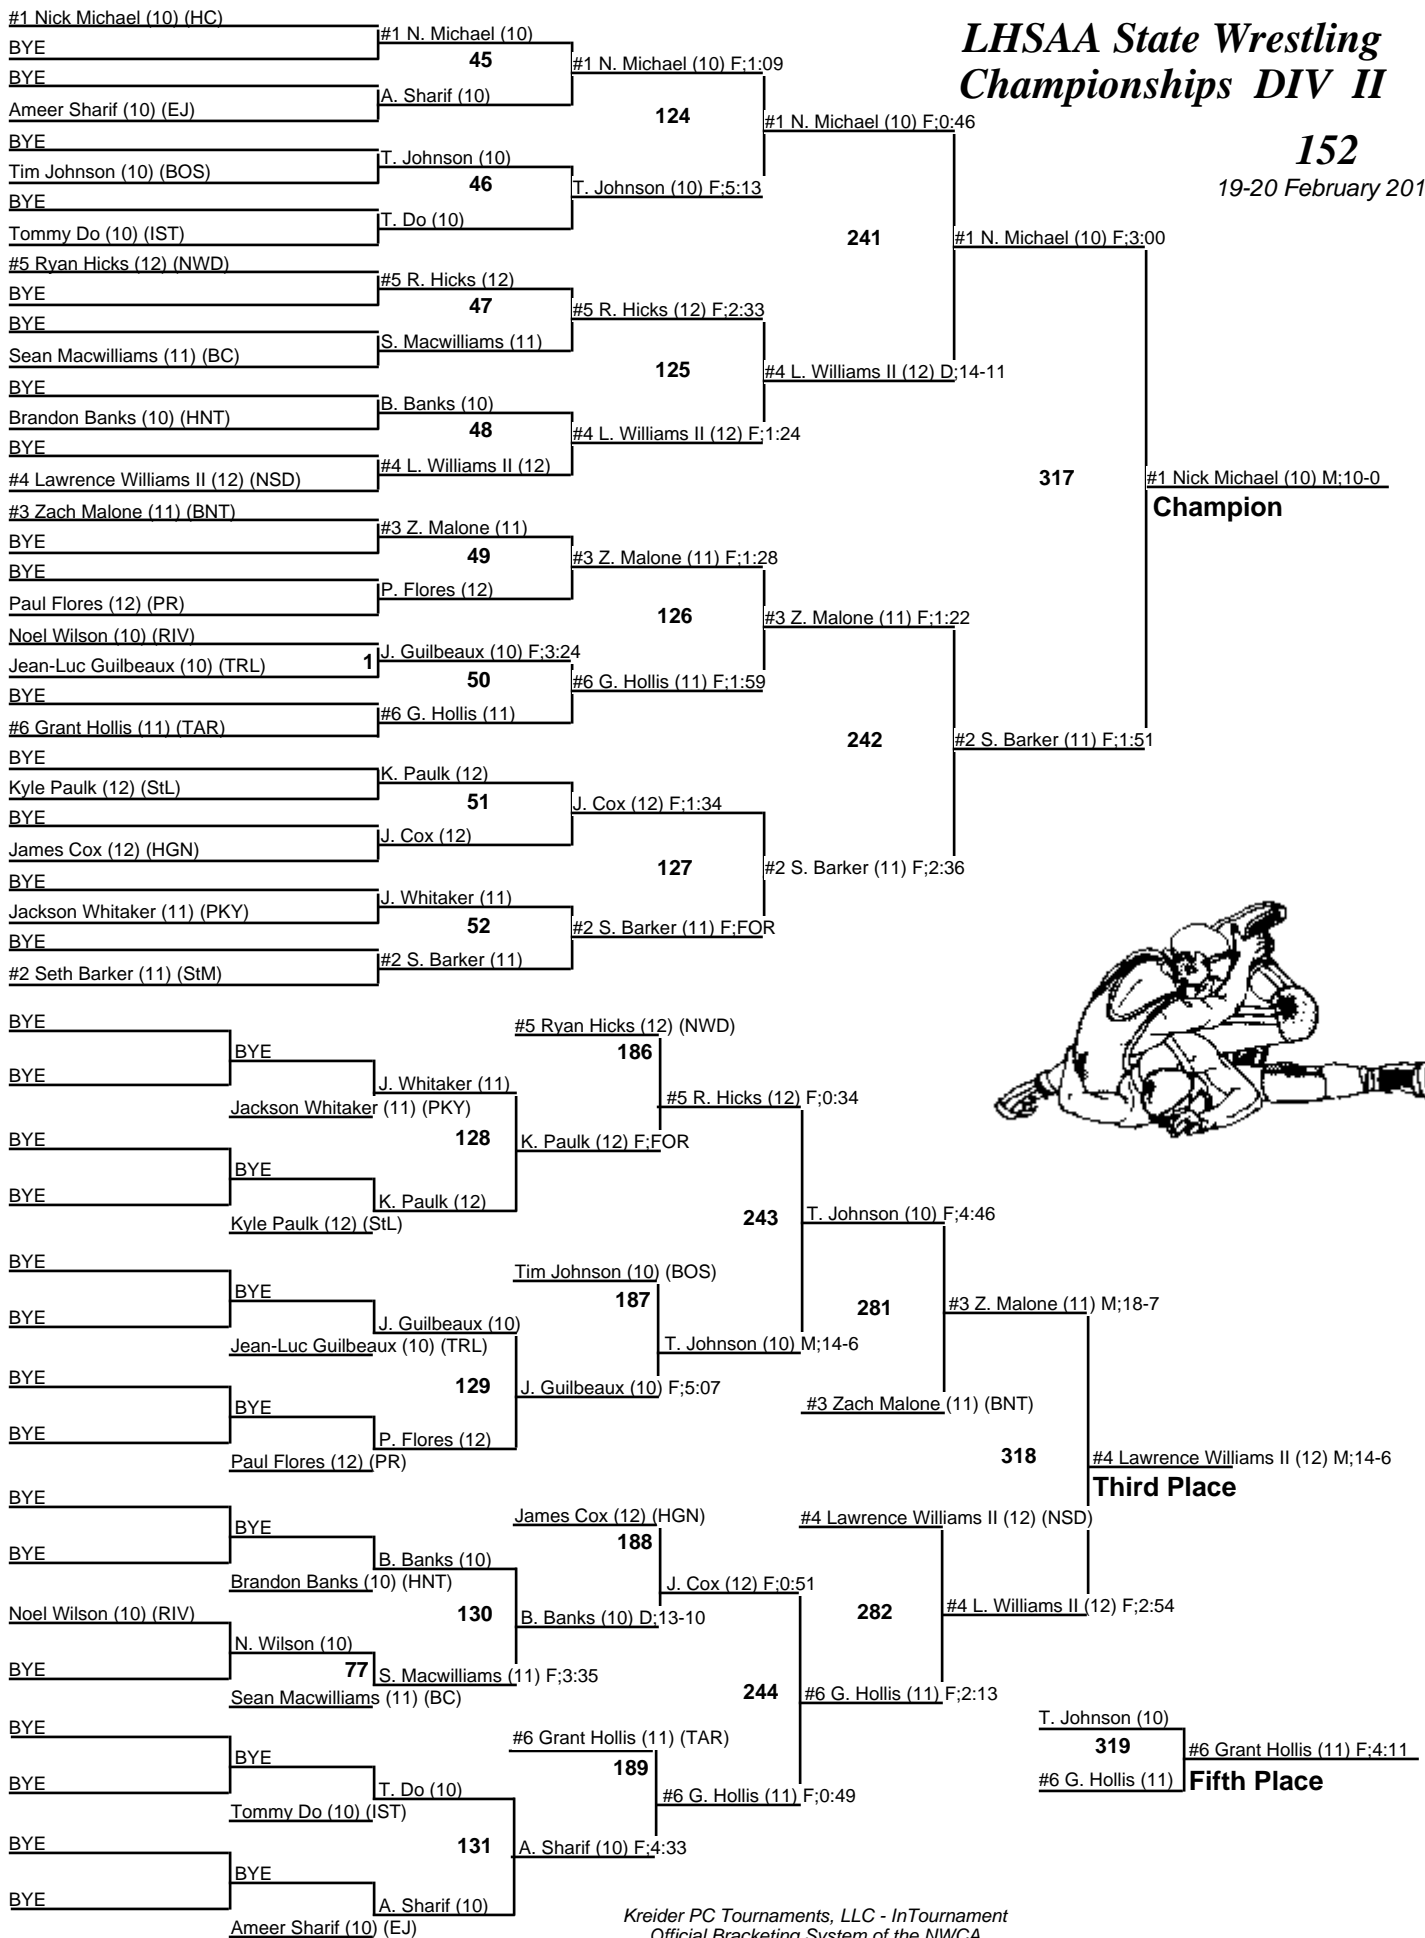

LHSAA State Wrestling Championships DIV II

152

19-20 February 2010