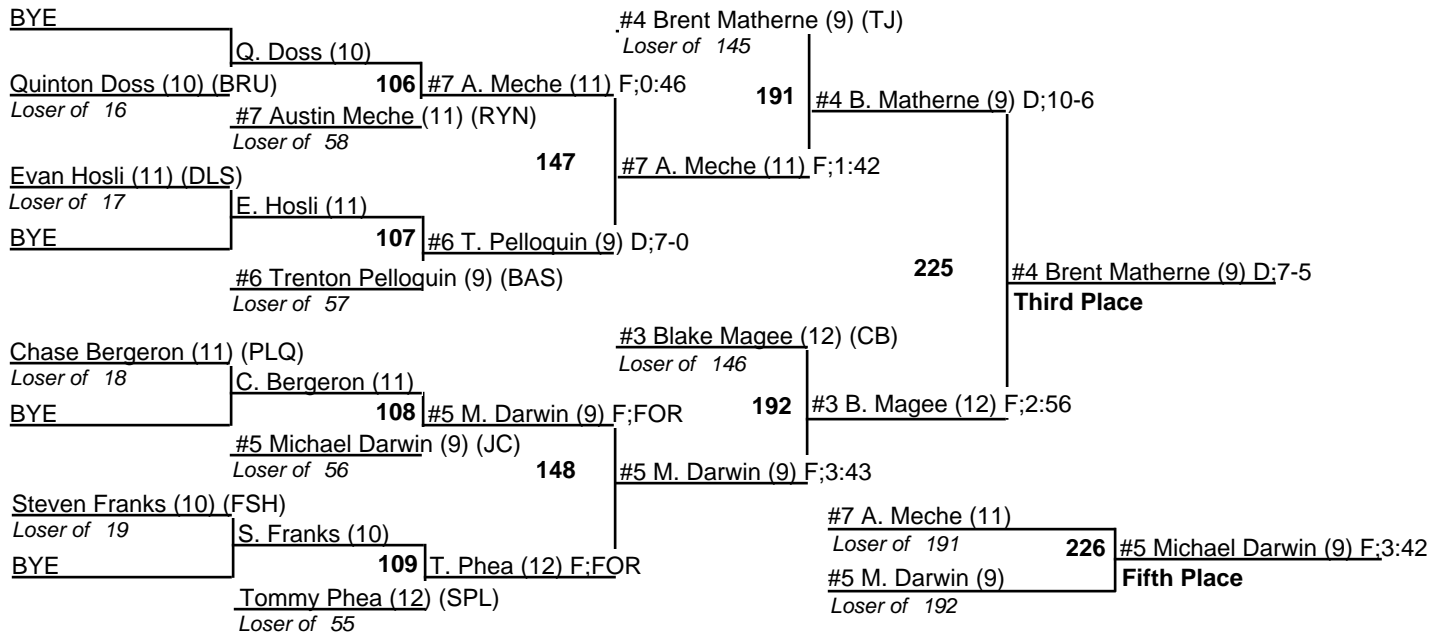

LHSAA State Wrestling Championships DIV III

19-20 February 2010

135