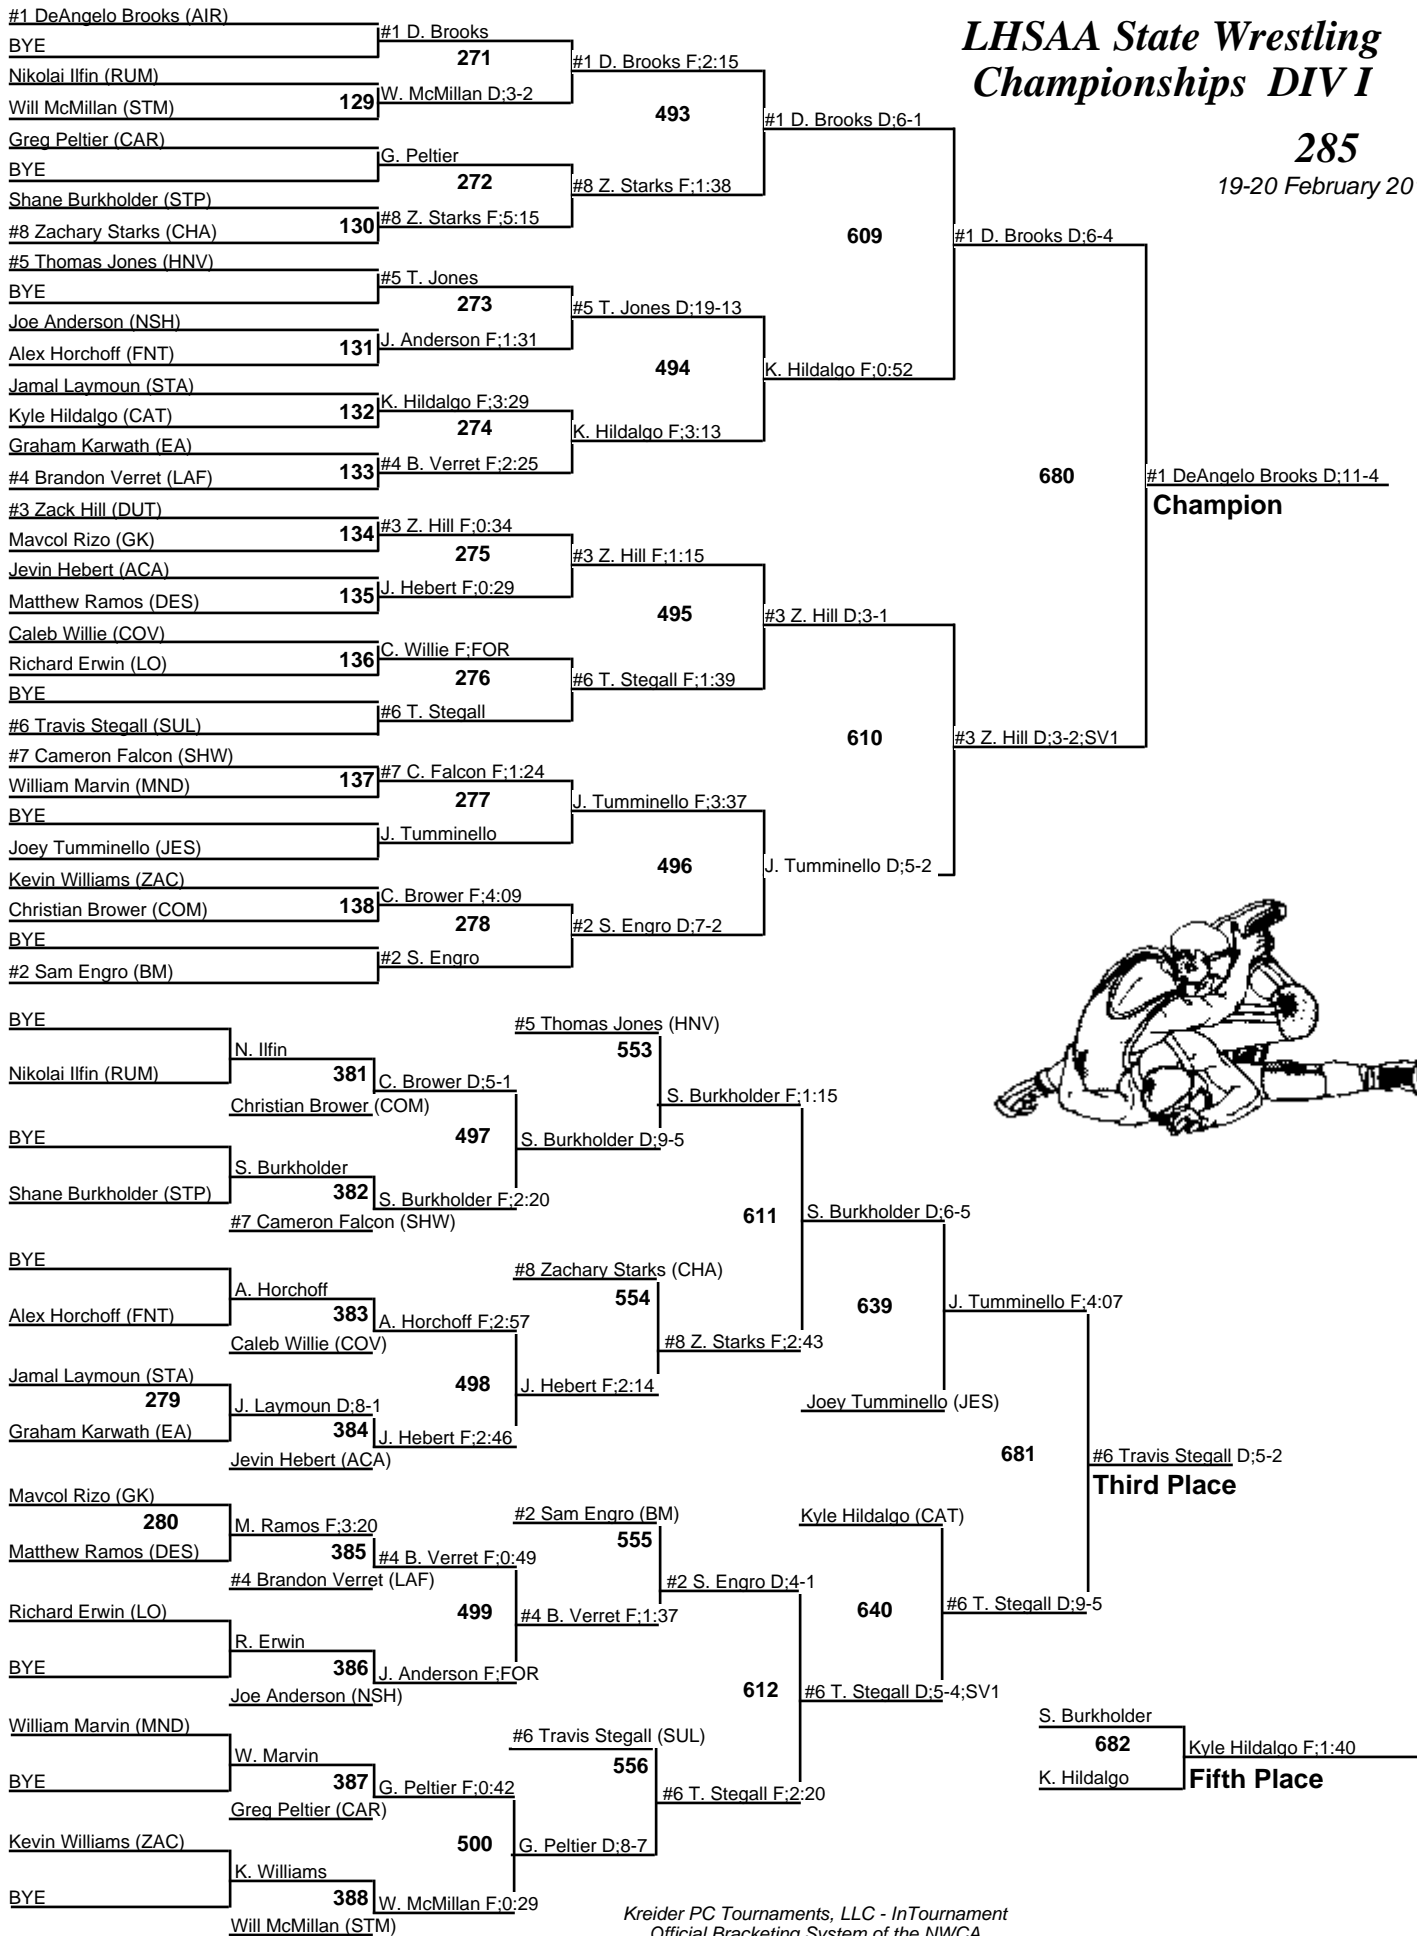

LHSAA State Wrestling Championships DIV I

285

19-20 February 2010

LHSAA State Wrestling Championships DIV I

Team Standings

Final Standings

Plc	Score	School	CH	CO	1	2	3	4	5	6
1	301.5	Catholic	0	0	3	2	3	1	2	2
2	294.5	Jesuit	0	0	3	3	2	4	1	0
3	212.5	Archbishop Rummel	0	0	2	2	1	2	2	0
4	177.0	St.Pauls	0	0	1	1	0	2	1	2
5	164.5	Comeaux	0	0	1	0	2	2	2	0
6	148.0	Sulphur	0	0	0	2	2	1	0	2
7	137.5	Brother Martin	0	0	0	0	2	2	0	1
8	132.5	Airline	0	0	3	0	0	0	1	0
9	104.0	Fontainebleau	0	0	0	1	0	0	0	2
10	102.5	Mandeville	0	0	1	1	0	0	0	0
11	88.5	Dutchtown	0	0	0	1	0	0	1	1
12	68.5	Northshore	0	0	0	0	0	0	0	0
13	65.5	St.Thomas More	0	0	0	0	0	0	1	1
14	63.5	Live Oak	0	0	0	0	0	0	1	1
15	61.0	Byrd	0	0	0	0	1	0	0	0
16	60.0	East Ascension	0	0	0	0	0	0	0	0
17	57.5	Lafayette	0	0	0	0	0	0	1	0
18	51.0	Chalmette	0	0	0	0	0	0	0	0
19	47.5	Hahnville	0	0	0	0	0	0	0	0
20	46.5	Zachary	0	0	0	0	0	0	0	0
21	42.5	Archbishop Shaw	0	0	0	0	1	0	0	0
22	40.5	John Ehret	0	0	0	0	0	0	1	0
23	40.0	Acadiana	0	0	0	0	0	0	0	0
24	33.5	Covington	0	0	0	0	0	0	0	0
25	32.5	Destrehan	0	0	0	0	0	0	0	1
	32.5	St.Amant	0	0	0	0	0	0	0	1
27	30.0	Grace King	0	0	0	1	0	0	0	0
28	26.0	Carencro	0	0	0	0	0	0	0	0
29	20.0	Central	0	0	0	0	0	0	0	0
30	8.0	Higgins	0	0	0	0	0	0	0	0
31	7.0	Bonnabel	0	0	0	0	0	0	0	0
32	4.0	Denham Springs	0	0	0	0	0	0	0	0
33	3.0	Baton Rouge	0	0	0	0	0	0	0	0