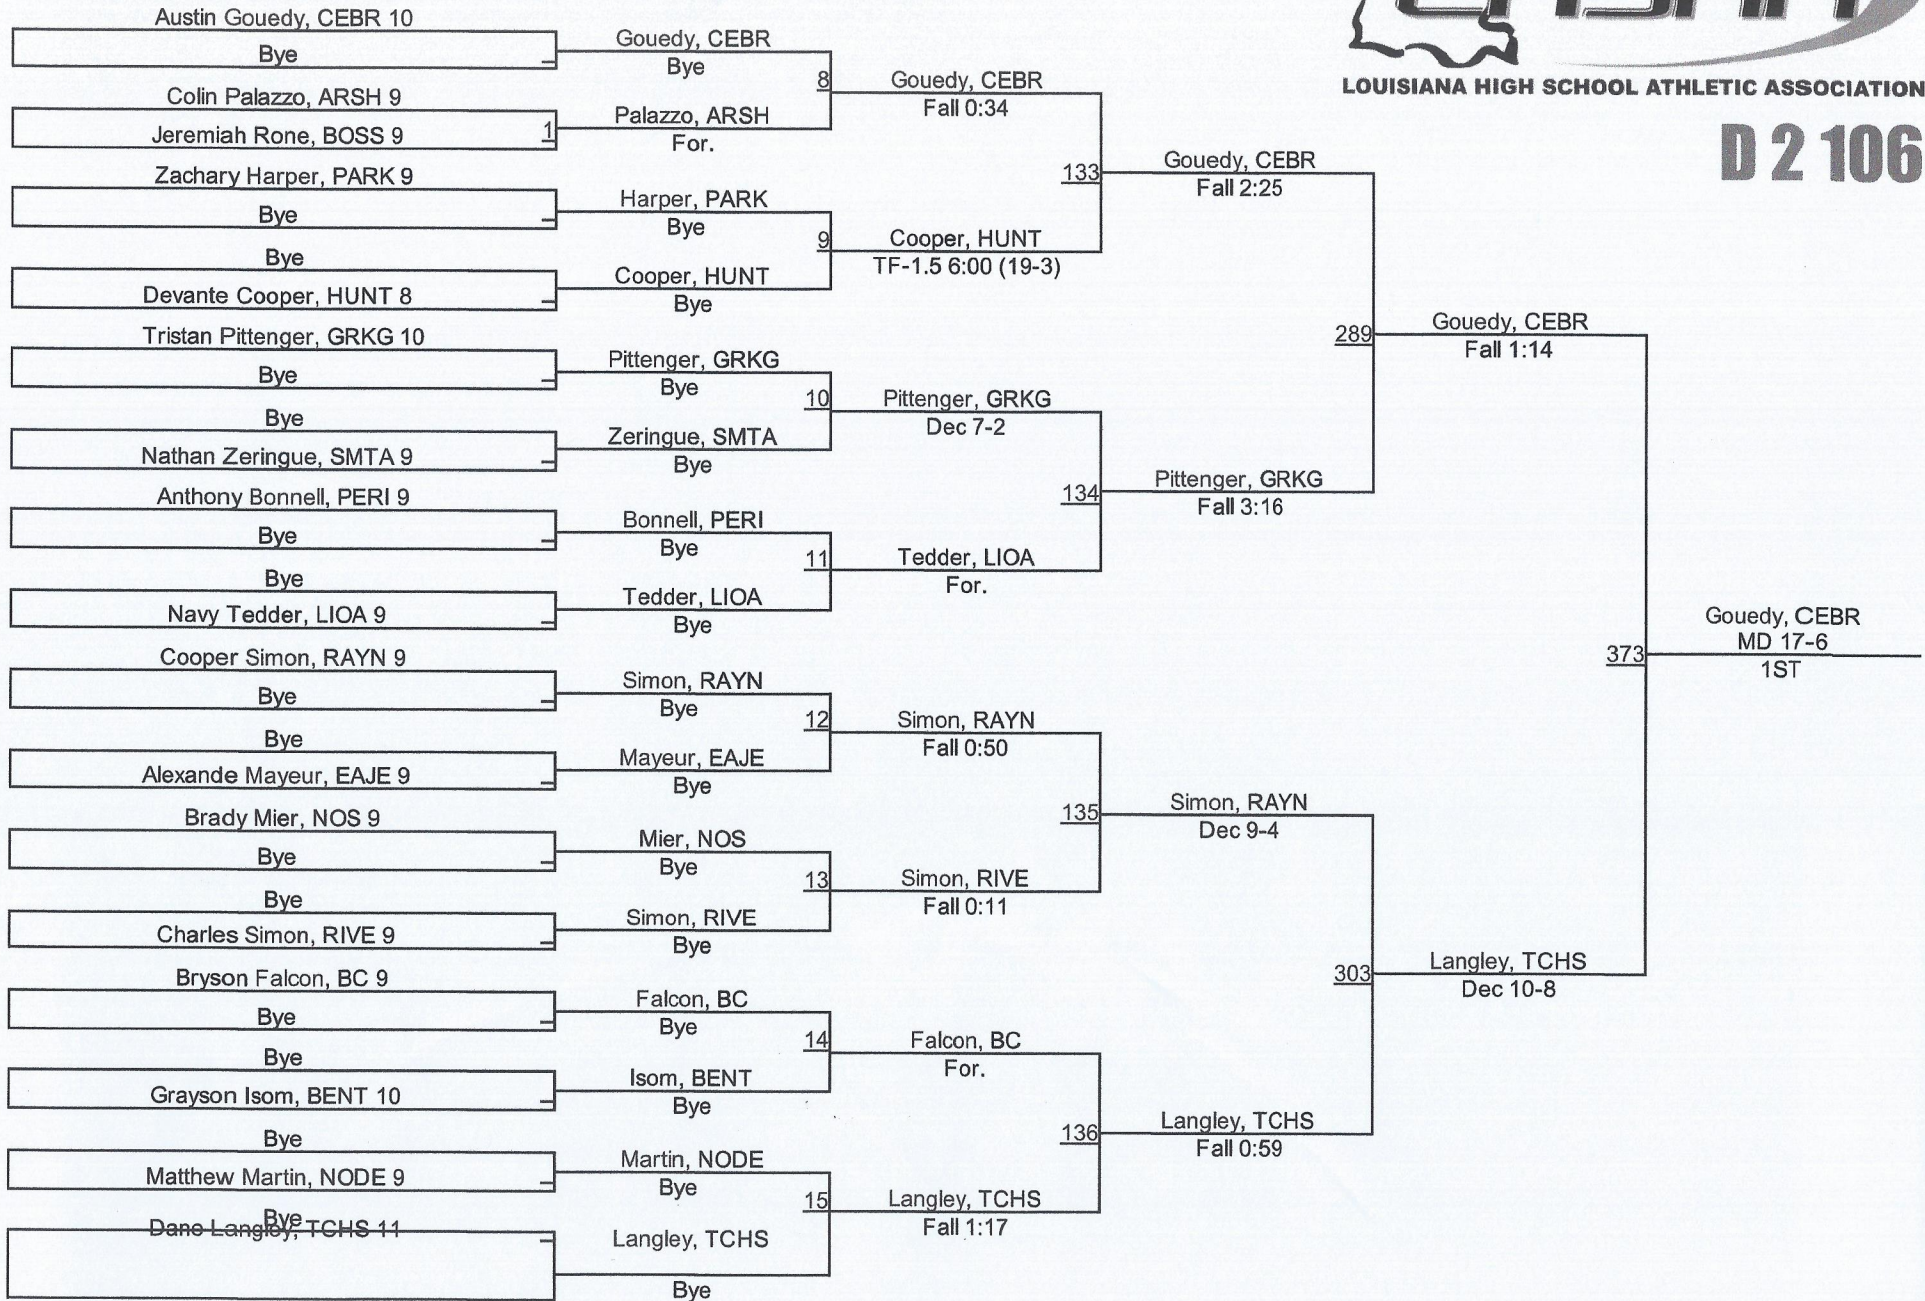

2015 LHSAA State Championships

LOUISIANA HIGH SCHOOL ATHLETIC ASSOCIATION

D 2 106

D 2106