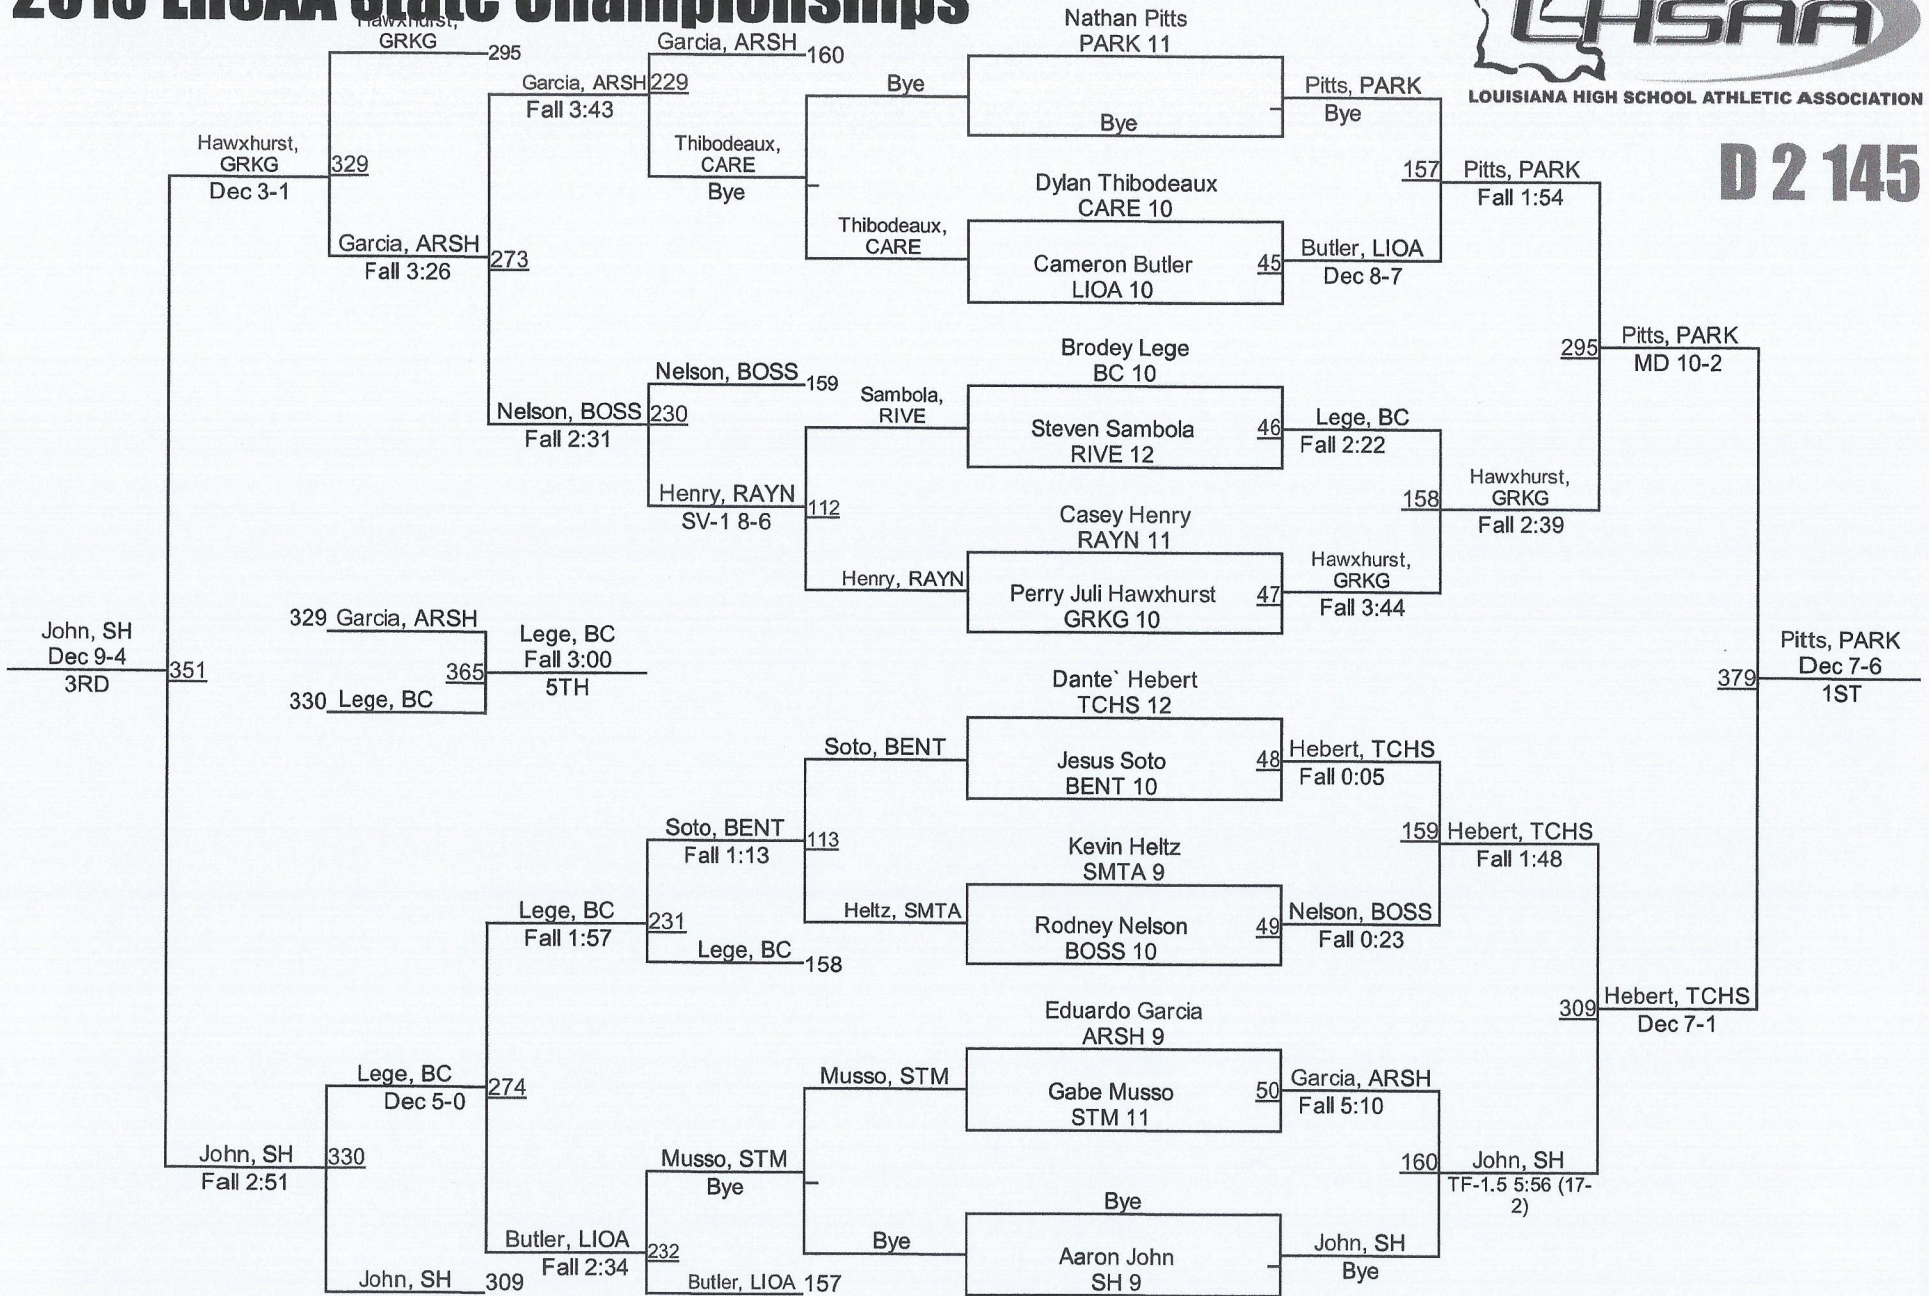

2015 LHSAA State Championships

D 2 145