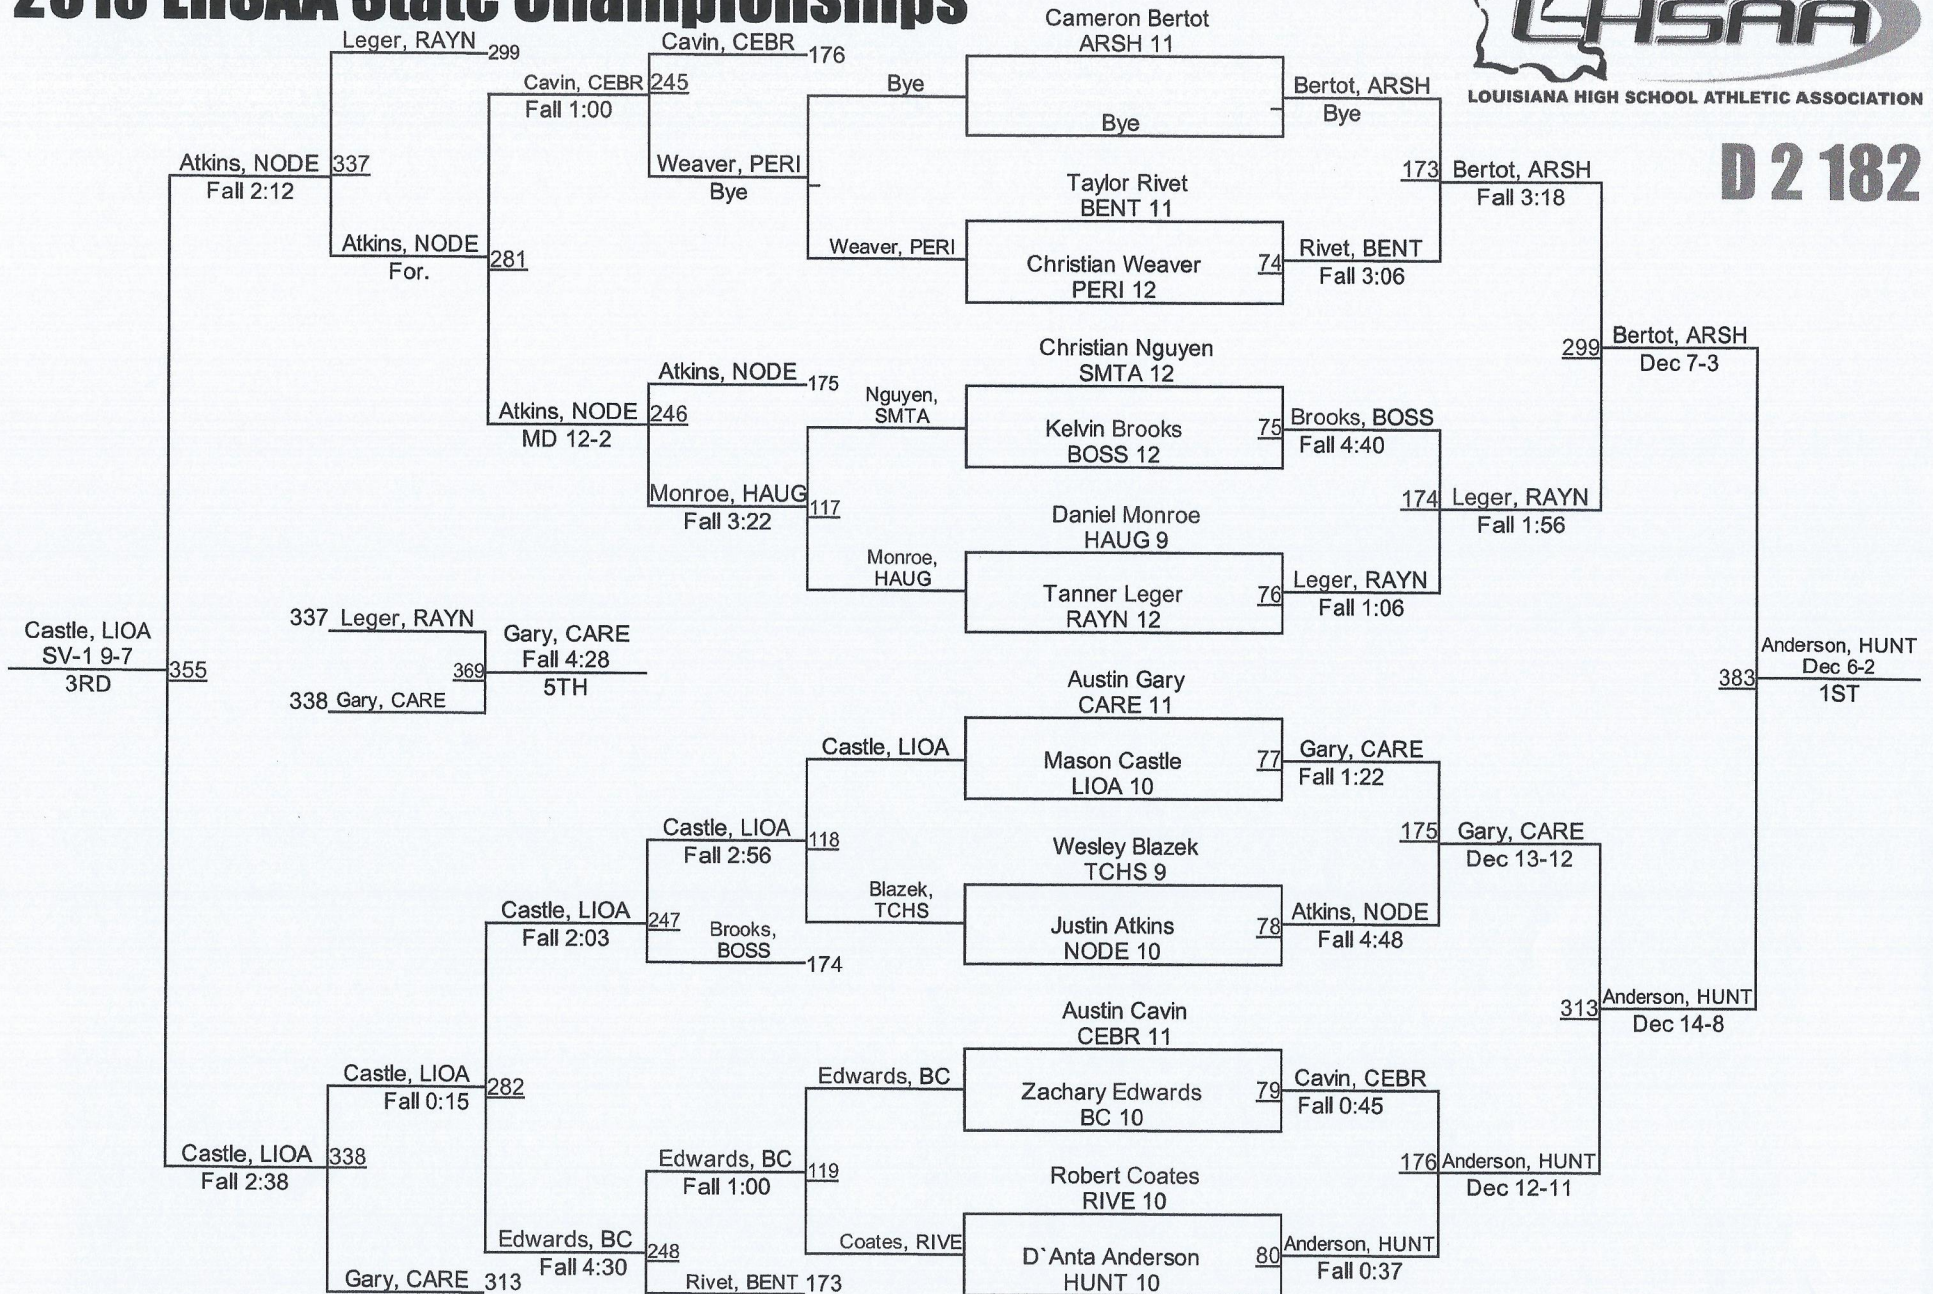

D 2 160

D 2 160

2015 LHSAA State Championships

D 2170

2015 LHSAA State Championships

D 2 182

2015 LHSAA State Championships

D 2 195