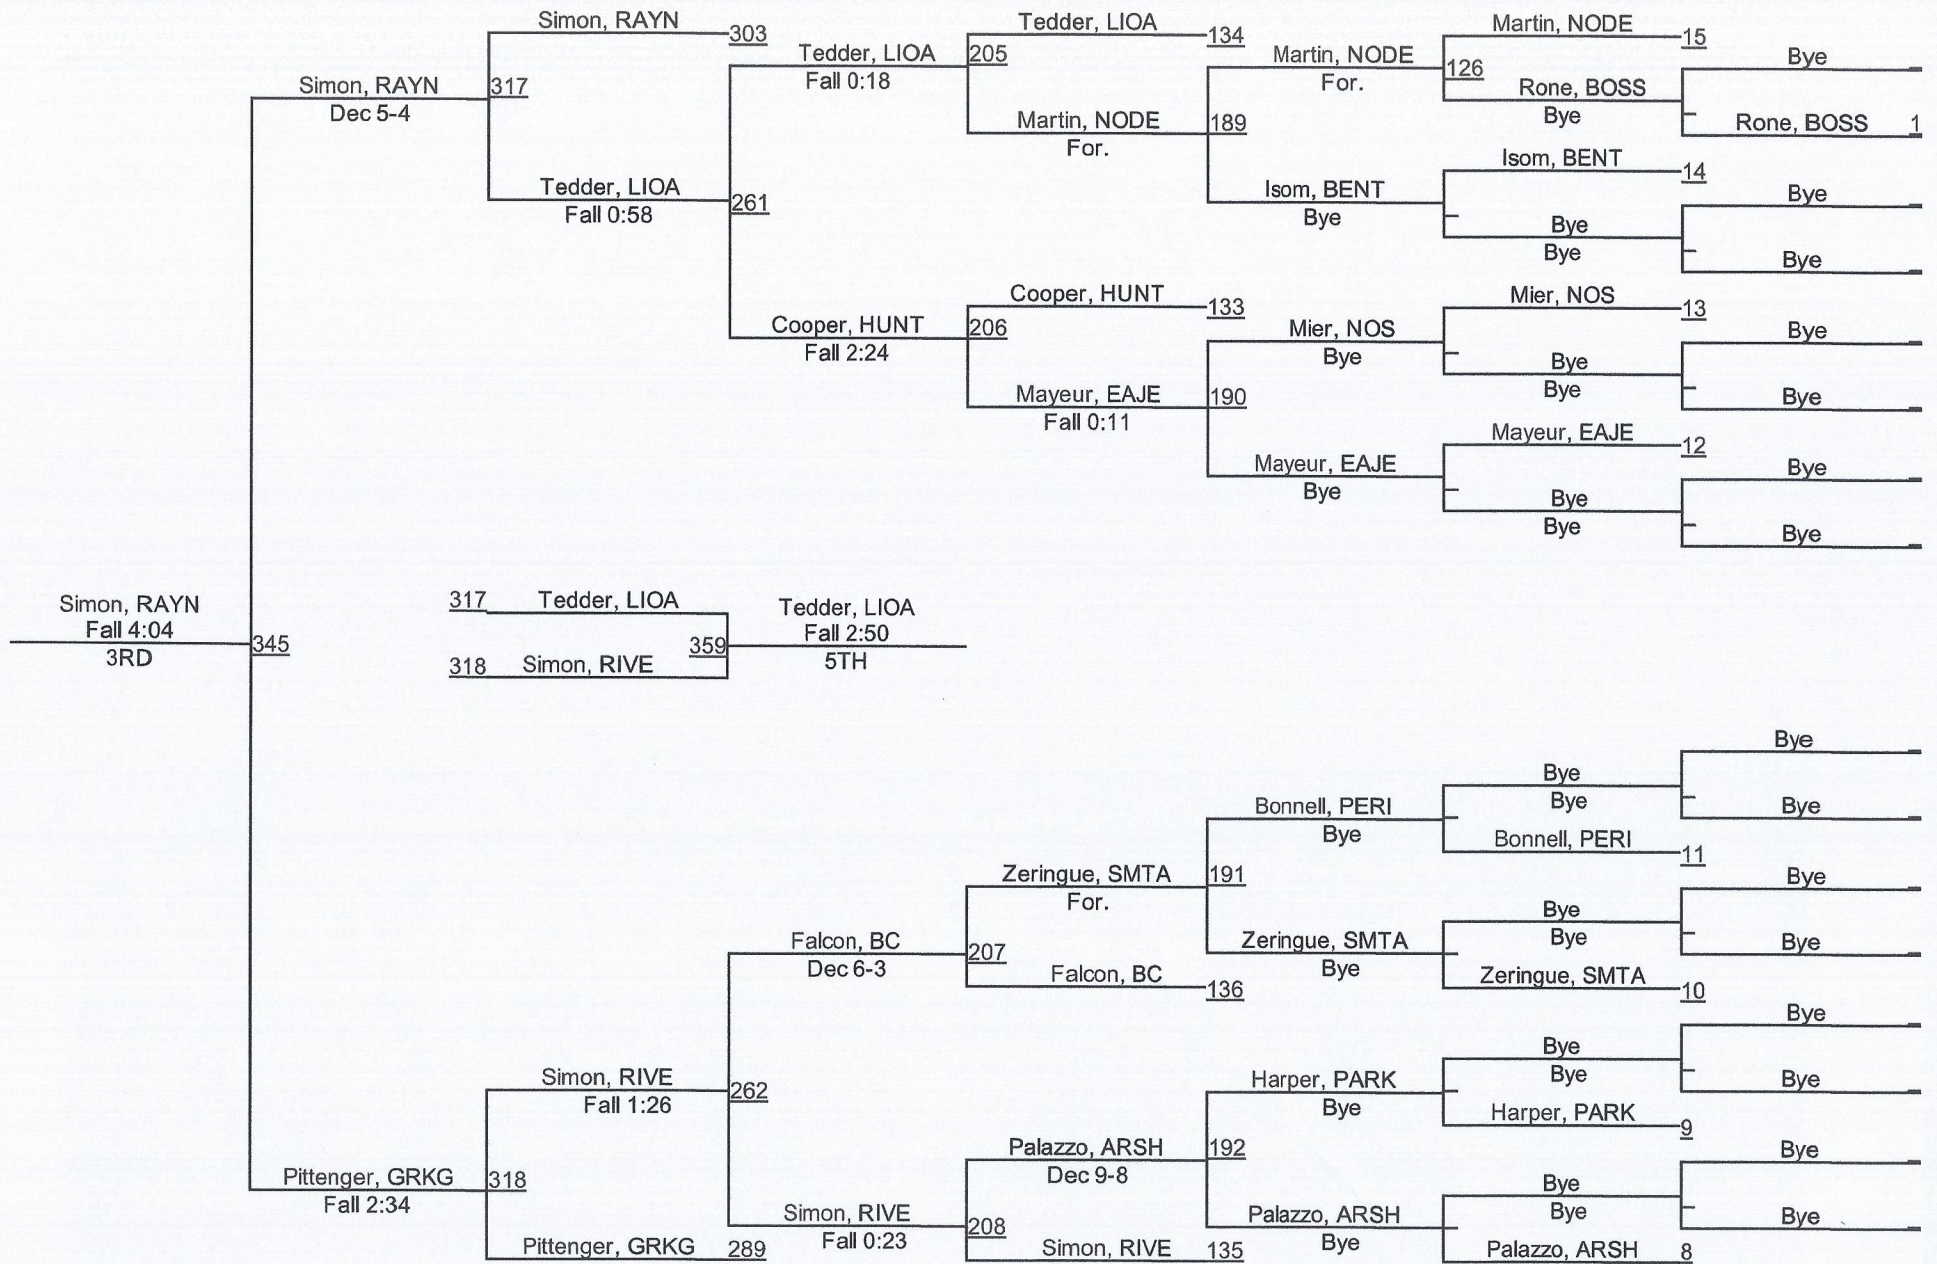

2015 LHSAA State Championships

LOUISIANA HIGH SCHOOL ATHLETIC ASSOCIATION

D 2 106

D 2 106

2015 LHSAA State Championships

D 2 120

2015 LHSAA State Championships

D 2 132