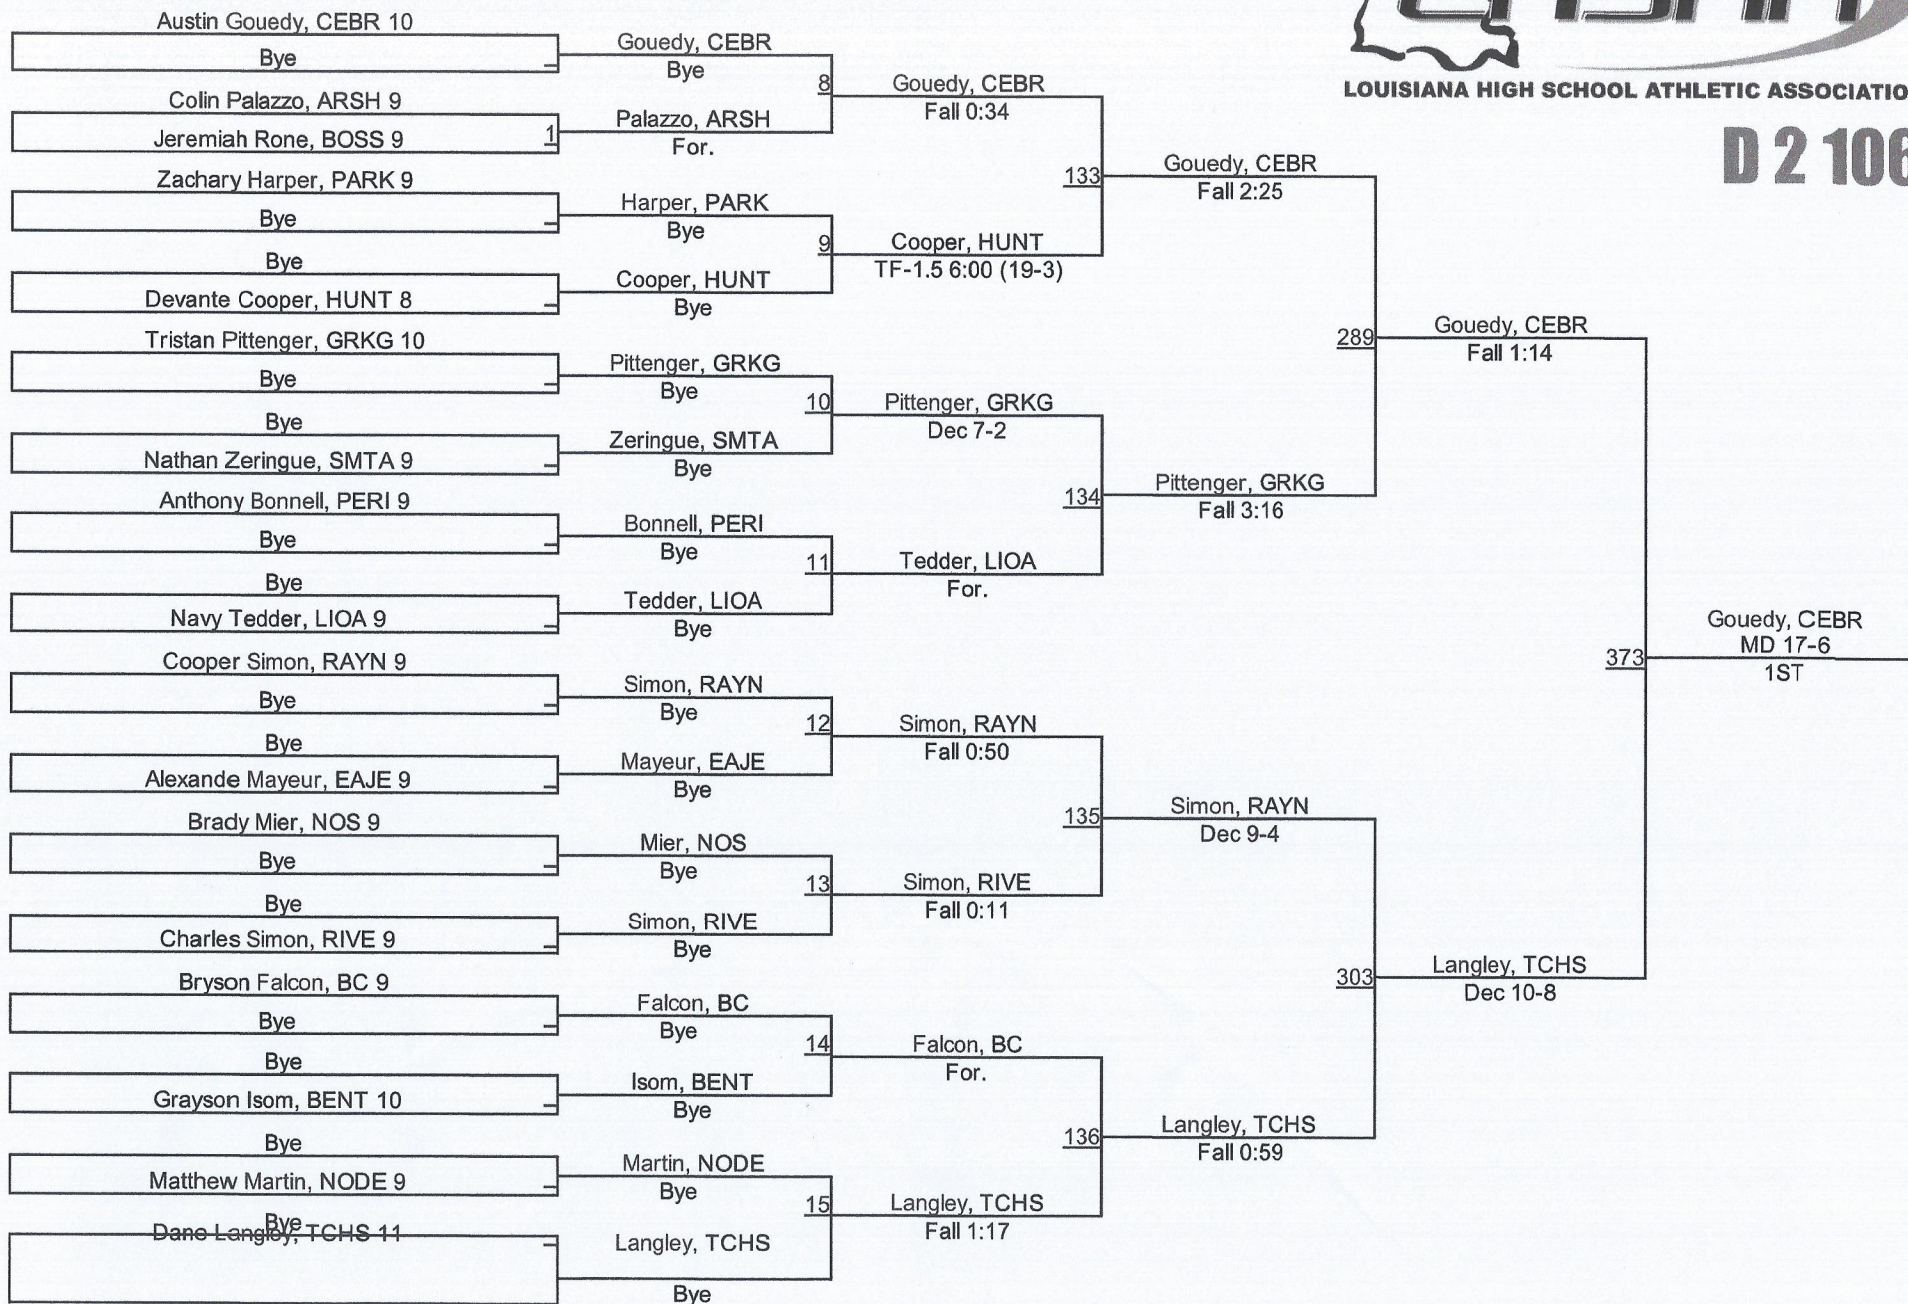

2015 LHSAA State Championships

LOUISIANA HIGH SCHOOL ATHLETIC ASSOCIATION

D 2 106

D 2 106

2015 LHSAA State Championships

D 2 120

2015 LHSAA State Championships

D 2 132