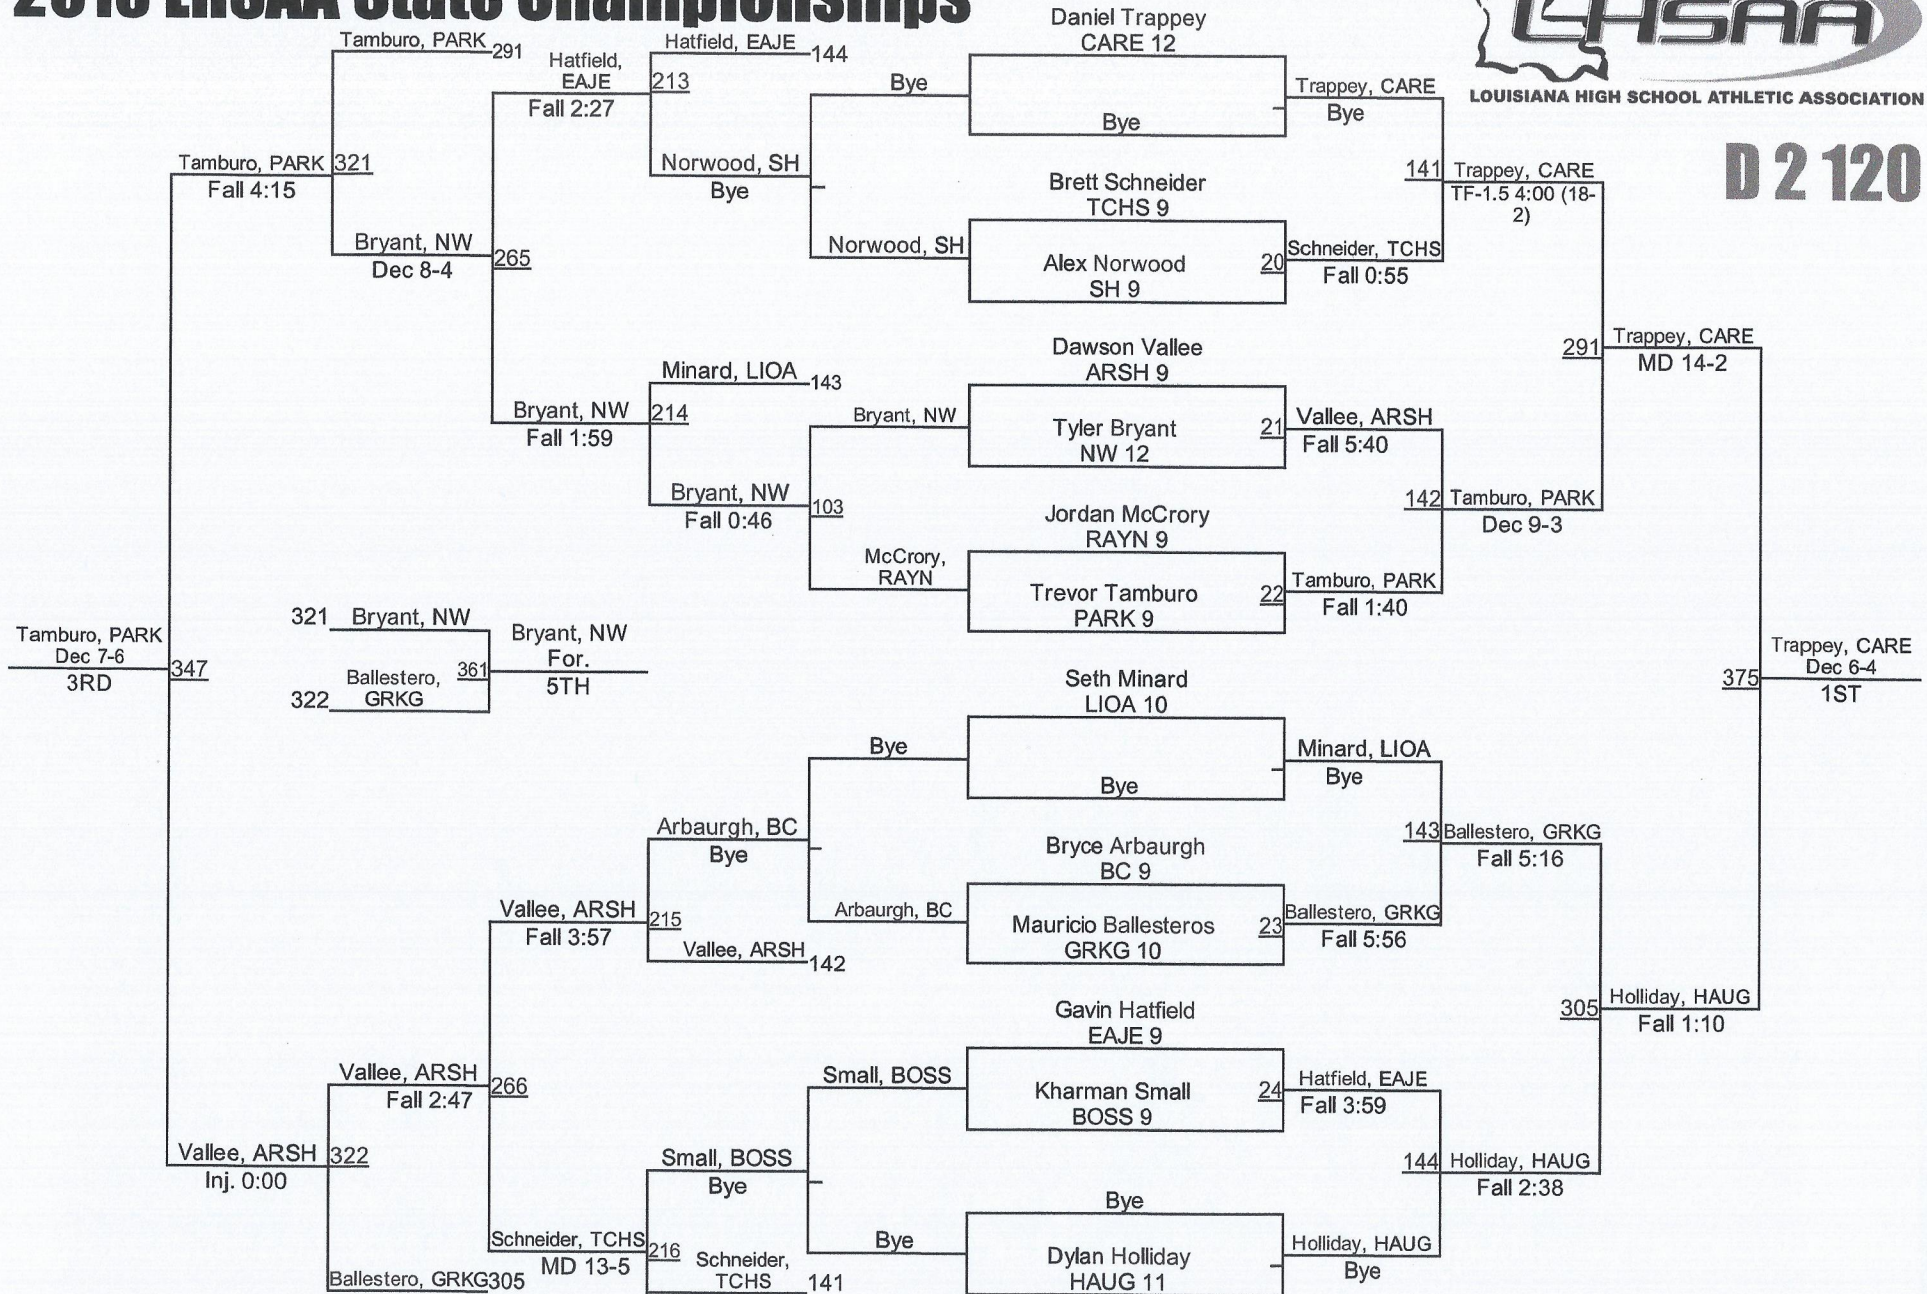

2015 LHSAA State Championships

LOUISIANA HIGH SCHOOL ATHLETIC ASSOCIATION

D 2 106

D 2 106

2015 LHSAA State Championships

D 2 120

2015 LHSAA State Championships

D 2 132