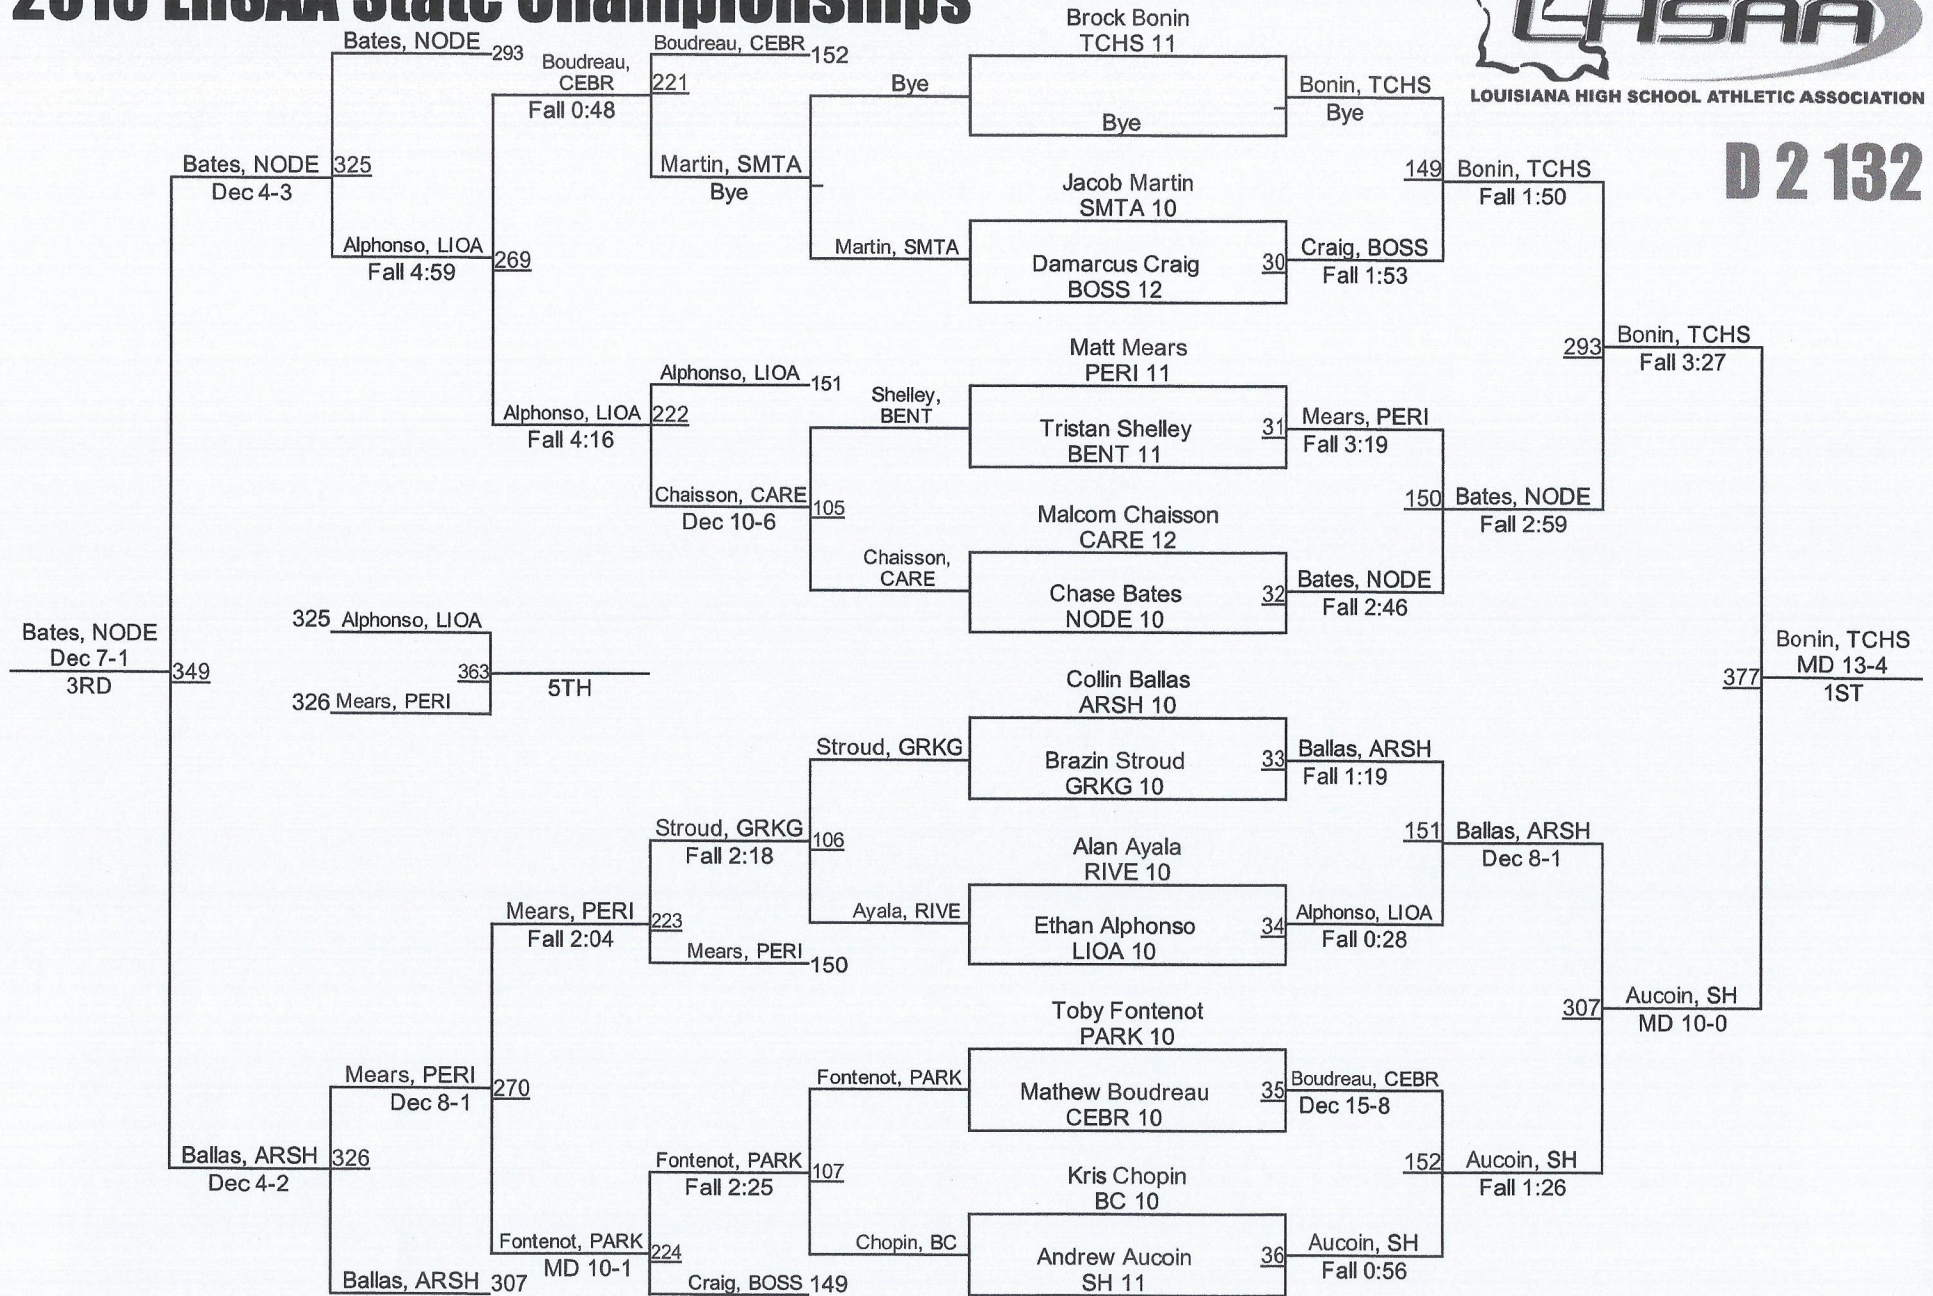

2015 LHSAA State Championships

LOUISIANA HIGH SCHOOL ATHLETIC ASSOCIATION

D 2 106

D 2 106

2015 LHSAA State Championships

D 2 120

2015 LHSAA State Championships

D 2 132