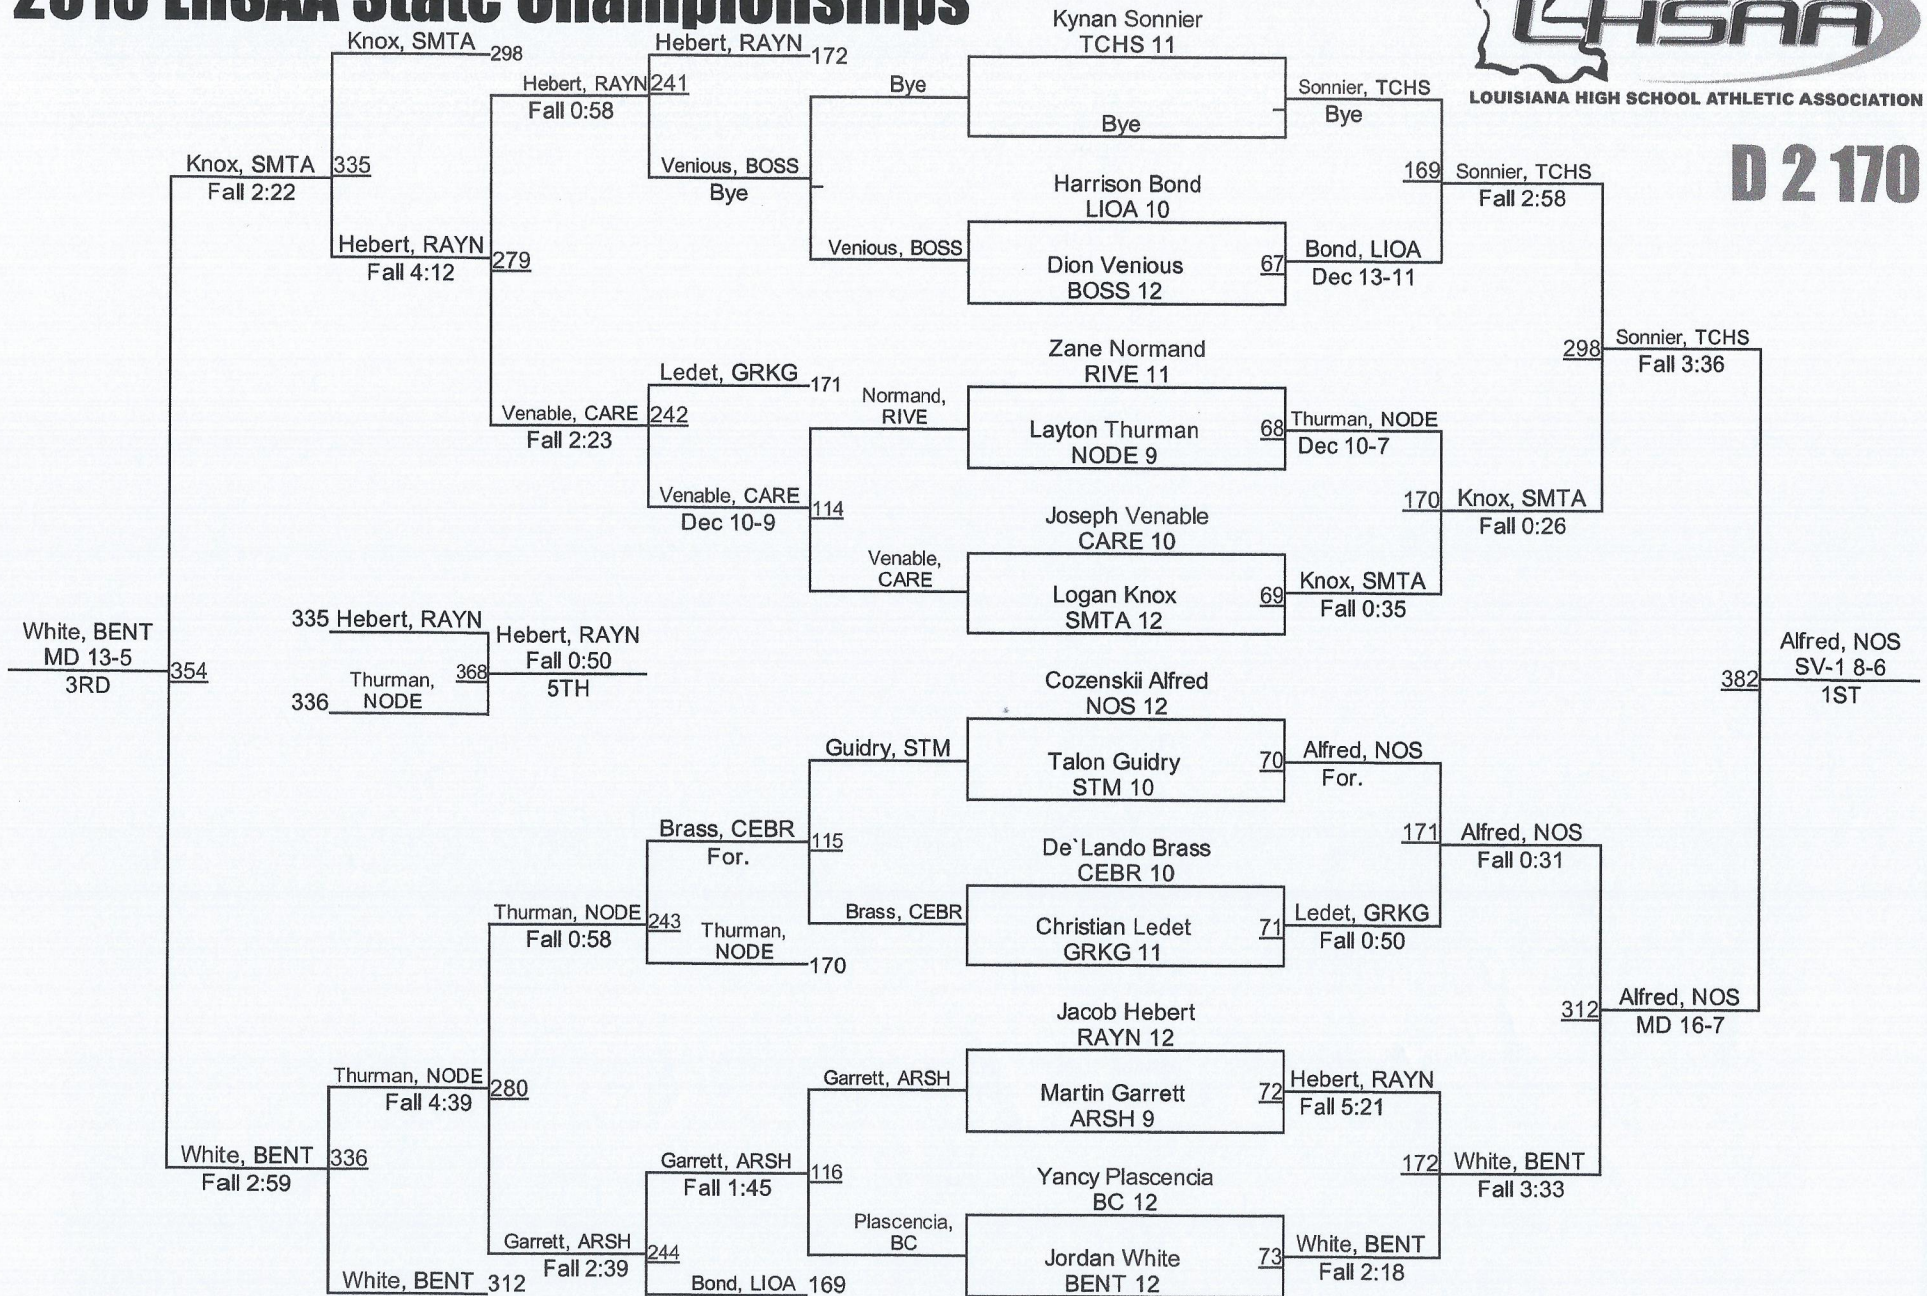

D 2 160

D 2 160

2015 LHSAA State Championships

D 2170

2015 LHSAA State Championships

D 2 182

2015 LHSAA State Championships

D 2 195