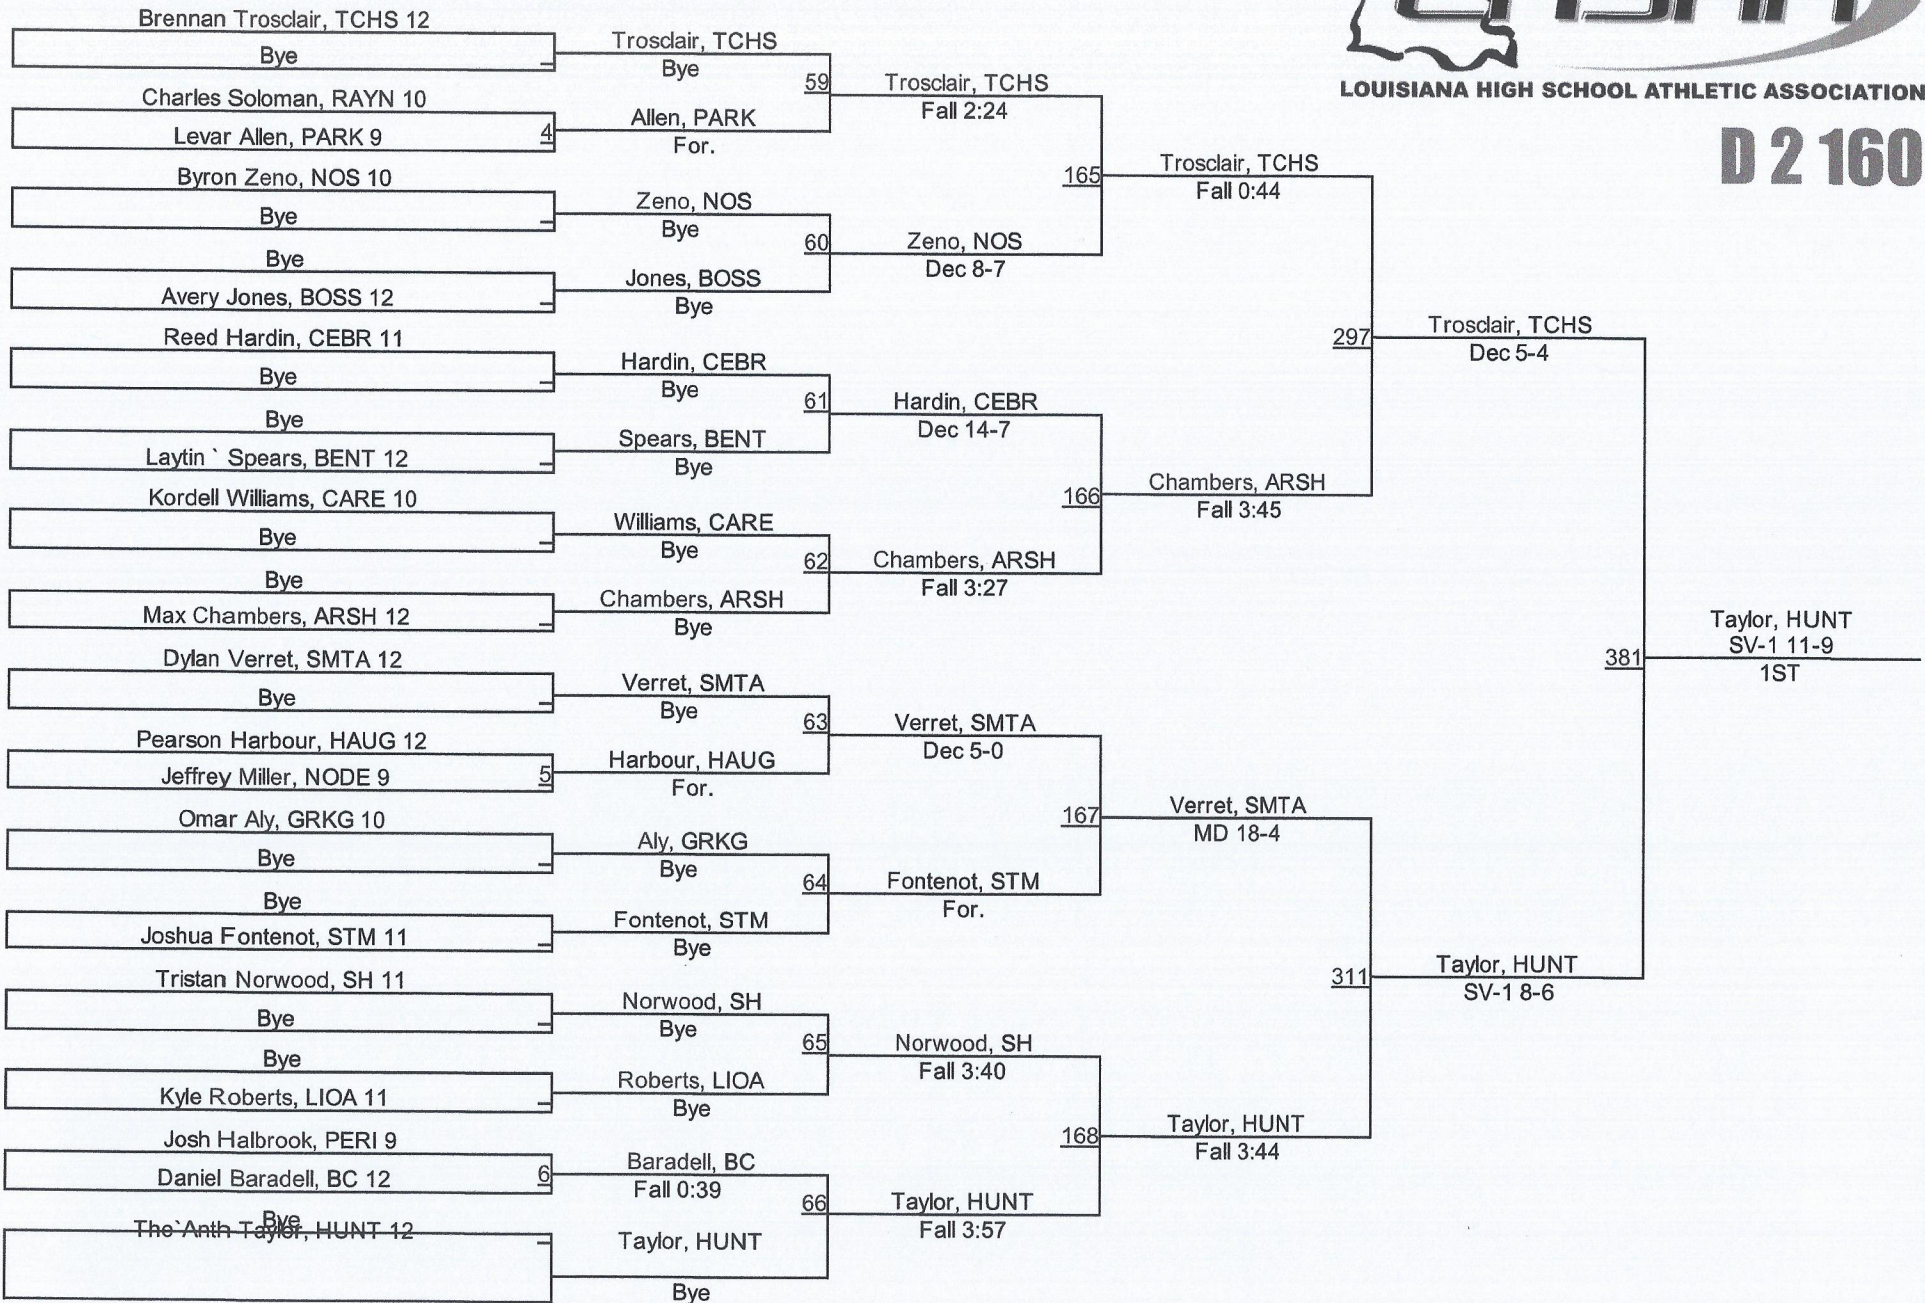

D 2 160

D 2 160

2015 LHSAA State Championships

D 2170

2015 LHSAA State Championships

D 2 182

2015 LHSAA State Championships

D 2 195