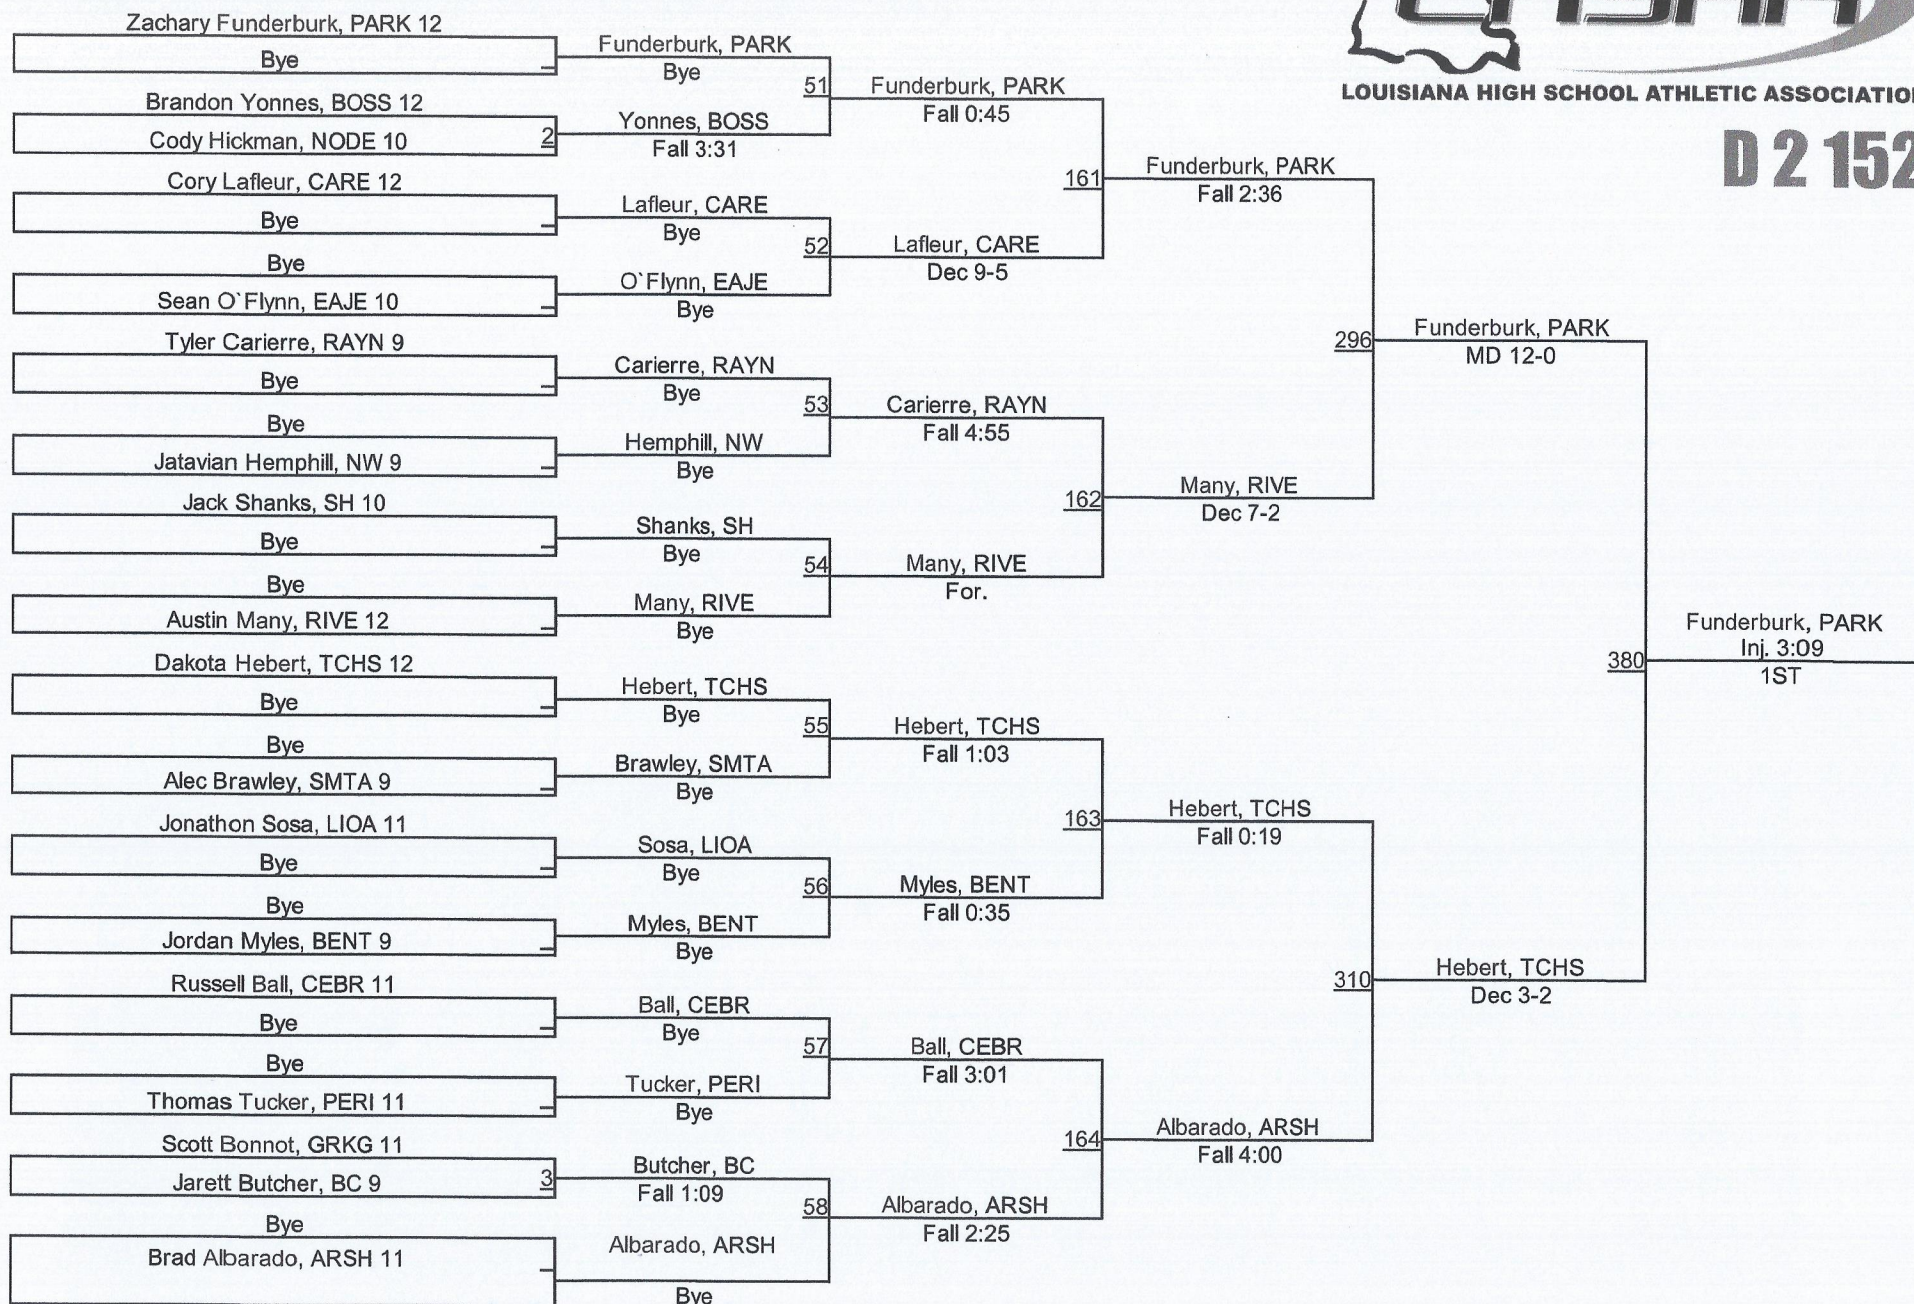

LOUISIANA HIGH SCHOOL ATHLETIC ASSOCIATION

D 2 152