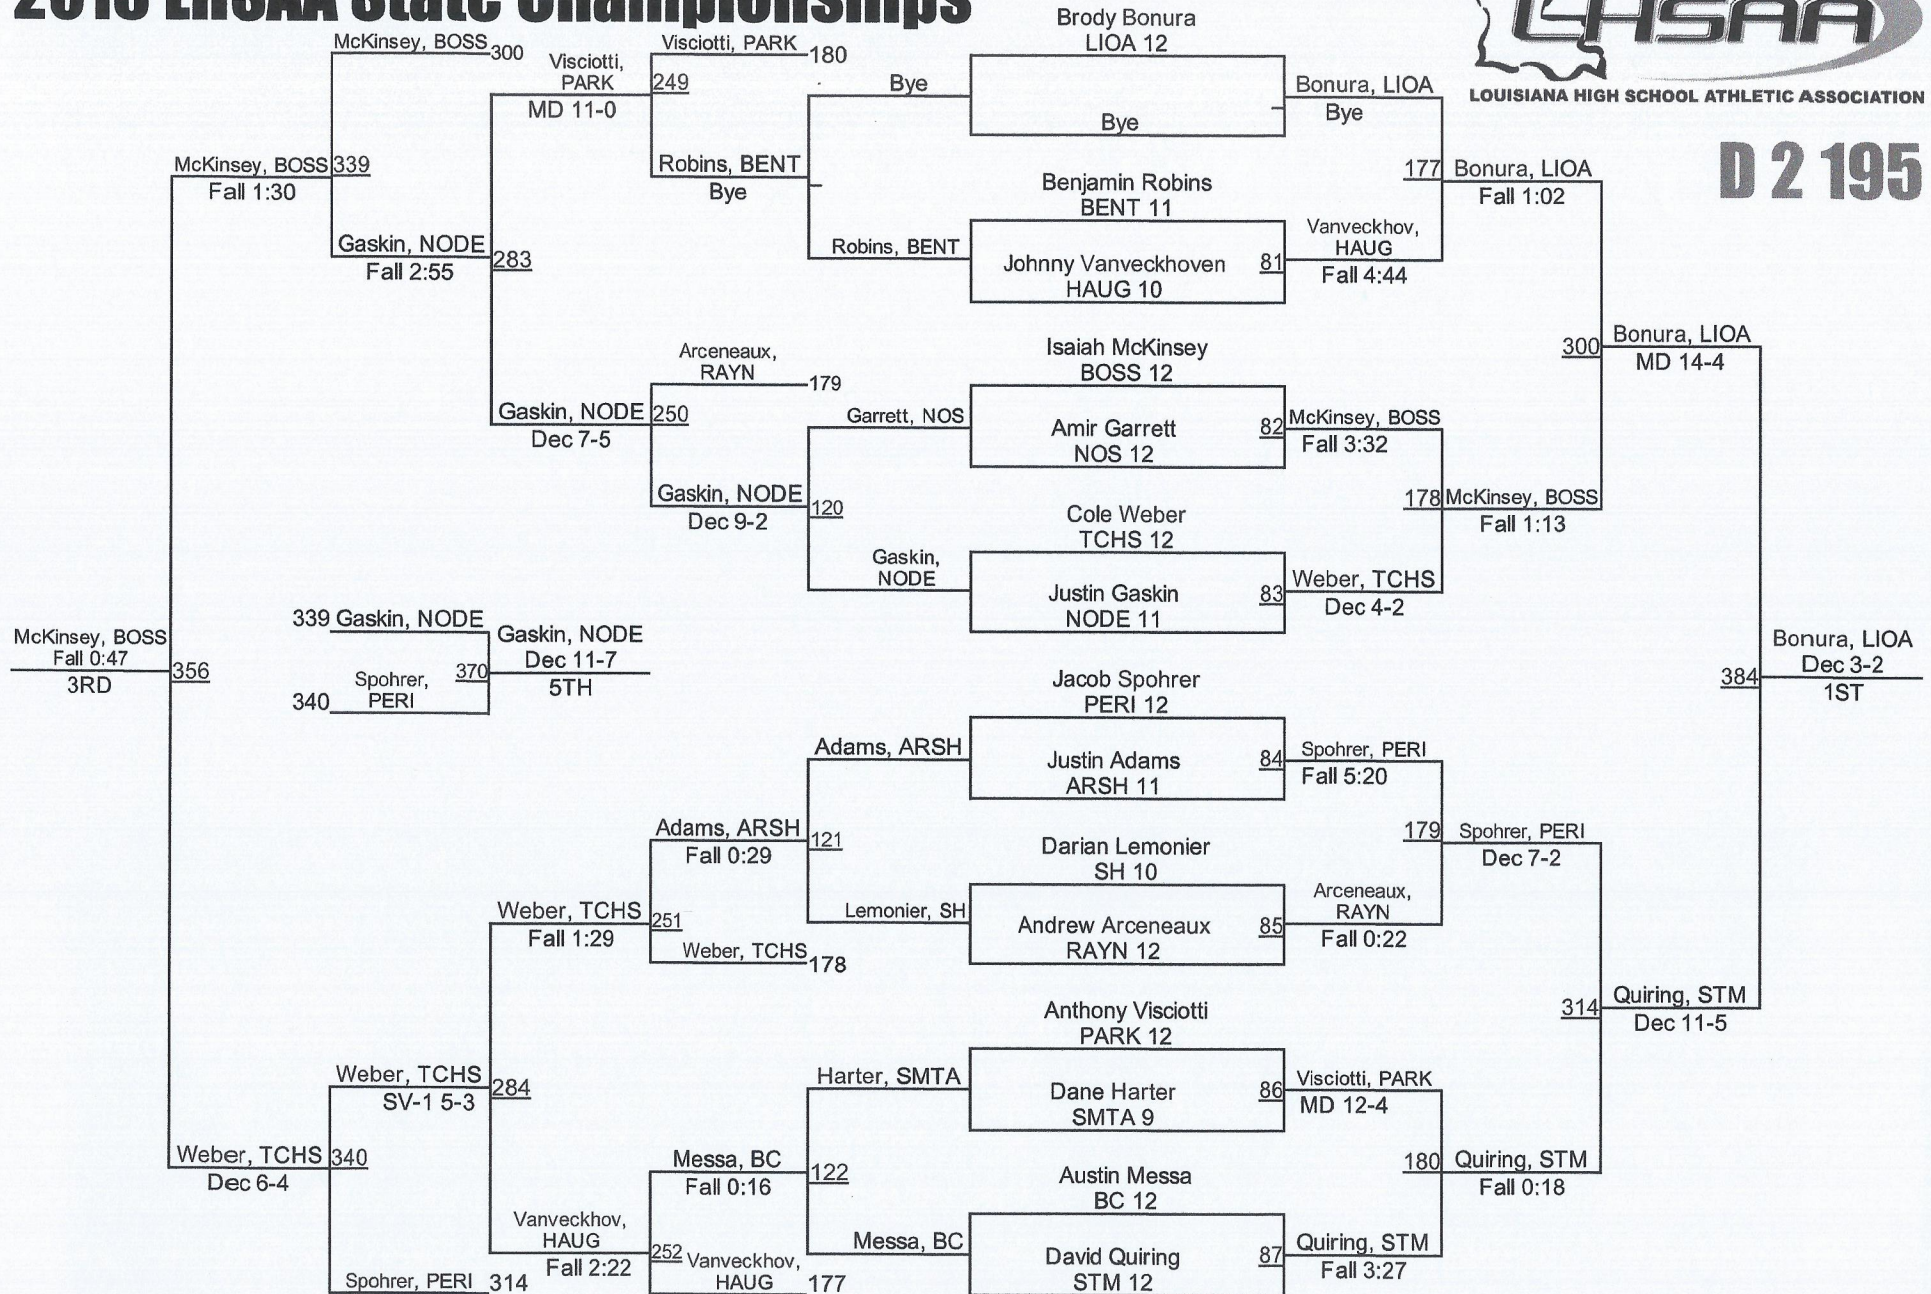

D 2 160

D 2 160

2015 LHSAA State Championships

D 2170

2015 LHSAA State Championships

D 2 182

2015 LHSAA State Championships

D 2 195