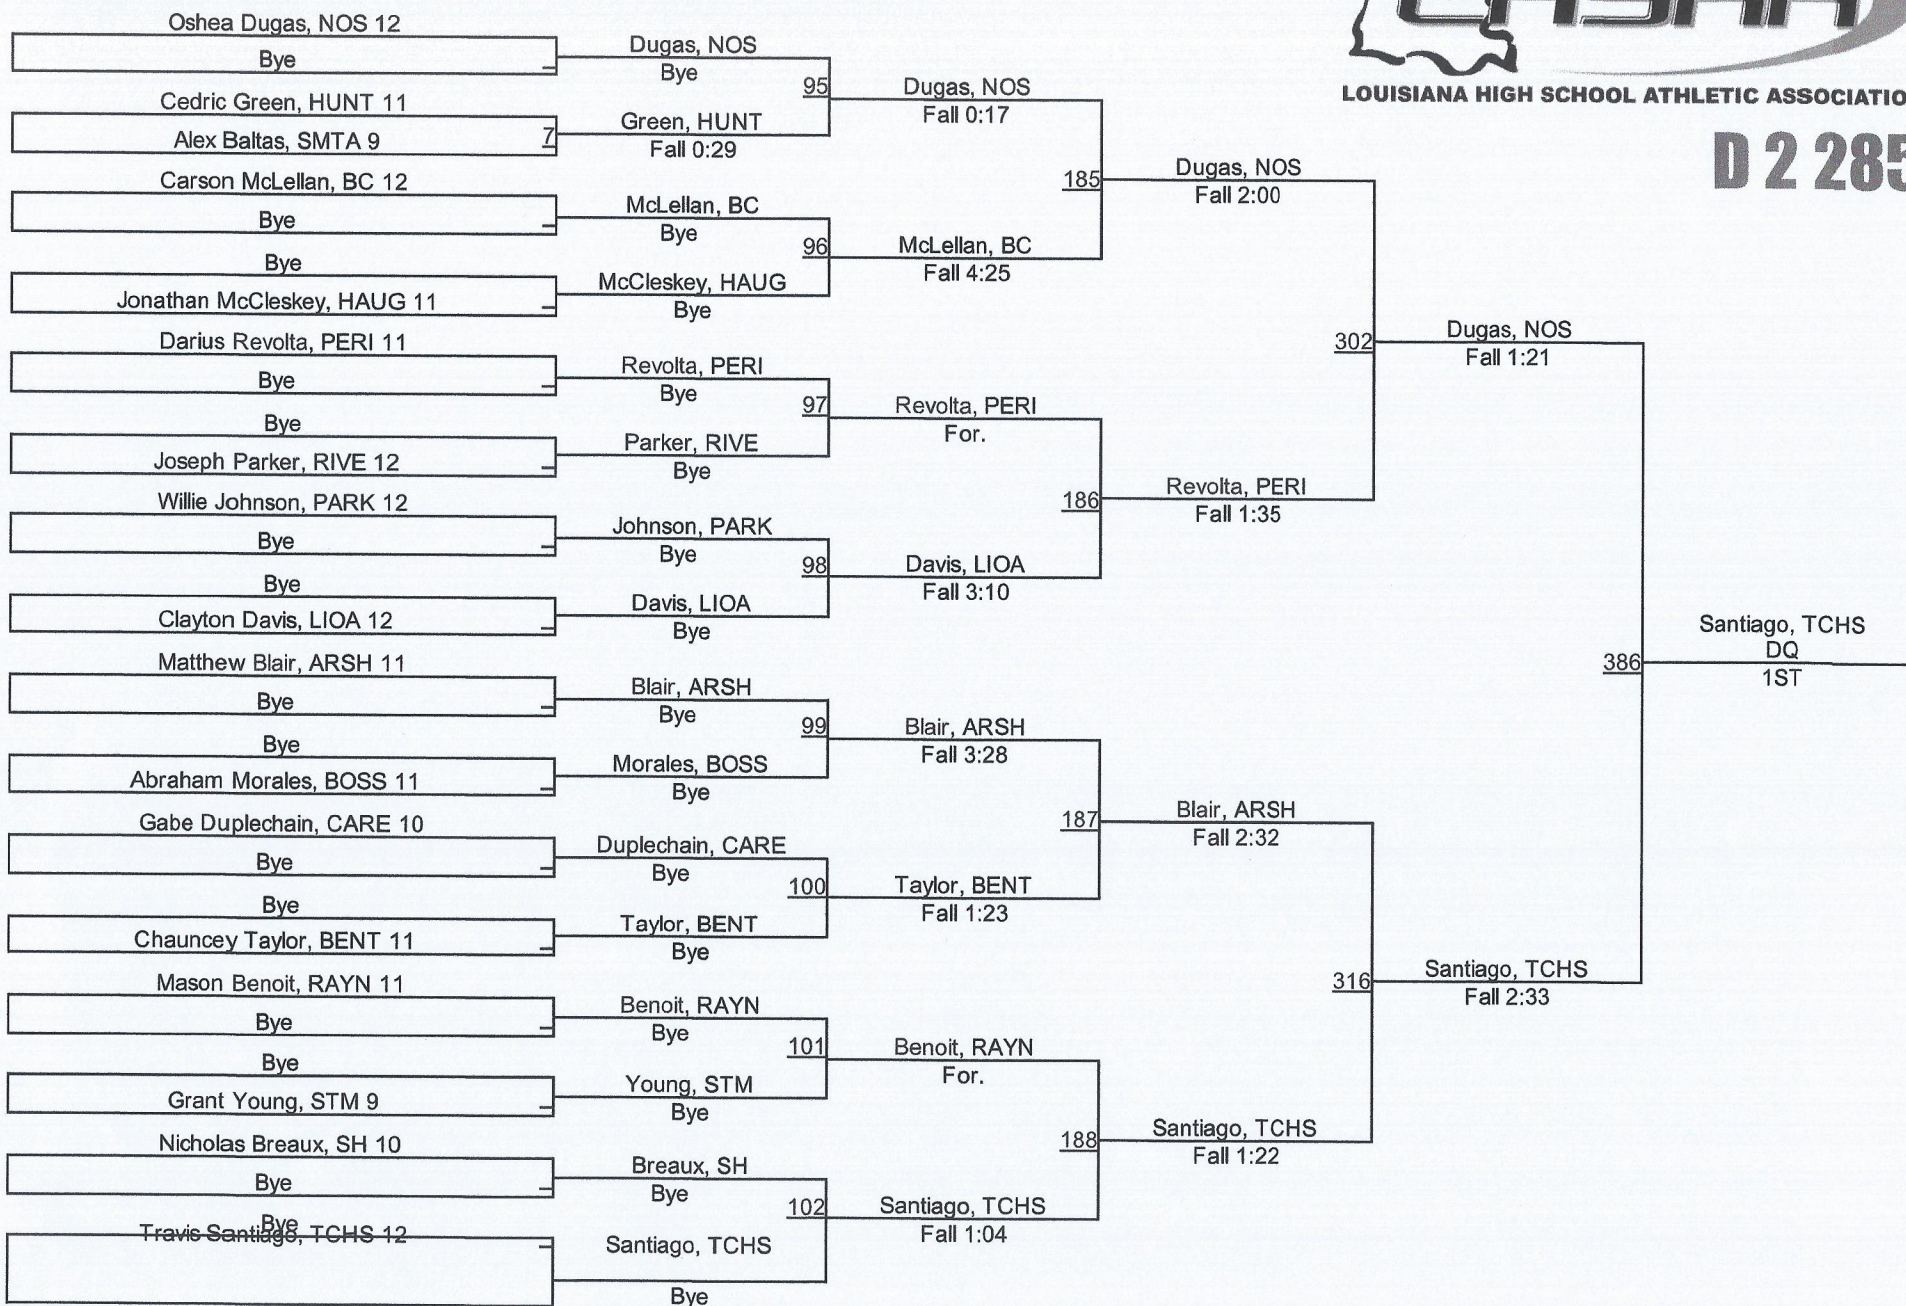

LOUISIANA HIGH SCHOOL ATHLETIC ASSOCIATION

D 2 285