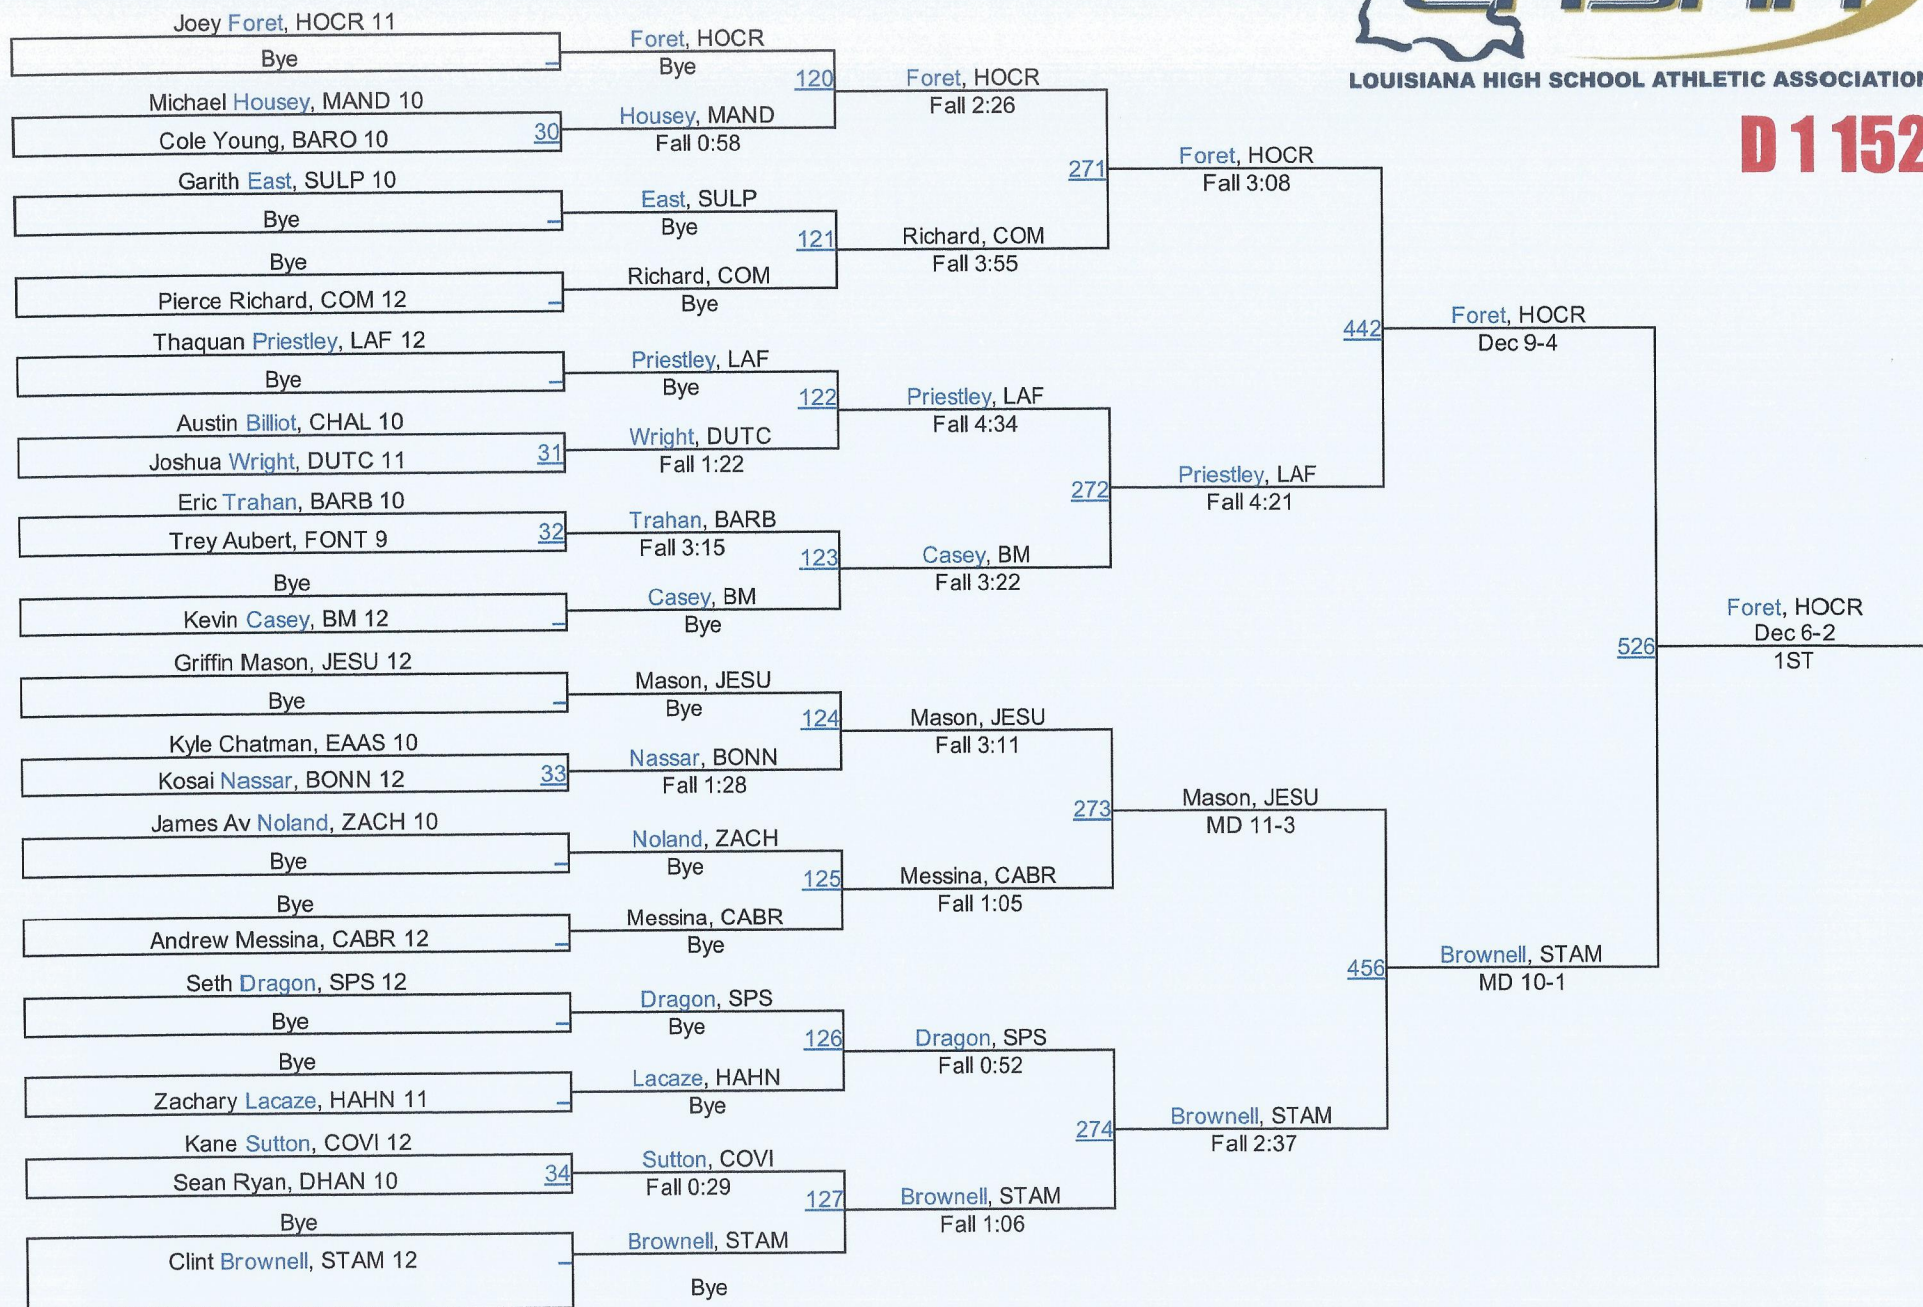

LOUISIANA HIGH SCHOOL ATHLETIC ASSOCIATION

D 1 152