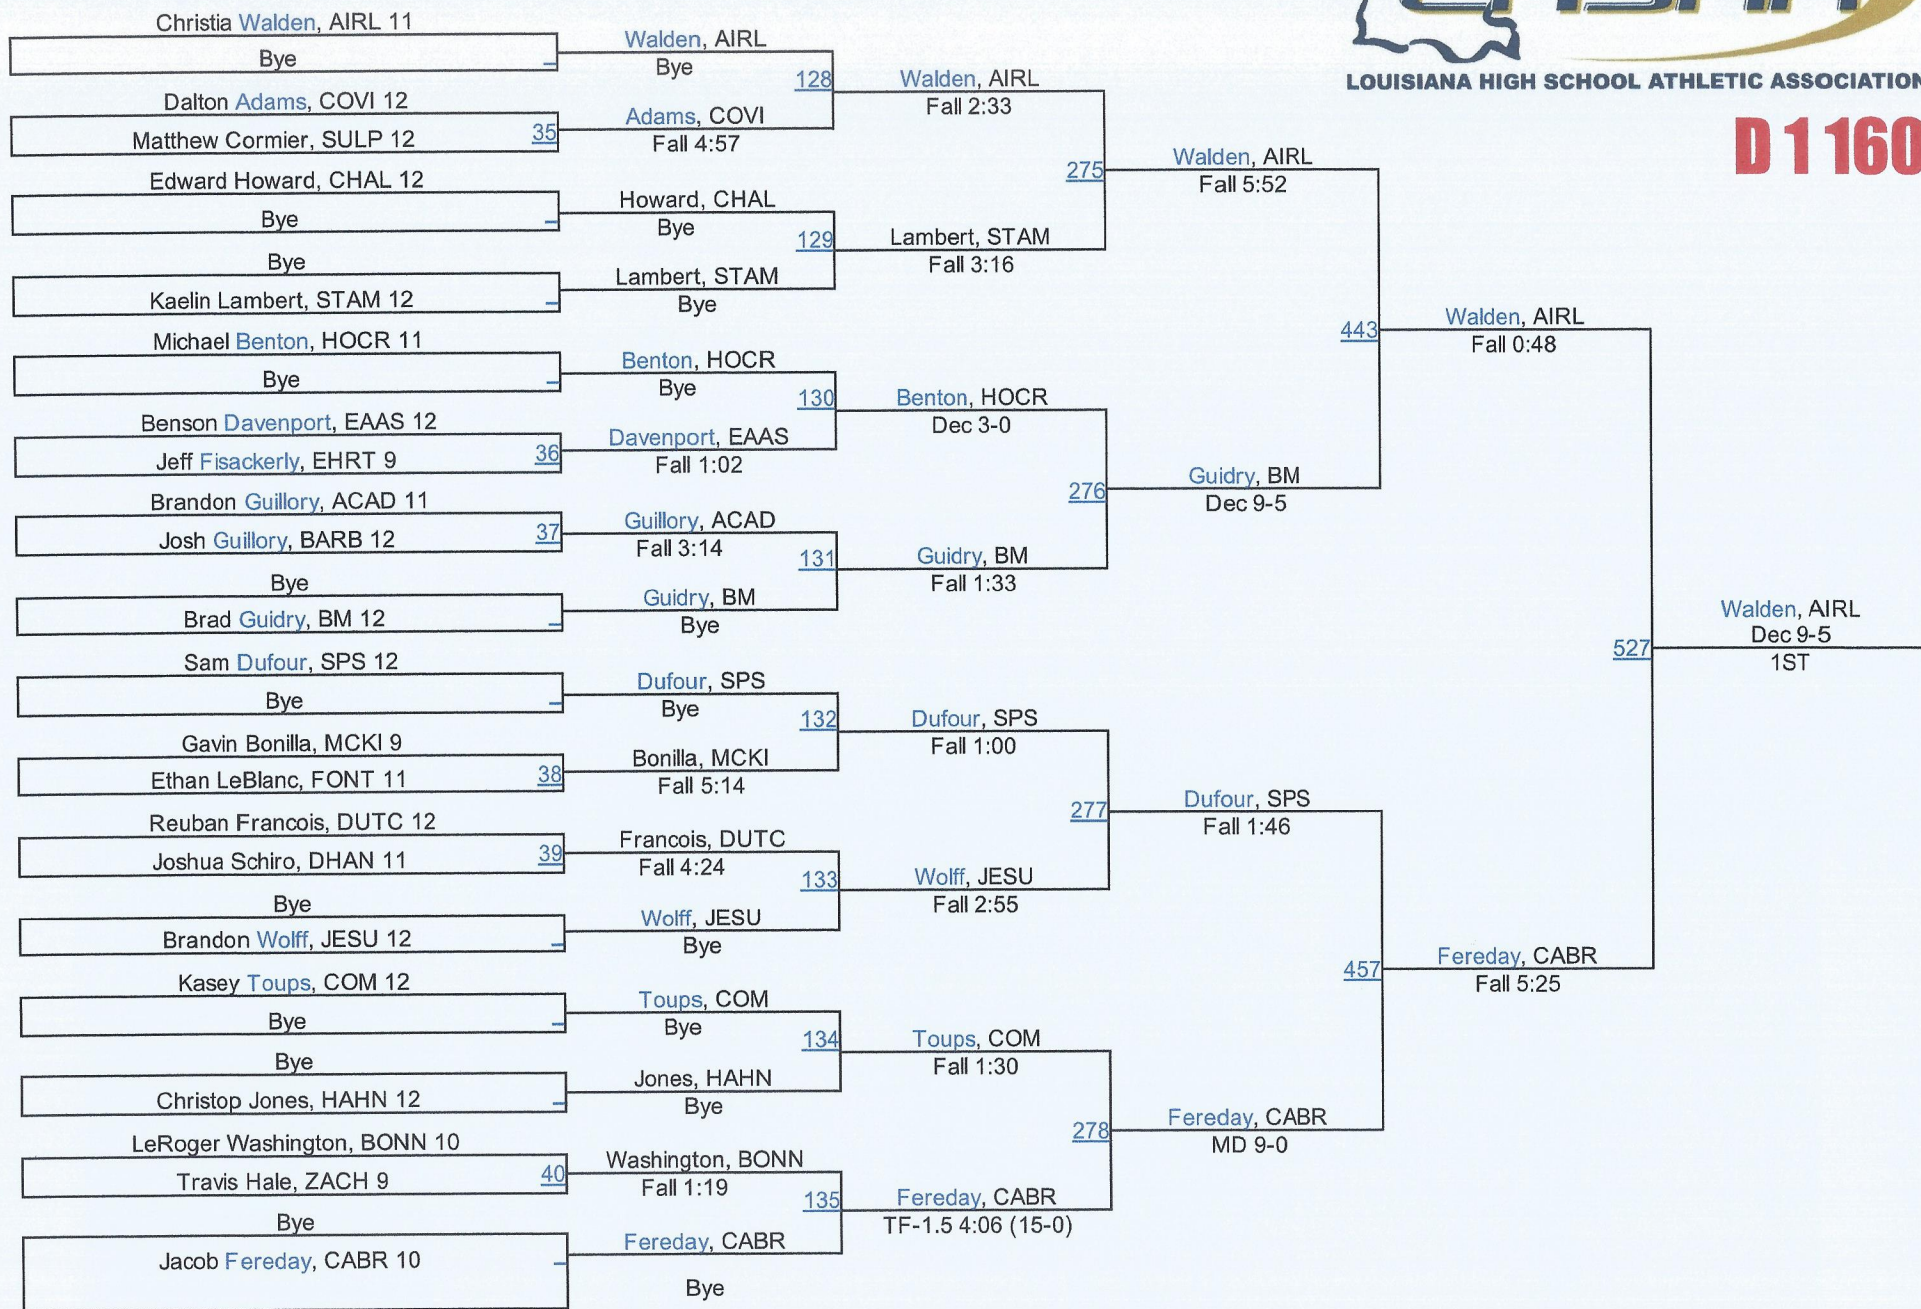

LOUISIANA HIGH SCHOOL ATHLETIC ASSOCIATION

D 1 160