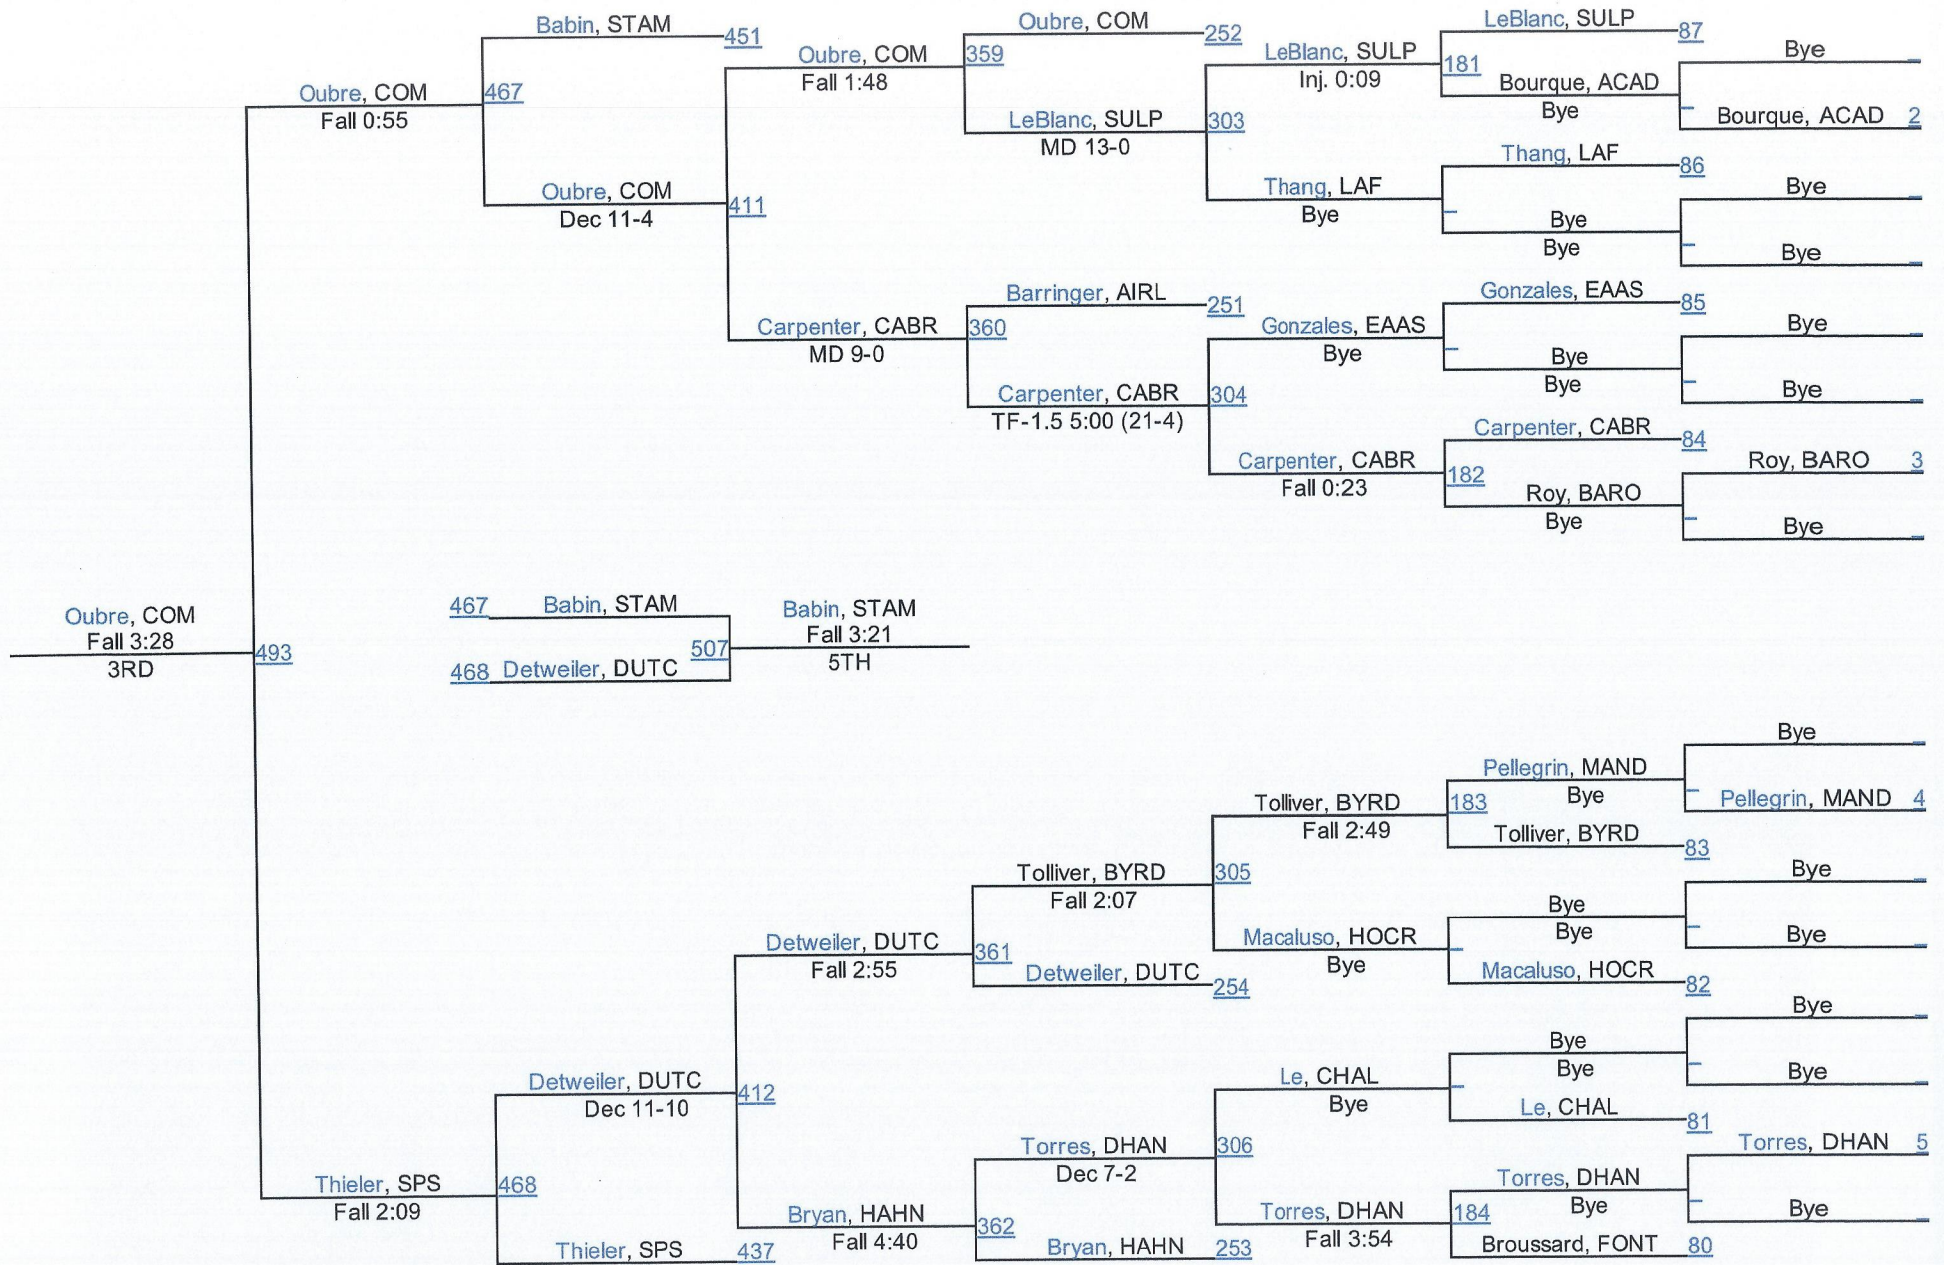

D 1120

2016 LHSAA State Championships

D 1 126

D 1126

2016 LHSAA State Championships

D 1 132

D 1132

2016 LHSAA State Championships