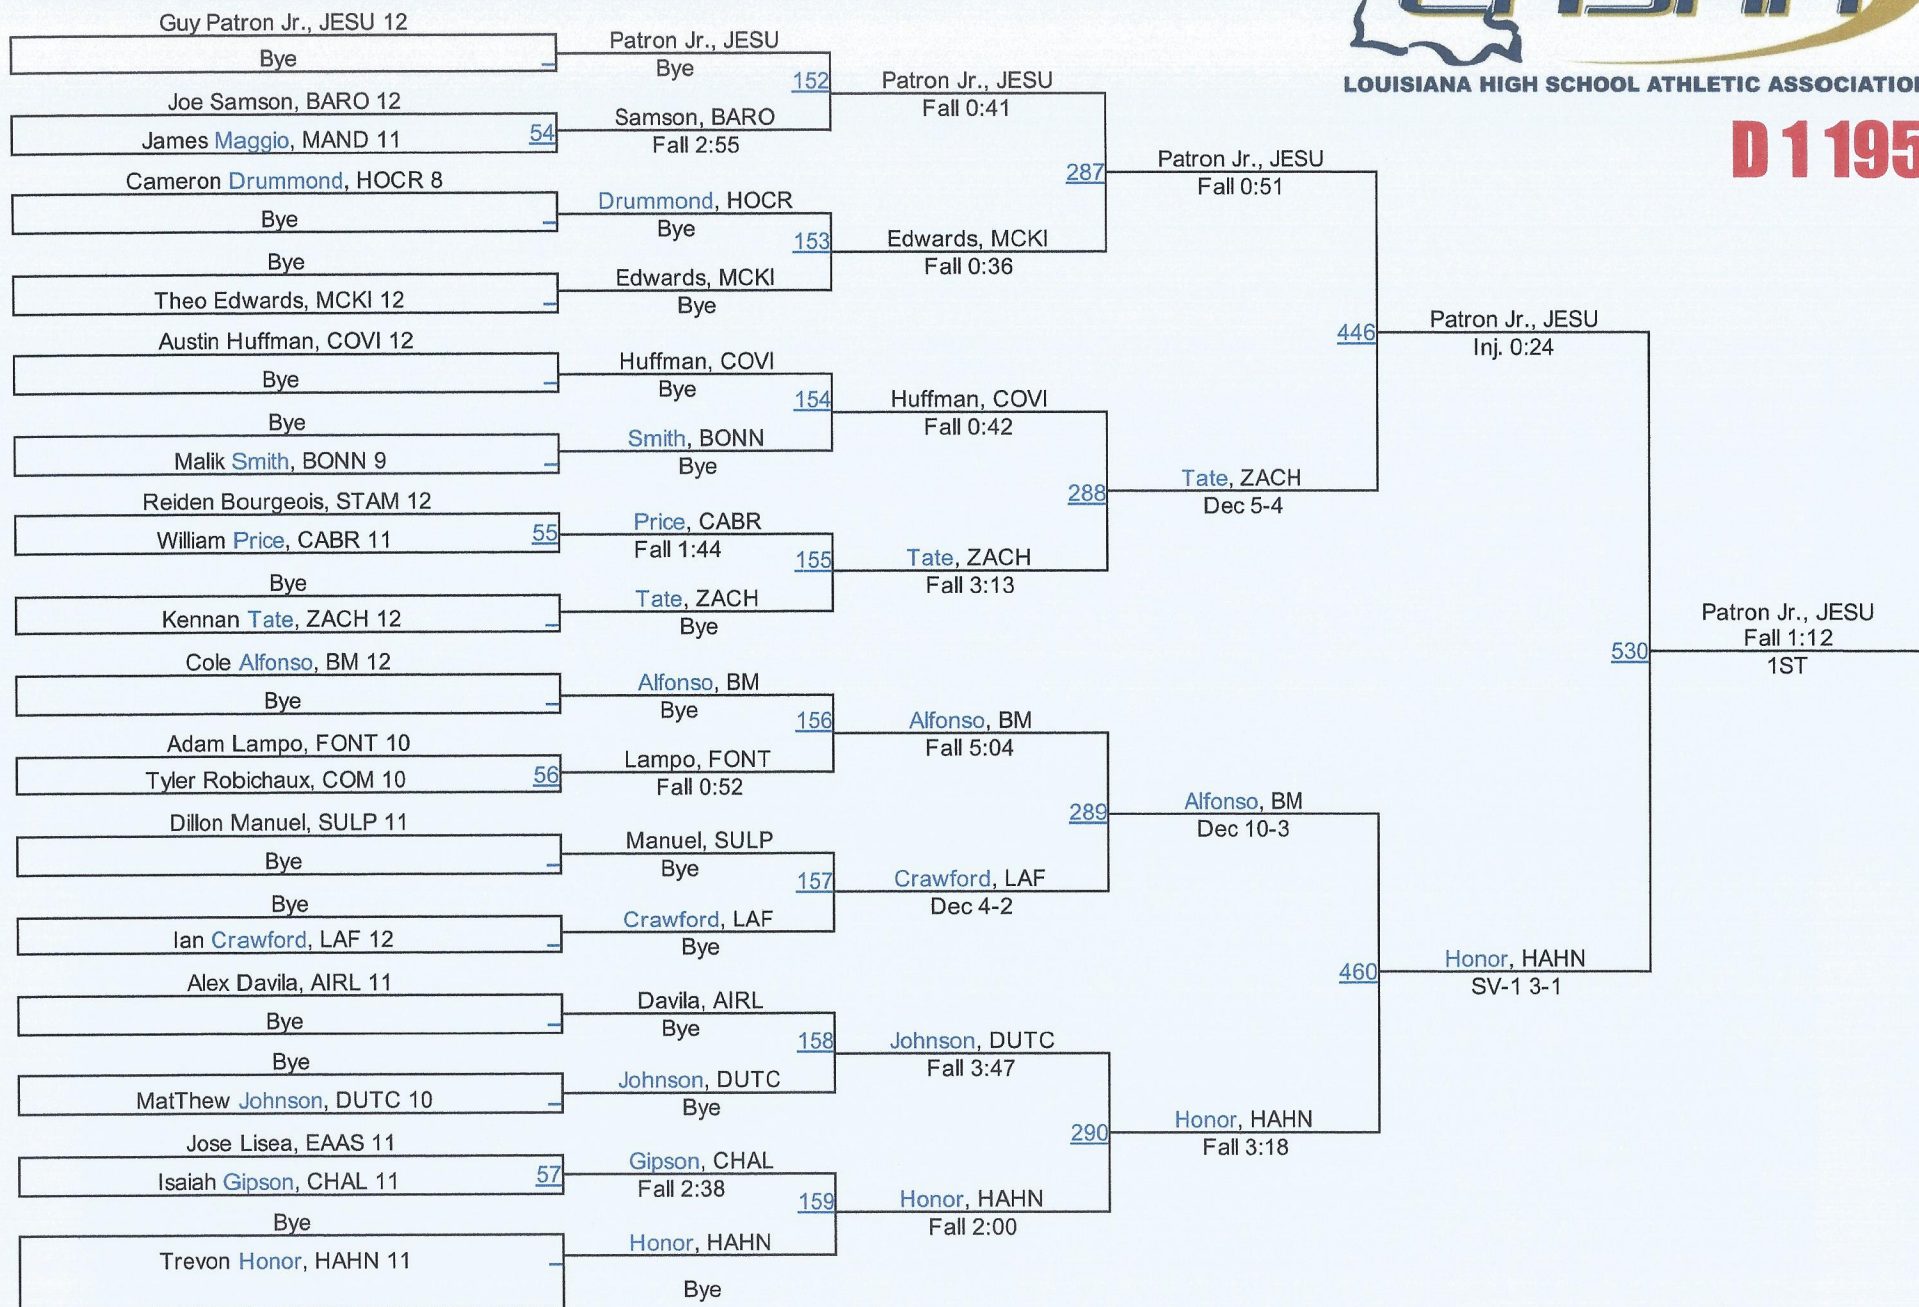

D 1 195

D 1195

2016 LHSAA State Championships

D 1 220

D 1220

2016 LHSAA State Championships

D 1285

D 1285