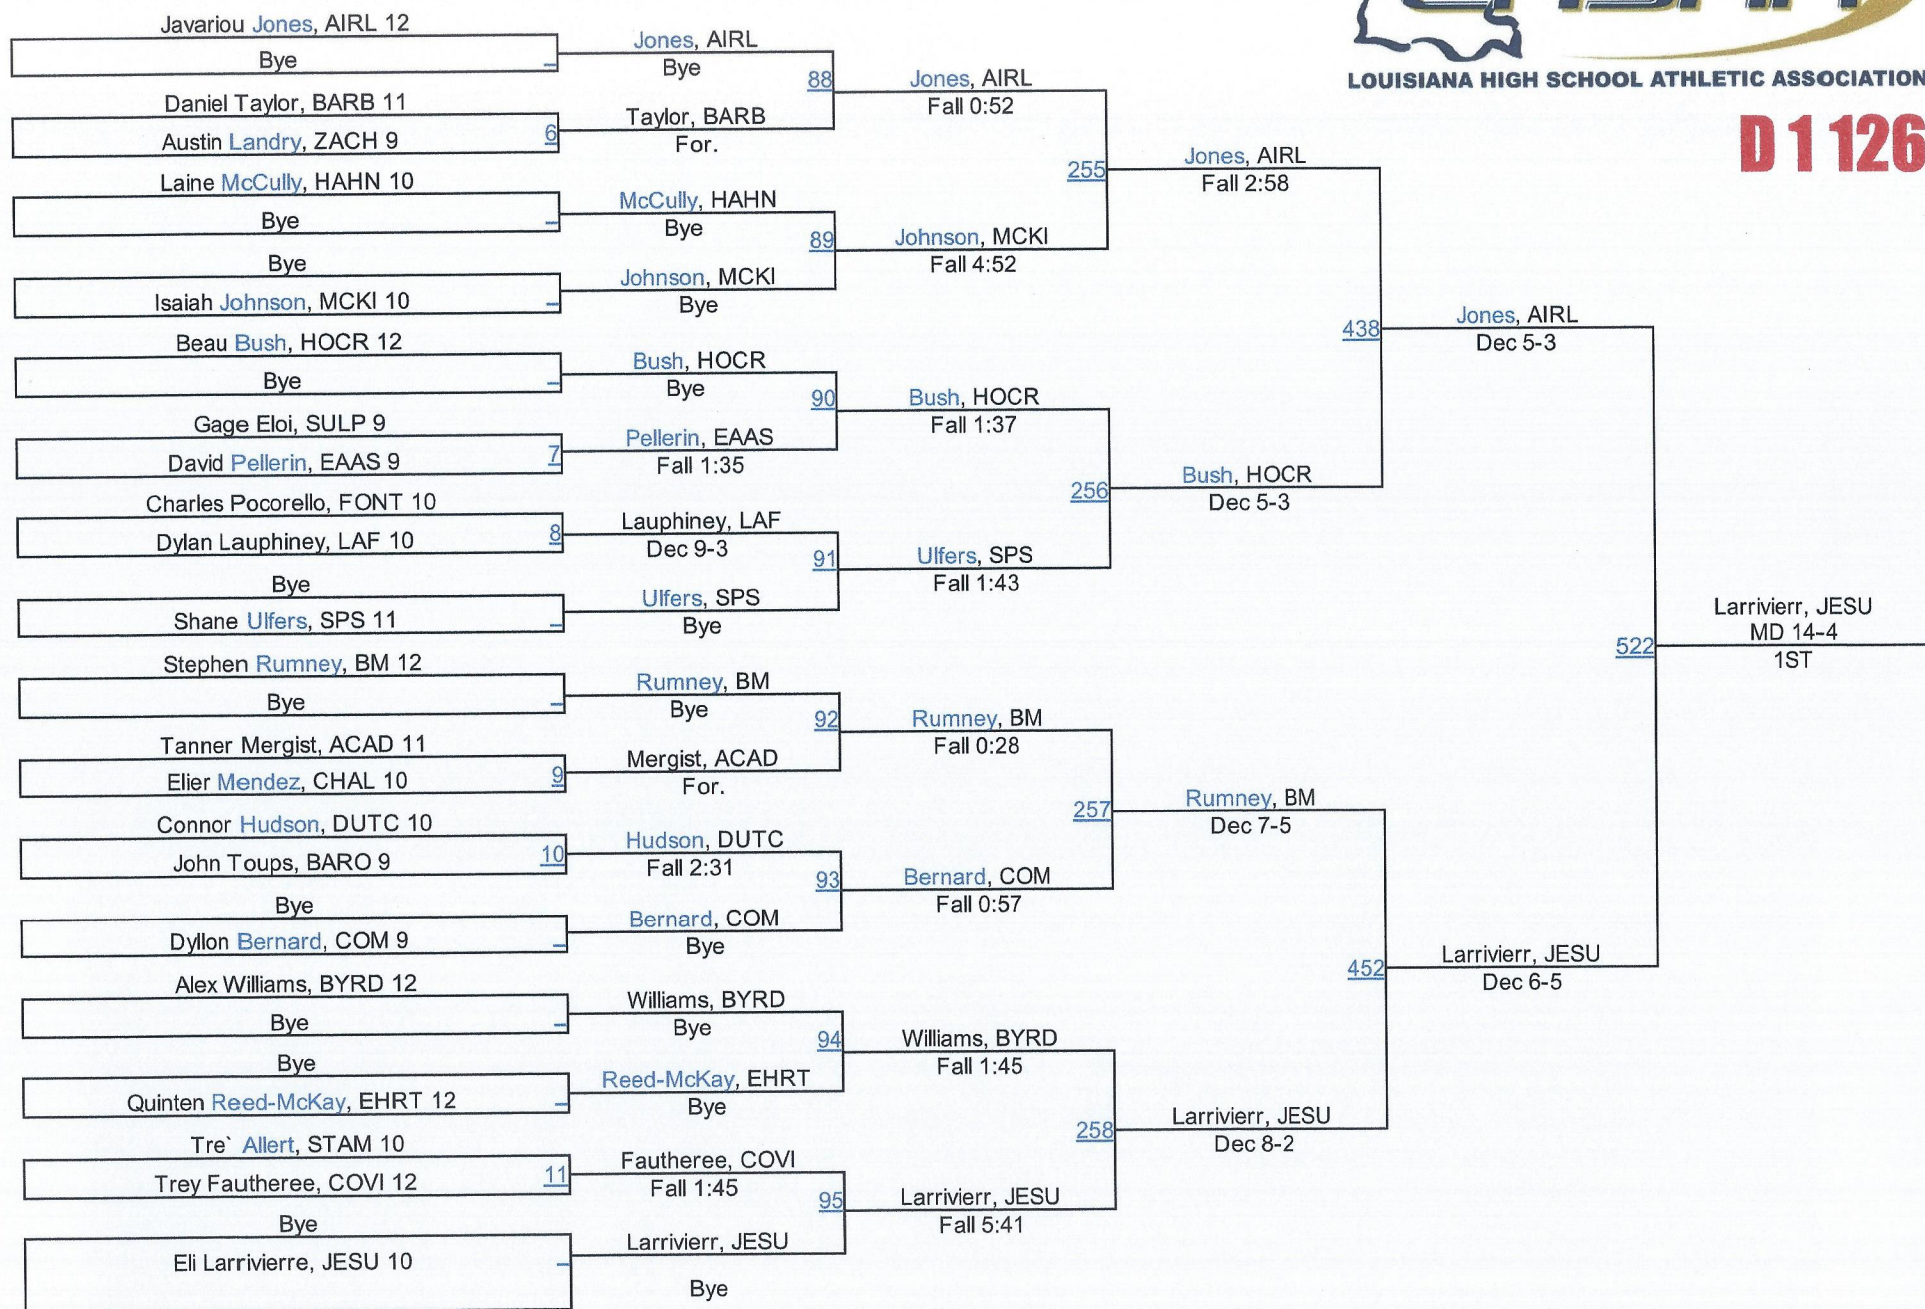

D 1120

2016 LHSAA State Championships

D 1 126

D 1126

2016 LHSAA State Championships

D 1 132

D 1132

2016 LHSAA State Championships