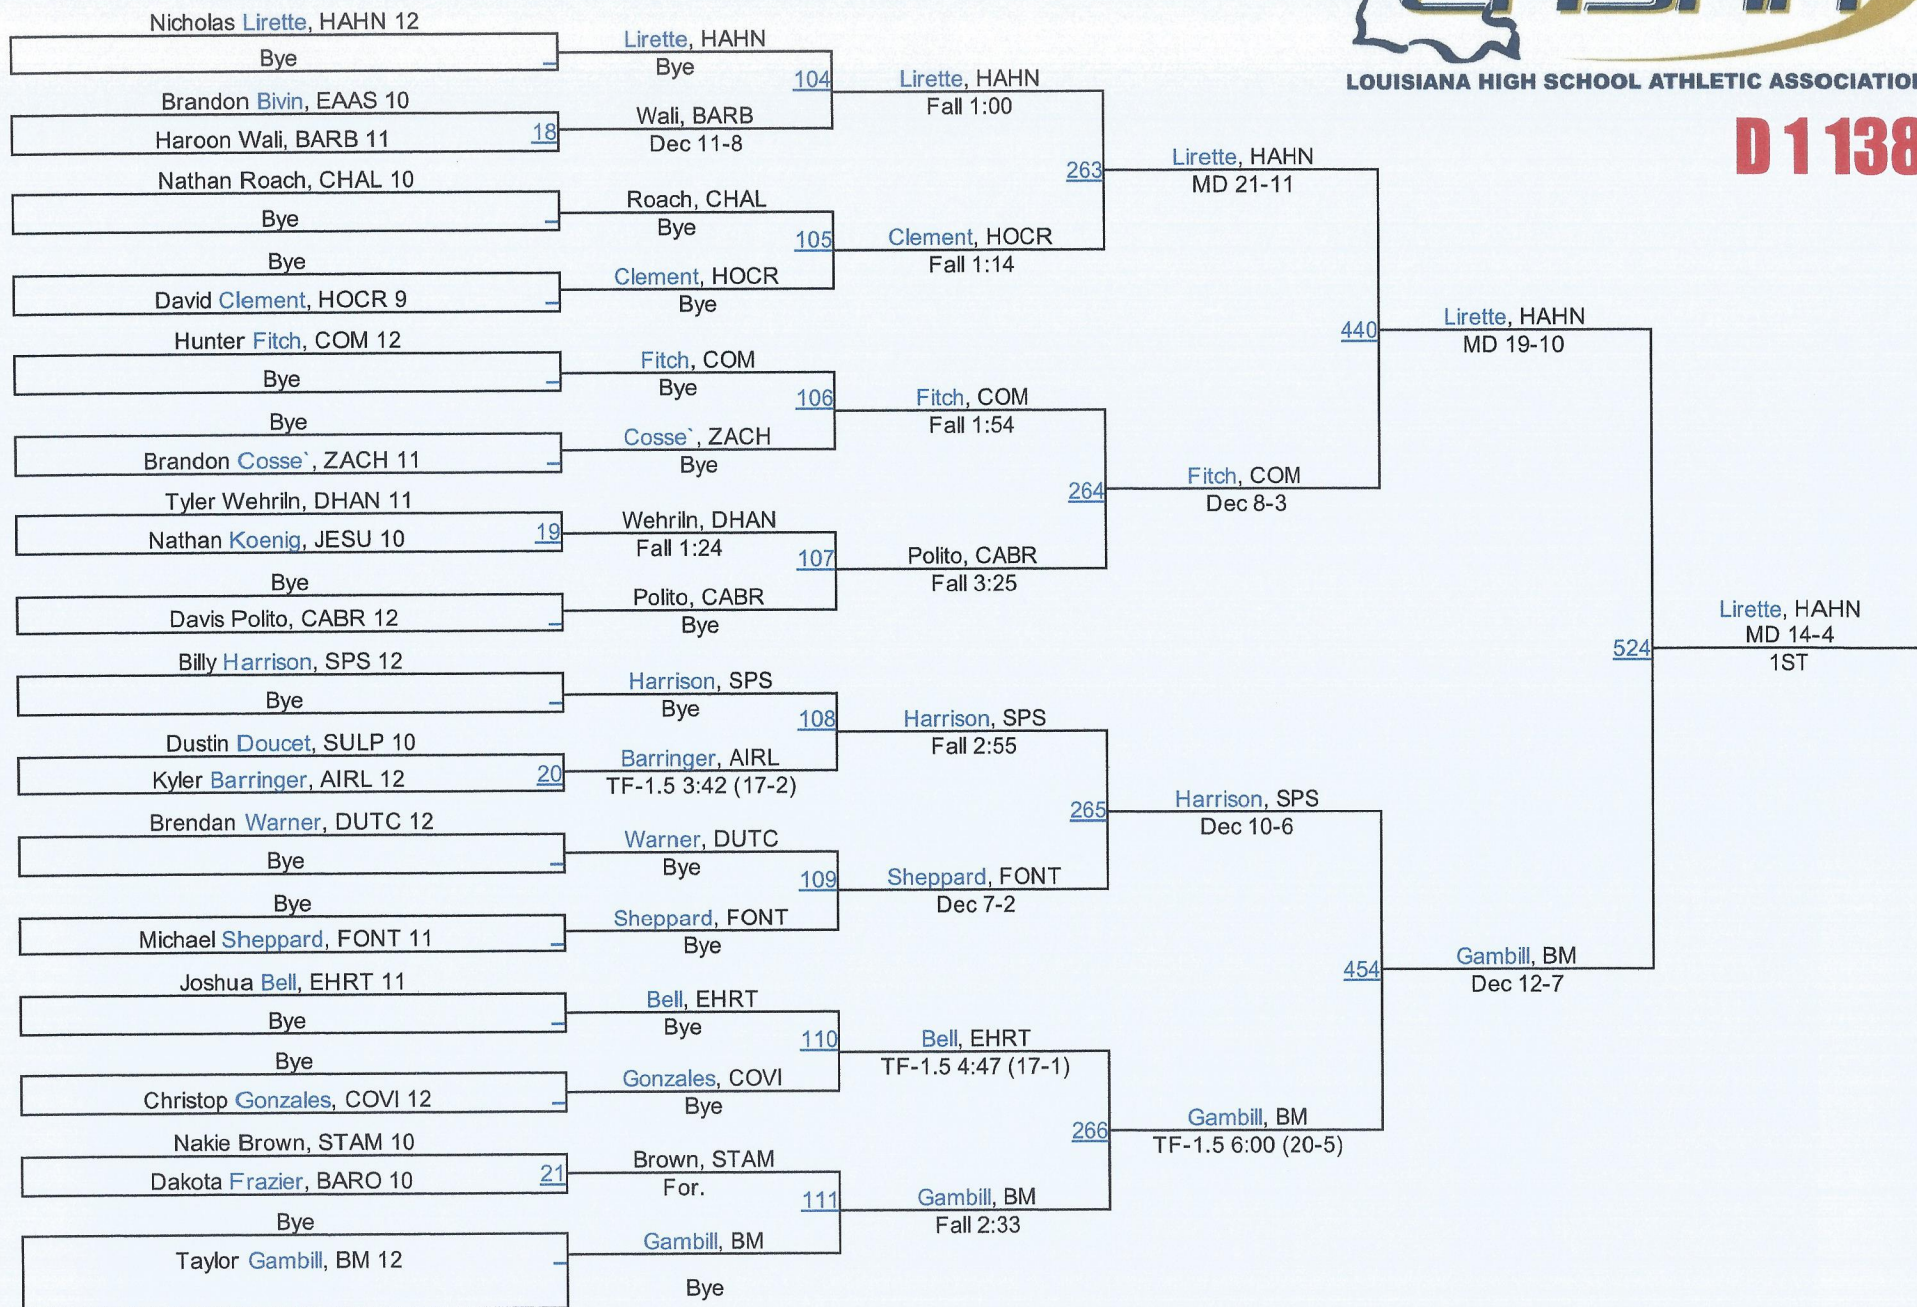

LOUISIANA HIGH SCHOOL ATHLETIC ASSOCIATION

D 1 138