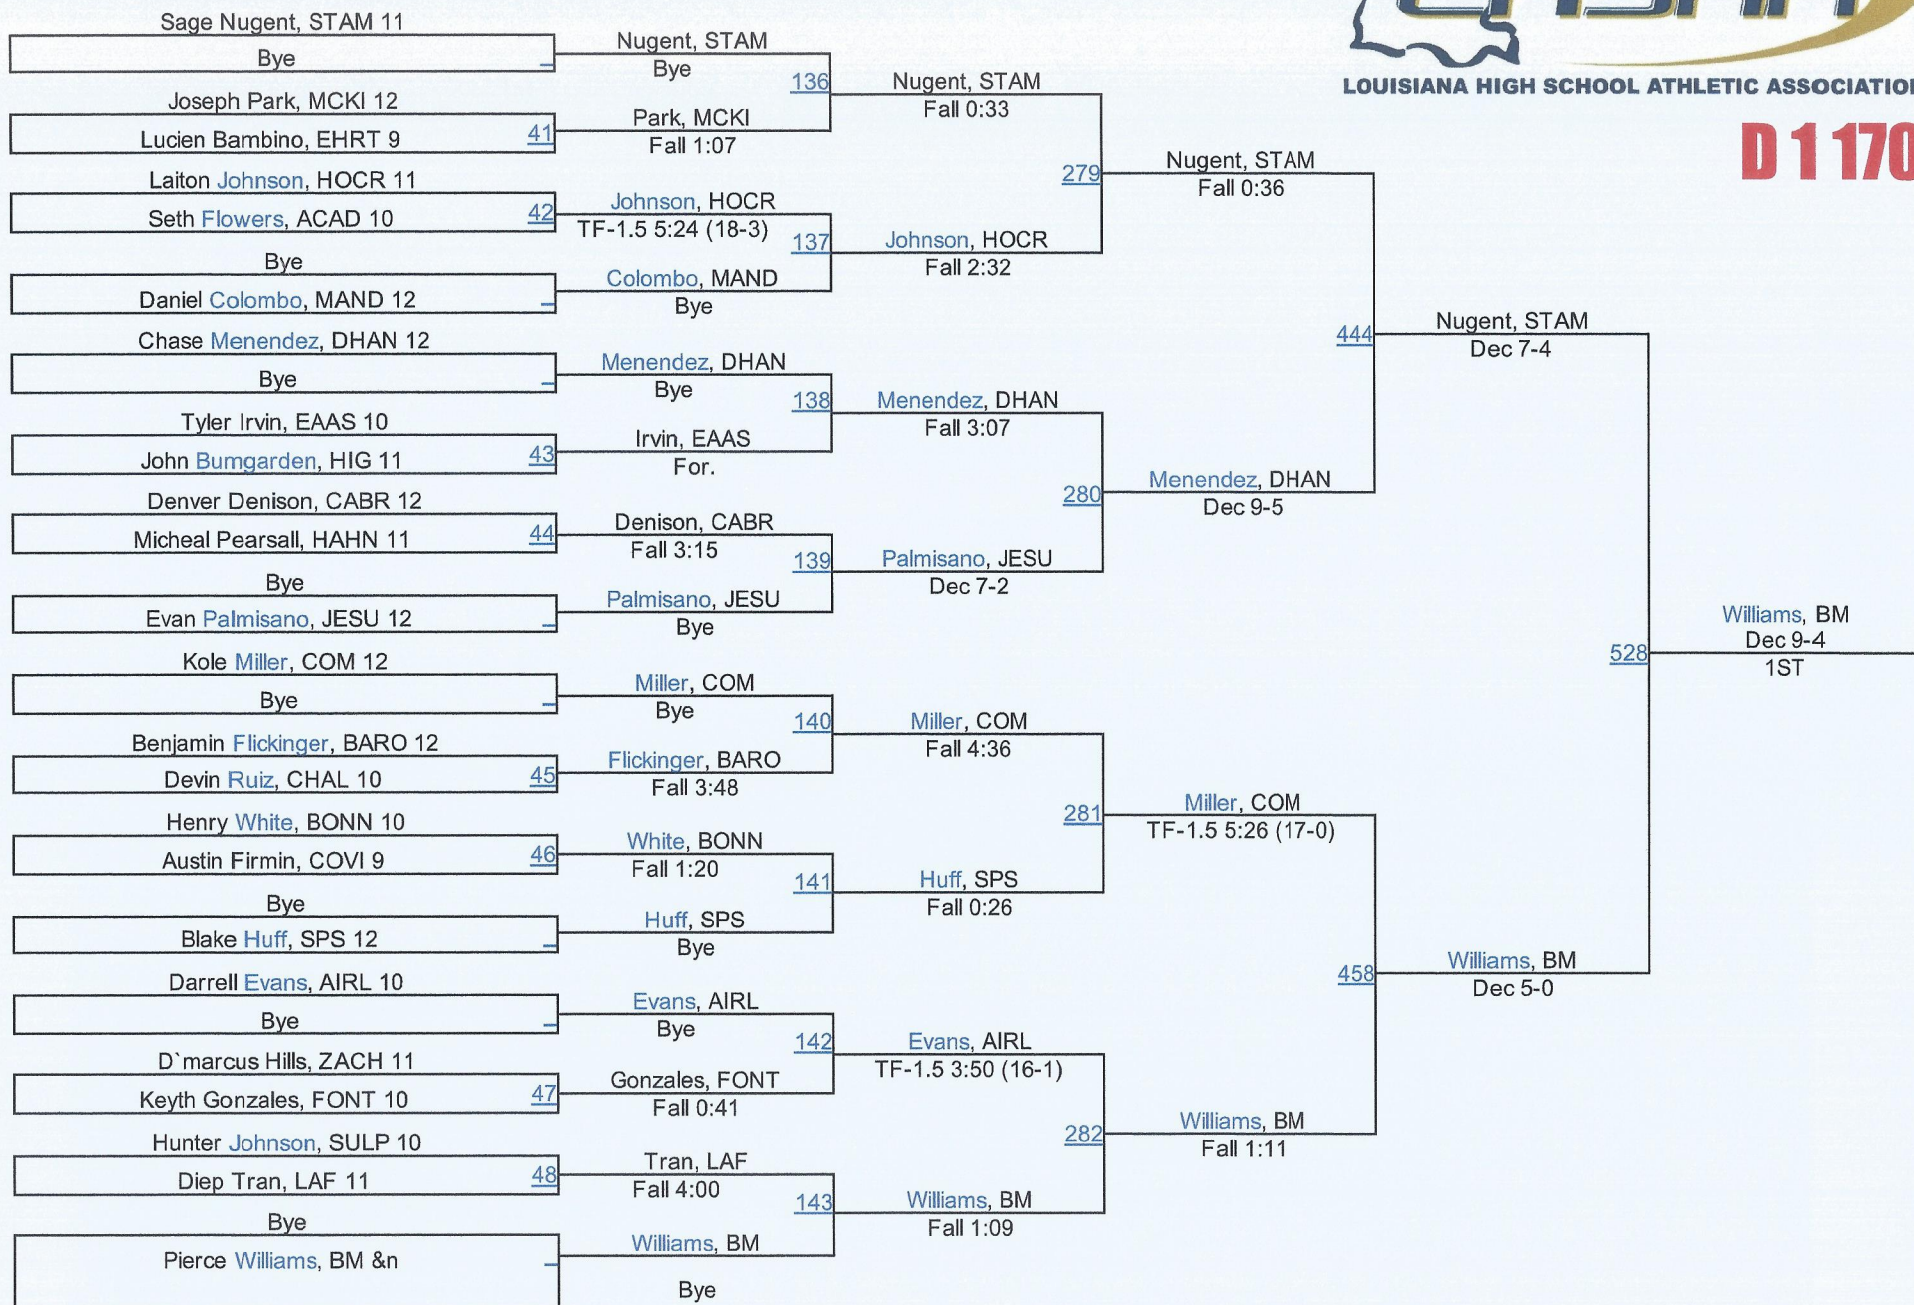

LOUISIANA HIGH SCHOOL ATHLETIC ASSOCIATION

D 1 170