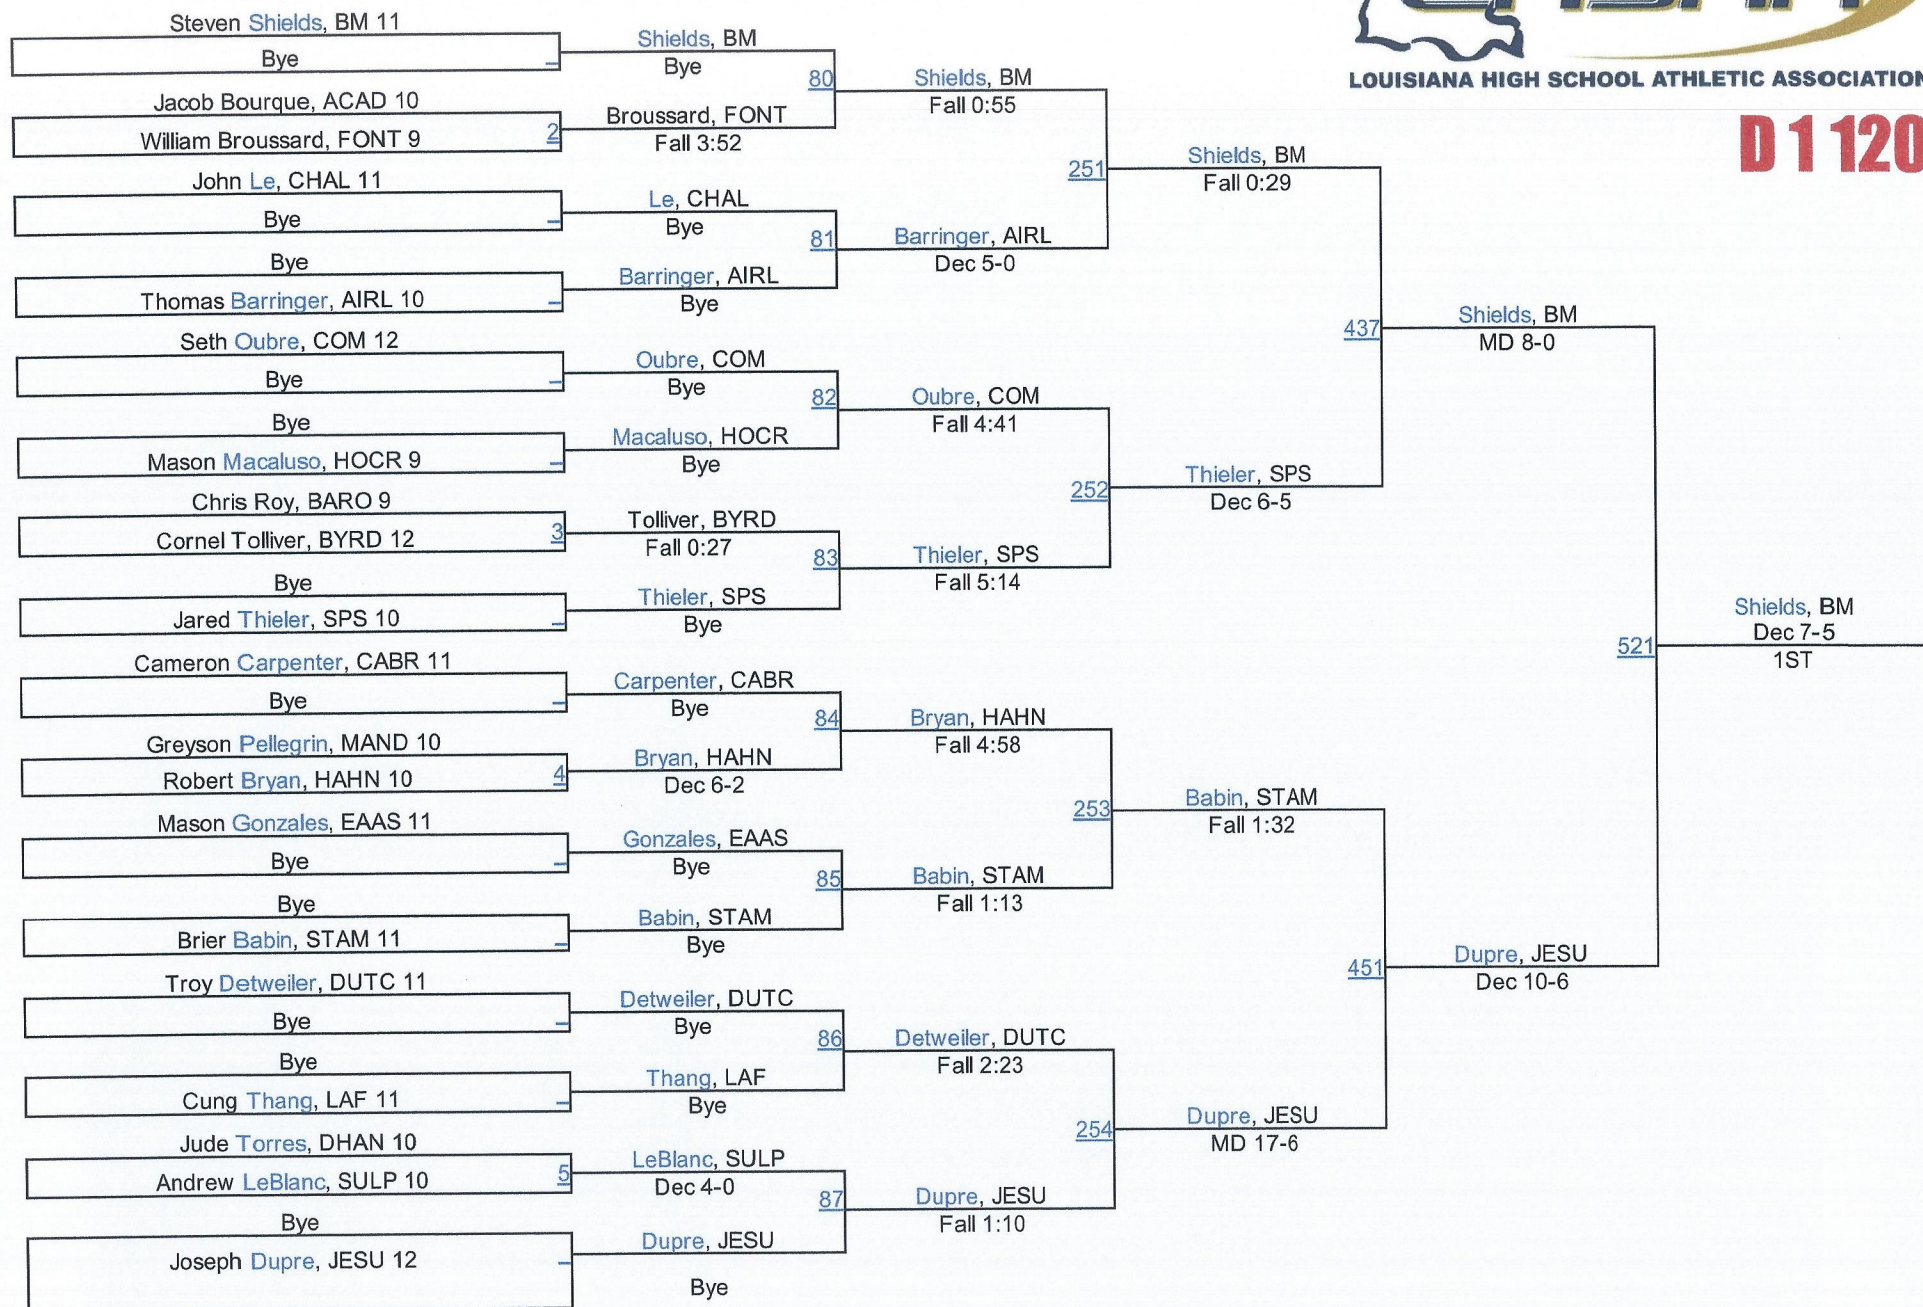

D 1120

2016 LHSAA State Championships

D 1 126

D 1126

2016 LHSAA State Championships

D 1 132

D 1132

2016 LHSAA State Championships