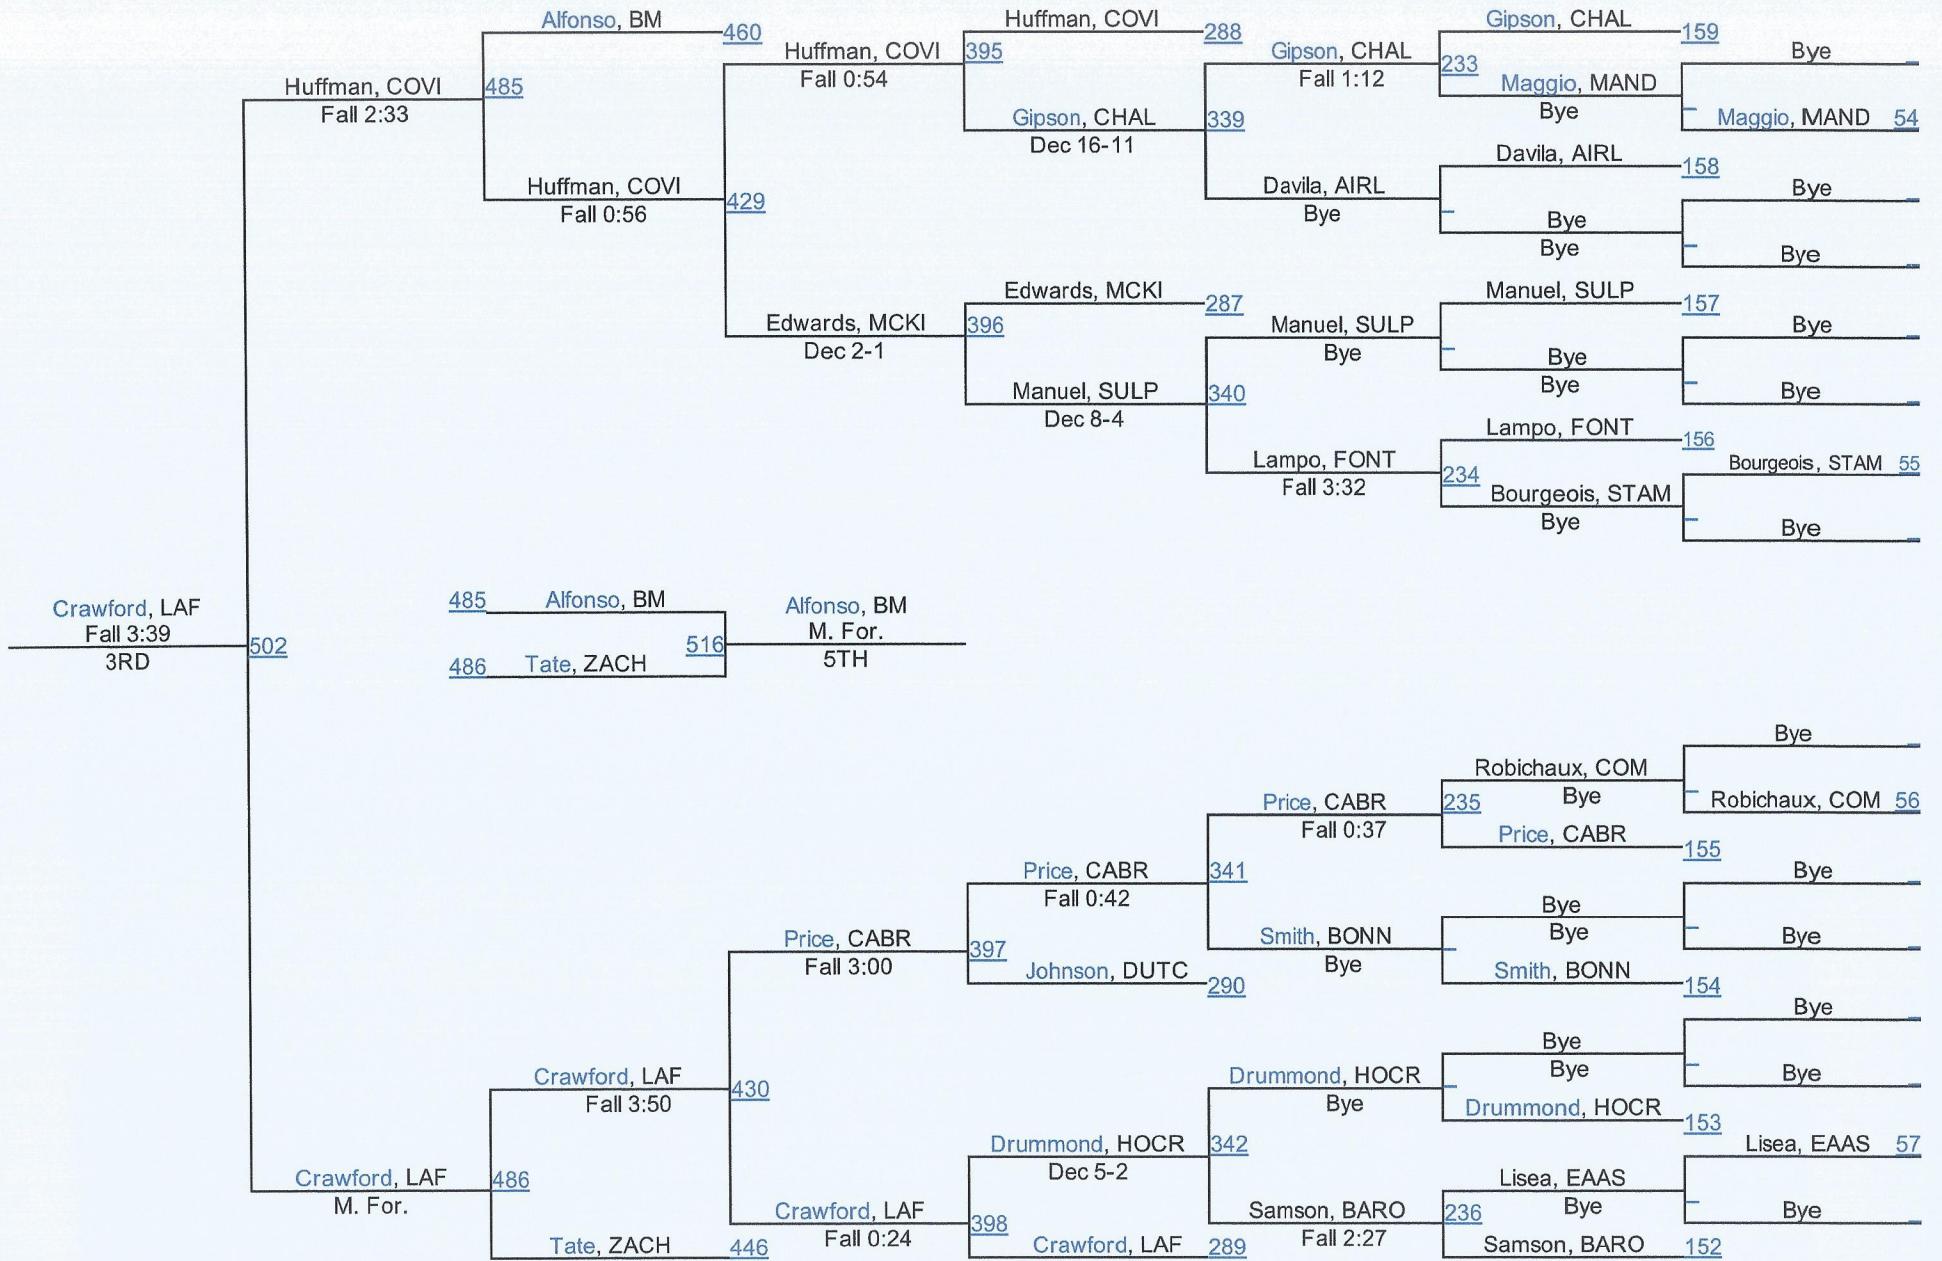

D 1 195

D 1195

2016 LHSAA State Championships

D 1 220

D 1220

2016 LHSAA State Championships

D 1285

D 1285