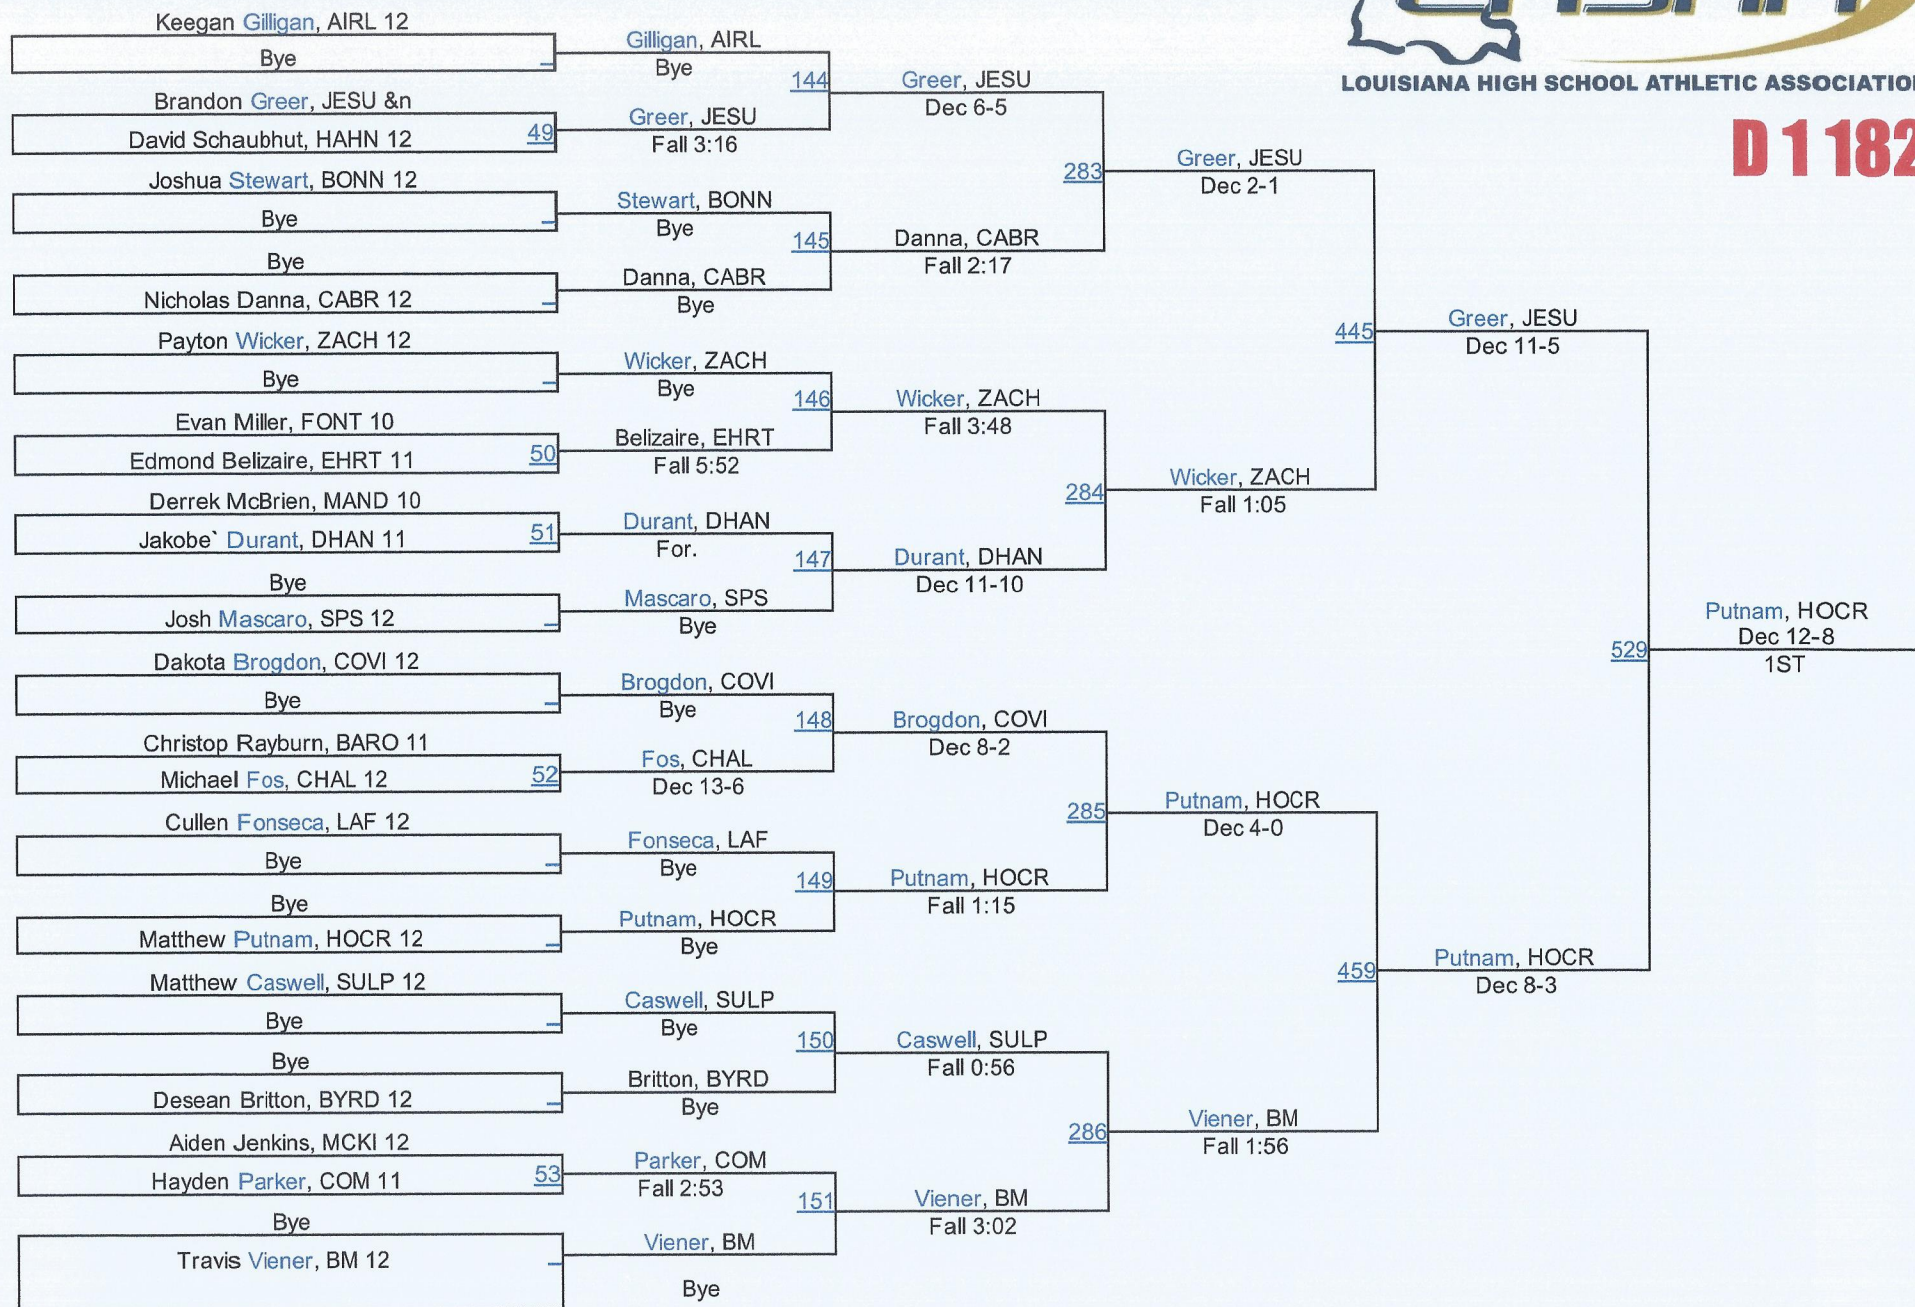

LOUISIANA HIGH SCHOOL ATHLETIC ASSOCIATION

D 1 182