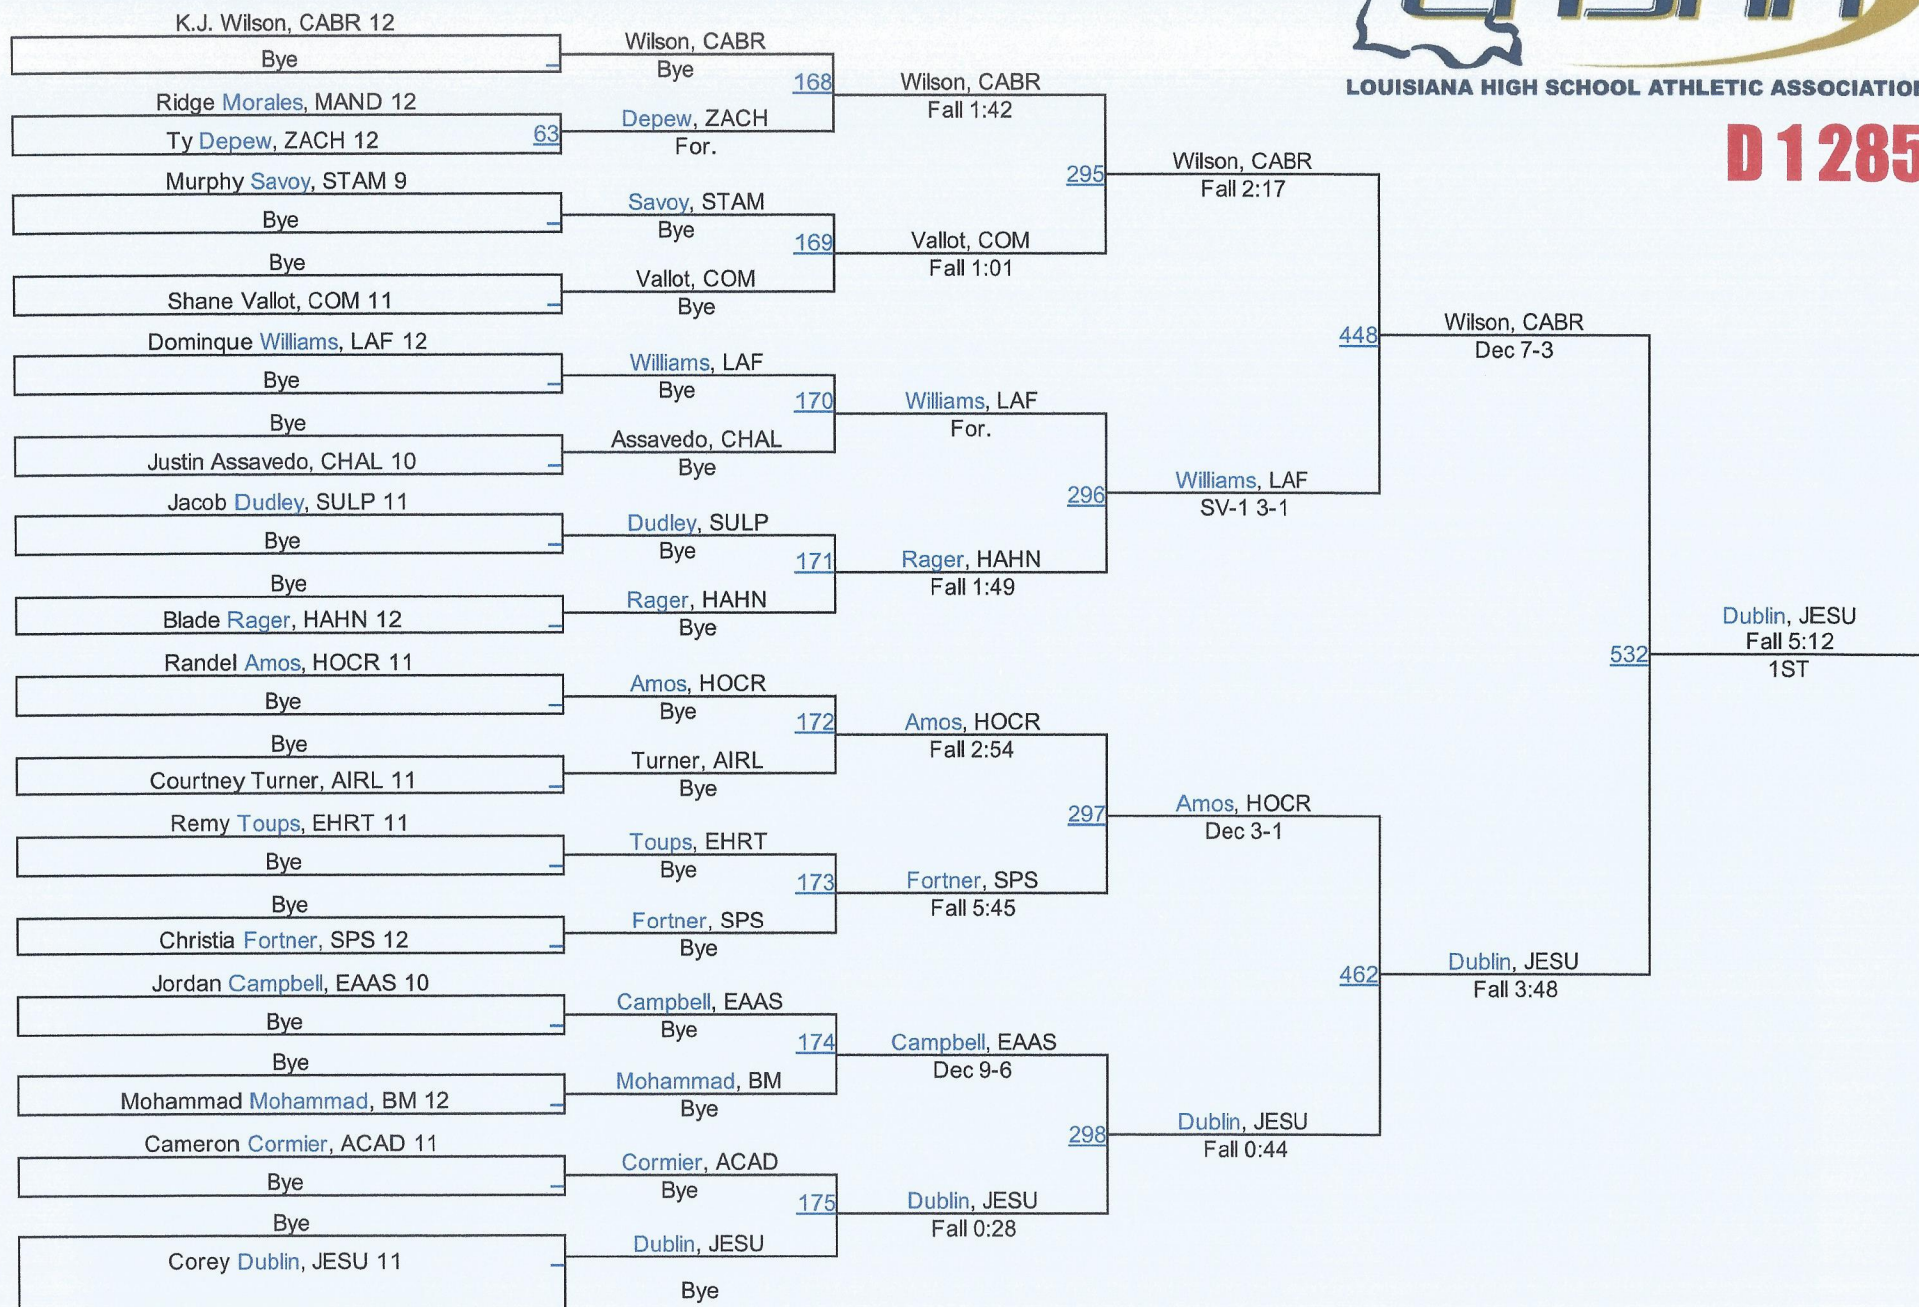

D 1 195

D 1195

2016 LHSAA State Championships

D 1 220

D 1220

2016 LHSAA State Championships

D 1285

D 1285