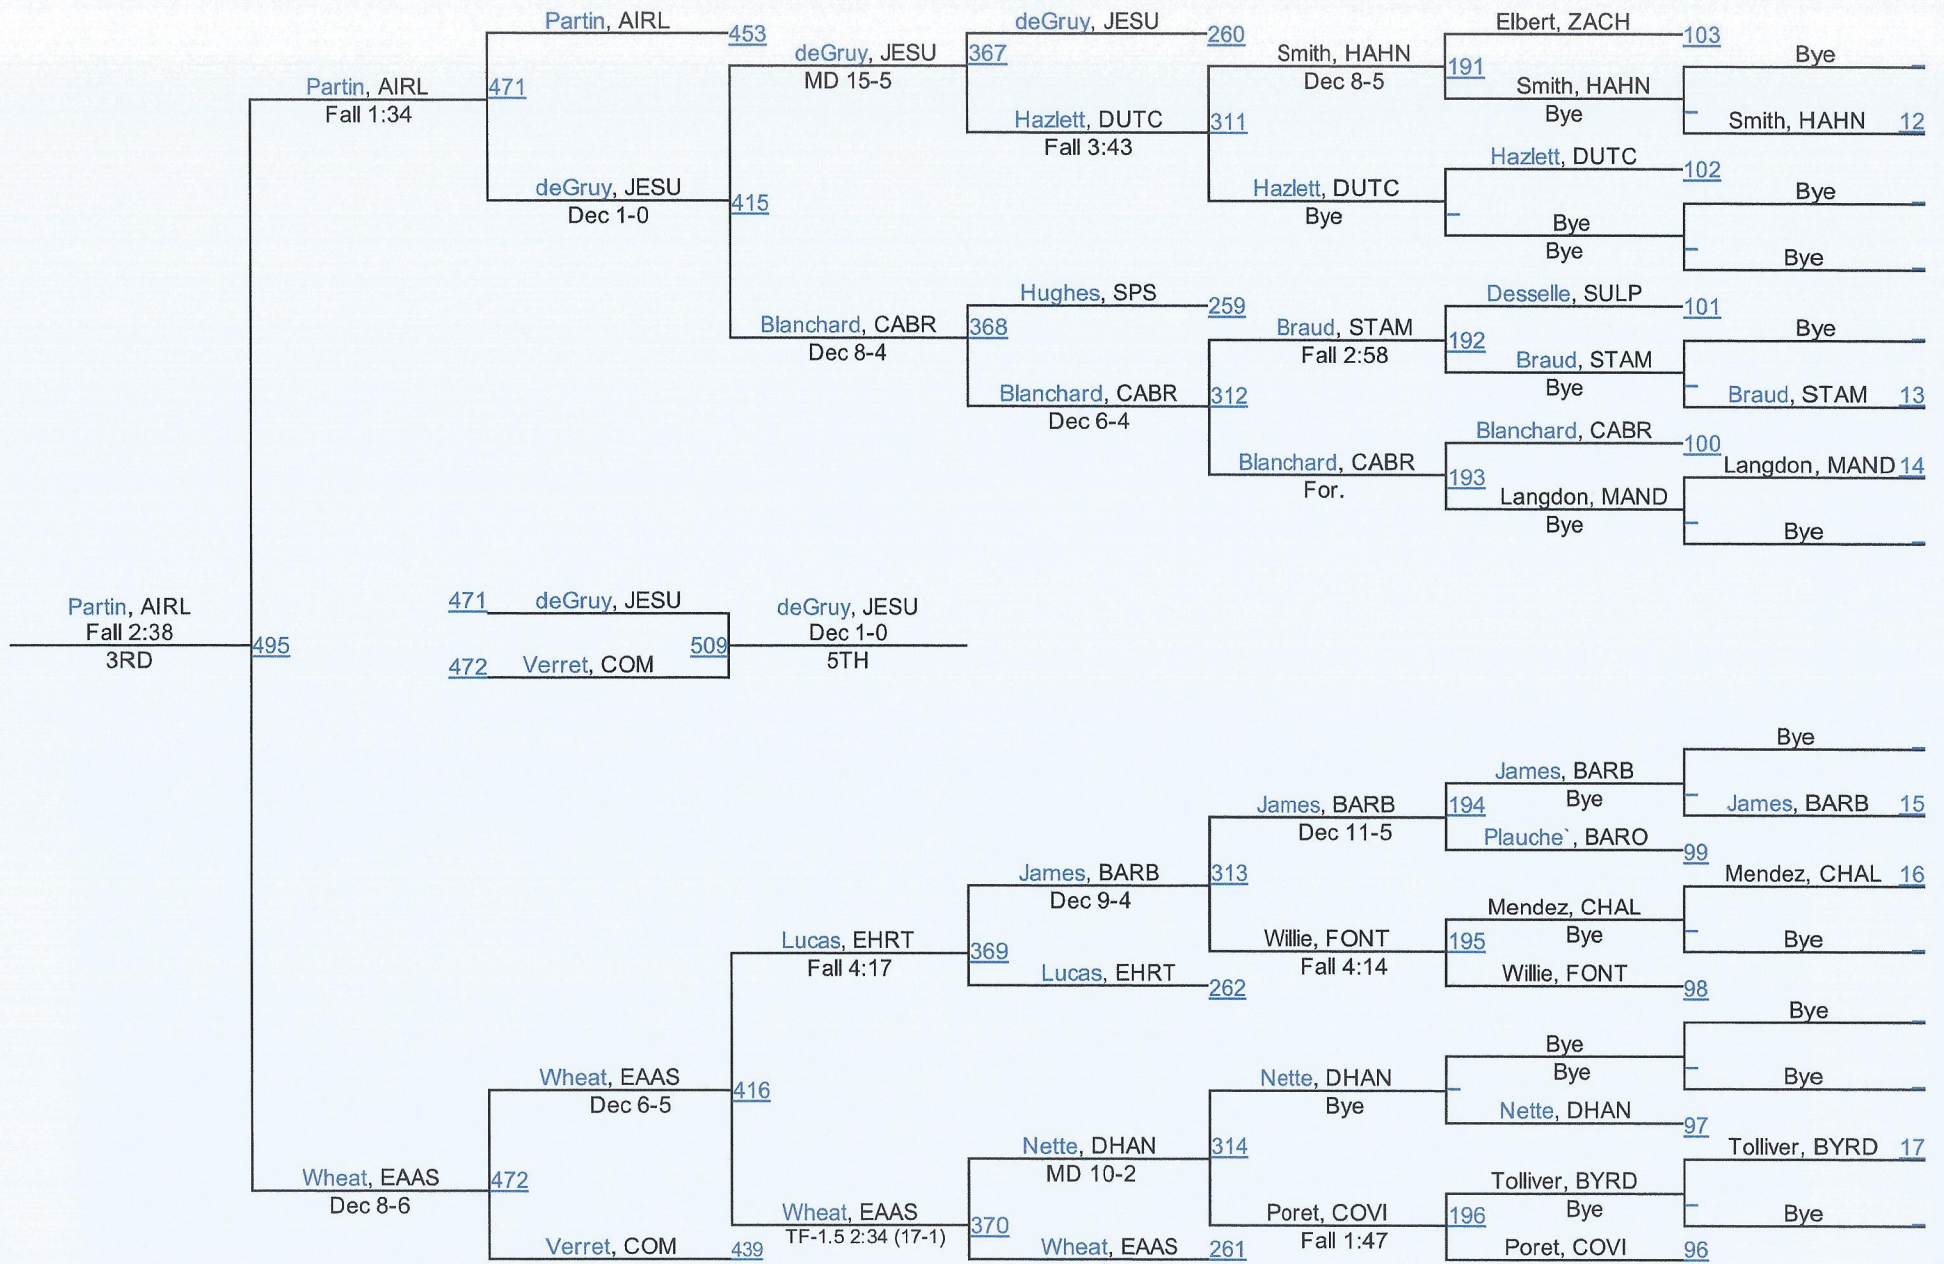

D 1120

2016 LHSAA State Championships

D 1 126

D 1126

2016 LHSAA State Championships

D 1 132

D 1132

2016 LHSAA State Championships