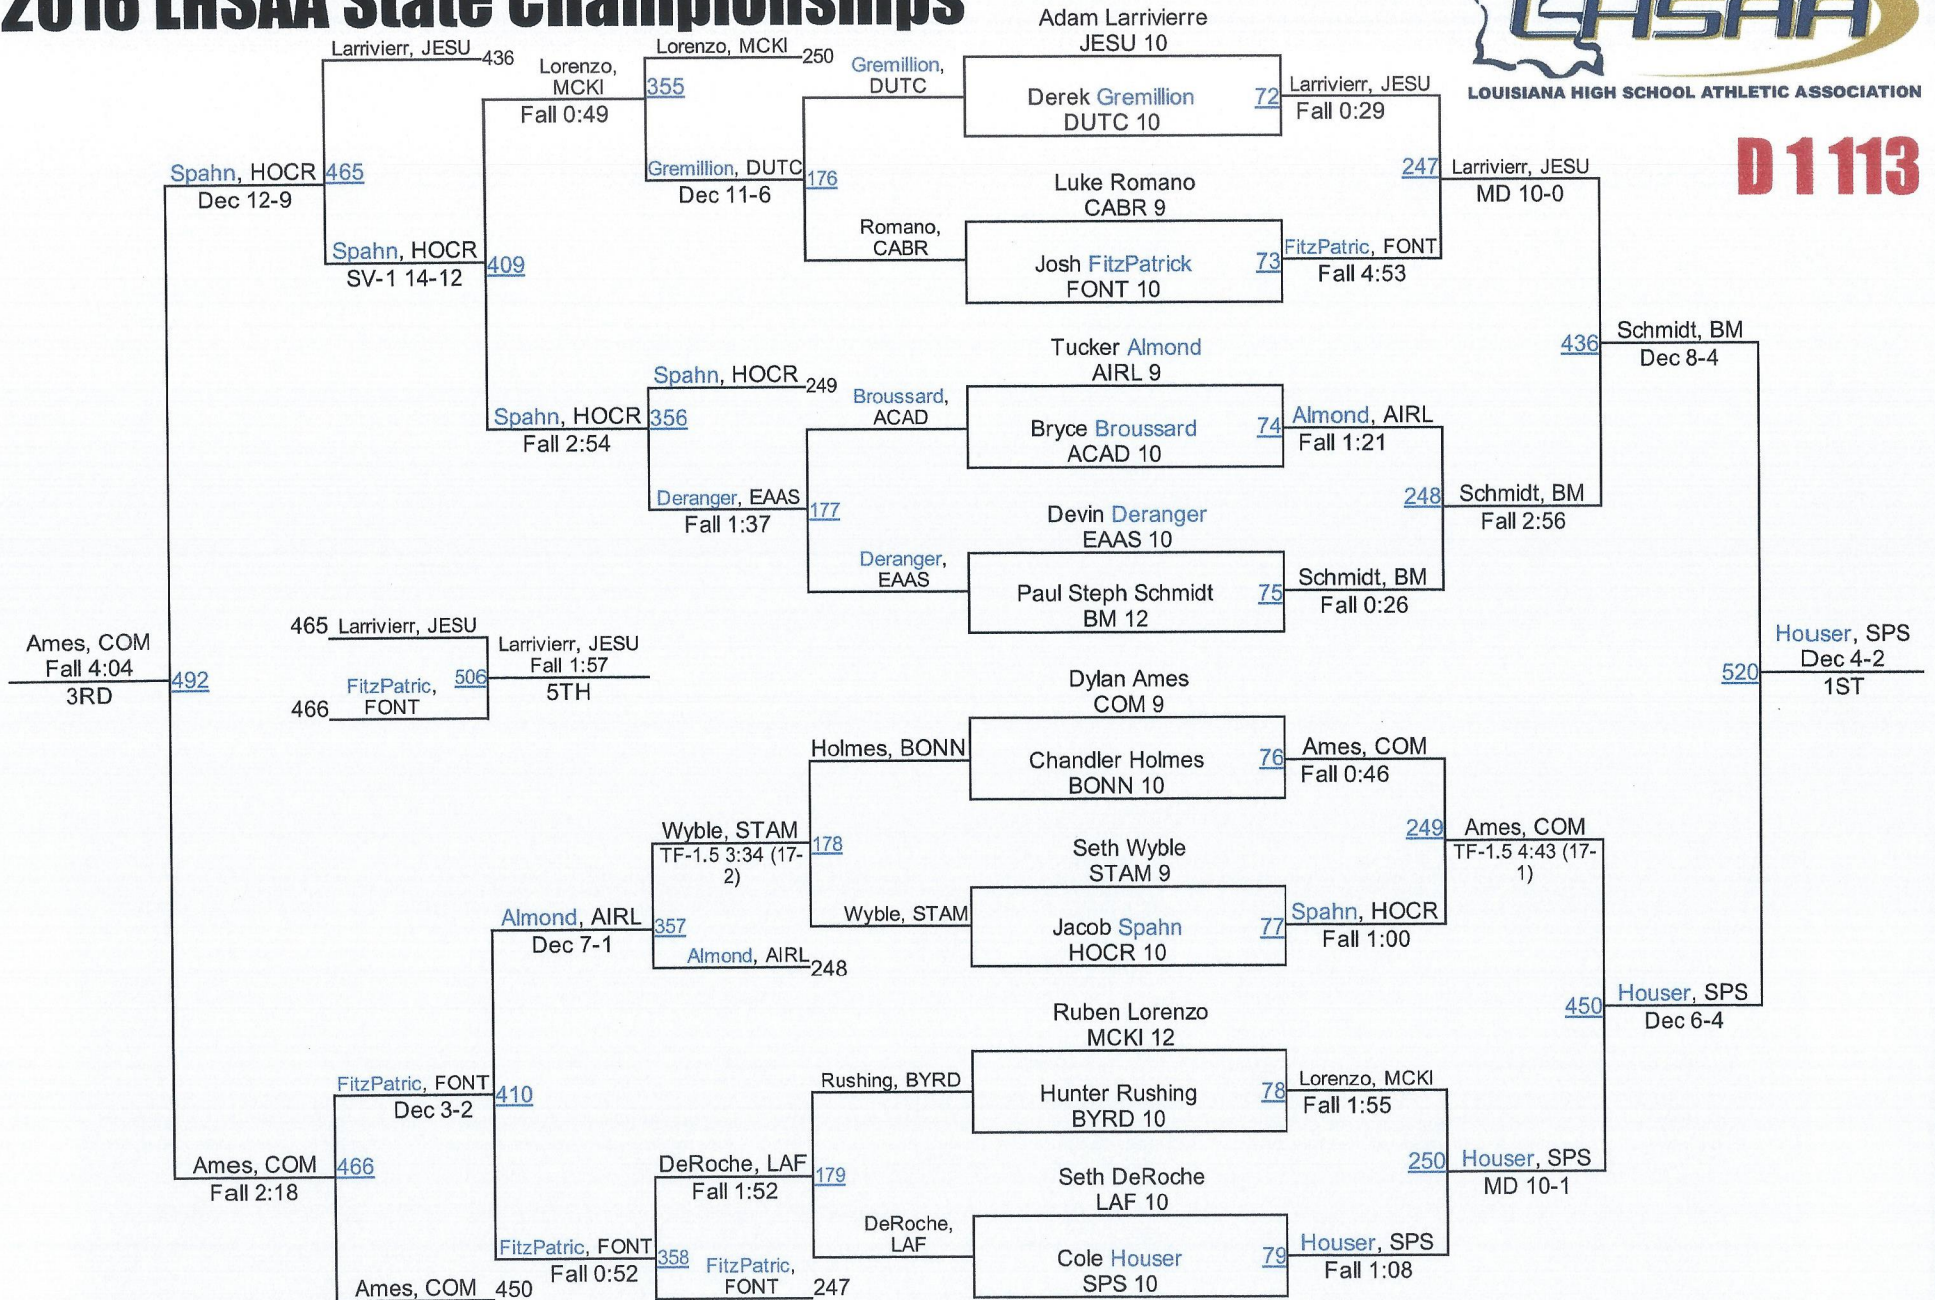

2016 LHSAA State Championships

D 1 113