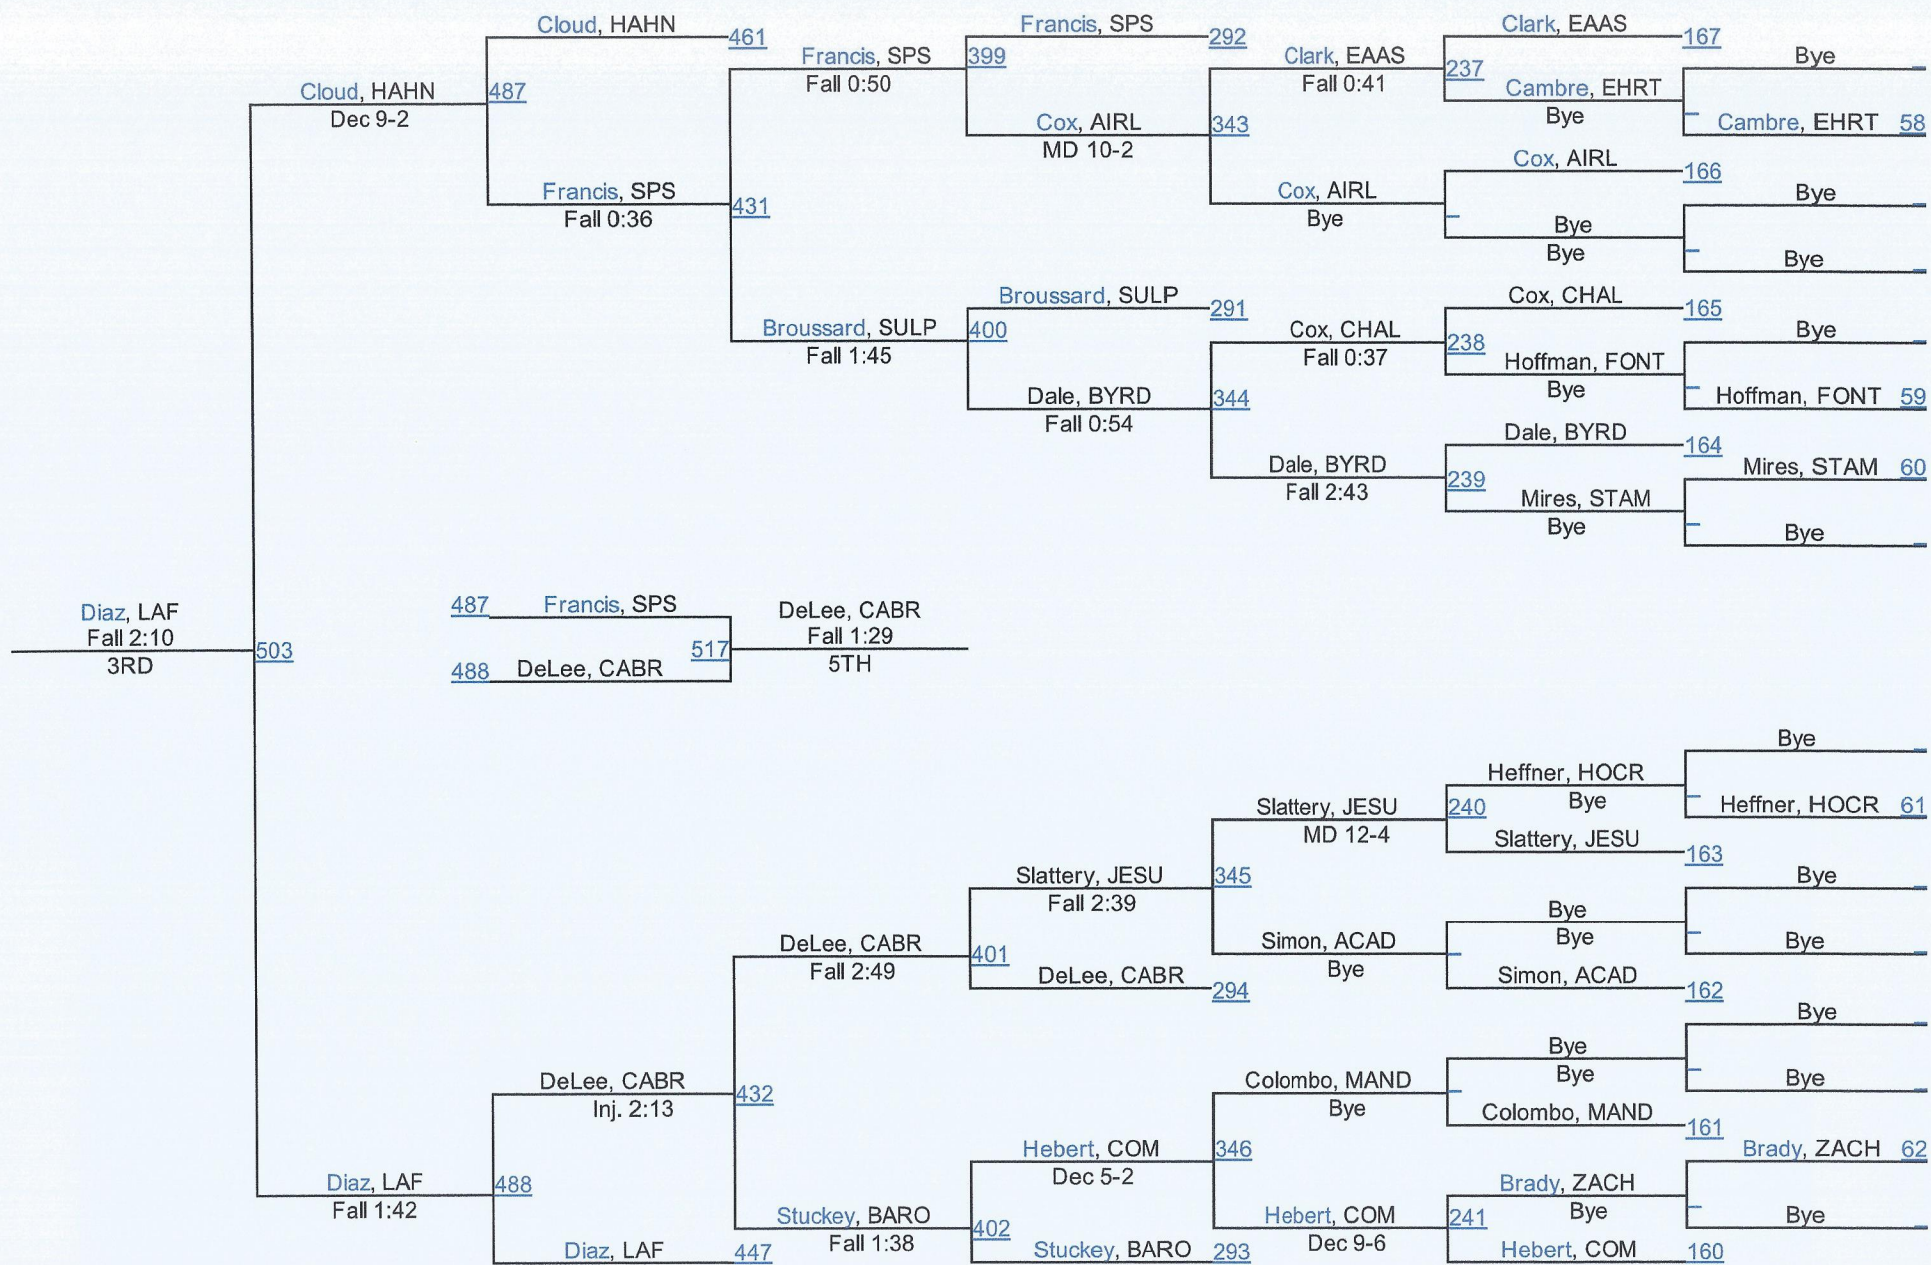

D 1 195

D 1195

2016 LHSAA State Championships

D 1 220

D 1220

2016 LHSAA State Championships

D 1285

D 1285