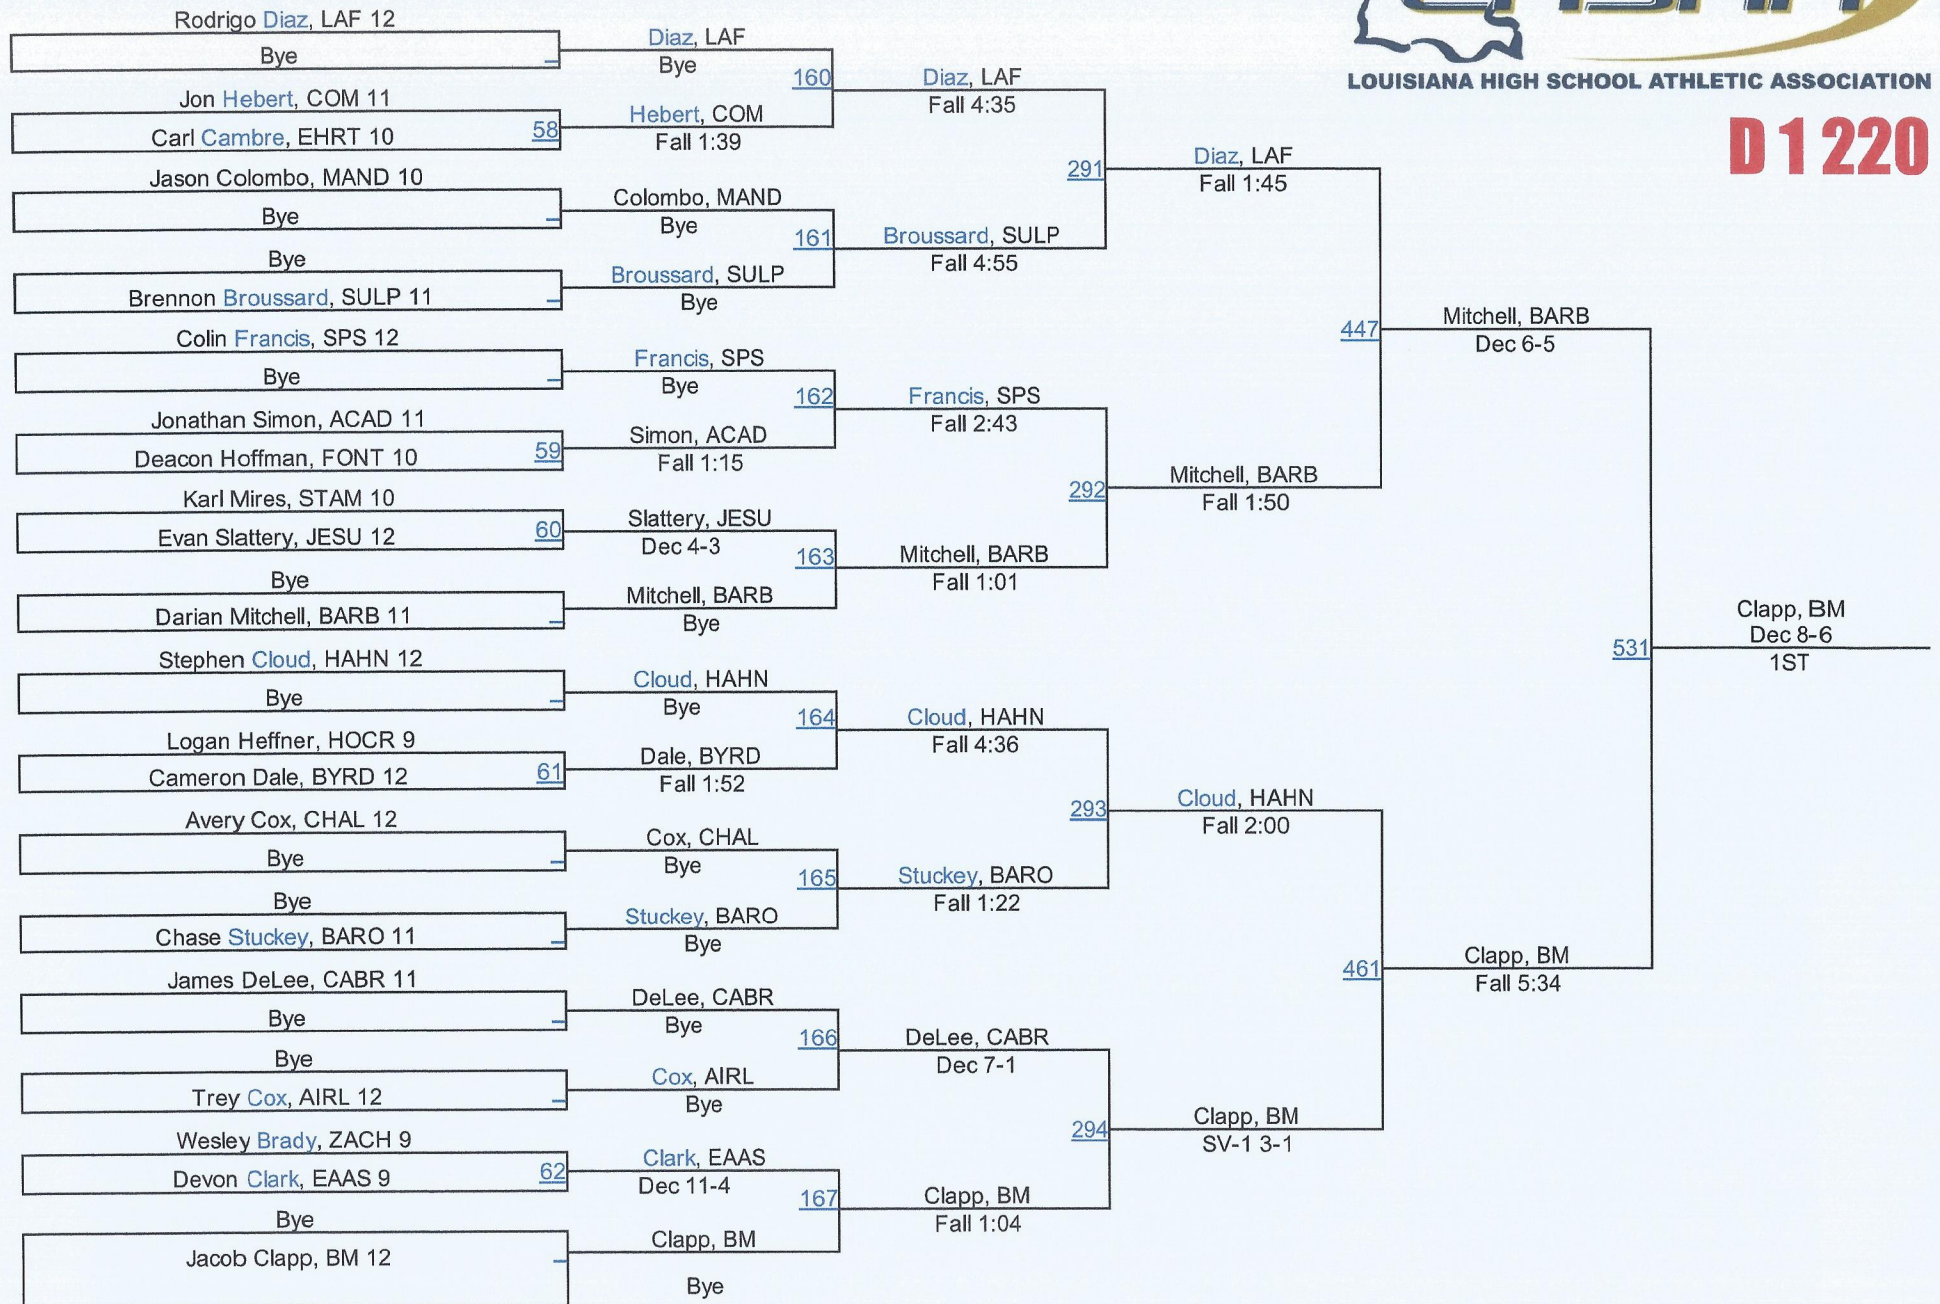

D 1 195

D 1195

2016 LHSAA State Championships

D 1 220

D 1220

2016 LHSAA State Championships

D 1285

D 1285