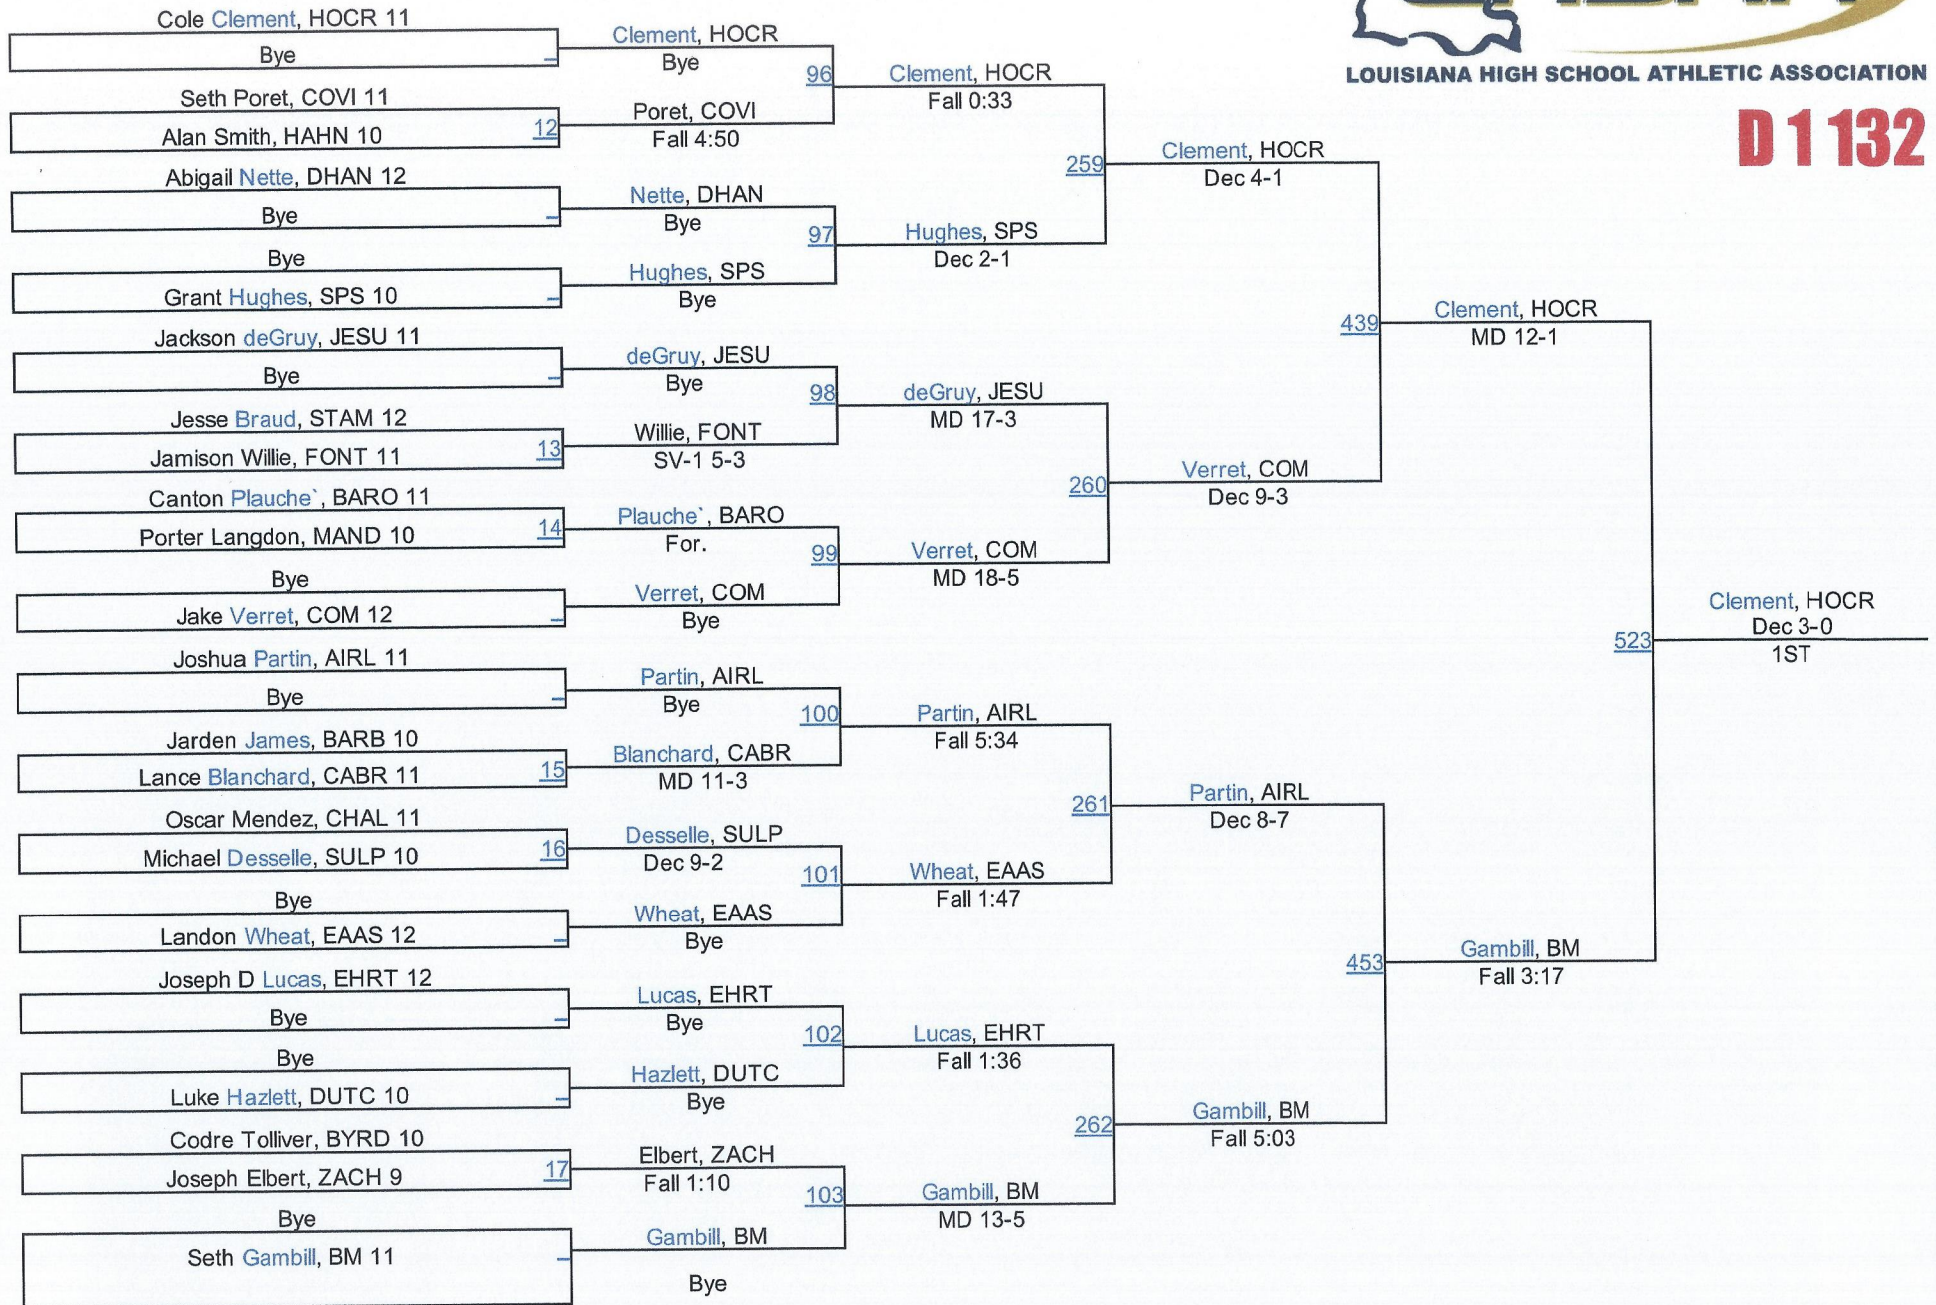

D 1120

2016 LHSAA State Championships

D 1 126

D 1126

2016 LHSAA State Championships

D 1 132

D 1132

2016 LHSAA State Championships