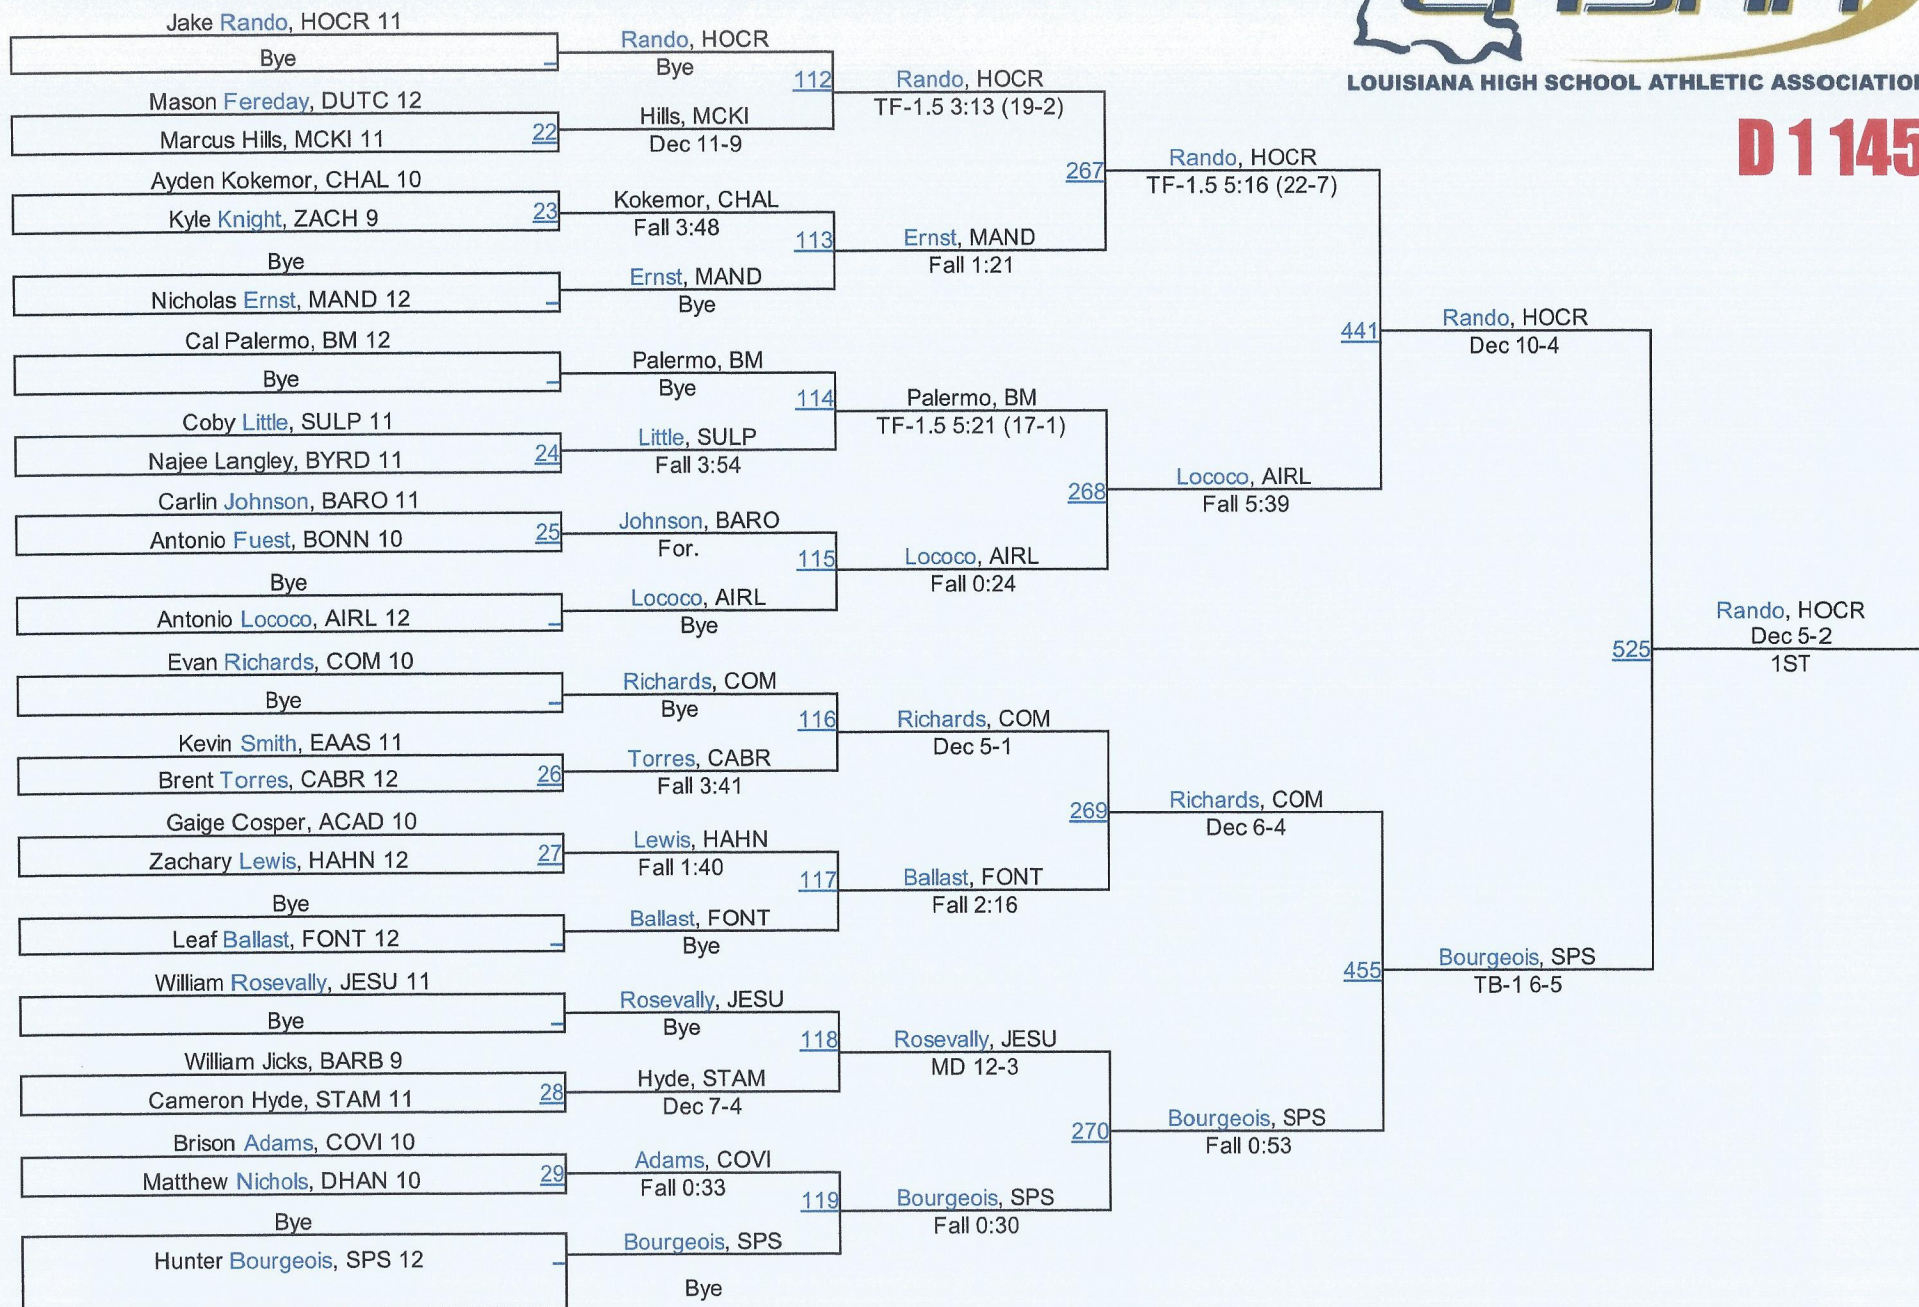

LOUISIANA HIGH SCHOOL ATHLETIC ASSOCIATION

D 1 145