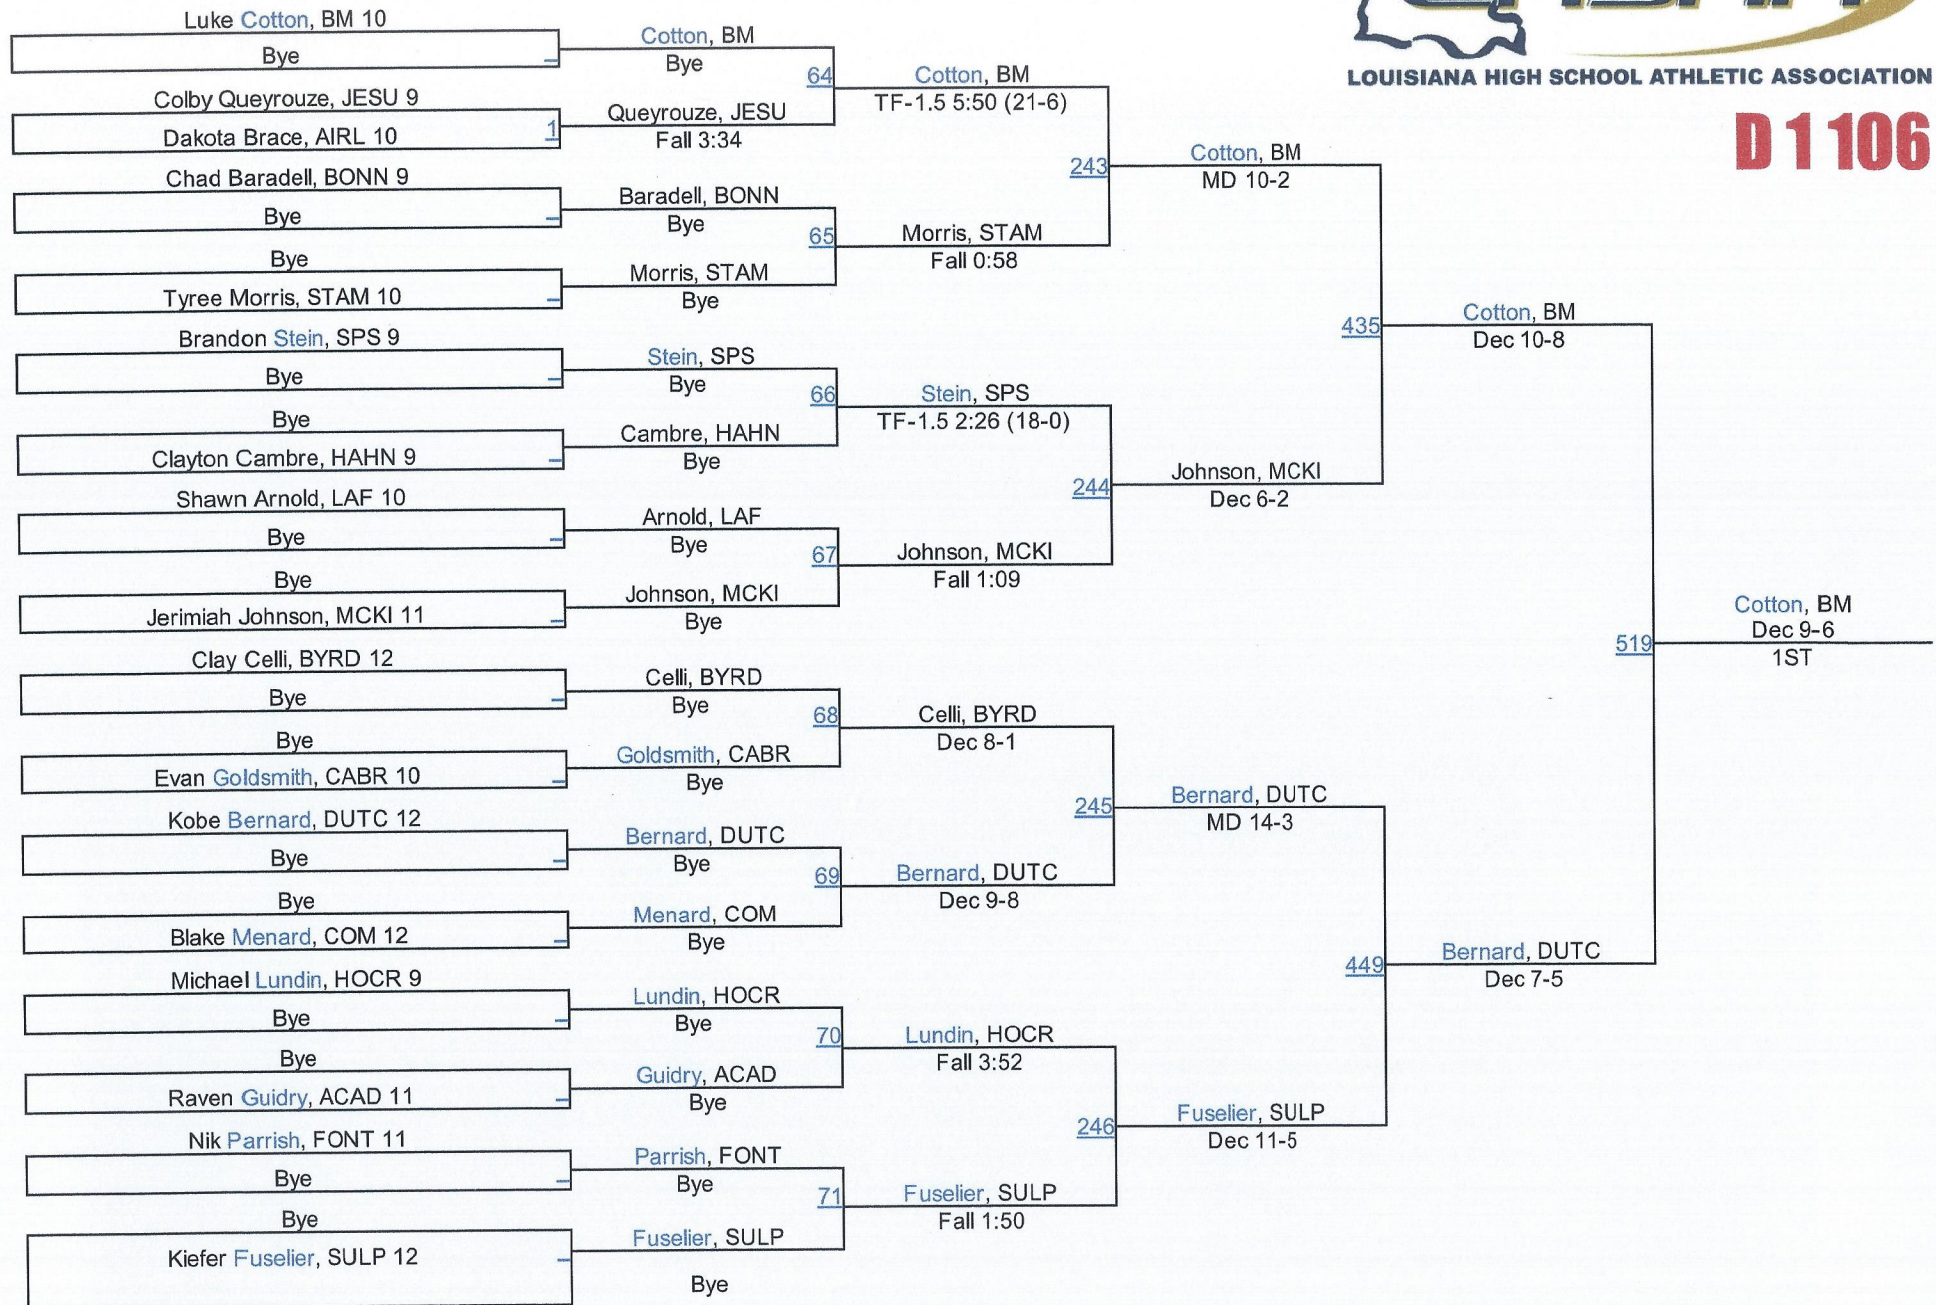

LOUISIANA HIGH SCHOOL ATHLETIC ASSOCIATION

D 1 106