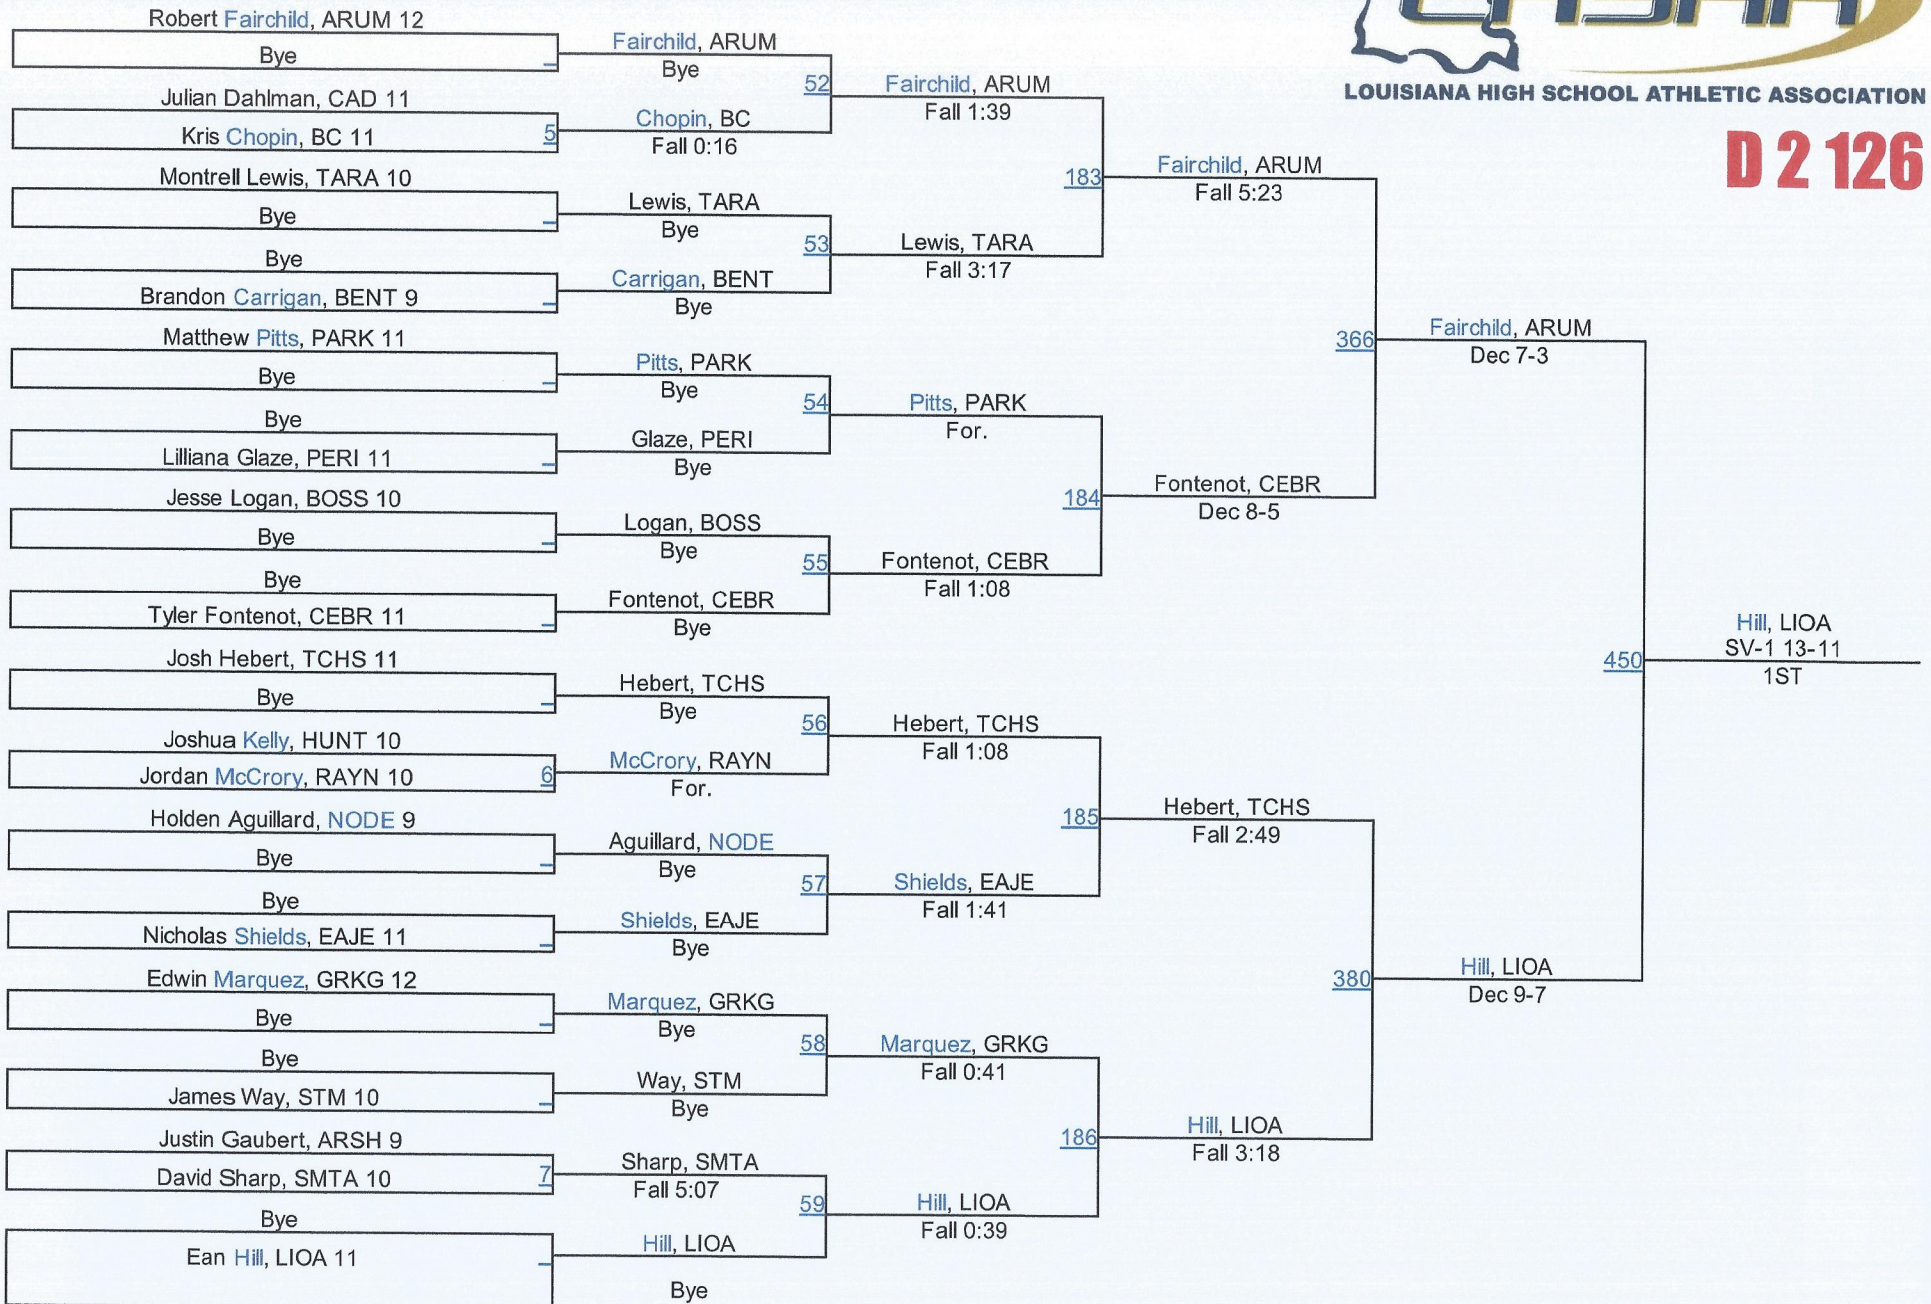

LOUISIANA HIGH SCHOOL ATHLETIC ASSOCIATION

D 2 126