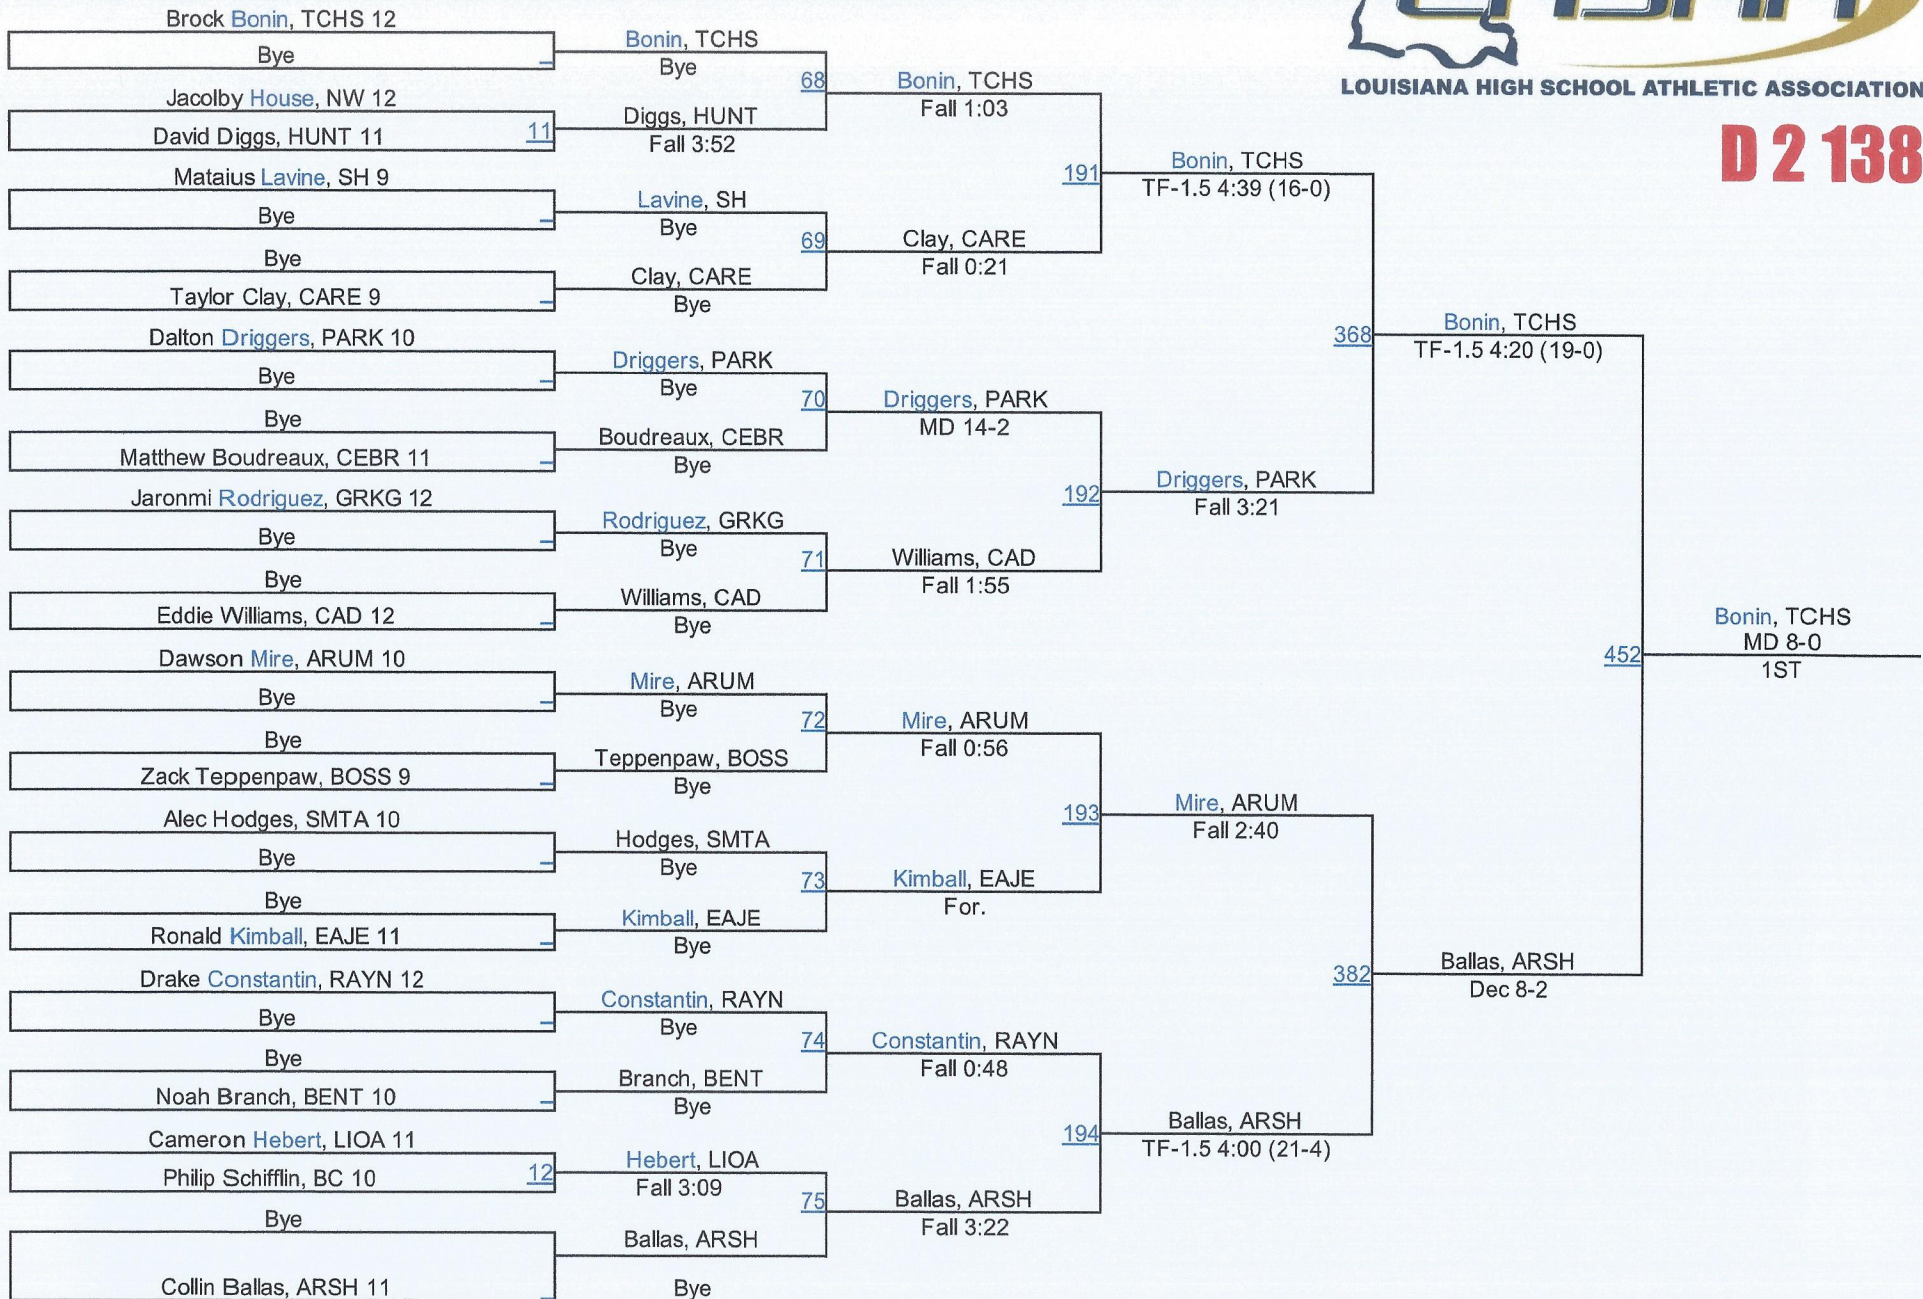

2016 LHSAA State Championships

D 2 138