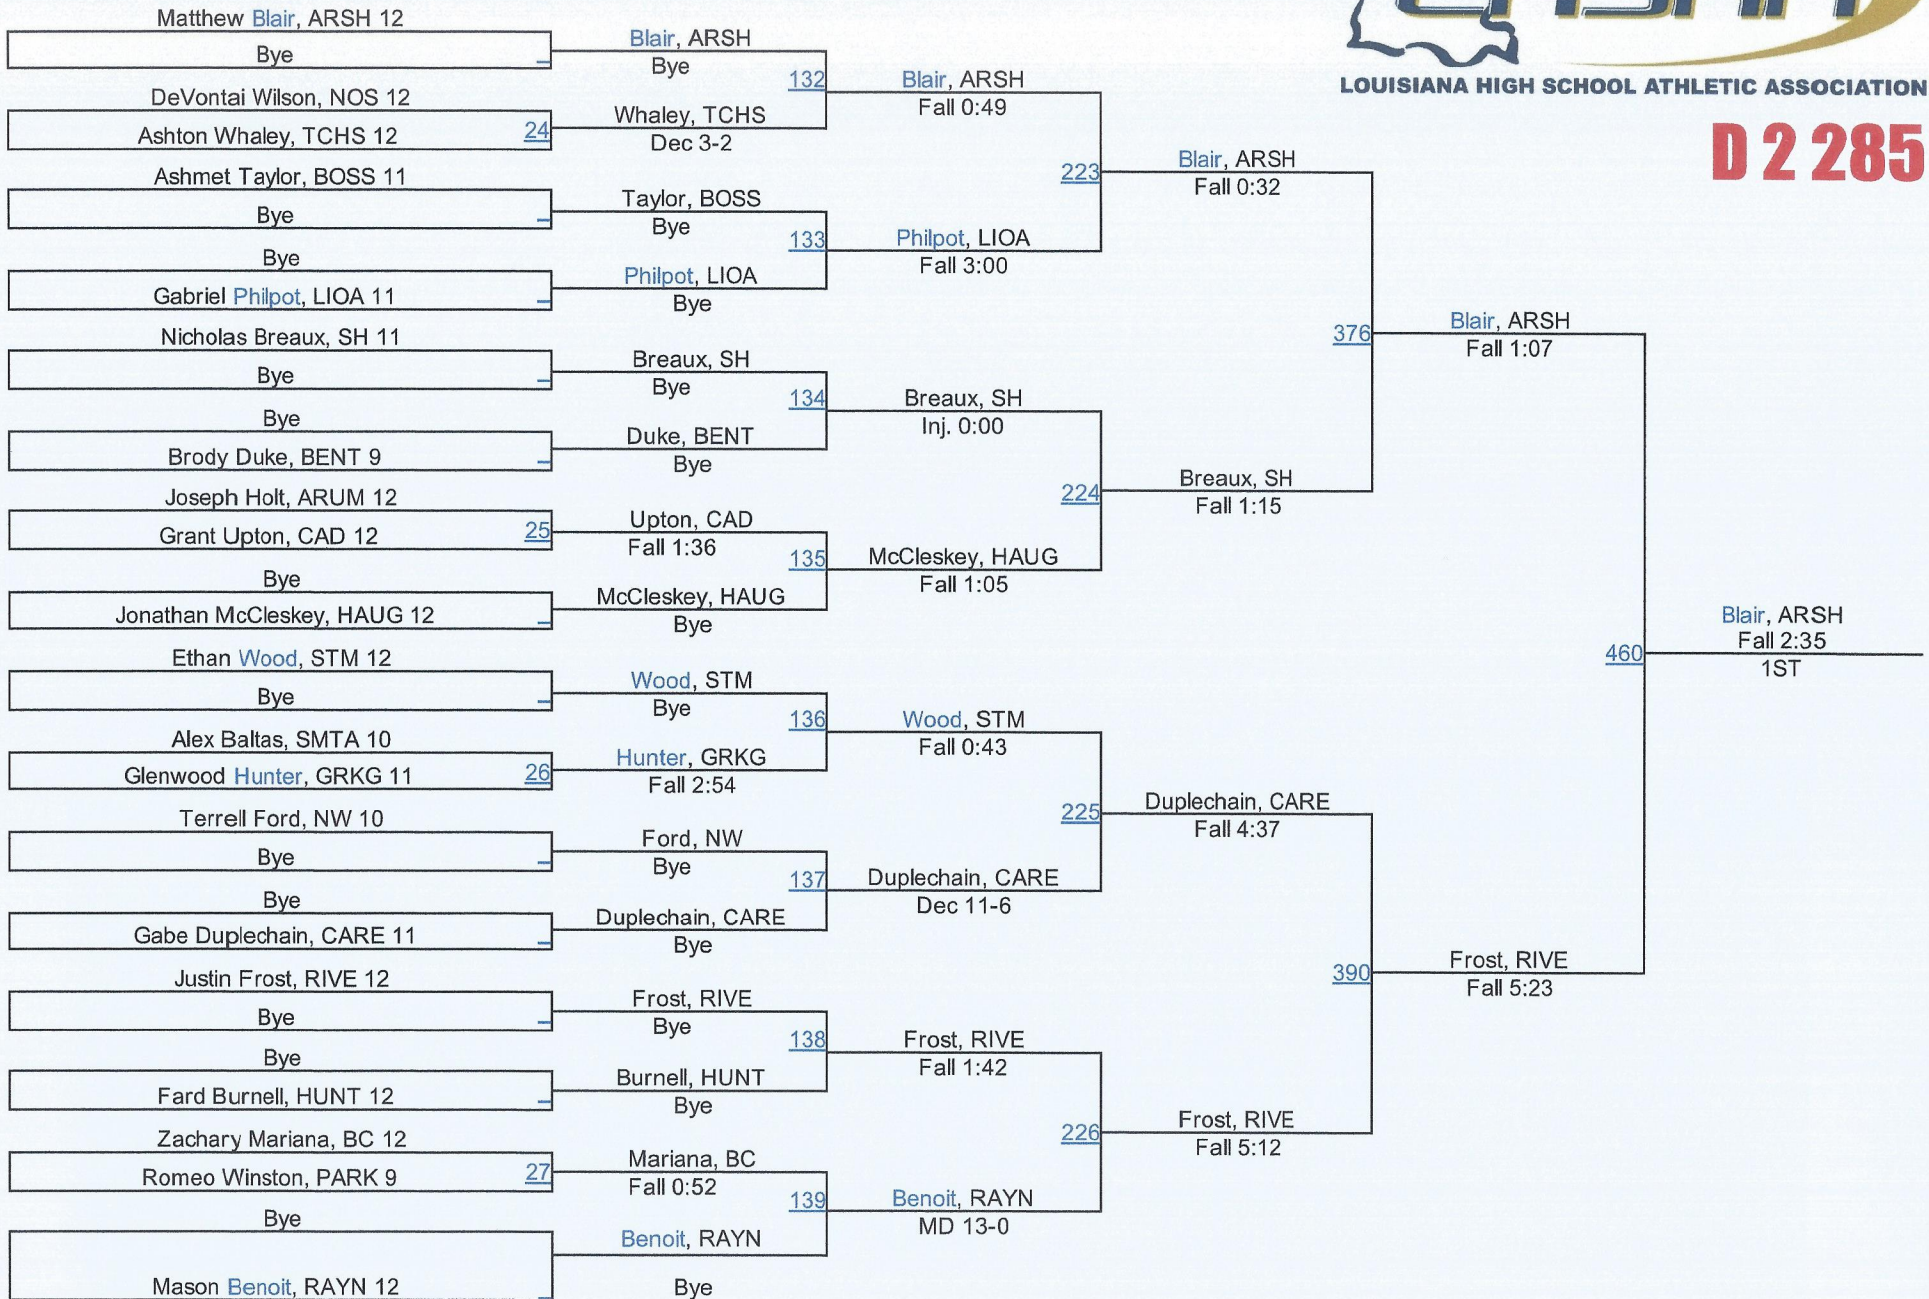

2016 LHSAA State Championships

D 2 285