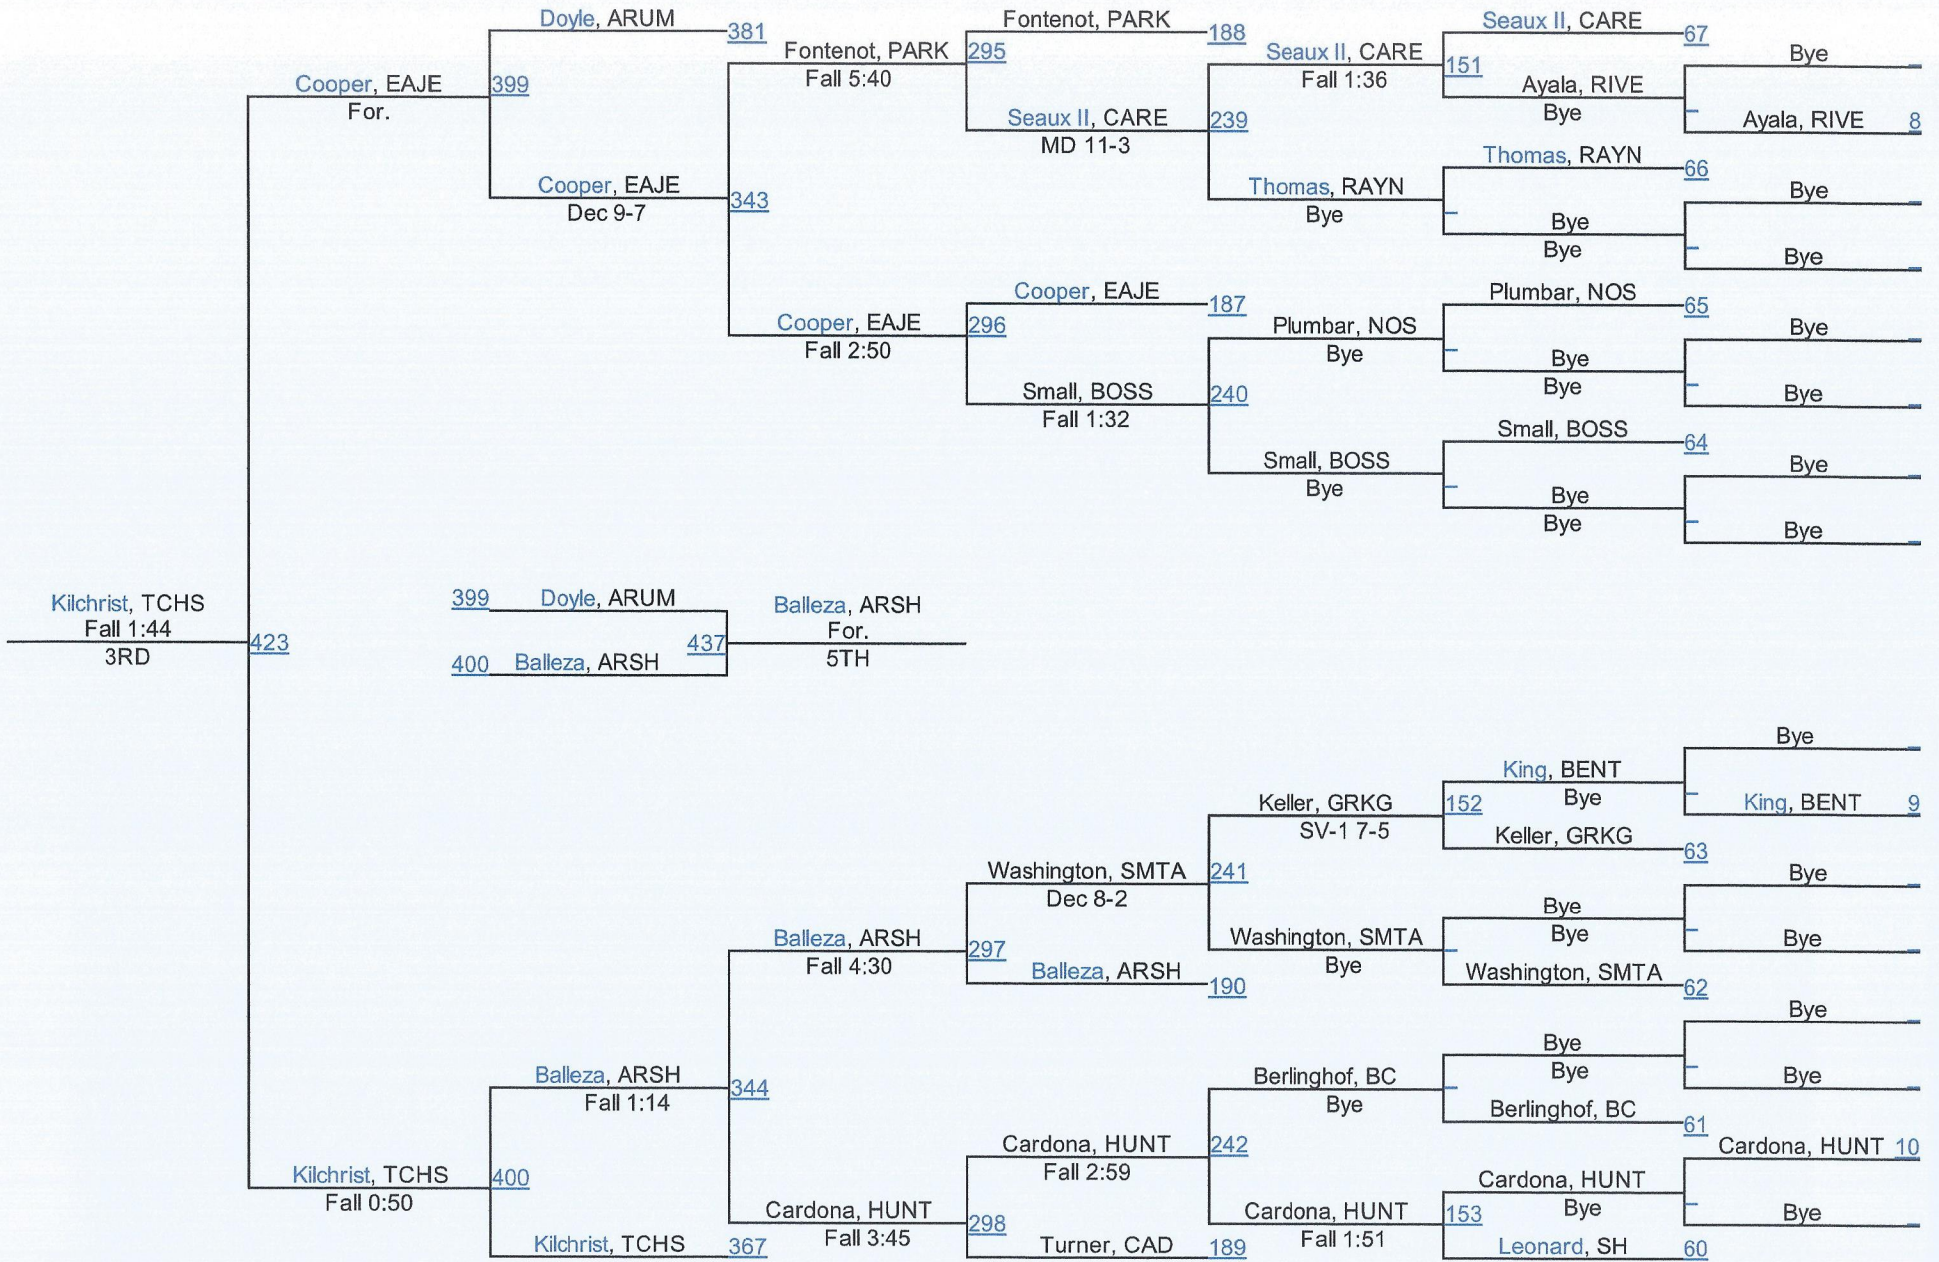

D 2 126

D 2120

D 2 126

2016 LHSAA State Championships

LOUISIANA HIGH SCHOOL ATHLETIC ASSOCIATION

D 2 132

D 2132

2016 LHSAA State Championships