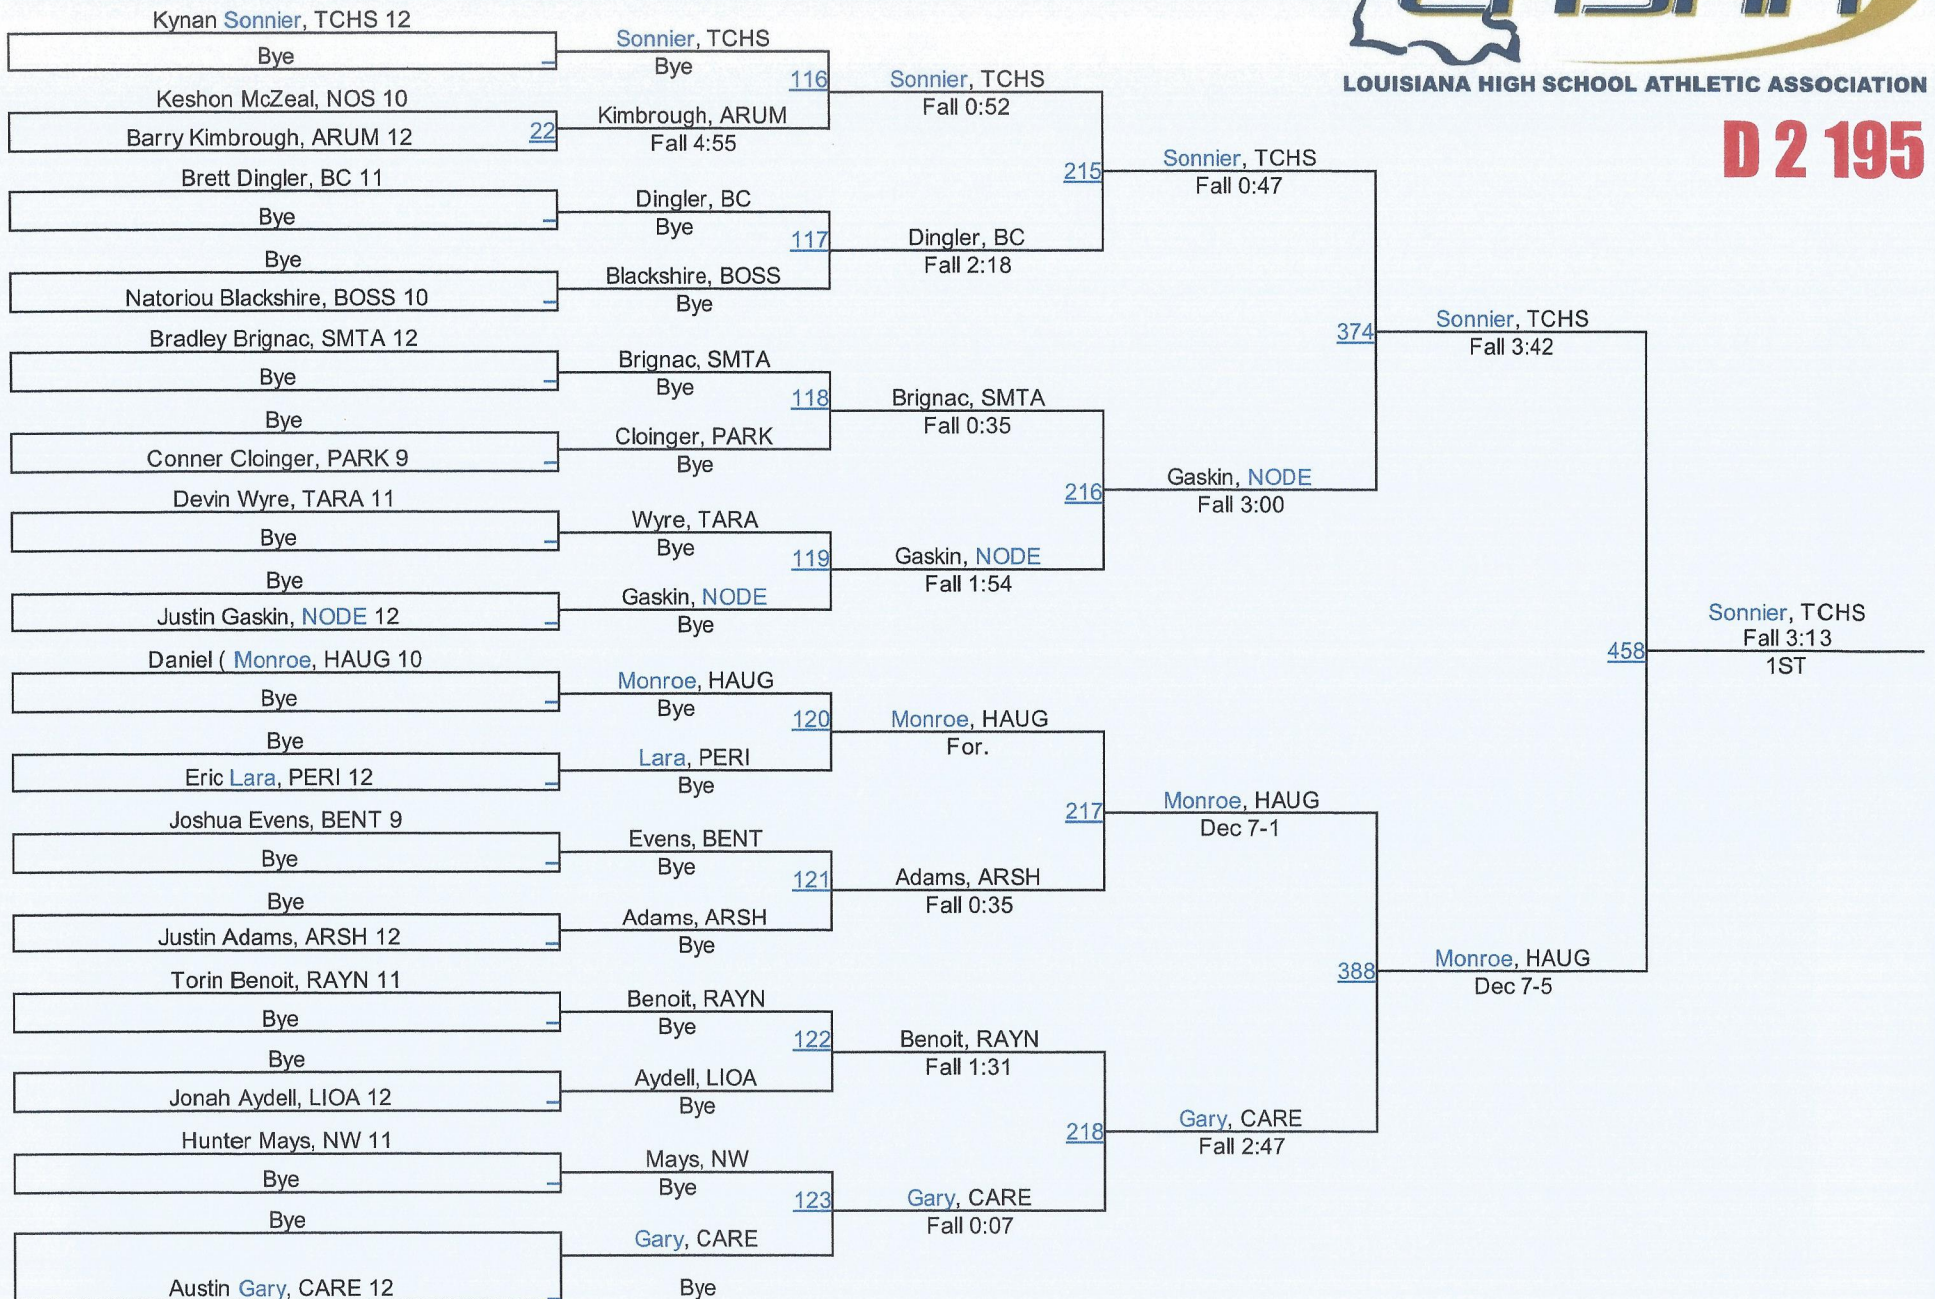

D 2 182

2016 LHSAA State Championships

D 2 195

D 2195

2016 LHSAA State Championships

D 2 220

D 2 220

2016 LHSAA State Championships