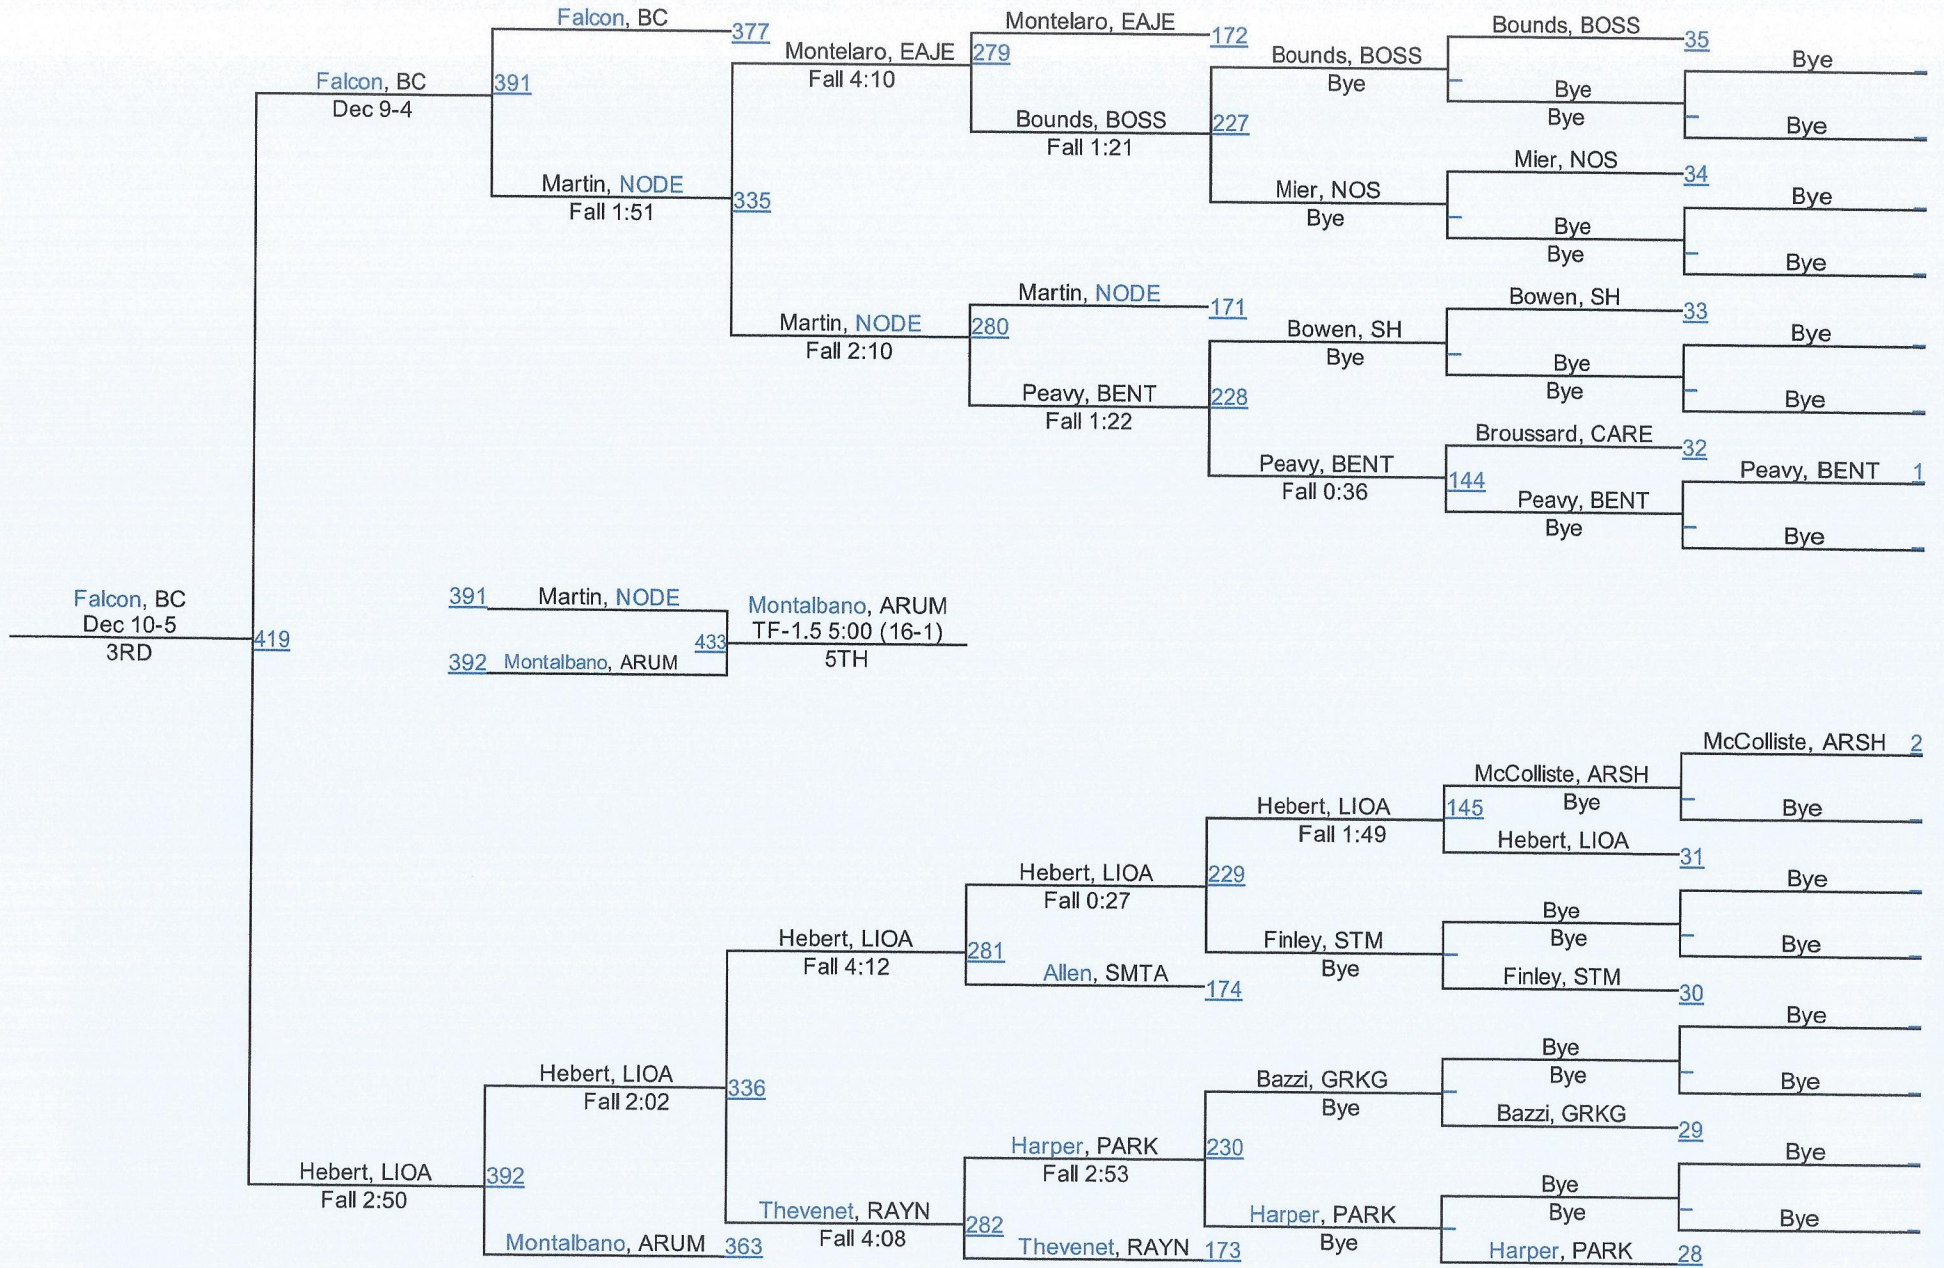

2016 LHSAA State Championships

LOUISIANA HIGH SCHOOL ATHLETIC ASSOCIATION

D 2 106

D 2 106

2016 LHSAA State Championships

D 2 113

2016 LHSAA State Championships

LOUISIANA HIGH SCHOOL ATHLETIC ASSOCIATION