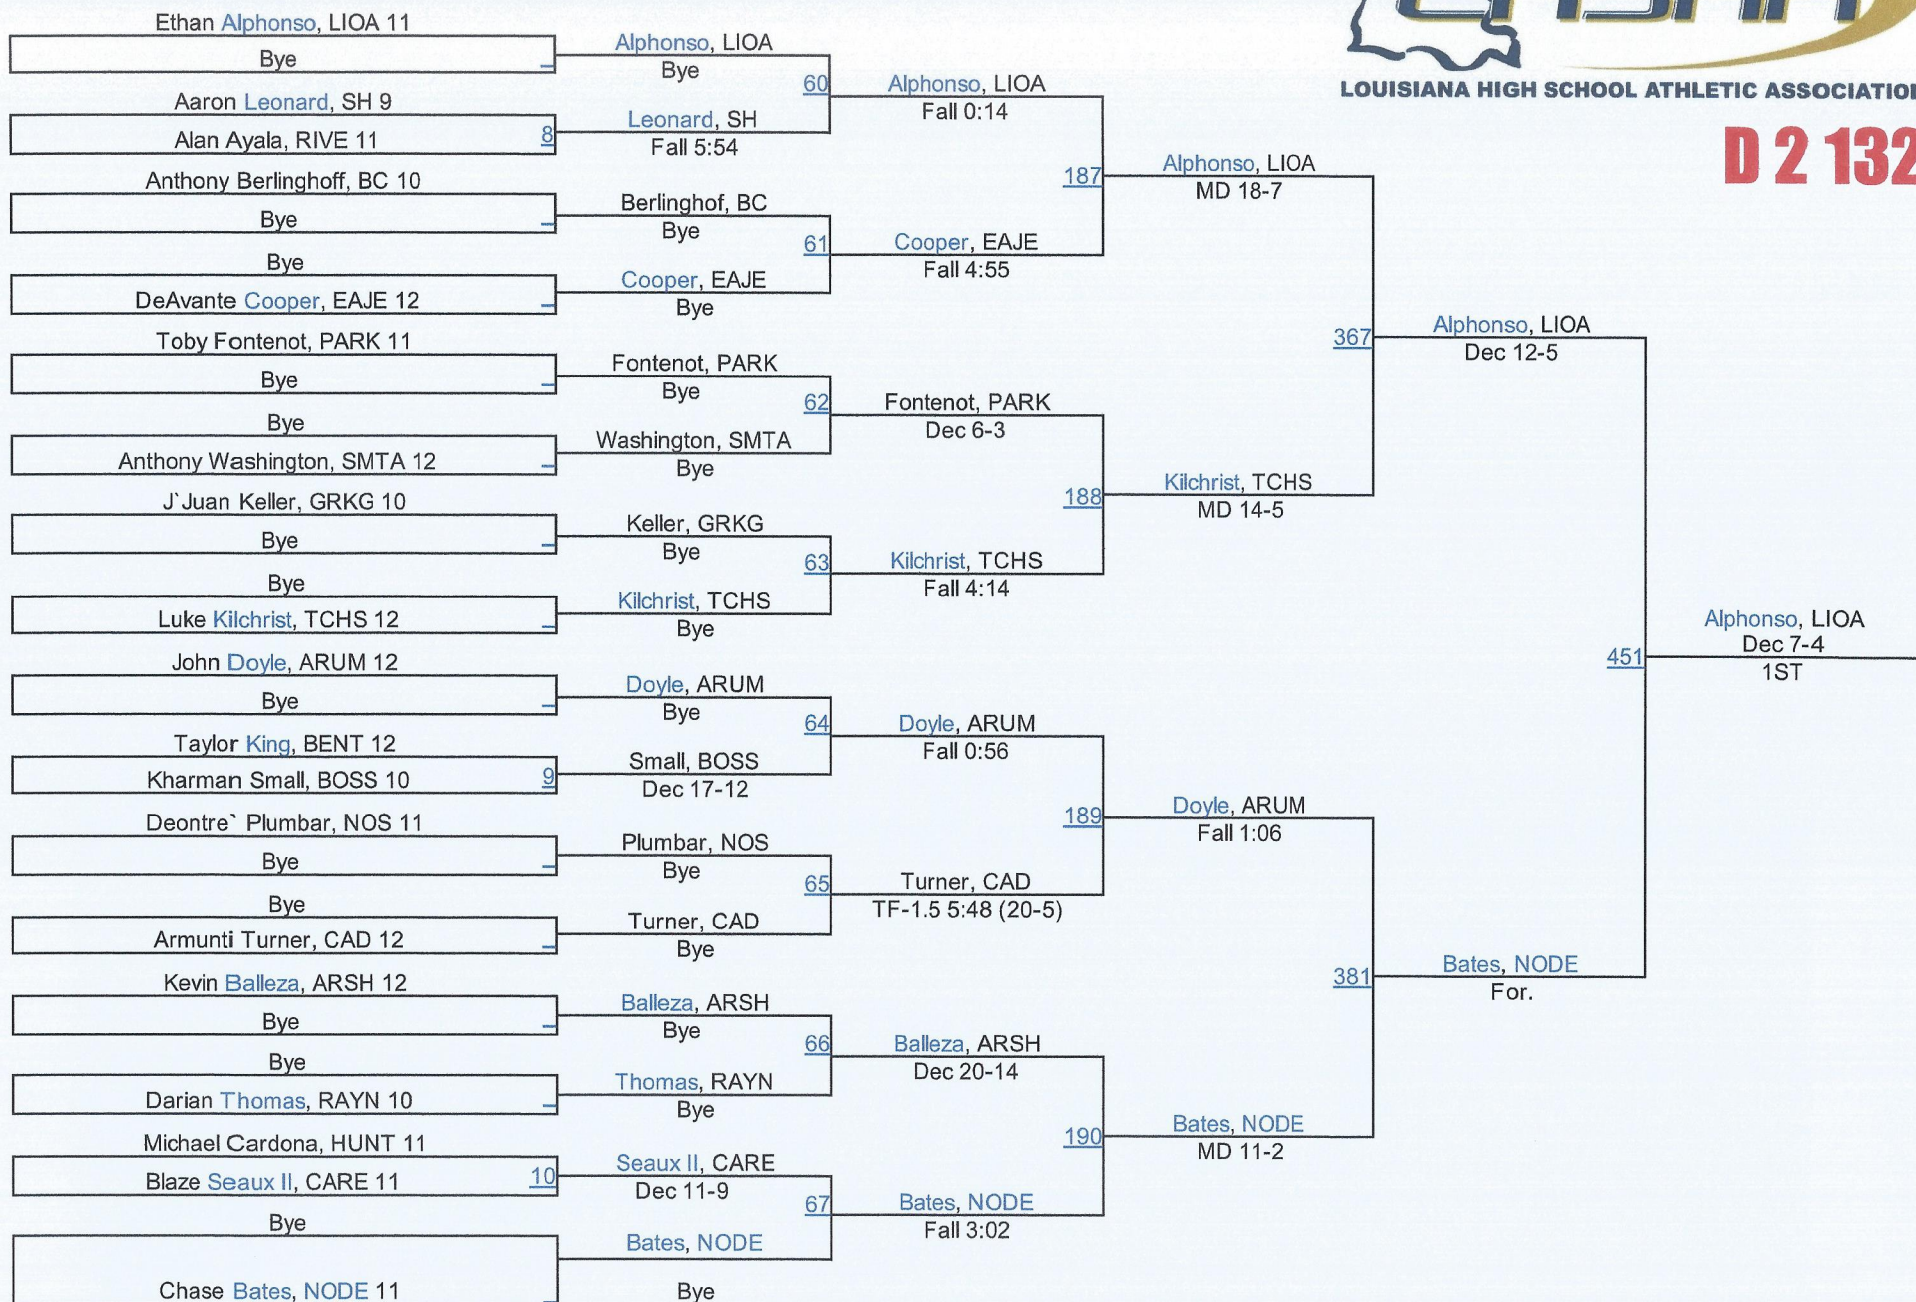

D 2 126

D 2120

D 2 126

2016 LHSAA State Championships

LOUISIANA HIGH SCHOOL ATHLETIC ASSOCIATION

D 2 132

D 2132

2016 LHSAA State Championships