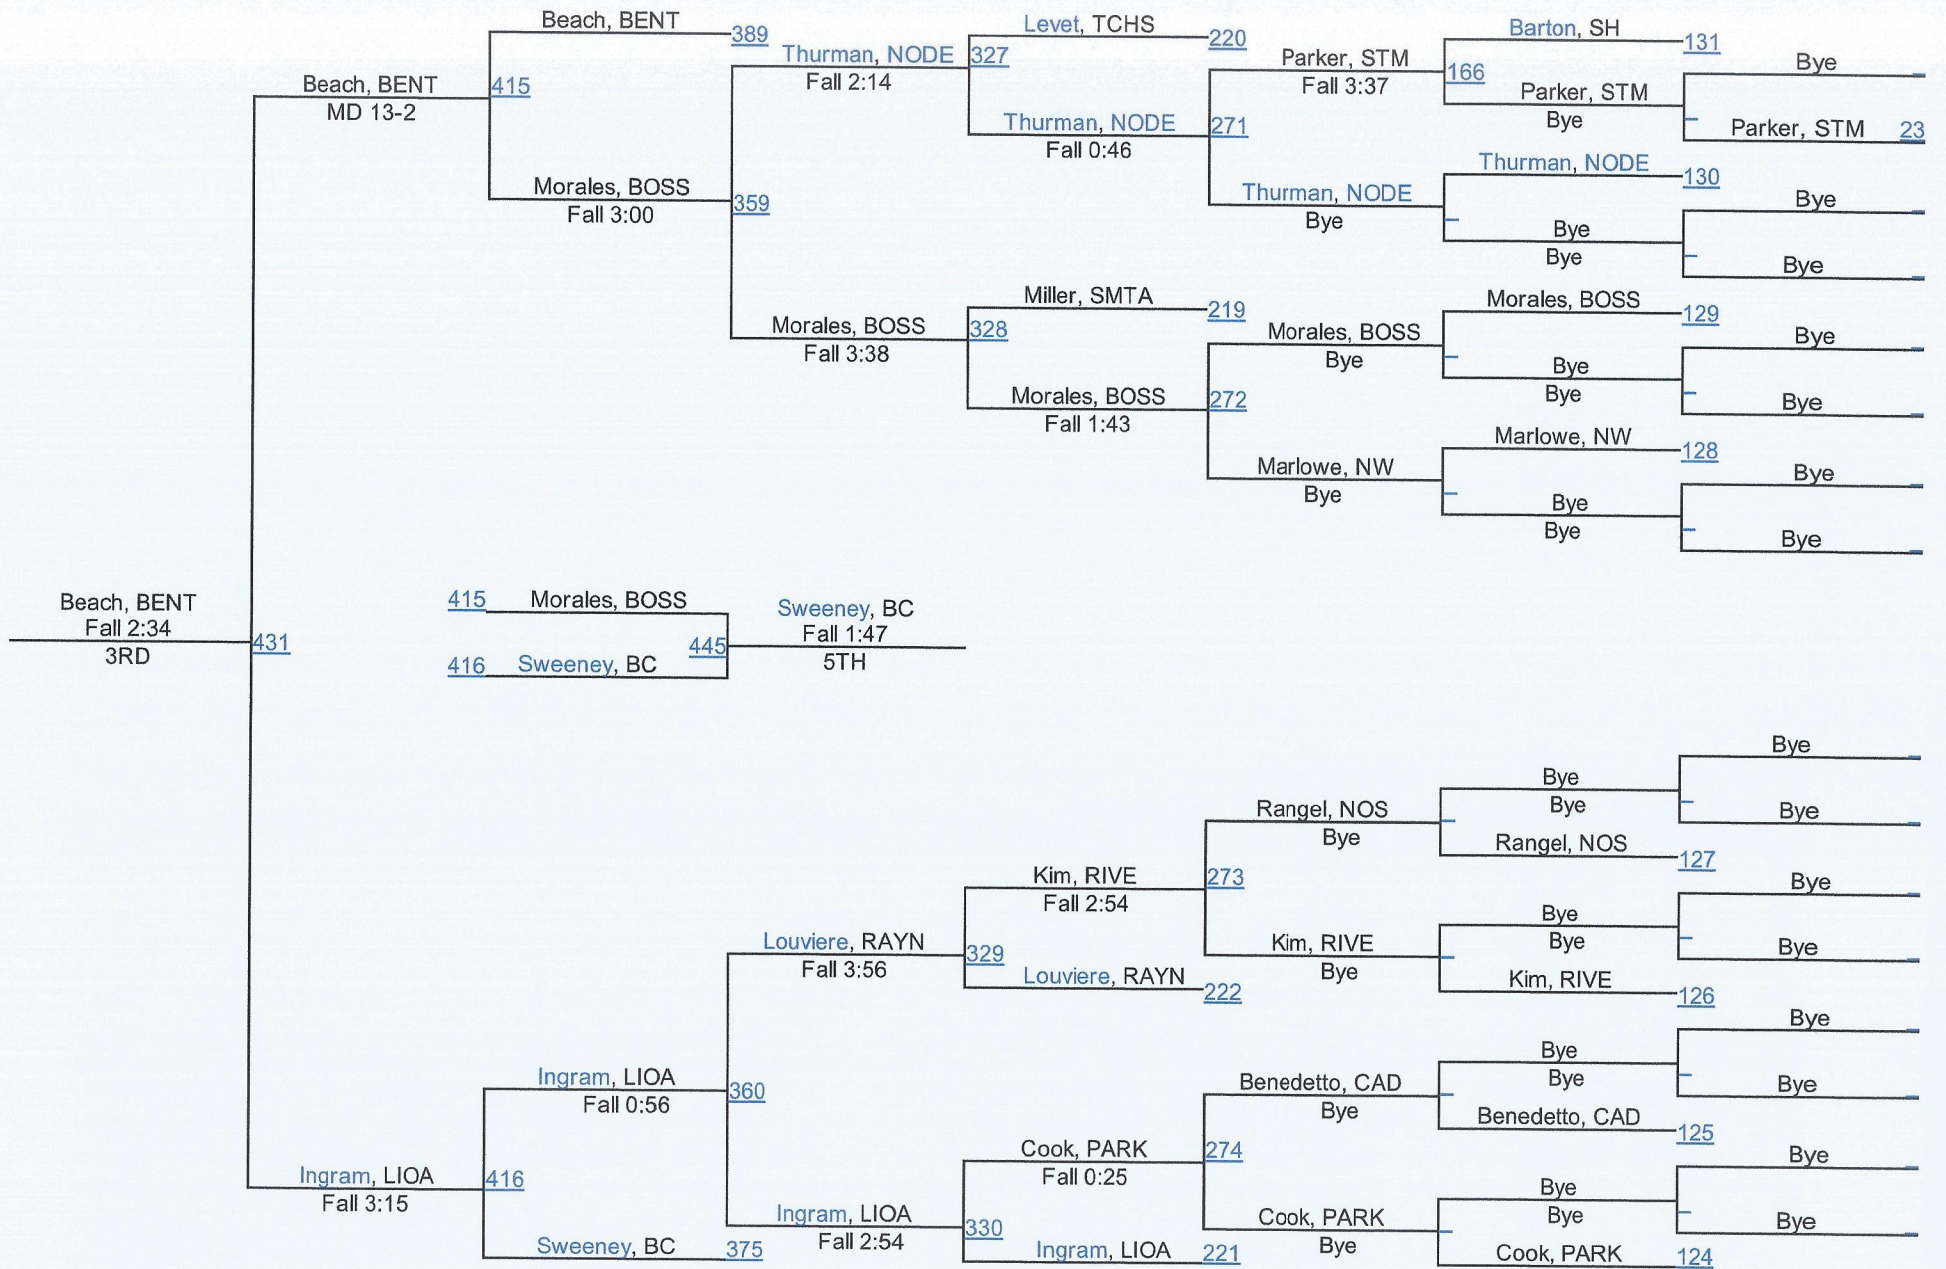

D 2 182

2016 LHSAA State Championships

D 2 195

D 2195

2016 LHSAA State Championships

D 2 220

D 2 220

2016 LHSAA State Championships