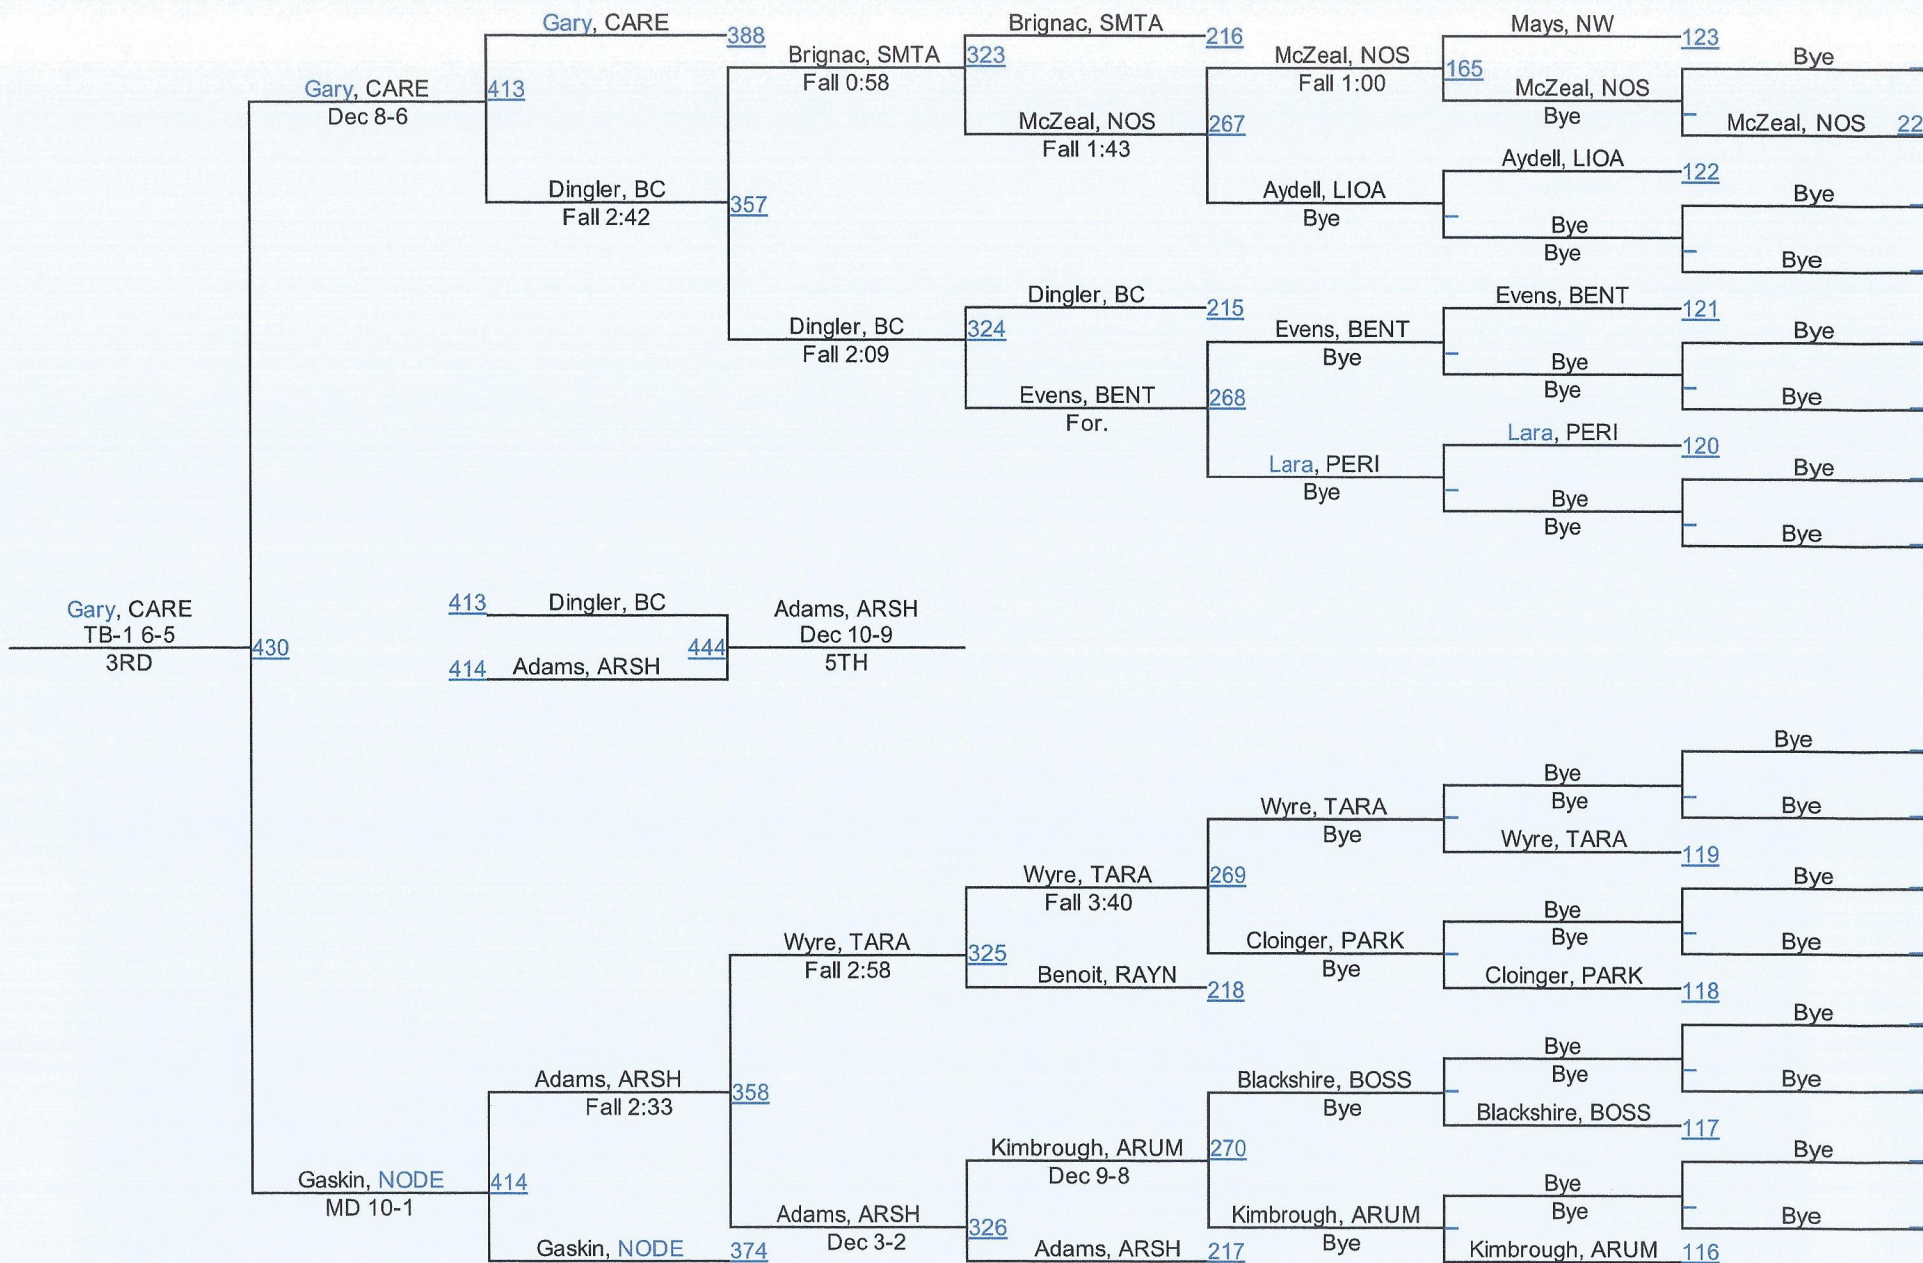

D 2 182

2016 LHSAA State Championships

D 2 195

D 2195

2016 LHSAA State Championships

D 2 220

D 2 220

2016 LHSAA State Championships