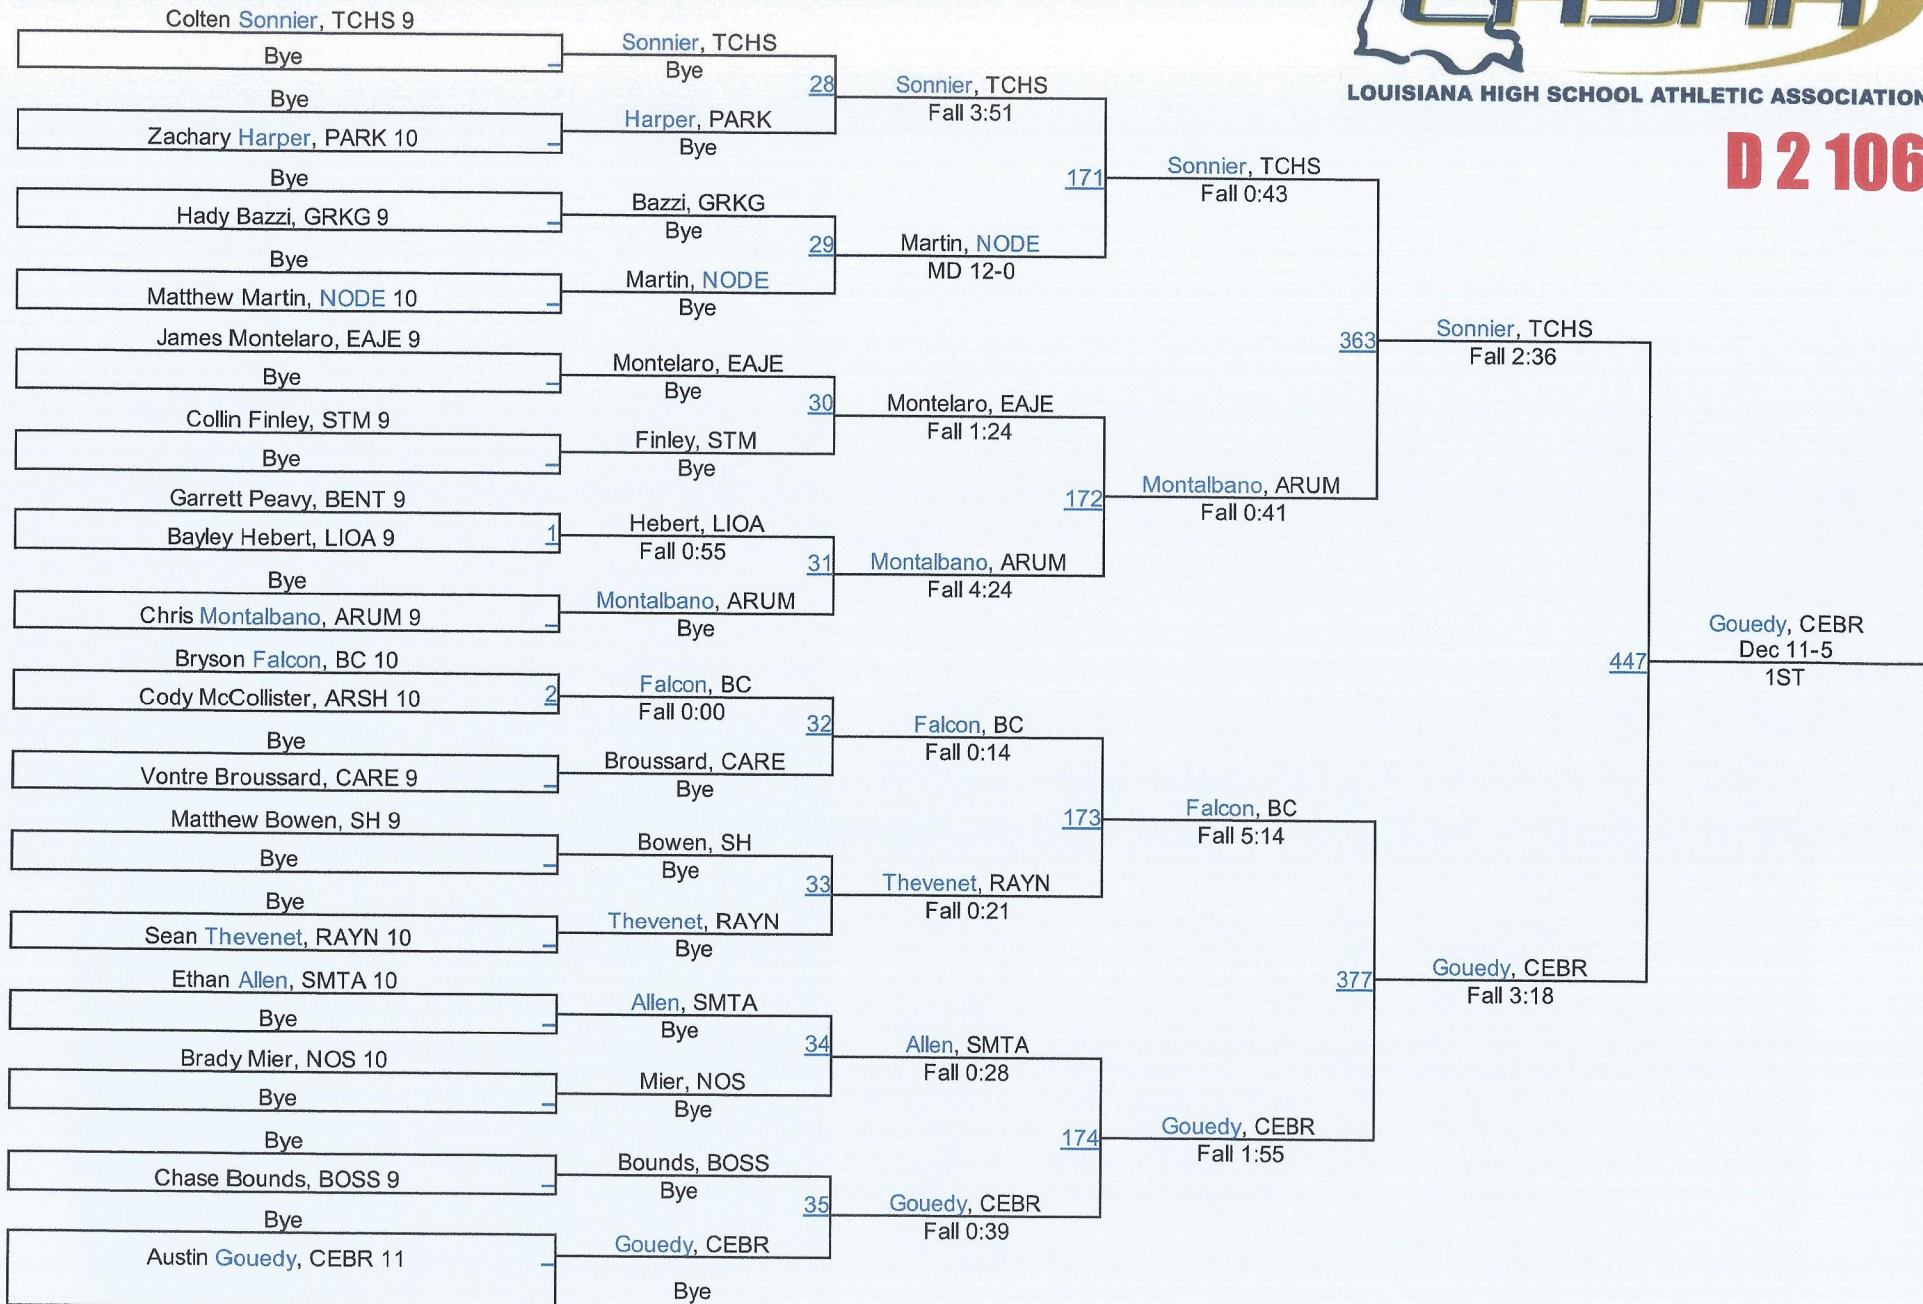

2016 LHSAA State Championships

LOUISIANA HIGH SCHOOL ATHLETIC ASSOCIATION

D 2 106

D 2 106

2016 LHSAA State Championships

D 2 113

2016 LHSAA State Championships

LOUISIANA HIGH SCHOOL ATHLETIC ASSOCIATION