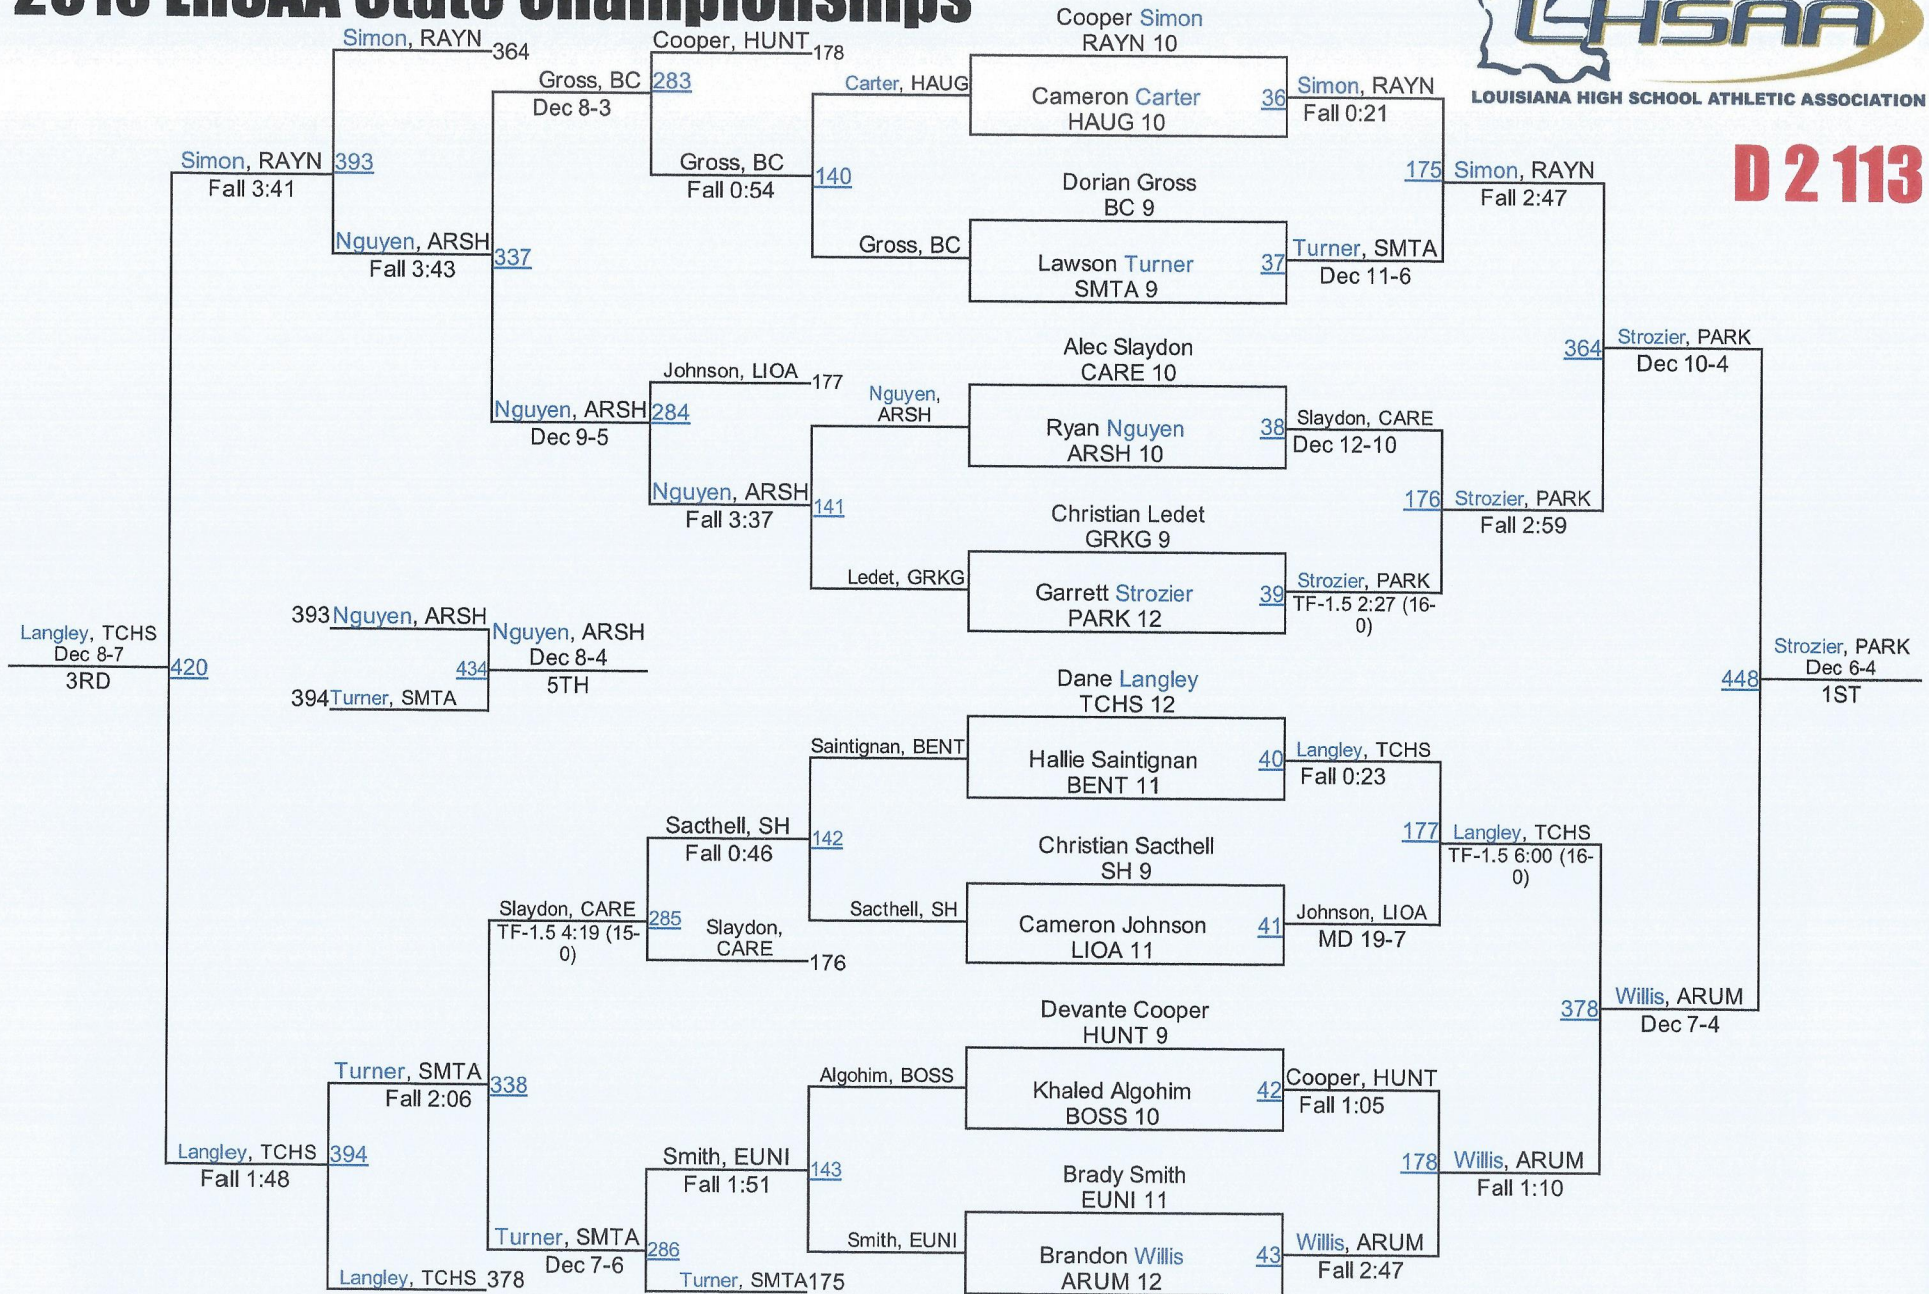

2016 LHSAA State Championships

LOUISIANA HIGH SCHOOL ATHLETIC ASSOCIATION

D 2 106

D 2 106

2016 LHSAA State Championships

D 2 113

2016 LHSAA State Championships

LOUISIANA HIGH SCHOOL ATHLETIC ASSOCIATION