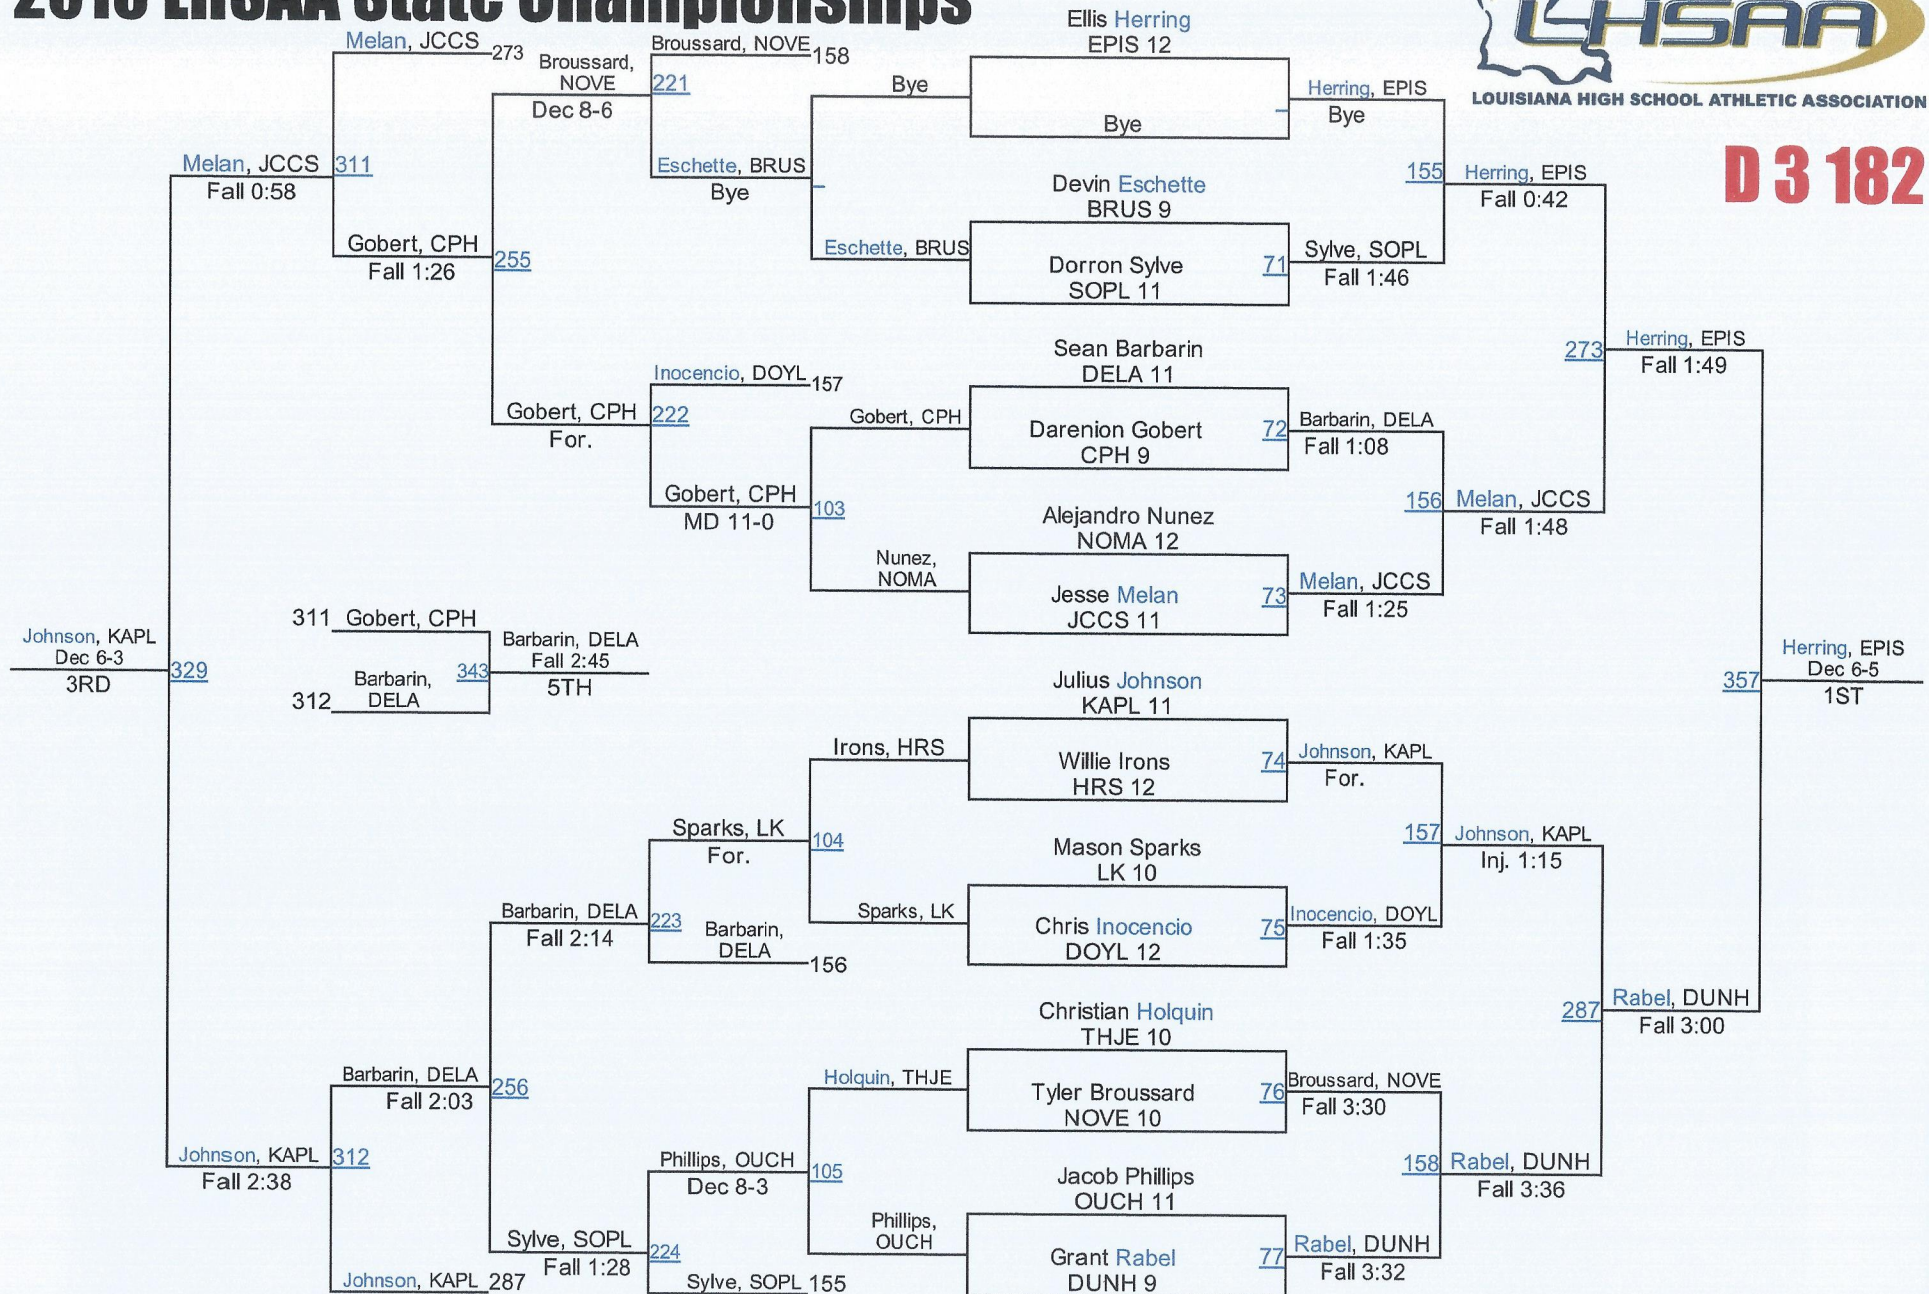

2016 LHSAA State Championships

D 3 182

2016 LHSAA State Championships

D 3 220

2016 LHSAA State Championships

D 3 285