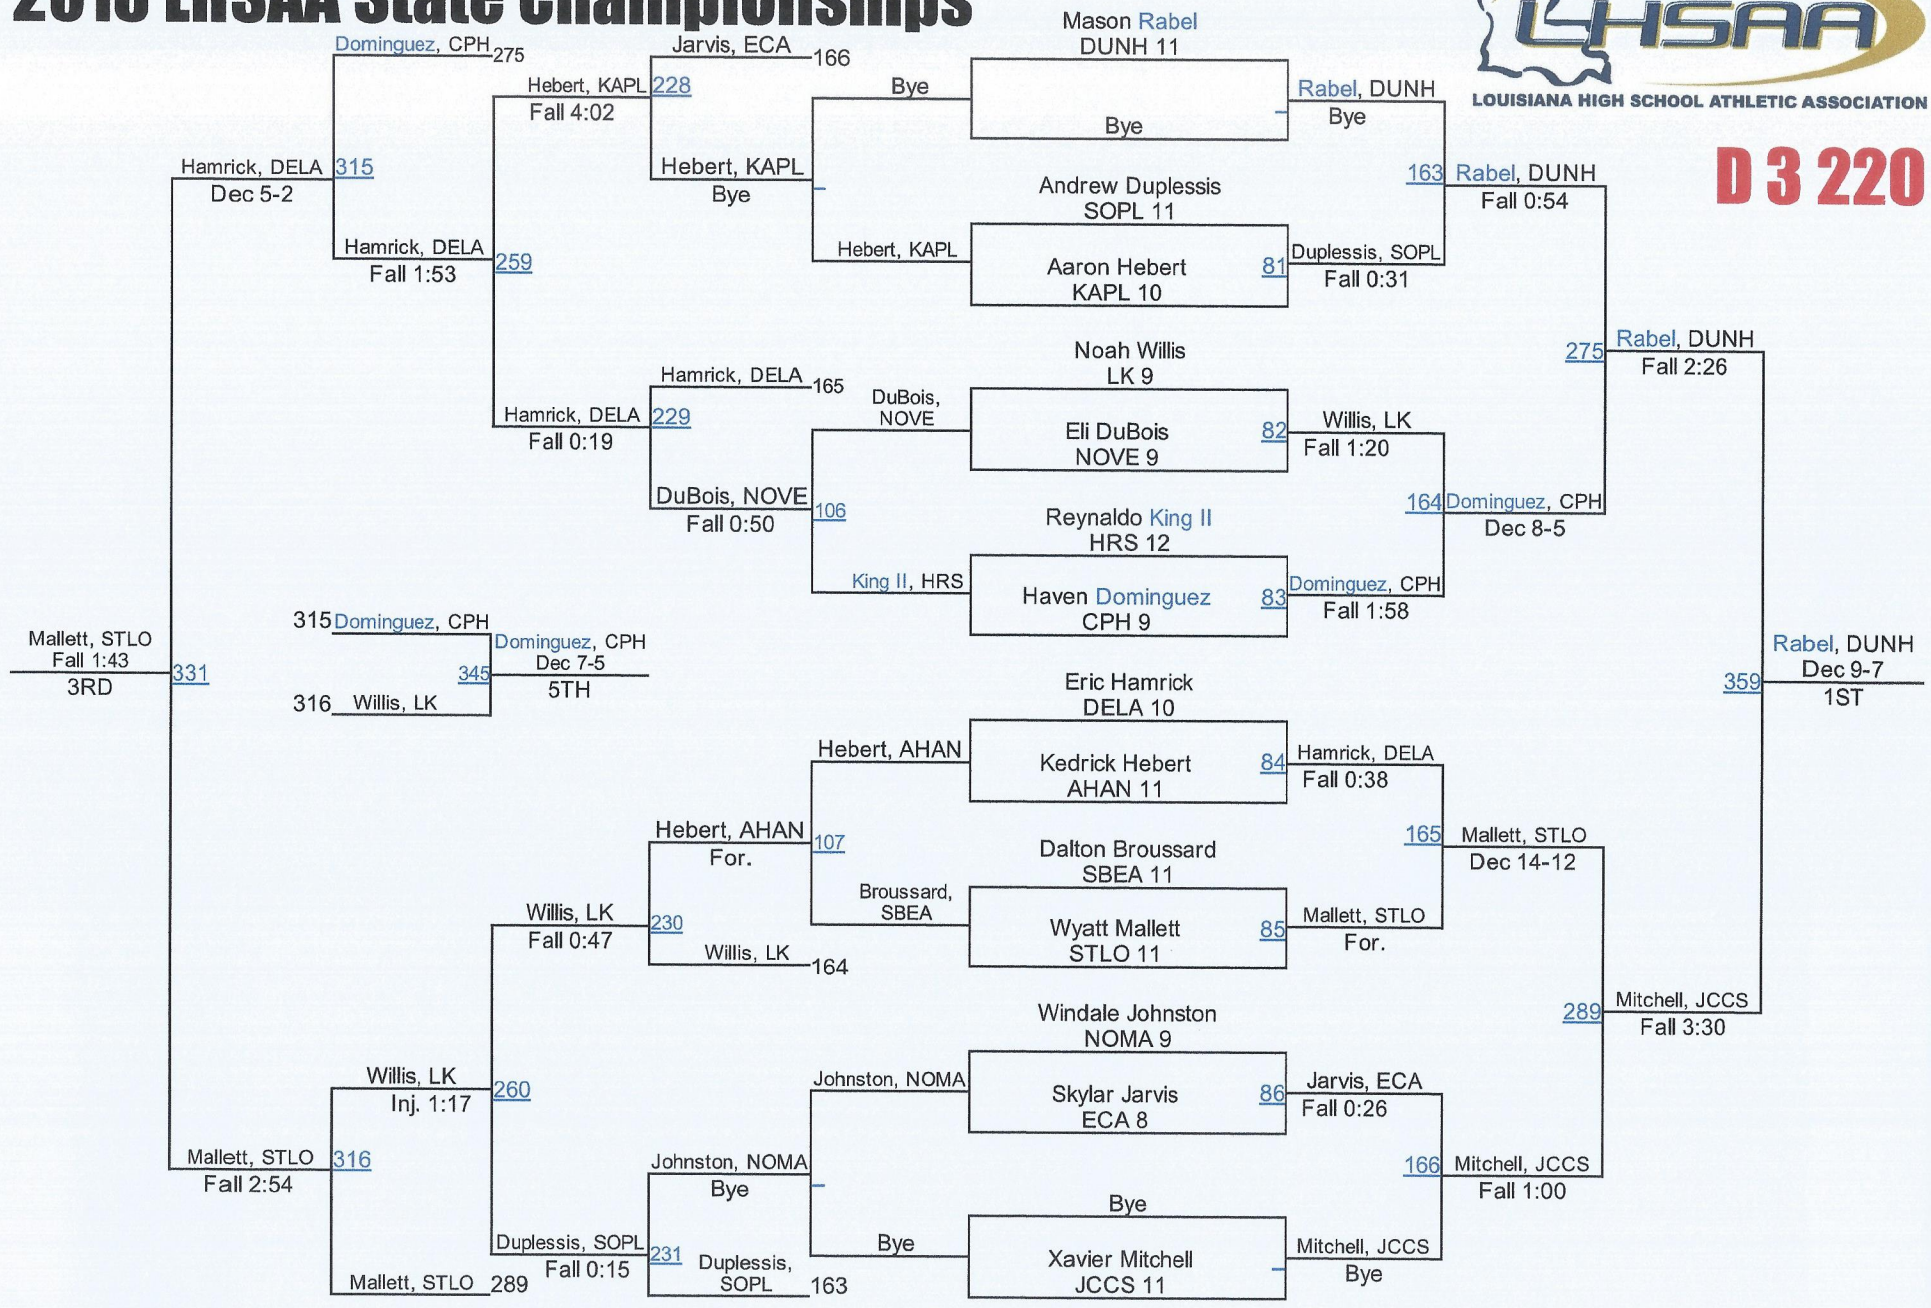

2016 LHSAA State Championships

D 3 182

2016 LHSAA State Championships

D 3 220

2016 LHSAA State Championships

D 3 285