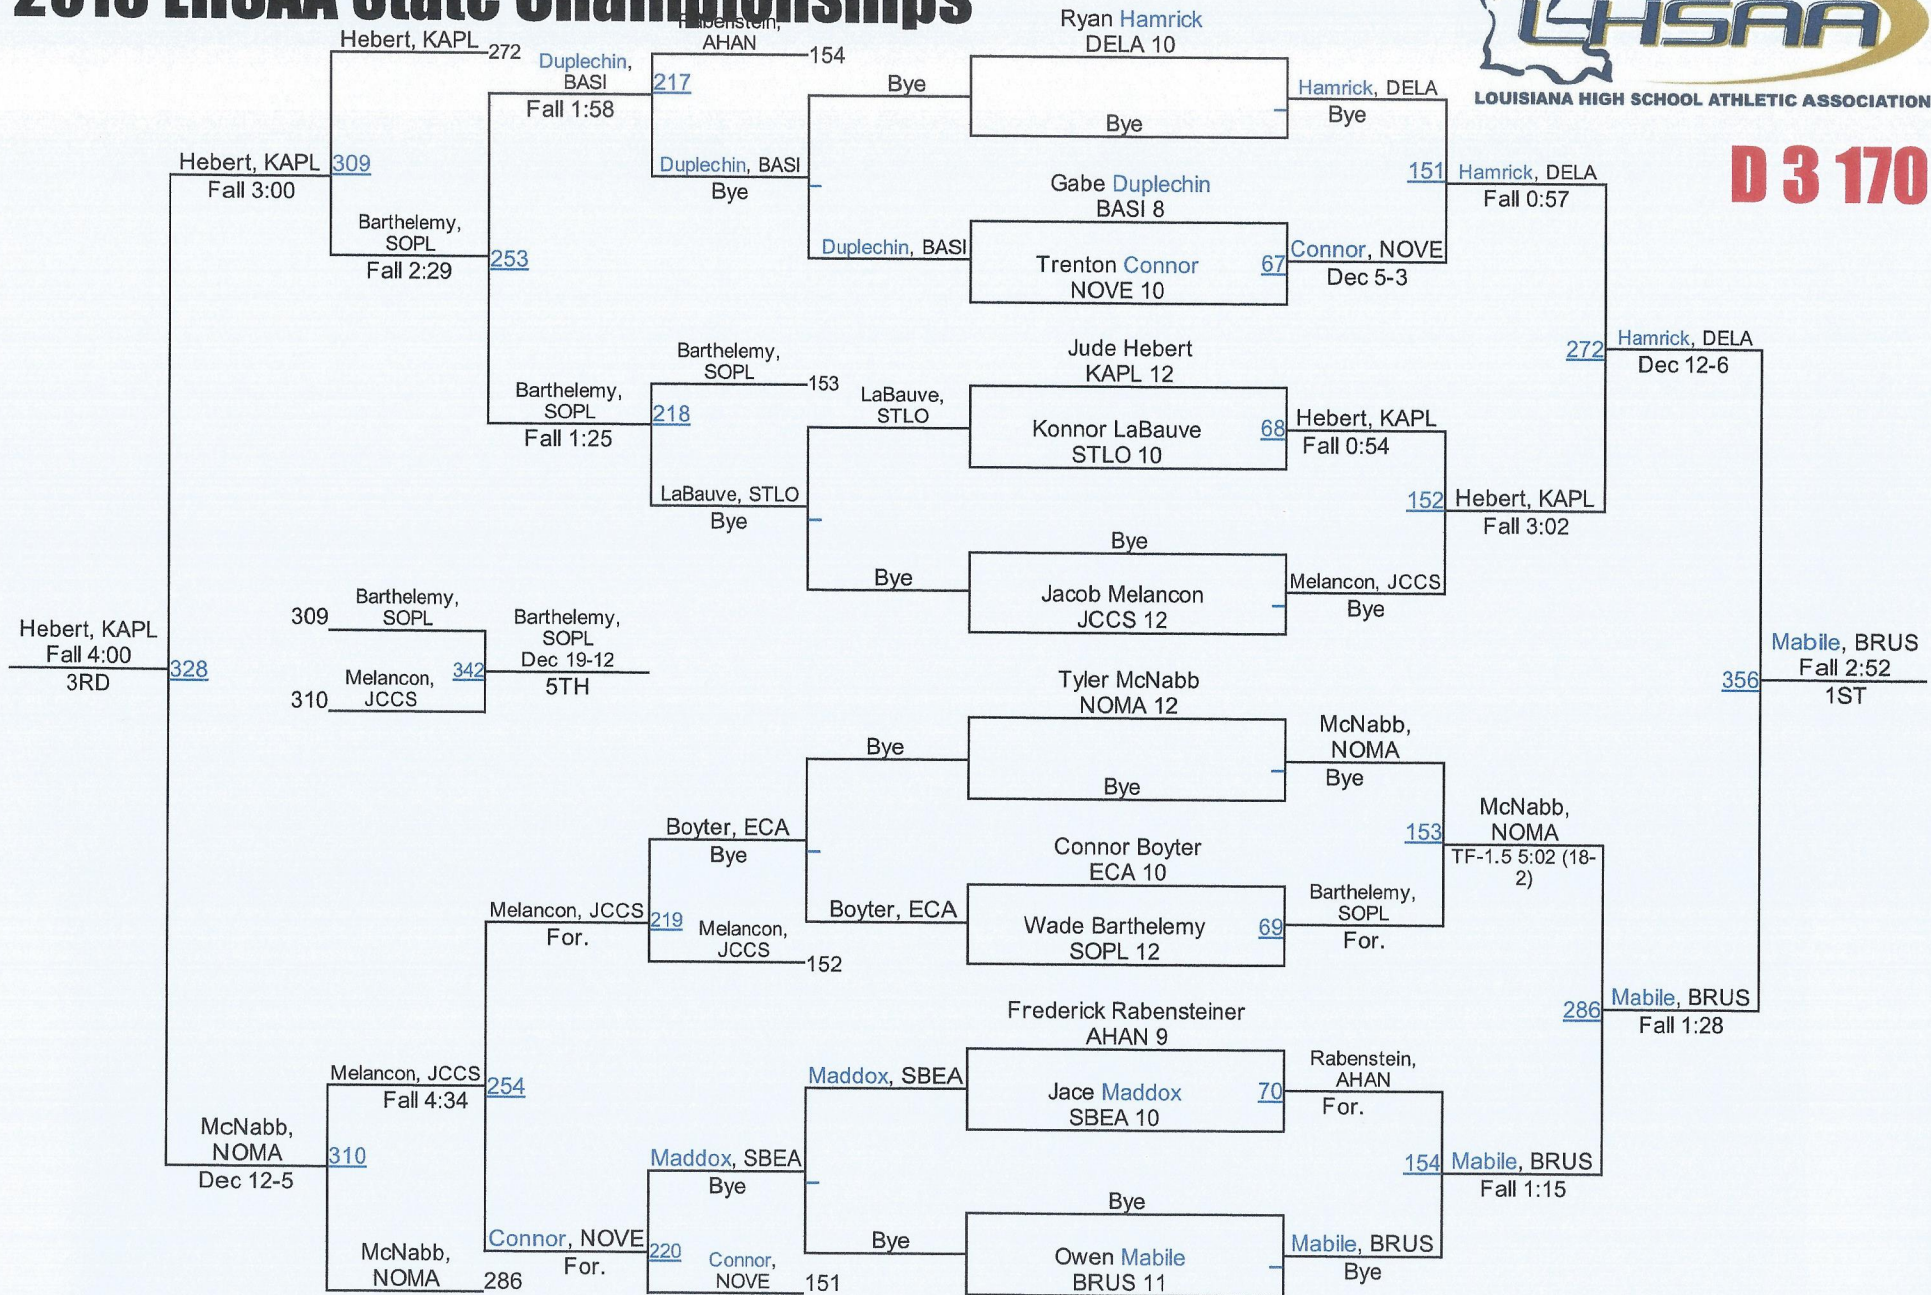

2016 LHSAA State Championships

D 3 182

2016 LHSAA State Championships

D 3 220

2016 LHSAA State Championships

D 3 285