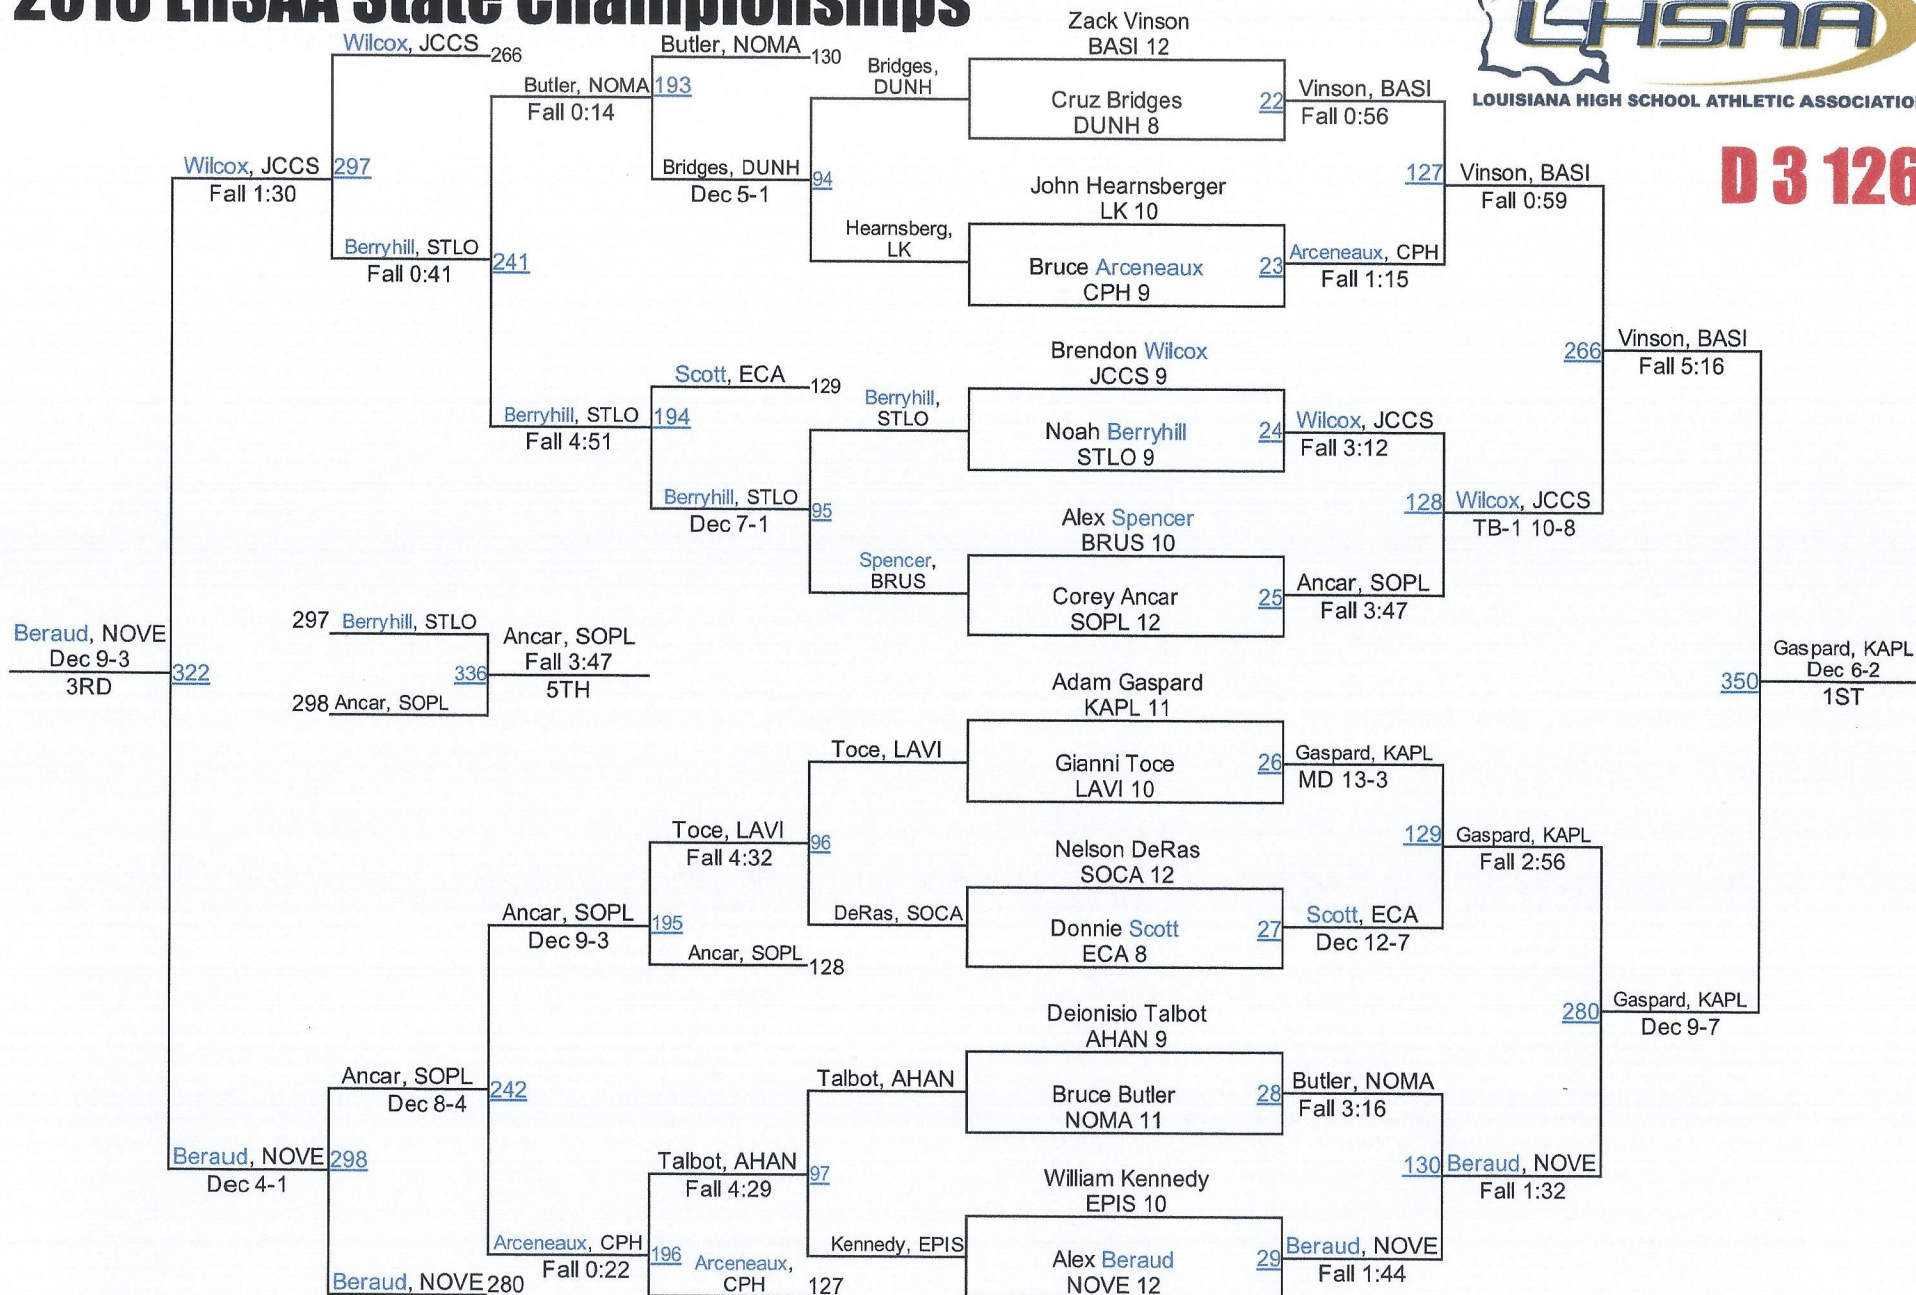

2016 LHSAA State Championships

D 3 106

2016 LHSAA State Championships

D 3 113

2016 LHSAA State Championships

D 3 120

2016 LHSAA State Championships

D 3 126