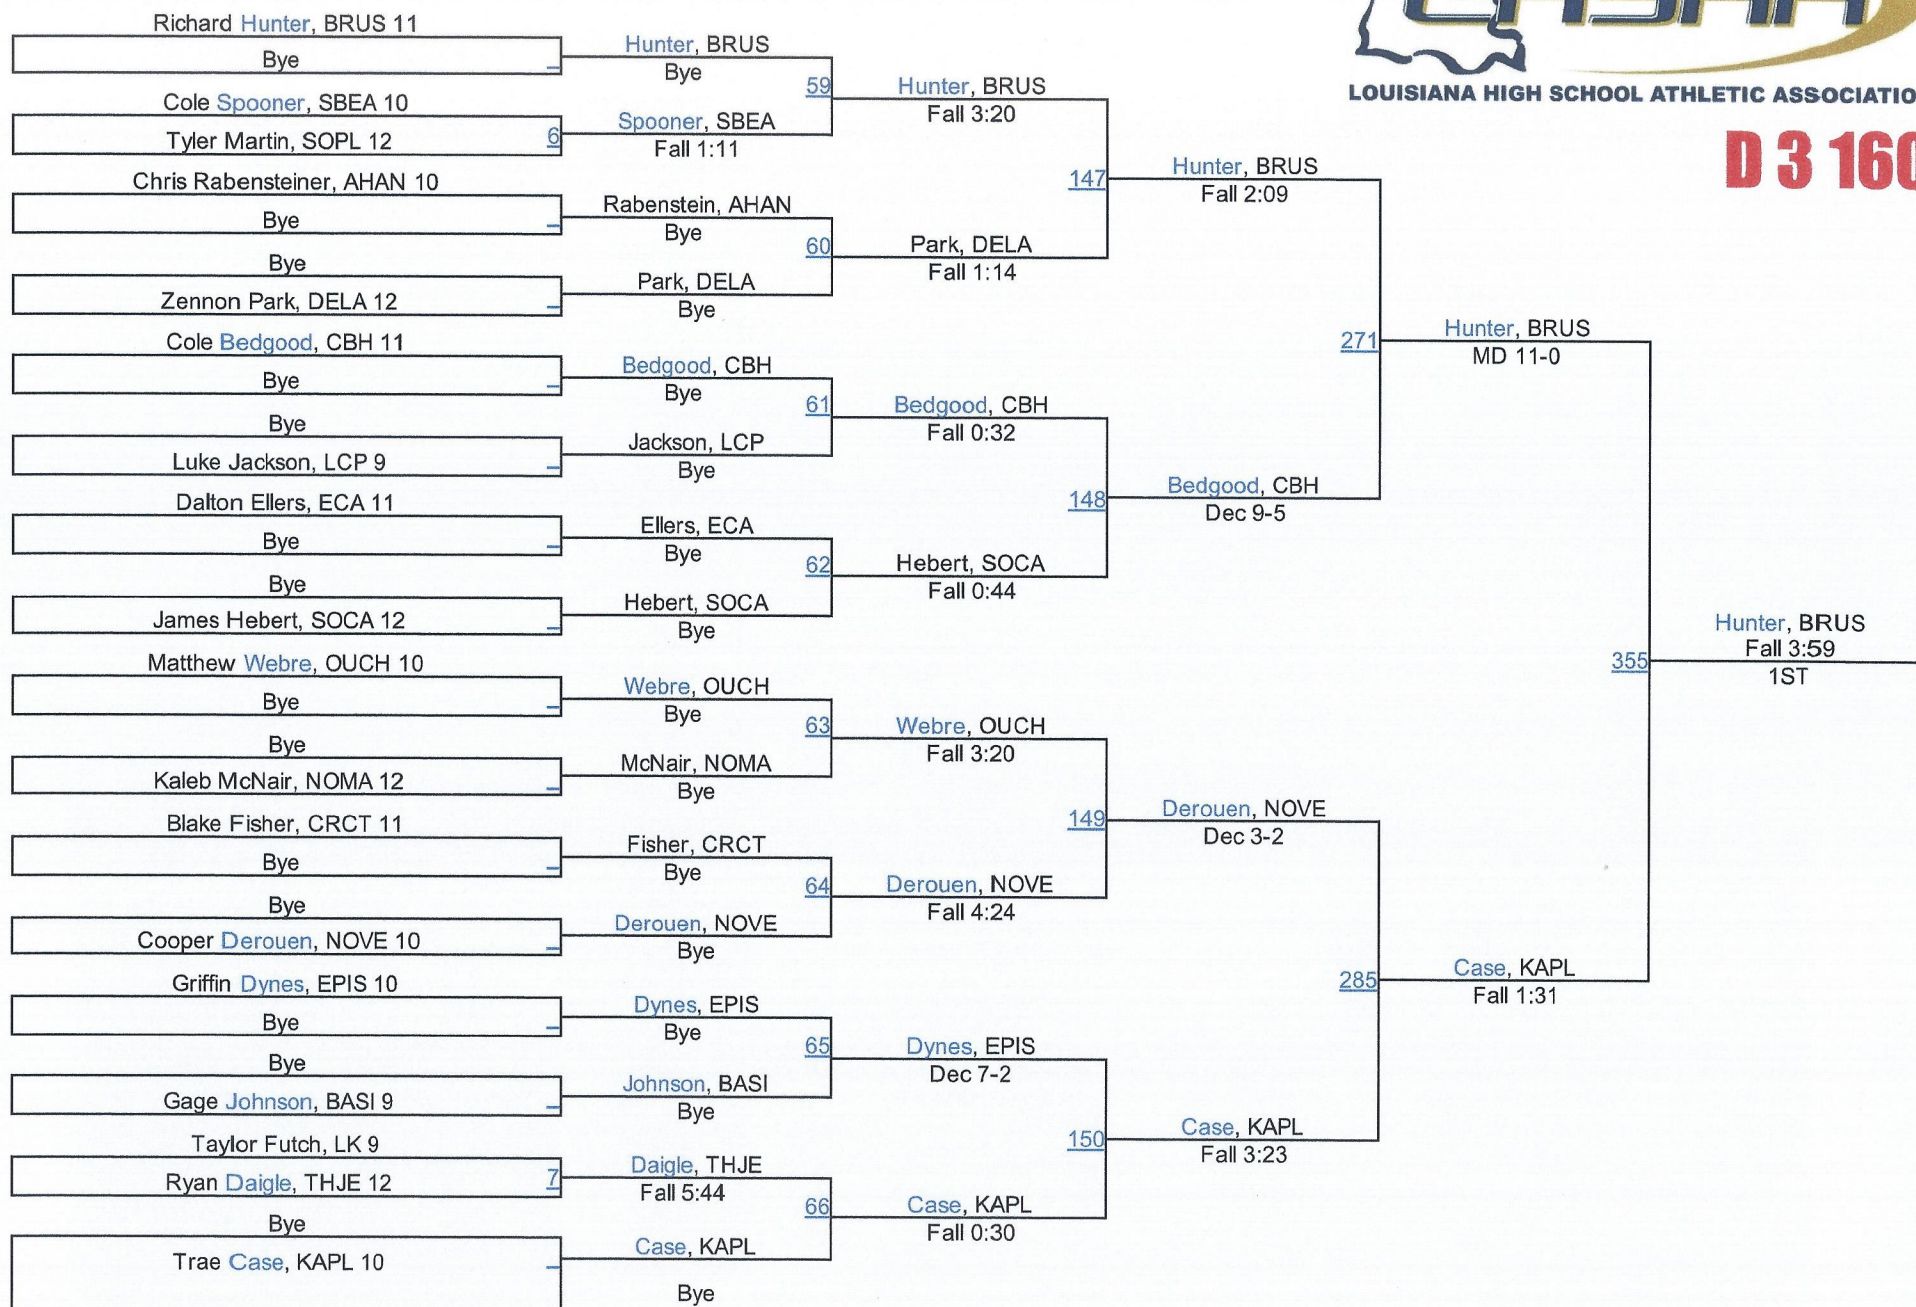

LOUISIANA HIGH SCHOOL ATHLETIC ASSOCIATION

D 3 160