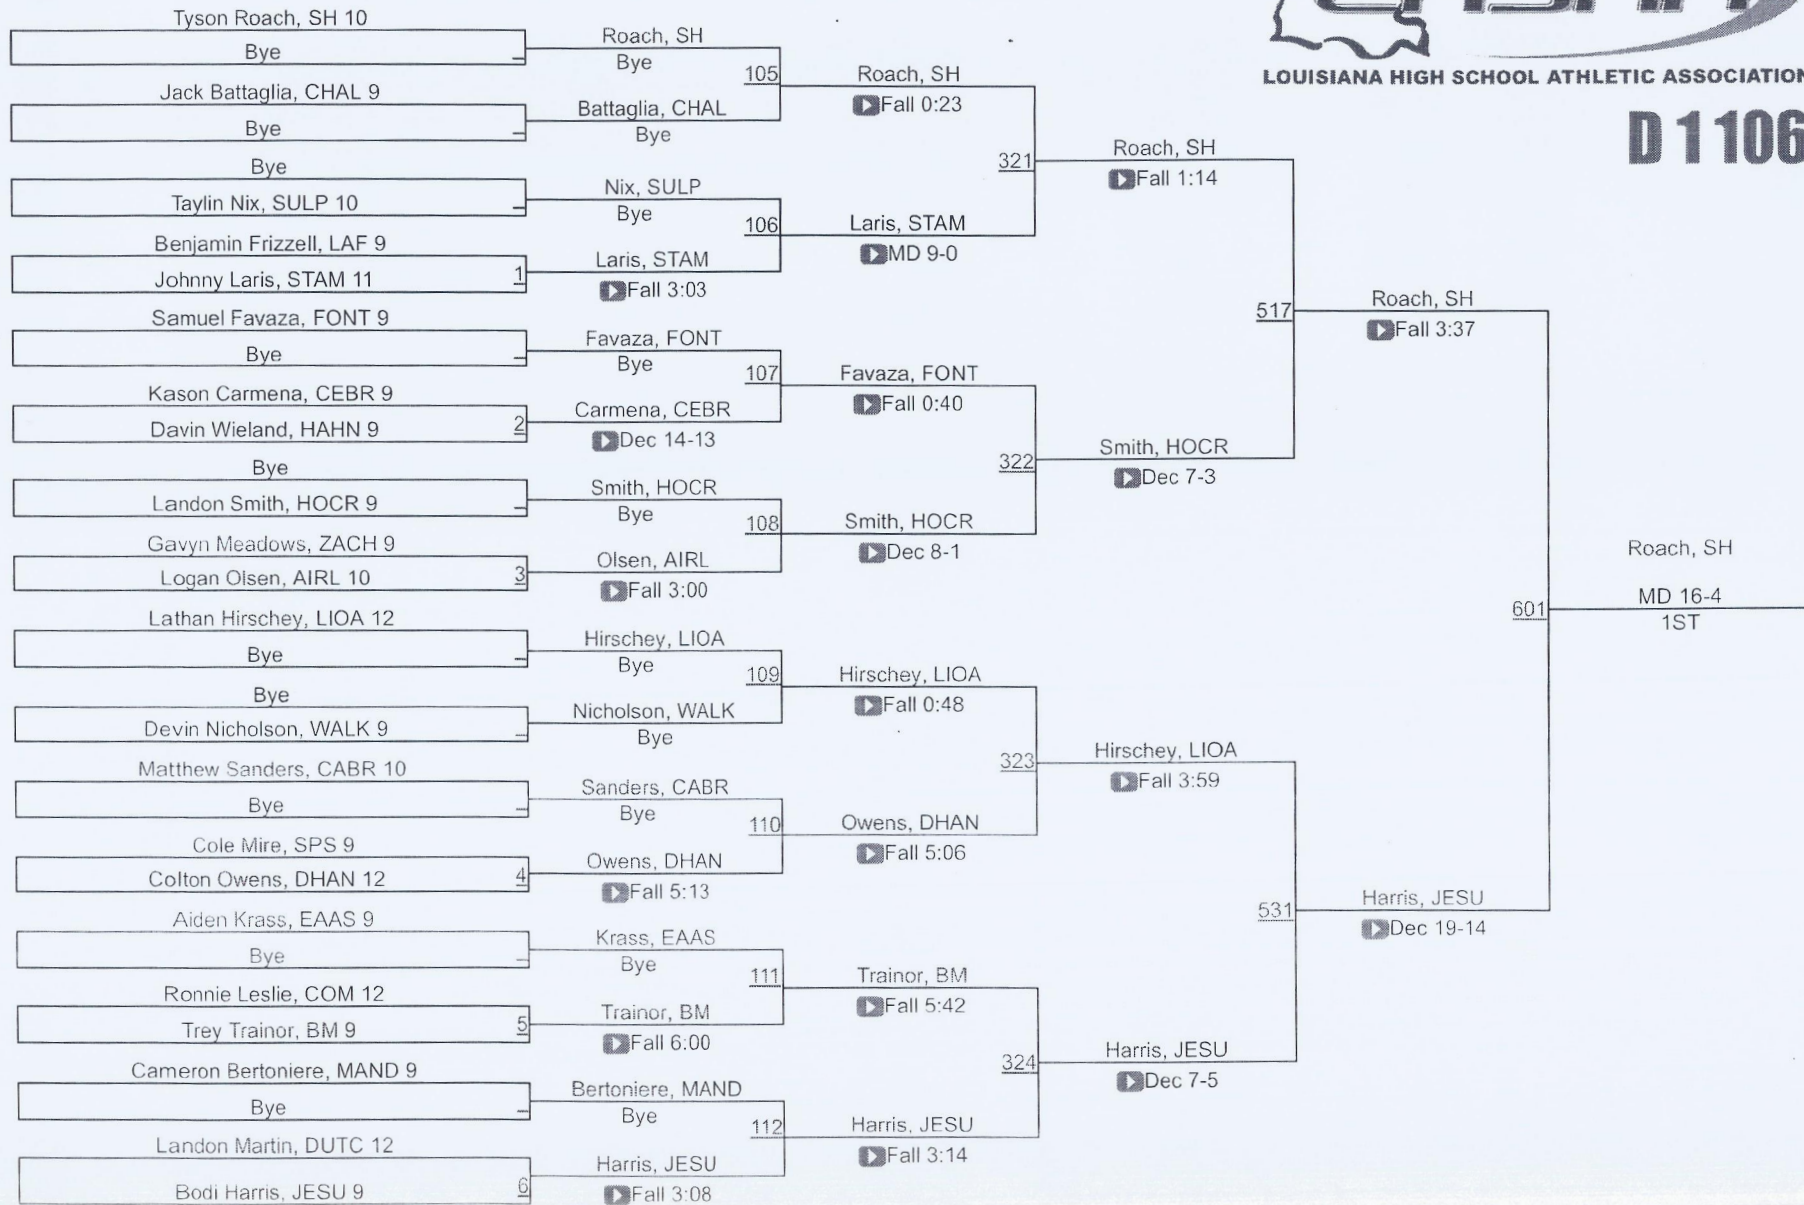

2022 LHSAA State Wrestling Championships
Division I Team Scores

1	Brother Martin	261.5	16	Comeaux	73.0
2	Jesuit	220.5	17	Southside	71.0
3	Catholic, BR	216.5	18	Sulphur	63.0
4	St. Pauls	183.5	19	Lafayette	50.0
5	East Ascension	146.0	20	Destrehan	48.5
6	Parkway	128.5	20	Hahnville	48.5
7	Holy Cross	123.0	22	St. Amant	45.0
8	Dutchtown	117.0	23	Central BR	36.0
9	Zachary	114.0	24	Acadiana	30.0
10	Live Oak	109.5	25	Covington	28.5
11	Chalmette	99.0	25	Walker	28.5
12	Airline	96.0	27	Mandeville	22.0
13	Fontainebleau	87.5	28	Terrebonne	15.0
14	Sam Houston Hs	77.0	29	Grace King	11.0
15	Baton Rouge	74.0	30	John Ehret	4.0

LOUISIANA HIGH SCHOOL ATHLETIC ASSOCIATION

D 1106