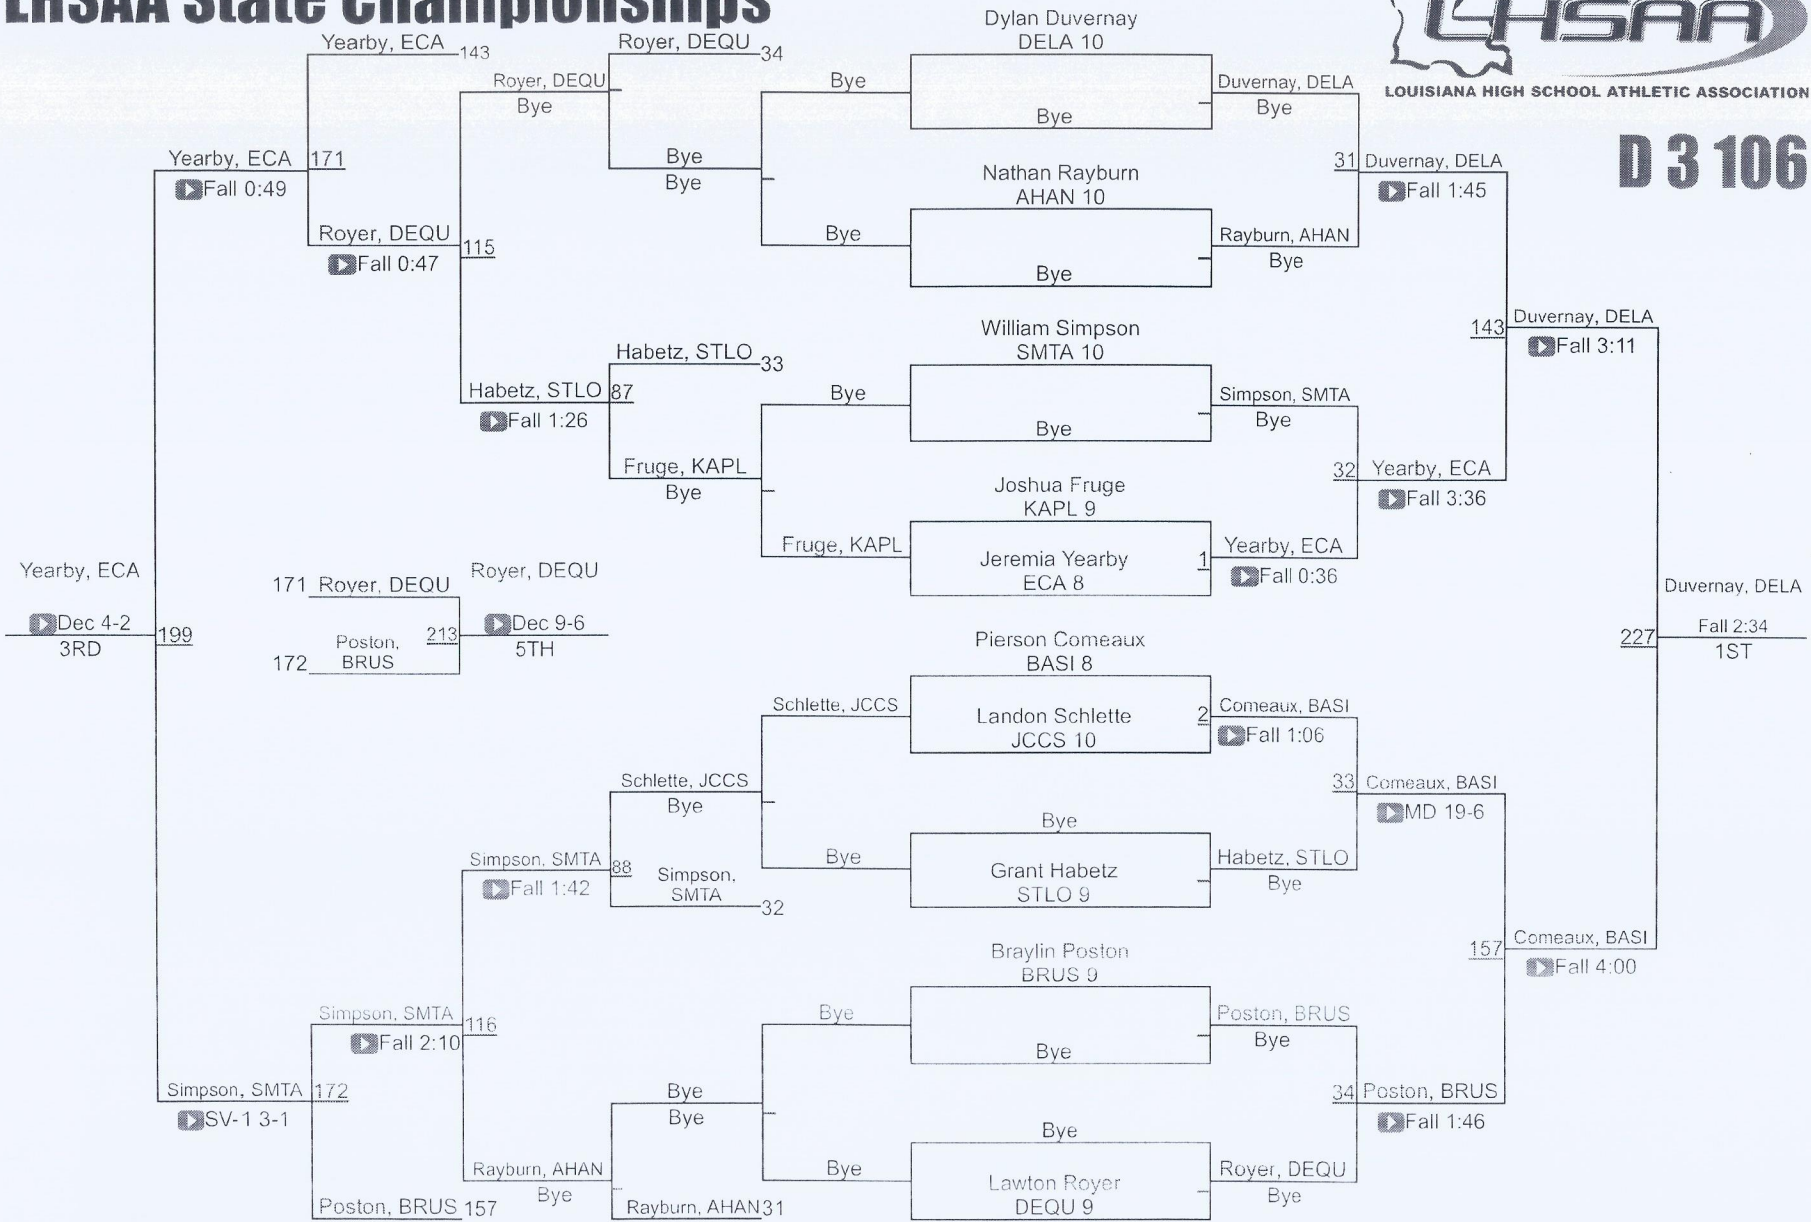

2022 LHSAA State Wrestling Championships

Division III

1	Basile	248.5
2	DeLaSalle	191.0
3	Brusly	179.0
4	John Curtis Christian School	159.0
5	St. Louis	137.0
6	Archbishop Hannan	126.5
7	St. Michael The Archangel	87.5
8	Evangel Christian Academy	85.0
9	Thomas Jefferson	54.0
10	South Beauregard	31.0
11	Bossier	30.0
11	Kaplan	30.0
11	Lake Charles College Prep	30.0
14	DeQuincy	22.0
15	Dunham	18.0
16	Calvary Baptist	16.0
17	Erath	15.0
18	Haynes Academy	14.0
19	Episcopal	1.0
20	Church Point Hs	0.0

LHSAA State Championships

D 3 106

LHSAA State Championships

D 3 113

LHSAA State Championships

D 3 120

LHSAA State Championships

D 3 126