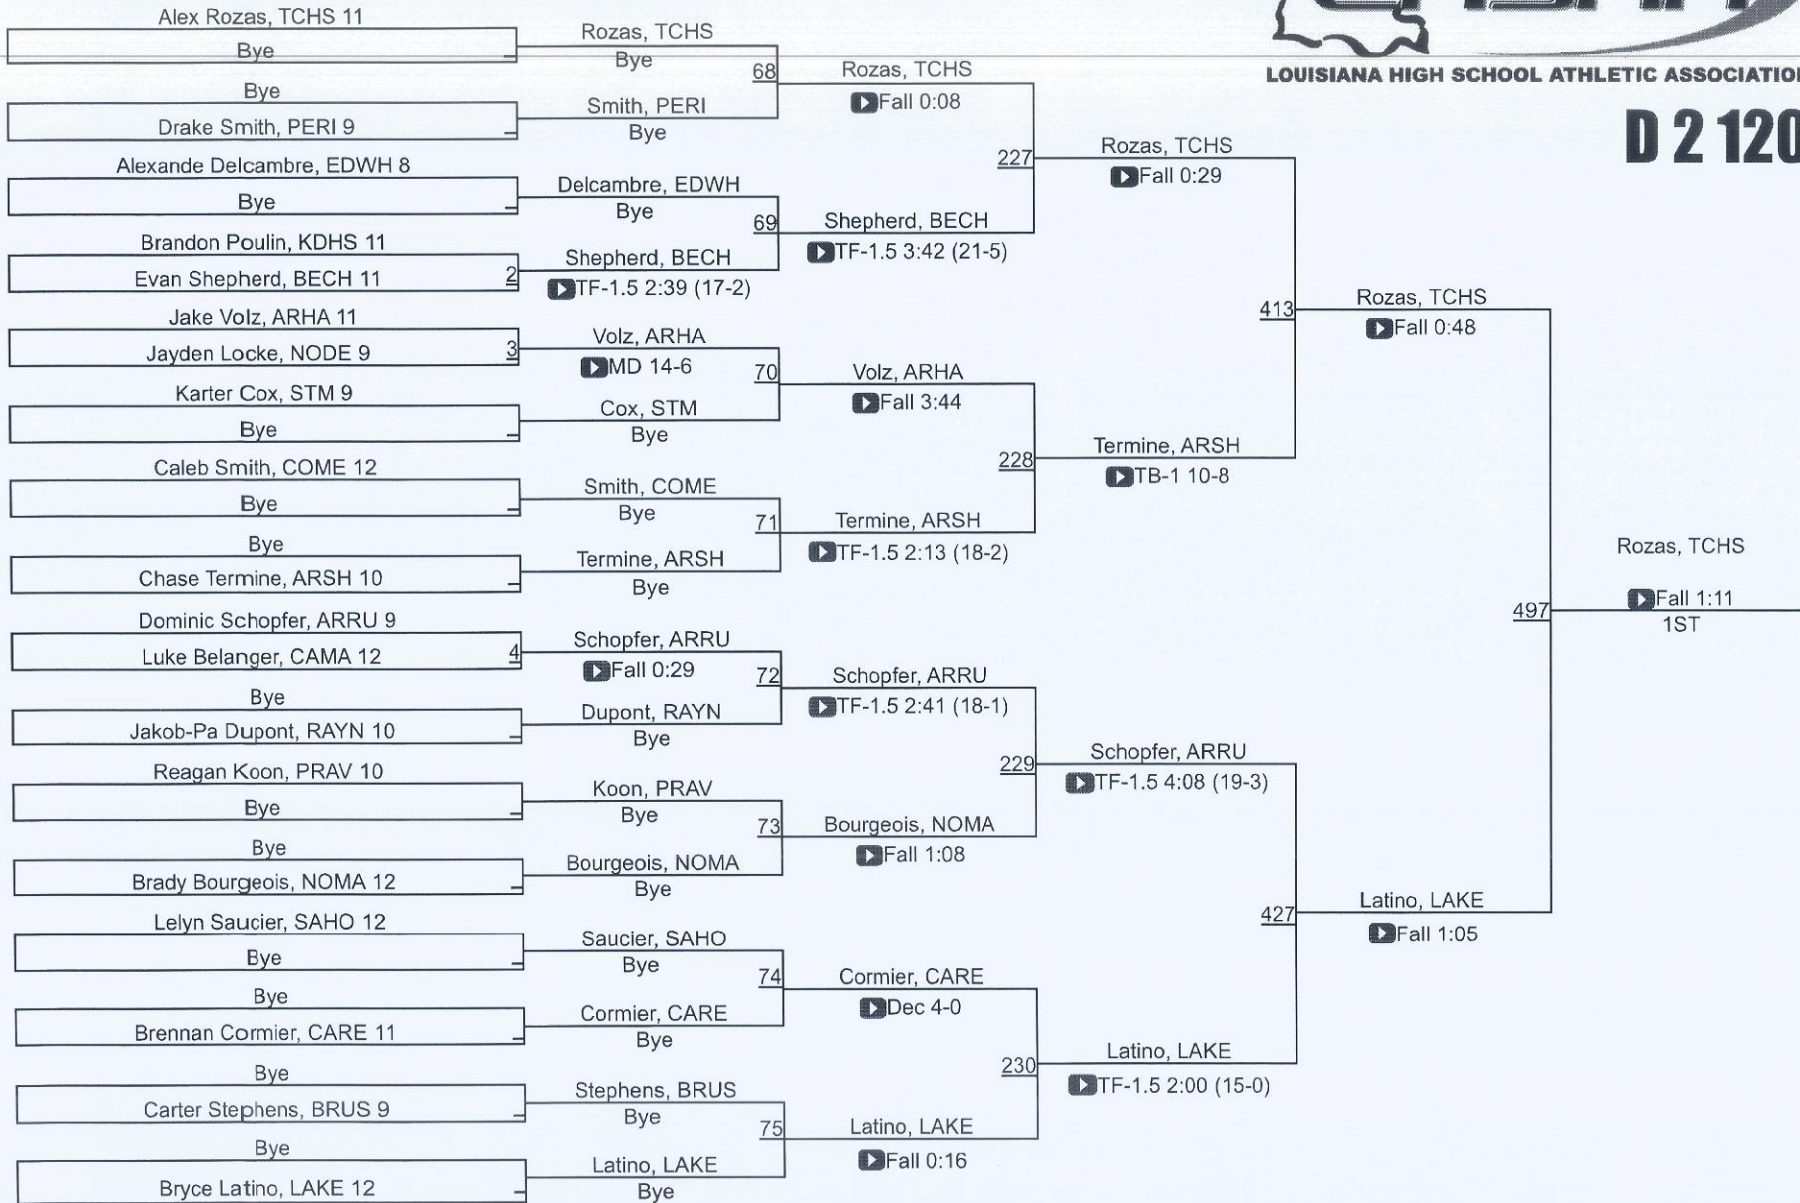

LOUISIANA HIGH SCHOOL ATHLETIC ASSOCIATION

D 2 120