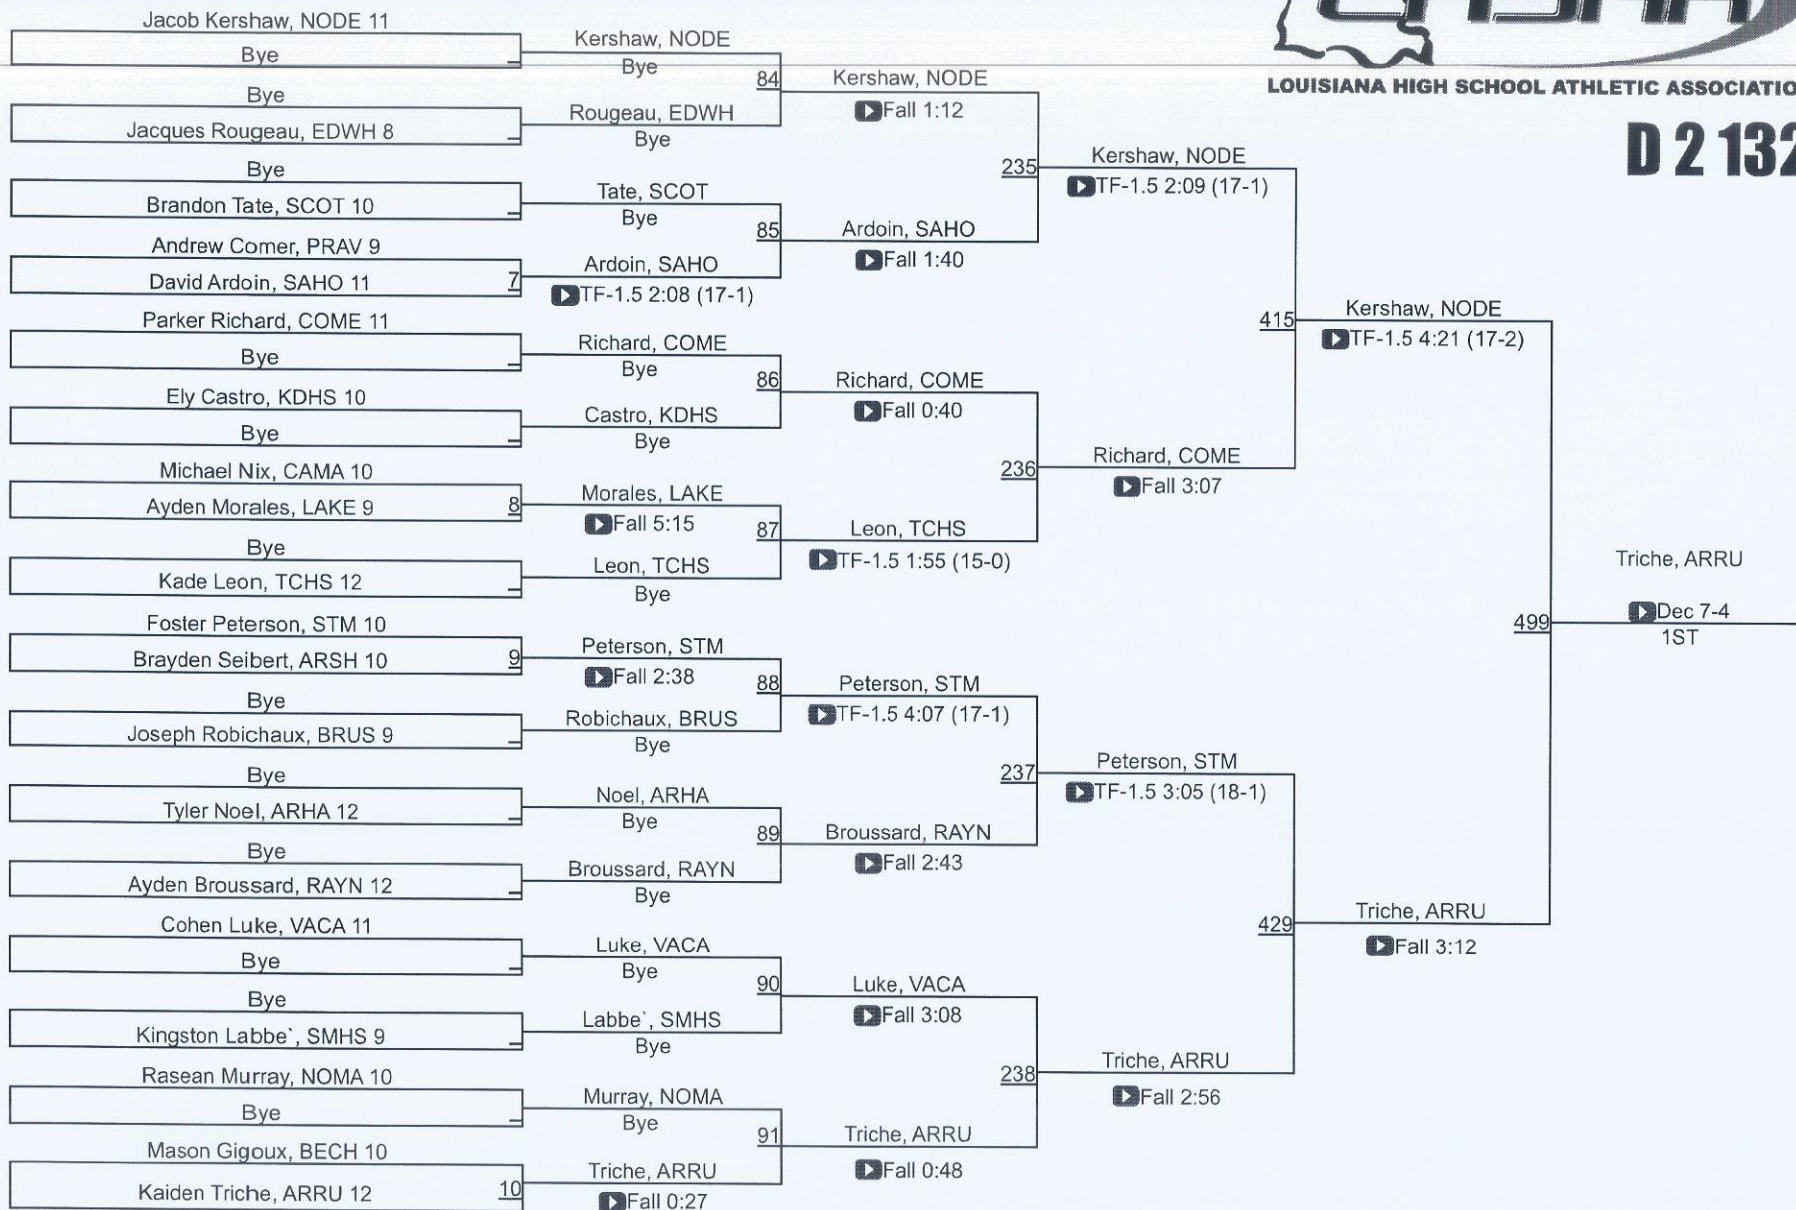

LOUISIANA HIGH SCHOOL ATHLETIC ASSOCIATION

D 2 132