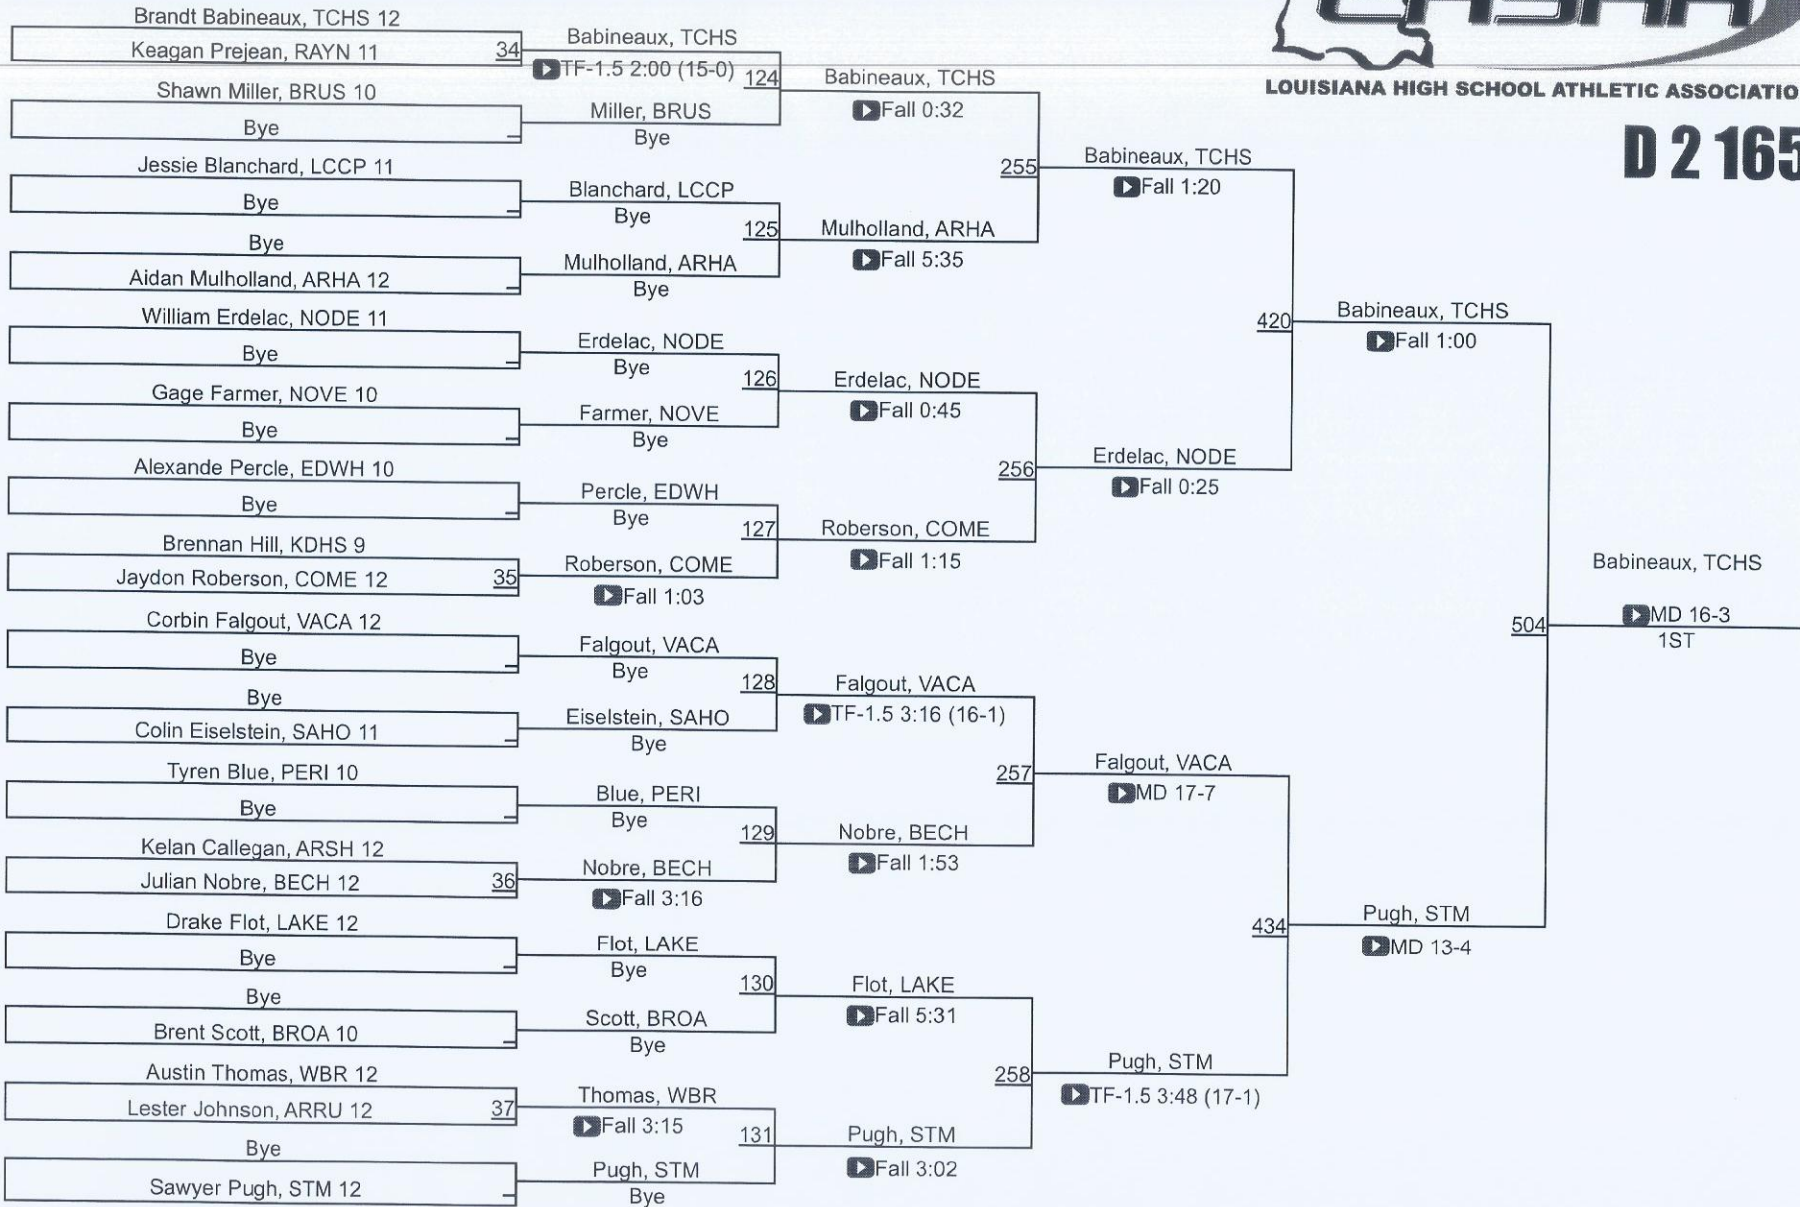

LOUISIANA HIGH SCHOOL ATHLETIC ASSOCIATION

D 2 165