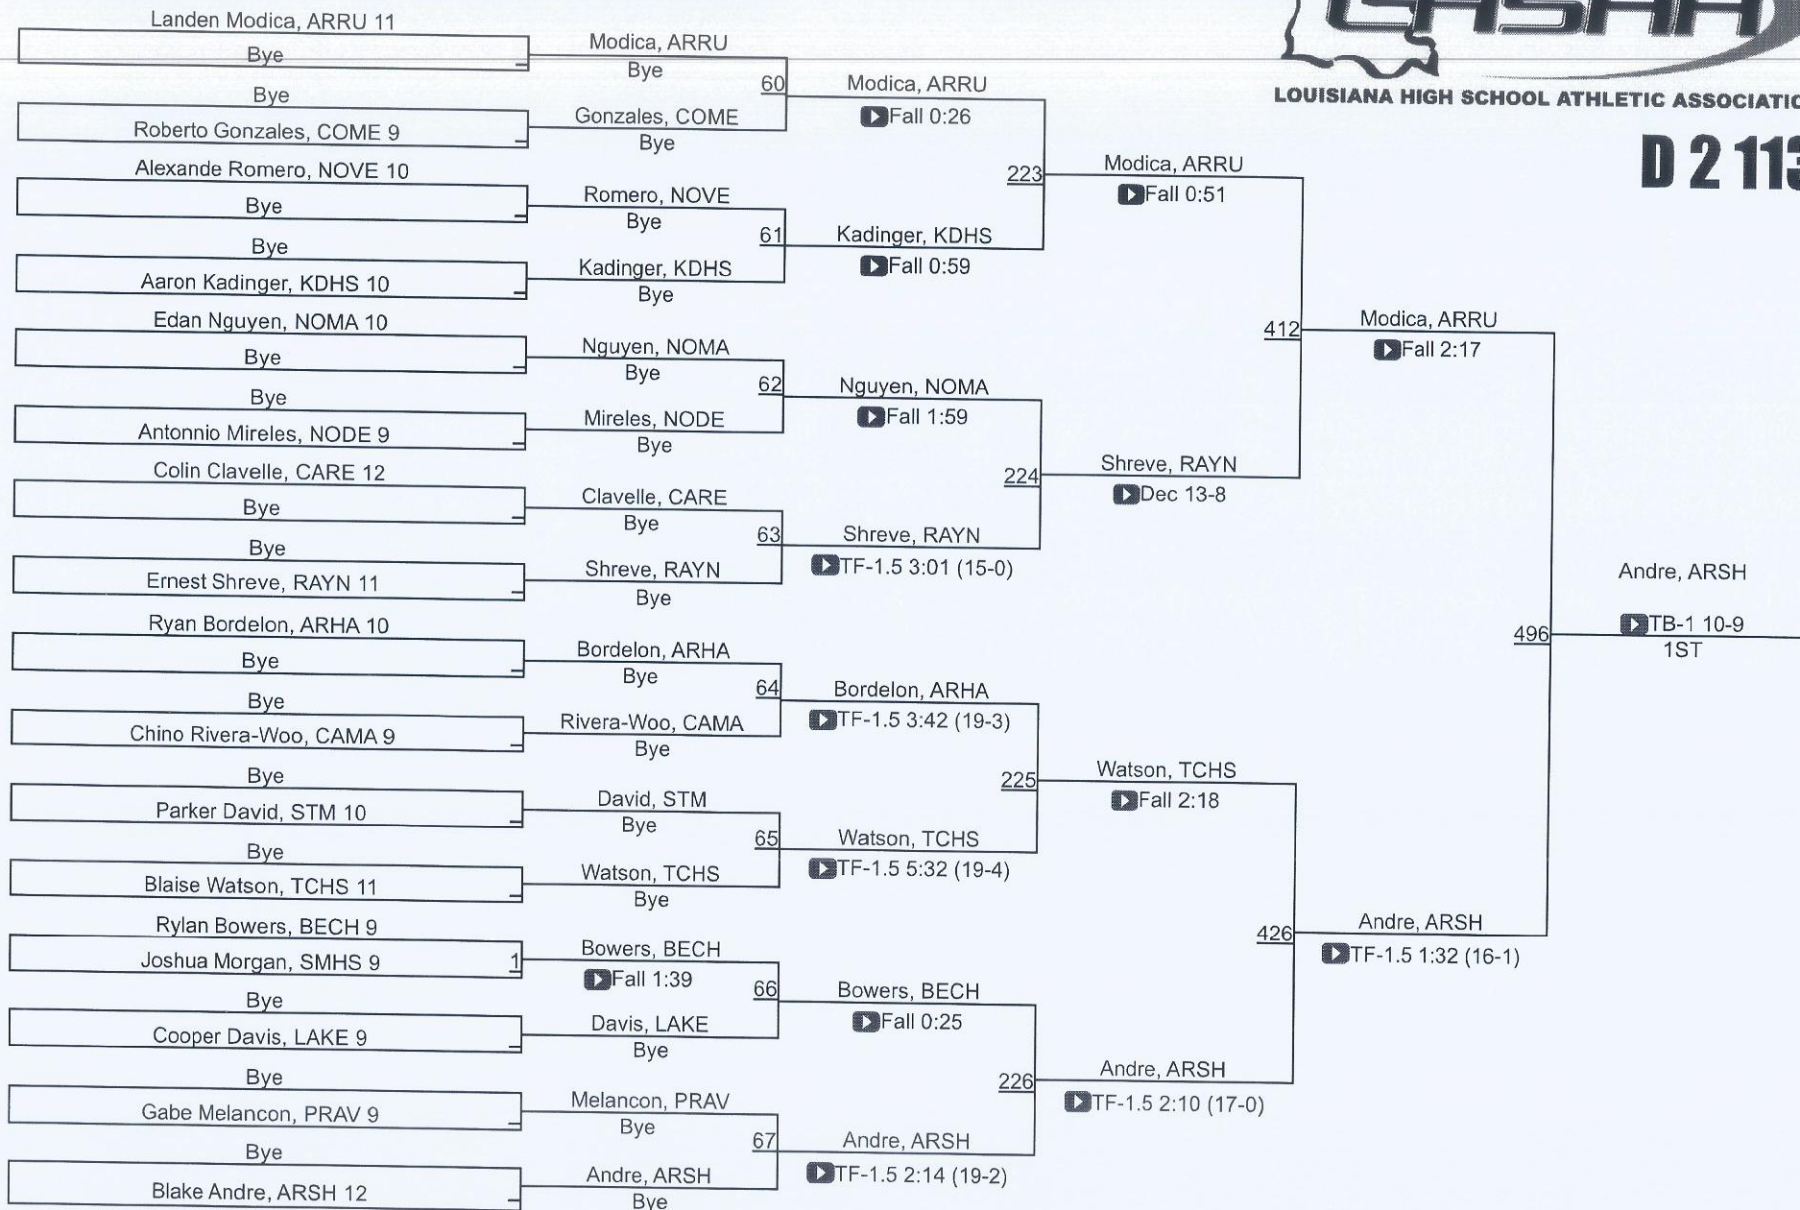

LOUISIANA HIGH SCHOOL ATHLETIC ASSOCIATION

D 2 113