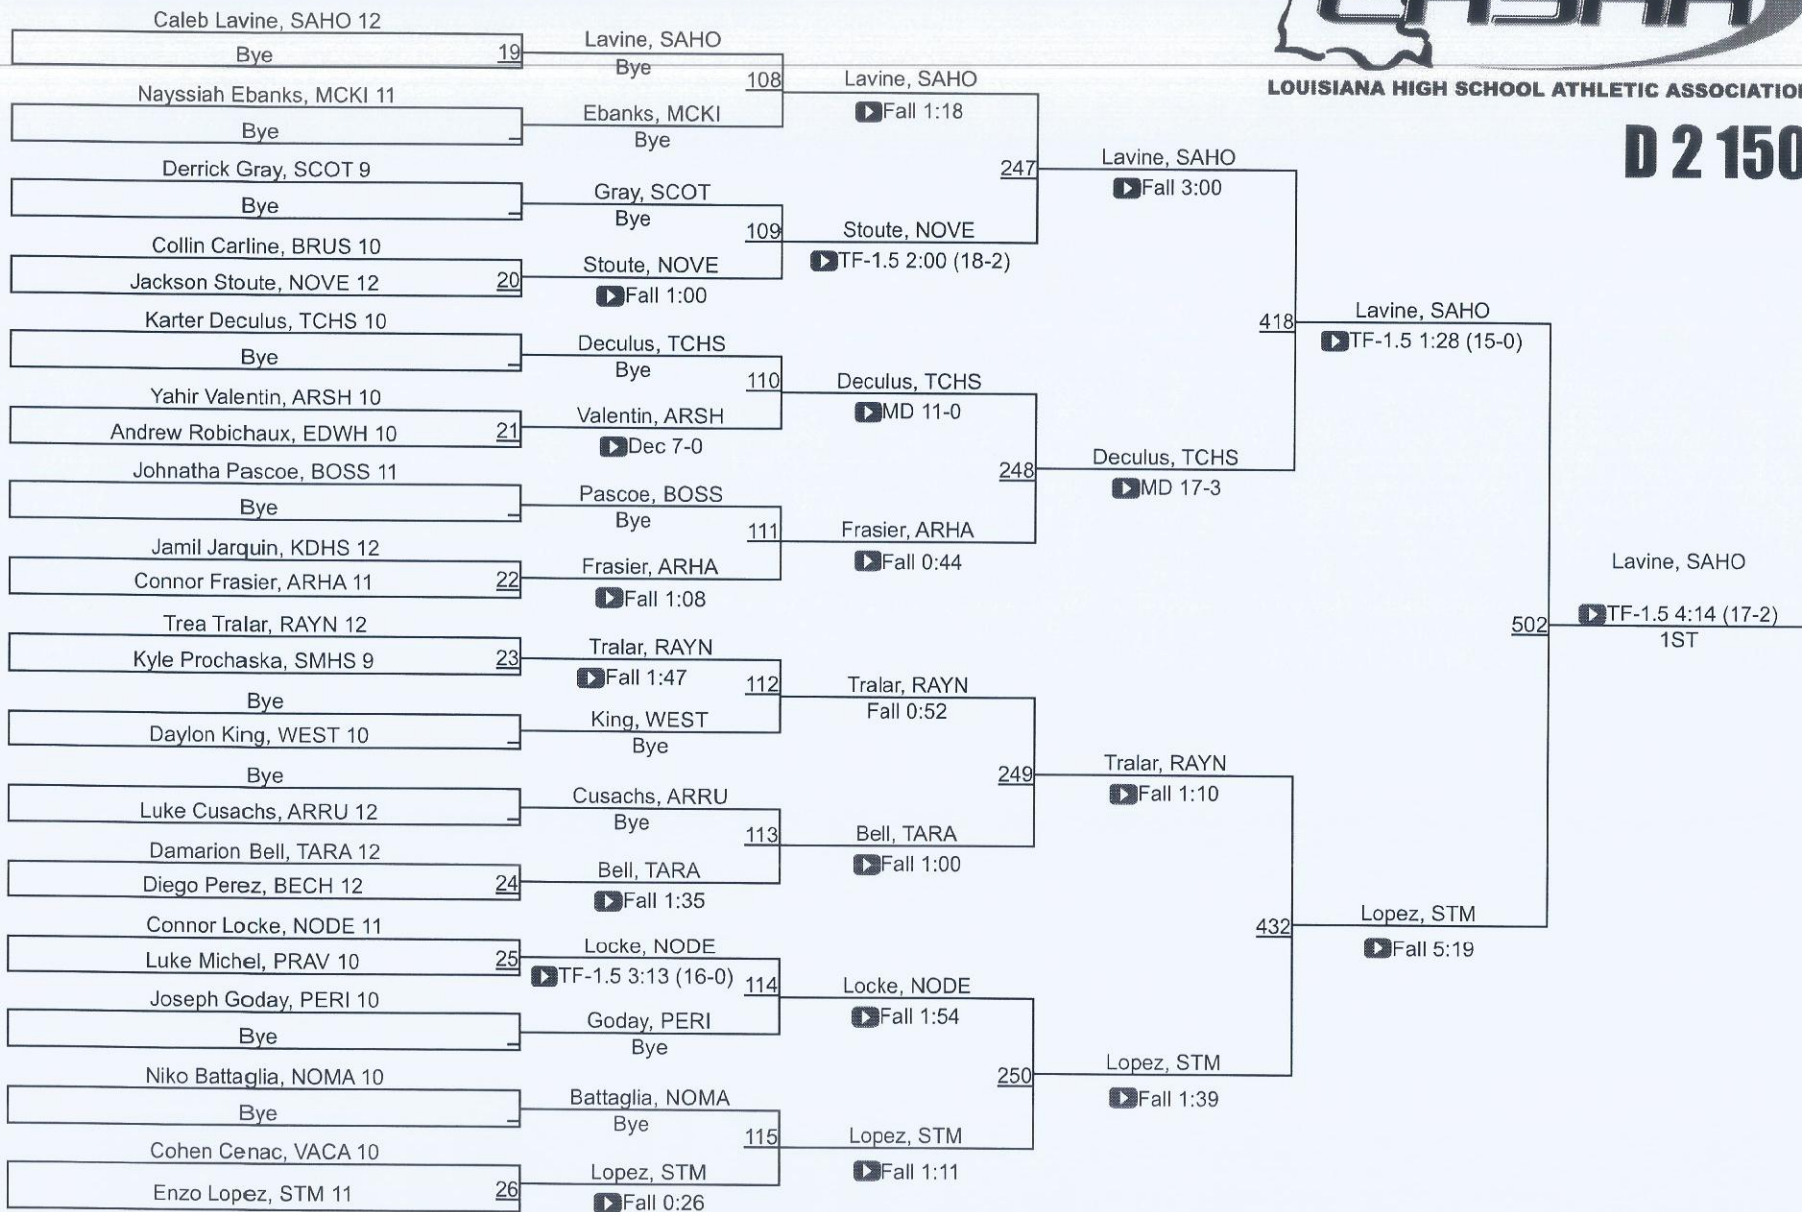

LOUISIANA HIGH SCHOOL ATHLETIC ASSOCIATION

D 2 150