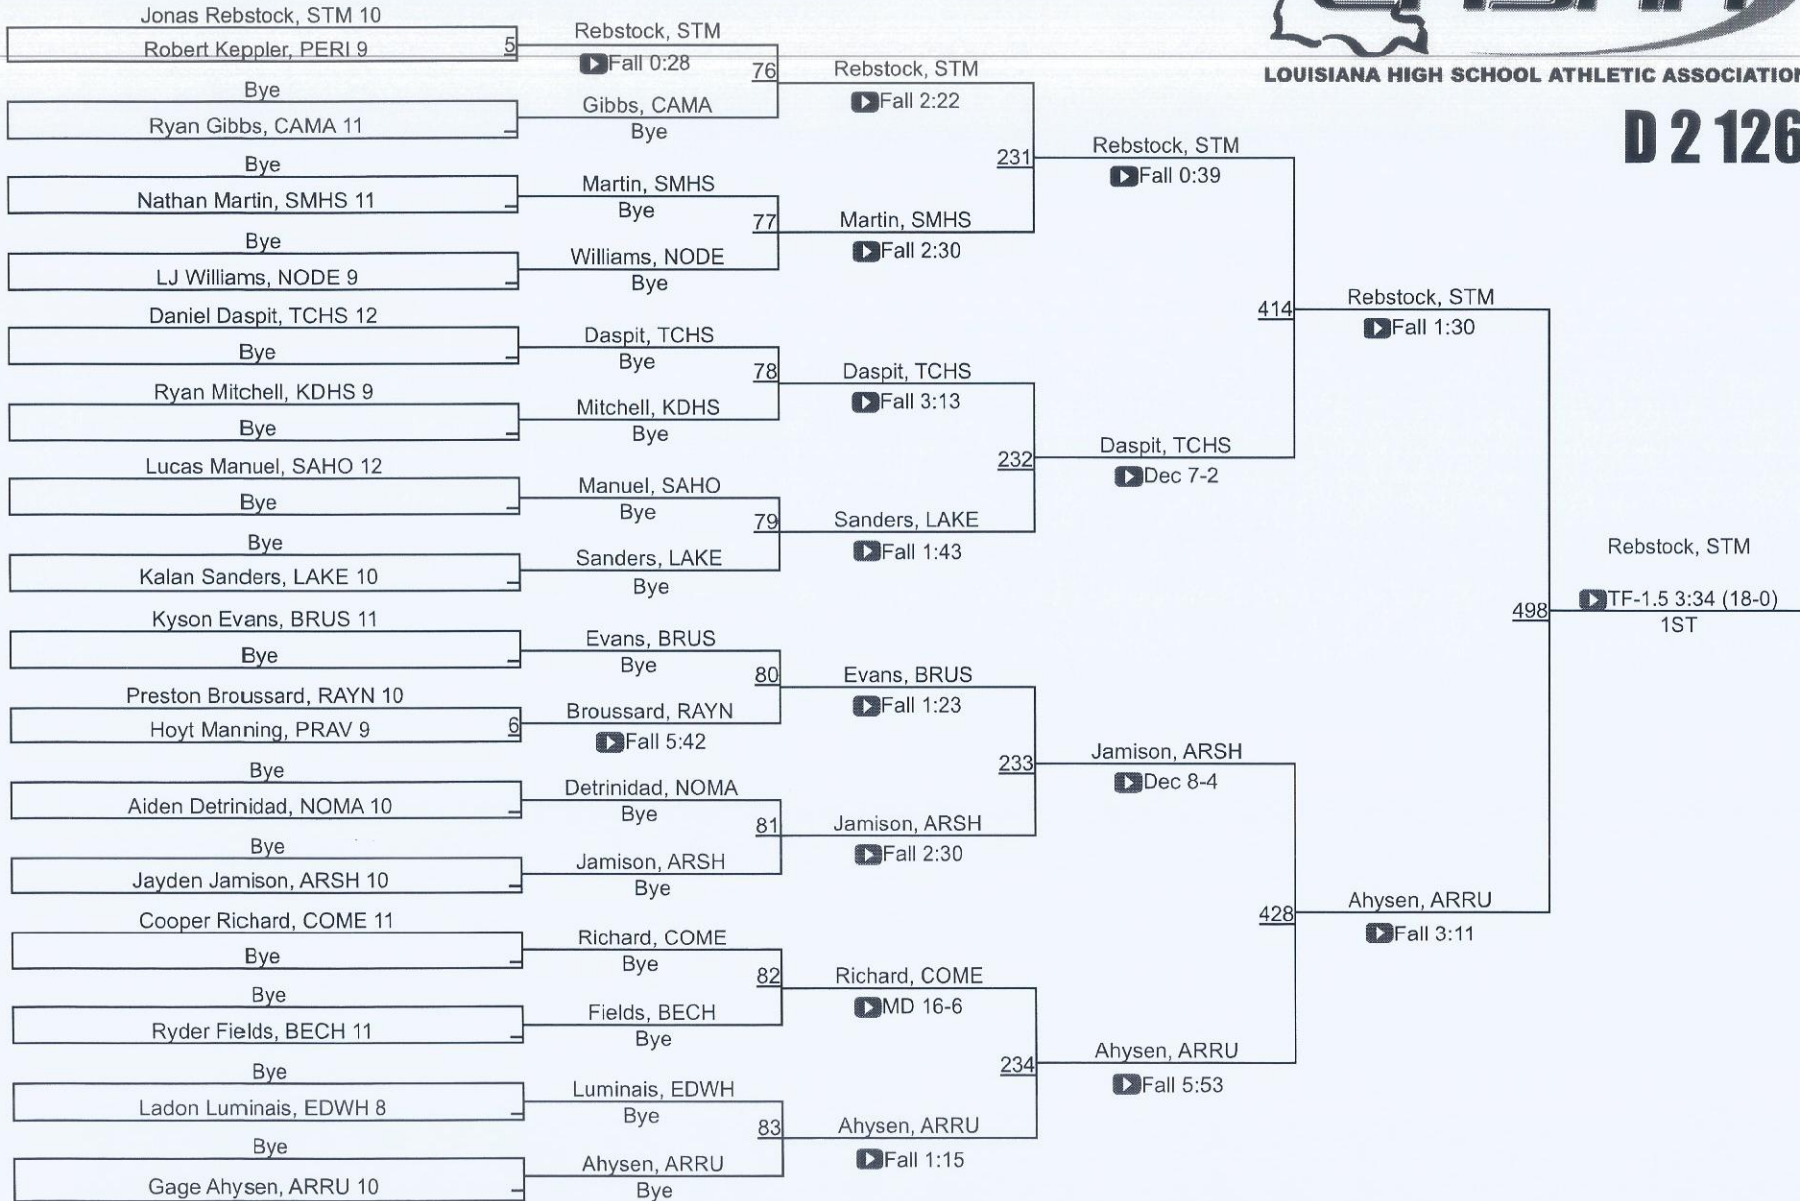

LOUISIANA HIGH SCHOOL ATHLETIC ASSOCIATION

D 2 126