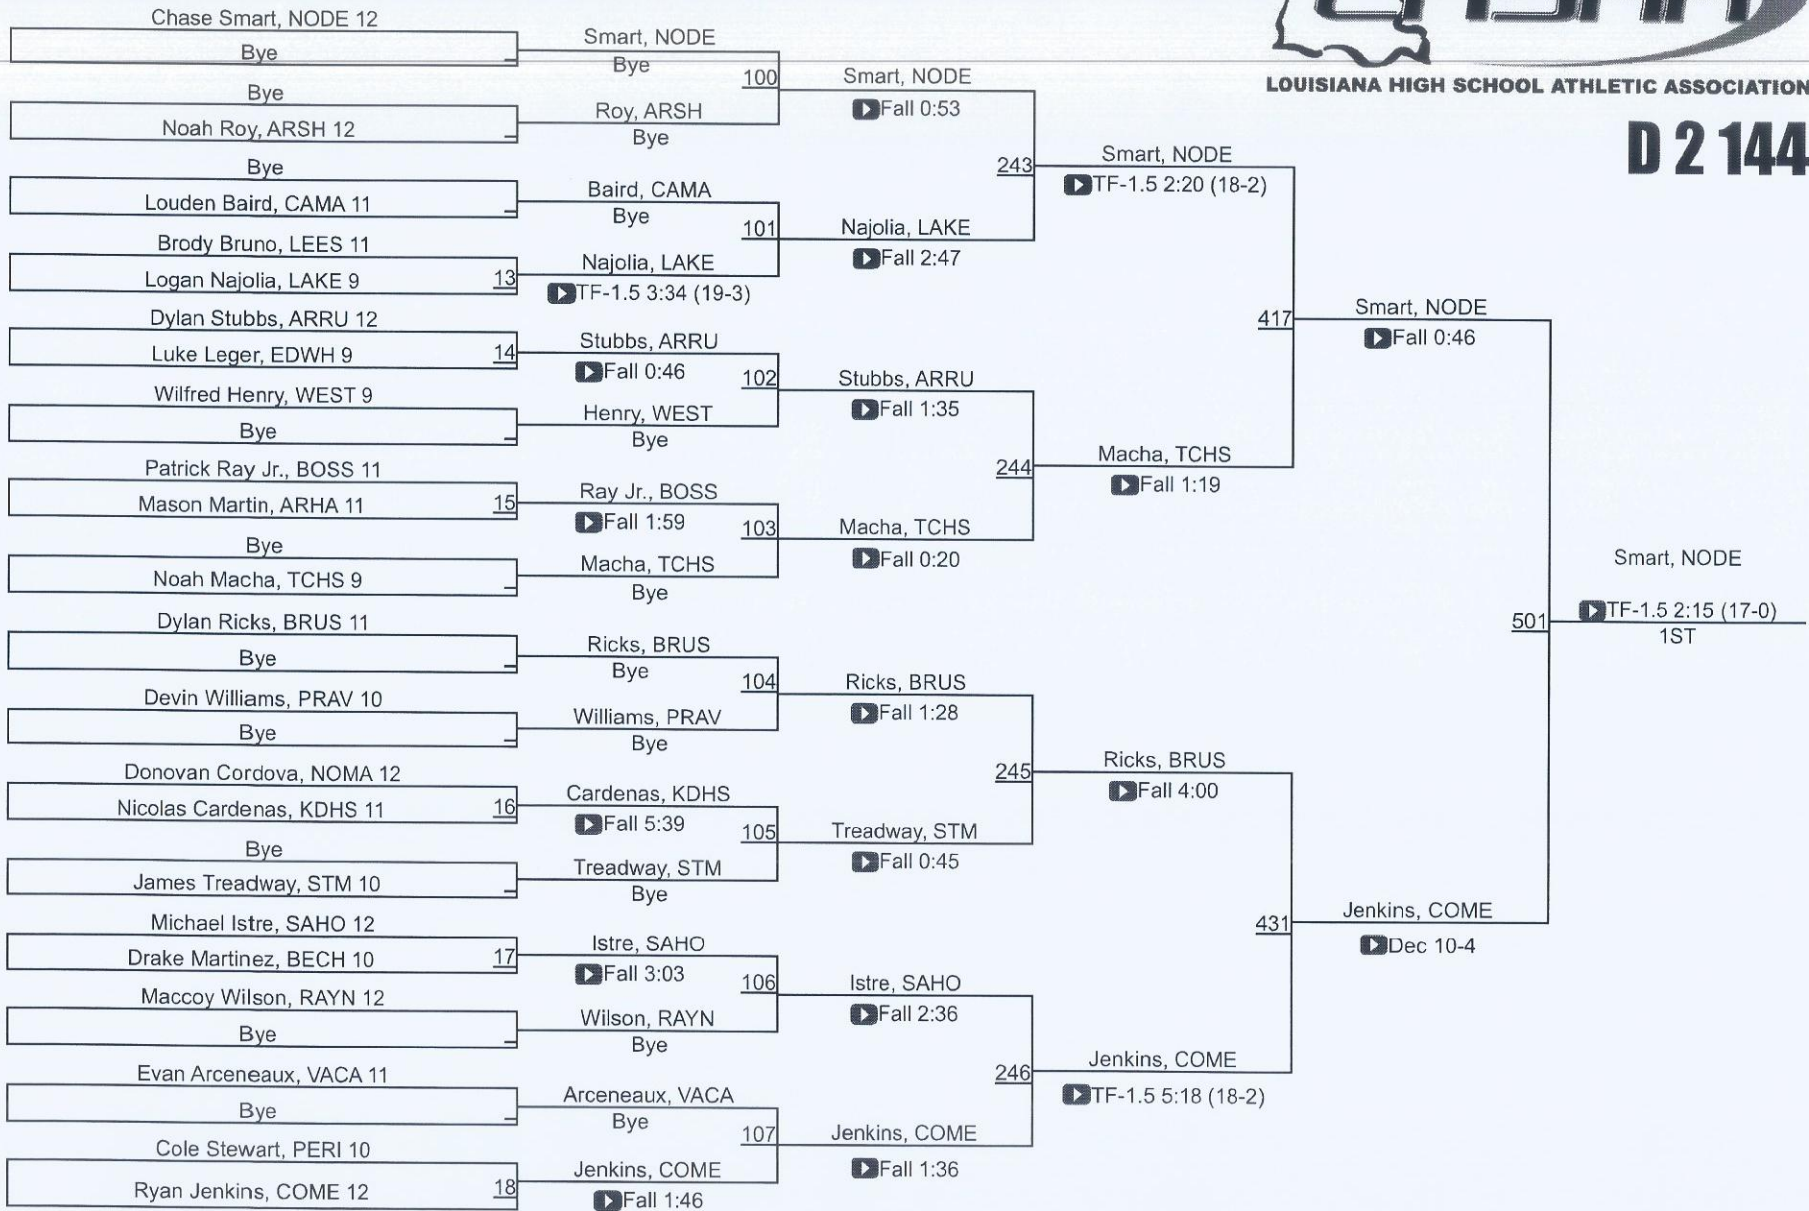

LOUISIANA HIGH SCHOOL ATHLETIC ASSOCIATION

D 2 144