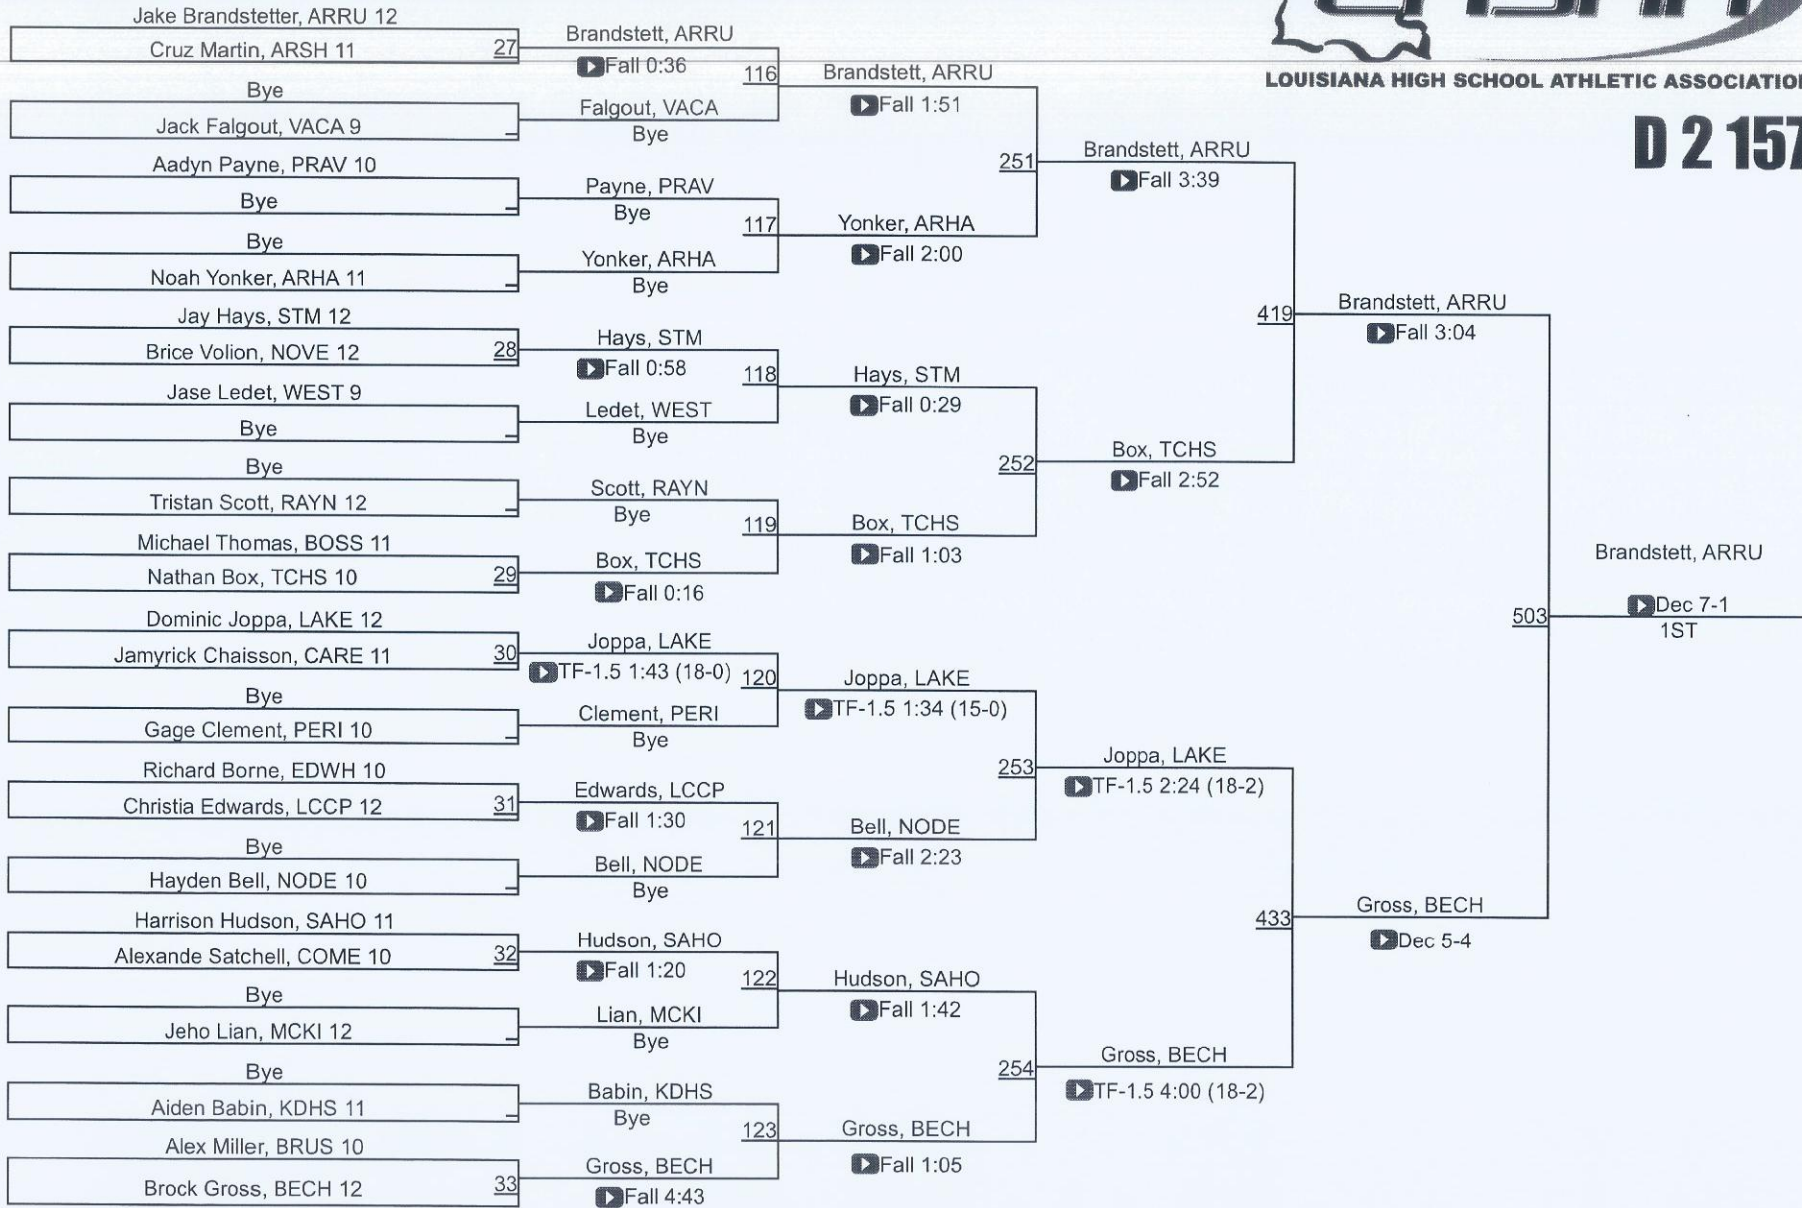

LOUISIANA HIGH SCHOOL ATHLETIC ASSOCIATION

D 2 157