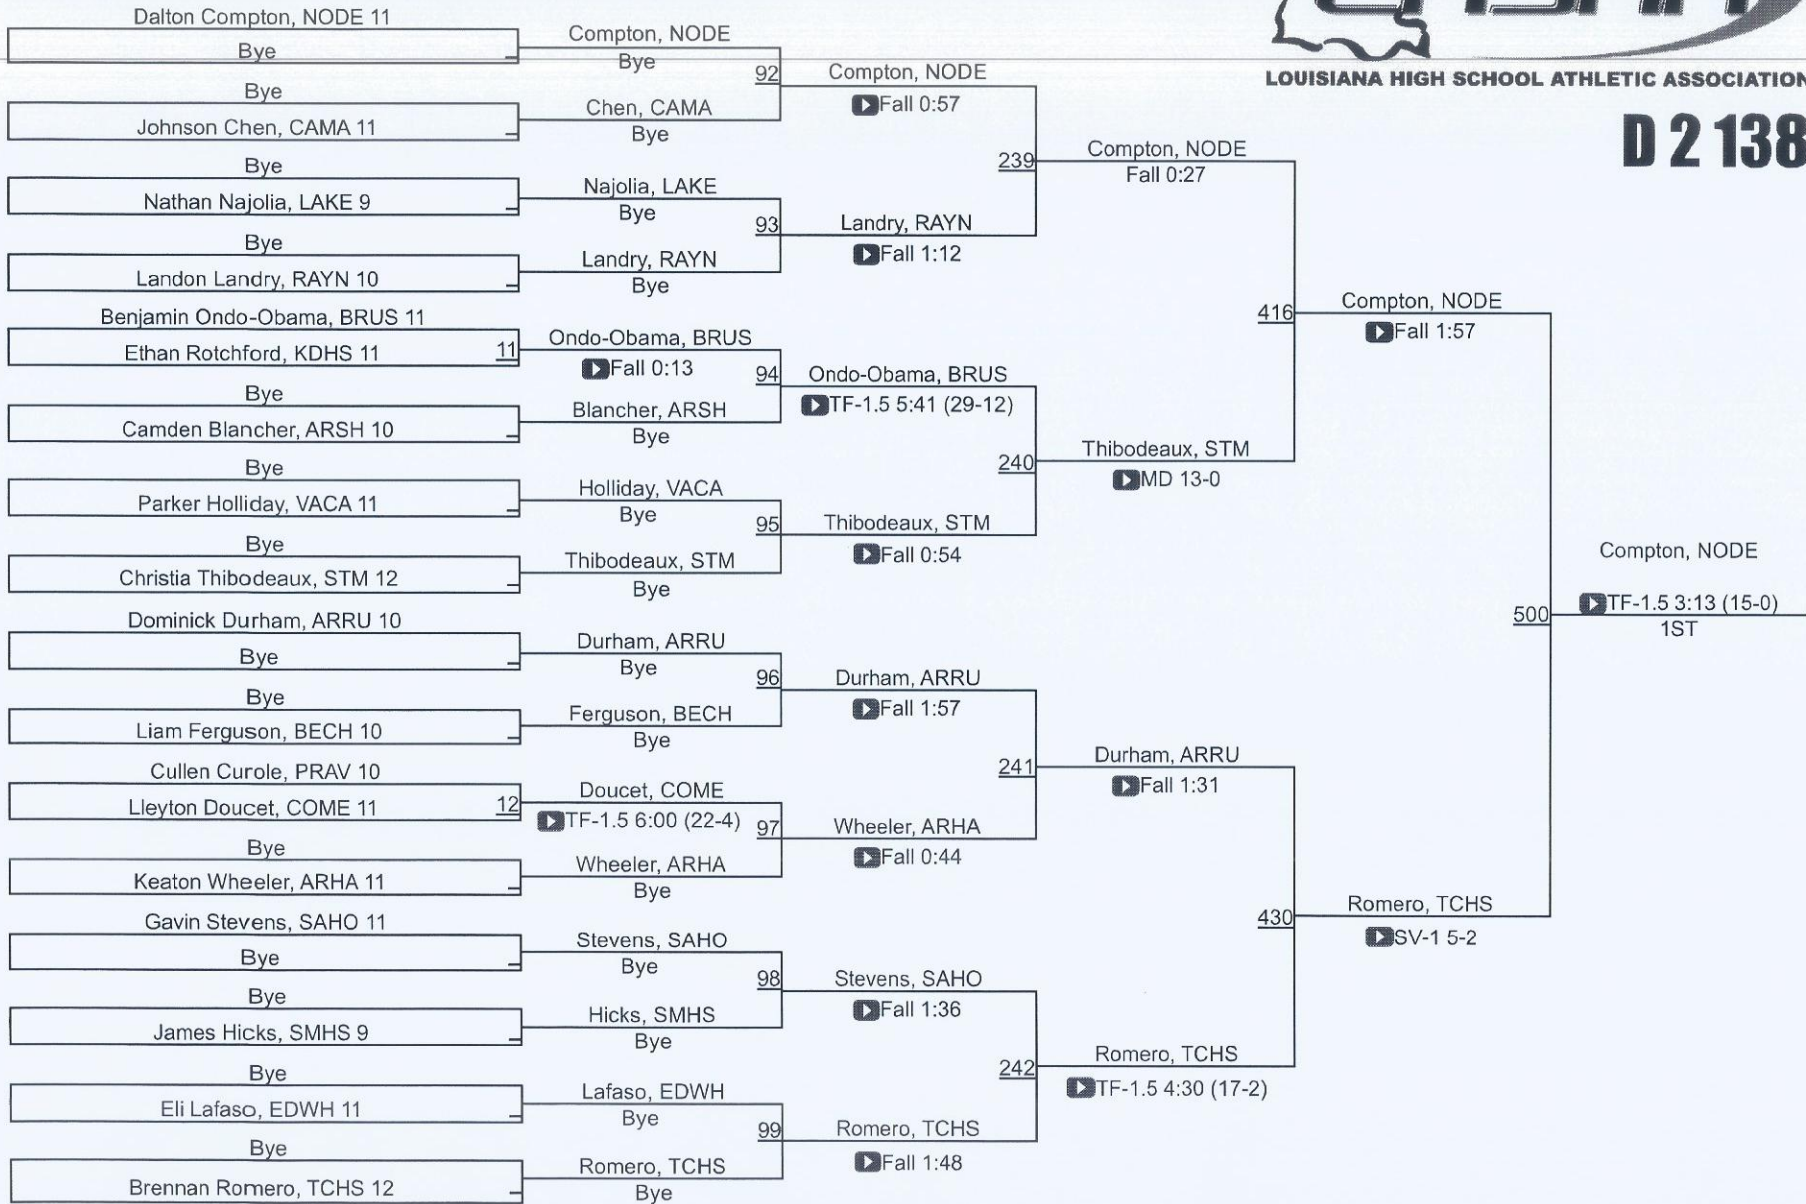

LOUISIANA HIGH SCHOOL ATHLETIC ASSOCIATION

D 2138