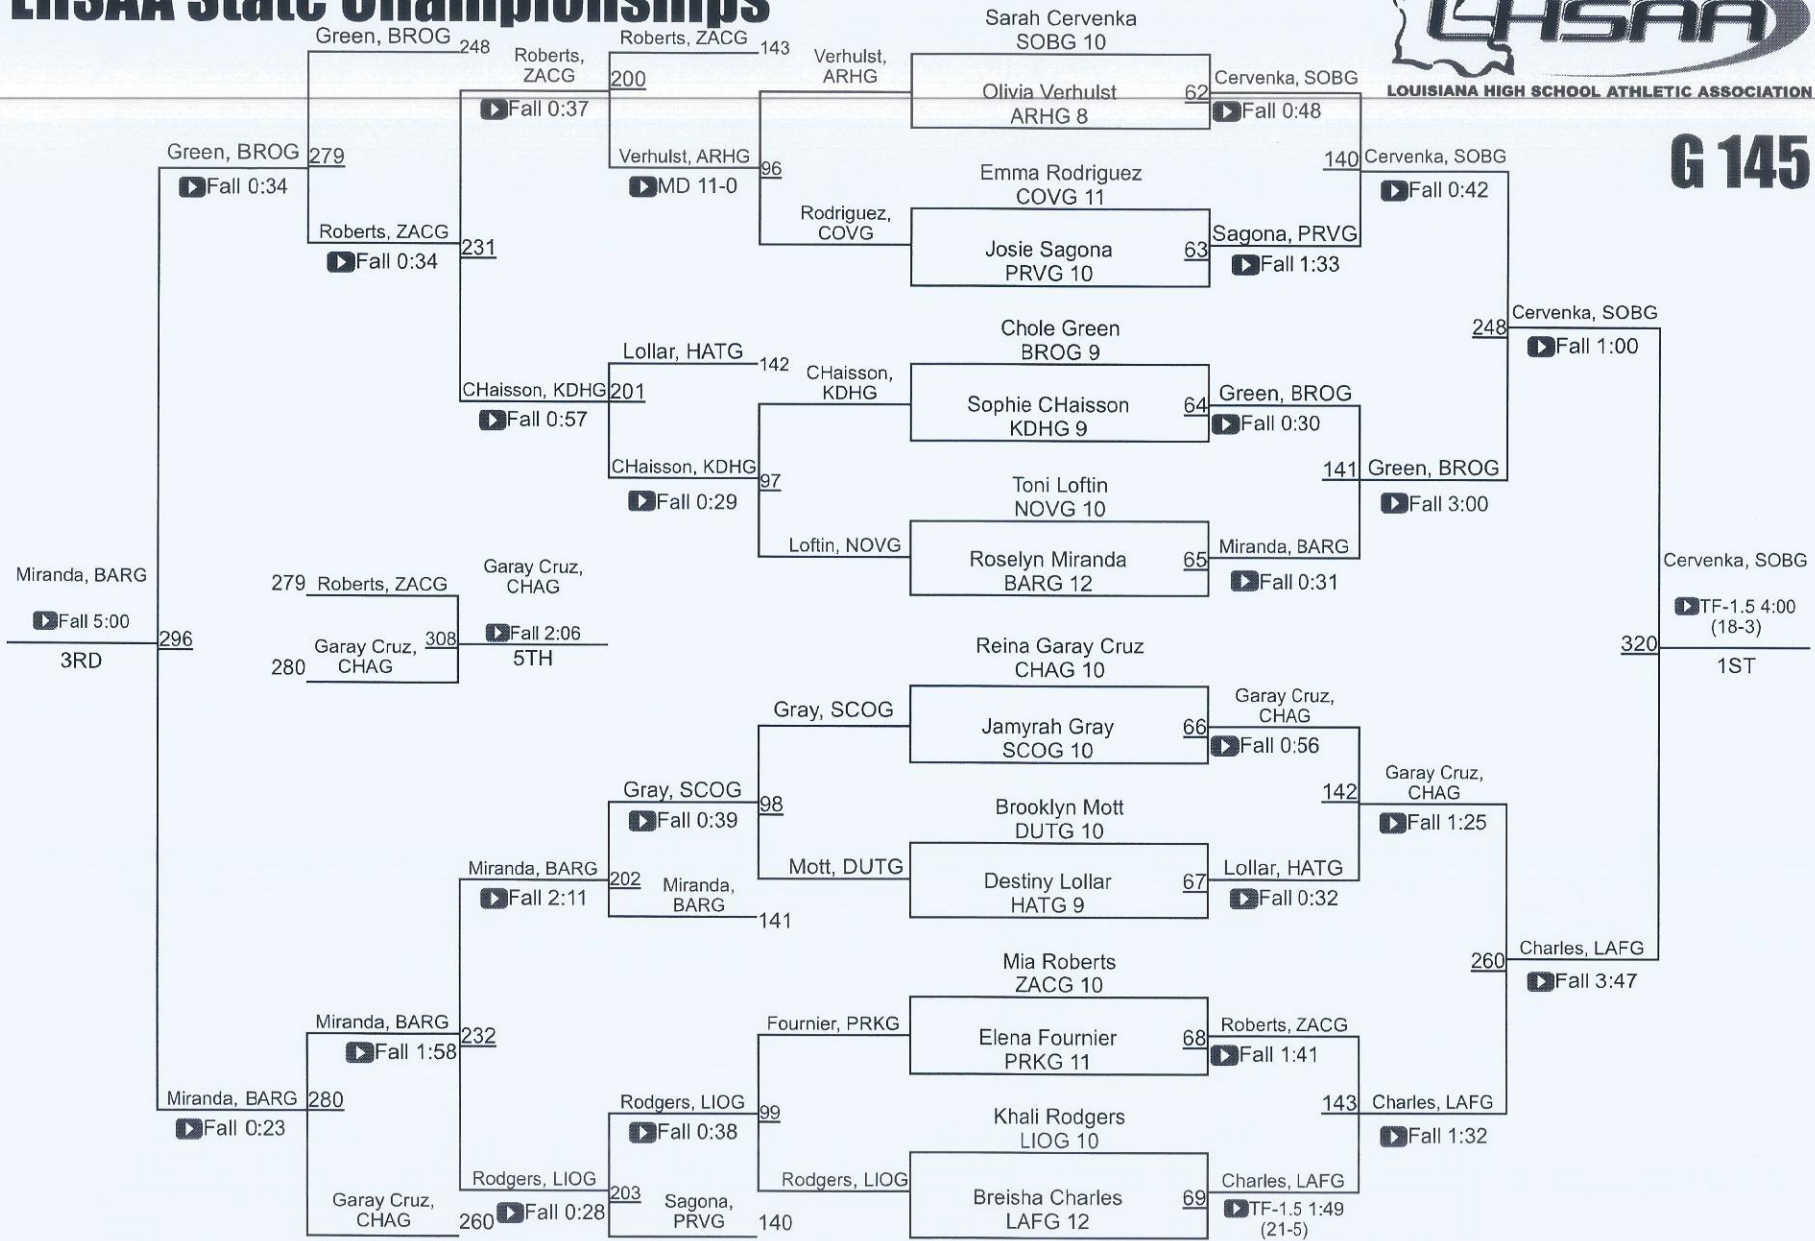

2025 LHSAA State Wrestling Championships

Girls' Final Team Standings

Place	School	Points	Place	School	Points	Place	School	Points	Place	School	Points	Place	School	Points
1	Baton Rouge	190.5	11	Sam Houston	55	21	Mandeville	30	31	Covington	16	T-38	Prairieville	4
2	Lafayette	156	12	Haughton	46	22	St. Amant	30	32	Dutchtown	15	42	Woodlawn	3.5
3	Chalmette	117	13	Brusly	43	23	Walker	28.5	33	Northshore	13	T-43	Scotlandville	3
4	South Beauregard	113	T-14	Acadiana	37	24	H.L. Bourgeois	25	34	Belle Chasse	11	T-43	South Plaquemines	3
5	Benton	108.5	T-14	North Vermillion	37	T-25	Kenner Discovery	24	T-35	Hannan	6	T-43	St. Michael	3
6	East Ascension	88.5	T-14	Riverdale	37	T-25	Pearl River	24	T-35	E.D. White	6	T-46	Airline	0
7	Zachary	78.5	17	Albany	36	27	John Ehret	22	37	Plaquemine	4.5	T-46	Byrd	0
8	Tara	58	18	Rayne	35	28	Caddo Magnate	21	T-38	Destrehan	4	T-46	NOMMA	0
9	Live Oak	57.5	T-19	Bossier	31	29	Parkway	20	T-38	Haynes	4	T-46	North Desoto	0
10	Central	57	T-19	Lakeshore	31	30	Broadmoor	18	T-38	Patrick Taylor	4	T-46	Terrebonne	0

G 132

LHSAA State Championships

G 138

LHSAA State Championships

G 145

LHSAA State Championships

G 235