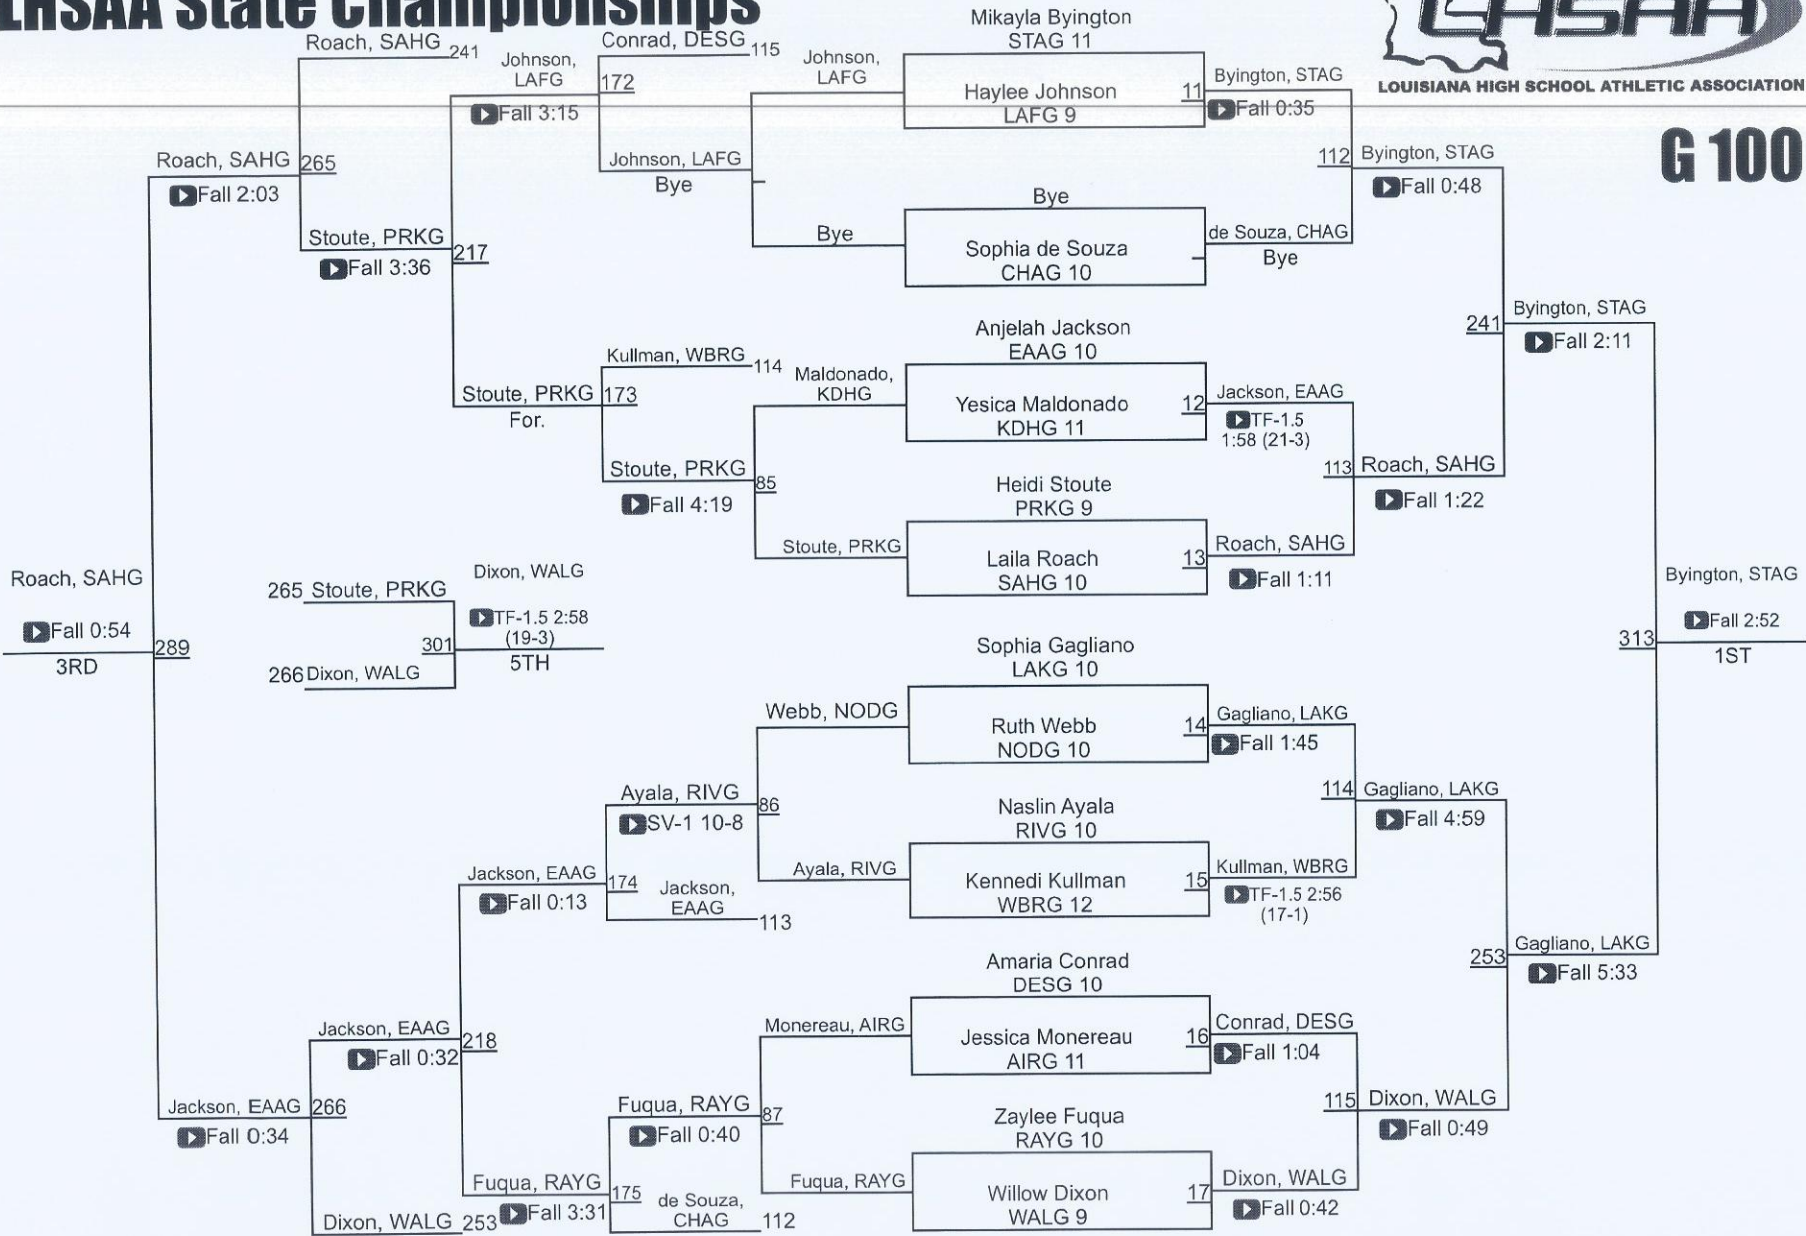

2025 LHSAA State Wrestling Championships

Girls' Final Team Standings

Place	School	Points	Place	School	Points	Place	School	Points	Place	School	Points	Place	School	Points
1	Baton Rouge	190.5	11	Sam Houston	55	21	Mandeville	30	31	Covington	16	T-38	Prairieville	4
2	Lafayette	156	12	Haughton	46	22	St. Amant	30	32	Dutchtown	15	42	Woodlawn	3.5
3	Chalmette	117	13	Brusly	43	23	Walker	28.5	33	Northshore	13	T-43	Scotlandville	3
4	South Beauregard	113	T-14	Acadiana	37	24	H.L. Bourgeois	25	34	Belle Chasse	11	T-43	South Plaquemines	3
5	Benton	108.5	T-14	North Vermillion	37	T-25	Kenner Discovery	24	T-35	Hannan	6	T-43	St. Michael	3
6	East Ascension	88.5	T-14	Riverdale	37	T-25	Pearl River	24	T-35	E.D. White	6	T-46	Airline	0
7	Zachary	78.5	17	Albany	36	27	John Ehret	22	37	Plaquemine	4.5	T-46	Byrd	0
8	Tara	58	18	Rayne	35	28	Caddo Magnate	21	T-38	Destrehan	4	T-46	NOMMA	0
9	Live Oak	57.5	T-19	Bossier	31	29	Parkway	20	T-38	Haynes	4	T-46	North Desoto	0
10	Central	57	T-19	Lakeshore	31	30	Broadmoor	18	T-38	Patrick Taylor	4	T-46	Terrebonne	0

LOUISIANA HIGH SCHOOL ATHLETIC ASSOCIATION

G 100