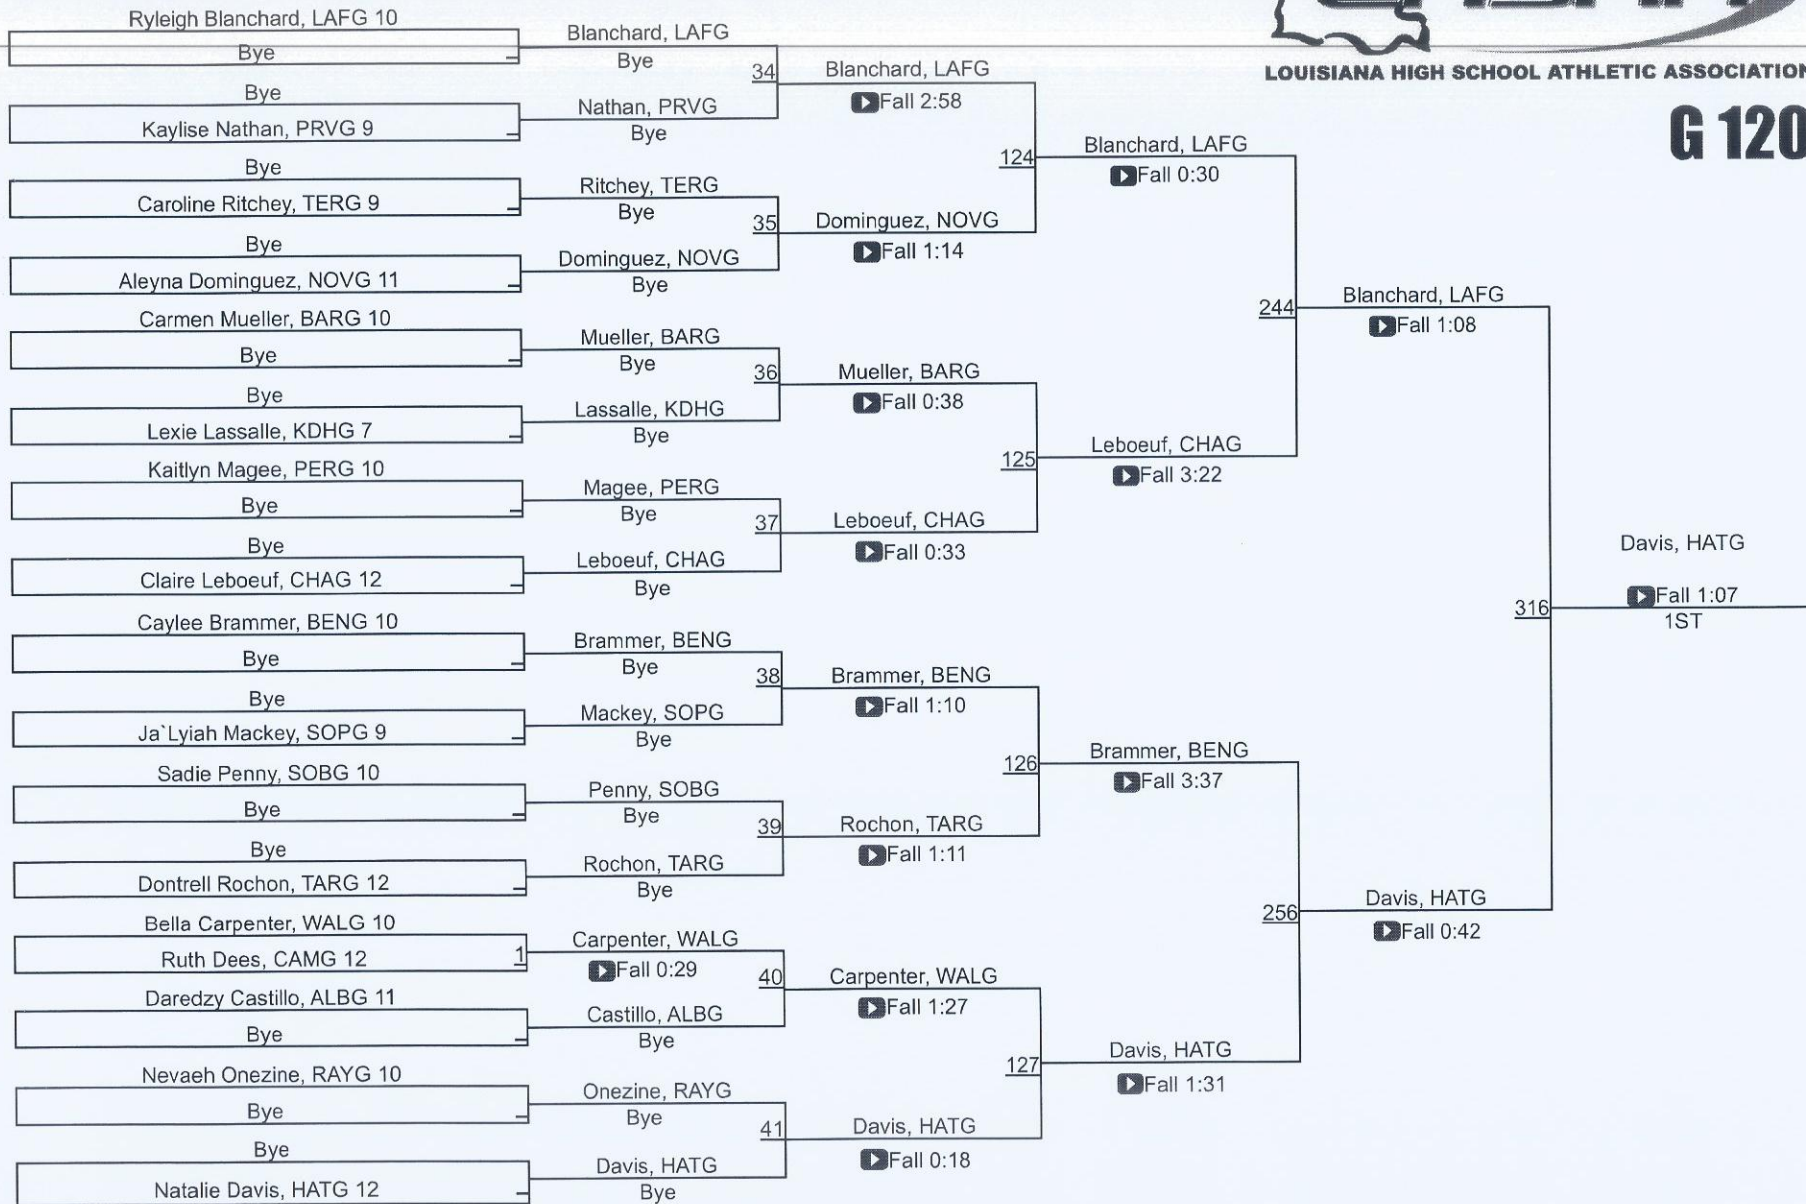

LOUISIANA HIGH SCHOOL ATHLETIC ASSOCIATION

G 120