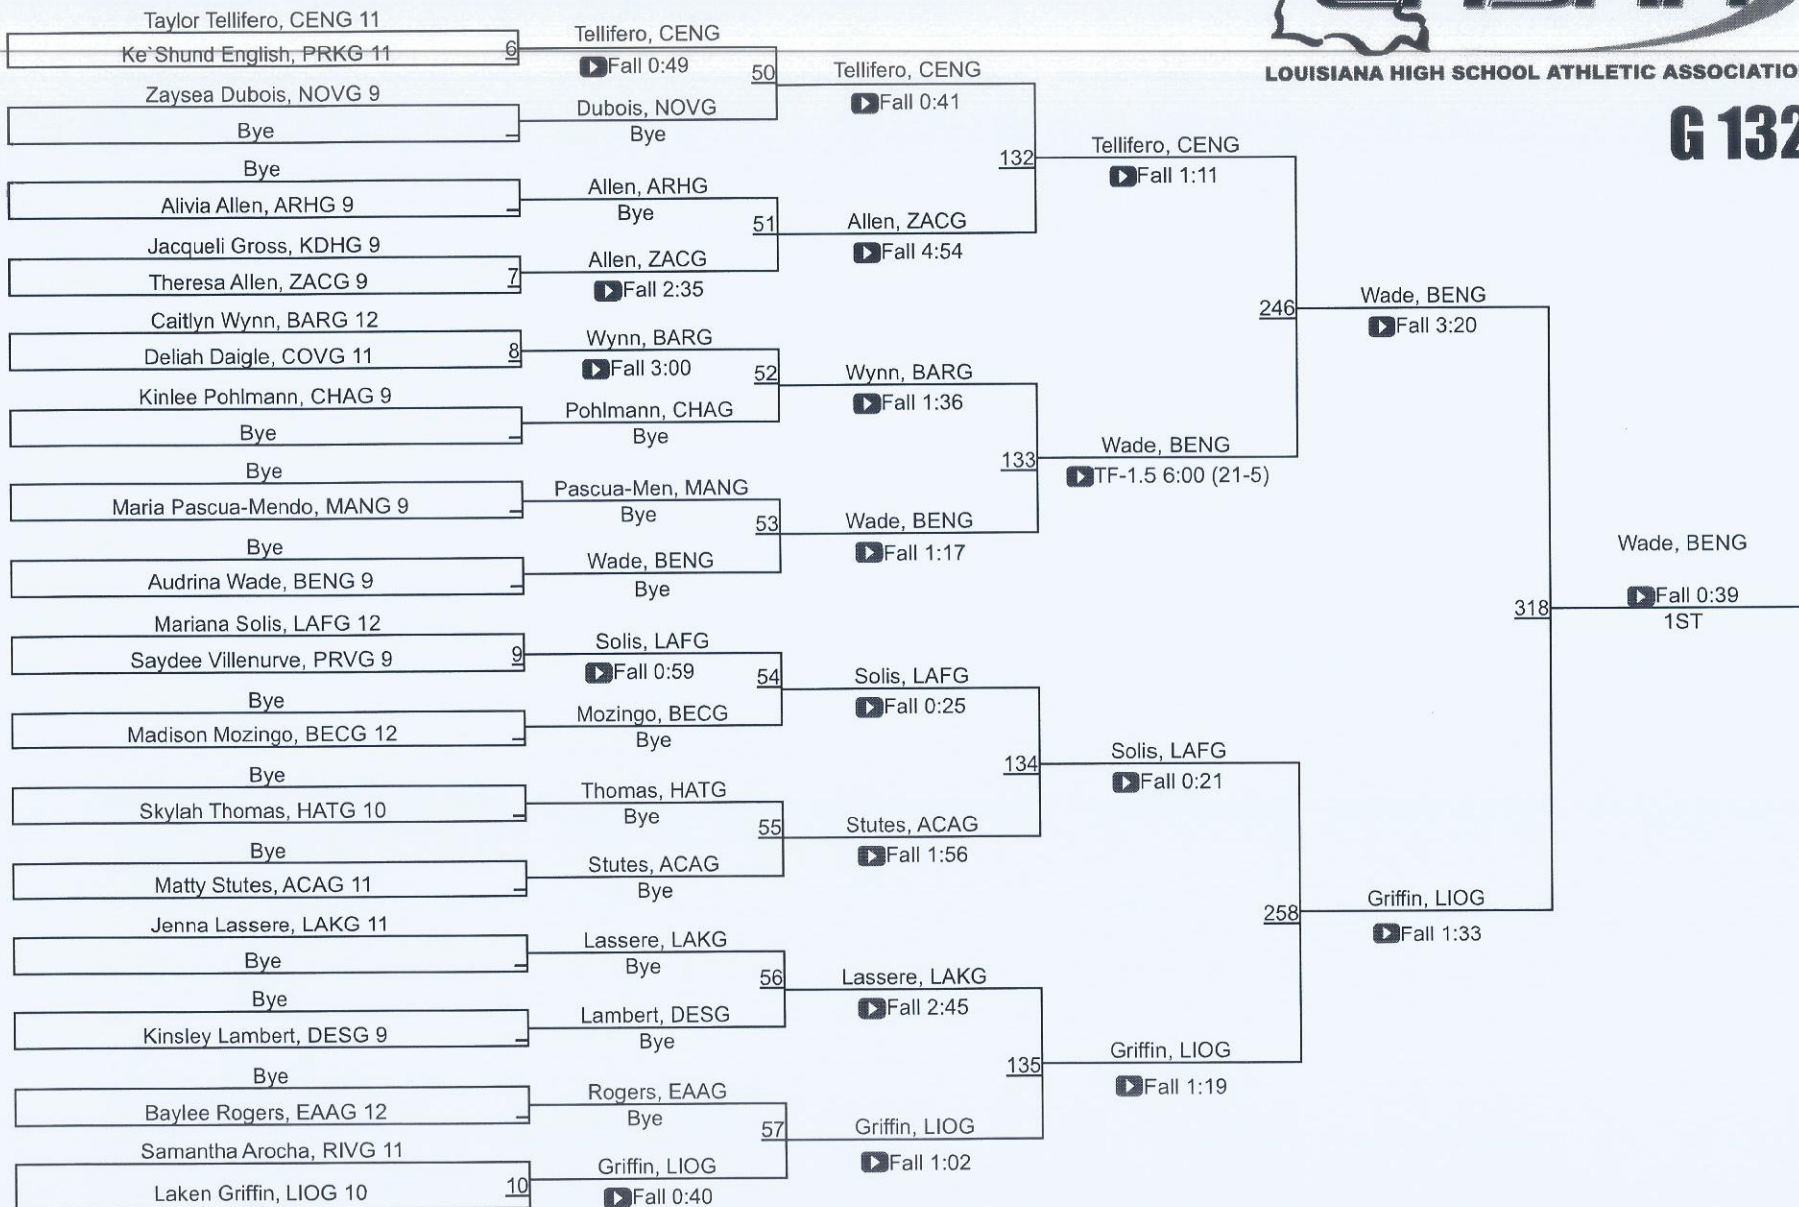

2025 LHSAA State Wrestling Championships

Girls' Final Team Standings

Place	School	Points	Place	School	Points	Place	School	Points	Place	School	Points	Place	School	Points
1	Baton Rouge	190.5	11	Sam Houston	55	21	Mandeville	30	31	Covington	16	T-38	Prairieville	4
2	Lafayette	156	12	Haughton	46	22	St. Amant	30	32	Dutchtown	15	42	Woodlawn	3.5
3	Chalmette	117	13	Brusly	43	23	Walker	28.5	33	Northshore	13	T-43	Scotlandville	3
4	South Beauregard	113	T-14	Acadiana	37	24	H.L. Bourgeois	25	34	Belle Chasse	11	T-43	South Plaquemines	3
5	Benton	108.5	T-14	North Vermillion	37	T-25	Kenner Discovery	24	T-35	Hannan	6	T-43	St. Michael	3
6	East Ascension	88.5	T-14	Riverdale	37	T-25	Pearl River	24	T-35	E.D. White	6	T-46	Airline	0
7	Zachary	78.5	17	Albany	36	27	John Ehret	22	37	Plaquemine	4.5	T-46	Byrd	0
8	Tara	58	18	Rayne	35	28	Caddo Magnate	21	T-38	Destrehan	4	T-46	NOMMA	0
9	Live Oak	57.5	T-19	Bossier	31	29	Parkway	20	T-38	Haynes	4	T-46	North Desoto	0
10	Central	57	T-19	Lakeshore	31	30	Broadmoor	18	T-38	Patrick Taylor	4	T-46	Terrebonne	0

G 132

LHSAA State Championships

G 138

LHSAA State Championships

G 145

LHSAA State Championships

G 235