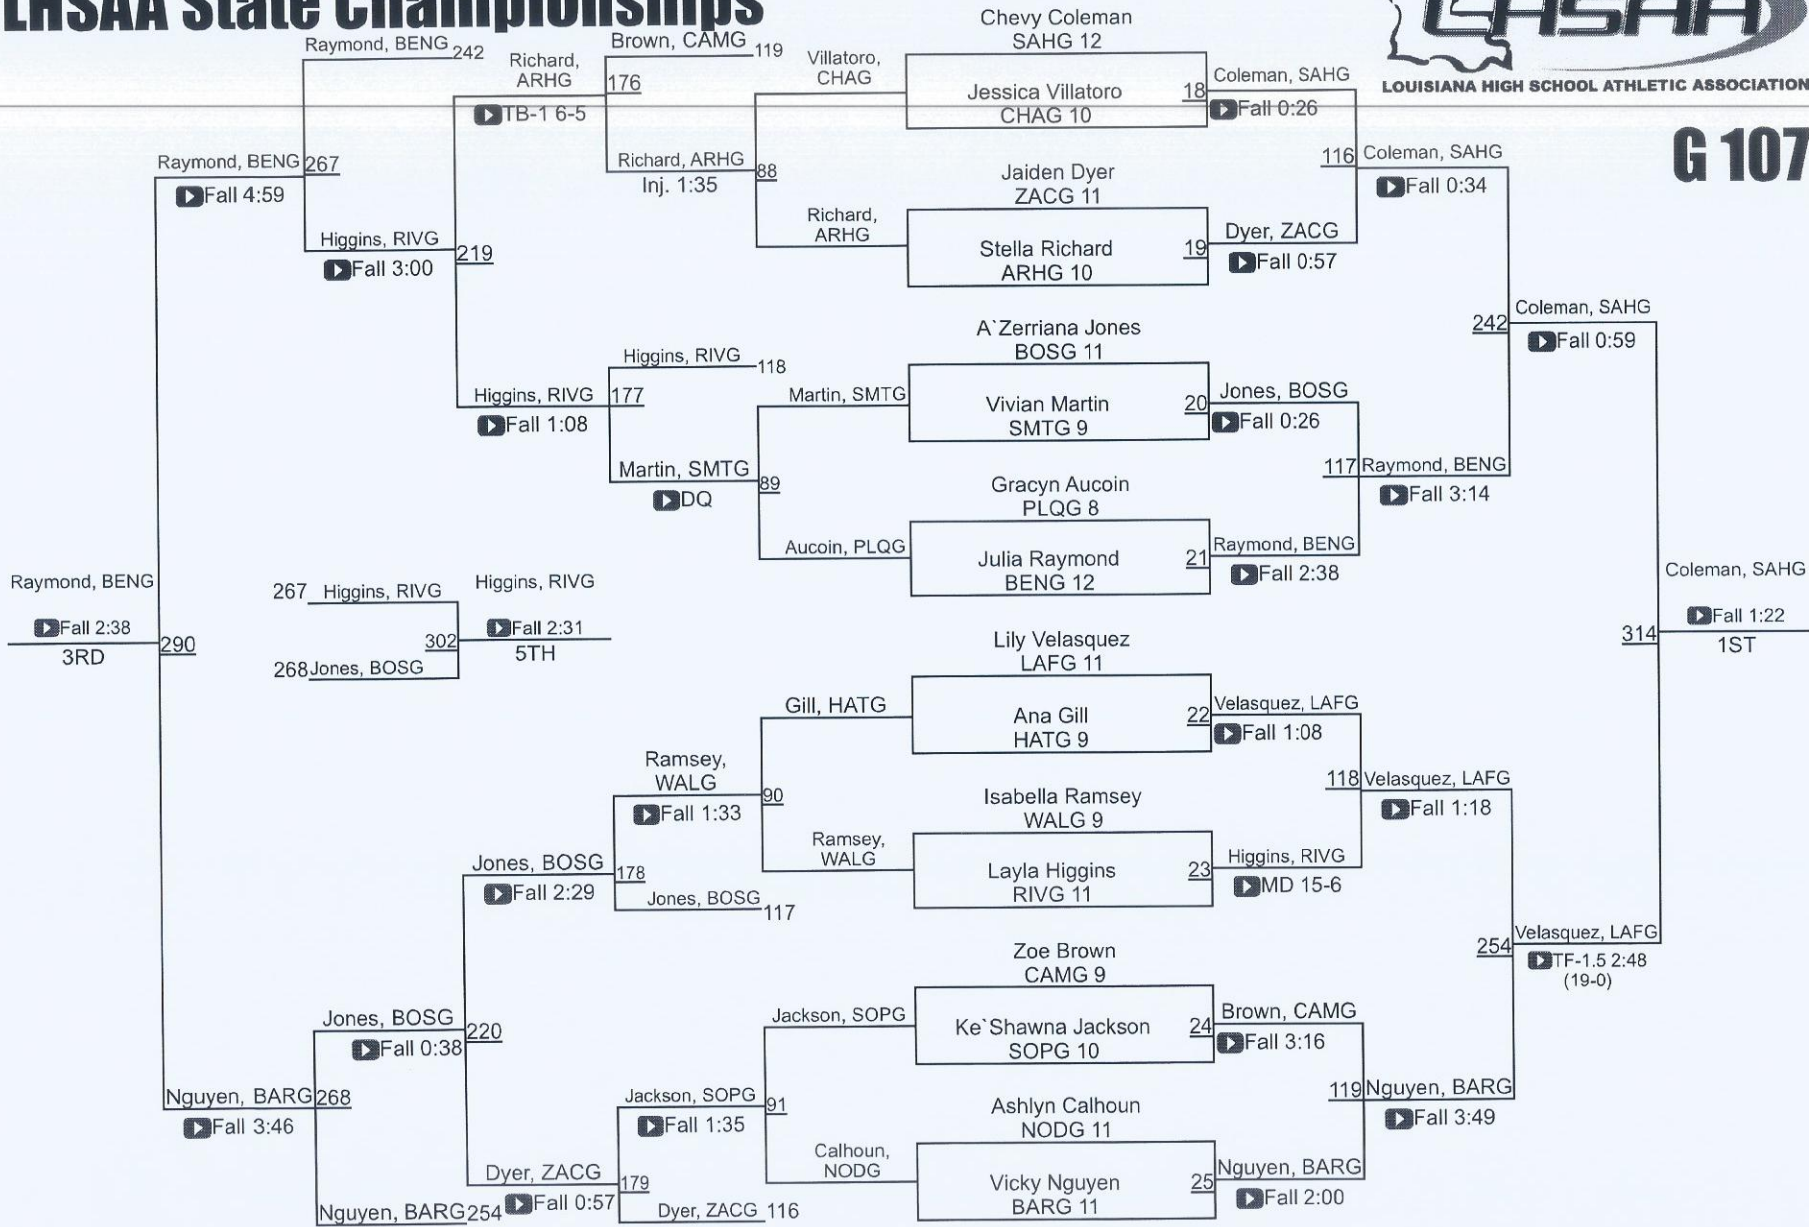

LHSAA State Championships

G 107