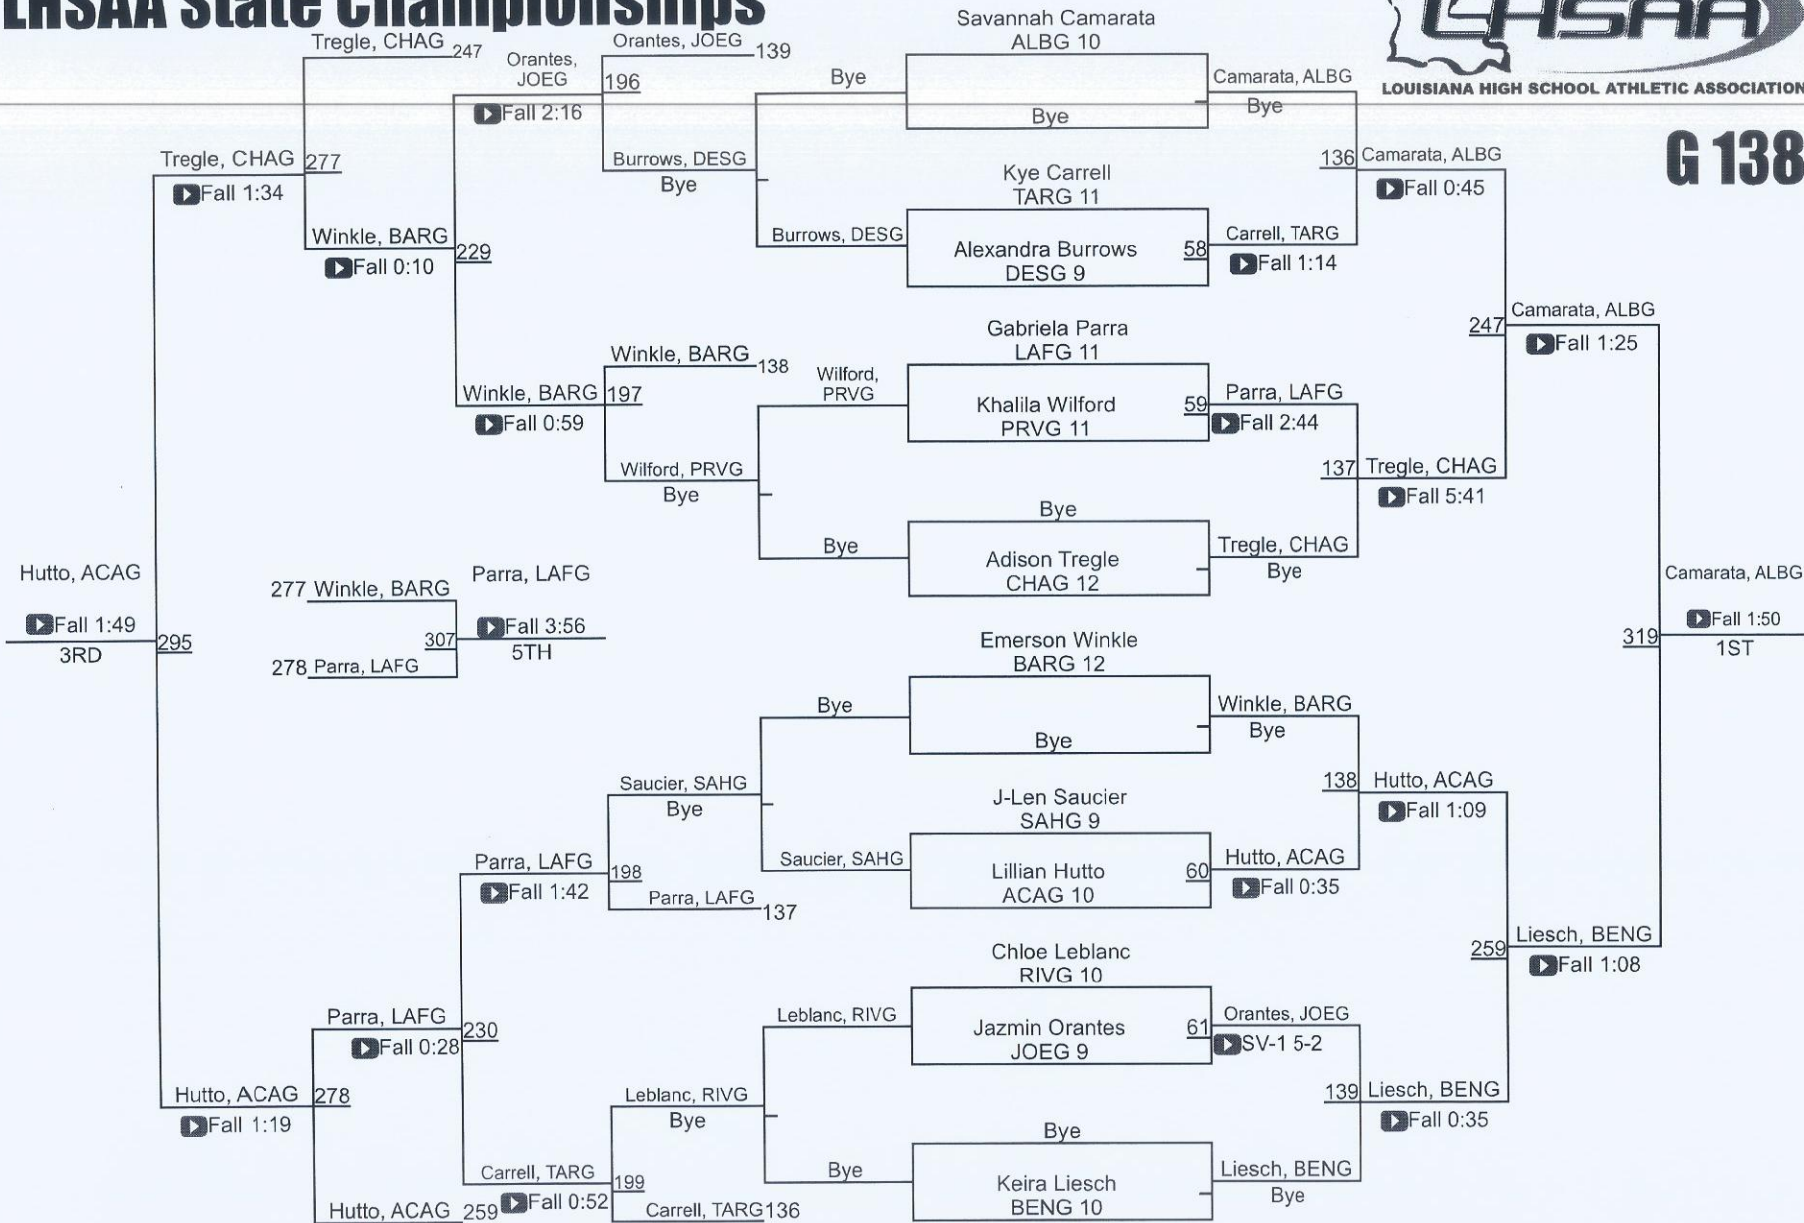

2025 LHSAA State Wrestling Championships

Girls' Final Team Standings

Place	School	Points	Place	School	Points	Place	School	Points	Place	School	Points	Place	School	Points
1	Baton Rouge	190.5	11	Sam Houston	55	21	Mandeville	30	31	Covington	16	T-38	Prairieville	4
2	Lafayette	156	12	Haughton	46	22	St. Amant	30	32	Dutchtown	15	42	Woodlawn	3.5
3	Chalmette	117	13	Brusly	43	23	Walker	28.5	33	Northshore	13	T-43	Scotlandville	3
4	South Beauregard	113	T-14	Acadiana	37	24	H.L. Bourgeois	25	34	Belle Chasse	11	T-43	South Plaquemines	3
5	Benton	108.5	T-14	North Vermillion	37	T-25	Kenner Discovery	24	T-35	Hannan	6	T-43	St. Michael	3
6	East Ascension	88.5	T-14	Riverdale	37	T-25	Pearl River	24	T-35	E.D. White	6	T-46	Airline	0
7	Zachary	78.5	17	Albany	36	27	John Ehret	22	37	Plaquemine	4.5	T-46	Byrd	0
8	Tara	58	18	Rayne	35	28	Caddo Magnate	21	T-38	Destrehan	4	T-46	NOMMA	0
9	Live Oak	57.5	T-19	Bossier	31	29	Parkway	20	T-38	Haynes	4	T-46	North Desoto	0
10	Central	57	T-19	Lakeshore	31	30	Broadmoor	18	T-38	Patrick Taylor	4	T-46	Terrebonne	0

G 132

LHSAA State Championships

G 138

LHSAA State Championships

G 145

LHSAA State Championships

G 235