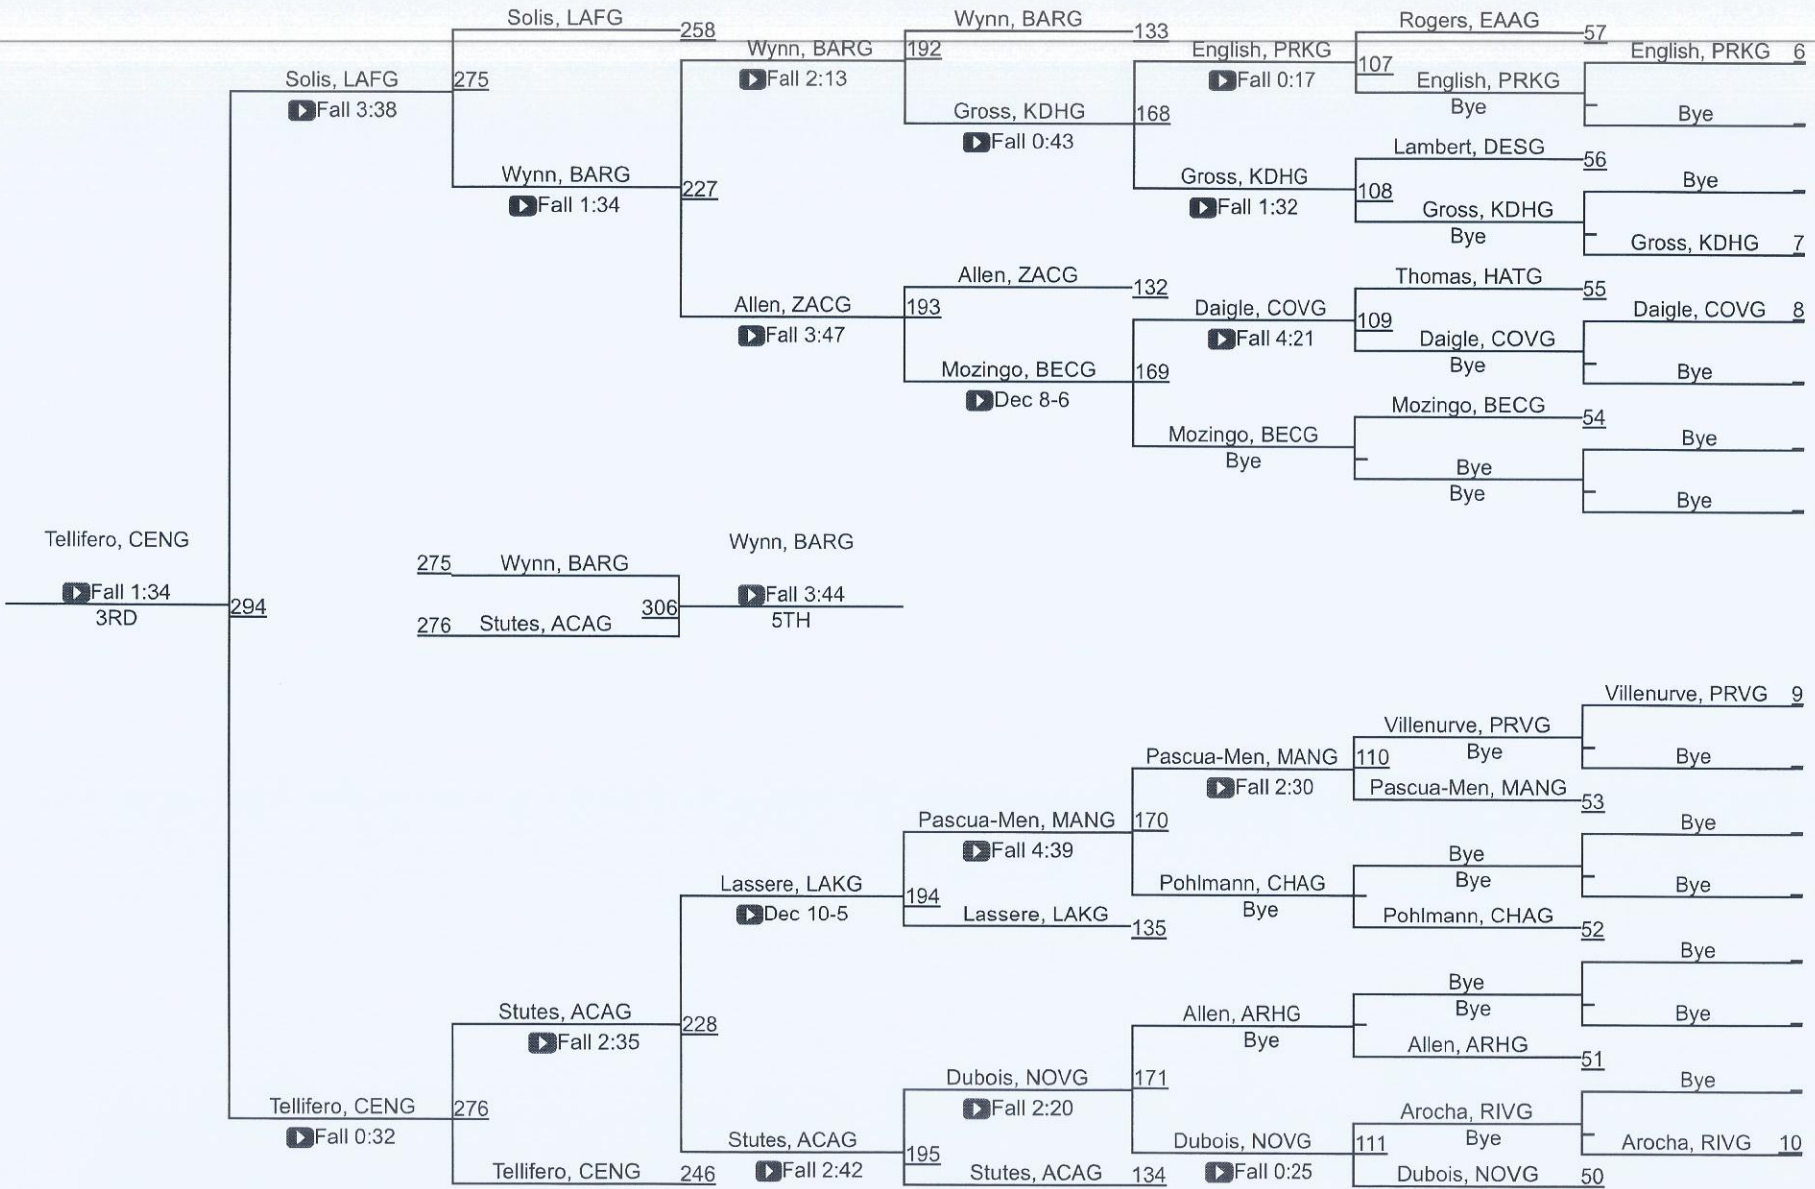

2025 LHSAA State Wrestling Championships

Girls' Final Team Standings

Place	School	Points	Place	School	Points	Place	School	Points	Place	School	Points	Place	School	Points
1	Baton Rouge	190.5	11	Sam Houston	55	21	Mandeville	30	31	Covington	16	T-38	Prairieville	4
2	Lafayette	156	12	Haughton	46	22	St. Amant	30	32	Dutchtown	15	42	Woodlawn	3.5
3	Chalmette	117	13	Brusly	43	23	Walker	28.5	33	Northshore	13	T-43	Scotlandville	3
4	South Beauregard	113	T-14	Acadiana	37	24	H.L. Bourgeois	25	34	Belle Chasse	11	T-43	South Plaquemines	3
5	Benton	108.5	T-14	North Vermillion	37	T-25	Kenner Discovery	24	T-35	Hannan	6	T-43	St. Michael	3
6	East Ascension	88.5	T-14	Riverdale	37	T-25	Pearl River	24	T-35	E.D. White	6	T-46	Airline	0
7	Zachary	78.5	17	Albany	36	27	John Ehret	22	37	Plaquemine	4.5	T-46	Byrd	0
8	Tara	58	18	Rayne	35	28	Caddo Magnate	21	T-38	Destrehan	4	T-46	NOMMA	0
9	Live Oak	57.5	T-19	Bossier	31	29	Parkway	20	T-38	Haynes	4	T-46	North Desoto	0
10	Central	57	T-19	Lakeshore	31	30	Broadmoor	18	T-38	Patrick Taylor	4	T-46	Terrebonne	0

G 120

LHSAA State Championships

LOUISIANA HIGH SCHOOL ATHLETIC ASSOCIATION

G 126

G 126

LHSAA State Championships

LOUISIANA HIGH SCHOOL ATHLETIC ASSOCIATION

G 132

G 132

LHSAA State Championships

G 138

LHSAA State Championships

G 145

LHSAA State Championships

G 235