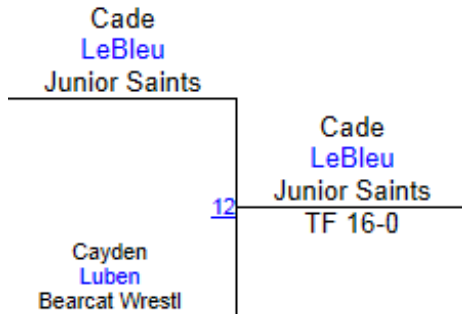

2013 Jr. Storm Open

Pre-Bantam 32-35

2013 Jr. Storm Open

Pre-Bantam 36-38

2013 Jr. Storm Open

Pre-Bantam 39-40

2013 Jr. Storm Open

Pre-Bantam 40-41

2013 Jr. Storm Open

Pre-Bantam 41-42

2013 Jr. Storm Open

42-44 Pre-Bantam

2013 Jr. Storm Open

Pre-Bantam 43-44

2013 Jr. Storm Open

Pre-Bantam 47-48

Round 1

Round 2

Round 3

C. LeBleu (Junior Saints)

1ST

C. Richard (Rayne Wrestling Club)

2ND

C. Luben (Bearcat Wrestling Club)