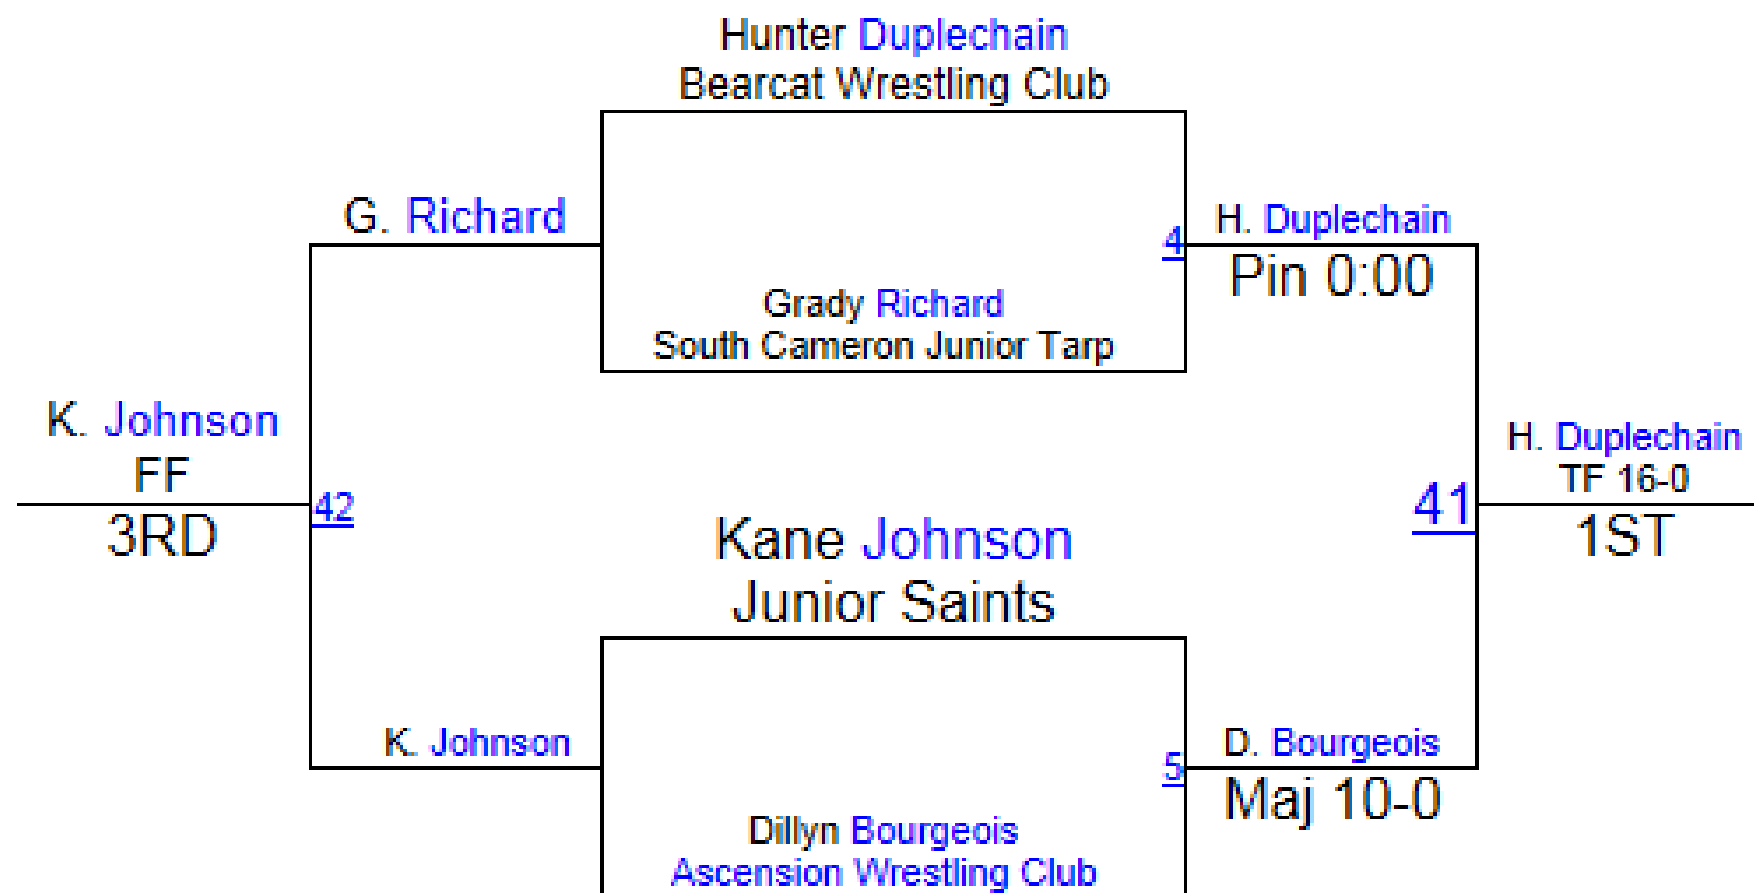

2013 Jr. Storm Open

48-49 Pre-Bantam