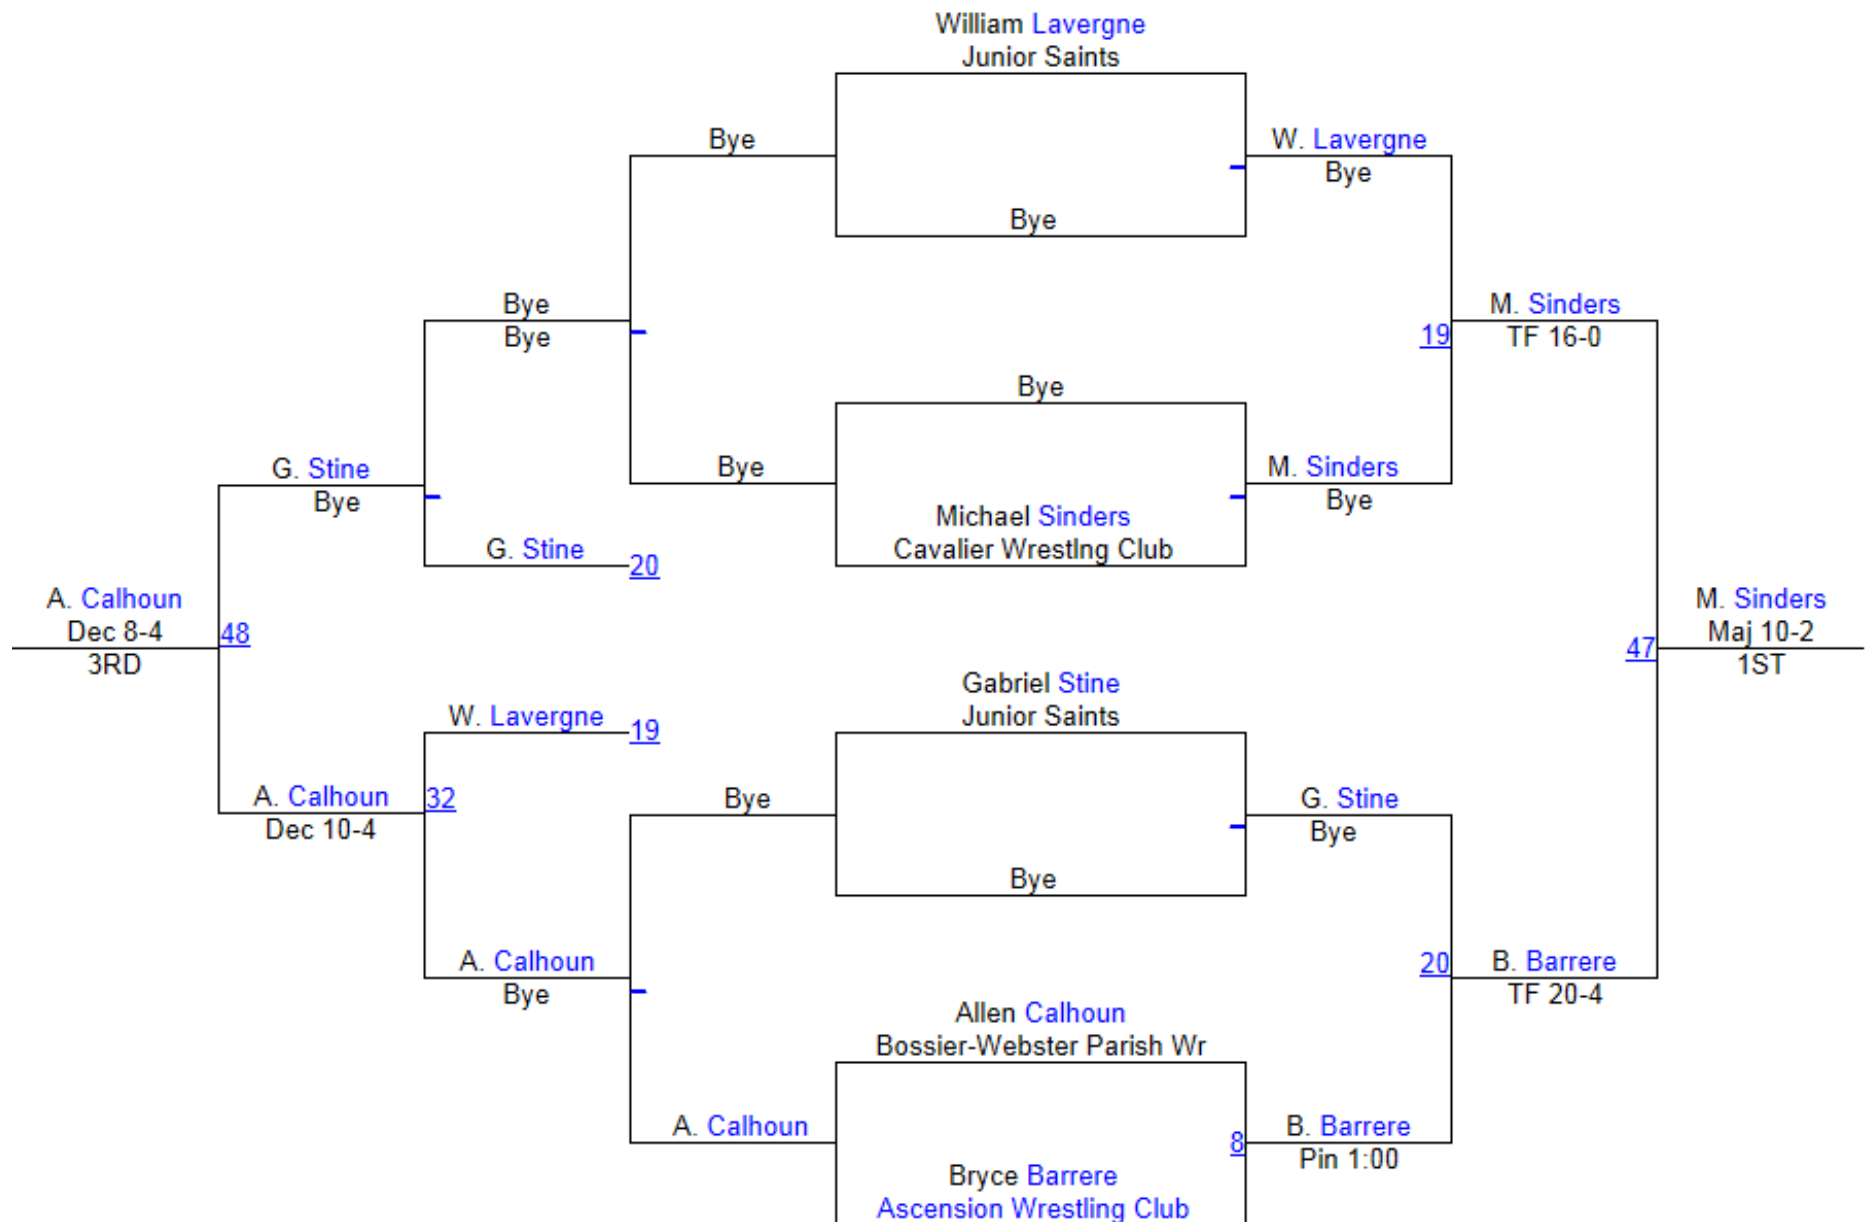

2013 Jr. Storm Open

Pre-Bantam 39-40