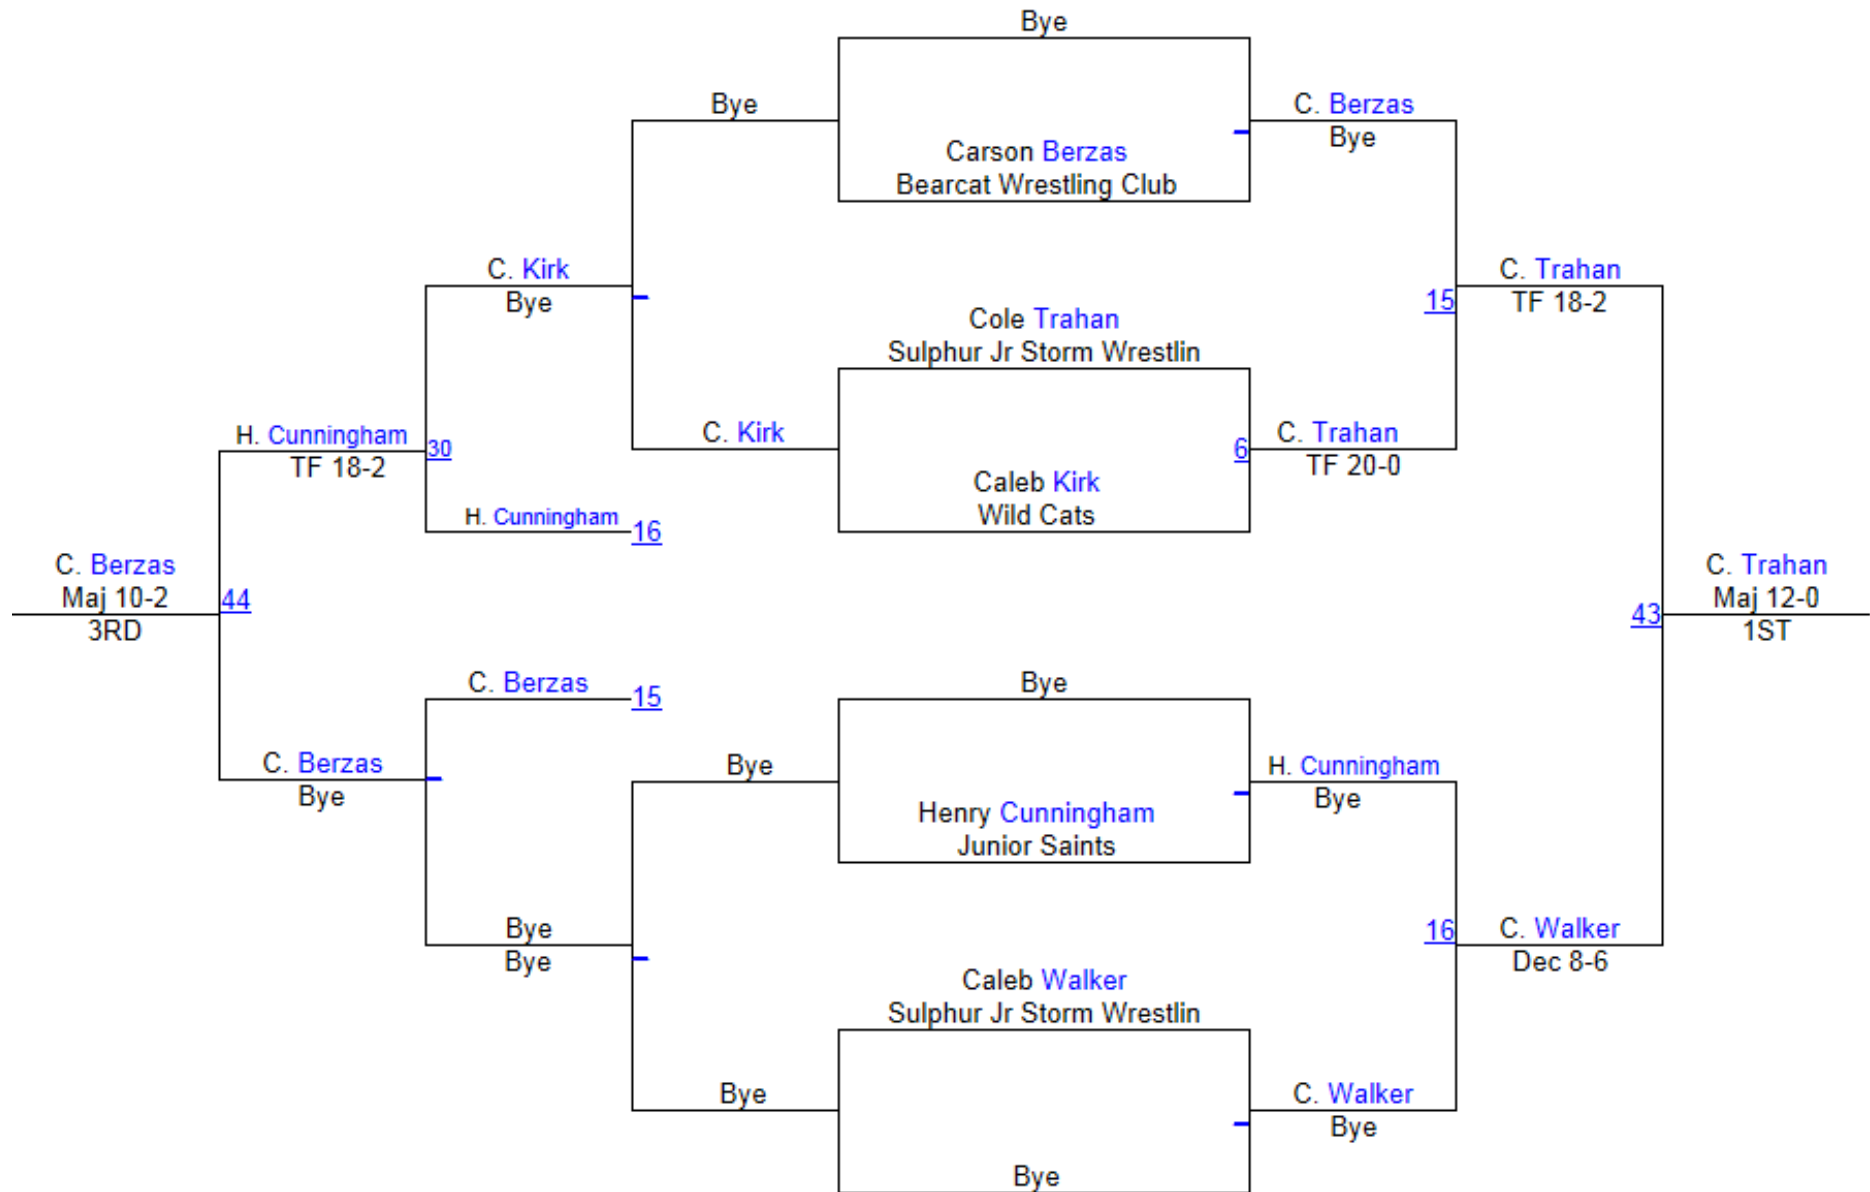

2013 Jr. Storm Open

Pre-Bantam 32-35