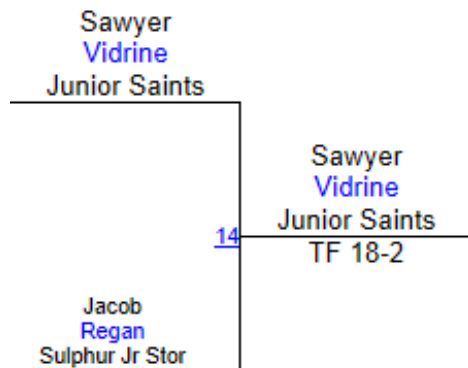

Round 1

Round 2

Round 3

C. LeBleu (Junior Saints)

1ST

C. Richard (Rayne Wrestling Club)

2ND

C. Luben (Bearcat Wrestling Club)

3RD

2013 Jr. Storm Open

48-49 Pre-Bantam

2013 Jr. Storm Open

Pre-Bantam 50-52

Round 1

Round 2

Round 3

L. Cusachs (Scorpion Wrestling Club)
1ST

S. Richard (Jr. Spartans Wrestling Cl)
2ND

2013 Jr. Storm Open

Pre-Bantam 53-55

Round 1

Round 2

Round 3

S. Vidrine (Junior Saints)
1ST

J. Regan (Sulphur Jr Storm Wrestlin)
2ND