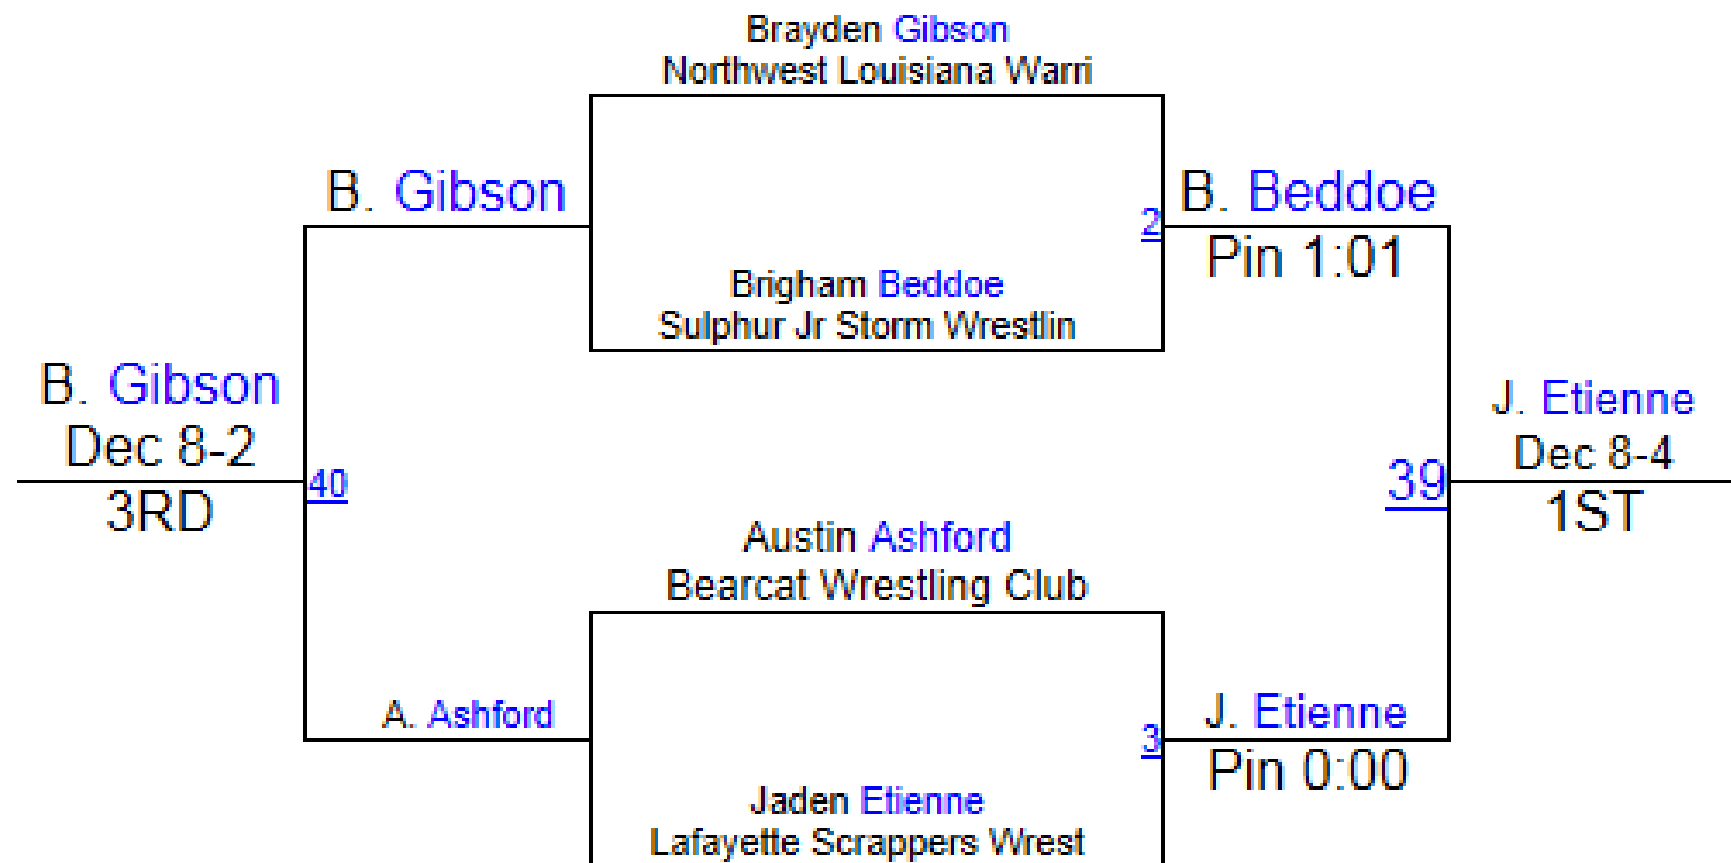

2013 Jr. Storm Open

42-44 Pre-Bantam