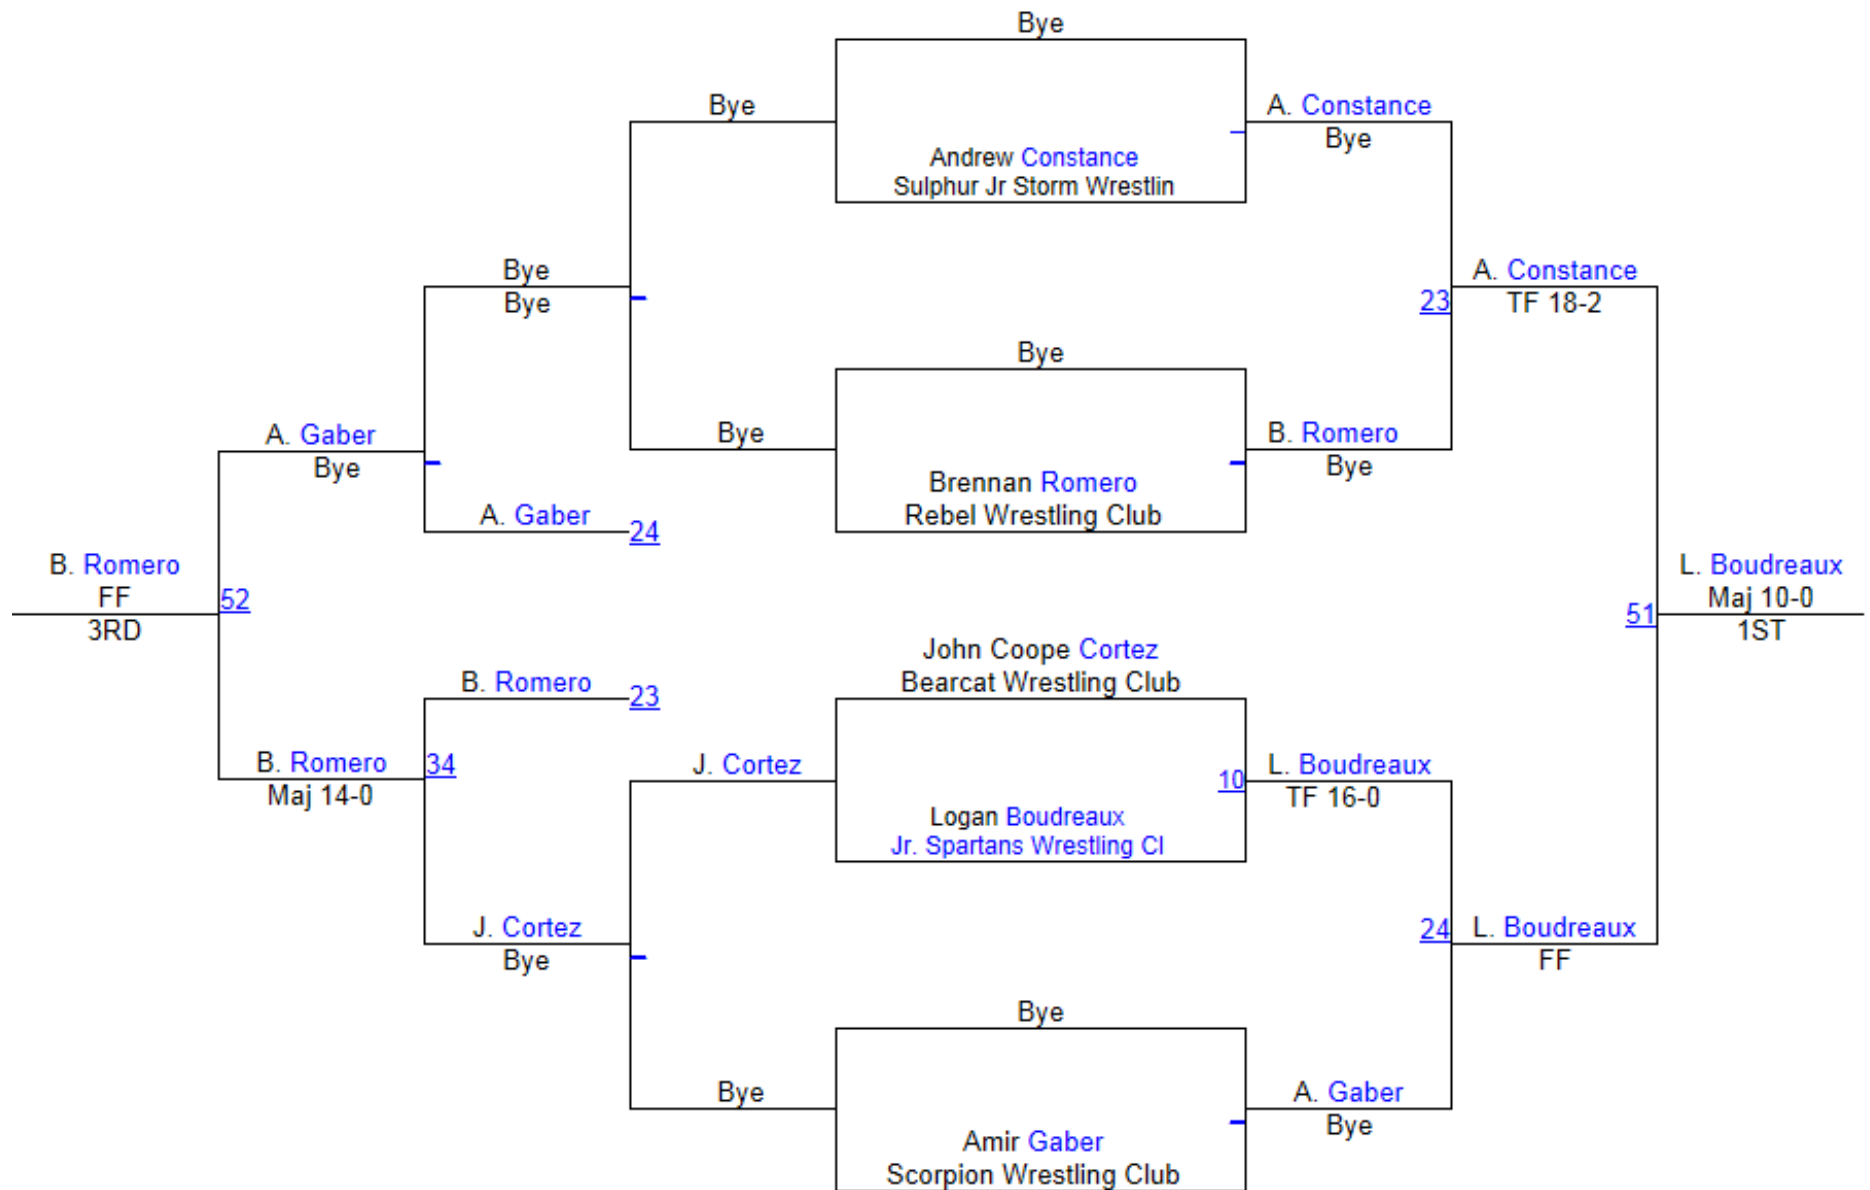

2013 Jr. Storm Open

Pre-Bantam 41-42