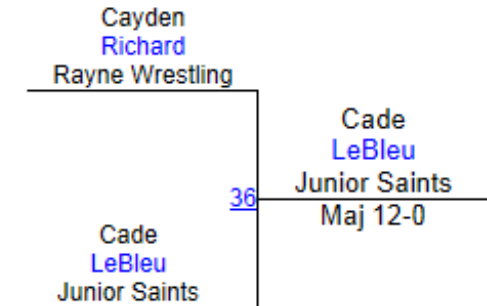

2013 Jr. Storm Open

Pre-Bantam 41-42

2013 Jr. Storm Open

42-44 Pre-Bantam

2013 Jr. Storm Open

Pre-Bantam 43-44

2013 Jr. Storm Open

Pre-Bantam 47-48

Round 1

Round 2

Round 3

C. LeBleu (Junior Saints)

1ST

C. Richard (Rayne Wrestling Club)

2ND

C. Luben (Bearcat Wrestling Club)