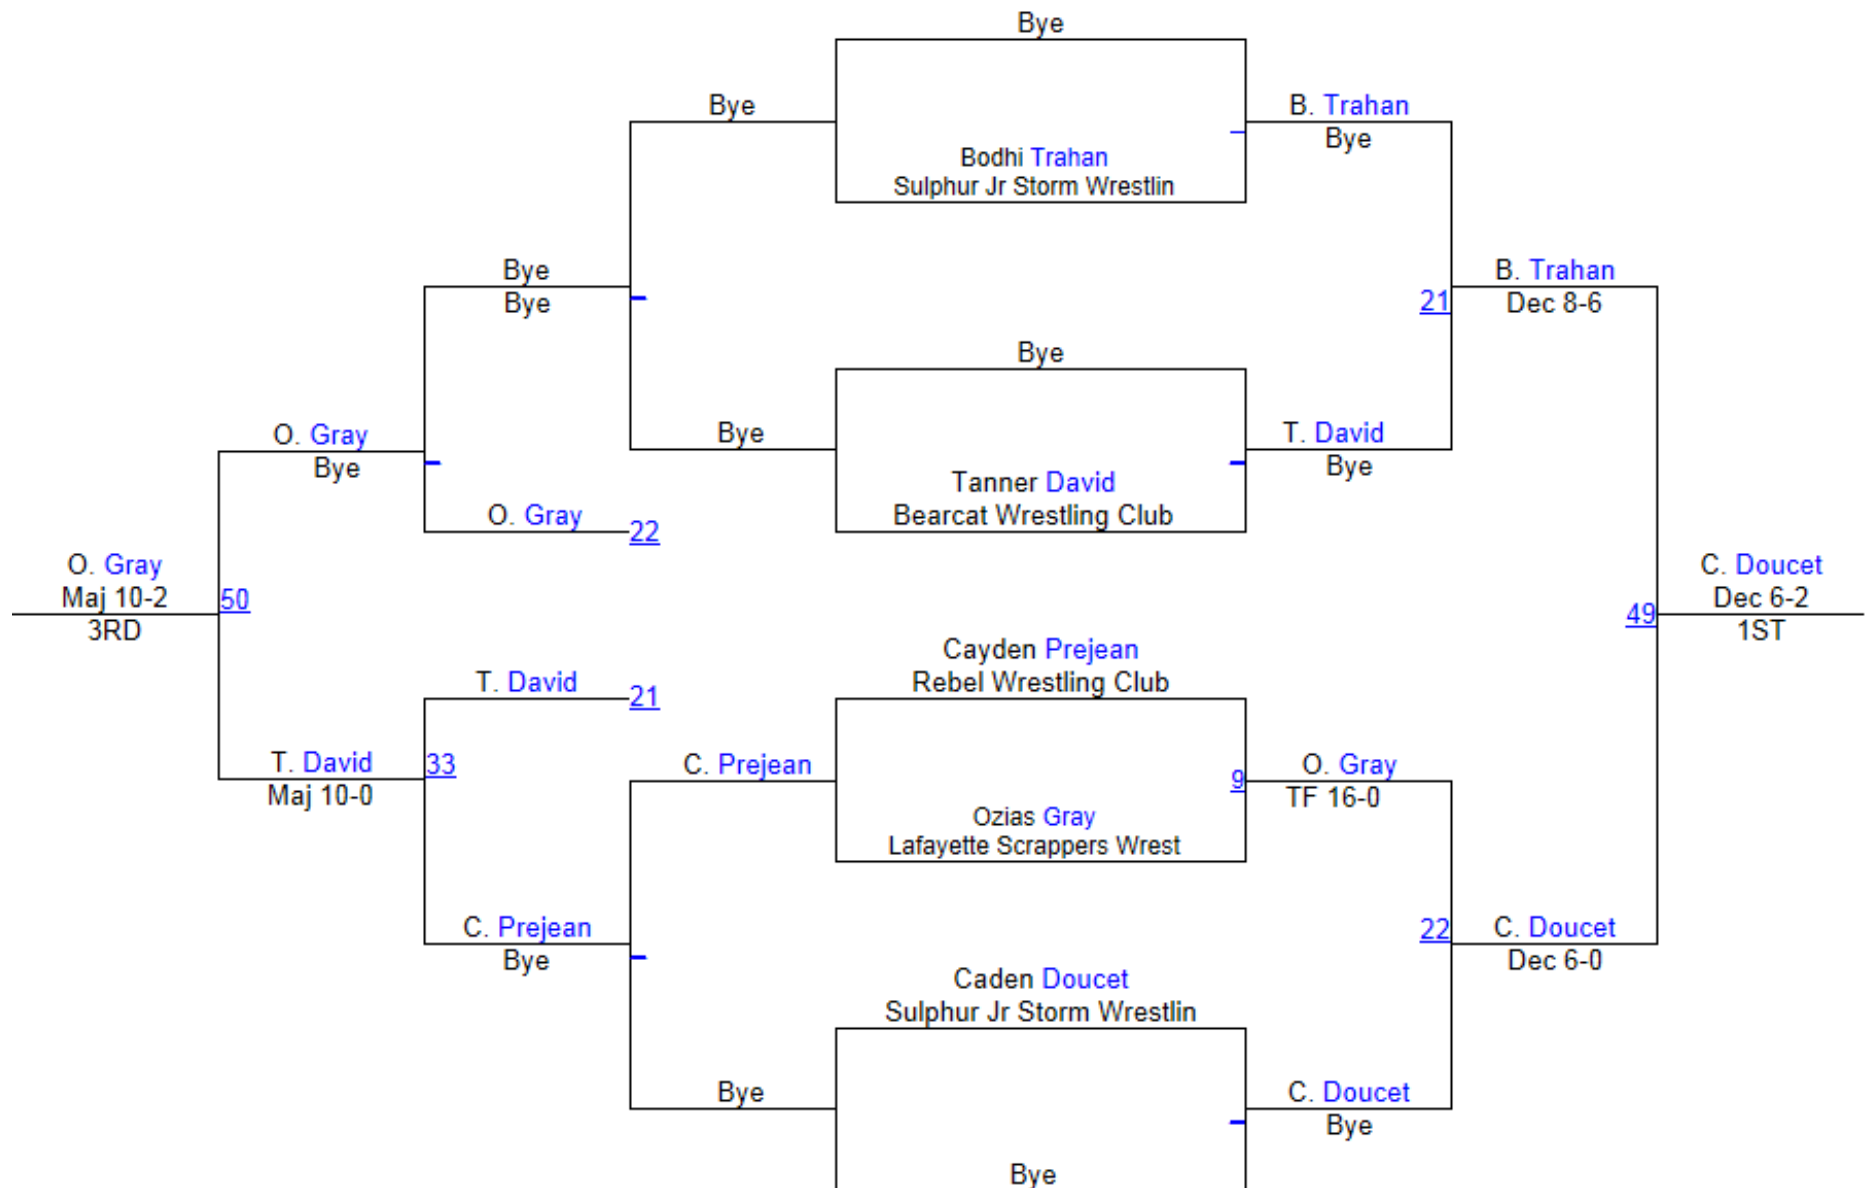

2013 Jr. Storm Open

Pre-Bantam 32-35

2013 Jr. Storm Open

Pre-Bantam 36-38

2013 Jr. Storm Open

Pre-Bantam 39-40

2013 Jr. Storm Open

Pre-Bantam 40-41