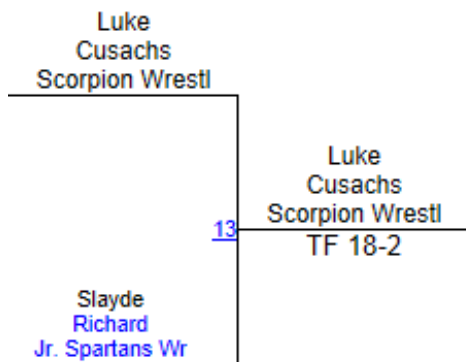

Round 1

Round 2

Round 3

C. LeBleu (Junior Saints)

1ST

C. Richard (Rayne Wrestling Club)

2ND

C. Luben (Bearcat Wrestling Club)

3RD

2013 Jr. Storm Open

48-49 Pre-Bantam

2013 Jr. Storm Open

Pre-Bantam 50-52

Round 1

Round 2

Round 3

L. Cusachs (Scorpion Wrestling Club)
1ST

S. Richard (Jr. Spartans Wrestling Cl)
2ND

2013 Jr. Storm Open

Pre-Bantam 53-55

Round 1

Round 2

Round 3

S. Vidrine (Junior Saints)
1ST