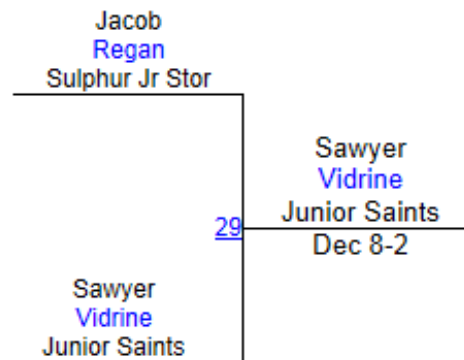

L. Cusachs (Scorpion Wrestling Club)
1ST

S. Richard (Jr. Spartans Wrestling Cl)
2ND

2013 Jr. Storm Open

Pre-Bantam 53-55

Round 1

Round 2

Round 3

S. Vidrine (Junior Saints)
1ST