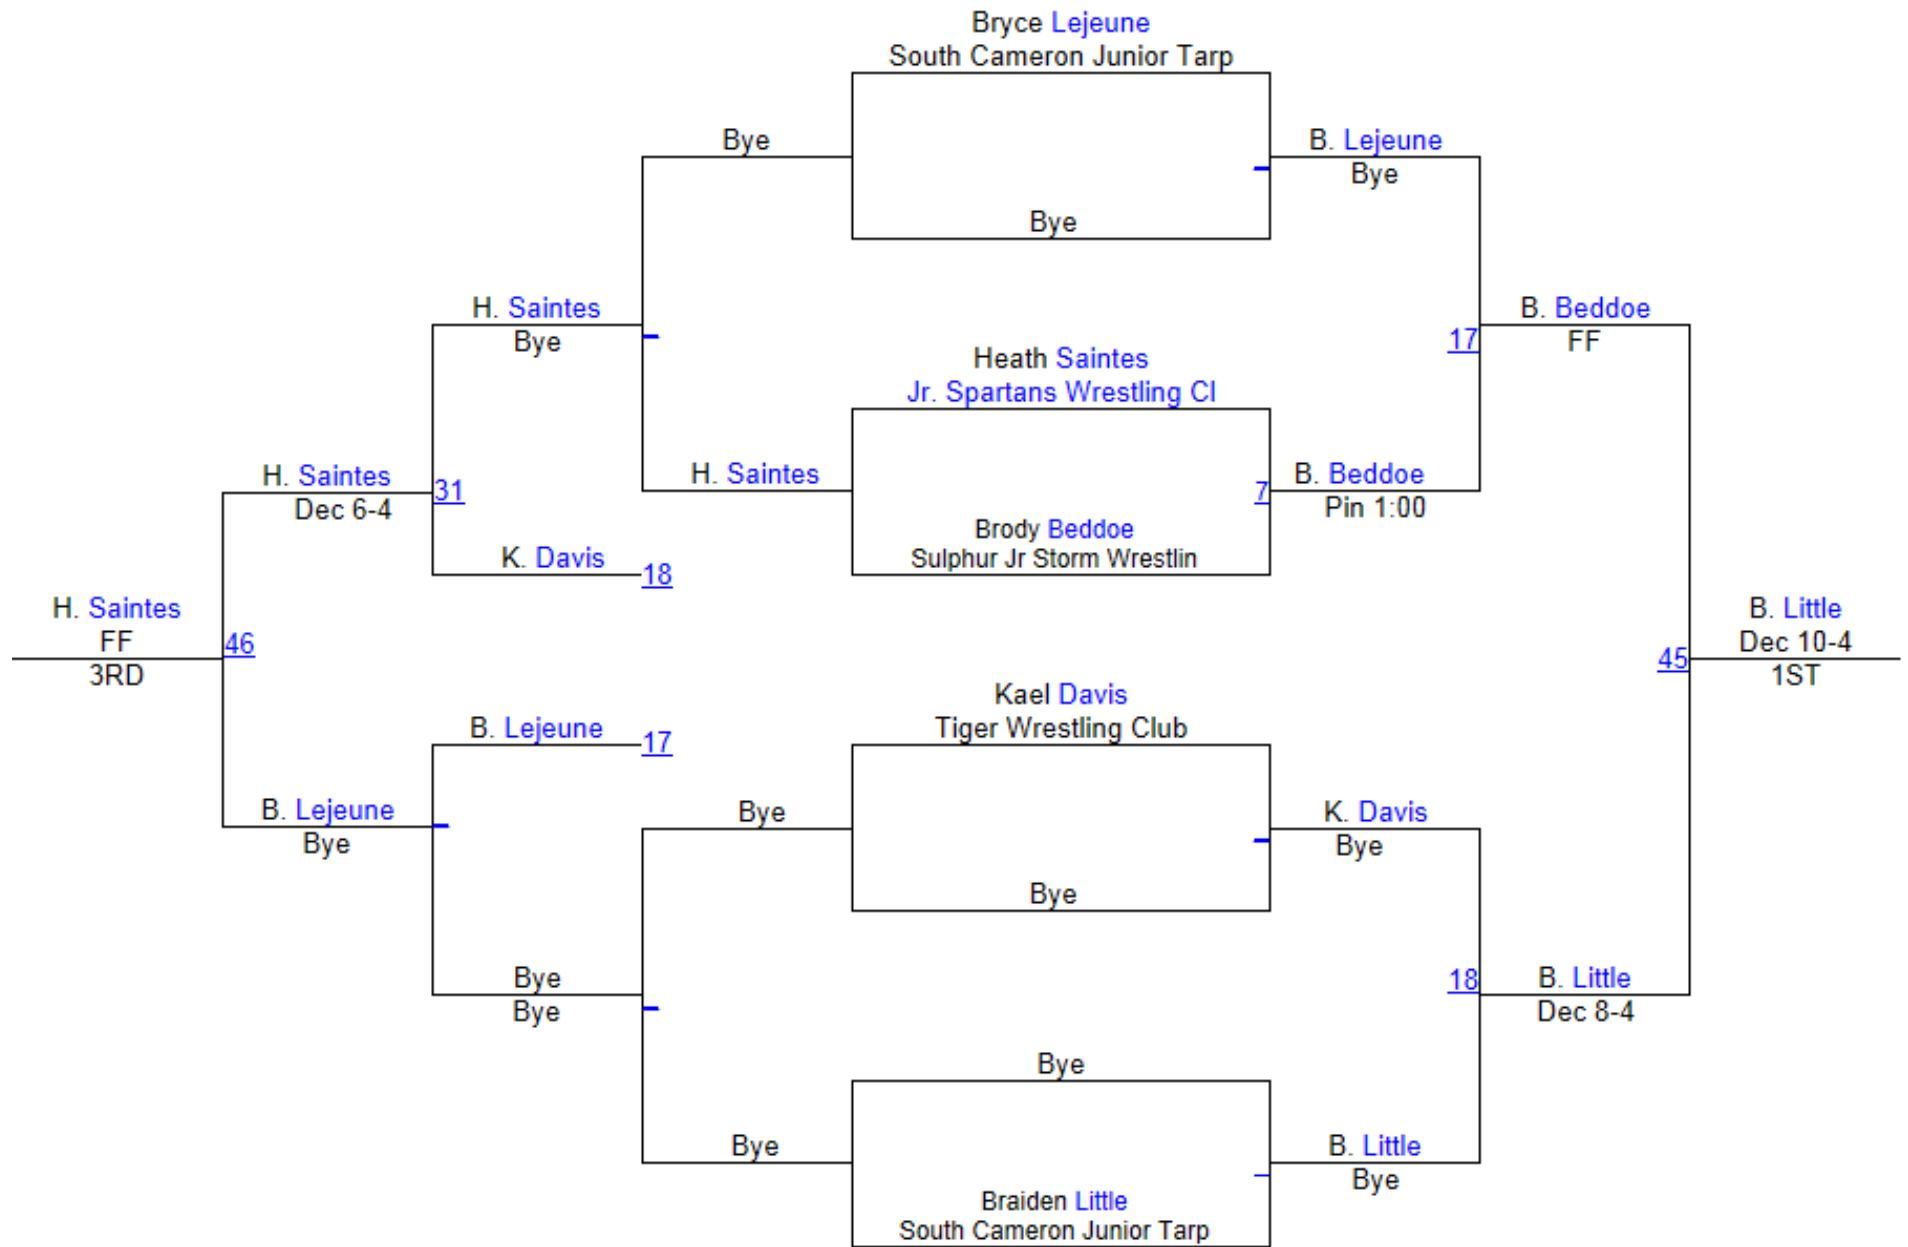

2013 Jr. Storm Open

Pre-Bantam 36-38