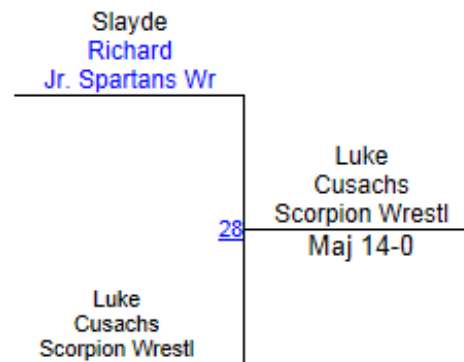

Round 1

Round 2

Round 3

C. LeBleu (Junior Saints)

1ST

C. Richard (Rayne Wrestling Club)

2ND

C. Luben (Bearcat Wrestling Club)

3RD

2013 Jr. Storm Open

48-49 Pre-Bantam

2013 Jr. Storm Open

Pre-Bantam 50-52

Round 1

Round 2

Round 3

L. Cusachs (Scorpion Wrestling Club)
1ST

S. Richard (Jr. Spartans Wrestling Cl)
2ND

2013 Jr. Storm Open

Pre-Bantam 53-55

Round 1

Round 2

Round 3

S. Vidrine (Junior Saints)
1ST