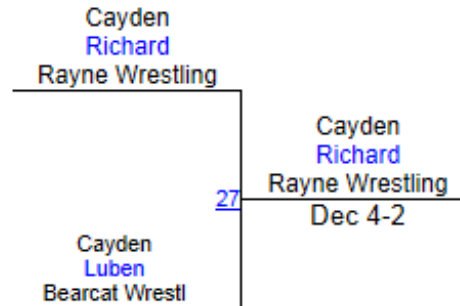

2013 Jr. Storm Open

Pre-Bantam 41-42

2013 Jr. Storm Open

42-44 Pre-Bantam

2013 Jr. Storm Open

Pre-Bantam 43-44

2013 Jr. Storm Open

Pre-Bantam 47-48

Round 1

Round 2

Round 3

C. LeBleu (Junior Saints)

1ST

C. Richard (Rayne Wrestling Club)

2ND

C. Luben (Bearcat Wrestling Club)