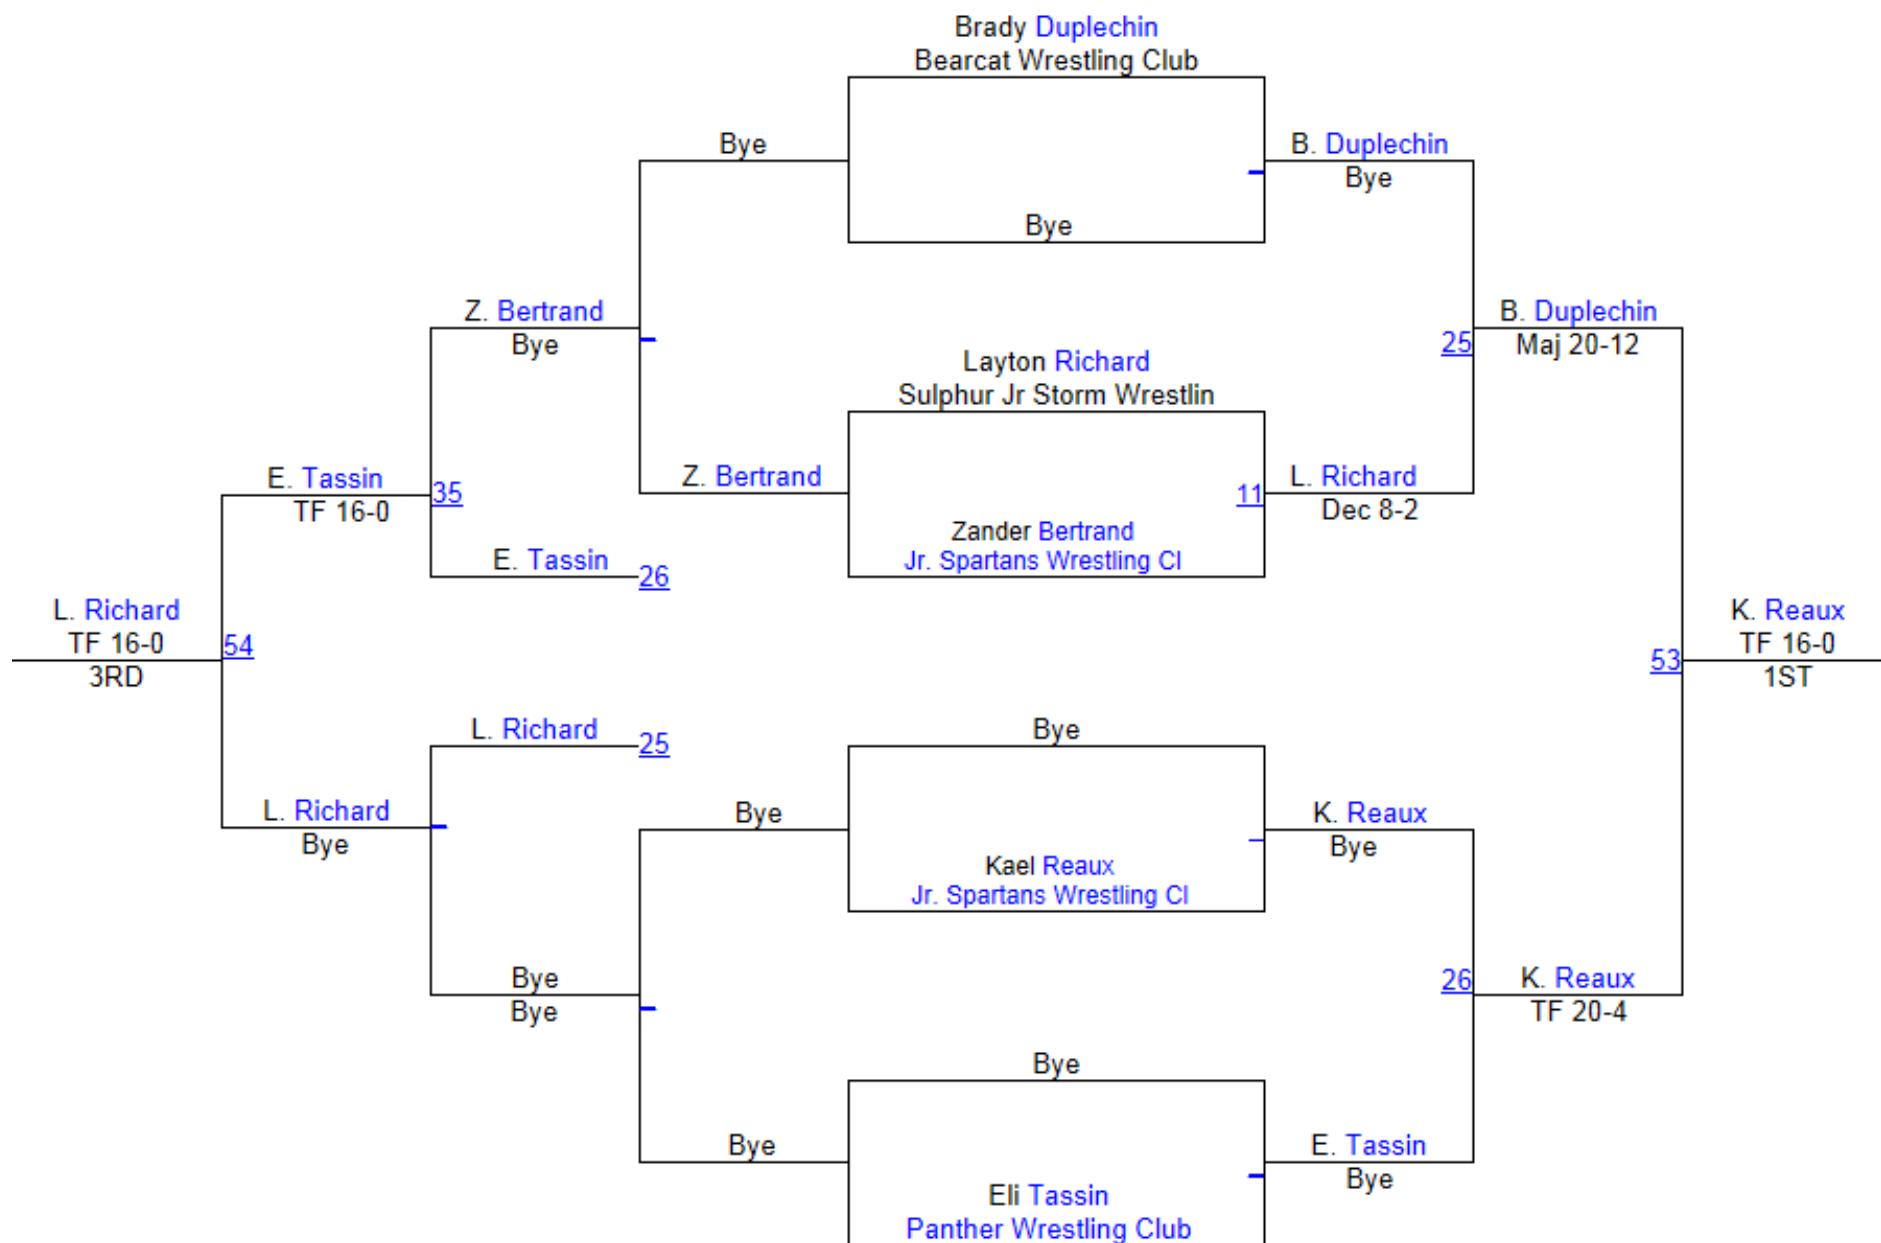

2013 Jr. Storm Open

Pre-Bantam 43-44