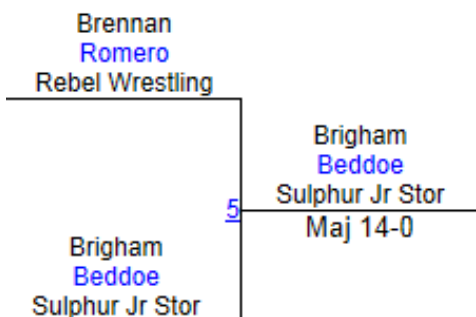

2013 Cavalier Open

Pre-Bantam 34.6 - 38.9

2013 Cavalier Open

Pre-Bantam 39.0 - 40.9

2013 Cavalier Open

Pre-Bantam 41.6 - 43.2

Round 1

Round 2

Round 3

B. Beddoe (Sulphur Jr Storm Westlin)

1ST

B. Romero (Rebel Wrestling Club)

2ND

K. Blanchard (Jr. Spartans Wrestling Cl)

3RD

2013 Cavalier Open