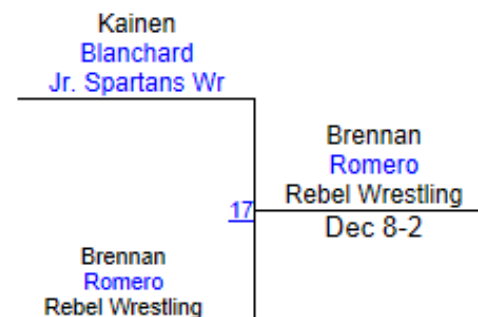

2013 Cavalier Open

Pre-Bantam 34.6 - 38.9

2013 Cavalier Open

Pre-Bantam 39.0 - 40.9

2013 Cavalier Open

Pre-Bantam 41.6 - 43.2

Round 1

Round 2

Round 3

B. Beddoe (Sulphur Jr Storm Westlin)

1ST

B. Romero (Rebel Wrestling Club)

2ND

K. Blanchard (Jr. Spartans Wrestling Cl)

3RD

2013 Cavalier Open