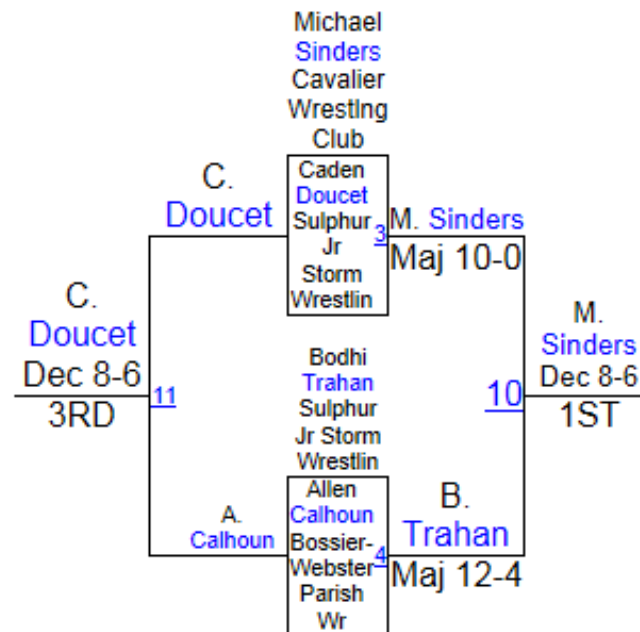

2013 Cavalier Open

Pre-Bantam 34.6 - 38.9

2013 Cavalier Open

Pre-Bantam 39.0 - 40.9

2013 Cavalier Open

Pre-Bantam 41.6 - 43.2

Round 1

Round 2

Round 3

B. Beddoe (Sulphur Jr Storm Westlin)

1ST

B. Romero (Rebel Wrestling Club)

2ND

K. Blanchard (Jr. Spartans Wrestling Cl)

3RD

2013 Cavalier Open