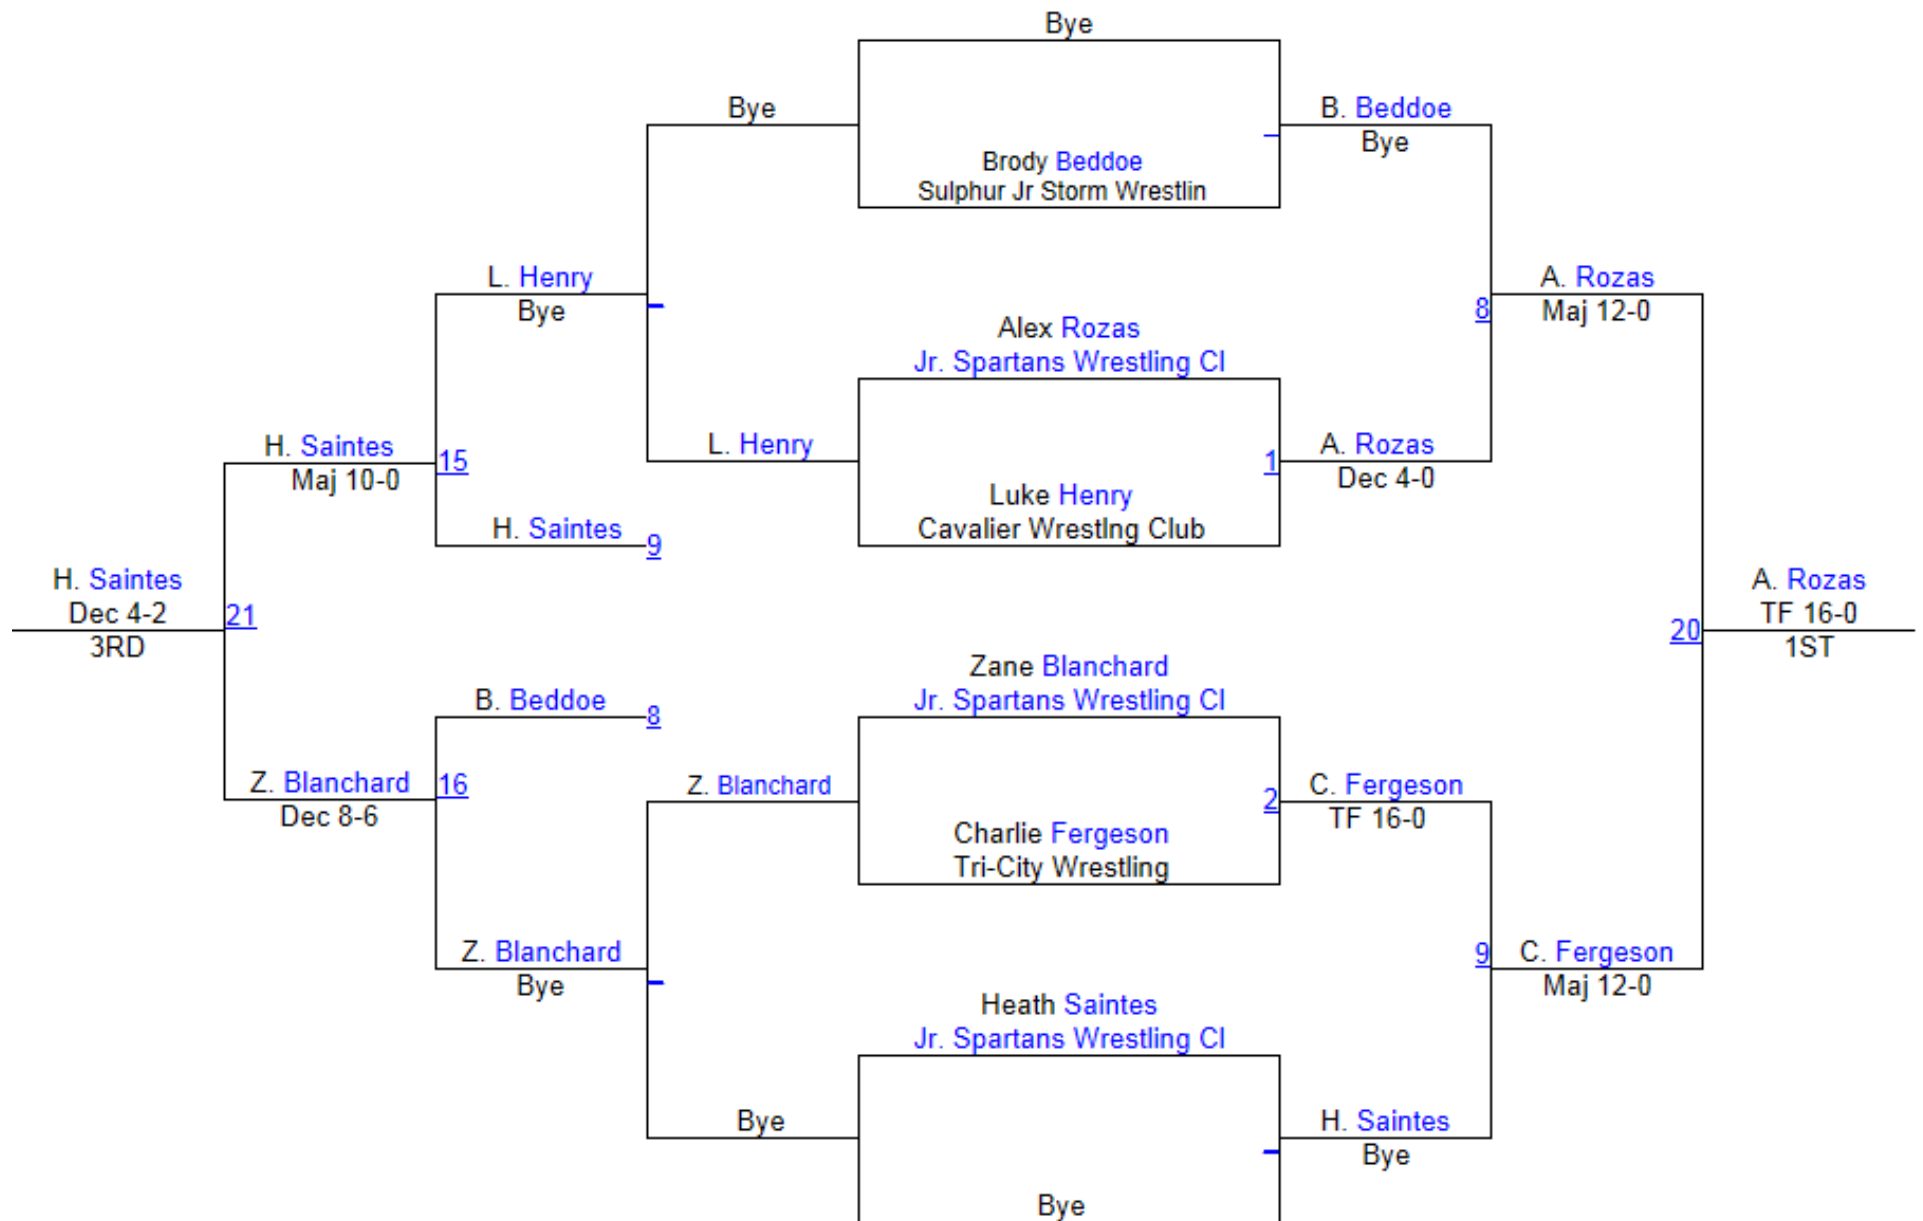

2013 Cavalier Open

Pre-Bantam 34.6 - 38.9

2013 Cavalier Open

Pre-Bantam 39.0 - 40.9

2013 Cavalier Open

Pre-Bantam 41.6 - 43.2

Round 1

Round 2

Round 3

B. Beddoe (Sulphur Jr Storm Westlin)

1ST

B. Romero (Rebel Wrestling Club)

2ND

K. Blanchard (Jr. Spartans Wrestling Cl)

3RD

2013 Cavalier Open