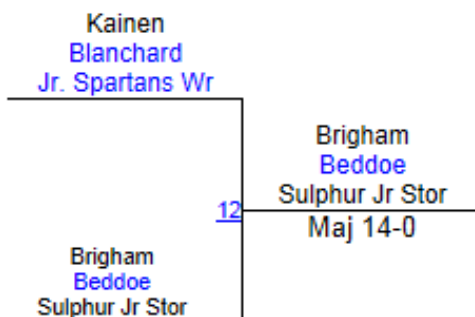

2013 Cavalier Open

Pre-Bantam 34.6 - 38.9

2013 Cavalier Open

Pre-Bantam 39.0 - 40.9

2013 Cavalier Open

Pre-Bantam 41.6 - 43.2

Round 1

Round 2

Round 3

B. Beddoe (Sulphur Jr Storm Westlin)

1ST

B. Romero (Rebel Wrestling Club)

2ND

K. Blanchard (Jr. Spartans Wrestling Cl)

3RD

2013 Cavalier Open