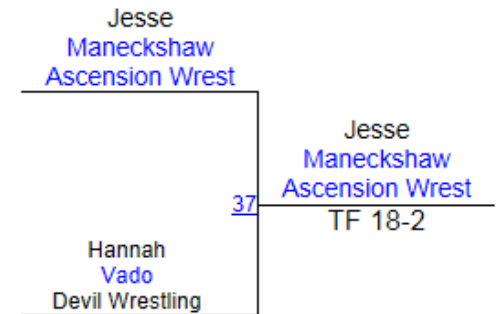

2013 Crusader Open

Bantam 40

Round 1

Round 2

Round 3

J. Maneckshaw (Ascension Wrestling Club)

1ST

H. Vado (Devil Wrestling (Luling))

2ND

D. Sulfsted (Westbank Wrestling)

3RD

2013 Crusader Open

Bantam 45

2013 Crusader Open

Bantam 50

2013 Crusader Open