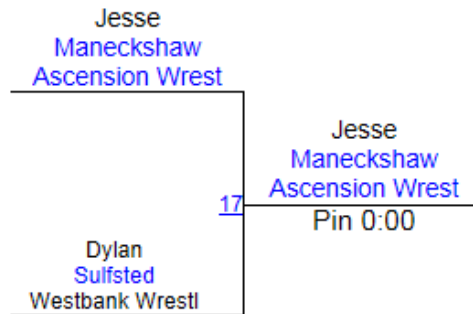

2013 Crusader Open

Bantam 40

Round 1

Round 2

Round 3

J. Maneckshaw (Ascension Wrestling Club)

1ST

H. Vado (Devil Wrestling (Luling))

2ND

D. Sulfsted (Westbank Wrestling)

3RD

2013 Crusader Open

Bantam 45

2013 Crusader Open

Bantam 50

2013 Crusader Open

Round 1

Round 2

Round 3

S. Lanosga (Champion Wrestling Club)
1ST

C. Hanley (Westbank Wrestling)
2ND