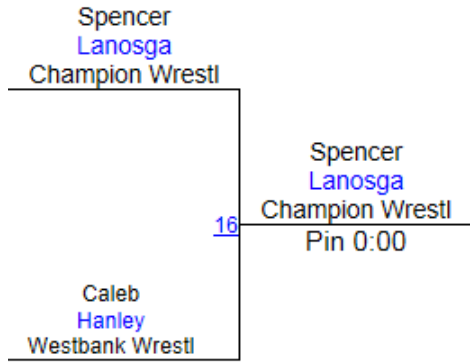

2ND

D. Sulfsted (Westbank Wrestling)

3RD

2013 Crusader Open

Bantam 45

2013 Crusader Open

Bantam 50

2013 Crusader Open

Bantam 55

2013 Crusader Open

Bantam 60

2013 Crusader Open

Bantam 65

2013 Crusader Open **Bantam 70-74.6** **Bantam**

2013 Crusader Open

Bantam 90+

Round 1

Round 2

Round 3

S. Lanosga (Champion Wrestling Club)
1ST

C. Hanley (Westbank Wrestling)
2ND