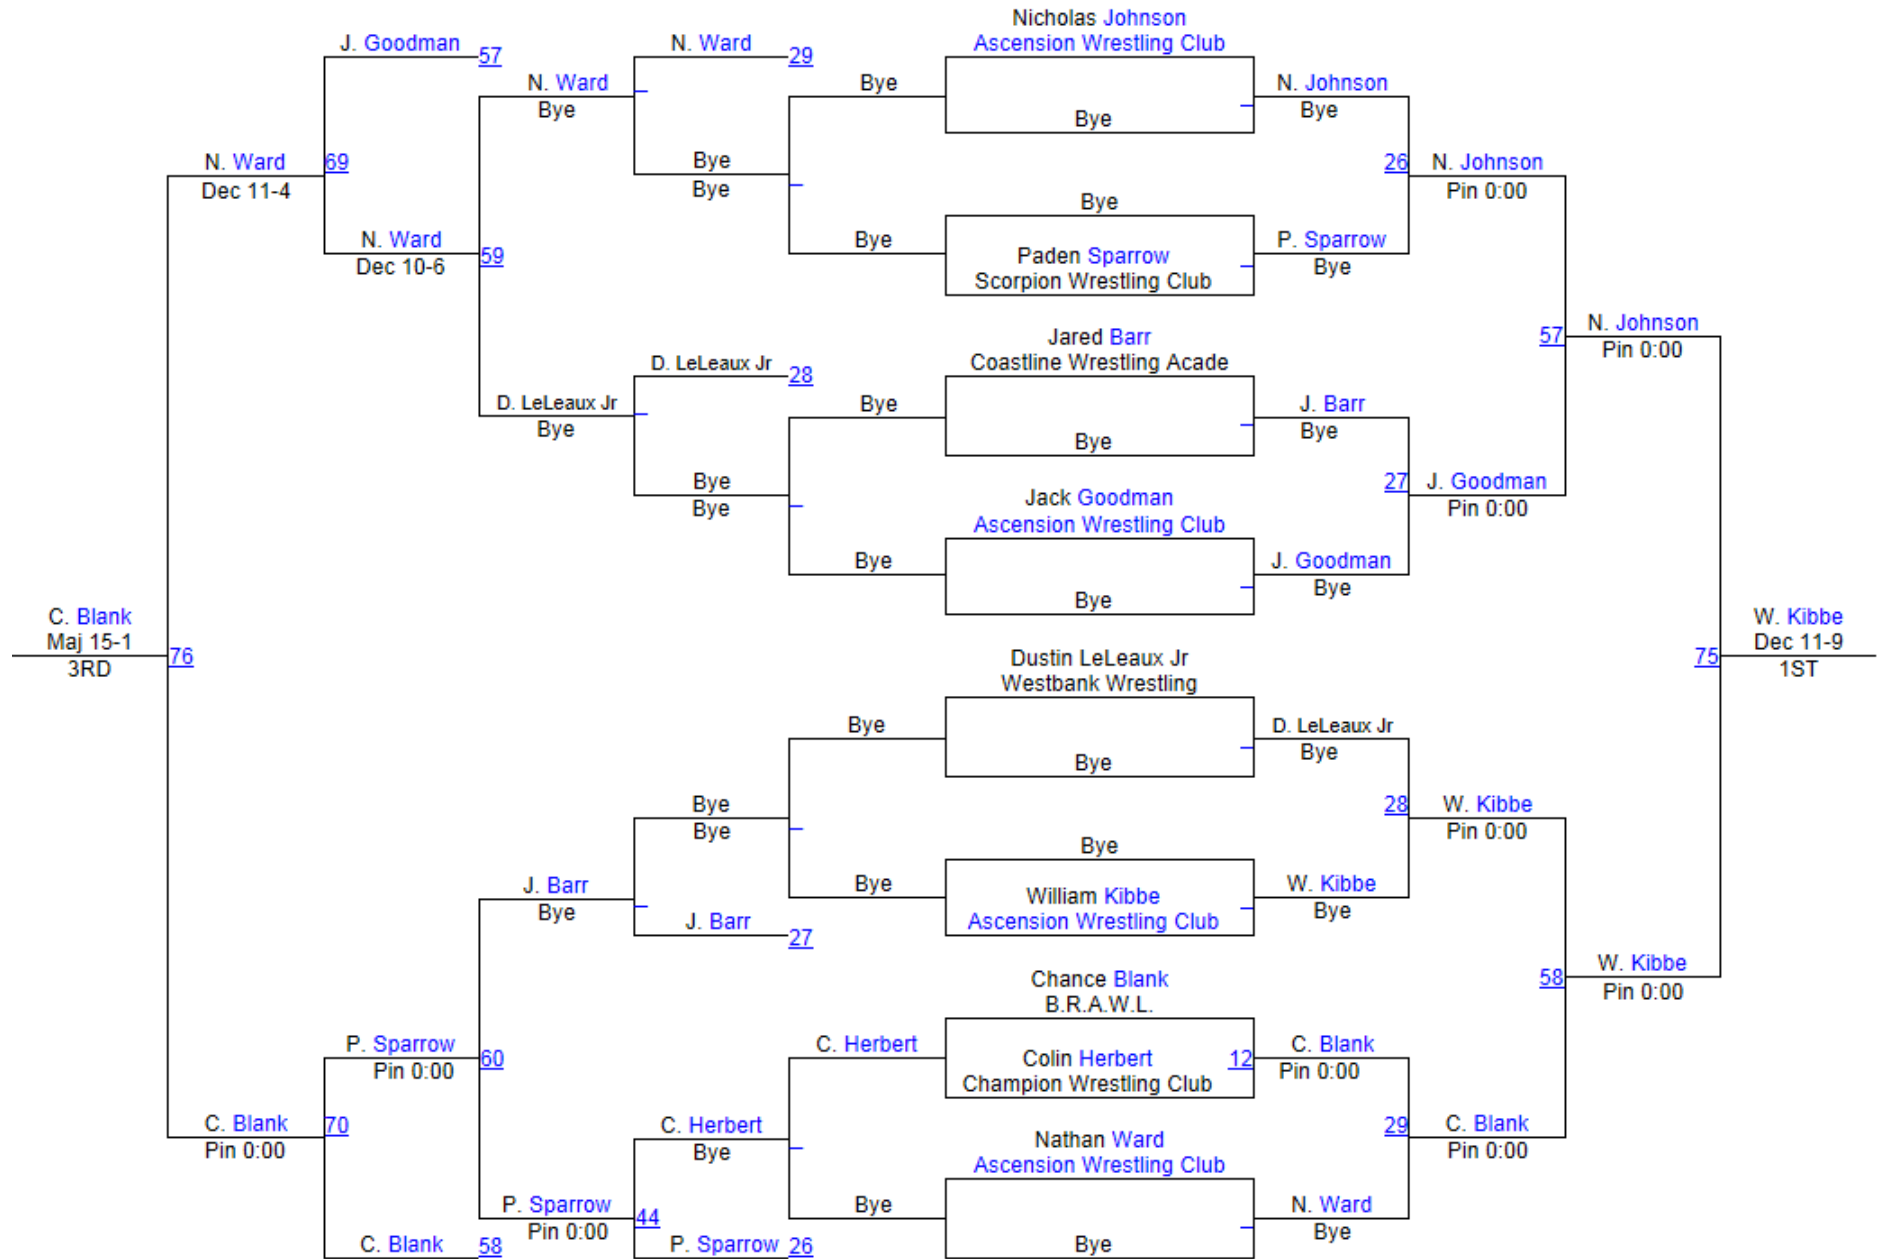

2ND

D. Sulfsted (Westbank Wrestling)

3RD

2013 Crusader Open

Bantam 45

2013 Crusader Open

Bantam 50

2013 Crusader Open

Bantam 55

2013 Crusader Open

Bantam 60

2013 Crusader Open

Bantam 65

2013 Crusader Open **Bantam 70-74.6** **Bantam**

2013 Crusader Open

Bantam 90+

Round 1

Round 2

Round 3

S. Lanosga (Champion Wrestling Club)
1ST

C. Hanley (Westbank Wrestling)
2ND