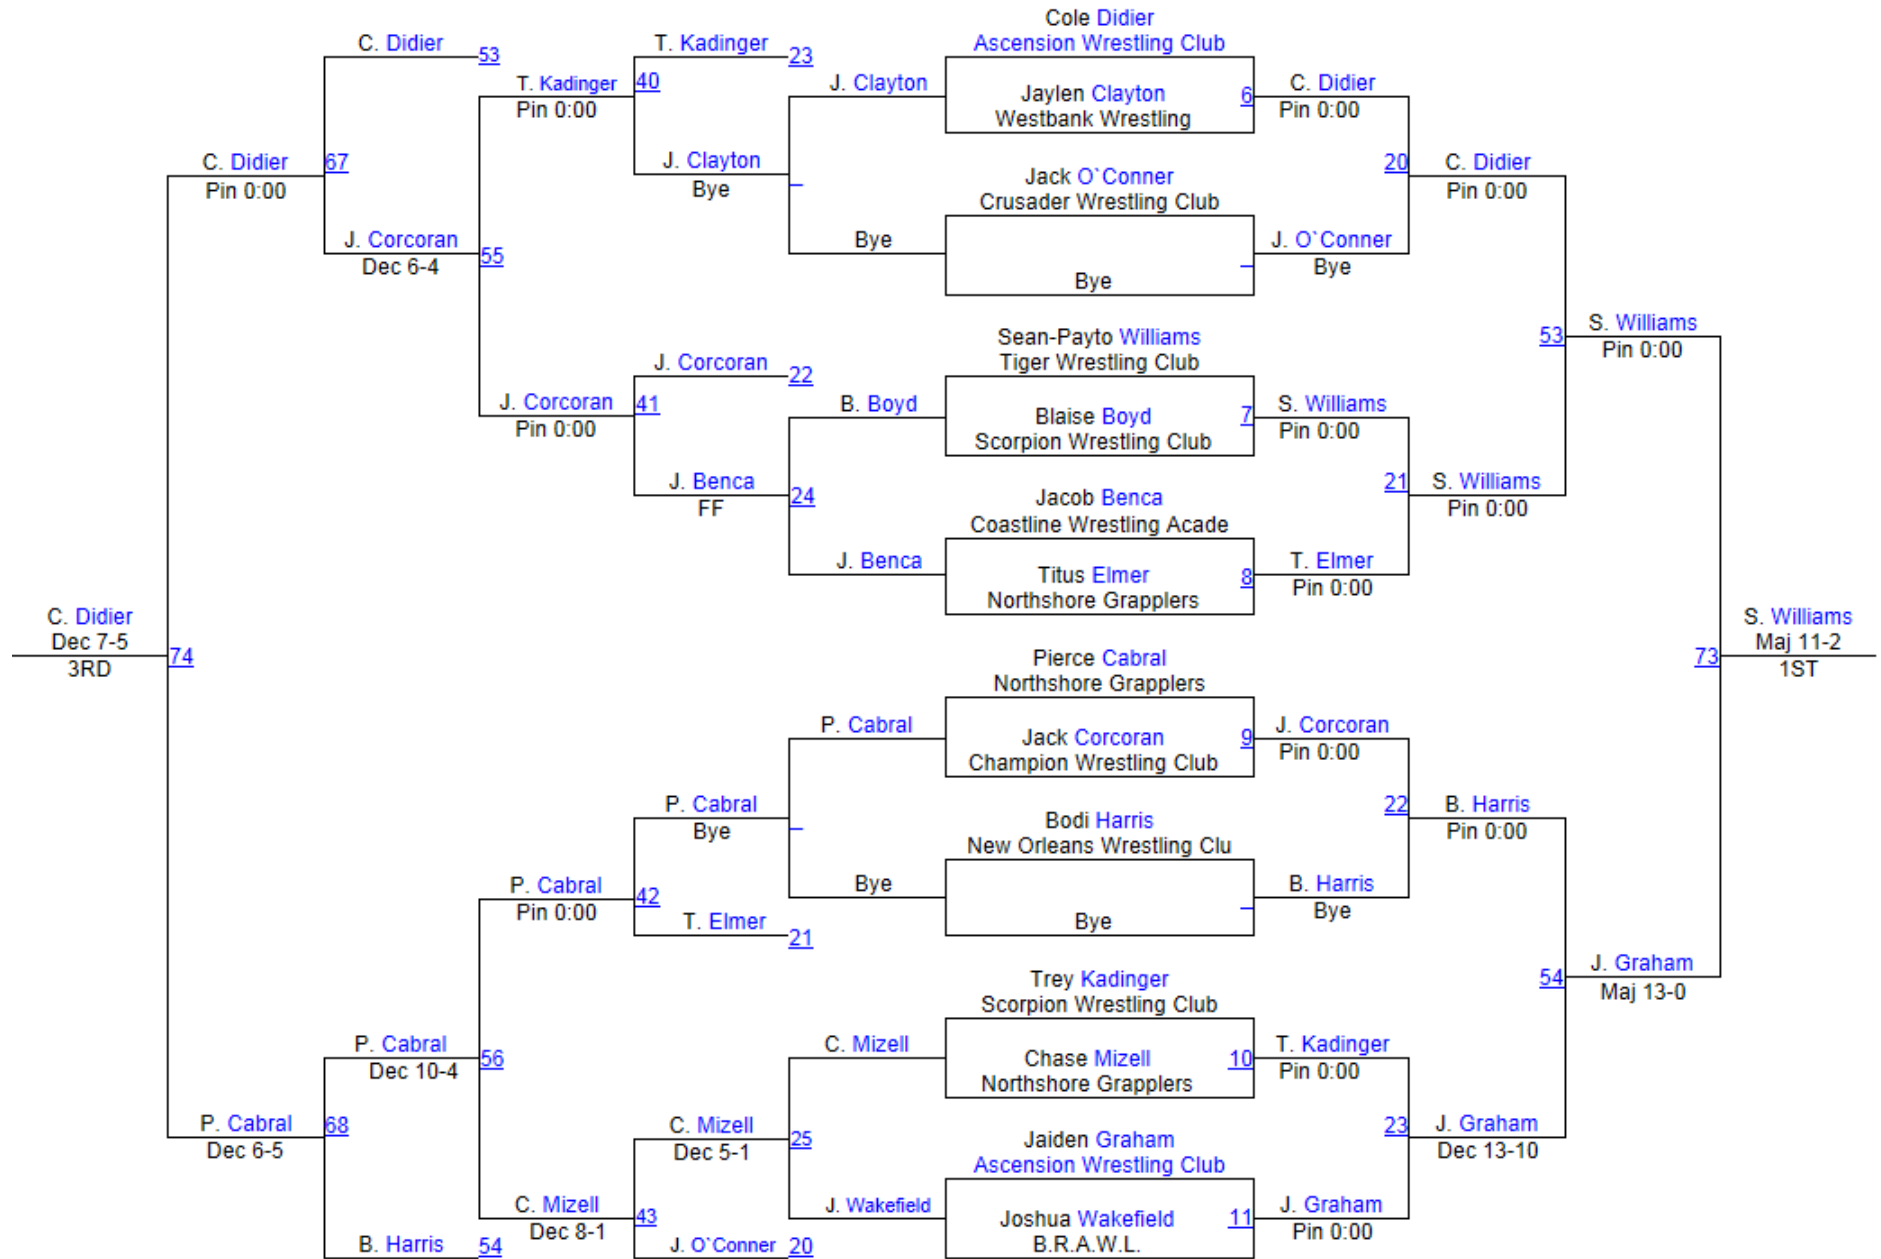

2013 Crusader Open

Bantam 40

Round 1

Round 2

Round 3

J. Maneckshaw (Ascension Wrestling Club)

1ST

H. Vado (Devil Wrestling (Luling))

2ND

D. Sulfsted (Westbank Wrestling)

3RD

2013 Crusader Open

Bantam 45

2013 Crusader Open

Bantam 50

2013 Crusader Open

Bantam 55

2013 Crusader Open

Bantam 60

2013 Crusader Open

Bantam 65

2013 Crusader Open **Bantam 70-74.6** **Bantam**

2013 Crusader Open

Bantam 90+

Round 1

Round 2

Round 3

S. Lanosga (Champion Wrestling Club)
1ST

C. Hanley (Westbank Wrestling)
2ND