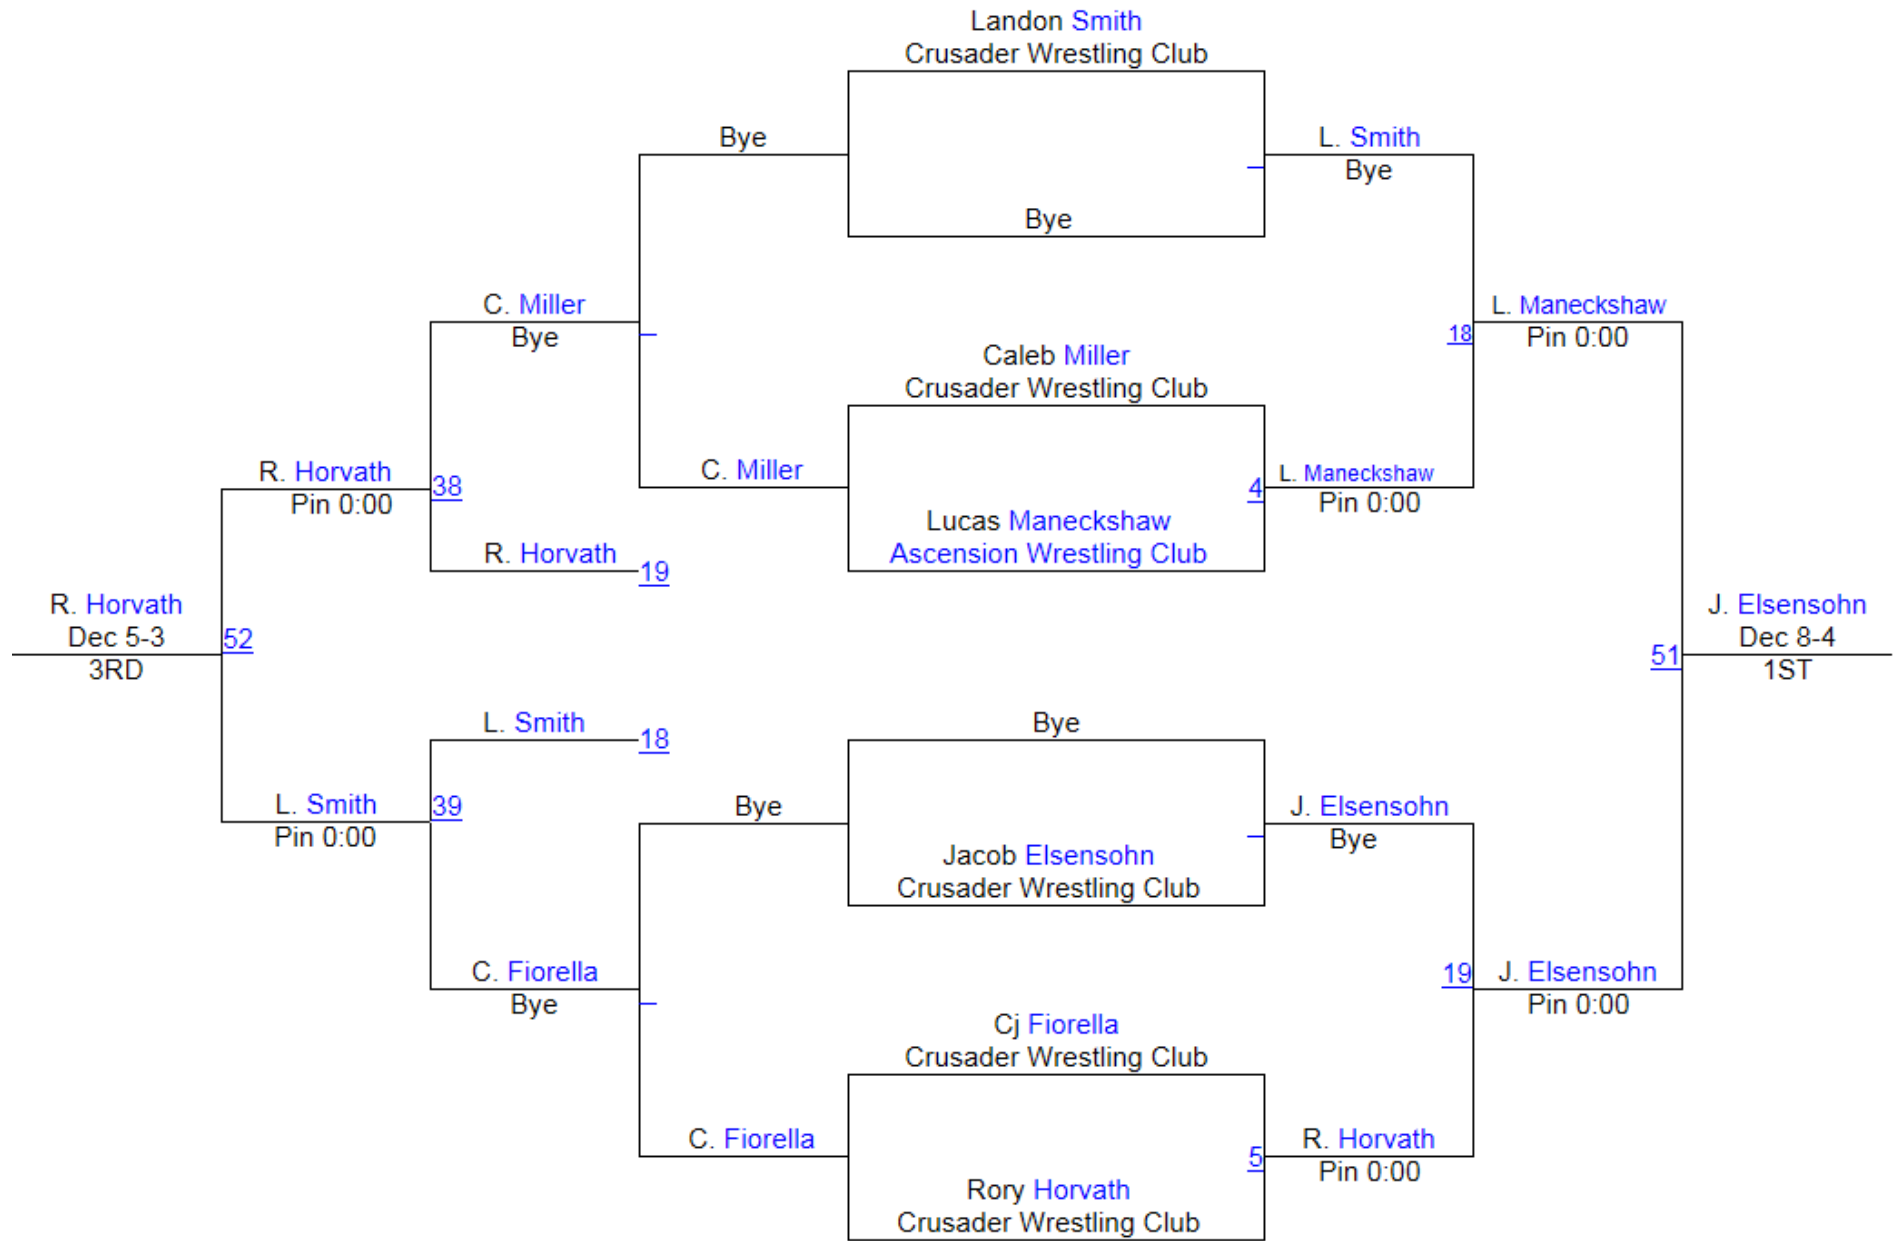

2013 Crusader Open

Bantam 40

Round 1

Round 2

Round 3

J. Maneckshaw (Ascension Wrestling Club)

1ST

H. Vado (Devil Wrestling (Luling))

2ND

D. Sulfsted (Westbank Wrestling)

3RD

2013 Crusader Open

Bantam 45

2013 Crusader Open

Bantam 50

2013 Crusader Open

Round 1

Round 2

Round 3

S. Lanosga (Champion Wrestling Club)
1ST

C. Hanley (Westbank Wrestling)
2ND