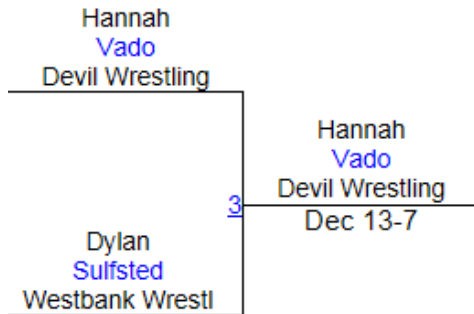

2013 Crusader Open

Bantam 40

Round 1

Round 2

Round 3

J. Maneckshaw (Ascension Wrestling Club)

1ST

H. Vado (Devil Wrestling (Luling))

2ND

D. Sulfsted (Westbank Wrestling)

3RD

2013 Crusader Open

Bantam 45

2013 Crusader Open

Bantam 50

2013 Crusader Open