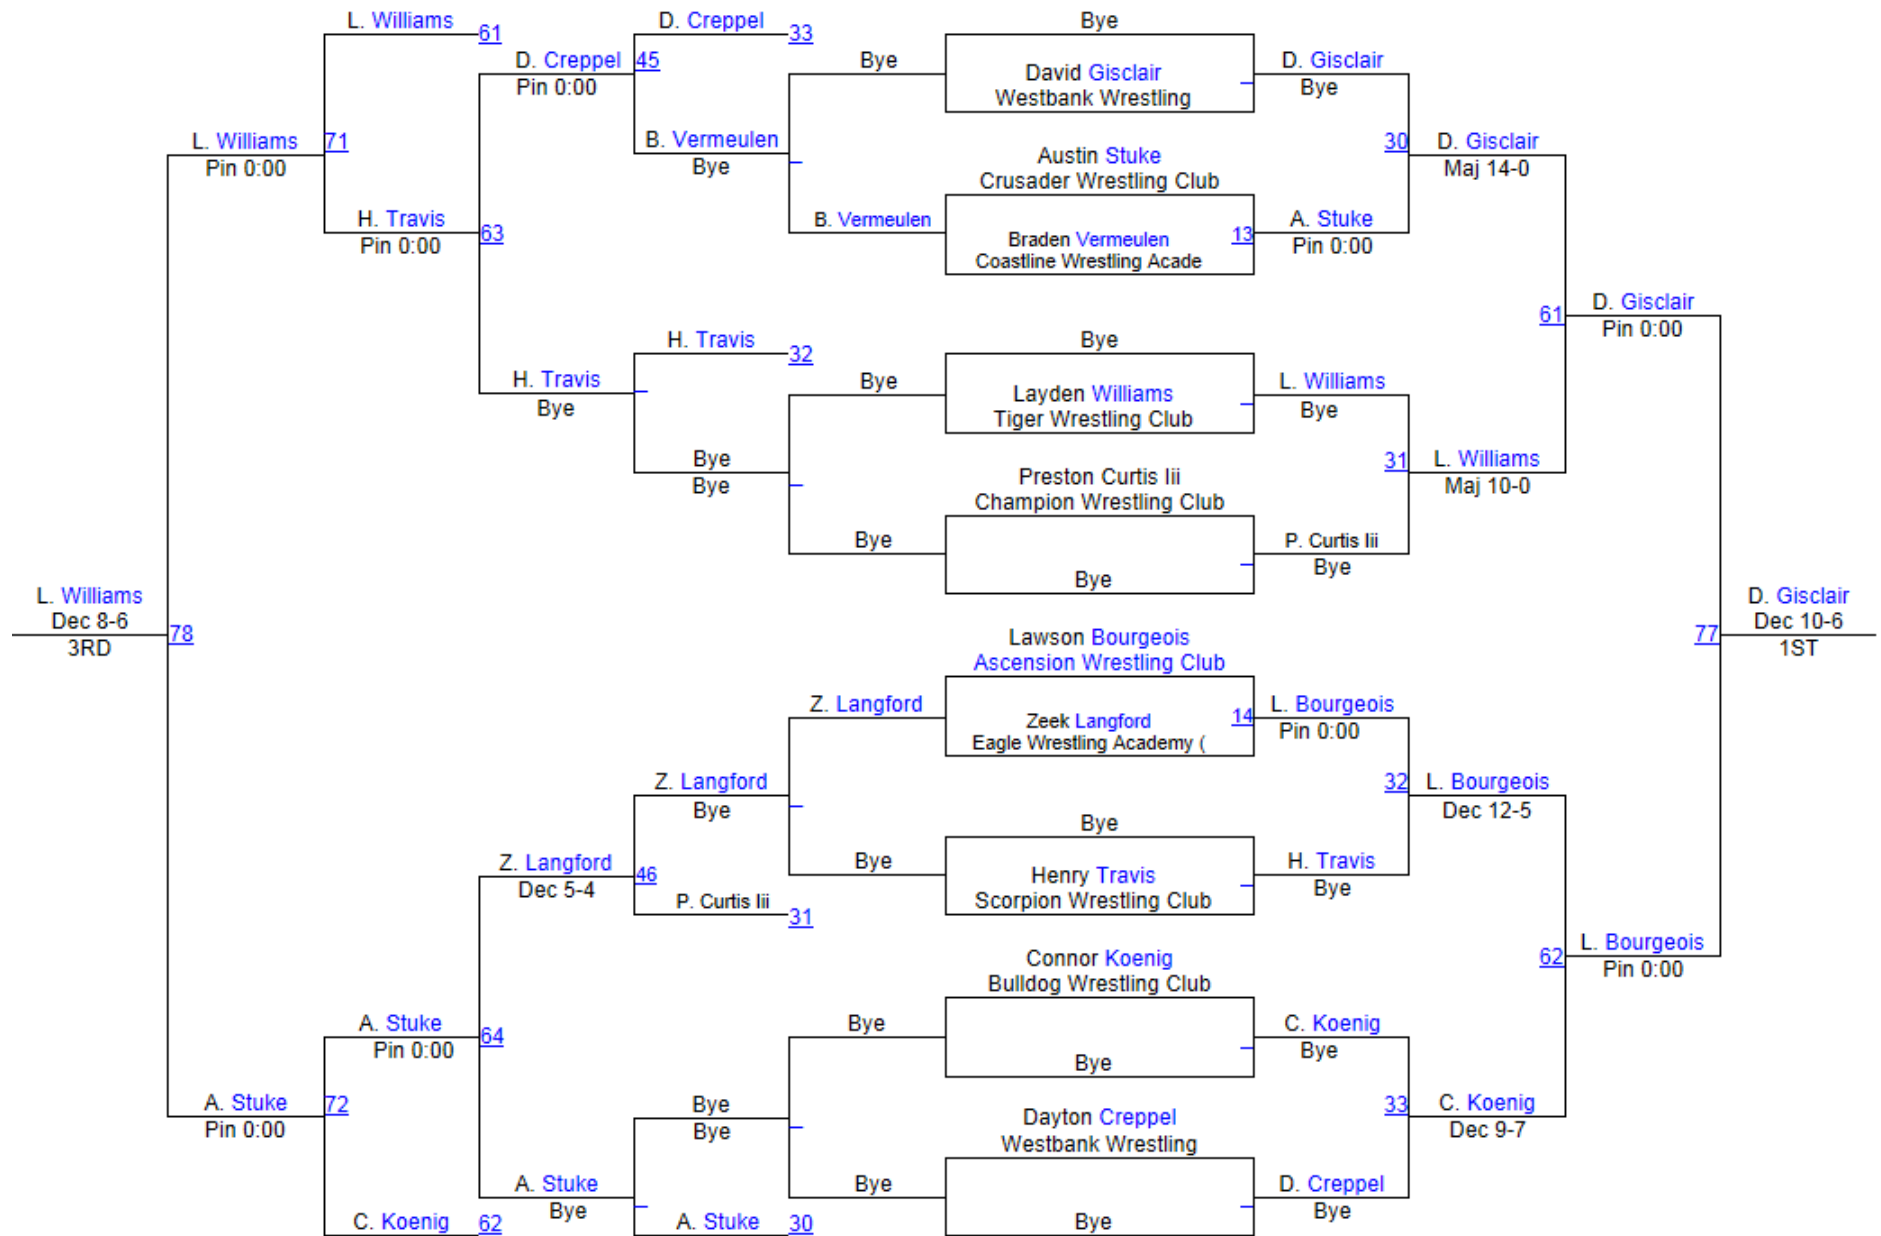

2ND

D. Sulfsted (Westbank Wrestling)

3RD

2013 Crusader Open

Bantam 45

2013 Crusader Open

Bantam 50

2013 Crusader Open

Bantam 55

2013 Crusader Open

Bantam 60

2013 Crusader Open

Bantam 65

2013 Crusader Open **Bantam 70-74.6** **Bantam**

2013 Crusader Open

Bantam 90+

Round 1

Round 2

Round 3

S. Lanosga (Champion Wrestling Club)
1ST

C. Hanley (Westbank Wrestling)
2ND