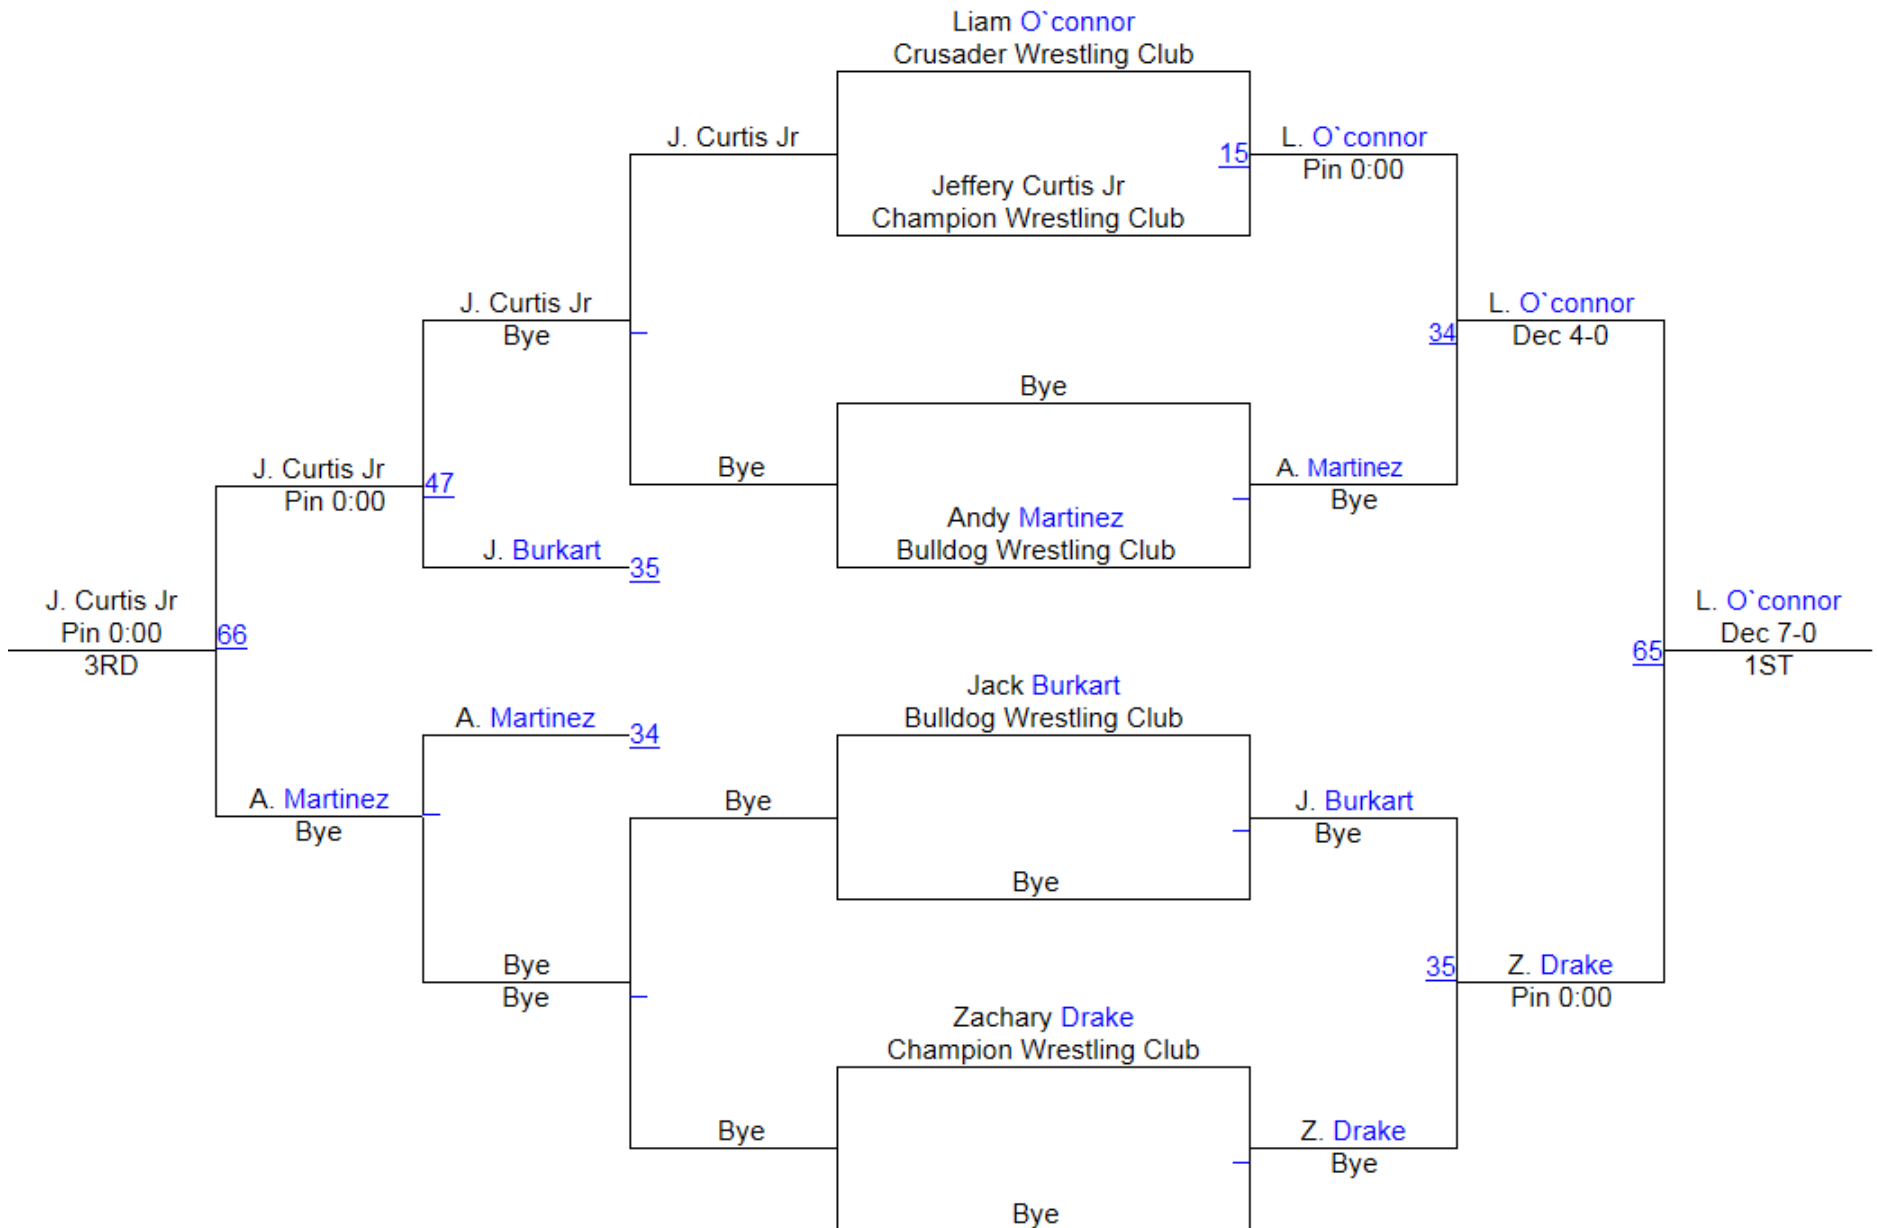

2ND

D. Sulfsted (Westbank Wrestling)

3RD

2013 Crusader Open

Bantam 45

2013 Crusader Open

Bantam 50

2013 Crusader Open

Bantam 55

2013 Crusader Open

Bantam 60

2013 Crusader Open

Bantam 65

2013 Crusader Open **Bantam 70-74.6** **Bantam**

2013 Crusader Open

Bantam 90+

Round 1

Round 2

Round 3

S. Lanosga (Champion Wrestling Club)
1ST

C. Hanley (Westbank Wrestling)
2ND