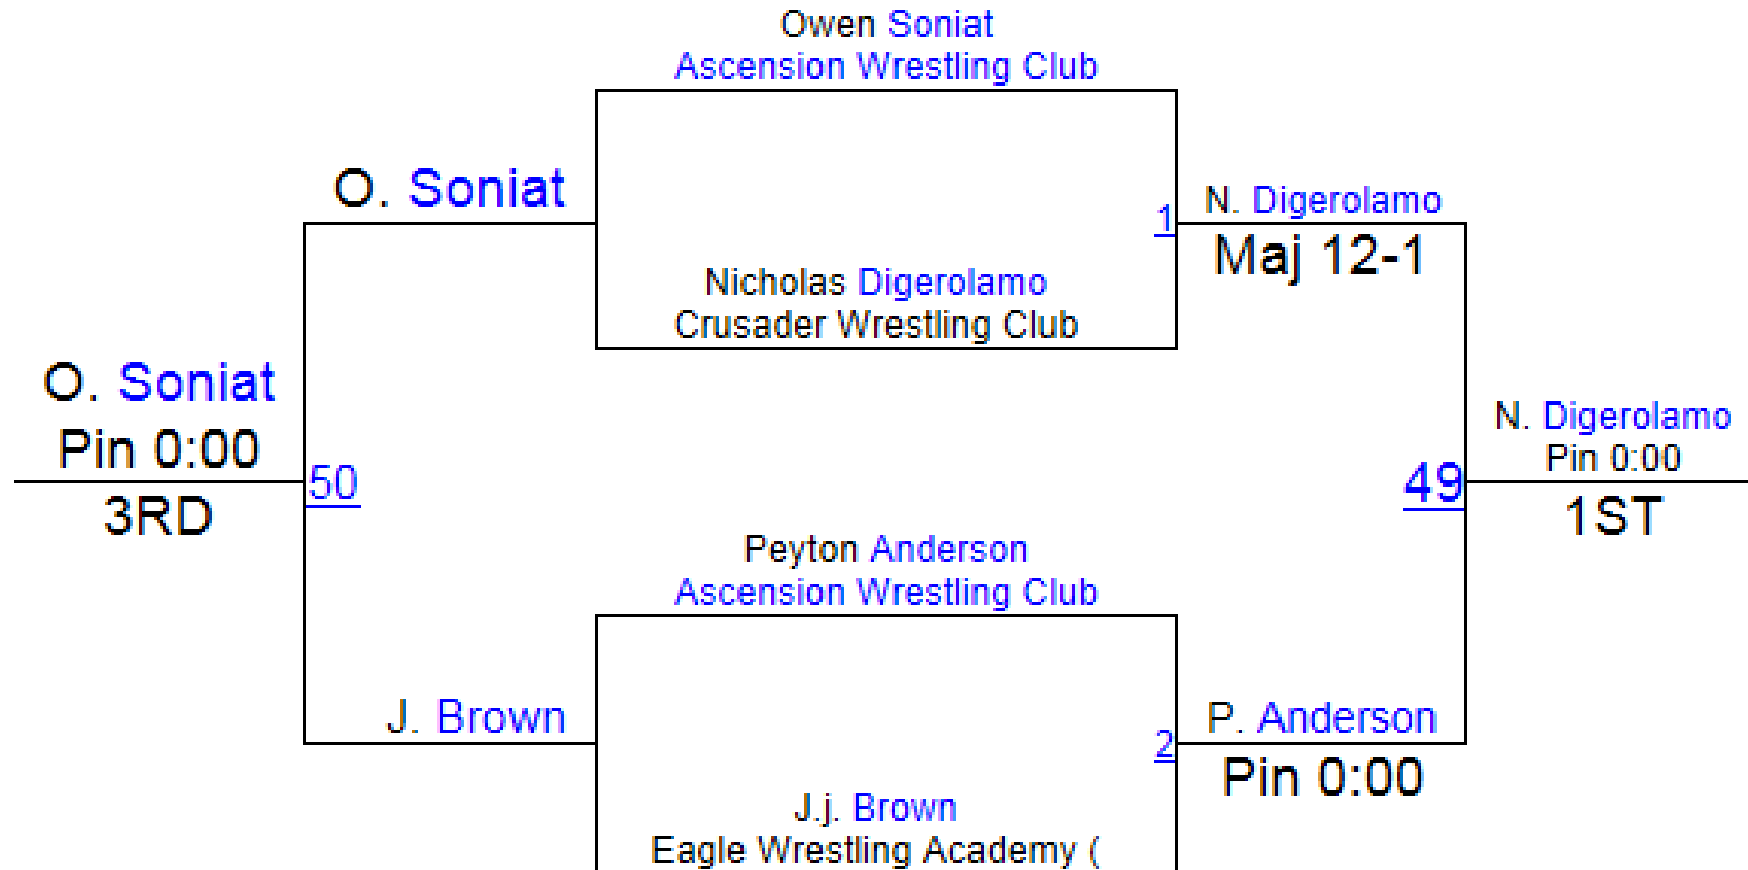

Bantam 55

2013 Crusader Open

Bantam 60

2013 Crusader Open

Bantam 65

2013 Crusader Open **Bantam 70-74.6** **Bantam**

2013 Crusader Open

Bantam 90+

Round 1

Round 2

Round 3

S. Lanosga (Champion Wrestling Club)
1ST

C. Hanley (Westbank Wrestling)
2ND