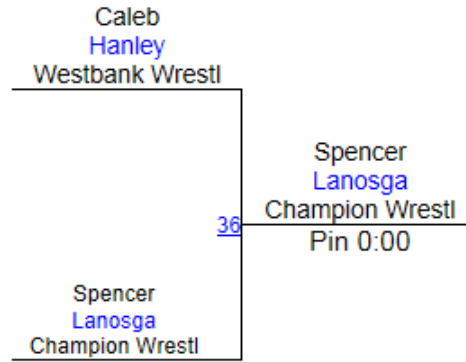

2ND

D. Sulfsted (Westbank Wrestling)

3RD

2013 Crusader Open

Bantam 45

2013 Crusader Open

Bantam 50

2013 Crusader Open

Bantam 55

2013 Crusader Open

Bantam 60

2013 Crusader Open

Bantam 65

2013 Crusader Open **Bantam 70-74.6** **Bantam**

2013 Crusader Open

Bantam 90+

Round 1

Round 2

Round 3

S. Lanosga (Champion Wrestling Club)
1ST

C. Hanley (Westbank Wrestling)
2ND