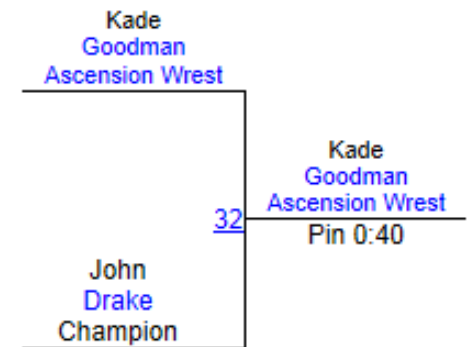

## Novice 140-165

Round 1

Round 2

Round 3

K. Goodman (Ascension Wrestling Club)

**1ST**

J. Drake (Champion)

**2ND**