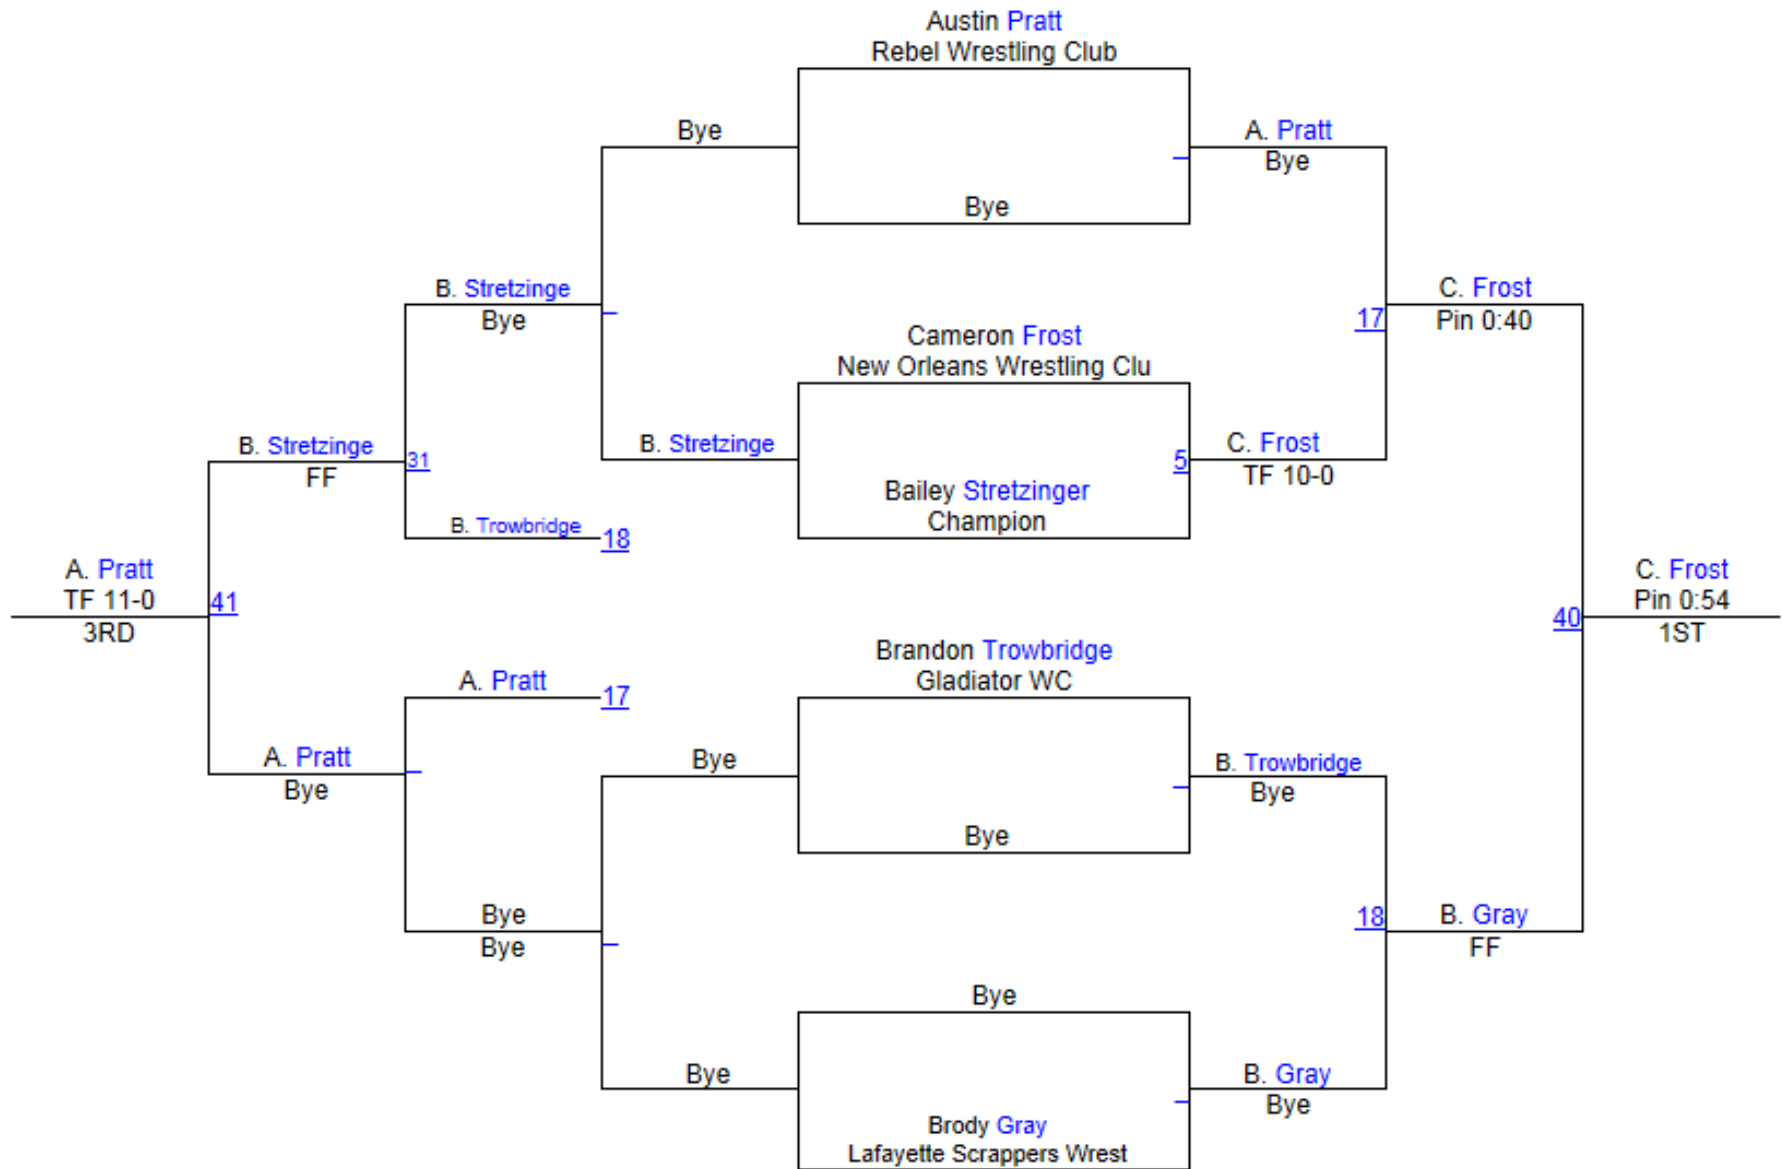

2013 Louisiana State Tournament - FS

Novice 95-100