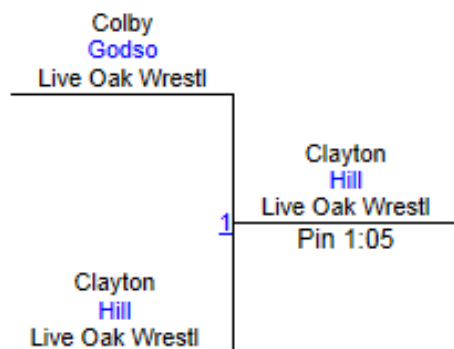

## Novice 65-70

Round 1

Round 2

Round 3

C. Hill (Live Oak Wrestling Club)

**1ST**

C. Godso (Live Oak Wrestling Club)

**2ND**