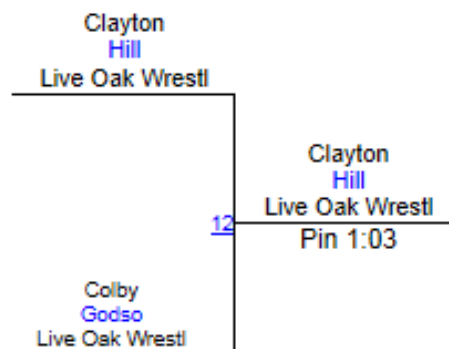

## Novice 65-70

Round 1

Round 2

Round 3

C. Hill (Live Oak Wrestling Club)

**1ST**

C. Godso (Live Oak Wrestling Club)

**2ND**