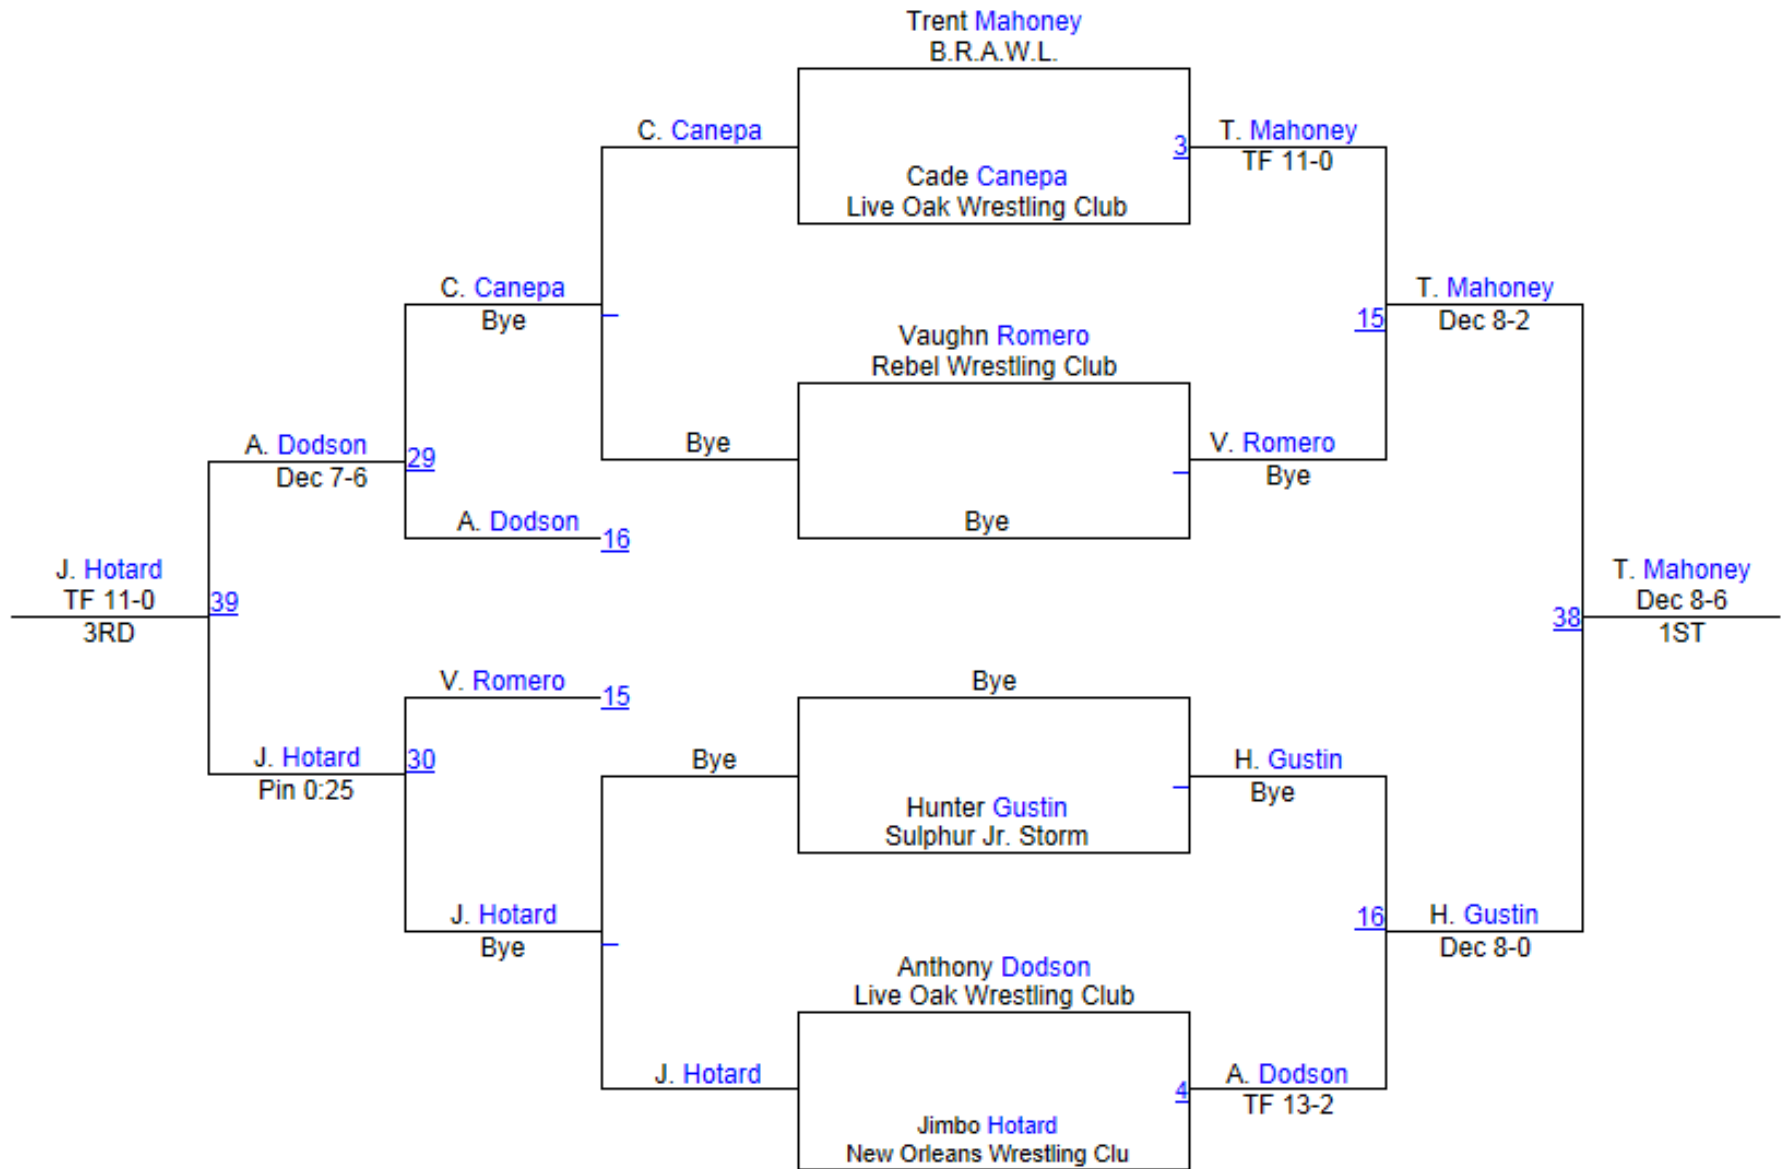

2013 Louisiana State Tournament - FS

Novice 85-90