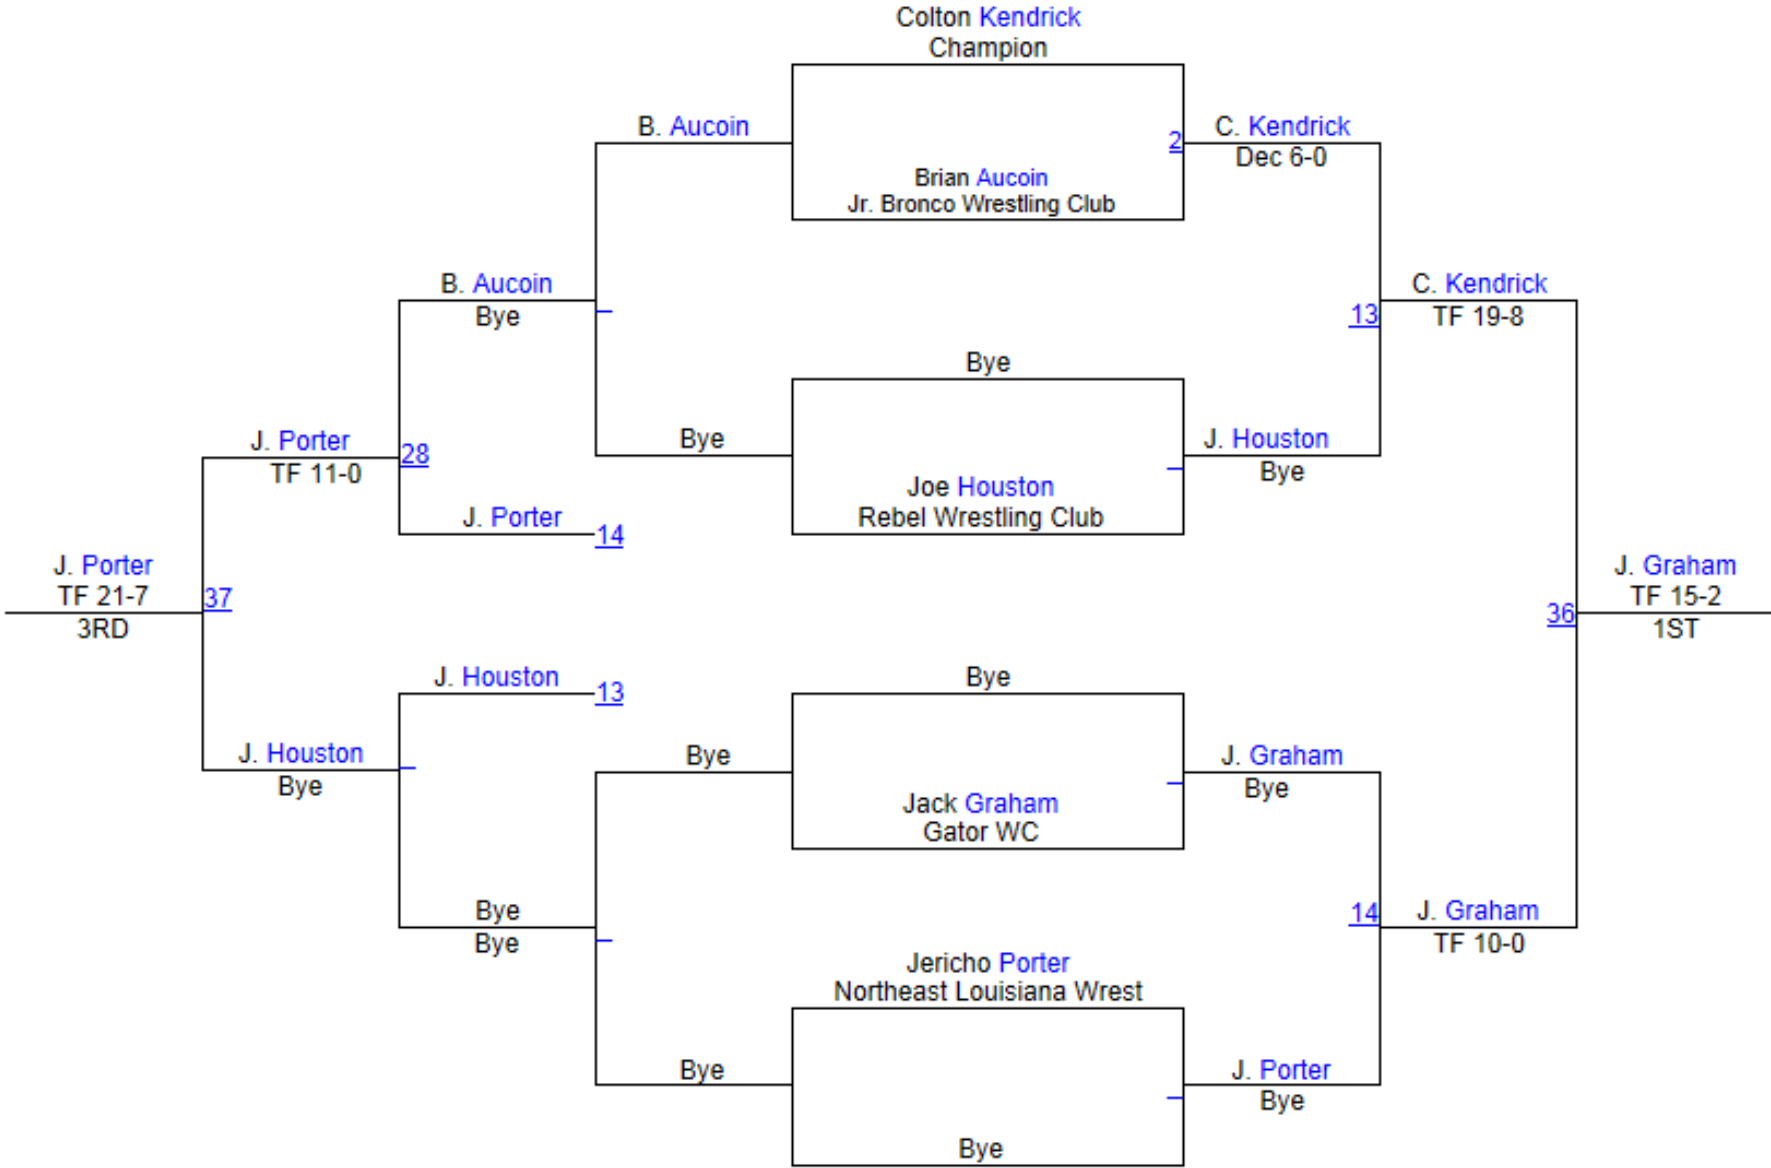

2013 Louisiana State Tournament - FS

Novice 75-80