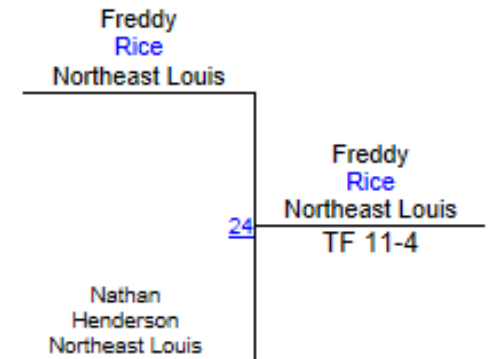

2013 Louisiana State Tournament - Greco

Novice 60

Round 1

Round 2

Round 3

F. Rice (Northeast Louisiana Wrest)

1ST

N. Henderson (Northeast Louisiana Wrest)