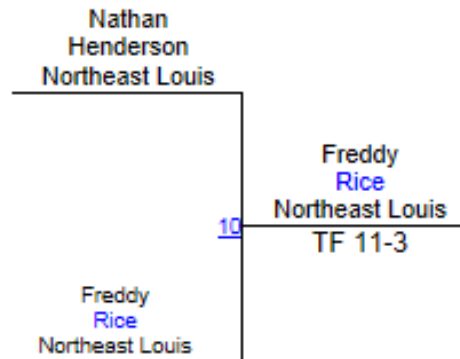

2013 Louisiana State Tournament - Greco

Novice 60

Round 1

Round 2

Round 3

F. Rice (Northeast Louisiana Wrest)

1ST

N. Henderson (Northeast Louisiana Wrest)