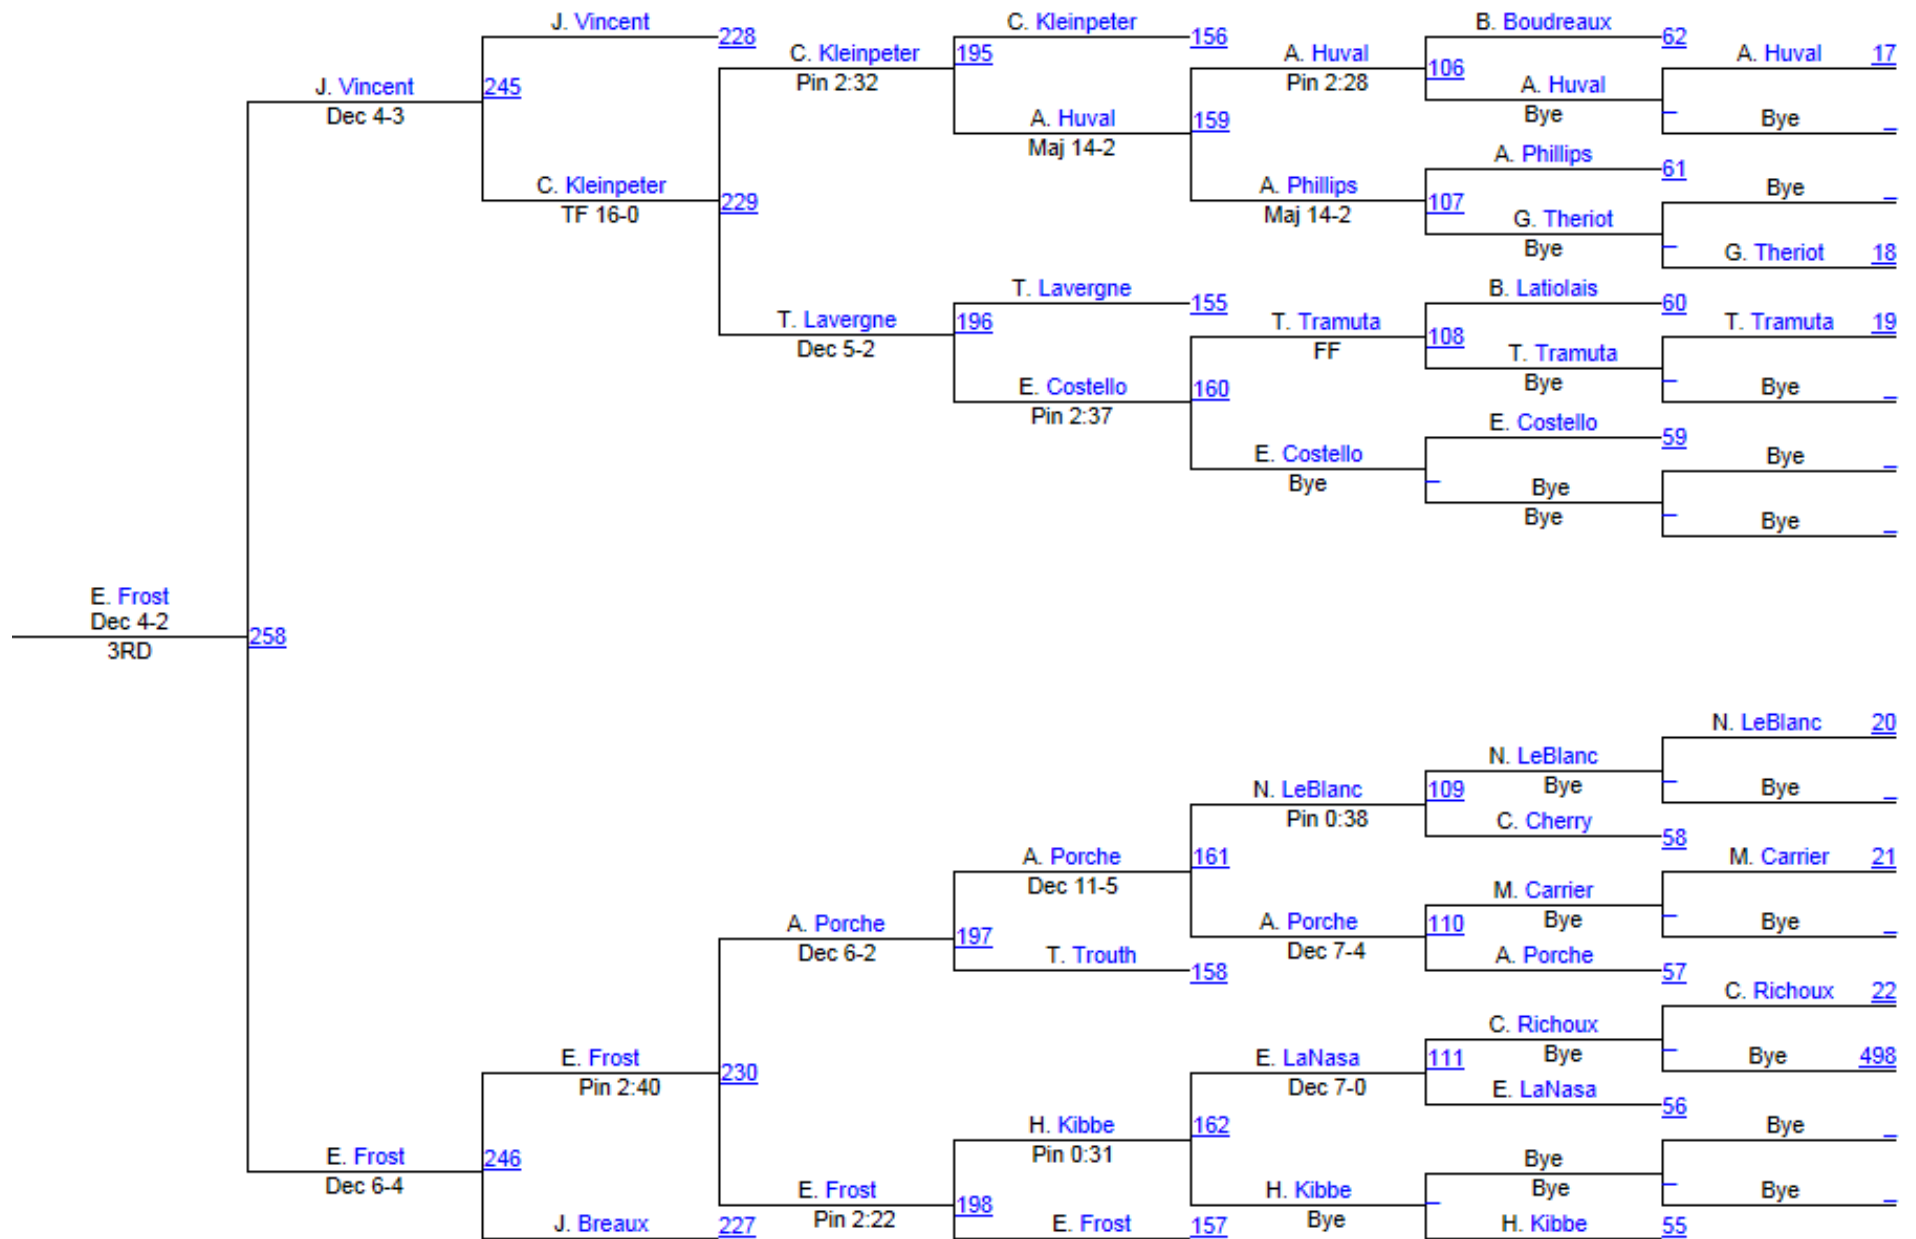

Intermediate 65

Intermediate 65

2013 LA USAW Folkstyle State Tournament

Intermediate 70

Intermediate 70

2013 LA USAW Folkstyle State Tournament

Intermediate 75

Intermediate 75