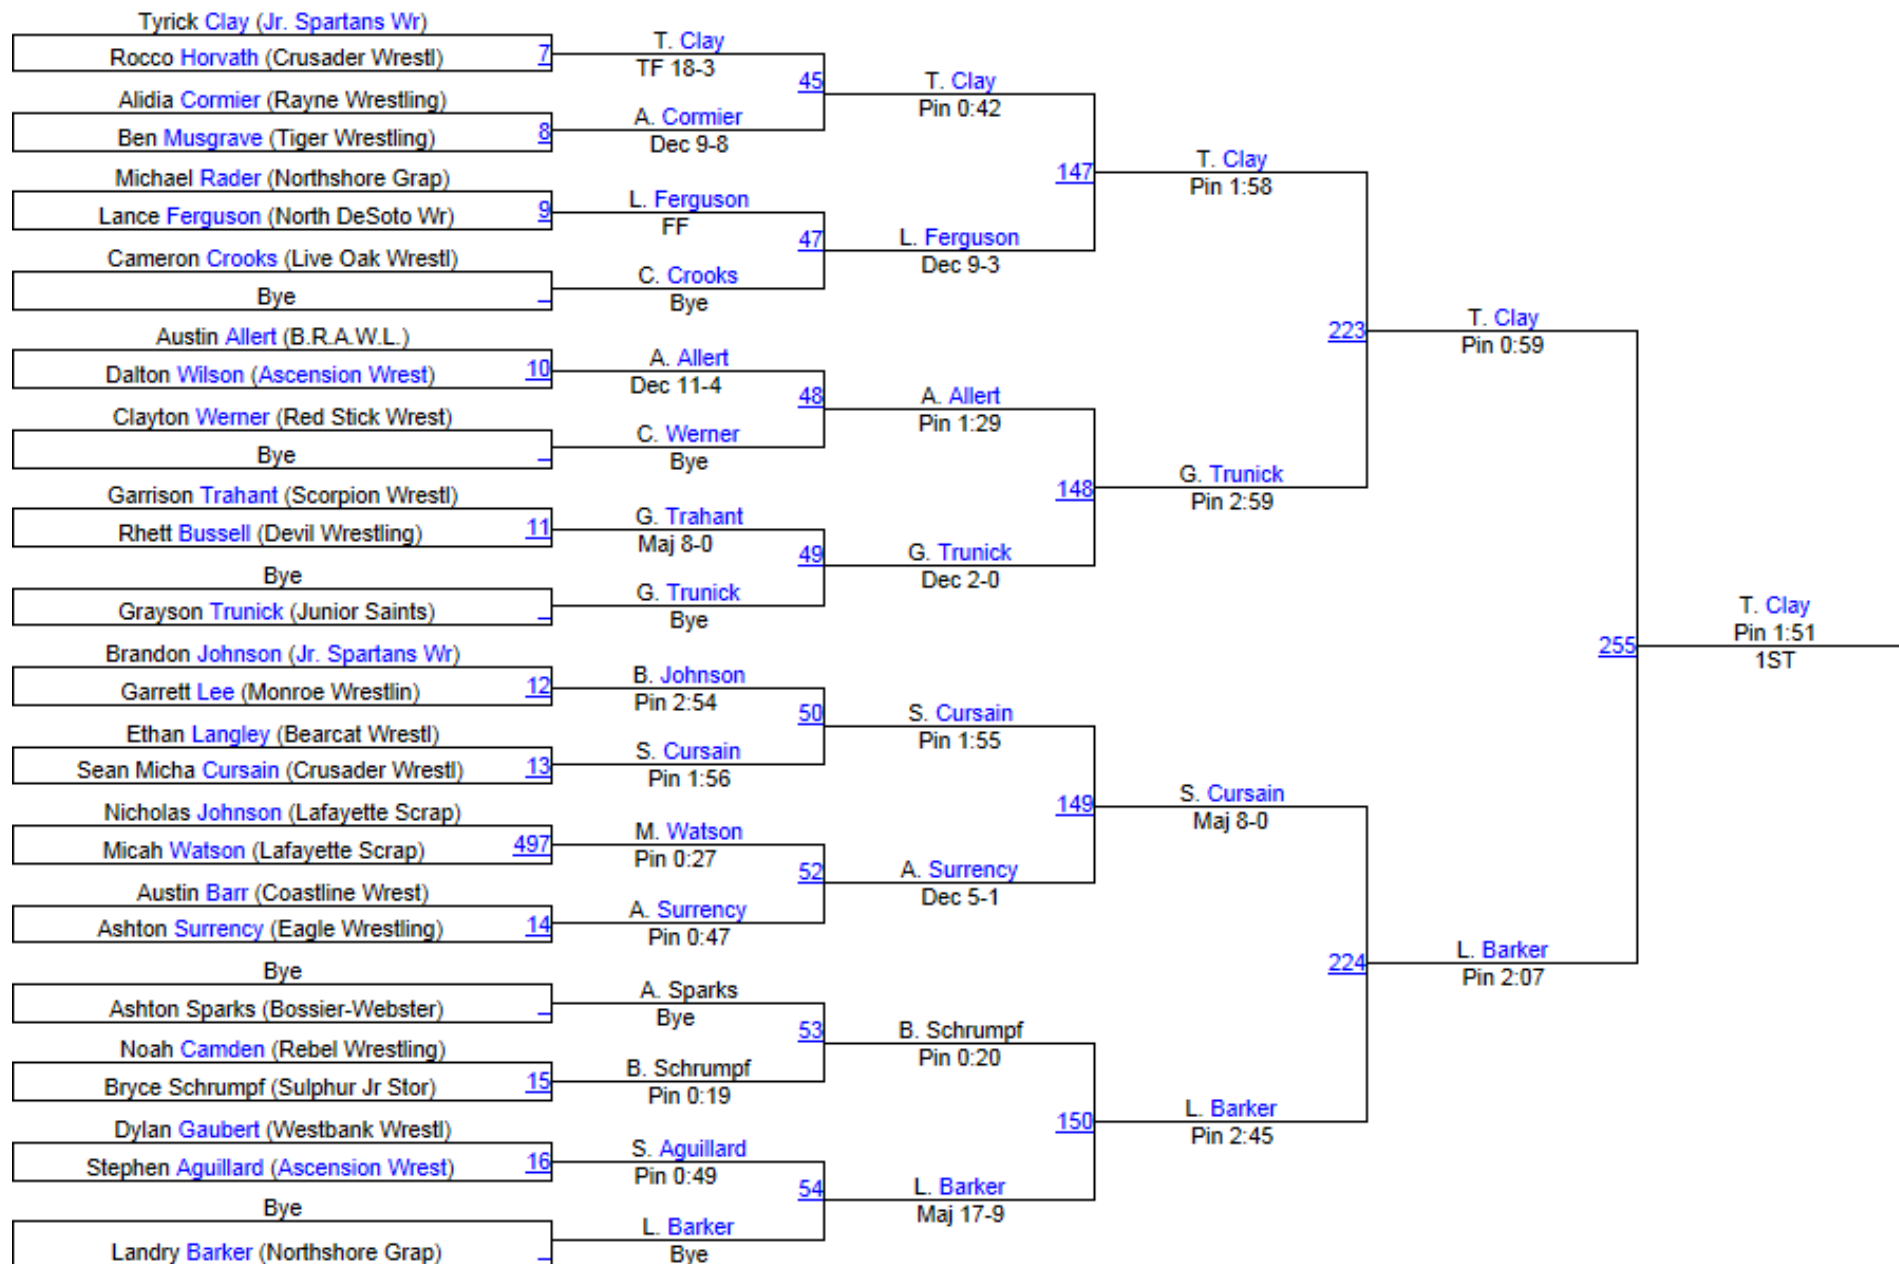

2013 LA USAW Folkstyle State Tournament

Intermediate 65