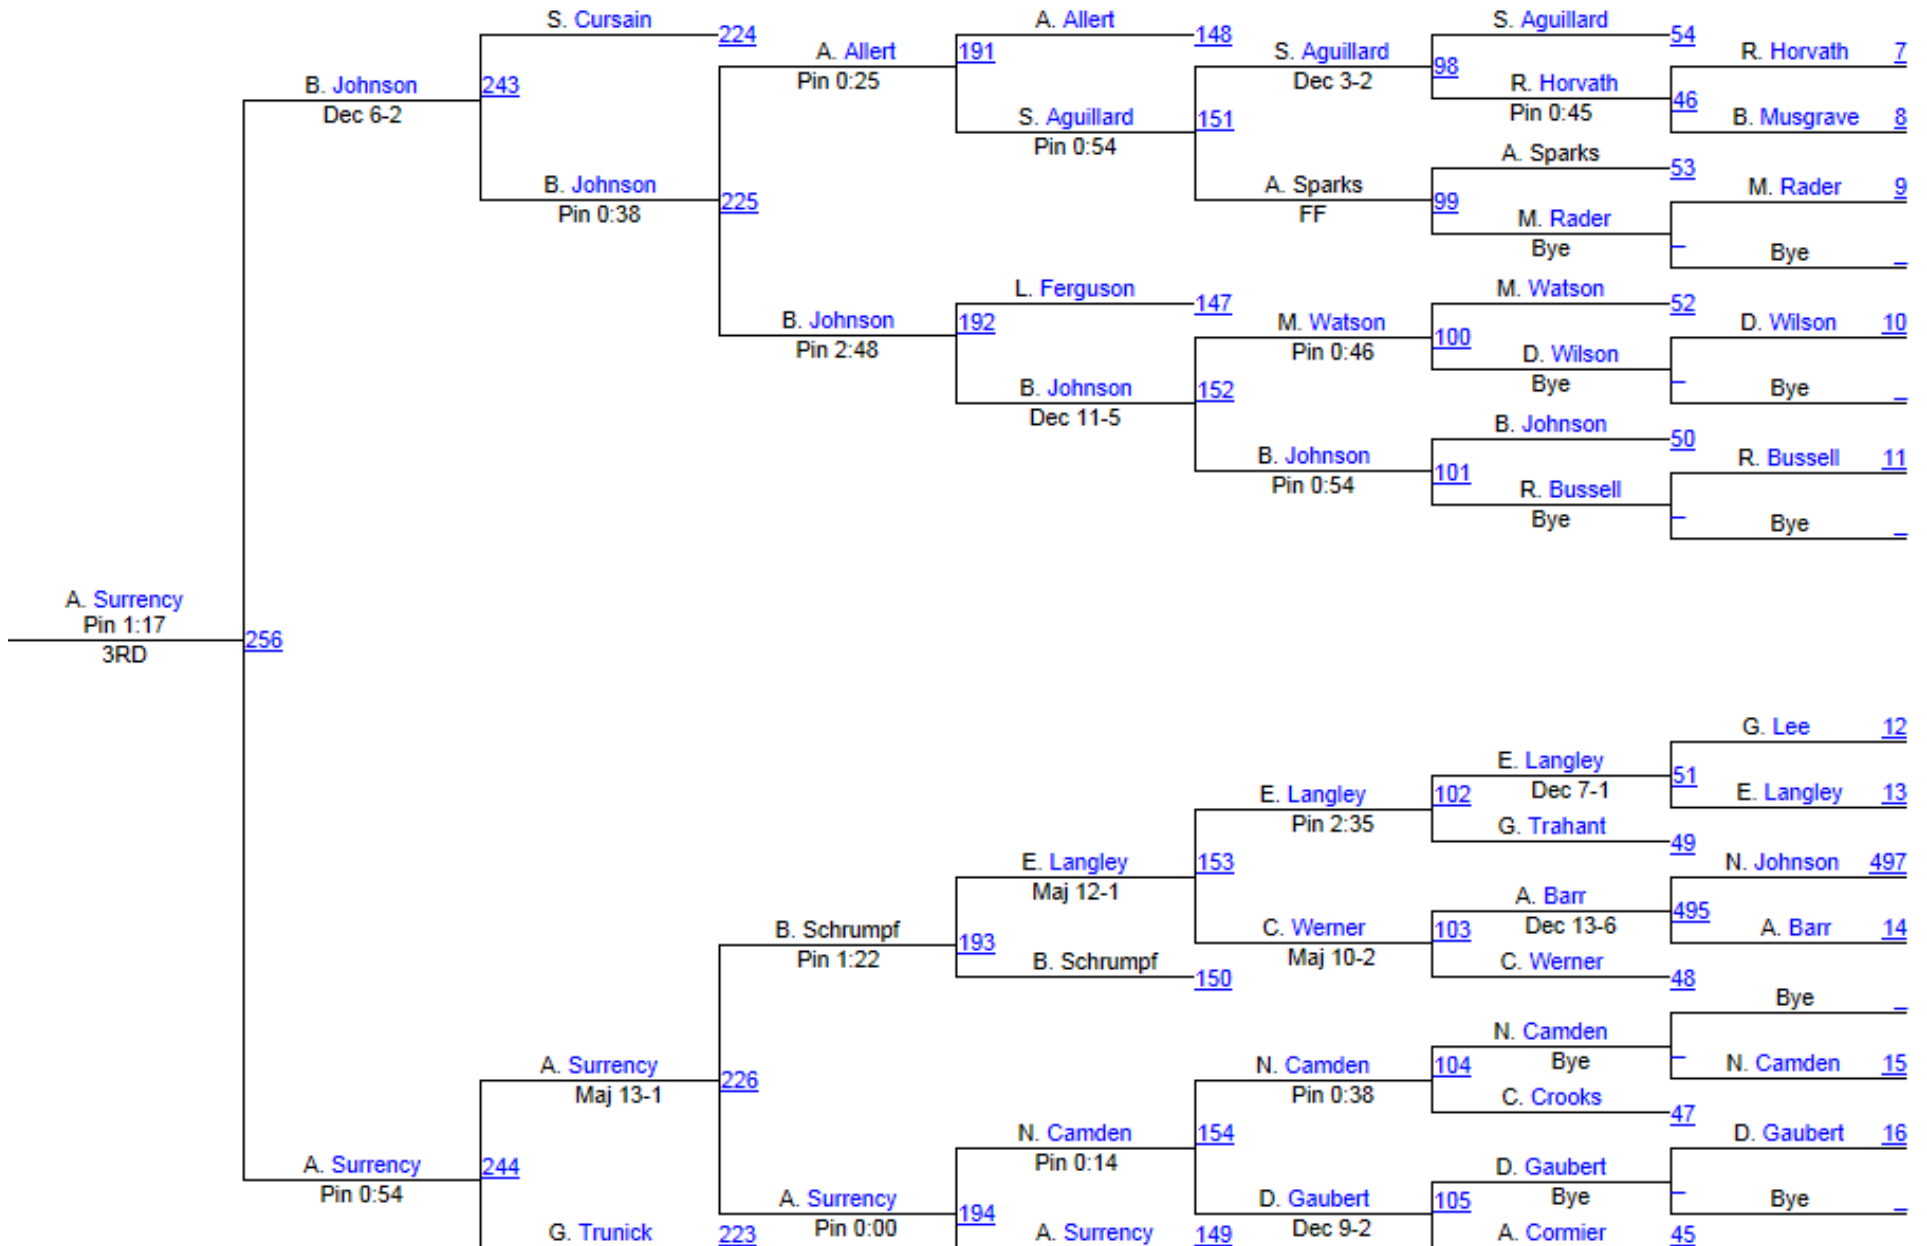

2013 LA USAW Folkstyle State Tournament

Intermediate 50

2013 LA USAW Folkstyle State Tournament

Intermediate 55

2013 LA USAW Folkstyle State Tournament

Intermediate 60

Intermediate 60

2013 LA USAW Folkstyle State Tournament

Intermediate 65

Intermediate 65

2013 LA USAW Folkstyle State Tournament

Intermediate 70

Intermediate 70

2013 LA USAW Folkstyle State Tournament

Intermediate 75

Intermediate 75