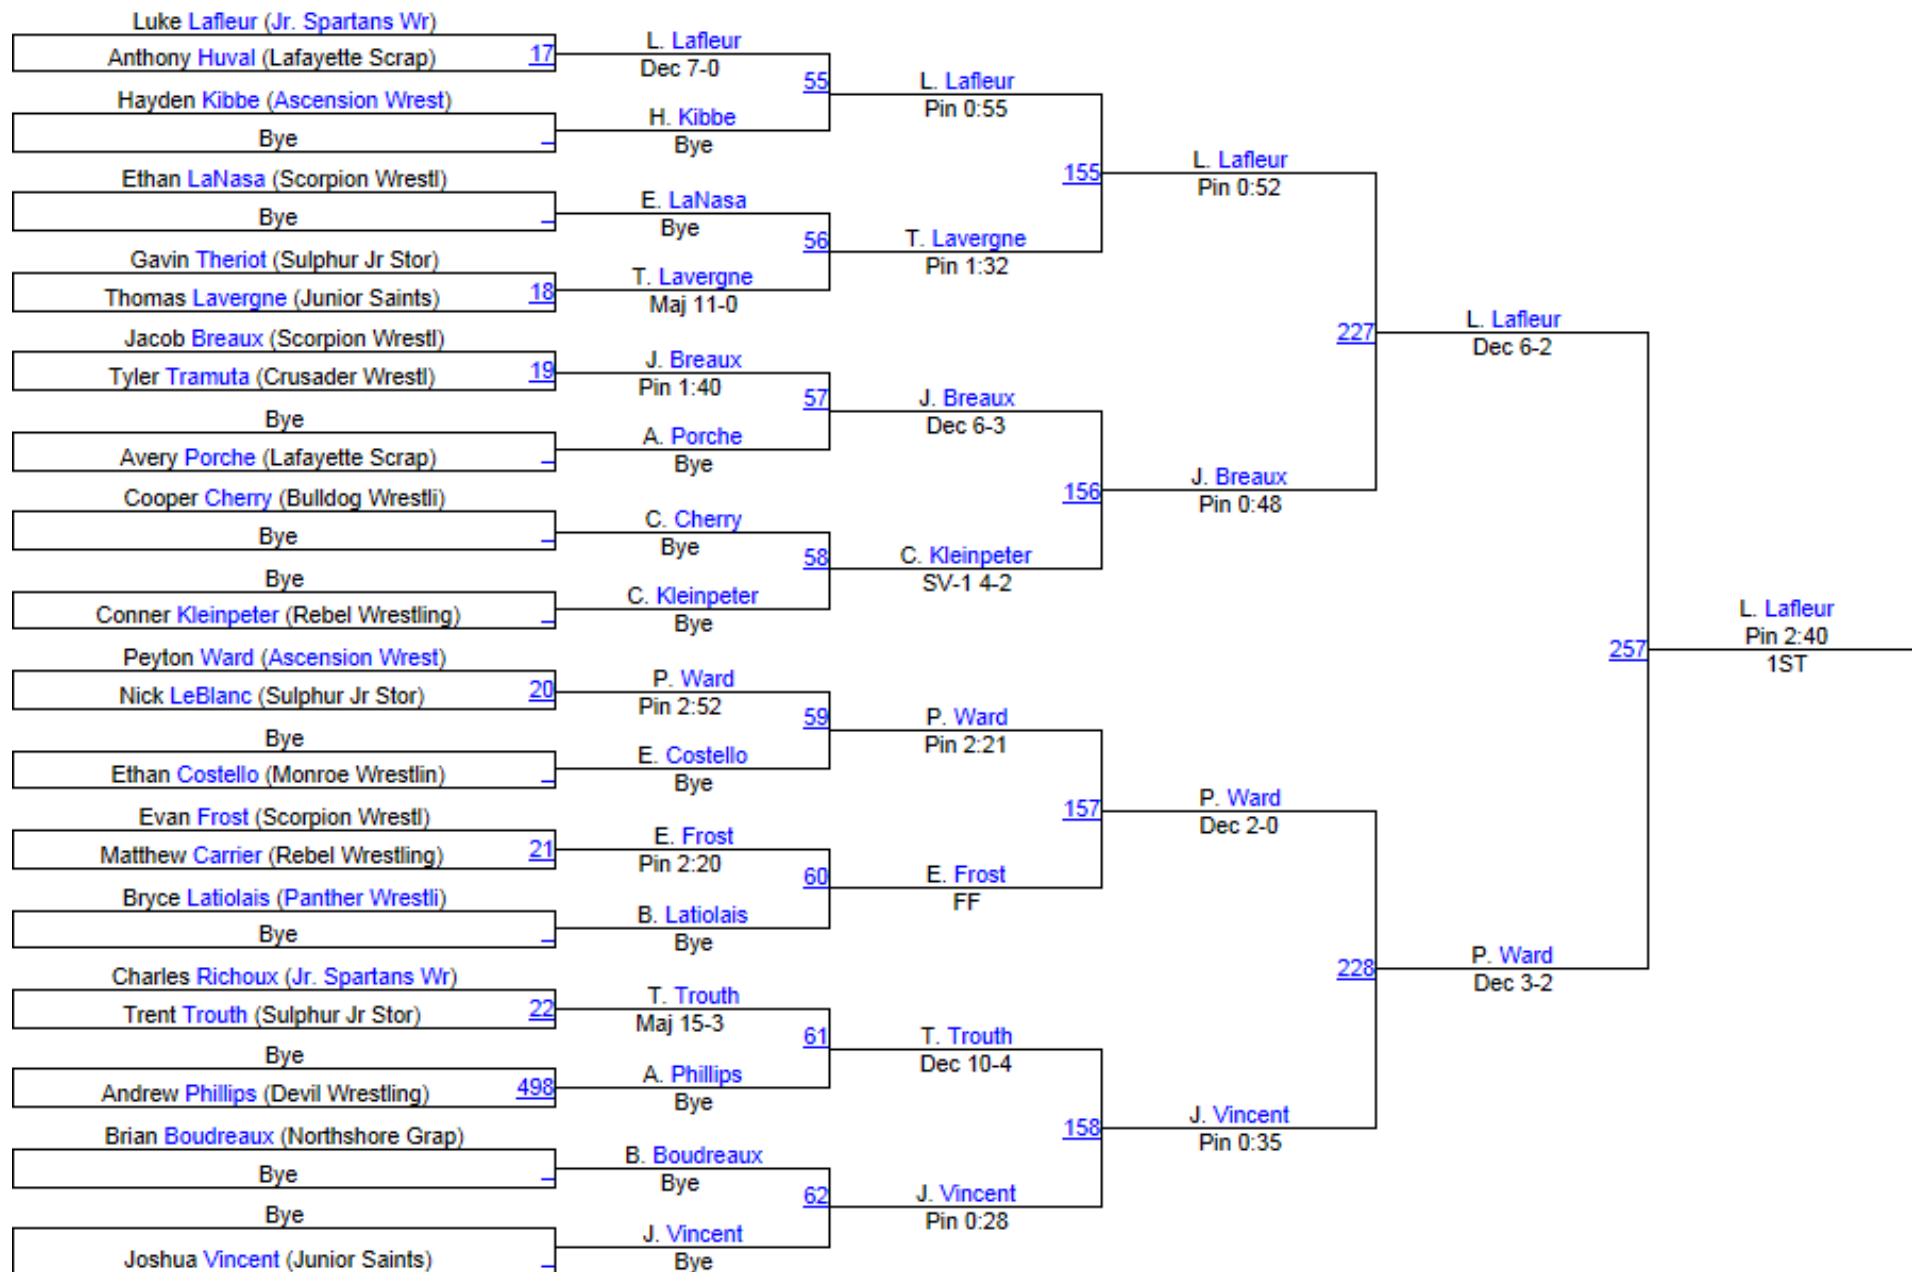

Intermediate 65

Intermediate 65

2013 LA USAW Folkstyle State Tournament

Intermediate 70

Intermediate 70

2013 LA USAW Folkstyle State Tournament

Intermediate 75

Intermediate 75