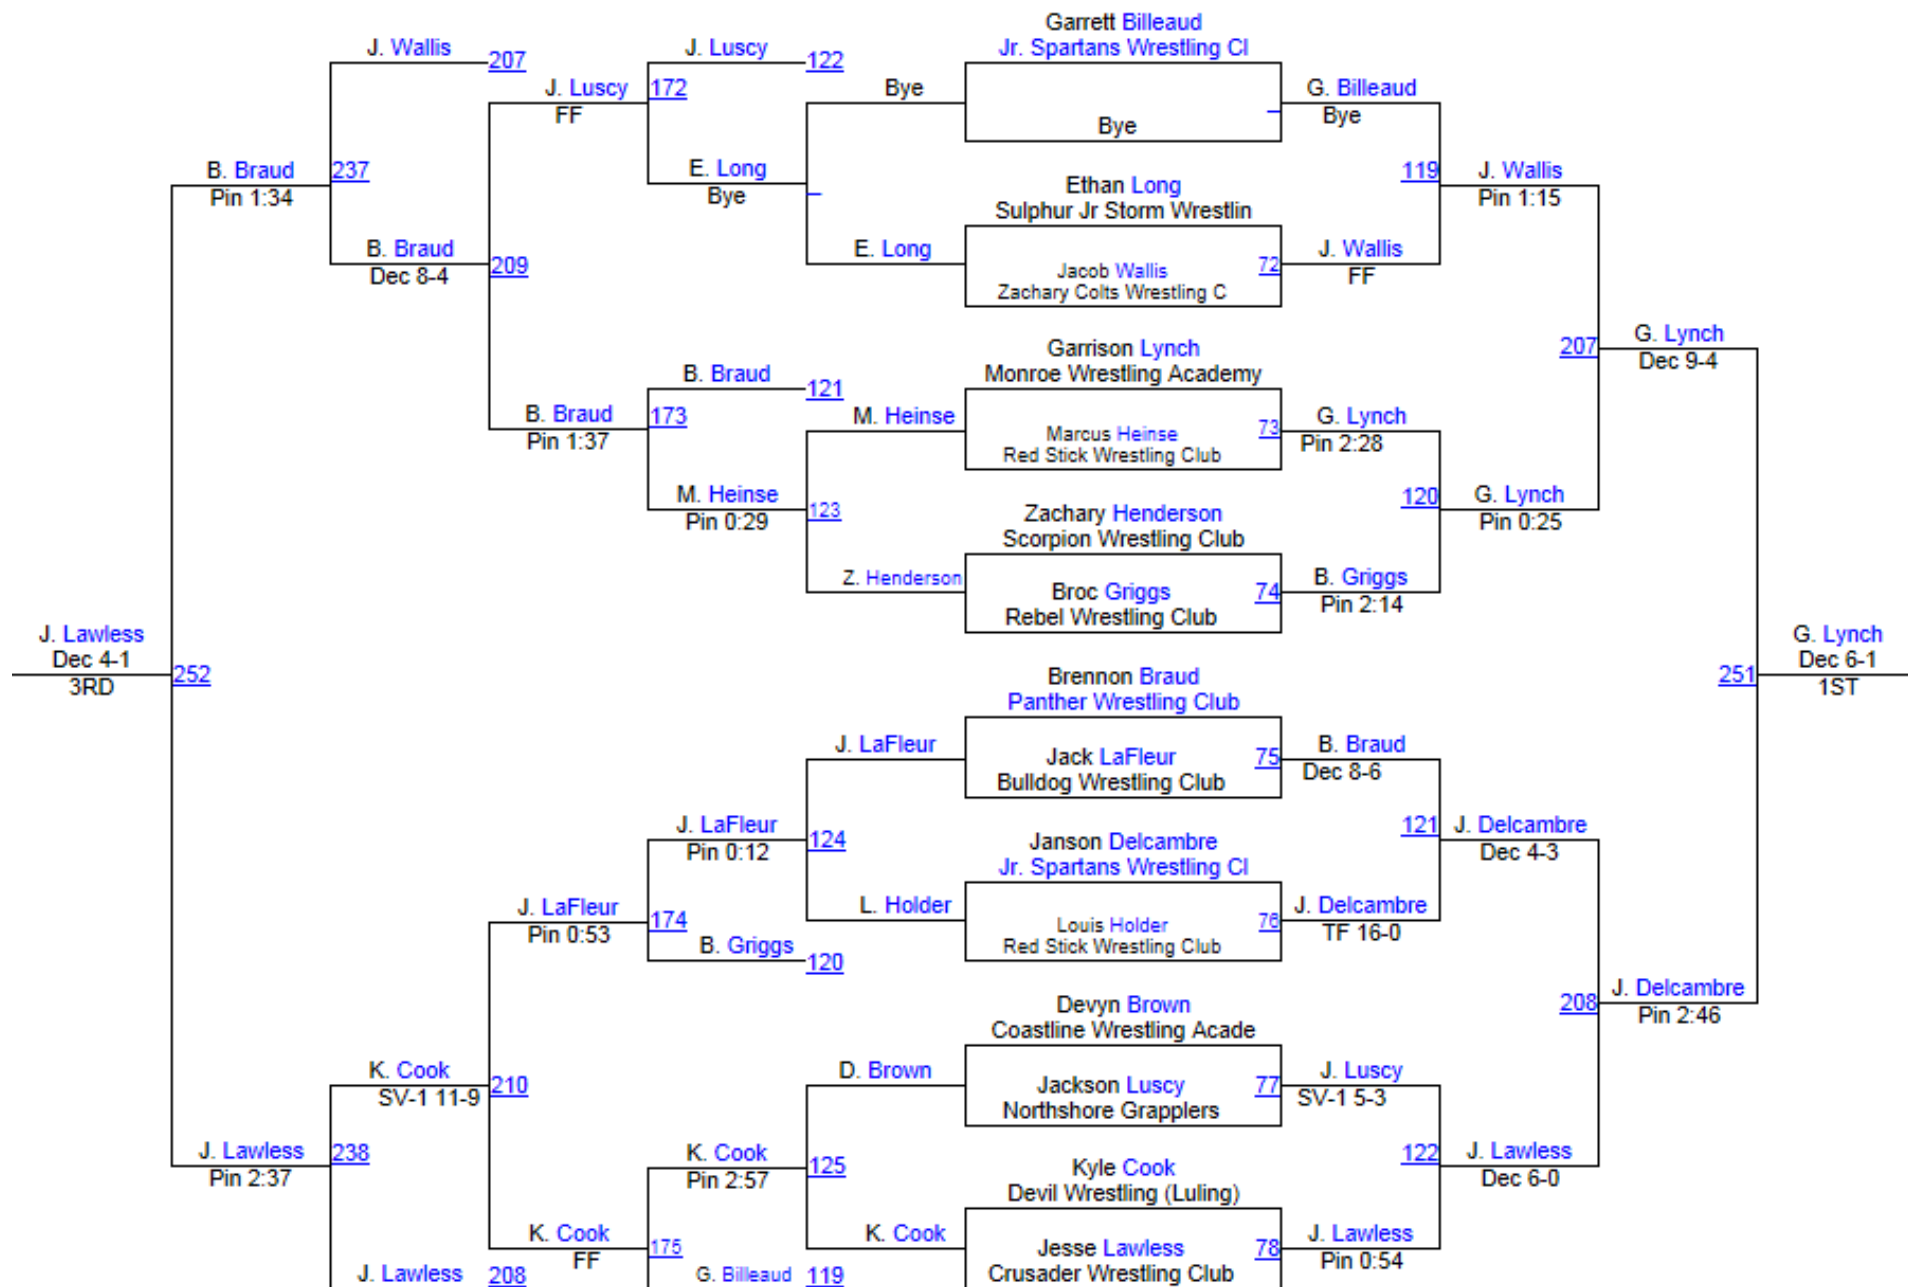

2013 LA USAW Folkstyle State Tournament

Intermediate 87