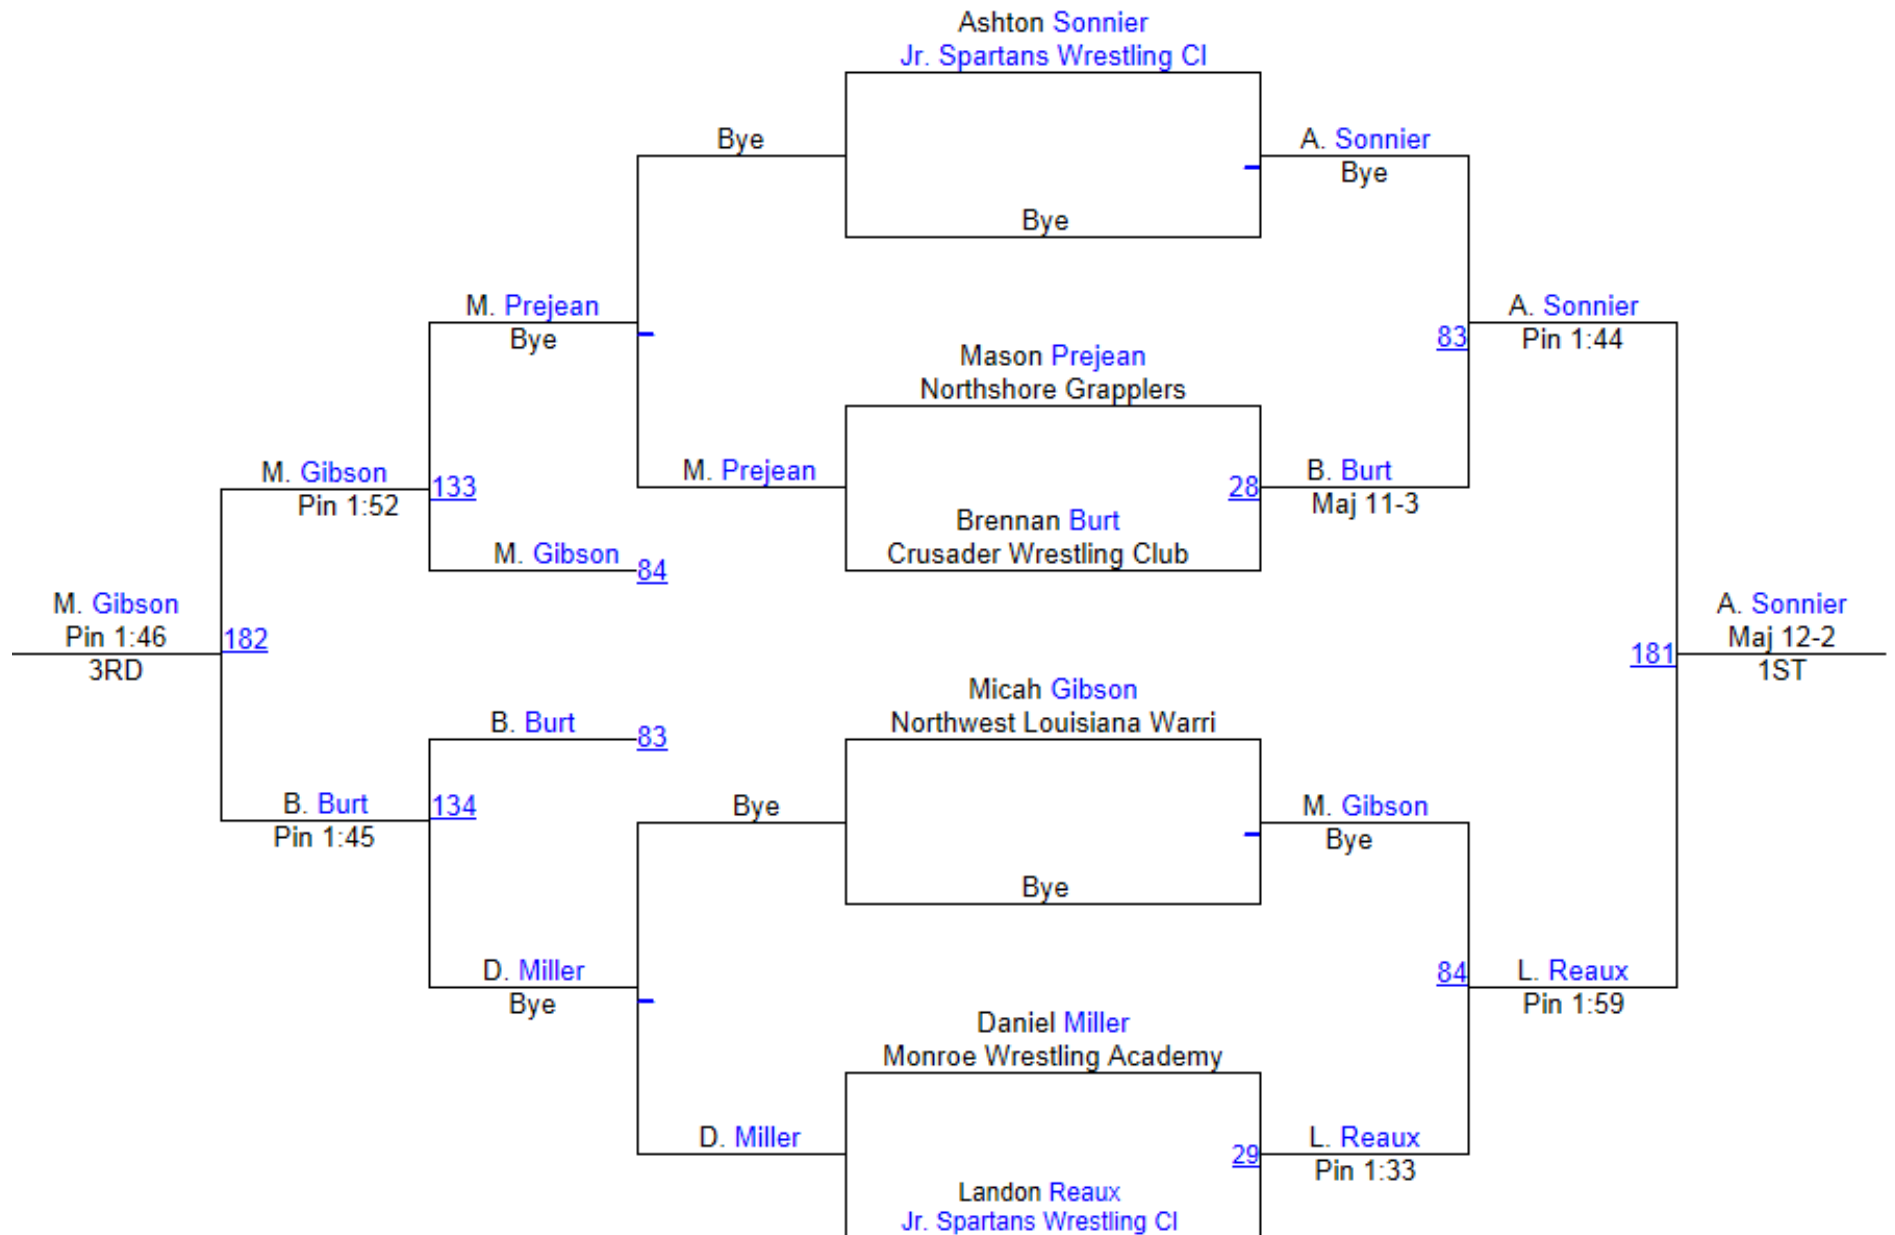

2013 LA USAW Folkstyle State Tournament

Intermediate 50

2013 LA USAW Folkstyle State Tournament

Intermediate 55

2013 LA USAW Folkstyle State Tournament

Intermediate 60

Intermediate 60

2013 LA USAW Folkstyle State Tournament