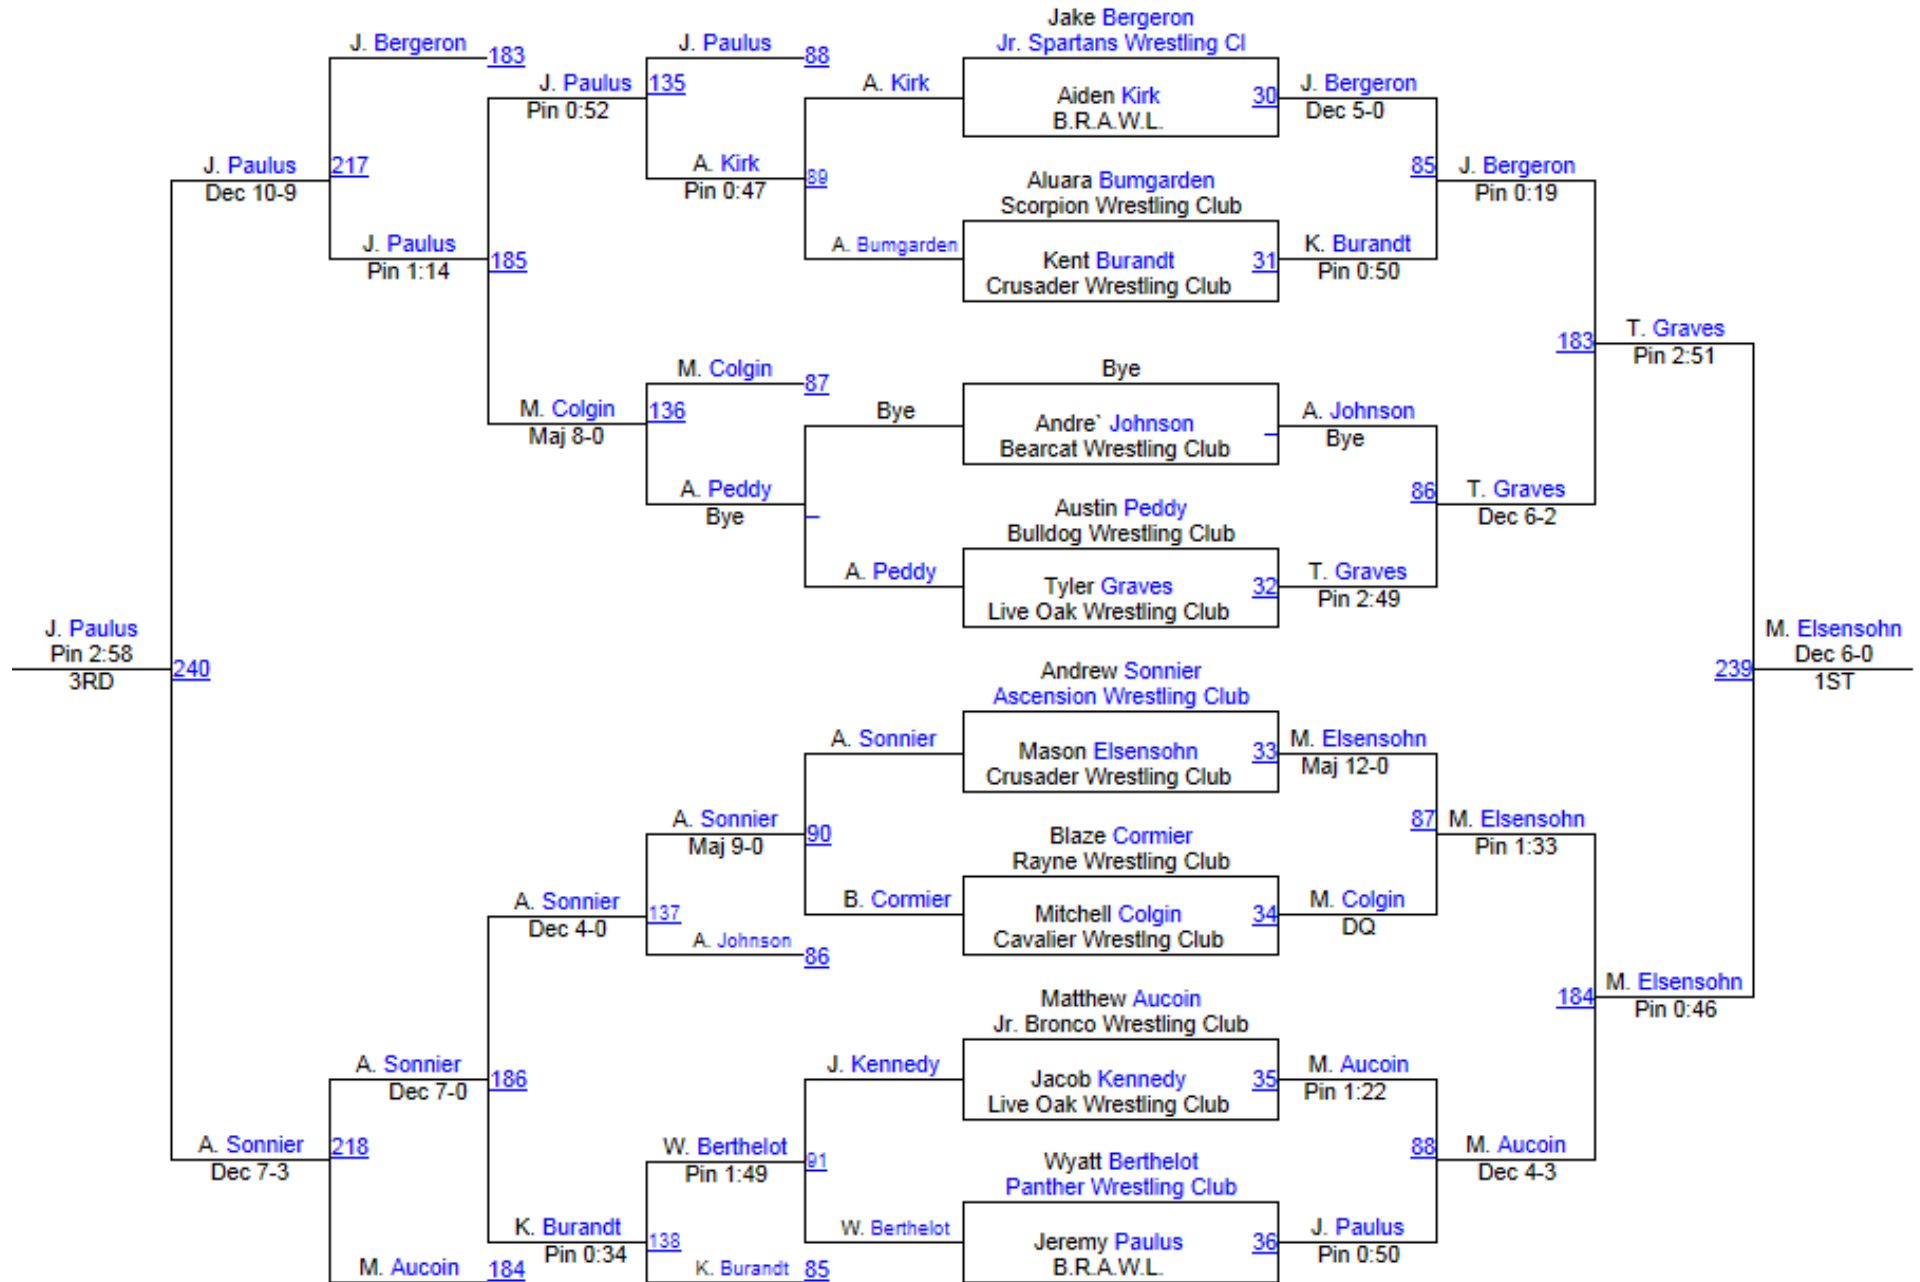

2013 LA USAW Folkstyle State Tournament

Intermediate 50

2013 LA USAW Folkstyle State Tournament

Intermediate 55

2013 LA USAW Folkstyle State Tournament

Intermediate 60

Intermediate 60

2013 LA USAW Folkstyle State Tournament

Intermediate 65

Intermediate 65

2013 LA USAW Folkstyle State Tournament

Intermediate 70

Intermediate 70

2013 LA USAW Folkstyle State Tournament

Intermediate 75

Intermediate 75