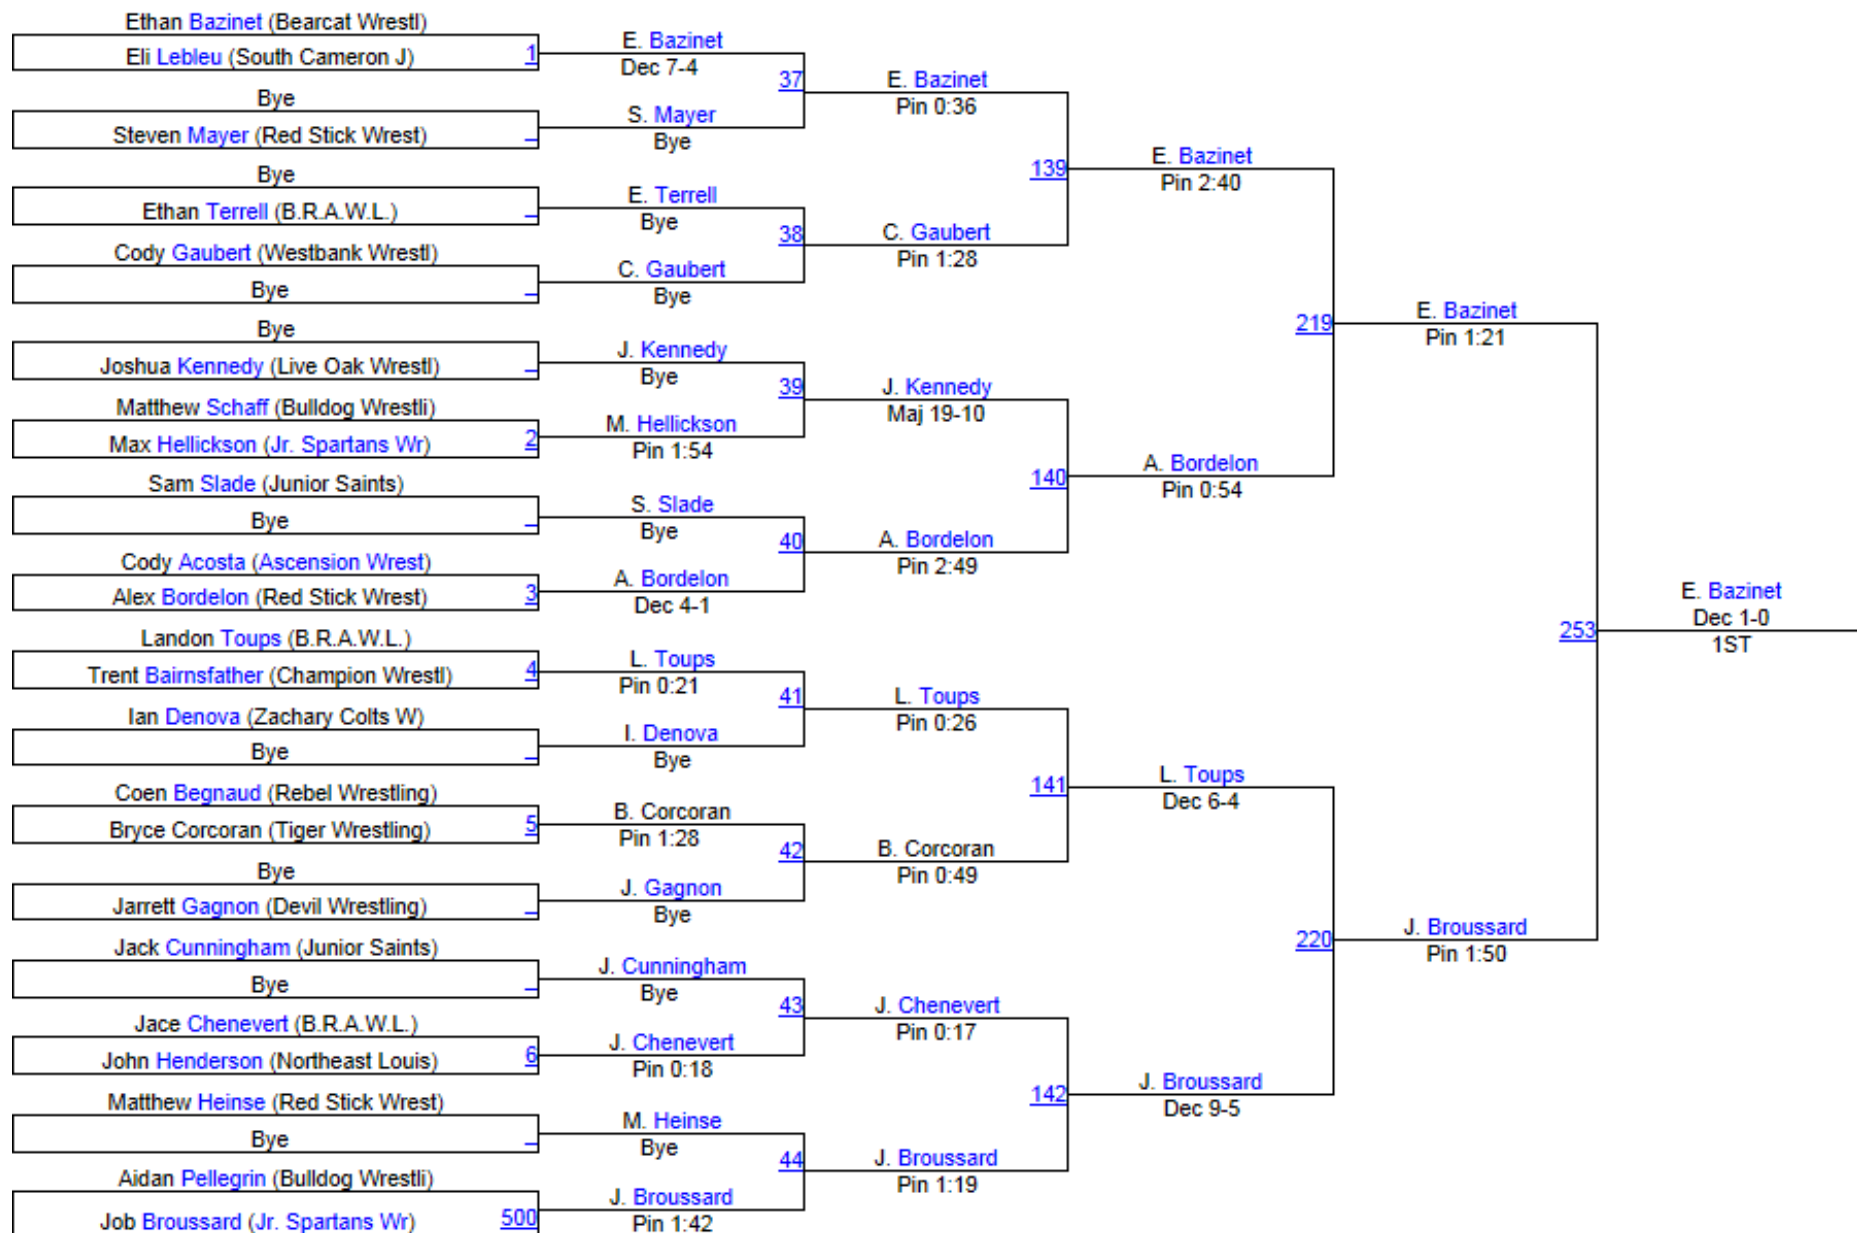

2013 LA USAW Folkstyle State Tournament

Intermediate 50

2013 LA USAW Folkstyle State Tournament

Intermediate 55

2013 LA USAW Folkstyle State Tournament

Intermediate 60

Intermediate 60

2013 LA USAW Folkstyle State Tournament