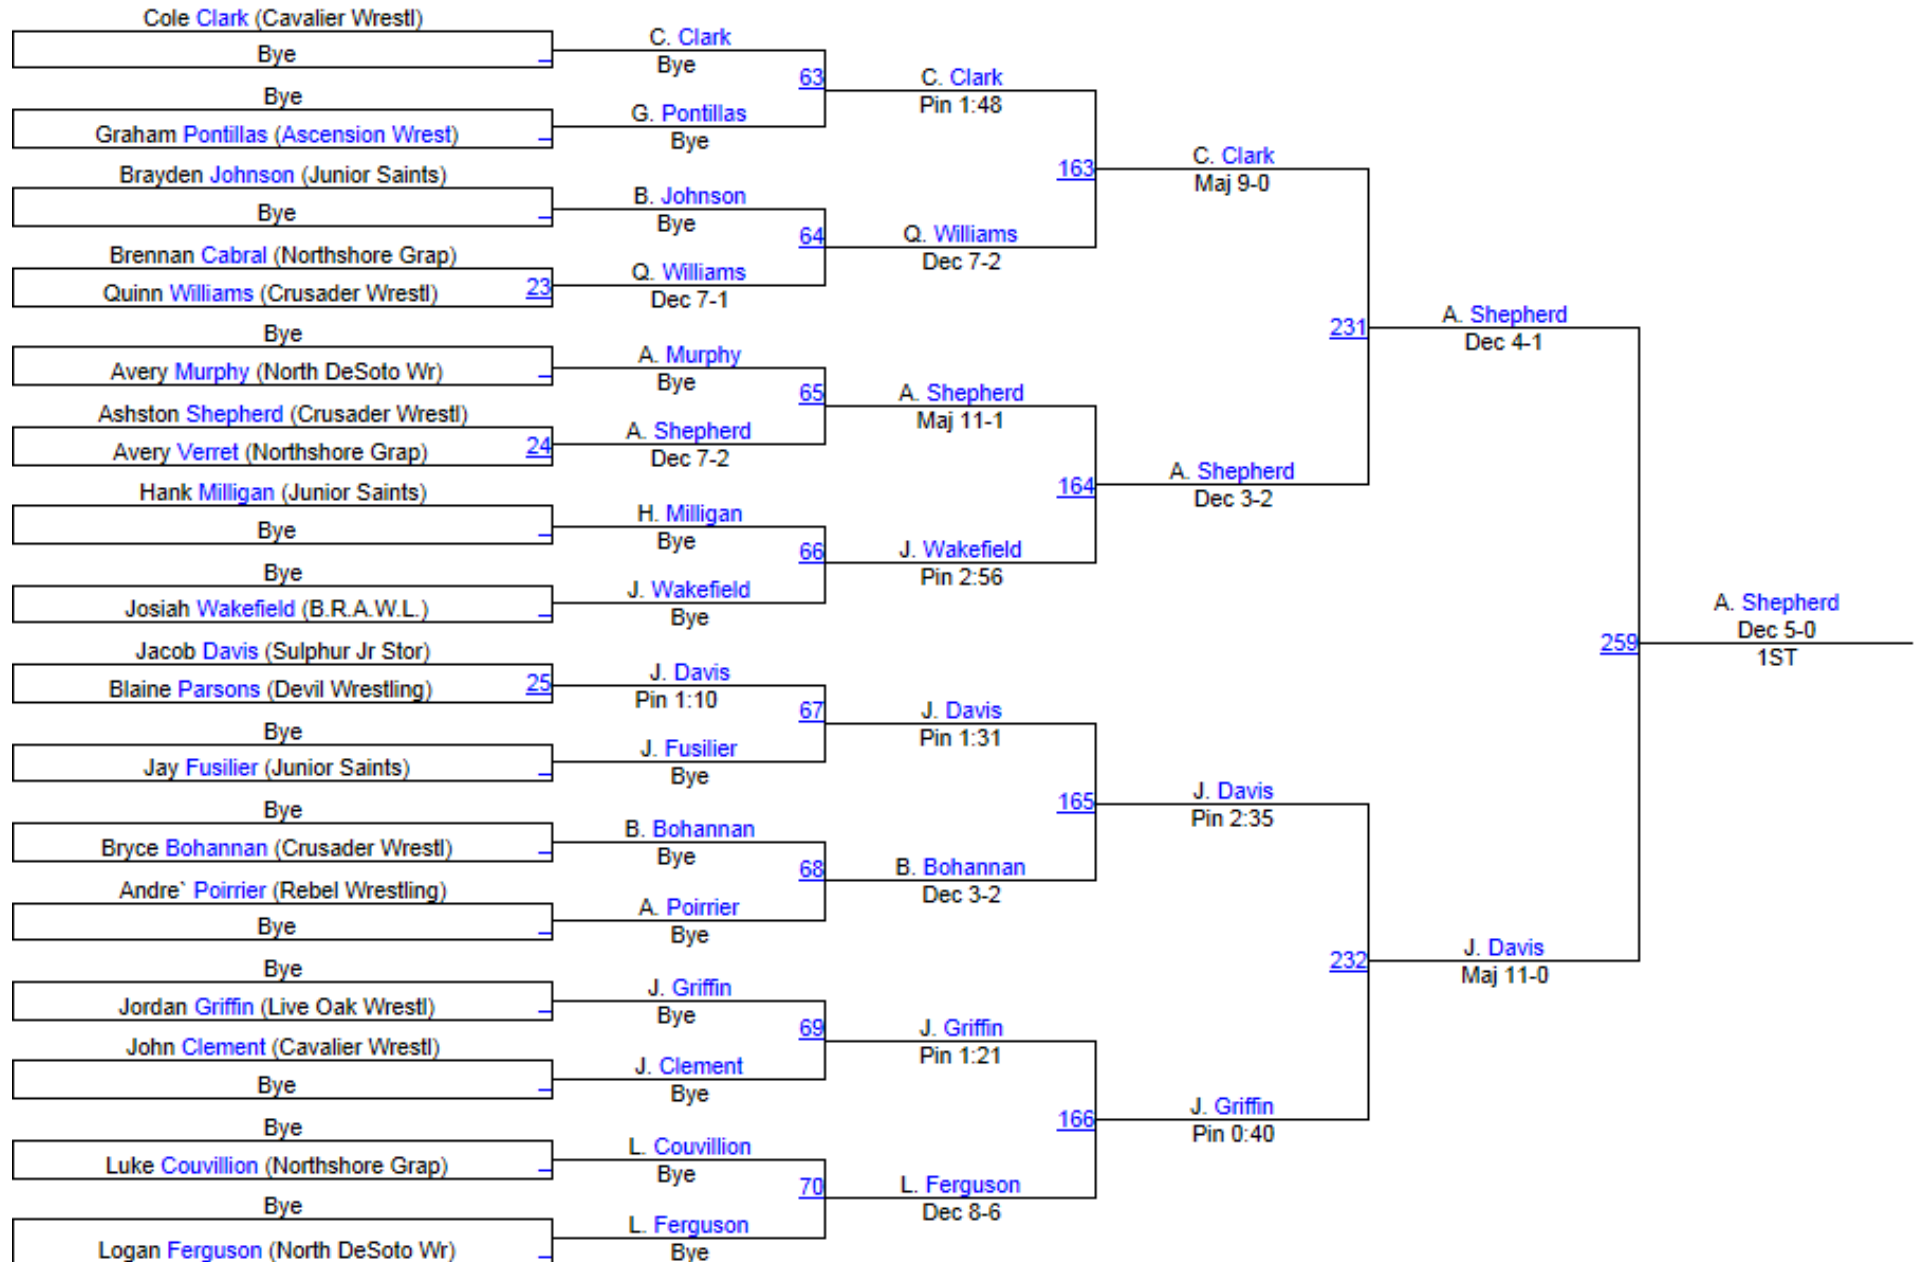

Intermediate 65

Intermediate 65

2013 LA USAW Folkstyle State Tournament

Intermediate 70

Intermediate 70

2013 LA USAW Folkstyle State Tournament

Intermediate 75

Intermediate 75