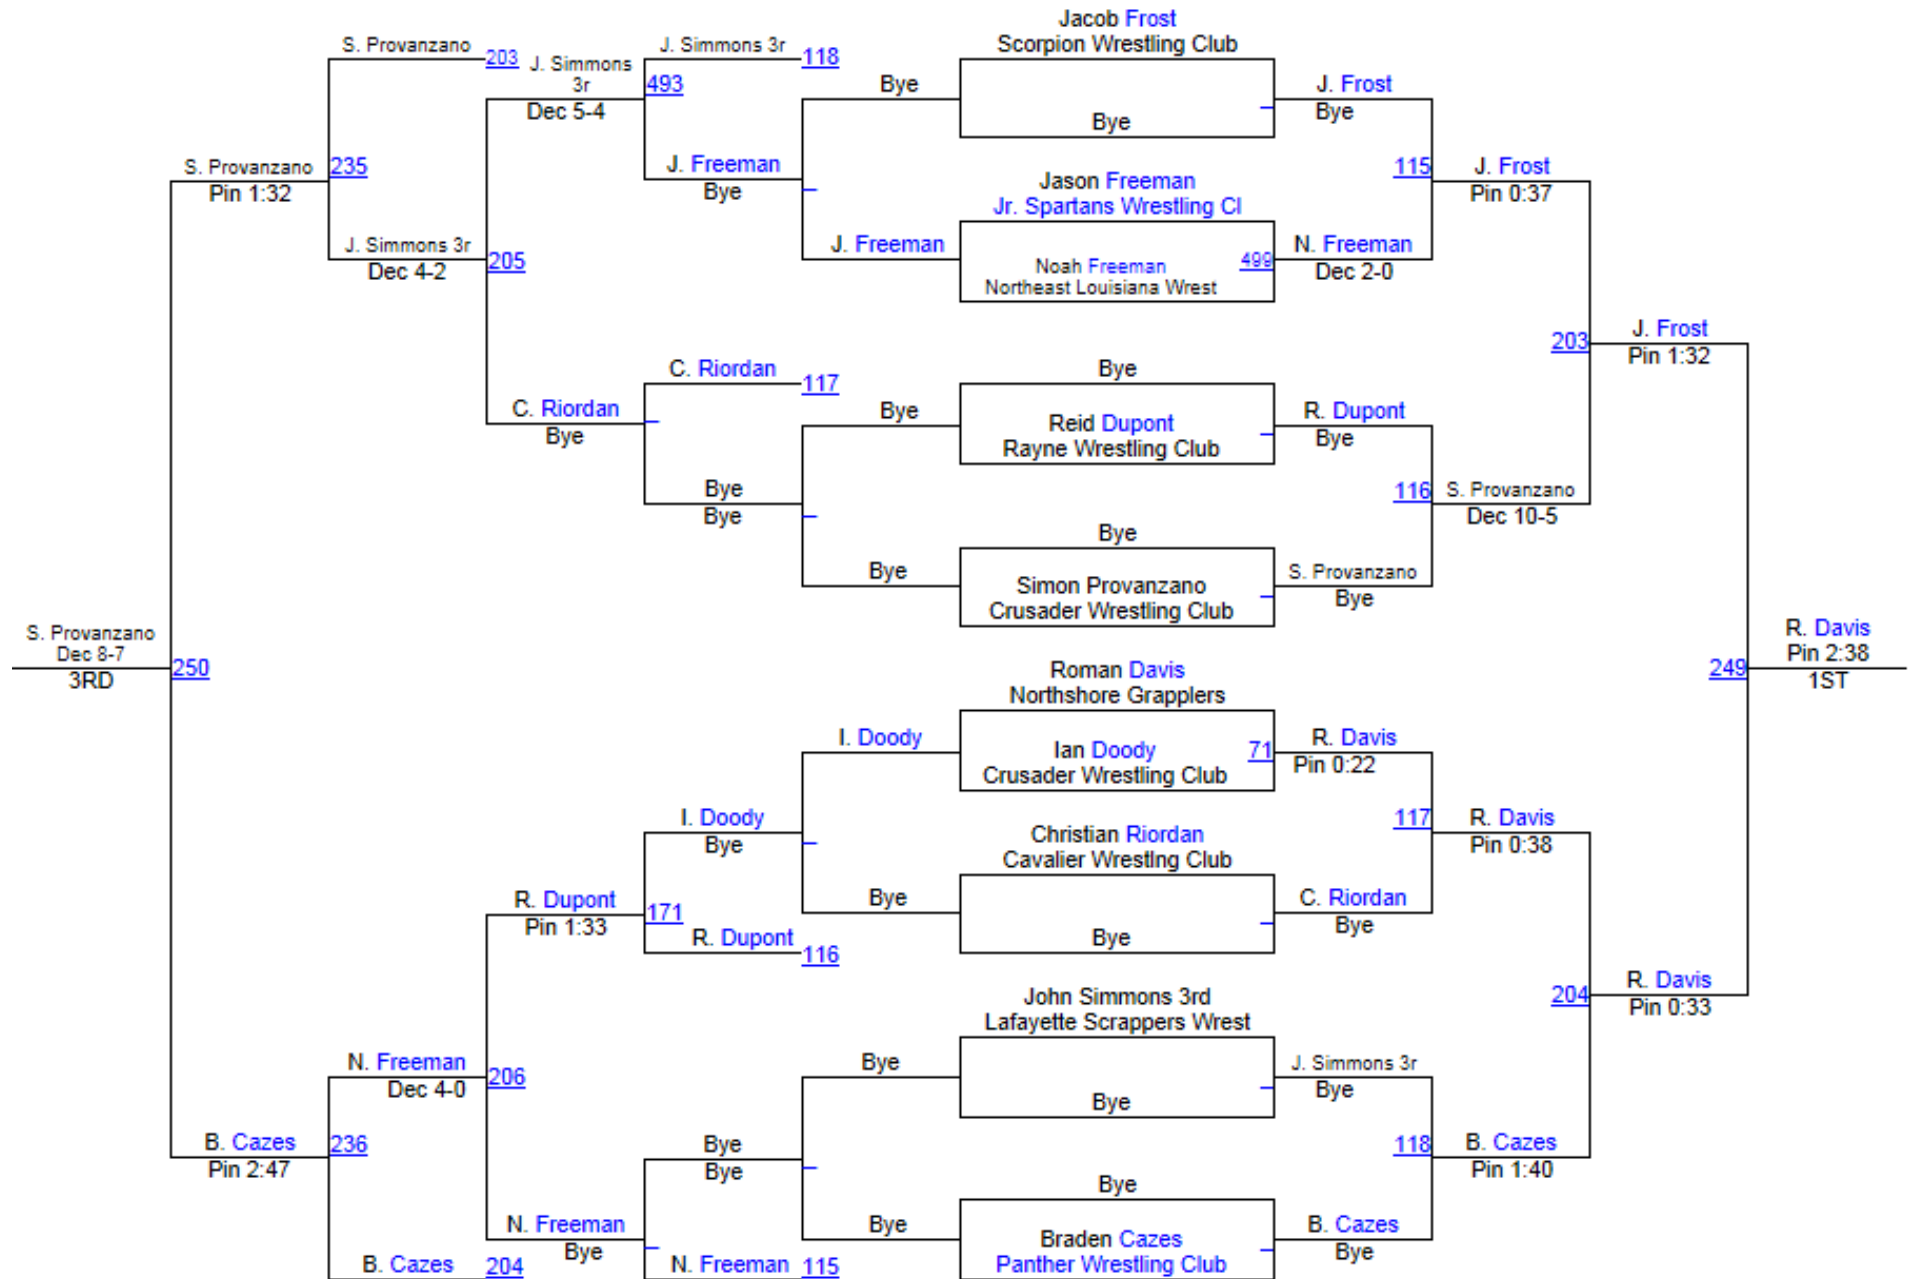

2013 LA USAW Folkstyle State Tournament

Intermediate 80