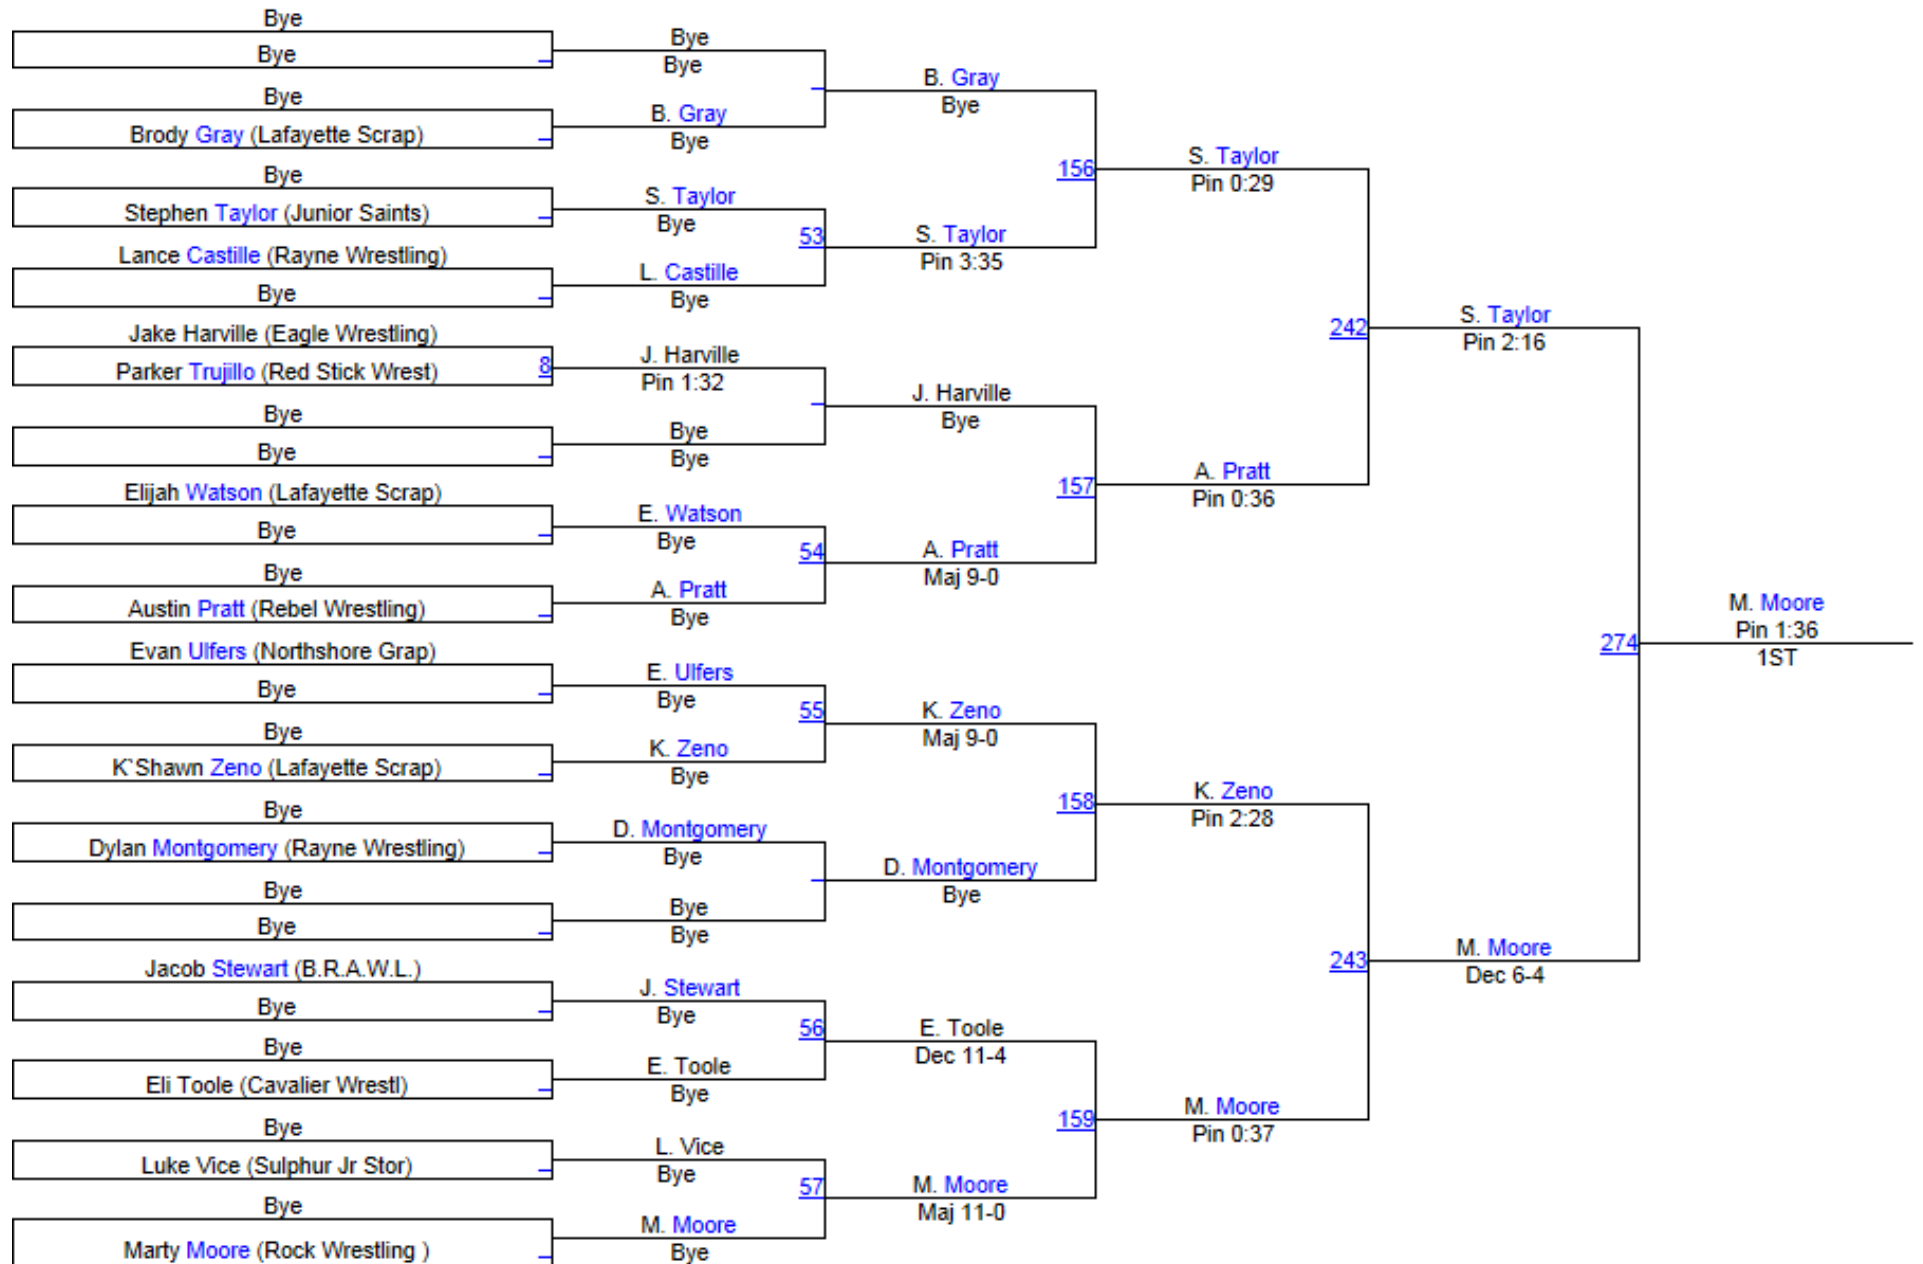

2013 LA USAW Folkstyle State Tournament

Novice 100