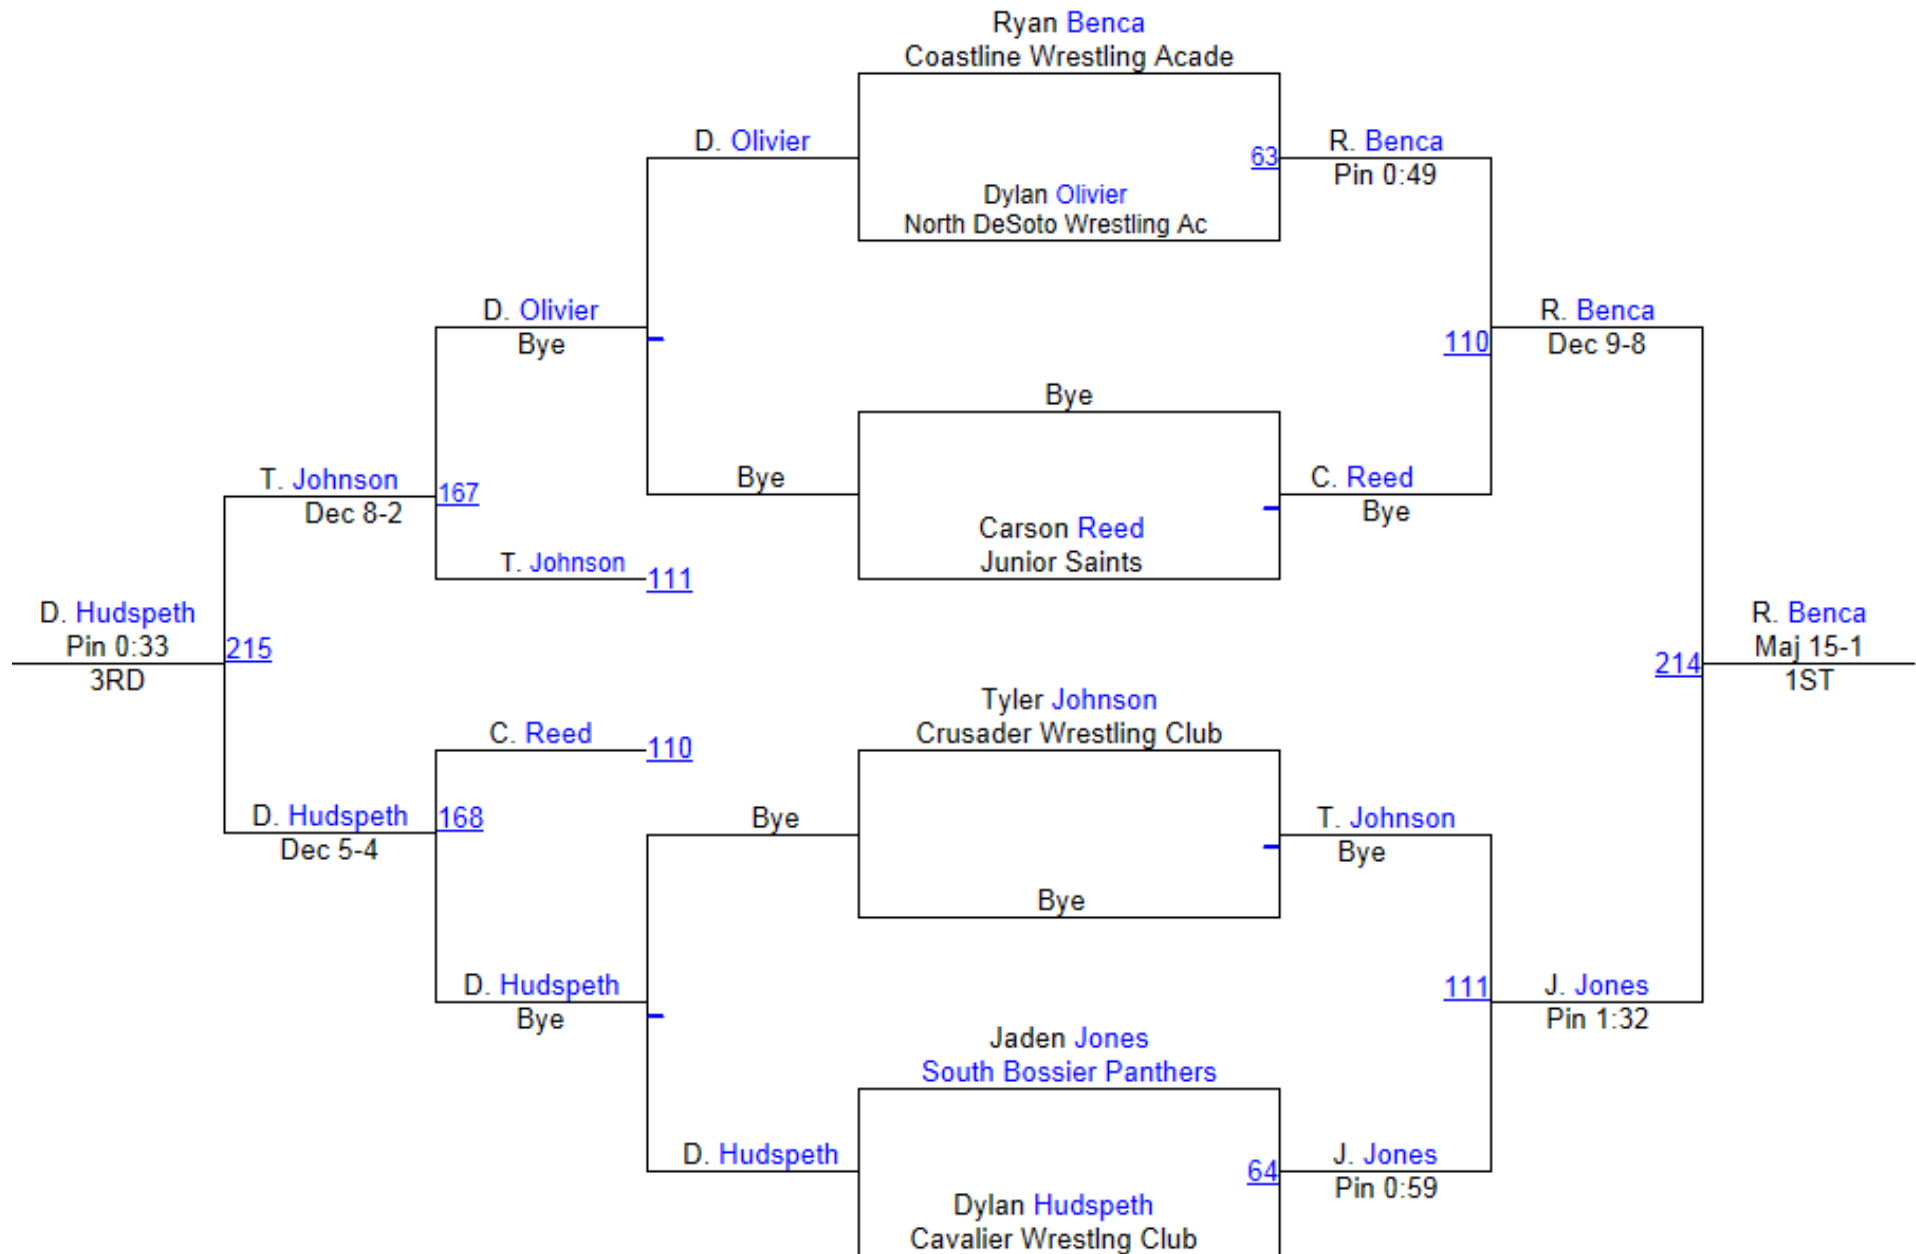

Novice 100

Novice 100

2013 LA USAW Folkstyle State Tournament

Novice 105

2013 LA USAW Folkstyle State Tournament

Novice 112

2013 LA USAW Folkstyle State Tournament

Novice 120