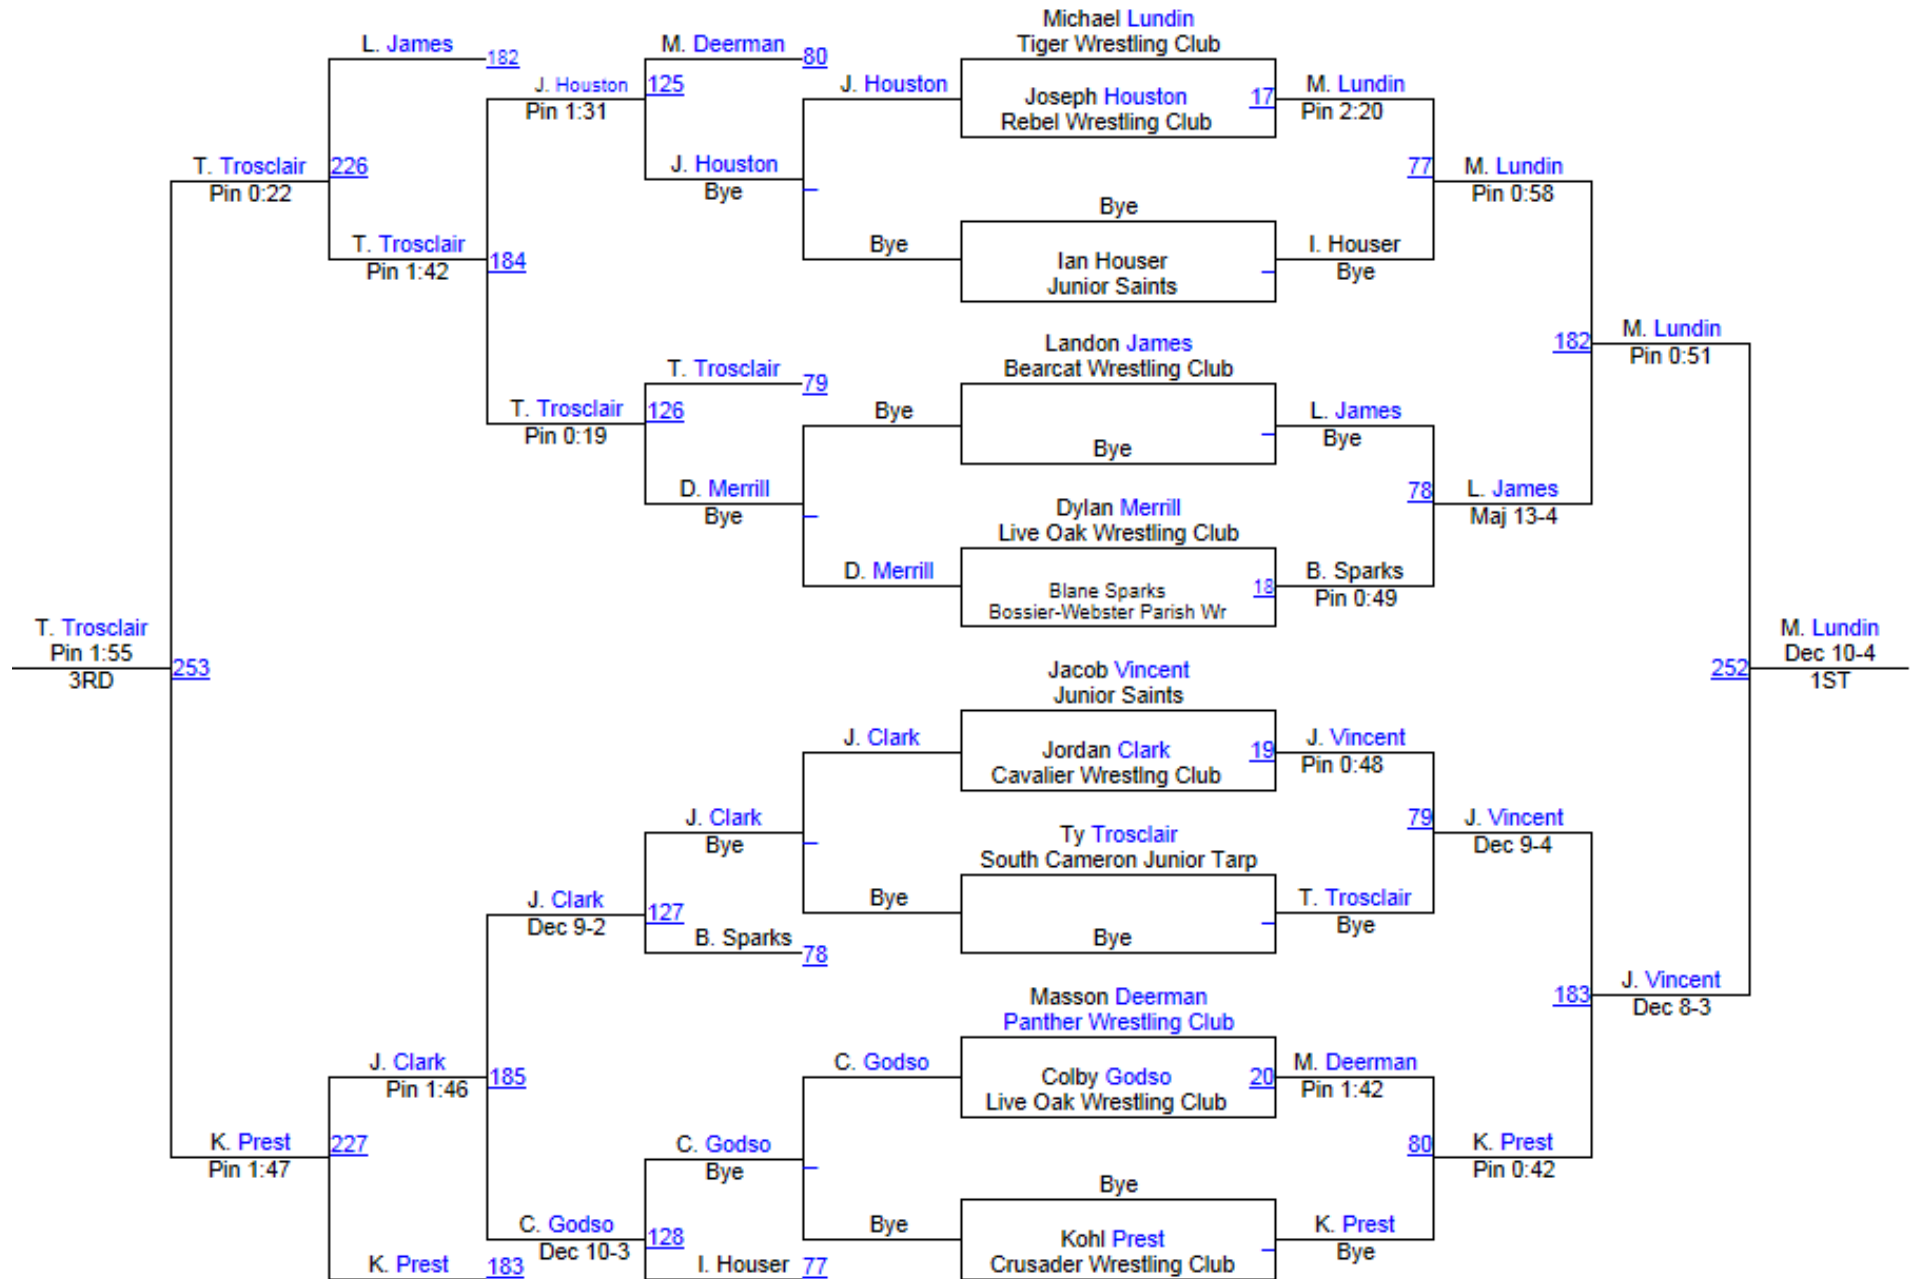

2013 LA USAW Folkstyle State Tournament

Novice 60

2013 LA USAW Folkstyle State Tournament

Novice 70

2013 LA USAW Folkstyle State Tournament

Novice 75

2013 LA USAW Folkstyle State Tournament

Novice 80