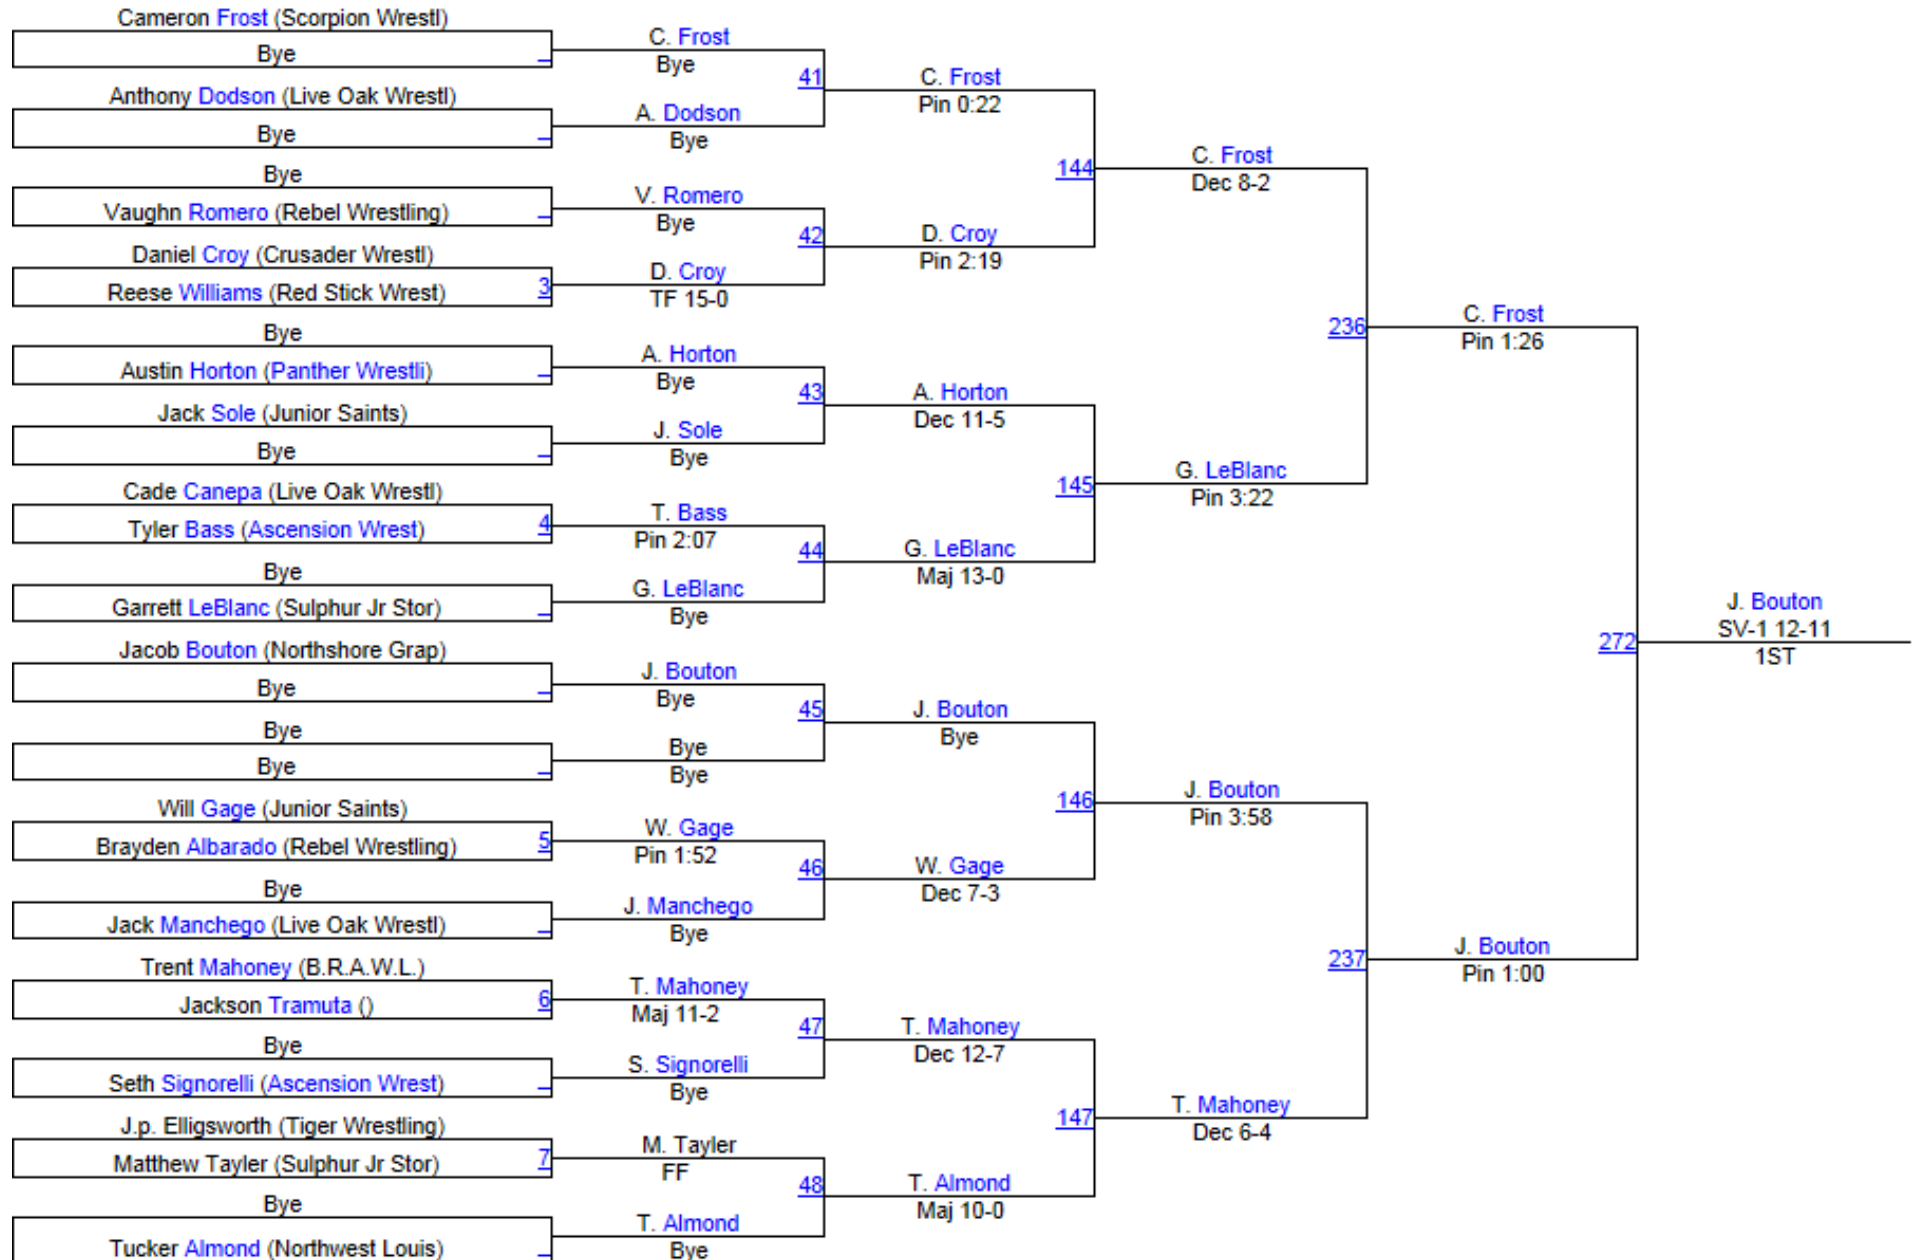

2013 LA USAW Folkstyle State Tournament

Novice 90