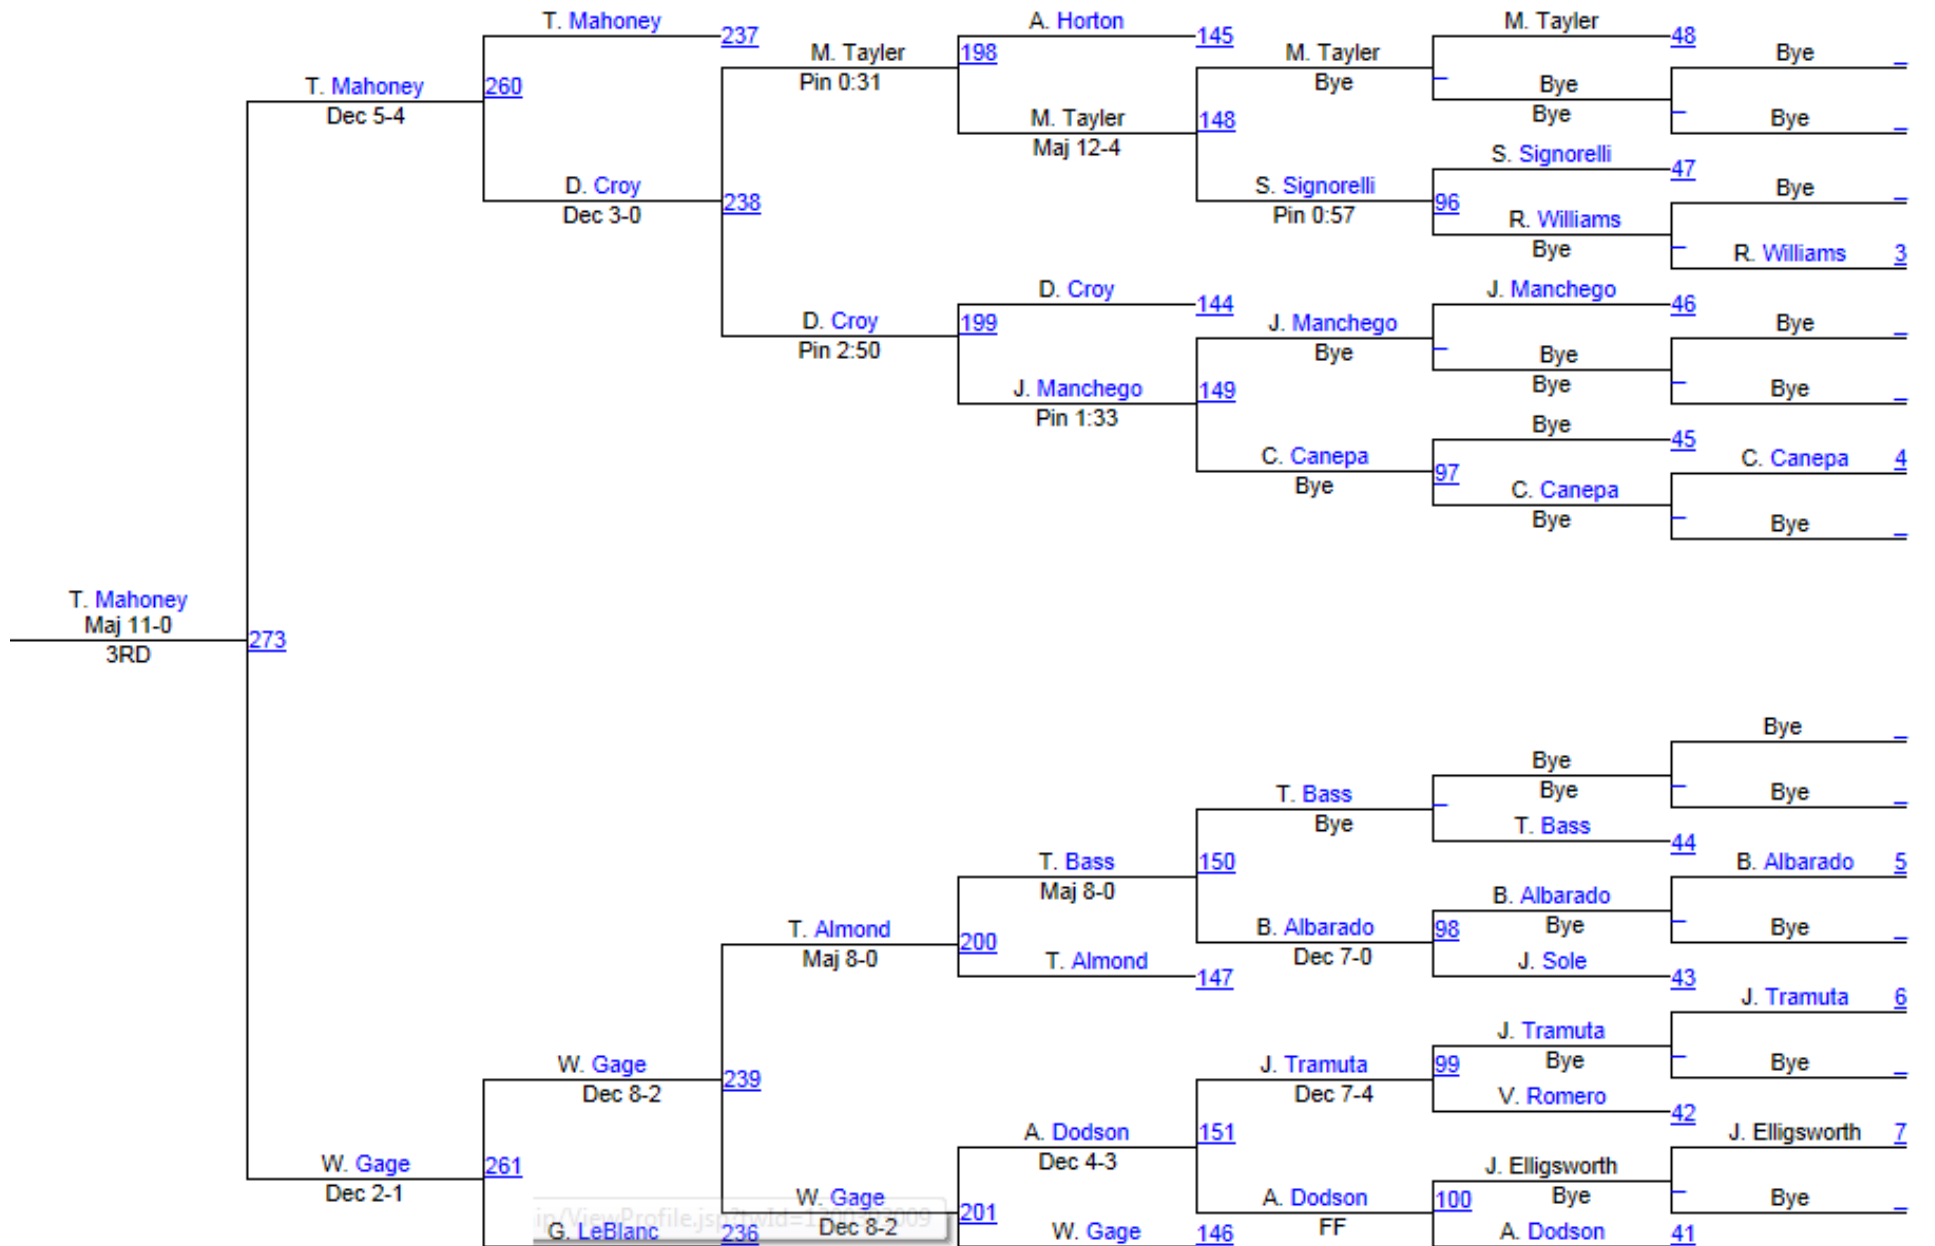

2013 LA USAW Folkstyle State Tournament

Novice 85

2013 LA USAW Folkstyle State Tournament

Novice 90

Novice 90

2013 LA USAW Folkstyle State Tournament

Novice 95

2013 LA USAW Folkstyle State Tournament

Novice 100

Novice 100

2013 LA USAW Folkstyle State Tournament

Novice 105

2013 LA USAW Folkstyle State Tournament

Novice 112

2013 LA USAW Folkstyle State Tournament

Novice 120