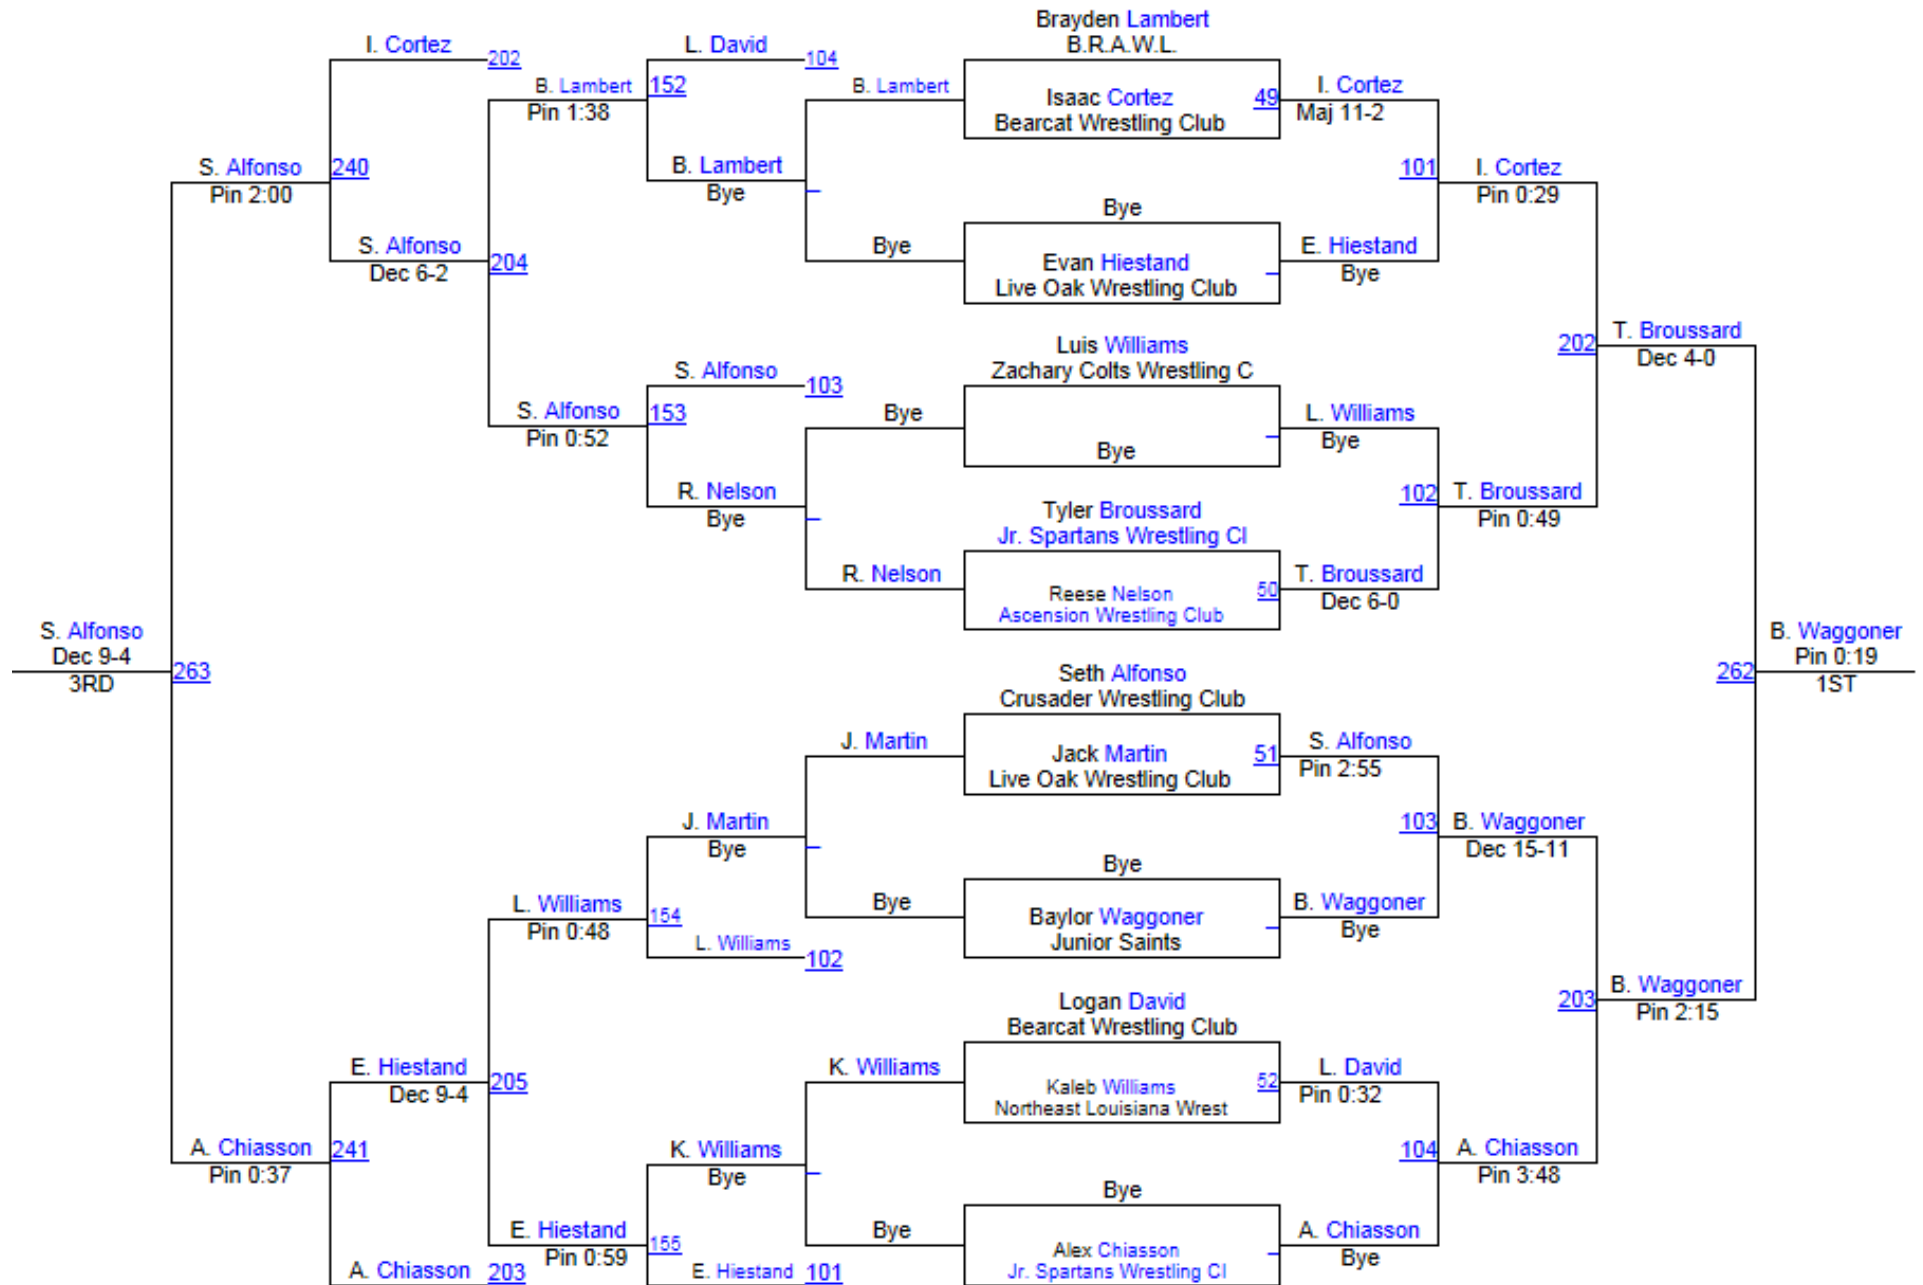

2013 LA USAW Folkstyle State Tournament

Novice 85

2013 LA USAW Folkstyle State Tournament

Novice 90

Novice 90

2013 LA USAW Folkstyle State Tournament

Novice 95

2013 LA USAW Folkstyle State Tournament

Novice 100

Novice 100

2013 LA USAW Folkstyle State Tournament

Novice 105

2013 LA USAW Folkstyle State Tournament

Novice 112

2013 LA USAW Folkstyle State Tournament

Novice 120