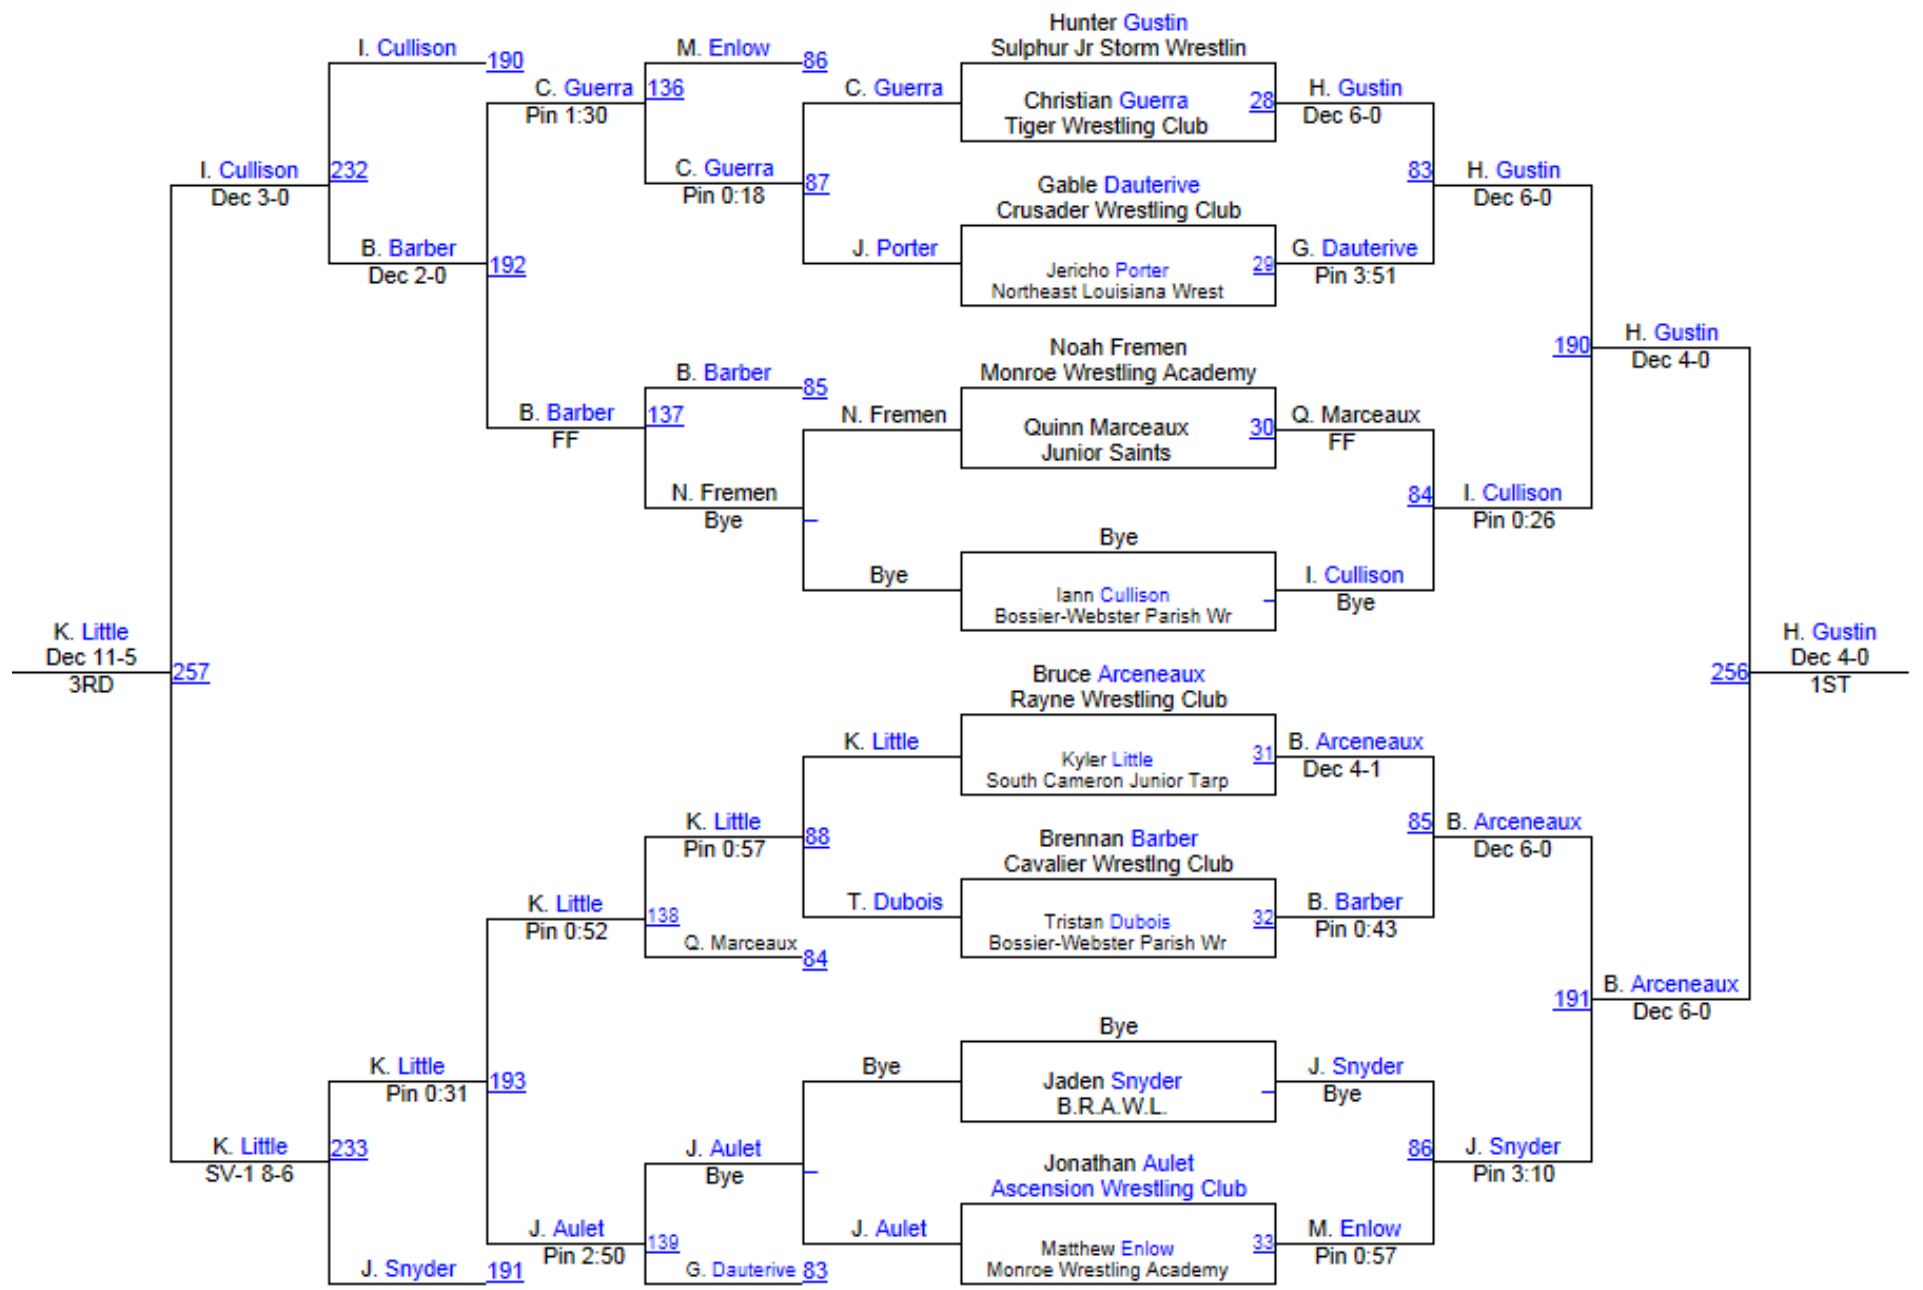

2013 LA USAW Folkstyle State Tournament

Novice 60

2013 LA USAW Folkstyle State Tournament

Novice 70

2013 LA USAW Folkstyle State Tournament

Novice 75

2013 LA USAW Folkstyle State Tournament

Novice 80