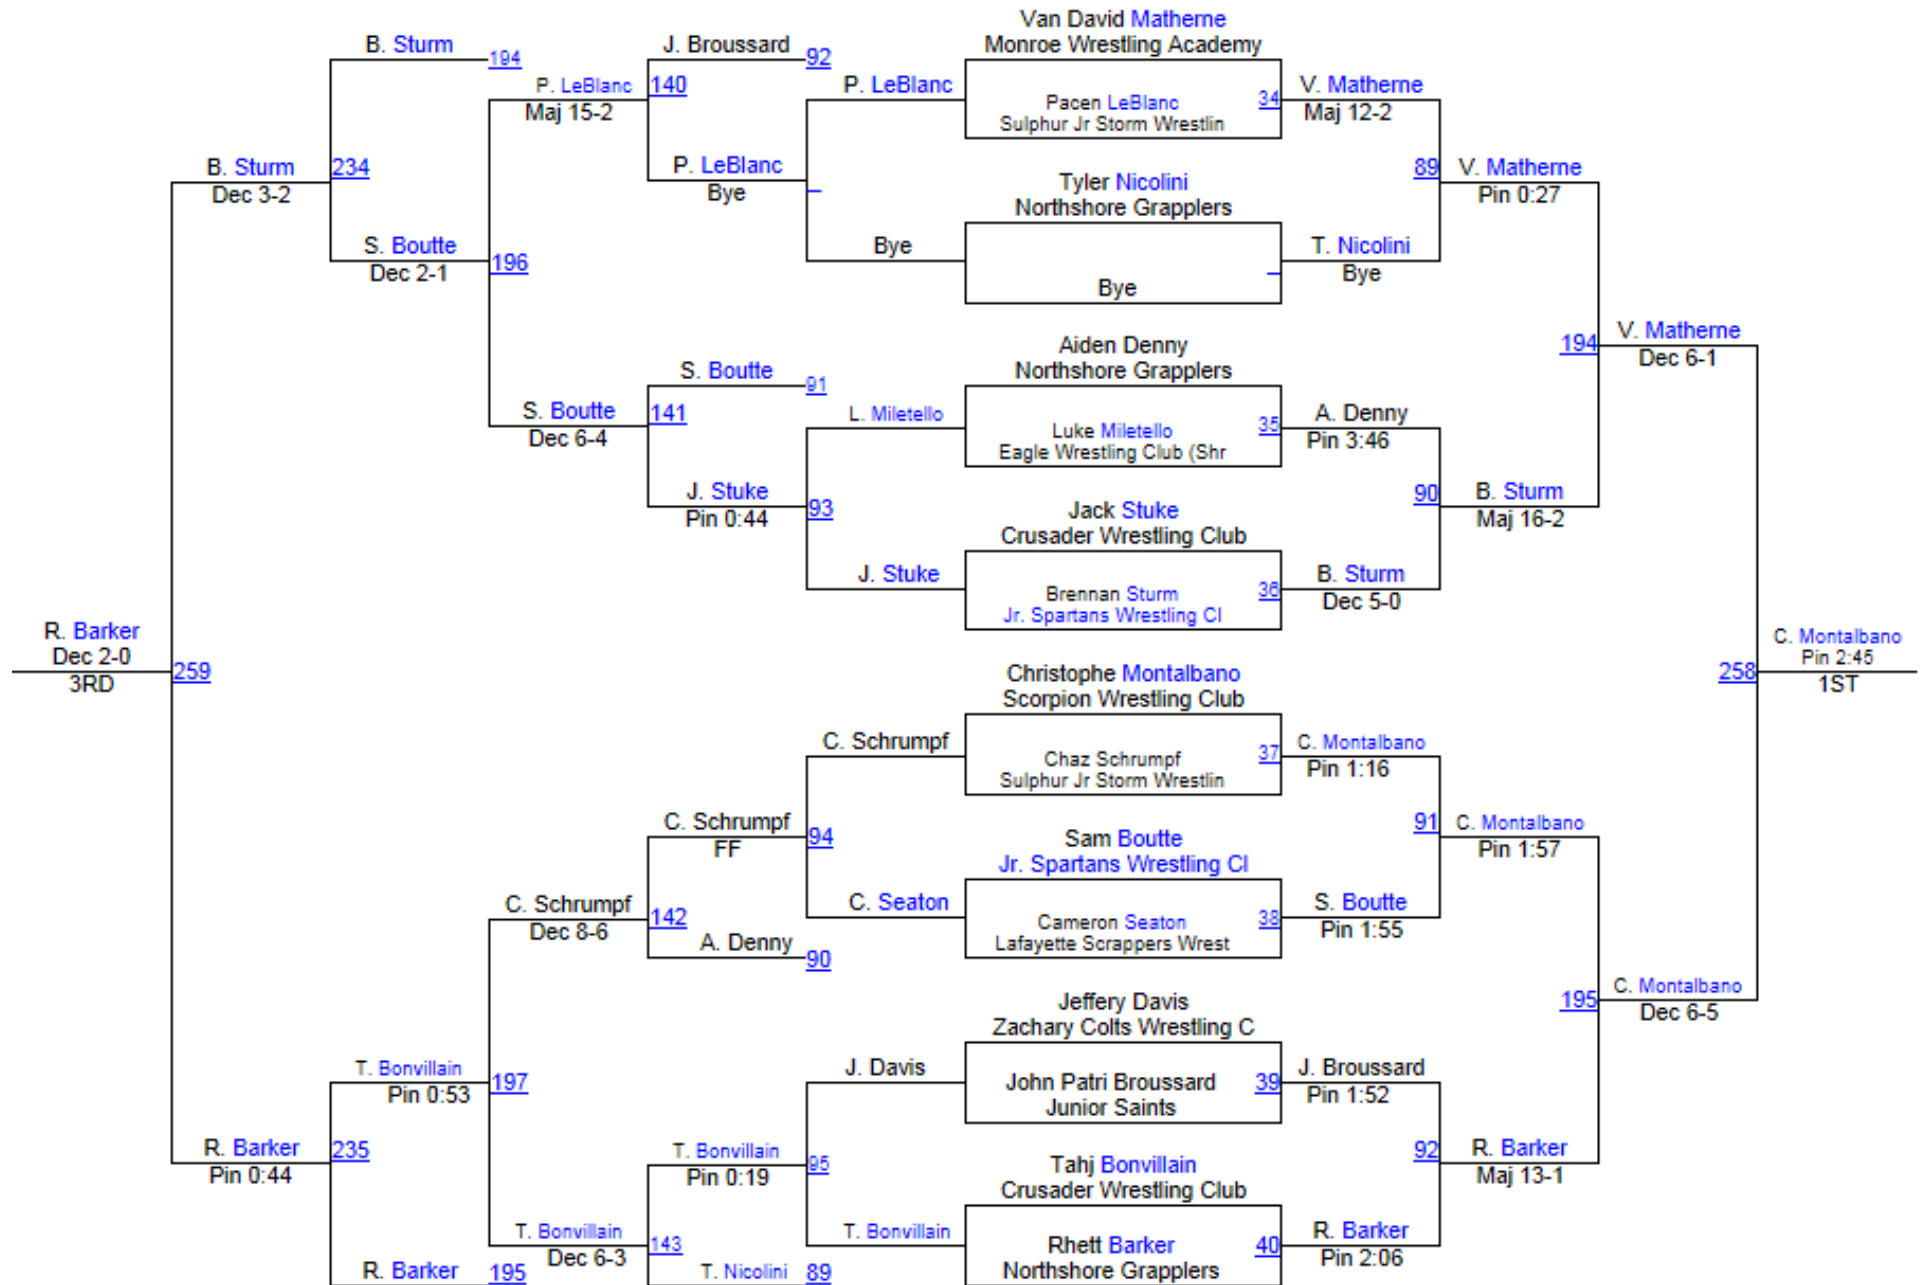

2013 LA USAW Folkstyle State Tournament

Novice 85