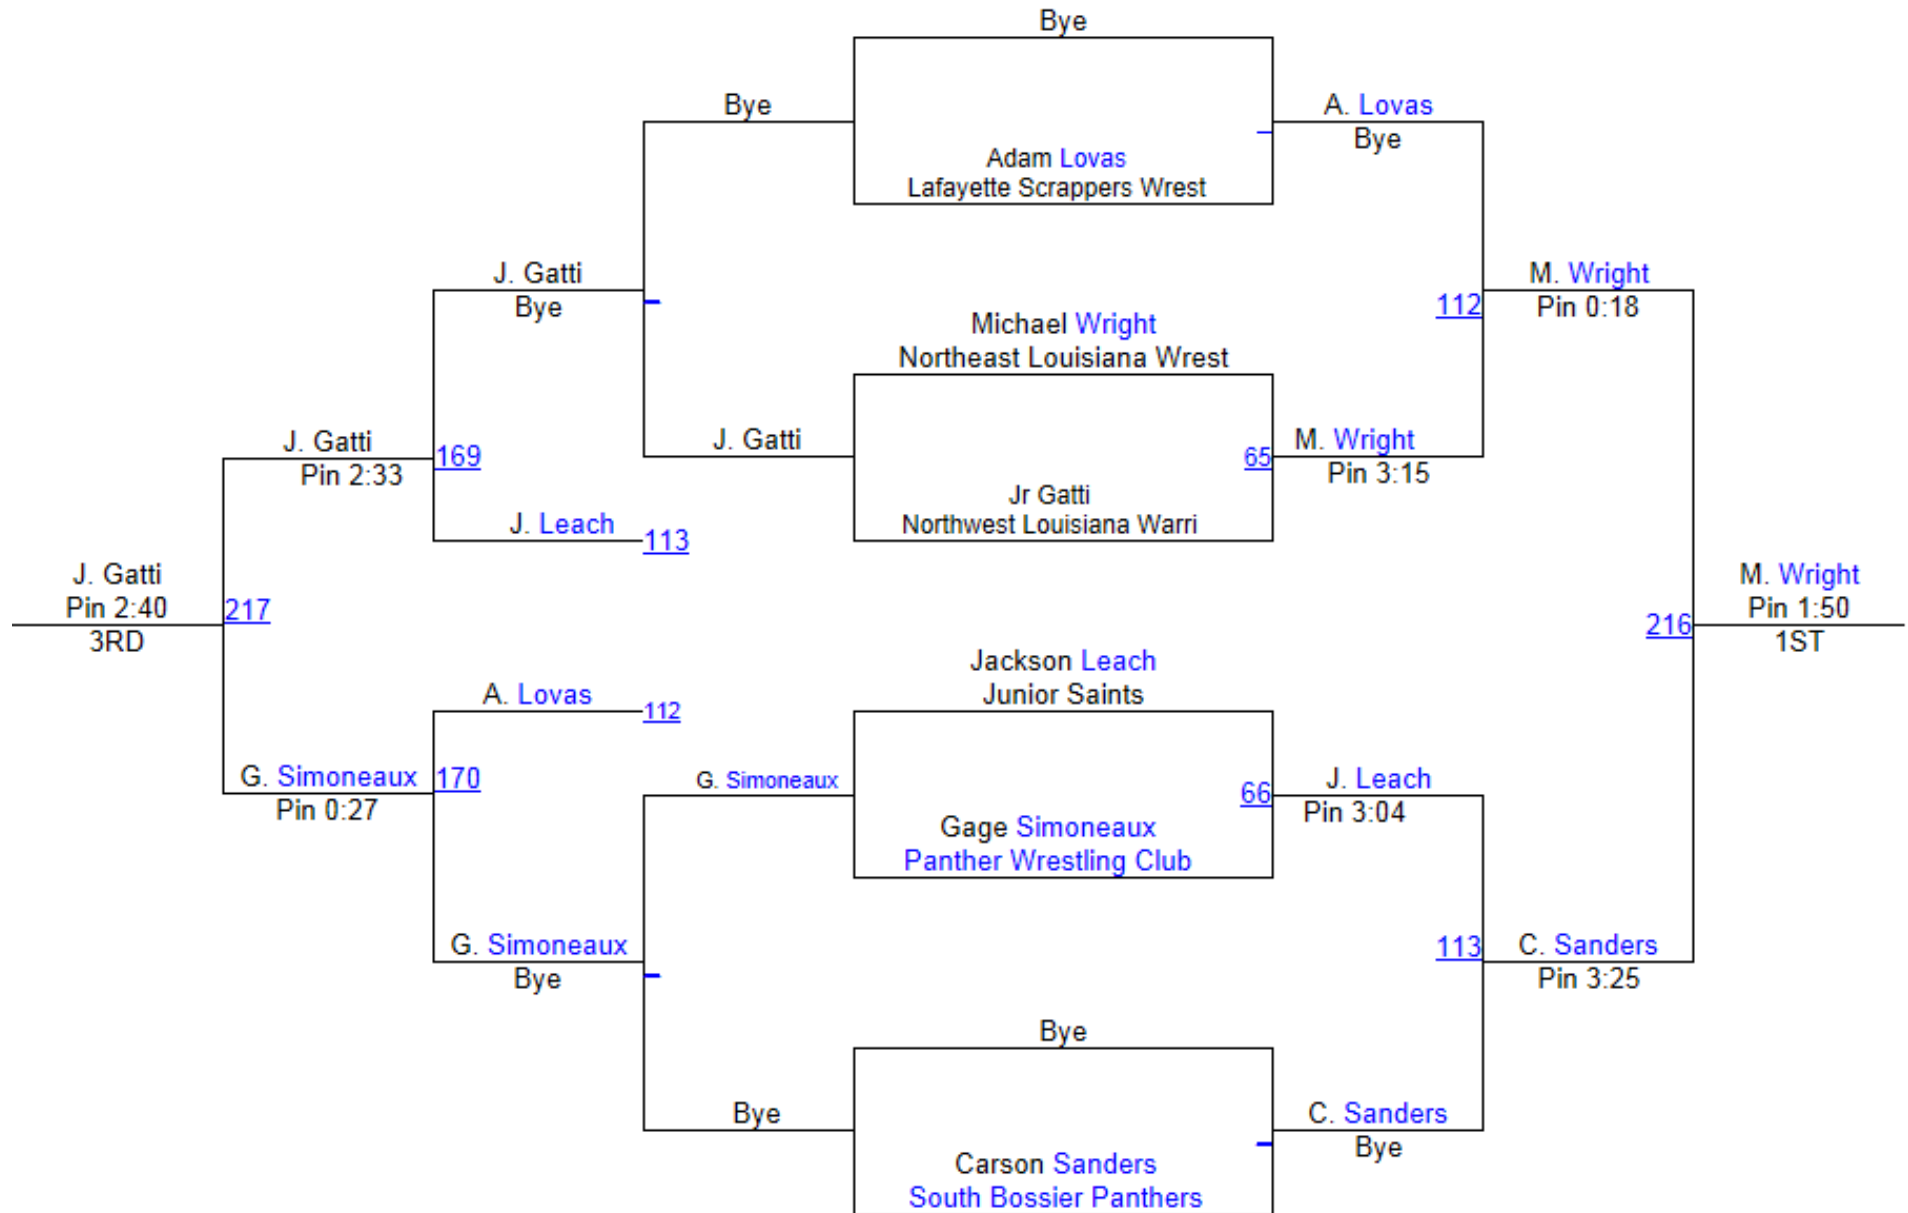

Novice 100

Novice 100

2013 LA USAW Folkstyle State Tournament

Novice 105

2013 LA USAW Folkstyle State Tournament

Novice 112

2013 LA USAW Folkstyle State Tournament

Novice 120