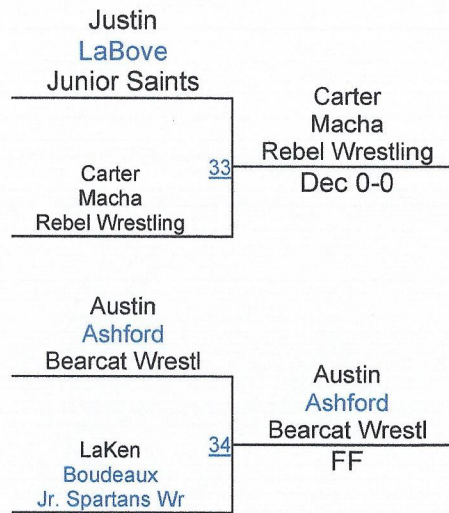

2014 Lafayette Open

Pre-Bantam 48-54 Pre-Bantam

Round 1

Round 2

Round 3

A. Ashford (Bearcat Wrestling Club)

1ST

C. Macha (Rebel Wrestling Club)

2ND

J. LaBove (Junior Saints)

3RD

L. Boudeaux (Jr. Spartans Wrestling Cl)

4TH