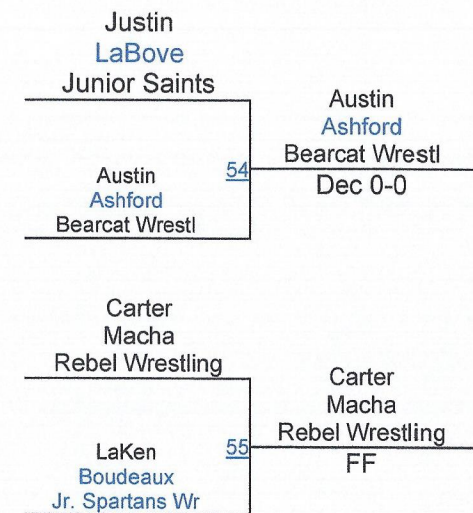

Round 3

A. Ashford (Bearcat Wrestling Club)

1ST

C. Macha (Rebel Wrestling Club)

2ND

J. LaBove (Junior Saints)

3RD

L. Boudeaux (Jr. Spartans Wrestling Cl)

4TH